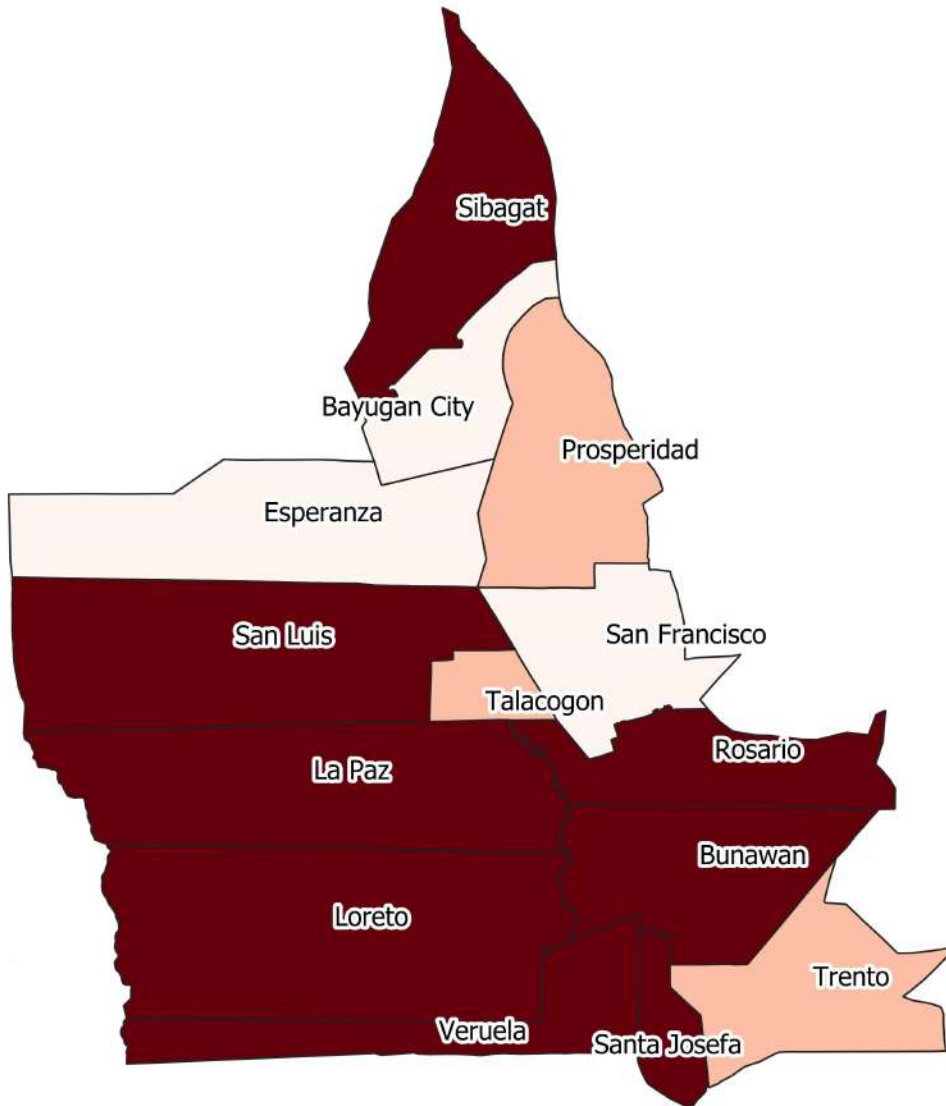

ECONOMIC

Legend

- Very Low
- Low
- Moderate
- High
- Very High