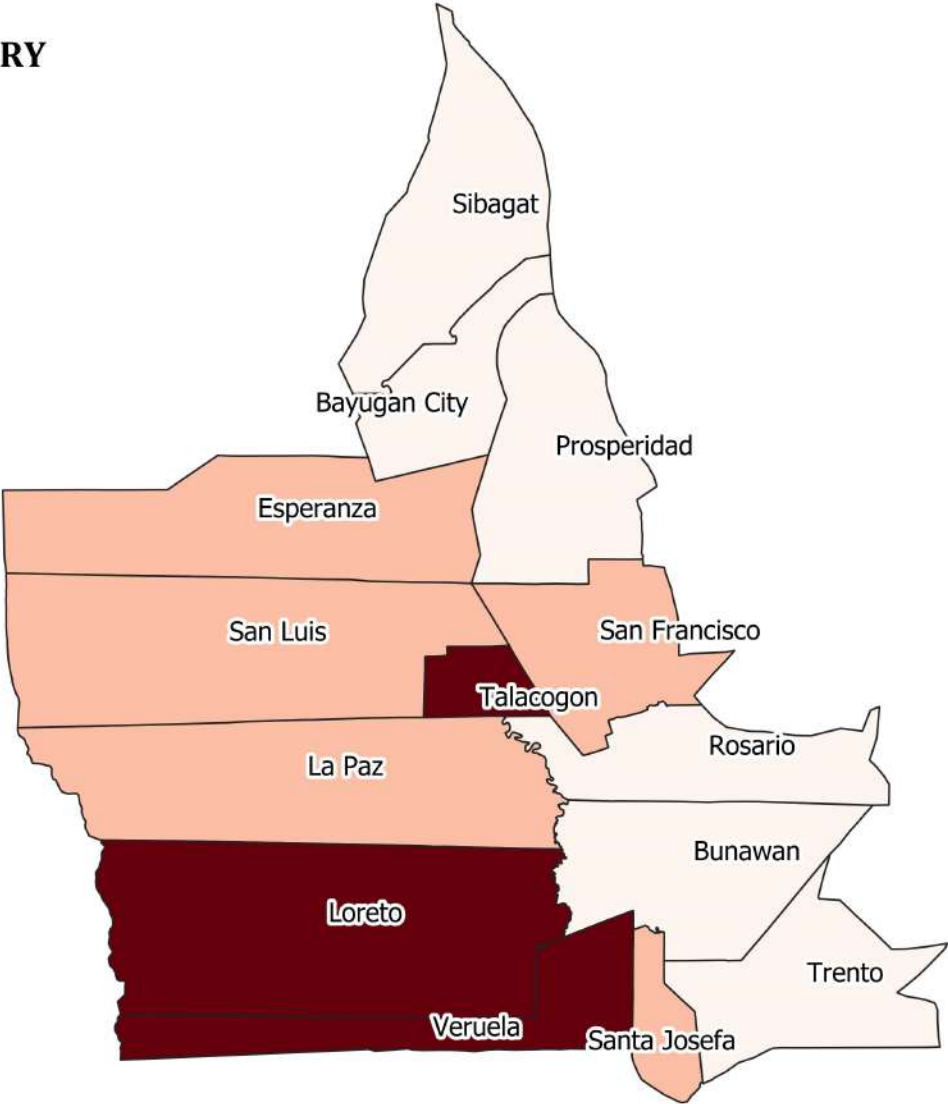

ANTICIPATORY

Legend

- Very Low
- Low
- Moderate
- High
- Very High