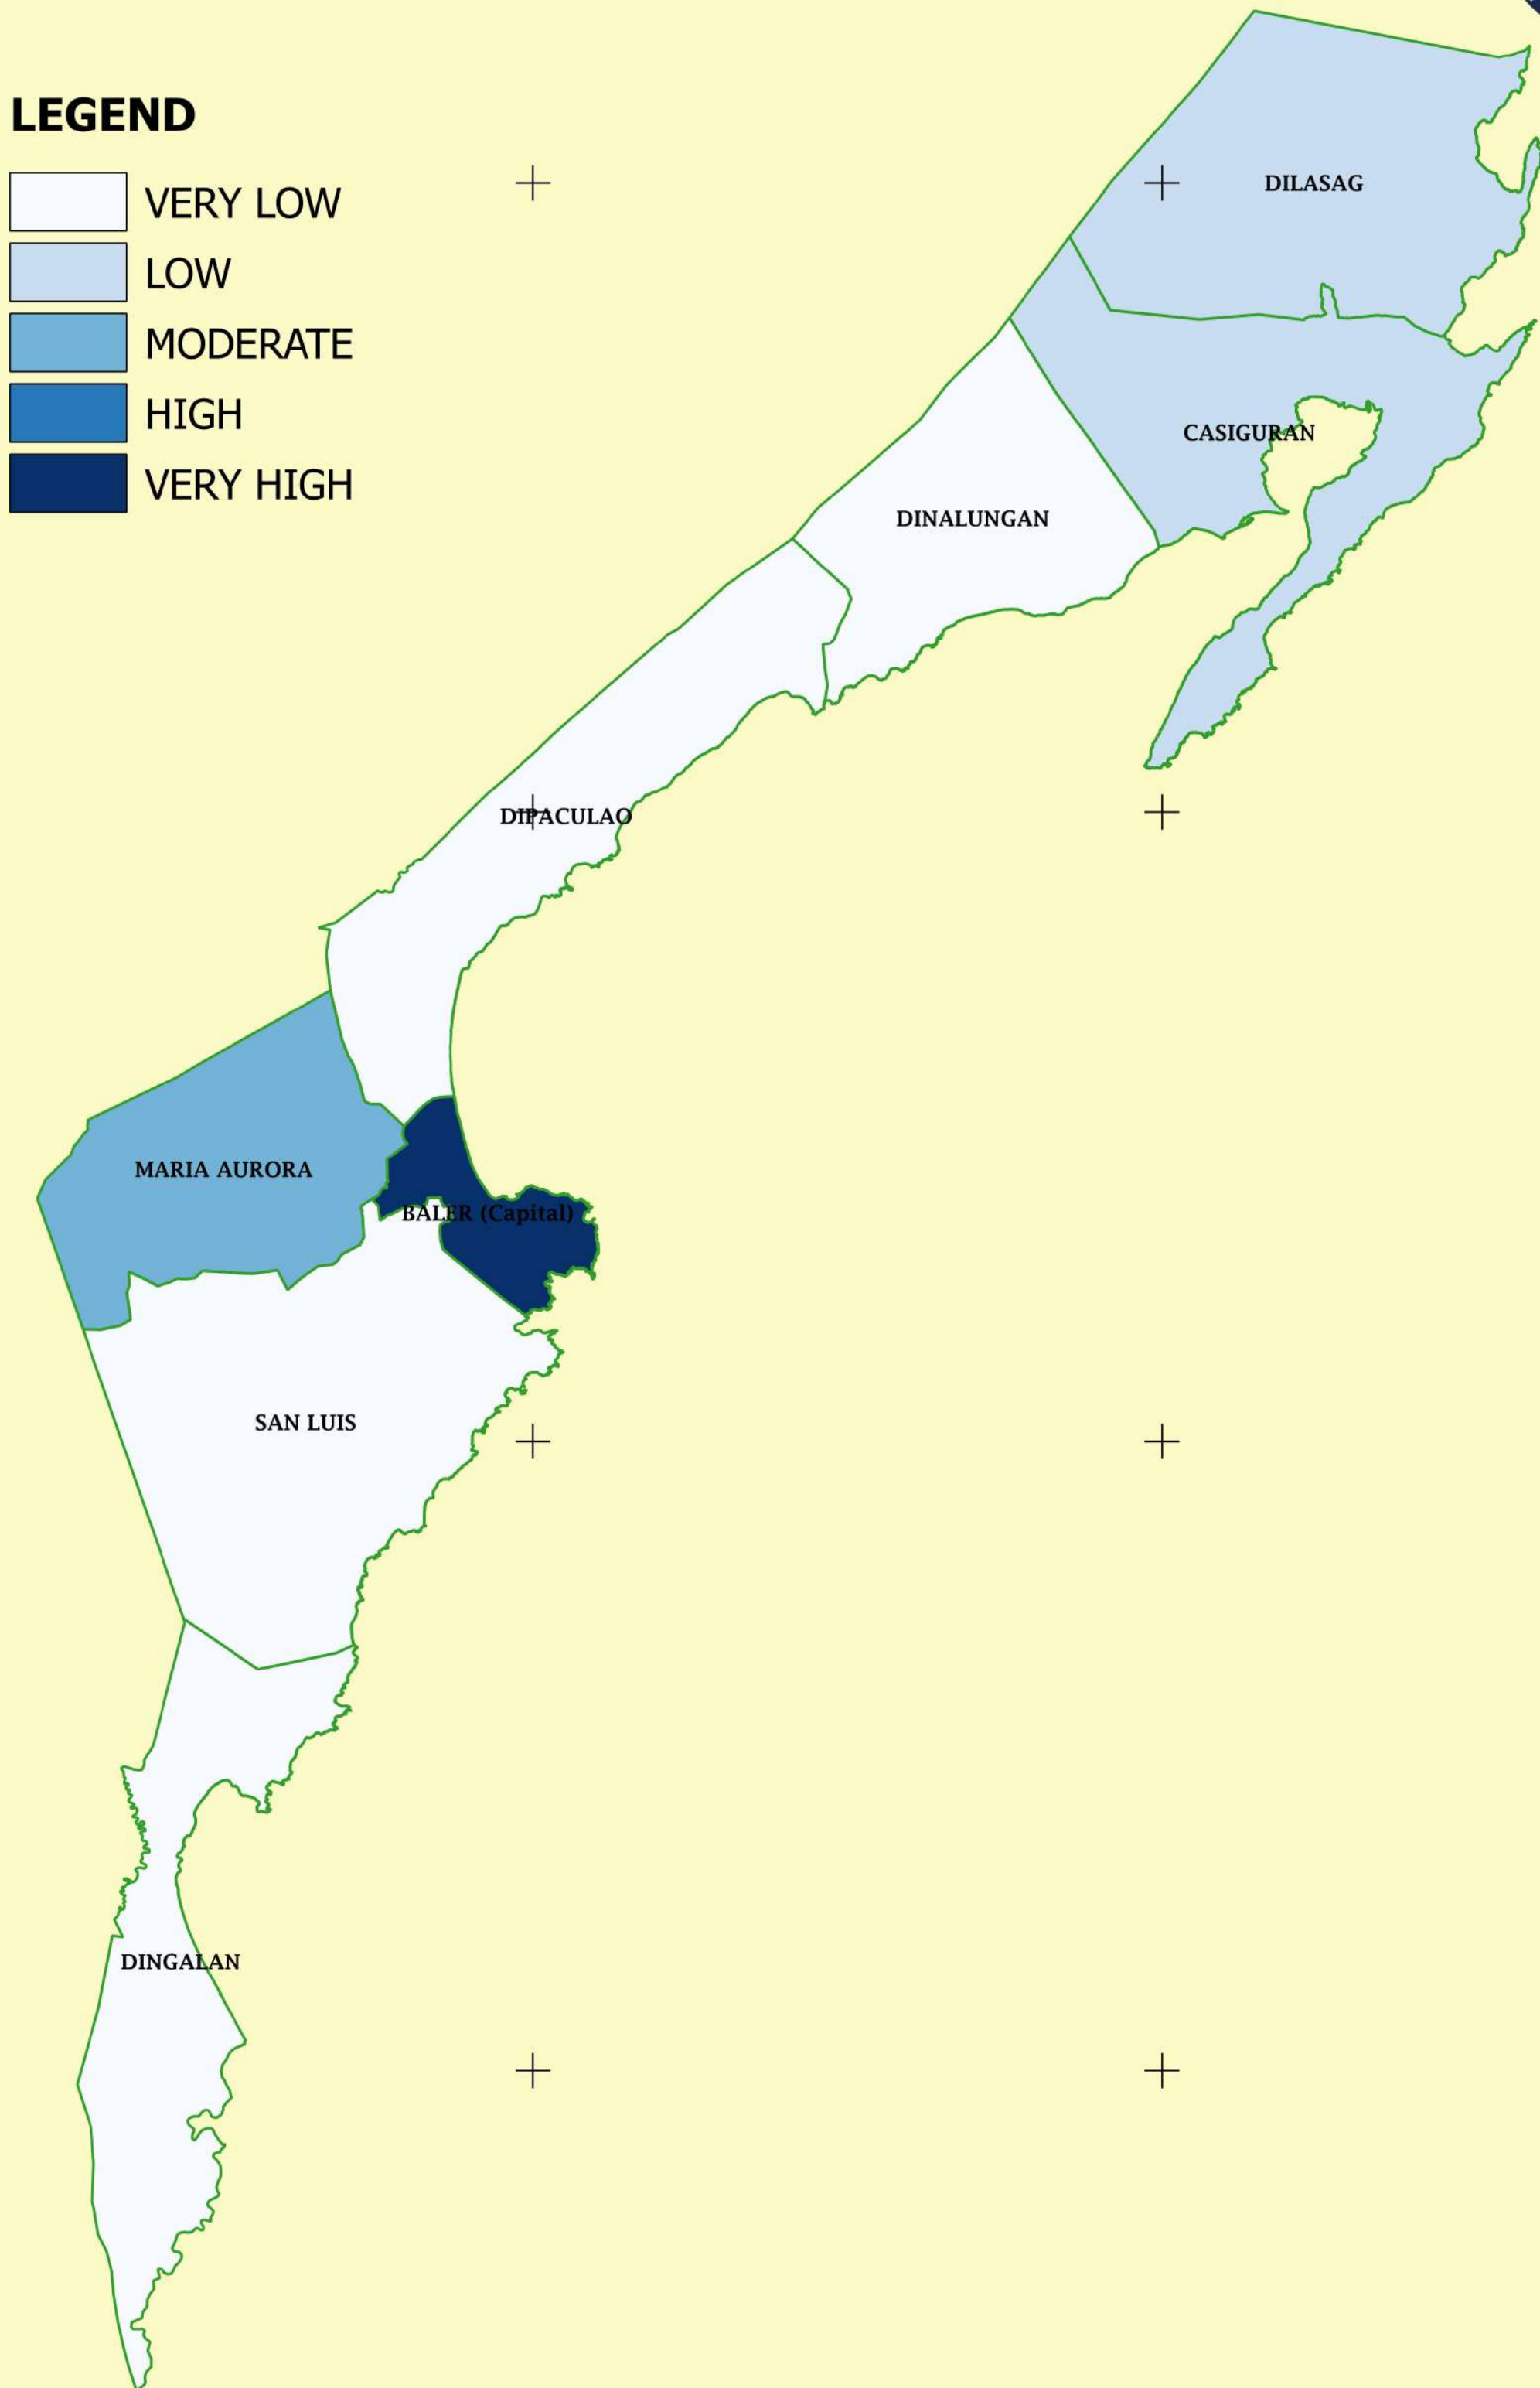

PROVINCE OF AURORA HAZARD INDEX

LEGEND

- VERY LOW
- LOW
- MODERATE
- HIGH
- VERY HIGH

PROVINCE OF AURORA DROUGHT HAZARD

LEGEND

- VERY LOW
- LOW
- MODERATE
- HIGH
- VERY HIGH

121.200

121.600

15.200

15.200

121.200

121.600

122.000

122.400

PROVINCE OF AURORA EROSION HAZARD

LEGEND

- VERY LOW
- LOW
- MODERATE
- HIGH
- VERY HIGH

PROVINCE OF AURORA FLOODING HAZARD

LEGEND

- VERY LOW
- LOW
- MODERATE
- HIGH
- VERY HIGH

121.200 121.600 122.000 122.400

16.400

16.400

16.000

16.000

15.600

15.600

15.200

15.200

121.200 121.600 122.000 122.400

PROVINCE OF AURORA LANDSLIDE HAZARD

LEGEND