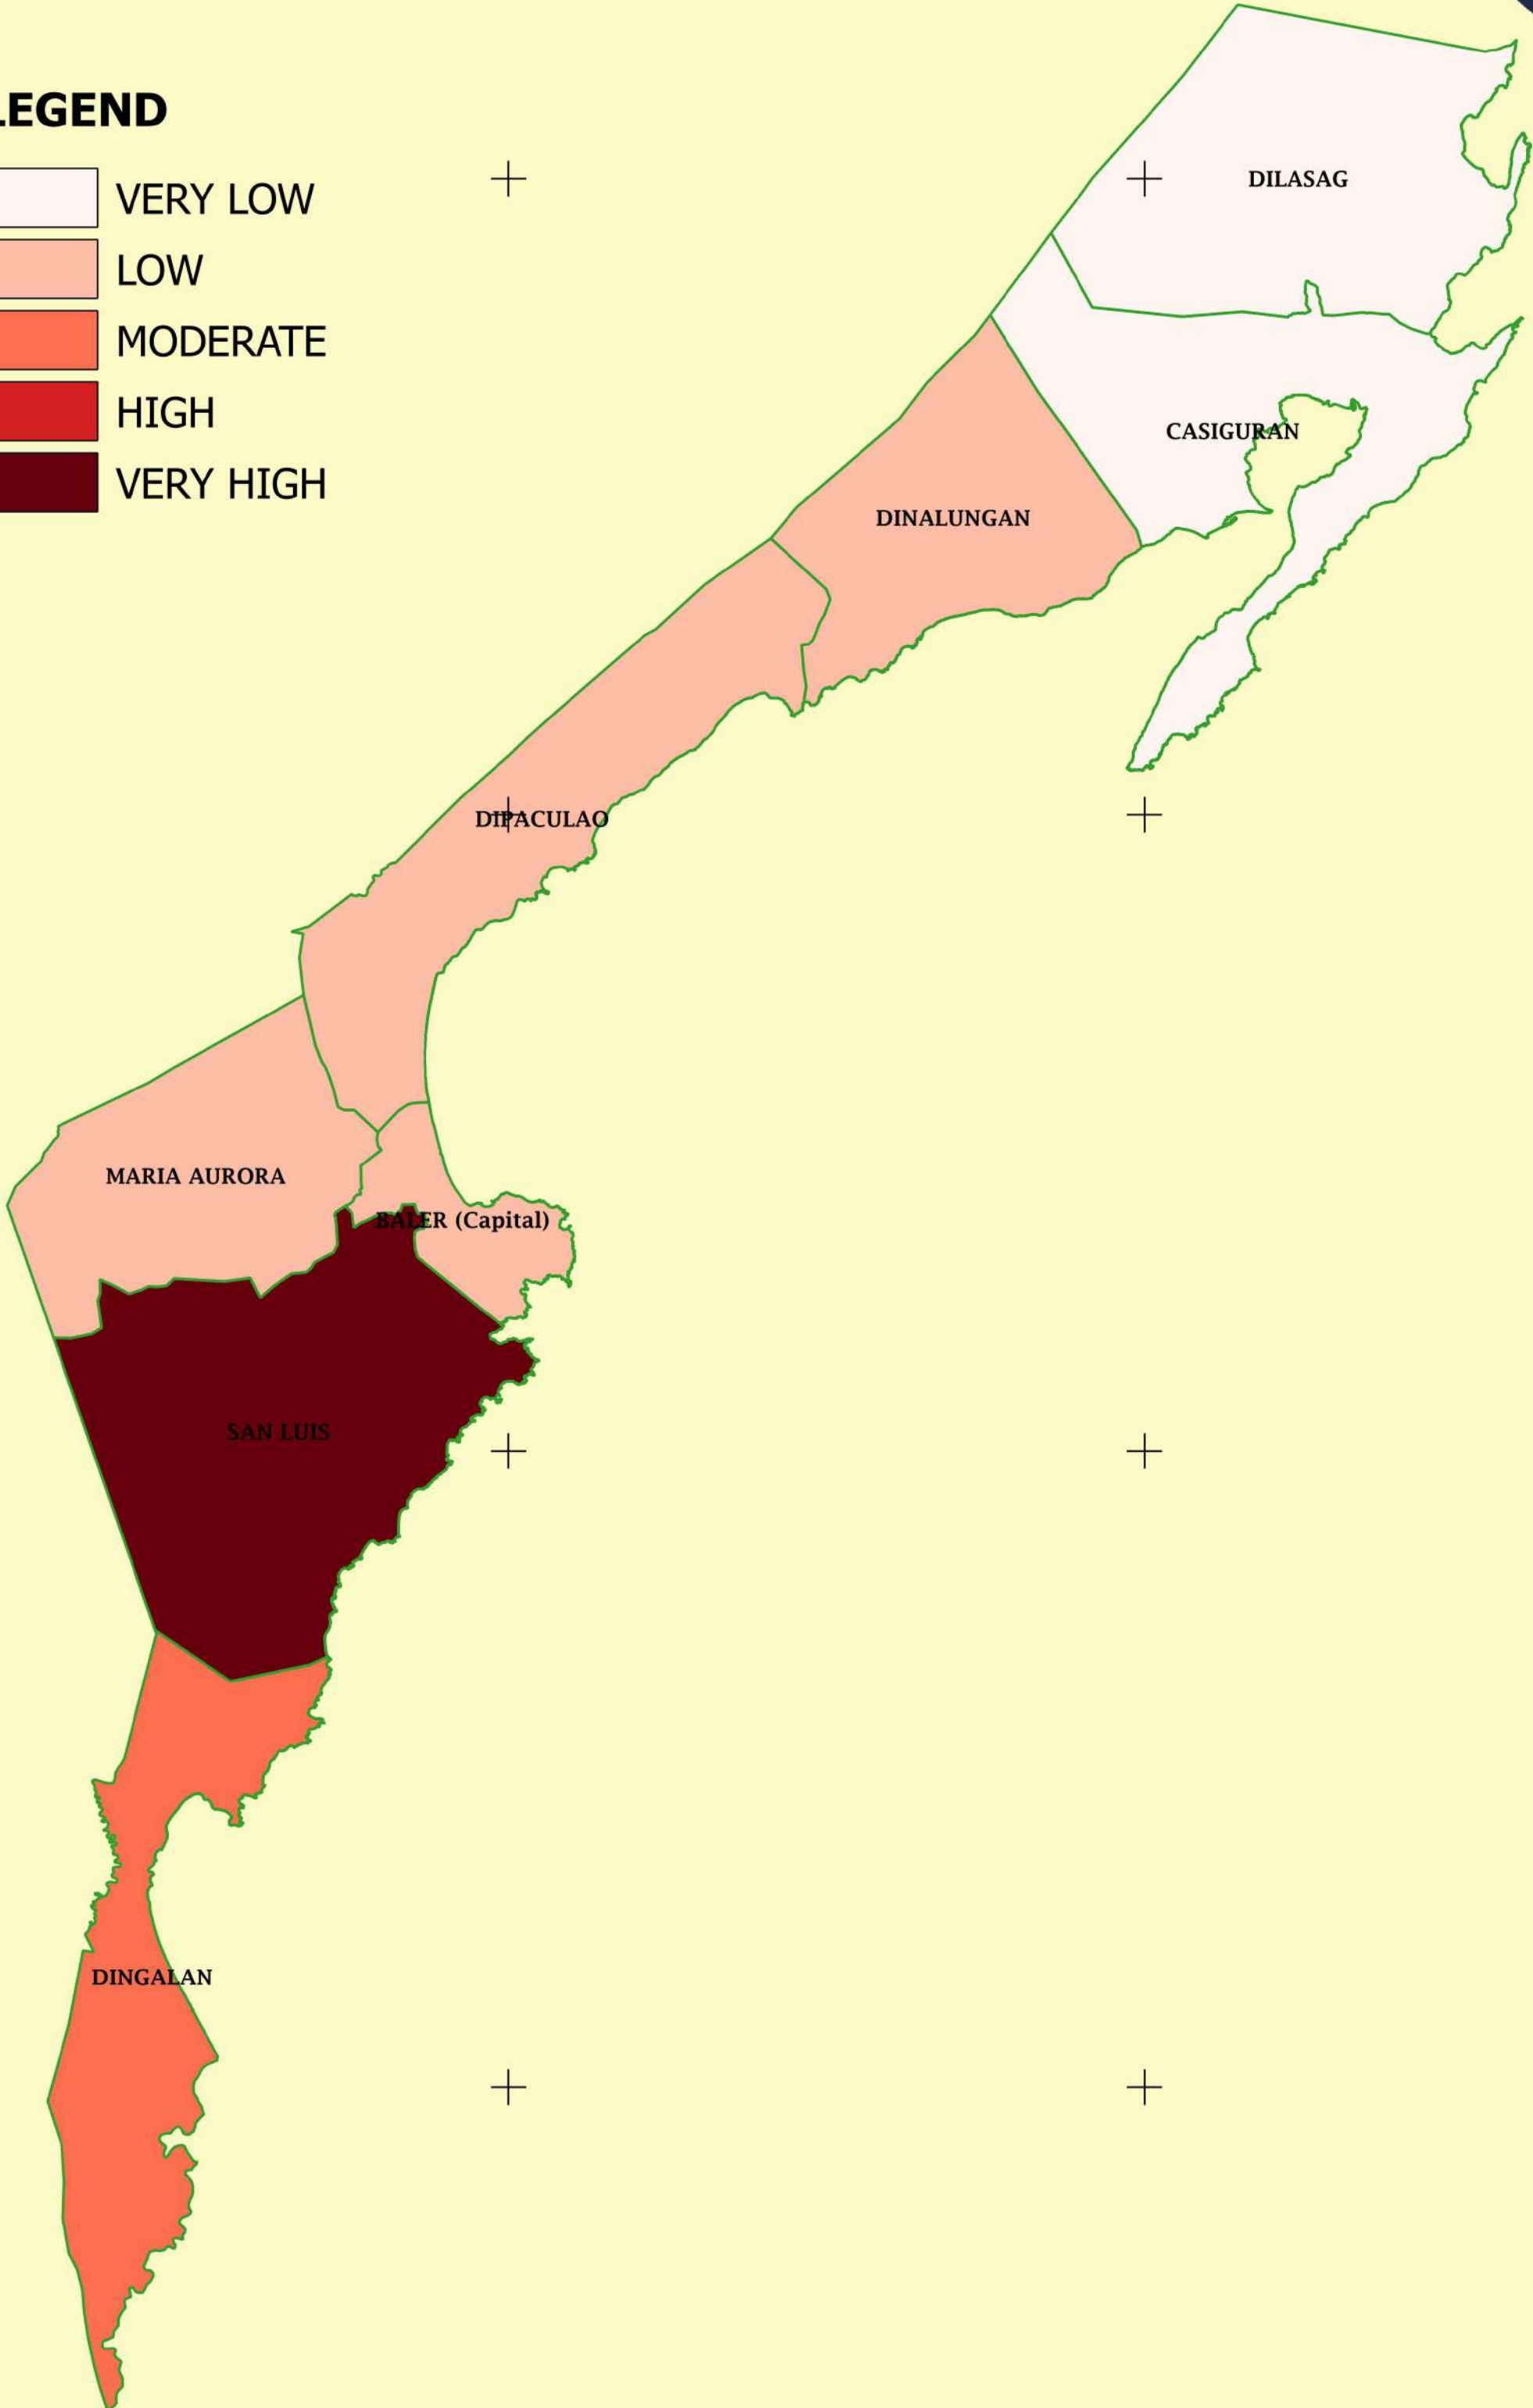

PROVINCE OF AURORA HAZARD INDEX

LEGEND

- VERY LOW
- LOW
- MODERATE
- HIGH
- VERY HIGH

PROVINCE OF AURORA DROUGHT HAZARD

LEGEND

- VERY LOW
- LOW
- MODERATE
- HIGH
- VERY HIGH

121.200

121.600

15.200

15.200

121.200

121.600

122.000

122.400

PROVINCE OF AURORA EROSION HAZARD

LEGEND

- VERY LOW
- LOW
- MODERATE
- HIGH
- VERY HIGH

PROVINCE OF AURORA FLOODING HAZARD

LEGEND

- VERY LOW
- LOW
- MODERATE
- HIGH
- VERY HIGH

121.200 121.600 122.000 122.400

16.400

16.400

16.000

16.000

15.600

15.600

15.200

15.200

121.200 121.600 122.000 122.400

PROVINCE OF AURORA LANDSLIDE HAZARD

LEGEND