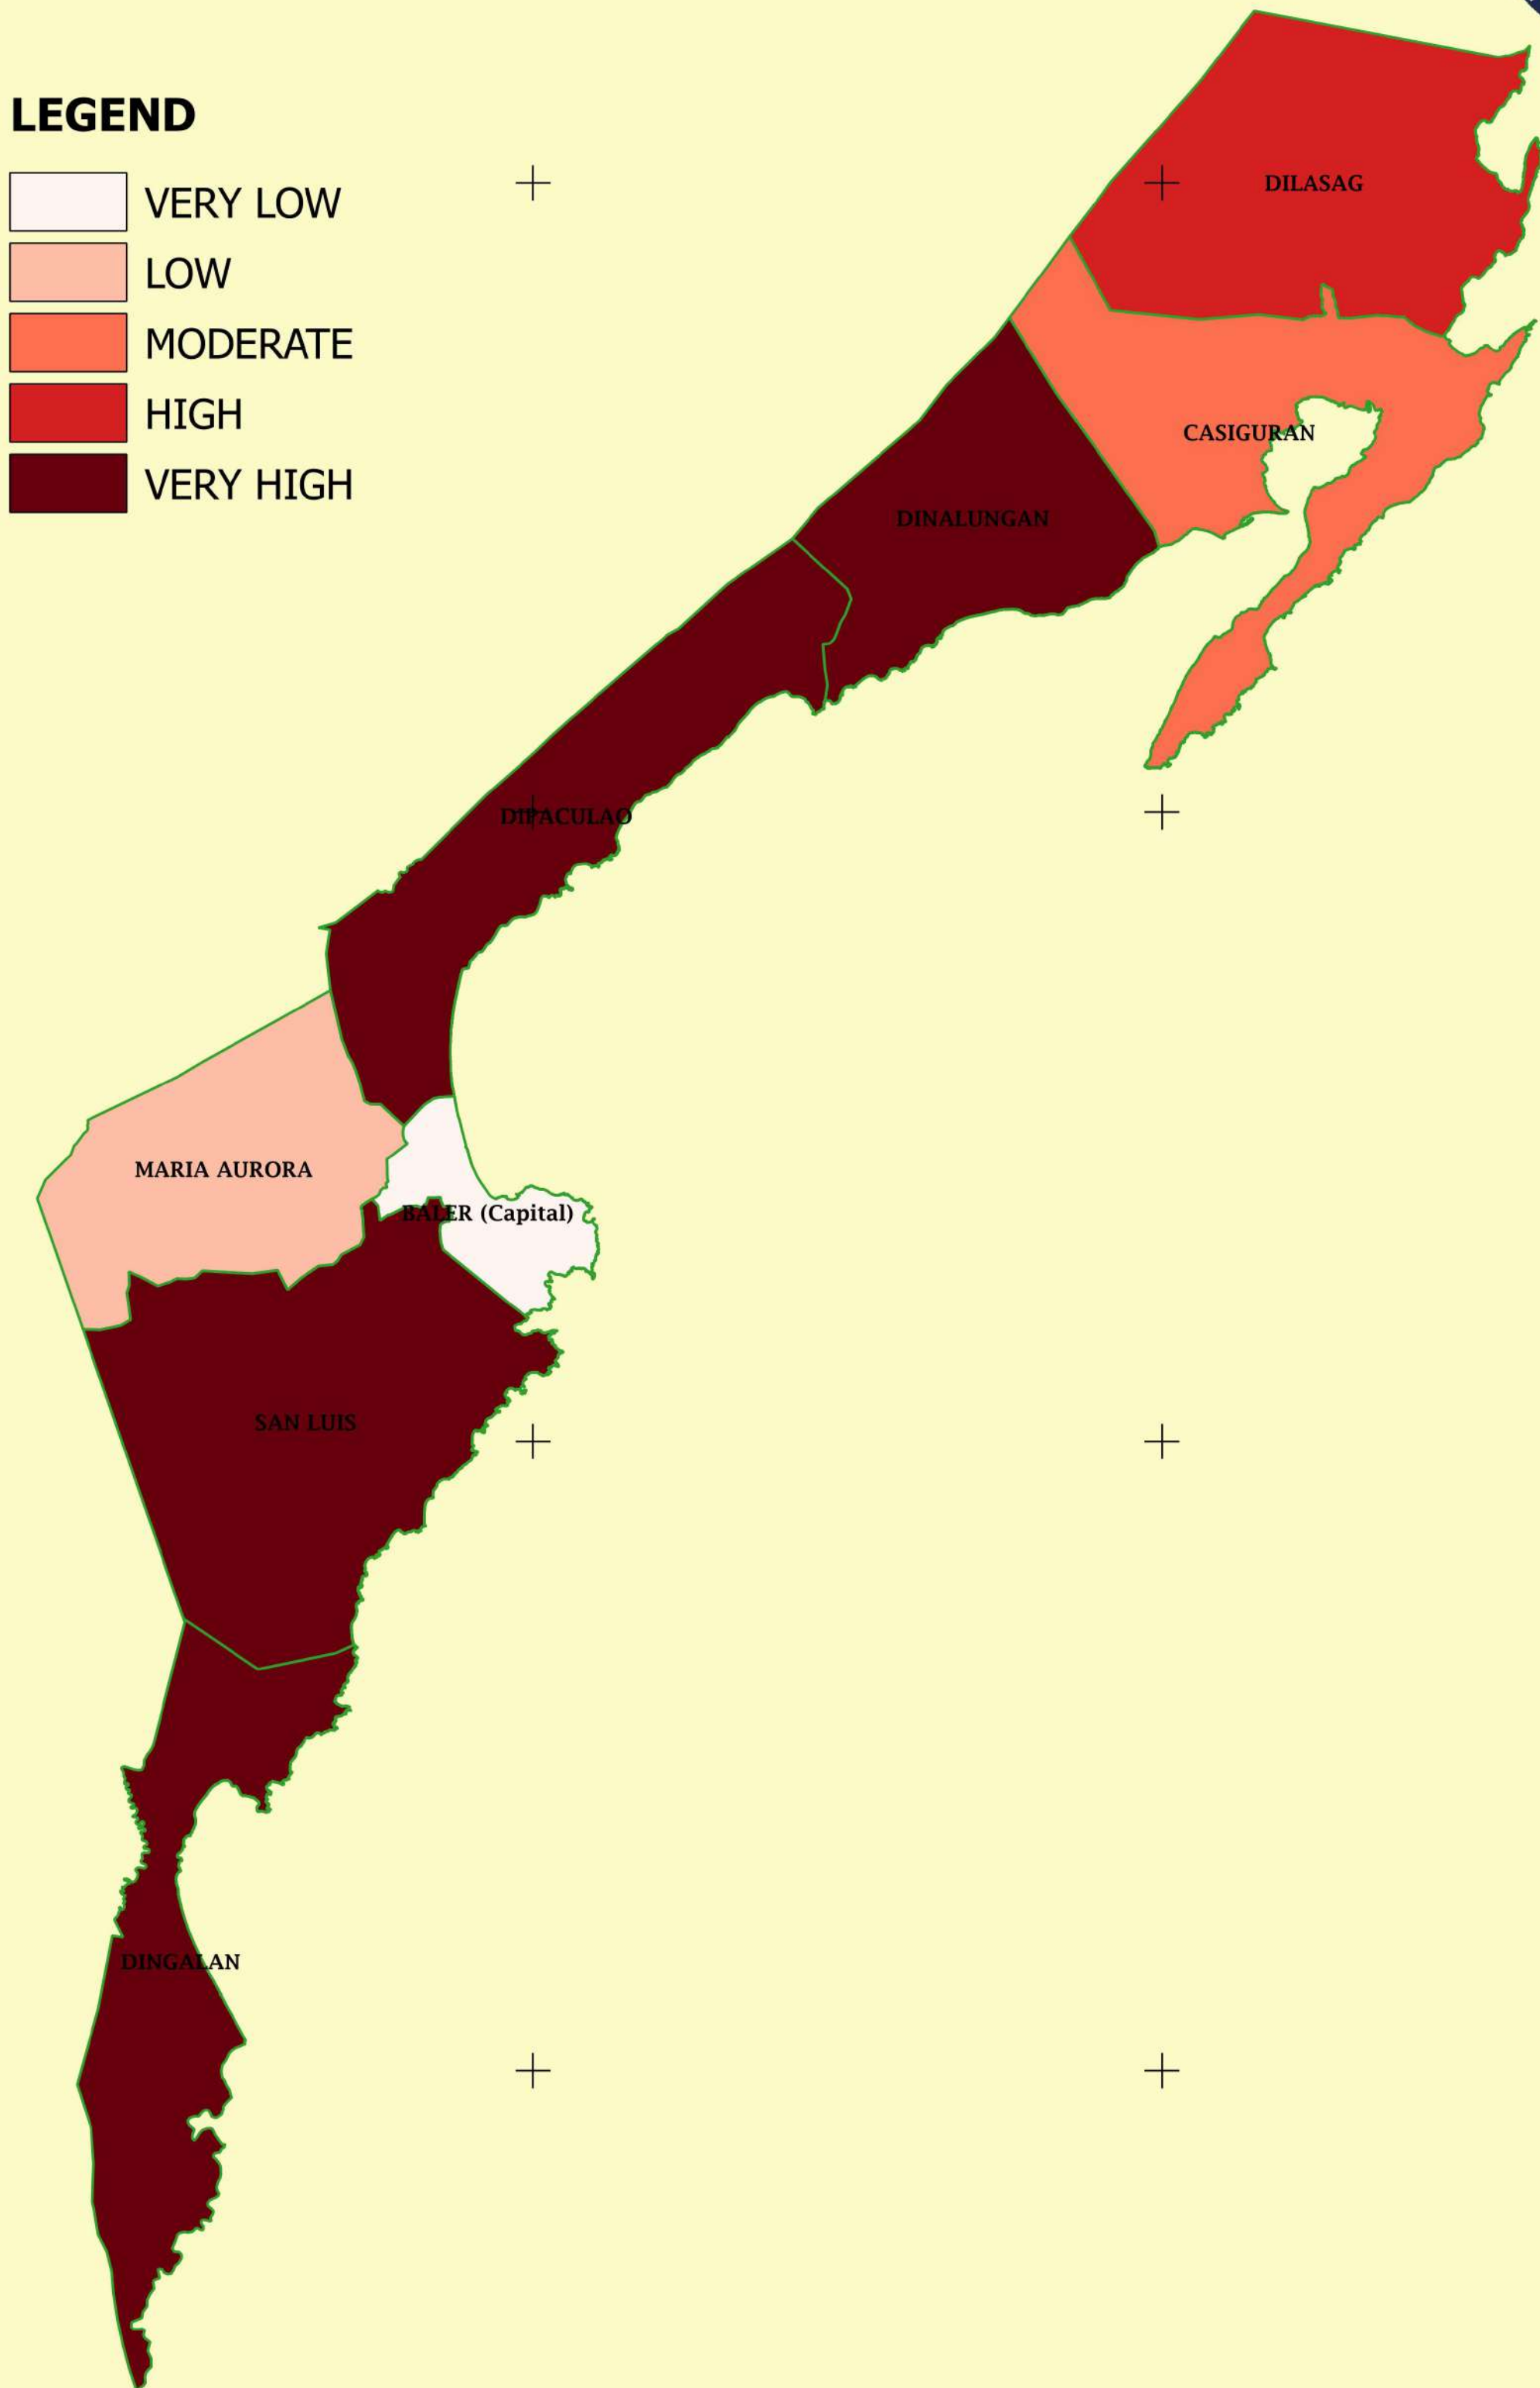

PROVINCE OF AURORA HAZARD INDEX

LEGEND

- VERY LOW
- LOW
- MODERATE
- HIGH
- VERY HIGH

PROVINCE OF AURORA DROUGHT HAZARD

LEGEND

- VERY LOW
- LOW
- MODERATE
- HIGH
- VERY HIGH

121.200

121.600

- VERY LOW
- LOW
- MODERATE
- HIGH
- VERY HIGH

PROVINCE OF AURORA FLOODING HAZARD

LEGEND

- VERY LOW
- LOW
- MODERATE
- HIGH
- VERY HIGH

121.200 121.600 122.000 122.400

16.400

16.400

16.000

16.000

15.600

15.600

15.200

15.200

121.200 121.600 122.000 122.400

PROVINCE OF AURORA LANDSLIDE HAZARD

LEGEND

- VERY LOW
- LOW
- MODERATE
- HIGH
- VERY HIGH

PROVINCE OF AURORA SEA LEVEL RISE HAZARD

LEGEND

- VERY LOW
- LOW
- MODERATE
- HIGH
- VERY HIGH

PROVINCE OF AURORA STROM SURGE HAZARD

LEGEND

- VERY LOW
- LOW
- MODERATE
- HIGH
- VERY HIGH