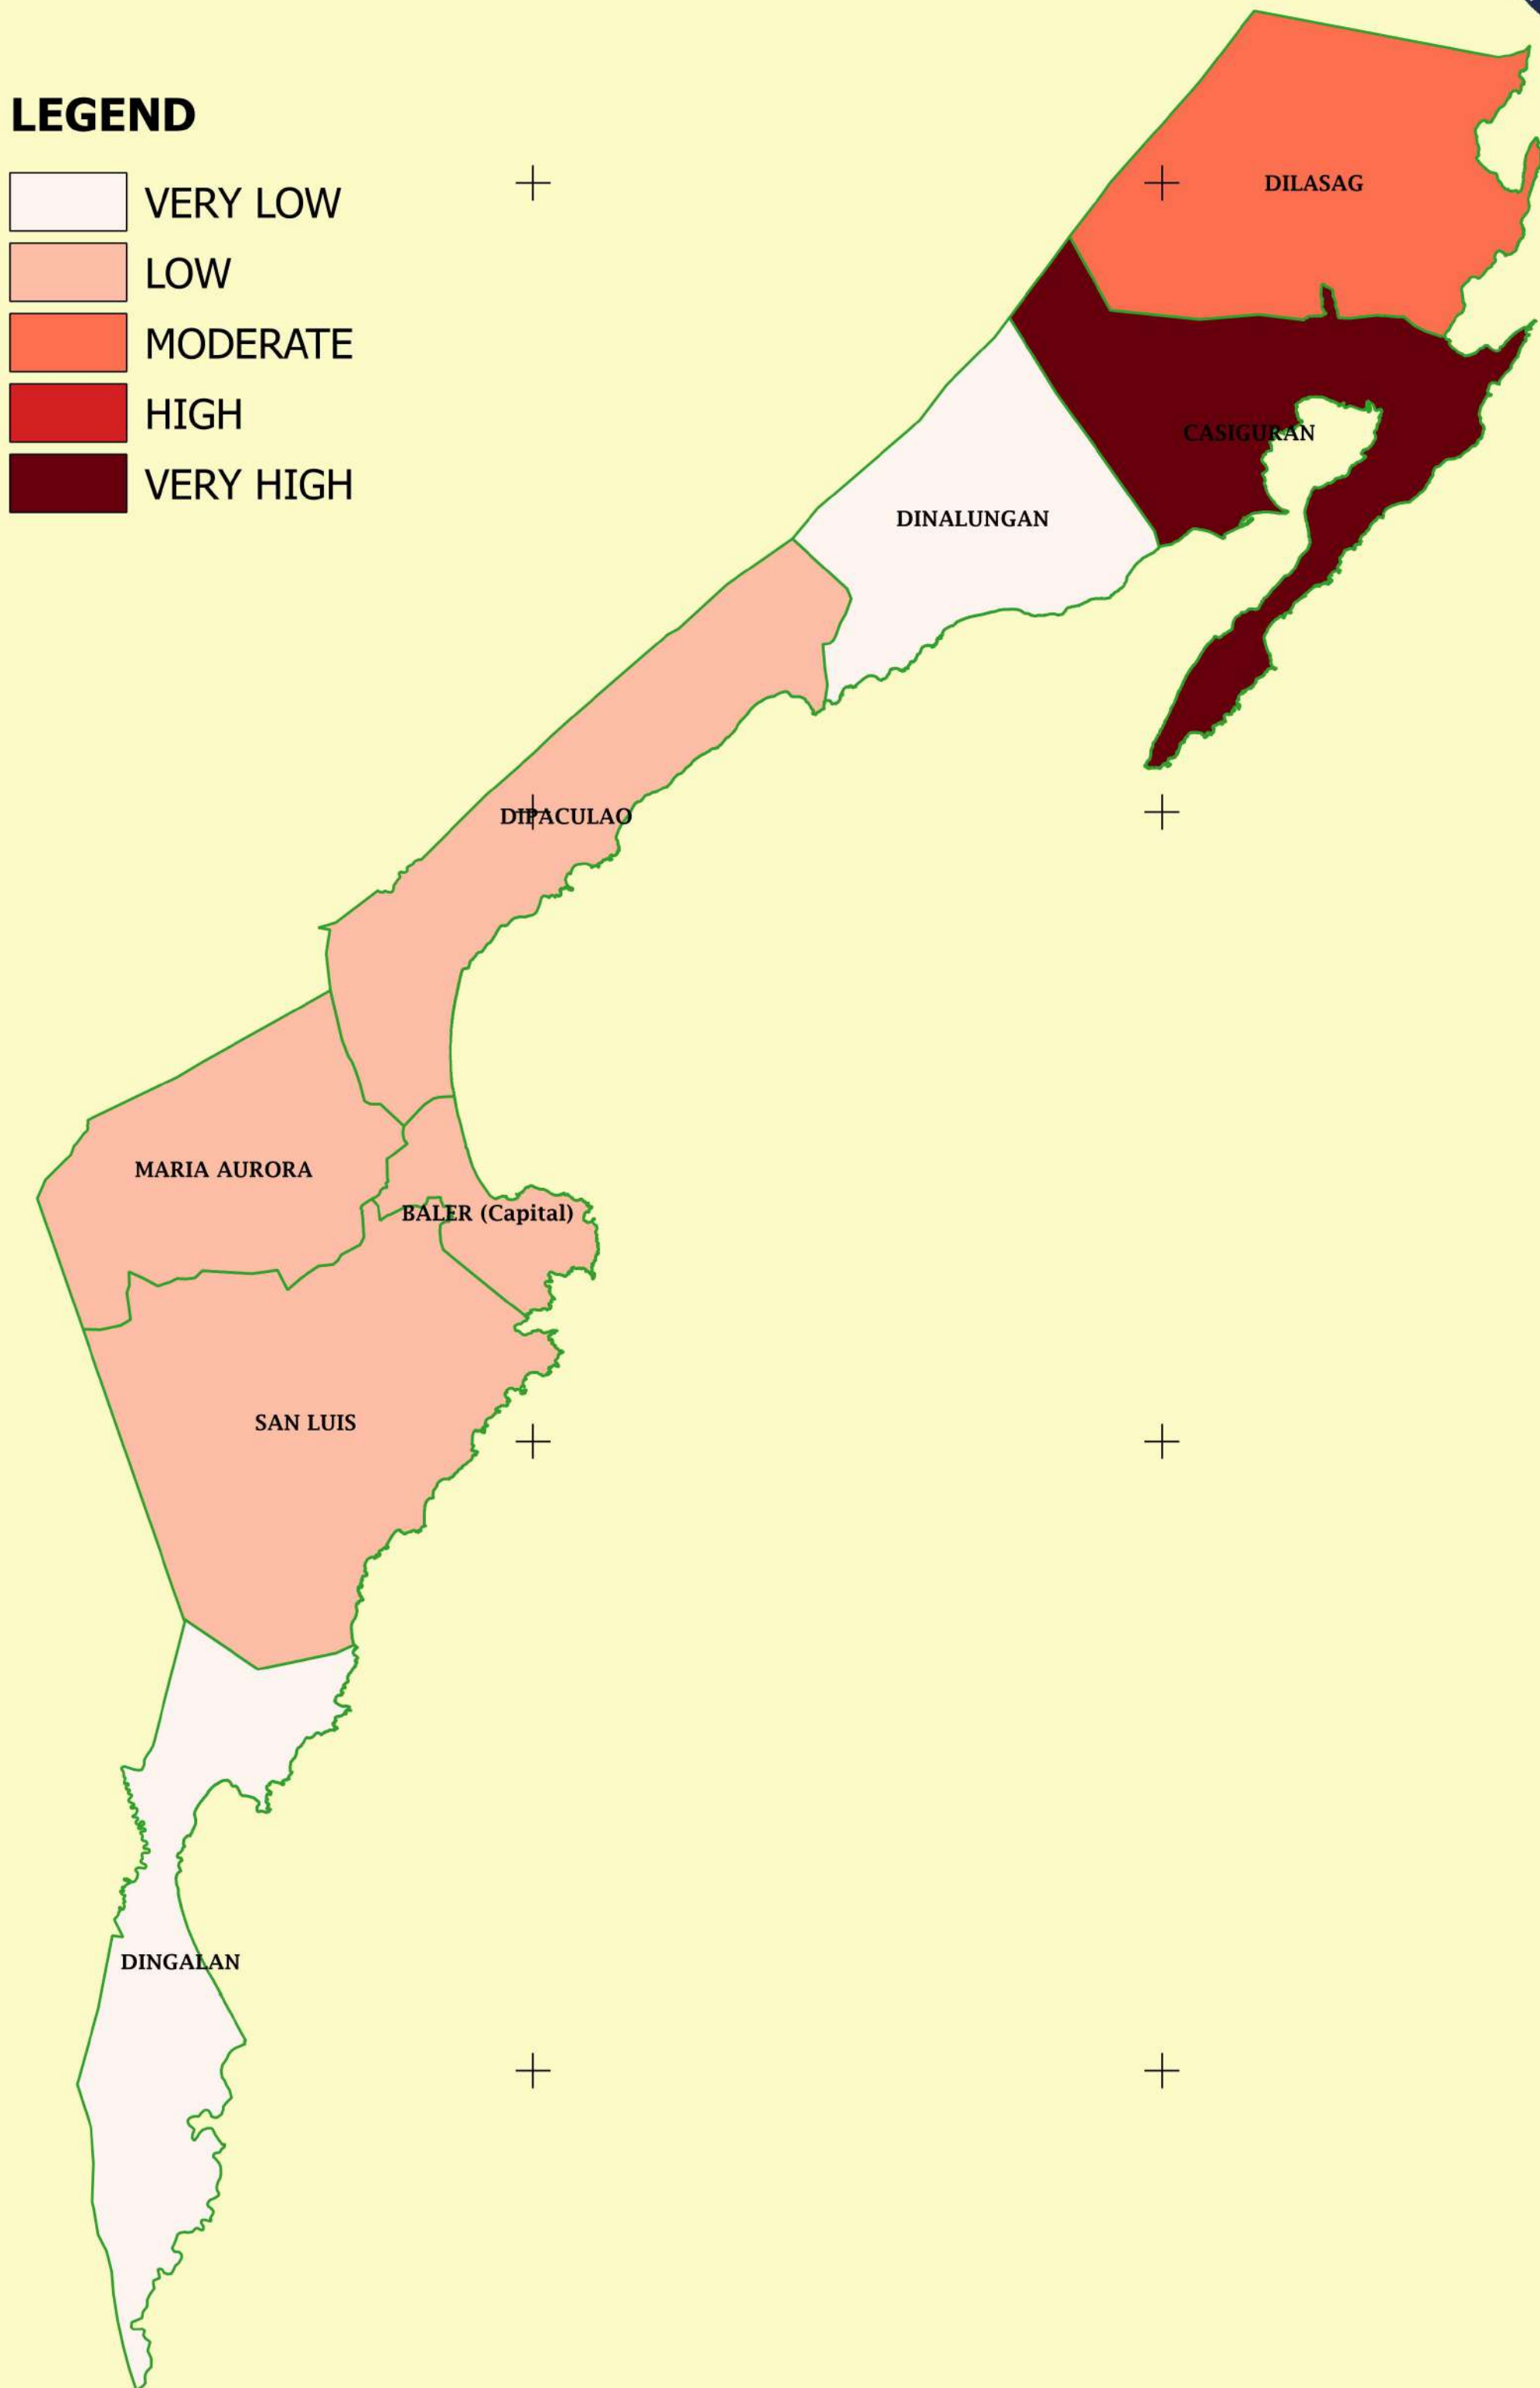

PROVINCE OF AURORA HAZARD INDEX

LEGEND

- VERY LOW
- LOW
- MODERATE
- HIGH
- VERY HIGH

PROVINCE OF AURORA DROUGHT HAZARD

LEGEND

- VERY LOW
- LOW
- MODERATE
- HIGH
- VERY HIGH

121.200

121.600

15.200

15.200

121.200

121.600

122.000

122.400

PROVINCE OF AURORA EROSION HAZARD

LEGEND

- VERY LOW
- LOW
- MODERATE
- HIGH
- VERY HIGH

PROVINCE OF AURORA FLOODING HAZARD

LEGEND

- VERY LOW
- LOW
- MODERATE
- HIGH
- VERY HIGH

121.200 121.600 122.000 122.400

16.400

16.400

16.000

- VERY LOW
- LOW
- MODERATE
- HIGH
- VERY HIGH

PROVINCE OF AURORA SEA LEVEL RISE HAZARD

LEGEND

- VERY LOW
- LOW
- MODERATE
- HIGH
- VERY HIGH

PROVINCE OF AURORA STROM SURGE HAZARD

LEGEND

- VERY LOW
- LOW
- MODERATE
- HIGH
- VERY HIGH