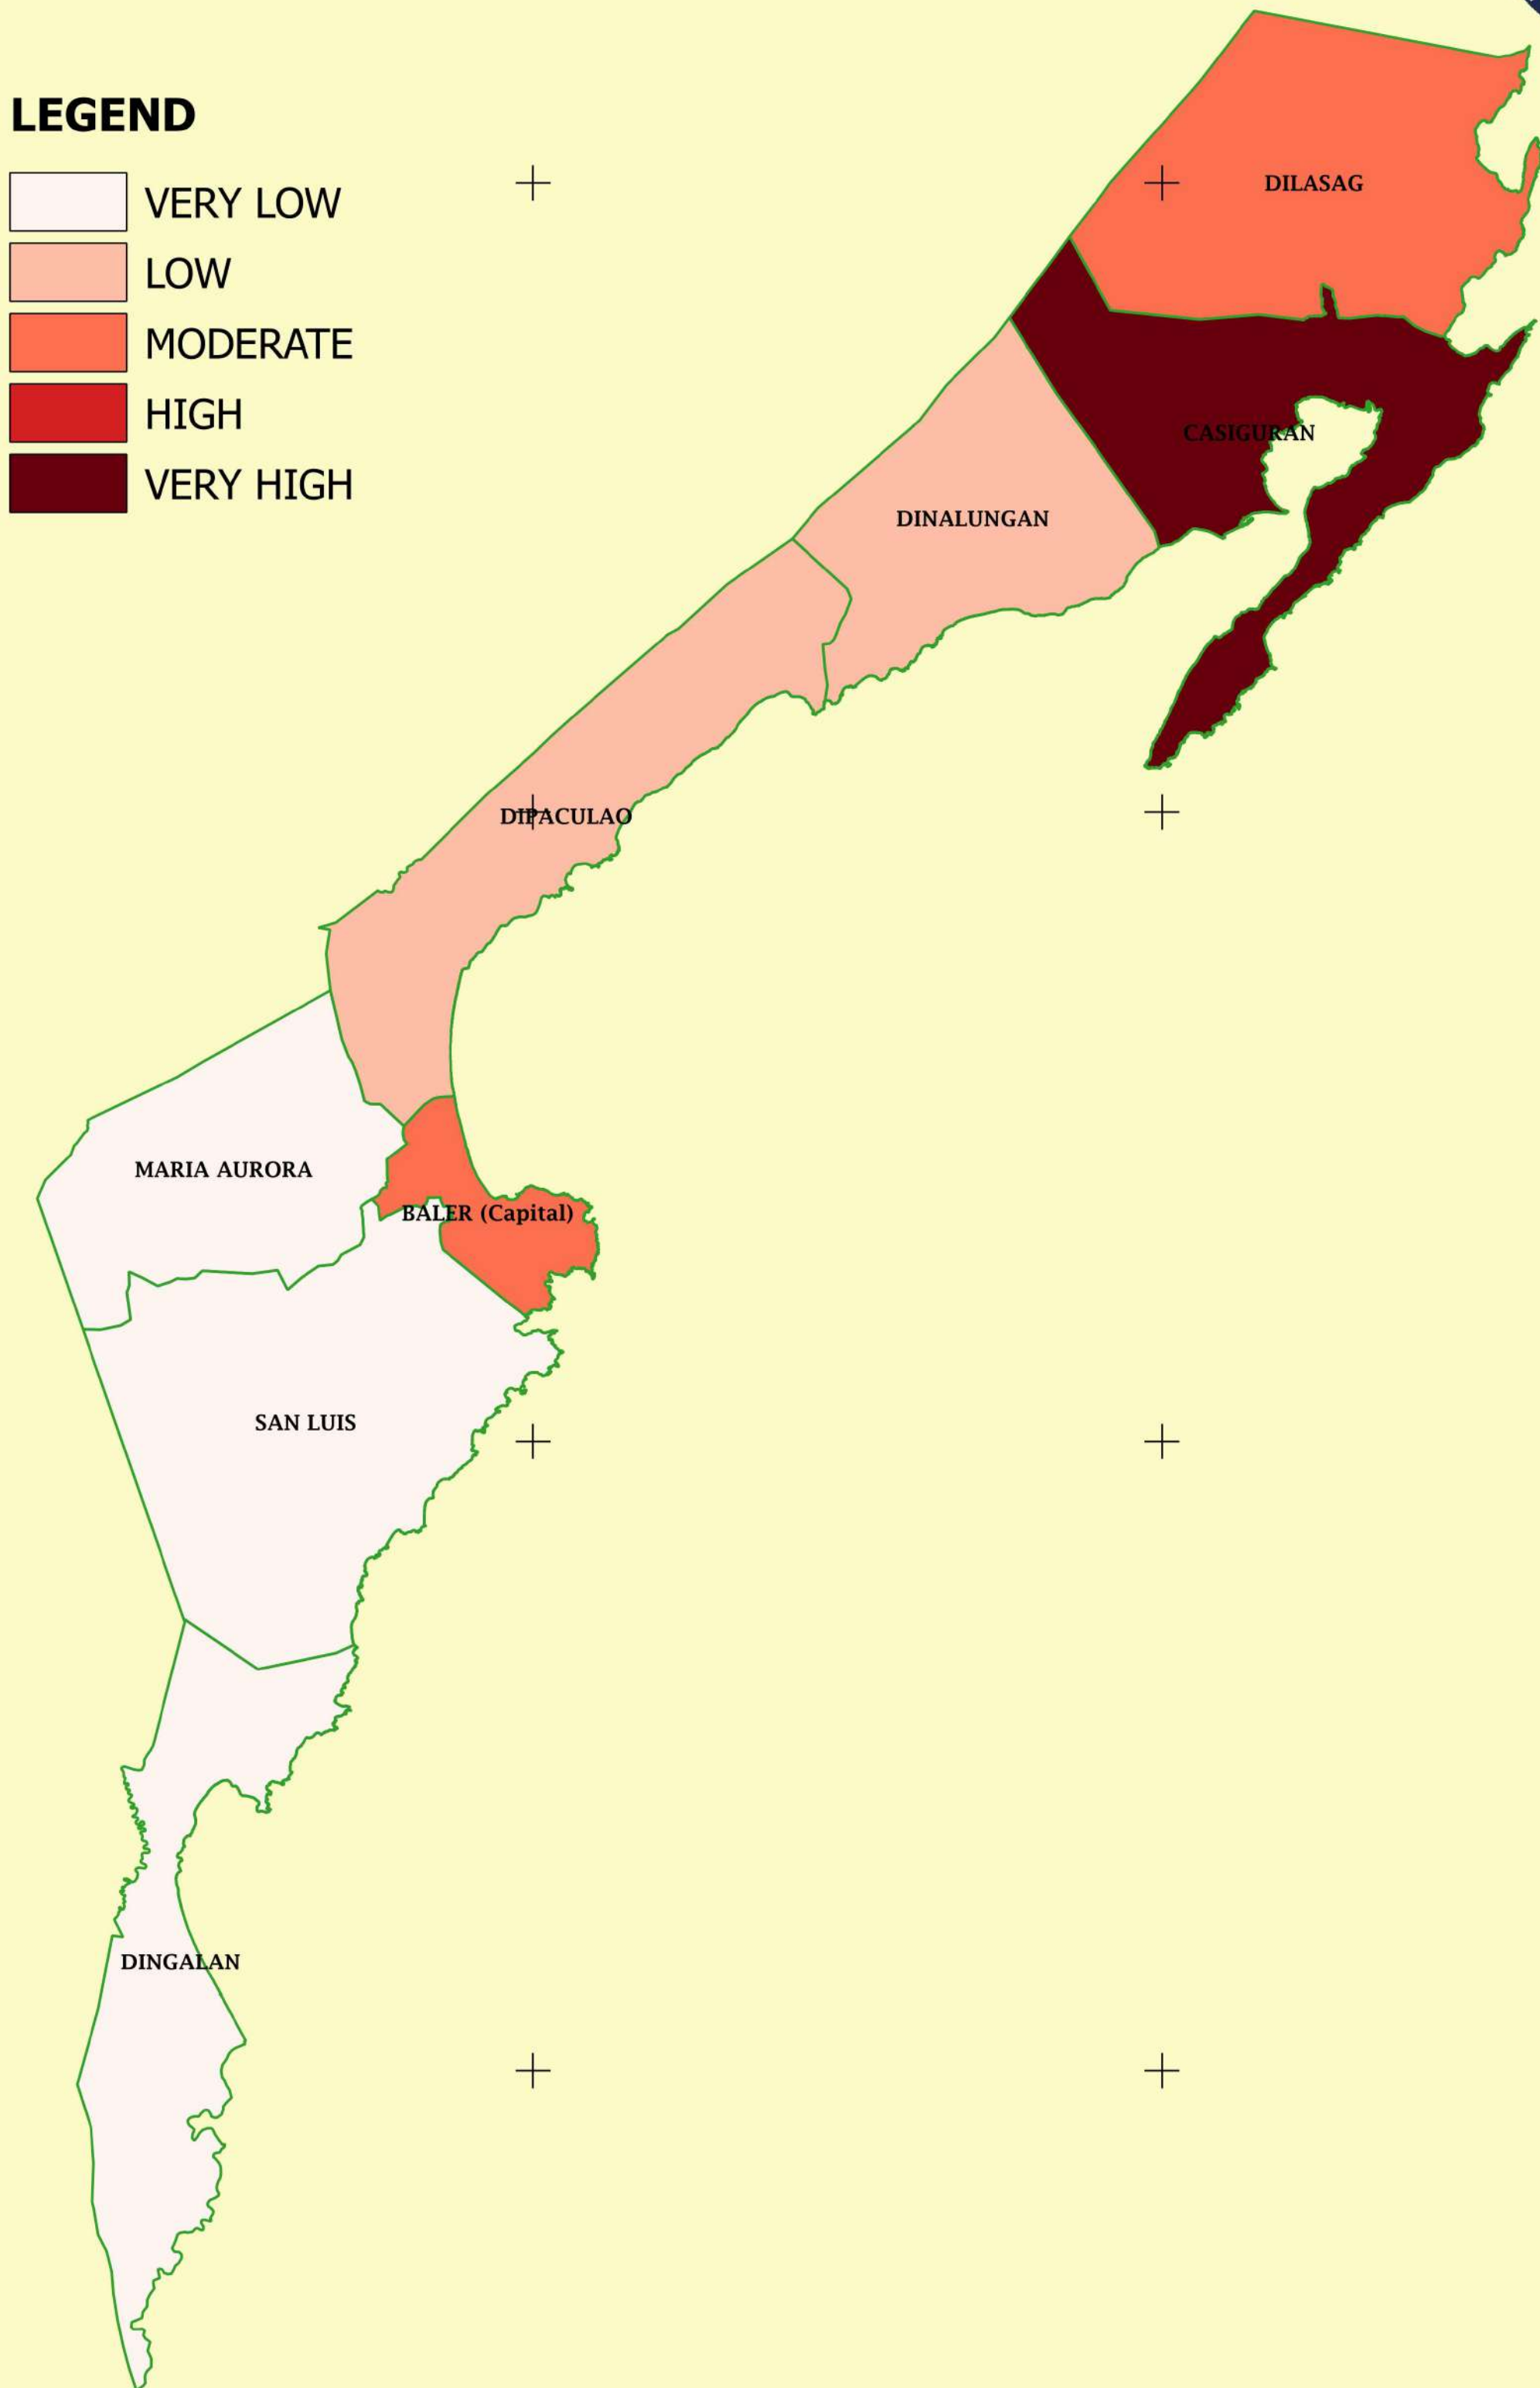

PROVINCE OF AURORA HAZARD INDEX

LEGEND

- VERY LOW
- LOW
- MODERATE
- HIGH
- VERY HIGH

PROVINCE OF AURORA DROUGHT HAZARD

LEGEND

- VERY LOW
- LOW
- MODERATE
- HIGH
- VERY HIGH

121.200

121.600

15.200

15.200

121.200

121.600

122.000

122.400

PROVINCE OF AURORA EROSION HAZARD

LEGEND

- VERY LOW
- LOW
- MODERATE
- HIGH
- VERY HIGH

PROVINCE OF AURORA FLOODING HAZARD

LEGEND

- VERY LOW
- LOW
- MODERATE
- HIGH
- VERY HIGH

121.200 121.600 122.000 122.400

16.400

16.400

16.000

- VERY LOW
- LOW
- MODERATE
- HIGH
- VERY HIGH

PROVINCE OF AURORA SEA LEVEL RISE HAZARD

LEGEND

- VERY LOW
- LOW
- MODERATE
- HIGH
- VERY HIGH

PROVINCE OF AURORA STROM SURGE HAZARD

LEGEND

- VERY LOW
- LOW
- MODERATE
- HIGH
- VERY HIGH