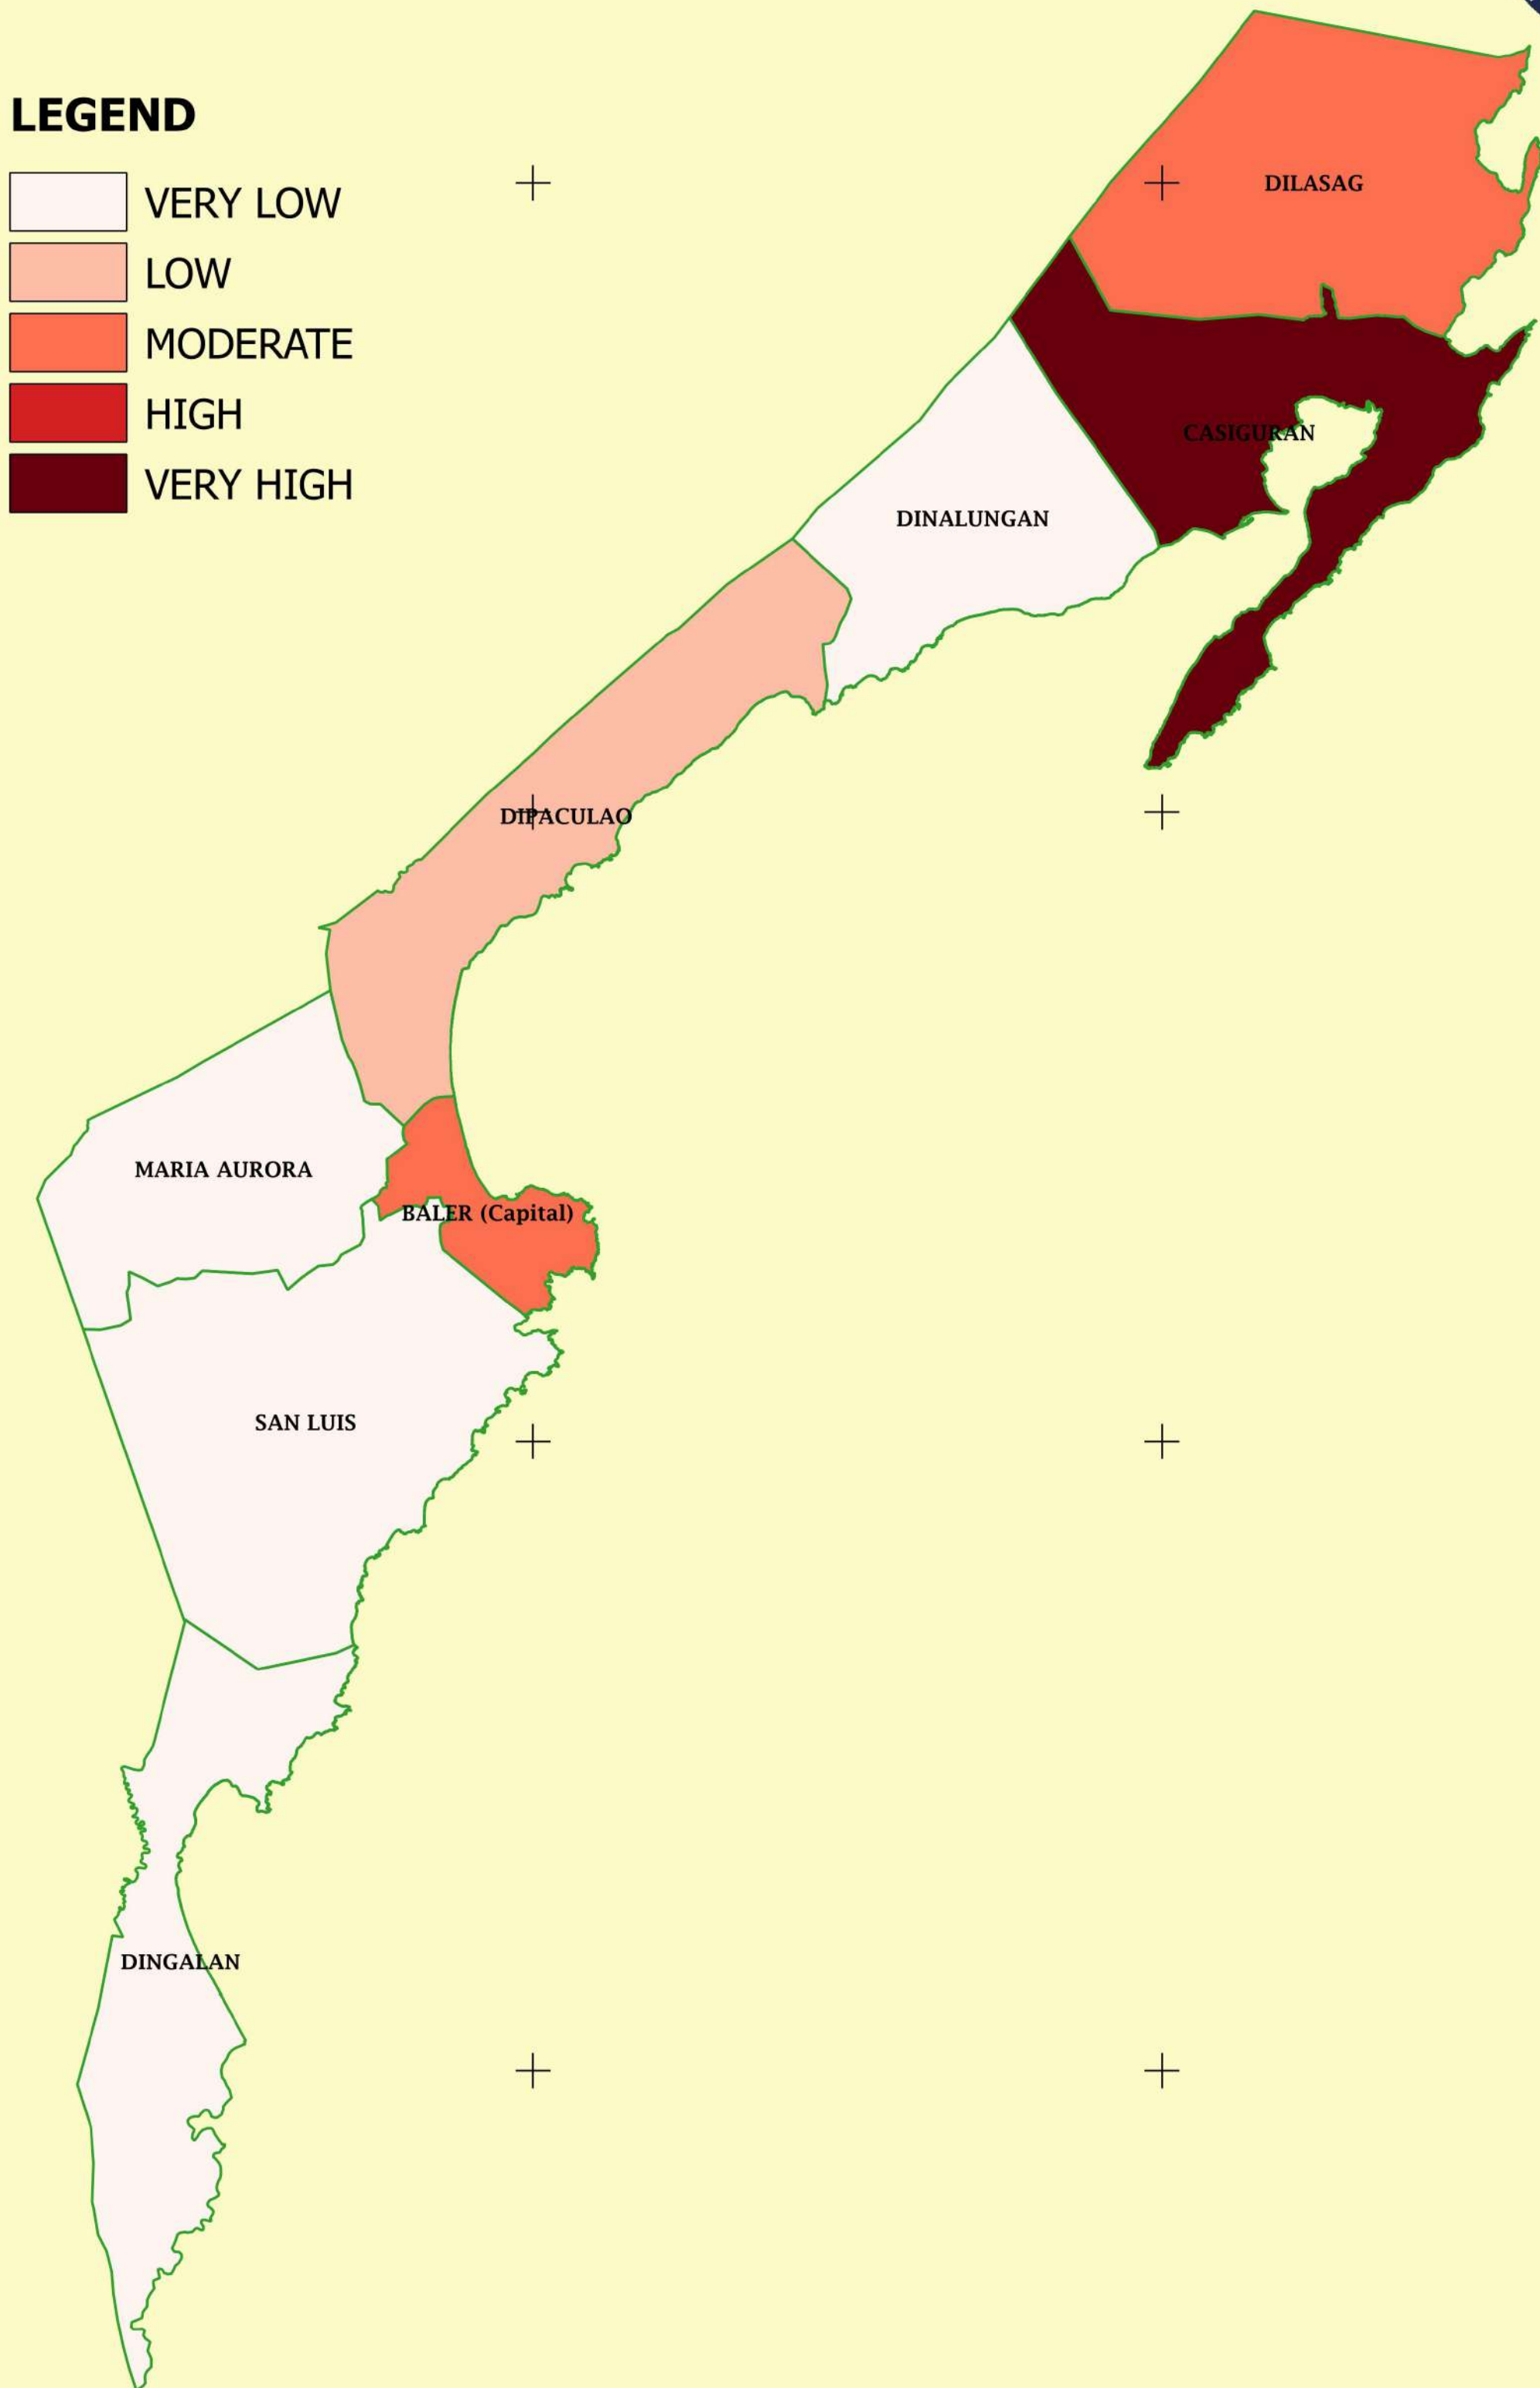

PROVINCE OF AURORA HAZARD INDEX

LEGEND

- VERY LOW
- LOW
- MODERATE
- HIGH
- VERY HIGH

PROVINCE OF AURORA DROUGHT HAZARD

LEGEND

- VERY LOW
- LOW
- MODERATE
- HIGH
- VERY HIGH

121.200

121.600

15.200

15.200

121.200

121.600

122.000

122.400

PROVINCE OF AURORA EROSION HAZARD

LEGEND

- VERY LOW
- LOW
- MODERATE
- HIGH
- VERY HIGH

PROVINCE OF AURORA FLOODING HAZARD

LEGEND

- VERY LOW
- LOW
- MODERATE
- HIGH
- VERY HIGH

121.200 121.600 122.000 122.400

16.400

16.400

16.000

- VERY LOW
- LOW
- MODERATE
- HIGH
- VERY HIGH

PROVINCE OF AURORA SEA LEVEL RISE HAZARD

LEGEND

- VERY LOW
- LOW
- MODERATE
- HIGH
- VERY HIGH

PROVINCE OF AURORA STROM SURGE HAZARD

LEGEND

- VERY LOW
- LOW
- MODERATE
- HIGH
- VERY HIGH