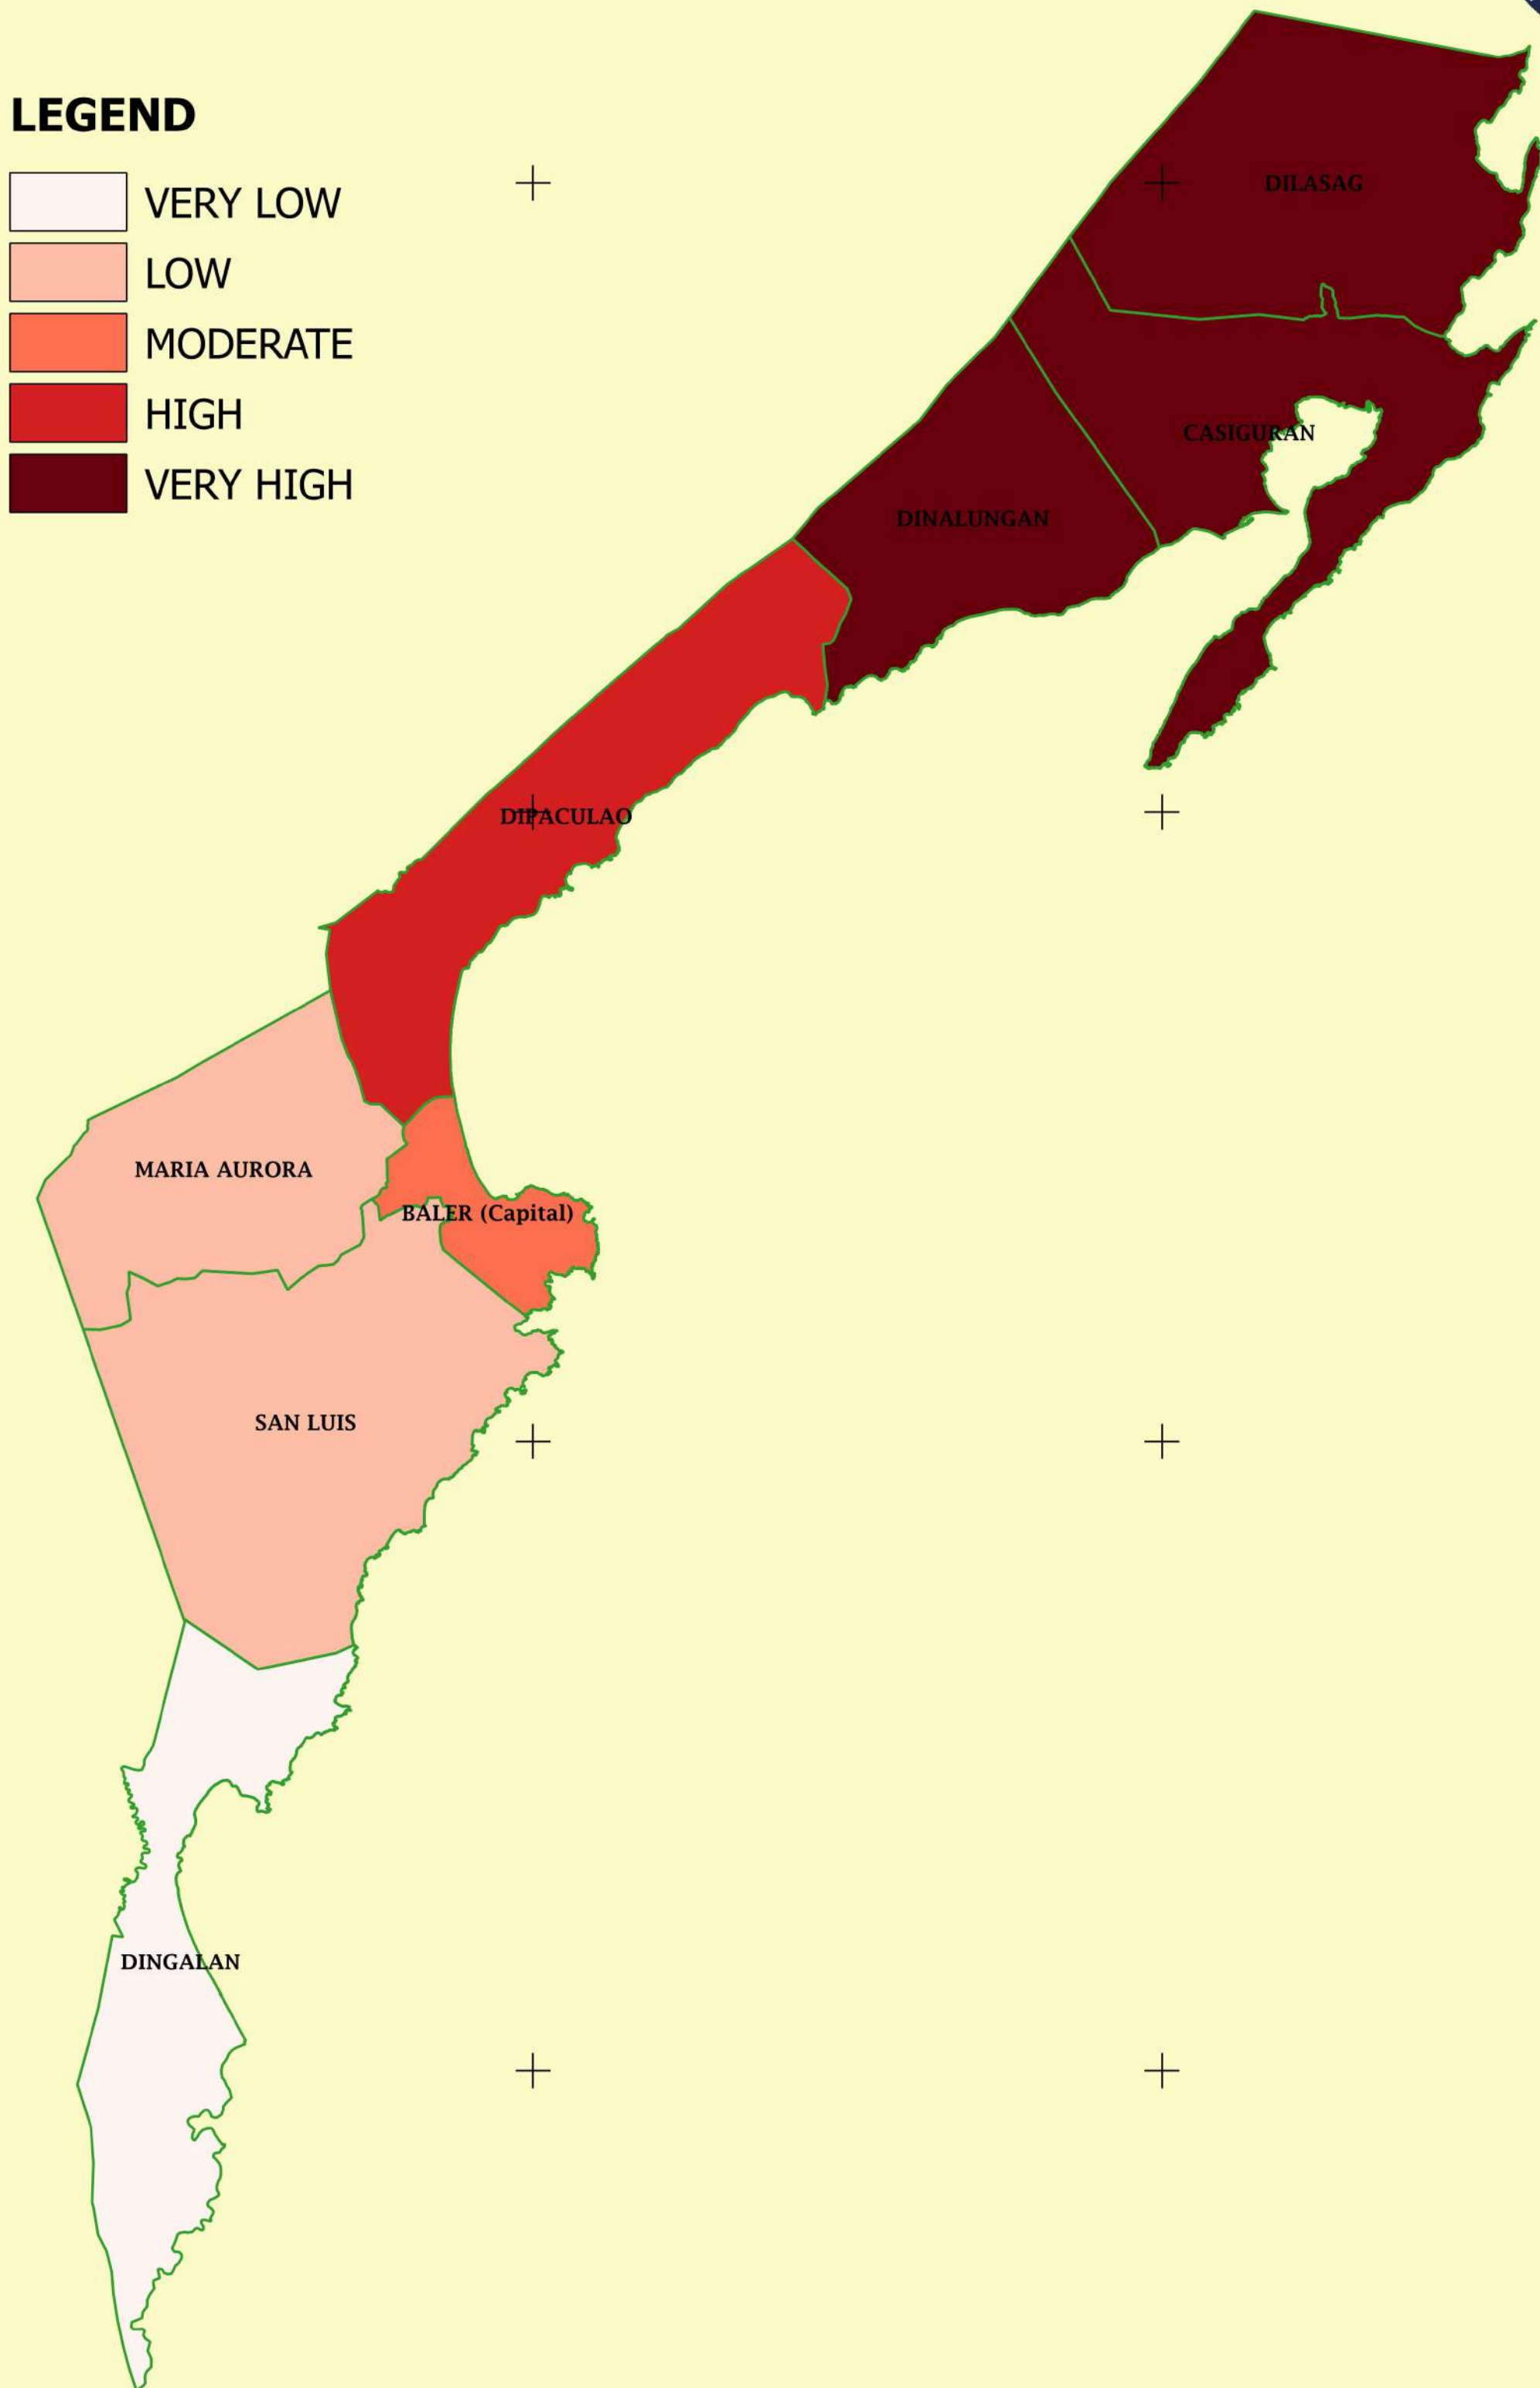

LEGEND

- VERY LOW
- LOW
- MODERATE
- HIGH
- VERY HIGH

121.200 121.600 122.000 122.400

16.400

16.400

16.000

16.000

15.600

15.600

15.200

15.200

121.200 121.600 122.000 122.400