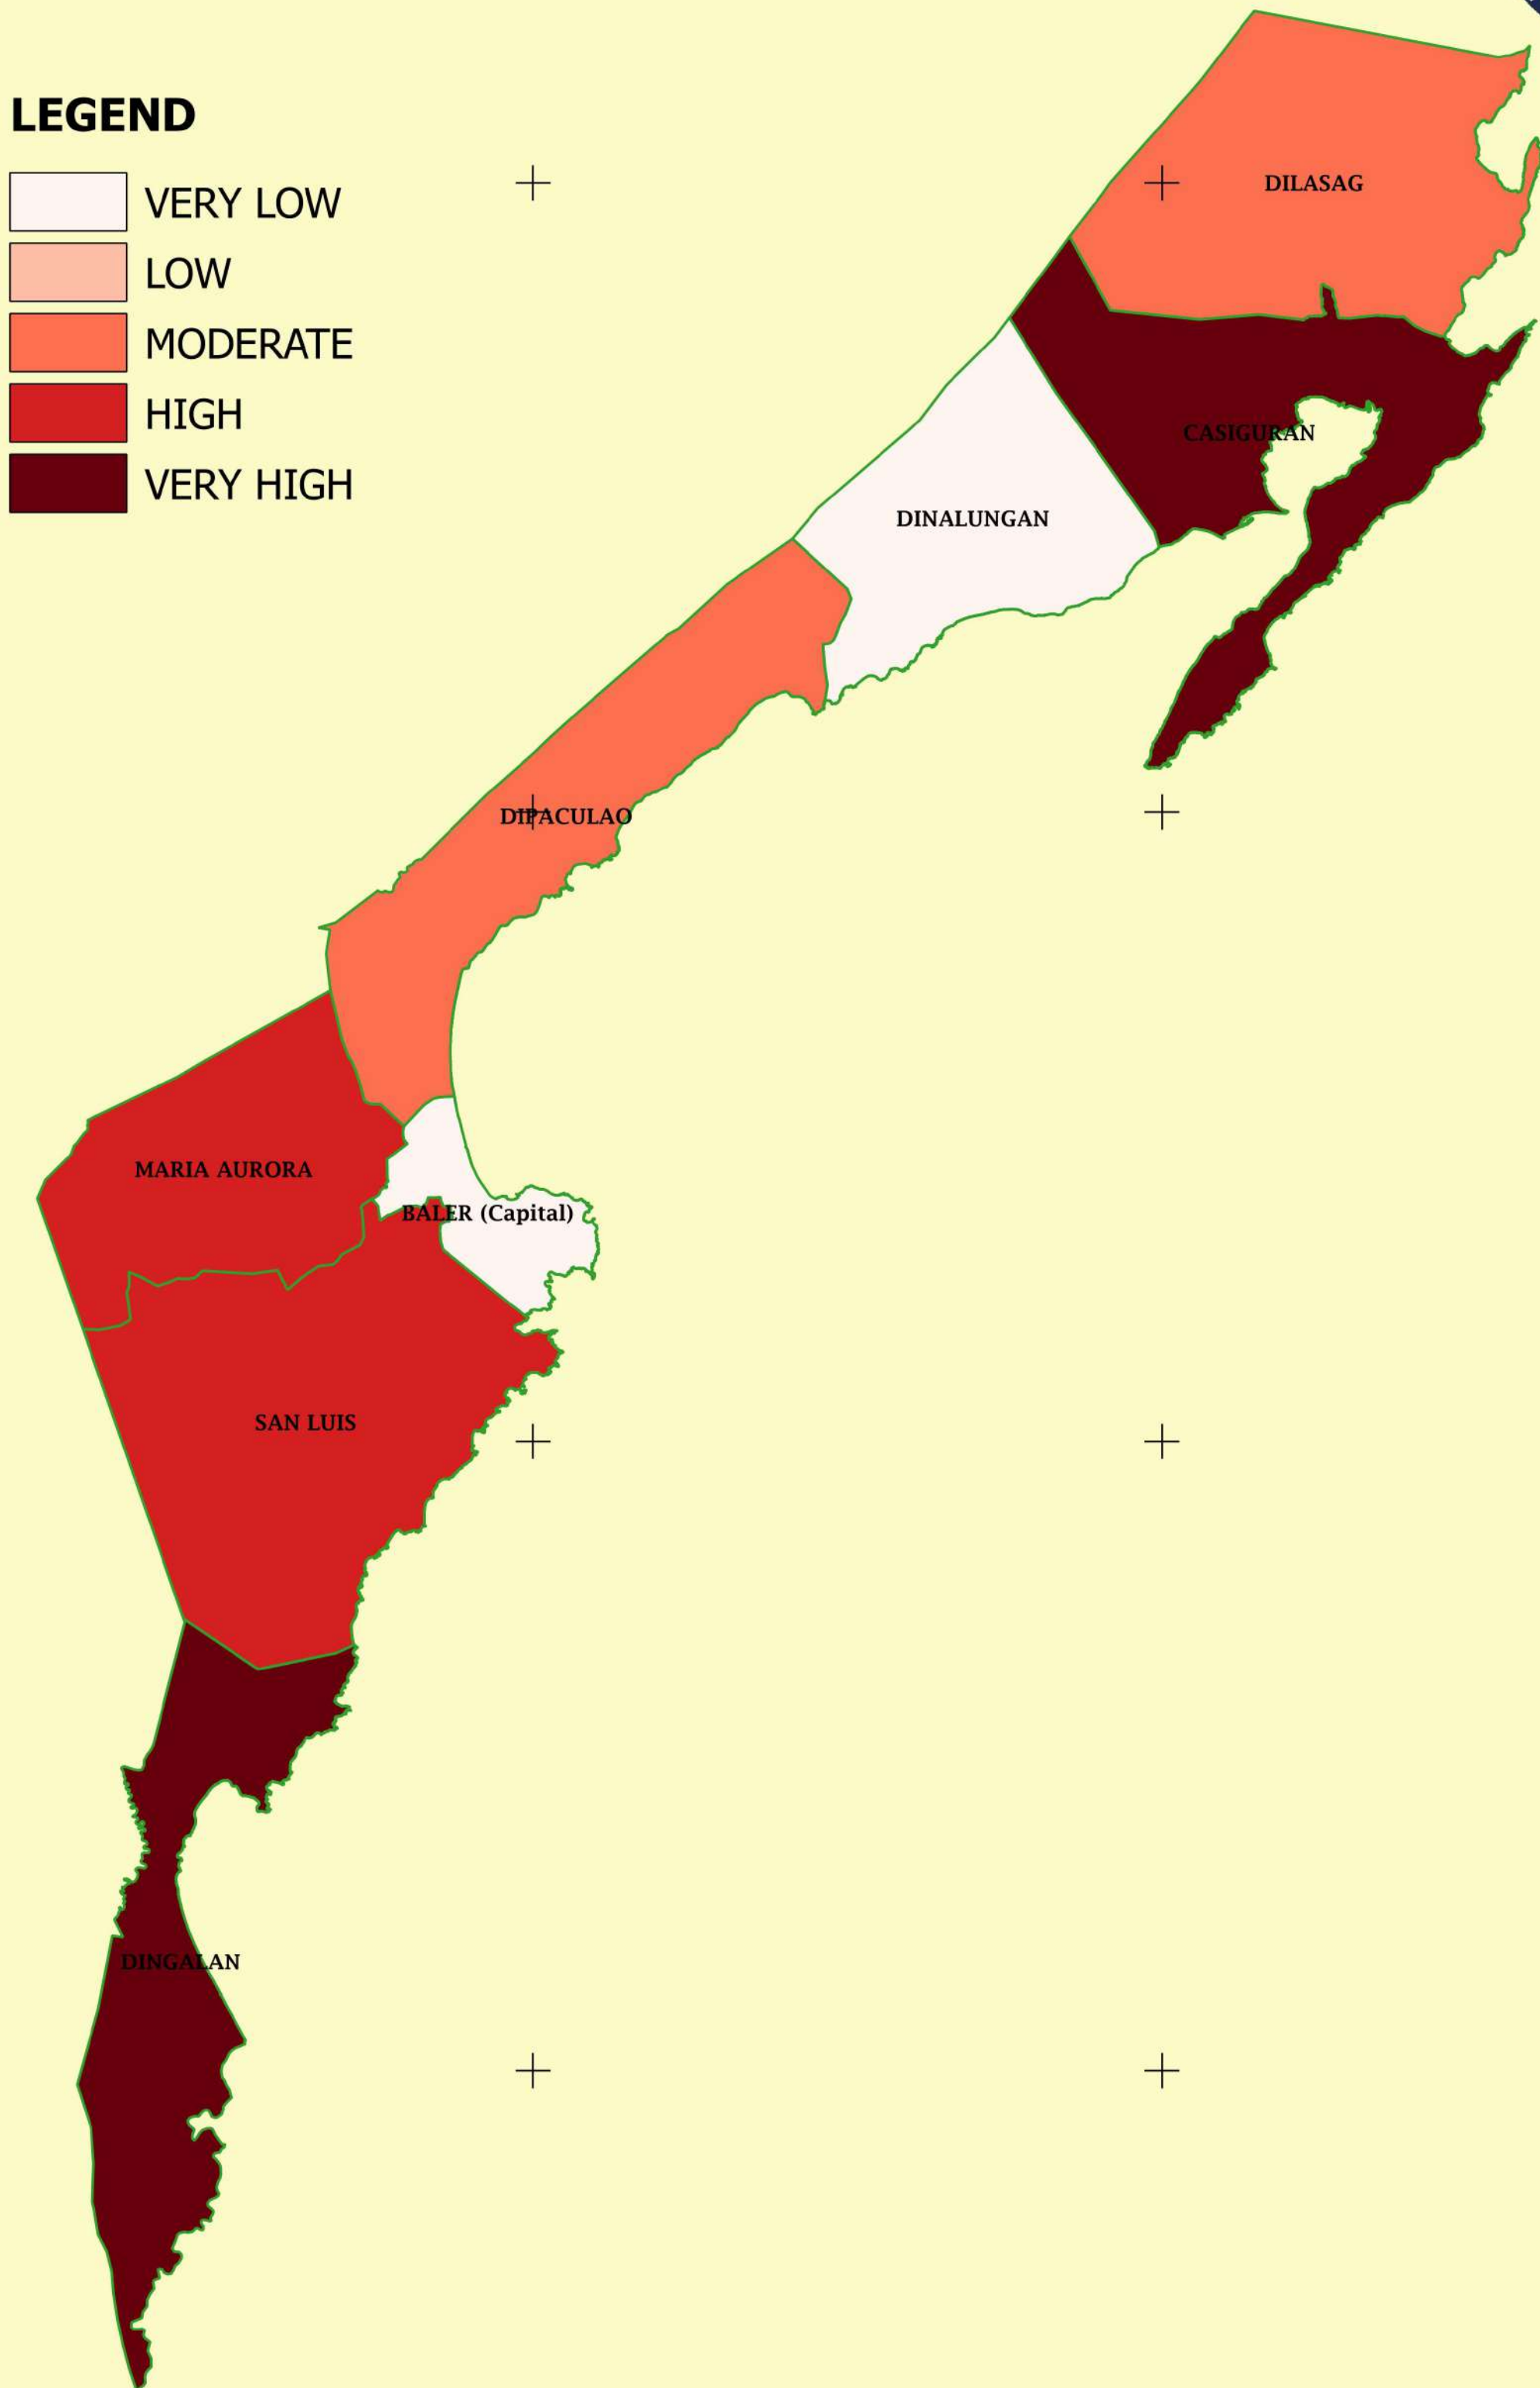

PROVINCE OF AURORA HAZARD INDEX

LEGEND

- VERY LOW
- LOW
- MODERATE
- HIGH
- VERY HIGH

PROVINCE OF AURORA DROUGHT HAZARD

LEGEND

- VERY LOW
- LOW
- MODERATE
- HIGH
- VERY HIGH

121.200

121.600

15.200

15.200

121.200

121.600

122.000

122.400

PROVINCE OF AURORA EROSION HAZARD

LEGEND

- VERY LOW
- LOW
- MODERATE
- HIGH
- VERY HIGH

PROVINCE OF AURORA FLOODING HAZARD

LEGEND

- VERY LOW
- LOW
- MODERATE
- HIGH
- VERY HIGH

121.200 121.600 122.000 122.400

16.400

16.400

16.000

- VERY LOW
- LOW
- MODERATE
- HIGH
- VERY HIGH

PROVINCE OF AURORA SEA LEVEL RISE HAZARD

LEGEND

- VERY LOW
- LOW
- MODERATE
- HIGH
- VERY HIGH

PROVINCE OF AURORA STROM SURGE HAZARD

LEGEND

- VERY LOW
- LOW
- MODERATE
- HIGH
- VERY HIGH