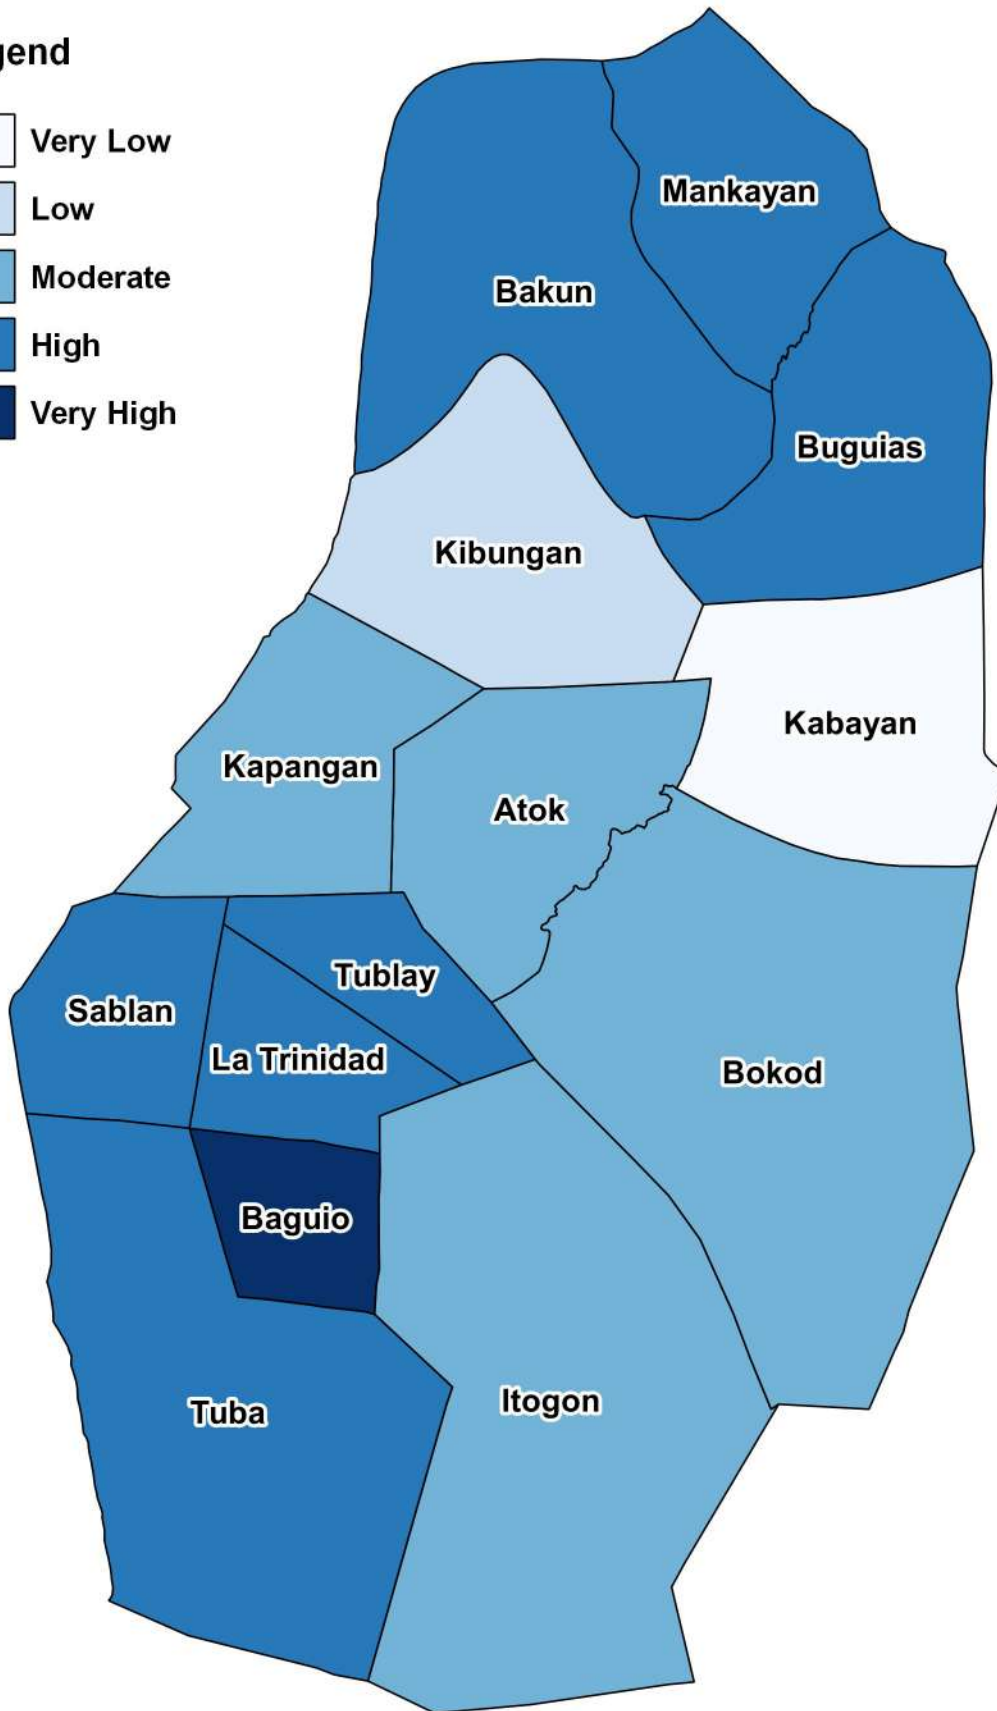

Overall Adaptive Capacity

Legend

-  Very Low
-  Low
-  Moderate
-  High
-  Very High

Coordinate Reference System:
WGS 84

Adaptive Capacity: Natural

Legend

-  Very Low
-  Low
-  Moderate
-  High
-  Very High

Coordinate Reference System:
WGS 84

Adaptive Capacity: Physical

Legend

- Very Low
- Low
- Moderate
- High
- Very High

Coordinate Reference System:
WGS 84

Adaptive Capacity: Social

Legend

-  Very Low
-  Low
-  Moderate
-  High
-  Very High

Coordinate Reference System:
WGS 84

Adaptive Capacity: Anticipatory

Legend

-  Very Low
-  Low
-  Moderate
-  High
-  Very High

Coordinate Reference System:
WGS 84

Adaptive Capacity: Economic

Legend

-  Very Low
-  Low
-  Moderate
-  High
-  Very High

Coordinate Reference System:
WGS 84

Adaptive Capacity: Institutional

Legend

-  Very Low
-  Low
-  Moderate
-  High
-  Very High

Coordinate Reference System:
WGS 84