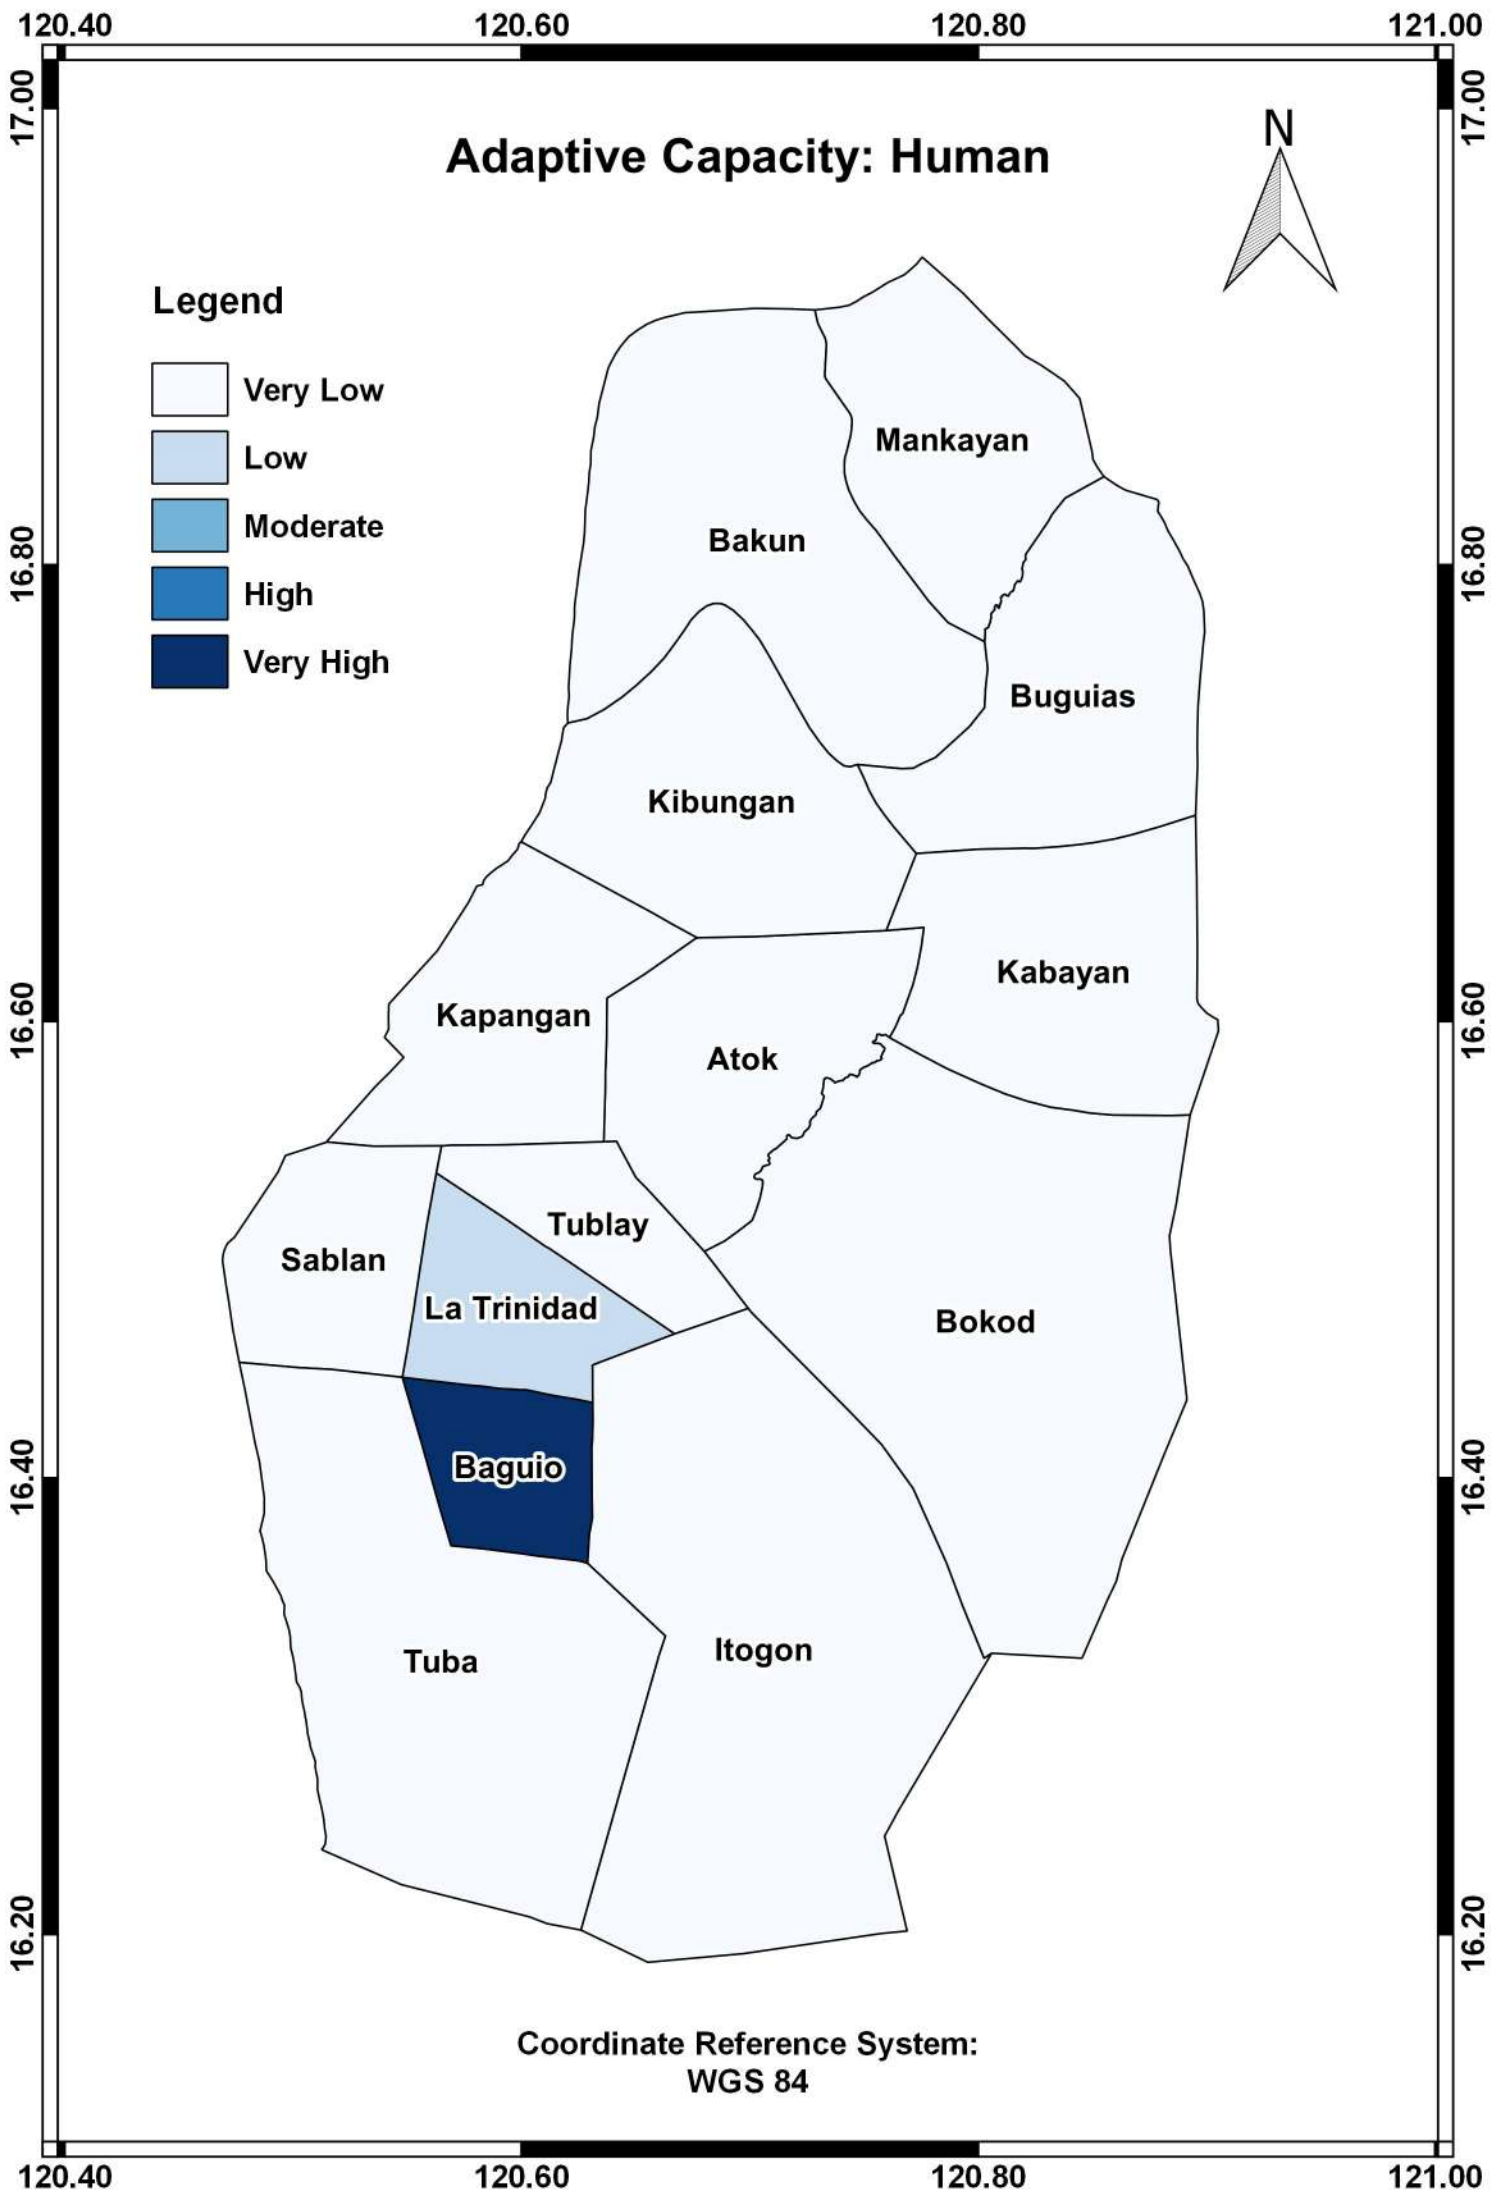

Overall Adaptive Capacity

Legend

-  Very Low
-  Low
-  Moderate
-  High
-  Very High

Coordinate Reference System:
WGS 84

Adaptive Capacity: Natural

Legend

-  Very Low
-  Low
-  Moderate
-  High
-  Very High

Coordinate Reference System:
WGS 84

Adaptive Capacity: Physical

Legend

- Very Low
- Low
- Moderate
- High
- Very High

Coordinate Reference System:
WGS 84

Adaptive Capacity: Social

Legend

-  Very Low
-  Low
-  Moderate
-  High
-  Very High

Coordinate Reference System:
WGS 84

Adaptive Capacity: Anticipatory

Legend

-  Very Low
-  Low
-  Moderate
-  High
-  Very High

Coordinate Reference System:
WGS 84

Adaptive Capacity: Economic

Legend

-  Very Low
-  Low
-  Moderate
-  High
-  Very High

Coordinate Reference System:
WGS 84

Adaptive Capacity: Institutional

Legend

-  Very Low
-  Low
-  Moderate
-  High
-  Very High

Coordinate Reference System:
WGS 84