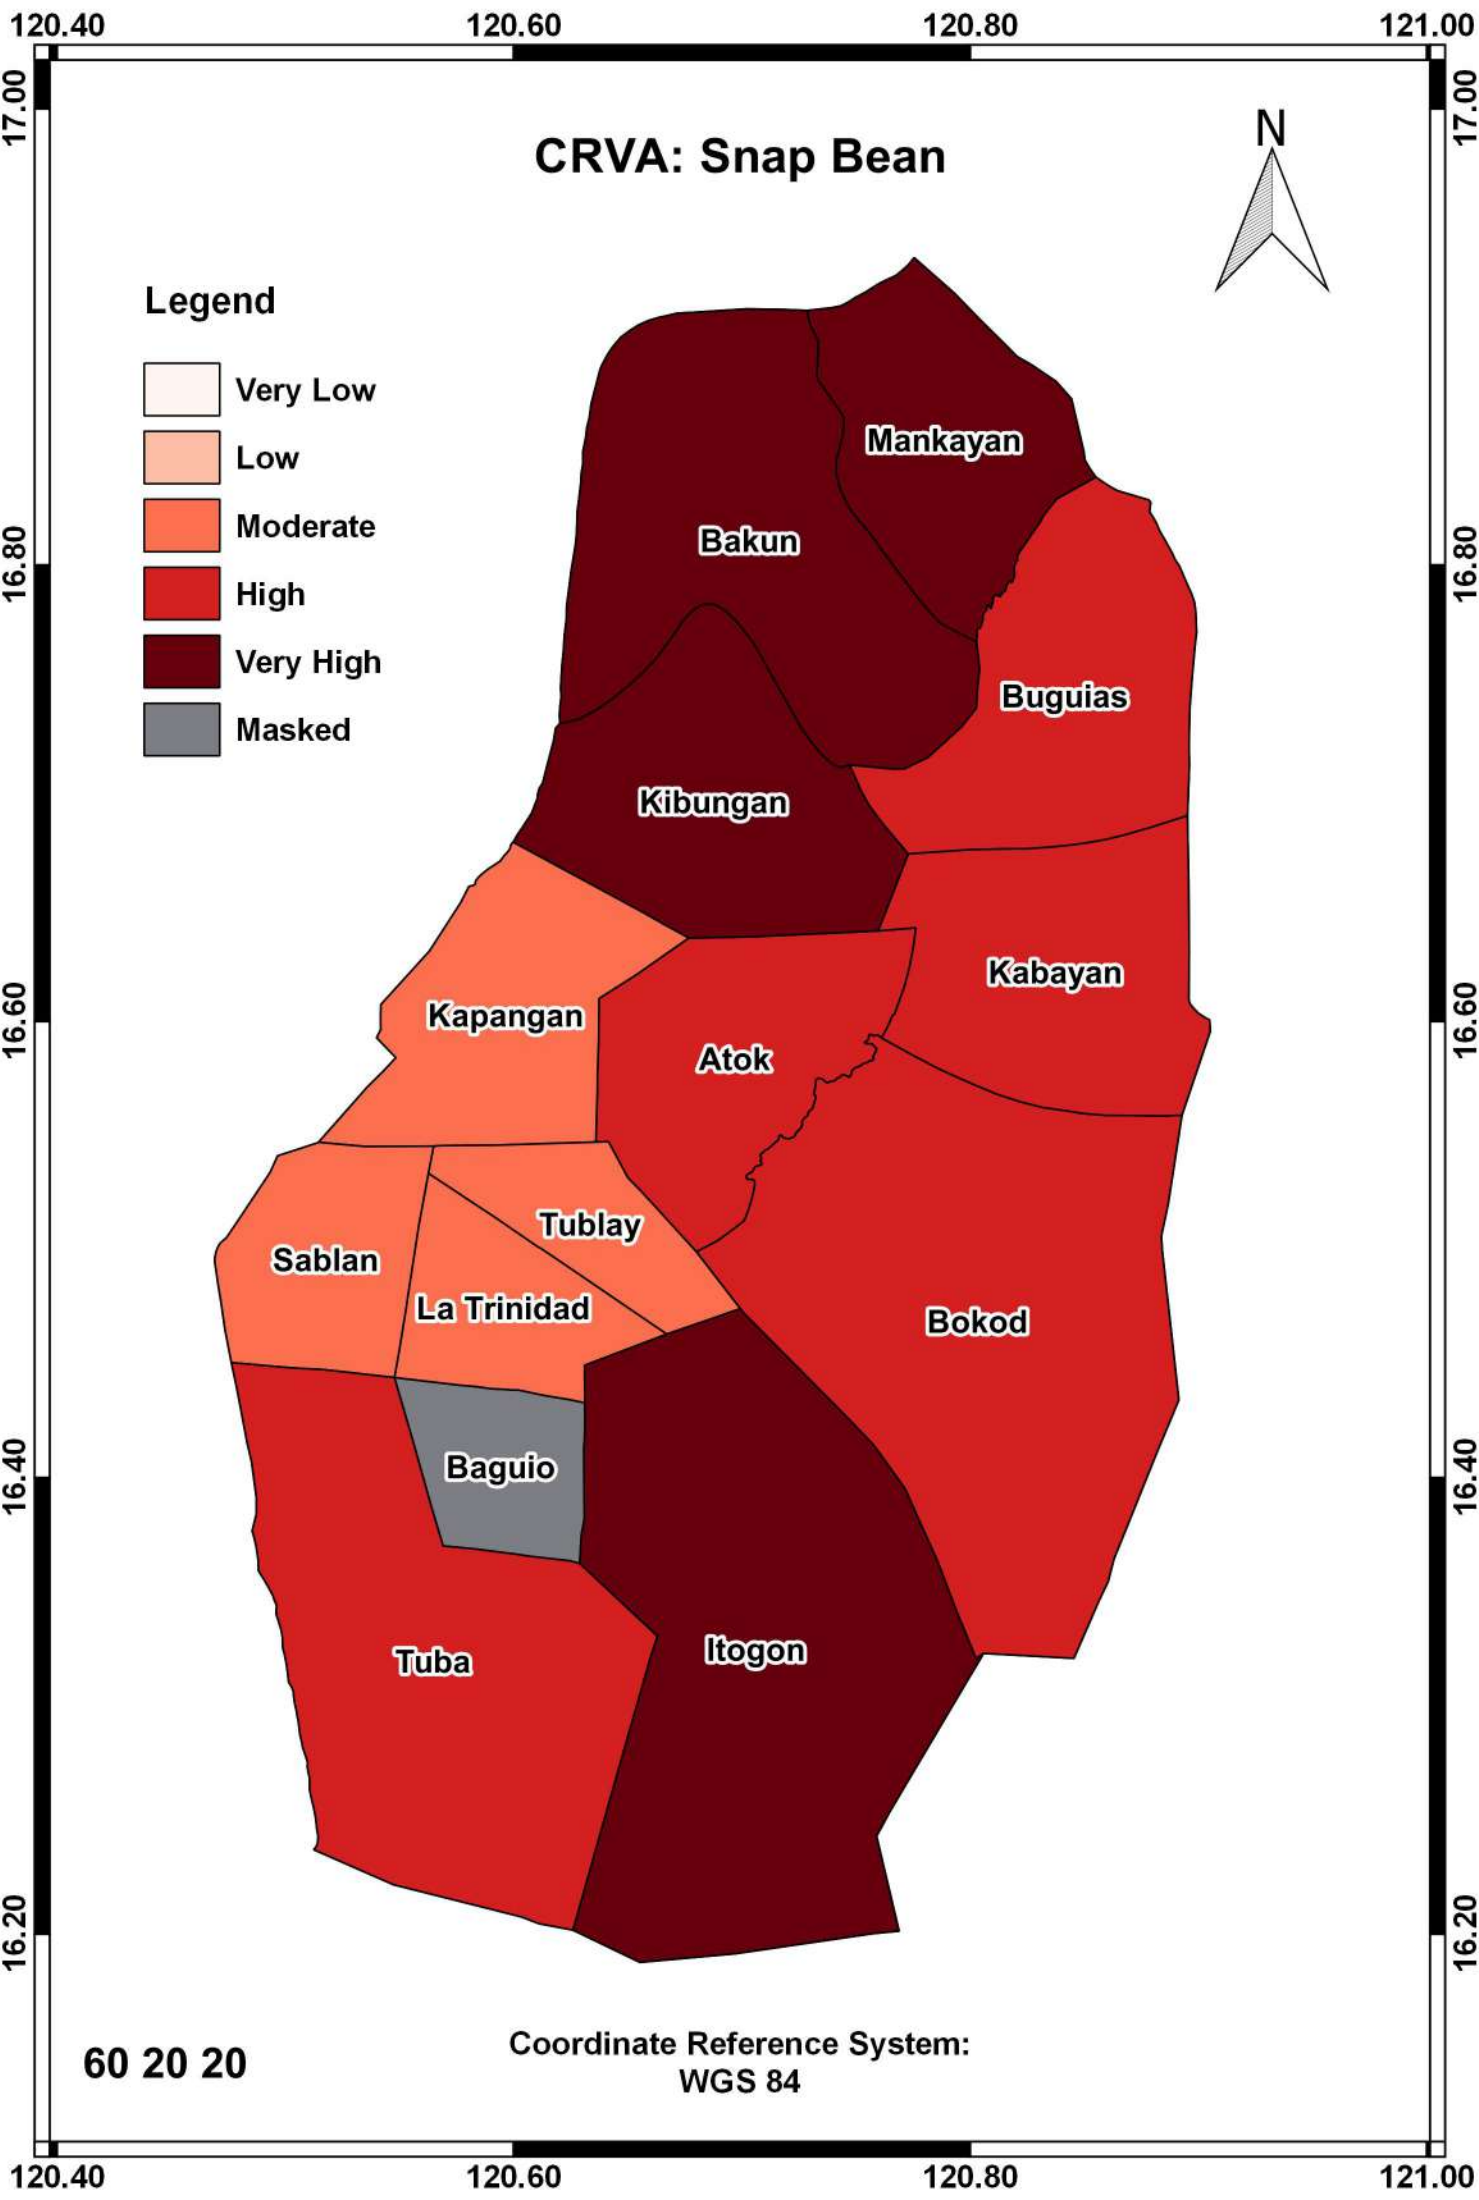

60 20 20

Coordinate Reference System:
WGS 84