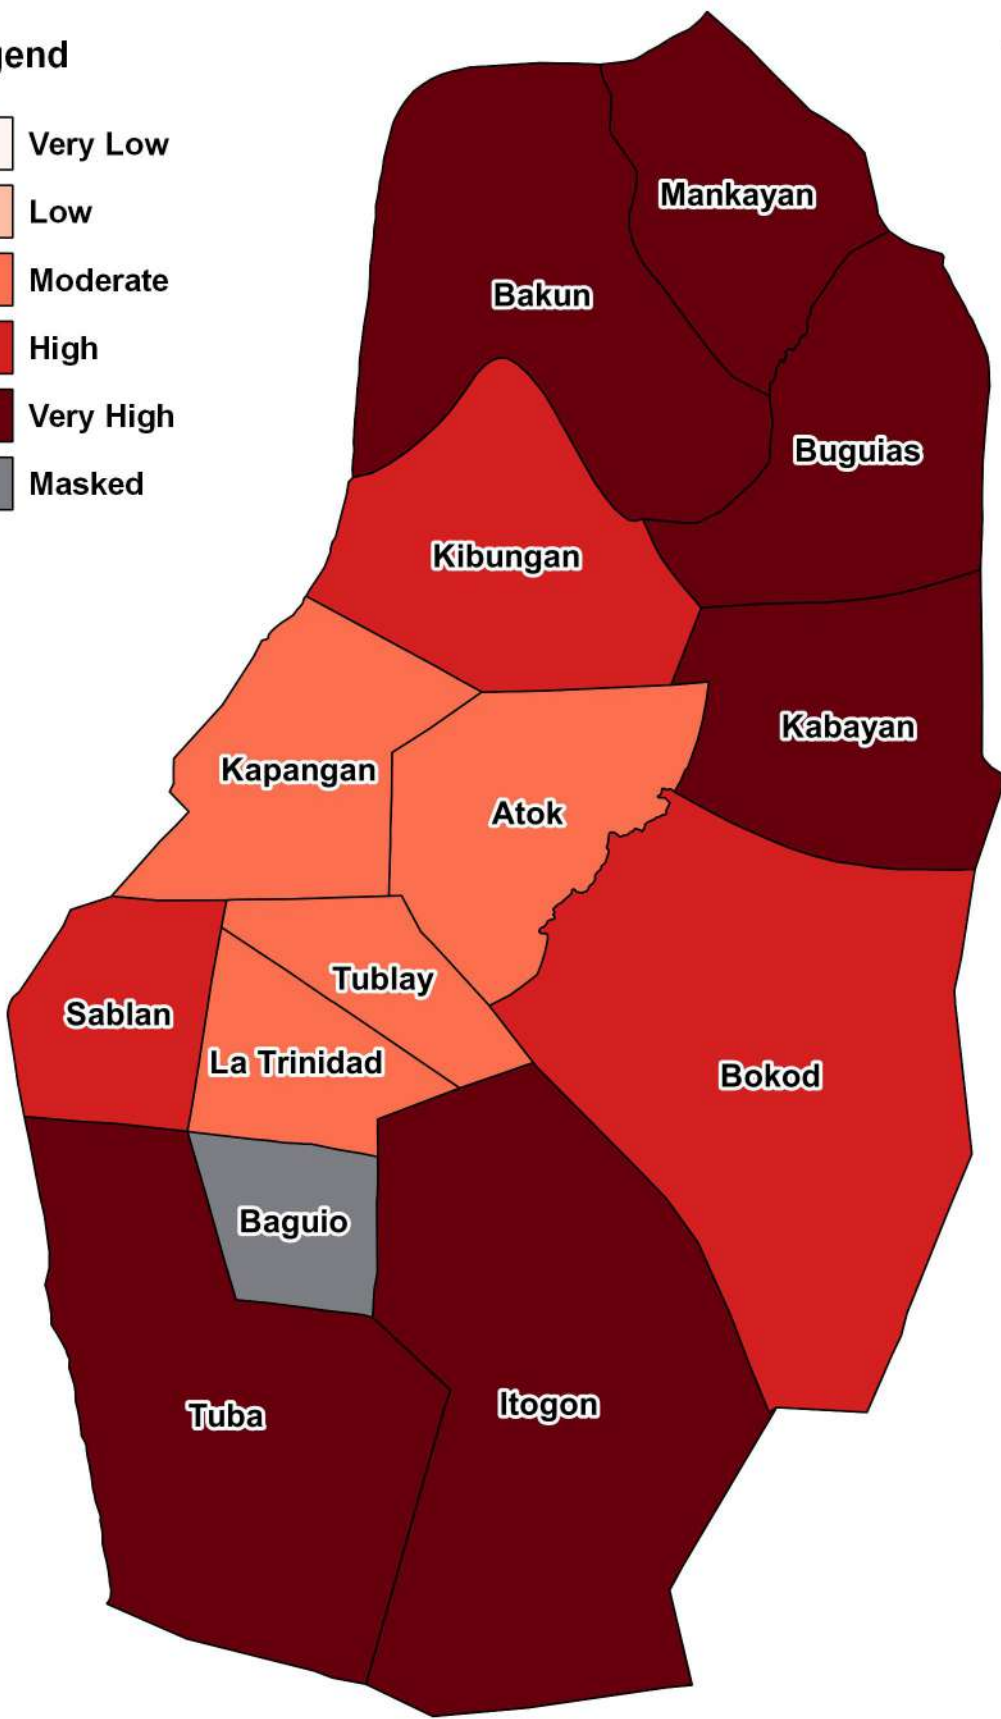

120.40 120.60 120.80 121.00

17.00

17.00

CRVA: White Potato

Legend

- Very Low
- Low
- Moderate
- High
- Very High
- Masked

16.80

16.80

16.60

16.60

16.40

16.40

16.20

16.20

50 25 25

Coordinate Reference System:
WGS 84

120.40 120.60 120.80 121.00