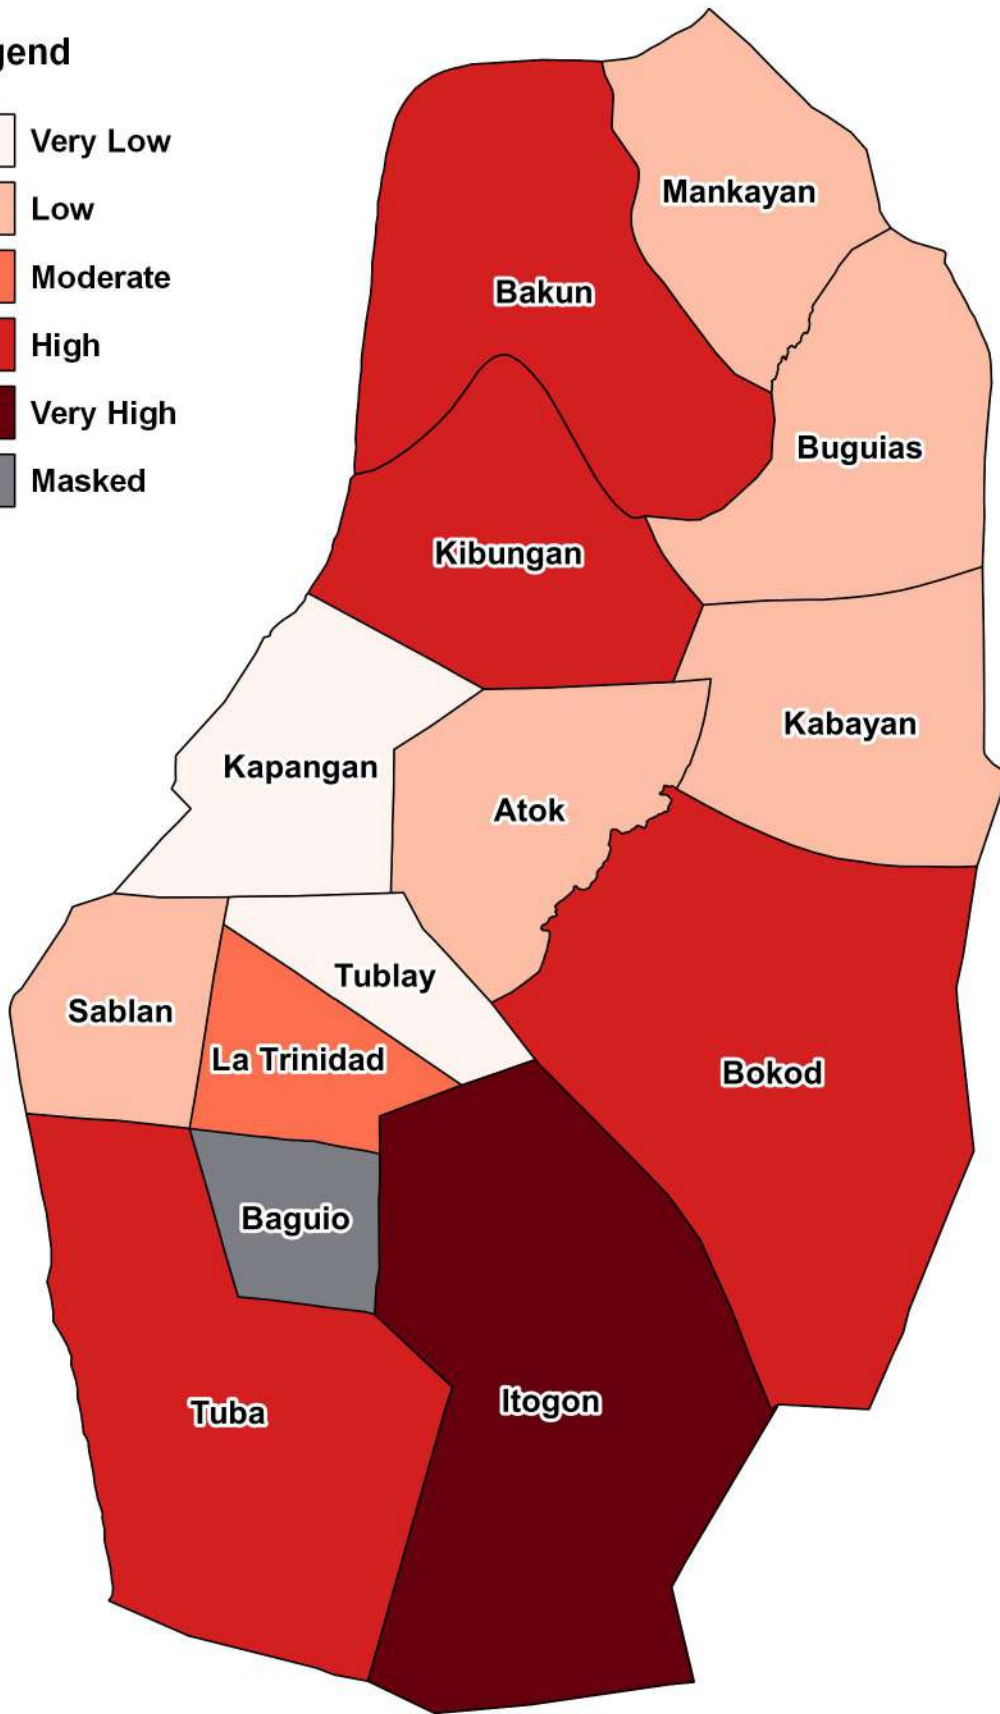

CRVA: Coffee

Legend

- Very Low
- Low
- Moderate
- High
- Very High
- Masked

33 33 33

Coordinate Reference System:
WGS 84