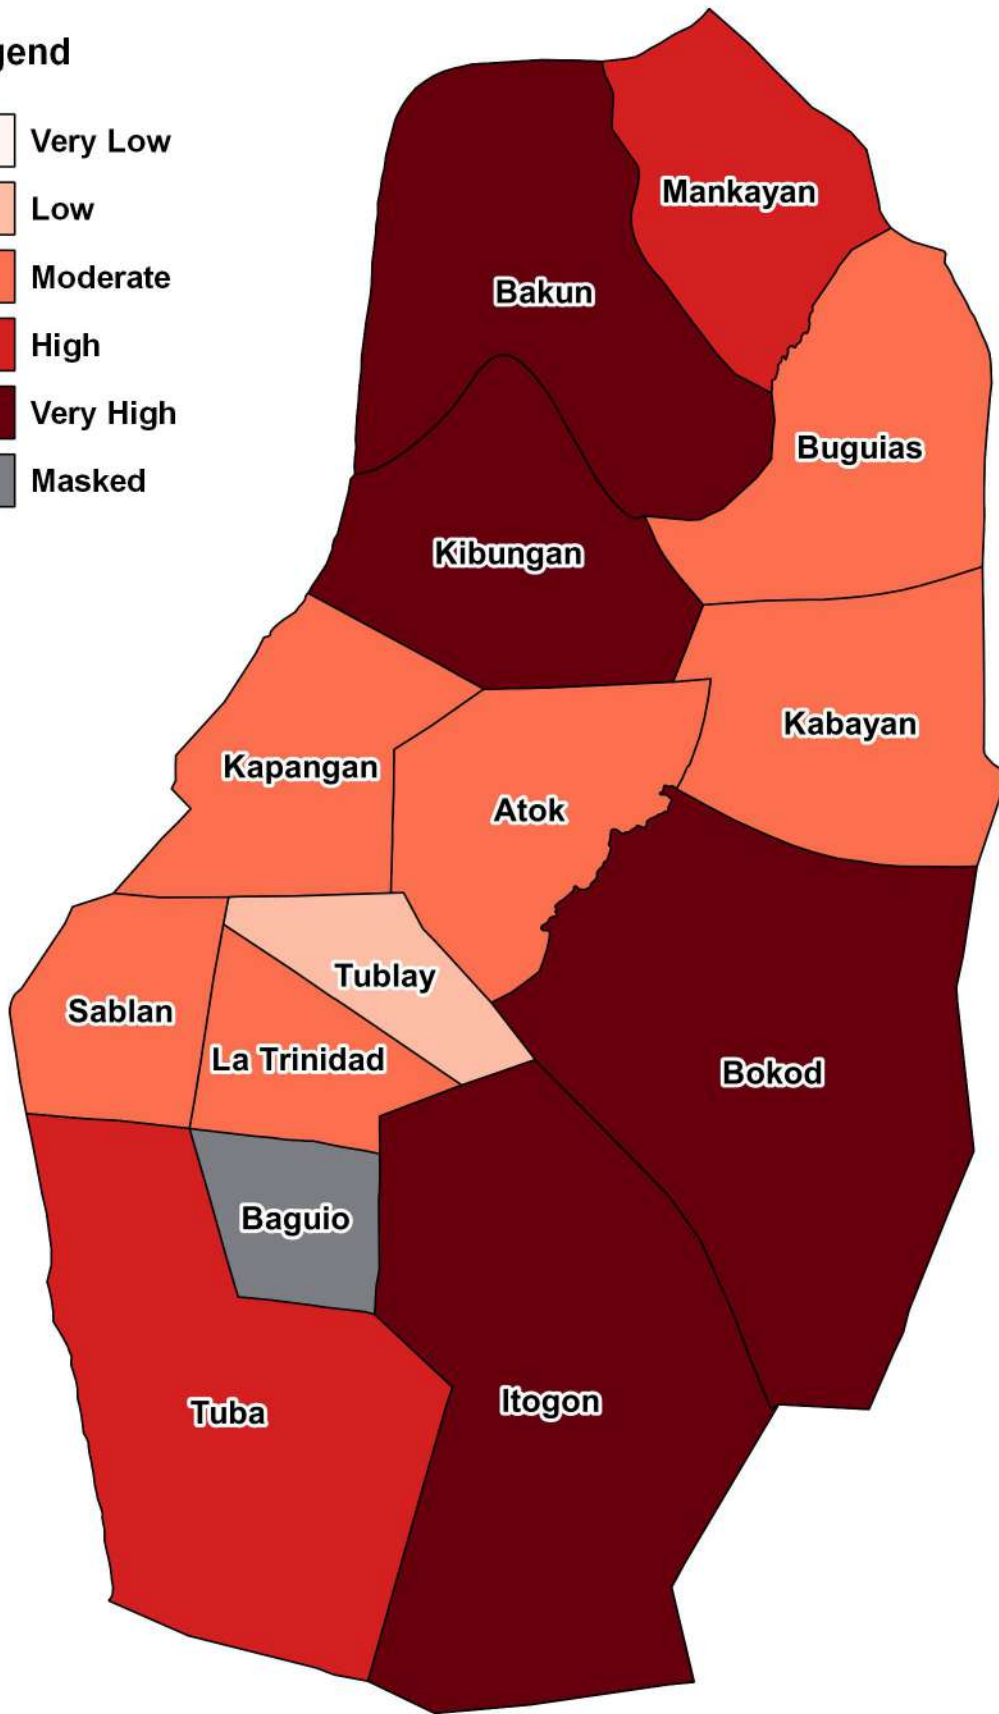

CRVA: Coffee

Legend

50 25 25

Coordinate Reference System:
WGS 84