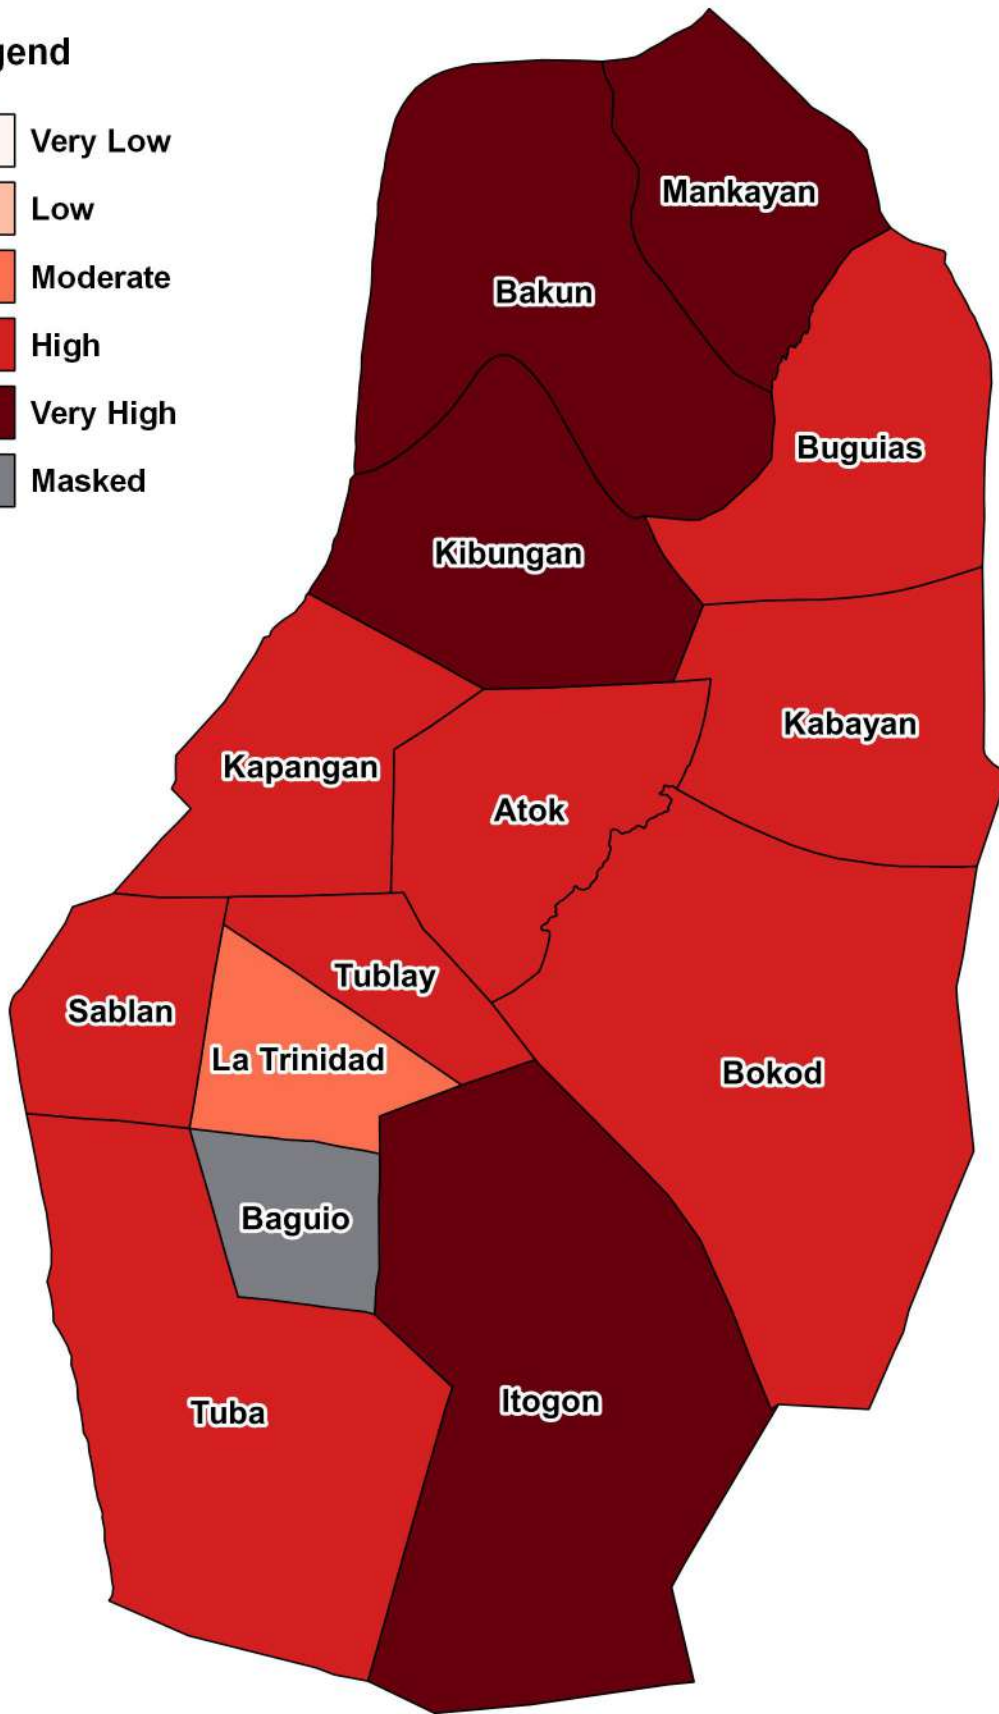

CRVA: White Potato

Legend

70 15 15

Coordinate Reference System:
WGS 84