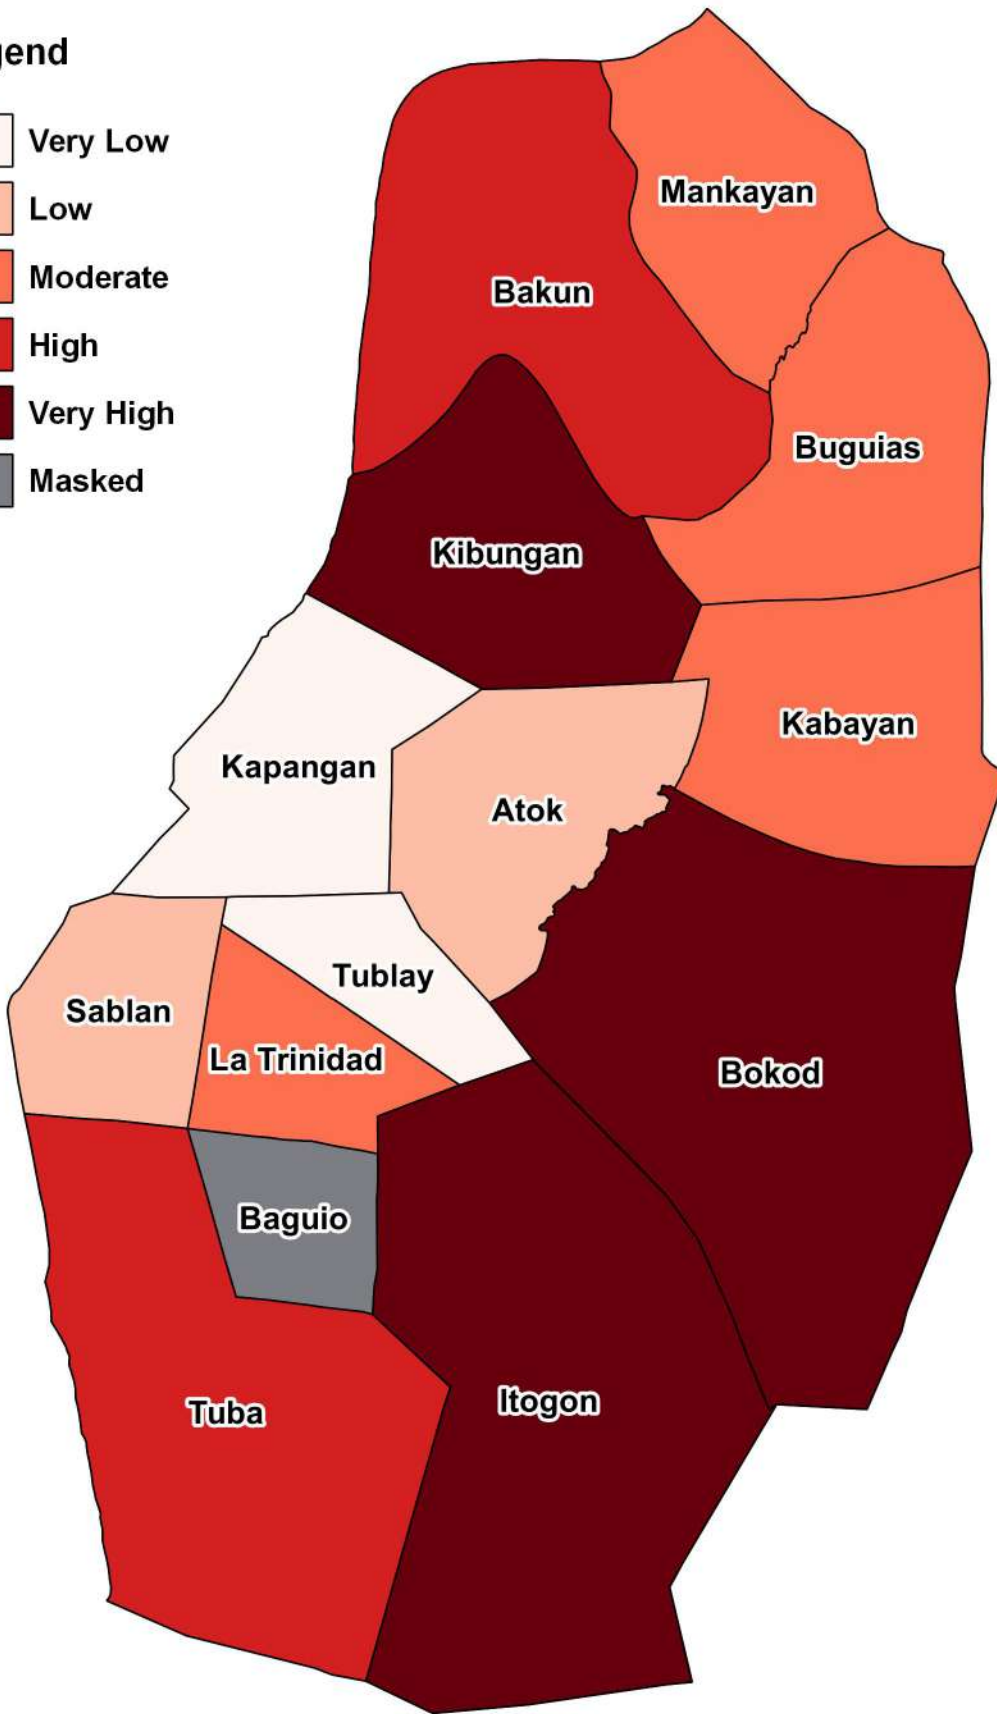

CRVA: Coffee

Legend

- Very Low
- Low
- Moderate
- High
- Very High
- Masked

40 30 30

Coordinate Reference System:
WGS 84