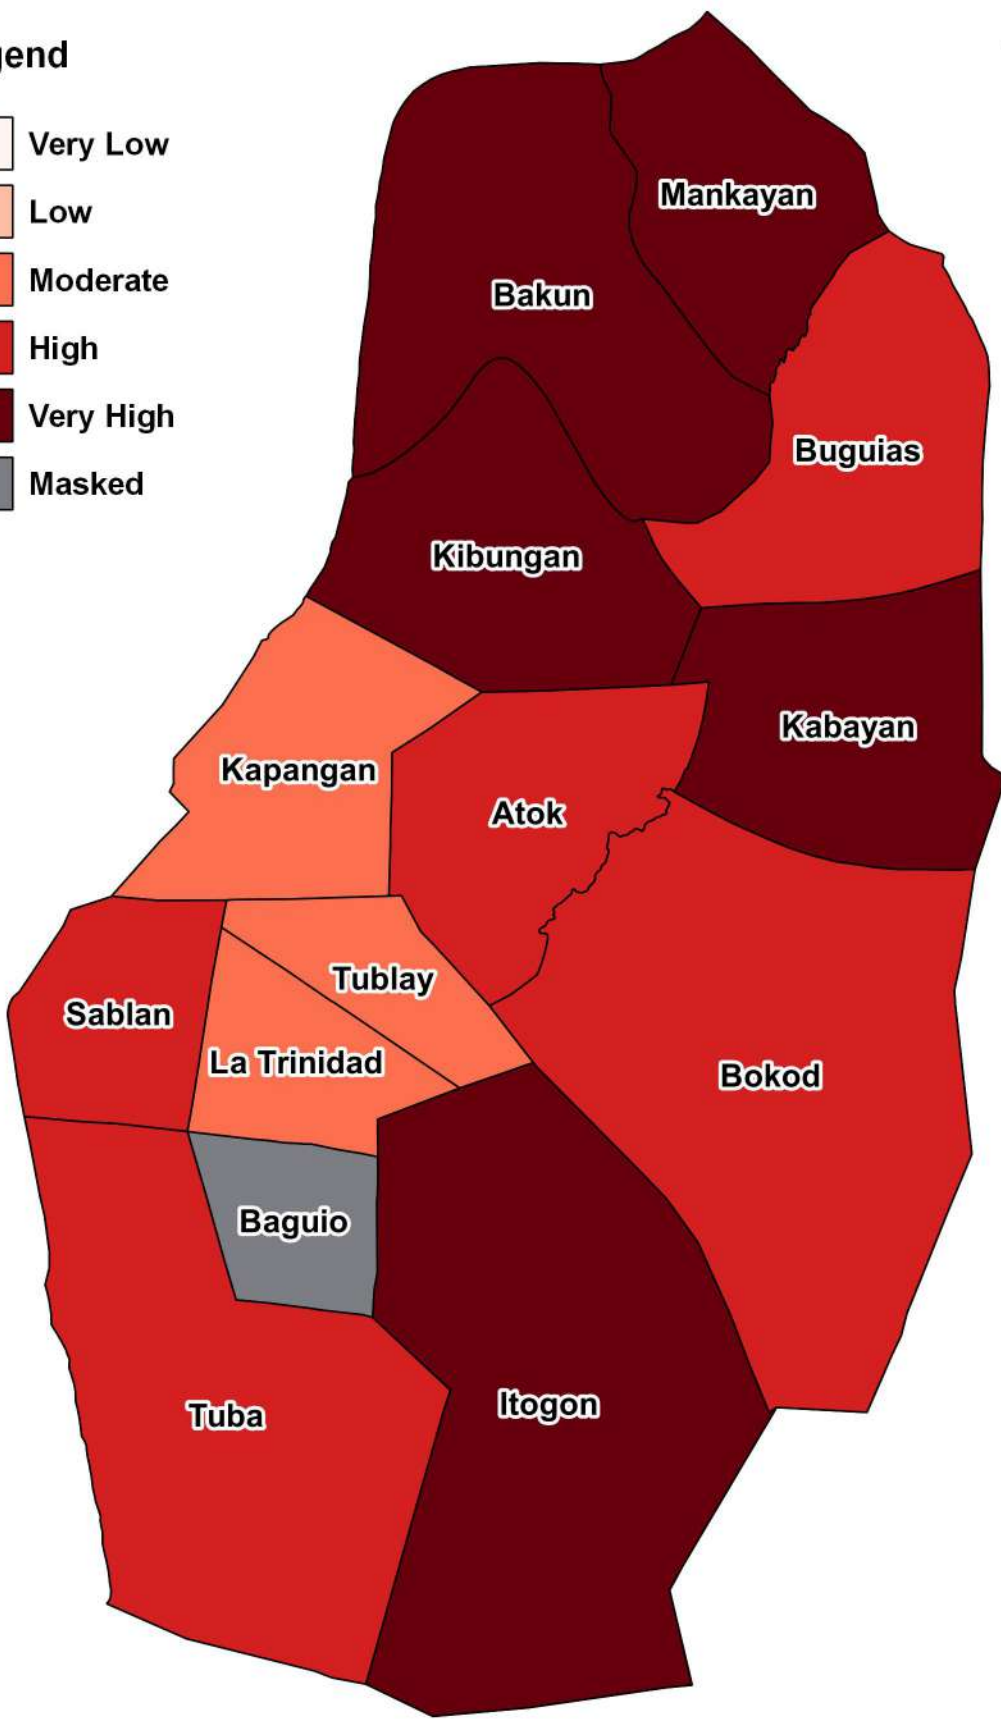

CRVA: Cabbage

Legend

- Very Low
- Low
- Moderate
- High
- Very High
- Masked

60 20 20

Coordinate Reference System:
WGS 84