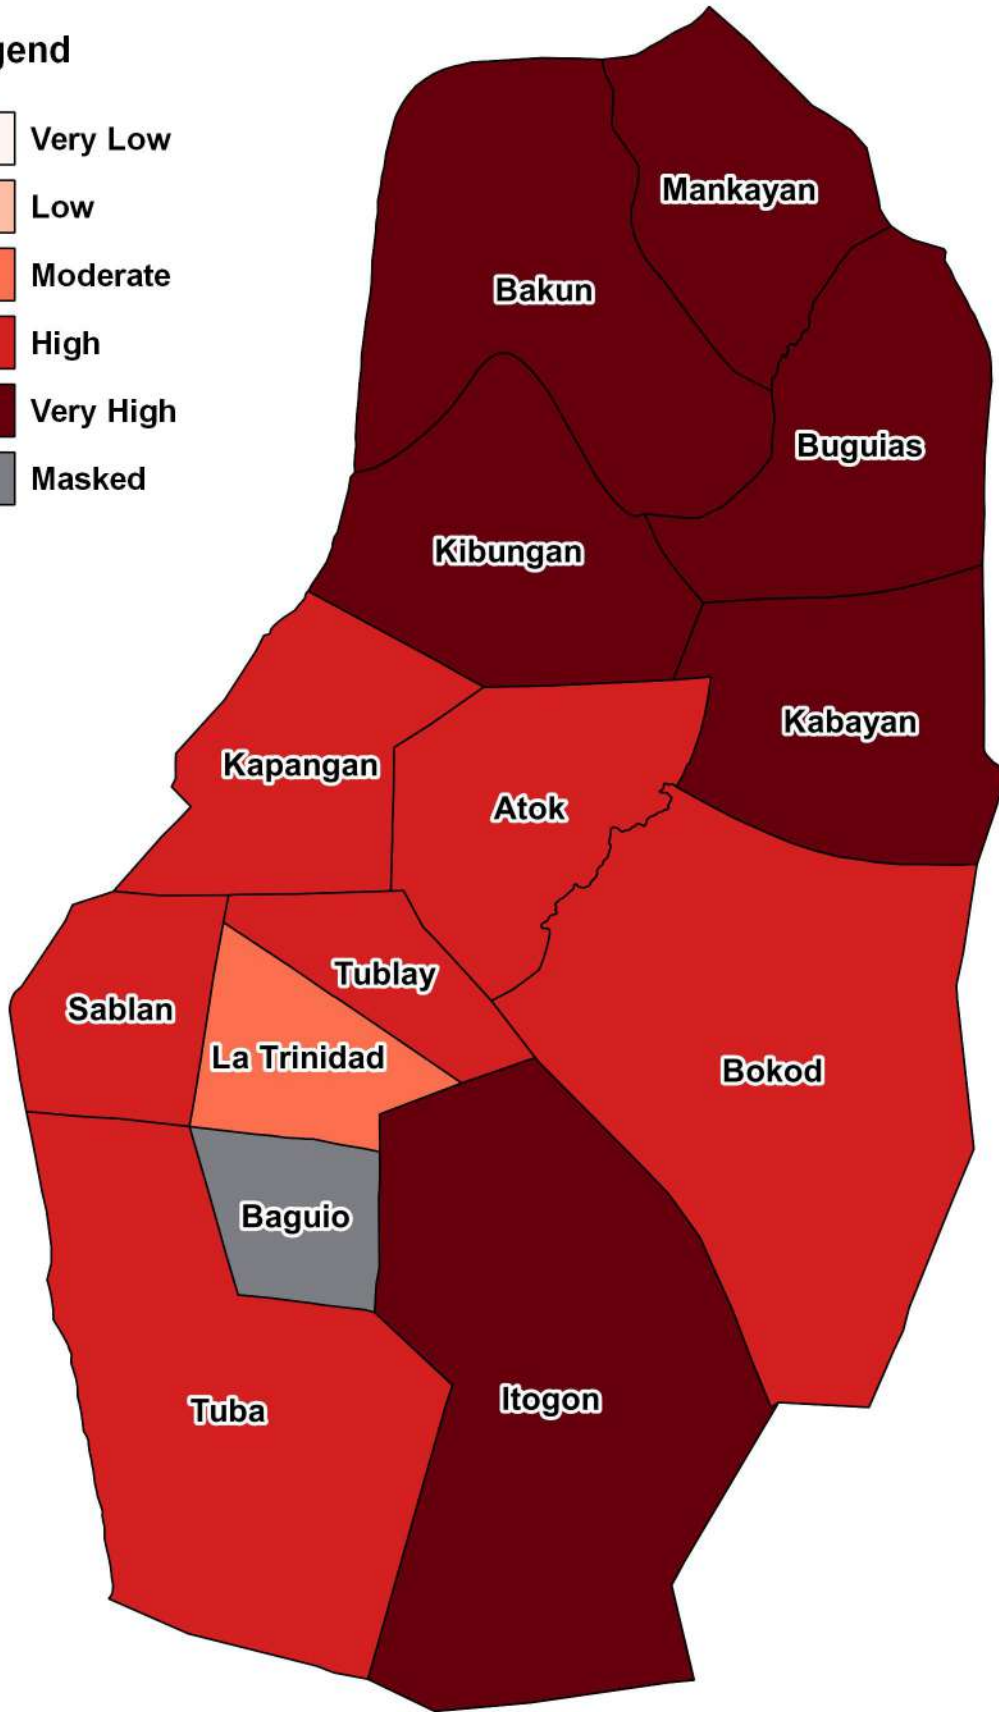

CRVA: Carrot

Legend

60 20 20

Coordinate Reference System:
WGS 84