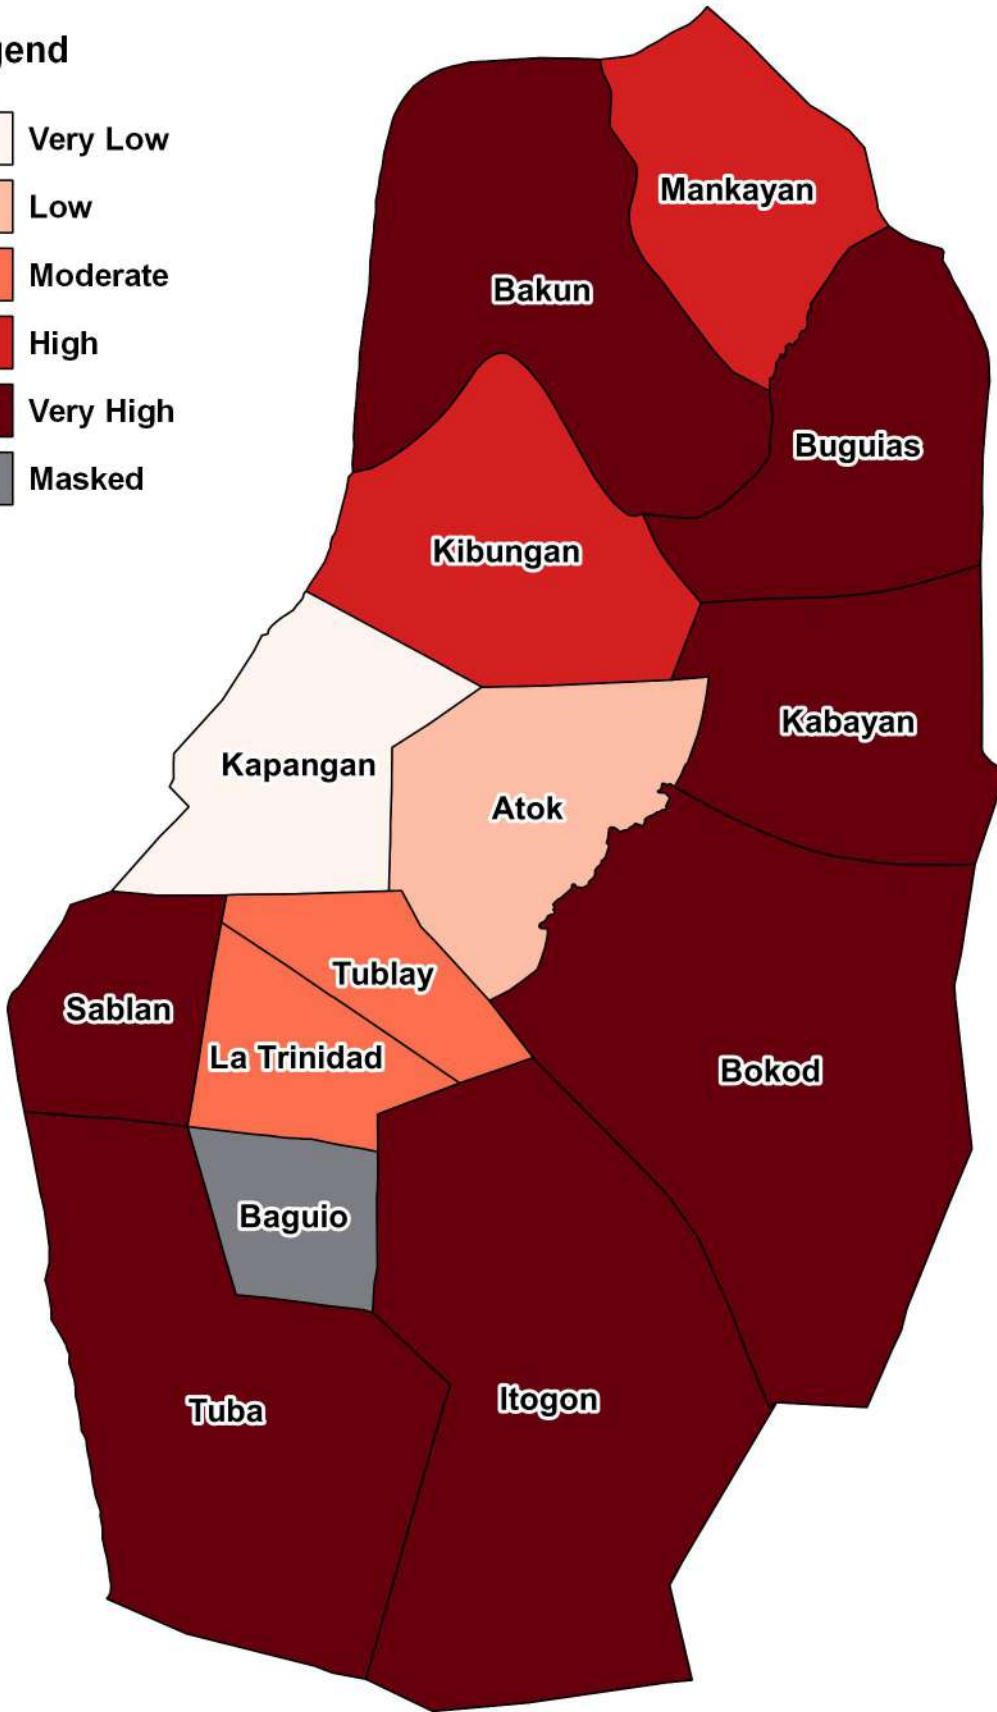

CRVA: Carrot

Legend

- Very Low
- Low
- Moderate
- High
- Very High
- Masked

33 33 33

Coordinate Reference System:
WGS 84