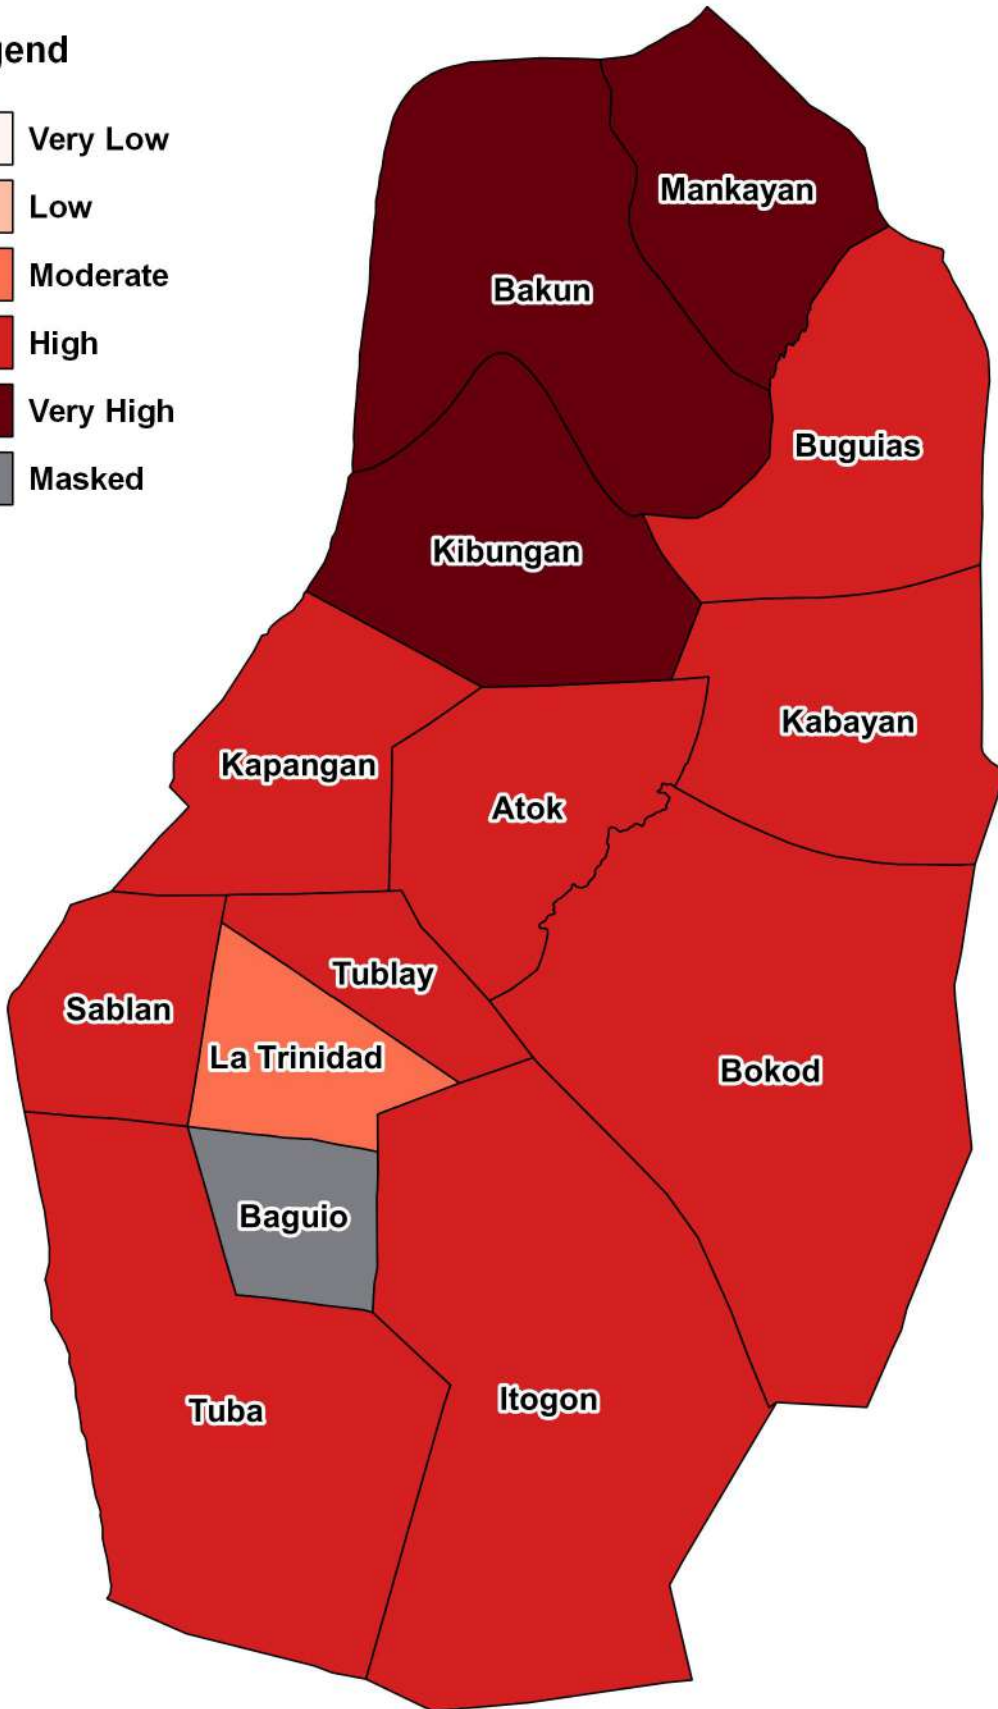

CRVA: Carrot

Legend

- Very Low
- Low
- Moderate
- High
- Very High
- Masked

70 15 15

Coordinate Reference System:
WGS 84