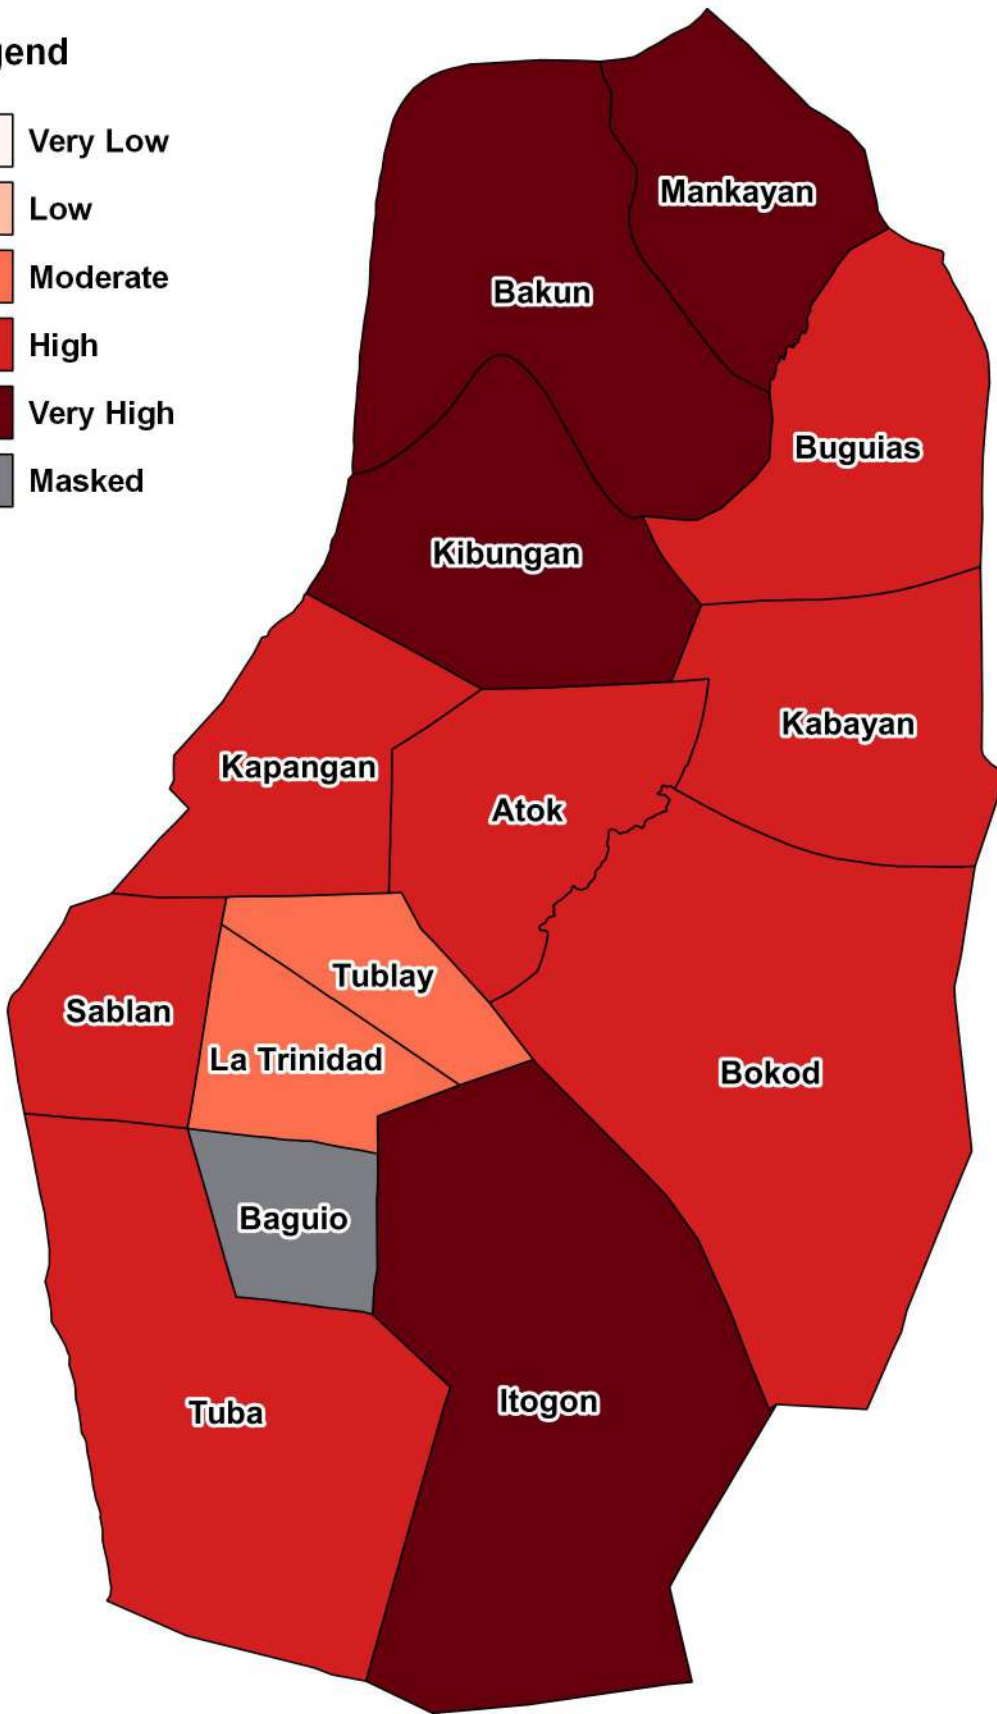

CRVA: Snap Bean

Legend

- Very Low
- Low
- Moderate
- High
- Very High
- Masked

70 15 15

Coordinate Reference System:
WGS 84