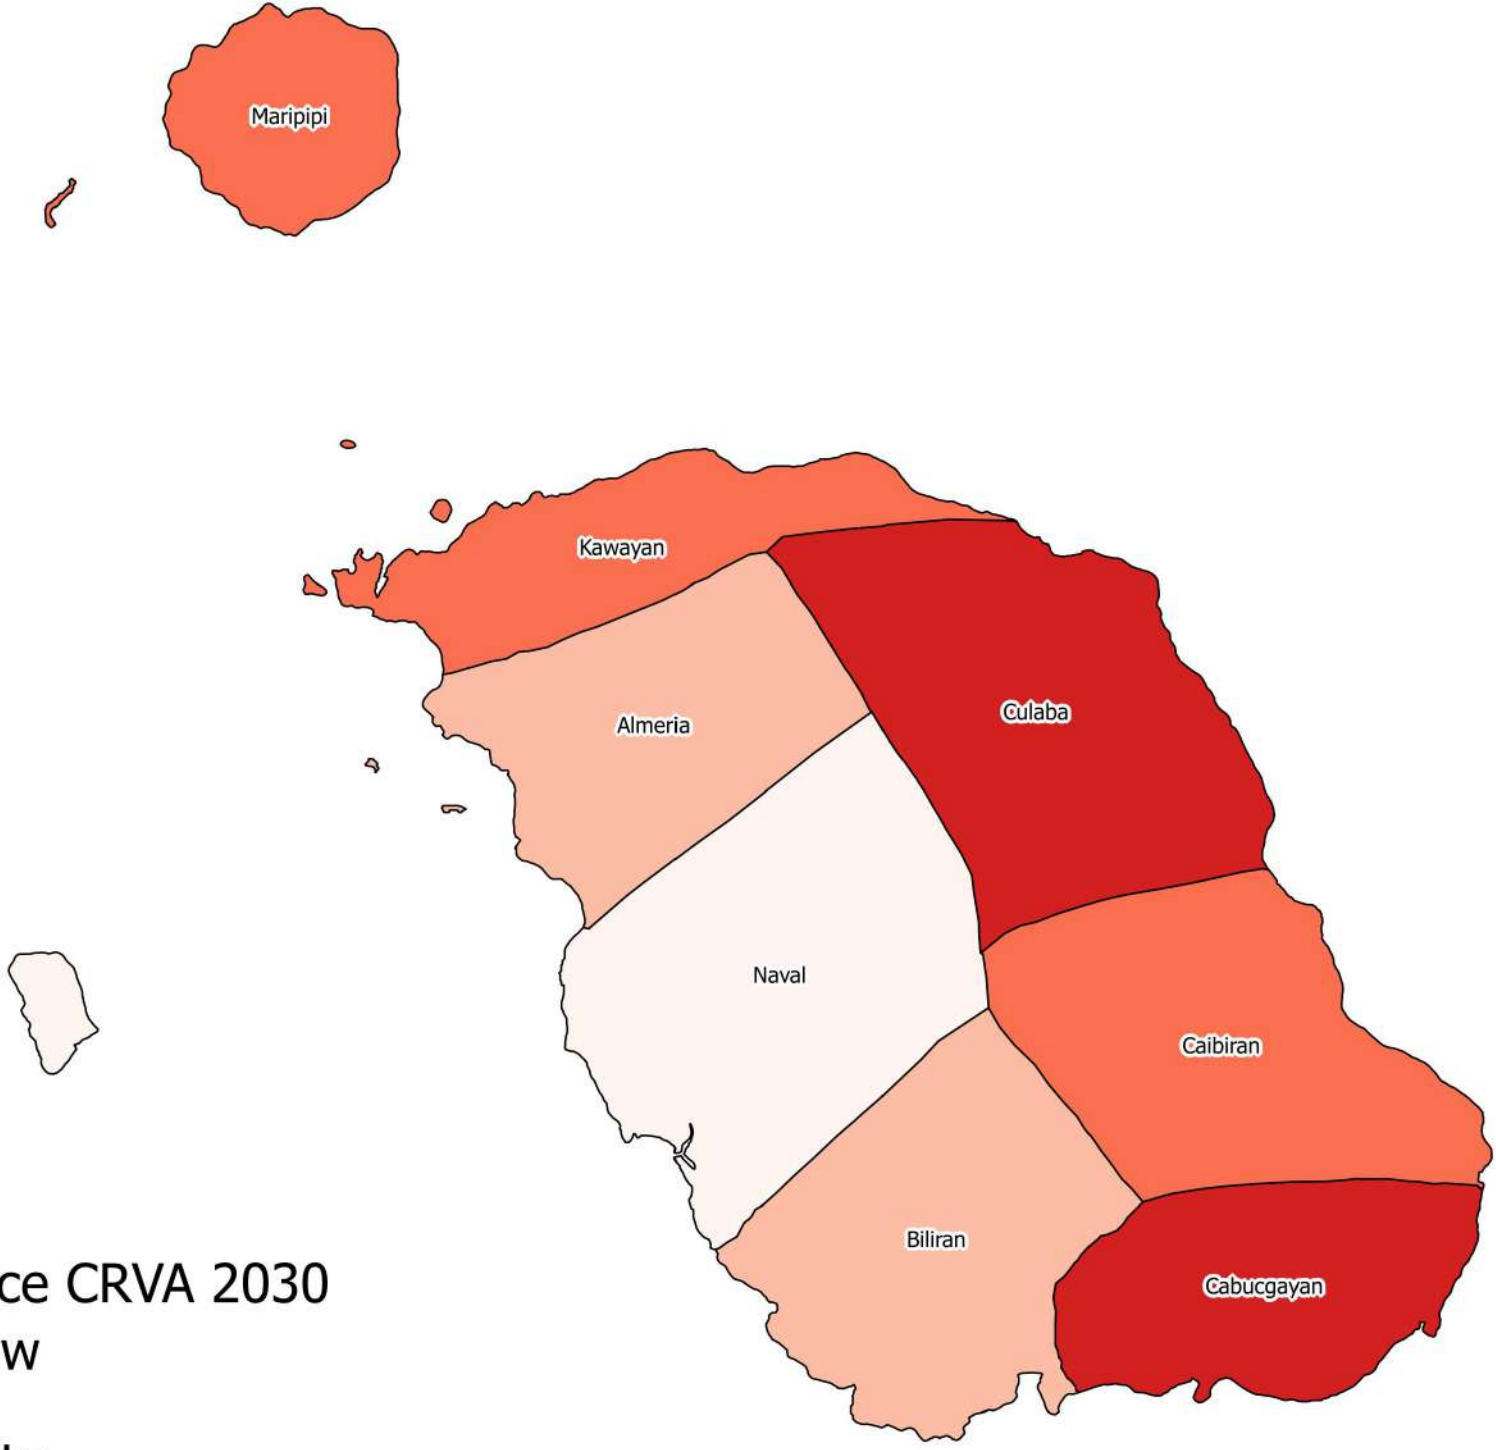

# PAKBET VEGETABLES CRVA IN BILIRAN PROVINCE FOR THE YEAR 2030

## Legend

Pakbet Vegetables CRVA 2030

- Very Low
- Low
- Moderate
- High
- Very High

# RAINFED RICE CRVA IN BILIRAN PROVINCE FOR THE YEAR 2030