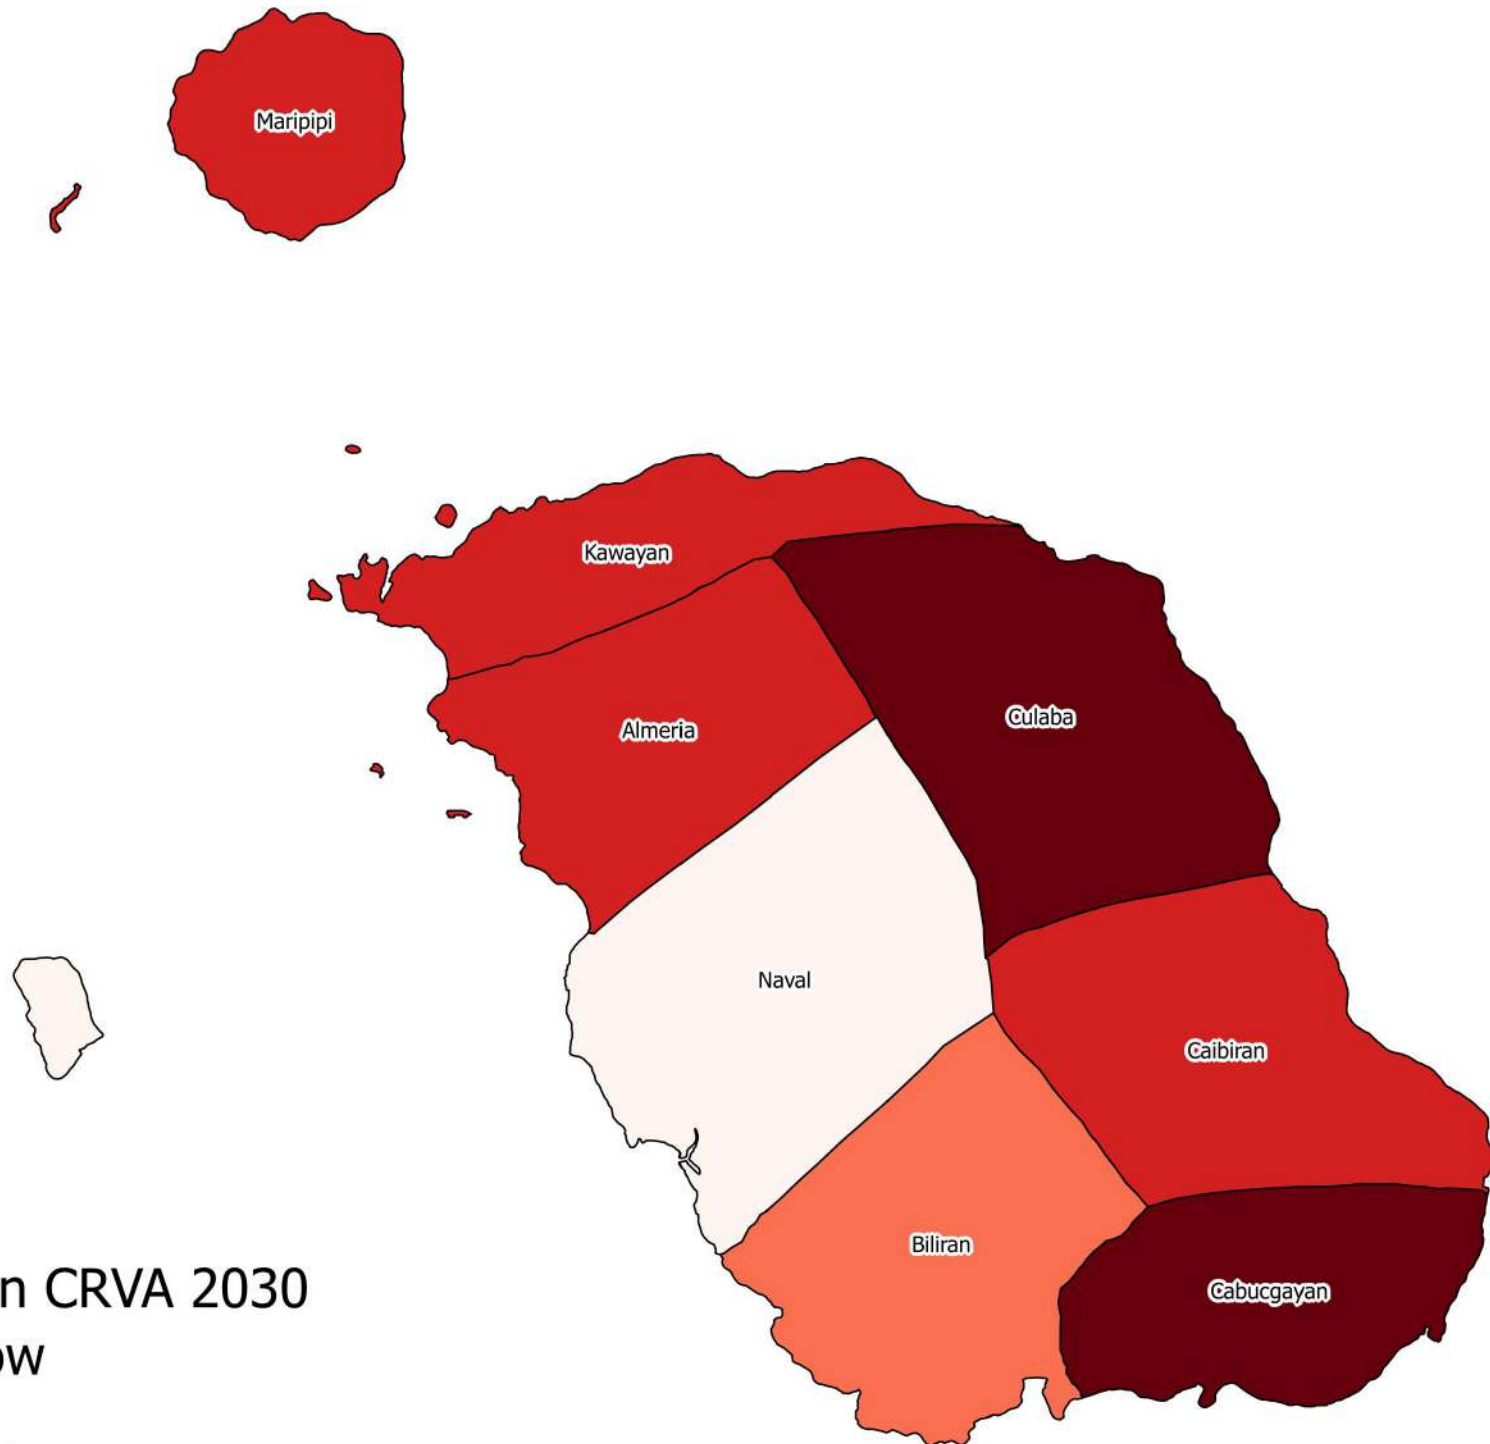

MAIZE/CORN CRVA IN BILIRAN PROVINCE FOR THE YEAR 2030