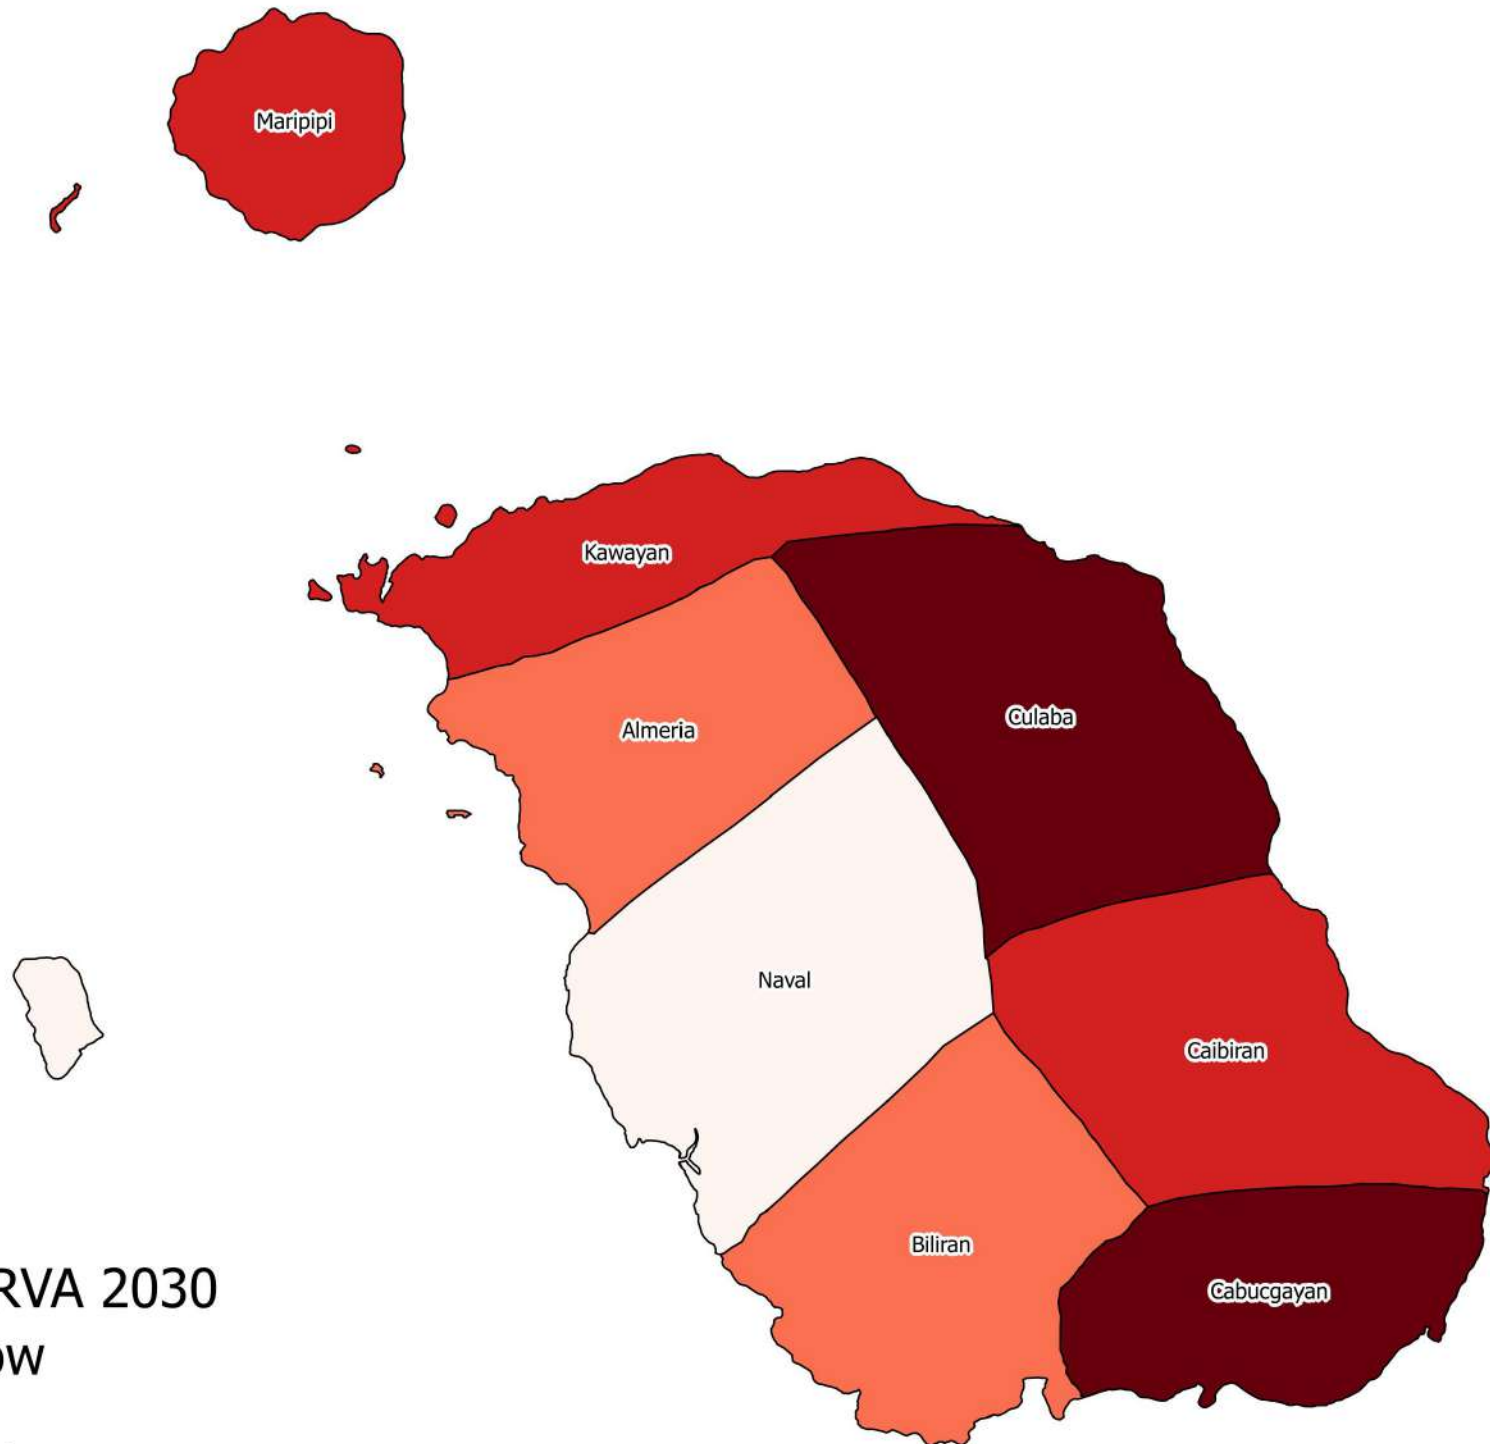

# ABACA CRVA IN BILIRAN PROVINCE FOR THE YEAR 2030

## Legend

Abaca CRVA 2030

- Very Low
- Low
- Moderate
- High
- Very High

# BANANA CRVA IN BILIRAN PROVINCE FOR THE YEAR 2030