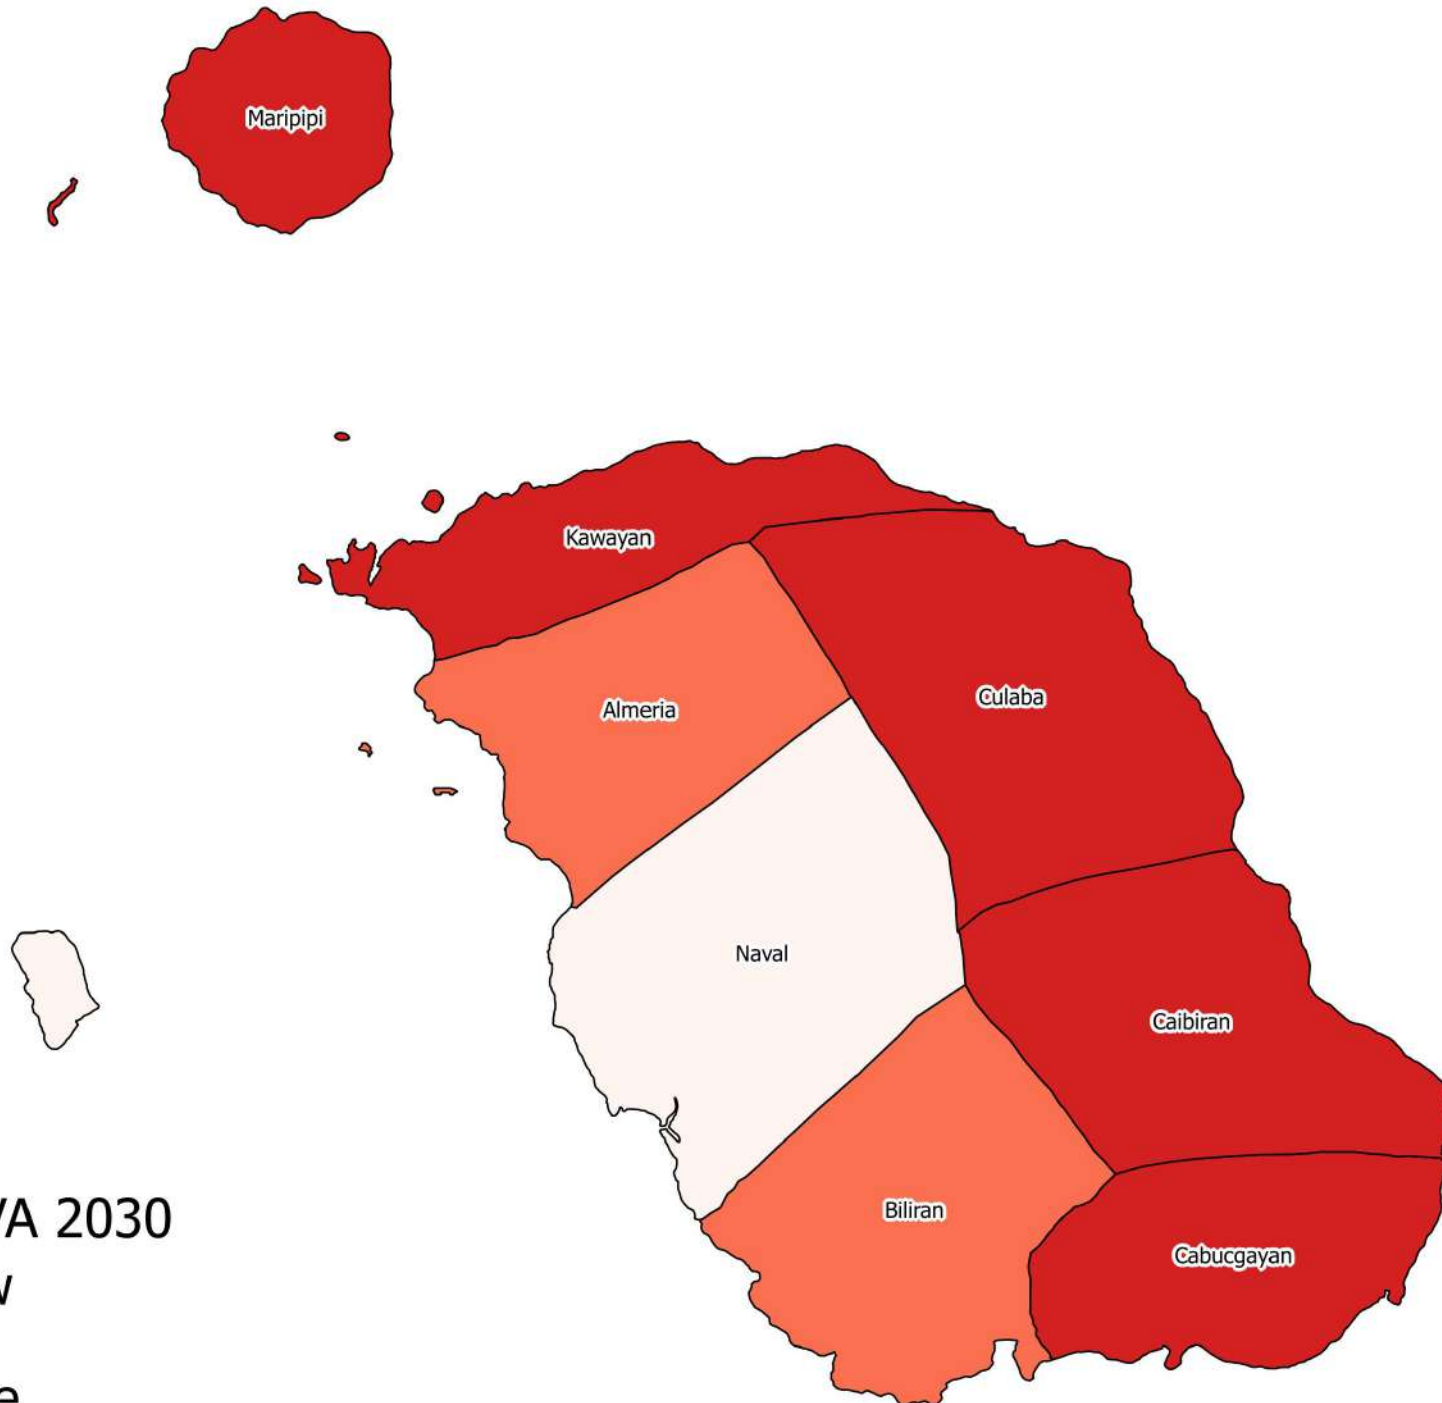

# JACKFRUIT CRVA IN BILIRAN PROVINCE FOR THE YEAR 2030

## Legend

Jackfruit CRVA 2030

- Very Low
- Low
- Moderate
- High
- Very High

# NAPIER CRVA IN BILIRAN PROVINCE FOR THE YEAR 2030

# PEANUT CRVA IN BILIRAN PROVINCE FOR THE YEAR 2030