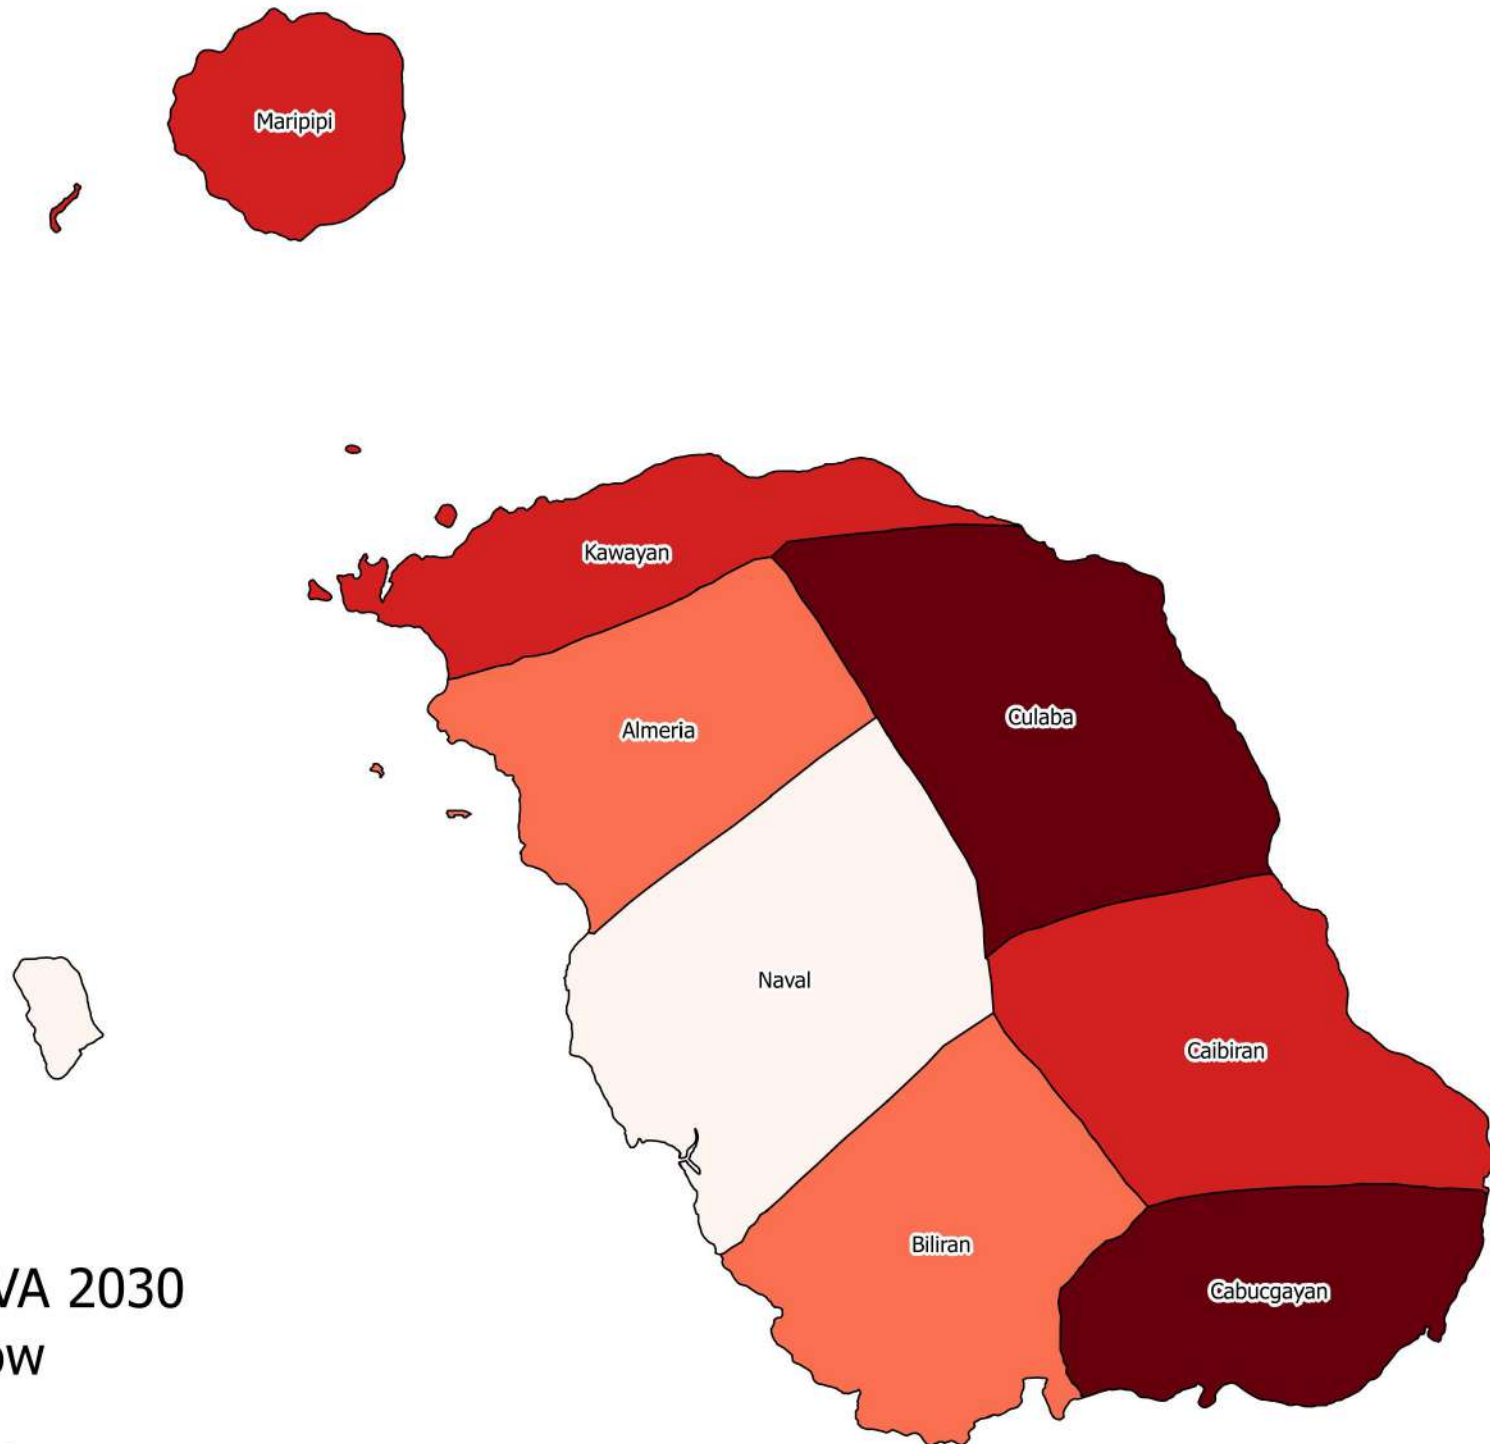

# ABACA CRVA IN BILIRAN PROVINCE FOR THE YEAR 2030

# BANANA CRVA IN BILIRAN PROVINCE FOR THE YEAR 2030

## Legend

Banana CRVA 2030

- Very Low
- Low
- Moderate
- High
- Very High

# CACAO CRVA IN BILIRAN PROVINCE FOR THE YEAR 2030