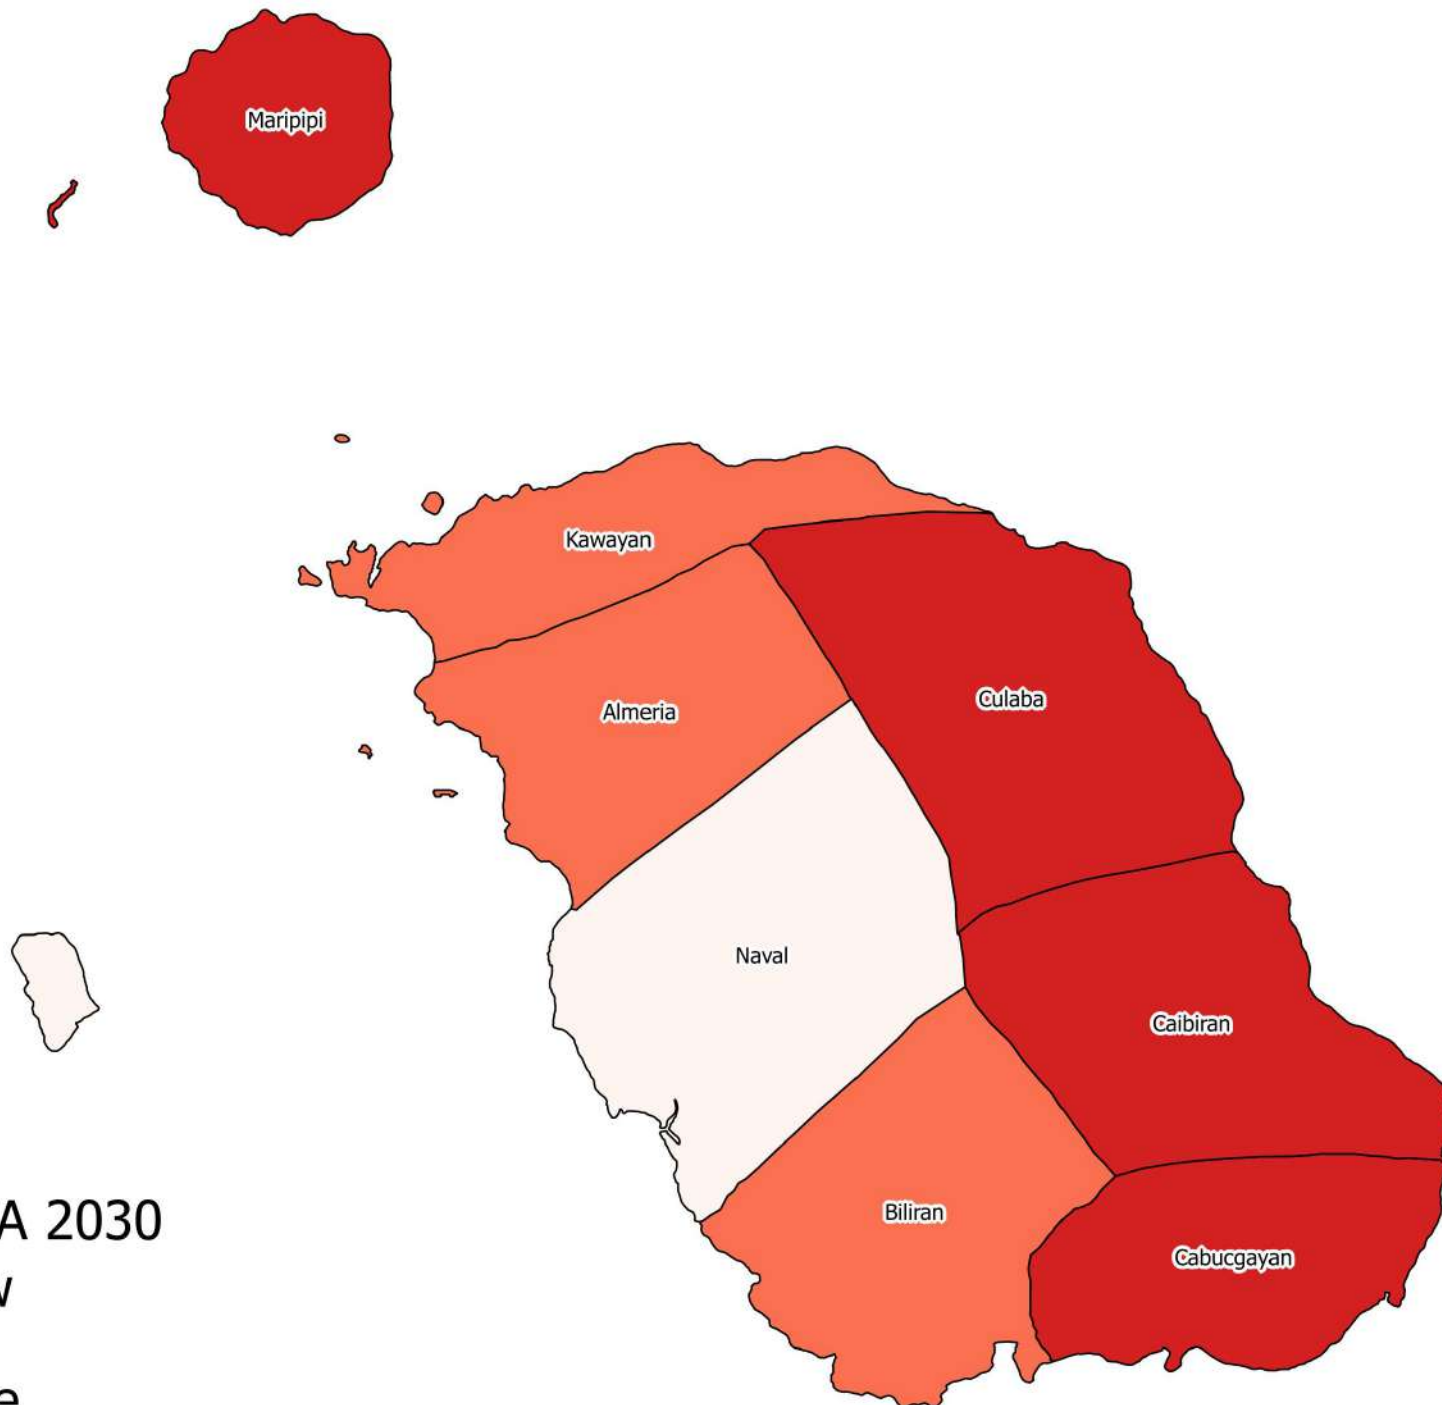

NAPIER CRVA IN BILIRAN PROVINCE FOR THE YEAR 2030