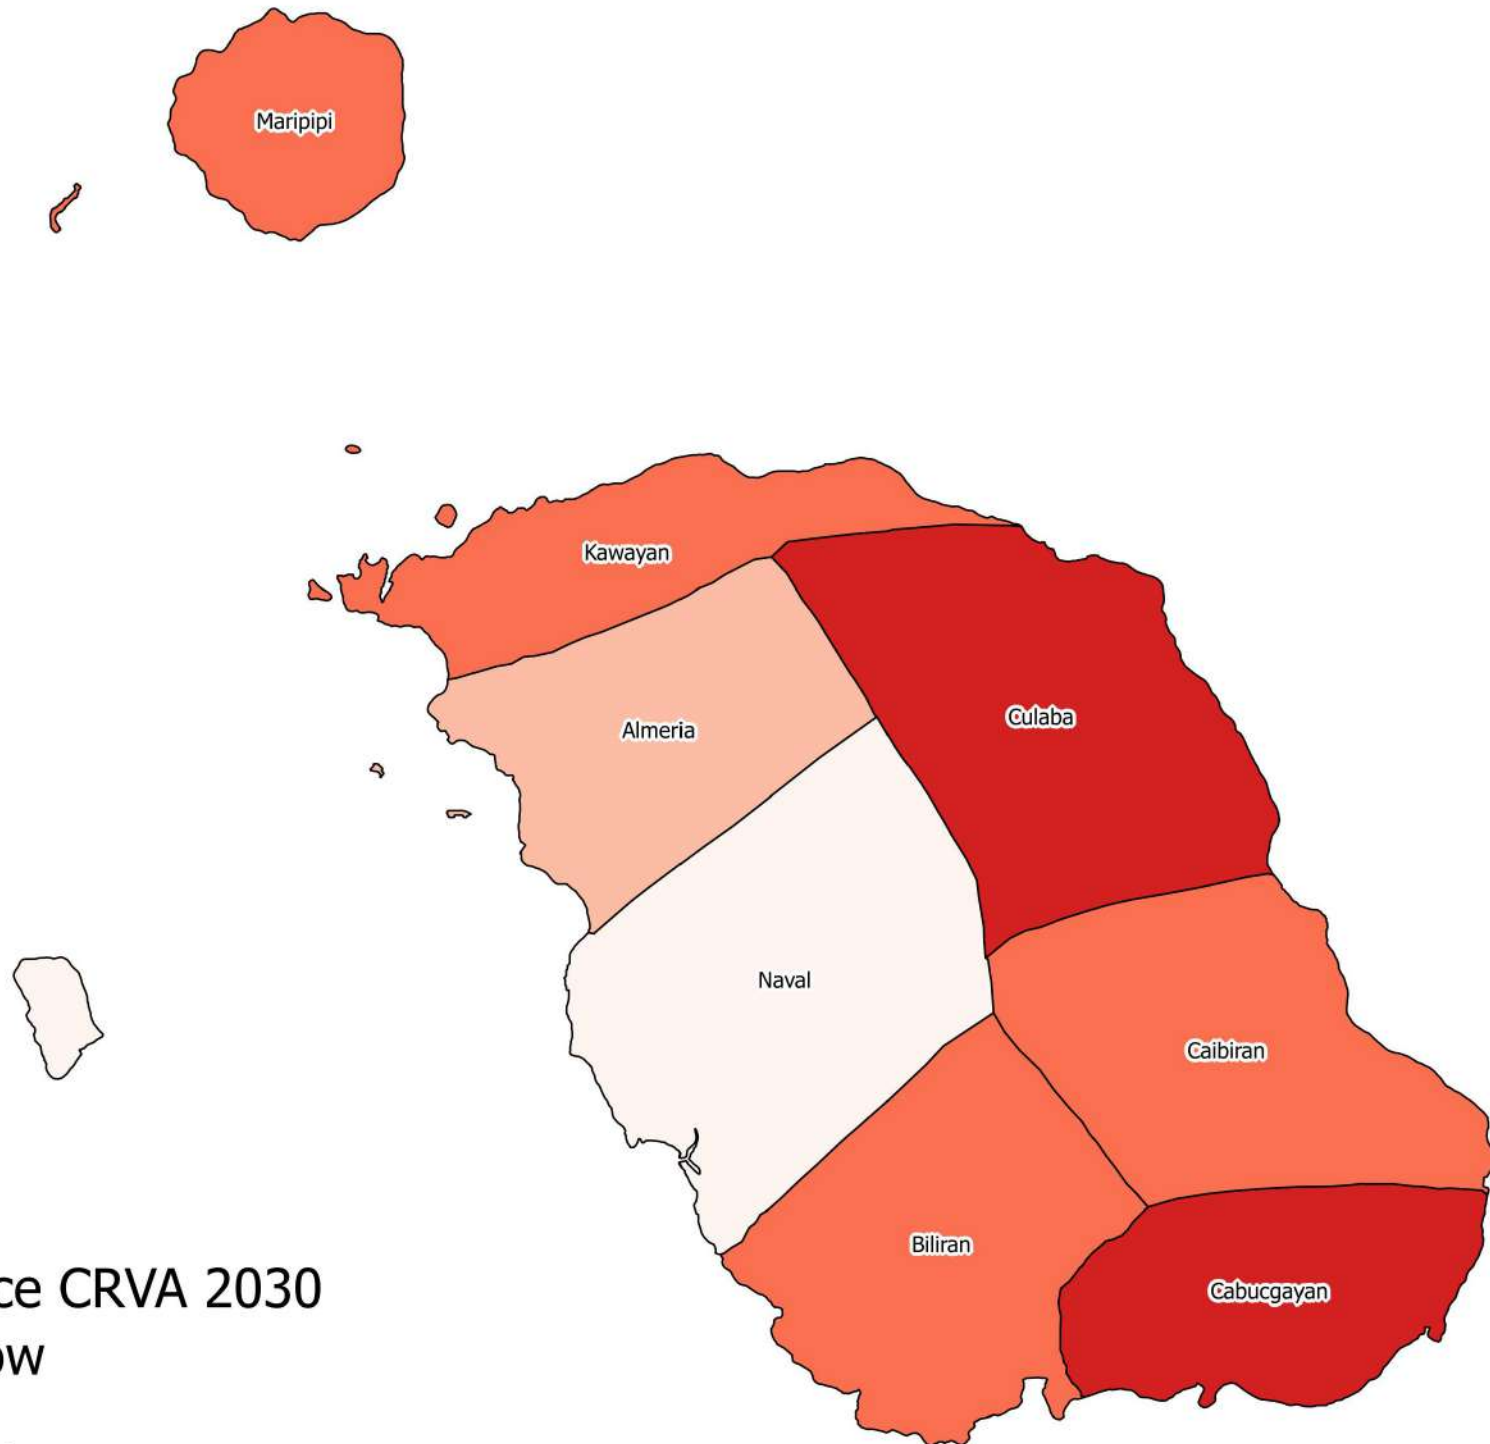

UPLAND RICE CRVA IN BILIRAN PROVINCE FOR THE YEAR 2030