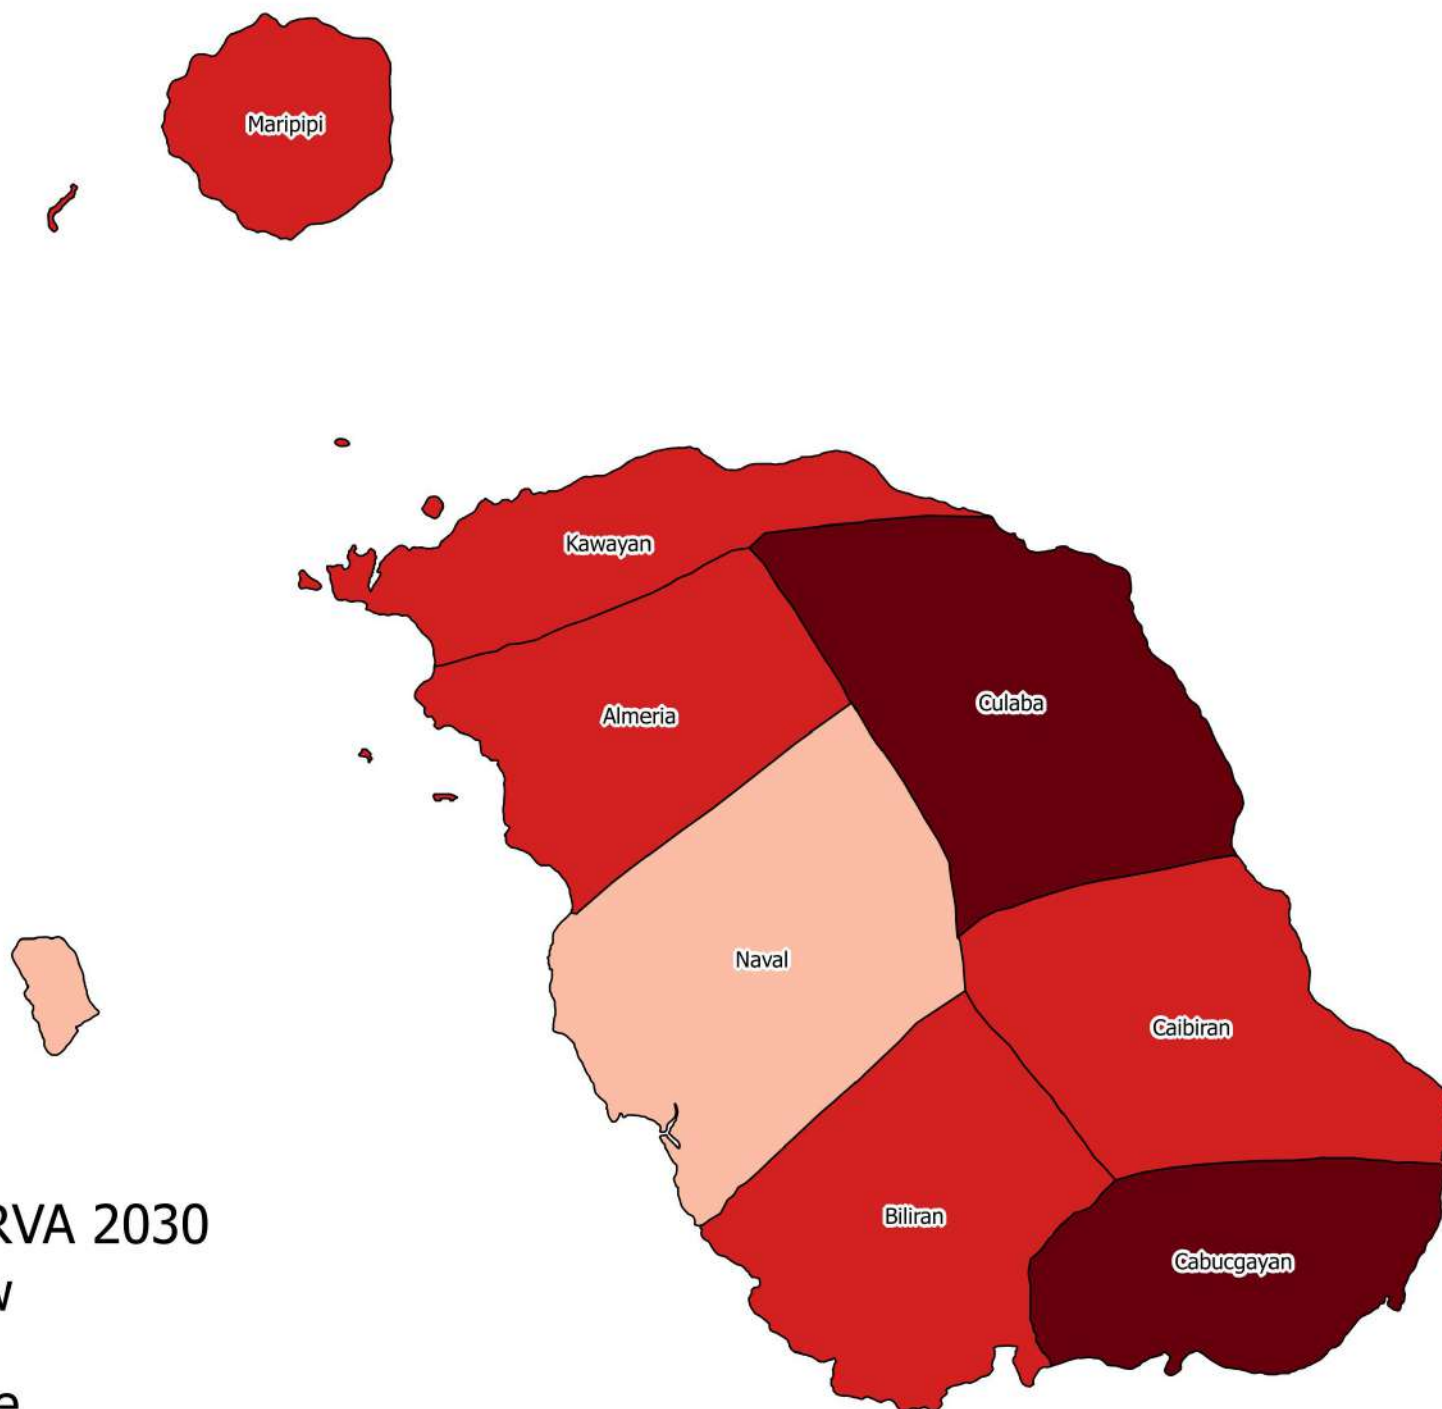

# GABI CRVA IN BILIRAN PROVINCE FOR THE YEAR 2030

# GINGER CRVA IN BILIRAN PROVINCE FOR THE YEAR 2030

## Legend

Ginger CRVA 2030

- Very Low
- Low
- Moderate
- High
- Very High

# JACKFRUIT CRVA IN BILIRAN PROVINCE FOR THE YEAR 2030