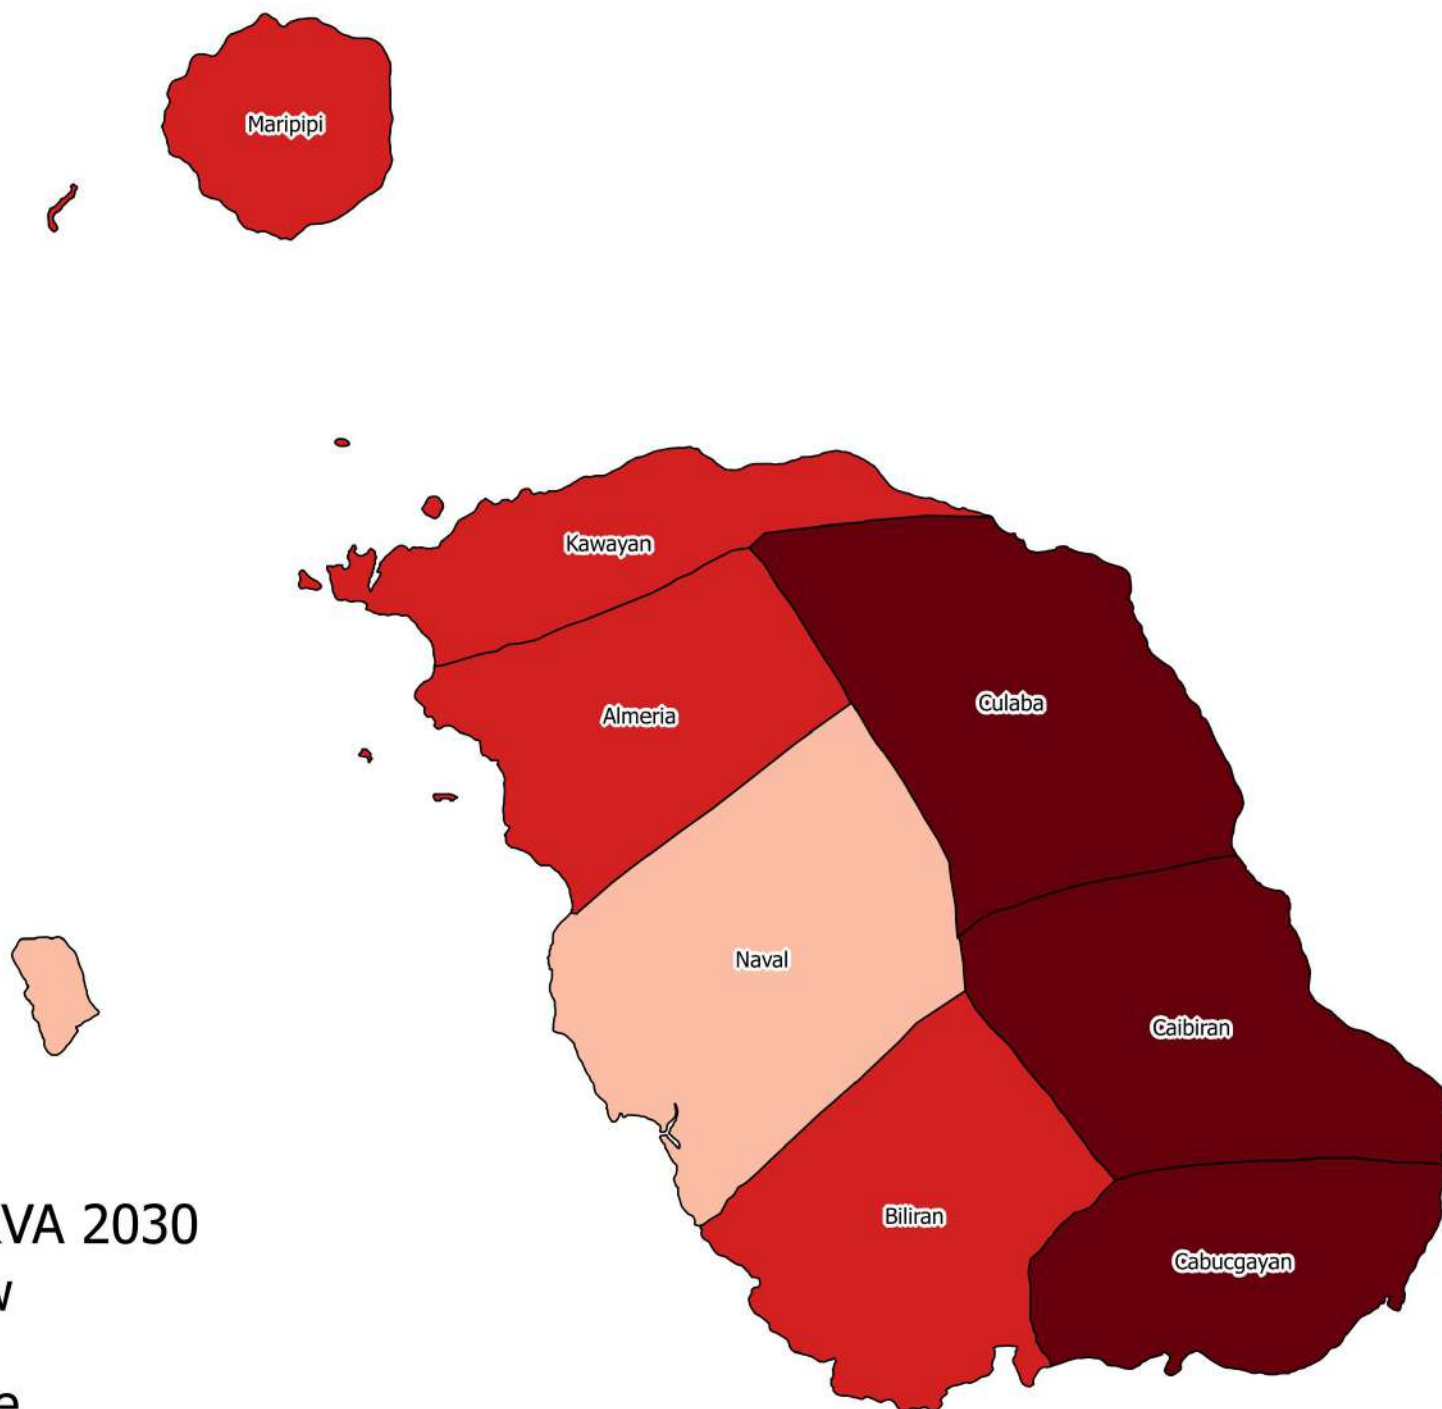

# UPLAND RICE CRVA IN BILIRAN PROVINCE FOR THE YEAR 2030

## Legend

Upland Rice CRVA 2030

- Very Low
- Low
- Moderate
- High
- Very High

# CASSAVA CRVA IN BILIRAN PROVINCE FOR THE YEAR 2030