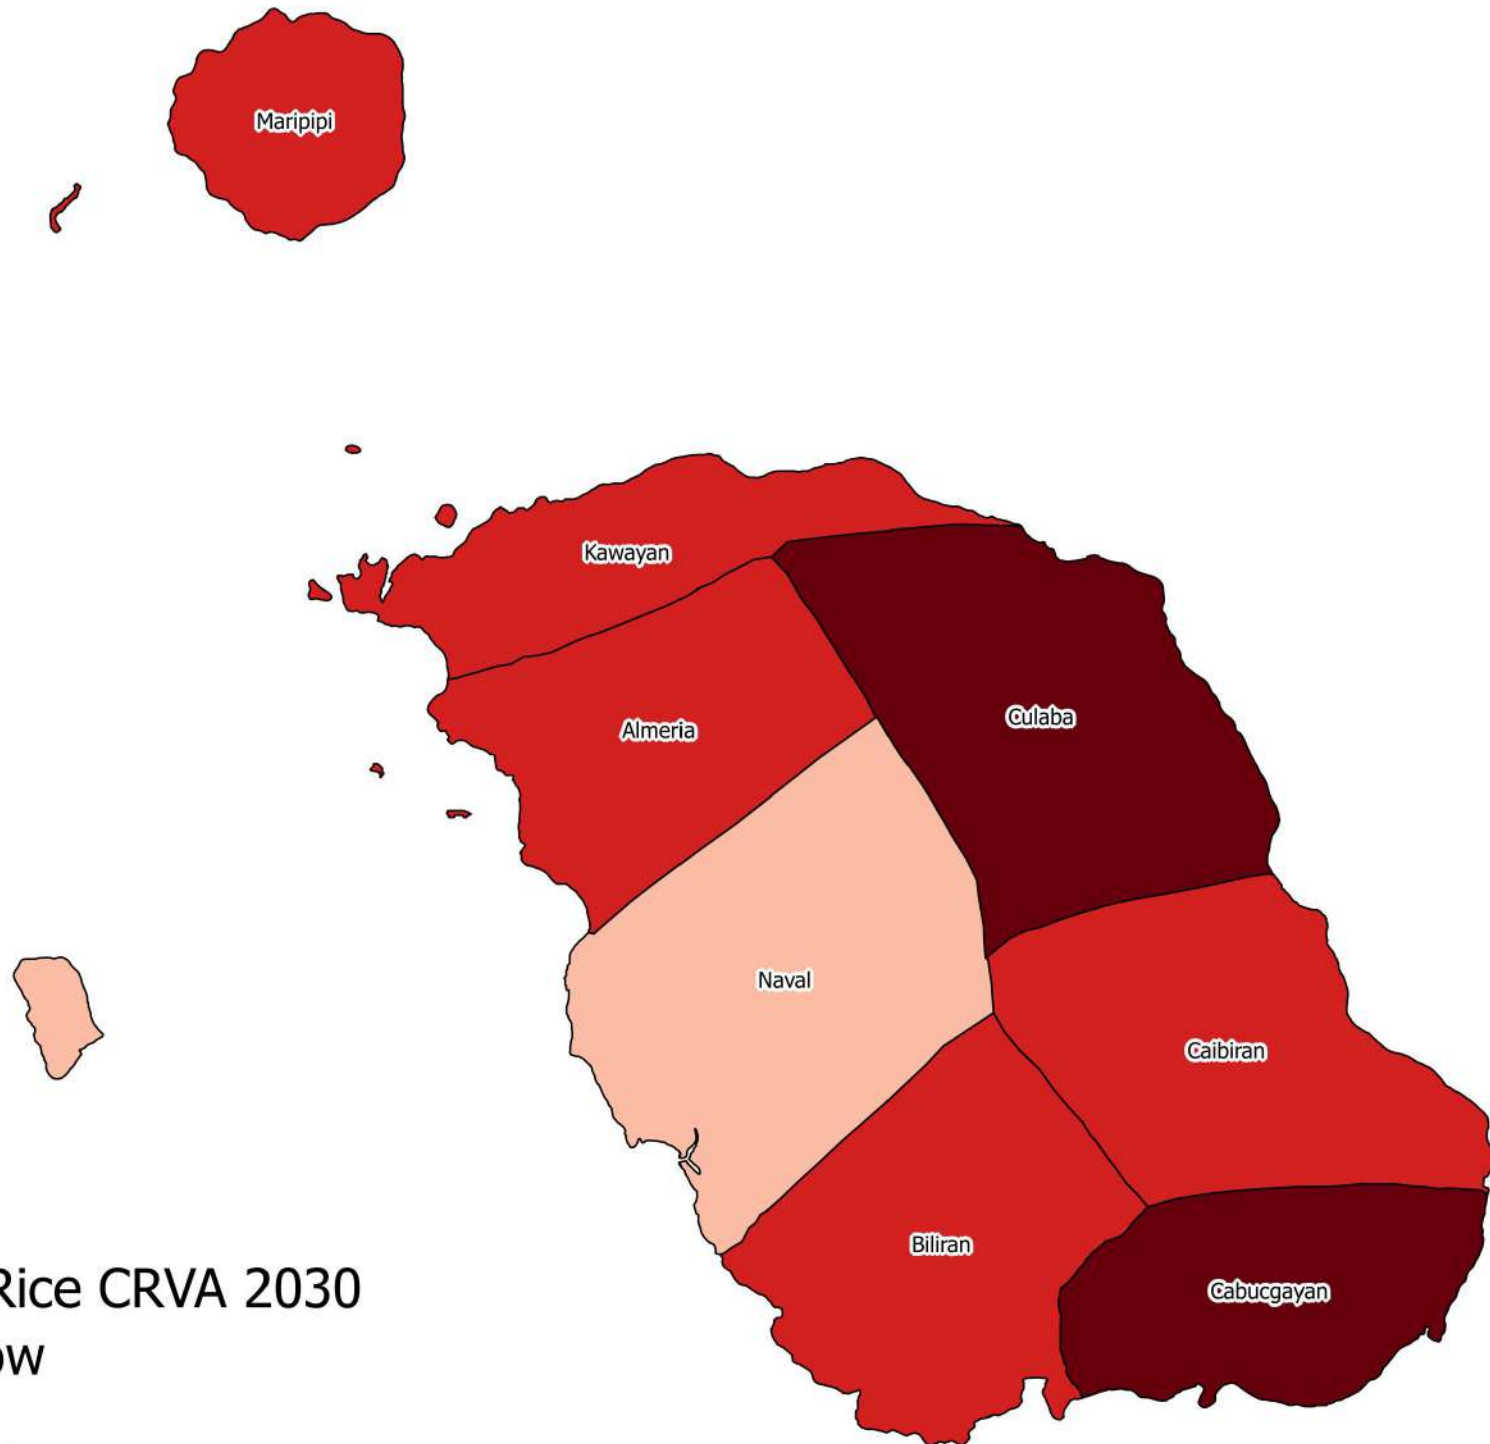

IRRIGATED RICE CRVA IN BILIRAN PROVINCE FOR THE YEAR 2030