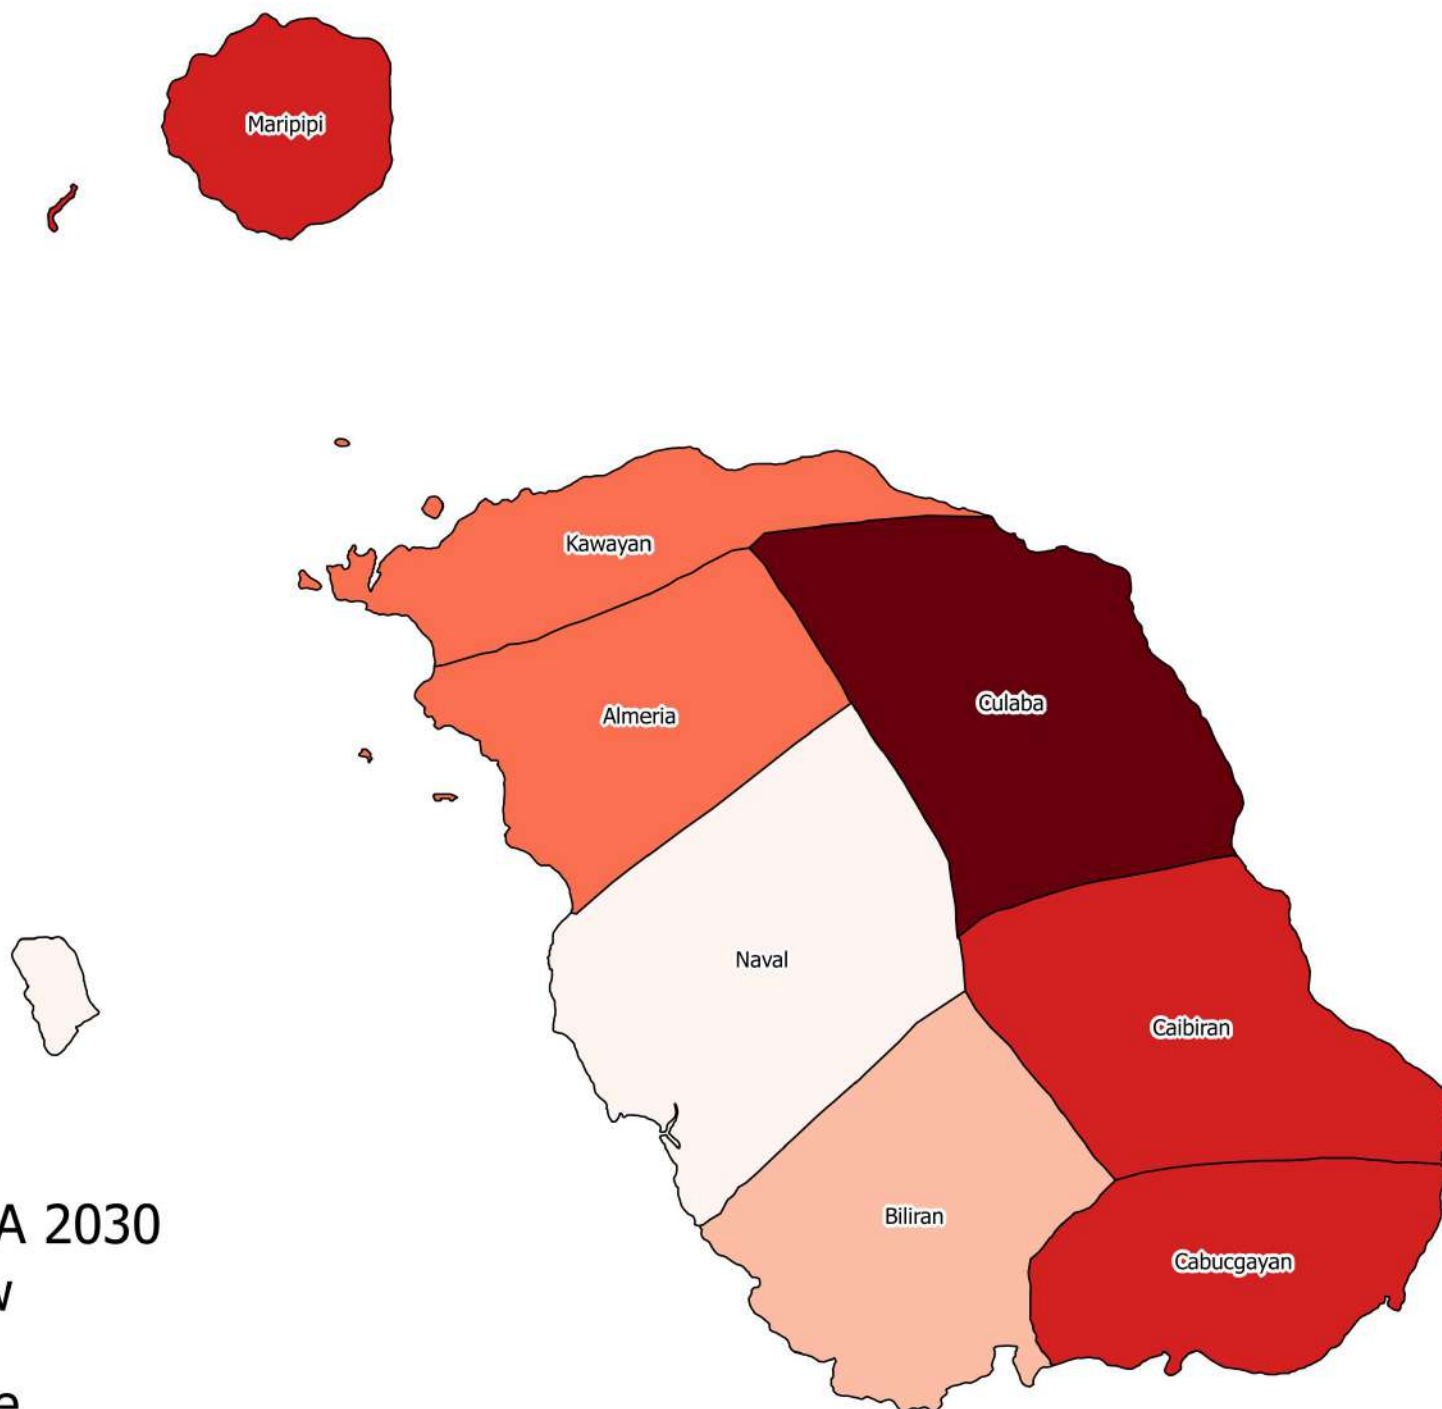

# CASSAVA CRVA IN BILIRAN PROVINCE FOR THE YEAR 2030

## Legend

Cassava CRVA 2030

- Very Low
- Low
- Moderate
- High
- Very High

# COFFEE CRVA IN BILIRAN PROVINCE FOR THE YEAR 2030