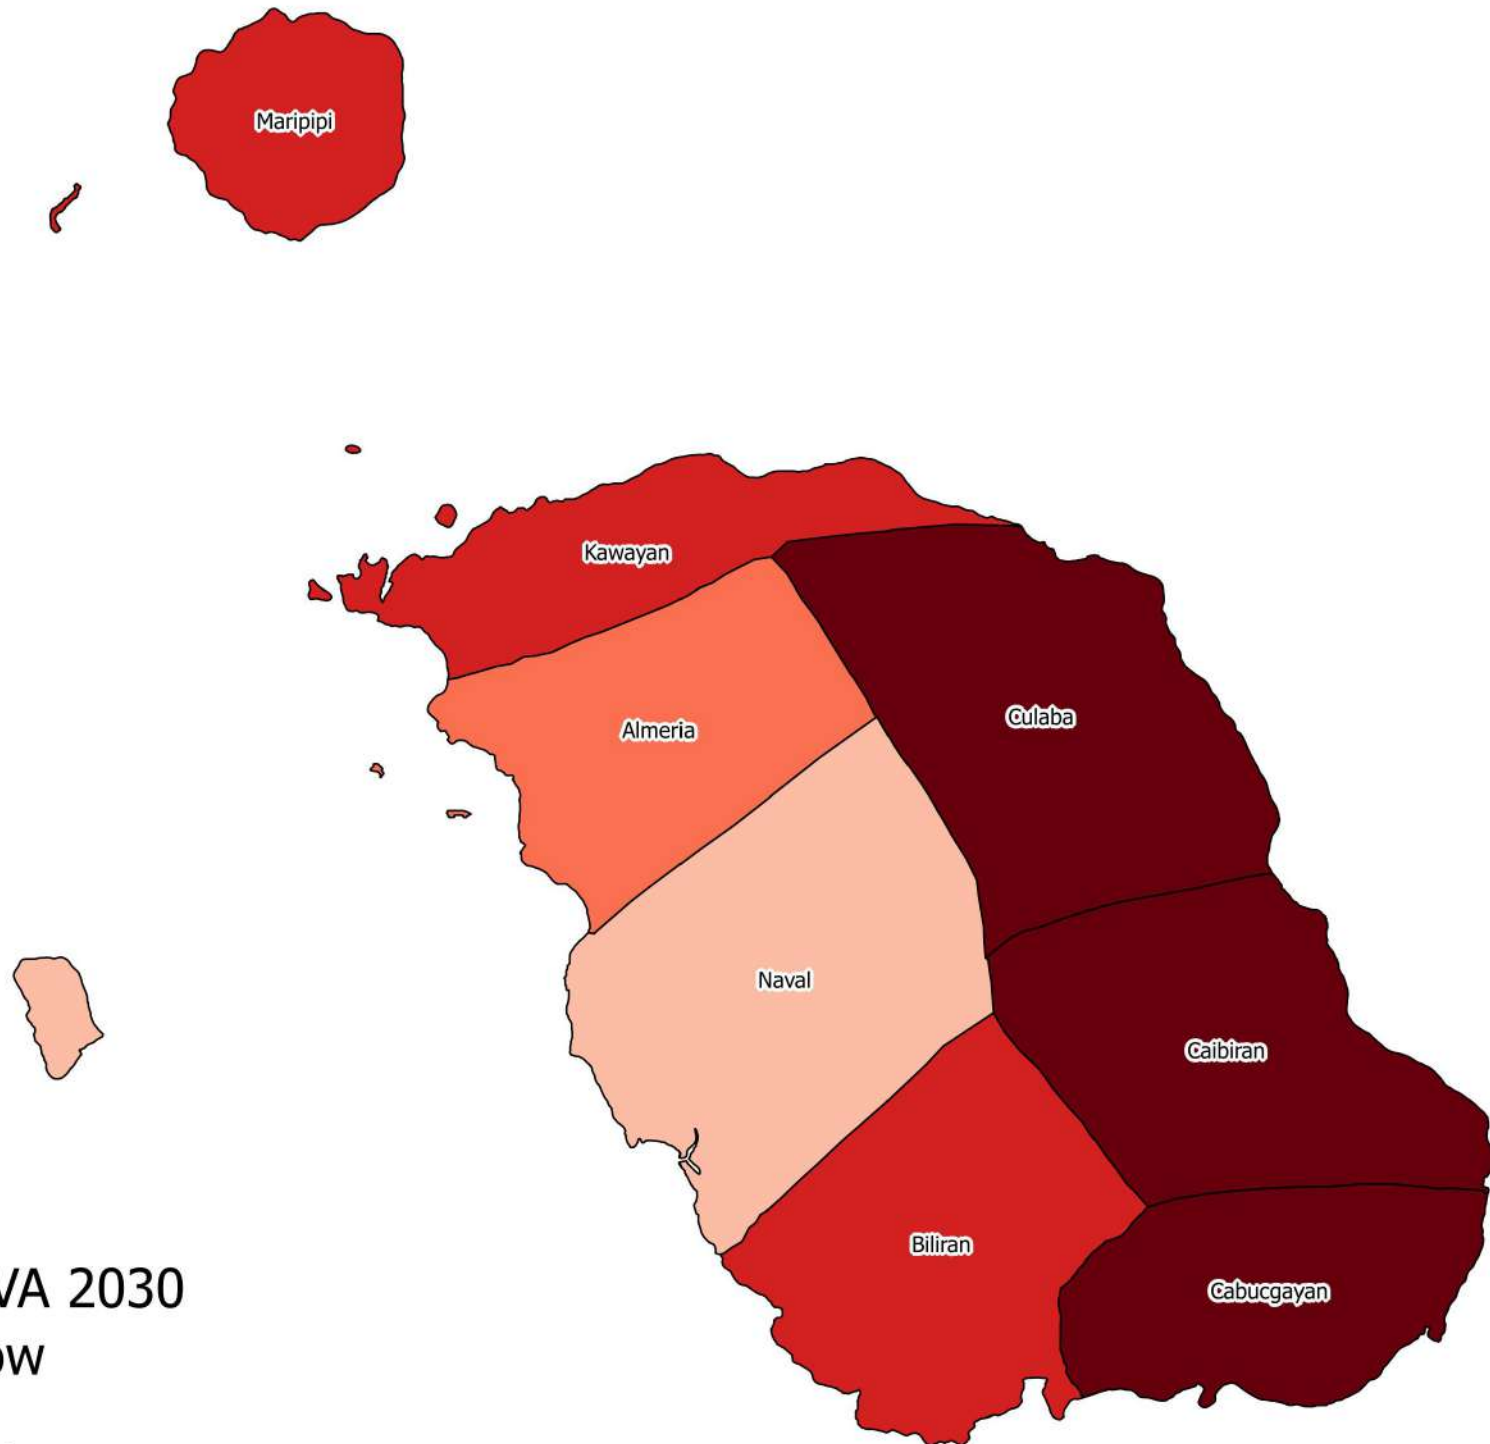

# ABACA CRVA IN BILIRAN PROVINCE FOR THE YEAR 2030

## Legend

Abaca CRVA 2030

- Very Low
- Low
- Moderate
- High
- Very High

# BANANA CRVA IN BILIRAN PROVINCE FOR THE YEAR 2030