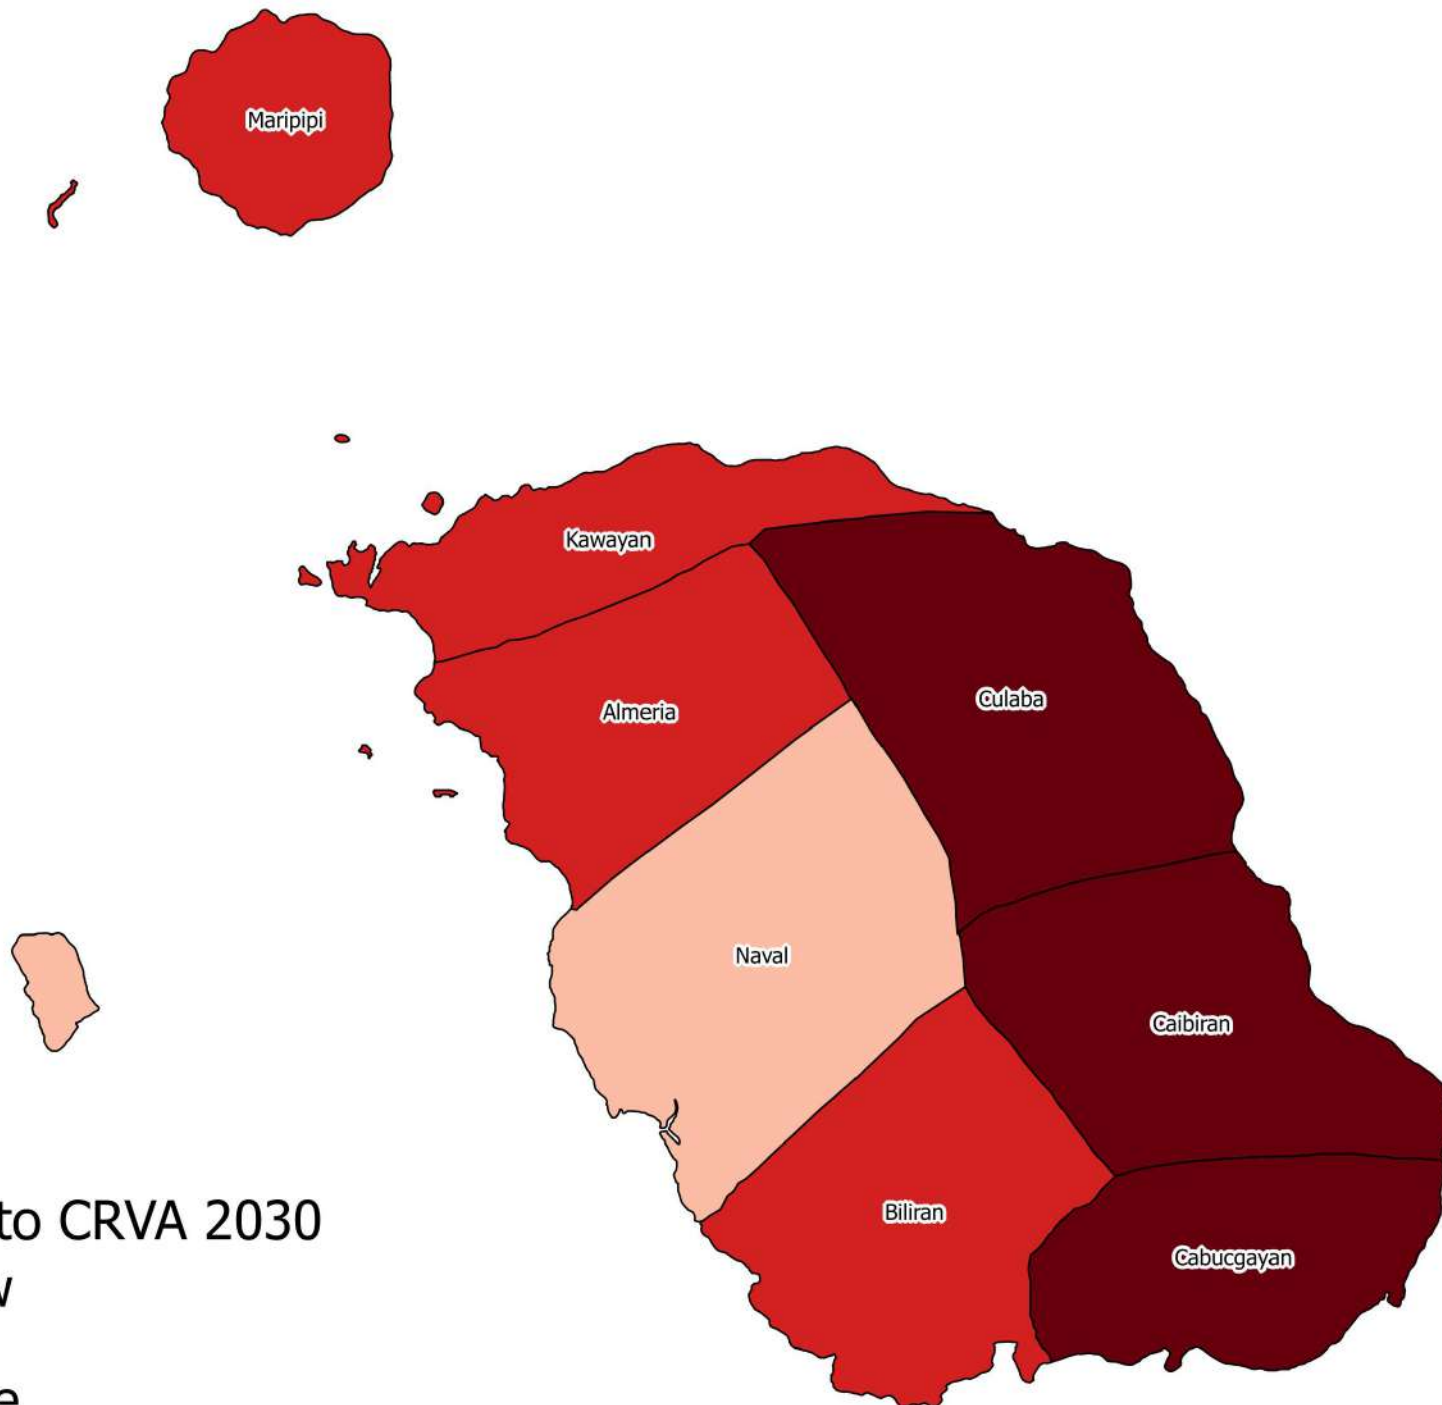

# NAPIER CRVA IN BILIRAN PROVINCE FOR THE YEAR 2030

# PEANUT CRVA IN BILIRAN PROVINCE FOR THE YEAR 2030

## Legend

Peanut CRVA 2030

- Very Low
- Low
- Moderate
- High
- Very High

# SWEET POTATO CRVA IN BILIRAN PROVINCE FOR THE YEAR 2030