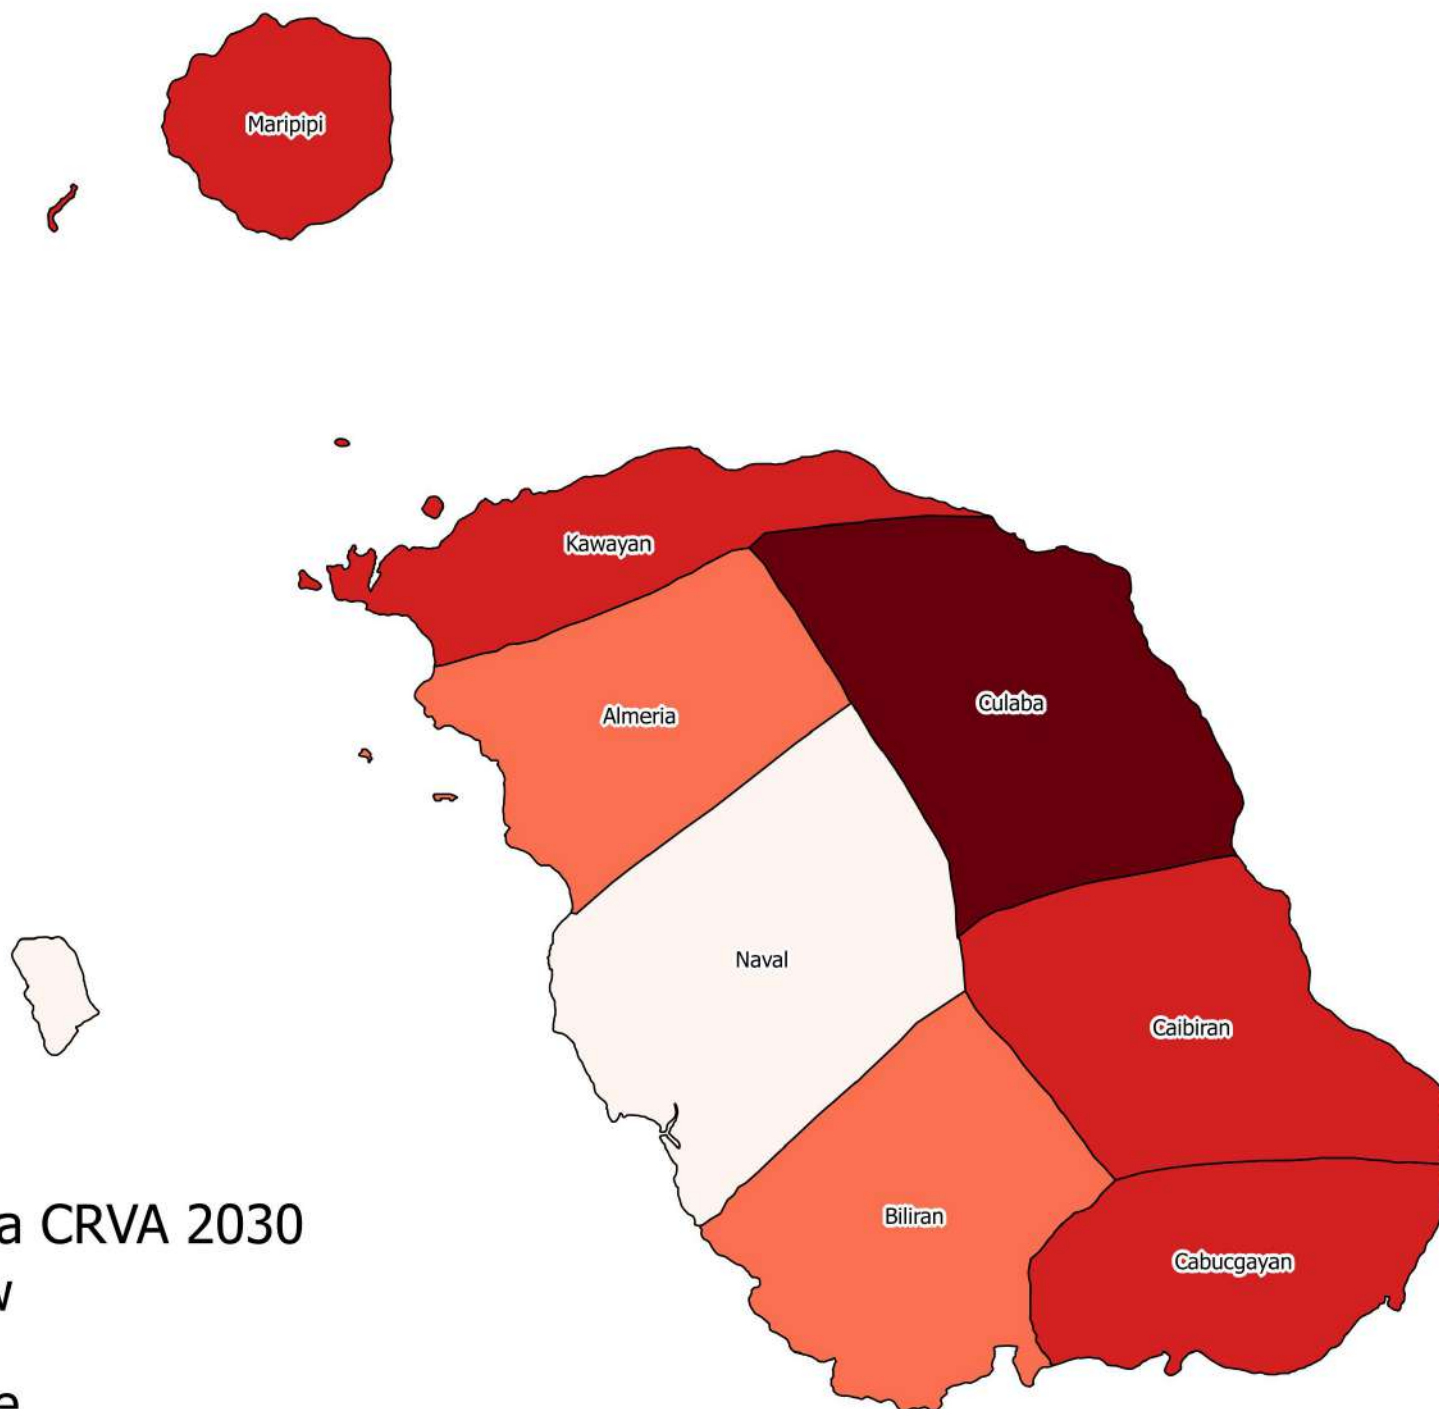

# SWEET POTATO CRVA IN BILIRAN PROVINCE FOR THE YEAR 2030

## Legend

Sweet Potato CRVA 2030

- Very Low
- Low
- Moderate
- High
- Very High

# TRICHANTHERA CRVA IN BILIRAN PROVINCE FOR THE YEAR 2030