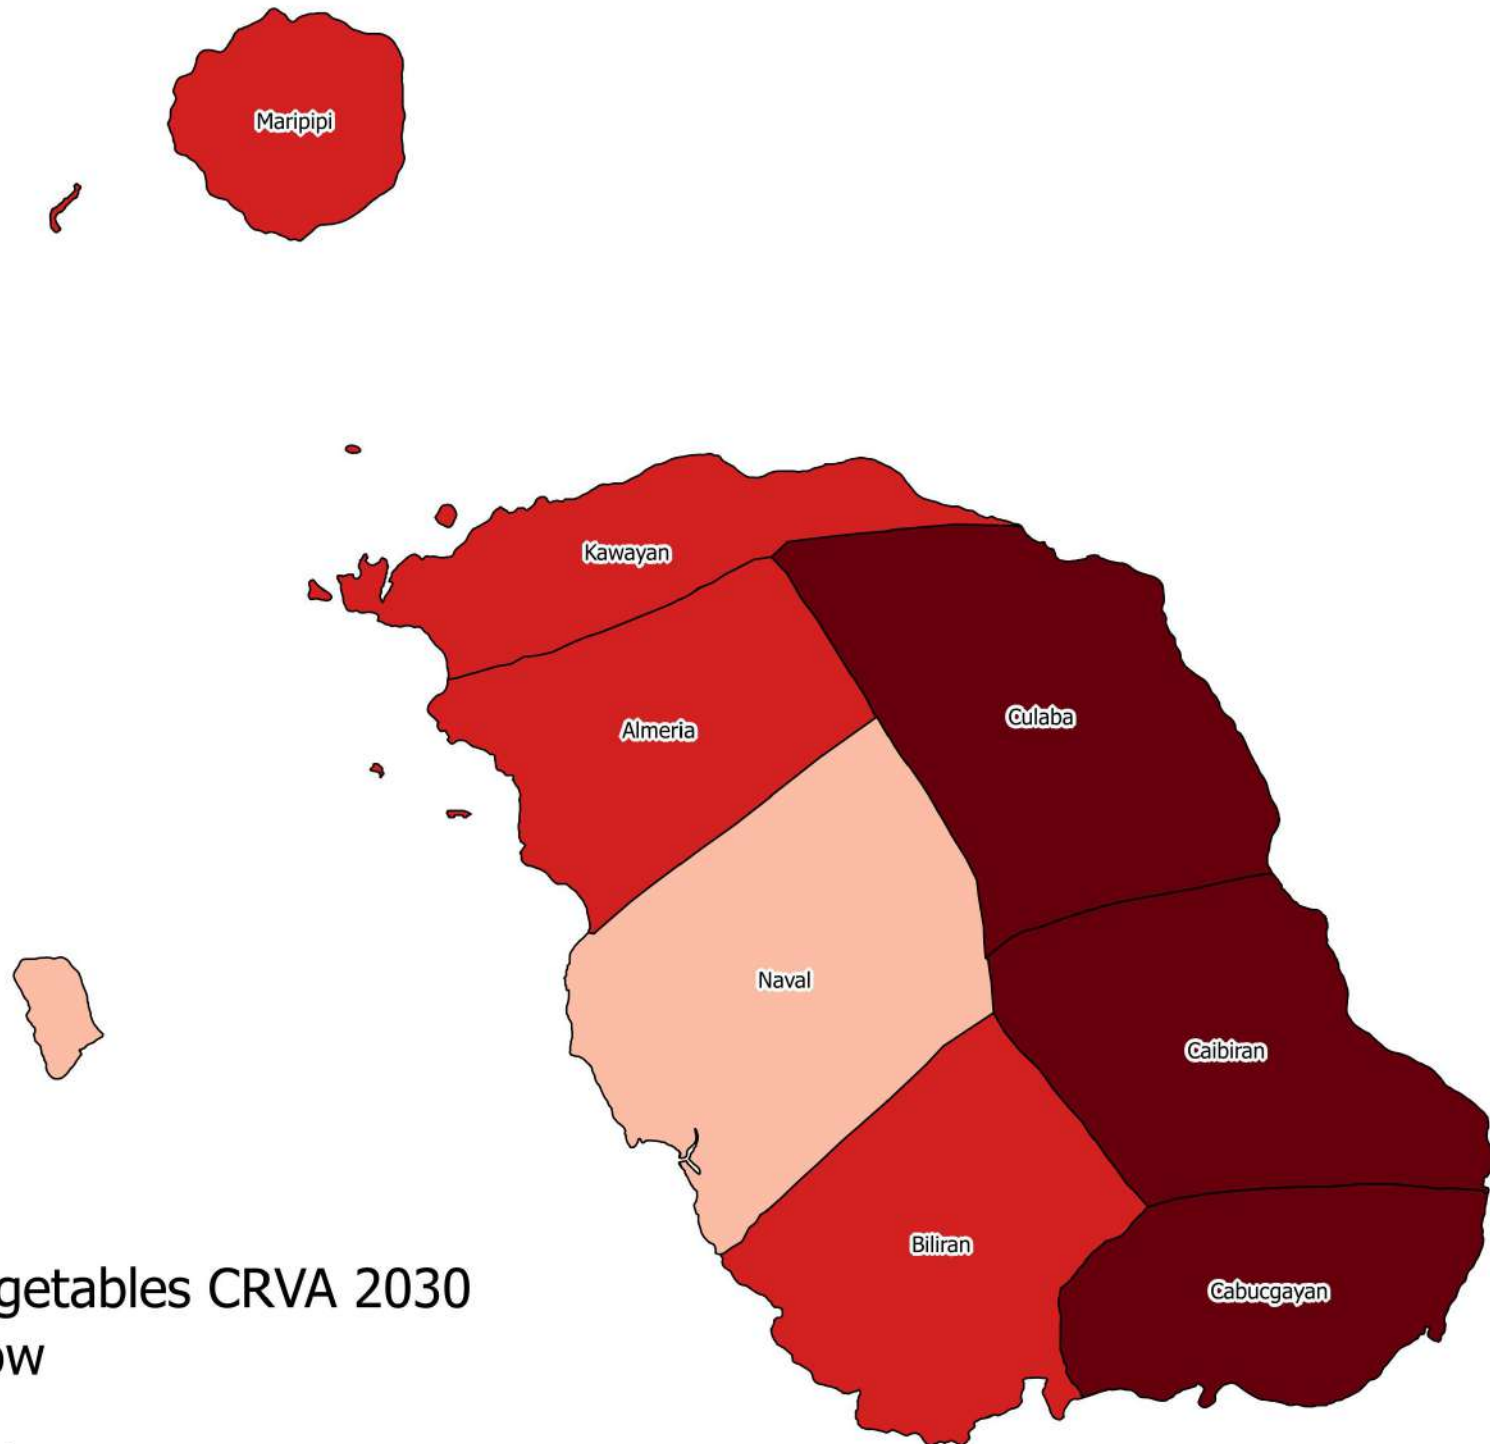

PAKBET VEGETABLES CRVA IN BILIRAN PROVINCE FOR THE YEAR 2030