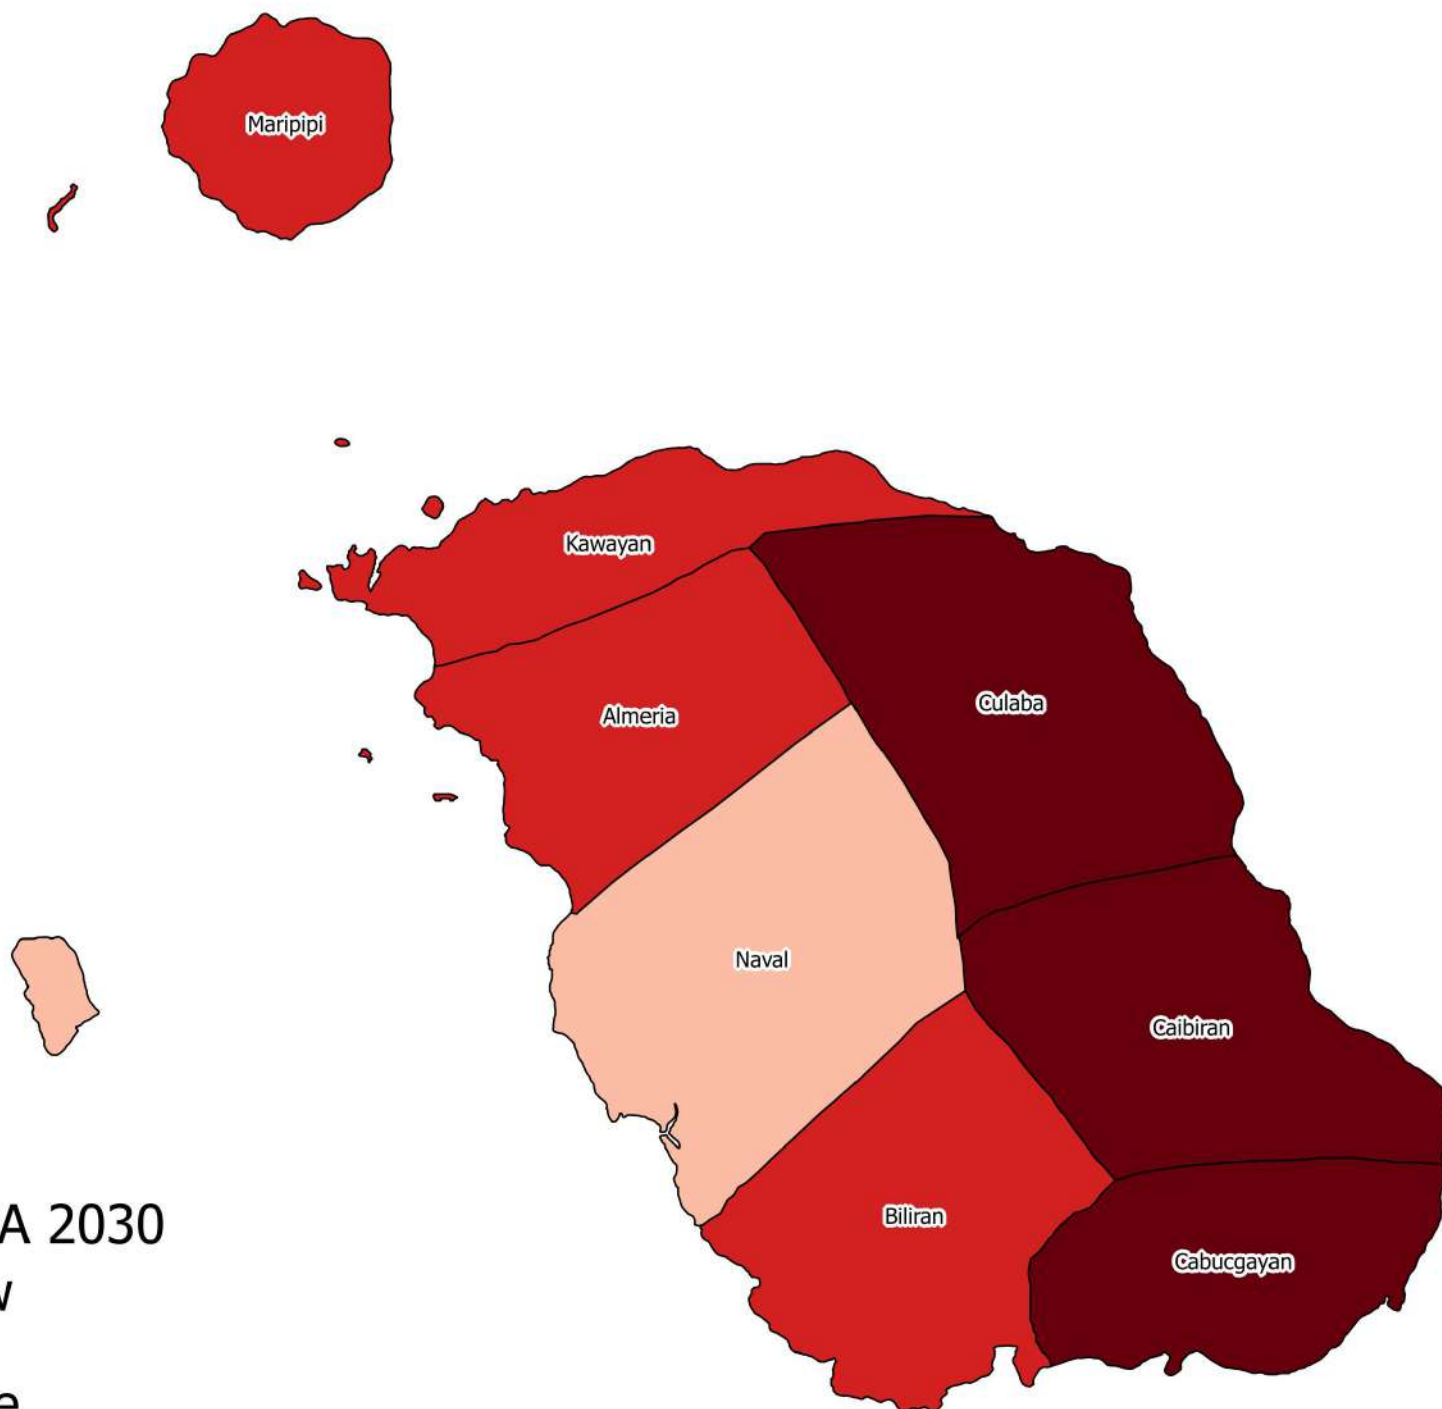

# COFFEE CRVA IN BILIRAN PROVINCE FOR THE YEAR 2030

# GABI CRVA IN BILIRAN PROVINCE FOR THE YEAR 2030

## Legend

Gabi CRVA 2030

- Very Low
- Low
- Moderate
- High
- Very High

# GINGER CRVA IN BILIRAN PROVINCE FOR THE YEAR 2030