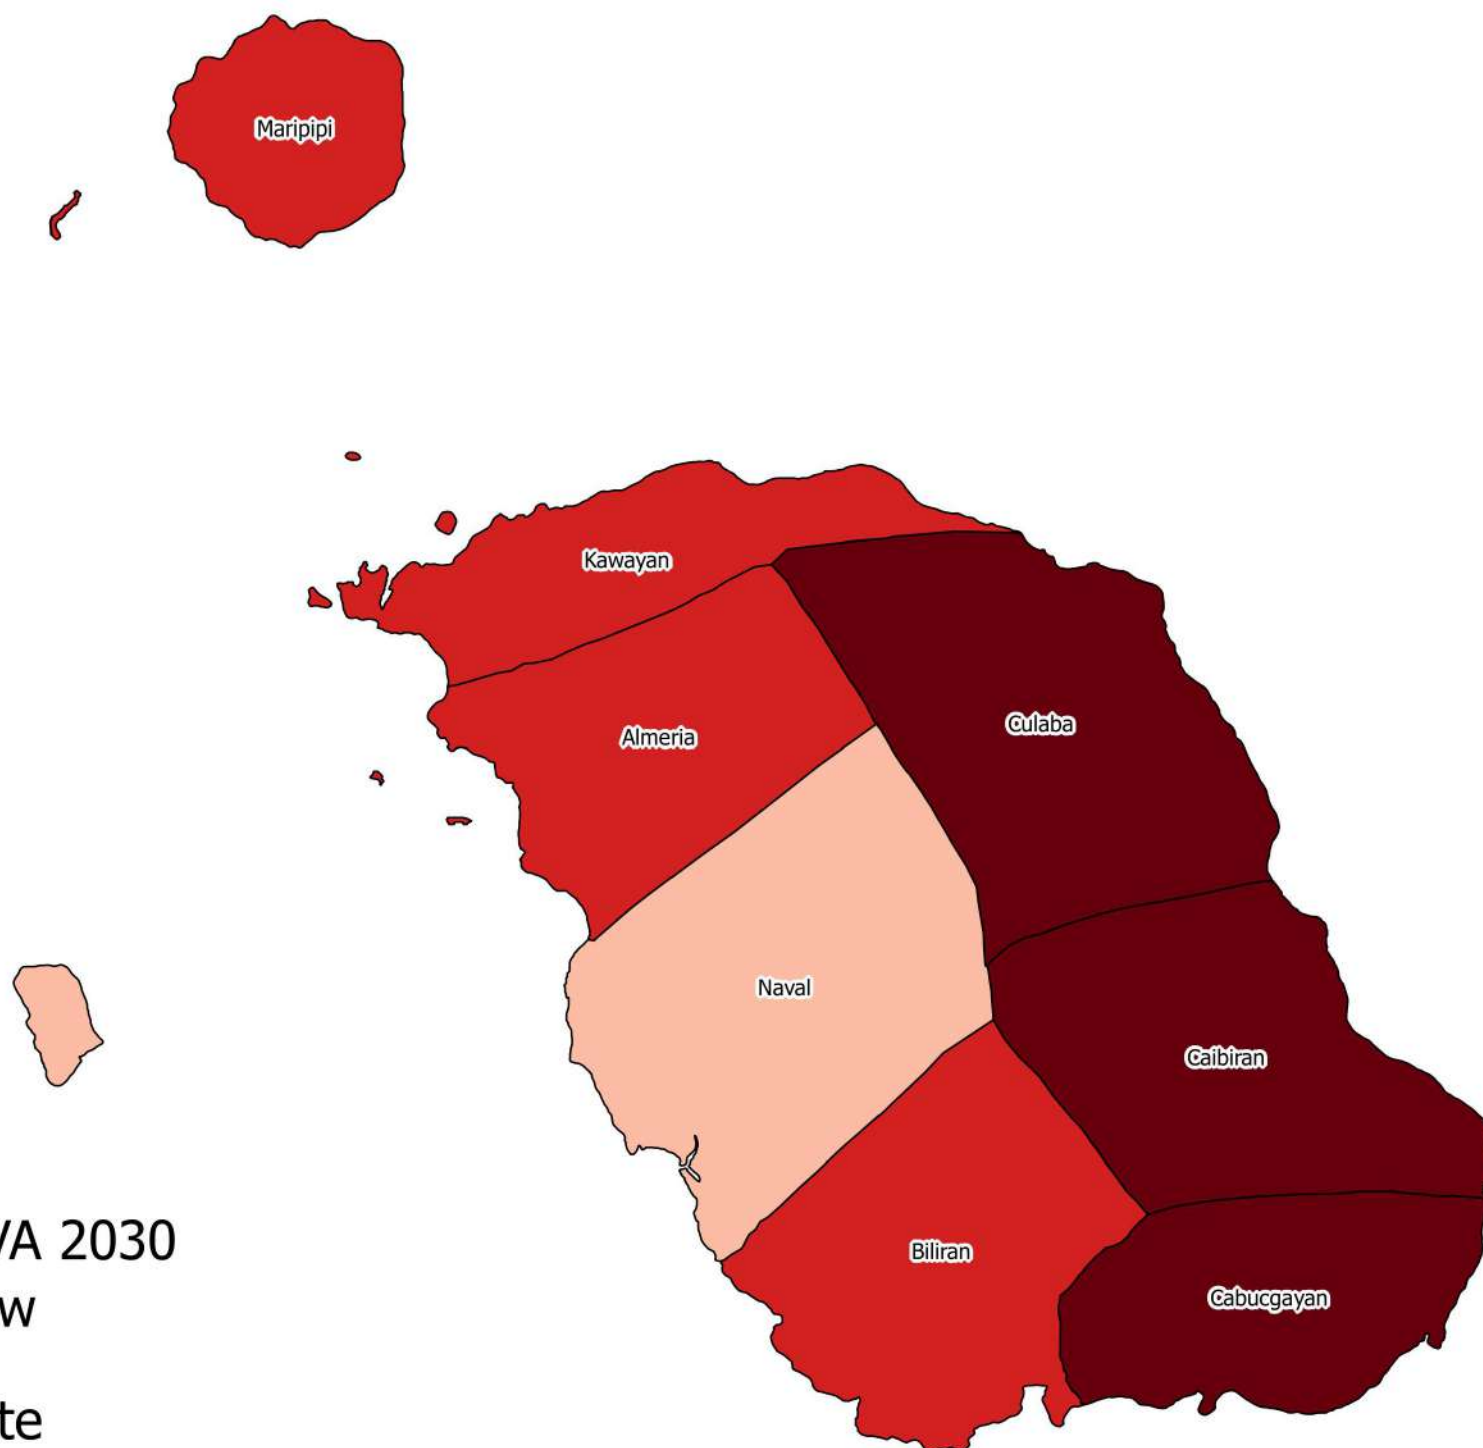

YAUTIA CRVA IN BILIRAN PROVINCE FOR THE YEAR 2030