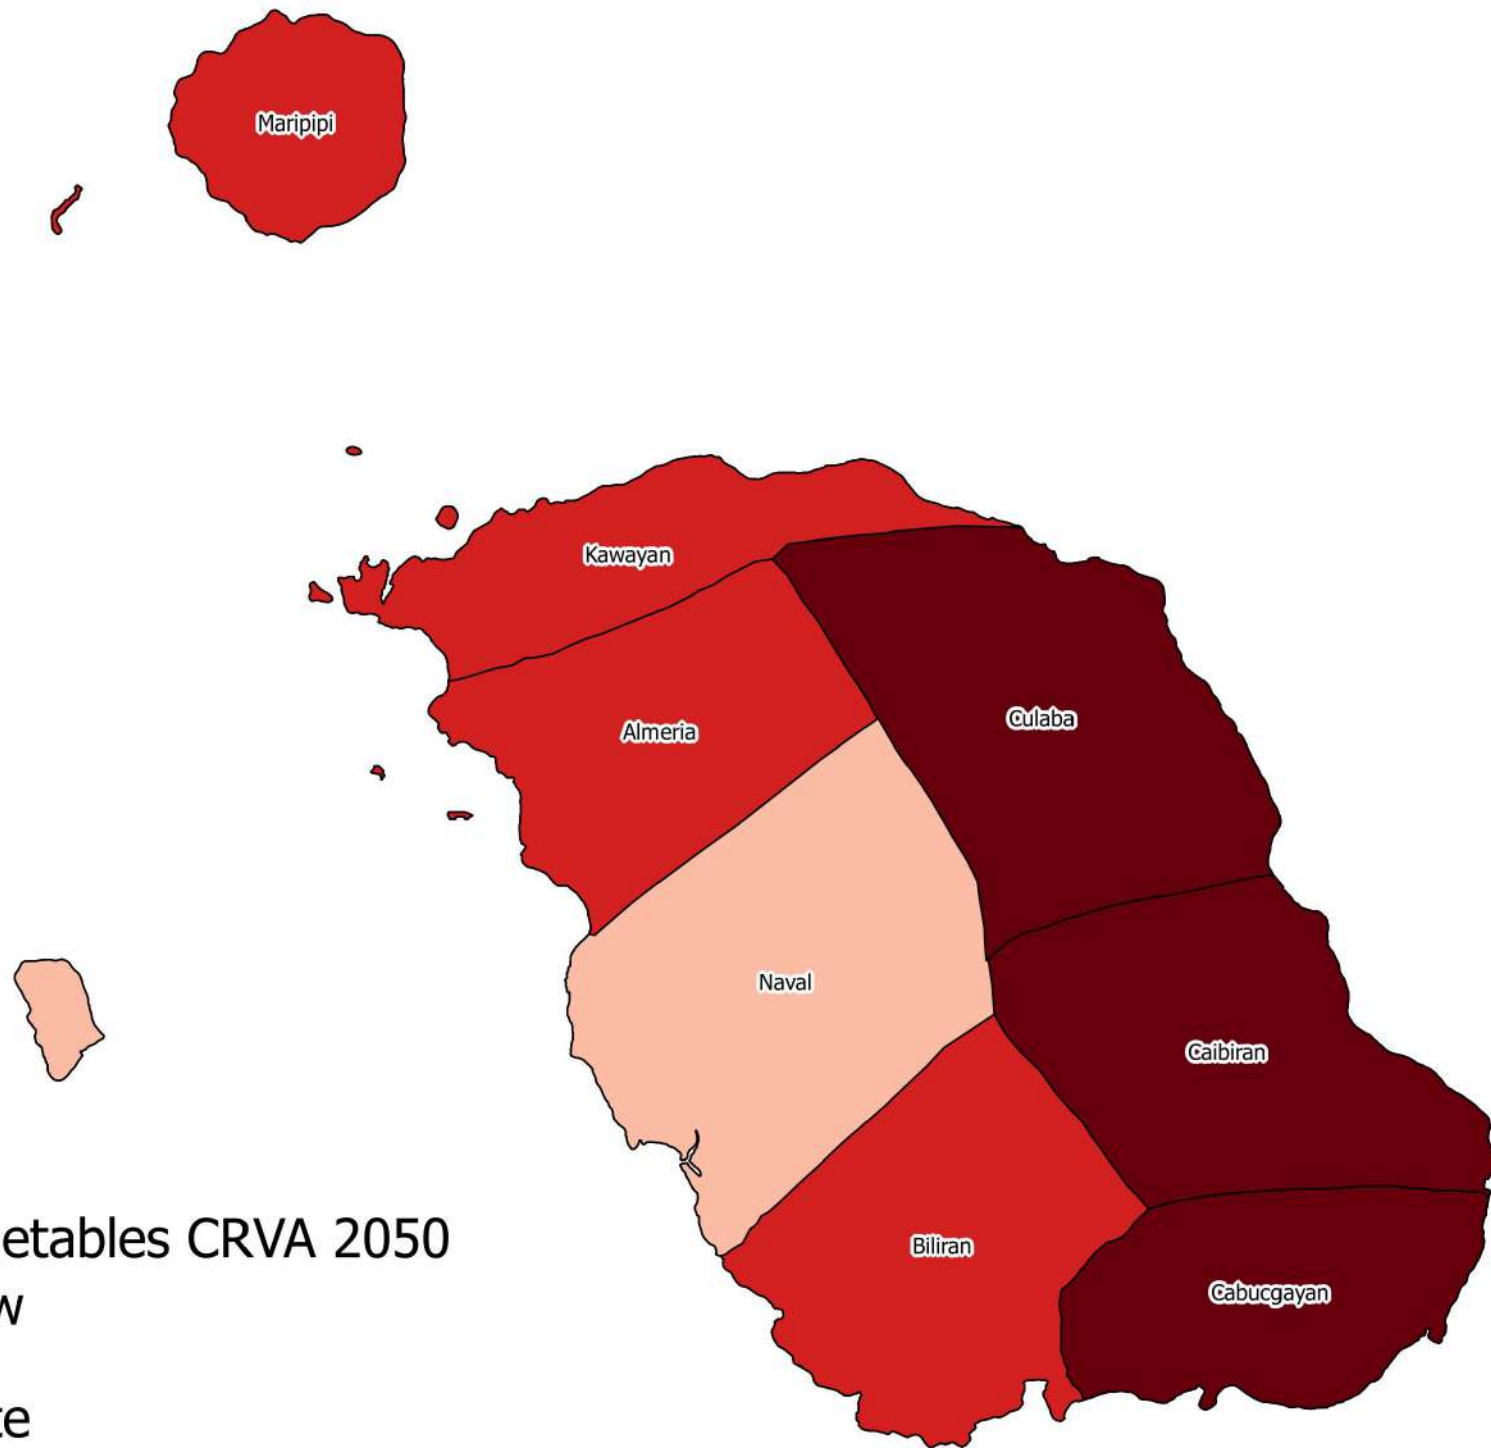

PAKBET VEGETABLES CRVA IN BILIRAN PROVINCE FOR THE YEAR 2050