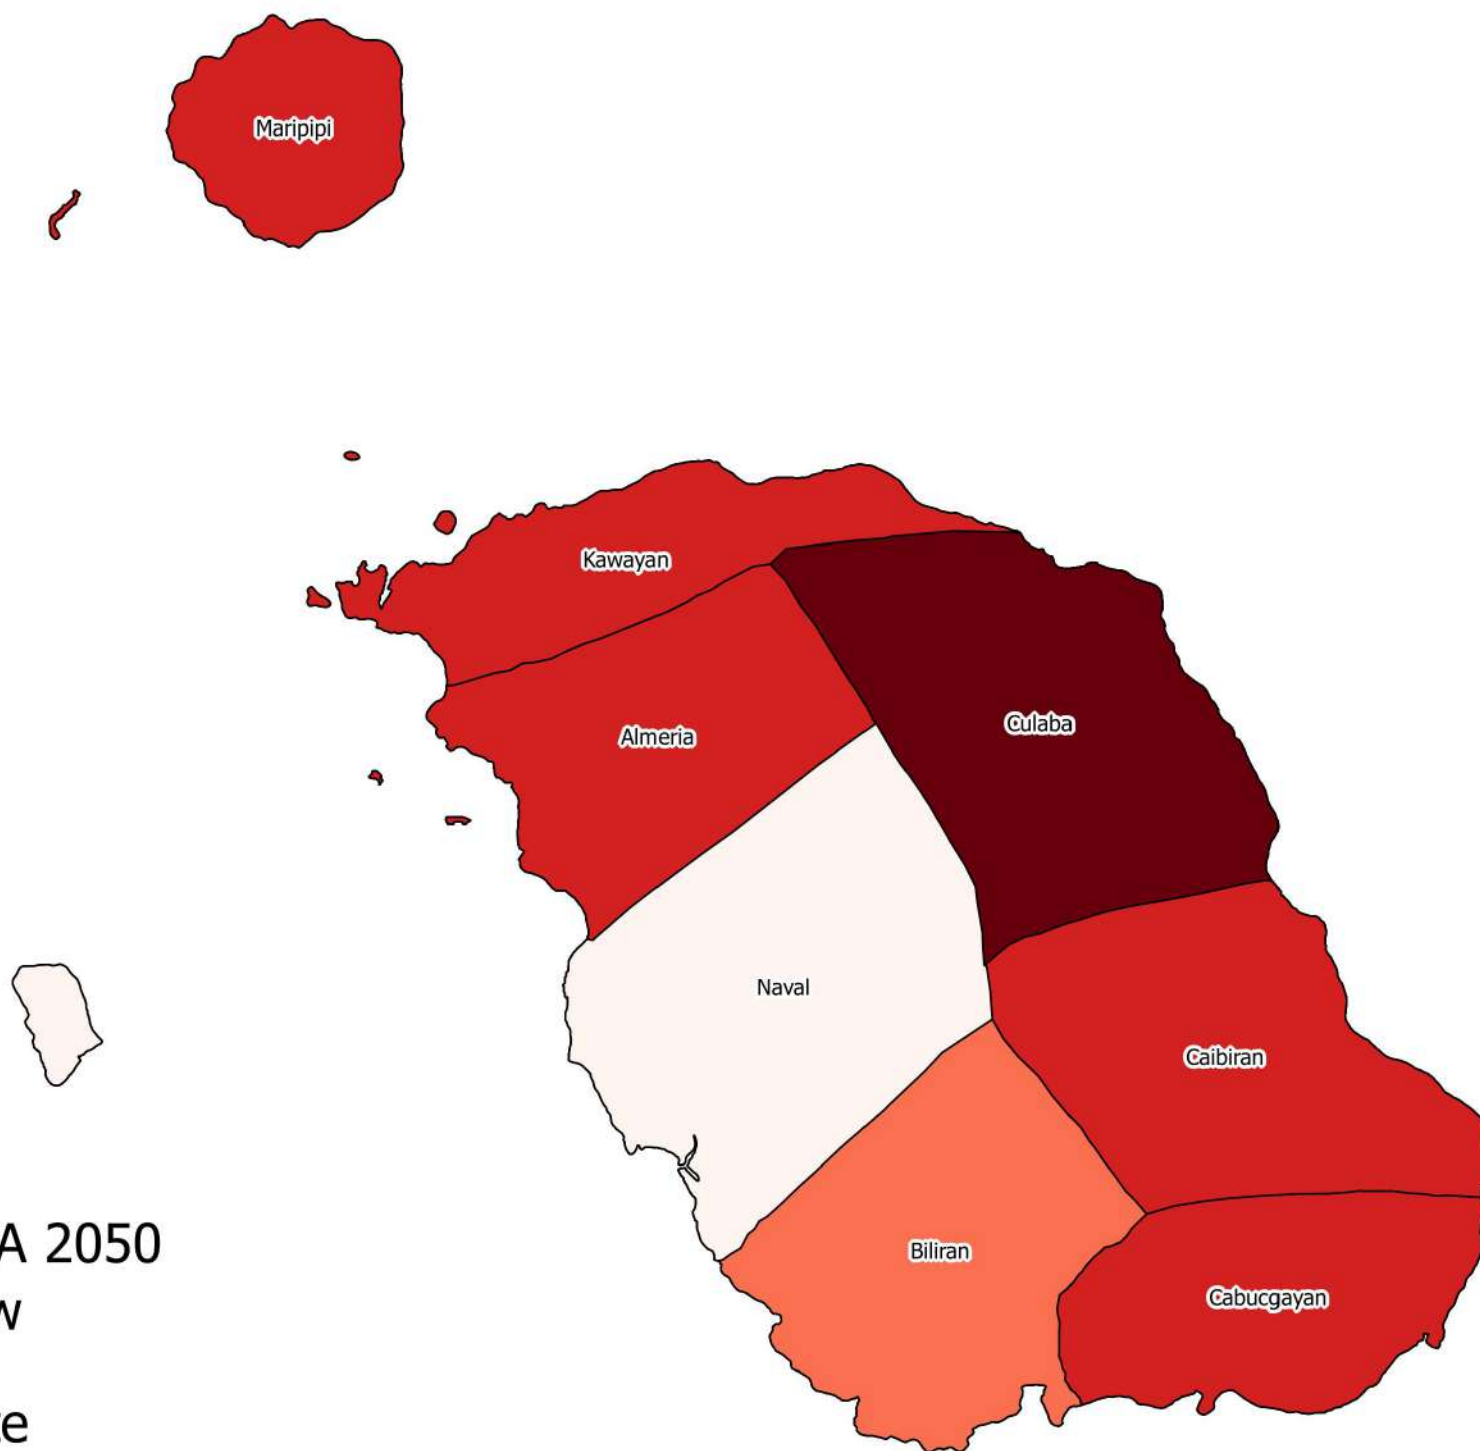

## Legend

Abaca CRVA 2050

- Very Low
- Low
- Moderate
- High
- Very High

# BANANA CRVA IN BILIRAN PROVINCE FOR THE YEAR 2050

## Legend

Banana CRVA 2050

- Very Low
- Low
- Moderate
- High
- Very High

# CACAO CRVA IN BILIRAN PROVINCE FOR THE YEAR 2050