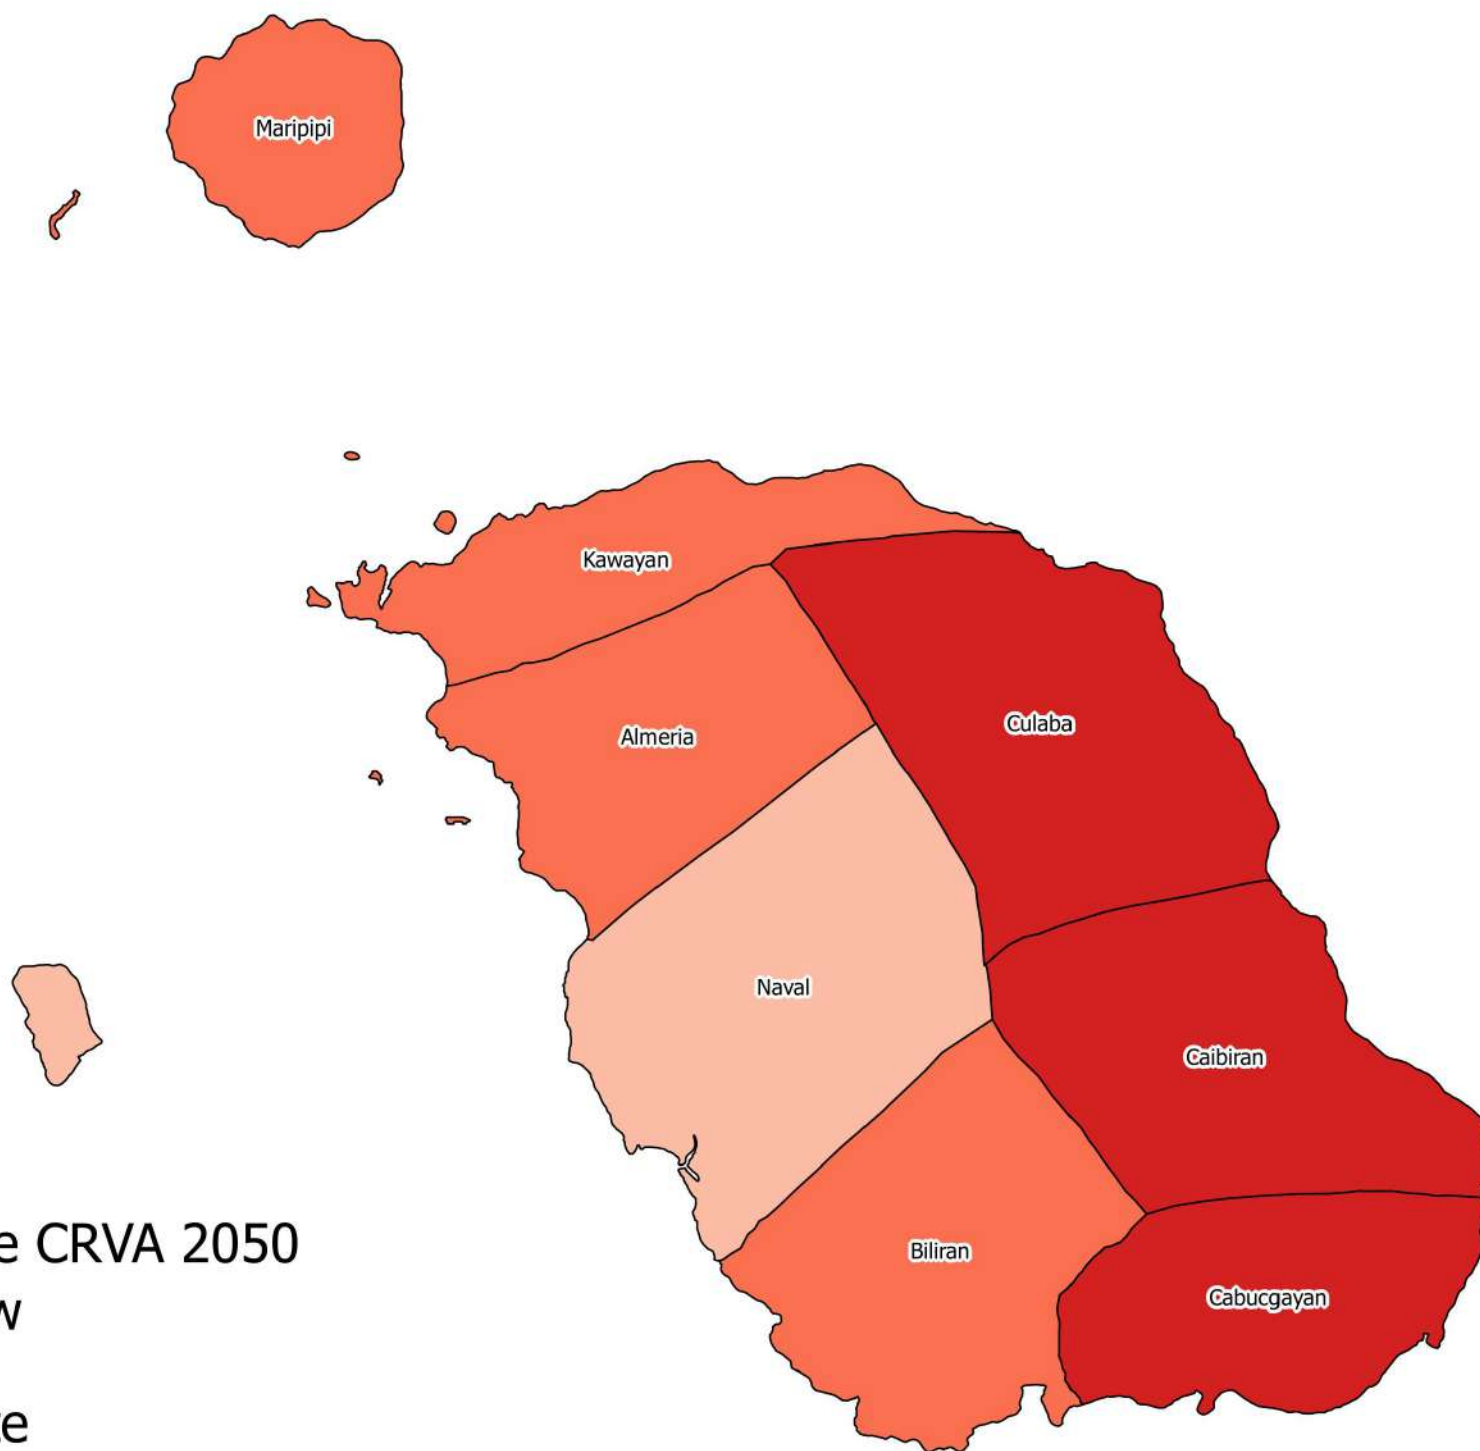

UPLAND RICE CRVA IN BILIRAN PROVINCE FOR THE YEAR 2050