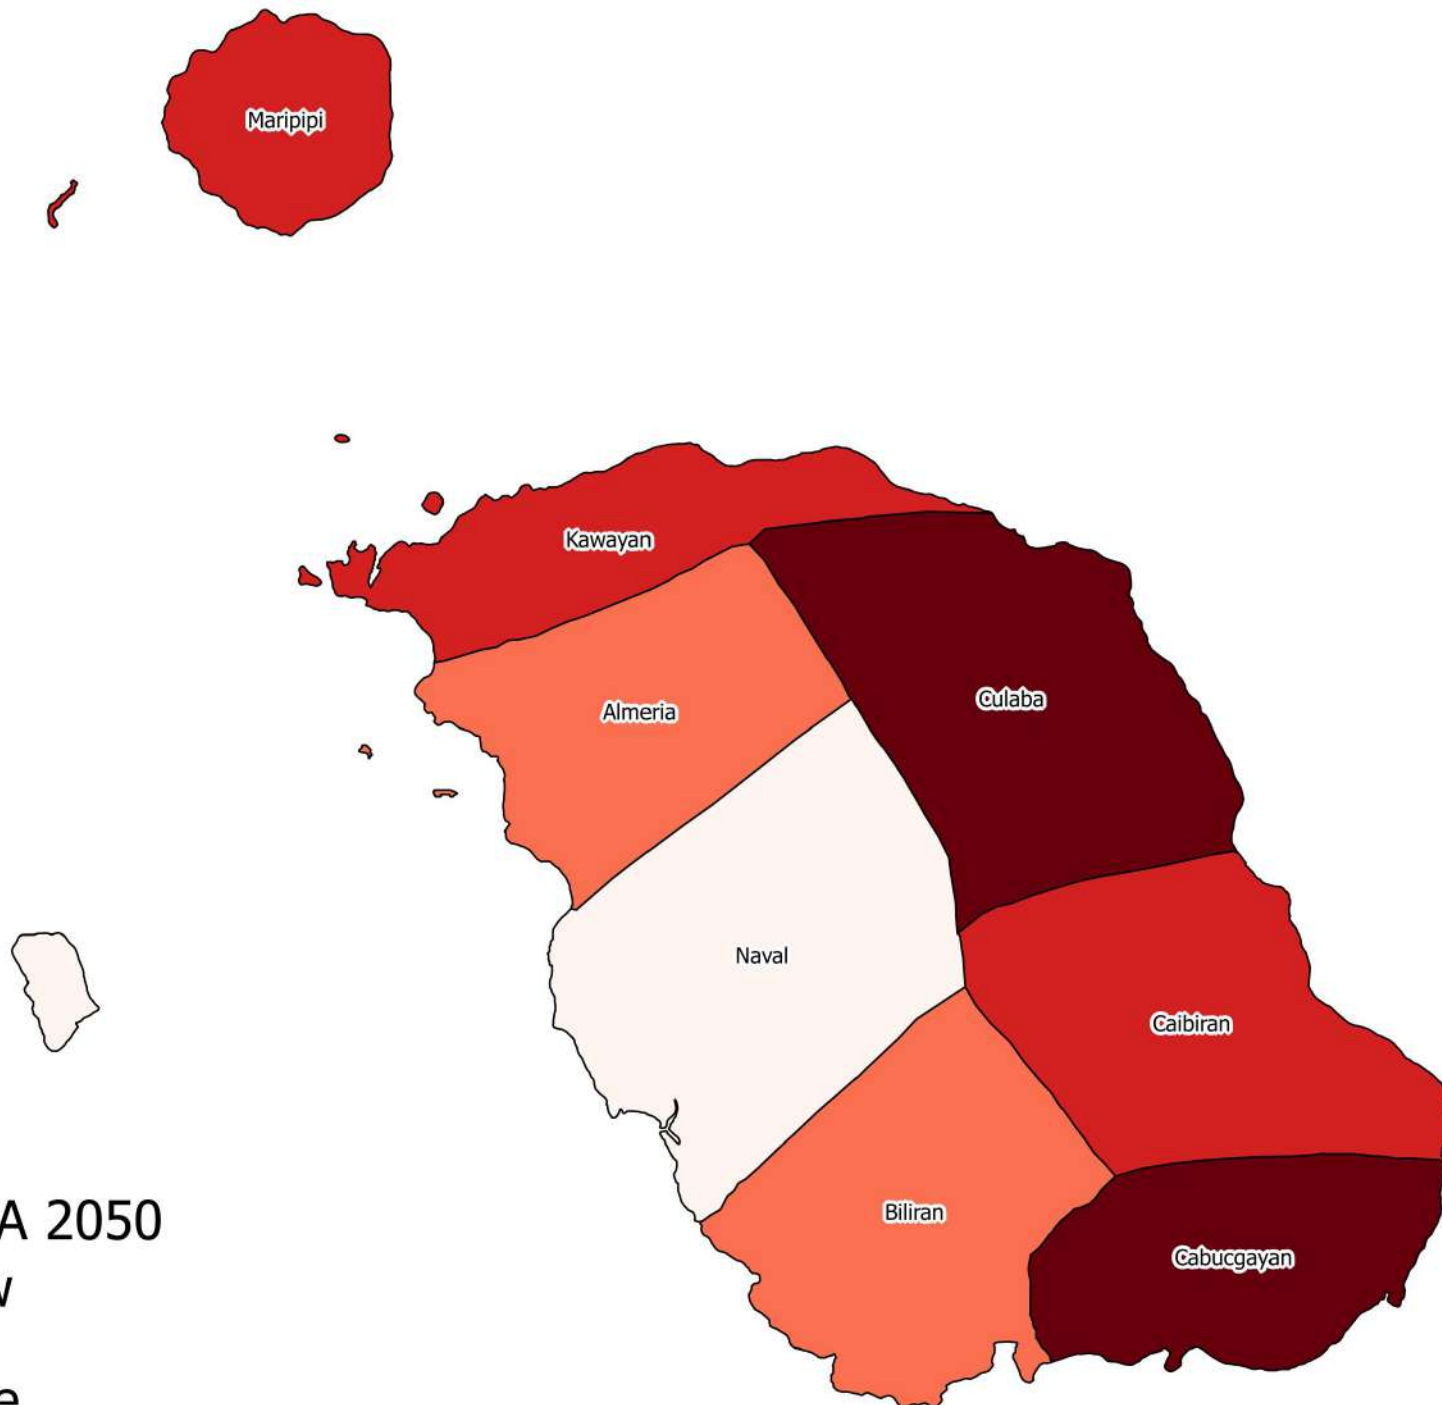

NAPIER CRVA IN BILIRAN PROVINCE FOR THE YEAR 2050