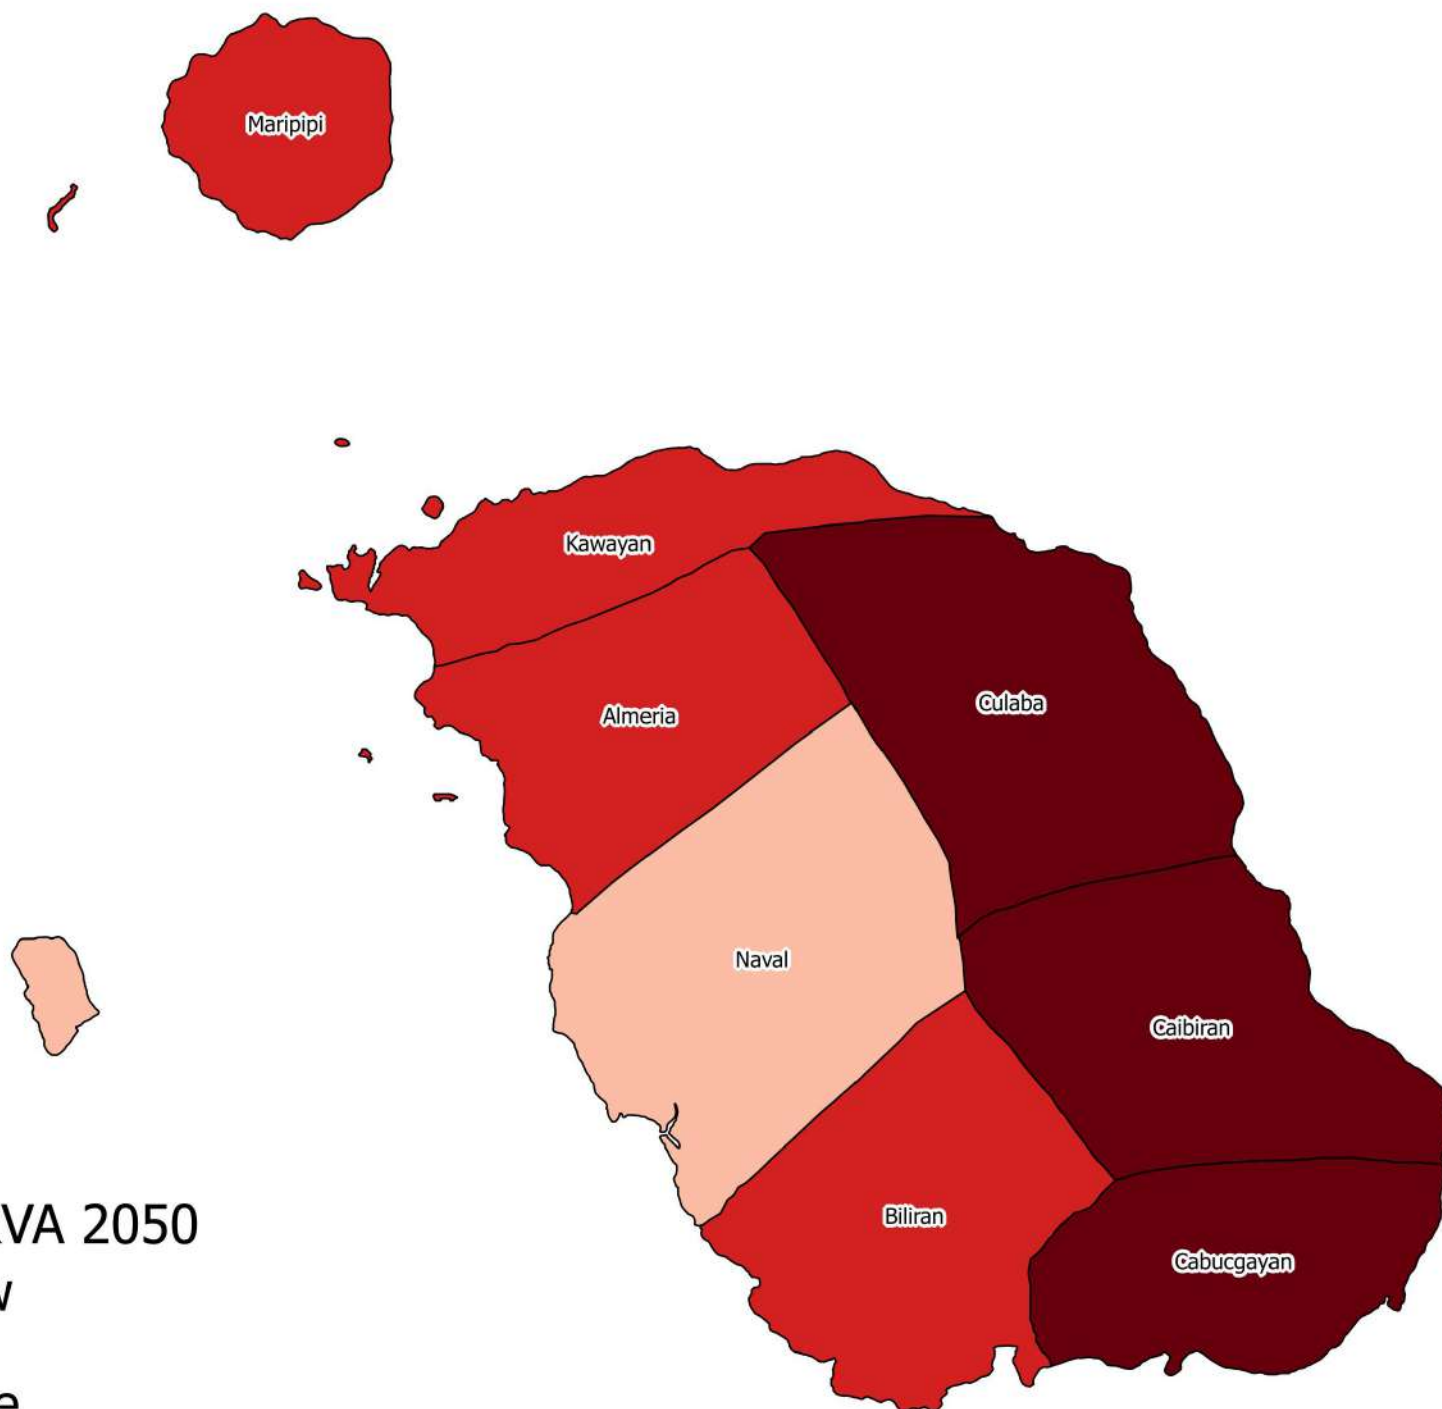

# UPLAND RICE CRVA IN BILIRAN PROVINCE FOR THE YEAR 2050

## Legend

Upland Rice CRVA 2050

- Very Low
- Low
- Moderate
- High
- Very High

# CASSAVA CRVA IN BILIRAN PROVINCE FOR THE YEAR 2050