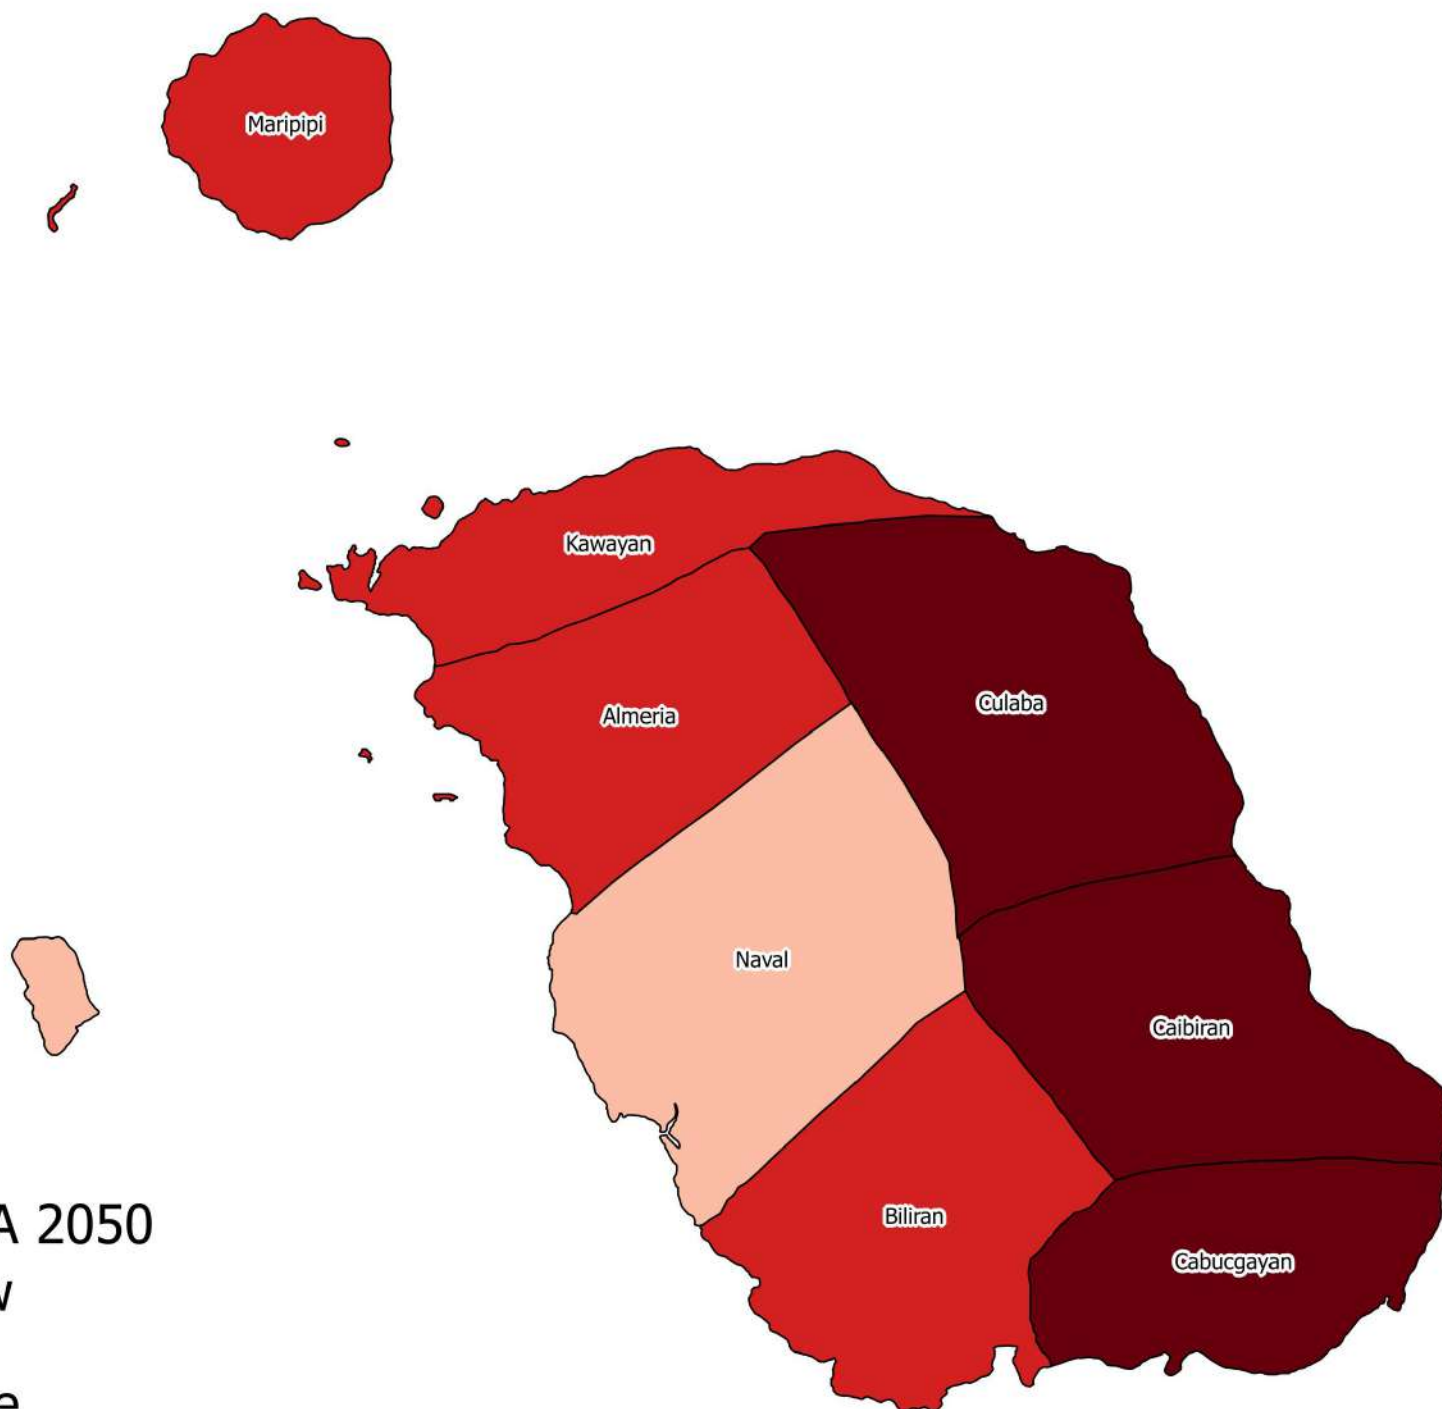

YAUTIA CRVA IN BILIRAN PROVINCE FOR THE YEAR 2050