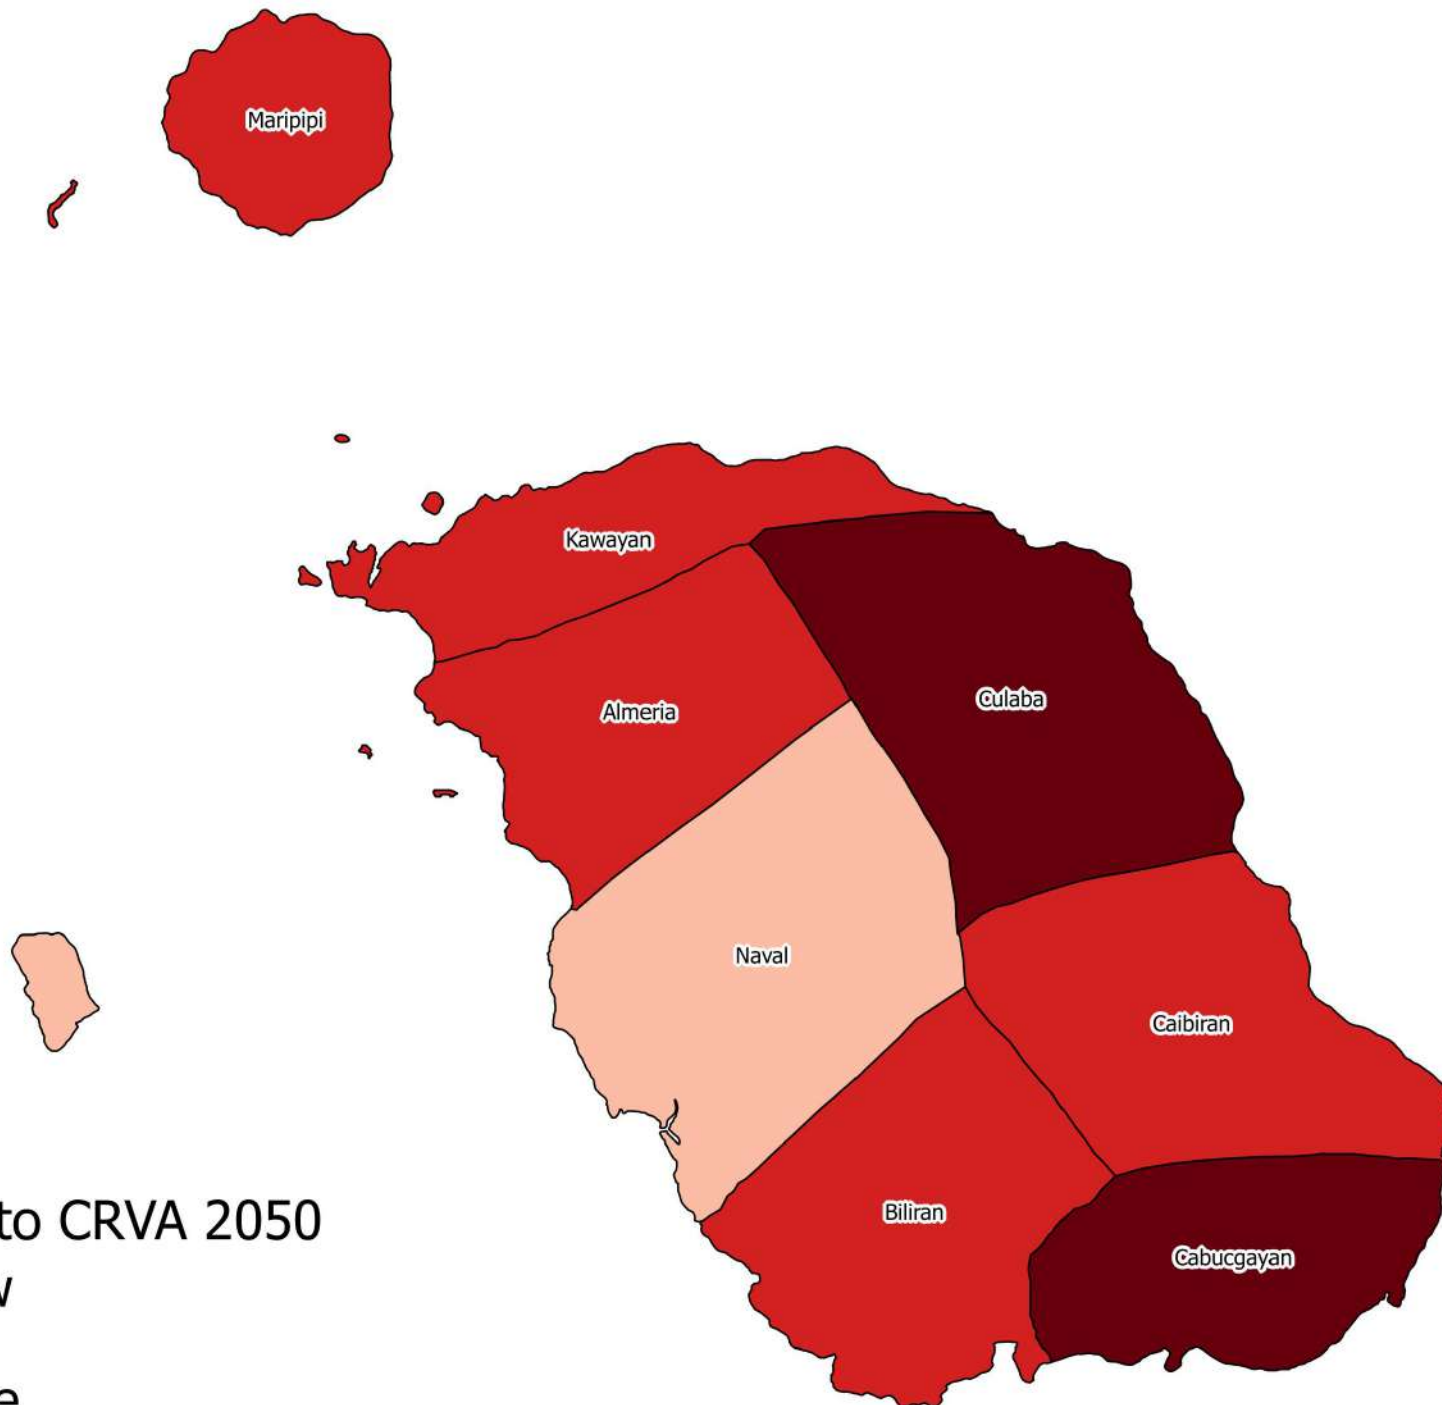

# NAPIER CRVA IN BILIRAN PROVINCE FOR THE YEAR 2050

# PINEAPPLE CRVA IN BILIRAN PROVINCE FOR THE YEAR 2050

## Legend

Pineapple CRVA 2050

- Very Low
- Low
- Moderate
- High
- Very High

# SWEET POTATO CRVA IN BILIRAN PROVINCE FOR THE YEAR 2050