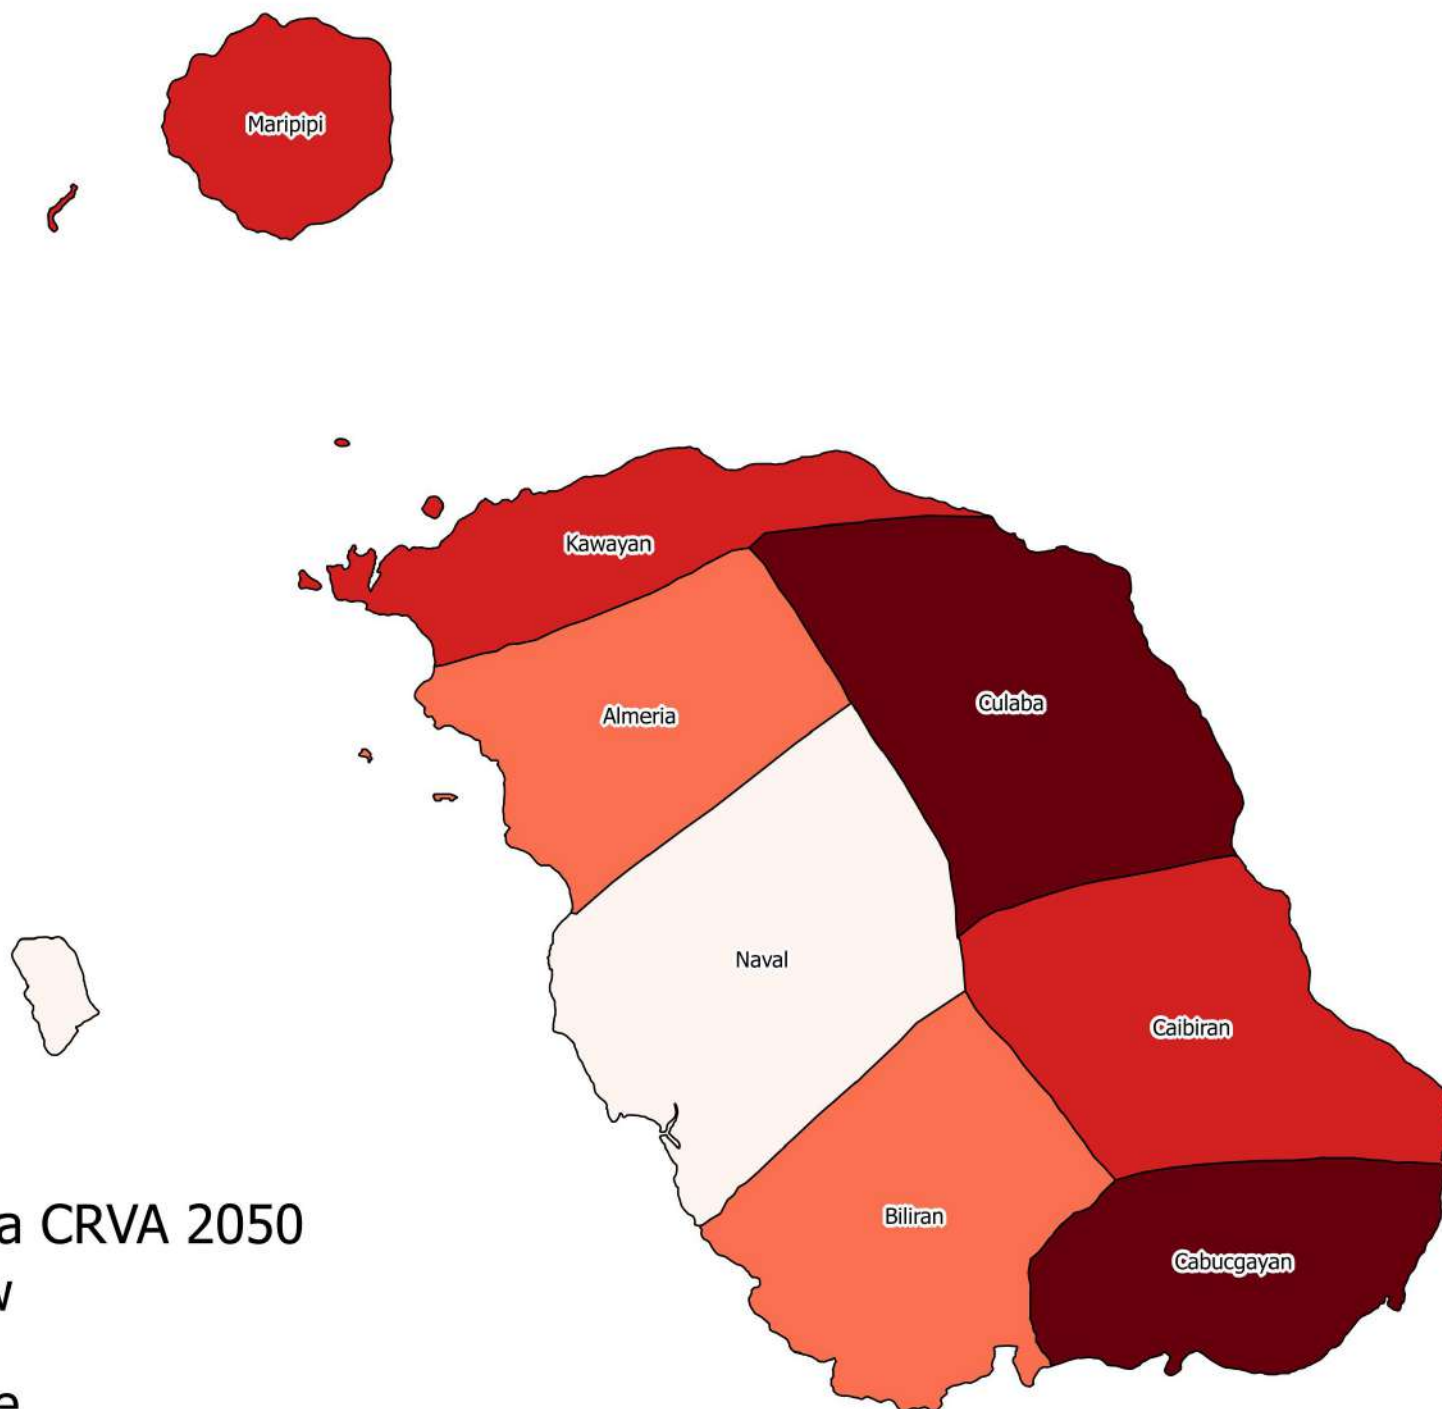

# SWEET POTATO CRVA IN BILIRAN PROVINCE FOR THE YEAR 2050

## Legend

Sweet Potato CRVA 2050

- Very Low
- Low
- Moderate
- High
- Very High

# TRICHANTHERA CRVA IN BILIRAN PROVINCE FOR THE YEAR 2050