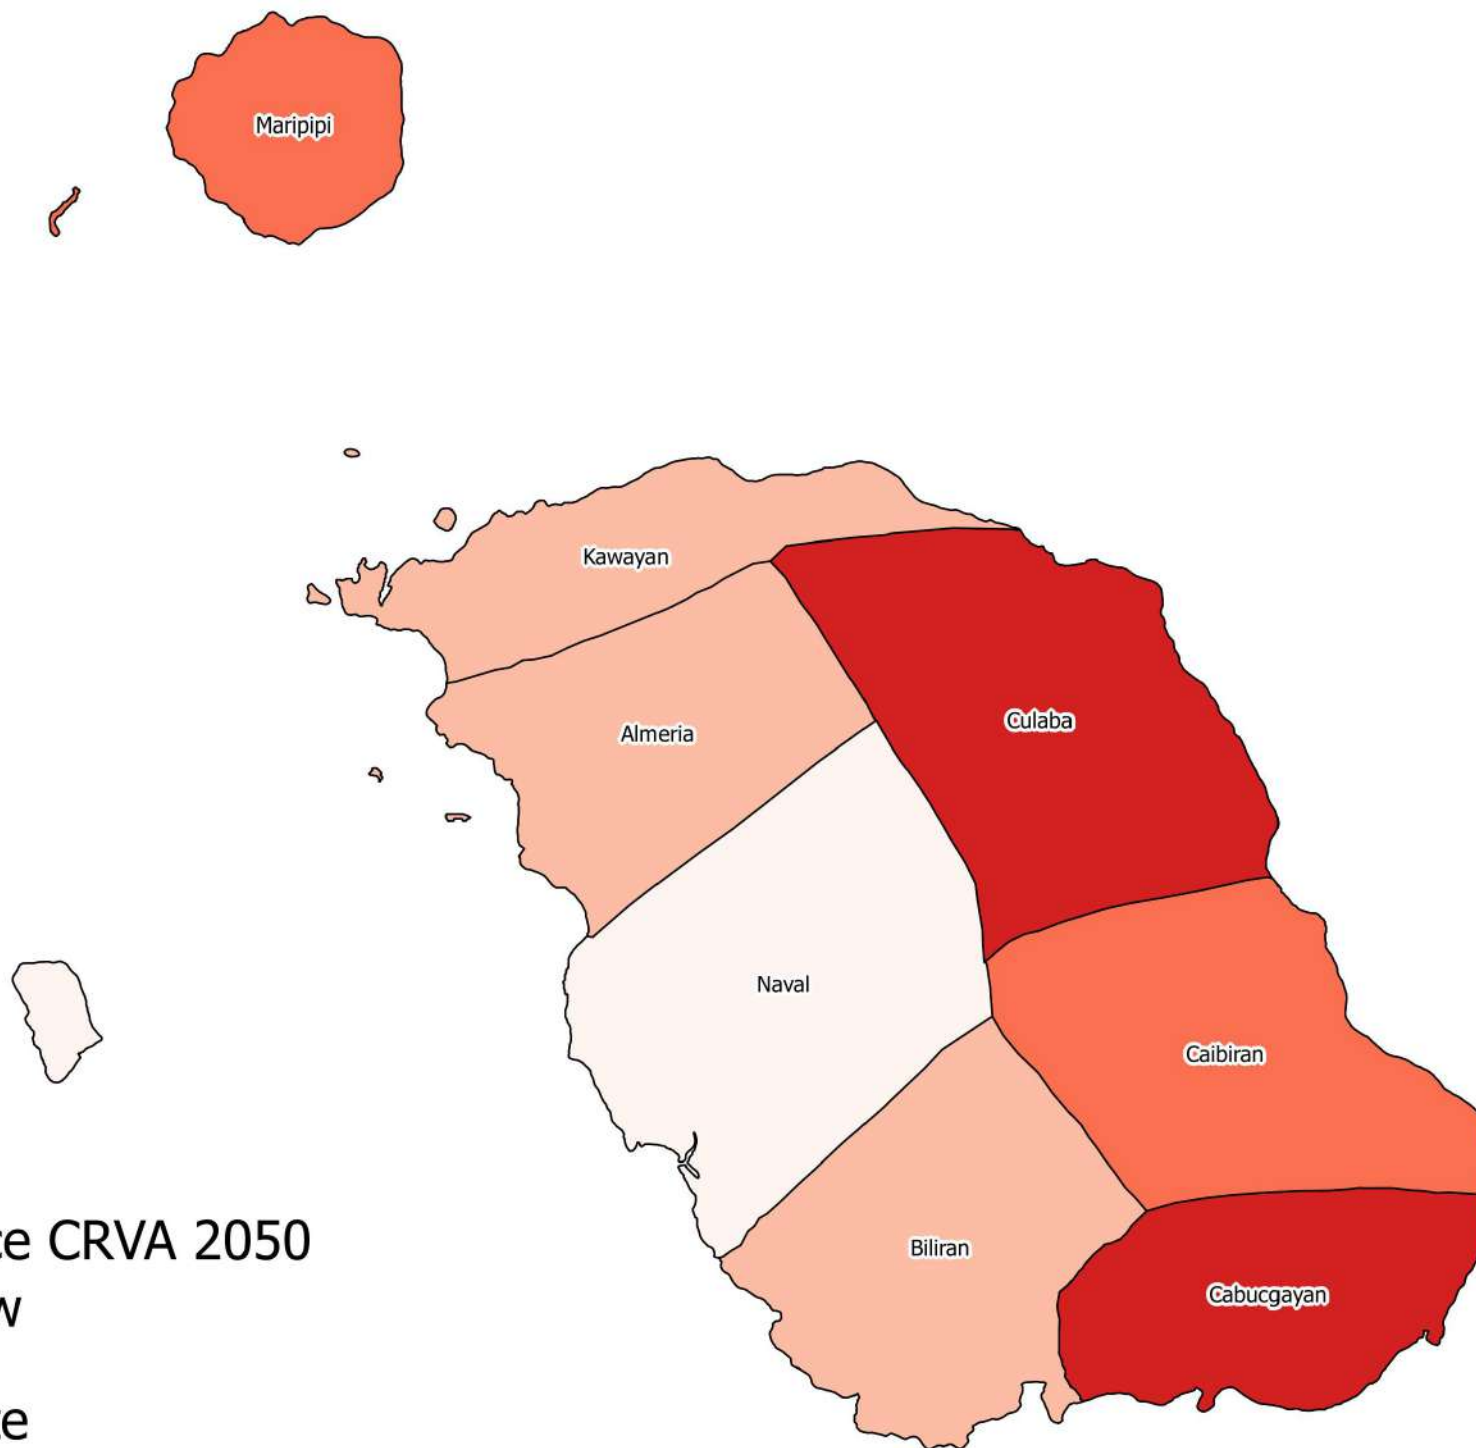

## Legend

Maize/Corn CRVA 2050

- Very Low
- Low
- Moderate
- High
- Very High

# PAKBET VEGETABLES CRVA IN BILIRAN PROVINCE FOR THE YEAR 2050

## Legend

Pakbet Vegetables CRVA 2050

- Very Low
- Low
- Moderate
- High
- Very High

# RAINFED RICE CRVA IN BILIRAN PROVINCE FOR THE YEAR 2050