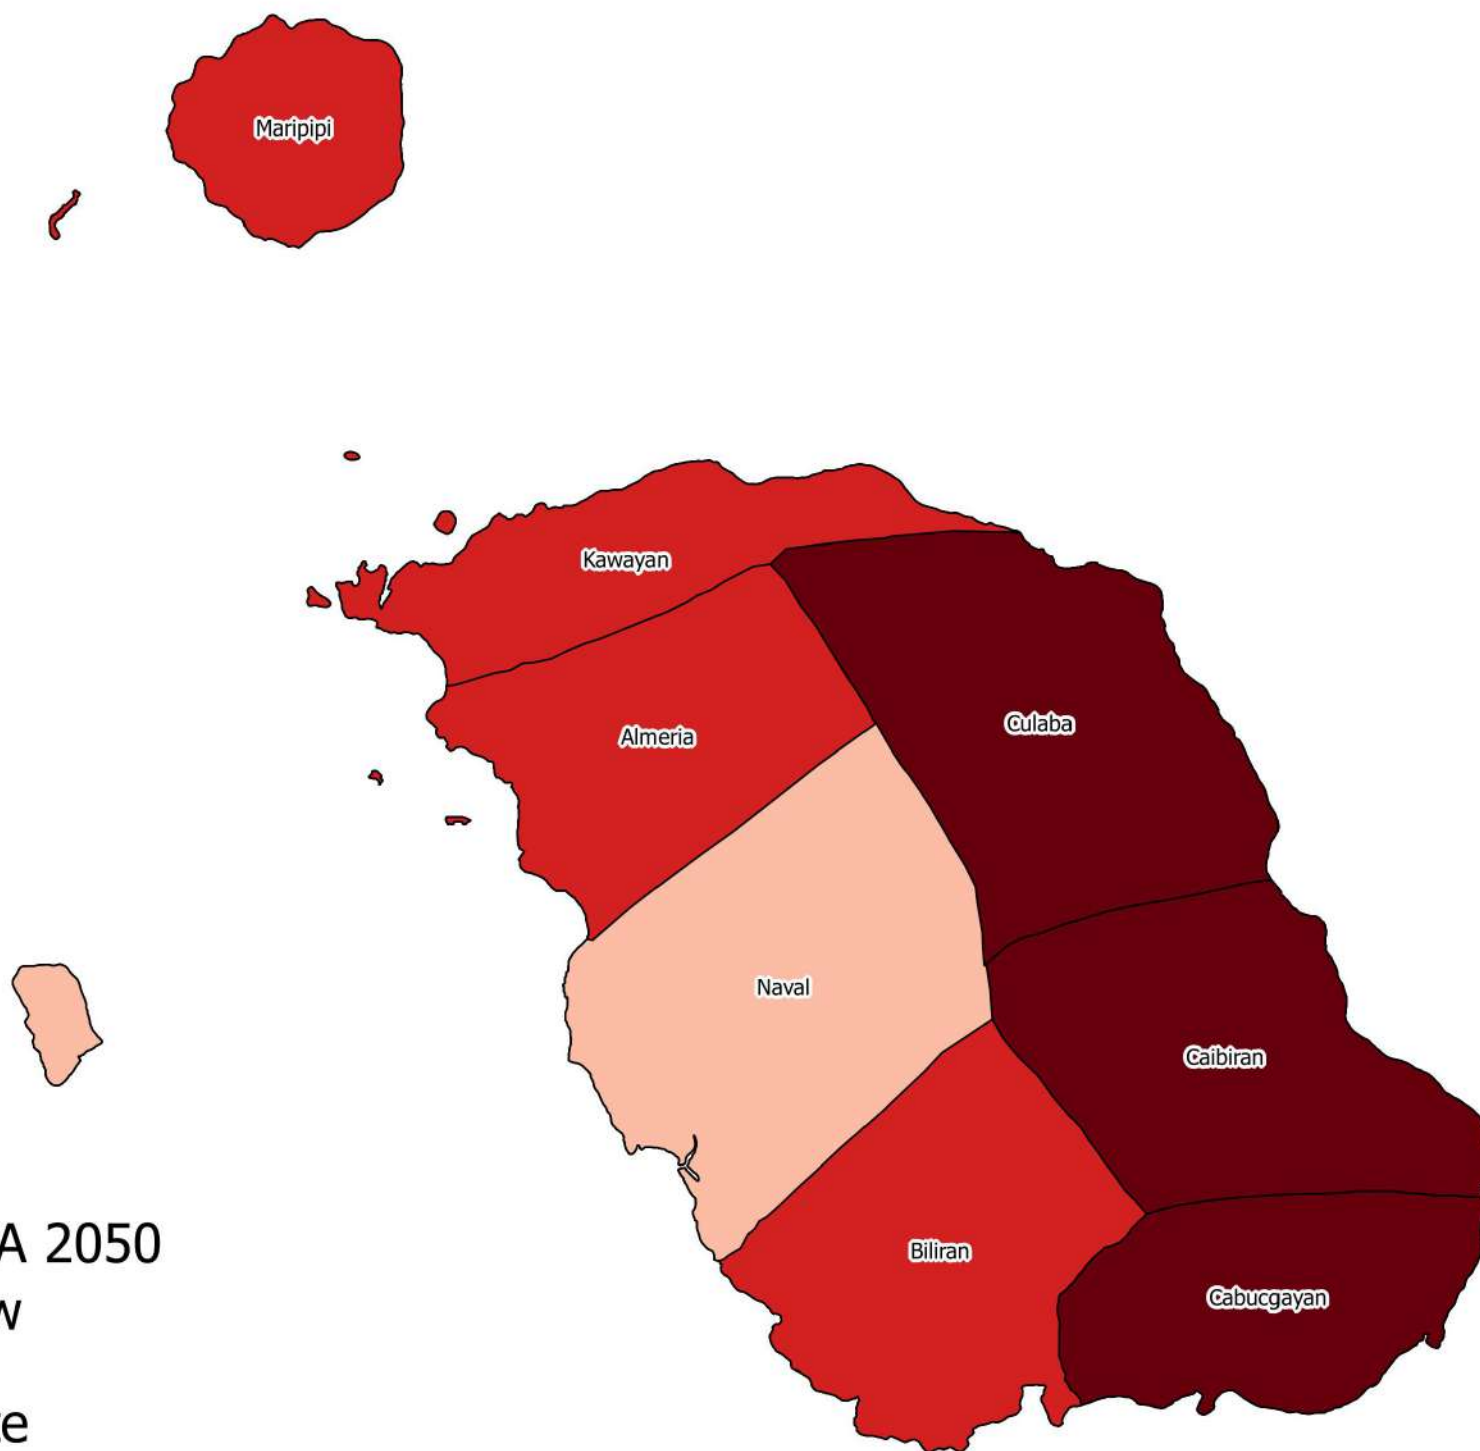

# ABACA CRVA IN BILIRAN PROVINCE FOR THE YEAR 2050

## Legend

Abaca CRVA 2050

- Very Low
- Low
- Moderate
- High
- Very High

# BANANA CRVA IN BILIRAN PROVINCE FOR THE YEAR 2050