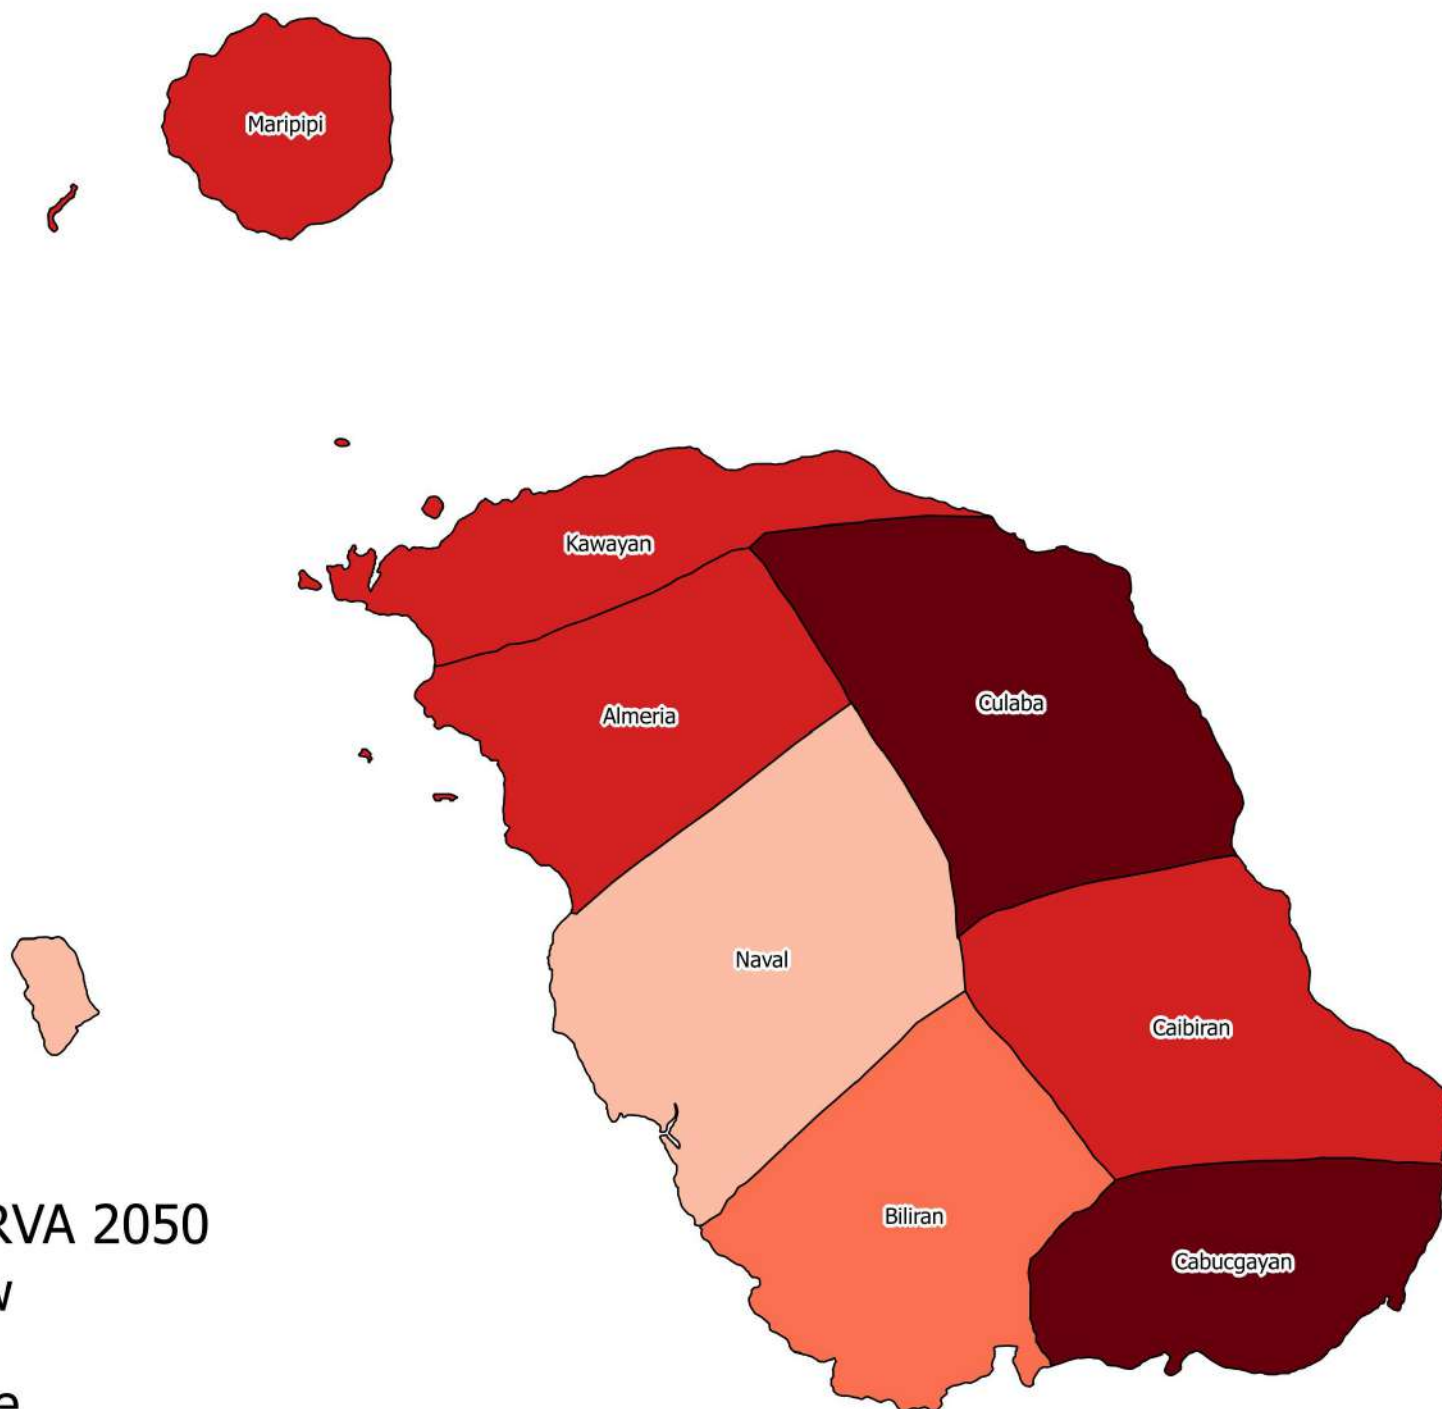

# GABI CRVA IN BILIRAN PROVINCE FOR THE YEAR 2050

# GINGER CRVA IN BILIRAN PROVINCE FOR THE YEAR 2050

## Legend

Ginger CRVA 2050

- Very Low
- Low
- Moderate
- High
- Very High

# JACKFRUIT CRVA IN BILIRAN PROVINCE FOR THE YEAR 2050