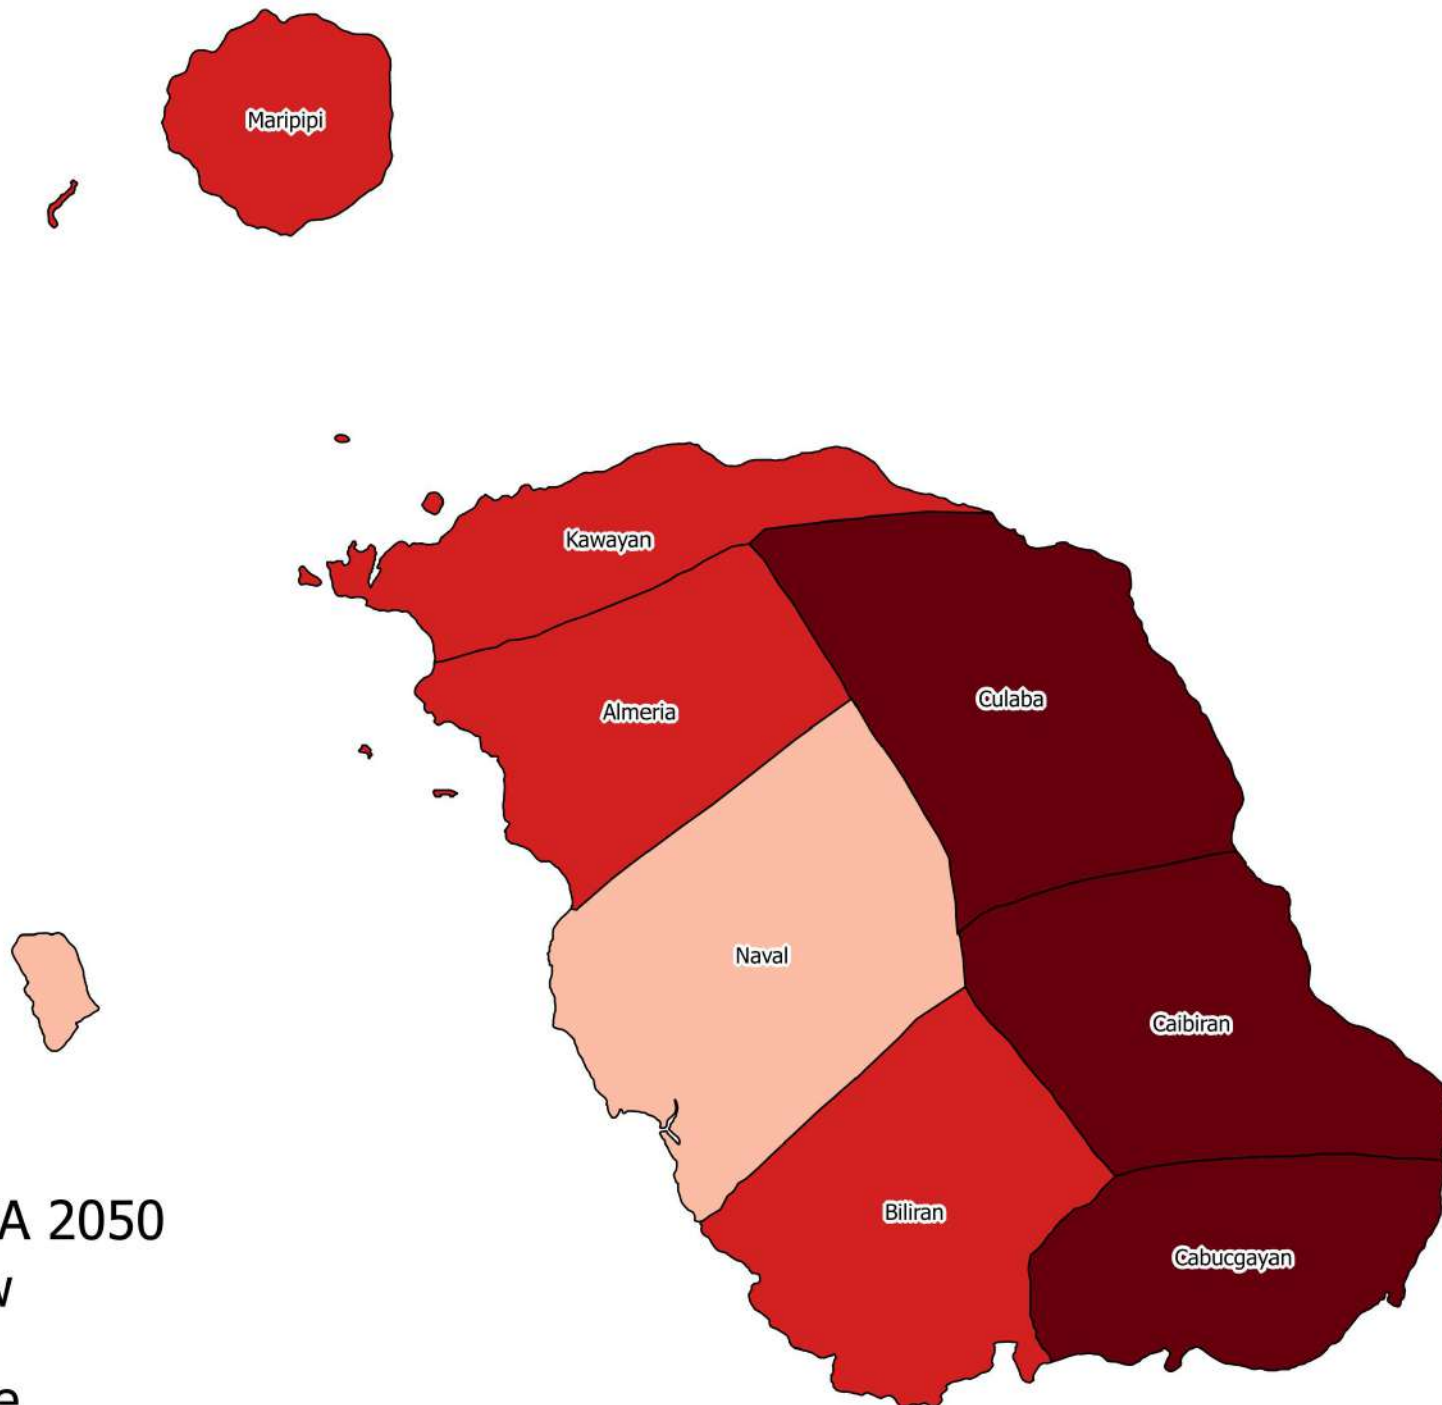

# COFFEE CRVA IN BILIRAN PROVINCE FOR THE YEAR 2050

# GABI CRVA IN BILIRAN PROVINCE FOR THE YEAR 2050

## Legend

Gabi CRVA 2050

- Very Low
- Low
- Moderate
- High
- Very High

# GINGER CRVA IN BILIRAN PROVINCE FOR THE YEAR 2050