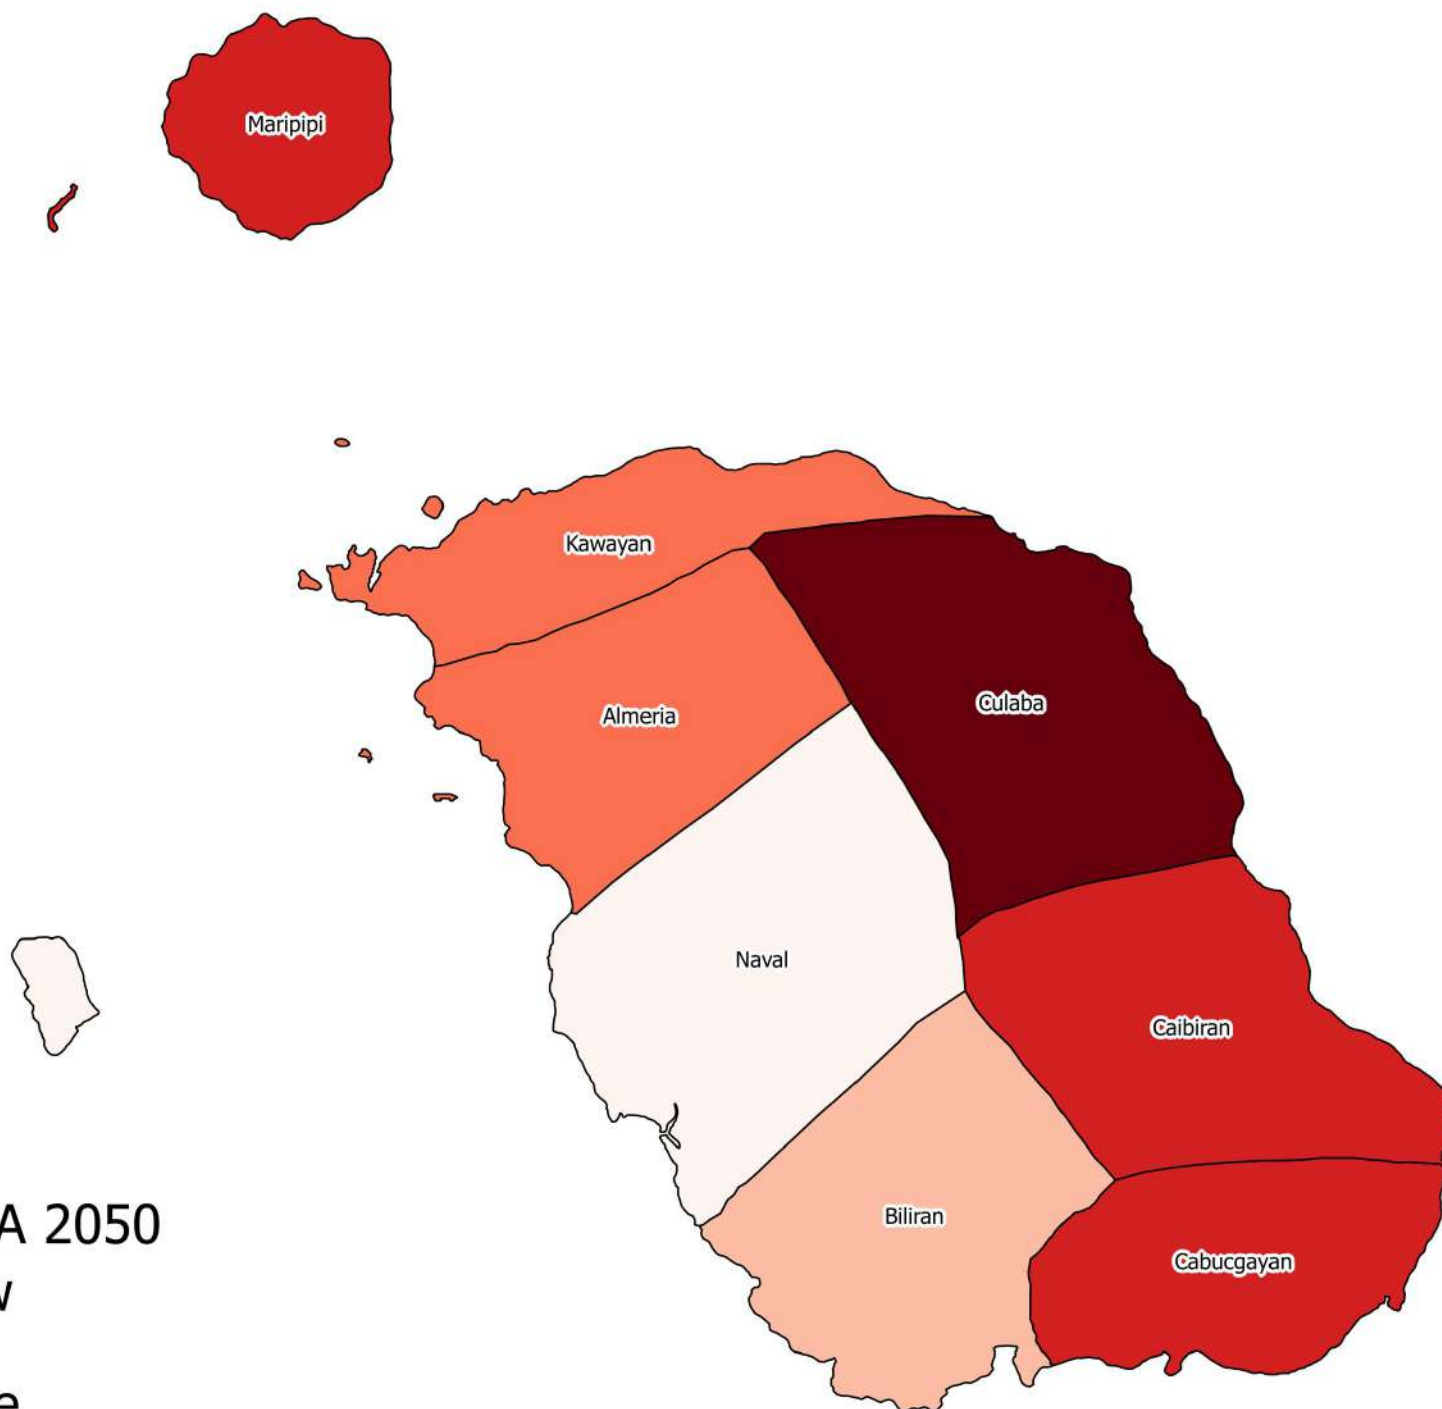

# CASSAVA CRVA IN BILIRAN PROVINCE FOR THE YEAR 2050

## Legend

Cassava CRVA 2050

- Very Low
- Low
- Moderate
- High
- Very High

# COFFEE CRVA IN BILIRAN PROVINCE FOR THE YEAR 2050