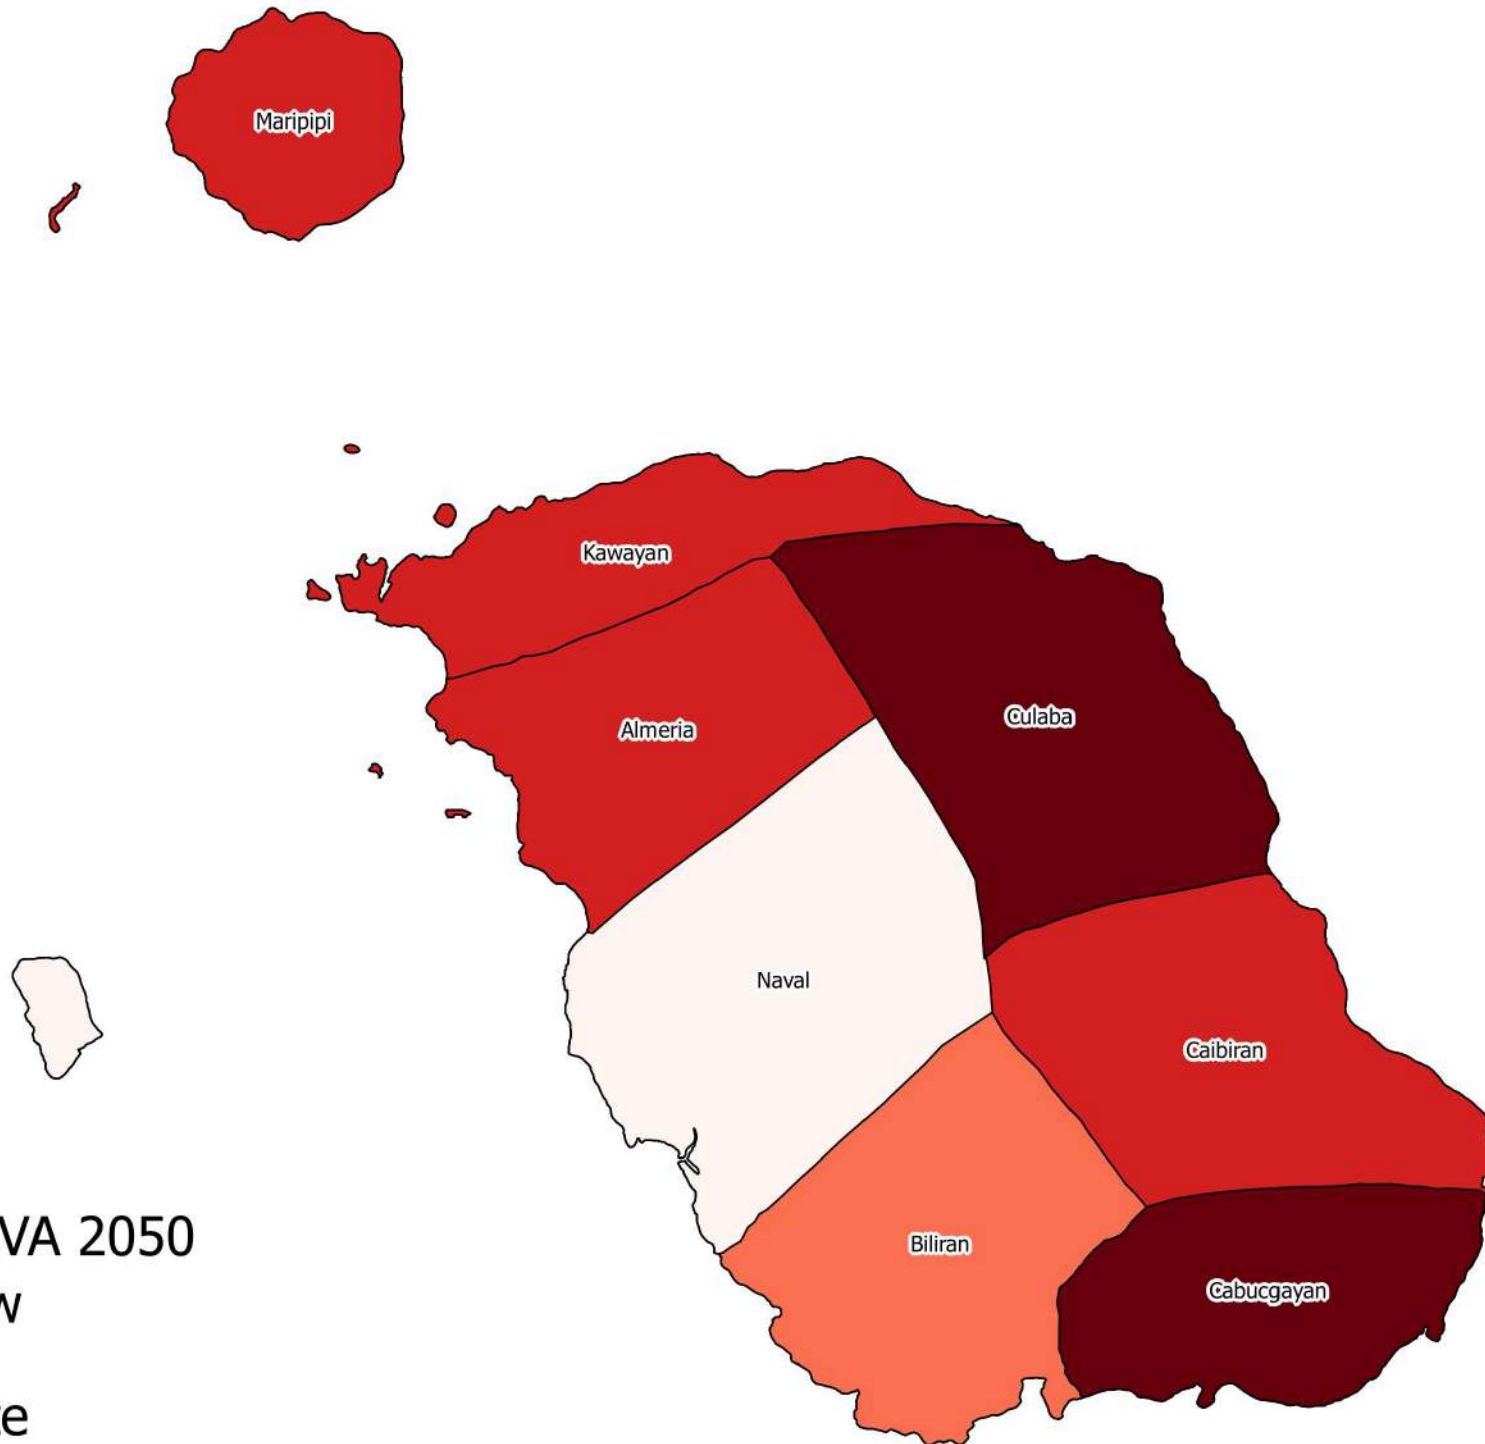

# ABACA CRVA IN BILIRAN PROVINCE FOR THE YEAR 2050

## Legend

Abaca CRVA 2050

- Very Low
- Low
- Moderate
- High
- Very High

# BANANA CRVA IN BILIRAN PROVINCE FOR THE YEAR 2050

## Legend

Banana CRVA 2050

- Very Low
- Low
- Moderate
- High
- Very High