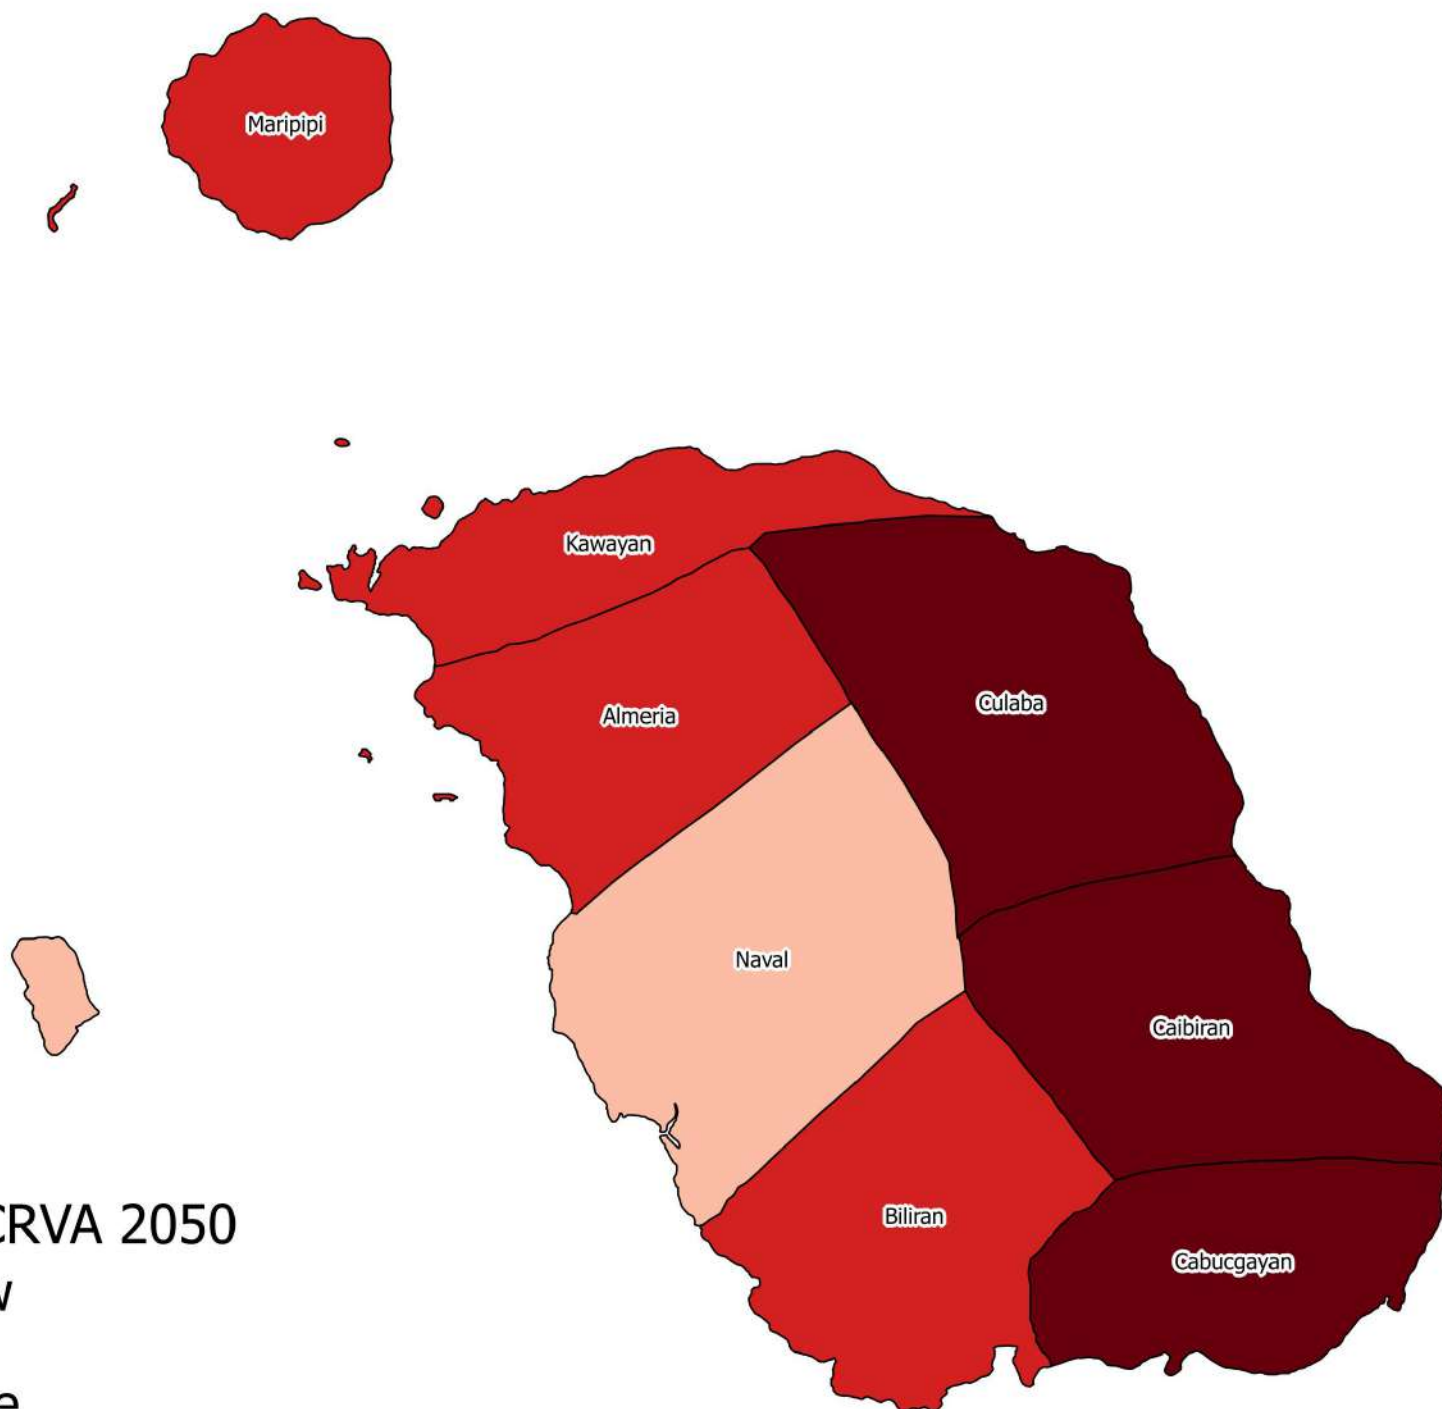

# JACKFRUIT CRVA IN BILIRAN PROVINCE FOR THE YEAR 2050

## Legend

Jackfruit CRVA 2050

- Very Low
- Low
- Moderate
- High
- Very High

# NAPIER CRVA IN BILIRAN PROVINCE FOR THE YEAR 2050

# PINEAPPLE CRVA IN BILIRAN PROVINCE FOR THE YEAR 2050