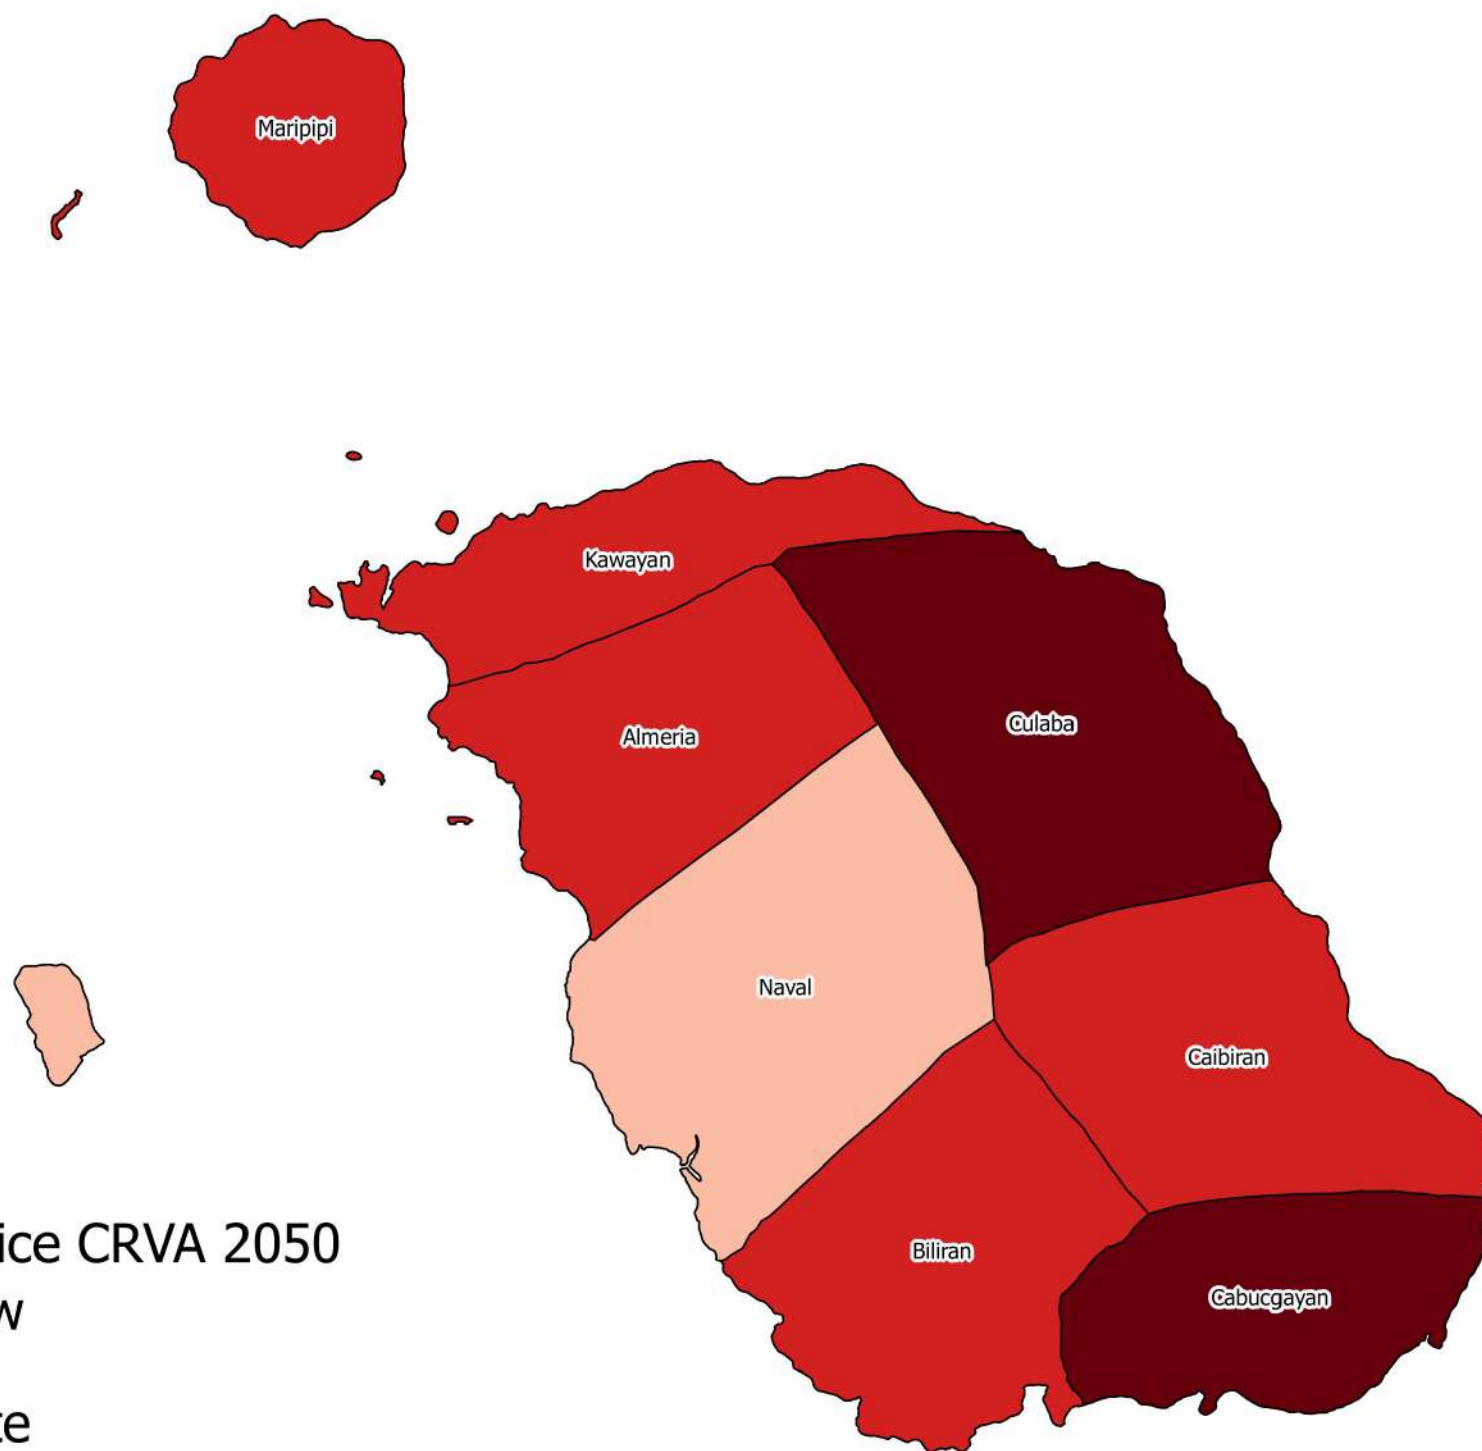

IRRIGATED RICE CRVA IN BILIRAN PROVINCE FOR THE YEAR 2050