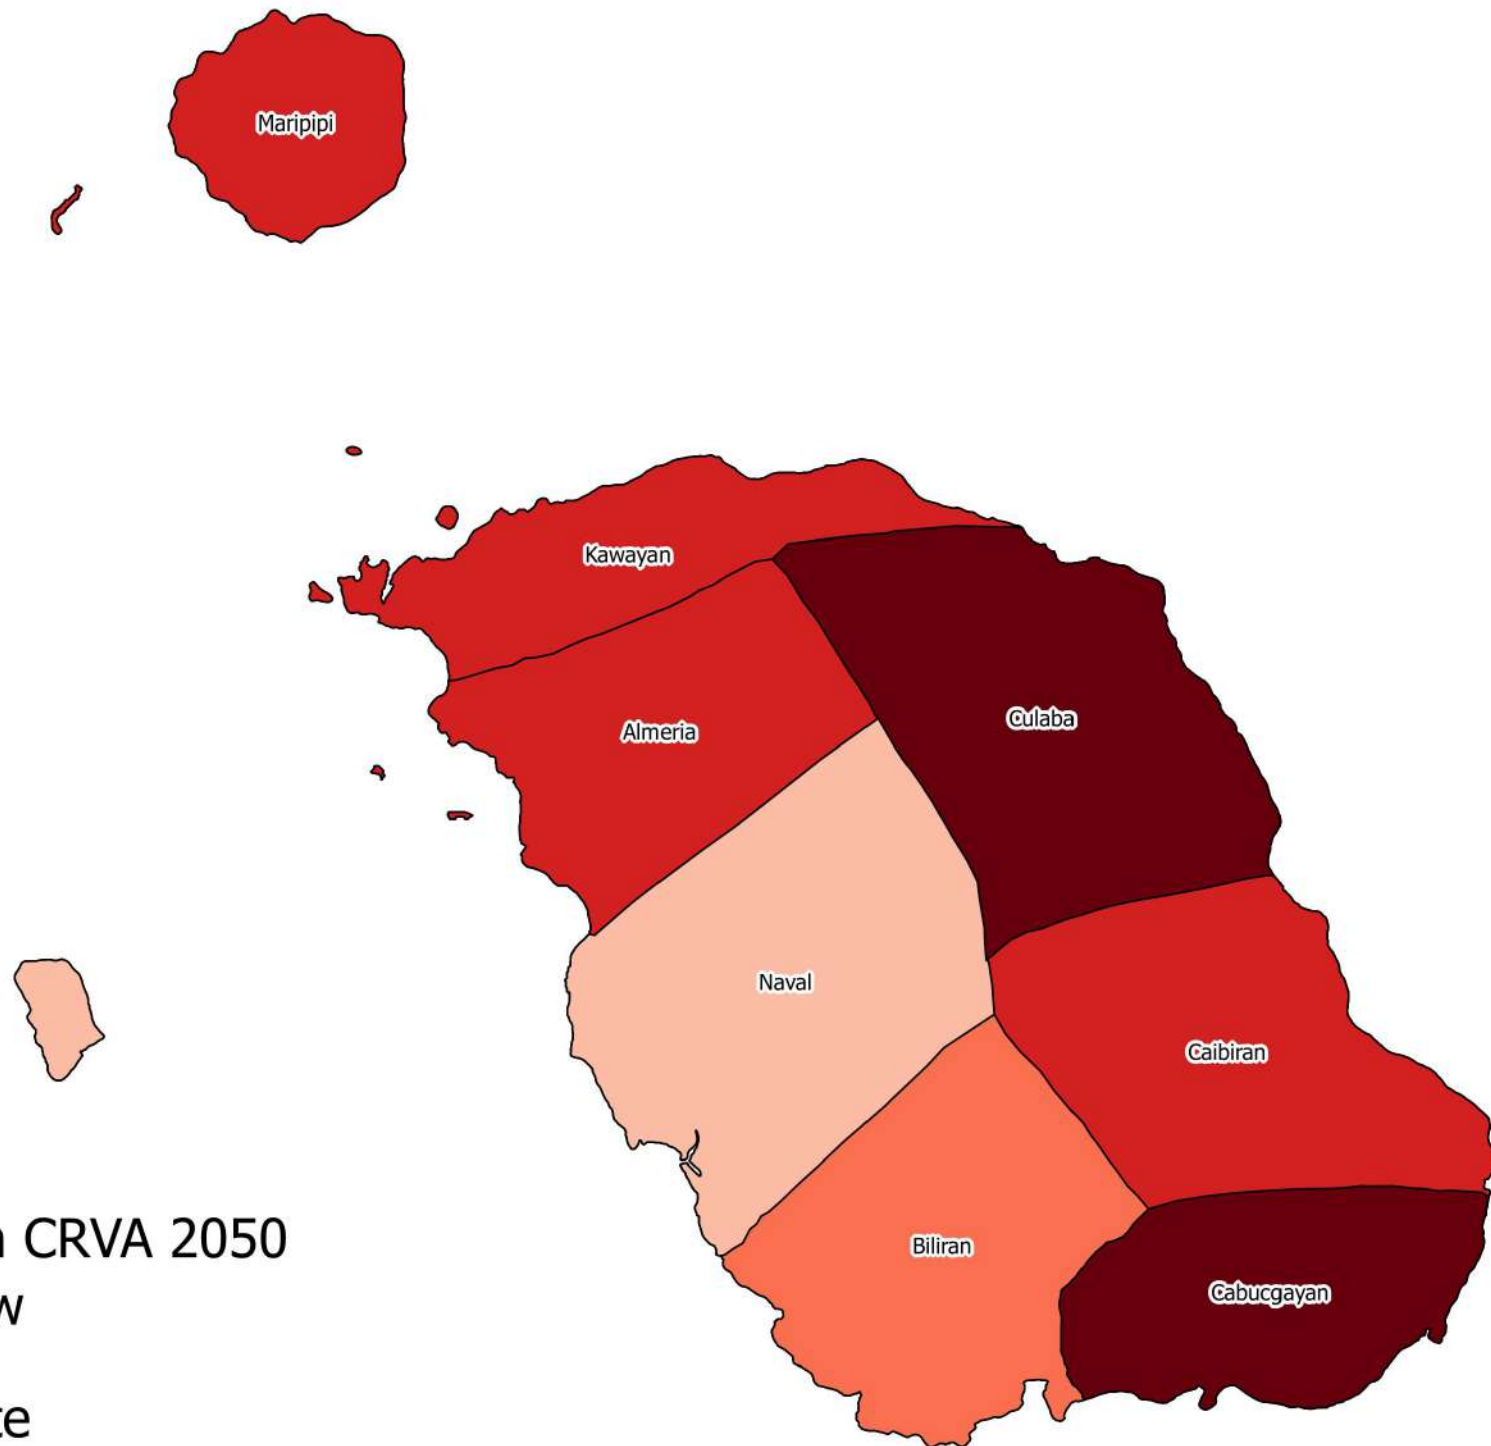

MAIZE/CORN CRVA IN BILIRAN PROVINCE FOR THE YEAR 2050