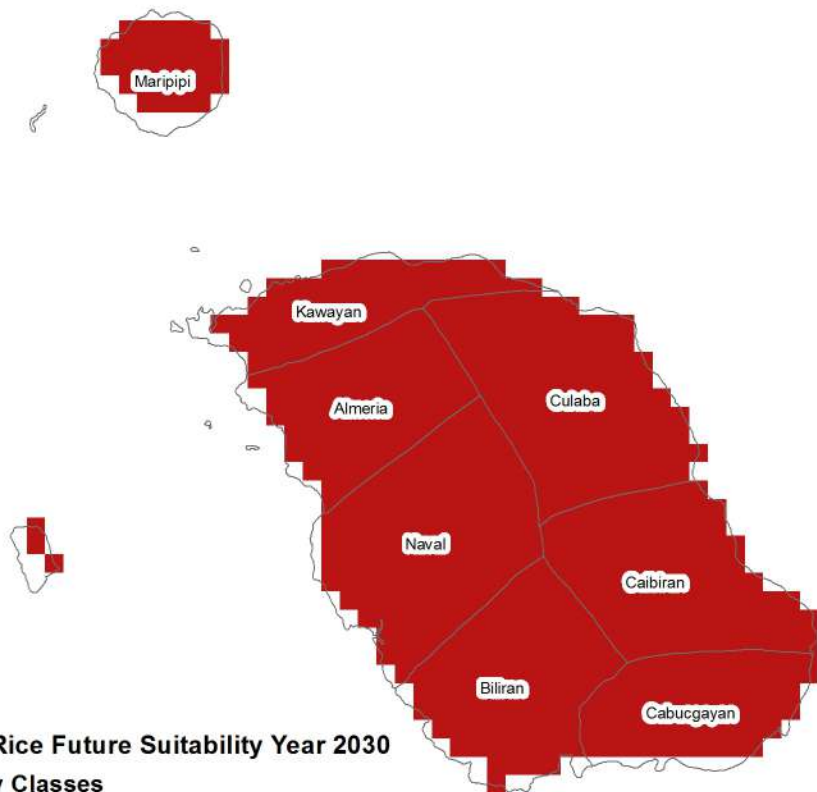

RAINFED RICE FUTURE SUITABILITY IN BILIRAN PROVINCE FOR THE YEAR 2030

Legend

Rainfed Rice Future Suitability Year 2030

Suitability Classes

- Not Suitable
- Moderately Suitable
- Suitable
- Highly Suitable