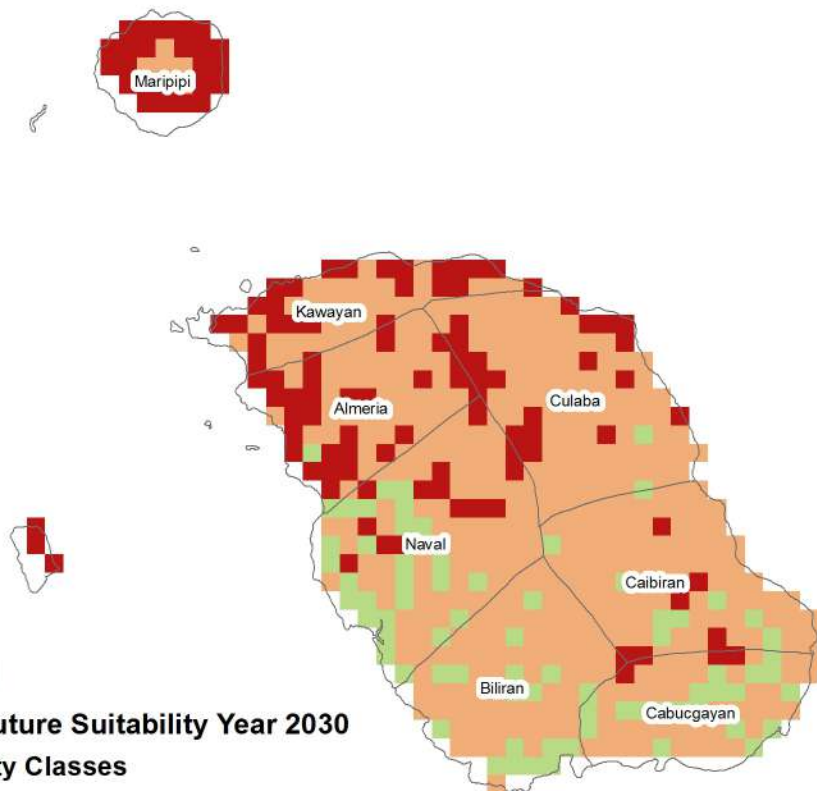

MAIZE FUTURE SUITABILITY IN BILIRAN PROVINCE FOR THE YEAR 2030

Legend

Maize Future Suitability Year 2030

Suitability Classes

- Not Suitable
- Moderately Suitable
- Suitable
- Highly Suitable