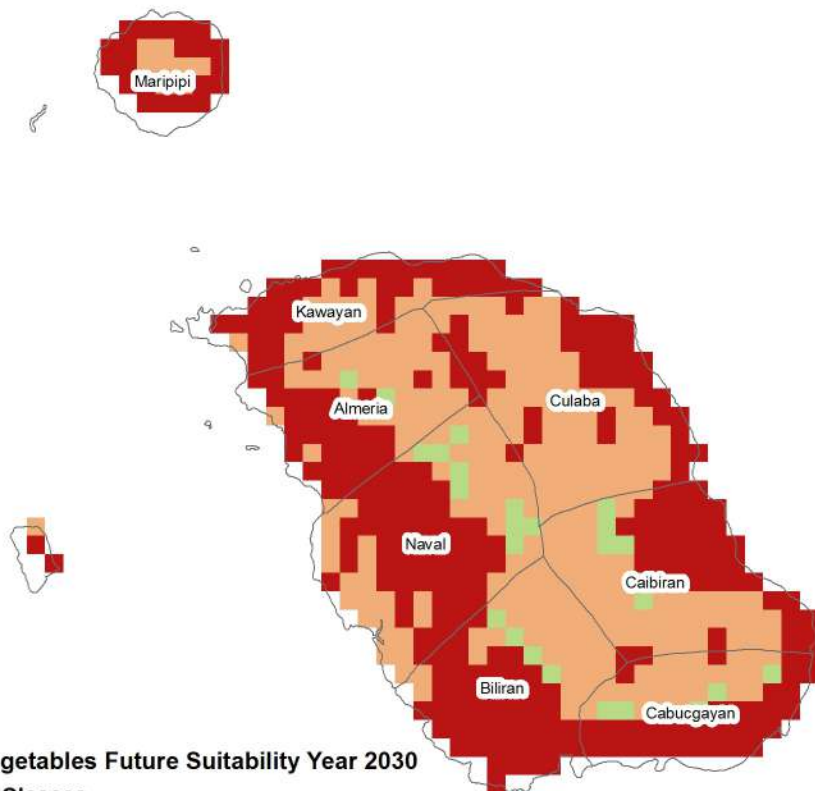

PAKBET VEGETABLES FUTURE SUITABILITY IN BILIRAN PROVINCE FOR THE YEAR 2030

Legend

Pakbet Vegetables Future Suitability Year 2030

Suitability Classes

- Not Suitable
- Moderately Suitable
- Suitable
- Highly Suitable