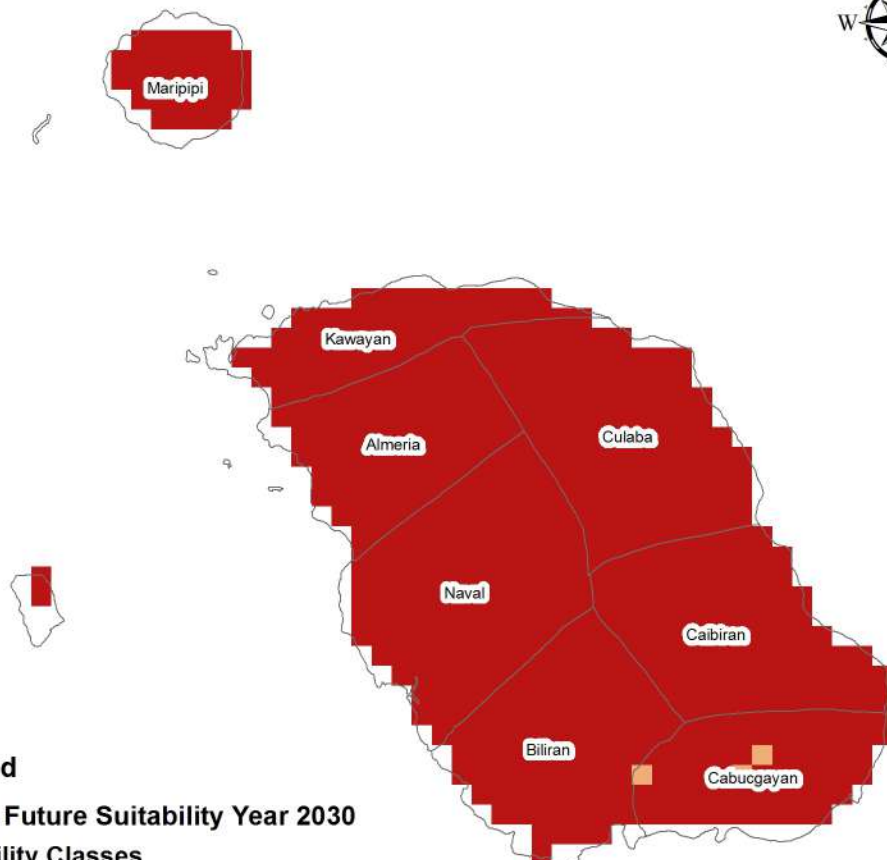

TRICHANTHERA FUTURE SUITABILITY IN BILIRAN PROVINCE FOR THE YEAR 2030

Legend

Yautia Future Suitability Year 2030

Suitability Classes

- Not Suitable
- Moderately Suitable
- Suitable
- Highly Suitable