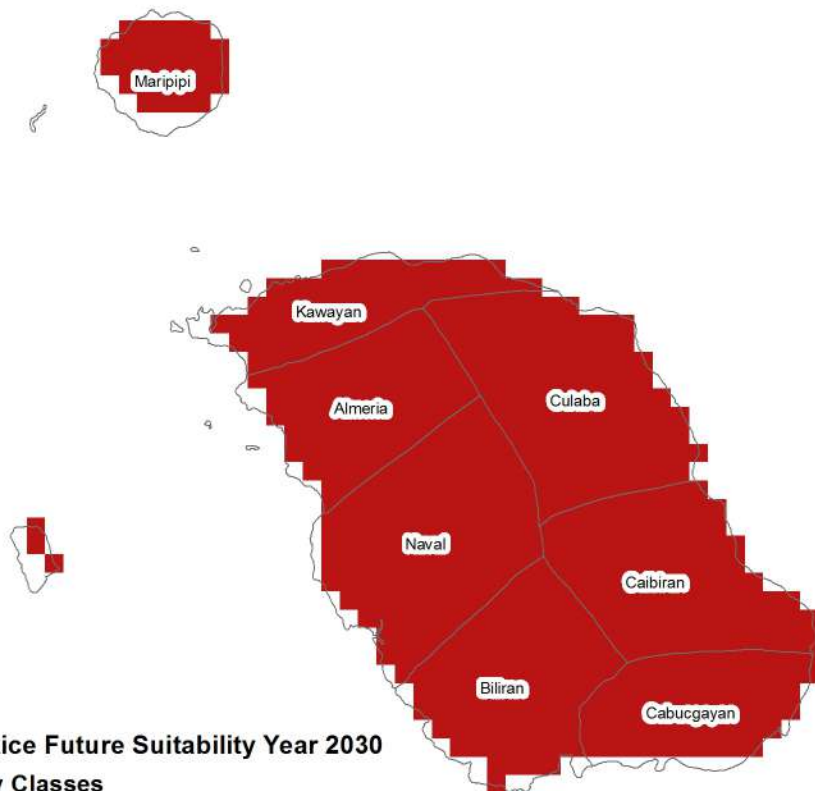

UPLAND RICE FUTURE SUITABILITY IN BILIRAN PROVINCE FOR THE YEAR 2030

Legend

Upland Rice Future Suitability Year 2030

Suitability Classes

- Not Suitable
- Moderately Suitable
- Suitable
- Highly Suitable