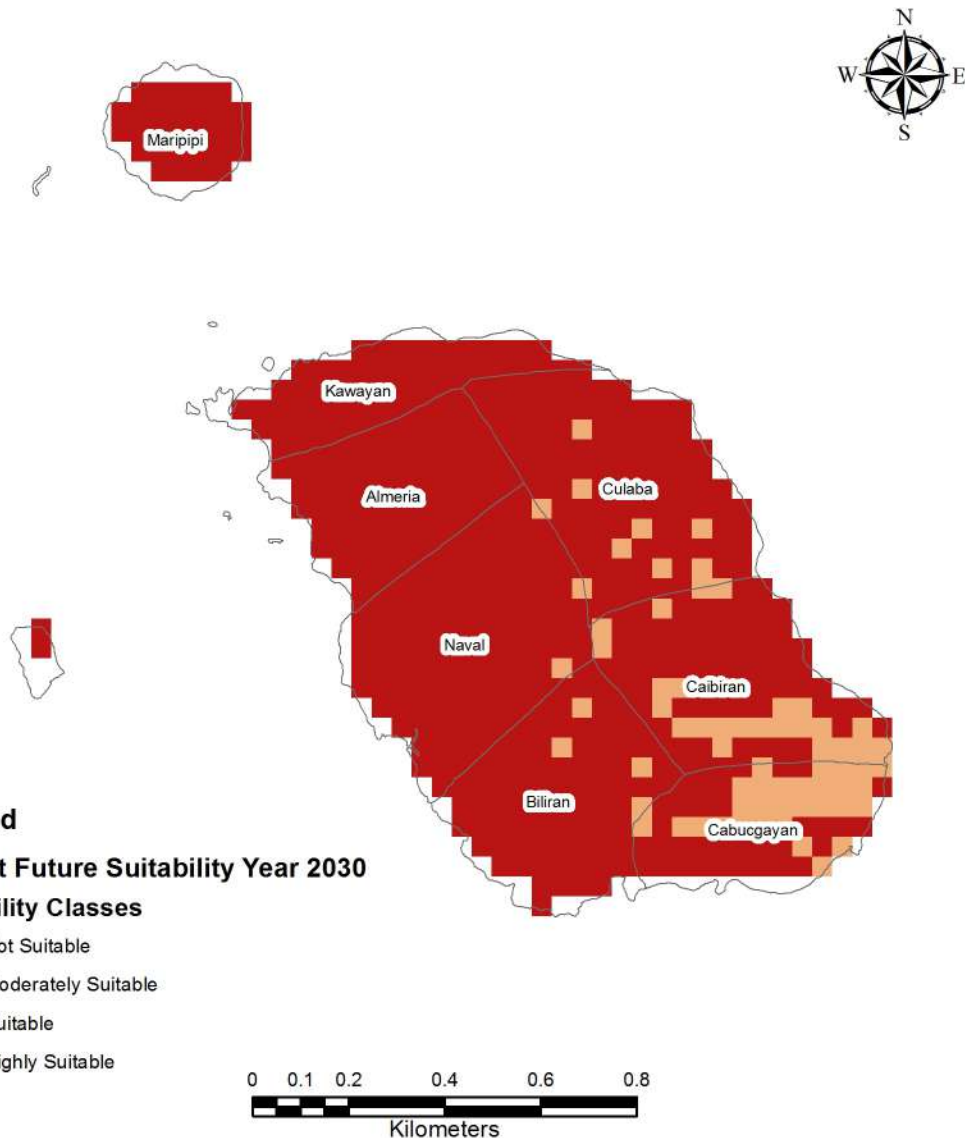

PEANUT FUTURE SUITABILITY IN BILIRAN PROVINCE FOR THE YEAR 2030