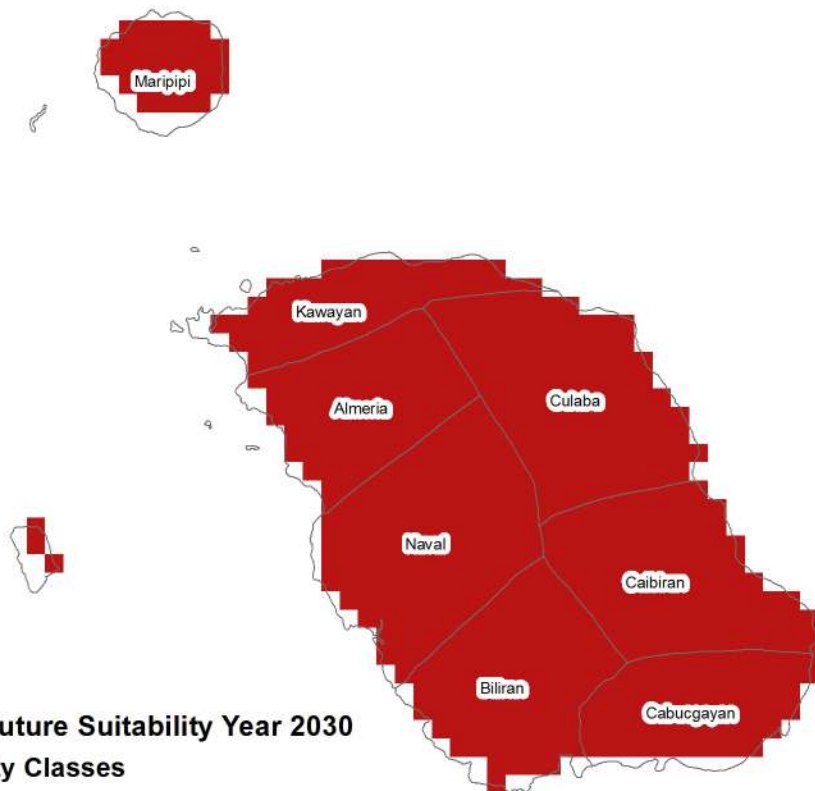

# ABACA FUTURE SUITABILITY IN BILIRAN PROVINCE FOR THE YEAR 2030

## Legend