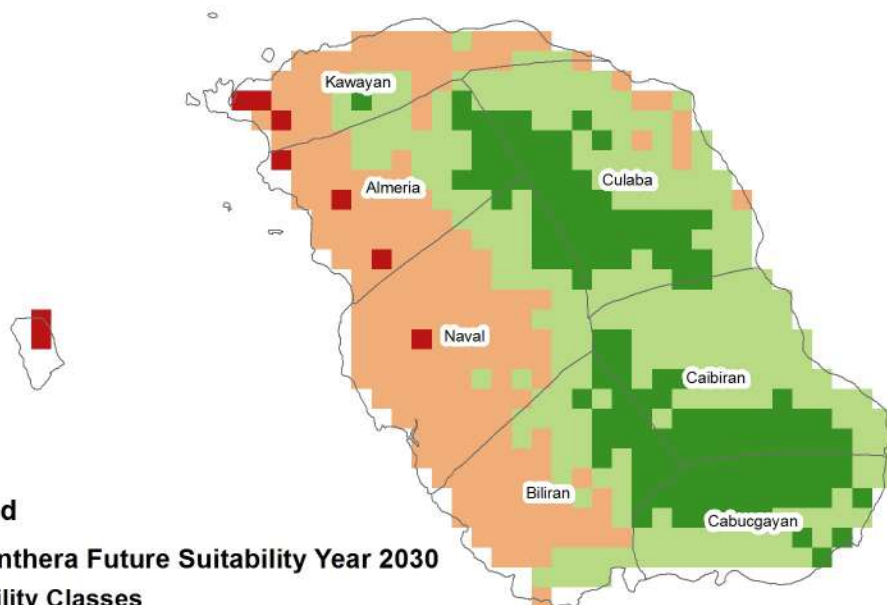

TRICHANTHERA FUTURE SUITABILITY IN BILIRAN PROVINCE FOR THE YEAR 2030

Legend

Trichanthera Future Suitability Year 2030

Suitability Classes

- Not Suitable
- Moderately Suitable
- Suitable
- Highly Suitable