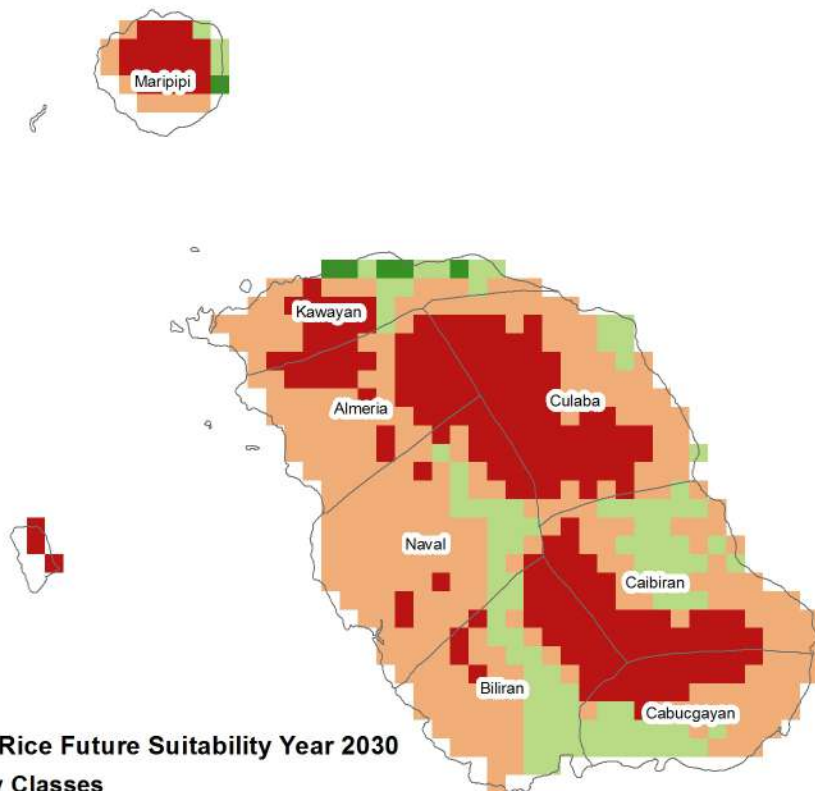

IRRIGATED RICE FUTURE SUITABILITY IN BILIRAN PROVINCE FOR THE YEAR 2030

Legend

Irrigated Rice Future Suitability Year 2030

Suitability Classes

- Not Suitable
- Moderately Suitable
- Suitable
- Highly Suitable