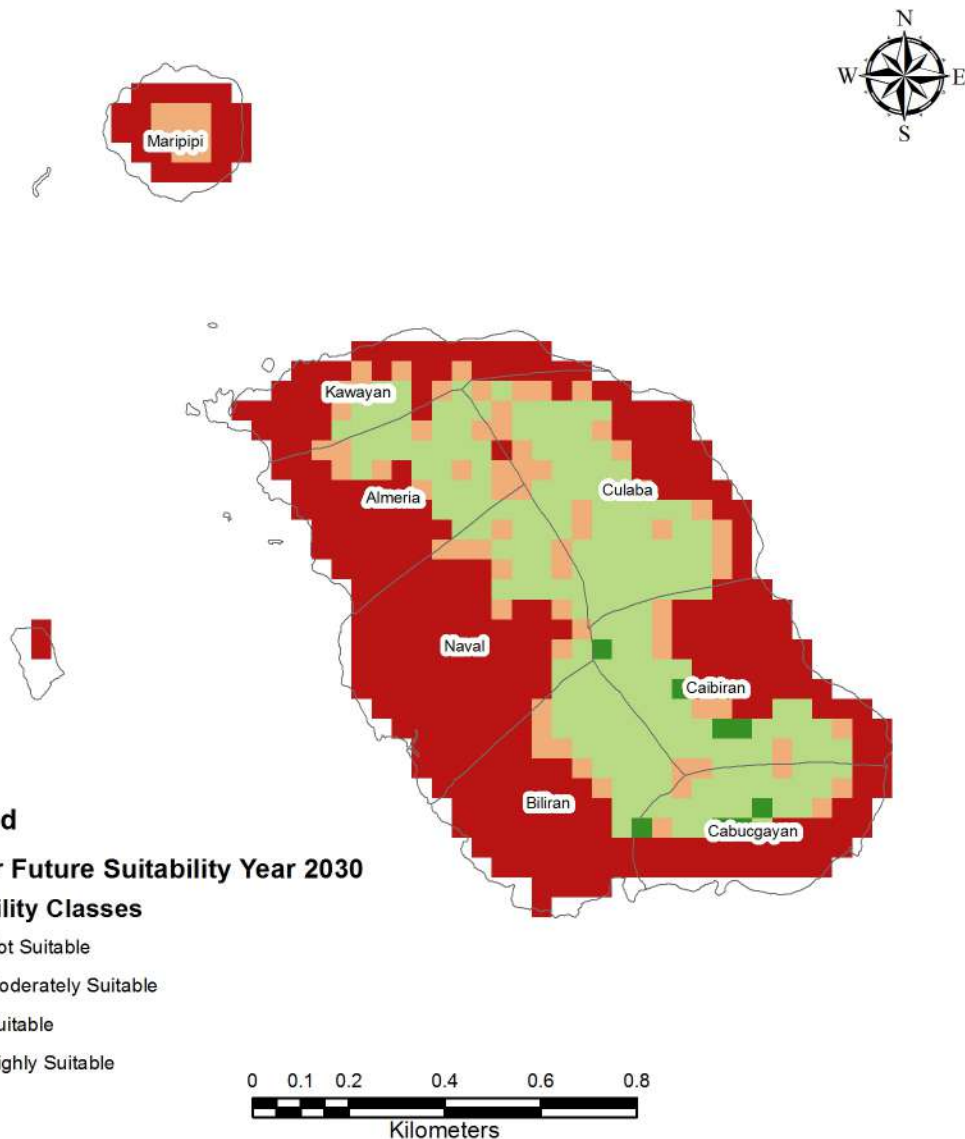

GINGER FUTURE SUITABILITY IN BILIRAN PROVINCE FOR THE YEAR 2030