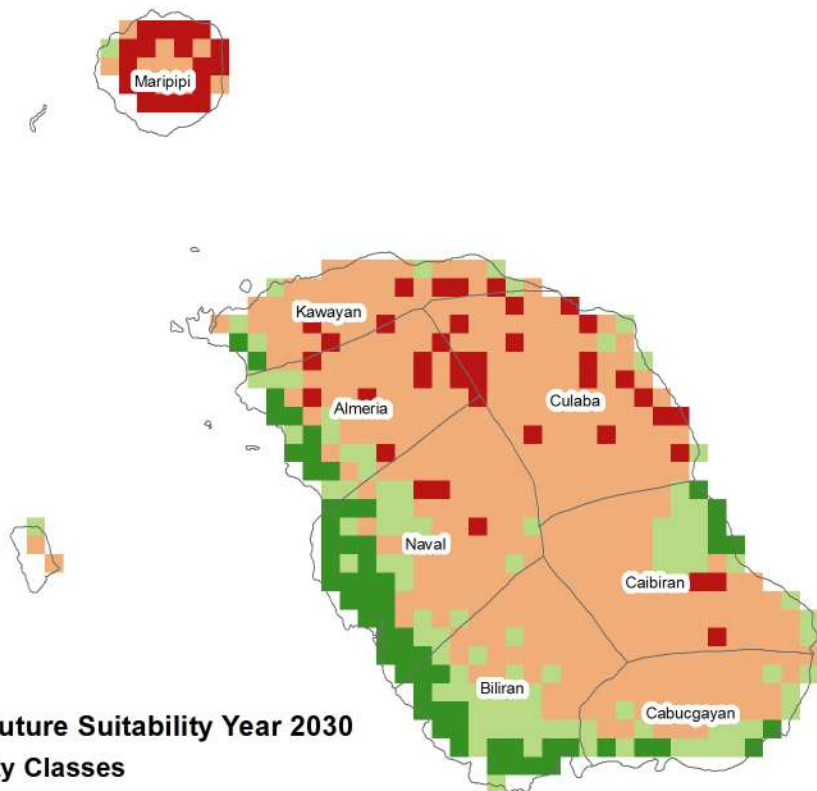

CACAO FUTURE SUITABILITY IN BILIRAN PROVINCE FOR THE YEAR 2030

Legend

Cacao Future Suitability Year 2030

Suitability Classes

- Not Suitable
- Moderately Suitable
- Suitable
- Highly Suitable