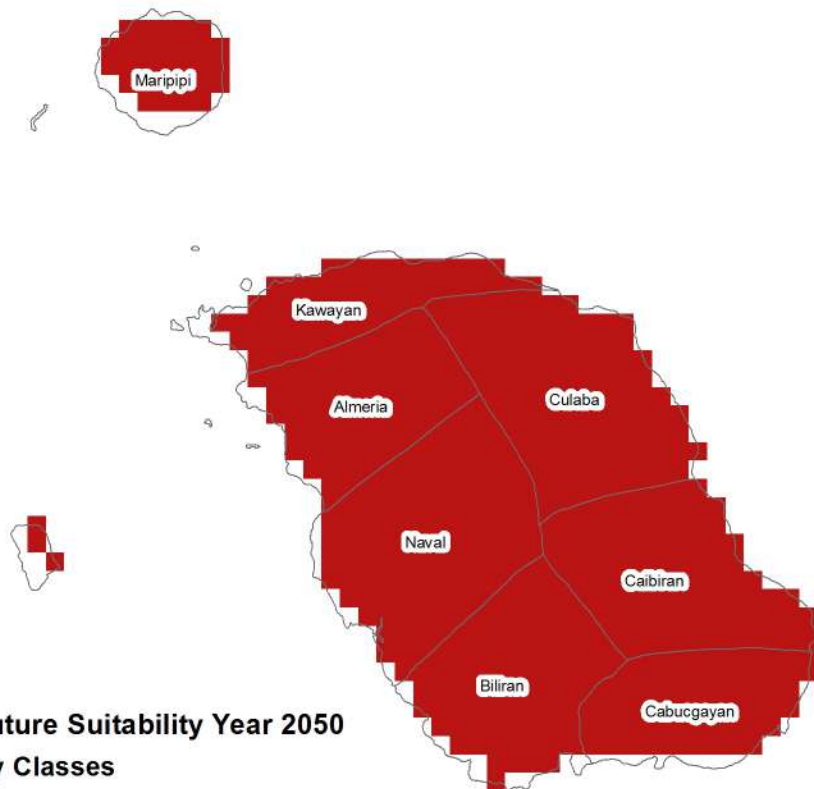

ABACA FUTURE SUITABILITY IN BILIRAN PROVINCE FOR THE YEAR 2050

Legend

Abaca Future Suitability Year 2050

Suitability Classes

-  Not Suitable
-  Moderately Suitable
-  Suitable
-  Highly Suitable

BANANA FUTURE SUITABILITY IN BILIRAN PROVINCE FOR THE YEAR 2050

Legend

Banana Future Suitability Year 2050

Suitability Classes

-  Not Suitable
-  Moderately Suitable
-  Suitable
-  Highly Suitable

CACAO FUTURE SUITABILITY IN BILIRAN PROVINCE FOR THE YEAR 2050

Legend

Cacao Future Suitability Year 2050

Suitability Classes

-  Not Suitable
-  Moderately Suitable
-  Suitable
-  Highly Suitable

IRRIGATED RICE FUTURE SUITABILITY IN BILIRAN PROVINCE FOR THE YEAR 2050

Legend

Irrigated Rice Future Suitability Year 2050