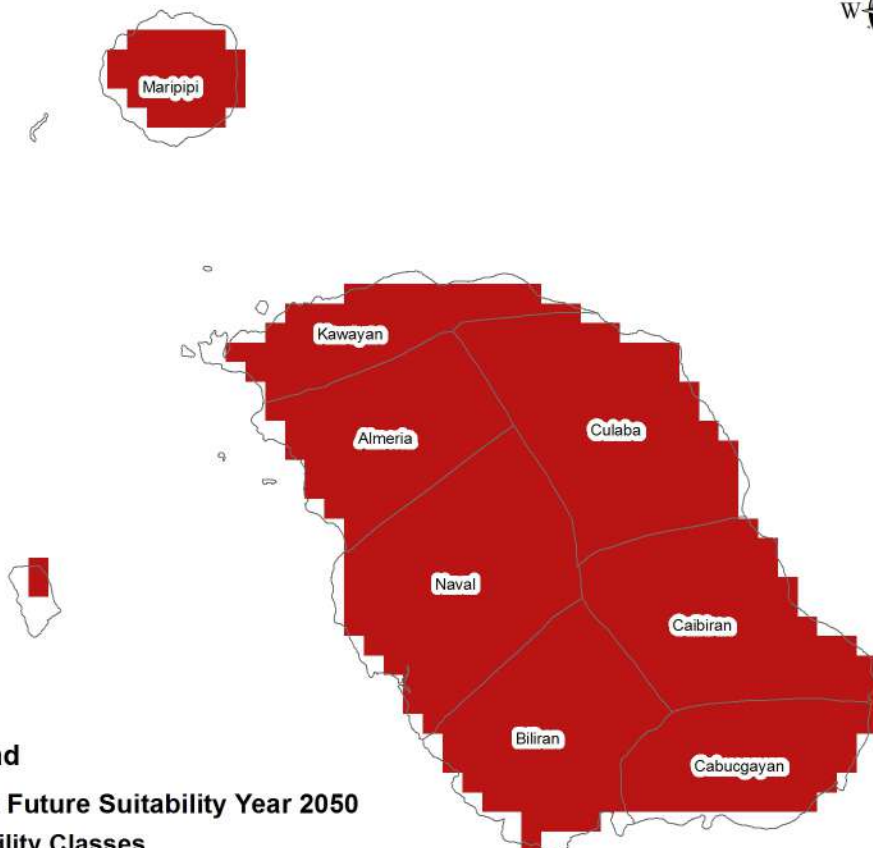

Pineapple Future Suitability Year 2050

Suitability Classes

-  Not Suitable
-  Moderately Suitable
-  Suitable
-  Highly Suitable

SWEET POTATO FUTURE SUITABILITY IN BILIRAN PROVINCE FOR THE YEAR 2050

Legend

Sweet Potato Future Suitability Year 2050

Suitability Classes

-  Not Suitable
-  Moderately Suitable
-  Suitable
-  Highly Suitable

TRICHANTHERA FUTURE SUITABILITY IN BILIRAN PROVINCE FOR THE YEAR 2050

Legend

Trichanthera Future Suitability Year 2050

Suitability Classes

-  Not Suitable
-  Moderately Suitable
-  Suitable
-  Highly Suitable

YAUTIA FUTURE SUITABILITY IN BILIRAN PROVINCE FOR THE YEAR 2050

Legend

Yautia Future Suitability Year 2050