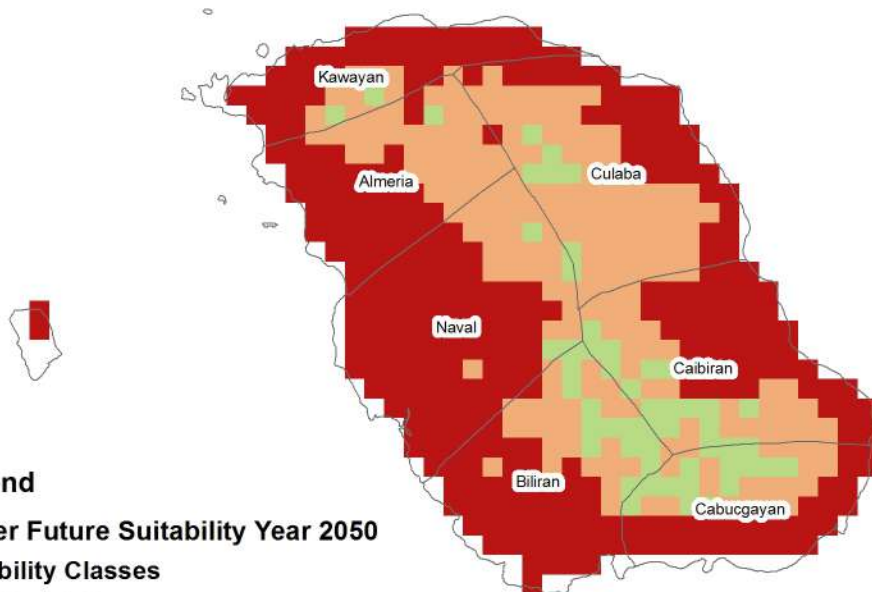

GINGER FUTURE SUITABILITY IN BILIRAN PROVINCE FOR THE YEAR 2050

Legend

Ginger Future Suitability Year 2050

Suitability Classes

-  Not Suitable
-  Moderately Suitable
-  Suitable
-  Highly Suitable

JACKFRUIT FUTURE SUITABILITY IN BILIRAN PROVINCE FOR THE YEAR 2050

Legend

Jackfruit Future Suitability Year 2050

Suitability Classes

-  Not Suitable
-  Moderately Suitable
-  Suitable
-  Highly Suitable

NAPIER FUTURE SUITABILITY IN BILIRAN PROVINCE FOR THE YEAR 2050

Legend

Napier Future Suitability Year 2050

Suitability Classes

-  Not Suitable
-  Moderately Suitable
-  Suitable
-  Highly Suitable

0 0.1 0.2 0.4 0.6 0.8

Kilometers

PEANUT FUTURE SUITABILITY IN BILIRAN PROVINCE FOR THE YEAR 2050