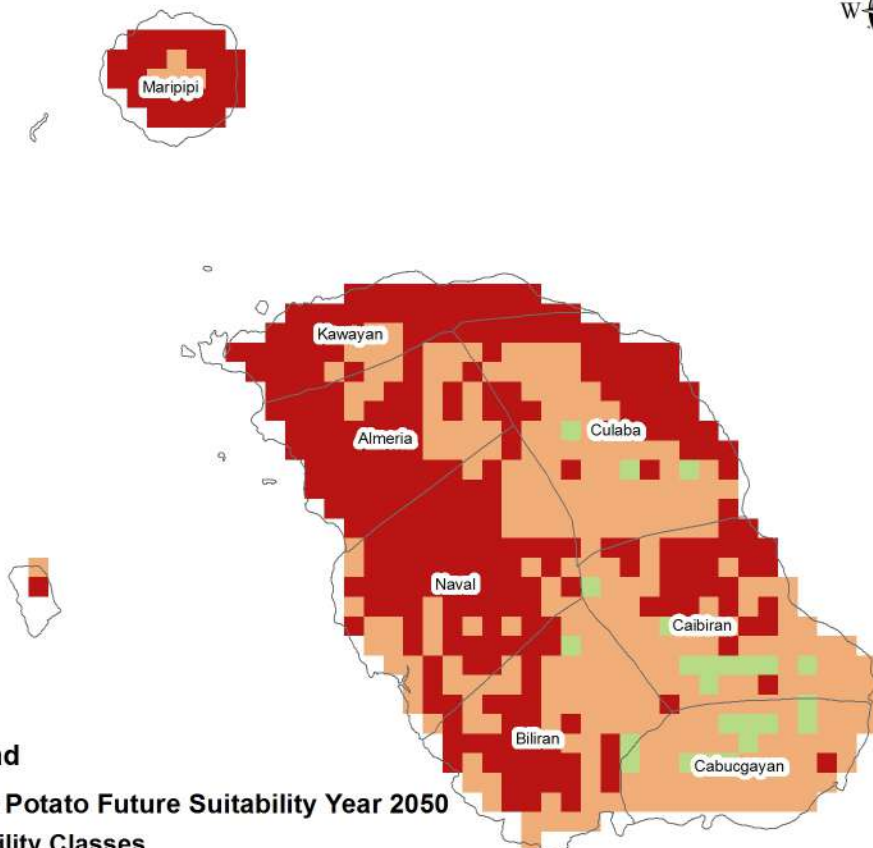

Legend

Peanut Future Suitability Year 2050

Suitability Classes

-  Not Suitable
-  Moderately Suitable
-  Suitable
-  Highly Suitable

PINEAPPLE FUTURE SUITABILITY IN BILIRAN PROVINCE FOR THE YEAR 2050

Legend

Pineapple Future Suitability Year 2050

Suitability Classes

-  Not Suitable
-  Moderately Suitable
-  Suitable
-  Highly Suitable

SWEET POTATO FUTURE SUITABILITY IN BILIRAN PROVINCE FOR THE YEAR 2050

Legend