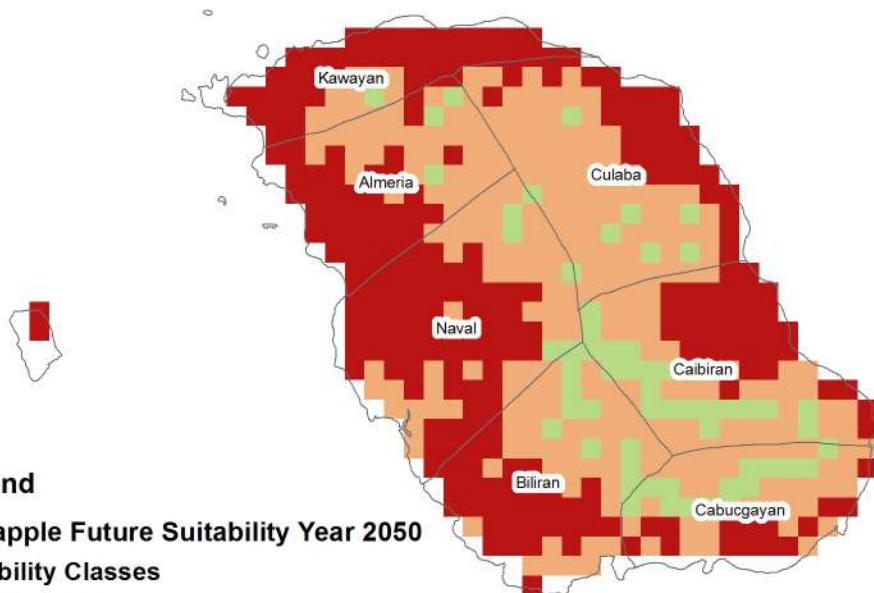

Napier Future Suitability Year 2050

Suitability Classes

-  Not Suitable
-  Moderately Suitable
-  Suitable
-  Highly Suitable

0 0.1 0.2 0.4 0.6 0.8

Kilometers

PEANUT FUTURE SUITABILITY IN BILIRAN PROVINCE FOR THE YEAR 2050

Legend

Peanut Future Suitability Year 2050

Suitability Classes

-  Not Suitable
-  Moderately Suitable
-  Suitable
-  Highly Suitable

PINEAPPLE FUTURE SUITABILITY IN BILIRAN PROVINCE FOR THE YEAR 2050

Legend

Pineapple Future Suitability Year 2050

Suitability Classes

-  Not Suitable
-  Moderately Suitable
-  Suitable
-  Highly Suitable

SWEET POTATO FUTURE SUITABILITY IN BILIRAN PROVINCE FOR THE YEAR 2050

Legend