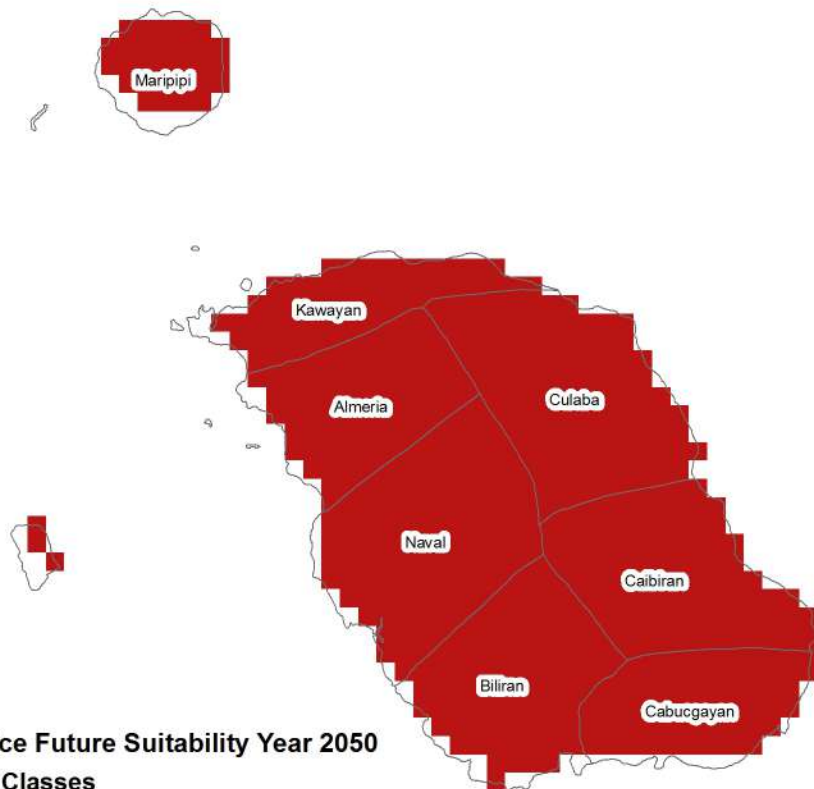

-  Not Suitable
-  Moderately Suitable
-  Suitable
-  Highly Suitable

PAKBET VEGETABLES FUTURE SUITABILITY IN BILIRAN PROVINCE FOR THE YEAR 2050

Legend

Pakbet Vegetables Future Suitability Year 2050

Suitability Classes

-  Not Suitable
-  Moderately Suitable
-  Suitable
-  Highly Suitable

RAINFED RICE FUTURE SUITABILITY IN BILIRAN PROVINCE FOR THE YEAR 2050

Legend

Rainfed Rice Future Suitability Year 2050

Suitability Classes

-  Not Suitable
-  Moderately Suitable
-  Suitable
-  Highly Suitable

UPLAND RICE FUTURE SUITABILITY IN BILIRAN PROVINCE FOR THE YEAR 2050

Legend

Upland Rice Future Suitability Year 2050

Suitability Classes