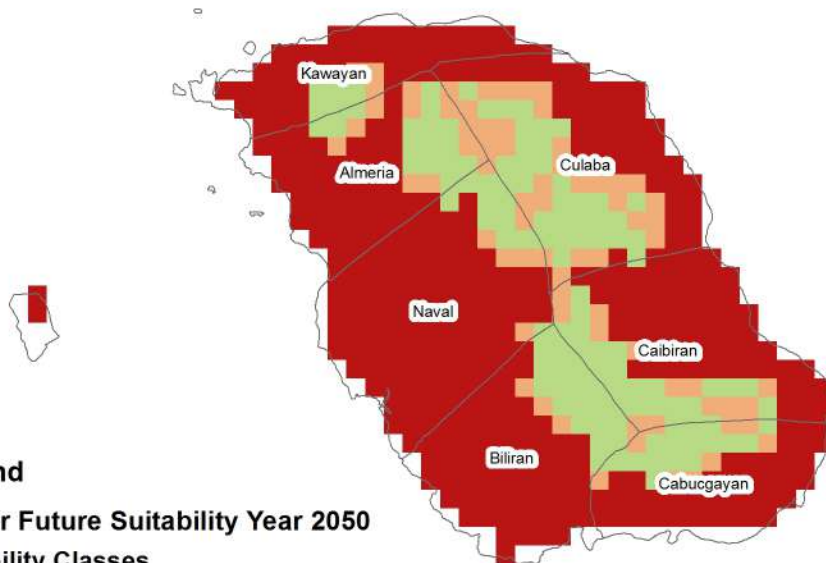

-  Not Suitable
-  Moderately Suitable
-  Suitable
-  Highly Suitable

UPLAND RICE FUTURE SUITABILITY IN BILIRAN PROVINCE FOR THE YEAR 2050

Legend

Upland Rice Future Suitability Year 2050

Suitability Classes

-  Not Suitable
-  Moderately Suitable
-  Suitable
-  Highly Suitable

GABI FUTURE SUITABILITY IN BILIRAN PROVINCE FOR THE YEAR 2050

Legend

Gabi Future Suitability Year 2050

Suitability Classes

-  Not Suitable
-  Moderately Suitable
-  Suitable
-  Highly Suitable

GINGER FUTURE SUITABILITY IN BILIRAN PROVINCE FOR THE YEAR 2050

Legend

Ginger Future Suitability Year 2050

Suitability Classes

-  Not Suitable
-  Moderately Suitable
-  Suitable
-  Highly Suitable

JACKFRUIT FUTURE SUITABILITY IN BILIRAN PROVINCE FOR THE YEAR 2050