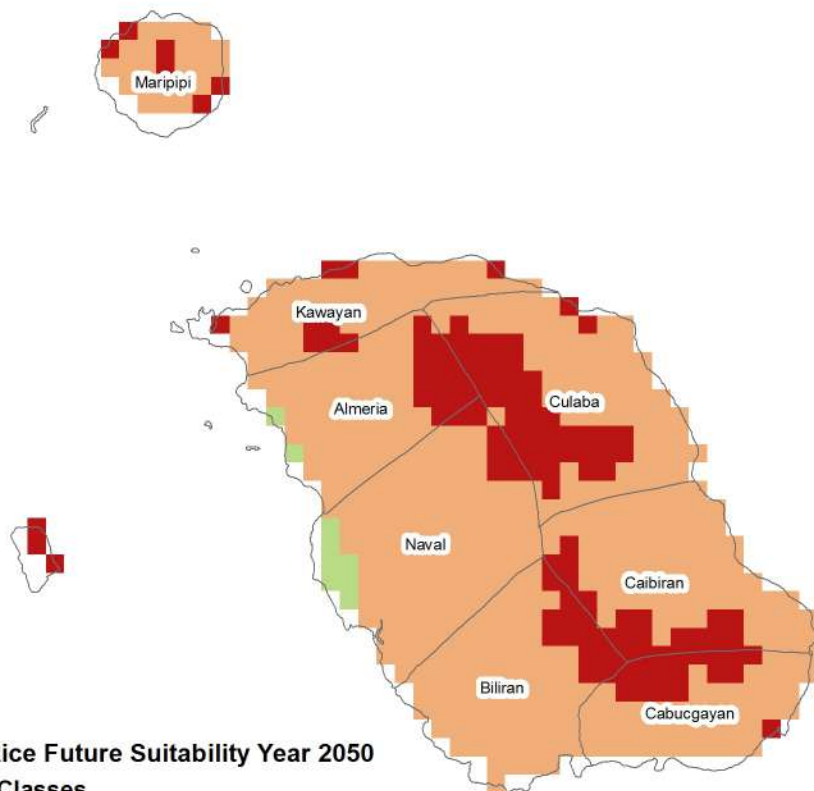

ABACA FUTURE SUITABILITY IN BILIRAN PROVINCE FOR THE YEAR 2050

Legend

Abaca Future Suitability Year 2050

Suitability Classes

-  Not Suitable
-  Moderately Suitable
-  Suitable
-  Highly Suitable

BANANA FUTURE SUITABILITY IN BILIRAN PROVINCE FOR THE YEAR 2050

Legend

Banana Future Suitability Year 2050

Suitability Classes

-  Not Suitable
-  Moderately Suitable
-  Suitable
-  Highly Suitable

CACAO FUTURE SUITABILITY IN BILIRAN PROVINCE FOR THE YEAR 2050

Legend

Cacao Future Suitability Year 2050

Suitability Classes

-  Not Suitable
-  Moderately Suitable
-  Suitable
-  Highly Suitable

IRRIGATED RICE FUTURE SUITABILITY IN BILIRAN PROVINCE FOR THE YEAR 2050

Legend

Irrigated Rice Future Suitability Year 2050