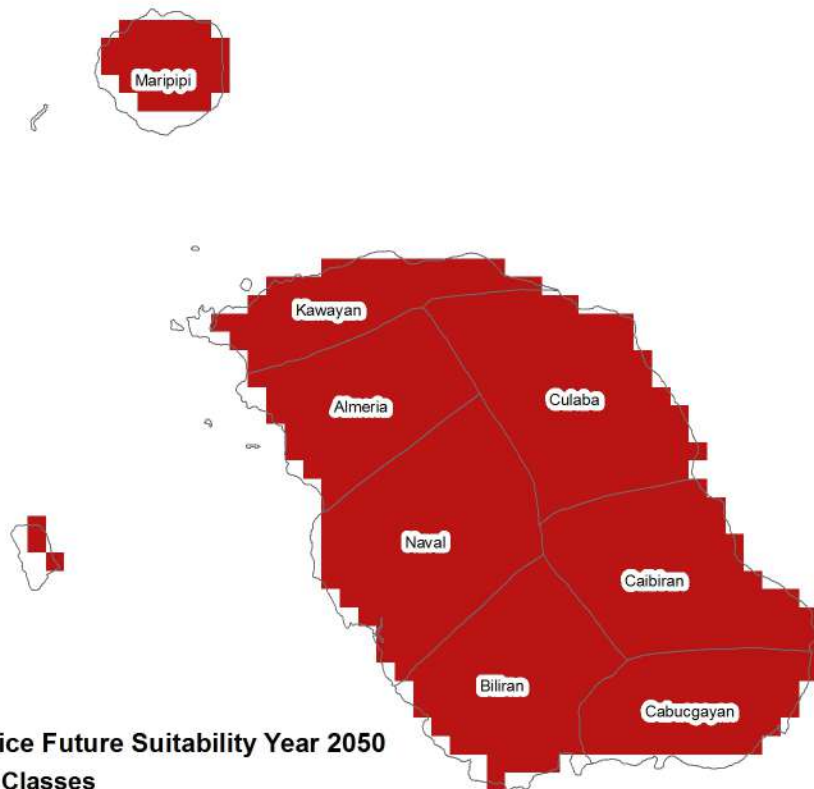

Suitability Classes

-  Not Suitable
-  Moderately Suitable
-  Suitable
-  Highly Suitable

MAIZE FUTURE SUITABILITY IN BILIRAN PROVINCE FOR THE YEAR 2050

Legend

Maize Future Suitability Year 2050

Suitability Classes

-  Not Suitable
-  Moderately Suitable
-  Suitable
-  Highly Suitable

PAKBET VEGETABLES FUTURE SUITABILITY IN BILIRAN PROVINCE FOR THE YEAR 2050

Legend

Pakbet Vegetables Future Suitability Year 2050

Suitability Classes

-  Not Suitable
-  Moderately Suitable
-  Suitable
-  Highly Suitable

RAINFED RICE FUTURE SUITABILITY IN BILIRAN PROVINCE FOR THE YEAR 2050

Legend

Rainfed Rice Future Suitability Year 2050

Suitability Classes