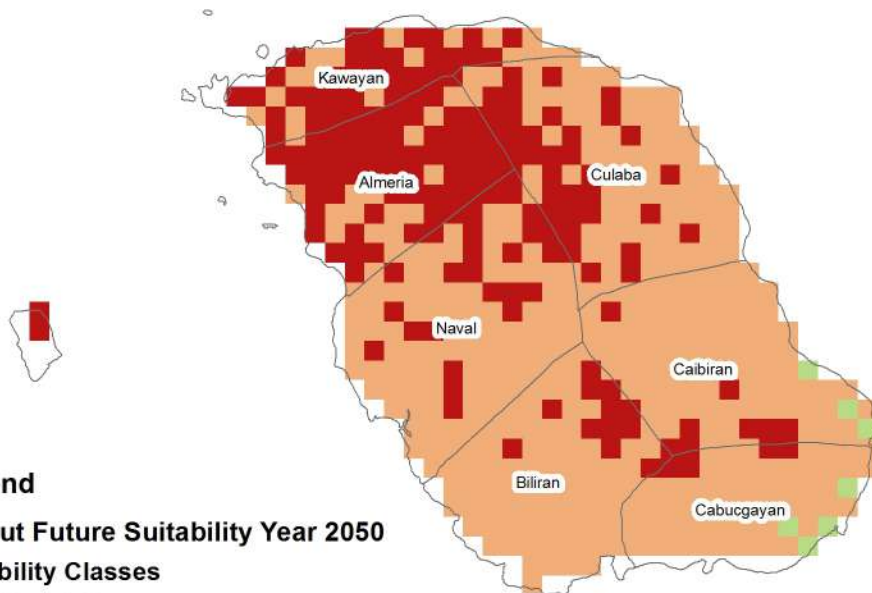

Legend

Jackfruit Future Suitability Year 2050

Suitability Classes

-  Not Suitable
-  Moderately Suitable
-  Suitable
-  Highly Suitable

NAPIER FUTURE SUITABILITY IN BILIRAN PROVINCE FOR THE YEAR 2050

Legend

Napier Future Suitability Year 2050

Suitability Classes

-  Not Suitable
-  Moderately Suitable
-  Suitable
-  Highly Suitable

0 0.1 0.2 0.4 0.6 0.8

Kilometers

PEANUT FUTURE SUITABILITY IN BILIRAN PROVINCE FOR THE YEAR 2050

Legend

Peanut Future Suitability Year 2050

Suitability Classes

-  Not Suitable
-  Moderately Suitable
-  Suitable
-  Highly Suitable

PINEAPPLE FUTURE SUITABILITY IN BILIRAN PROVINCE FOR THE YEAR 2050

Legend