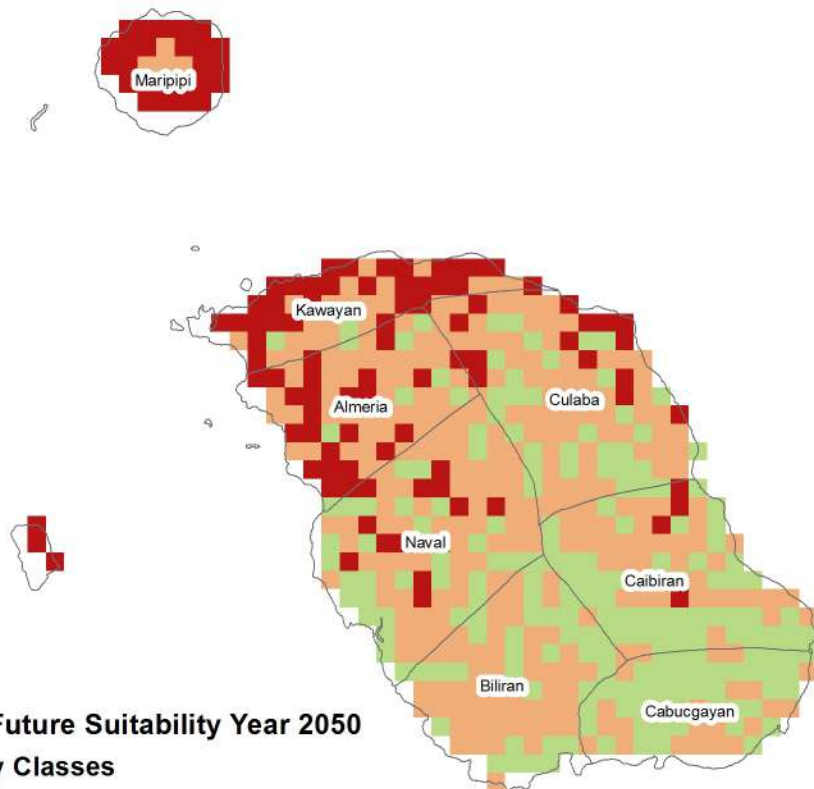

ABACA FUTURE SUITABILITY IN BILIRAN PROVINCE FOR THE YEAR 2050

Legend

Abaca Future Suitability Year 2050

Suitability Classes

-  Not Suitable
-  Moderately Suitable
-  Suitable
-  Highly Suitable

BANANA FUTURE SUITABILITY IN BILIRAN PROVINCE FOR THE YEAR 2050

Legend

Banana Future Suitability Year 2050

Suitability Classes

-  Not Suitable
-  Moderately Suitable
-  Suitable
-  Highly Suitable

CACAO FUTURE SUITABILITY IN BILIRAN PROVINCE FOR THE YEAR 2050

Legend

Cacao Future Suitability Year 2050

Suitability Classes

-  Not Suitable
-  Moderately Suitable
-  Suitable
-  Highly Suitable

IRRIGATED RICE FUTURE SUITABILITY IN BILIRAN PROVINCE FOR THE YEAR 2050

Legend

Irrigated Rice Future Suitability Year 2050