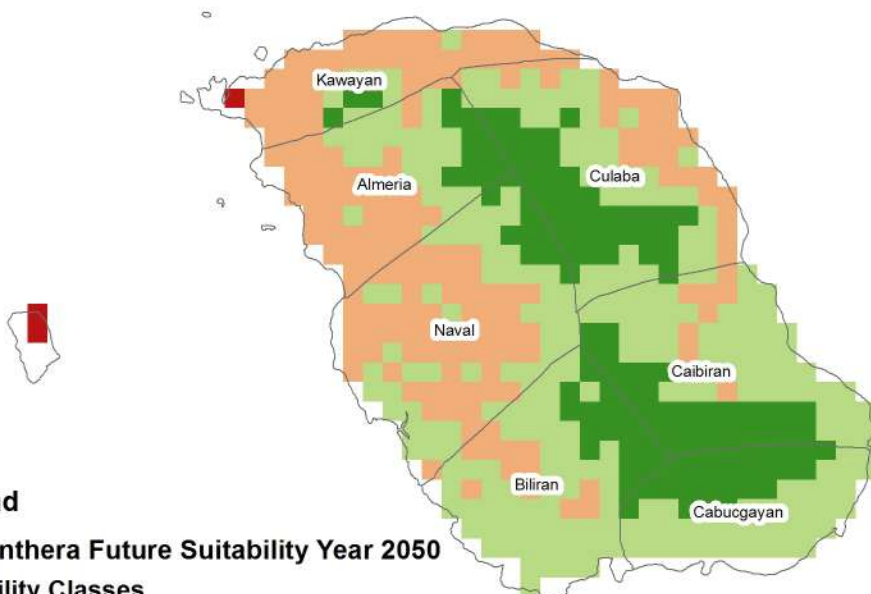

Legend

Peanut Future Suitability Year 2050

Suitability Classes

-  Not Suitable
-  Moderately Suitable
-  Suitable
-  Highly Suitable

PINEAPPLE FUTURE SUITABILITY IN BILIRAN PROVINCE FOR THE YEAR 2050

Legend

Pineapple Future Suitability Year 2050

Suitability Classes

-  Not Suitable
-  Moderately Suitable
-  Suitable
-  Highly Suitable

SWEET POTATO FUTURE SUITABILITY IN BILIRAN PROVINCE FOR THE YEAR 2050

Legend

Sweet Potato Future Suitability Year 2050

Suitability Classes

-  Not Suitable
-  Moderately Suitable
-  Suitable
-  Highly Suitable

TRICHANTHERA FUTURE SUITABILITY IN BILIRAN PROVINCE FOR THE YEAR 2050

Legend