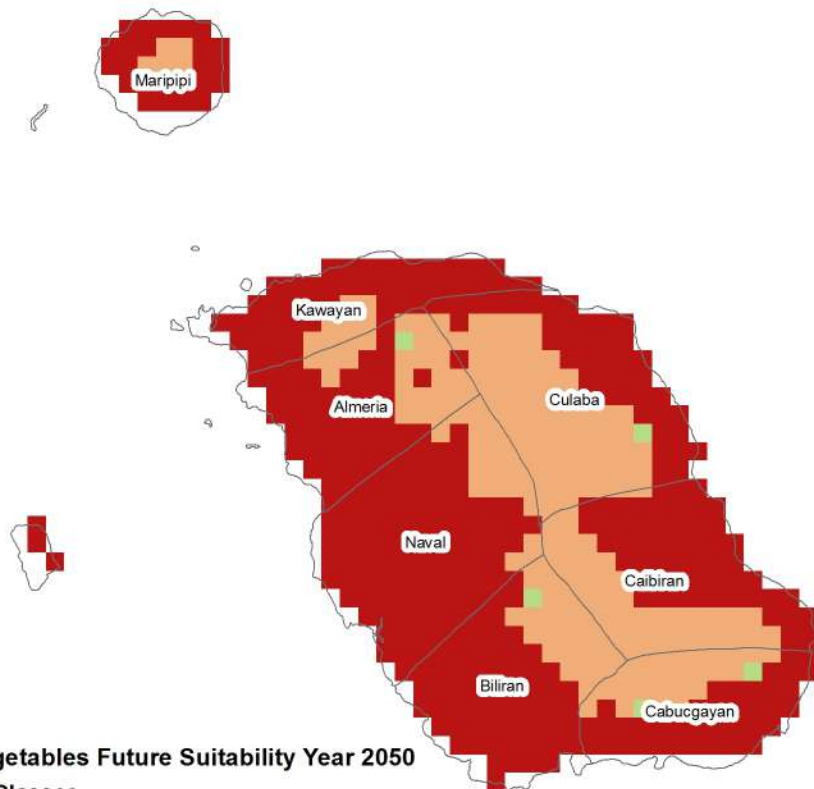

Suitability Classes

-  Not Suitable
-  Moderately Suitable
-  Suitable
-  Highly Suitable

IRRIGATED RICE FUTURE SUITABILITY IN BILIRAN PROVINCE FOR THE YEAR 2050

Legend

Irrigated Rice Future Suitability Year 2050

Suitability Classes

-  Not Suitable
-  Moderately Suitable
-  Suitable
-  Highly Suitable

MAIZE FUTURE SUITABILITY IN BILIRAN PROVINCE FOR THE YEAR 2050

Legend

Maize Future Suitability Year 2050

Suitability Classes

-  Not Suitable
-  Moderately Suitable
-  Suitable
-  Highly Suitable

PAKBET VEGETABLES FUTURE SUITABILITY IN BILIRAN PROVINCE FOR THE YEAR 2050

Legend

Pakbet Vegetables Future Suitability Year 2050

Suitability Classes