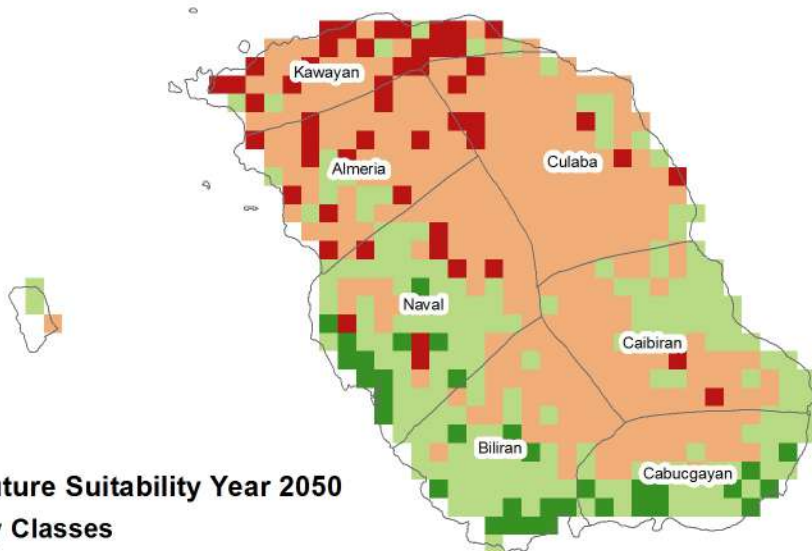

ABACA FUTURE SUITABILITY IN BILIRAN PROVINCE FOR THE YEAR 2050

Legend

Abaca Future Suitability Year 2050

Suitability Classes

-  Not Suitable
-  Moderately Suitable
-  Suitable
-  Highly Suitable

BANANA FUTURE SUITABILITY IN BILIRAN PROVINCE FOR THE YEAR 2050

Legend

Banana Future Suitability Year 2050

Suitability Classes

-  Not Suitable
-  Moderately Suitable
-  Suitable
-  Highly Suitable

CACAO FUTURE SUITABILITY IN BILIRAN PROVINCE FOR THE YEAR 2050

Legend

Cacao Future Suitability Year 2050

Suitability Classes

-  Not Suitable
-  Moderately Suitable
-  Suitable
-  Highly Suitable

IRRIGATED RICE FUTURE SUITABILITY IN BILIRAN PROVINCE FOR THE YEAR 2050

Legend

Irrigated Rice Future Suitability Year 2050