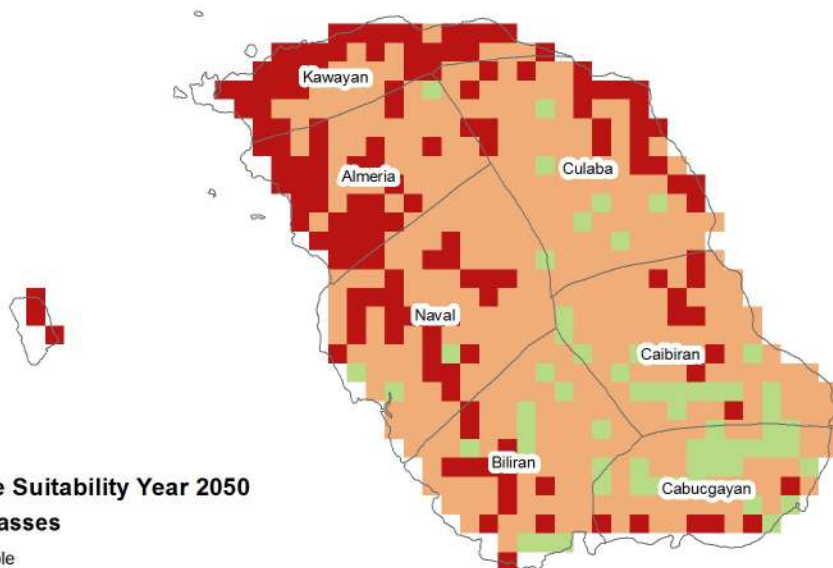

Legend

Banana Future Suitability Year 2050

Suitability Classes

-  Not Suitable
-  Moderately Suitable
-  Suitable
-  Highly Suitable

CACAO FUTURE SUITABILITY IN BILIRAN PROVINCE FOR THE YEAR 2050

Legend

Cacao Future Suitability Year 2050

Suitability Classes

-  Not Suitable
-  Moderately Suitable
-  Suitable
-  Highly Suitable

IRRIGATED RICE FUTURE SUITABILITY IN BILIRAN PROVINCE FOR THE YEAR 2050

Legend

Irrigated Rice Future Suitability Year 2050

Suitability Classes

-  Not Suitable
-  Moderately Suitable
-  Suitable
-  Highly Suitable

MAIZE FUTURE SUITABILITY IN BILIRAN PROVINCE FOR THE YEAR 2050

Legend

Maize Future Suitability Year 2050

Suitability Classes

-  Not Suitable
-  Moderately Suitable
-  Suitable
-  Highly Suitable

PAKBET VEGETABLES FUTURE SUITABILITY IN BILIRAN PROVINCE FOR THE YEAR 2050

Legend

Pakbet Vegetables Future Suitability Year 2050

Suitability Classes