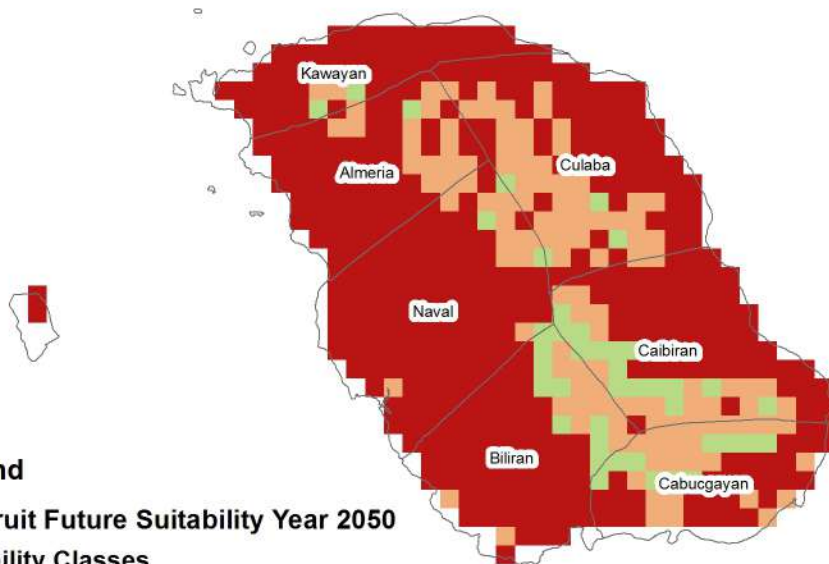

-  Not Suitable
-  Moderately Suitable
-  Suitable
-  Highly Suitable

GABI FUTURE SUITABILITY IN BILIRAN PROVINCE FOR THE YEAR 2050

Legend

Gabi Future Suitability Year 2050

Suitability Classes

-  Not Suitable
-  Moderately Suitable
-  Suitable
-  Highly Suitable

GINGER FUTURE SUITABILITY IN BILIRAN PROVINCE FOR THE YEAR 2050

Legend

Ginger Future Suitability Year 2050

Suitability Classes

-  Not Suitable
-  Moderately Suitable
-  Suitable
-  Highly Suitable

JACKFRUIT FUTURE SUITABILITY IN BILIRAN PROVINCE FOR THE YEAR 2050

Legend

Jackfruit Future Suitability Year 2050

Suitability Classes

-  Not Suitable
-  Moderately Suitable
-  Suitable
-  Highly Suitable

NAPIER FUTURE SUITABILITY IN BILIRAN PROVINCE FOR THE YEAR 2050

Legend