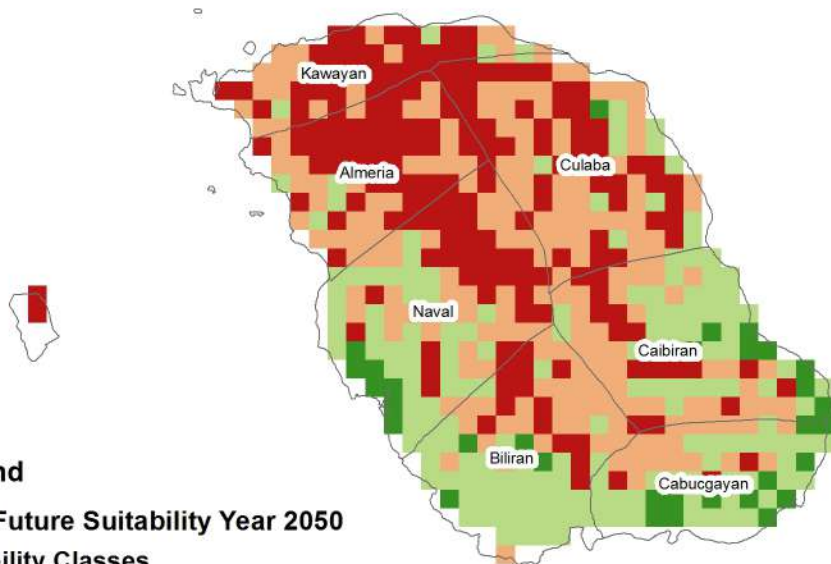

-  Not Suitable
-  Moderately Suitable
-  Suitable
-  Highly Suitable

RAINFED RICE FUTURE SUITABILITY IN BILIRAN PROVINCE FOR THE YEAR 2050

Legend

Rainfed Rice Future Suitability Year 2050

Suitability Classes

-  Not Suitable
-  Moderately Suitable
-  Suitable
-  Highly Suitable

UPLAND RICE FUTURE SUITABILITY IN BILIRAN PROVINCE FOR THE YEAR 2050

Legend

Upland Rice Future Suitability Year 2050

Suitability Classes

-  Not Suitable
-  Moderately Suitable
-  Suitable
-  Highly Suitable

GABI FUTURE SUITABILITY IN BILIRAN PROVINCE FOR THE YEAR 2050

Legend

Gabi Future Suitability Year 2050

Suitability Classes

-  Not Suitable
-  Moderately Suitable
-  Suitable
-  Highly Suitable