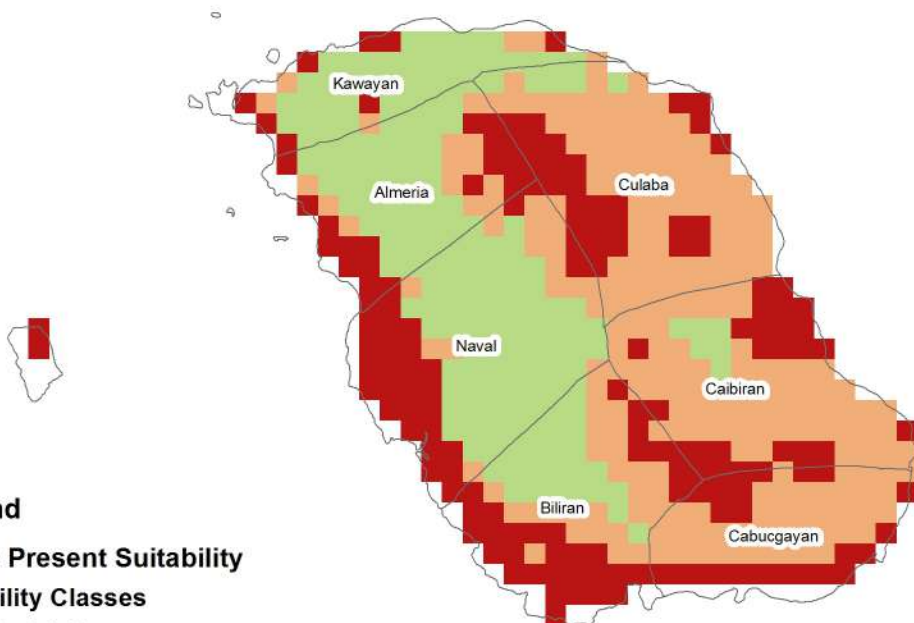

SWEET POTATO PRESENT SUITABILITY IN BILIRAN PROVINCE

Legend

Sweet Potato Present Suitability

Suitability Classes

-  Not Suitable
-  Moderately Suitable
-  Suitable
-  Highly Suitable

0 0.1 0.2 0.4 0.6 0.8

Kilometers

TRICHANTHERA PRESENT SUITABILITY IN BILIRAN PROVINCE

Legend

Trichanthera Present Suitability

Suitability Classes

-  Not Suitable
-  Moderately Suitable
-  Suitable
-  Highly Suitable

0 0.1 0.2 0.4 0.6 0.8

Kilometers

YAUTIA PRESENT SUITABILITY IN BILIRAN PROVINCE

Legend

Yautia Present Suitability

Suitability Classes

-  Not Suitable
-  Moderately Suitable
-  Suitable
-  Highly Suitable

0 0.1 0.2 0.4 0.6 0.8

Kilometers

CASSAVA PRESENT SUITABILITY IN BILIRAN PROVINCE