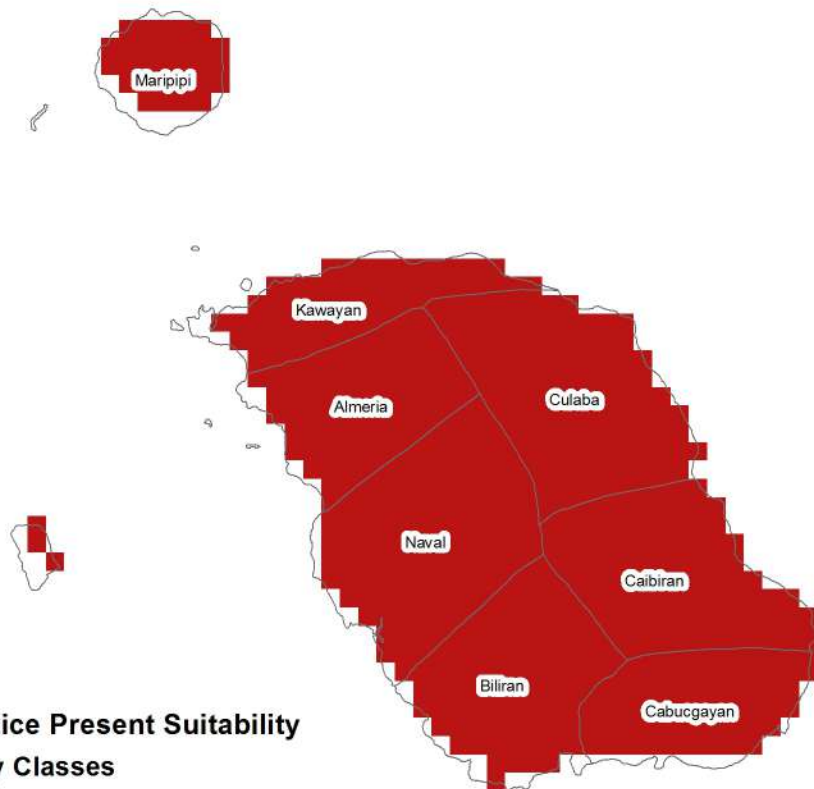

PAKBET VEGETABLES PRESENT SUITABILITY IN BILIRAN PROVINCE

Legend

Pakbet Vegetables Present Suitability Suitability Classes

-  Not Suitable
-  Moderately Suitable
-  Suitable
-  Highly Suitable

RAINFED RICE PRESENT SUITABILITY IN BILIRAN PROVINCE

Legend

Rainfed Rice Present Suitability

Suitability Classes

-  Not Suitable
-  Moderately Suitable
-  Suitable
-  Highly Suitable

UPLAND RICE PRESENT SUITABILITY IN BILIRAN PROVINCE

Legend

Upland Rice Present Suitability Suitability Classes

-  Not Suitable
-  Moderately Suitable
-  Suitable
-  Highly Suitable

JACKFRUIT PRESENT SUITABILITY IN BILIRAN PROVINCE

Legend

Jackfruit Present Suitability

Suitability Classes

-  Not Suitable
-  Moderately Suitable
-  Suitable
-  Highly Suitable