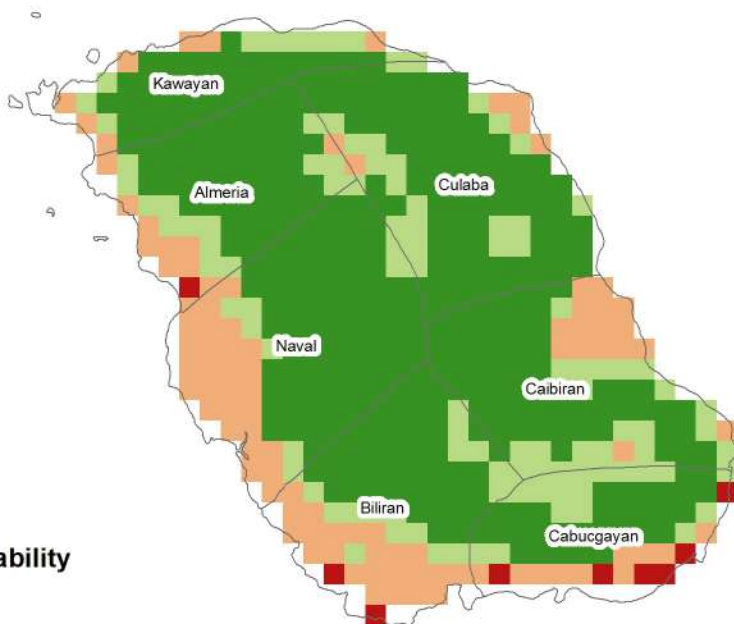

Coffee Present Suitability

Suitability Classes

-  Not Suitable
-  Moderately Suitable
-  Suitable
-  Highly Suitable

0 0.1 0.2 0.4 0.6 0.8

Kilometers

GABI PRESENT SUITABILITY IN BILIRAN PROVINCE

Legend

Gabi Present Suitability

Suitability Classes

-  Not Suitable
-  Moderately Suitable
-  Suitable
-  Highly Suitable

0 0.1 0.2 0.4 0.6 0.8

Kilometers

GINGER PRESENT SUITABILITY IN BILIRAN PROVINCE

Legend

Ginger Present Suitability

Suitability Classes

-  Not Suitable
-  Moderately Suitable
-  Suitable
-  Highly Suitable

0 0.1 0.2 0.4 0.6 0.8

Kilometers