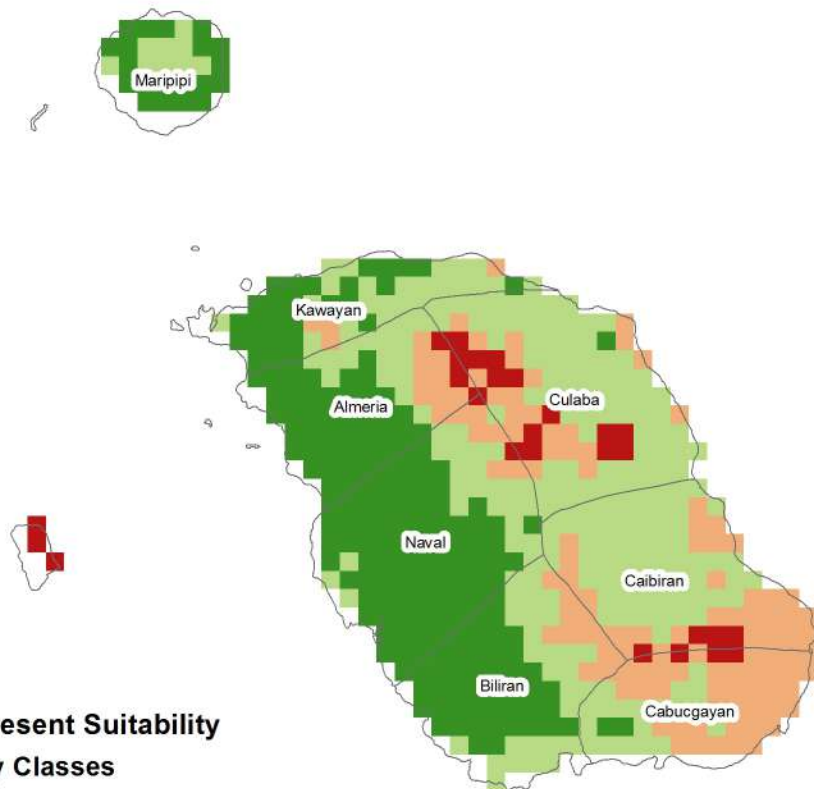

ABACA PRESENT SUITABILITY IN BILIRAN PROVINCE

Legend

Abaca Present Suitability Suitability Classes

-  Not Suitable
-  Moderately Suitable
-  Suitable
-  Highly Suitable

BANANA PRESENT SUITABILITY IN BILIRAN PROVINCE

Legend

Banana Present Suitability

Suitability Classes

-  Not Suitable
-  Moderately Suitable
-  Suitable
-  Highly Suitable

0 0.1 0.2 0.4 0.6 0.8

Kilometers

CACAO PRESENT SUITABILITY IN BILIRAN PROVINCE

Legend

Cacao Present Suitability Suitability Classes

-  Not Suitable
-  Moderately Suitable
-  Suitable
-  Highly Suitable

IRRIGATED RICE PRESENT SUITABILITY IN BILIRAN PROVINCE

Legend

Irrigated Rice Present Suitability Suitability Classes

-  Not Suitable
-  Moderately Suitable
-  Suitable
-  Highly Suitable

MAIZE PRESENT SUITABILITY IN BILIRAN PROVINCE

Legend

Maize Present Suitability Suitability Classes

-  Not Suitable
-  Moderately Suitable
-  Suitable
-  Highly Suitable