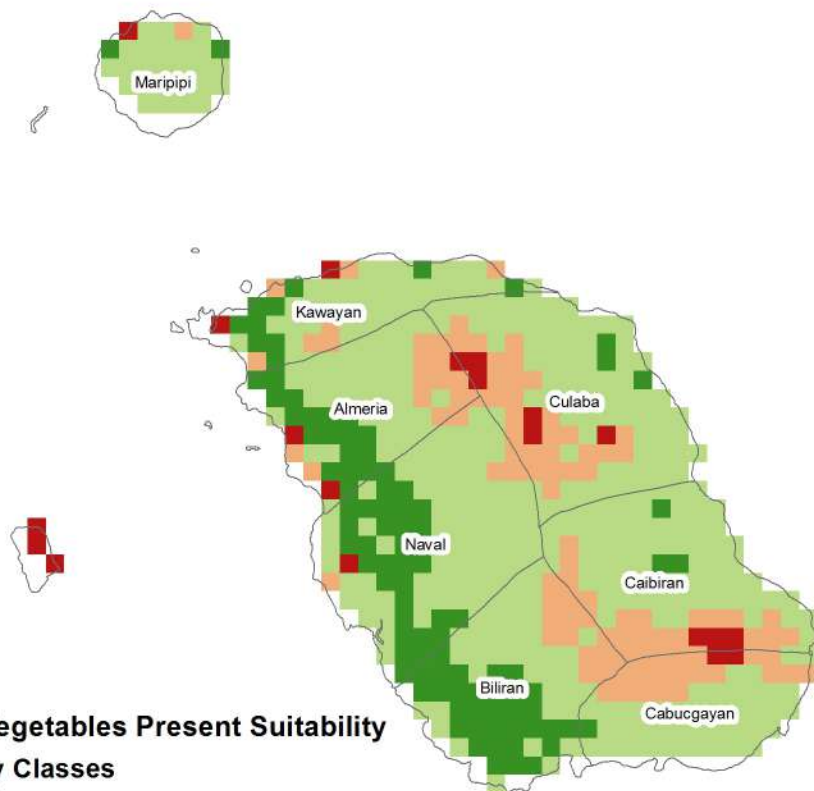

Legend

Banana Present Suitability

Suitability Classes

-  Not Suitable
-  Moderately Suitable
-  Suitable
-  Highly Suitable

0 0.1 0.2 0.4 0.6 0.8

Kilometers

CACAO PRESENT SUITABILITY IN BILIRAN PROVINCE

Legend

Cacao Present Suitability Suitability Classes

-  Not Suitable
-  Moderately Suitable
-  Suitable
-  Highly Suitable

IRRIGATED RICE PRESENT SUITABILITY IN BILIRAN PROVINCE

Legend

Irrigated Rice Present Suitability Suitability Classes

-  Not Suitable
-  Moderately Suitable
-  Suitable
-  Highly Suitable

MAIZE PRESENT SUITABILITY IN BILIRAN PROVINCE

Legend

Maize Present Suitability Suitability Classes

-  Not Suitable
-  Moderately Suitable
-  Suitable
-  Highly Suitable

PAKBET VEGETABLES PRESENT SUITABILITY IN BILIRAN PROVINCE

Legend

Pakbet Vegetables Present Suitability Suitability Classes

-  Not Suitable
-  Moderately Suitable
-  Suitable
-  Highly Suitable

RAINFED RICE PRESENT SUITABILITY IN BILIRAN PROVINCE