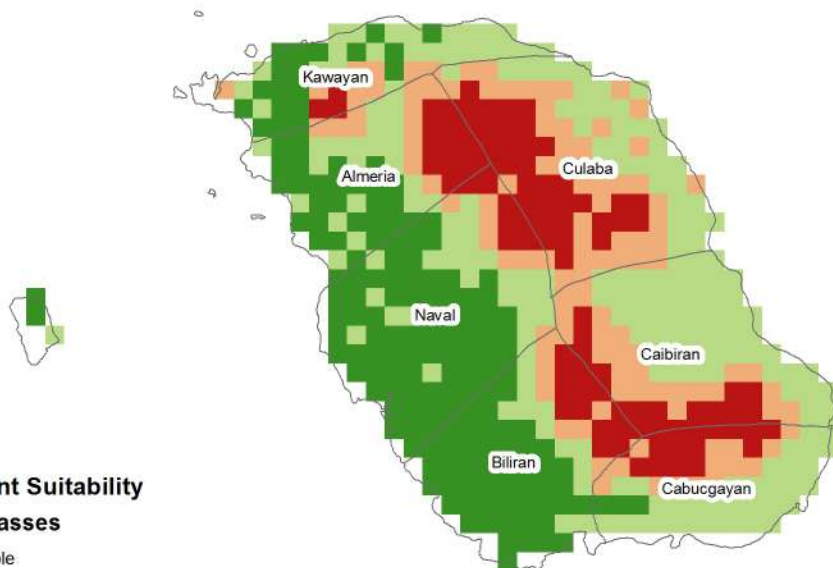

Legend

Banana Present Suitability

Suitability Classes

-  Not Suitable
-  Moderately Suitable
-  Suitable
-  Highly Suitable

0 0.1 0.2 0.4 0.6 0.8

Kilometers

CACAO PRESENT SUITABILITY IN BILIRAN PROVINCE

Legend

Cacao Present Suitability Suitability Classes

-  Not Suitable
-  Moderately Suitable
-  Suitable
-  Highly Suitable

IRRIGATED RICE PRESENT SUITABILITY IN BILIRAN PROVINCE

Legend

Irrigated Rice Present Suitability Suitability Classes

-  Not Suitable
-  Moderately Suitable
-  Suitable
-  Highly Suitable

MAIZE PRESENT SUITABILITY IN BILIRAN PROVINCE

Legend

Maize Present Suitability Suitability Classes

-  Not Suitable
-  Moderately Suitable
-  Suitable
-  Highly Suitable

TRICHANTHERA PRESENT SUITABILITY IN BILIRAN PROVINCE

Legend

Trichanthera Present Suitability

Suitability Classes

-  Not Suitable
-  Moderately Suitable
-  Suitable
-  Highly Suitable

0 0.1 0.2 0.4 0.6 0.8

Kilometers