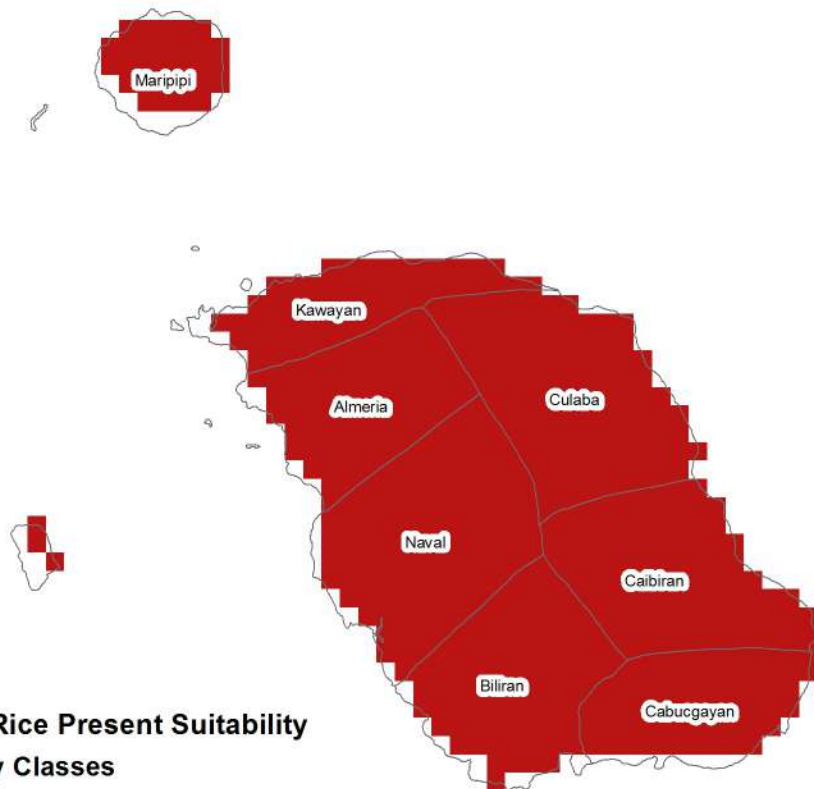

-  Not Suitable
-  Moderately Suitable
-  Suitable
-  Highly Suitable

MAIZE PRESENT SUITABILITY IN BILIRAN PROVINCE

Legend

Maize Present Suitability Suitability Classes

-  Not Suitable
-  Moderately Suitable
-  Suitable
-  Highly Suitable

PAKBET VEGETABLES PRESENT SUITABILITY IN BILIRAN PROVINCE

Legend

Pakbet Vegetables Present Suitability Suitability Classes

-  Not Suitable
-  Moderately Suitable
-  Suitable
-  Highly Suitable

RAINFED RICE PRESENT SUITABILITY IN BILIRAN PROVINCE

Legend

Rainfed Rice Present Suitability

Suitability Classes

-  Not Suitable
-  Moderately Suitable
-  Suitable
-  Highly Suitable

UPLAND RICE PRESENT SUITABILITY IN BILIRAN PROVINCE

Legend

Upland Rice Present Suitability Suitability Classes

-  Not Suitable
-  Moderately Suitable
-  Suitable
-  Highly Suitable

JACKFRUIT PRESENT SUITABILITY IN BILIRAN PROVINCE

Legend

Jackfruit Present Suitability

Suitability Classes

-  Not Suitable
-  Moderately Suitable
-  Suitable
-  Highly Suitable