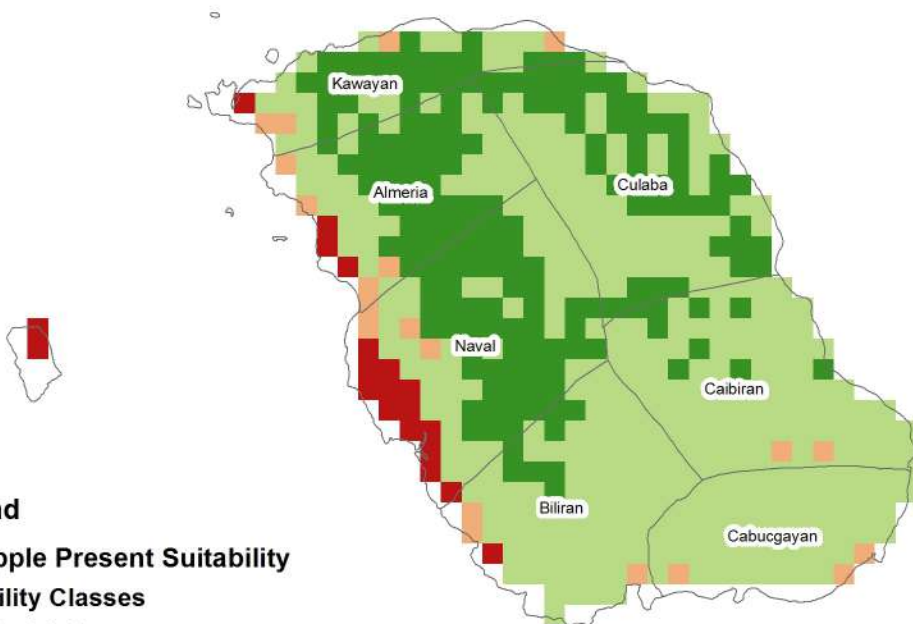

Kilometers

PEANUT PRESENT SUITABILITY IN BILIRAN PROVINCE

Legend

Peanut Present Suitability

Suitability Classes

-  Not Suitable
-  Moderately Suitable
-  Suitable
-  Highly Suitable

0 0.1 0.2 0.4 0.6 0.8

Kilometers

PINEAPPLE PRESENT SUITABILITY IN BILIRAN PROVINCE

Legend

Pineapple Present Suitability

Suitability Classes

-  Not Suitable
-  Moderately Suitable
-  Suitable
-  Highly Suitable

0 0.1 0.2 0.4 0.6 0.8

Kilometers

SWEET POTATO PRESENT SUITABILITY IN BILIRAN PROVINCE

Legend

Sweet Potato Present Suitability

Suitability Classes

-  Not Suitable
-  Moderately Suitable
-  Suitable
-  Highly Suitable

0 0.1 0.2 0.4 0.6 0.8

Kilometers