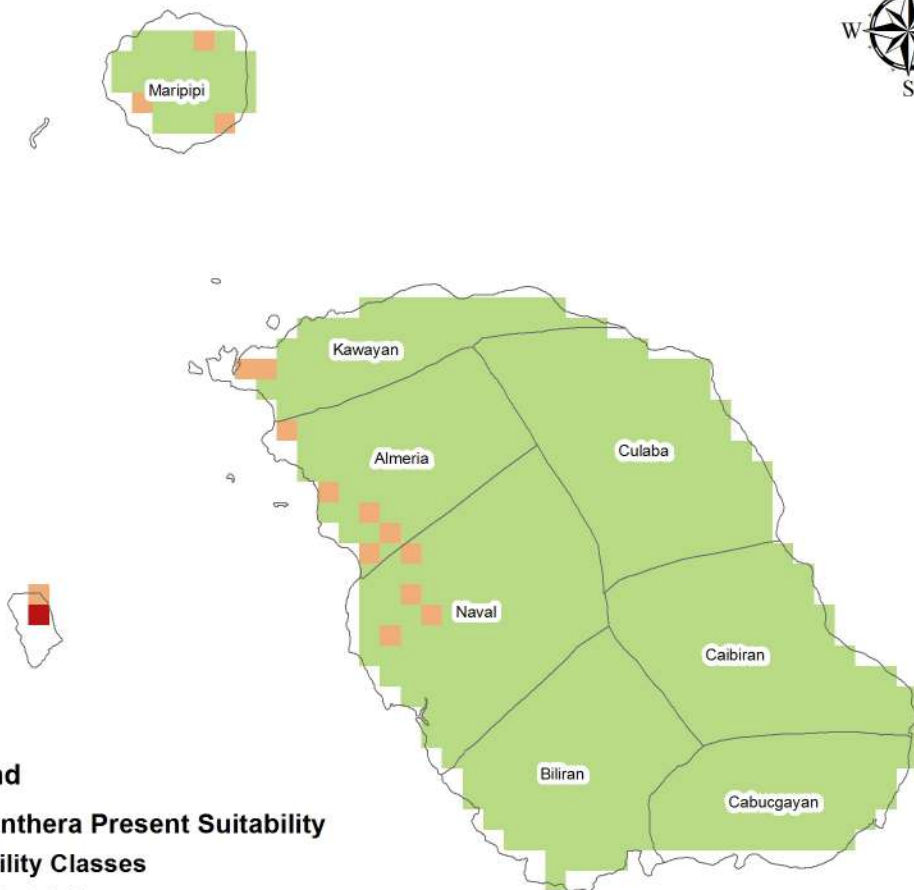

PINEAPPLE PRESENT SUITABILITY IN BILIRAN PROVINCE

Legend

Pineapple Present Suitability

Suitability Classes

-  Not Suitable
-  Moderately Suitable
-  Suitable
-  Highly Suitable

0 0.1 0.2 0.4 0.6 0.8

Kilometers

SWEET POTATO PRESENT SUITABILITY IN BILIRAN PROVINCE

Legend

Sweet Potato Present Suitability

Suitability Classes

-  Not Suitable
-  Moderately Suitable
-  Suitable
-  Highly Suitable

0 0.1 0.2 0.4 0.6 0.8

Kilometers

TRICHANTHERA PRESENT SUITABILITY IN BILIRAN PROVINCE

Legend

Trichanthera Present Suitability

Suitability Classes

-  Not Suitable
-  Moderately Suitable
-  Suitable
-  Highly Suitable

0 0.1 0.2 0.4 0.6 0.8

Kilometers