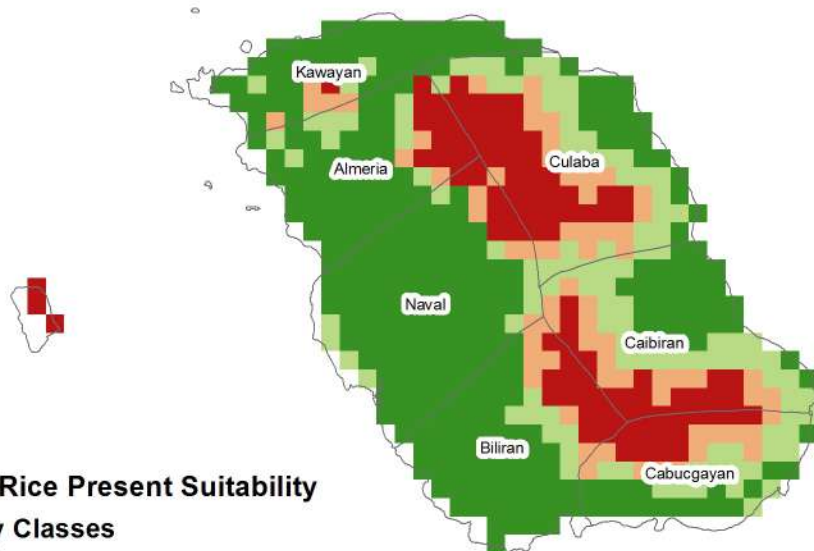

ABACA PRESENT SUITABILITY IN BILIRAN PROVINCE

Legend

Abaca Present Suitability Suitability Classes

-  Not Suitable
-  Moderately Suitable
-  Suitable
-  Highly Suitable

BANANA PRESENT SUITABILITY IN BILIRAN PROVINCE

Legend

Banana Present Suitability

Suitability Classes

-  Not Suitable
-  Moderately Suitable
-  Suitable
-  Highly Suitable

0 0.1 0.2 0.4 0.6 0.8

Kilometers

CACAO PRESENT SUITABILITY IN BILIRAN PROVINCE

Legend

Cacao Present Suitability Suitability Classes

-  Not Suitable
-  Moderately Suitable
-  Suitable
-  Highly Suitable

IRRIGATED RICE PRESENT SUITABILITY IN BILIRAN PROVINCE

Legend

Irrigated Rice Present Suitability Suitability Classes

-  Not Suitable
-  Moderately Suitable
-  Suitable
-  Highly Suitable

MAIZE PRESENT SUITABILITY IN BILIRAN PROVINCE

Legend

Maize Present Suitability Suitability Classes

-  Not Suitable
-  Moderately Suitable
-  Suitable
-  Highly Suitable