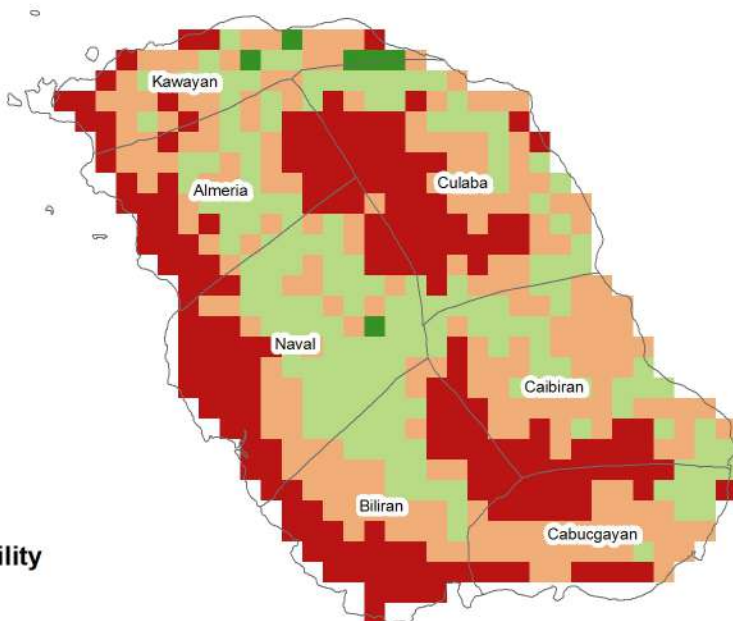

Legend

Cassava Present Suitability

Suitability Classes

-  Not Suitable
-  Moderately Suitable
-  Suitable
-  Highly Suitable

0 0.1 0.2 0.4 0.6 0.8

Kilometers

COFFEE PRESENT SUITABILITY IN BILIRAN PROVINCE

Legend

Coffee Present Suitability

Suitability Classes

-  Not Suitable
-  Moderately Suitable
-  Suitable
-  Highly Suitable

0 0.1 0.2 0.4 0.6 0.8

Kilometers

GABI PRESENT SUITABILITY IN BILIRAN PROVINCE

Legend

Gabi Present Suitability

Suitability Classes

-  Not Suitable
-  Moderately Suitable
-  Suitable
-  Highly Suitable

0 0.1 0.2 0.4 0.6 0.8

Kilometers

GINGER PRESENT SUITABILITY IN BILIRAN PROVINCE

Legend

Ginger Present Suitability

Suitability Classes

-  Not Suitable
-  Moderately Suitable
-  Suitable
-  Highly Suitable

0 0.1 0.2 0.4 0.6 0.8

Kilometers