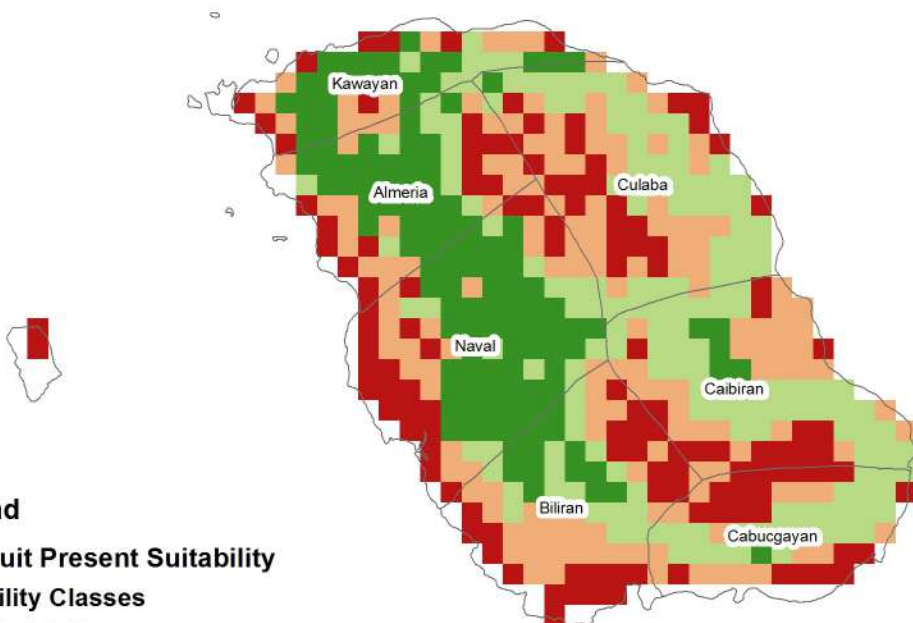

PAKBET VEGETABLES PRESENT SUITABILITY IN BILIRAN PROVINCE

Legend

Pakbet Vegetables Present Suitability Suitability Classes

-  Not Suitable
-  Moderately Suitable
-  Suitable
-  Highly Suitable

RAINFED RICE PRESENT SUITABILITY IN BILIRAN PROVINCE

Legend

Rainfed Rice Present Suitability

Suitability Classes

-  Not Suitable
-  Moderately Suitable
-  Suitable
-  Highly Suitable

UPLAND RICE PRESENT SUITABILITY IN BILIRAN PROVINCE

Legend

Upland Rice Present Suitability Suitability Classes

-  Not Suitable
-  Moderately Suitable
-  Suitable
-  Highly Suitable

JACKFRUIT PRESENT SUITABILITY IN BILIRAN PROVINCE

Legend

Jackfruit Present Suitability

Suitability Classes

-  Not Suitable
-  Moderately Suitable
-  Suitable
-  Highly Suitable