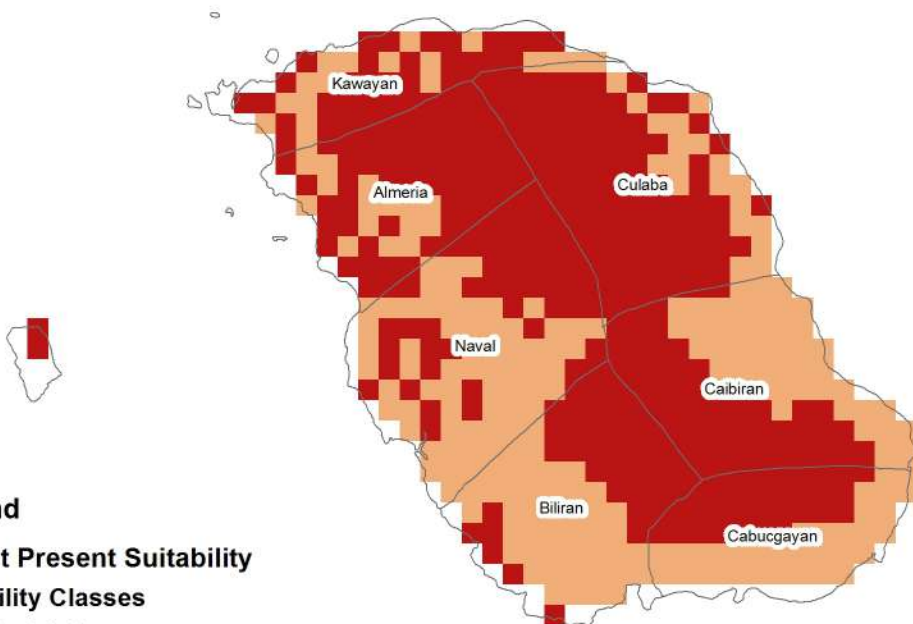

-  Not Suitable
-  Moderately Suitable
-  Suitable
-  Highly Suitable

JACKFRUIT PRESENT SUITABILITY IN BILIRAN PROVINCE

Legend

Jackfruit Present Suitability

Suitability Classes

-  Not Suitable
-  Moderately Suitable
-  Suitable
-  Highly Suitable

0 0.1 0.2 0.4 0.6 0.8

Kilometers

NAPIER PRESENT SUITABILITY IN BILIRAN PROVINCE

Legend

Napier Present Suitability

Suitability Classes

-  Not Suitable
-  Moderately Suitable
-  Suitable
-  Highly Suitable

0 0.1 0.2 0.4 0.6 0.8

Kilometers

PEANUT PRESENT SUITABILITY IN BILIRAN PROVINCE

Legend

Peanut Present Suitability

Suitability Classes

-  Not Suitable
-  Moderately Suitable
-  Suitable
-  Highly Suitable

0 0.1 0.2 0.4 0.6 0.8

Kilometers

PINEAPPLE PRESENT SUITABILITY IN BILIRAN PROVINCE

Legend

Pineapple Present Suitability

Suitability Classes

-  Not Suitable
-  Moderately Suitable
-  Suitable
-  Highly Suitable

0 0.1 0.2 0.4 0.6 0.8

Kilometers