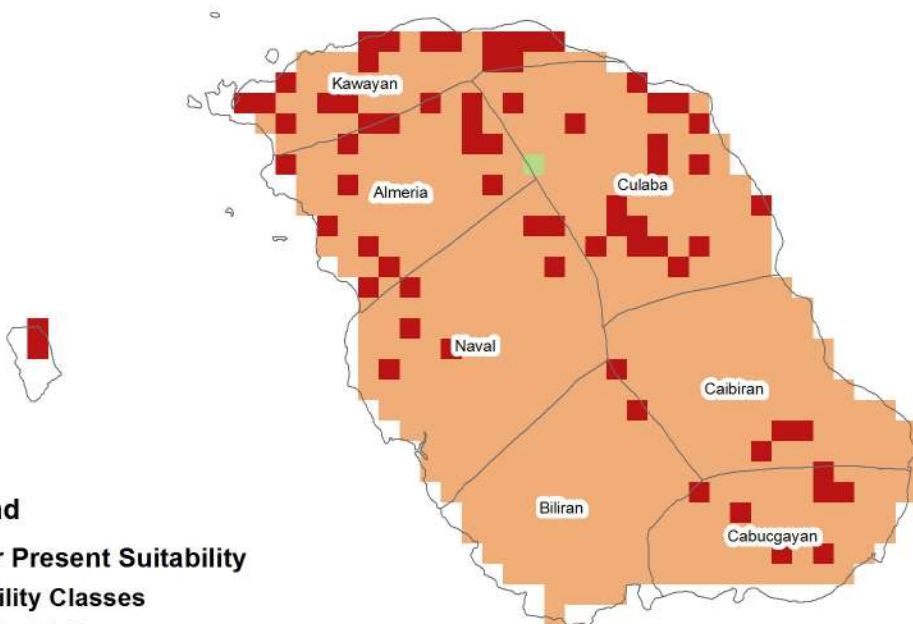

-  Not Suitable
-  Moderately Suitable
-  Suitable
-  Highly Suitable

JACKFRUIT PRESENT SUITABILITY IN BILIRAN PROVINCE

Legend

Jackfruit Present Suitability

Suitability Classes

-  Not Suitable
-  Moderately Suitable
-  Suitable
-  Highly Suitable

0 0.1 0.2 0.4 0.6 0.8

Kilometers

NAPIER PRESENT SUITABILITY IN BILIRAN PROVINCE

Legend

Napier Present Suitability

Suitability Classes

-  Not Suitable
-  Moderately Suitable
-  Suitable
-  Highly Suitable

0 0.1 0.2 0.4 0.6 0.8