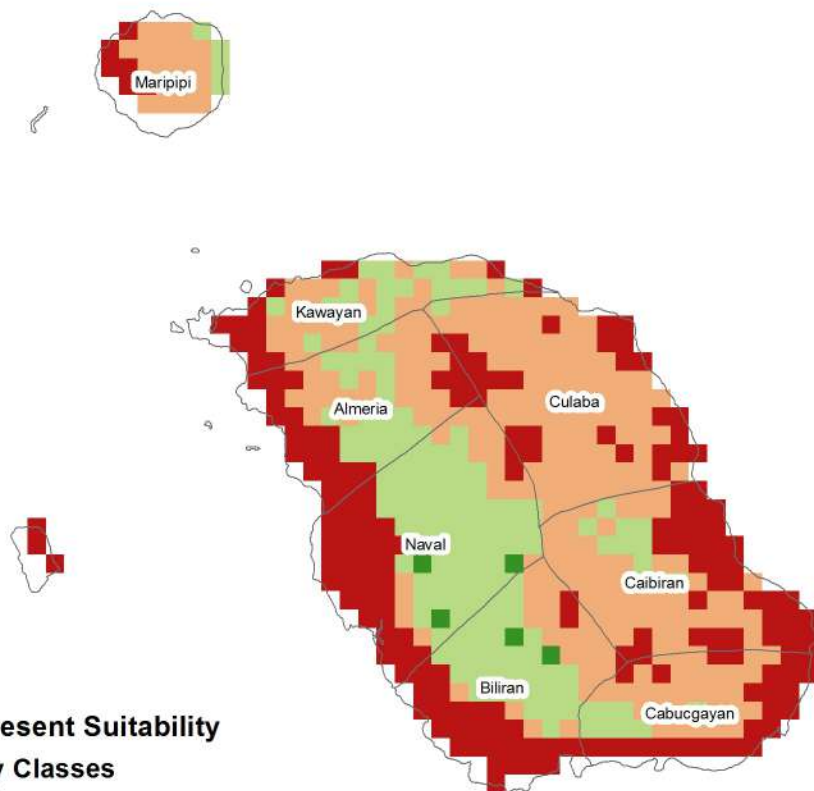

ABACA PRESENT SUITABILITY IN BILIRAN PROVINCE

Legend

Abaca Present Suitability Suitability Classes

-  Not Suitable
-  Moderately Suitable
-  Suitable
-  Highly Suitable

BANANA PRESENT SUITABILITY IN BILIRAN PROVINCE

Legend

Banana Present Suitability

Suitability Classes

-  Not Suitable
-  Moderately Suitable
-  Suitable
-  Highly Suitable

0 0.1 0.2 0.4 0.6 0.8

Kilometers

CACAO PRESENT SUITABILITY IN BILIRAN PROVINCE

Legend

Cacao Present Suitability Suitability Classes

-  Not Suitable
-  Moderately Suitable
-  Suitable
-  Highly Suitable

IRRIGATED RICE PRESENT SUITABILITY IN BILIRAN PROVINCE

Legend

Irrigated Rice Present Suitability Suitability Classes

TRICHANTHERA PRESENT SUITABILITY IN BILIRAN PROVINCE

Legend

Trichanthera Present Suitability

Suitability Classes

-  Not Suitable
-  Moderately Suitable
-  Suitable
-  Highly Suitable

0 0.1 0.2 0.4 0.6 0.8

Kilometers