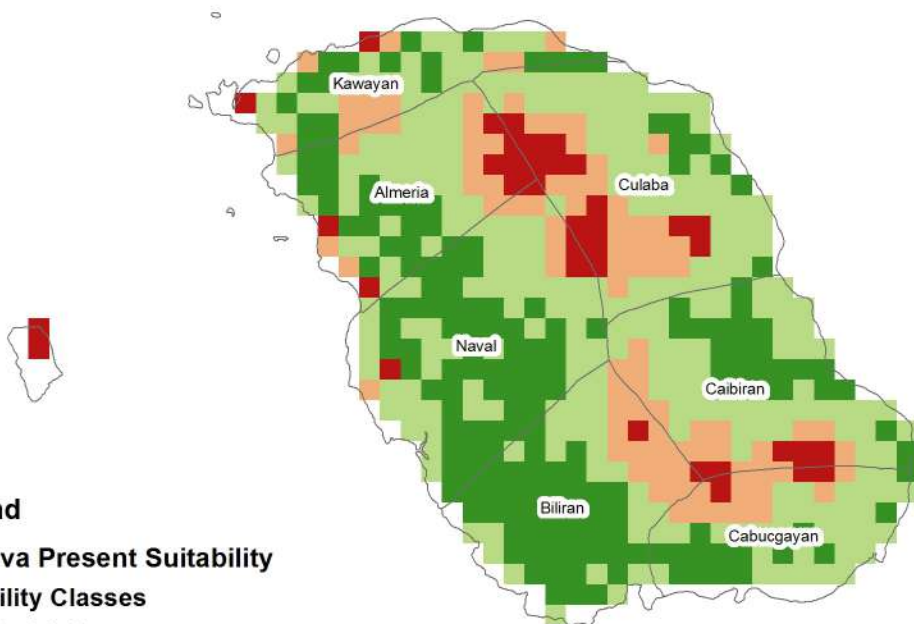

TRICHANTHERA PRESENT SUITABILITY IN BILIRAN PROVINCE

Legend

Trichanthera Present Suitability

Suitability Classes

-  Not Suitable
-  Moderately Suitable
-  Suitable
-  Highly Suitable

0 0.1 0.2 0.4 0.6 0.8

Kilometers

YAUTIA PRESENT SUITABILITY IN BILIRAN PROVINCE

Legend

Yautia Present Suitability

Suitability Classes

-  Not Suitable
-  Moderately Suitable
-  Suitable
-  Highly Suitable

0 0.1 0.2 0.4 0.6 0.8

Kilometers

CASSAVA PRESENT SUITABILITY IN BILIRAN PROVINCE

Legend

Cassava Present Suitability

Suitability Classes

-  Not Suitable
-  Moderately Suitable
-  Suitable
-  Highly Suitable

0 0.1 0.2 0.4 0.6 0.8

Kilometers

COFFEE PRESENT SUITABILITY IN BILIRAN PROVINCE

Legend