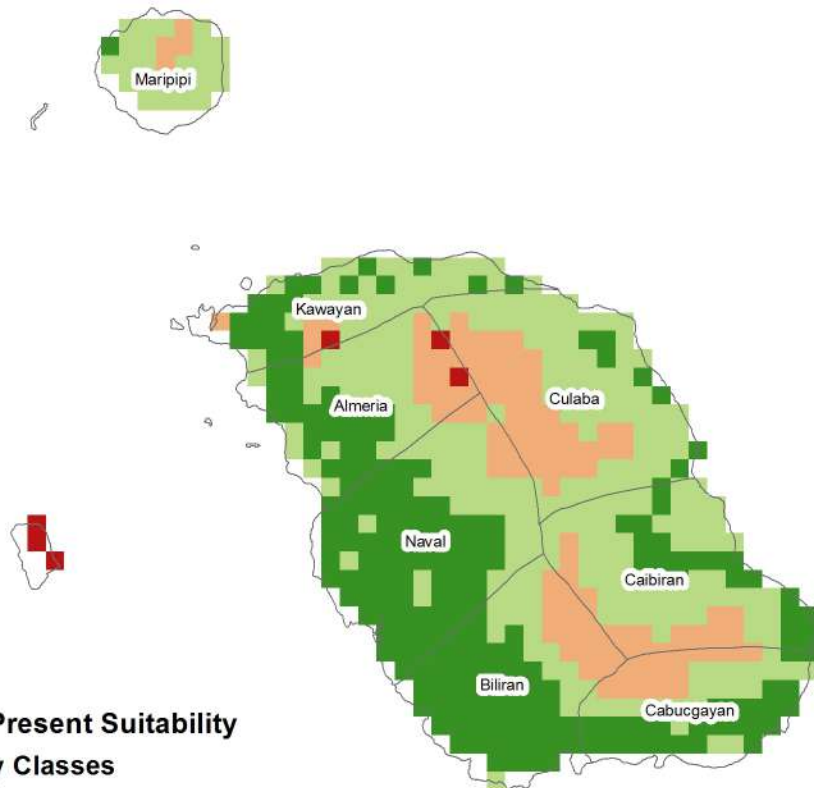

ABACA PRESENT SUITABILITY IN BILIRAN PROVINCE

Legend

Abaca Present Suitability Suitability Classes

-  Not Suitable
-  Moderately Suitable
-  Suitable
-  Highly Suitable

BANANA PRESENT SUITABILITY IN BILIRAN PROVINCE

Legend

Banana Present Suitability

Suitability Classes

-  Not Suitable
-  Moderately Suitable
-  Suitable
-  Highly Suitable

0 0.1 0.2 0.4 0.6 0.8

Kilometers

CACAO PRESENT SUITABILITY IN BILIRAN PROVINCE

Legend

Cacao Present Suitability Suitability Classes

-  Not Suitable
-  Moderately Suitable
-  Suitable
-  Highly Suitable

IRRIGATED RICE PRESENT SUITABILITY IN BILIRAN PROVINCE

Legend

Irrigated Rice Present Suitability Suitability Classes

TRICHANTHERA PRESENT SUITABILITY IN BILIRAN PROVINCE

Legend

Trichanthera Present Suitability

Suitability Classes

-  Not Suitable
-  Moderately Suitable
-  Suitable
-  Highly Suitable

0 0.1 0.2 0.4 0.6 0.8

Kilometers