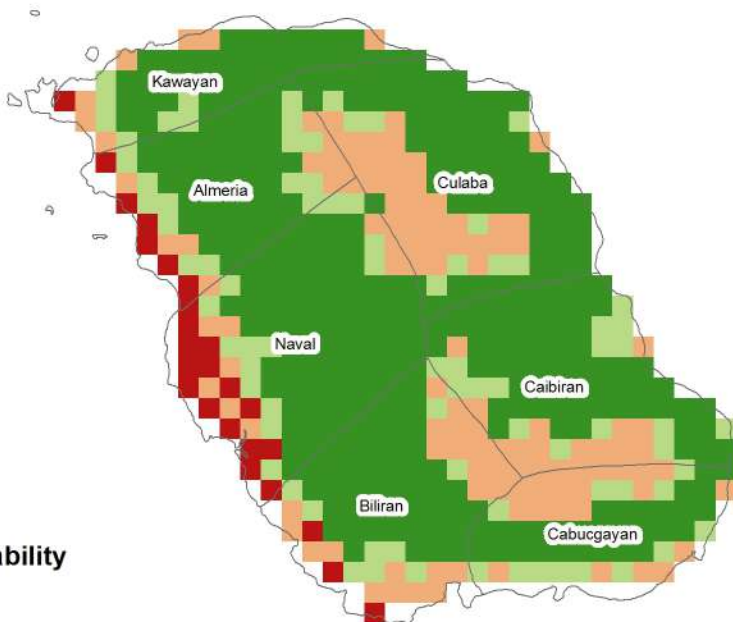

YAUTIA PRESENT SUITABILITY IN BILIRAN PROVINCE

Legend

Yautia Present Suitability

Suitability Classes

-  Not Suitable
-  Moderately Suitable
-  Suitable
-  Highly Suitable

0 0.1 0.2 0.4 0.6 0.8

Kilometers

CASSAVA PRESENT SUITABILITY IN BILIRAN PROVINCE

Legend

Cassava Present Suitability

Suitability Classes

-  Not Suitable
-  Moderately Suitable
-  Suitable
-  Highly Suitable

0 0.1 0.2 0.4 0.6 0.8

Kilometers

COFFEE PRESENT SUITABILITY IN BILIRAN PROVINCE

Legend

Coffee Present Suitability

Suitability Classes

-  Not Suitable
-  Moderately Suitable
-  Suitable
-  Highly Suitable

0 0.1 0.2 0.4 0.6 0.8

Kilometers

GABI PRESENT SUITABILITY IN BILIRAN PROVINCE

Legend

Gabi Present Suitability

Suitability Classes

-  Not Suitable
-  Moderately Suitable
-  Suitable
-  Highly Suitable

0 0.1 0.2 0.4 0.6 0.8

Kilometers

GINGER PRESENT SUITABILITY IN BILIRAN PROVINCE

Legend

Ginger Present Suitability

Suitability Classes