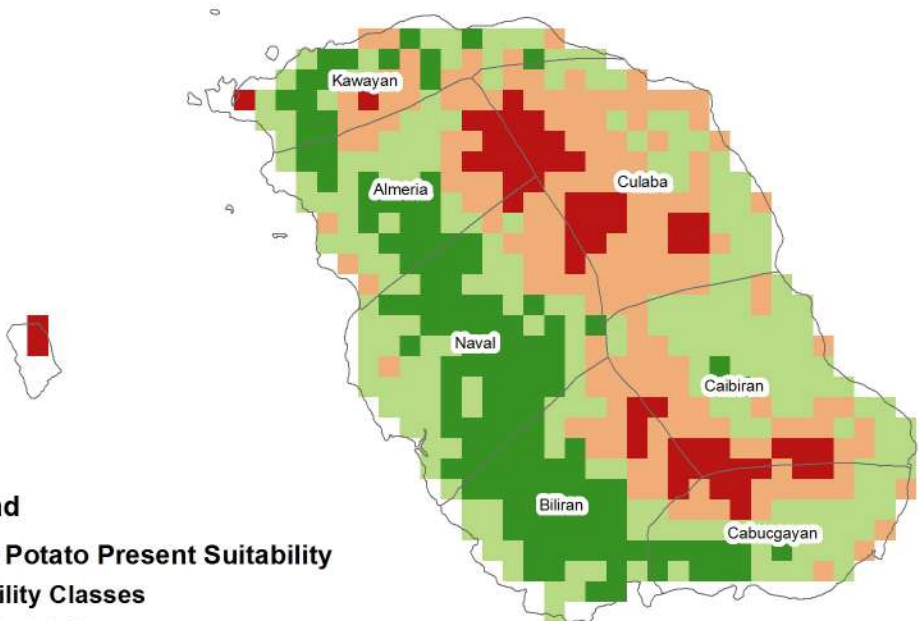

Kilometers

PEANUT PRESENT SUITABILITY IN BILIRAN PROVINCE

Legend

Peanut Present Suitability

Suitability Classes

-  Not Suitable
-  Moderately Suitable
-  Suitable
-  Highly Suitable

0 0.1 0.2 0.4 0.6 0.8

Kilometers

PINEAPPLE PRESENT SUITABILITY IN BILIRAN PROVINCE

Legend

Pineapple Present Suitability

Suitability Classes

-  Not Suitable
-  Moderately Suitable
-  Suitable
-  Highly Suitable

0 0.1 0.2 0.4 0.6 0.8

Kilometers

SWEET POTATO PRESENT SUITABILITY IN BILIRAN PROVINCE

Legend

Sweet Potato Present Suitability

Suitability Classes

-  Not Suitable
-  Moderately Suitable
-  Suitable
-  Highly Suitable

0 0.1 0.2 0.4 0.6 0.8

Kilometers