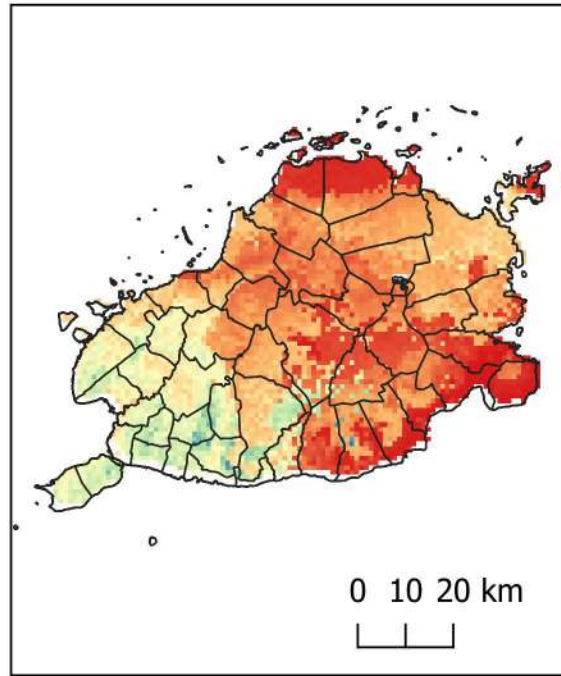

B
A
N
A
N
A

M
A
N
G
O

Present

Year 2050

CRS: ESPG: 4326
(WGS 84)

Research Project in Collaboration with:

Mapped by: ABLoreto and DPLoreto (February 2020)

Data Collection Facilitated by: MNVSeriño, DMBañoc,
ABLoreto & JPGa, JSToledo,
JACavero