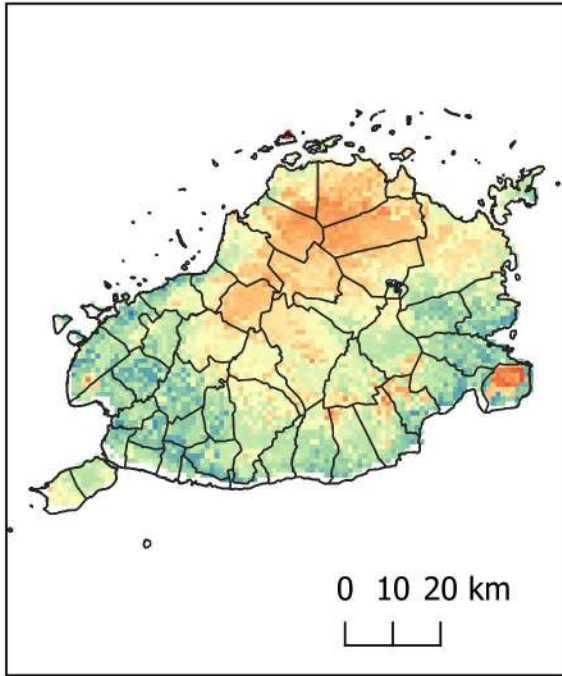

B
A
N
A
N
A

M
A
N
G
O

Present