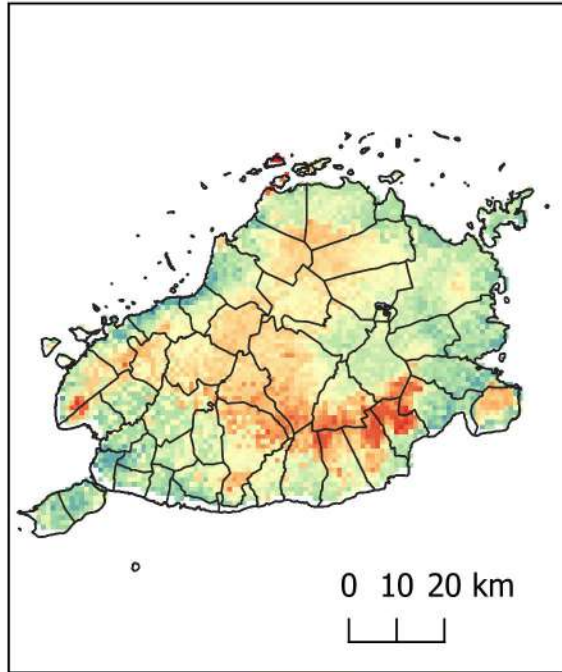

B
A
N
A
N
A

M
A
N
G
O

Present

Year 2050

CRS: ESPG: 4326
(WGS 84)

Research Project in Collaboration with:

Mapped by: ABLoreto and DPLoreto (February 2020)

Data Collection Facilitated by: MNVSeriño, DMBañoc,
ABLoreto & JPGa, JSToledo,
JACavero