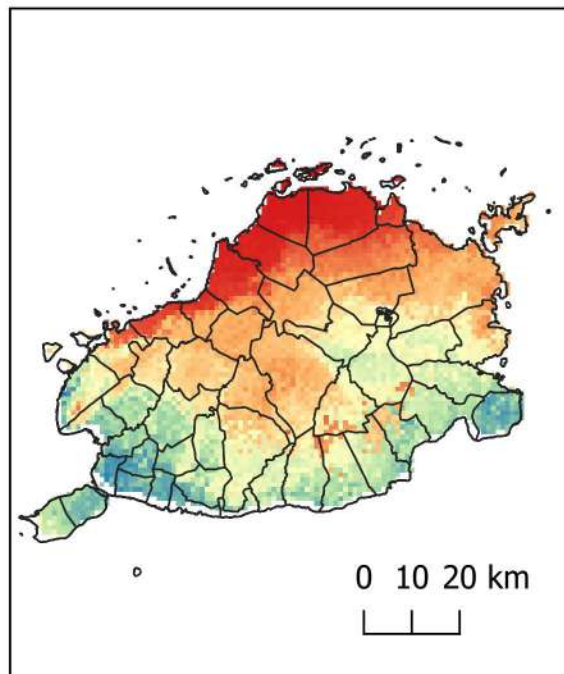

U
P
O

Present

Year 2050

U
B
E

CRS: ESPG: 4326
(WGS 84)

Research Project in Collaboration with:

Mapped by: ABLoreto and DPLoreto (February 2020)

Data Collection Facilitated by: MNVSeriño, DMBañoc,
ABLoreto & JPGa, JSToledo,
JACavero