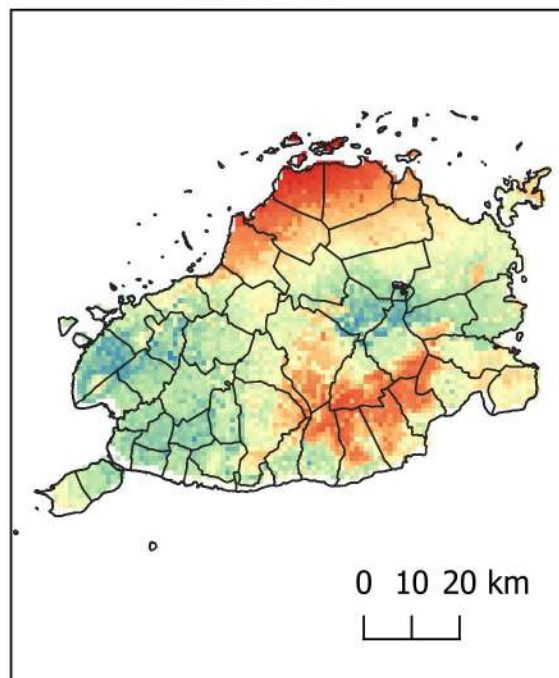

U
P
O

Present

Year 2050

U
B
E

CRS: ESPG: 4326
(WGS 84)

Research Project in Collaboration with:

Mapped by: ABLoreto and DPLoreto (February 2020)

Data Collection Facilitated by: MNVSeriño, DMBañoc,
ABLoreto & JPGa, JSToledo,
JACavero