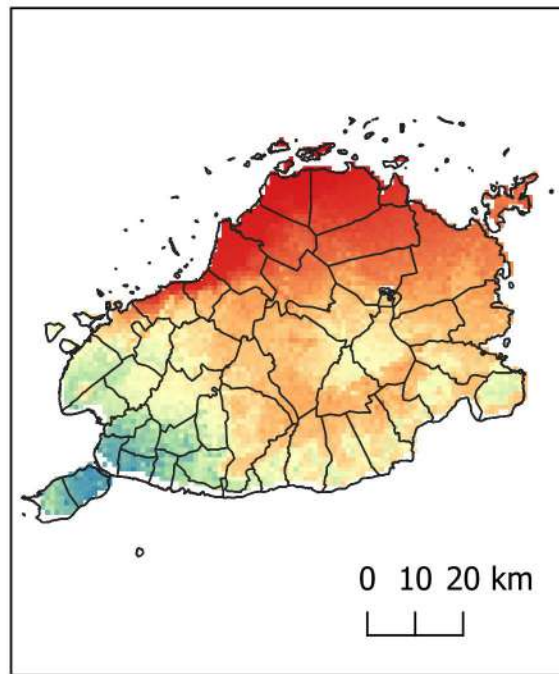

U
P
O

Present

Year 2050

U
B
E

CRS: ESPG: 4326
(WGS 84)

Research Project in Collaboration with:

Mapped by: ABLoreto and DPLoreto (February 2020)

Data Collection Facilitated by: MNVSeriño, DMBañoc,
ABLoreto & JPGa, JSToledo,
JACavero