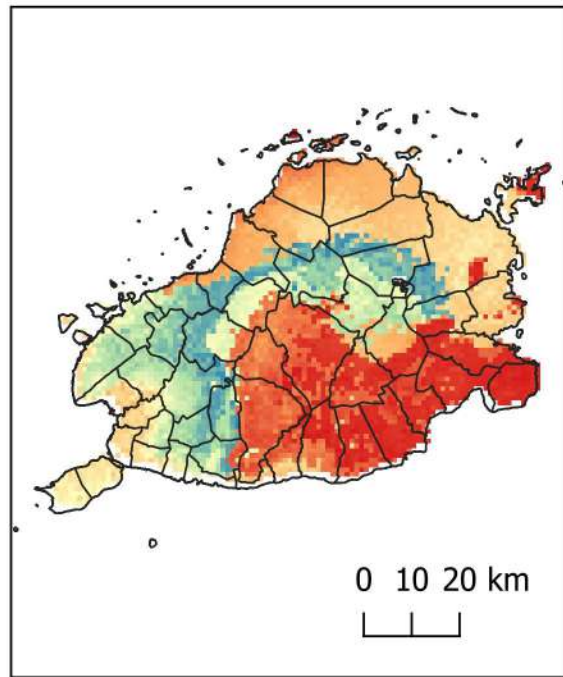

R
I
C
E

C
O
R
N

Present

Year 2050

Present

Year 2050

CRS: ESPG: 4326
(WGS 84)

Research Project in Collaboration with:

Mapped by: ABLoreto and DPLoreto (February 2020)

Data Collection Facilitated by: MNVSeriño, DMBañoc,
ABLoreto & JPGa, JSToledo,
JACavero

S
W
E
E
T
P
O
T
A
T
O

Present

Year 2050

C
A
S
S
A
V
A

CRS: ESPG: 4326
(WGS 84)