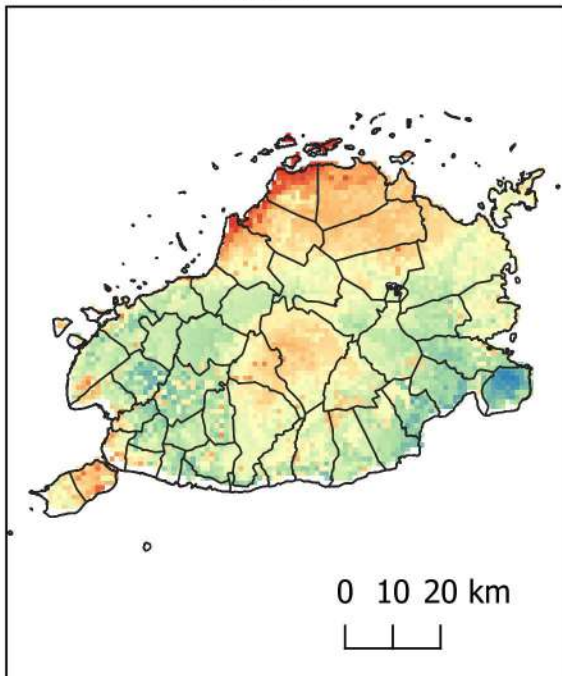

R
I
C
E

C
O
R
N

Present

Year 2050

Present

Year 2050

CRS: ESPG: 4326
(WGS 84)

Research Project in Collaboration with:

Mapped by: ABLoreto and DPLoreto (February 2020)

Data Collection Facilitated by: MNVSeriño, DMBañoc,
ABLoreto & JPGa, JSToledo,
JACavero

S
W
E
E
T
P
O
T
A
T
O

Present

Year 2050

C
A
S
S
A
V
A

CRS: ESPG: 4326
(WGS 84)