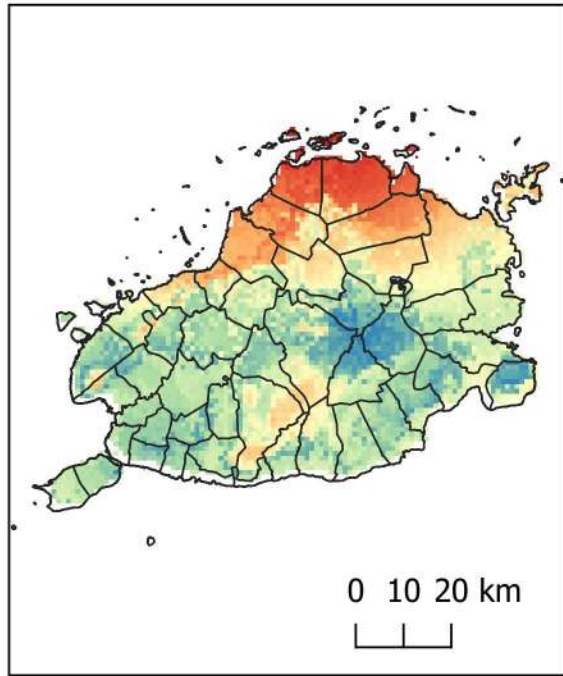

C
A
C
A
O

P
I
N
A
K
B
E
T

Year 2050

CRS: ESPG: 4326
(WGS 84)

Research Project in Collaboration with:

Mapped by: ABLoreto and DPLoreto (February 2020)

Data Collection Facilitated by: MNVSeriño, DMBañoc,
ABLoreto & JPGa, JSToledo,
JACavero