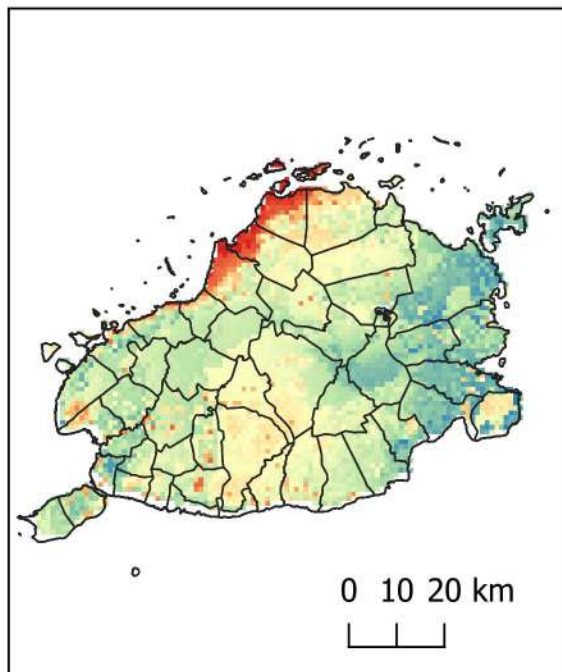

Mapped by: ABLoreto and DPLoreto (February 2020)

Data Collection Facilitated by: MNVSeriño, DMBañoc,
ABLoreto & JPGa, JSToledo,
JACavero

S
W
E
E
T
P
O
T
A
T
O

Present

Year 2050

C
A
S
S
A
V
A

CRS: ESPG: 4326
(WGS 84)