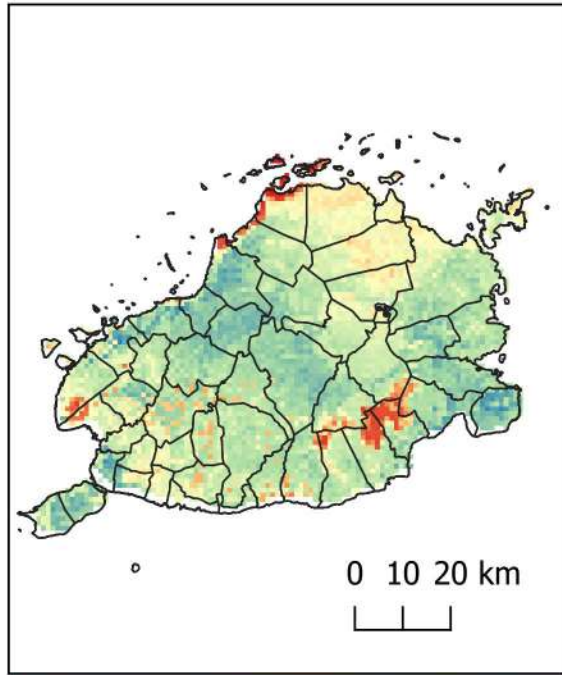

R
I
C
E

C
O
R
N

Present

Year 2050

Present

Year 2050

CRS: ESPG: 4326
(WGS 84)

Research Project in Collaboration with:

Mapped by: ABLoreto and DPLoreto (February 2020)

Data Collection Facilitated by: MNVSeriño, DMBañoc,
ABLoreto & JPGa, JSToledo,
JACavero

S
W
E
E
T
P
O
T
A
T
O

Present

Year 2050

C
A
S
S
A
V
A

CRS: ESPG: 4326
(WGS 84)