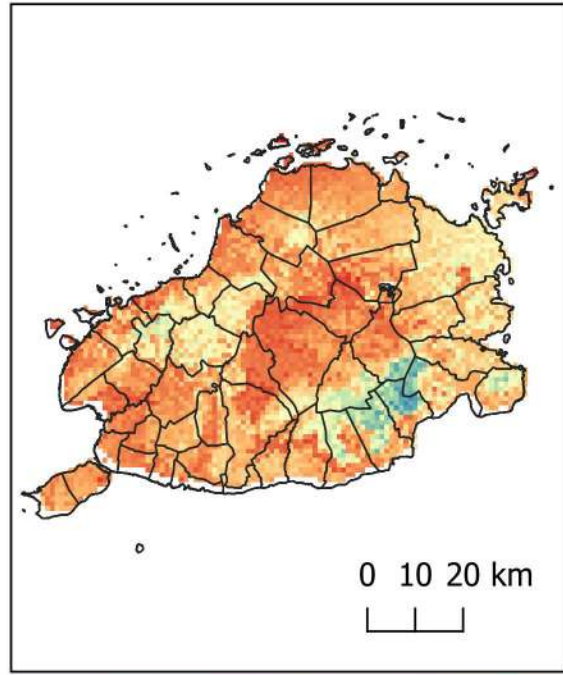

R
I
C
E

C
O
R
N

Present

Year 2050

Present

Year 2050

CRS: ESPG: 4326
(WGS 84)

Research Project in Collaboration with:

Mapped by: ABLoreto and DPLoreto (February 2020)

Data Collection Facilitated by: MNVSeriño, DMBañoc,
ABLoreto & JPGa, JSToledo,
JACavero

S
W
E
E
T
P
O
T
A
T
O

Present

Year 2050

C
A
S
S
A
V
A

CRS: ESPG: 4326
(WGS 84)