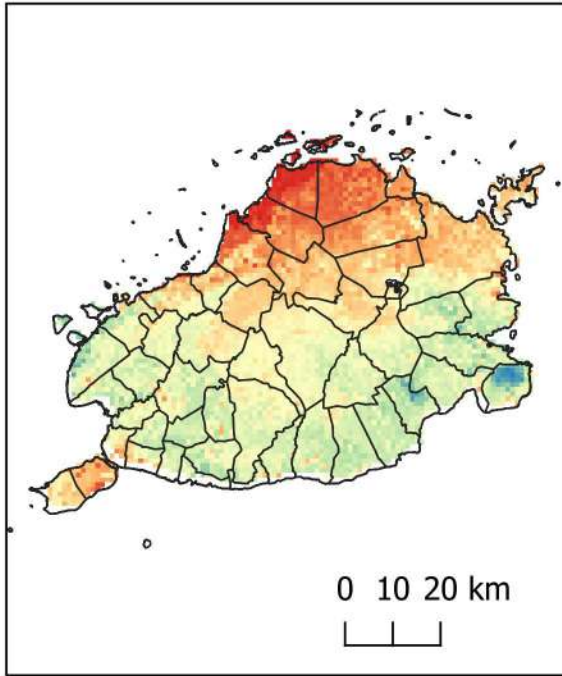

C
A
C
A
O

P
I
N
A
K
B
E
T

Present