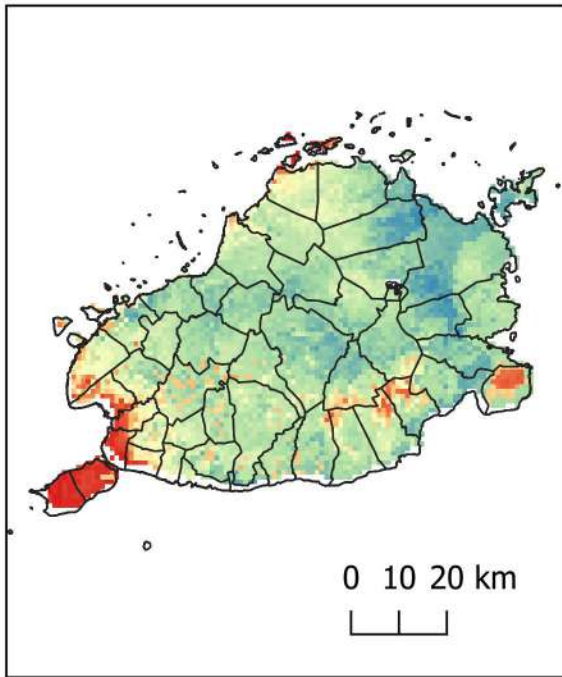

R
I
C
E

C
O
R
N

Present

Year 2050

Present

Year 2050

CRS: ESPG: 4326
(WGS 84)

Research Project in Collaboration with:

Mapped by: ABLoreto and DPLoreto (February 2020)

Data Collection Facilitated by: MNVSeriño, DMBañoc,
ABLoreto & JPGa, JSToledo,
JACavero

S
W
E
E
T
P
O
T
A
T
O

Present

Year 2050

C
A
S
S
A
V
A

CRS: ESPG: 4326
(WGS 84)