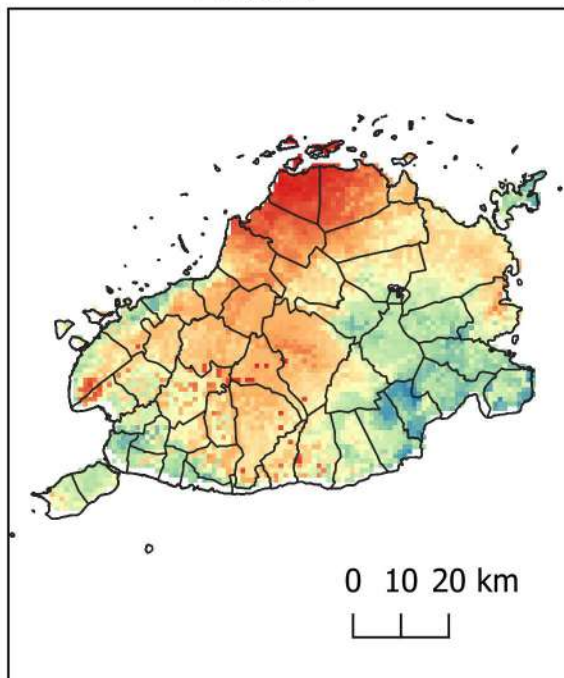

U
P
O

Present