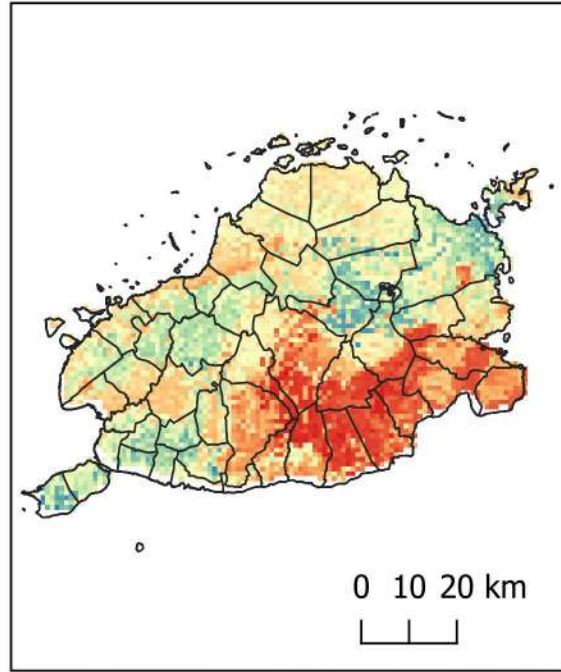

B
A
N
A
N
A

M
A
N
G
O

Present

Year 2050

CRS: ESPG: 4326
(WGS 84)

Research Project in Collaboration with:

Mapped by: ABLoreto and DPLoreto (February 2020)

Data Collection Facilitated by: MNVSeriño, DMBañoc,
ABLoreto & JPGa, JSToledo,
JACavero