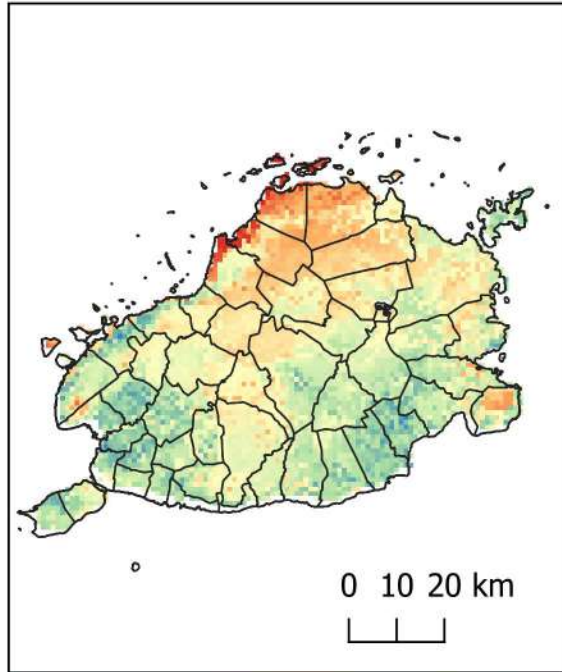

C
A
C
A
O

P
I
N
A
K
B
E
T

Year 2050

CRS: ESPG: 4326
(WGS 84)

Research Project in Collaboration with:

Mapped by: ABLoreto and DPLoreto (February 2020)

Data Collection Facilitated by: MNVSeriño, DMBañoc,
ABLoreto & JPGa, JSToledo,
JACavero