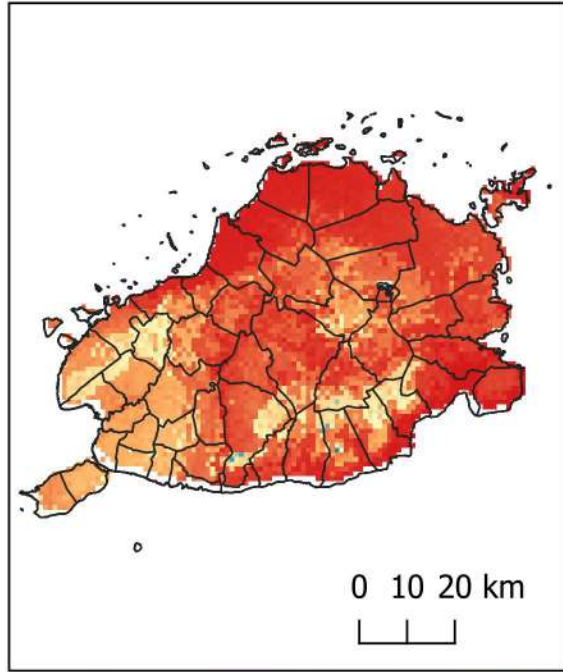

C
A
C
A
O

P
I
N
A
K
B
E
T

Year 2050

CRS: ESPG: 4326
(WGS 84)

Research Project in Collaboration with:

Mapped by: ABLoreto and DPLoreto (February 2020)

Data Collection Facilitated by: MNVSeriño, DMBañoc,
ABLoreto & JPGa, JSToledo,
JACavero