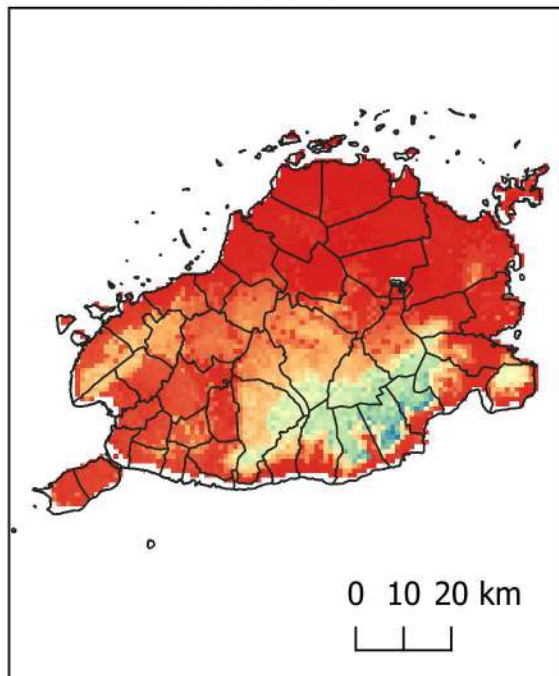

Mapped by: ABLoreto and DPLoreto (February 2020)

Data Collection Facilitated by: MNVSeriño, DMBañoc,
ABLoreto & JPGa, JSToledo,
JACavero

S
W
E
E
T
P
O
T
A
T
O

Present

Year 2050

C
A
S
S
A
V
A

CRS: ESPG: 4326
(WGS 84)