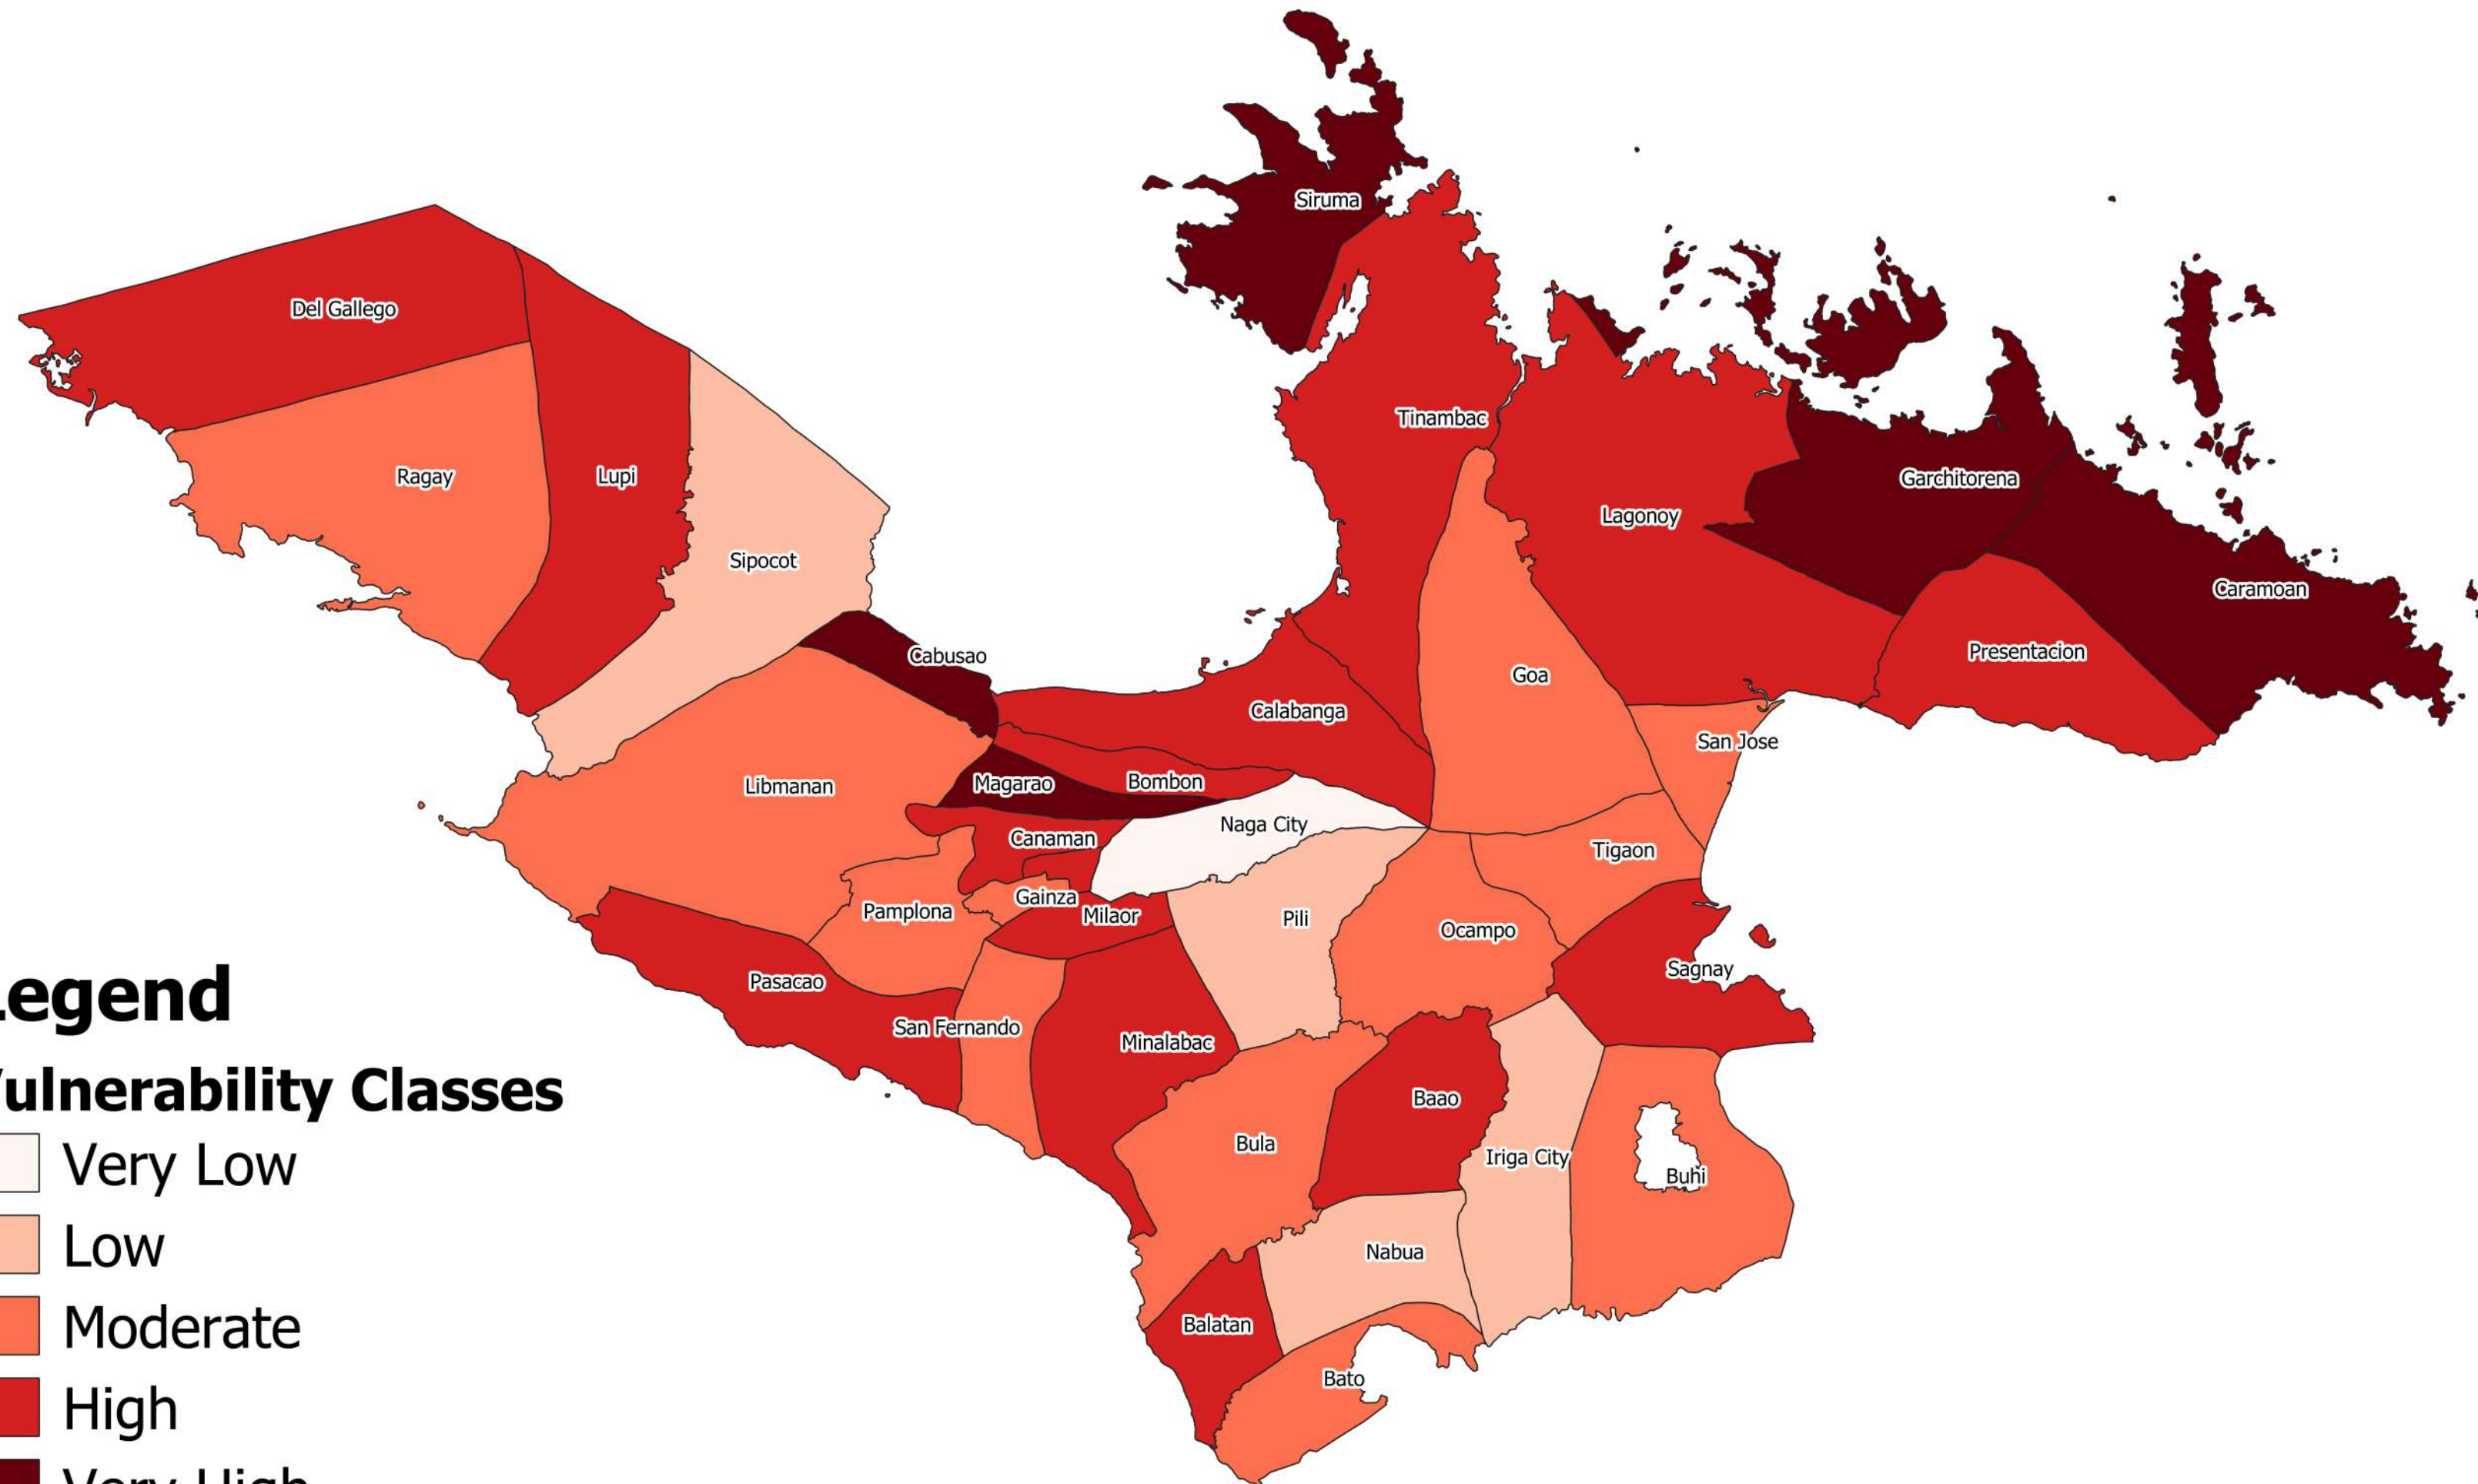

Abaca Vulnerability Map

PROVINCE OF CAMARINES SUR

Department of Agriculture, RFO 5
Adaptation and Mitigation Initiative in Agriculture
San Agustin, Pili, Camarines Sur

Climate Risk Vulnerability Assessment (CRVA)

Scale - 1:320000
CRS - WGS84