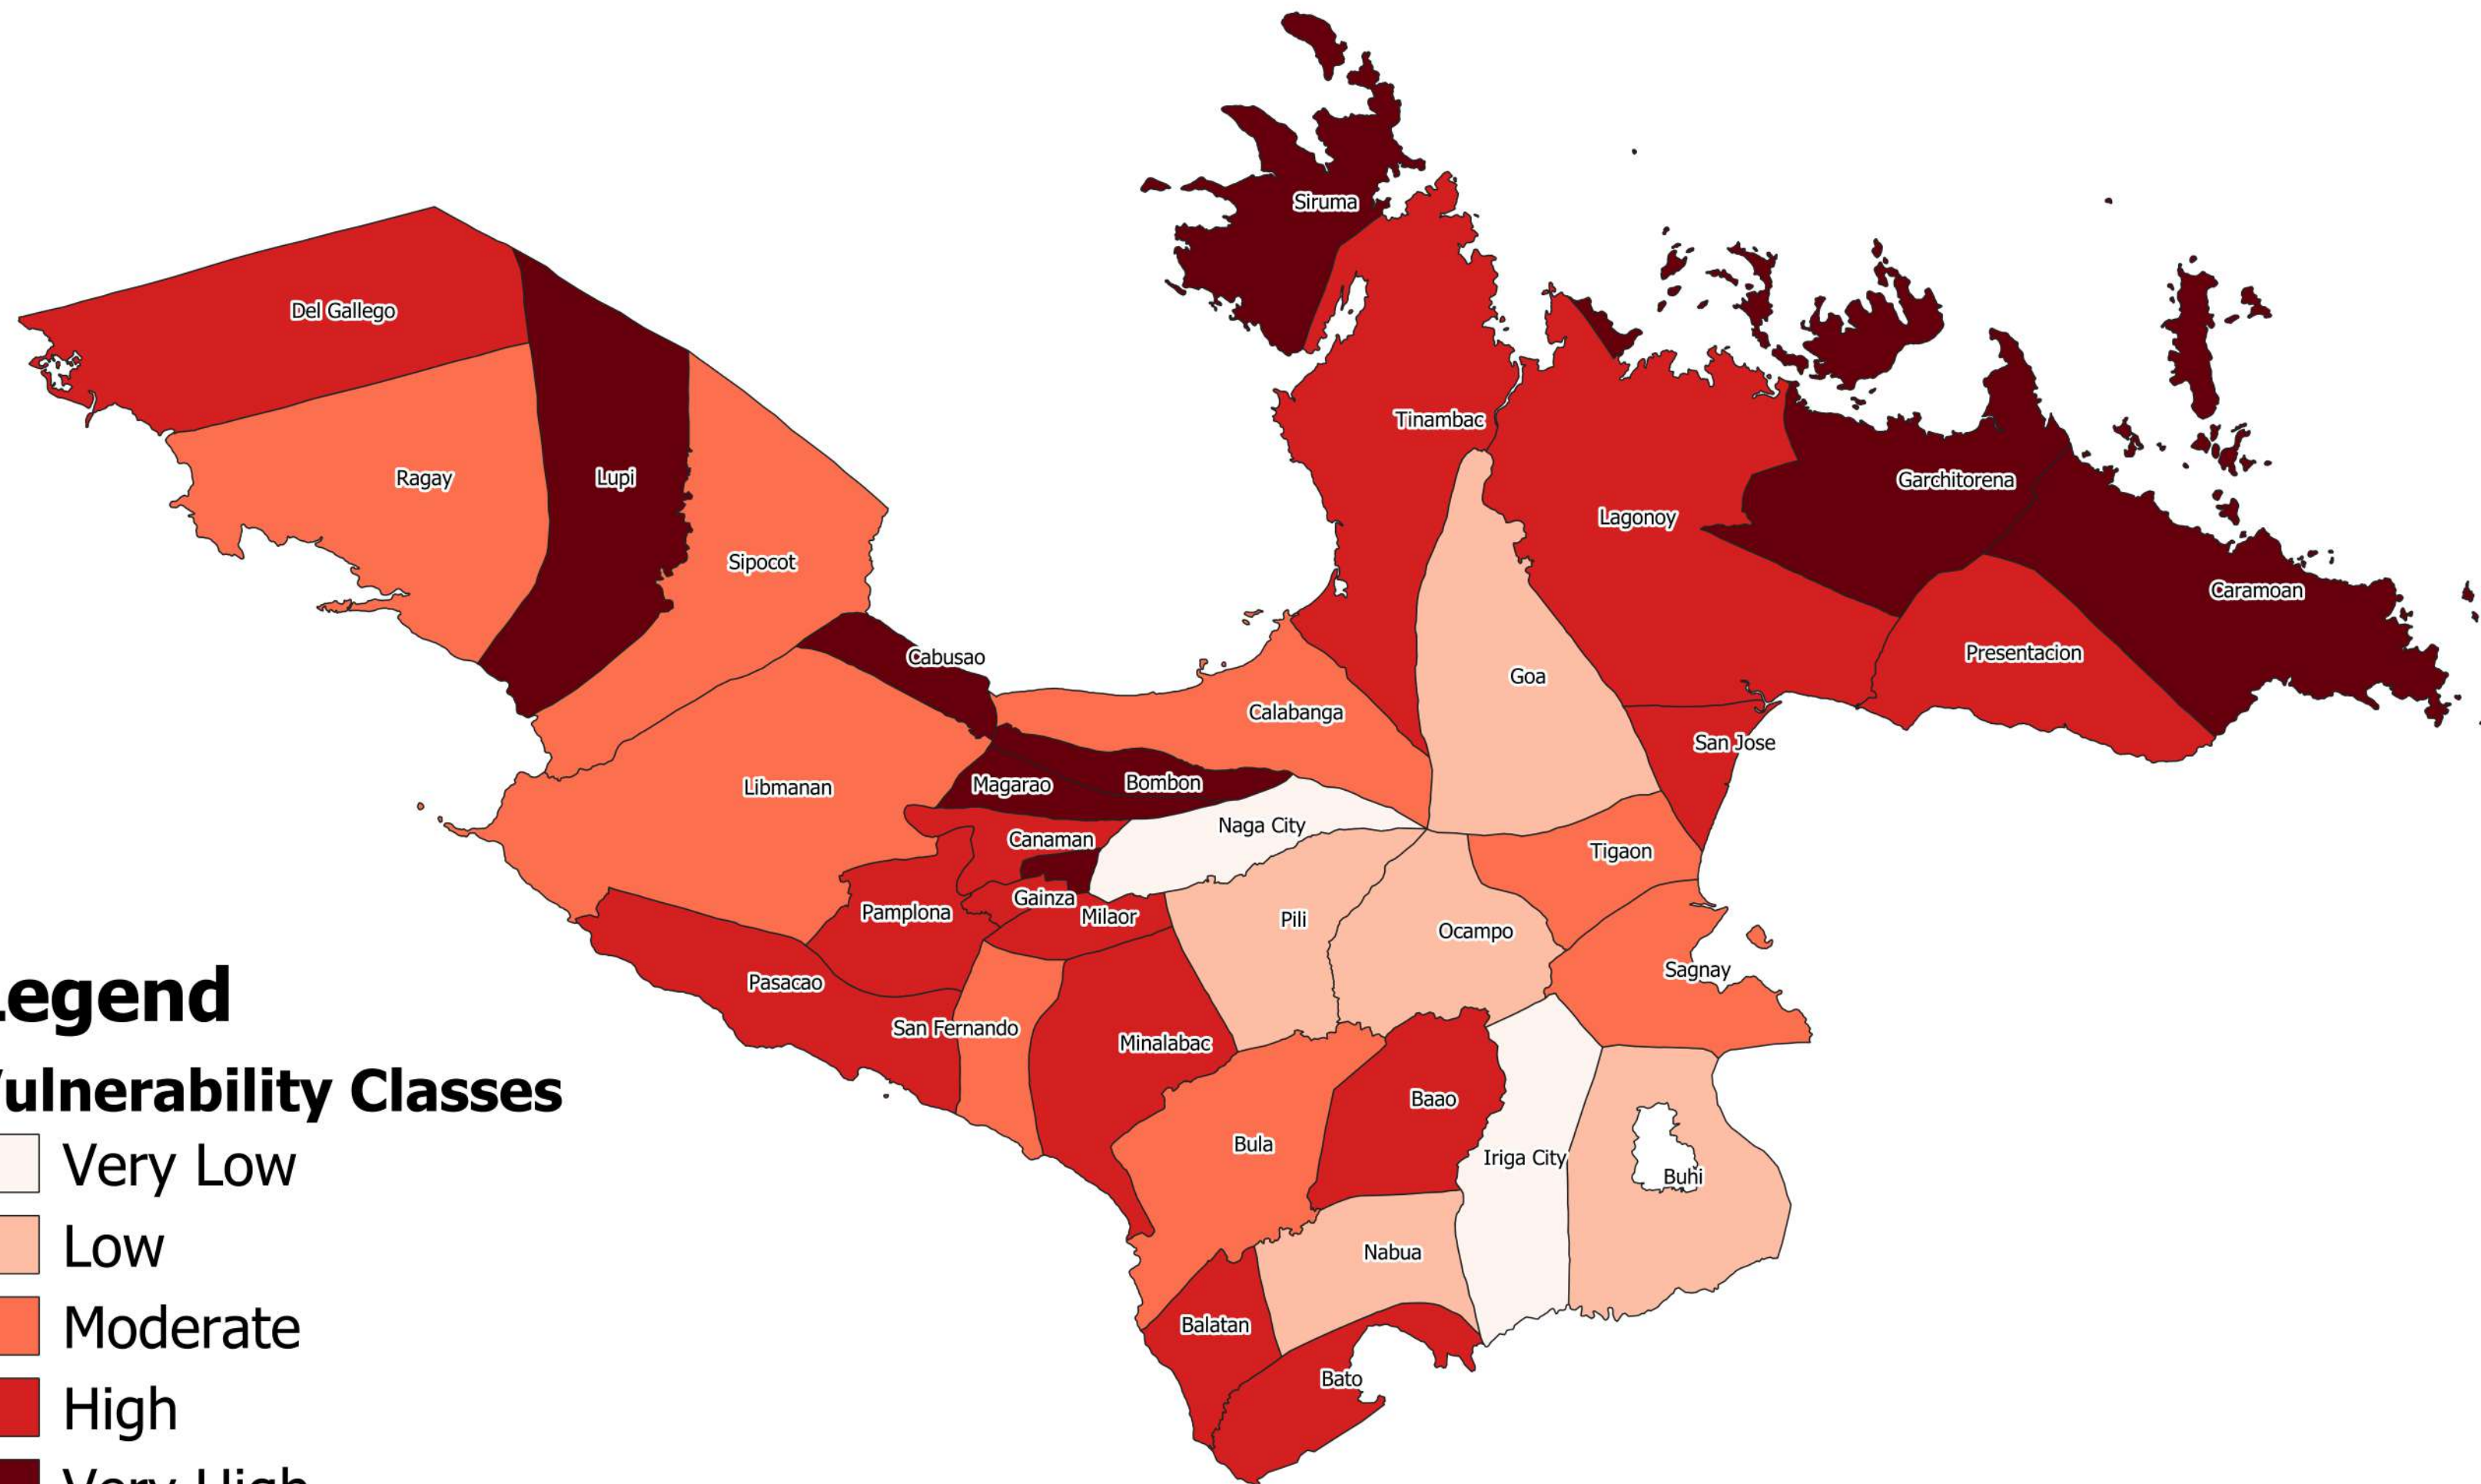

Cassava Vulnerability Map

PROVINCE OF CAMARINES SUR

Department of Agriculture, RFO 5
Adaptation and Mitigation Initiative in Agriculture
San Agustin, Pili, Camarines Sur

Climate Risk Vulnerability Assessment (CRVA)

Scale - 1:320000
CRS - WGS84