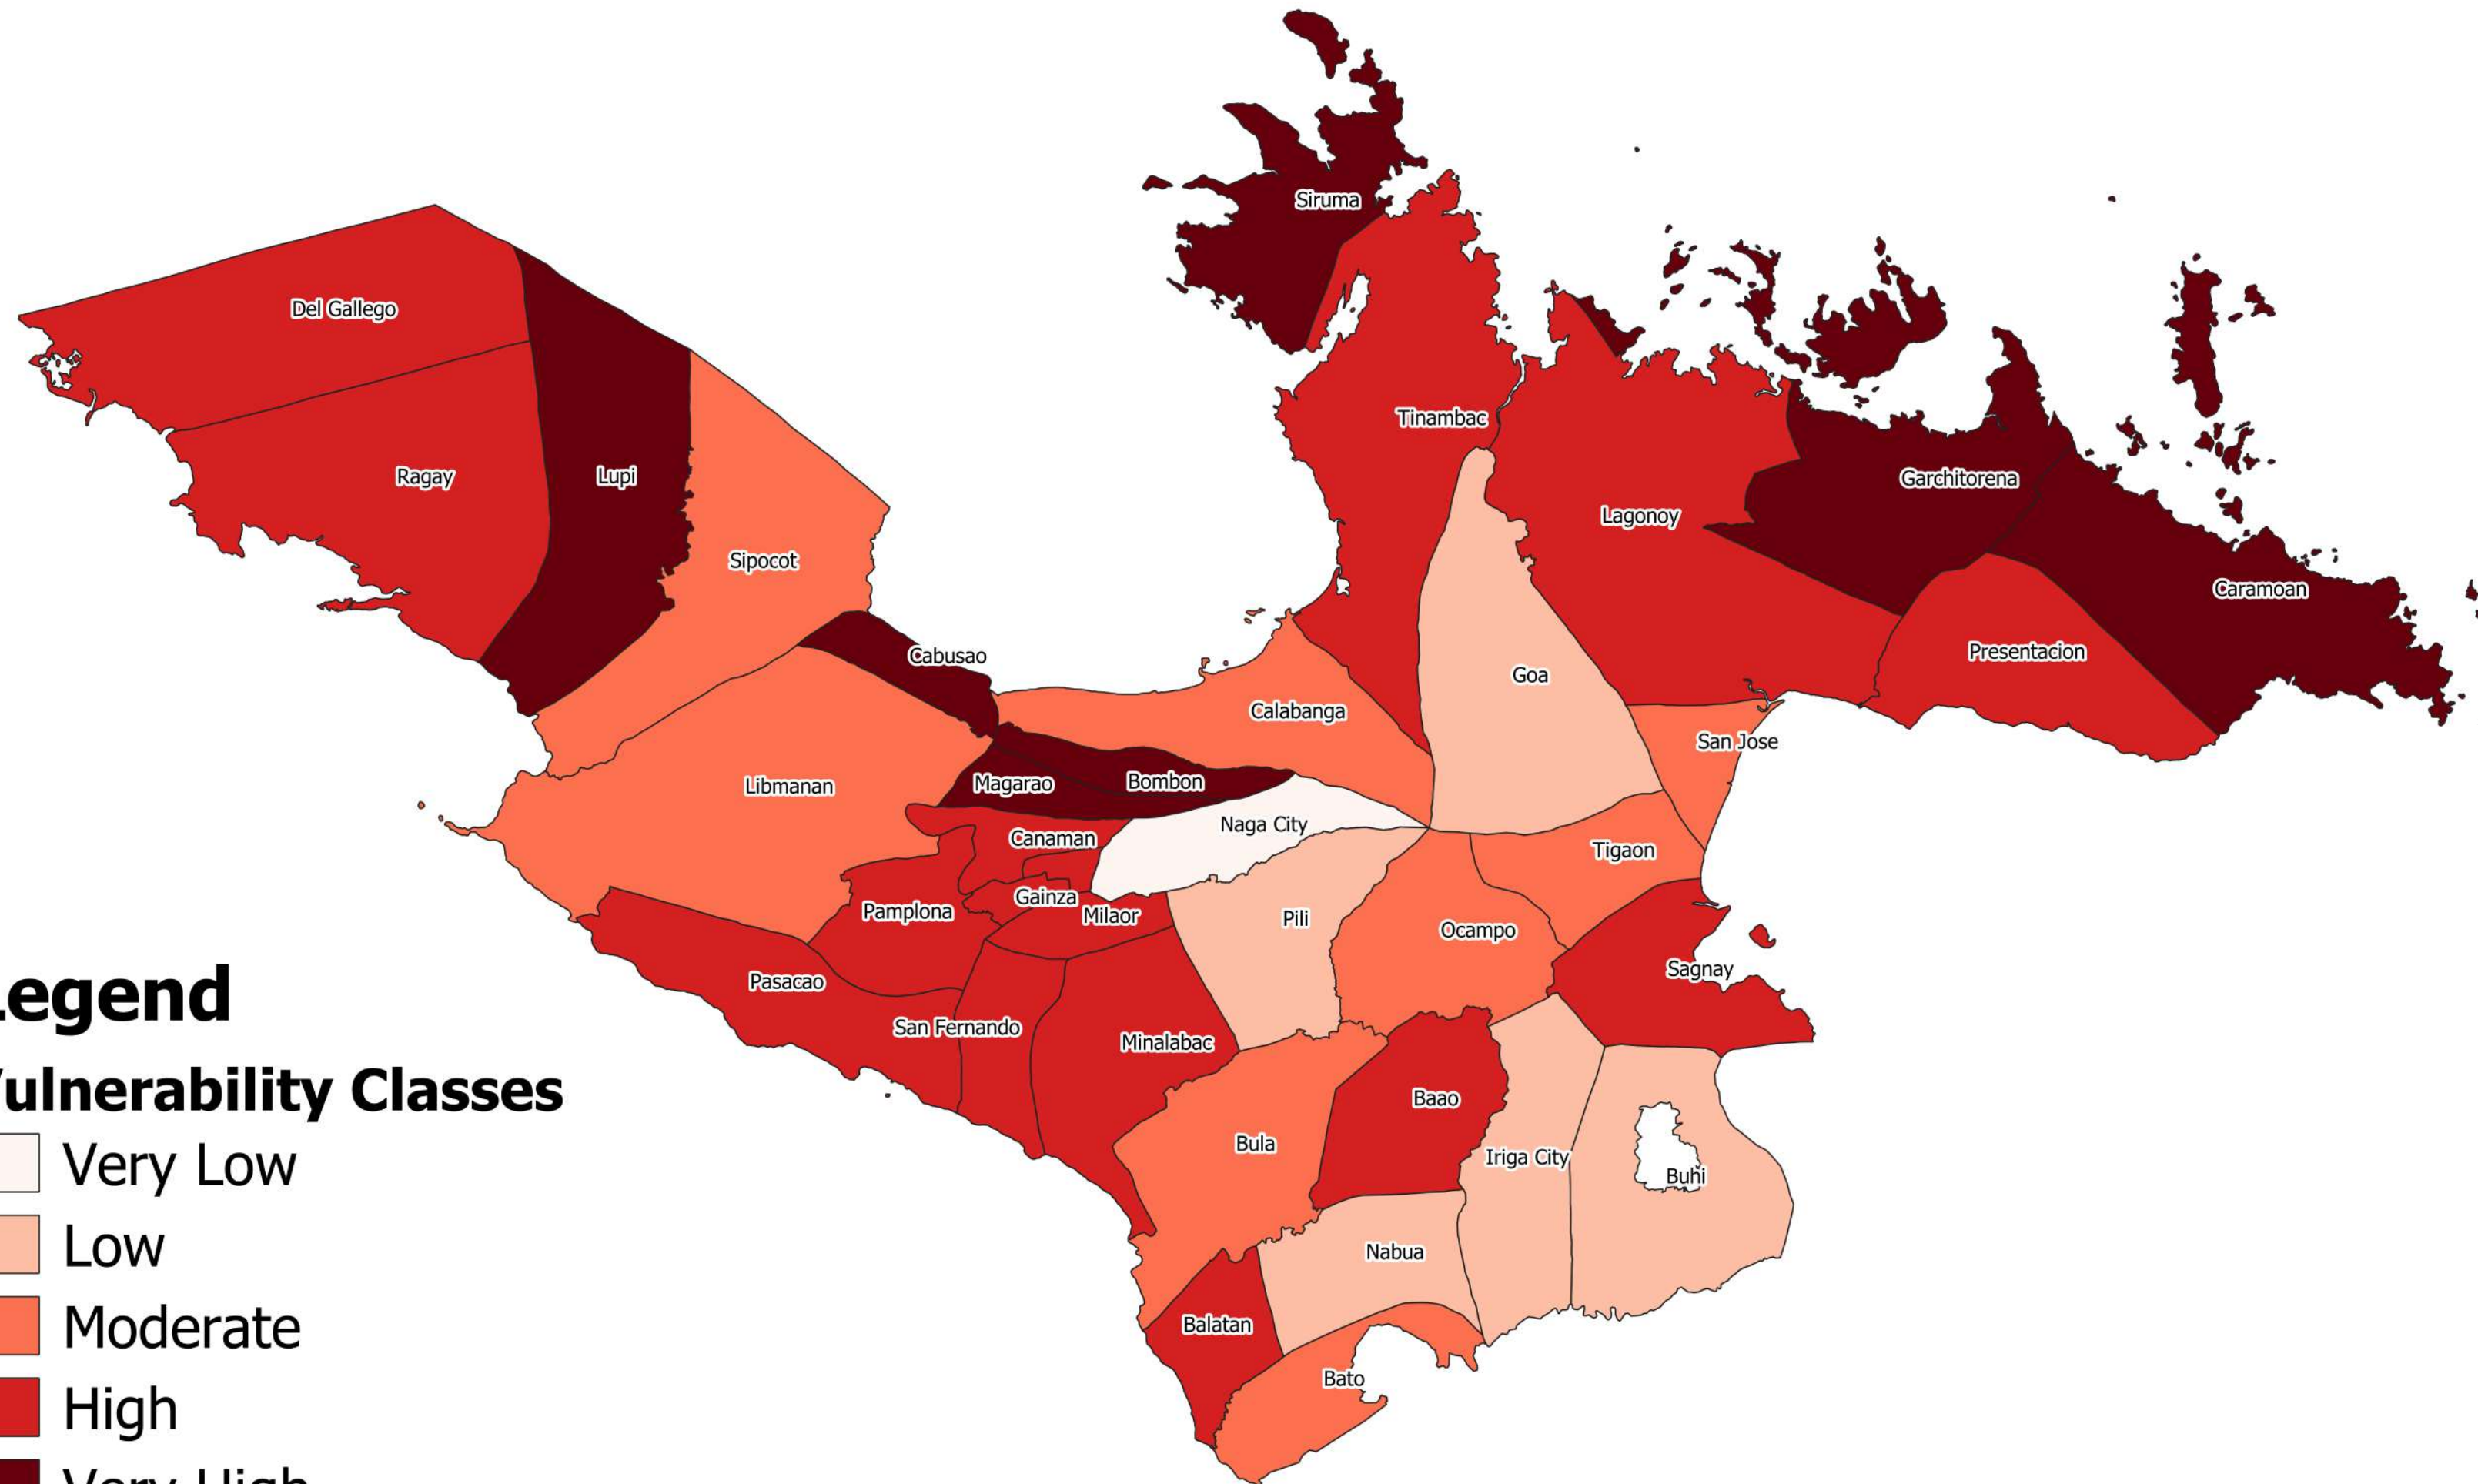

Scale - 1:320000
 CRS - WGS84

Banana Vulnerability Map

PROVINCE OF CAMARINES SUR

Department of Agriculture, RFO 5
 Adaptation and Mitigation Initiative in Agriculture
 San Agustin, Pili, Camarines Sur

Climate Risk Vulnerability Assessment (CRVA)

Scale - 1:320000
 CRS - WGS84

Legend

Vulnerability Classes

- Very Low
- Low
- Moderate
- High
- Very High

PHILIPPINES

Cacao Vulnerability Map

PROVINCE OF CAMARINES SUR

Department of Agriculture, RFO 5
 Adaptation and Mitigation Initiative in Agriculture
 San Agustin, Pili, Camarines Sur