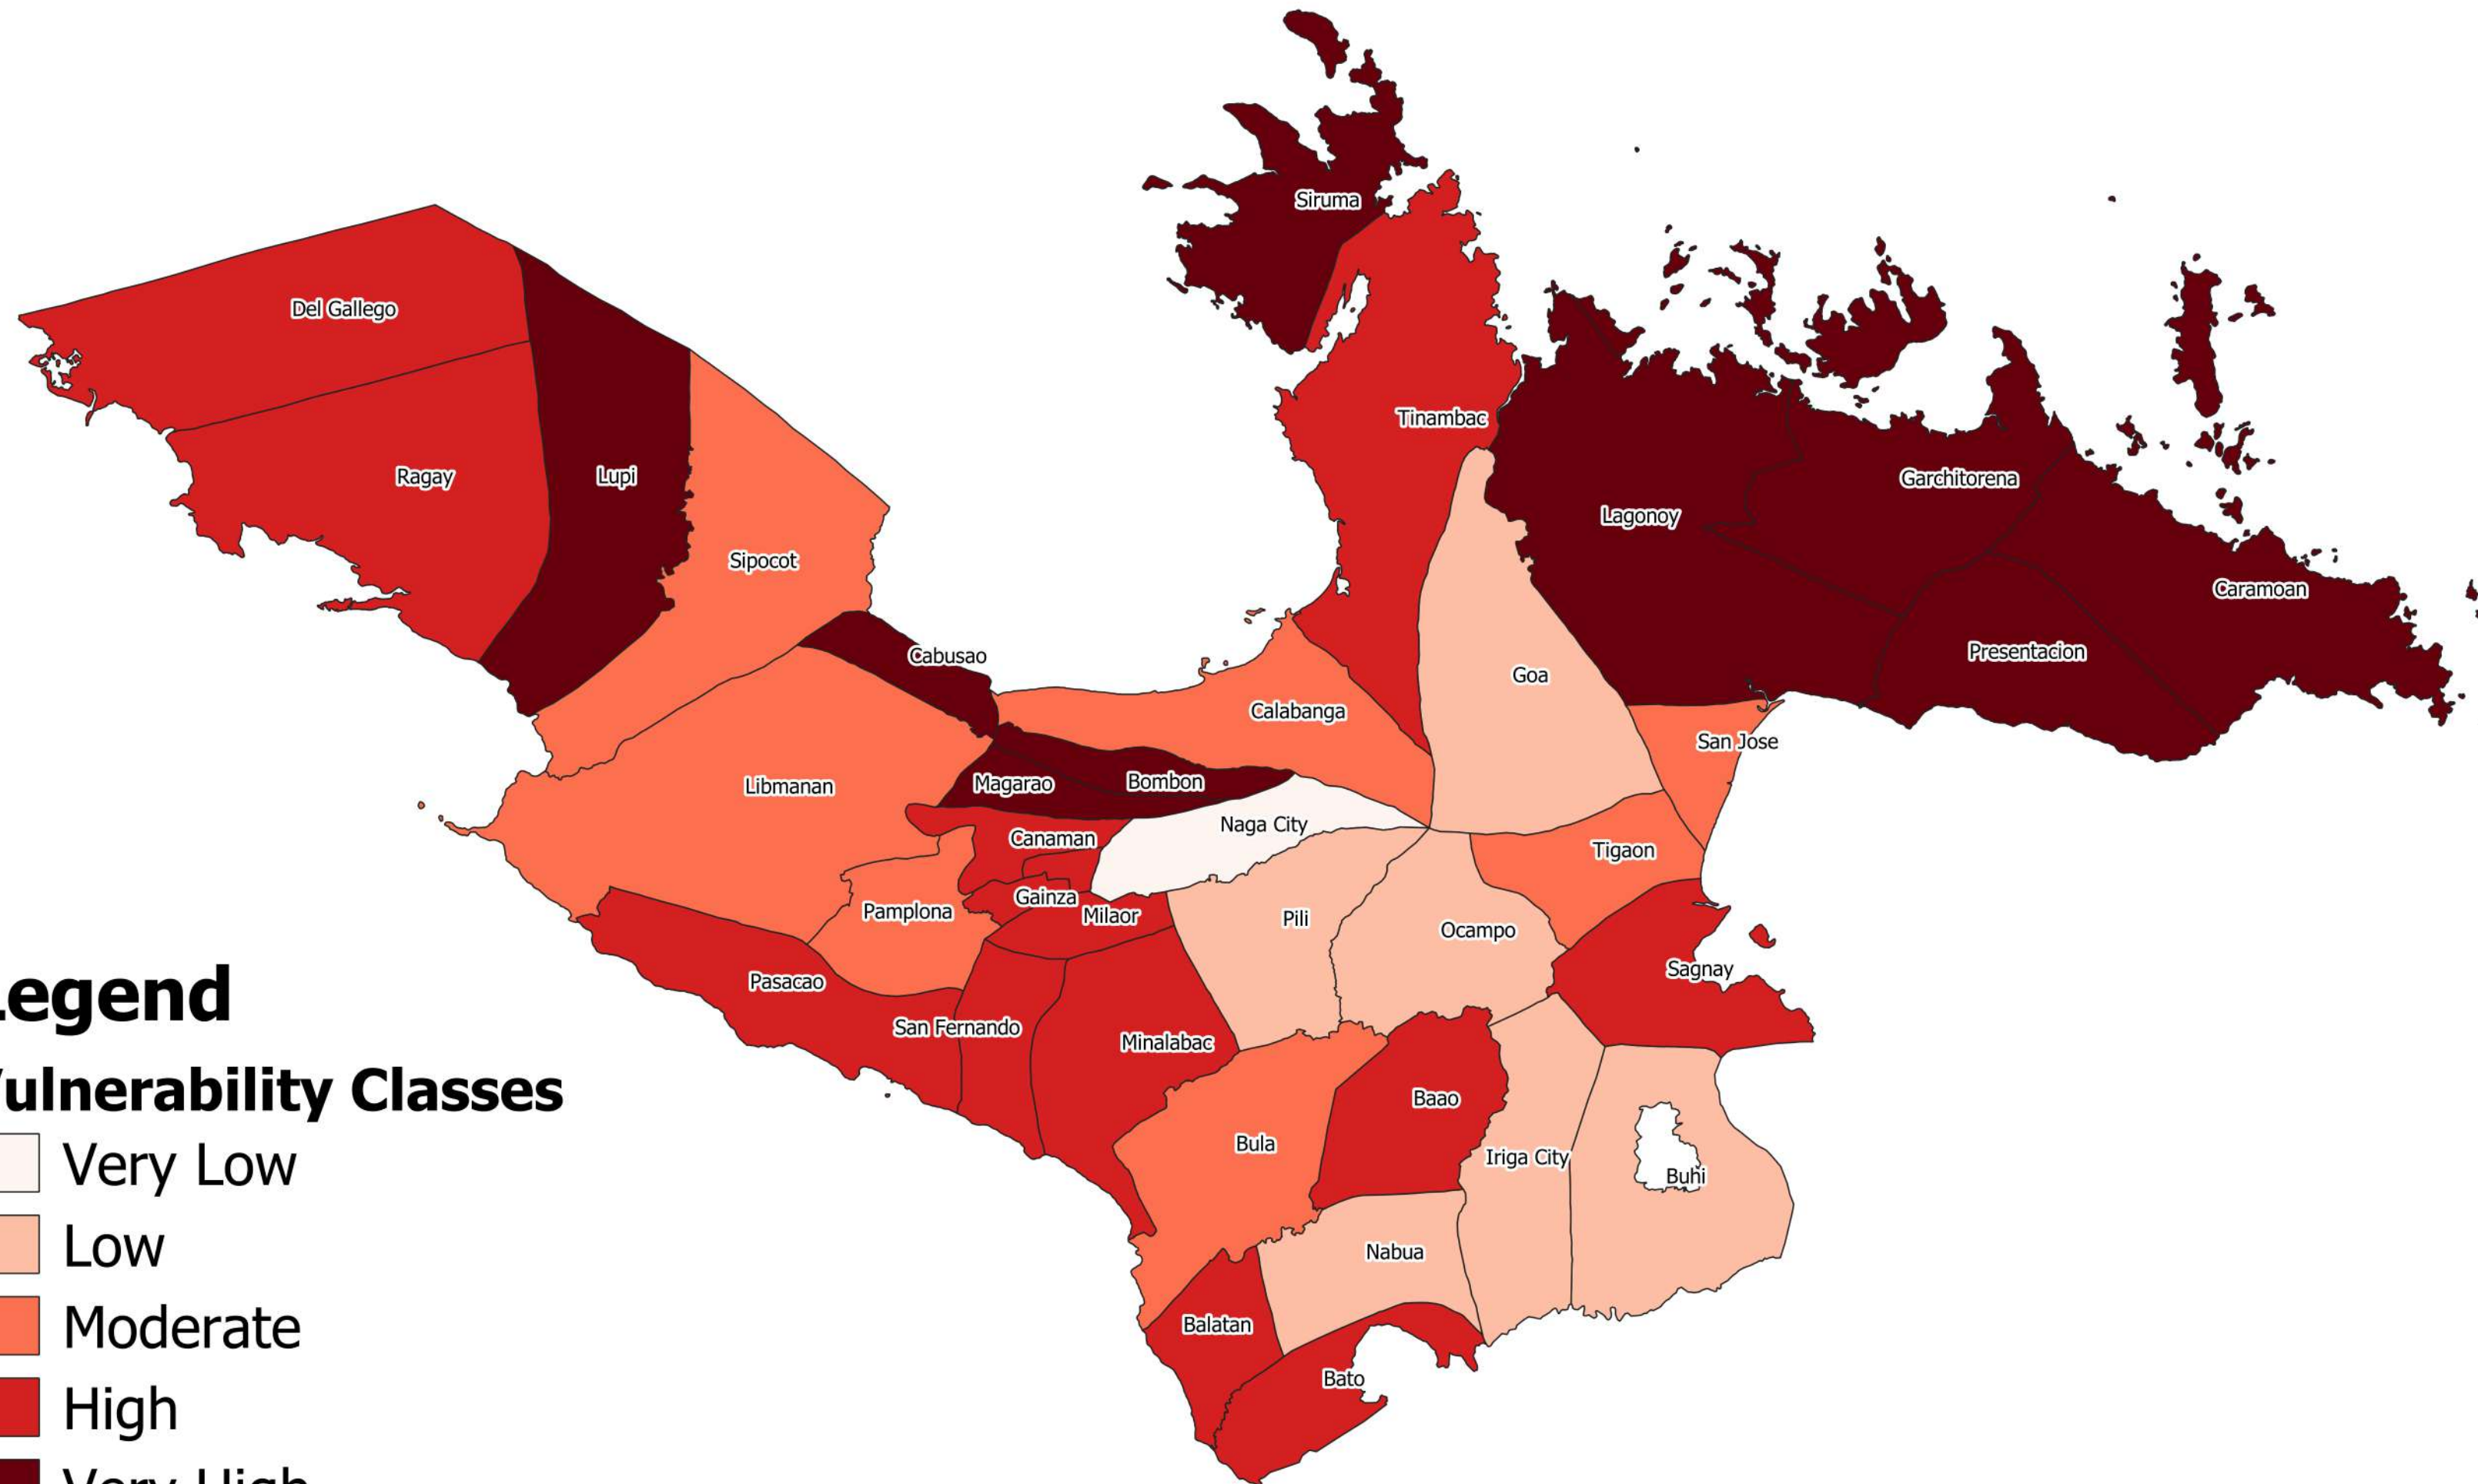

Pili Vulnerability Map

PROVINCE OF CAMARINES SUR

Department of Agriculture, RFO 5
Adaptation and Mitigation Initiative in Agriculture
San Agustin, Pili, Camarines Sur

Climate Risk Vulnerability Assessment (CRVA)

Scale - 1:320000
CRS - WGS84

Legend

Vulnerability Classes

- Very Low
- Low
- Moderate
- High
- Very High