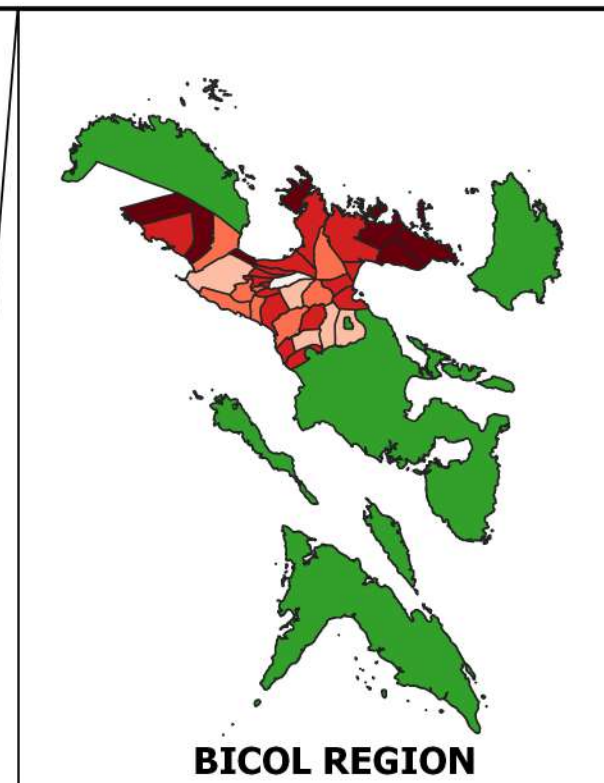

Climate Risk Vulnerability Assessment (CRVA)

Scale - 1:320000
 CRS - WGS84

PHILIPPINES

Mango Vulnerability Map

PROVINCE OF CAMARINES SUR

Department of Agriculture, RFO 5
 Adaptation and Mitigation Initiative in Agriculture
 San Agustin, Pili, Camarines Sur

Climate Risk Vulnerability Assessment (CRVA)

Scale - 1:320000
 CRS - WGS84

Napier Vulnerability Map

PROVINCE OF CAMARINES SUR

Department of Agriculture, RFO 5
 Adaptation and Mitigation Initiative in Agriculture
 San Agustin, Pili, Camarines Sur

Climate Risk Vulnerability Assessment (CRVA)

Scale - 1:320000
 CRS - WGS84

Overall Vulnerability Map

PROVINCE OF CAMARINES SUR

Department of Agriculture, RFO 5
 Adaptation and Mitigation Initiative in Agriculture
 San Agustin, Pili, Camarines Sur