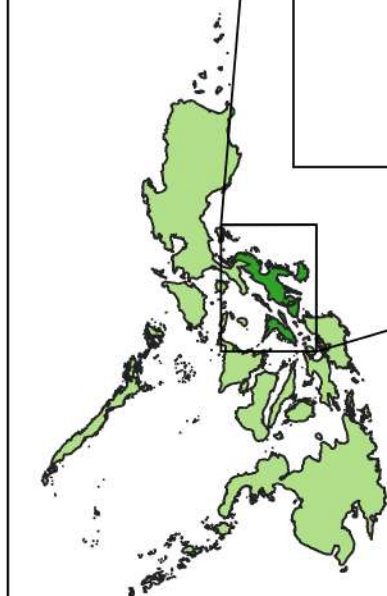

Scale - 1:320000
 CRS - WGS84

Ampalaya Vulnerability Map

PROVINCE OF CAMARINES SUR

Department of Agriculture, RFO 5
 Adaptation and Mitigation Initiative in Agriculture
 San Agustin, Pili, Camarines Sur

Climate Risk Vulnerability Assessment (CRVA)

Scale - 1:320000
 CRS - WGS84

Banana Vulnerability Map

PROVINCE OF CAMARINES SUR

Department of Agriculture, RFO 5
 Adaptation and Mitigation Initiative in Agriculture
 San Agustin, Pili, Camarines Sur

Climate Risk Vulnerability Assessment (CRVA)

Scale - 1:320000
 CRS - WGS84

Legend

Vulnerability Classes

- Very Low
- Low
- Moderate
- High
- Very High

PHILIPPINES

Cacao Vulnerability Map

PROVINCE OF CAMARINES SUR

Department of Agriculture, RFO 5
 Adaptation and Mitigation Initiative in Agriculture
 San Agustin, Pili, Camarines Sur