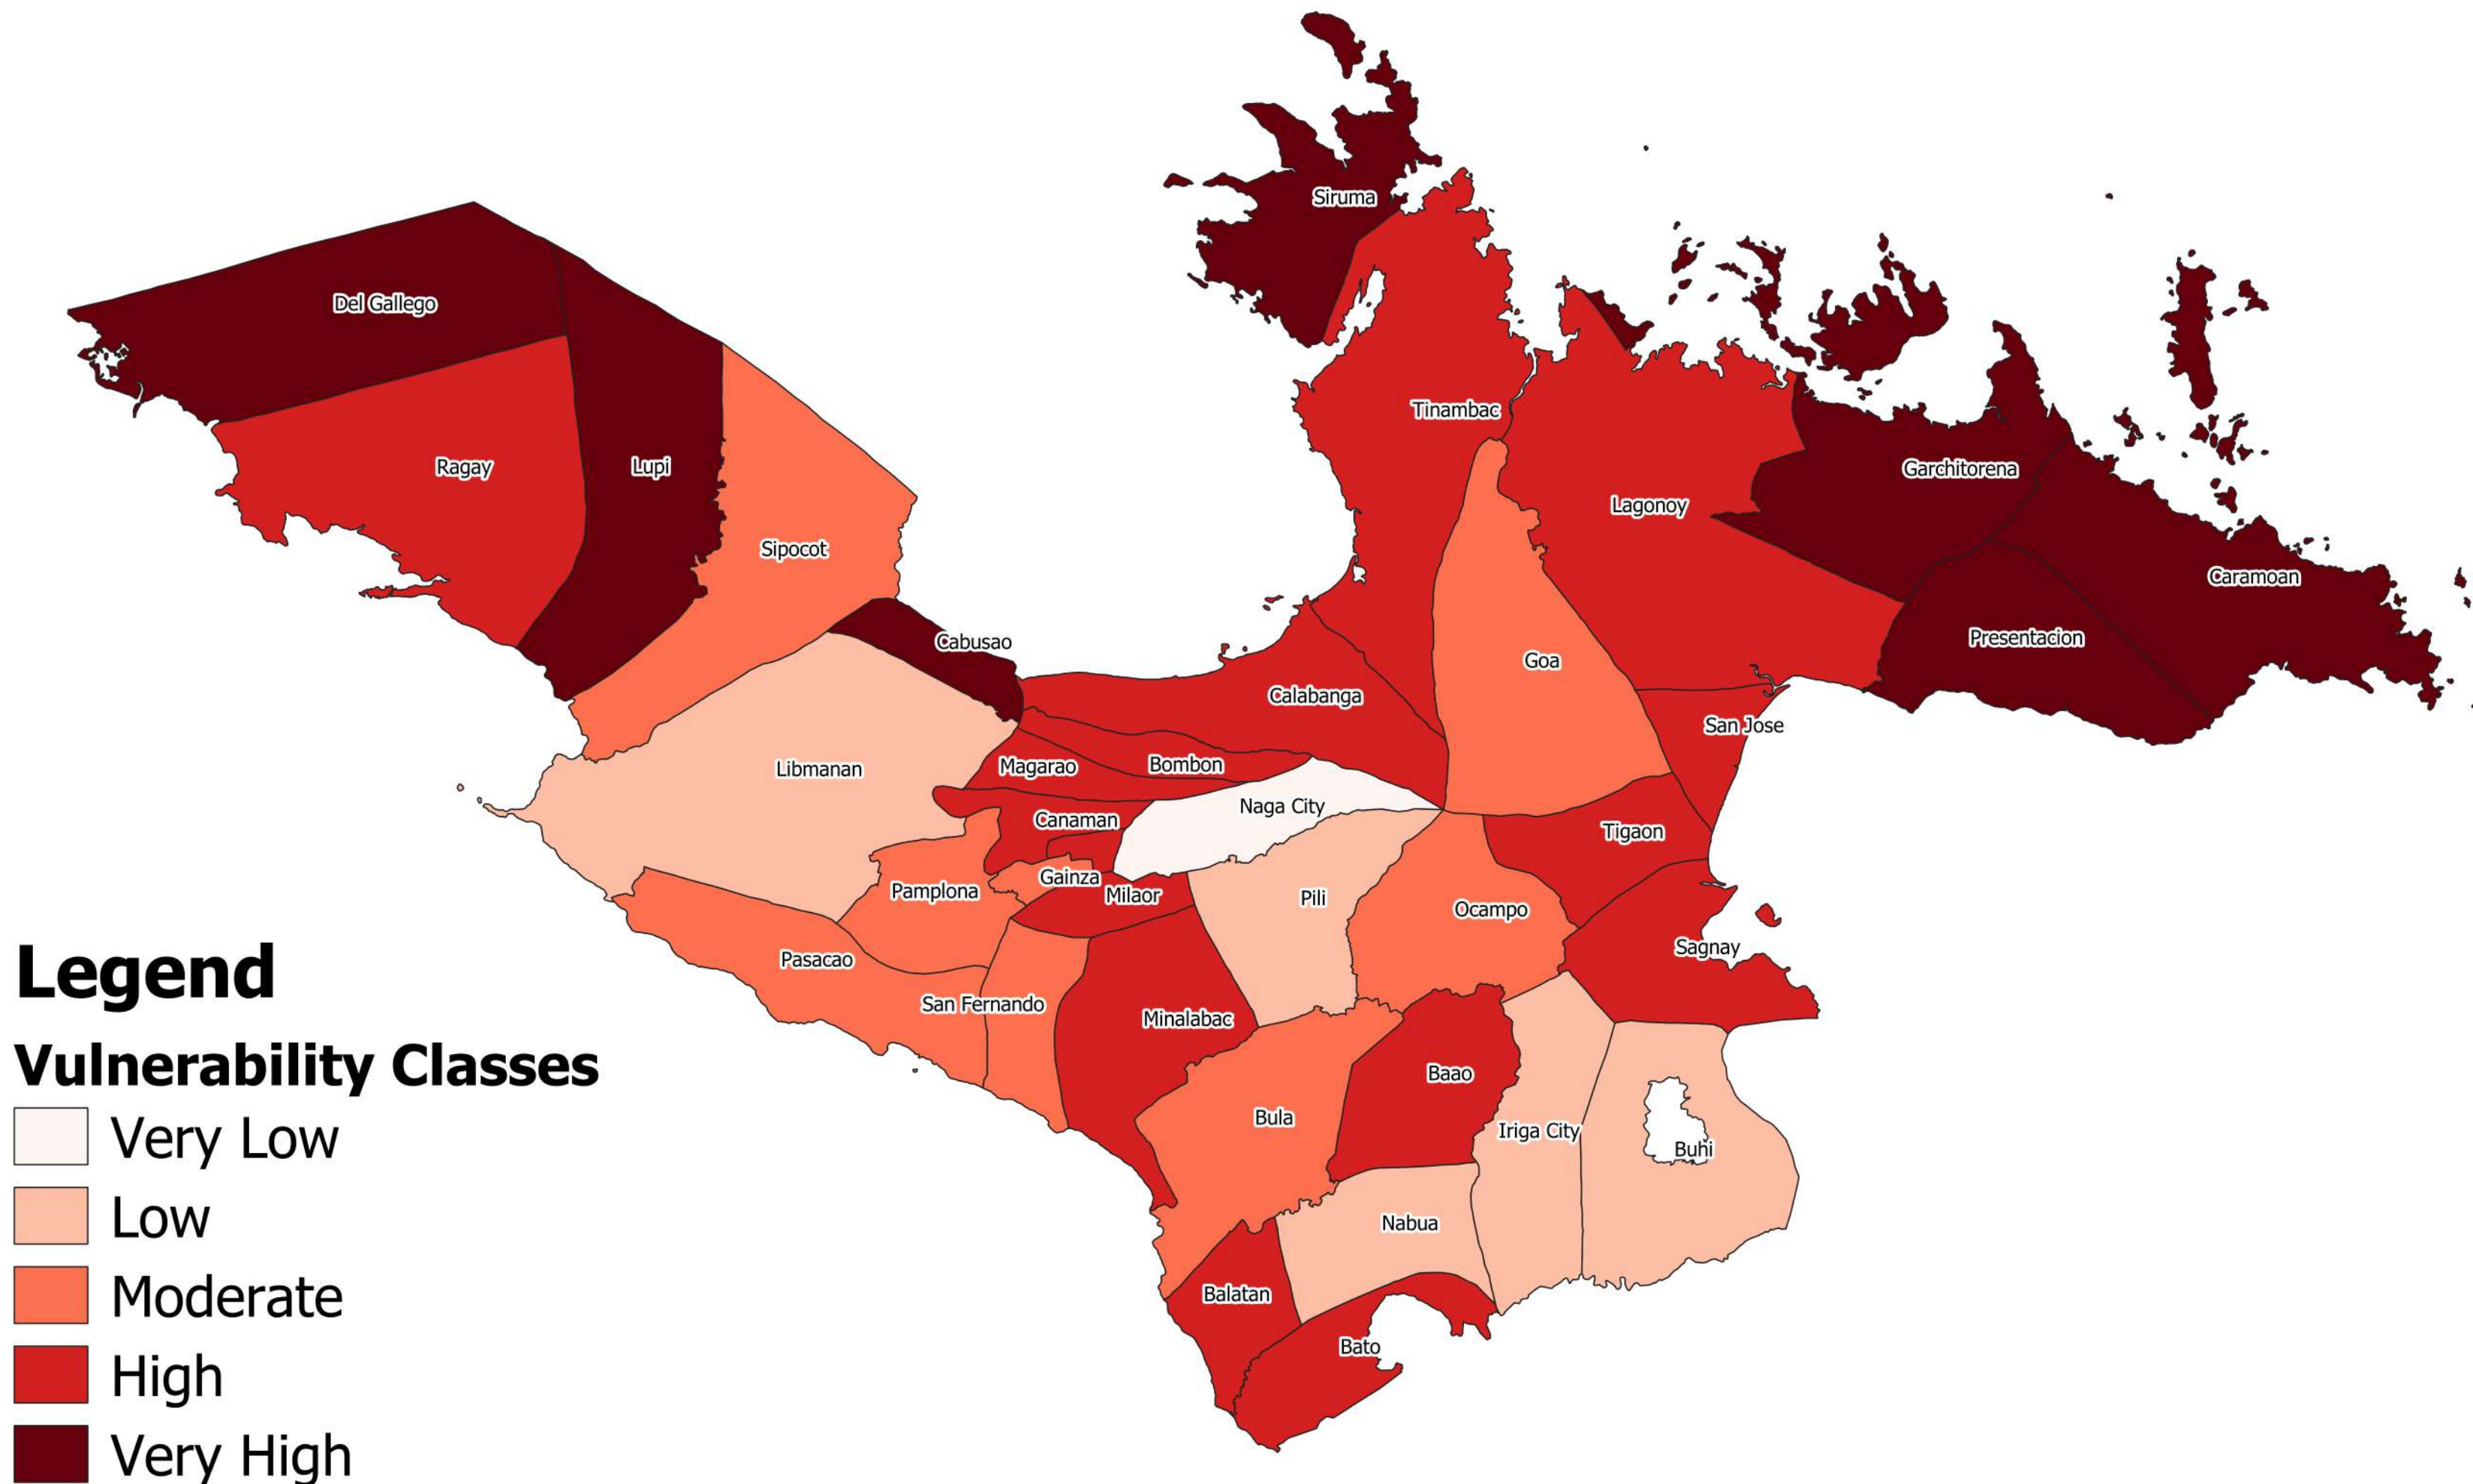

Napier Vulnerability Map

PROVINCE OF CAMARINES SUR

Department of Agriculture, RFO 5
Adaptation and Mitigation Initiative in Agriculture
San Agustin, Pili, Camarines Sur

Climate Risk Vulnerability Assessment (CRVA)

Scale - 1:320000
CRS - WGS84