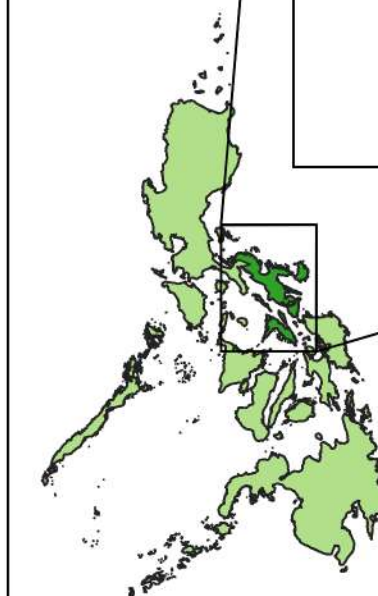

Tilapia Vulnerability Map

PROVINCE OF CAMARINES SUR

Department of Agriculture, RFO 5
Adaptation and Mitigation Initiative in Agriculture
San Agustin, Pili, Camarines Sur

Climate Risk Vulnerability Assessment (CRVA)

Scale - 1:320000
CRS - WGS84

Legend

Vulnerability Classes

- Very Low
- Low
- Moderate
- High
- Very High