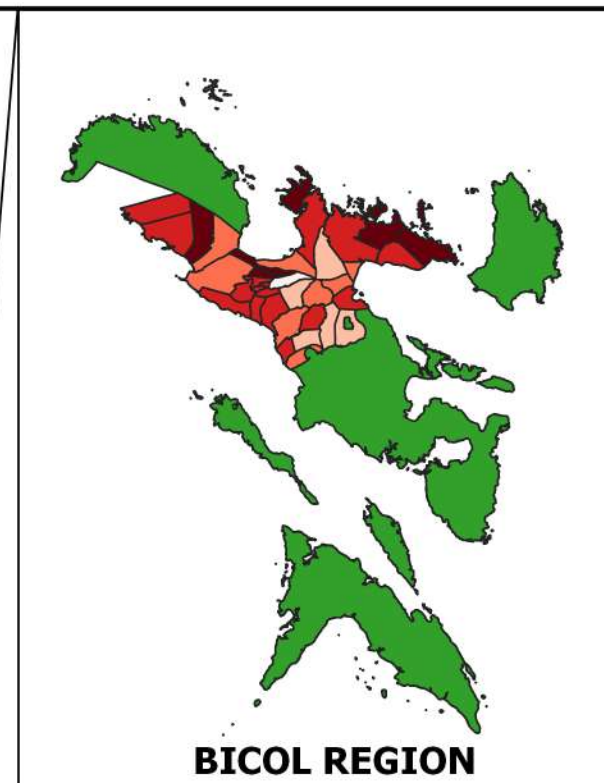

Scale - 1:320000
 CRS - WGS84

Ampalaya Vulnerability Map

PROVINCE OF CAMARINES SUR

Department of Agriculture, RFO 5
 Adaptation and Mitigation Initiative in Agriculture
 San Agustin, Pili, Camarines Sur

Climate Risk Vulnerability Assessment (CRVA)

Scale - 1:320000
 CRS - WGS84

Banana Vulnerability Map

PROVINCE OF CAMARINES SUR

Department of Agriculture, RFO 5
 Adaptation and Mitigation Initiative in Agriculture
 San Agustin, Pili, Camarines Sur

Climate Risk Vulnerability Assessment (CRVA)

Scale - 1:320000
 CRS - WGS84

Legend

Vulnerability Classes

- Very Low
- Low
- Moderate
- High
- Very High

PHILIPPINES

Cacao Vulnerability Map

PROVINCE OF CAMARINES SUR

Department of Agriculture, RFO 5
 Adaptation and Mitigation Initiative in Agriculture
 San Agustin, Pili, Camarines Sur