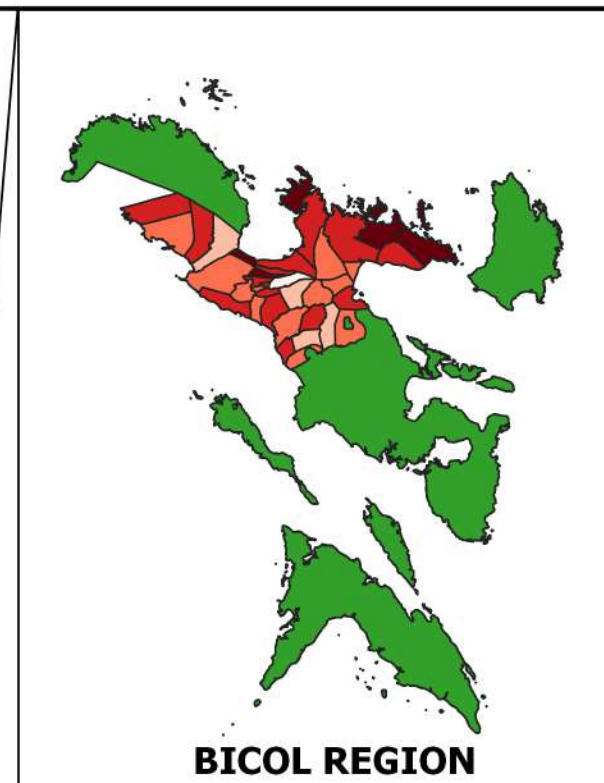

Abaca Vulnerability Map

PROVINCE OF CAMARINES SUR

Department of Agriculture, RFO 5
 Adaptation and Mitigation Initiative in Agriculture
 San Agustin, Pili, Camarines Sur

Climate Risk Vulnerability Assessment (CRVA)

Scale - 1:320000
 CRS - WGS84

Ampalaya Vulnerability Map

PROVINCE OF CAMARINES SUR

Department of Agriculture, RFO 5
 Adaptation and Mitigation Initiative in Agriculture
 San Agustin, Pili, Camarines Sur

Climate Risk Vulnerability Assessment (CRVA)