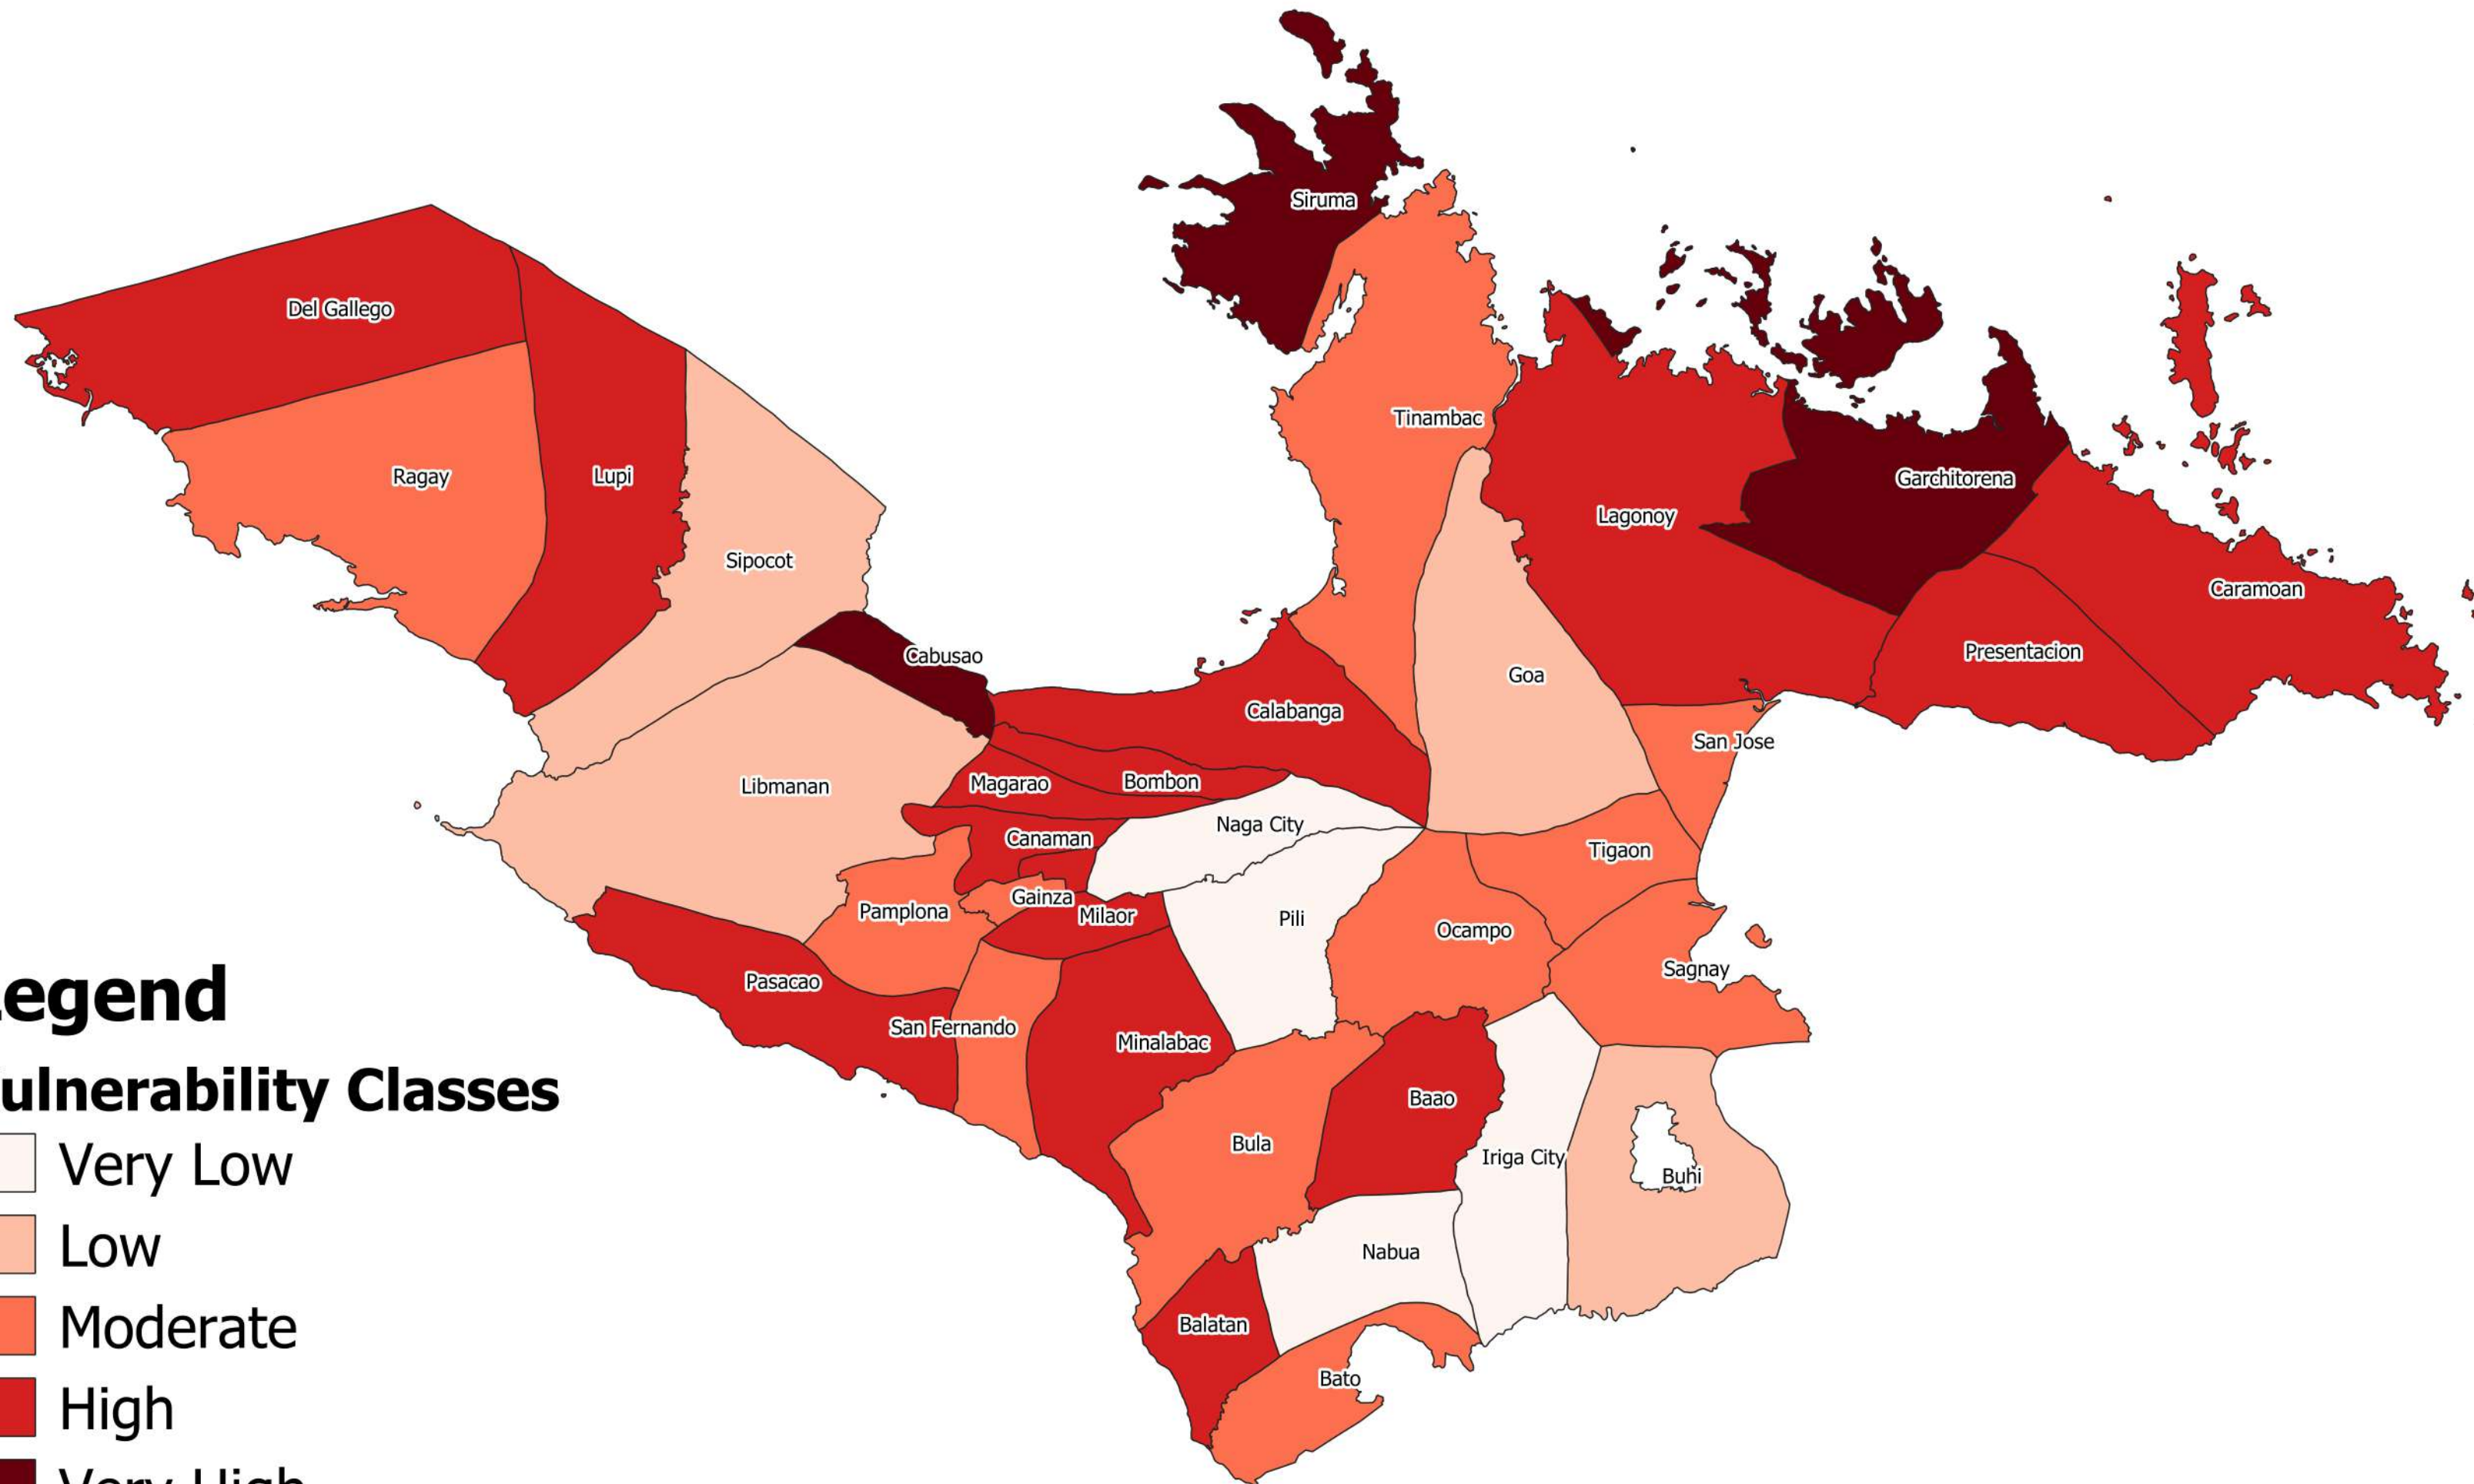

Tomato Vulnerability Map

PROVINCE OF CAMARINES SUR

Department of Agriculture, RFO 5
Adaptation and Mitigation Initiative in Agriculture
San Agustin, Pili, Camarines Sur

Climate Risk Vulnerability Assessment (CRVA)

Scale - 1:320000
CRS - WGS84

Legend

Vulnerability Classes

- Very Low
- Low
- Moderate
- High
- Very High