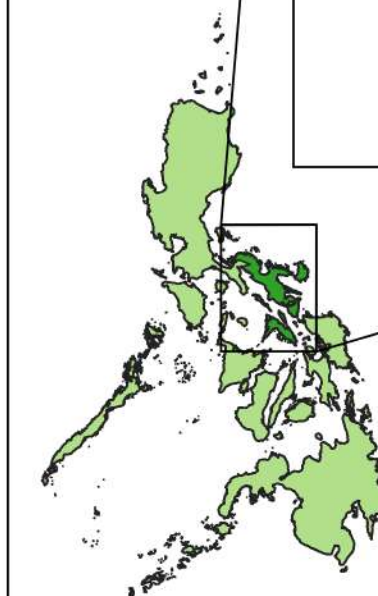

Climate Risk Vulnerability Assessment (CRVA)

Scale - 1:320000
 CRS - WGS84

Legend

Vulnerability Classes

- Very Low
- Low
- Moderate
- High
- Very High

PHILIPPINES