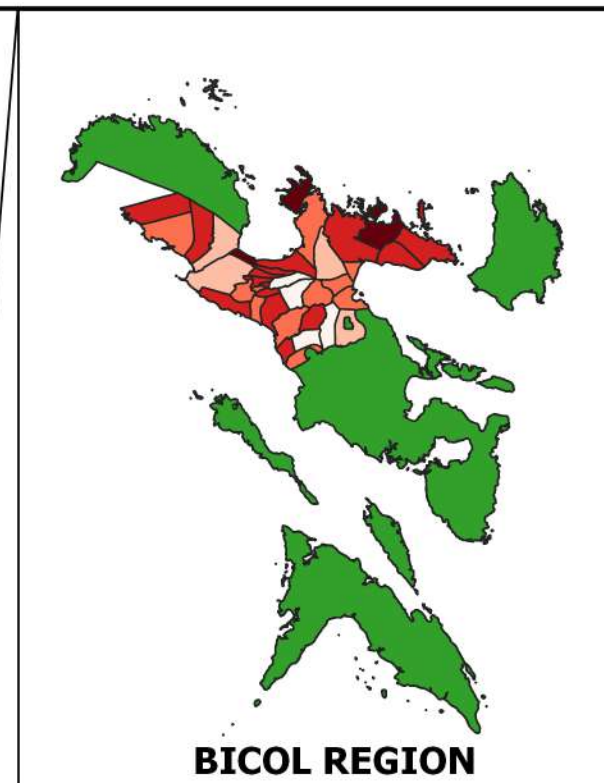

Climate Risk Vulnerability Assessment (CRVA)

Scale - 1:320000
 CRS - WGS84

Legend

Vulnerability Classes

- Very Low
- Low
- Moderate
- High
- Very High

PHILIPPINES