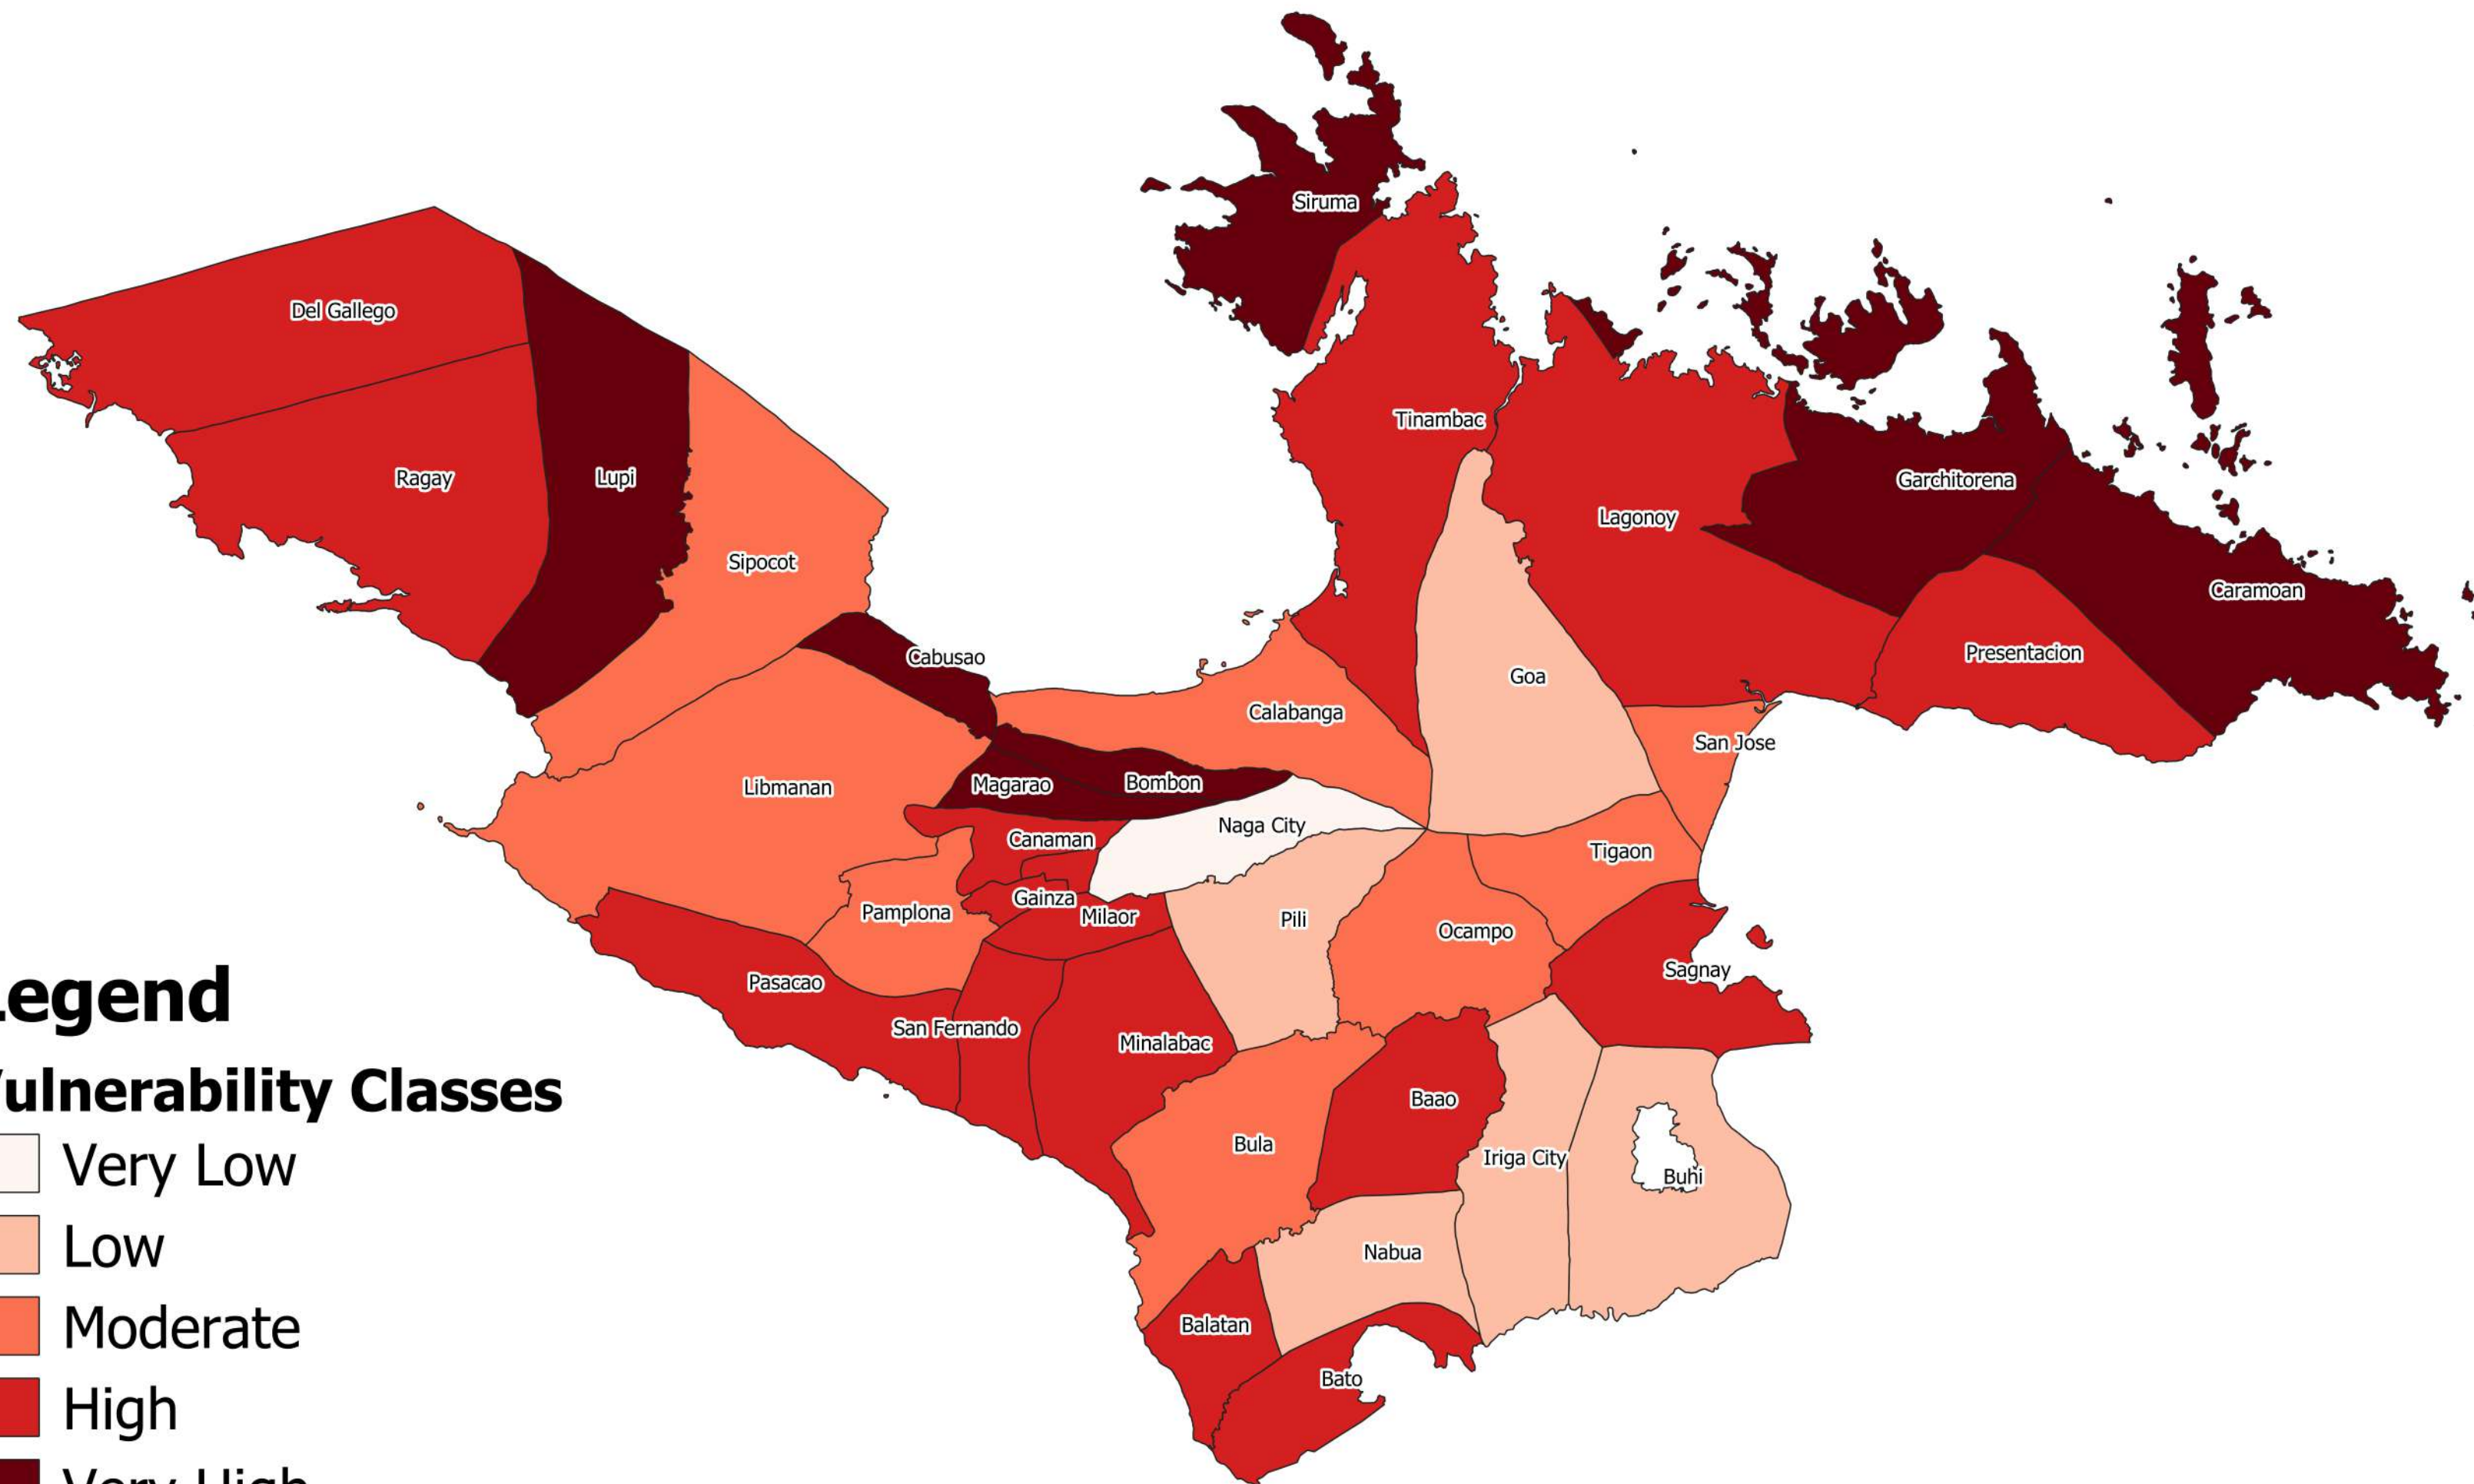

Cacao Vulnerability Map

PROVINCE OF CAMARINES SUR

Department of Agriculture, RFO 5
Adaptation and Mitigation Initiative in Agriculture
San Agustin, Pili, Camarines Sur

Climate Risk Vulnerability Assessment (CRVA)

Scale - 1:320000
CRS - WGS84