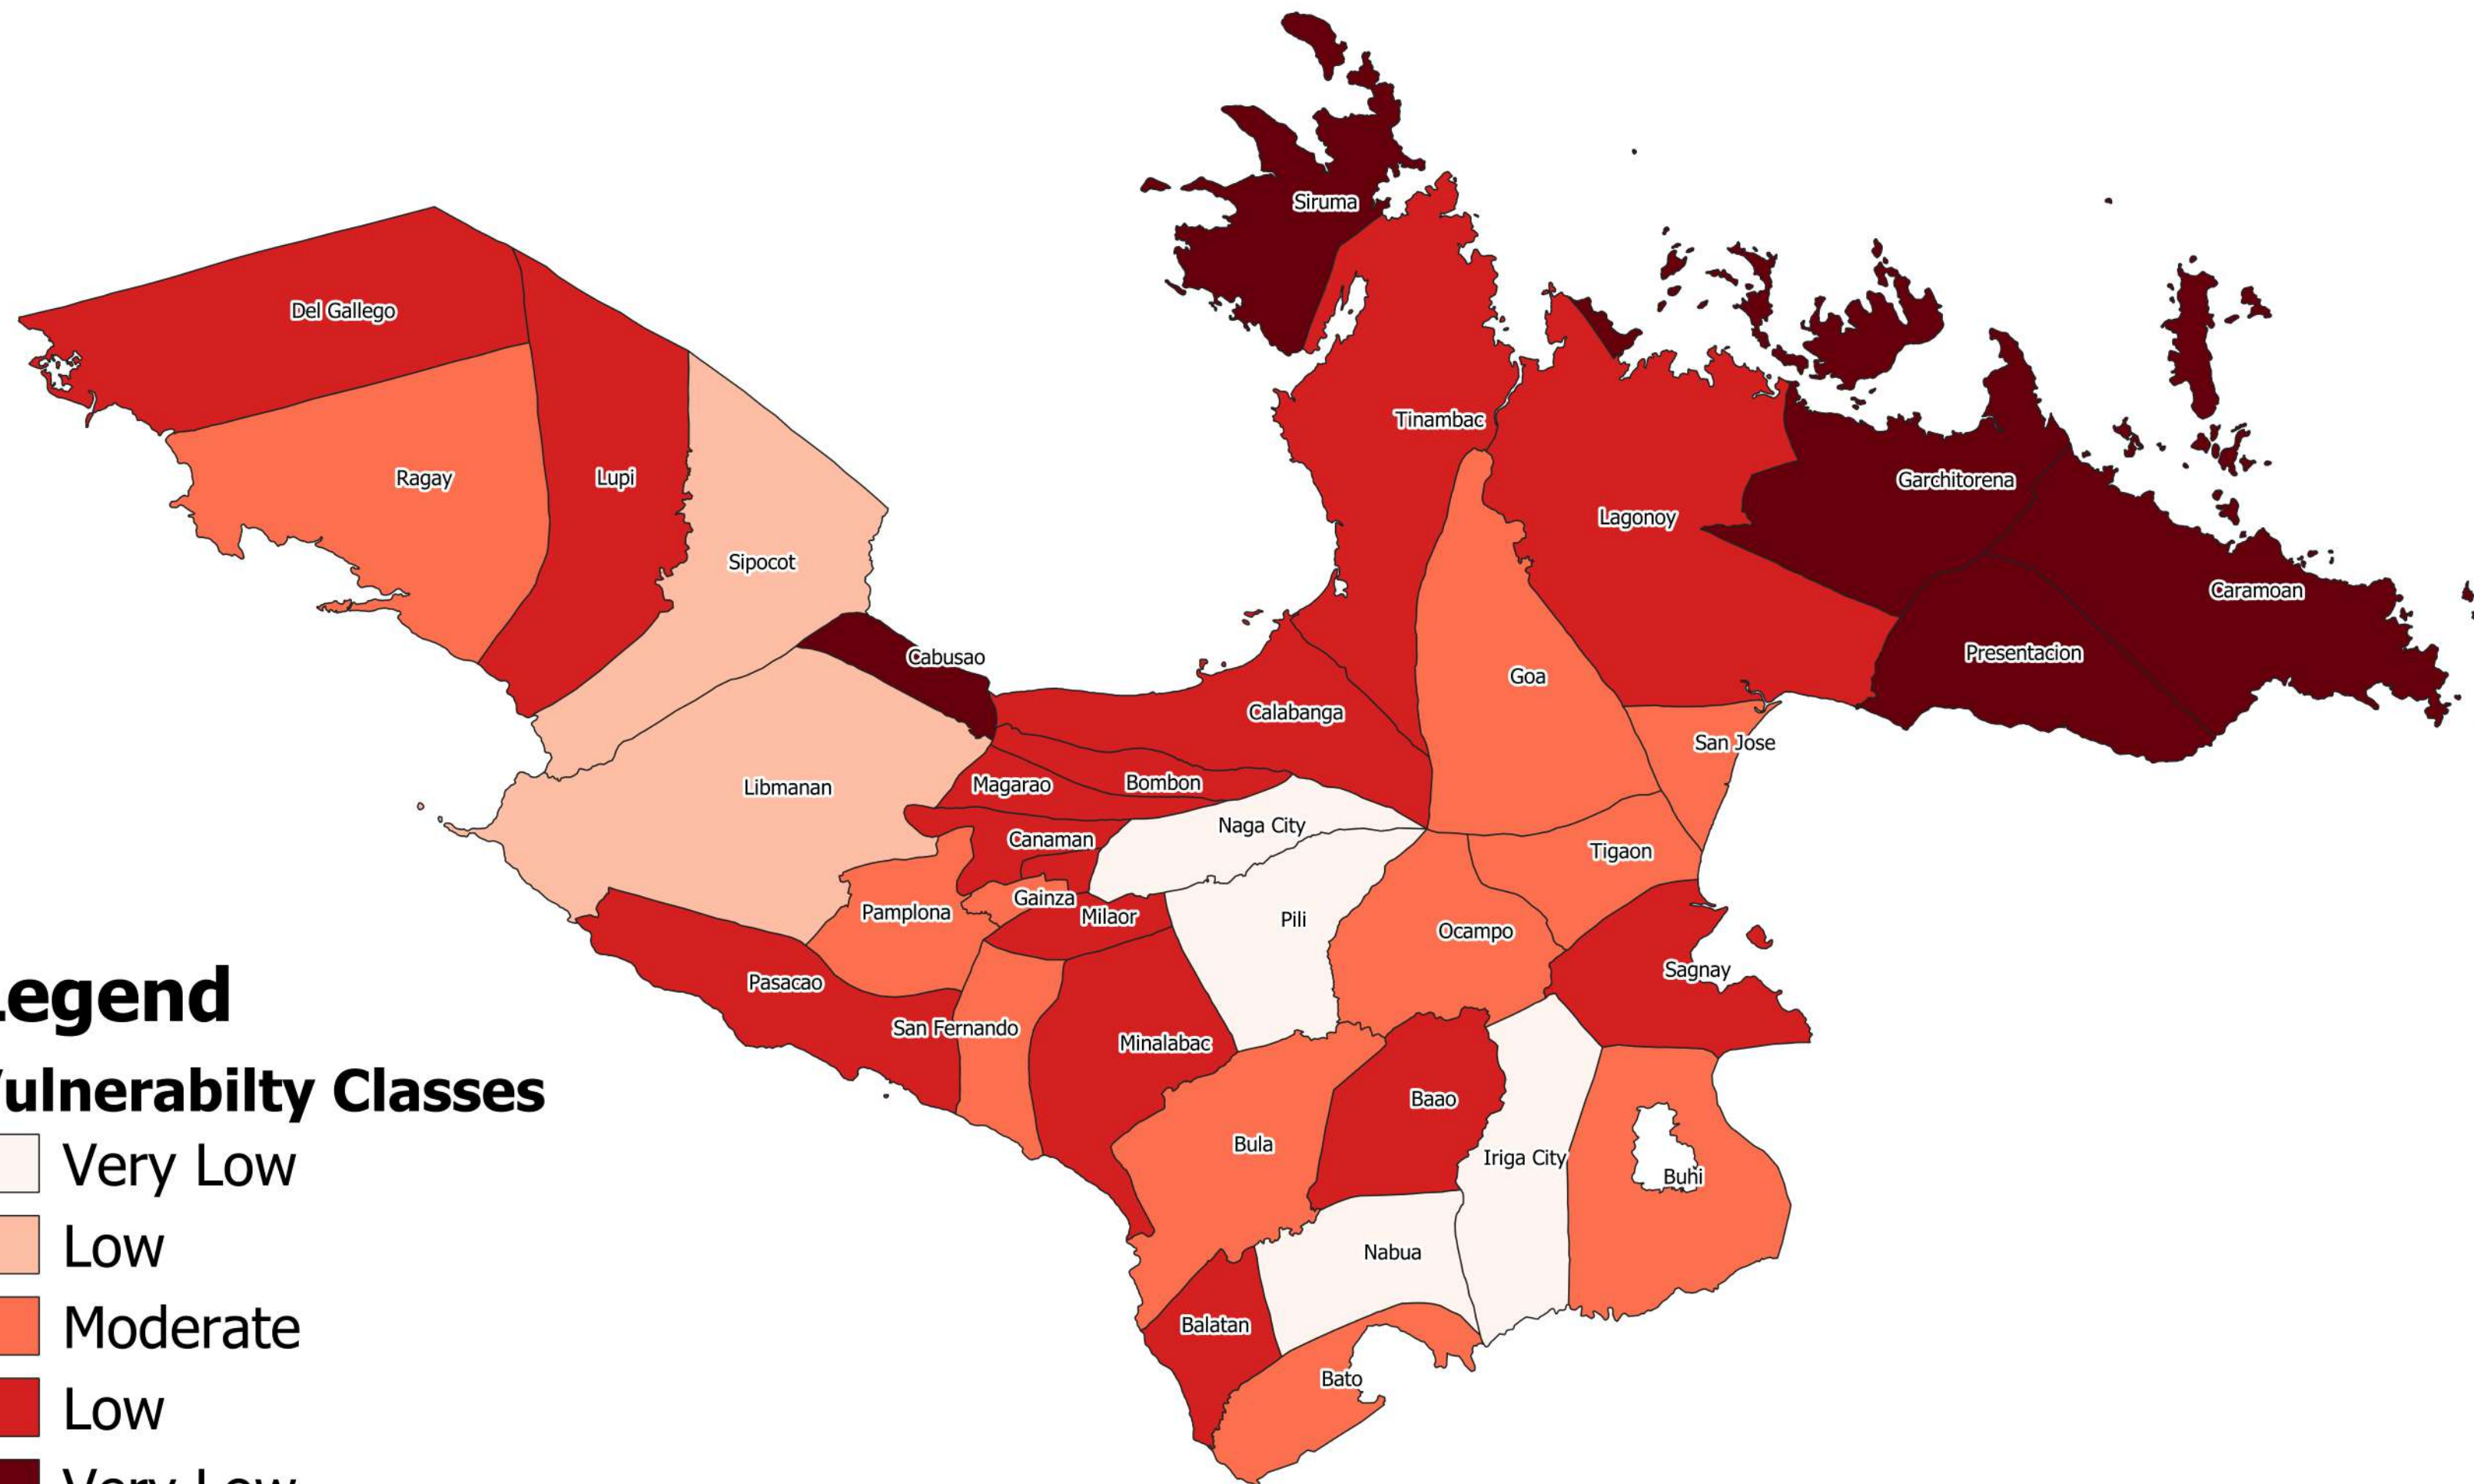

PROVINCE OF CAMARINES SUR

Department of Agriculture, RFO 5
 Adaptation and Mitigation Initiative in Agriculture
 San Agustin, Pili, Camarines Sur

Climate Risk Vulnerability Assessment (CRVA)

Scale - 1:320000
 CRS - WGS84