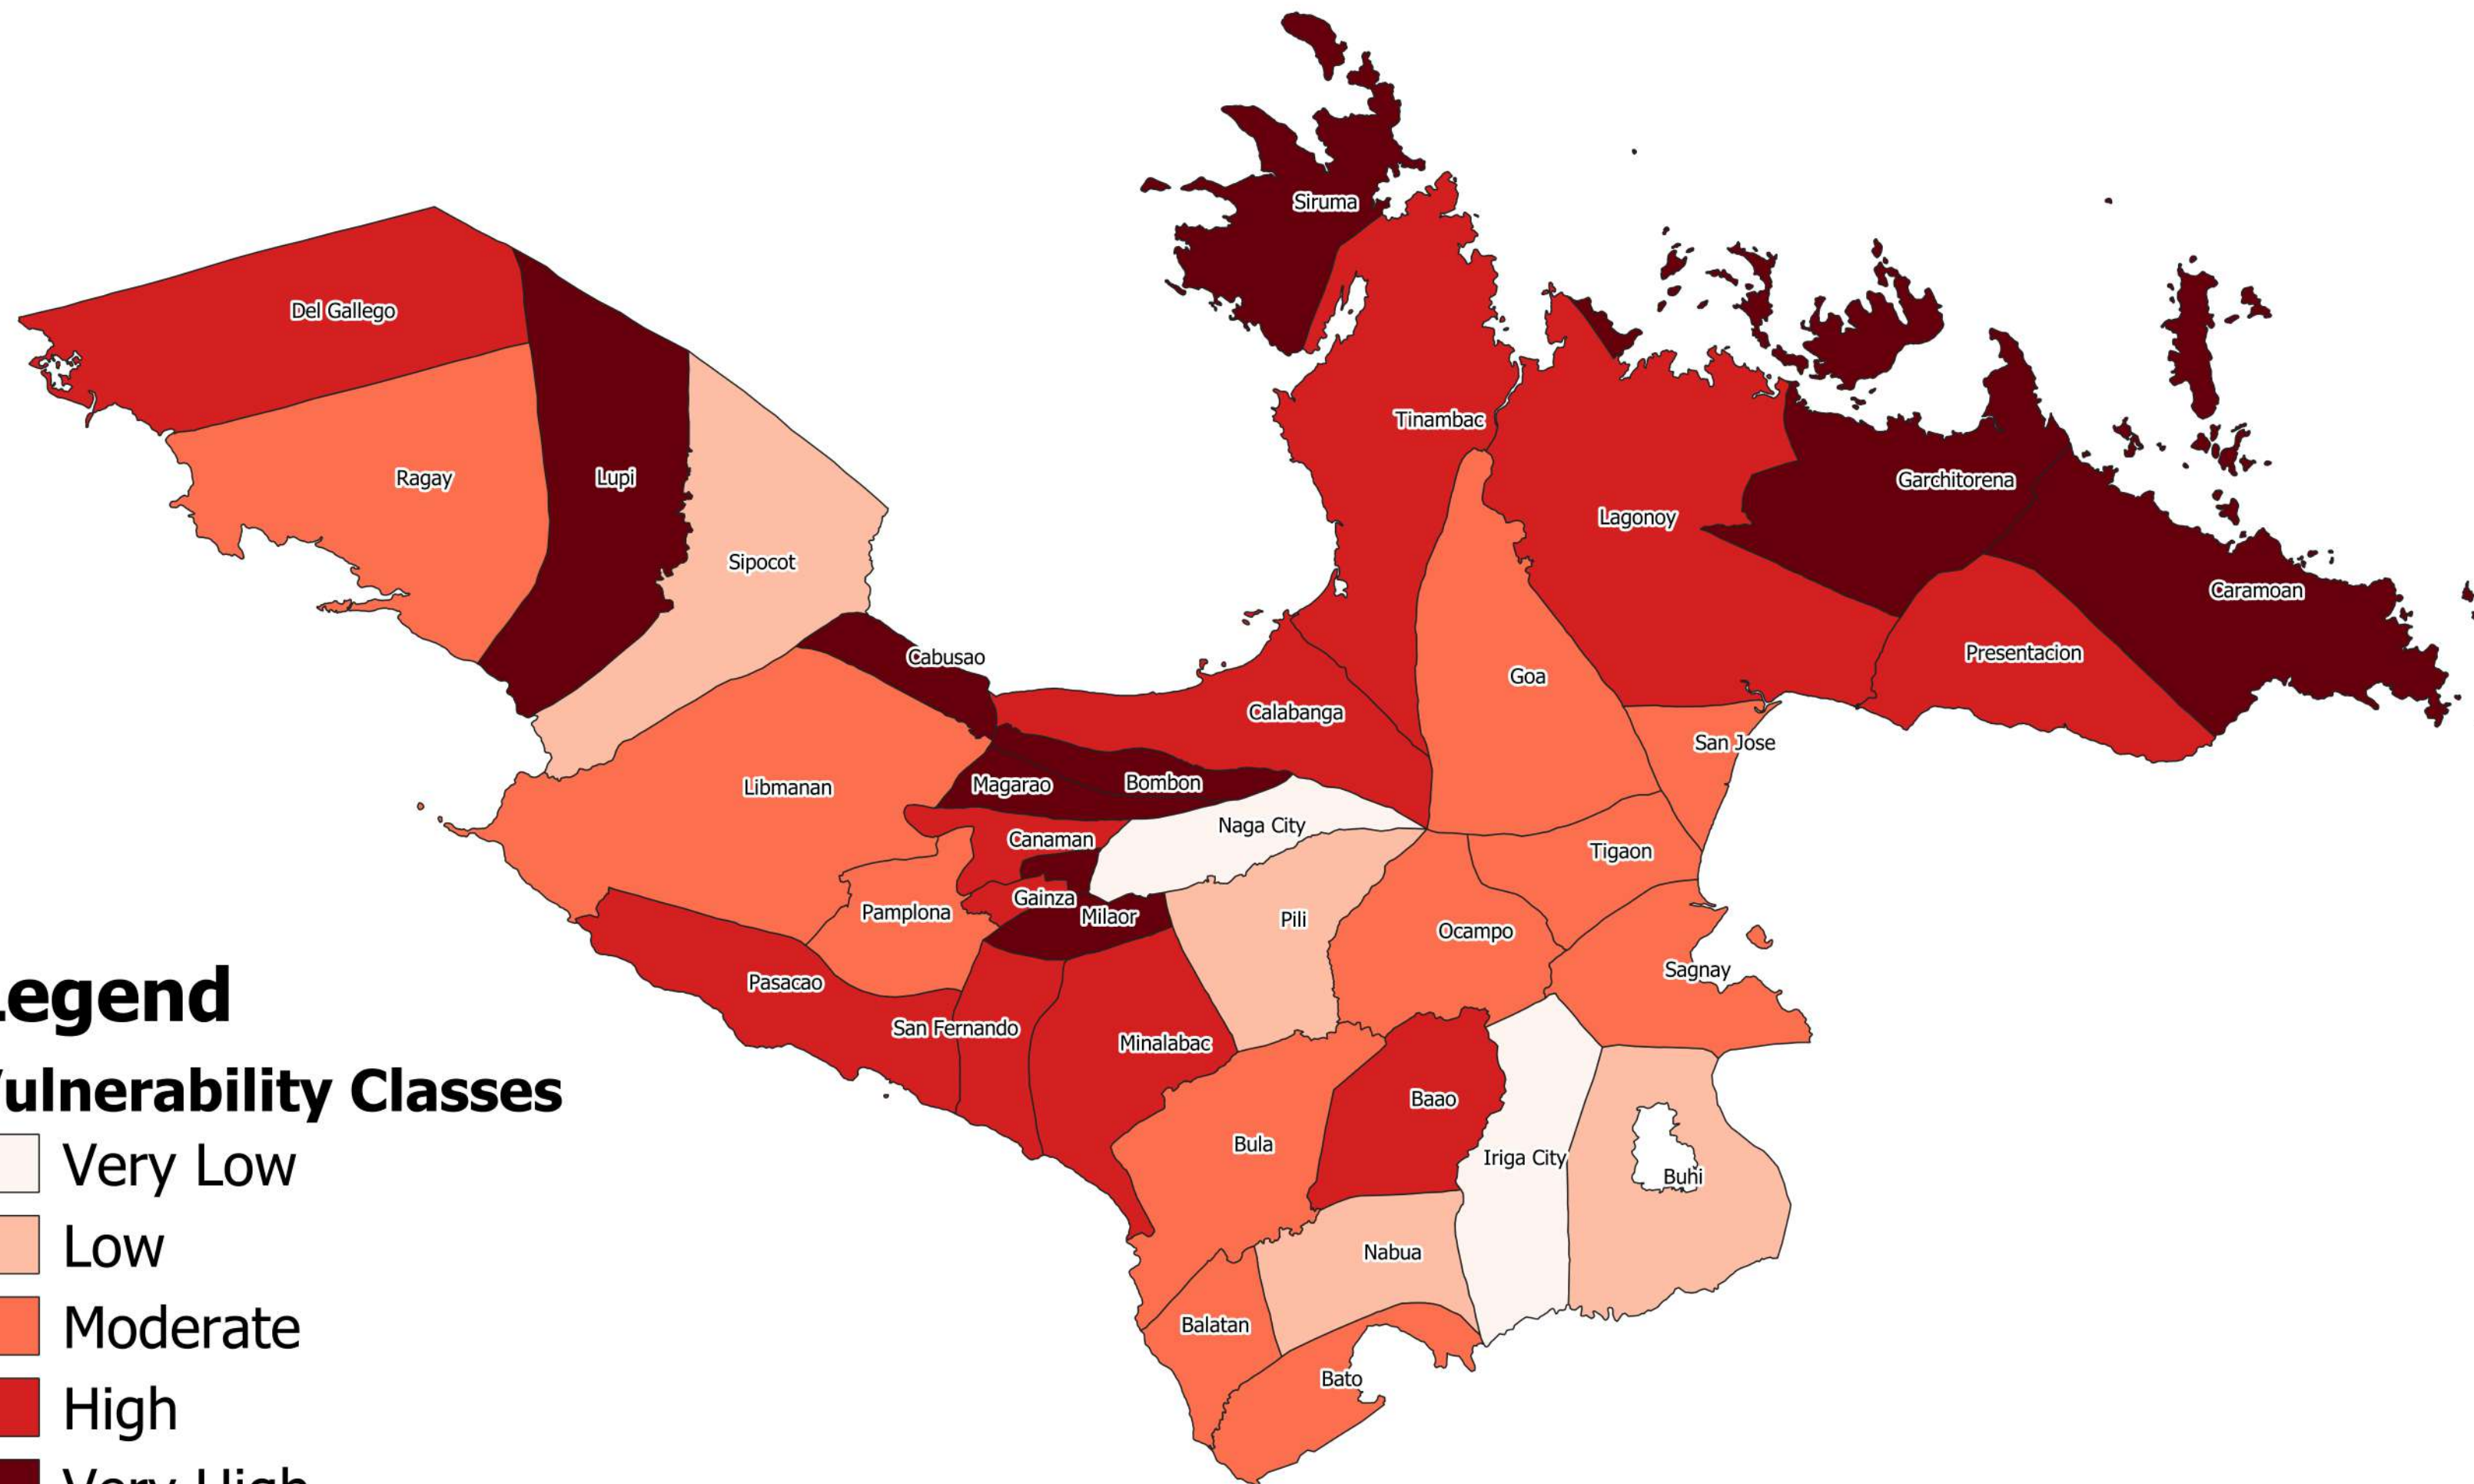

Rice Vulnerability Map

PROVINCE OF CAMARINES SUR

Department of Agriculture, RFO 5
Adaptation and Mitigation Initiative in Agriculture
San Agustin, Pili, Camarines Sur

Climate Risk Vulnerability Assessment (CRVA)

Scale - 1:320000
CRS - WGS84