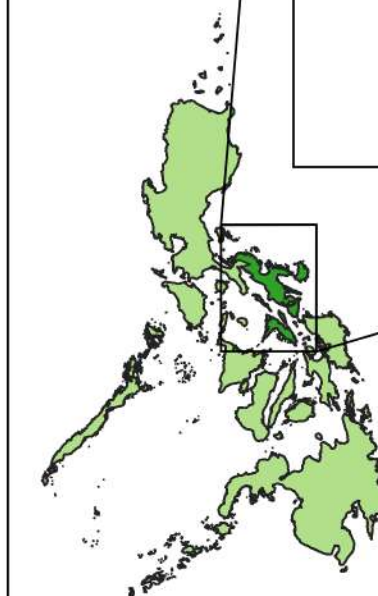

PHILIPPINES