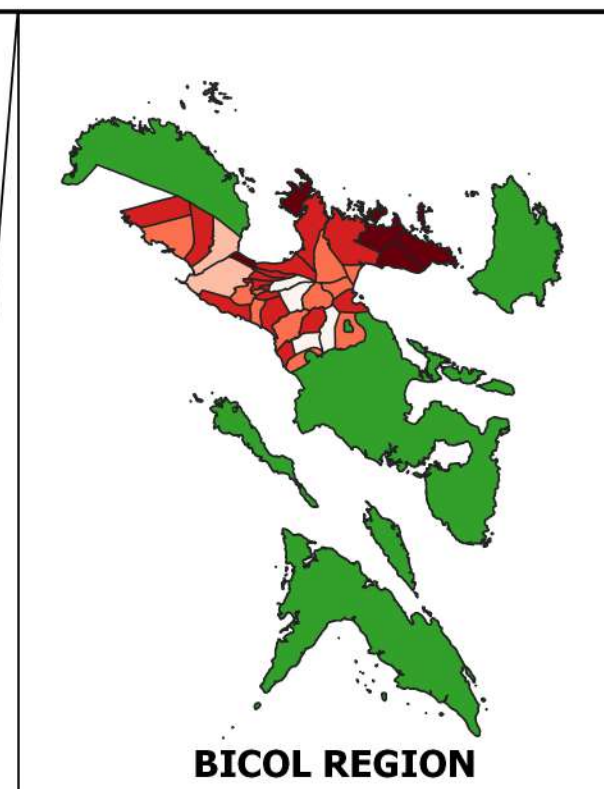

PROVINCE OF CAMARINES SUR

Department of Agriculture, RFO 5
 Adaptation and Mitigation Initiative in Agriculture
 San Agustin, Pili, Camarines Sur

Climate Risk Vulnerability Assessment (CRVA)

Scale - 1:320000
 CRS - WGS84