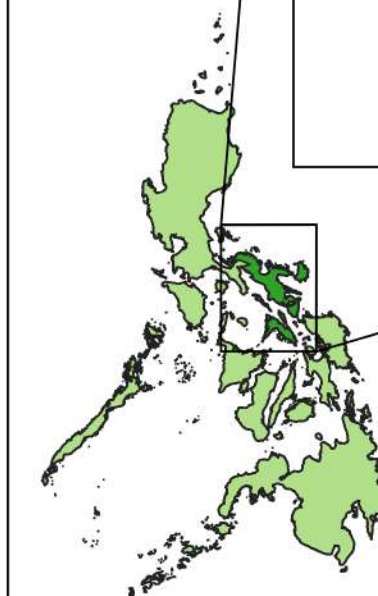

Climate Risk Vulnerability Assessment (CRVA)

Scale - 1:320000
 CRS - WGS84

Coconut Vulnerability Map

PROVINCE OF CAMARINES SUR

Department of Agriculture, RFO 5
 Adaptation and Mitigation Initiative in Agriculture
 San Agustin, Pili, Camarines Sur

Climate Risk Vulnerability Assessment (CRVA)

Scale - 1:320000
 CRS - WGS84

Corn Vulnerability Map

PROVINCE OF CAMARINES SUR

Department of Agriculture, RFO 5
 Adaptation and Mitigation Initiative in Agriculture
 San Agustin, Pili, Camarines Sur