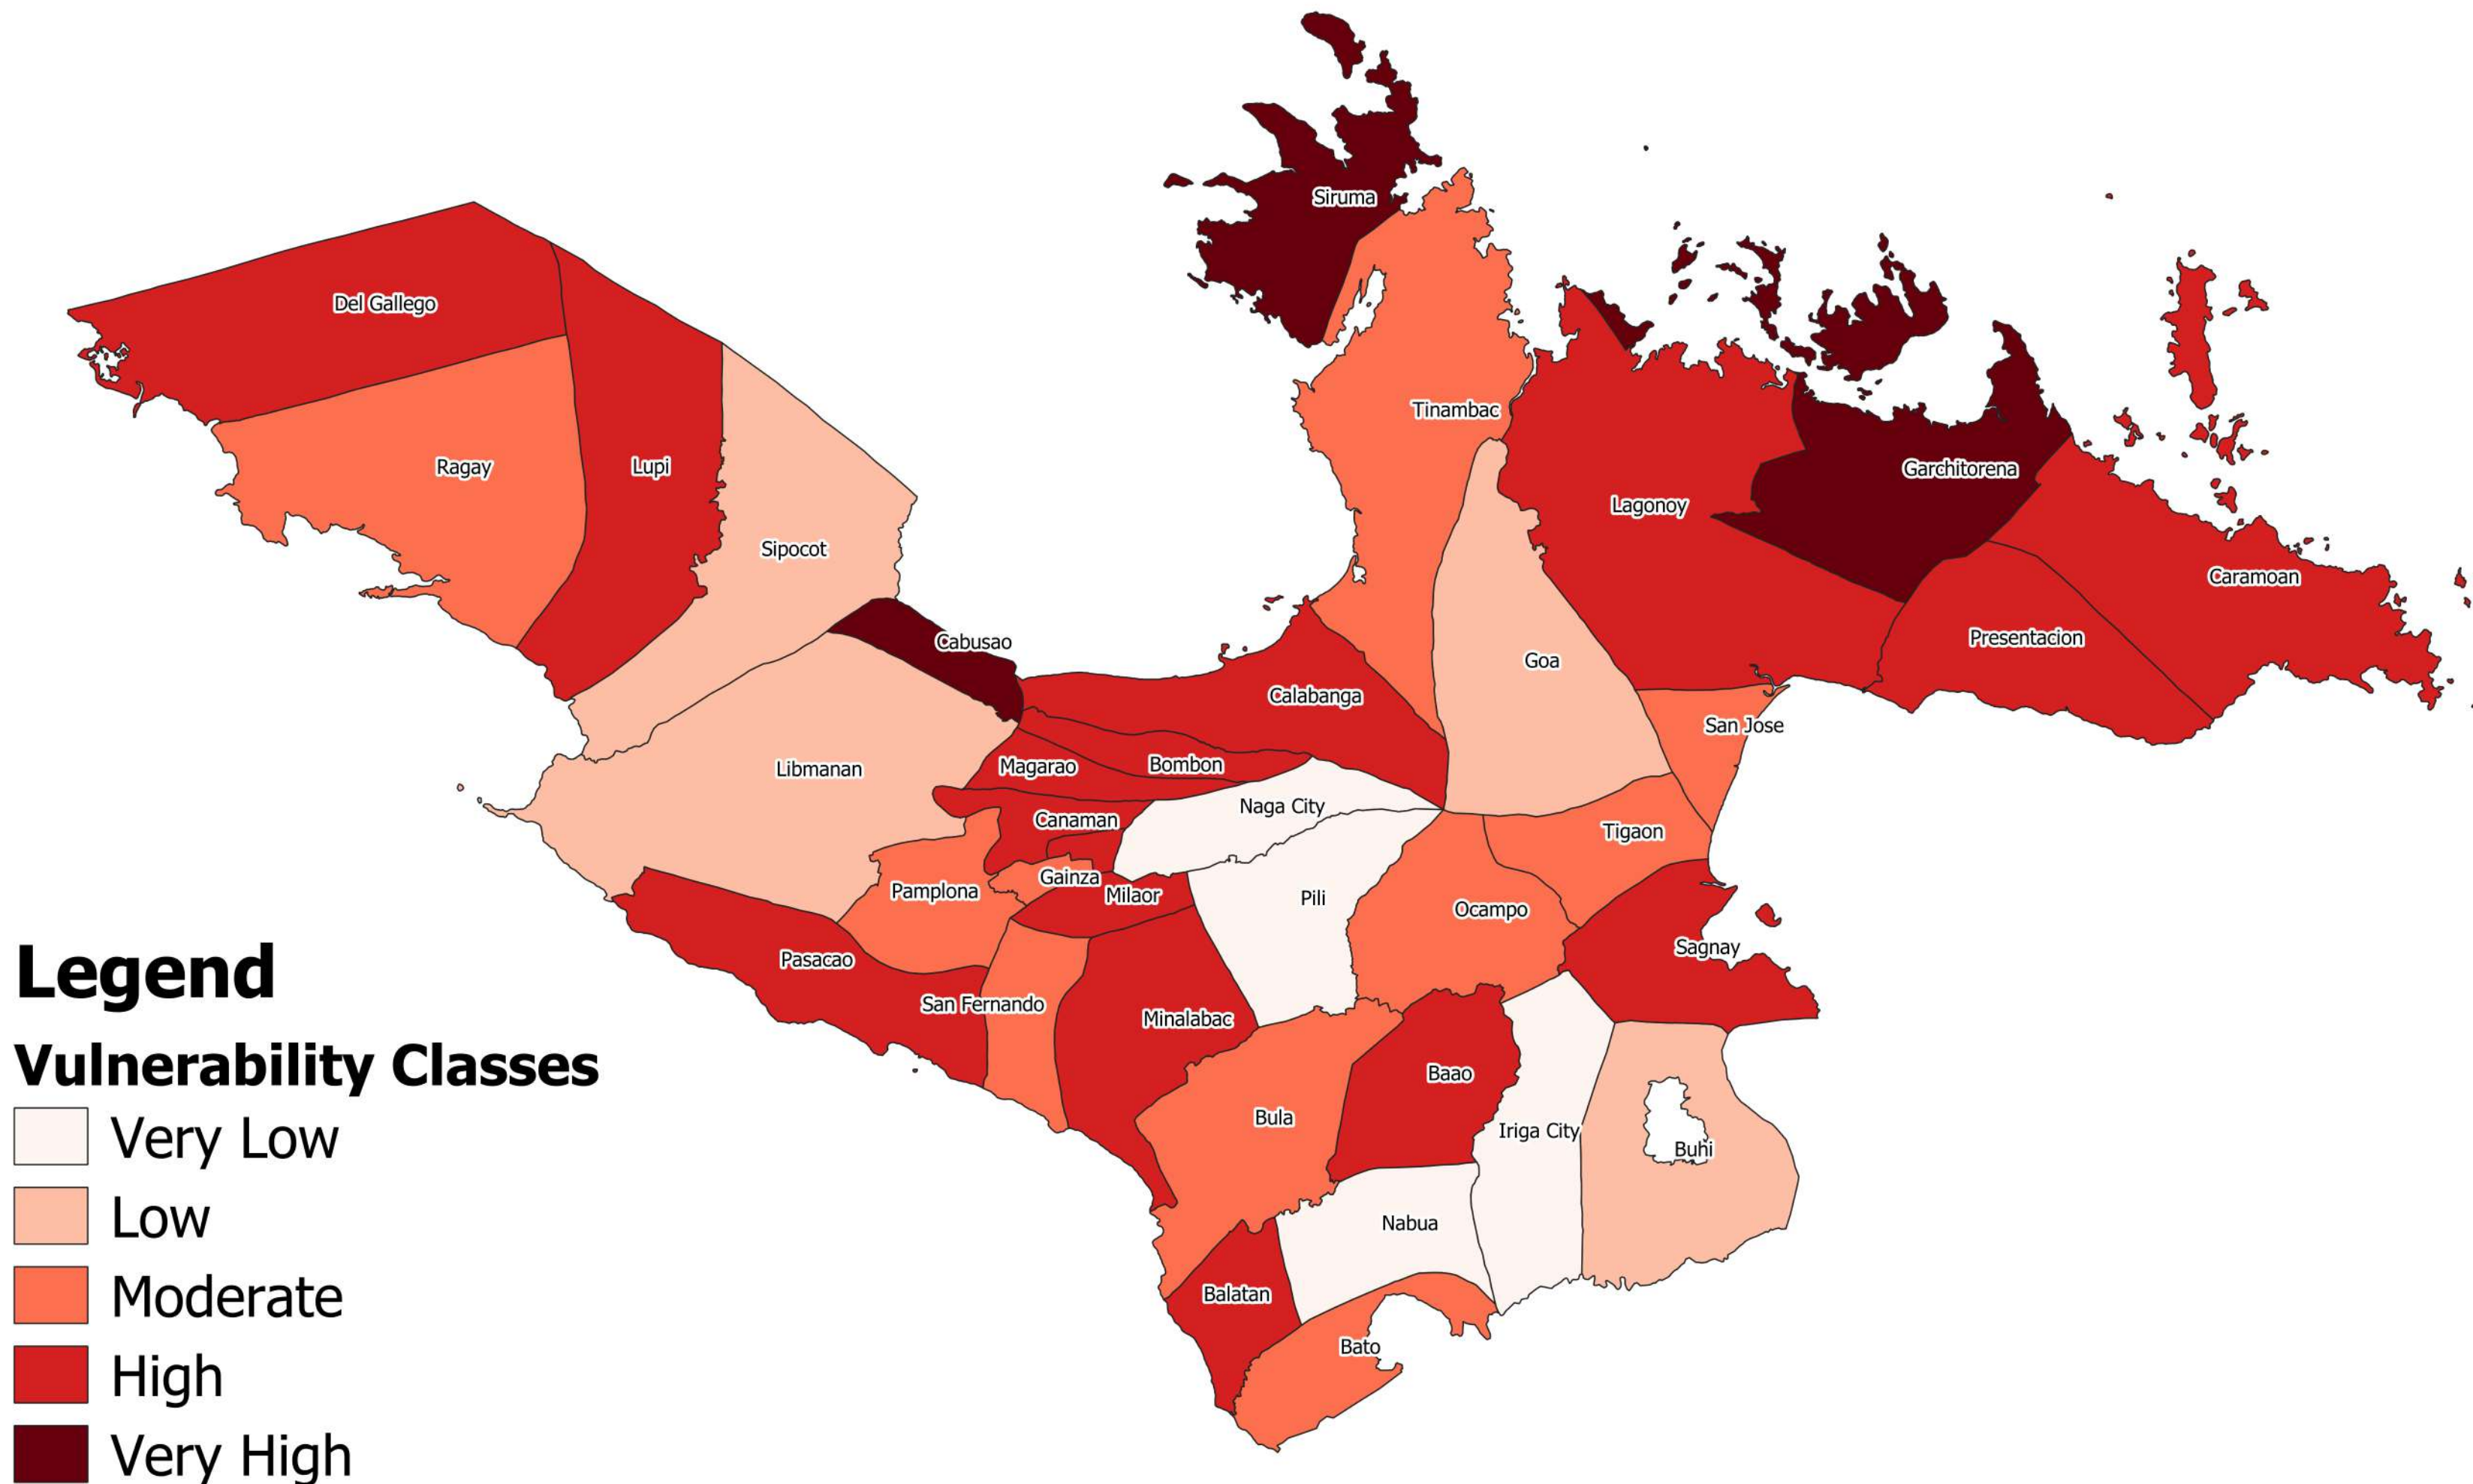

Taro Vulnerability Map

PROVINCE OF CAMARINES SUR

Department of Agriculture, RFO 5
Adaptation and Mitigation Initiative in Agriculture
San Agustin, Pili, Camarines Sur

Climate Risk Vulnerability Assessment (CRVA)

Scale - 1:320000
CRS - WGS84

Legend

Vulnerability Classes

- Very Low
- Low
- Moderate
- High
- Very High