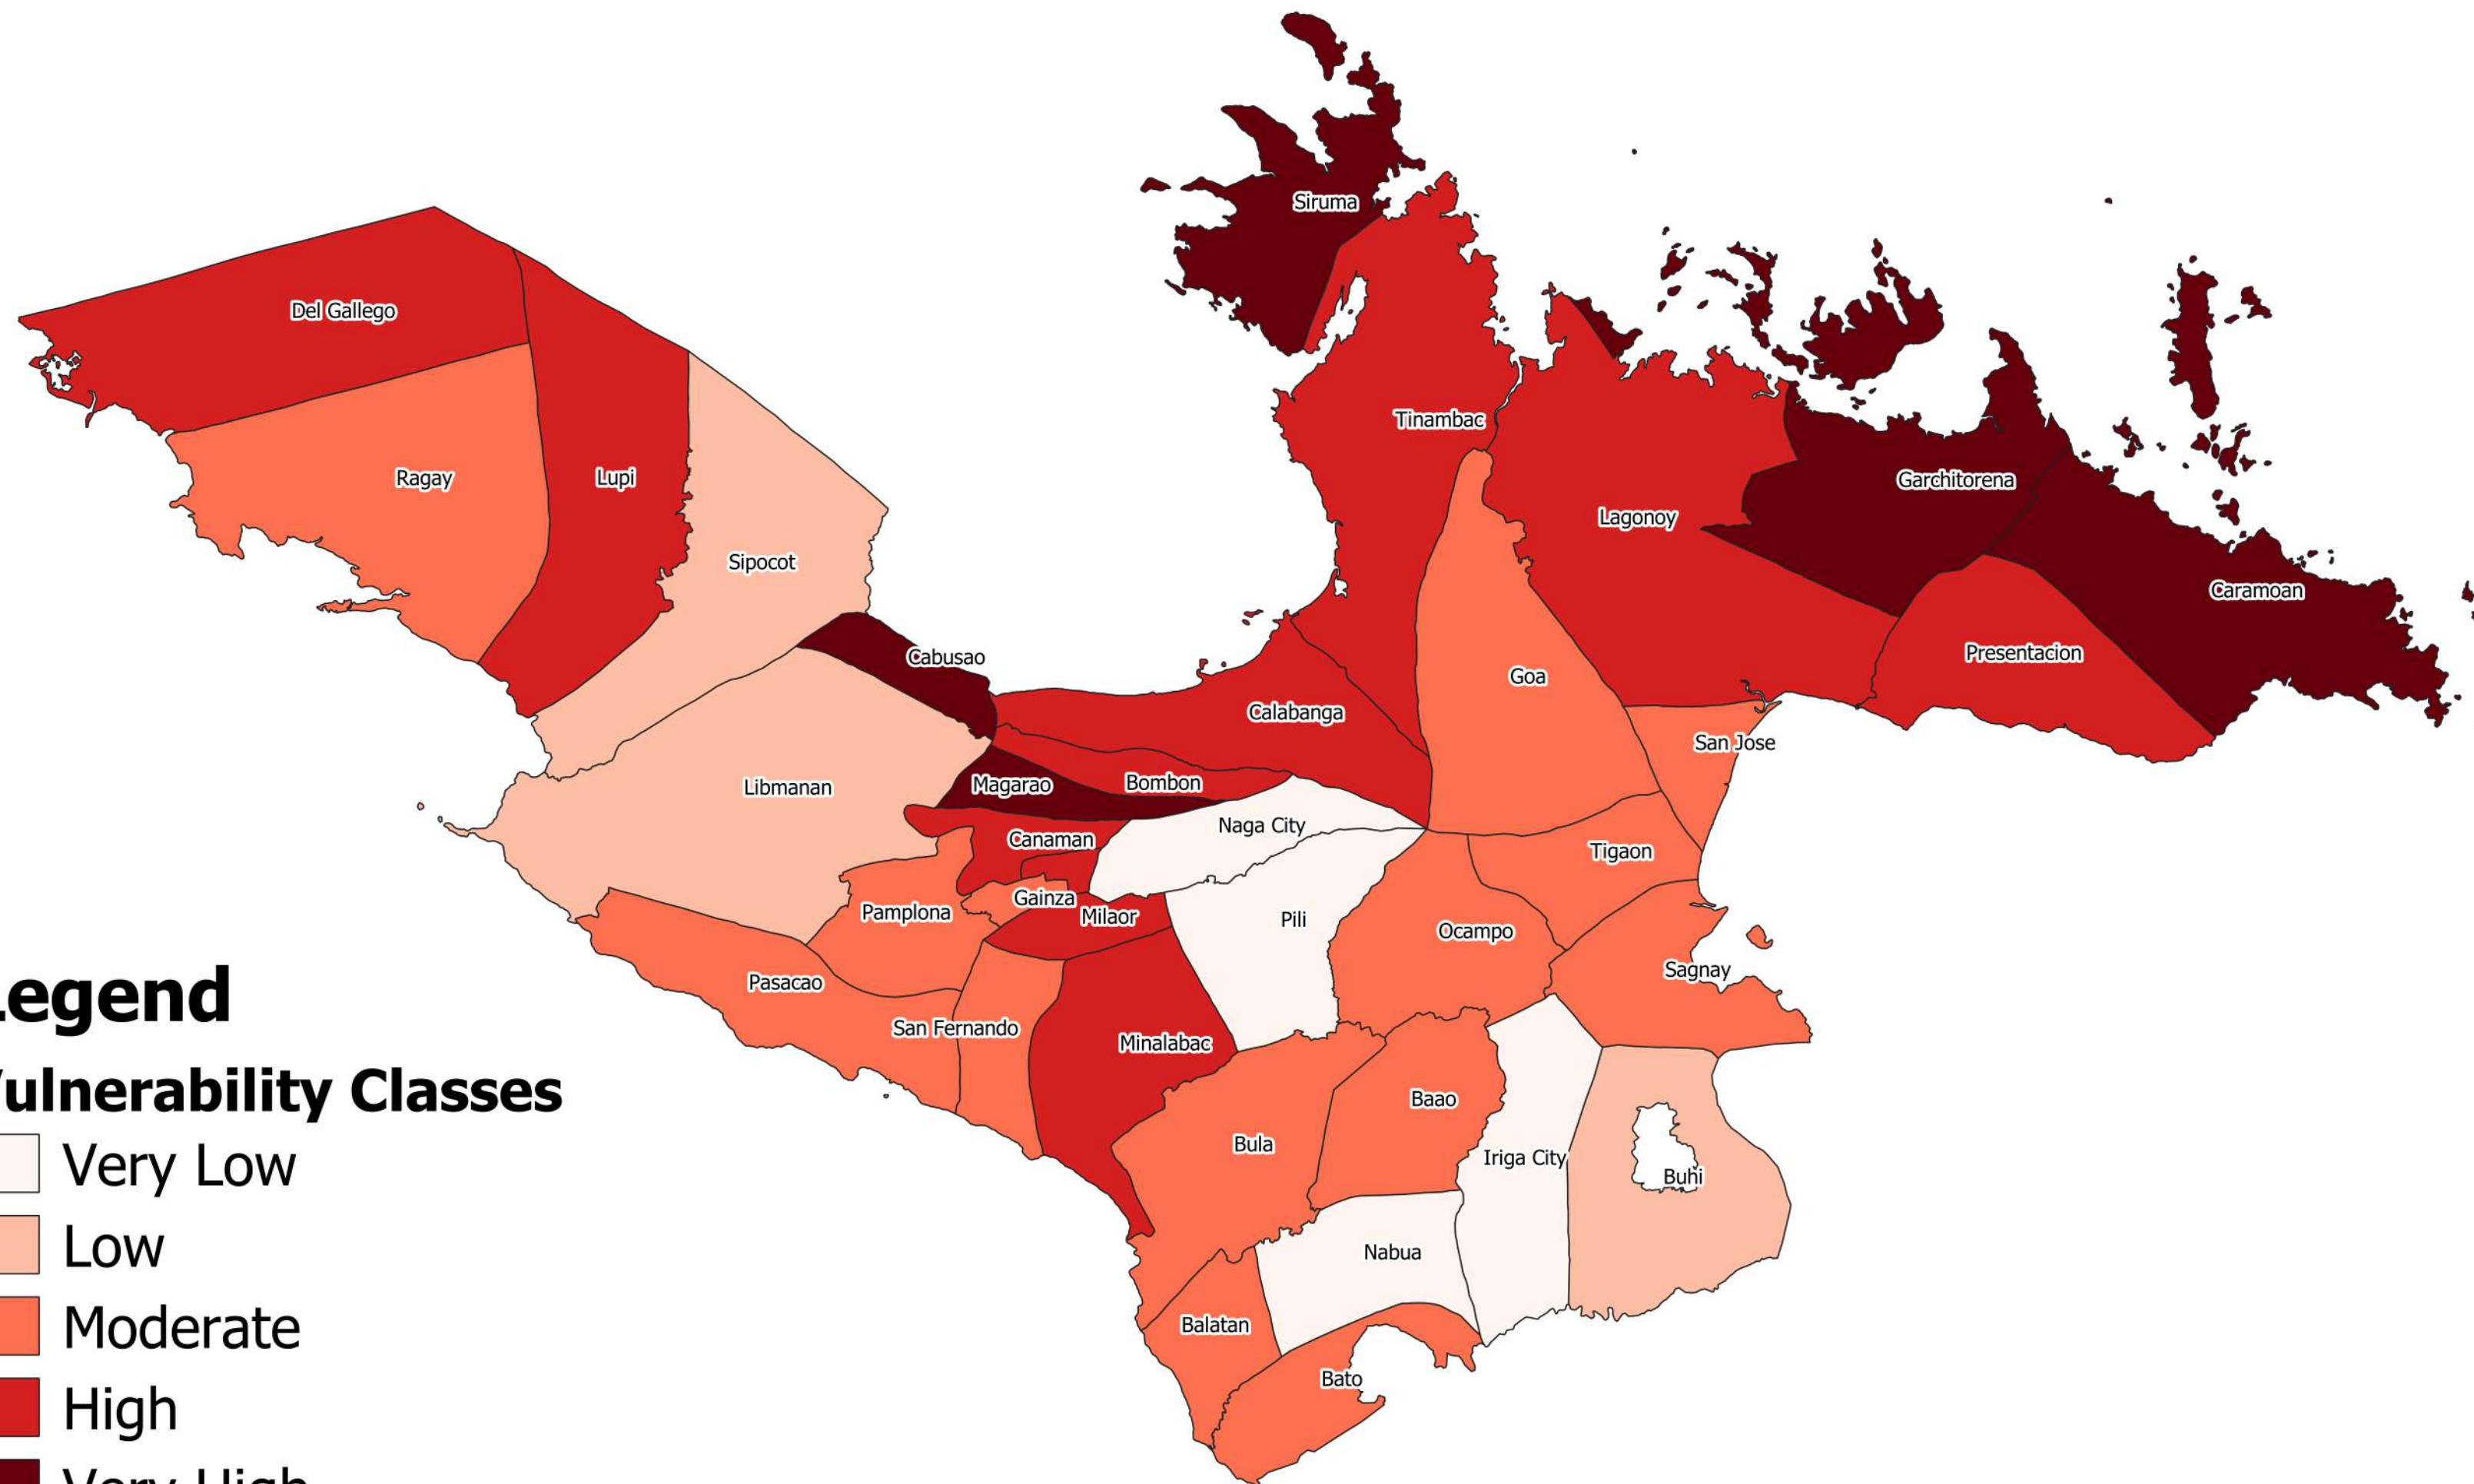

Corn Vulnerability Map

PROVINCE OF CAMARINES SUR

Department of Agriculture, RFO 5
Adaptation and Mitigation Initiative in Agriculture
San Agustin, Pili, Camarines Sur

Climate Risk Vulnerability Assessment (CRVA)

Scale - 1:320000
CRS - WGS84