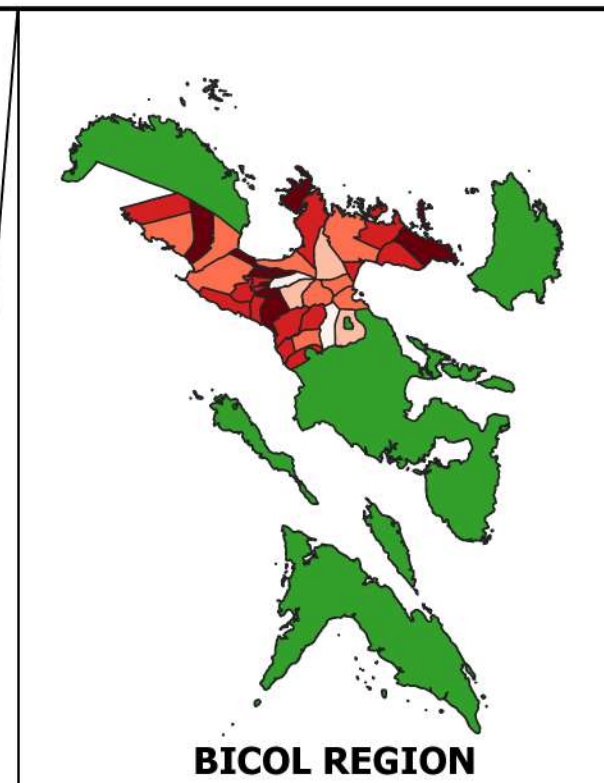

Tilapia Vulnerability Map

PROVINCE OF CAMARINES SUR

Department of Agriculture, RFO 5
Adaptation and Mitigation Initiative in Agriculture
San Agustin, Pili, Camarines Sur

Climate Risk Vulnerability Assessment (CRVA)

Scale - 1:320000
CRS - WGS84

Legend

Vulnerability Classes

- Very Low
- Low
- Moderate
- High
- Very High