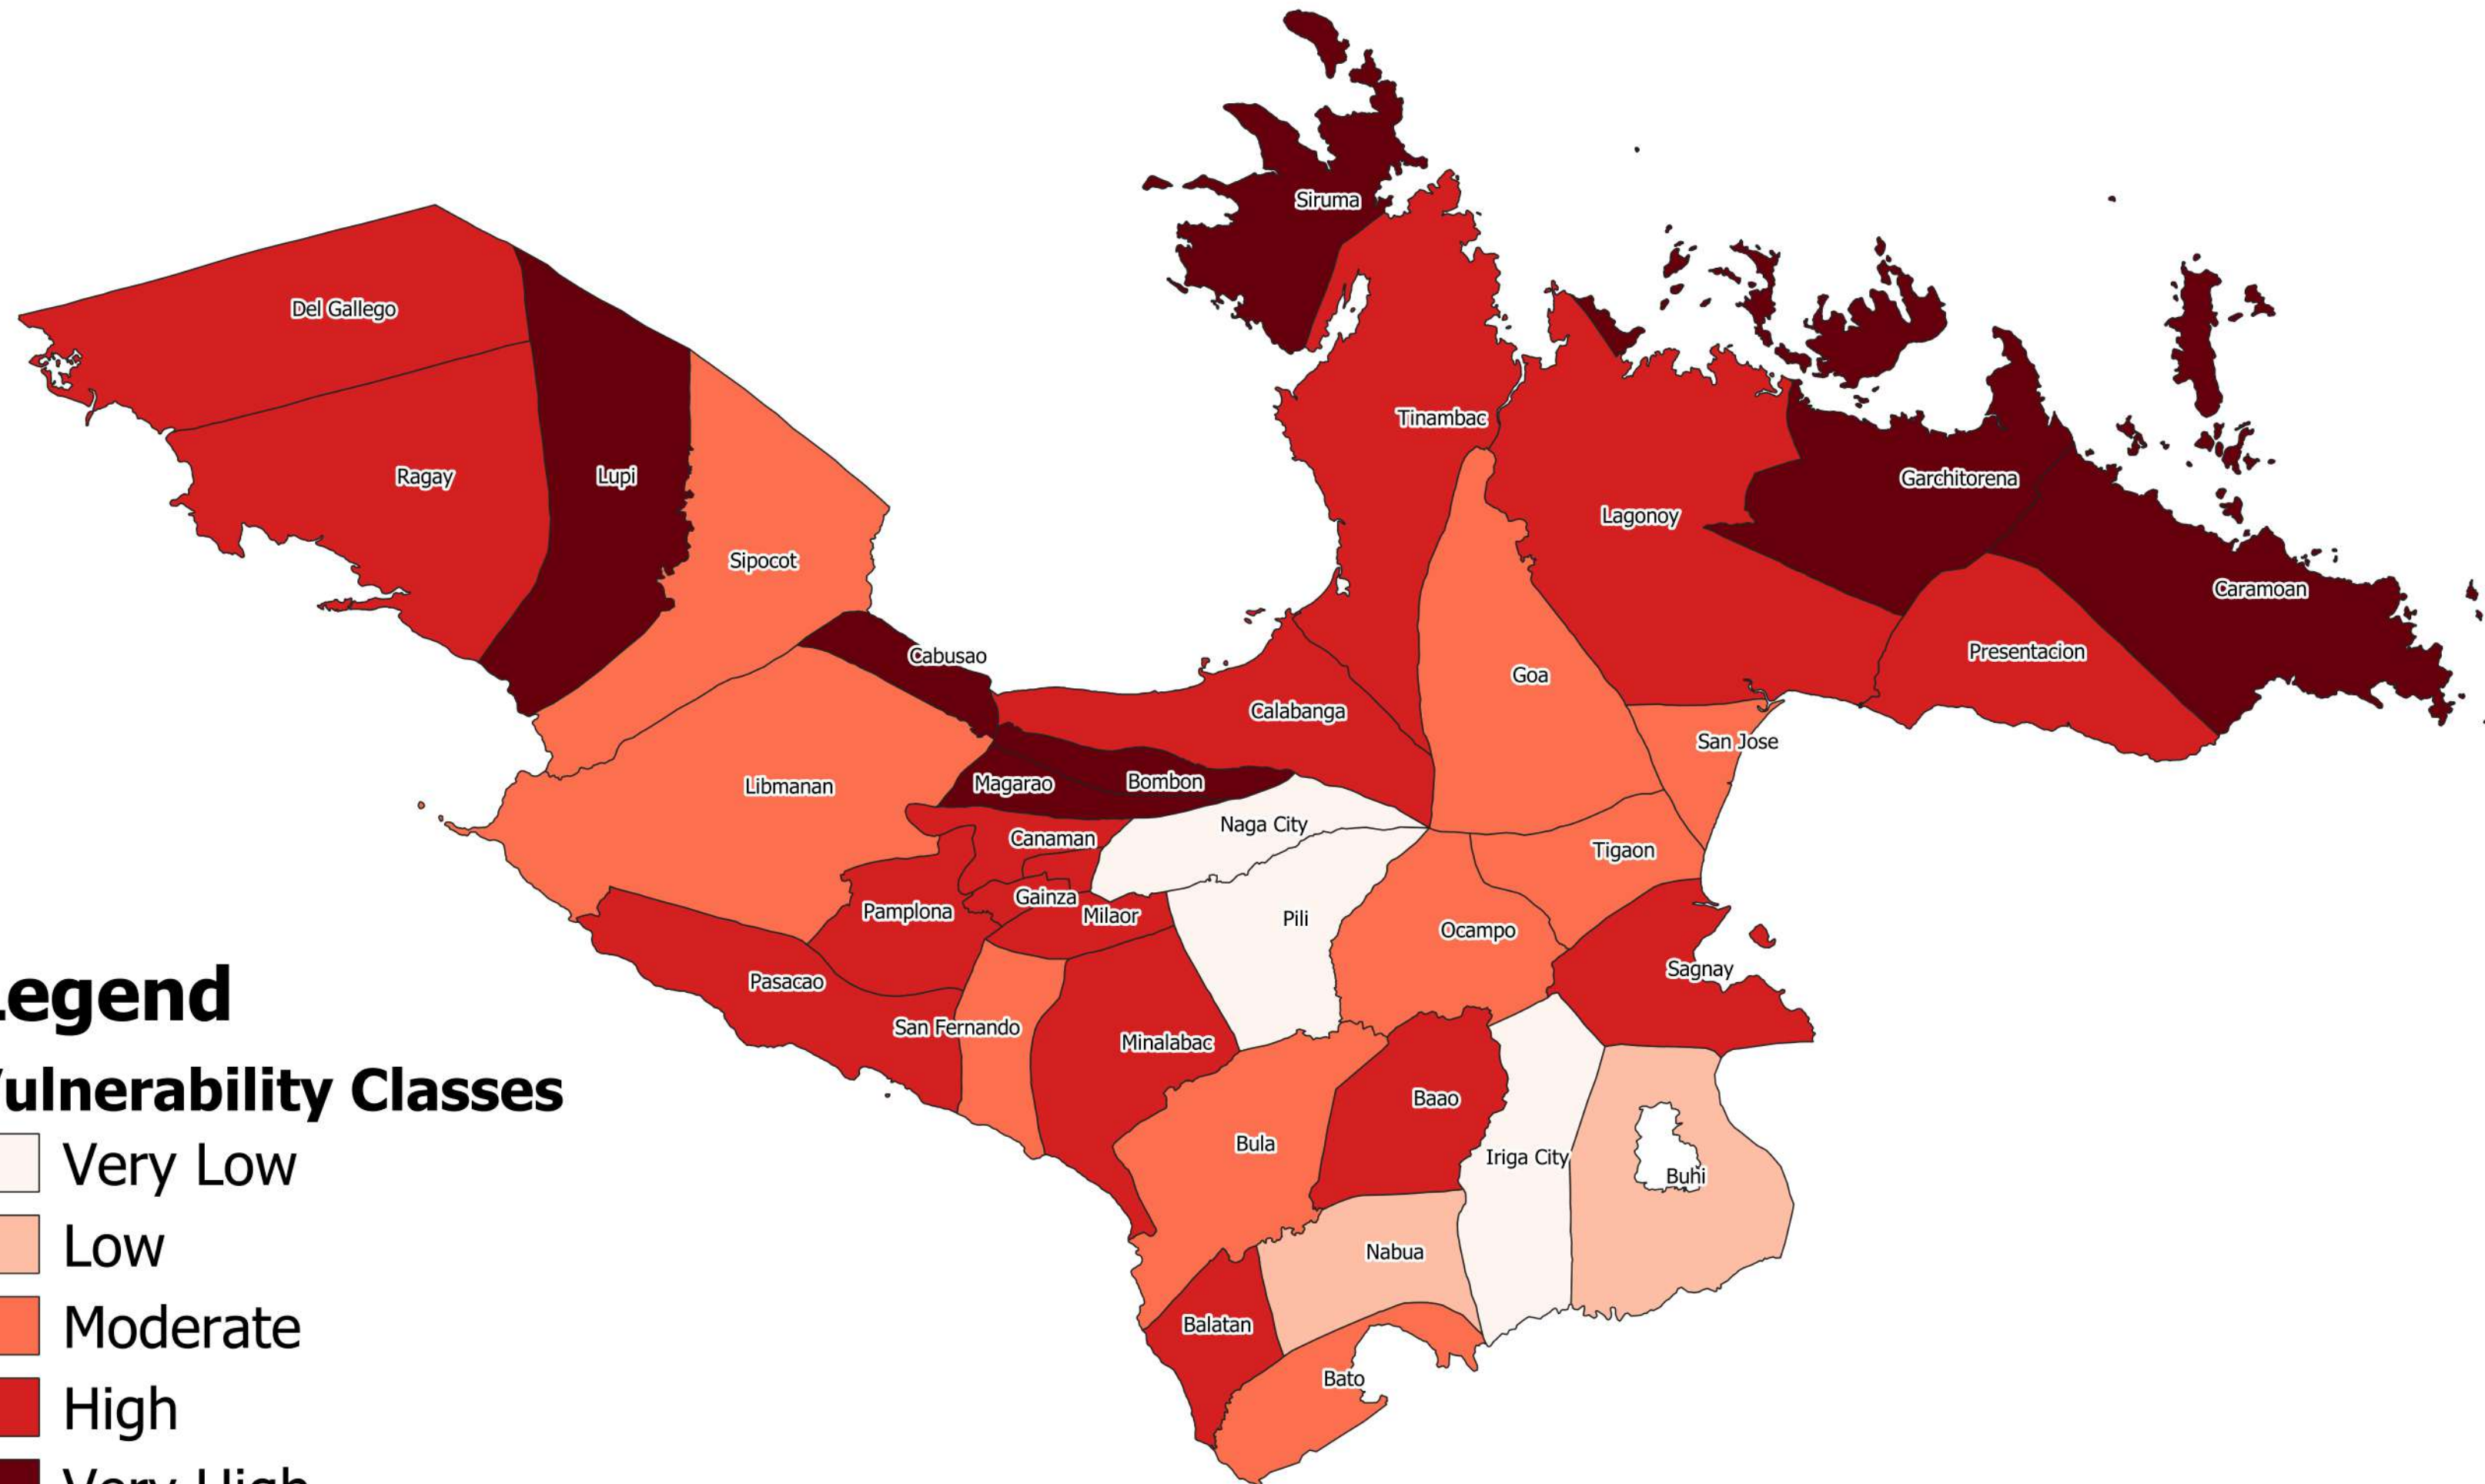

Coconut Vulnerability Map

PROVINCE OF CAMARINES SUR

Department of Agriculture, RFO 5
Adaptation and Mitigation Initiative in Agriculture
San Agustin, Pili, Camarines Sur

Climate Risk Vulnerability Assessment (CRVA)

Scale - 1:320000
CRS - WGS84