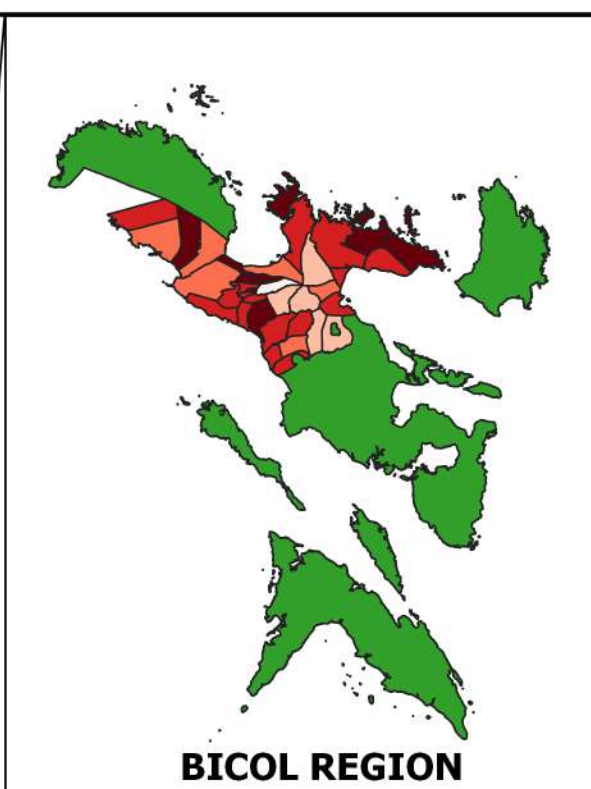

PHILIPPINES