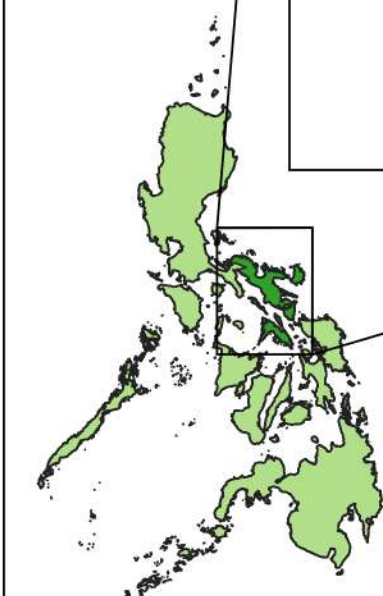

Climate Risk Vulnerability Assessment (CRVA)

Scale - 1:320000
 CRS - WGS84

Corn Vulnerability Map

PROVINCE OF CAMARINES SUR

Department of Agriculture, RFO 5
 Adaptation and Mitigation Initiative in Agriculture
 San Agustin, Pili, Camarines Sur

Climate Risk Vulnerability Assessment (CRVA)

Scale - 1:320000
 CRS - WGS84

Eggplant Vulnerability Map

PROVINCE OF CAMARINES SUR

Department of Agriculture, RFO 5
 Adaptation and Mitigation Initiative in Agriculture
 San Agustin, Pili, Camarines Sur

Climate Risk Vulnerability Assessment (CRVA)

Scale - 1:320000
 CRS - WGS84

PHILIPPINES

Mango Vulnerability Map

PROVINCE OF CAMARINES SUR

Department of Agriculture, RFO 5
 Adaptation and Mitigation Initiative in Agriculture
 San Agustin, Pili, Camarines Sur