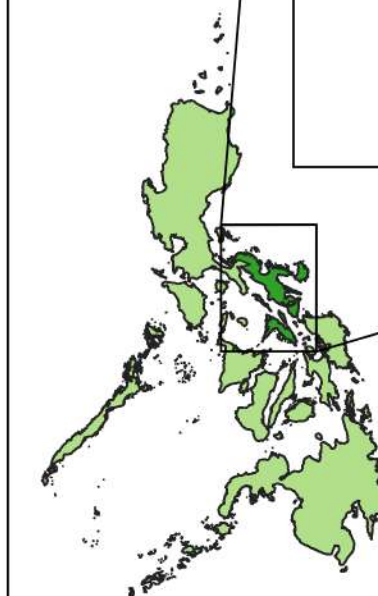

Climate Risk Vulnerability Assessment (CRVA)

Scale - 1:320000
 CRS - WGS84

Coconut Vulnerability Map

PROVINCE OF CAMARINES SUR

Department of Agriculture, RFO 5
 Adaptation and Mitigation Initiative in Agriculture
 San Agustin, Pili, Camarines Sur

Climate Risk Vulnerability Assessment (CRVA)

Scale - 1:320000
 CRS - WGS84

Corn Vulnerability Map

PROVINCE OF CAMARINES SUR

Department of Agriculture, RFO 5
 Adaptation and Mitigation Initiative in Agriculture
 San Agustin, Pili, Camarines Sur

Climate Risk Vulnerability Assessment (CRVA)

Scale - 1:320000
 CRS - WGS84

Eggplant Vulnerability Map

PROVINCE OF CAMARINES SUR

Department of Agriculture, RFO 5
 Adaptation and Mitigation Initiative in Agriculture
 San Agustin, Pili, Camarines Sur