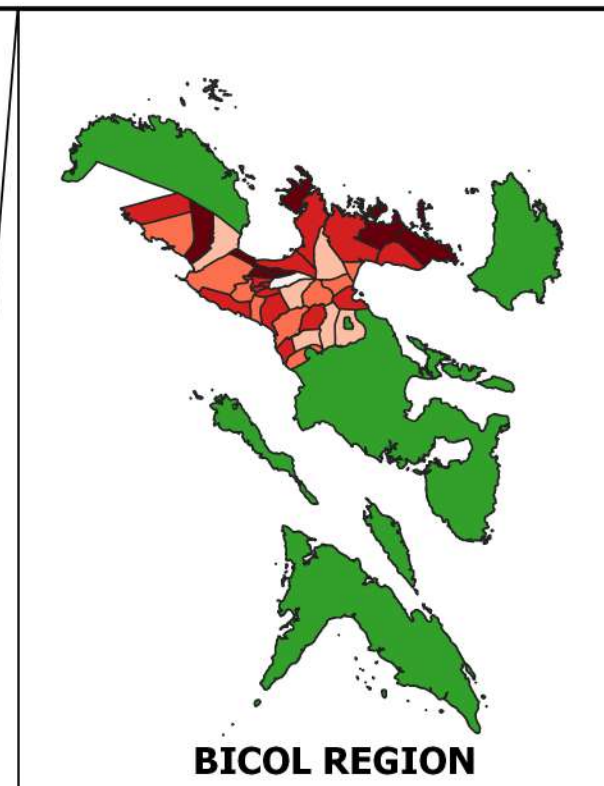

Overall Vulnerability Map

PROVINCE OF CAMARINES SUR

Department of Agriculture, RFO 5
Adaptation and Mitigation Initiative in Agriculture
San Agustin, Pili, Camarines Sur

Climate Risk Vulnerability Assessment (CRVA)

Scale - 1:320000
CRS - WGS84