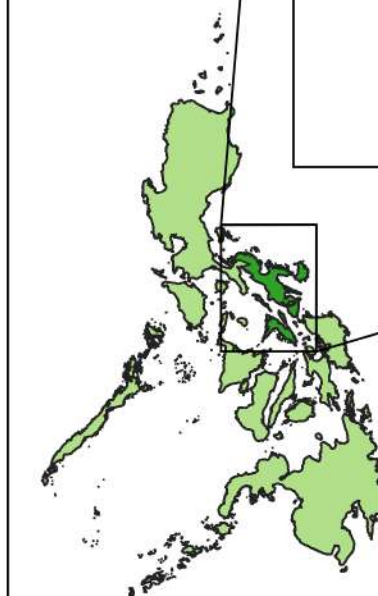

Abaca Vulnerability Map

PROVINCE OF CAMARINES SUR

Department of Agriculture, RFO 5
 Adaptation and Mitigation Initiative in Agriculture
 San Agustin, Pili, Camarines Sur

Climate Risk Vulnerability Assessment (CRVA)

Scale - 1:320000
 CRS - WGS84

Ampalaya Vulnerability Map

PROVINCE OF CAMARINES SUR

Department of Agriculture, RFO 5
 Adaptation and Mitigation Initiative in Agriculture
 San Agustin, Pili, Camarines Sur

Climate Risk Vulnerability Assessment (CRVA)