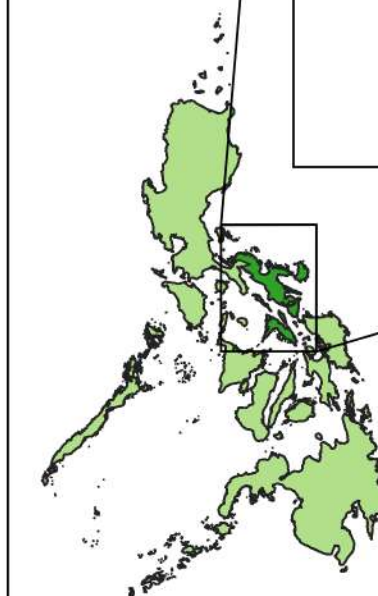

Climate Risk Vulnerability Assessment (CRVA)

Scale - 1:320000
 CRS - WGS84

Legend

Vulnerability Classes

- Very Low
- Low
- Moderate
- High
- Very High

PHILIPPINES

Rice Vulnerability Map

PROVINCE OF CAMARINES SUR