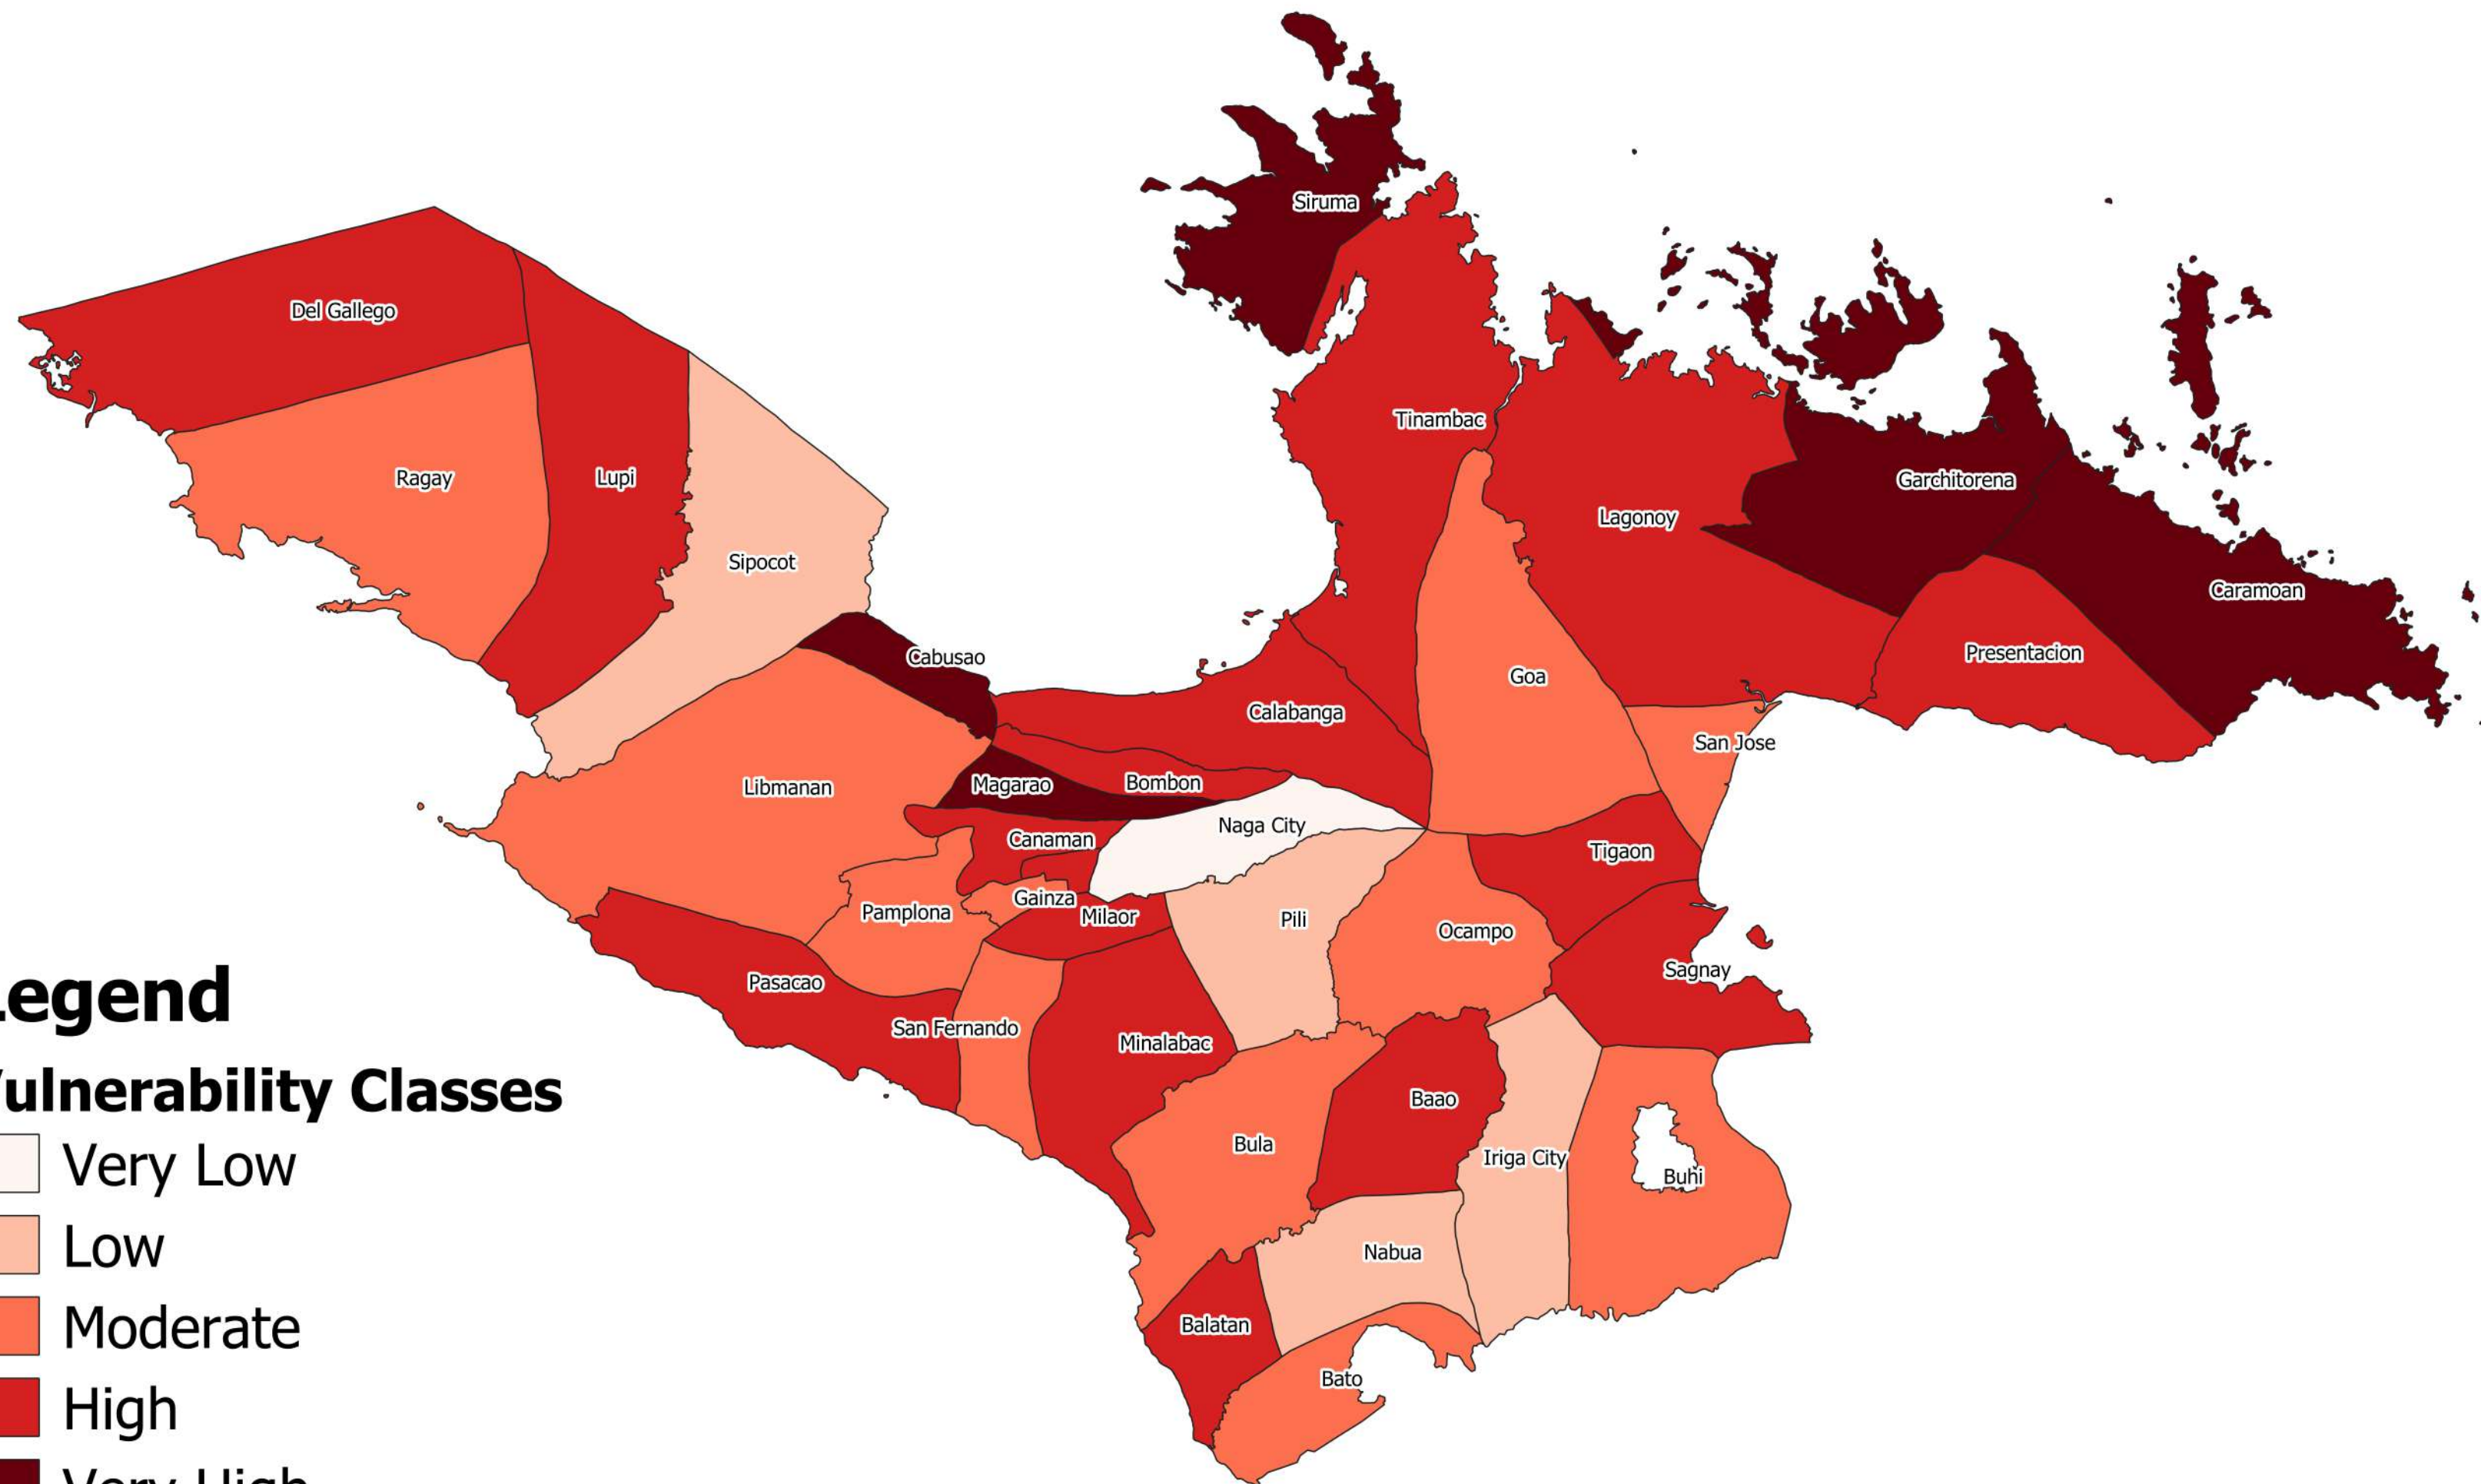

Eggplant Vulnerability Map

PROVINCE OF CAMARINES SUR

Department of Agriculture, RFO 5
Adaptation and Mitigation Initiative in Agriculture
San Agustin, Pili, Camarines Sur

Climate Risk Vulnerability Assessment (CRVA)

Scale - 1:320000
CRS - WGS84

PHILIPPINES