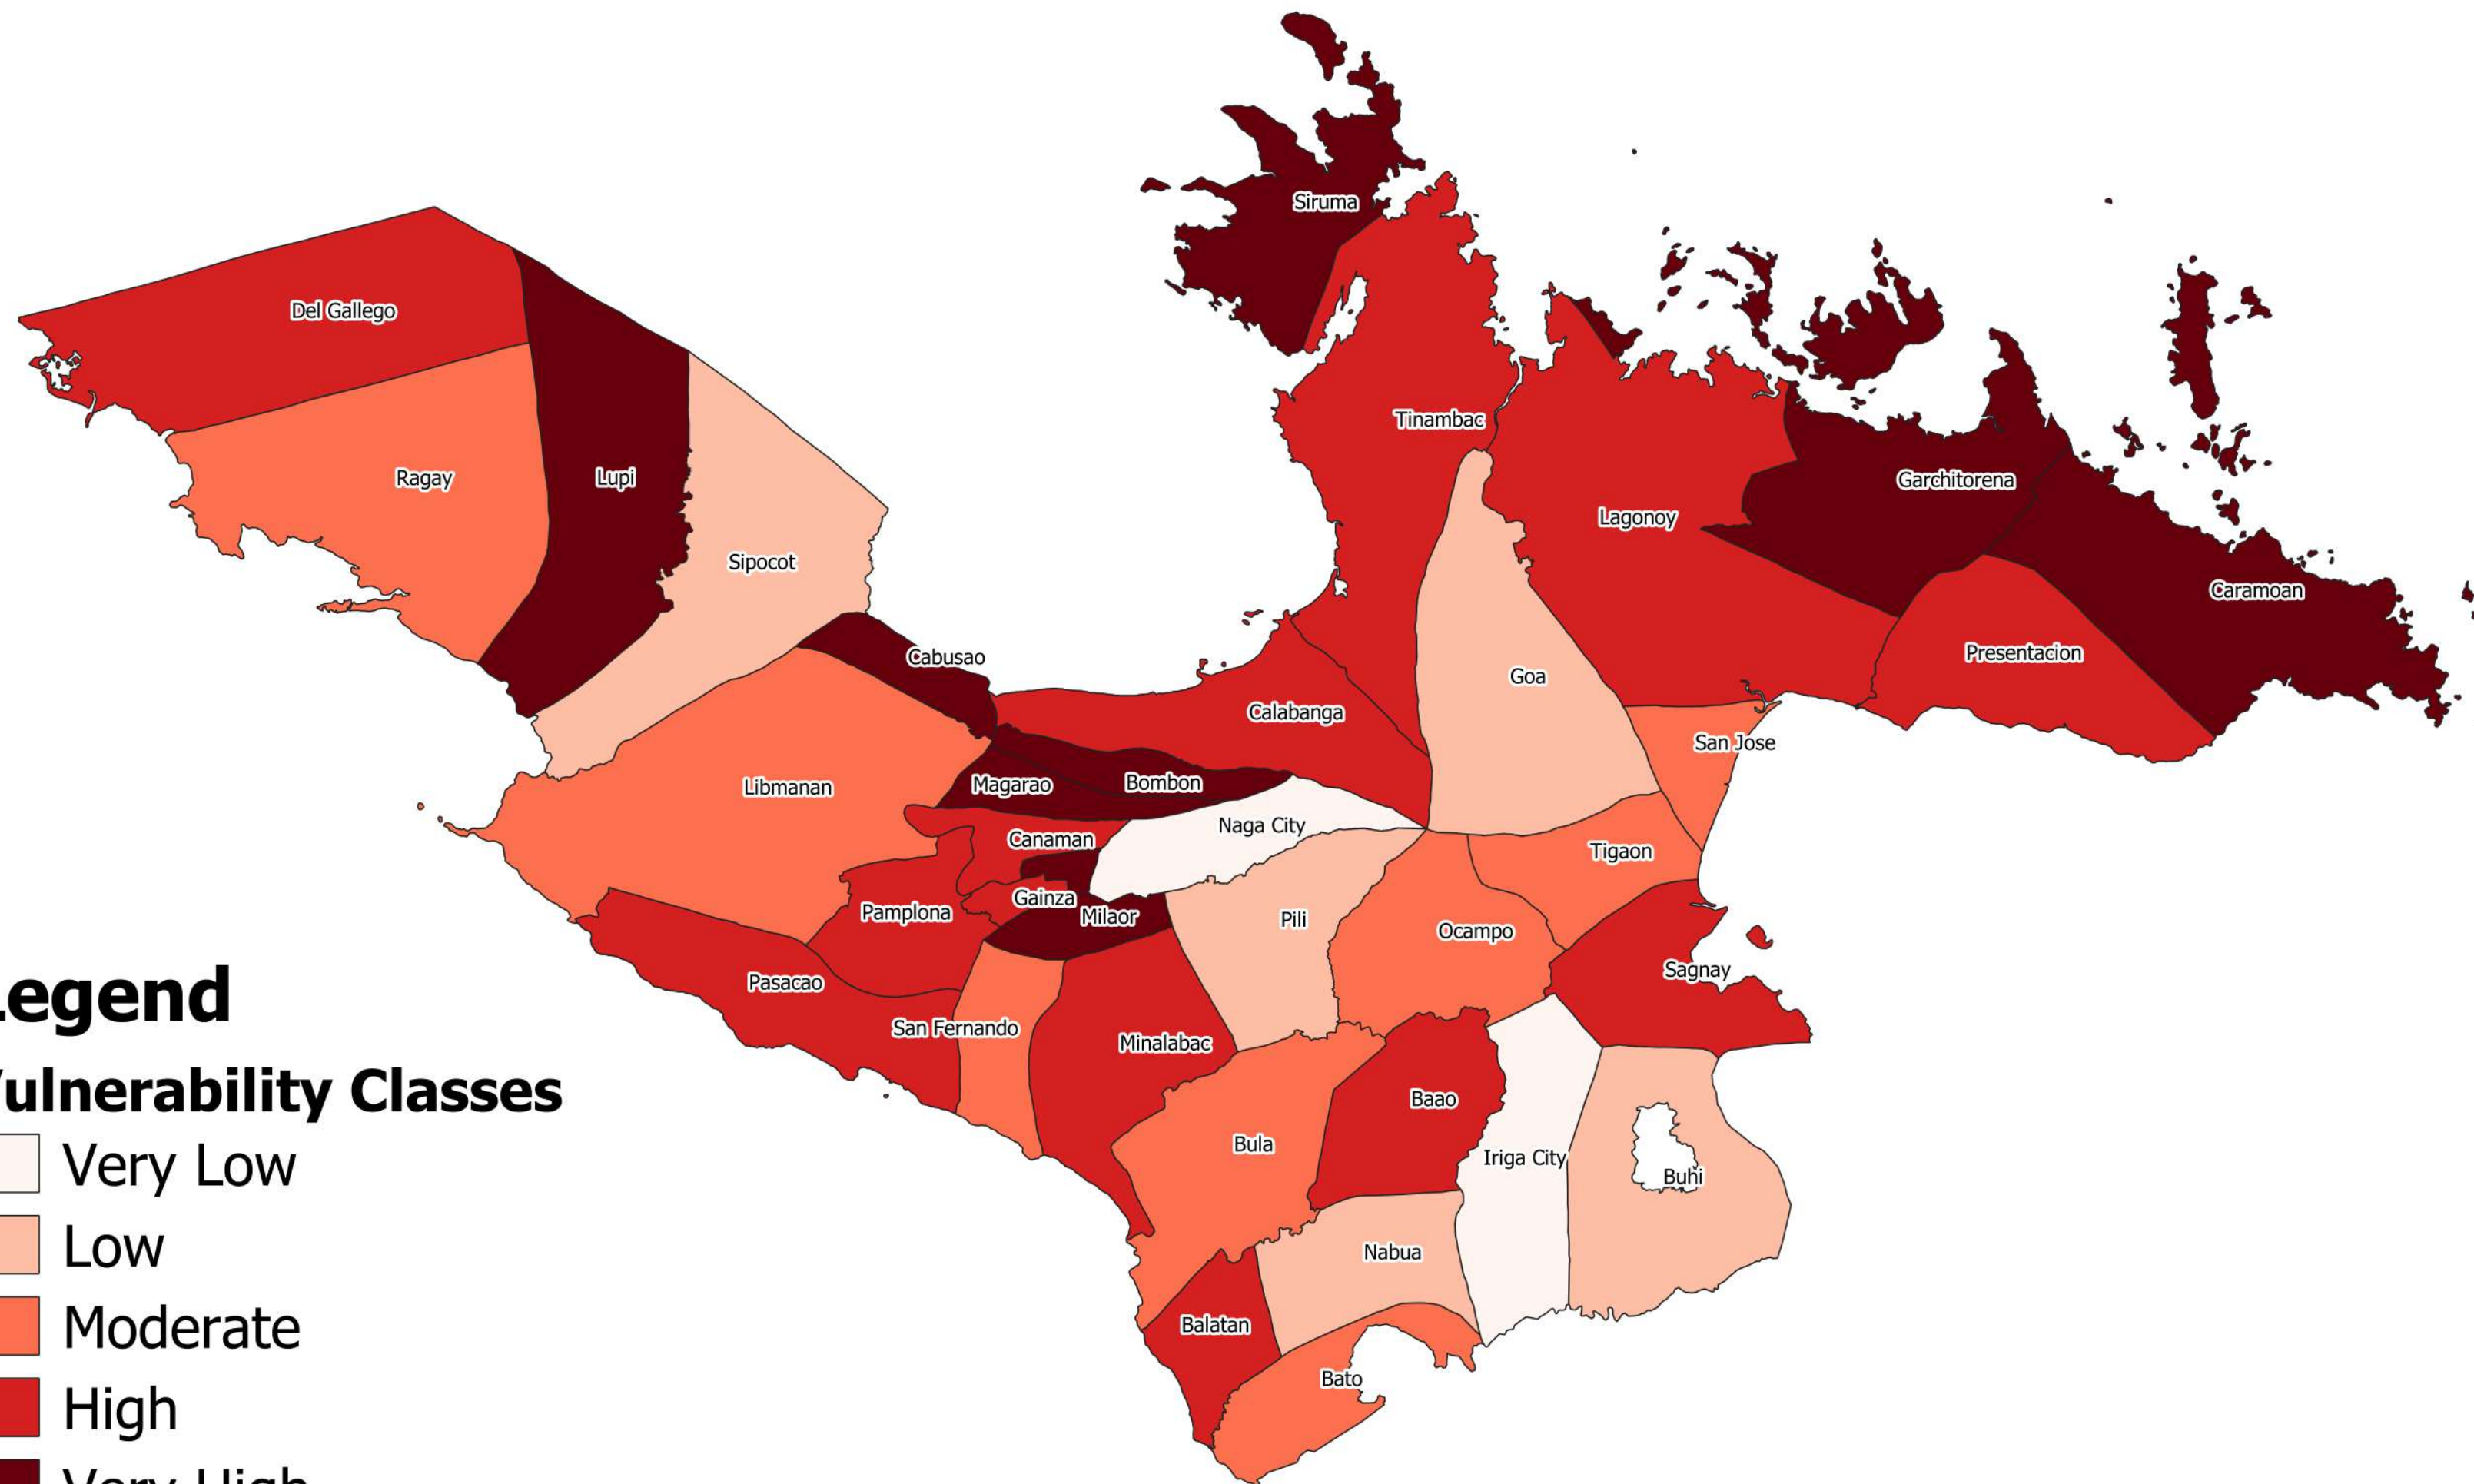

Mango Vulnerability Map

PROVINCE OF CAMARINES SUR

Department of Agriculture, RFO 5
Adaptation and Mitigation Initiative in Agriculture
San Agustin, Pili, Camarines Sur

Climate Risk Vulnerability Assessment (CRVA)

Scale - 1:320000
CRS - WGS84