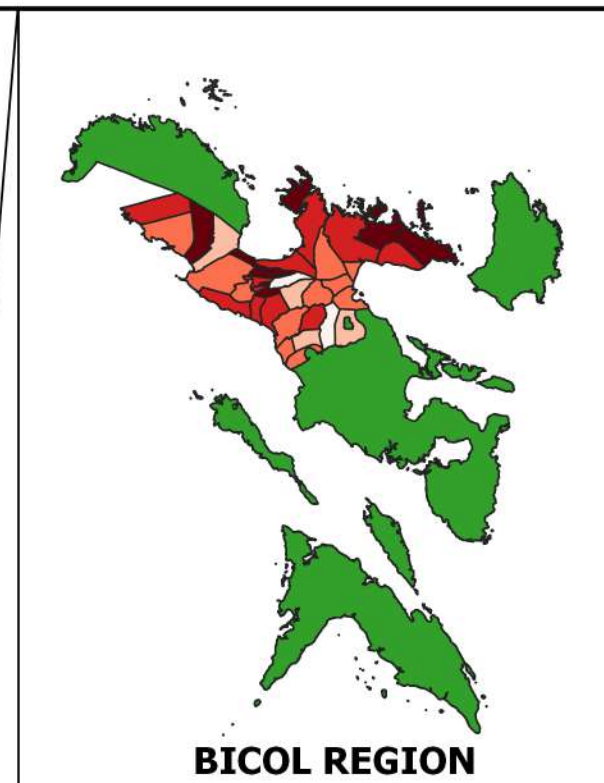

Rice Vulnerability Map

PROVINCE OF CAMARINES SUR

Department of Agriculture, RFO 5
Adaptation and Mitigation Initiative in Agriculture
San Agustin, Pili, Camarines Sur

Climate Risk Vulnerability Assessment (CRVA)

Scale - 1:320000
CRS - WGS84