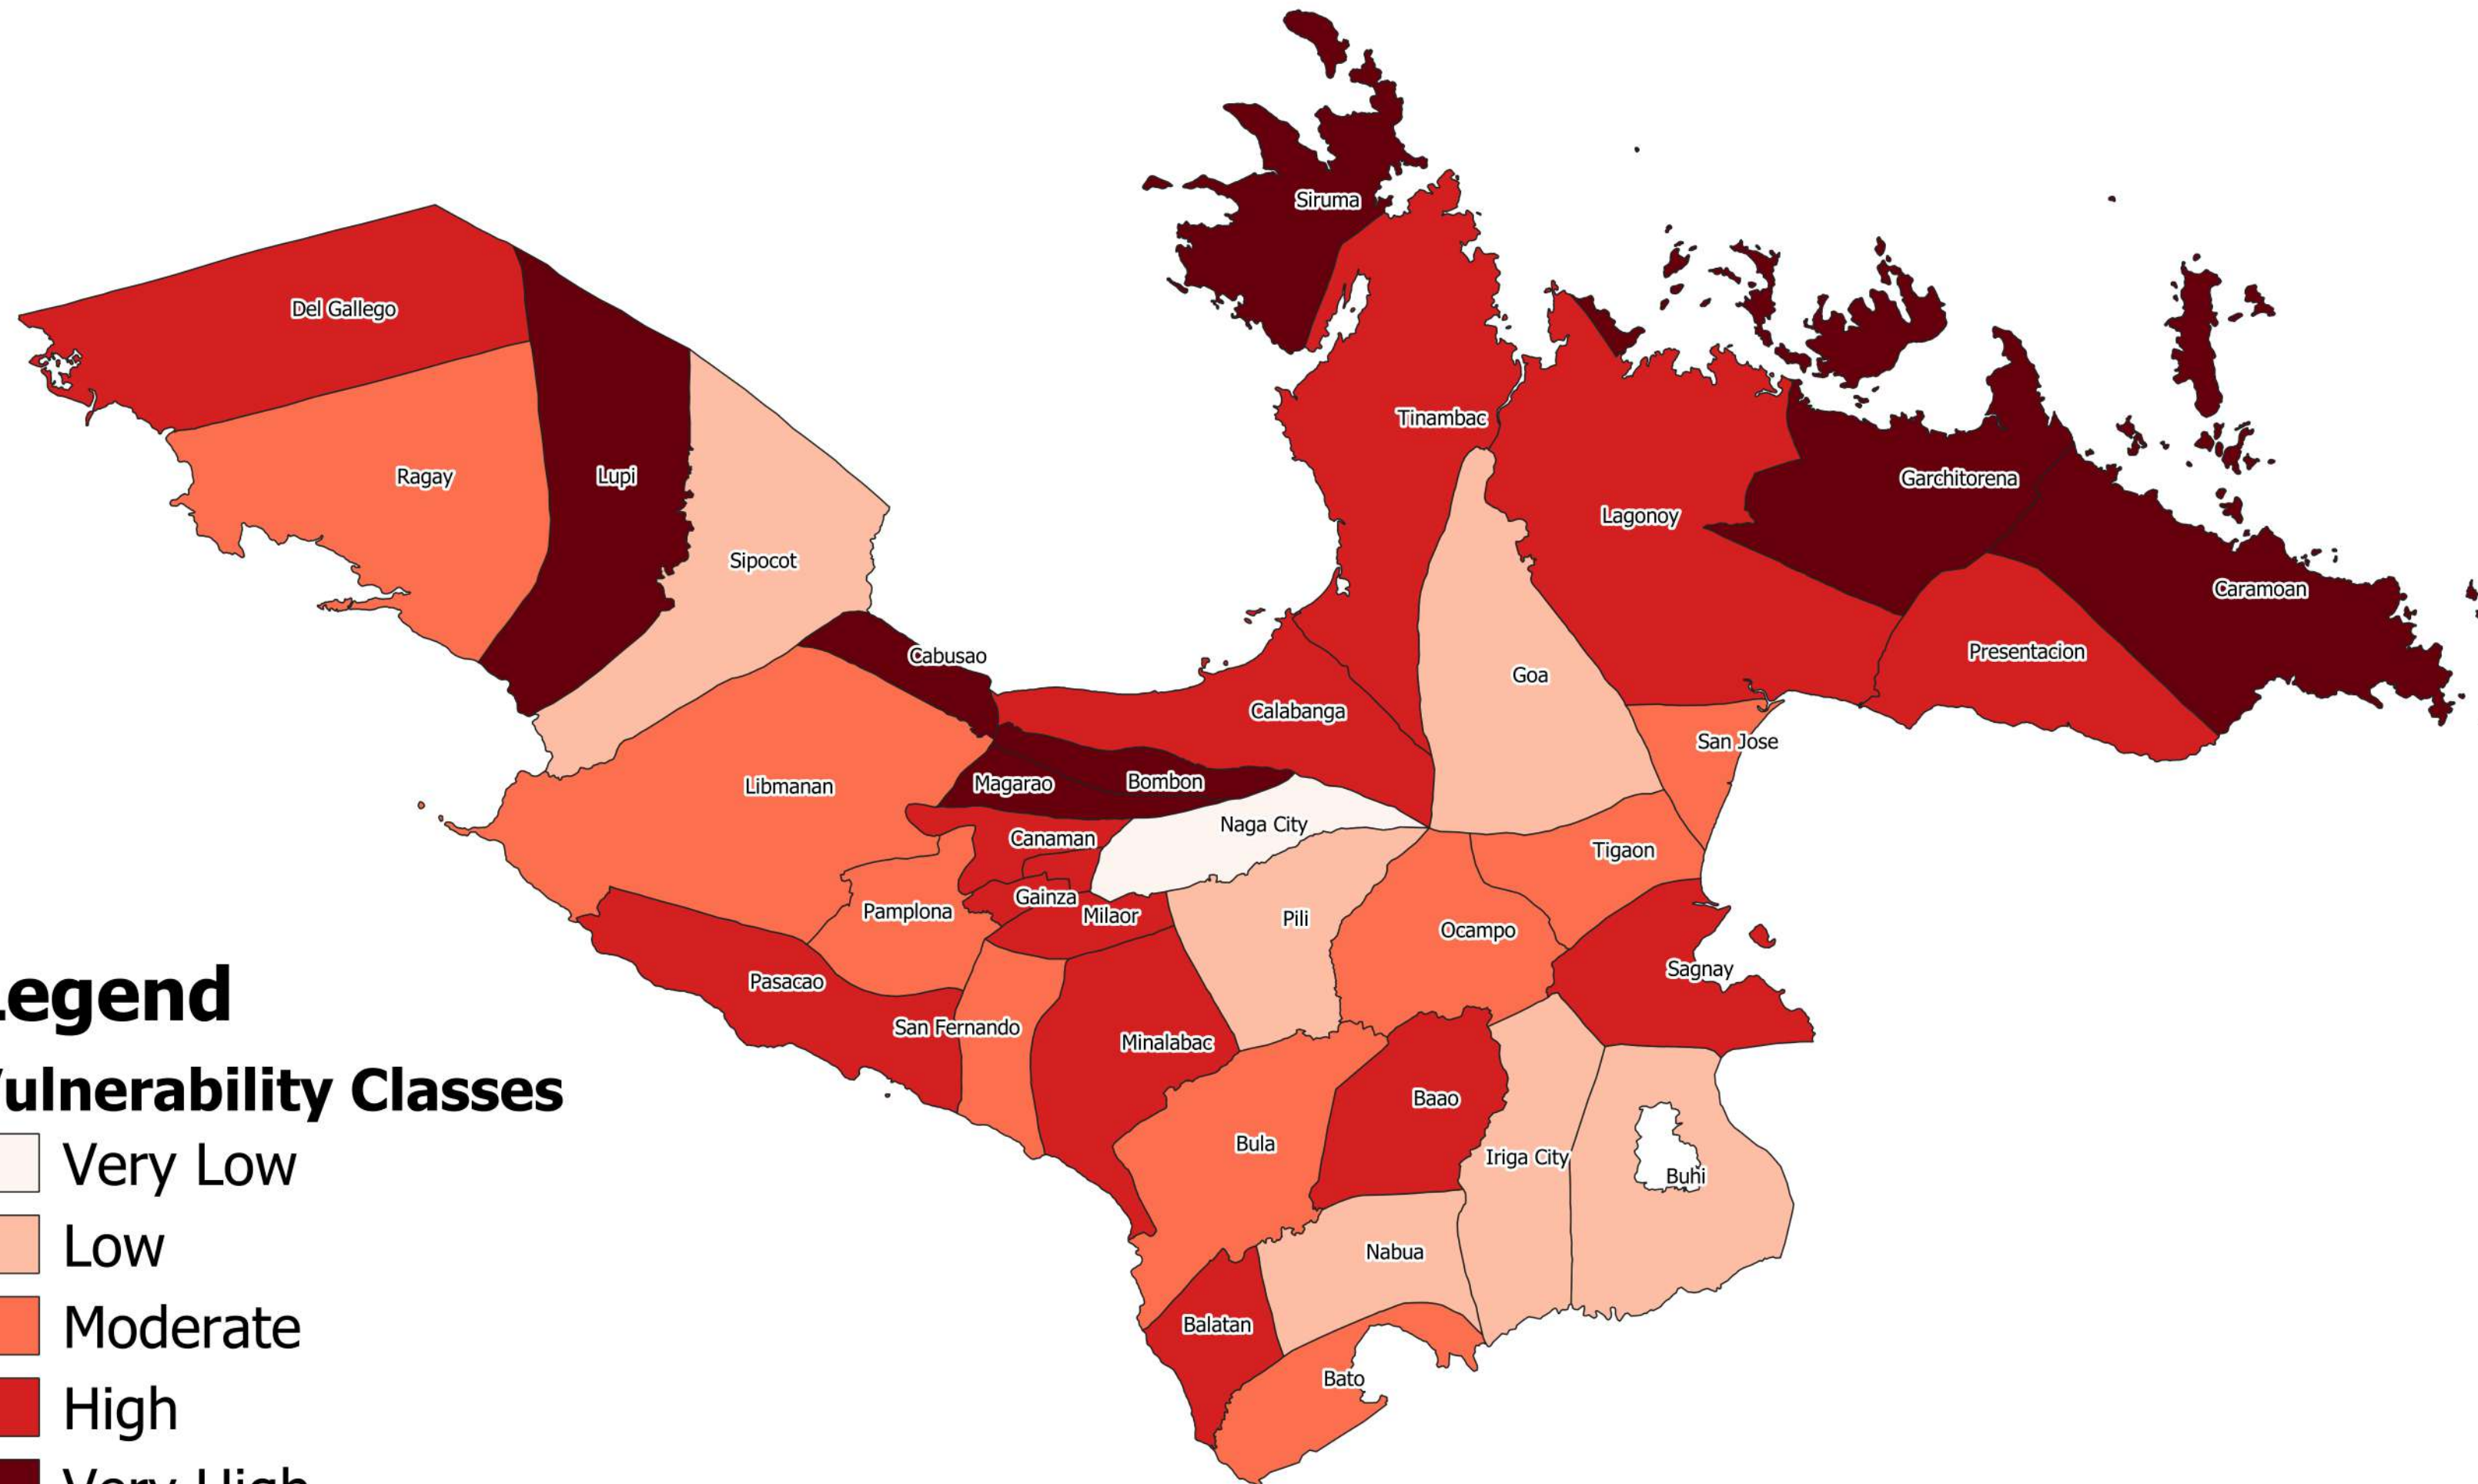

Overall Vulnerability Map

PROVINCE OF CAMARINES SUR

Department of Agriculture, RFO 5
Adaptation and Mitigation Initiative in Agriculture
San Agustin, Pili, Camarines Sur

Climate Risk Vulnerability Assessment (CRVA)

Scale - 1:320000
CRS - WGS84