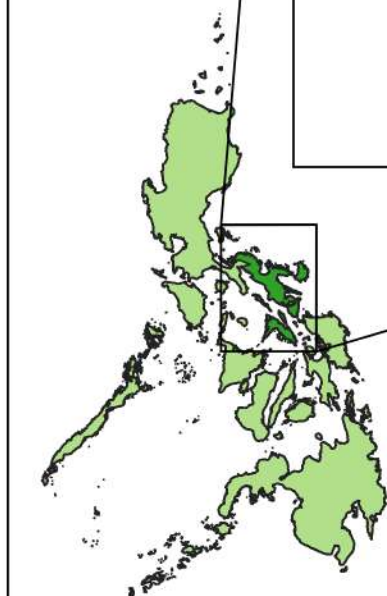

Climate Risk Vulnerability Assessment (CRVA)

Scale - 1:320000
CRS - WGS84