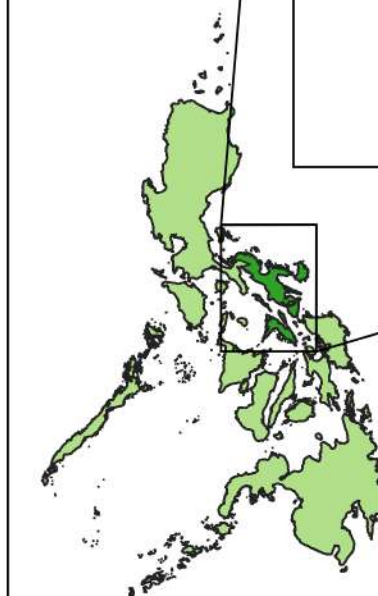

Climate Risk Vulnerability Assessment (CRVA)

Scale - 1:320000
CRS - WGS84