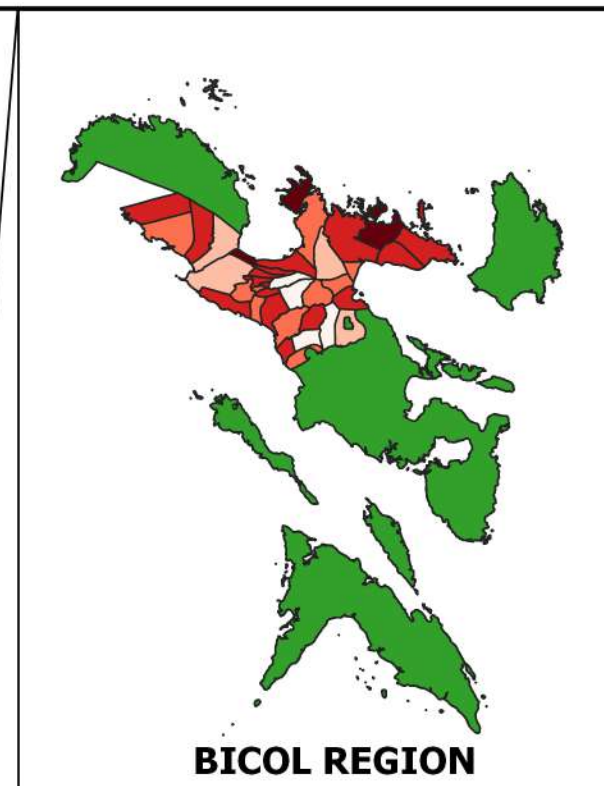

Climate Risk Vulnerability Assessment (CRVA)

Scale - 1:320000
 CRS - WGS84

Legend

Vulnerability Classes

- Very Low
- Low
- Moderate
- High
- Very High

PHILIPPINES

Tilapia Vulnerability Map

PROVINCE OF CAMARINES SUR