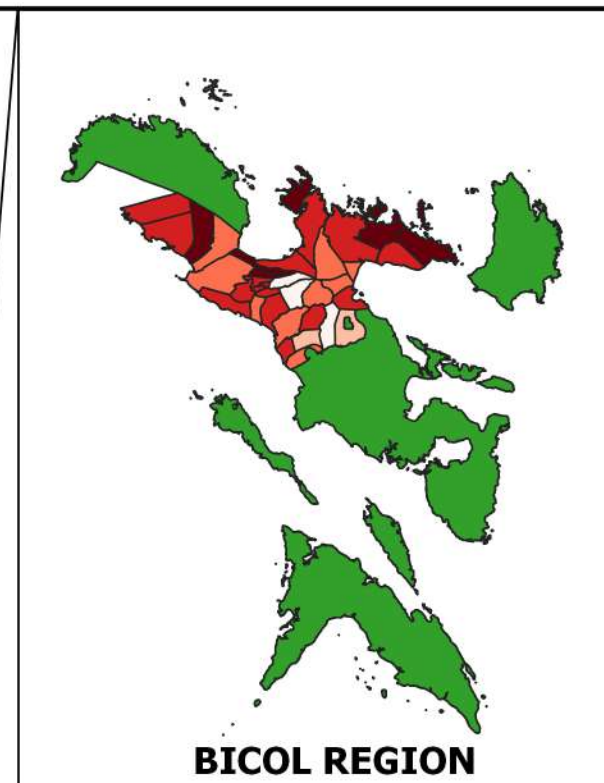

Climate Risk Vulnerability Assessment (CRVA)

Scale - 1:320000
 CRS - WGS84

Cassava Vulnerability Map

PROVINCE OF CAMARINES SUR

Department of Agriculture, RFO 5
 Adaptation and Mitigation Initiative in Agriculture
 San Agustin, Pili, Camarines Sur

Climate Risk Vulnerability Assessment (CRVA)

Scale - 1:320000
 CRS - WGS84

Coconut Vulnerability Map

PROVINCE OF CAMARINES SUR

Department of Agriculture, RFO 5
 Adaptation and Mitigation Initiative in Agriculture
 San Agustin, Pili, Camarines Sur

Climate Risk Vulnerability Assessment (CRVA)

Scale - 1:320000
 CRS - WGS84

Corn Vulnerability Map

PROVINCE OF CAMARINES SUR

Department of Agriculture, RFO 5
 Adaptation and Mitigation Initiative in Agriculture
 San Agustin, Pili, Camarines Sur