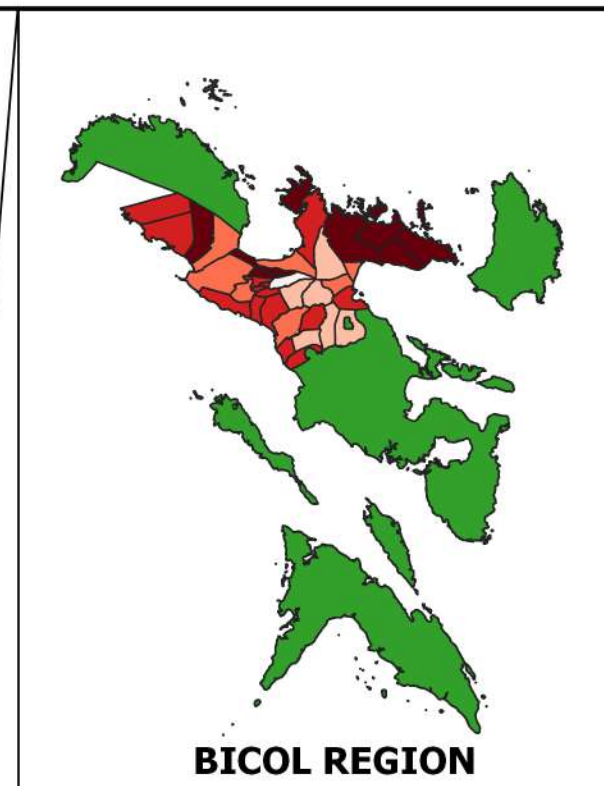

Climate Risk Vulnerability Assessment (CRVA)

Scale - 1:320000
 CRS - WGS84

Legend

Vulnerability Classes

- Very Low
- Low
- Moderate
- High
- Very High

PHILIPPINES

Rice Vulnerability Map

PROVINCE OF CAMARINES SUR