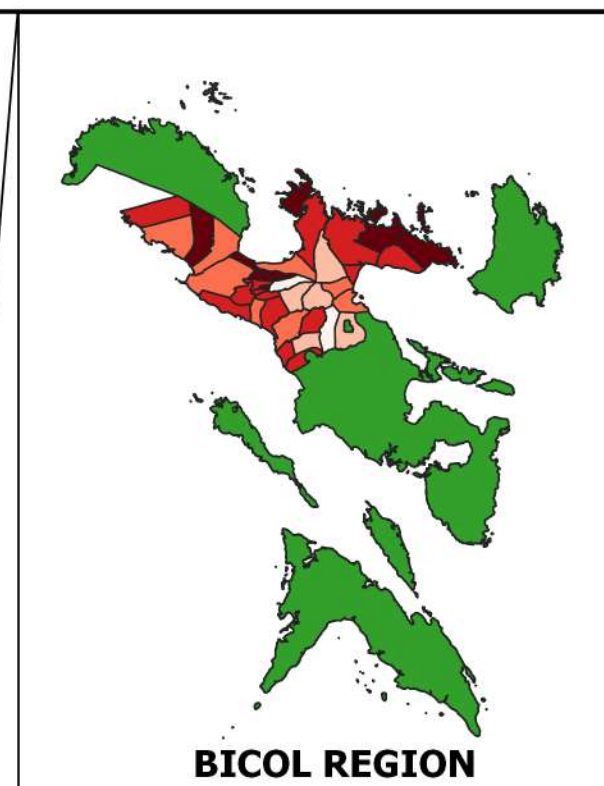

Scale - 1:320000
 CRS - WGS84

Legend

Vulnerability Classes

- Very Low
- Low
- Moderate
- High
- Very High

PHILIPPINES

Cacao Vulnerability Map

PROVINCE OF CAMARINES SUR

Department of Agriculture, RFO 5
 Adaptation and Mitigation Initiative in Agriculture
 San Agustin, Pili, Camarines Sur

Climate Risk Vulnerability Assessment (CRVA)

Scale - 1:320000
 CRS - WGS84

Cassava Vulnerability Map

PROVINCE OF CAMARINES SUR

Department of Agriculture, RFO 5
 Adaptation and Mitigation Initiative in Agriculture
 San Agustin, Pili, Camarines Sur

Climate Risk Vulnerability Assessment (CRVA)

Scale - 1:320000
 CRS - WGS84

Coconut Vulnerability Map

PROVINCE OF CAMARINES SUR

Department of Agriculture, RFO 5
 Adaptation and Mitigation Initiative in Agriculture
 San Agustin, Pili, Camarines Sur