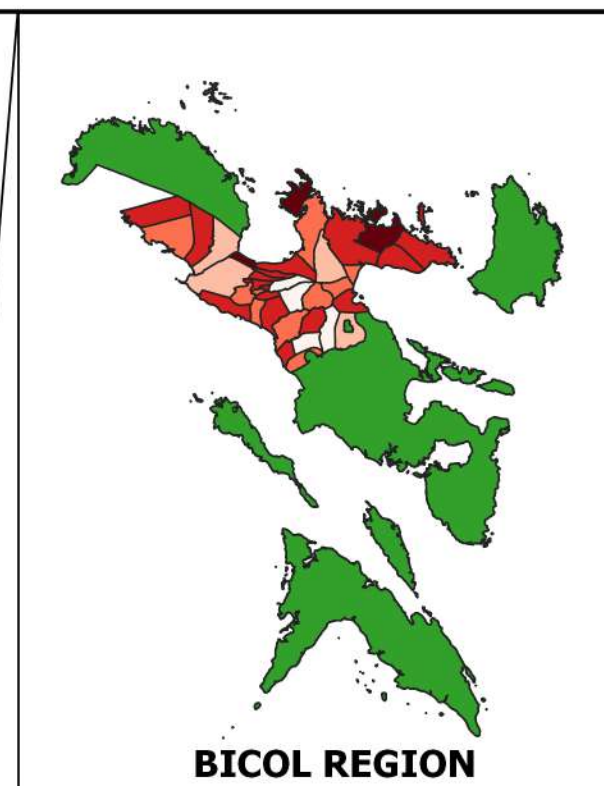

Abaca Vulnerability Map

PROVINCE OF CAMARINES SUR

Department of Agriculture, RFO 5
 Adaptation and Mitigation Initiative in Agriculture
 San Agustin, Pili, Camarines Sur

Climate Risk Vulnerability Assessment (CRVA)

Scale - 1:320000
 CRS - WGS84

Ampalaya Vulnerability Map

PROVINCE OF CAMARINES SUR

Department of Agriculture, RFO 5
 Adaptation and Mitigation Initiative in Agriculture
 San Agustin, Pili, Camarines Sur

Climate Risk Vulnerability Assessment (CRVA)

Scale - 1:320000
 CRS - WGS84

Banana Vulnerability Map

PROVINCE OF CAMARINES SUR

Department of Agriculture, RFO 5
 Adaptation and Mitigation Initiative in Agriculture
 San Agustin, Pili, Camarines Sur

Climate Risk Vulnerability Assessment (CRVA)

Scale - 1:320000
 CRS - WGS84

Legend

Vulnerability Classes

- Very Low
- Low
- Moderate
- High
- Very High

PHILIPPINES

Cacao Vulnerability Map

PROVINCE OF CAMARINES SUR

Department of Agriculture, RFO 5
 Adaptation and Mitigation Initiative in Agriculture
 San Agustin, Pili, Camarines Sur