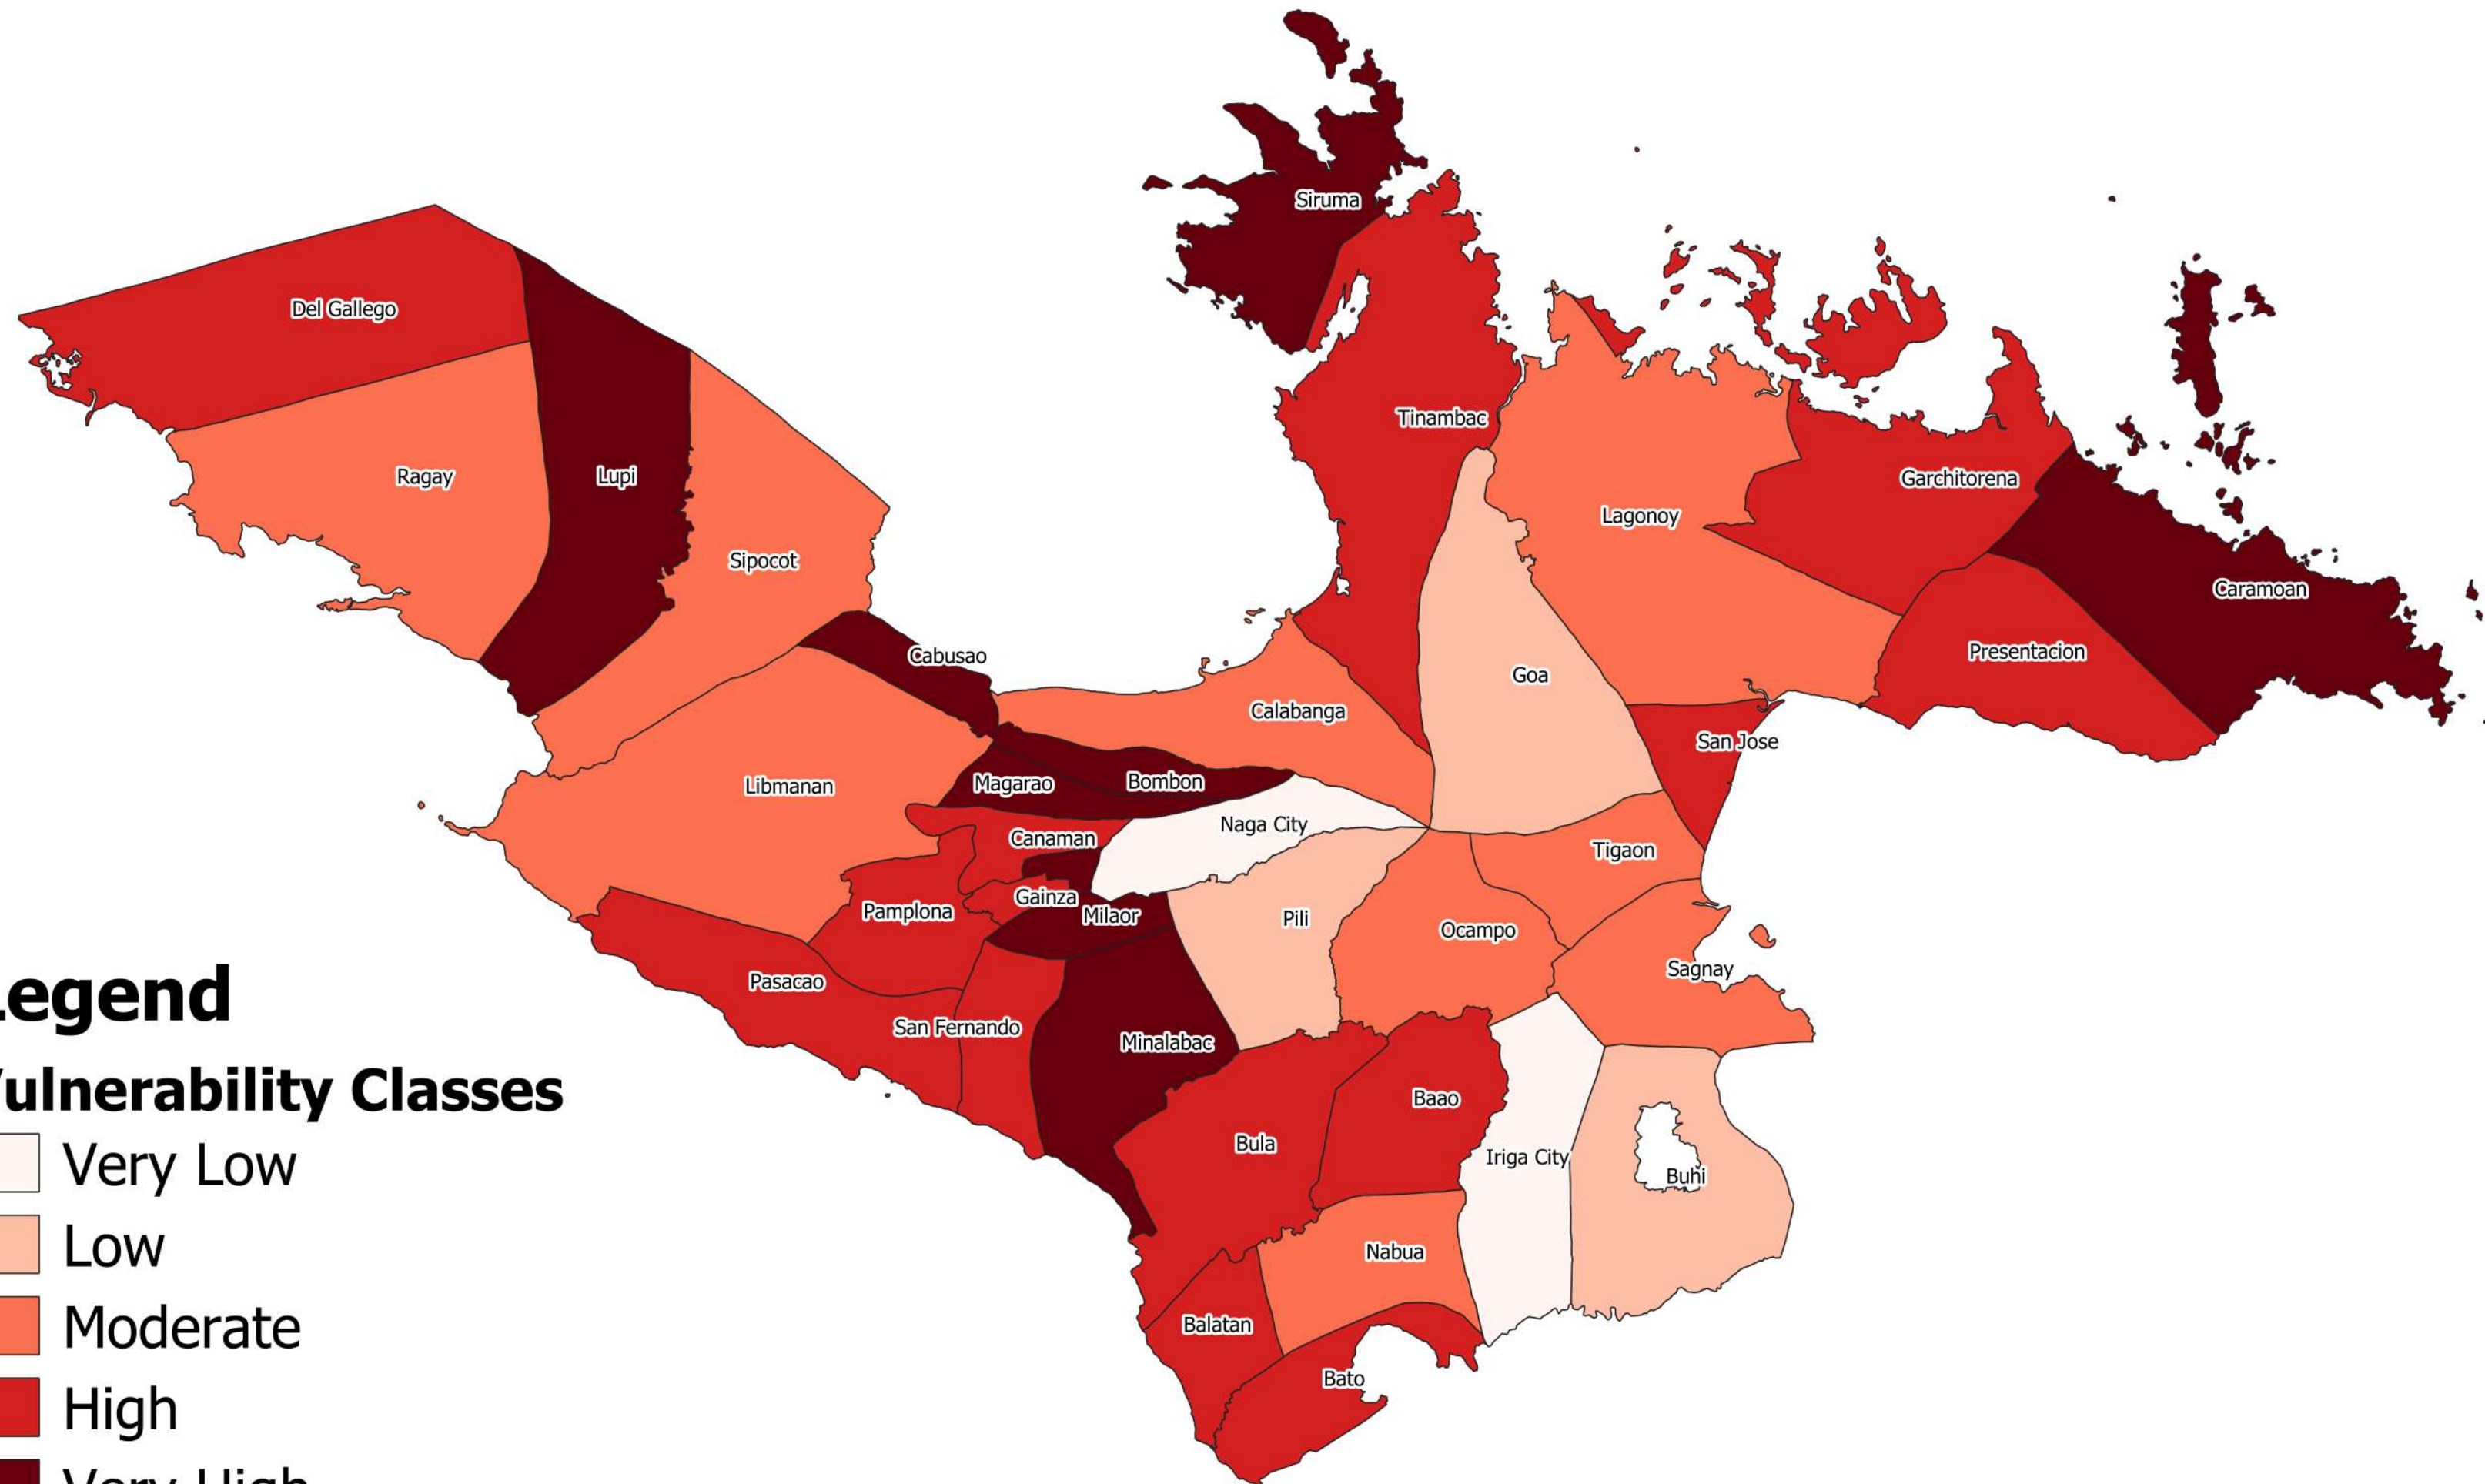

Tilapia Vulnerability Map

PROVINCE OF CAMARINES SUR

Department of Agriculture, RFO 5
Adaptation and Mitigation Initiative in Agriculture
San Agustin, Pili, Camarines Sur

Climate Risk Vulnerability Assessment (CRVA)

Scale - 1:320000
CRS - WGS84

Legend

Vulnerability Classes

- Very Low
- Low
- Moderate
- High
- Very High