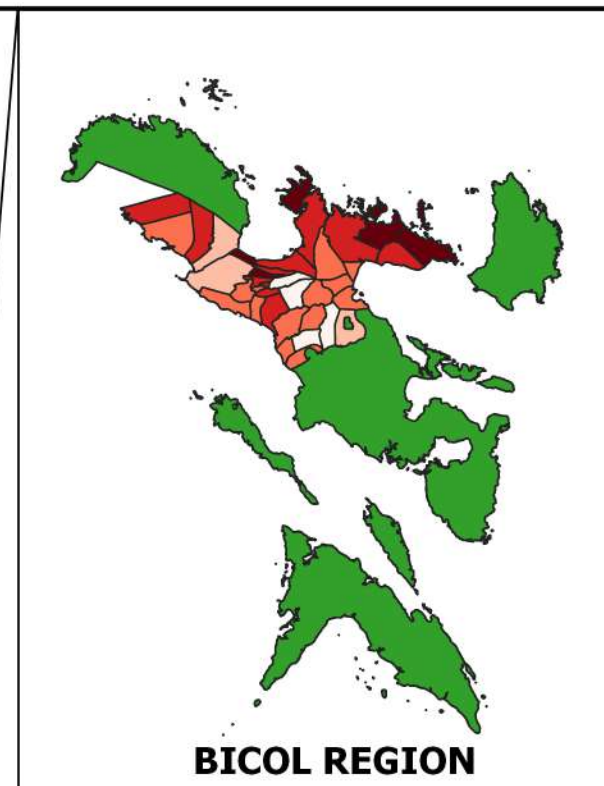

Climate Risk Vulnerability Assessment (CRVA)

Scale - 1:320000
 CRS - WGS84

Coconut Vulnerability Map

PROVINCE OF CAMARINES SUR

Department of Agriculture, RFO 5
 Adaptation and Mitigation Initiative in Agriculture
 San Agustin, Pili, Camarines Sur

Climate Risk Vulnerability Assessment (CRVA)

Scale - 1:320000
 CRS - WGS84

Corn Vulnerability Map

PROVINCE OF CAMARINES SUR

Department of Agriculture, RFO 5
 Adaptation and Mitigation Initiative in Agriculture
 San Agustin, Pili, Camarines Sur

Climate Risk Vulnerability Assessment (CRVA)

Scale - 1:320000
 CRS - WGS84

Eggplant Vulnerability Map

PROVINCE OF CAMARINES SUR

Department of Agriculture, RFO 5
 Adaptation and Mitigation Initiative in Agriculture
 San Agustin, Pili, Camarines Sur