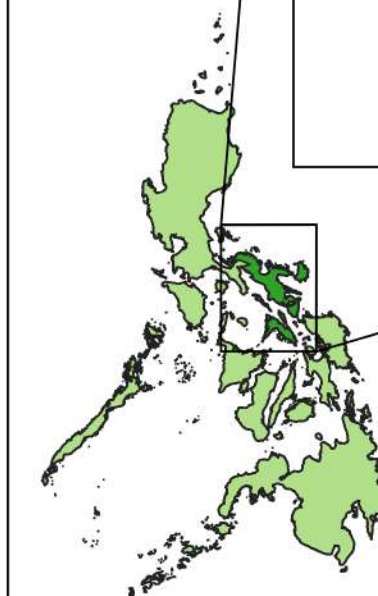

PROVINCE OF CAMARINES SUR

Department of Agriculture, RFO 5
 Adaptation and Mitigation Initiative in Agriculture
 San Agustin, Pili, Camarines Sur

Climate Risk Vulnerability Assessment (CRVA)

Scale - 1:320000
 CRS - WGS84