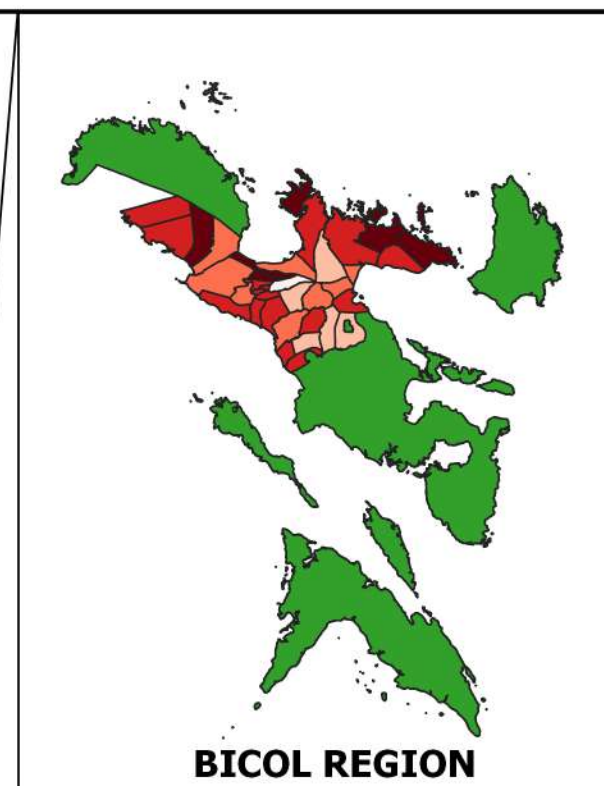

Scale - 1:320000
 CRS - WGS84

Banana Vulnerability Map

PROVINCE OF CAMARINES SUR

Department of Agriculture, RFO 5
 Adaptation and Mitigation Initiative in Agriculture
 San Agustin, Pili, Camarines Sur

Climate Risk Vulnerability Assessment (CRVA)

Scale - 1:320000
 CRS - WGS84

Legend

Vulnerability Classes

- Very Low
- Low
- Moderate
- High
- Very High

PHILIPPINES

Cacao Vulnerability Map

PROVINCE OF CAMARINES SUR

Department of Agriculture, RFO 5
 Adaptation and Mitigation Initiative in Agriculture
 San Agustin, Pili, Camarines Sur

Climate Risk Vulnerability Assessment (CRVA)

Scale - 1:320000
 CRS - WGS84

Cassava Vulnerability Map

PROVINCE OF CAMARINES SUR

Department of Agriculture, RFO 5
 Adaptation and Mitigation Initiative in Agriculture
 San Agustin, Pili, Camarines Sur