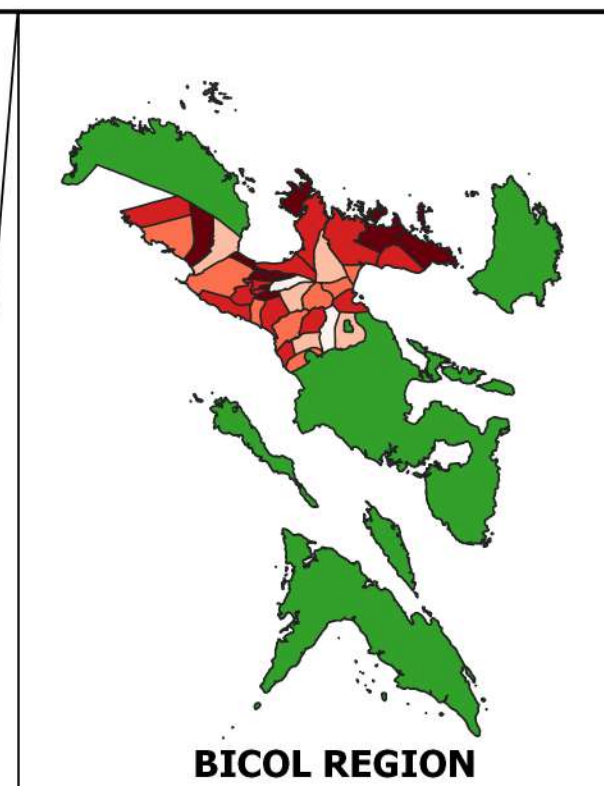

Mango Vulnerability Map

PROVINCE OF CAMARINES SUR

Department of Agriculture, RFO 5
Adaptation and Mitigation Initiative in Agriculture
San Agustin, Pili, Camarines Sur

Climate Risk Vulnerability Assessment (CRVA)

Scale - 1:320000
CRS - WGS84