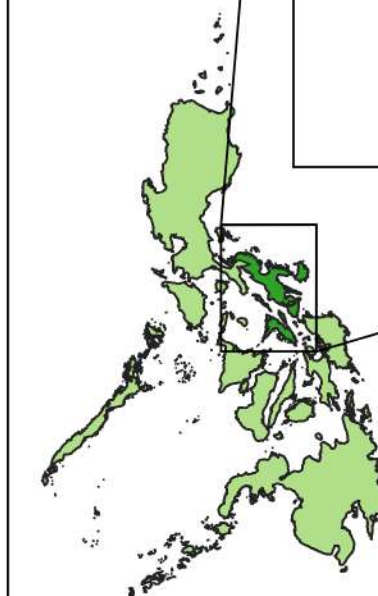

Scale - 1:320000
 CRS - WGS84

Legend

Vulnerability Classes

- Very Low
- Low
- Moderate
- High
- Very High

PHILIPPINES

Cacao Vulnerability Map

PROVINCE OF CAMARINES SUR

Department of Agriculture, RFO 5
 Adaptation and Mitigation Initiative in Agriculture
 San Agustin, Pili, Camarines Sur

Climate Risk Vulnerability Assessment (CRVA)

Scale - 1:320000
 CRS - WGS84

Cassava Vulnerability Map

PROVINCE OF CAMARINES SUR

Department of Agriculture, RFO 5
 Adaptation and Mitigation Initiative in Agriculture
 San Agustin, Pili, Camarines Sur