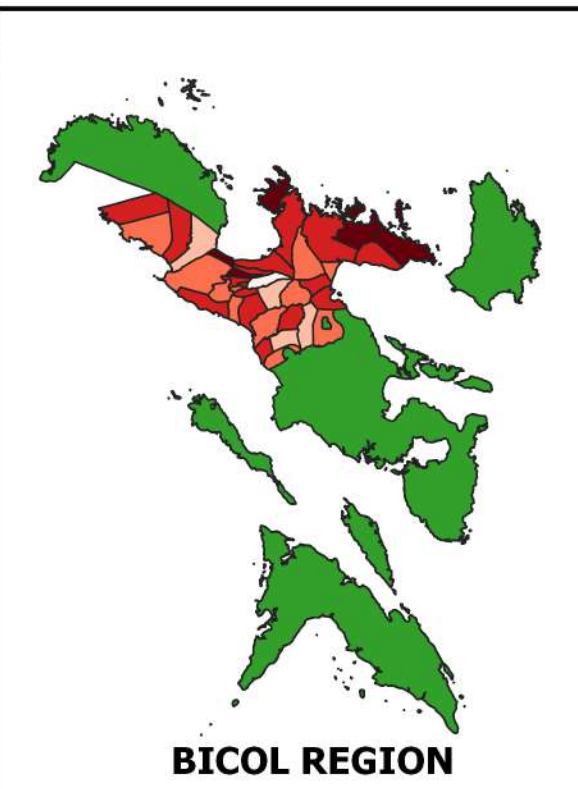

Climate Risk Vulnerability Assessment (CRVA)

Scale - 1:320000
 CRS - WGS84

Corn Vulnerability Map

PROVINCE OF CAMARINES SUR

Department of Agriculture, RFO 5
 Adaptation and Mitigation Initiative in Agriculture
 San Agustin, Pili, Camarines Sur

Climate Risk Vulnerability Assessment (CRVA)

Scale - 1:320000
 CRS - WGS84

Eggplant Vulnerability Map

PROVINCE OF CAMARINES SUR

Department of Agriculture, RFO 5
 Adaptation and Mitigation Initiative in Agriculture
 San Agustin, Pili, Camarines Sur

Climate Risk Vulnerability Assessment (CRVA)

Scale - 1:320000
 CRS - WGS84

PHILIPPINES

Mango Vulnerability Map

PROVINCE OF CAMARINES SUR

Department of Agriculture, RFO 5
 Adaptation and Mitigation Initiative in Agriculture
 San Agustin, Pili, Camarines Sur