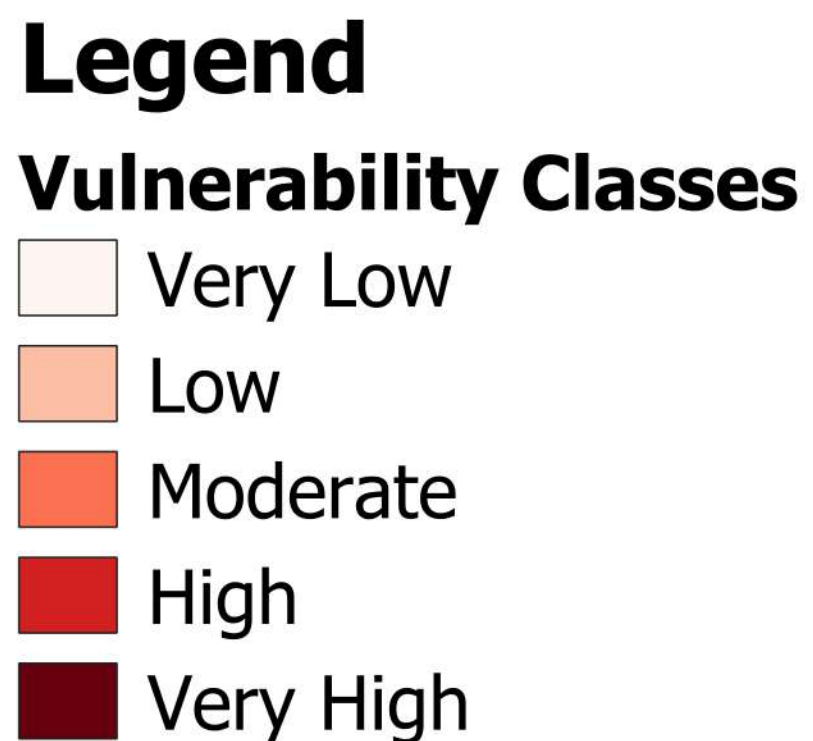

Napier Vulnerability Map

PROVINCE OF CAMARINES SUR

Department of Agriculture, RFO 5
Adaptation and Mitigation Initiative in Agriculture
San Agustin, Pili, Camarines Sur

Climate Risk Vulnerability Assessment (CRVA)

Scale - 1:320000
CRS - WGS84