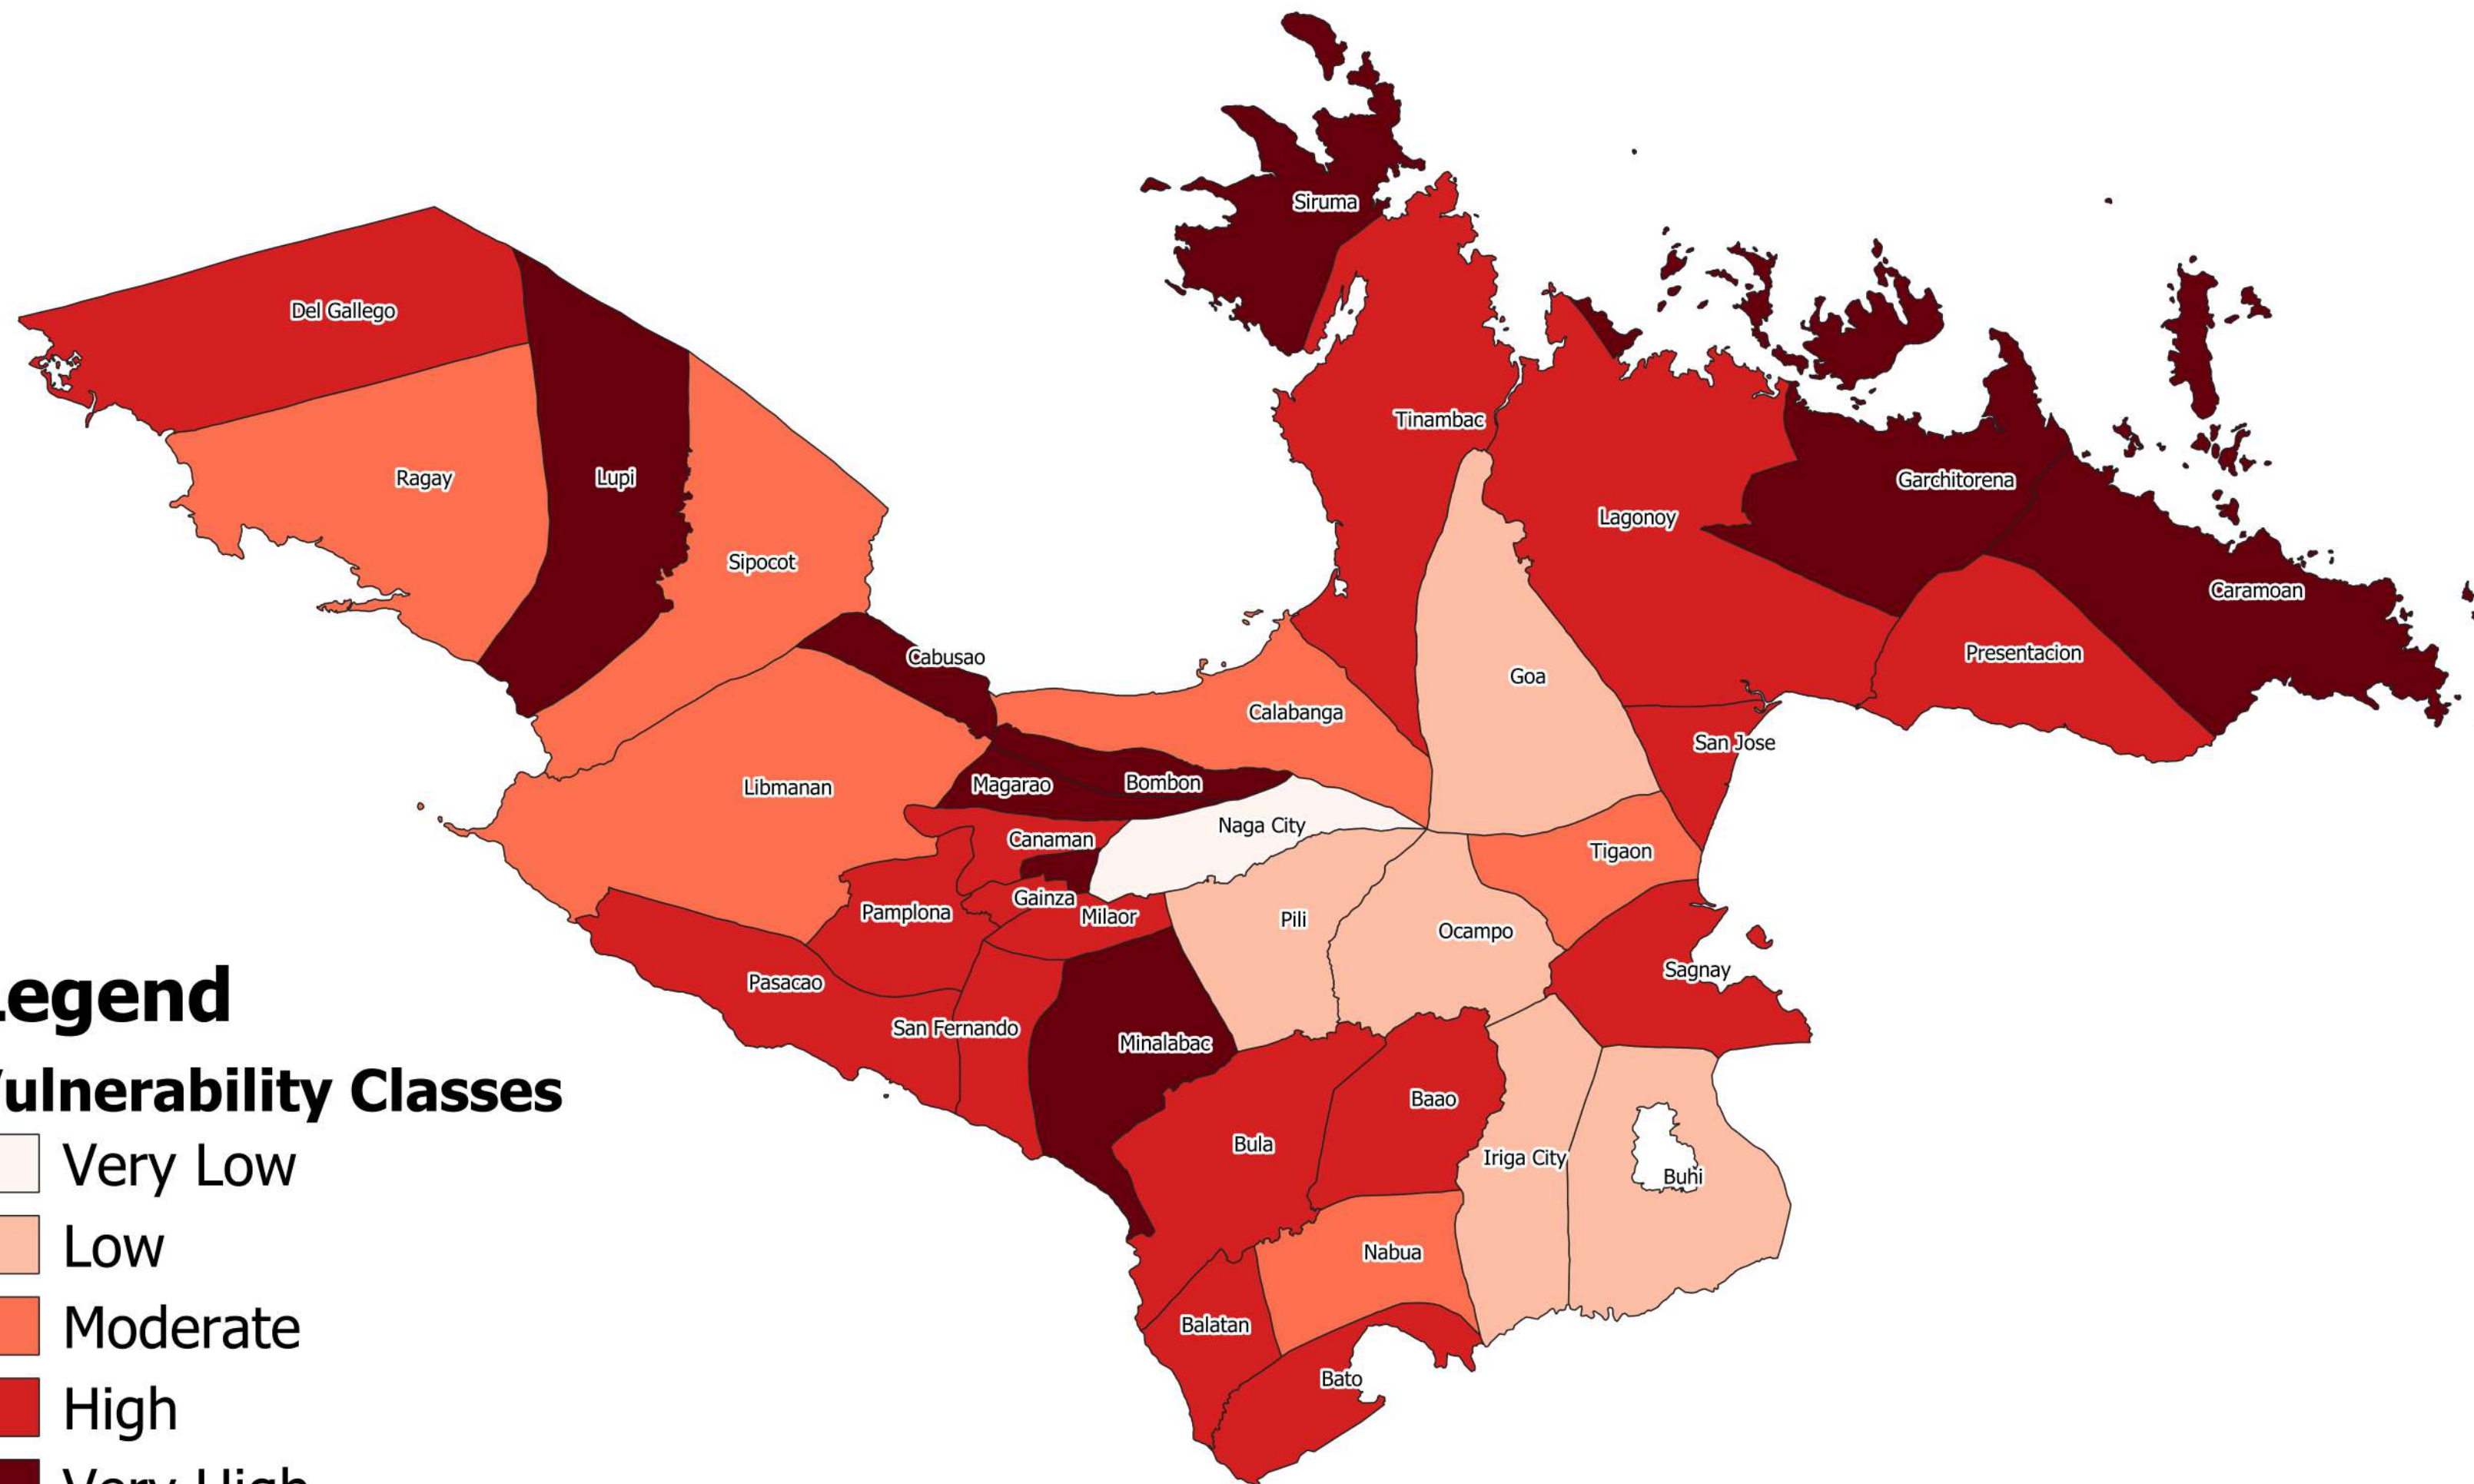

Sweet Potato Vulnerability Map

PROVINCE OF CAMARINES SUR

Department of Agriculture, RFO 5
Adaptation and Mitigation Initiative in Agriculture
San Agustin, Pili, Camarines Sur

Climate Risk Vulnerability Assessment (CRVA)

Scale - 1:320000
CRS - WGS84

Legend

Vulnerability Classes

- Very Low
- Low
- Moderate
- High
- Very High