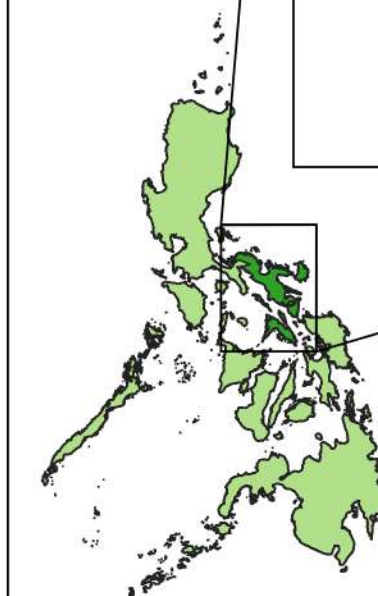

Scale - 1:320000
 CRS - WGS84

Ampalaya Vulnerability Map

PROVINCE OF CAMARINES SUR

Department of Agriculture, RFO 5
 Adaptation and Mitigation Initiative in Agriculture
 San Agustin, Pili, Camarines Sur

Climate Risk Vulnerability Assessment (CRVA)

Scale - 1:320000
 CRS - WGS84

Banana Vulnerability Map

PROVINCE OF CAMARINES SUR

Department of Agriculture, RFO 5
 Adaptation and Mitigation Initiative in Agriculture
 San Agustin, Pili, Camarines Sur

Climate Risk Vulnerability Assessment (CRVA)