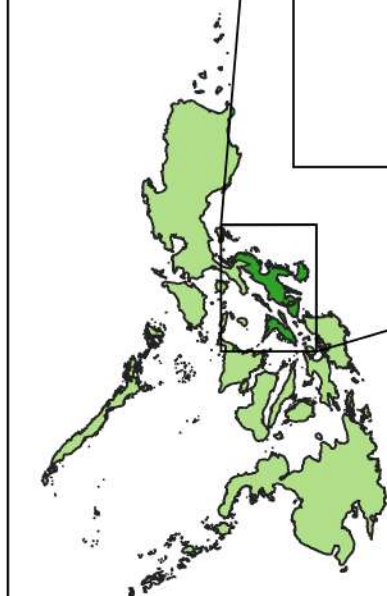

Climate Risk Vulnerability Assessment (CRVA)

Scale - 1:320000
 CRS - WGS84

Legend

Vulnerability Classes

- Very Low
- Low
- Moderate
- High
- Very High

PHILIPPINES

Tilapia Vulnerability Map

PROVINCE OF CAMARINES SUR