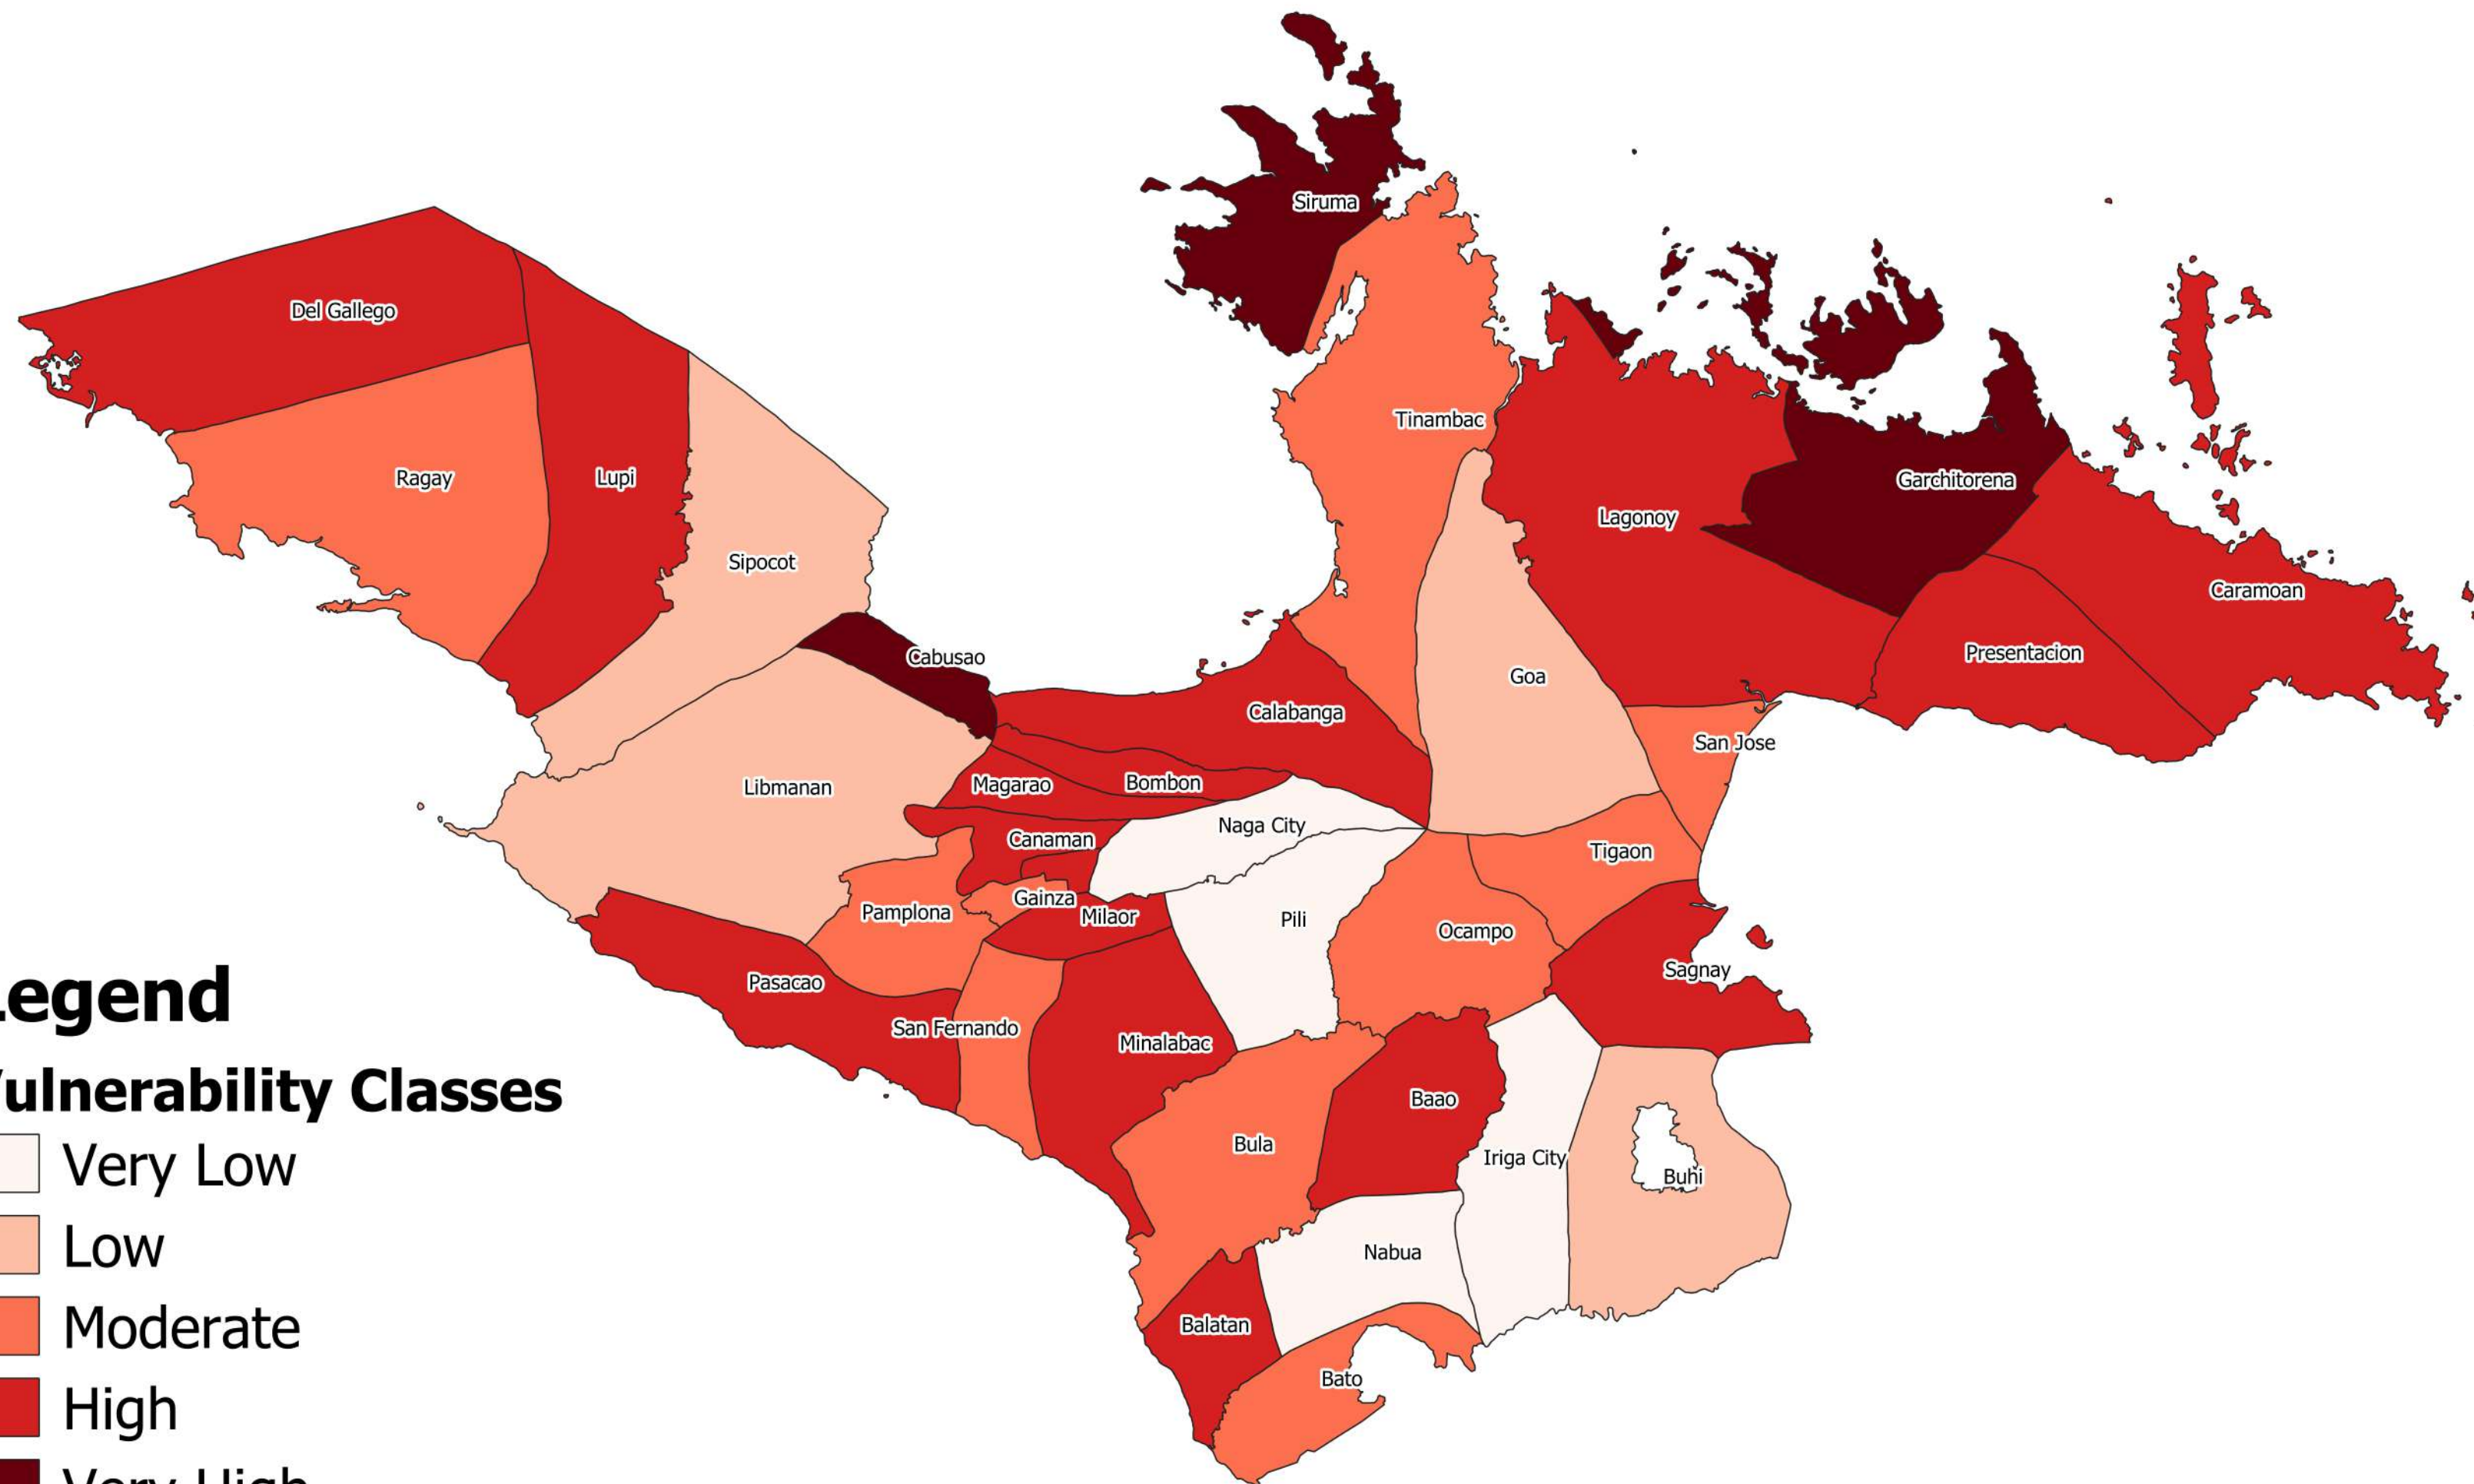

Abaca Vulnerability Map

PROVINCE OF CAMARINES SUR

Department of Agriculture, RFO 5
 Adaptation and Mitigation Initiative in Agriculture
 San Agustin, Pili, Camarines Sur

Climate Risk Vulnerability Assessment (CRVA)

Scale - 1:320000
 CRS - WGS84

Ampalaya Vulnerability Map

PROVINCE OF CAMARINES SUR

Department of Agriculture, RFO 5
 Adaptation and Mitigation Initiative in Agriculture
 San Agustin, Pili, Camarines Sur

Climate Risk Vulnerability Assessment (CRVA)

Scale - 1:320000
 CRS - WGS84

Banana Vulnerability Map

PROVINCE OF CAMARINES SUR

Department of Agriculture, RFO 5
 Adaptation and Mitigation Initiative in Agriculture
 San Agustin, Pili, Camarines Sur

Climate Risk Vulnerability Assessment (CRVA)