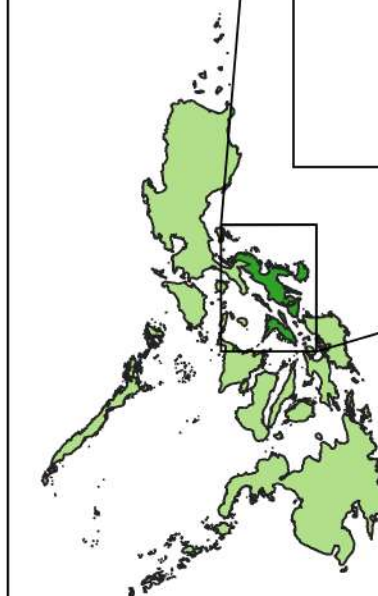

Scale - 1:320000
 CRS - WGS84

Legend

Vulnerability Classes

- Very Low
- Low
- Moderate
- High
- Very High

PHILIPPINES

Cacao Vulnerability Map

PROVINCE OF CAMARINES SUR

Department of Agriculture, RFO 5
 Adaptation and Mitigation Initiative in Agriculture
 San Agustin, Pili, Camarines Sur

Climate Risk Vulnerability Assessment (CRVA)

Scale - 1:320000
 CRS - WGS84

Cassava Vulnerability Map

PROVINCE OF CAMARINES SUR

Department of Agriculture, RFO 5
 Adaptation and Mitigation Initiative in Agriculture
 San Agustin, Pili, Camarines Sur

Climate Risk Vulnerability Assessment (CRVA)

Scale - 1:320000
 CRS - WGS84

Coconut Vulnerability Map

PROVINCE OF CAMARINES SUR

Department of Agriculture, RFO 5
 Adaptation and Mitigation Initiative in Agriculture
 San Agustin, Pili, Camarines Sur