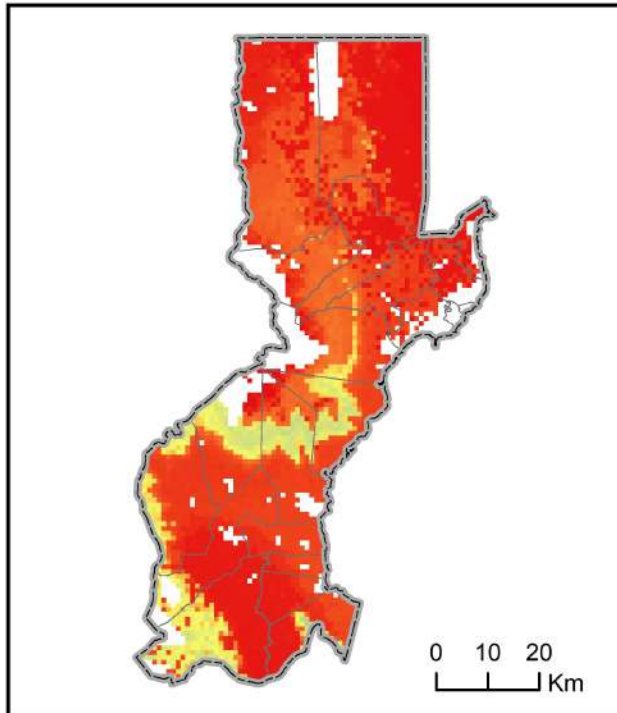

BANANA

Present

Year 2050

MANGO

GCS: WGS 1984

Suitability Index

C
A
C
C
A
O

Present

Year 2050

C
O
C
O
N
U
T

GCS: WGS 1984

Present

Year 2050

R
M
C

C
R
O
C

GCS: WGS 1984