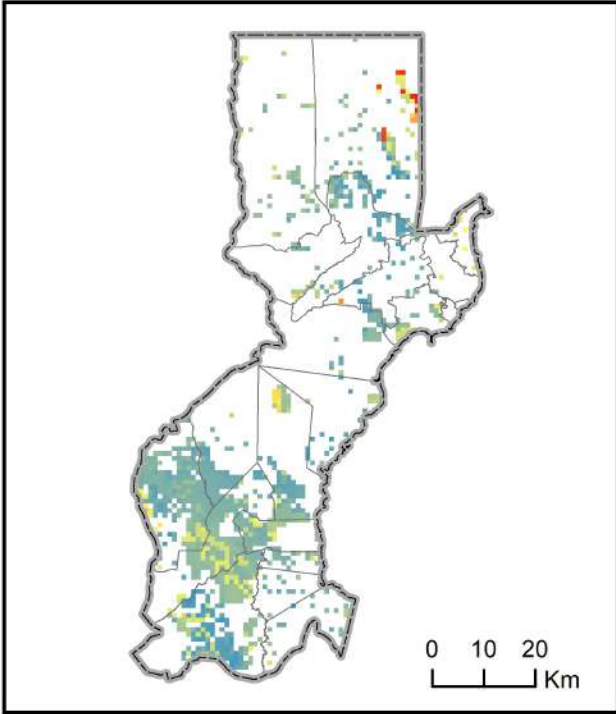

BANANA

Present

Year 2050

MANGO

GCS: WGS 1984

Suitability Index

C
A
C
C
A
O

Present

Year 2050

C
O
C
O
N
U
T

GCS: WGS 1984

Present

Year 2050

R
M
C

C
R
O
C

GCS: WGS 1984

Low

Suitability Index

High

RUBBER

Present

Year 2050

GCS: WGS 1984