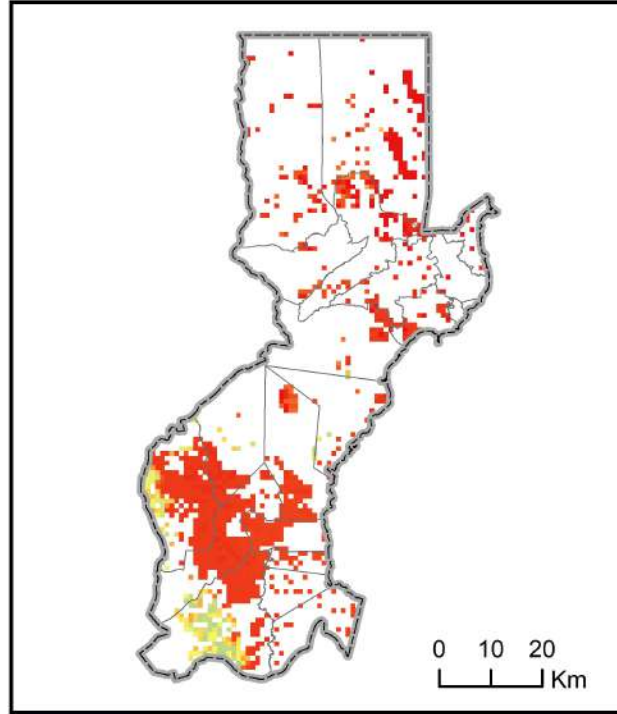

BANANA

Present

Year 2050

MANGO

GCS: WGS 1984

Suitability Index

C
A
C
C
A
O

Present

Year 2050

C
O
C
O
N
U
T

GCS: WGS 1984

Present

Year 2050

R
M
C

C
R
O
C

GCS: WGS 1984

Low

Suitability Index

High

RUBBER

Present

Year 2050

GCS: WGS 1984