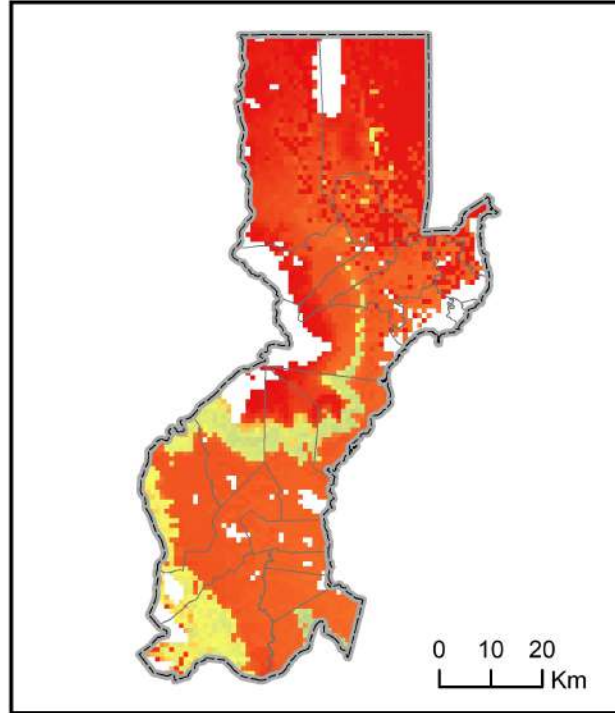

BANANA

Present

Year 2050

MANGO

GCS: WGS 1984

Suitability Index

C
A
C
C
A
O

Present

Year 2050

C
O
C
O
N
U
T

GCS: WGS 1984

Present

Year 2050

R
M
C

C
R
O
C

GCS: WGS 1984