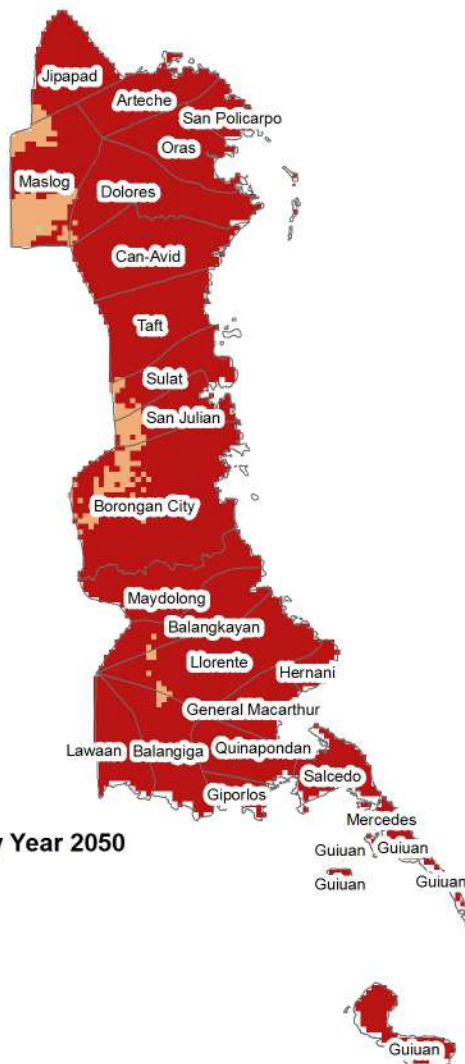

IRRIGATED RICE FUTURE SUITABILITY IN EASTERN SAMAR PROVINCE FOR THE YEAR 2050

MAIZE FUTURE SUITABILITY IN EASTERN SAMAR PROVINCE FOR THE YEAR 2050

PAKBET VEGETABLES FUTURE SUITABILITY IN EASTERN SAMAR PROVINCE FOR THE YEAR 2050

RAINFED RICE FUTURE SUITABILITY IN EASTERN SAMAR PROVINCE FOR THE YEAR 2050

Legend

Rainfed Rice Future Suitability Year 2050

Suitability Classes

-  Not Suitable
-  Moderately Suitable
-  Suitable
-  Highly Suitable

0 0.1 0.2 0.4 0.6 0.8

Kilometers

UPLAND RICE FUTURE SUITABILITY IN EASTERN SAMAR PROVINCE FOR THE YEAR 2050

Legend

Upland Rice Future Suitability Year 2050

Suitability Classes

-  Not Suitable
-  Moderately Suitable
-  Suitable
-  Highly Suitable

CASSAVA FUTURE SUITABILITY IN EASTERN SAMAR PROVINCE FOR THE YEAR 2050

Legend

Cassava Future Suitability Year 2050

Suitability Classes

-  Not Suitable
-  Moderately Suitable
-  Suitable
-  Highly Suitable