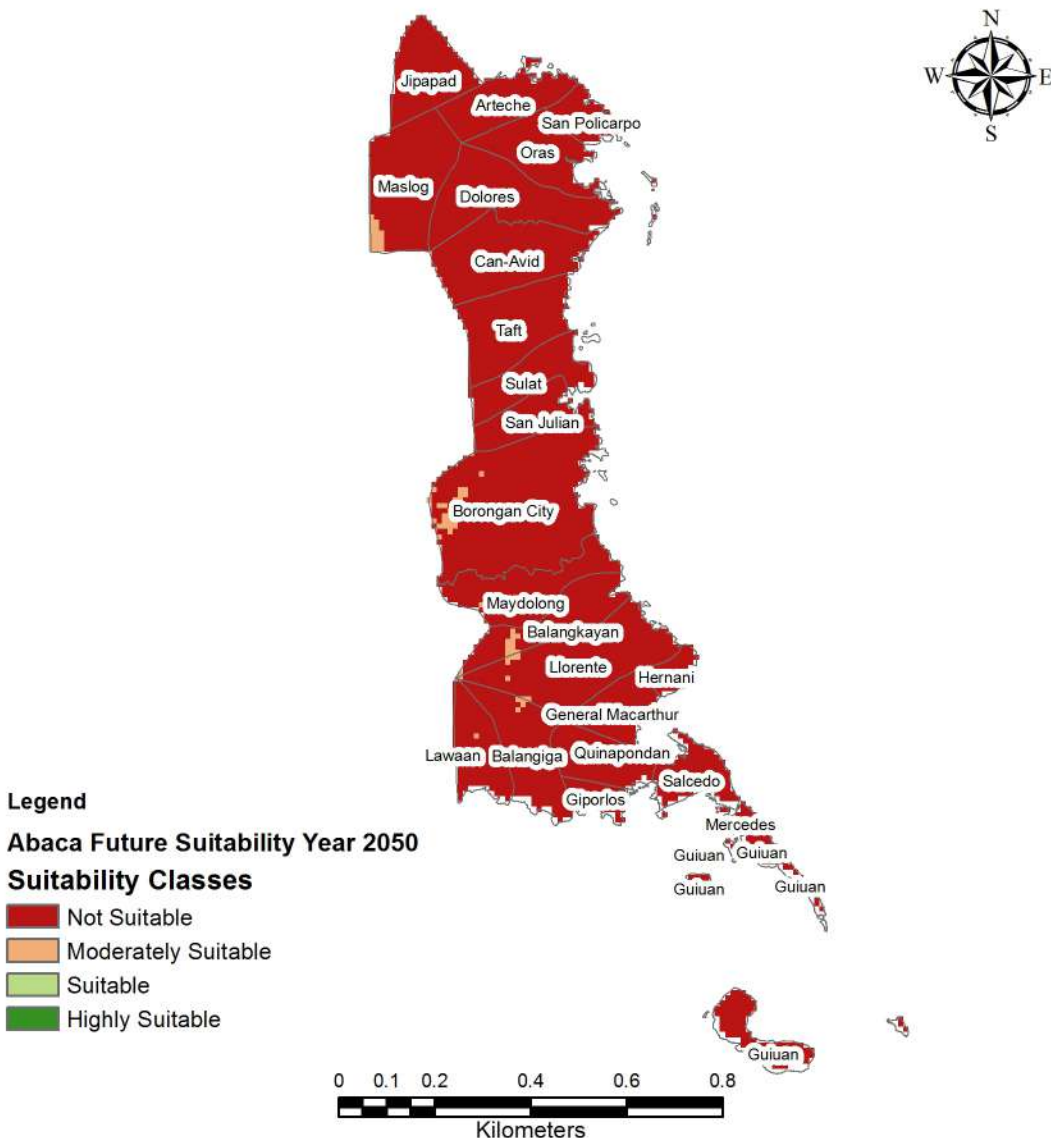

ABACA FUTURE SUITABILITY IN EASTERN SAMAR PROVINCE FOR THE YEAR 2050

BANANA FUTURE SUITABILITY IN EASTERN SAMAR PROVINCE FOR THE YEAR 2050

CACAO FUTURE SUITABILITY IN EASTERN SAMAR PROVINCE FOR THE YEAR 2050

IRRIGATED RICE FUTURE SUITABILITY IN EASTERN SAMAR PROVINCE FOR THE YEAR 2050

MAIZE FUTURE SUITABILITY IN EASTERN SAMAR PROVINCE FOR THE YEAR 2050

PAKBET VEGETABLES FUTURE SUITABILITY IN EASTERN SAMAR PROVINCE FOR THE YEAR 2050

RAINFED RICE FUTURE SUITABILITY IN EASTERN SAMAR PROVINCE FOR THE YEAR 2050

Legend

Rainfed Rice Future Suitability Year 2050

Suitability Classes

-  Not Suitable
-  Moderately Suitable
-  Suitable
-  Highly Suitable

0 0.1 0.2 0.4 0.6 0.8

Kilometers

UPLAND RICE FUTURE SUITABILITY IN EASTERN SAMAR PROVINCE FOR THE YEAR 2050

Legend

Upland Rice Future Suitability Year 2050

Suitability Classes

-  Not Suitable
-  Moderately Suitable
-  Suitable
-  Highly Suitable