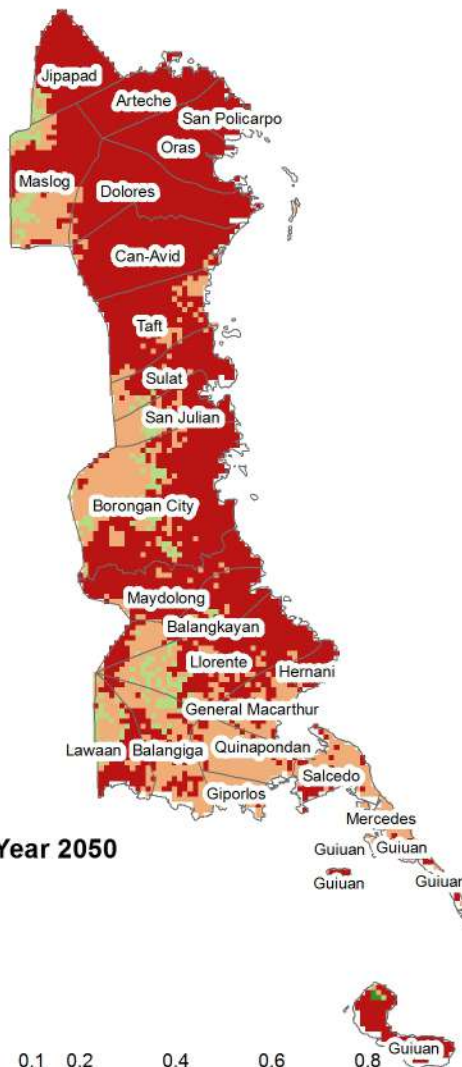

RAINFED RICE FUTURE SUITABILITY IN EASTERN SAMAR PROVINCE FOR THE YEAR 2050

Legend

Rainfed Rice Future Suitability Year 2050

Suitability Classes

-  Not Suitable
-  Moderately Suitable
-  Suitable
-  Highly Suitable

0 0.1 0.2 0.4 0.6 0.8

Kilometers

UPLAND RICE FUTURE SUITABILITY IN EASTERN SAMAR PROVINCE FOR THE YEAR 2050

Legend

Upland Rice Future Suitability Year 2050

Suitability Classes

-  Not Suitable
-  Moderately Suitable
-  Suitable
-  Highly Suitable

CASSAVA FUTURE SUITABILITY IN EASTERN SAMAR PROVINCE FOR THE YEAR 2050

Legend

Cassava Future Suitability Year 2050

Suitability Classes

-  Not Suitable
-  Moderately Suitable
-  Suitable
-  Highly Suitable