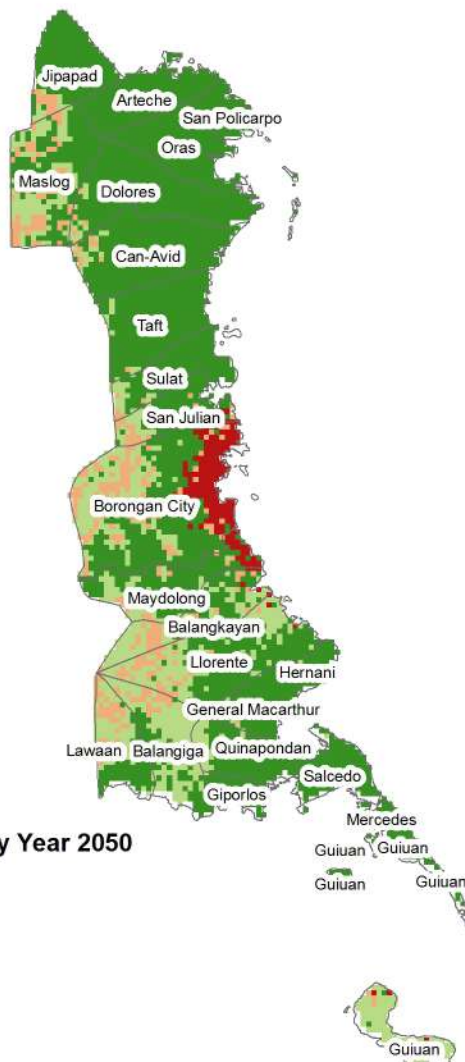

ABACA FUTURE SUITABILITY IN EASTERN SAMAR PROVINCE FOR THE YEAR 2050

BANANA FUTURE SUITABILITY IN EASTERN SAMAR PROVINCE FOR THE YEAR 2050

CACAO FUTURE SUITABILITY IN EASTERN SAMAR PROVINCE FOR THE YEAR 2050

IRRIGATED RICE FUTURE SUITABILITY IN EASTERN SAMAR PROVINCE FOR THE YEAR 2050

MAIZE FUTURE SUITABILITY IN EASTERN SAMAR PROVINCE FOR THE YEAR 2050

PAKBET VEGETABLES FUTURE SUITABILITY IN EASTERN SAMAR PROVINCE FOR THE YEAR 2050

RAINFED RICE FUTURE SUITABILITY IN EASTERN SAMAR PROVINCE FOR THE YEAR 2050

Legend

Rainfed Rice Future Suitability Year 2050

Suitability Classes

-  Not Suitable
-  Moderately Suitable
-  Suitable
-  Highly Suitable

0 0.1 0.2 0.4 0.6 0.8

Kilometers

UPLAND RICE FUTURE SUITABILITY IN EASTERN SAMAR PROVINCE FOR THE YEAR 2050

Legend

Upland Rice Future Suitability Year 2050

Suitability Classes

-  Not Suitable
-  Moderately Suitable
-  Suitable
-  Highly Suitable