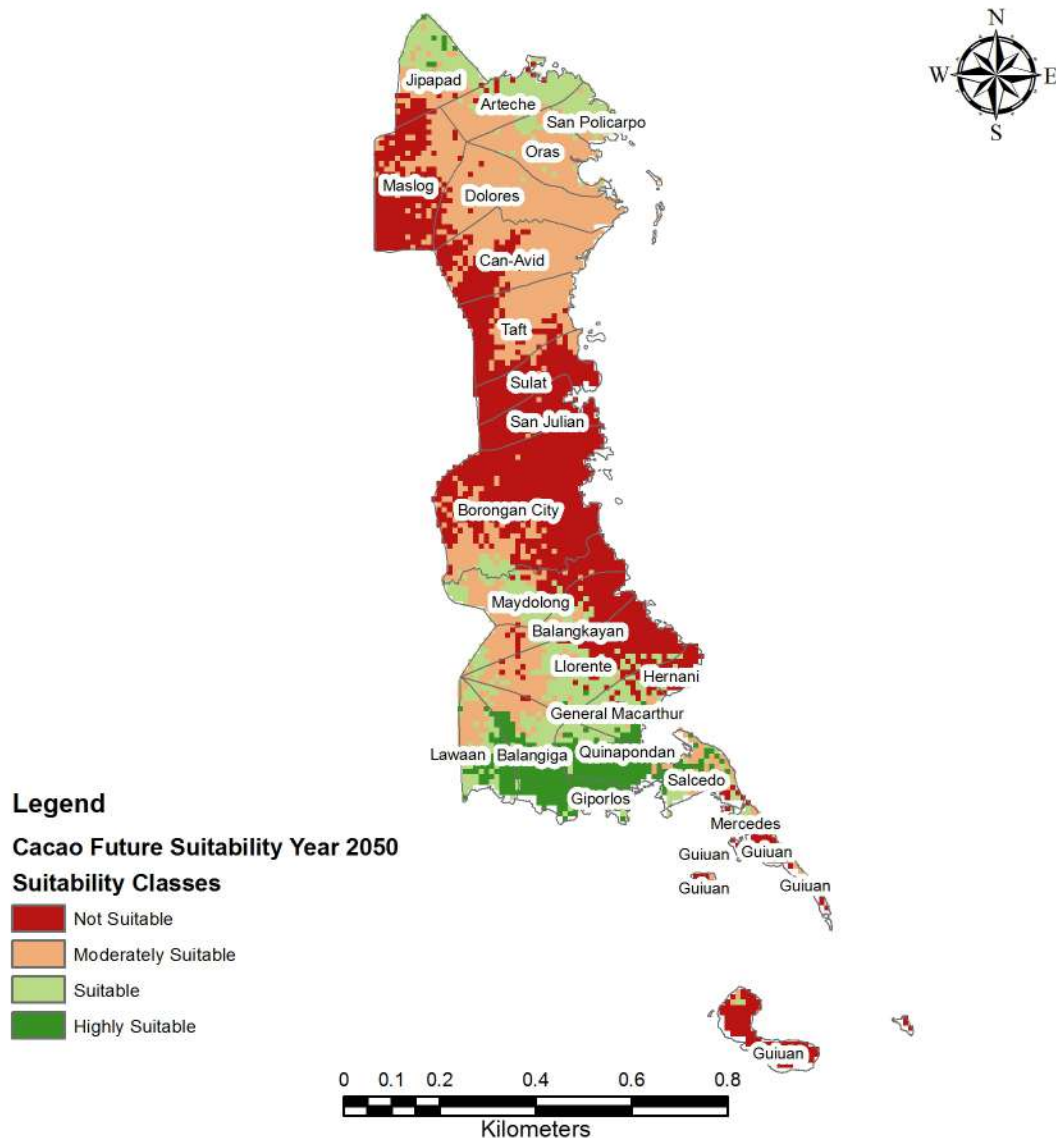

ABACA FUTURE SUITABILITY IN EASTERN SAMAR PROVINCE FOR THE YEAR 2050

BANANA FUTURE SUITABILITY IN EASTERN SAMAR PROVINCE FOR THE YEAR 2050

CACAO FUTURE SUITABILITY IN EASTERN SAMAR PROVINCE FOR THE YEAR 2050

IRRIGATED RICE FUTURE SUITABILITY IN EASTERN SAMAR PROVINCE FOR THE YEAR 2050

MAIZE FUTURE SUITABILITY IN EASTERN SAMAR PROVINCE FOR THE YEAR 2050

PAKBET VEGETABLES FUTURE SUITABILITY IN EASTERN SAMAR PROVINCE FOR THE YEAR 2050

RAINFED RICE FUTURE SUITABILITY IN EASTERN SAMAR PROVINCE FOR THE YEAR 2050

Legend

Rainfed Rice Future Suitability Year 2050

Suitability Classes

-  Not Suitable
-  Moderately Suitable
-  Suitable
-  Highly Suitable

0 0.1 0.2 0.4 0.6 0.8

Kilometers

UPLAND RICE FUTURE SUITABILITY IN EASTERN SAMAR PROVINCE FOR THE YEAR 2050

Legend

Upland Rice Future Suitability Year 2050

Suitability Classes

-  Not Suitable
-  Moderately Suitable
-  Suitable
-  Highly Suitable