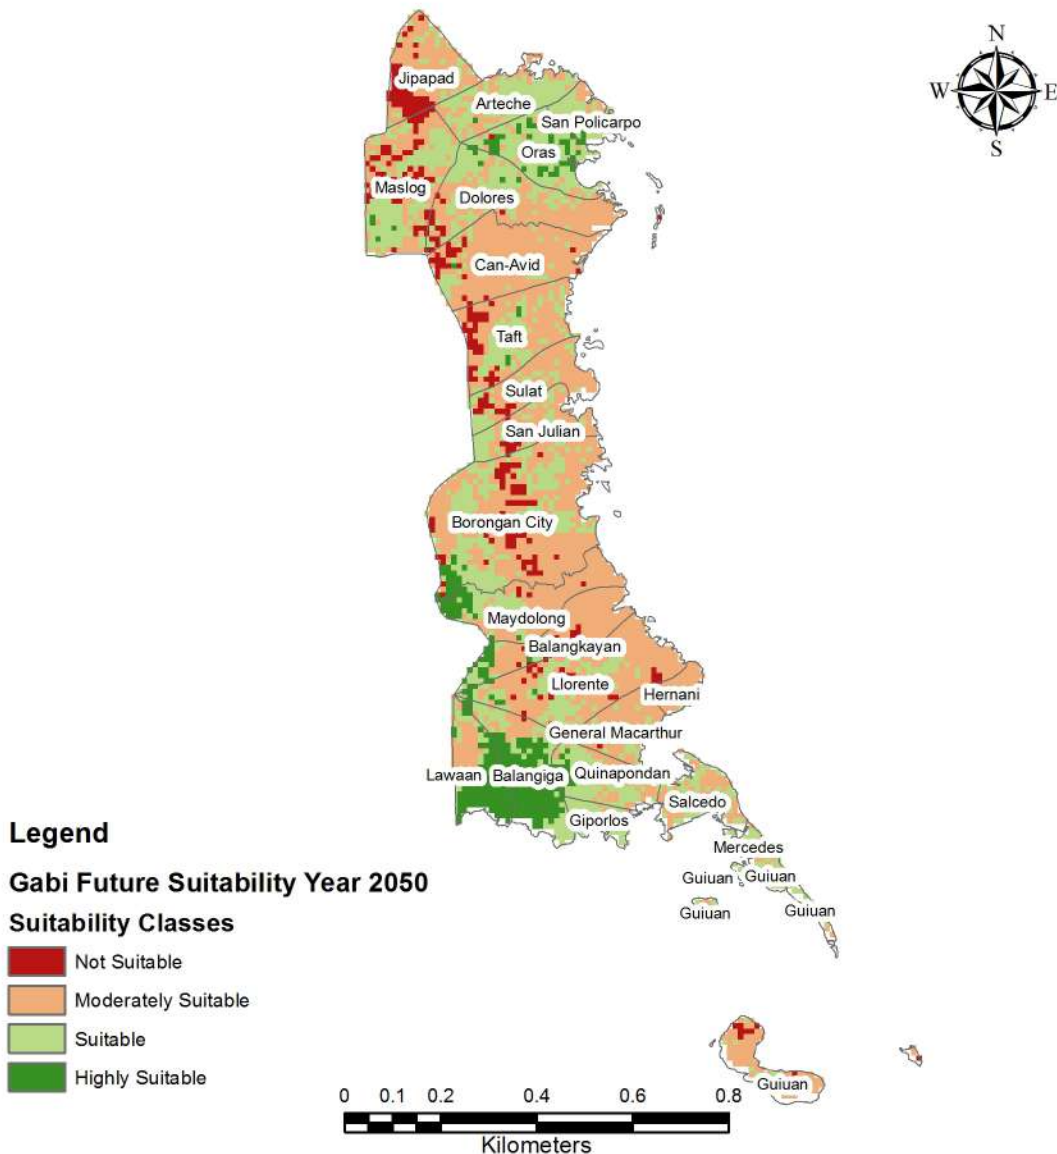

0 0.1 0.2 0.4 0.6 0.8

Kilometers

UPLAND RICE FUTURE SUITABILITY IN EASTERN SAMAR PROVINCE FOR THE YEAR 2050

Legend

Upland Rice Future Suitability Year 2050

Suitability Classes

-  Not Suitable
-  Moderately Suitable
-  Suitable
-  Highly Suitable

CASSAVA FUTURE SUITABILITY IN EASTERN SAMAR PROVINCE FOR THE YEAR 2050

Legend

Cassava Future Suitability Year 2050

Suitability Classes

-  Not Suitable
-  Moderately Suitable
-  Suitable
-  Highly Suitable

COFFEE FUTURE SUITABILITY IN EASTERN SAMAR PROVINCE FOR THE YEAR 2050

GABI FUTURE SUITABILITY IN EASTERN SAMAR PROVINCE FOR THE YEAR 2050

GINGER FUTURE SUITABILITY IN EASTERN SAMAR PROVINCE FOR THE YEAR 2050