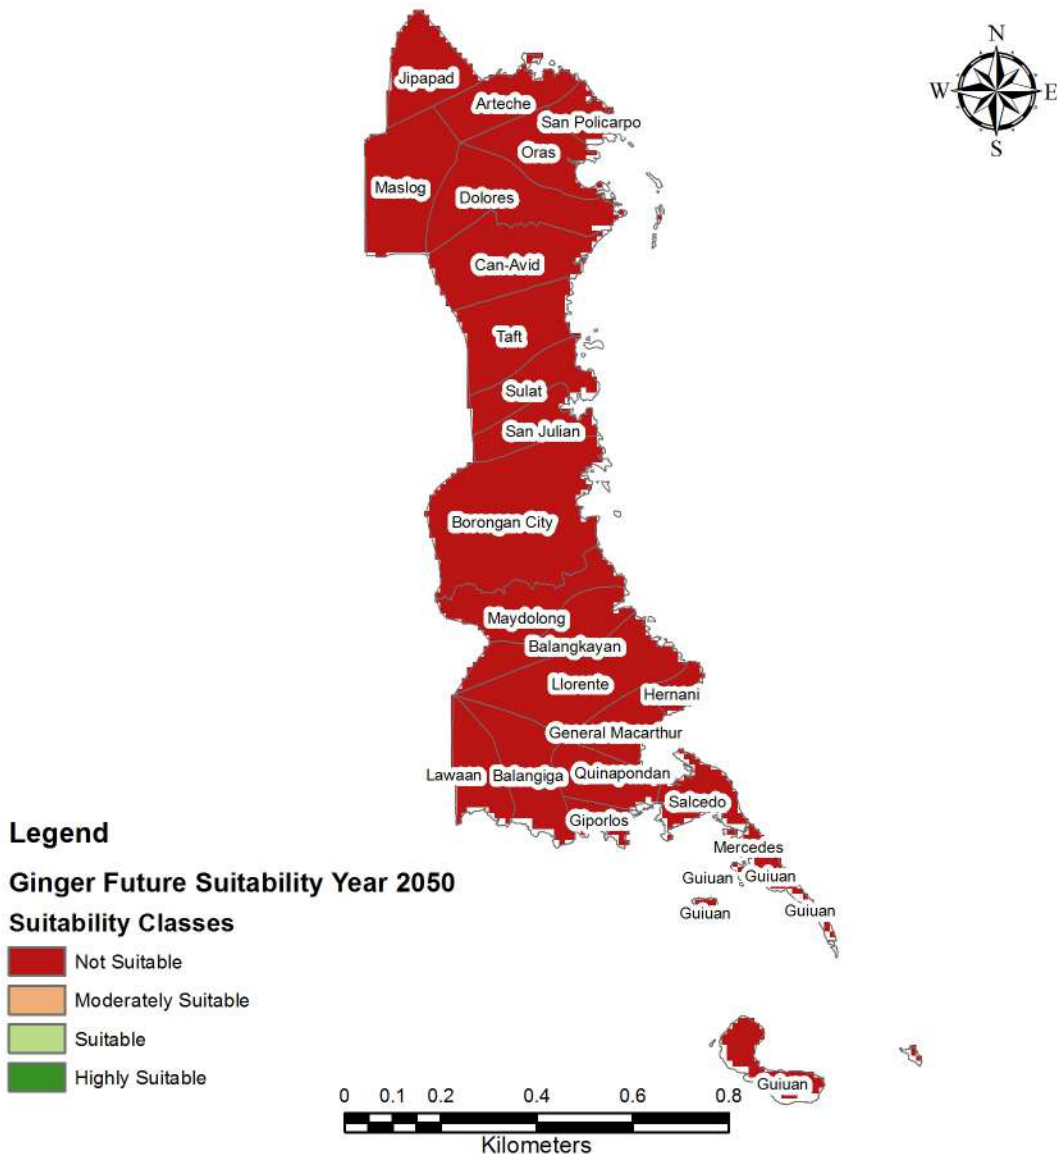

GINGER FUTURE SUITABILITY IN EASTERN SAMAR PROVINCE FOR THE YEAR 2050