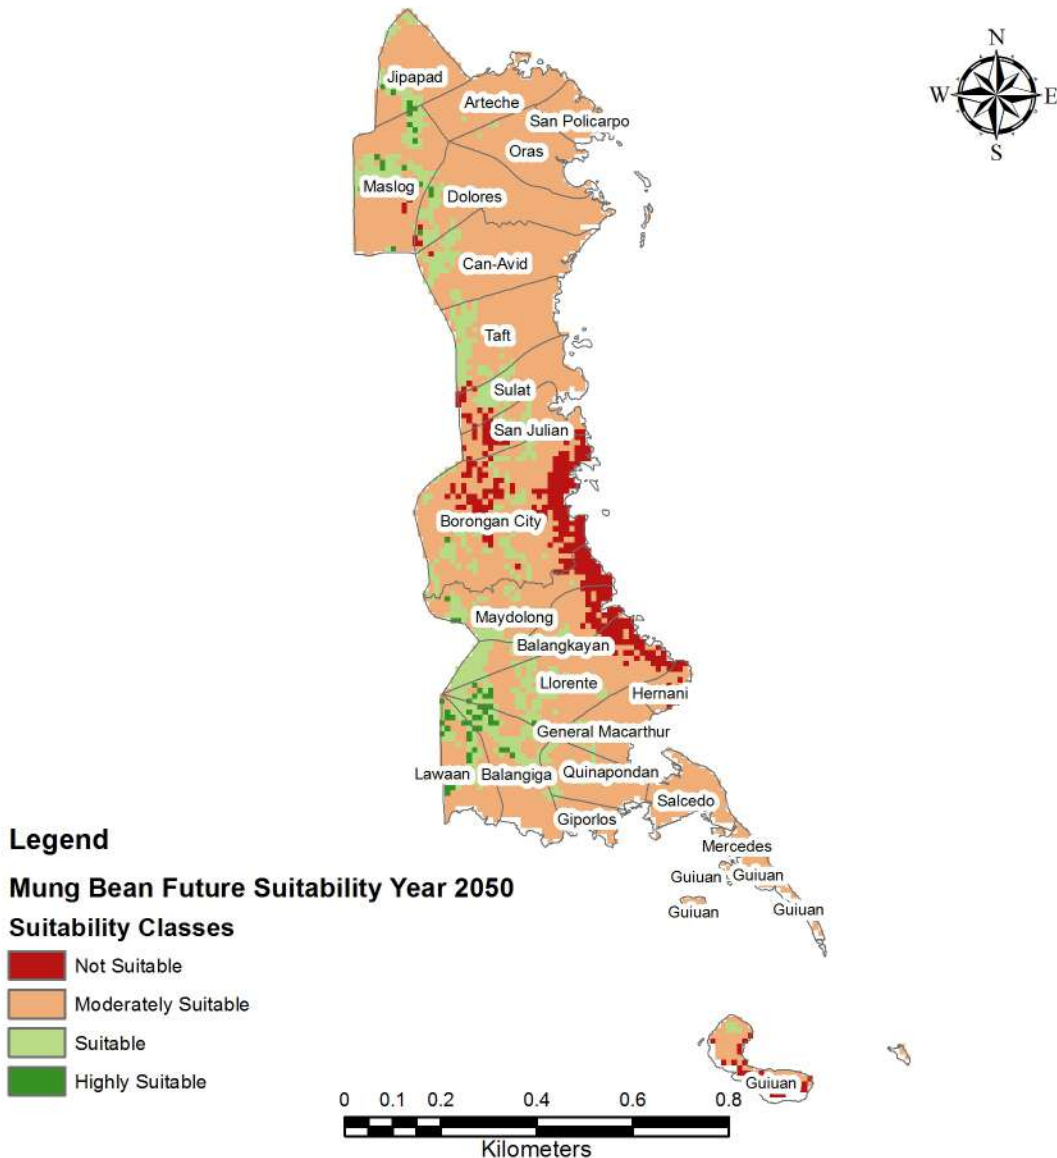

MUNG BEAN FUTURE SUITABILITY IN EASTERN SAMAR PROVINCE FOR THE YEAR 2050