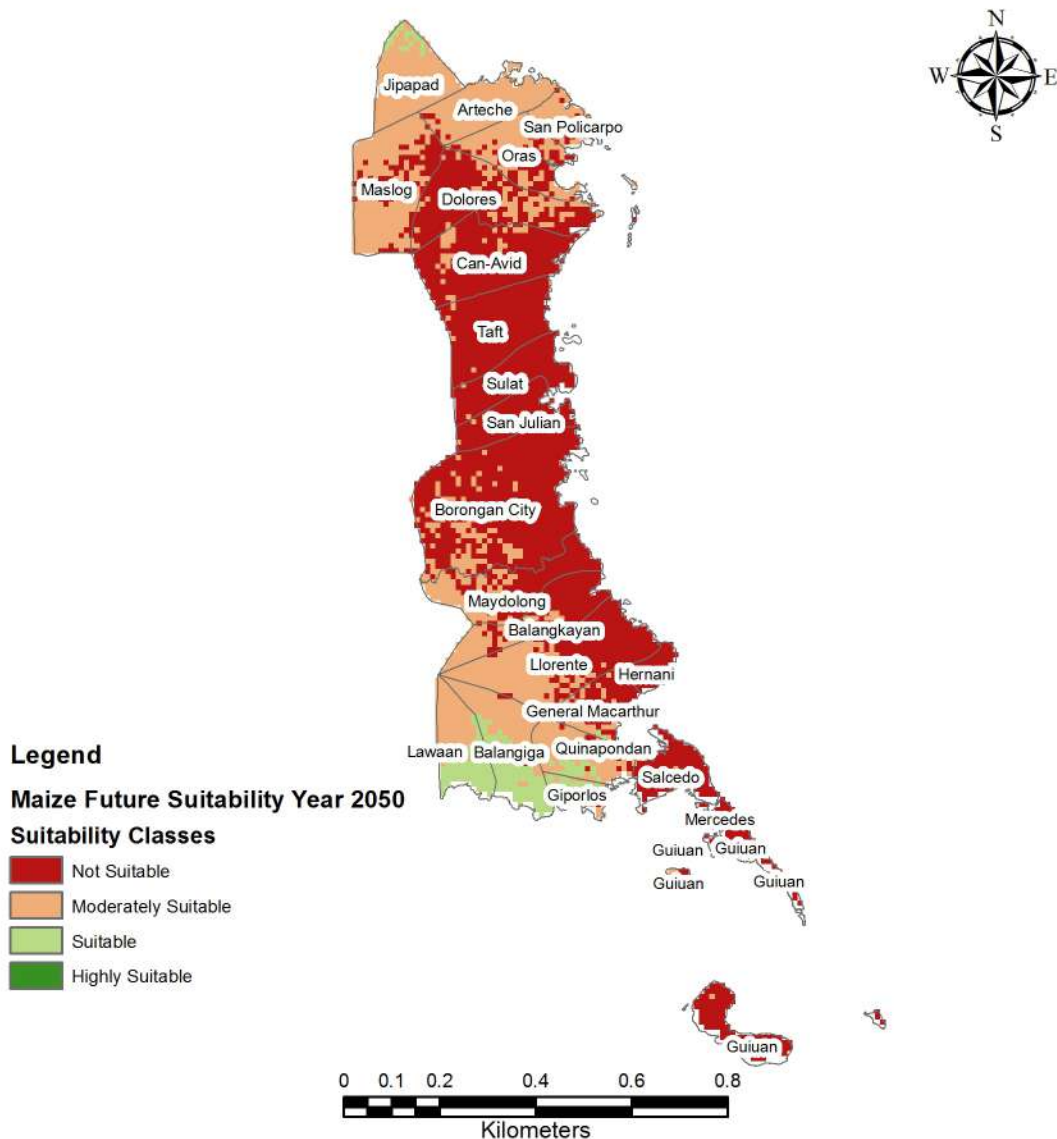

ABACA FUTURE SUITABILITY IN EASTERN SAMAR PROVINCE FOR THE YEAR 2050

BANANA FUTURE SUITABILITY IN EASTERN SAMAR PROVINCE FOR THE YEAR 2050

CACAO FUTURE SUITABILITY IN EASTERN SAMAR PROVINCE FOR THE YEAR 2050

IRRIGATED RICE FUTURE SUITABILITY IN EASTERN SAMAR PROVINCE FOR THE YEAR 2050

MAIZE FUTURE SUITABILITY IN EASTERN SAMAR PROVINCE FOR THE YEAR 2050

PAKBET VEGETABLES FUTURE SUITABILITY IN EASTERN SAMAR PROVINCE FOR THE YEAR 2050

RAINFED RICE FUTURE SUITABILITY IN EASTERN SAMAR PROVINCE FOR THE YEAR 2050

Legend

Rainfed Rice Future Suitability Year 2050

Suitability Classes

-  Not Suitable
-  Moderately Suitable
-  Suitable
-  Highly Suitable