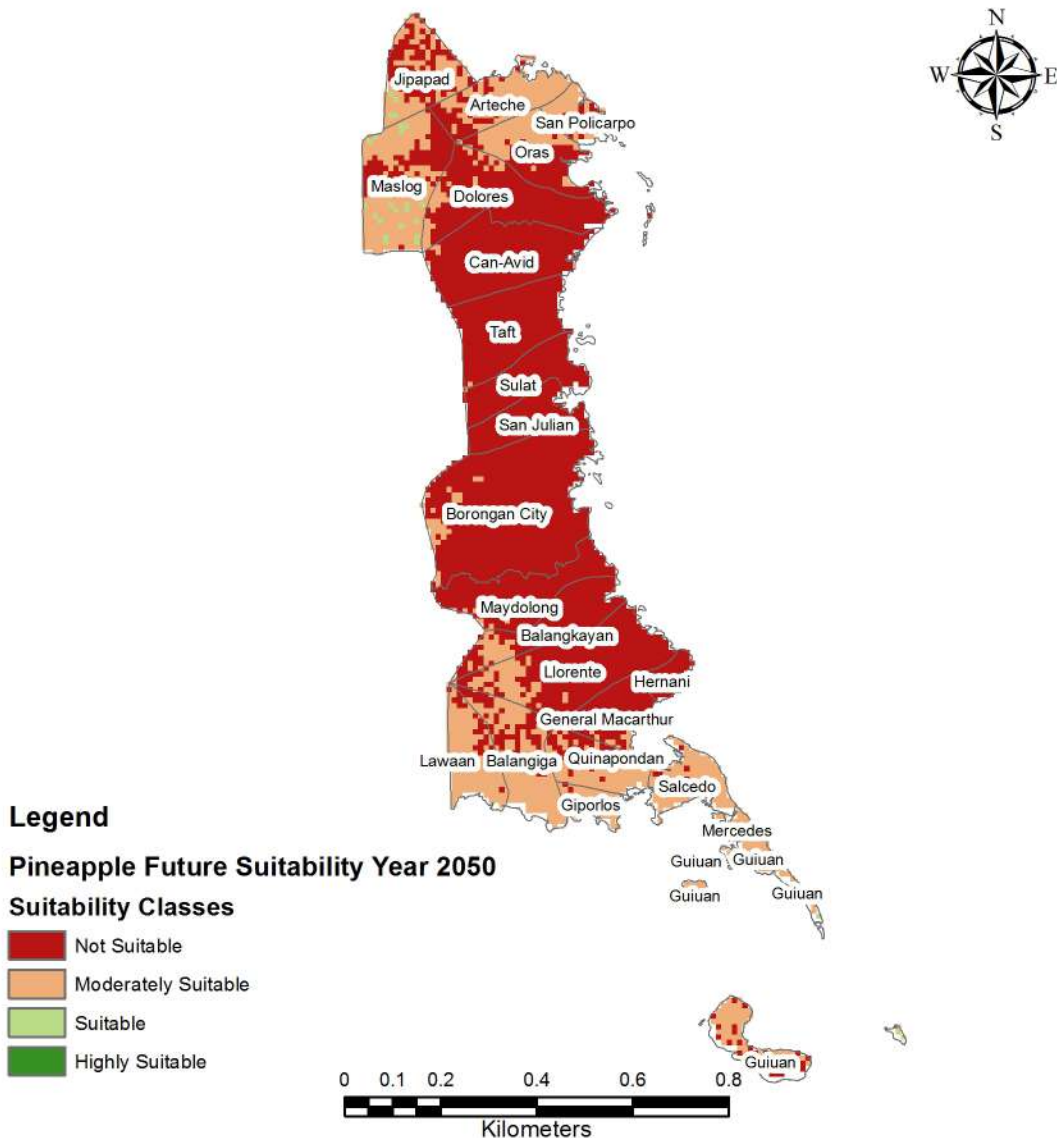

COFFEE FUTURE SUITABILITY IN EASTERN SAMAR PROVINCE FOR THE YEAR 2050

GABI FUTURE SUITABILITY IN EASTERN SAMAR PROVINCE FOR THE YEAR 2050

GINGER FUTURE SUITABILITY IN EASTERN SAMAR PROVINCE FOR THE YEAR 2050

JACKFRUIT FUTURE SUITABILITY IN EASTERN SAMAR PROVINCE FOR THE YEAR 2050

MUNG BEAN FUTURE SUITABILITY IN EASTERN SAMAR PROVINCE FOR THE YEAR 2050

NAPIER FUTURE SUITABILITY IN EASTERN SAMAR PROVINCE FOR THE YEAR 2050

PALAWAN FUTURE SUITABILITY IN EASTERN SAMAR PROVINCE FOR THE YEAR 2050

PEANUT FUTURE SUITABILITY IN EASTERN SAMAR PROVINCE FOR THE YEAR 2050

PINEAPPLE FUTURE SUITABILITY IN EASTERN SAMAR PROVINCE FOR THE YEAR 2050

SWEET POTATO FUTURE SUITABILITY IN EASTERN SAMAR PROVINCE FOR THE YEAR 2050