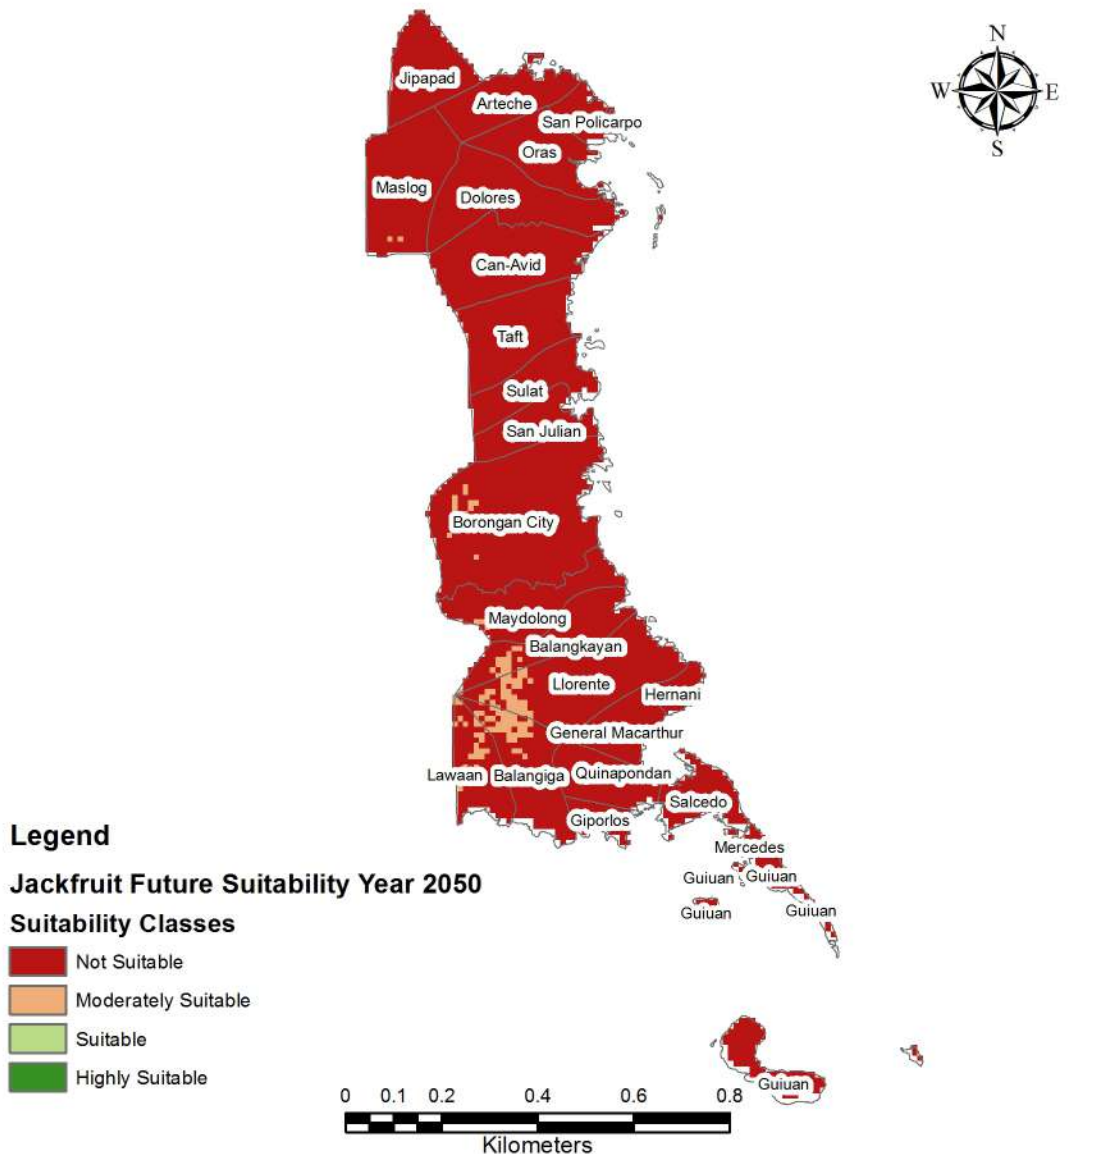

JACKFRUIT FUTURE SUITABILITY IN EASTERN SAMAR PROVINCE FOR THE YEAR 2050