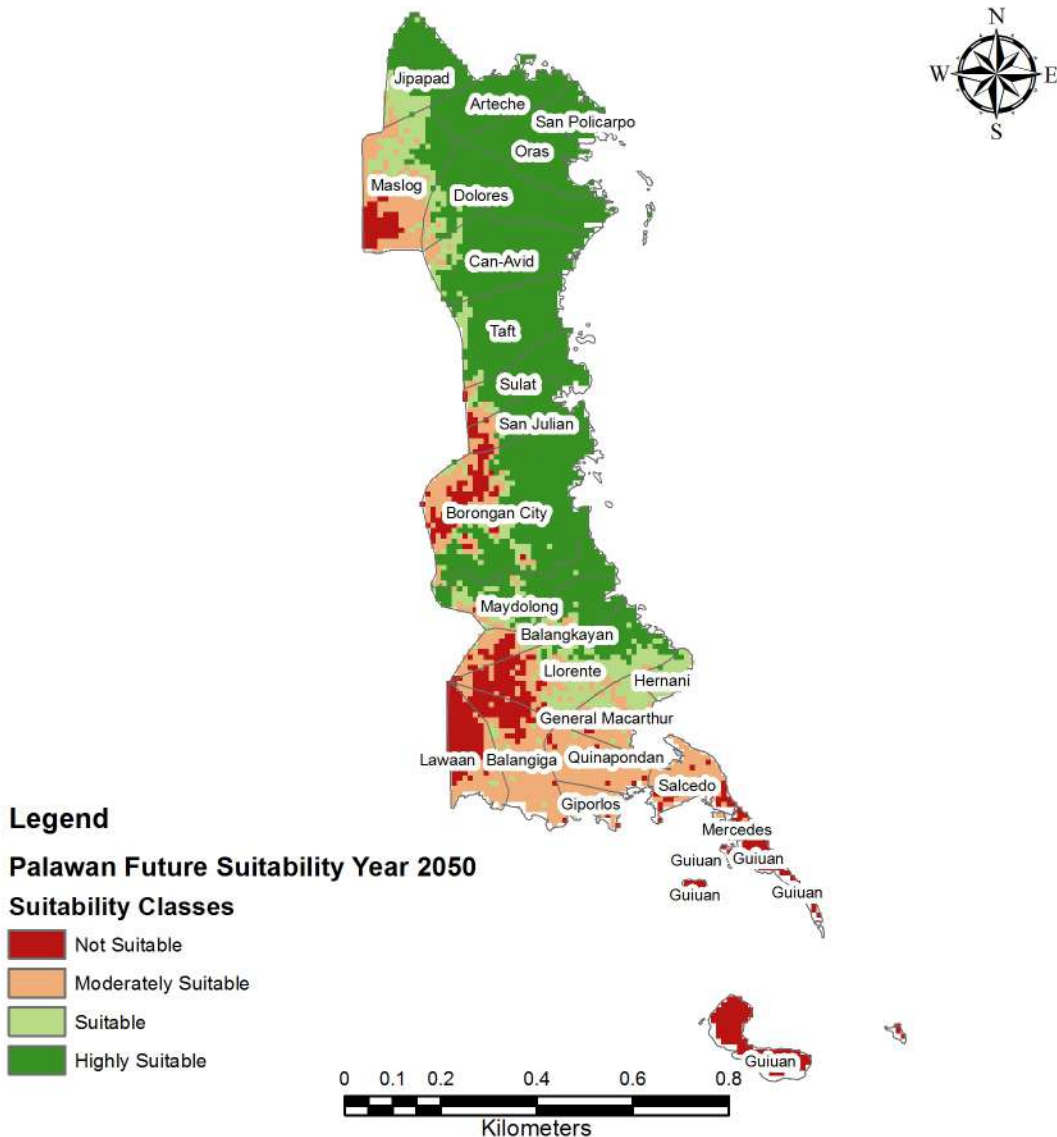

COFFEE FUTURE SUITABILITY IN EASTERN SAMAR PROVINCE FOR THE YEAR 2050

GABI FUTURE SUITABILITY IN EASTERN SAMAR PROVINCE FOR THE YEAR 2050

GINGER FUTURE SUITABILITY IN EASTERN SAMAR PROVINCE FOR THE YEAR 2050

JACKFRUIT FUTURE SUITABILITY IN EASTERN SAMAR PROVINCE FOR THE YEAR 2050

MUNG BEAN FUTURE SUITABILITY IN EASTERN SAMAR PROVINCE FOR THE YEAR 2050

NAPIER FUTURE SUITABILITY IN EASTERN SAMAR PROVINCE FOR THE YEAR 2050

PALAWAN FUTURE SUITABILITY IN EASTERN SAMAR PROVINCE FOR THE YEAR 2050

PEANUT FUTURE SUITABILITY IN EASTERN SAMAR PROVINCE FOR THE YEAR 2050

PINEAPPLE FUTURE SUITABILITY IN EASTERN SAMAR PROVINCE FOR THE YEAR 2050

SWEET POTATO FUTURE SUITABILITY IN EASTERN SAMAR PROVINCE FOR THE YEAR 2050