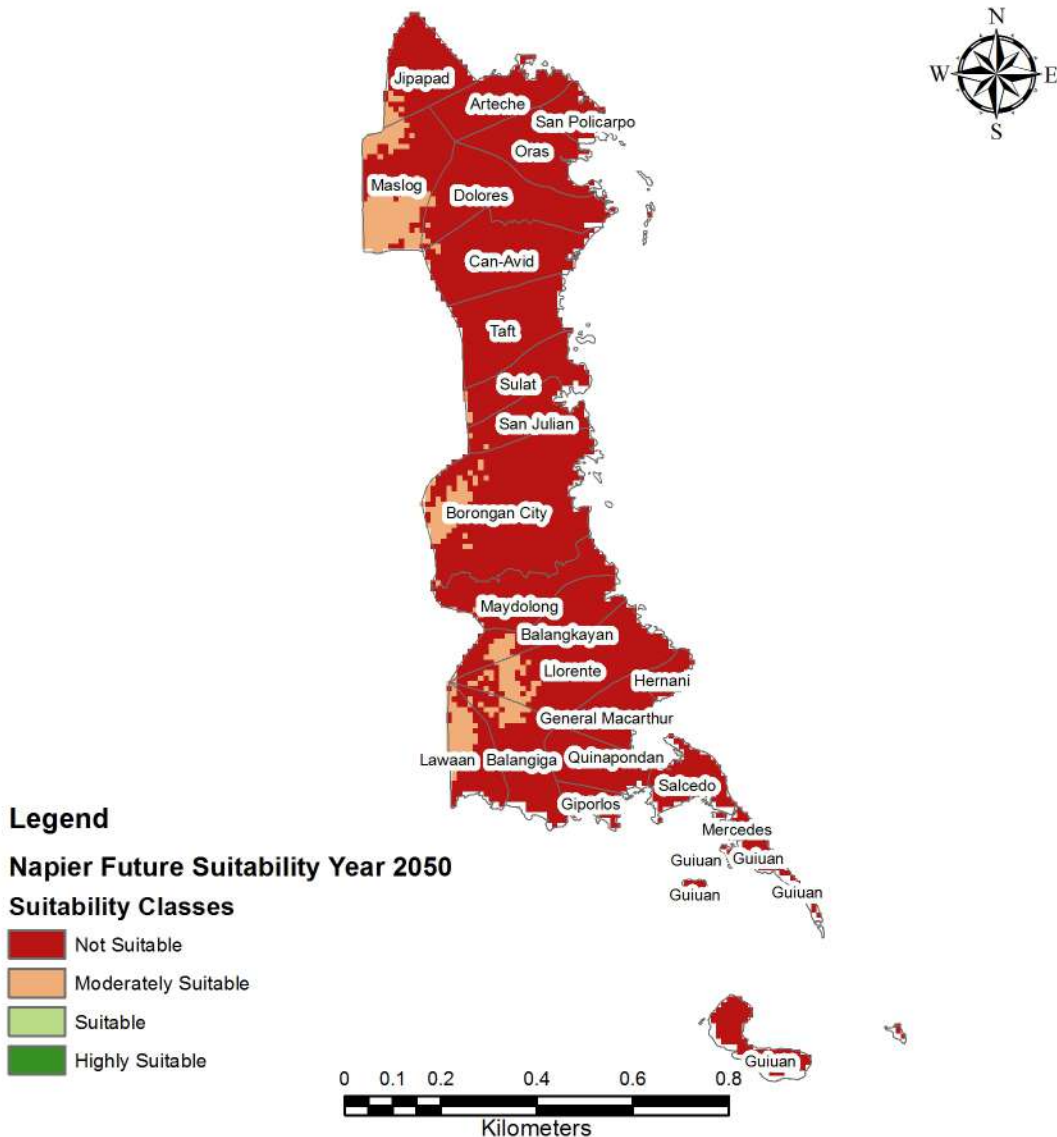

NAPIER FUTURE SUITABILITY IN EASTERN SAMAR PROVINCE FOR THE YEAR 2050