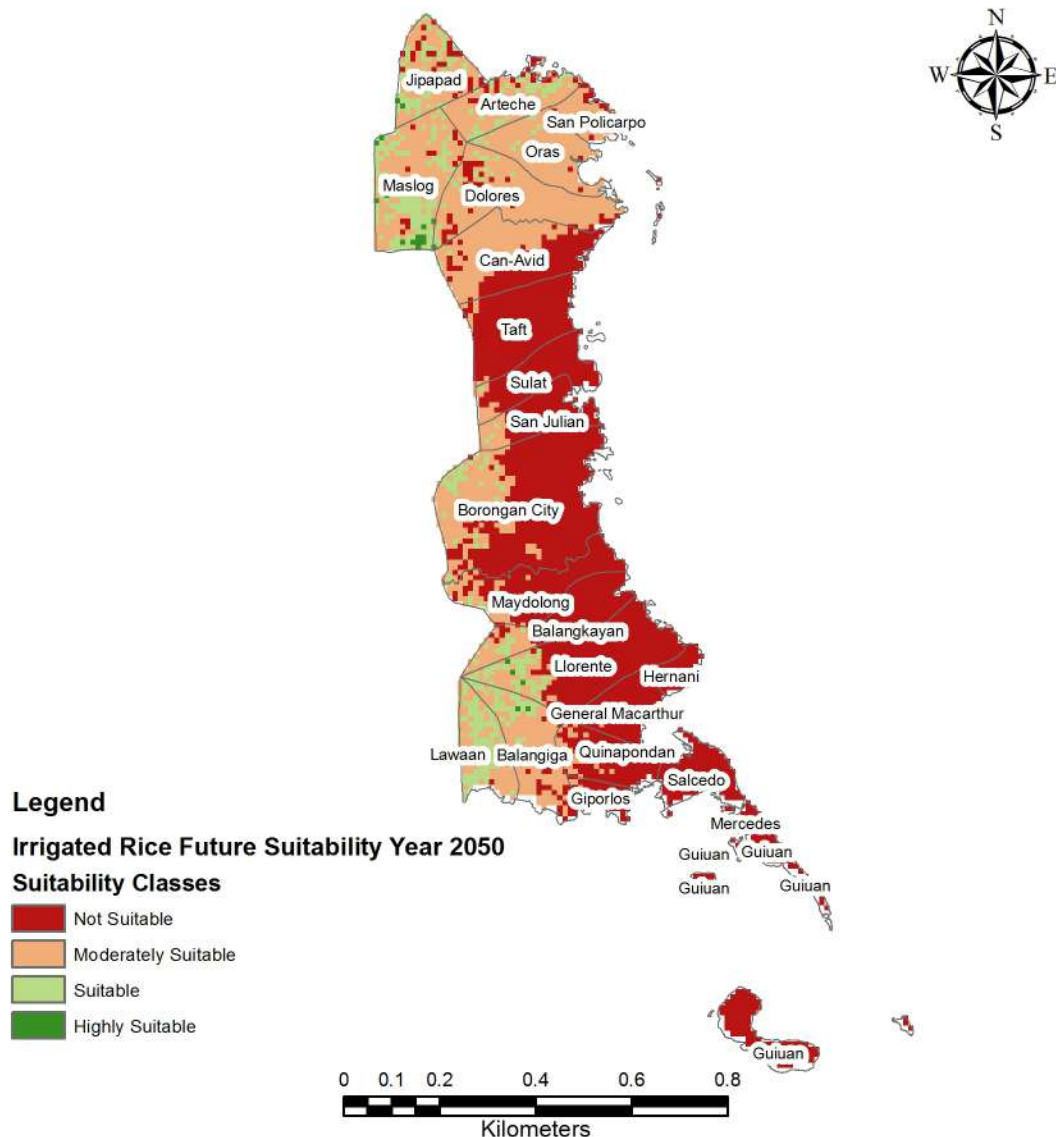

ABACA FUTURE SUITABILITY IN EASTERN SAMAR PROVINCE FOR THE YEAR 2050

BANANA FUTURE SUITABILITY IN EASTERN SAMAR PROVINCE FOR THE YEAR 2050

CACAO FUTURE SUITABILITY IN EASTERN SAMAR PROVINCE FOR THE YEAR 2050

IRRIGATED RICE FUTURE SUITABILITY IN EASTERN SAMAR PROVINCE FOR THE YEAR 2050

MAIZE FUTURE SUITABILITY IN EASTERN SAMAR PROVINCE FOR THE YEAR 2050

PAKBET VEGETABLES FUTURE SUITABILITY IN EASTERN SAMAR PROVINCE FOR THE YEAR 2050

RAINFED RICE FUTURE SUITABILITY IN EASTERN SAMAR PROVINCE FOR THE YEAR 2050

Legend

Rainfed Rice Future Suitability Year 2050

Suitability Classes

-  Not Suitable
-  Moderately Suitable
-  Suitable
-  Highly Suitable

0 0.1 0.2 0.4 0.6 0.8

Kilometers

UPLAND RICE FUTURE SUITABILITY IN EASTERN SAMAR PROVINCE FOR THE YEAR 2050

Legend

Upland Rice Future Suitability Year 2050

Suitability Classes

-  Not Suitable
-  Moderately Suitable
-  Suitable
-  Highly Suitable