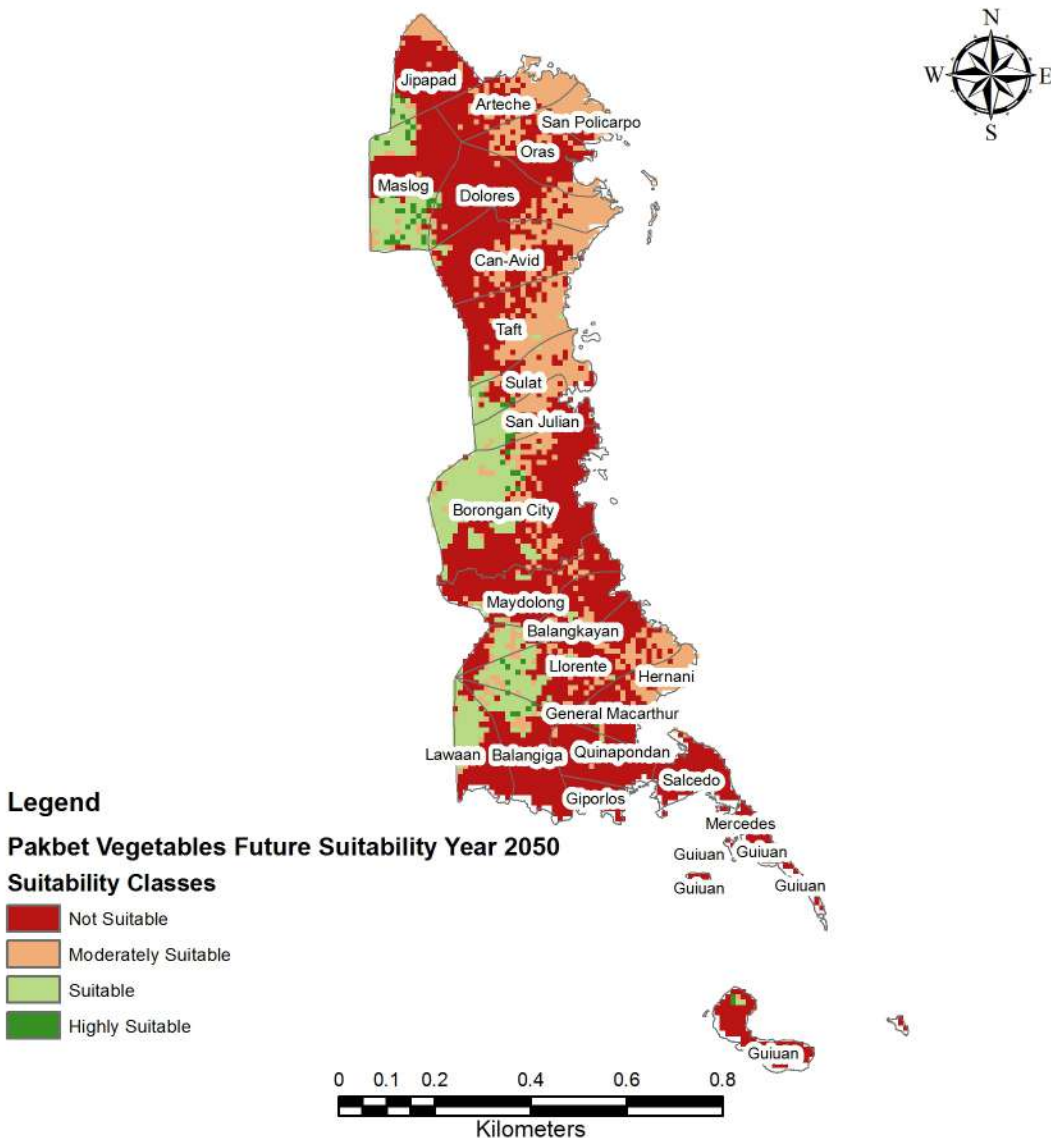

ABACA FUTURE SUITABILITY IN EASTERN SAMAR PROVINCE FOR THE YEAR 2050

BANANA FUTURE SUITABILITY IN EASTERN SAMAR PROVINCE FOR THE YEAR 2050

CACAO FUTURE SUITABILITY IN EASTERN SAMAR PROVINCE FOR THE YEAR 2050

IRRIGATED RICE FUTURE SUITABILITY IN EASTERN SAMAR PROVINCE FOR THE YEAR 2050

MAIZE FUTURE SUITABILITY IN EASTERN SAMAR PROVINCE FOR THE YEAR 2050

PAKBET VEGETABLES FUTURE SUITABILITY IN EASTERN SAMAR PROVINCE FOR THE YEAR 2050

RAINFED RICE FUTURE SUITABILITY IN EASTERN SAMAR PROVINCE FOR THE YEAR 2050

Legend

Rainfed Rice Future Suitability Year 2050

Suitability Classes

-  Not Suitable
-  Moderately Suitable
-  Suitable
-  Highly Suitable

0 0.1 0.2 0.4 0.6 0.8

Kilometers

UPLAND RICE FUTURE SUITABILITY IN EASTERN SAMAR PROVINCE FOR THE YEAR 2050

Legend

Upland Rice Future Suitability Year 2050

Suitability Classes

-  Not Suitable
-  Moderately Suitable
-  Suitable
-  Highly Suitable