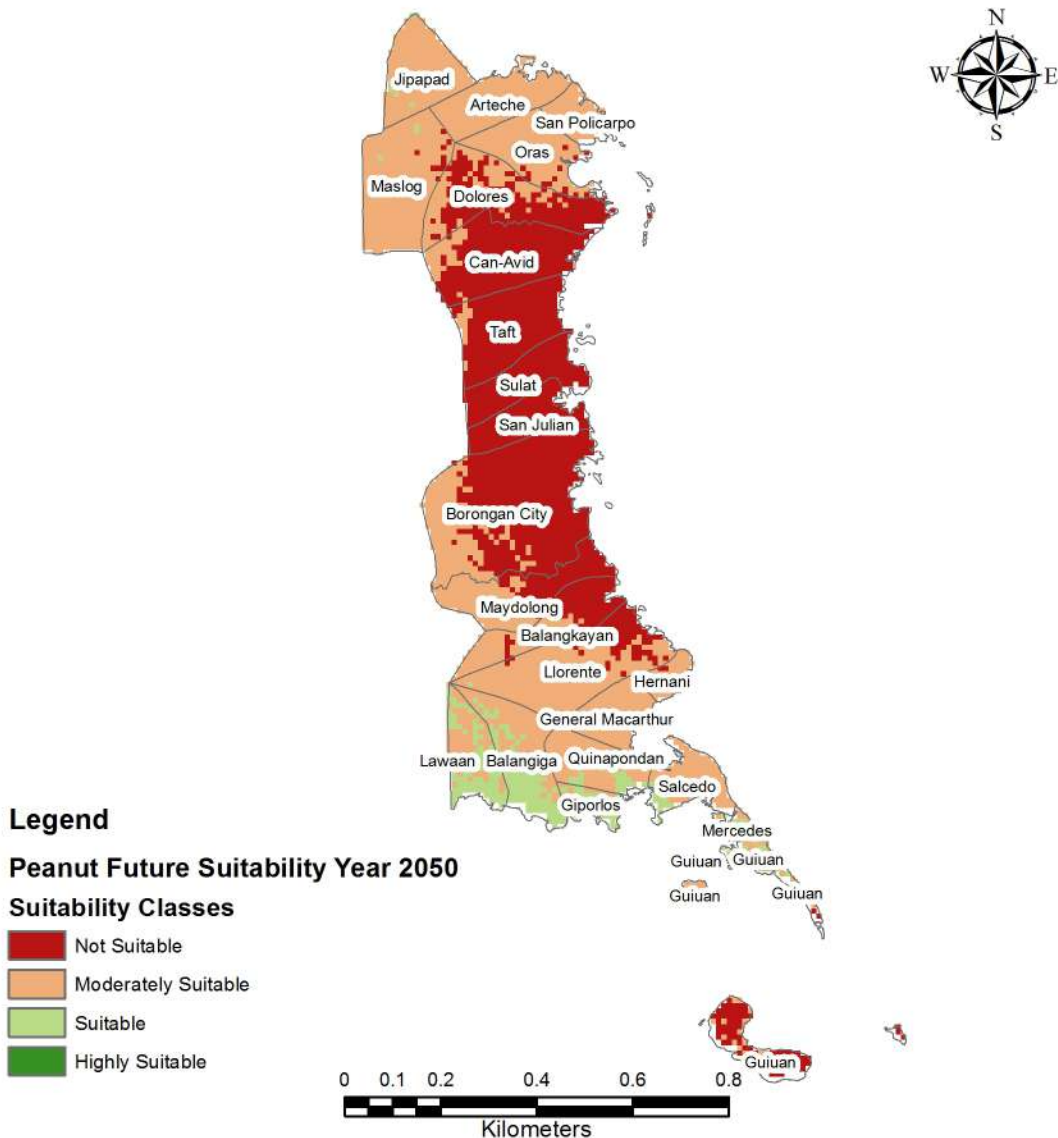

PEANUT FUTURE SUITABILITY IN EASTERN SAMAR PROVINCE FOR THE YEAR 2050