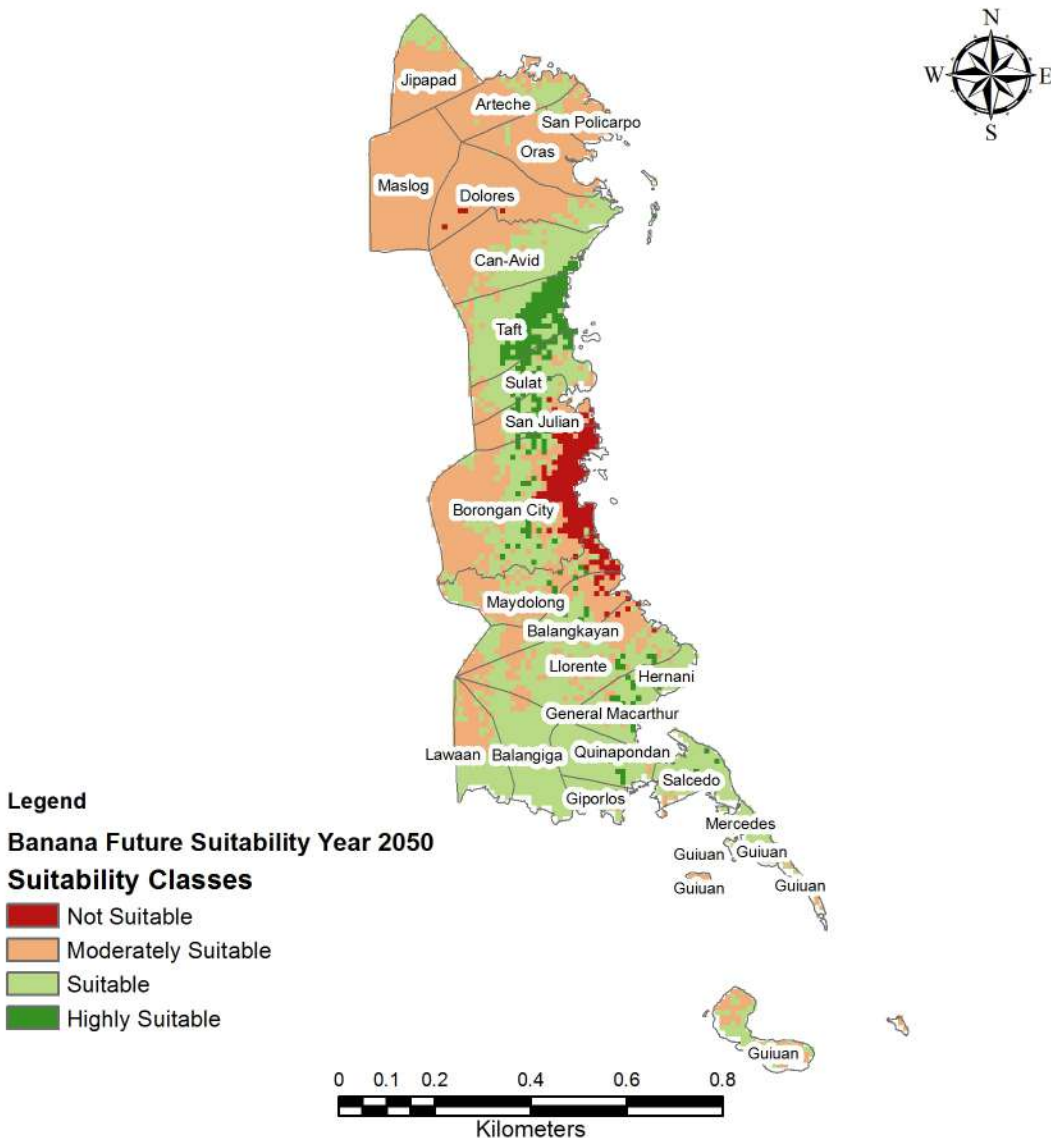

ABACA FUTURE SUITABILITY IN EASTERN SAMAR PROVINCE FOR THE YEAR 2050

BANANA FUTURE SUITABILITY IN EASTERN SAMAR PROVINCE FOR THE YEAR 2050

CACAO FUTURE SUITABILITY IN EASTERN SAMAR PROVINCE FOR THE YEAR 2050

IRRIGATED RICE FUTURE SUITABILITY IN EASTERN SAMAR PROVINCE FOR THE YEAR 2050

MAIZE FUTURE SUITABILITY IN EASTERN SAMAR PROVINCE FOR THE YEAR 2050

PAKBET VEGETABLES FUTURE SUITABILITY IN EASTERN SAMAR PROVINCE FOR THE YEAR 2050

RAINFED RICE FUTURE SUITABILITY IN EASTERN SAMAR PROVINCE FOR THE YEAR 2050

Legend

Rainfed Rice Future Suitability Year 2050

Suitability Classes

-  Not Suitable
-  Moderately Suitable
-  Suitable
-  Highly Suitable