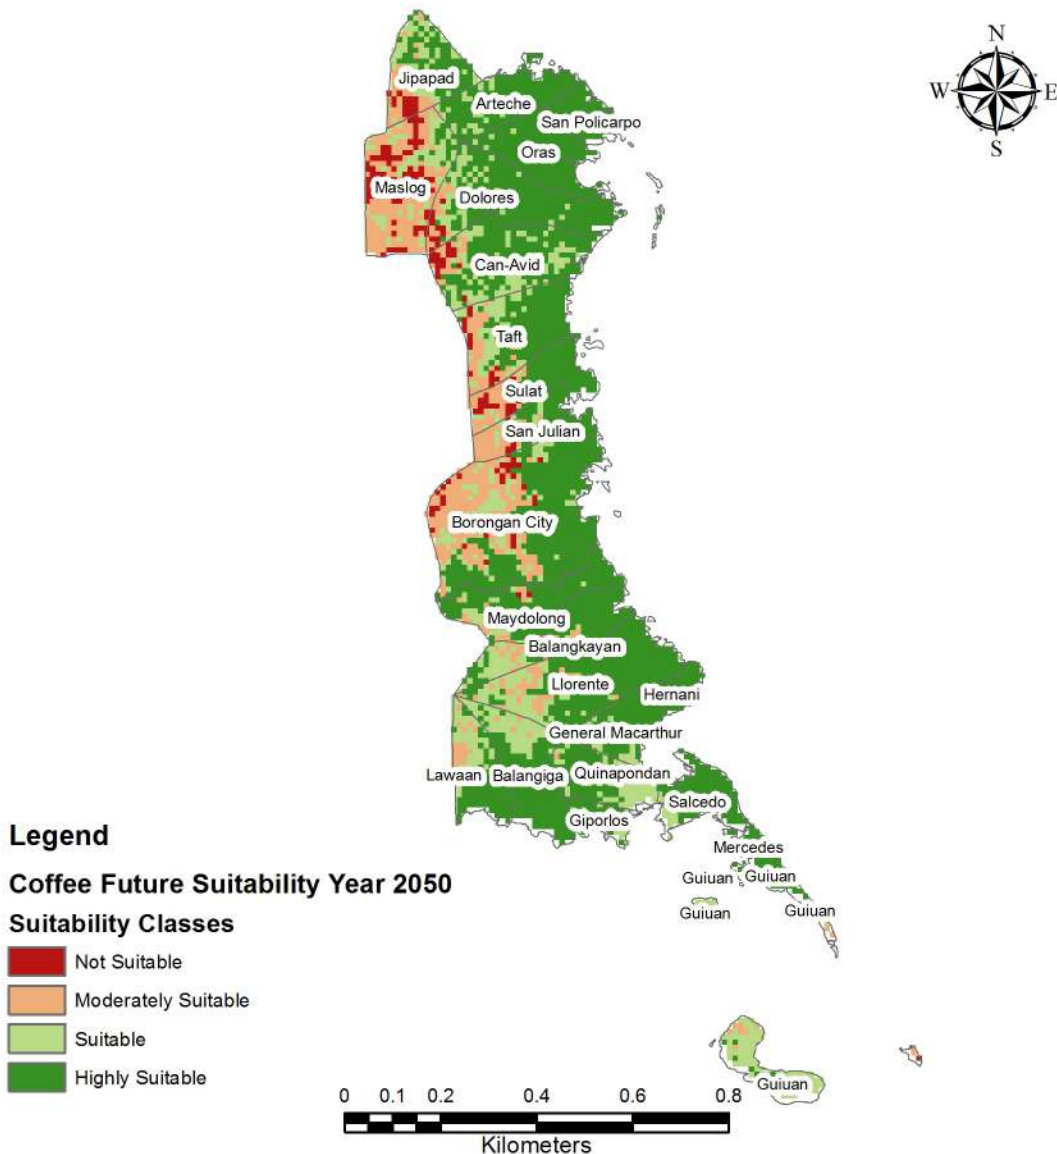

COFFEE FUTURE SUITABILITY IN EASTERN SAMAR PROVINCE FOR THE YEAR 2050