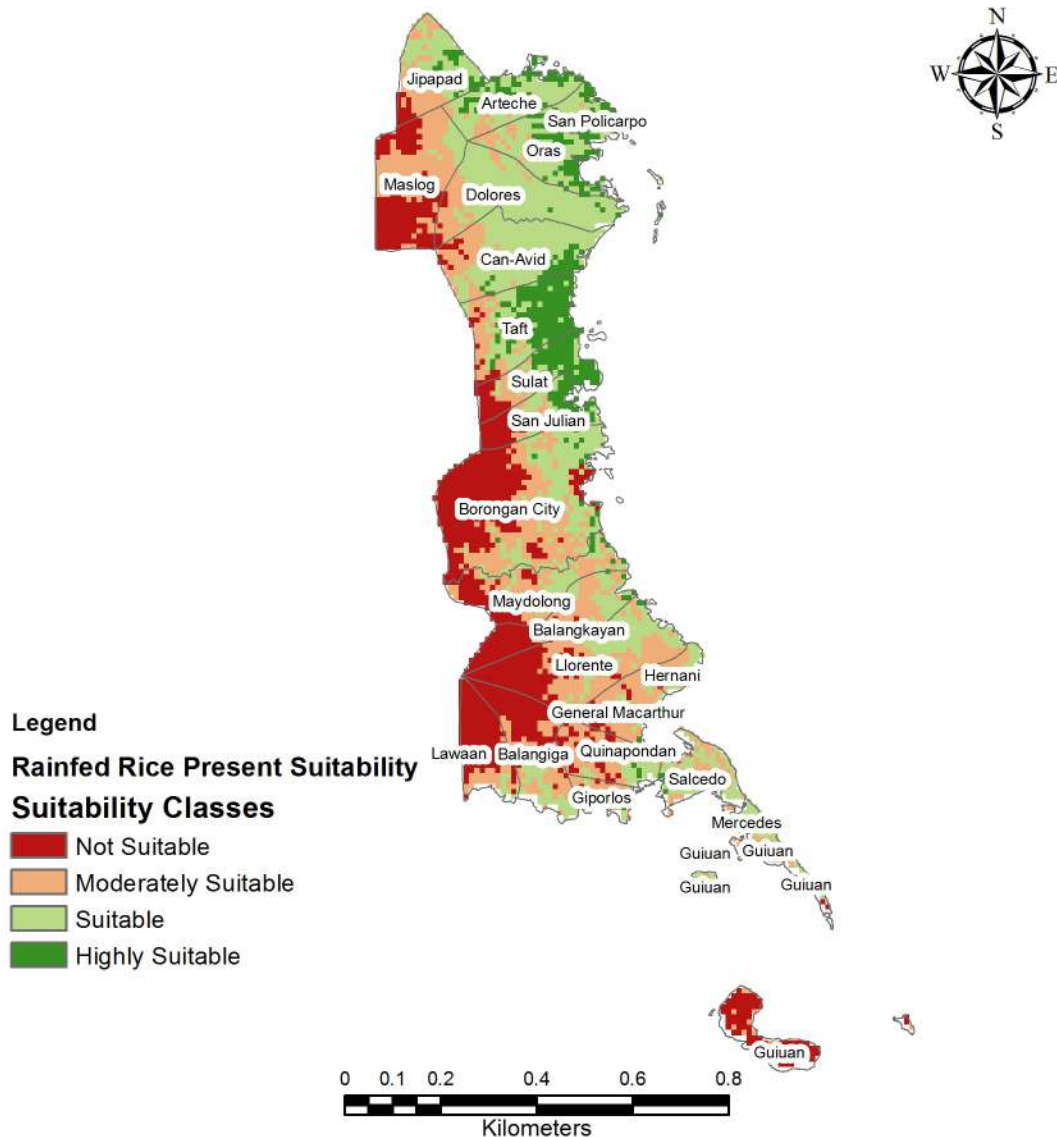

-  Not Suitable
-  Moderately Suitable
-  Suitable
-  Highly Suitable

0 0.1 0.2 0.4 0.6 0.8

Kilometers

IRRIGATED RICE PRESENT SUITABILITY IN EASTERN SAMAR PROVINCE

MAIZE PRESENT SUITABILITY IN EASTERN SAMAR PROVINCE

Legend

Maize Present Suitability Suitability Classes

-  Not Suitable
-  Moderately Suitable
-  Suitable
-  Highly Suitable

PAKBET VEGETABLES PRESENT SUITABILITY IN EASTERN SAMAR PROVINCE

RAINFED RICE PRESENT SUITABILITY IN EASTERN SAMAR PROVINCE

UPLAND RICE PRESENT SUITABILITY IN EASTERN SAMAR PROVINCE

Legend

Upland Rice Present Suitability Suitability Classes

-  Not Suitable
-  Moderately Suitable
-  Suitable
-  Highly Suitable

CASSAVA PRESENT SUITABILITY IN EASTERN SAMAR PROVINCE

Legend

Cassava Present Suitability

Suitability Classes

-  Not Suitable
-  Moderately Suitable
-  Suitable
-  Highly Suitable

0 0.1 0.2 0.4 0.6 0.8

Kilometers

COFFEE PRESENT SUITABILITY IN EASTERN SAMAR PROVINCE