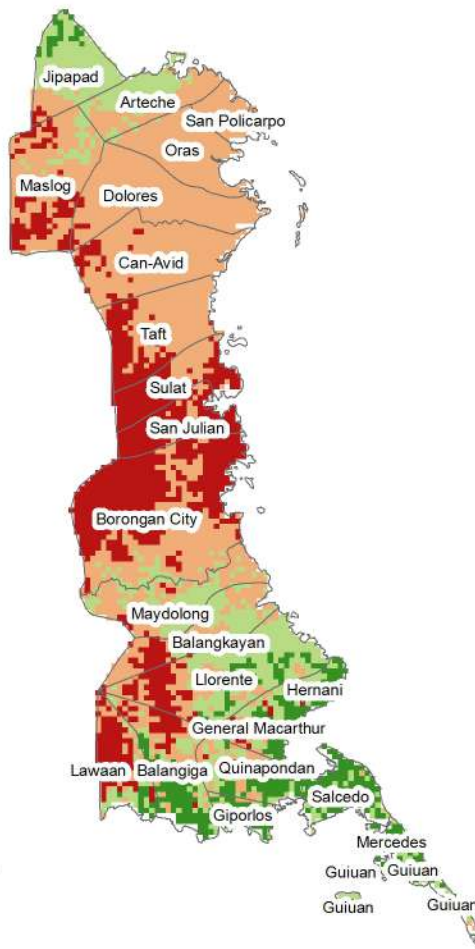

-  Not Suitable
-  Moderately Suitable
-  Suitable
-  Highly Suitable

0 0.1 0.2 0.4 0.6 0.8

Kilometers

MUNG BEAN PRESENT SUITABILITY IN EASTERN SAMAR PROVINCE

Legend

Mung Bean Present Suitability

Suitability Classes

-  Not Suitable
-  Moderately Suitable
-  Suitable
-  Highly Suitable

0 0.1 0.2 0.4 0.6 0.8

Kilometers

NAPIER PRESENT SUITABILITY IN EASTERN SAMAR PROVINCE

PALAWAN PRESENT SUITABILITY IN EASTERN SAMAR PROVINCE

PEANUT PRESENT SUITABILITY IN EASTERN SAMAR PROVINCE

Legend

Peanut Present Suitability

Suitability Classes

-  Not Suitable
-  Moderately Suitable
-  Suitable
-  Highly Suitable

0 0.1 0.2 0.4 0.6 0.8

Kilometers

PINEAPPLE PRESENT SUITABILITY IN EASTERN SAMAR PROVINCE

SWEET POTATO PRESENT SUITABILITY IN EASTERN SAMAR PROVINCE