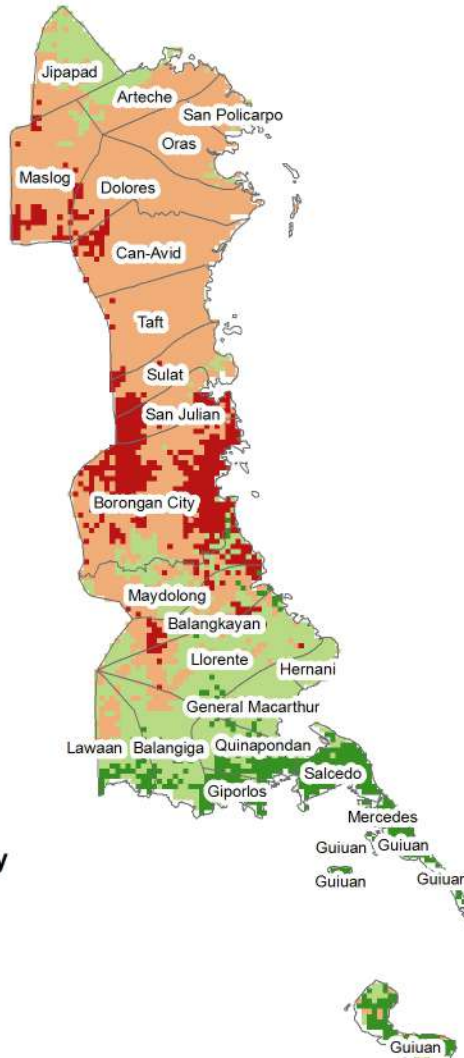

Legend

Maize Present Suitability Suitability Classes

-  Not Suitable
-  Moderately Suitable
-  Suitable
-  Highly Suitable

PAKBET VEGETABLES PRESENT SUITABILITY IN EASTERN SAMAR PROVINCE

RAINFED RICE PRESENT SUITABILITY IN EASTERN SAMAR PROVINCE

UPLAND RICE PRESENT SUITABILITY IN EASTERN SAMAR PROVINCE

Legend

Upland Rice Present Suitability Suitability Classes

-  Not Suitable
-  Moderately Suitable
-  Suitable
-  Highly Suitable

CASSAVA PRESENT SUITABILITY IN EASTERN SAMAR PROVINCE

Legend

Cassava Present Suitability

Suitability Classes

-  Not Suitable
-  Moderately Suitable
-  Suitable
-  Highly Suitable

0 0.1 0.2 0.4 0.6 0.8

Kilometers

COFFEE PRESENT SUITABILITY IN EASTERN SAMAR PROVINCE

Legend

Coffee Present Suitability

Suitability Classes

-  Not Suitable
-  Moderately Suitable
-  Suitable
-  Highly Suitable

0 0.1 0.2 0.4 0.6 0.8

Kilometers

GABI PRESENT SUITABILITY IN EASTERN SAMAR PROVINCE