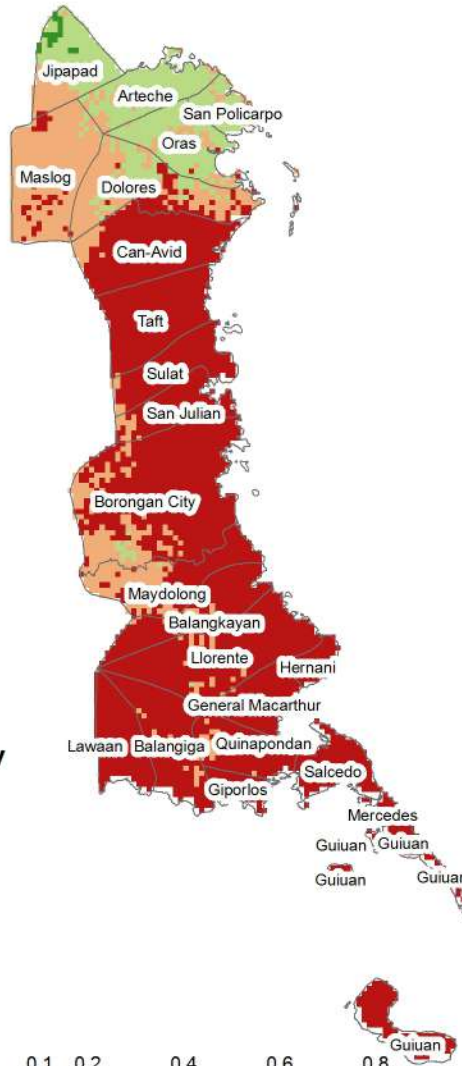

ABACA PRESENT SUITABILITY IN EASTERN SAMAR PROVINCE

Legend

Abaca Present Suitability Suitability Classes

-  Not Suitable
-  Moderately Suitable
-  Suitable
-  Highly Suitable

BANANA PRESENT SUITABILITY IN EASTERN SAMAR PROVINCE

Legend

Banana Present Suitability

Suitability Classes

-  Not Suitable
-  Moderately Suitable
-  Suitable
-  Highly Suitable

CACAO PRESENT SUITABILITY IN EASTERN SAMAR PROVINCE

Legend

Cacao Present Suitability Suitability Classes

-  Not Suitable
-  Moderately Suitable
-  Suitable
-  Highly Suitable

0 0.1 0.2 0.4 0.6 0.8

Kilometers

IRRIGATED RICE PRESENT SUITABILITY IN EASTERN SAMAR PROVINCE

MAIZE PRESENT SUITABILITY IN EASTERN SAMAR PROVINCE

PINEAPPLE PRESENT SUITABILITY IN EASTERN SAMAR PROVINCE

SWEET POTATO PRESENT SUITABILITY IN EASTERN SAMAR PROVINCE