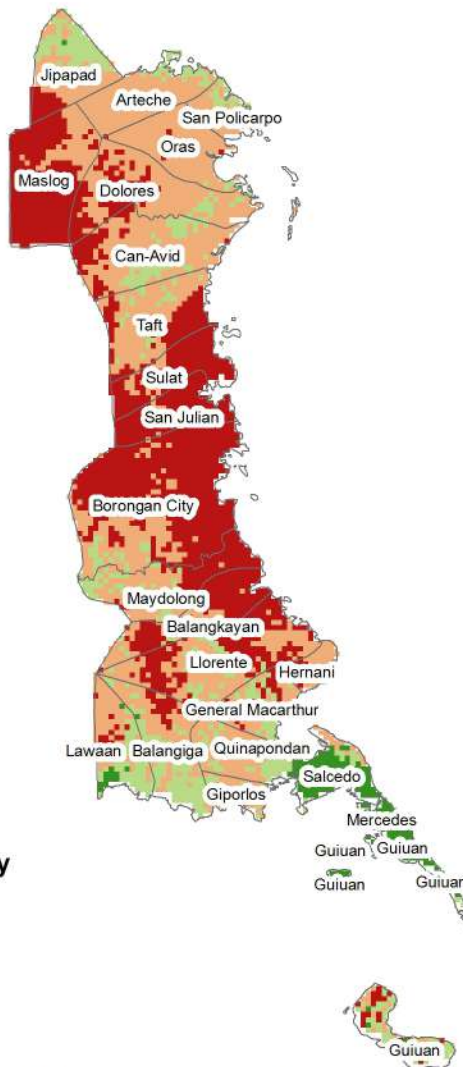

Legend

Coffee Present Suitability

Suitability Classes

-  Not Suitable
-  Moderately Suitable
-  Suitable
-  Highly Suitable

0 0.1 0.2 0.4 0.6 0.8

Kilometers

GABI PRESENT SUITABILITY IN EASTERN SAMAR PROVINCE

Legend

Gabi Present Suitability Suitability Classes

- Not Suitable
- Moderately Suitable
- Suitable
- Highly Suitable

GINGER PRESENT SUITABILITY IN EASTERN SAMAR PROVINCE

Legend

Ginger Present Suitability

Suitability Classes

-  Not Suitable
-  Moderately Suitable
-  Suitable
-  Highly Suitable

0 0.1 0.2 0.4 0.6 0.8

Kilometers

JACKFRUIT PRESENT SUITABILITY IN EASTERN SAMAR PROVINCE

Legend

Jackfruit Present Suitability

Suitability Classes

-  Not Suitable
-  Moderately Suitable
-  Suitable
-  Highly Suitable

0 0.1 0.2 0.4 0.6 0.8

Kilometers

MUNG BEAN PRESENT SUITABILITY IN EASTERN SAMAR PROVINCE

Legend

Mung Bean Present Suitability

Suitability Classes