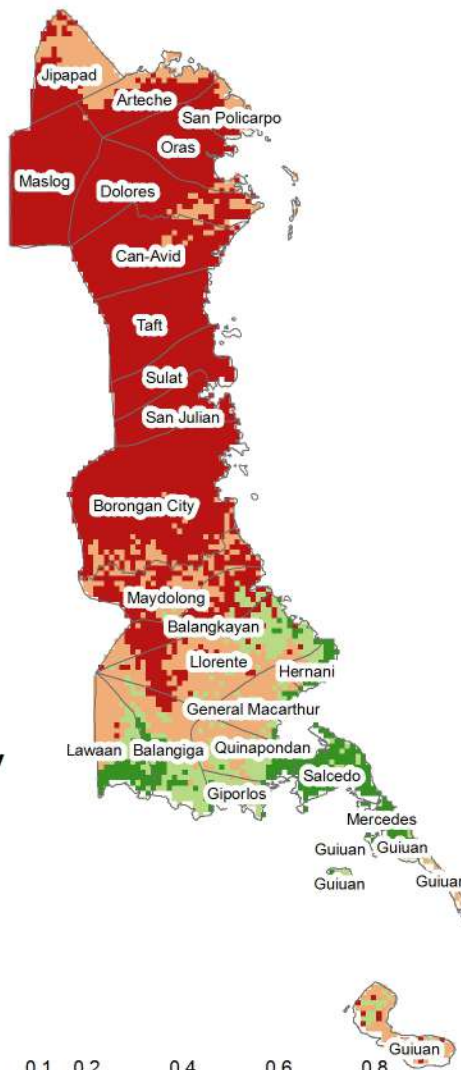

ABACA PRESENT SUITABILITY IN EASTERN SAMAR PROVINCE

Legend

Abaca Present Suitability Suitability Classes

-  Not Suitable
-  Moderately Suitable
-  Suitable
-  Highly Suitable

BANANA PRESENT SUITABILITY IN EASTERN SAMAR PROVINCE

Legend

Banana Present Suitability

Suitability Classes

-  Not Suitable
-  Moderately Suitable
-  Suitable
-  Highly Suitable

CACAO PRESENT SUITABILITY IN EASTERN SAMAR PROVINCE

Legend

Cacao Present Suitability Suitability Classes

-  Not Suitable
-  Moderately Suitable
-  Suitable
-  Highly Suitable

0 0.1 0.2 0.4 0.6 0.8

Kilometers

IRRIGATED RICE PRESENT SUITABILITY IN EASTERN SAMAR PROVINCE

MAIZE PRESENT SUITABILITY IN EASTERN SAMAR PROVINCE

Legend

Maize Present Suitability Suitability Classes

-  Not Suitable
-  Moderately Suitable
-  Suitable
-  Highly Suitable

PAKBET VEGETABLES PRESENT SUITABILITY IN EASTERN SAMAR PROVINCE

RAINFED RICE PRESENT SUITABILITY IN EASTERN SAMAR PROVINCE