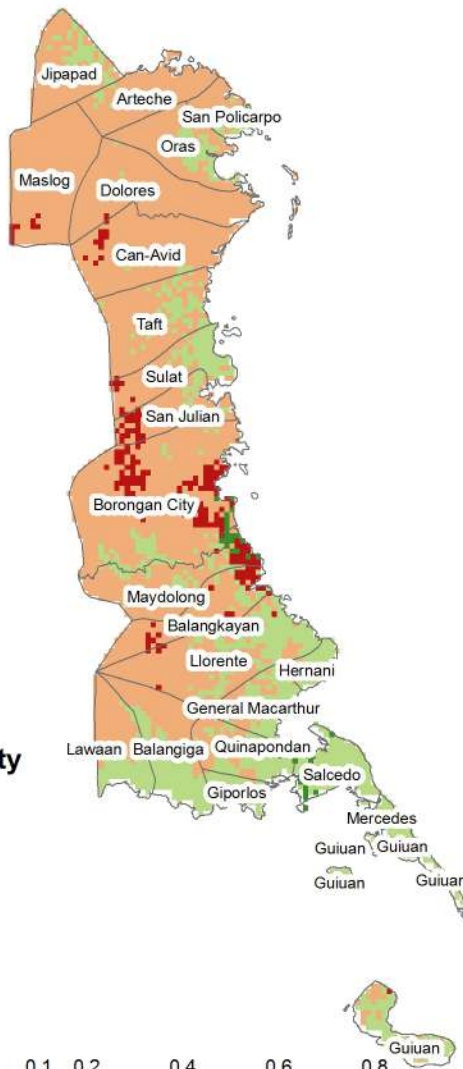

ABACA PRESENT SUITABILITY IN EASTERN SAMAR PROVINCE

Legend

Abaca Present Suitability Suitability Classes

-  Not Suitable
-  Moderately Suitable
-  Suitable
-  Highly Suitable

BANANA PRESENT SUITABILITY IN EASTERN SAMAR PROVINCE

Legend

Banana Present Suitability

Suitability Classes

-  Not Suitable
-  Moderately Suitable
-  Suitable
-  Highly Suitable

CACAO PRESENT SUITABILITY IN EASTERN SAMAR PROVINCE

Legend

Cacao Present Suitability Suitability Classes

-  Not Suitable
-  Moderately Suitable
-  Suitable
-  Highly Suitable

0 0.1 0.2 0.4 0.6 0.8

Kilometers

IRRIGATED RICE PRESENT SUITABILITY IN EASTERN SAMAR PROVINCE

MAIZE PRESENT SUITABILITY IN EASTERN SAMAR PROVINCE

PINEAPPLE PRESENT SUITABILITY IN EASTERN SAMAR PROVINCE

SWEET POTATO PRESENT SUITABILITY IN EASTERN SAMAR PROVINCE