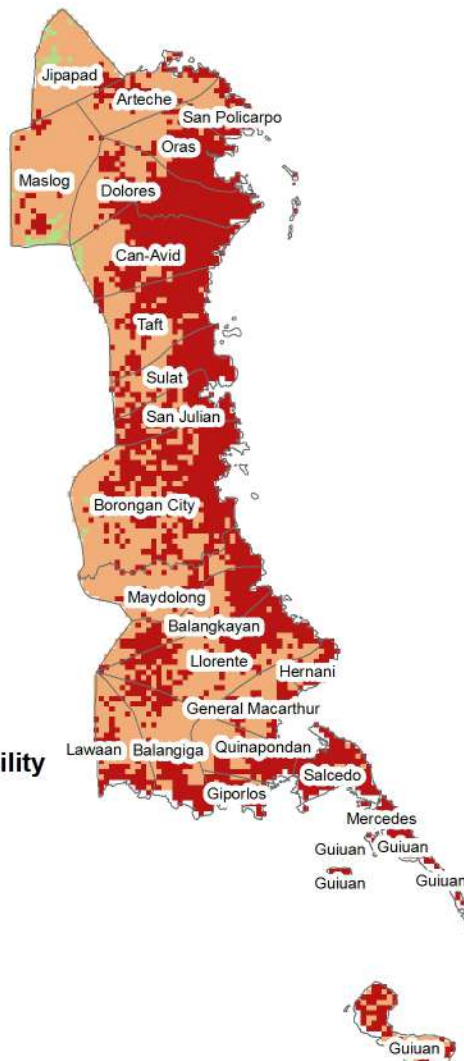

-  Not Suitable
-  Moderately Suitable
-  Suitable
-  Highly Suitable

0 0.1 0.2 0.4 0.6 0.8

Kilometers

IRRIGATED RICE PRESENT SUITABILITY IN EASTERN SAMAR PROVINCE

MAIZE PRESENT SUITABILITY IN EASTERN SAMAR PROVINCE

Legend

Maize Present Suitability Suitability Classes

-  Not Suitable
-  Moderately Suitable
-  Suitable
-  Highly Suitable

PAKBET VEGETABLES PRESENT SUITABILITY IN EASTERN SAMAR PROVINCE

RAINFED RICE PRESENT SUITABILITY IN EASTERN SAMAR PROVINCE

UPLAND RICE PRESENT SUITABILITY IN EASTERN SAMAR PROVINCE

Legend

Upland Rice Present Suitability Suitability Classes

-  Not Suitable
-  Moderately Suitable
-  Suitable
-  Highly Suitable

CASSAVA PRESENT SUITABILITY IN EASTERN SAMAR PROVINCE

Legend

Cassava Present Suitability

Suitability Classes

-  Not Suitable
-  Moderately Suitable
-  Suitable
-  Highly Suitable

0 0.1 0.2 0.4 0.6 0.8

Kilometers

COFFEE PRESENT SUITABILITY IN EASTERN SAMAR PROVINCE