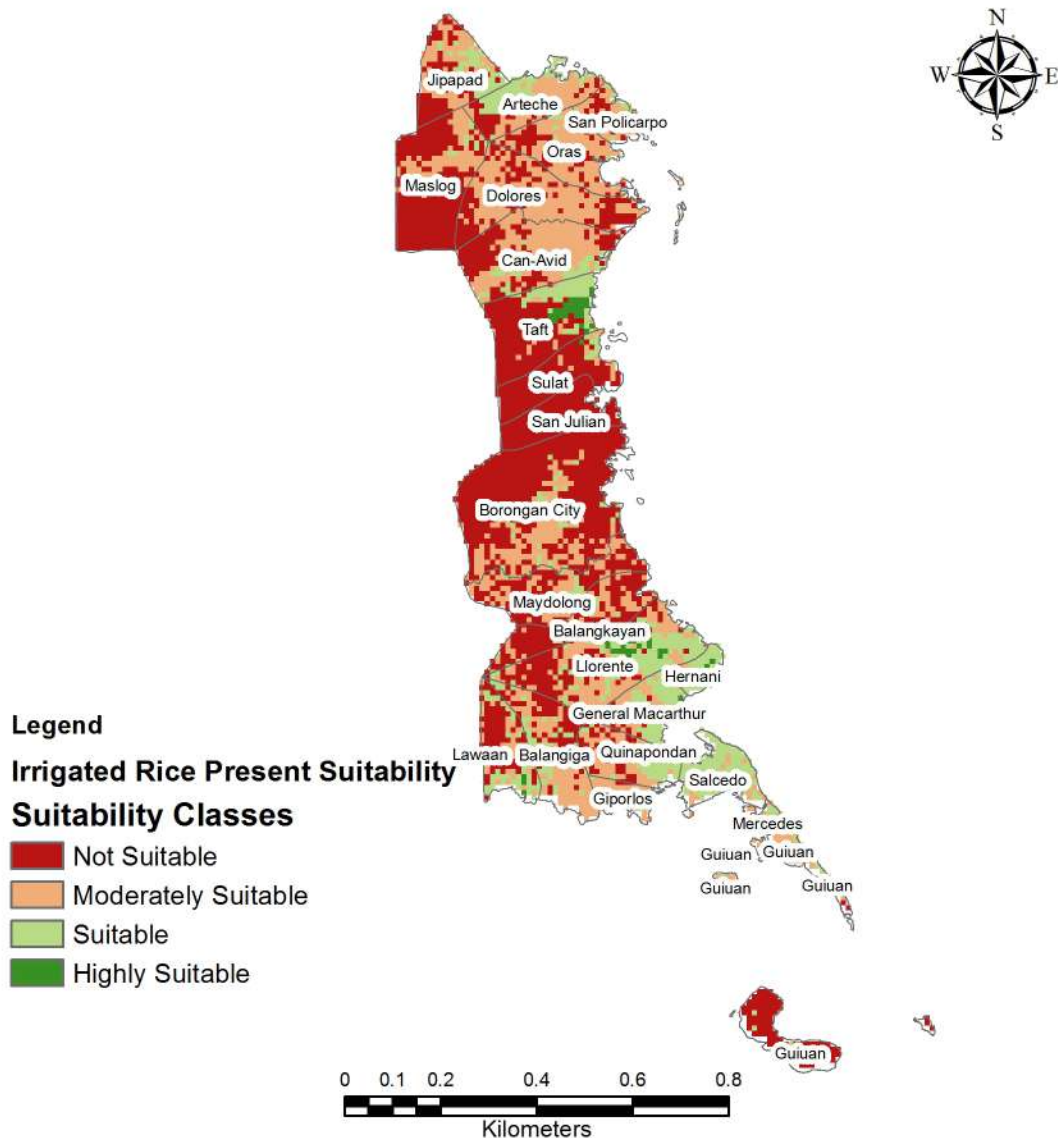

ABACA PRESENT SUITABILITY IN EASTERN SAMAR PROVINCE

Legend

Abaca Present Suitability Suitability Classes

-  Not Suitable
-  Moderately Suitable
-  Suitable
-  Highly Suitable

BANANA PRESENT SUITABILITY IN EASTERN SAMAR PROVINCE

Legend

Banana Present Suitability

Suitability Classes

-  Not Suitable
-  Moderately Suitable
-  Suitable
-  Highly Suitable

CACAO PRESENT SUITABILITY IN EASTERN SAMAR PROVINCE

Legend

Cacao Present Suitability Suitability Classes

-  Not Suitable
-  Moderately Suitable
-  Suitable
-  Highly Suitable

0 0.1 0.2 0.4 0.6 0.8

Kilometers

IRRIGATED RICE PRESENT SUITABILITY IN EASTERN SAMAR PROVINCE

MAIZE PRESENT SUITABILITY IN EASTERN SAMAR PROVINCE

PEANUT PRESENT SUITABILITY IN EASTERN SAMAR PROVINCE

Legend

Peanut Present Suitability

Suitability Classes

-  Not Suitable
-  Moderately Suitable
-  Suitable
-  Highly Suitable

0 0.1 0.2 0.4 0.6 0.8

Kilometers