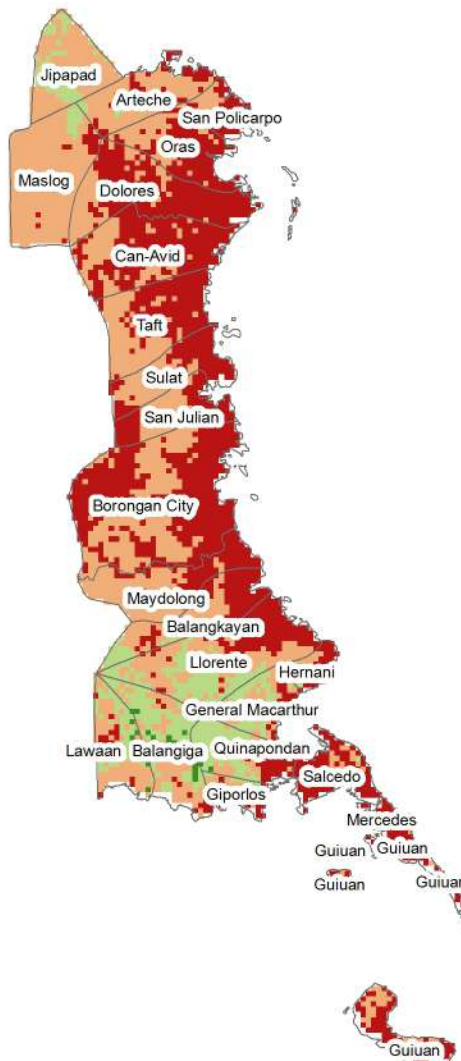

Legend

Cassava Present Suitability

Suitability Classes

-  Not Suitable
-  Moderately Suitable
-  Suitable
-  Highly Suitable

0 0.1 0.2 0.4 0.6 0.8

Kilometers

COFFEE PRESENT SUITABILITY IN EASTERN SAMAR PROVINCE

Legend

Coffee Present Suitability

Suitability Classes

-  Not Suitable
-  Moderately Suitable
-  Suitable
-  Highly Suitable

0 0.1 0.2 0.4 0.6 0.8

Kilometers

GABI PRESENT SUITABILITY IN EASTERN SAMAR PROVINCE

Legend

Gabi Present Suitability Suitability Classes

- Not Suitable
- Moderately Suitable
- Suitable
- Highly Suitable

GINGER PRESENT SUITABILITY IN EASTERN SAMAR PROVINCE

Legend

Ginger Present Suitability

Suitability Classes

-  Not Suitable
-  Moderately Suitable
-  Suitable
-  Highly Suitable

0 0.1 0.2 0.4 0.6 0.8

Kilometers

JACKFRUIT PRESENT SUITABILITY IN EASTERN SAMAR PROVINCE

Legend

Jackfruit Present Suitability

Suitability Classes