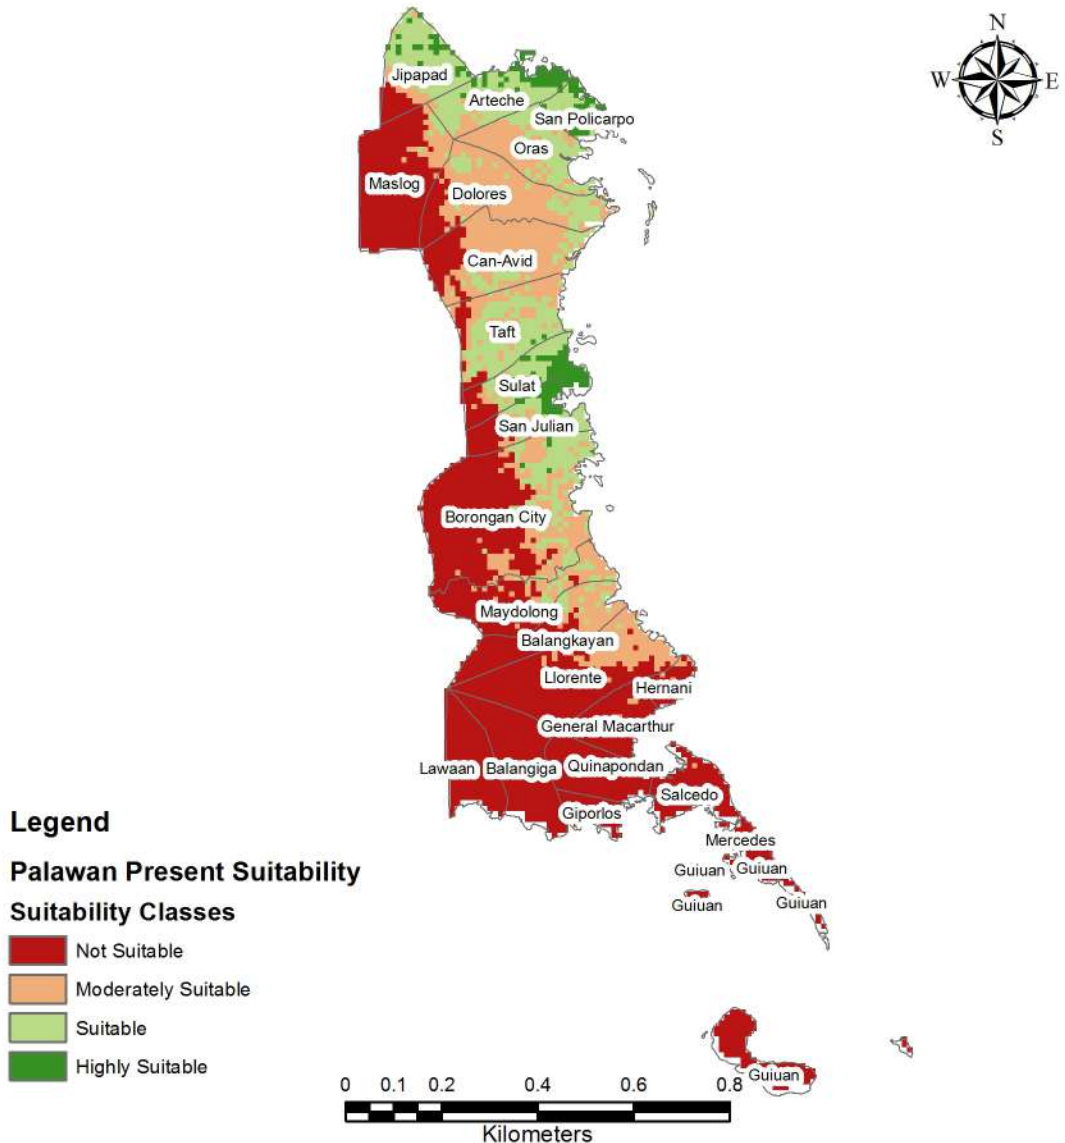

-  Not Suitable
-  Moderately Suitable
-  Suitable
-  Highly Suitable

0 0.1 0.2 0.4 0.6 0.8

Kilometers

MUNG BEAN PRESENT SUITABILITY IN EASTERN SAMAR PROVINCE

Legend

Mung Bean Present Suitability

Suitability Classes

-  Not Suitable
-  Moderately Suitable
-  Suitable
-  Highly Suitable

0 0.1 0.2 0.4 0.6 0.8

Kilometers

NAPIER PRESENT SUITABILITY IN EASTERN SAMAR PROVINCE

PALAWAN PRESENT SUITABILITY IN EASTERN SAMAR PROVINCE

PEANUT PRESENT SUITABILITY IN EASTERN SAMAR PROVINCE

Legend

Peanut Present Suitability

Suitability Classes

-  Not Suitable
-  Moderately Suitable
-  Suitable
-  Highly Suitable

0 0.1 0.2 0.4 0.6 0.8

Kilometers

PINEAPPLE PRESENT SUITABILITY IN EASTERN SAMAR PROVINCE

SWEET POTATO PRESENT SUITABILITY IN EASTERN SAMAR PROVINCE