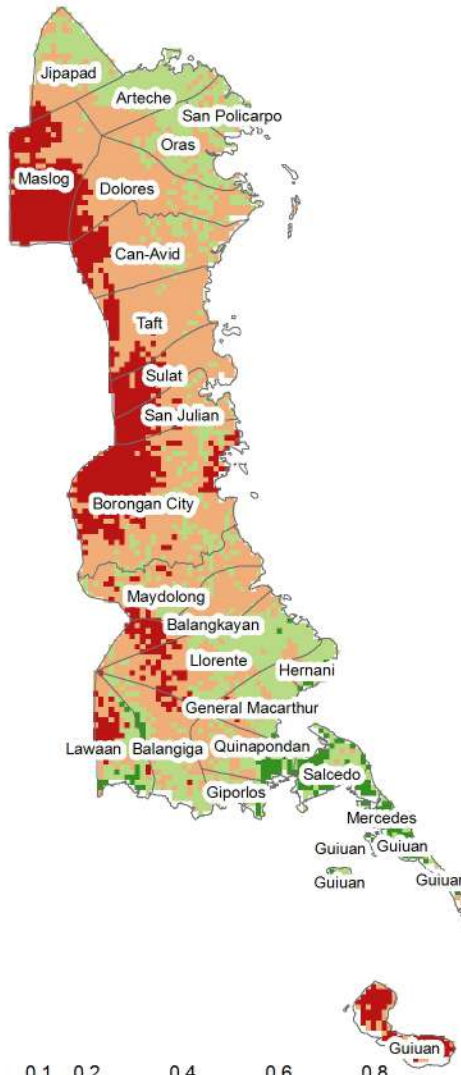

UPLAND RICE PRESENT SUITABILITY IN EASTERN SAMAR PROVINCE

Legend

Upland Rice Present Suitability Suitability Classes

-  Not Suitable
-  Moderately Suitable
-  Suitable
-  Highly Suitable

CASSAVA PRESENT SUITABILITY IN EASTERN SAMAR PROVINCE

Legend

Cassava Present Suitability

Suitability Classes

-  Not Suitable
-  Moderately Suitable
-  Suitable
-  Highly Suitable

0 0.1 0.2 0.4 0.6 0.8

Kilometers

COFFEE PRESENT SUITABILITY IN EASTERN SAMAR PROVINCE

Legend

Coffee Present Suitability

Suitability Classes

-  Not Suitable
-  Moderately Suitable
-  Suitable
-  Highly Suitable

0 0.1 0.2 0.4 0.6 0.8

Kilometers

GABI PRESENT SUITABILITY IN EASTERN SAMAR PROVINCE

-  Not Suitable
-  Moderately Suitable
-  Suitable
-  Highly Suitable

0 0.1 0.2 0.4 0.6 0.8

Kilometers

JACKFRUIT PRESENT SUITABILITY IN EASTERN SAMAR PROVINCE

Legend

Jackfruit Present Suitability

Suitability Classes