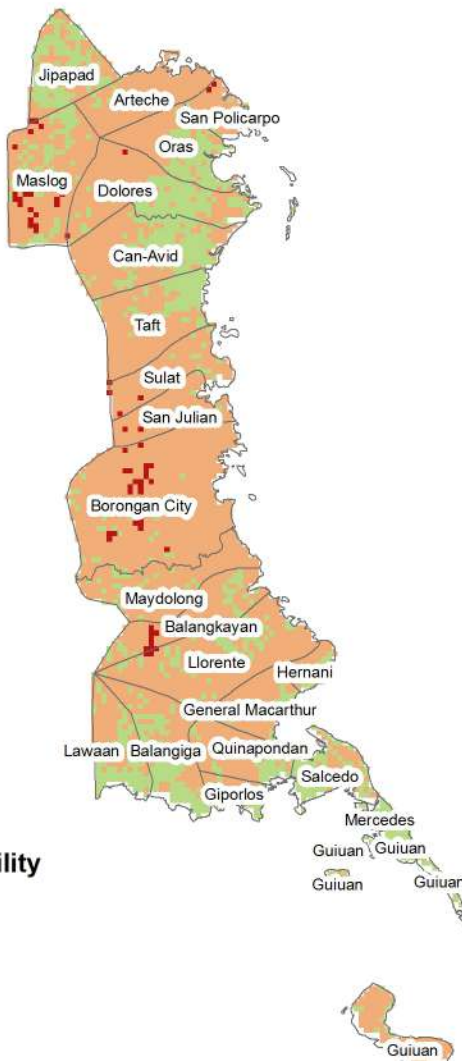

Legend

Gabi Present Suitability Suitability Classes

- Not Suitable
- Moderately Suitable
- Suitable
- Highly Suitable

GINGER PRESENT SUITABILITY IN EASTERN SAMAR PROVINCE

Legend

Ginger Present Suitability

Suitability Classes

-  Not Suitable
-  Moderately Suitable
-  Suitable
-  Highly Suitable

0 0.1 0.2 0.4 0.6 0.8

Kilometers

JACKFRUIT PRESENT SUITABILITY IN EASTERN SAMAR PROVINCE

Legend

Jackfruit Present Suitability

Suitability Classes

-  Not Suitable
-  Moderately Suitable
-  Suitable
-  Highly Suitable

0 0.1 0.2 0.4 0.6 0.8

Kilometers

MUNG BEAN PRESENT SUITABILITY IN EASTERN SAMAR PROVINCE

Legend

Mung Bean Present Suitability

Suitability Classes

-  Not Suitable
-  Moderately Suitable
-  Suitable
-  Highly Suitable

0 0.1 0.2 0.4 0.6 0.8

Kilometers

NAPIER PRESENT SUITABILITY IN EASTERN SAMAR PROVINCE

PALAWAN PRESENT SUITABILITY IN EASTERN SAMAR PROVINCE