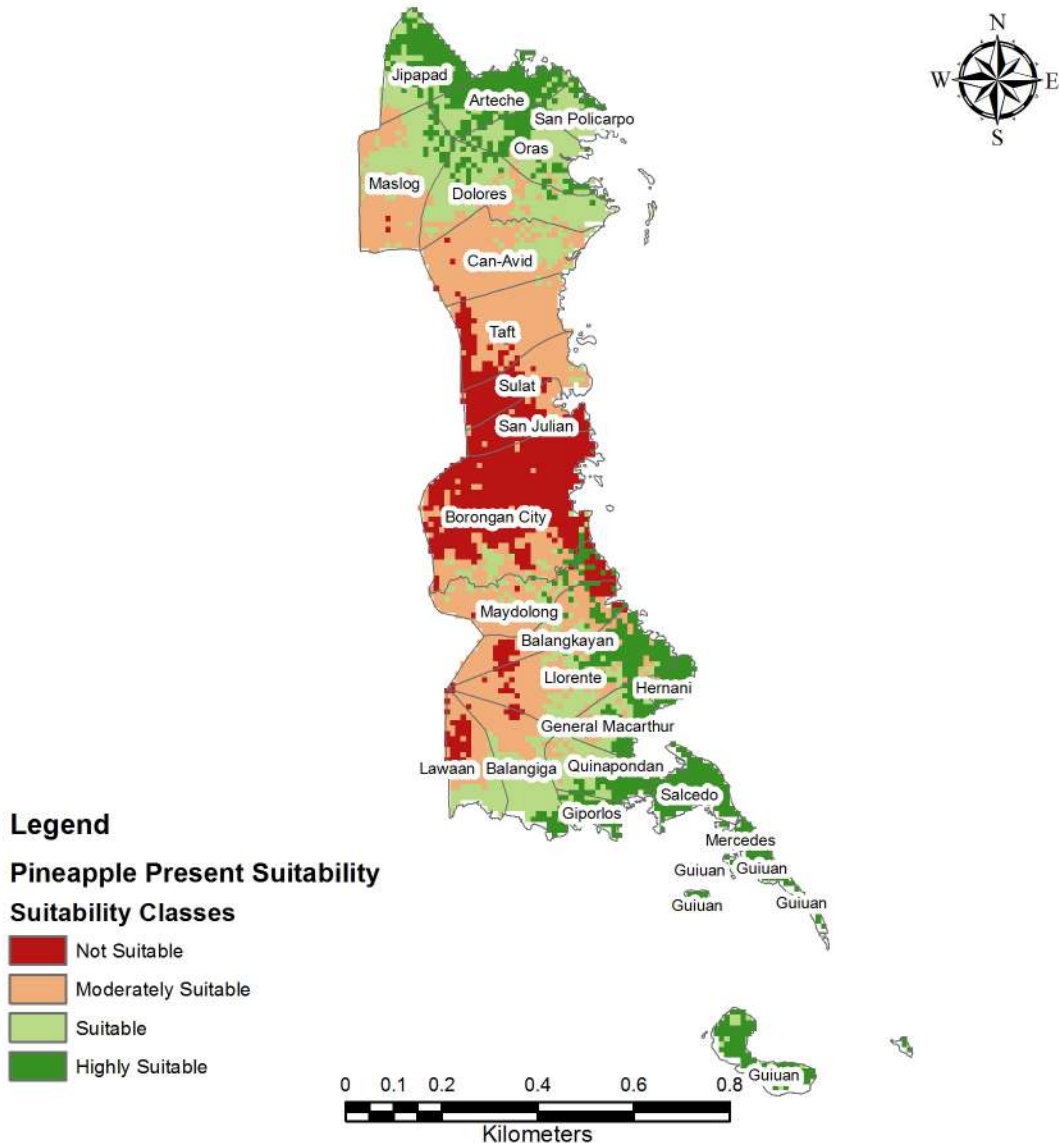

-  Not Suitable
-  Moderately Suitable
-  Suitable
-  Highly Suitable

0 0.1 0.2 0.4 0.6 0.8

Kilometers

NAPIER PRESENT SUITABILITY IN EASTERN SAMAR PROVINCE

PALAWAN PRESENT SUITABILITY IN EASTERN SAMAR PROVINCE

PEANUT PRESENT SUITABILITY IN EASTERN SAMAR PROVINCE

Legend

Peanut Present Suitability

Suitability Classes

-  Not Suitable
-  Moderately Suitable
-  Suitable
-  Highly Suitable

0 0.1 0.2 0.4 0.6 0.8

Kilometers

PINEAPPLE PRESENT SUITABILITY IN EASTERN SAMAR PROVINCE

SWEET POTATO PRESENT SUITABILITY IN EASTERN SAMAR PROVINCE