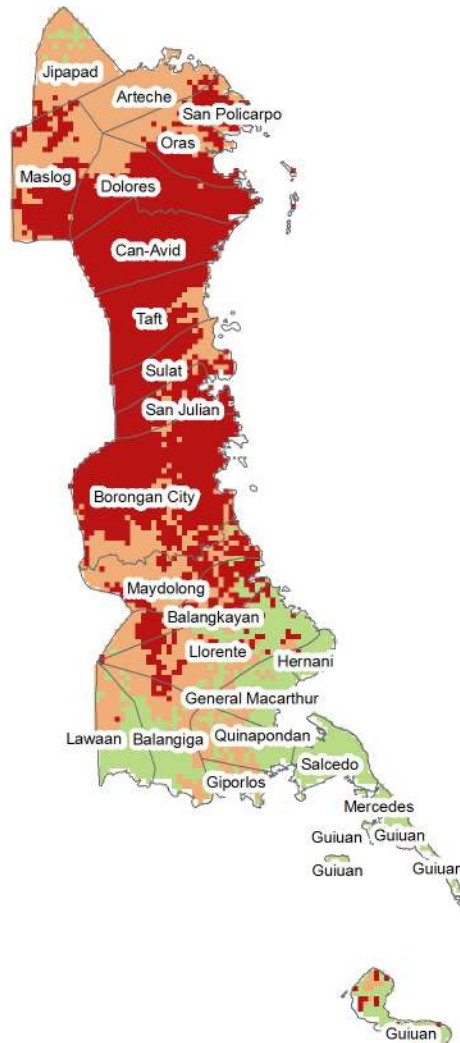

ABACA PRESENT SUITABILITY IN EASTERN SAMAR PROVINCE

Legend

Abaca Present Suitability Suitability Classes

-  Not Suitable
-  Moderately Suitable
-  Suitable
-  Highly Suitable

BANANA PRESENT SUITABILITY IN EASTERN SAMAR PROVINCE

Legend

Banana Present Suitability

Suitability Classes

-  Not Suitable
-  Moderately Suitable
-  Suitable
-  Highly Suitable

CACAO PRESENT SUITABILITY IN EASTERN SAMAR PROVINCE

Legend

Cacao Present Suitability Suitability Classes

-  Not Suitable
-  Moderately Suitable
-  Suitable
-  Highly Suitable

0 0.1 0.2 0.4 0.6 0.8

Kilometers

IRRIGATED RICE PRESENT SUITABILITY IN EASTERN SAMAR PROVINCE

MAIZE PRESENT SUITABILITY IN EASTERN SAMAR PROVINCE

Legend

Maize Present Suitability Suitability Classes

-  Not Suitable
-  Moderately Suitable
-  Suitable
-  Highly Suitable

PAKBET VEGETABLES PRESENT SUITABILITY IN EASTERN SAMAR PROVINCE

RAINFED RICE PRESENT SUITABILITY IN EASTERN SAMAR PROVINCE