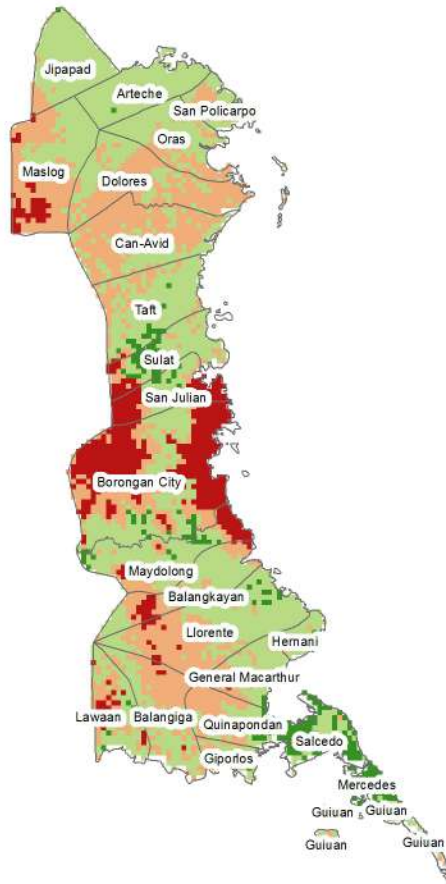

Legend

Cassava Present Suitability

Suitability Classes

-  Not Suitable
-  Moderately Suitable
-  Suitable
-  Highly Suitable

0 0.1 0.2 0.4 0.6 0.8

Kilometers

COFFEE PRESENT SUITABILITY IN EASTERN SAMAR PROVINCE

Legend

Coffee Present Suitability

Suitability Classes

-  Not Suitable
-  Moderately Suitable
-  Suitable
-  Highly Suitable

0 0.1 0.2 0.4 0.6 0.8

Kilometers

GABI PRESENT SUITABILITY IN EASTERN SAMAR PROVINCE

Legend

Gabi Present Suitability Suitability Classes

- Not Suitable
- Moderately Suitable
- Suitable
- Highly Suitable

GINGER PRESENT SUITABILITY IN EASTERN SAMAR PROVINCE

Legend

Ginger Present Suitability

Suitability Classes

-  Not Suitable
-  Moderately Suitable
-  Suitable
-  Highly Suitable

0 0.1 0.2 0.4 0.6 0.8

Kilometers

JACKFRUIT PRESENT SUITABILITY IN EASTERN SAMAR PROVINCE

Legend

Jackfruit Present Suitability

Suitability Classes