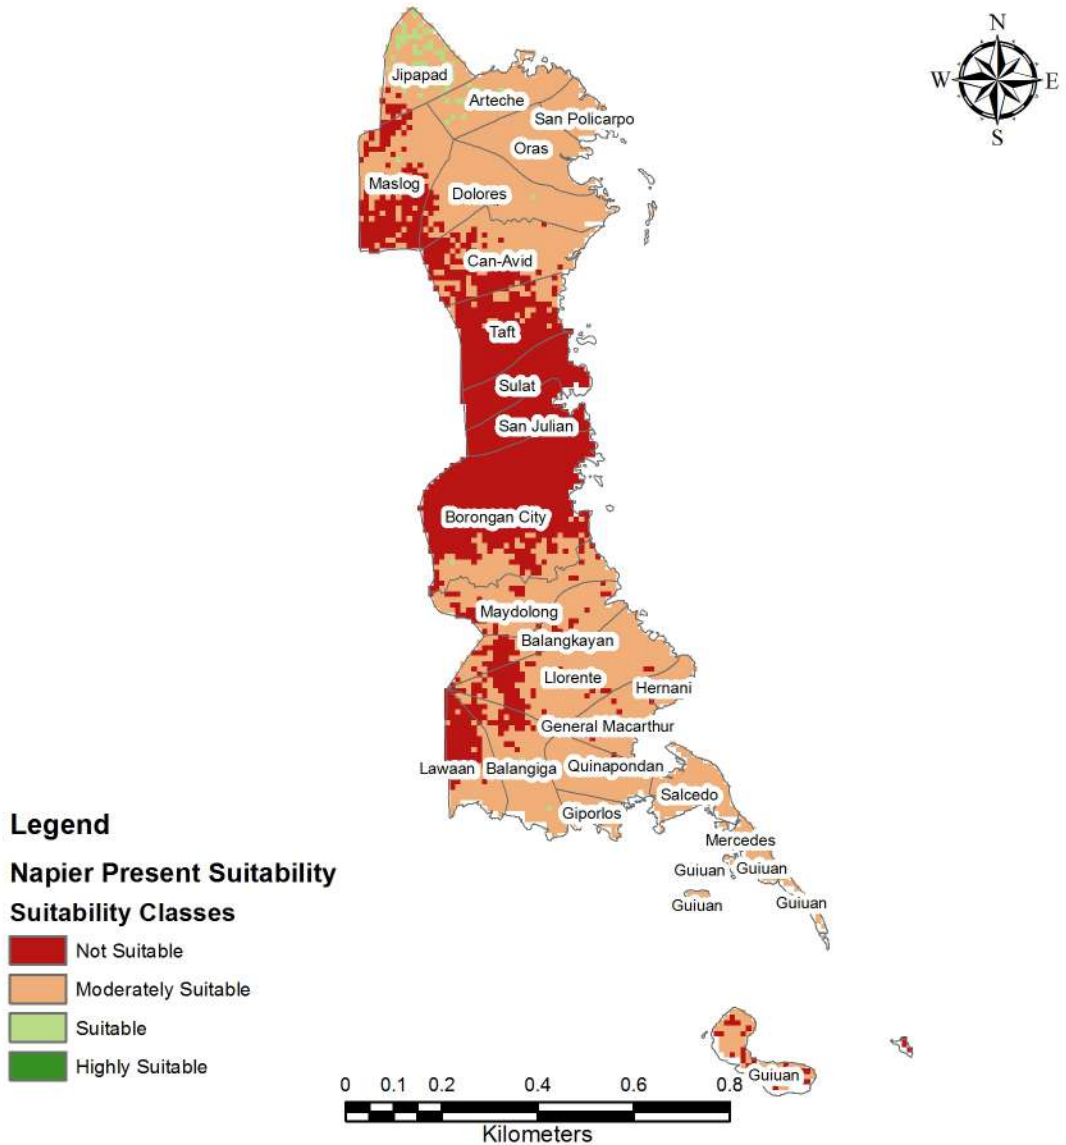

-  Not Suitable
-  Moderately Suitable
-  Suitable
-  Highly Suitable

0 0.1 0.2 0.4 0.6 0.8

Kilometers

JACKFRUIT PRESENT SUITABILITY IN EASTERN SAMAR PROVINCE

Legend

Jackfruit Present Suitability

Suitability Classes

-  Not Suitable
-  Moderately Suitable
-  Suitable
-  Highly Suitable

0 0.1 0.2 0.4 0.6 0.8

Kilometers

MUNG BEAN PRESENT SUITABILITY IN EASTERN SAMAR PROVINCE

Legend

Mung Bean Present Suitability

Suitability Classes

-  Not Suitable
-  Moderately Suitable
-  Suitable
-  Highly Suitable

0 0.1 0.2 0.4 0.6 0.8

Kilometers

NAPIER PRESENT SUITABILITY IN EASTERN SAMAR PROVINCE

PALAWAN PRESENT SUITABILITY IN EASTERN SAMAR PROVINCE

PEANUT PRESENT SUITABILITY IN EASTERN SAMAR PROVINCE

Legend

Peanut Present Suitability

Suitability Classes

-  Not Suitable
-  Moderately Suitable
-  Suitable
-  Highly Suitable

0 0.1 0.2 0.4 0.6 0.8

Kilometers