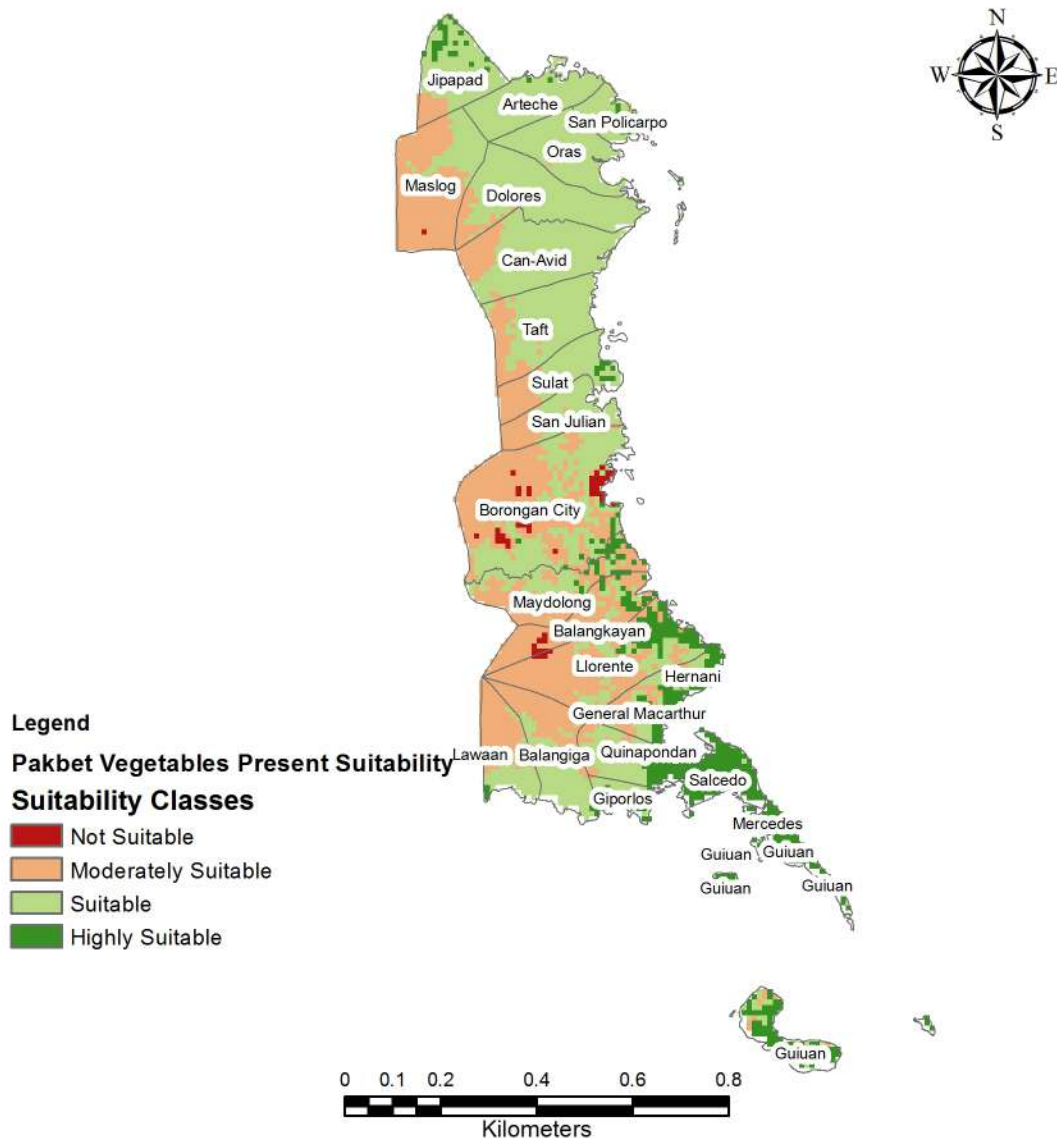

Legend

Banana Present Suitability

Suitability Classes

-  Not Suitable
-  Moderately Suitable
-  Suitable
-  Highly Suitable

CACAO PRESENT SUITABILITY IN EASTERN SAMAR PROVINCE

Legend

Cacao Present Suitability Suitability Classes

-  Not Suitable
-  Moderately Suitable
-  Suitable
-  Highly Suitable

0 0.1 0.2 0.4 0.6 0.8

Kilometers

IRRIGATED RICE PRESENT SUITABILITY IN EASTERN SAMAR PROVINCE

MAIZE PRESENT SUITABILITY IN EASTERN SAMAR PROVINCE

Legend

Maize Present Suitability Suitability Classes

-  Not Suitable
-  Moderately Suitable
-  Suitable
-  Highly Suitable

PAKBET VEGETABLES PRESENT SUITABILITY IN EASTERN SAMAR PROVINCE

RAINFED RICE PRESENT SUITABILITY IN EASTERN SAMAR PROVINCE

UPLAND RICE PRESENT SUITABILITY IN EASTERN SAMAR PROVINCE

Legend

Upland Rice Present Suitability Suitability Classes

-  Not Suitable
-  Moderately Suitable
-  Suitable
-  Highly Suitable

CASSAVA PRESENT SUITABILITY IN EASTERN SAMAR PROVINCE