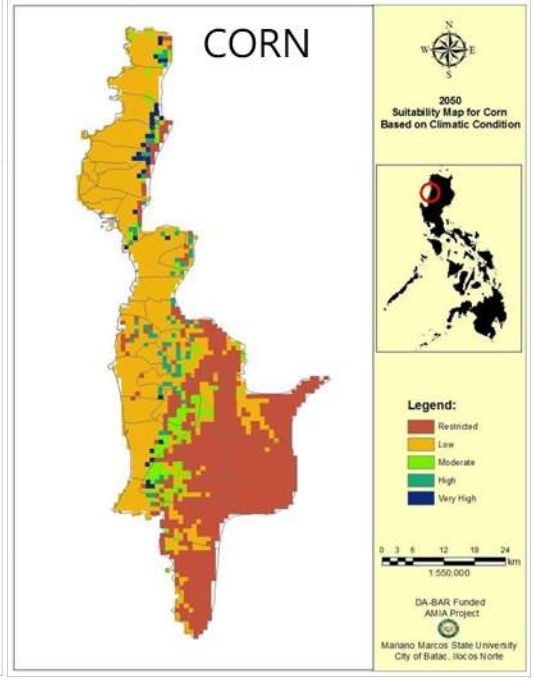

ILOCOS SUR HAZARD MAP

Hazard Index for the Province of Ilocos Sur

Legend:

Hazard Index

DA-BAR Funded
AMIA Project

Mariano Marcos State University
City of Batac, Ilocos Norte

CROP SUITABILITY

CROP SENSITIVITY