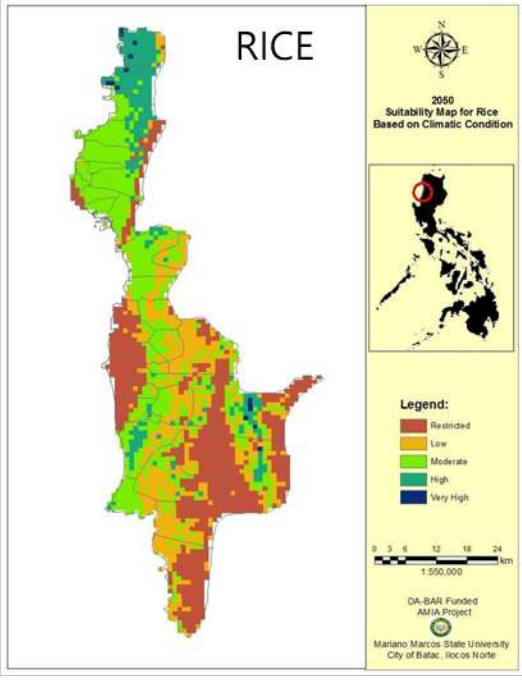

ILOCOS SUR HAZARD MAP

Hazard Index for the Province of Ilocos Sur

Legend:

Hazard Index

DA-BAR Funded
AMIA Project

Mariano Marcos State University
City of Batac, Ilocos Norte

CROP SUITABILITY

CROP SENSITIVITY