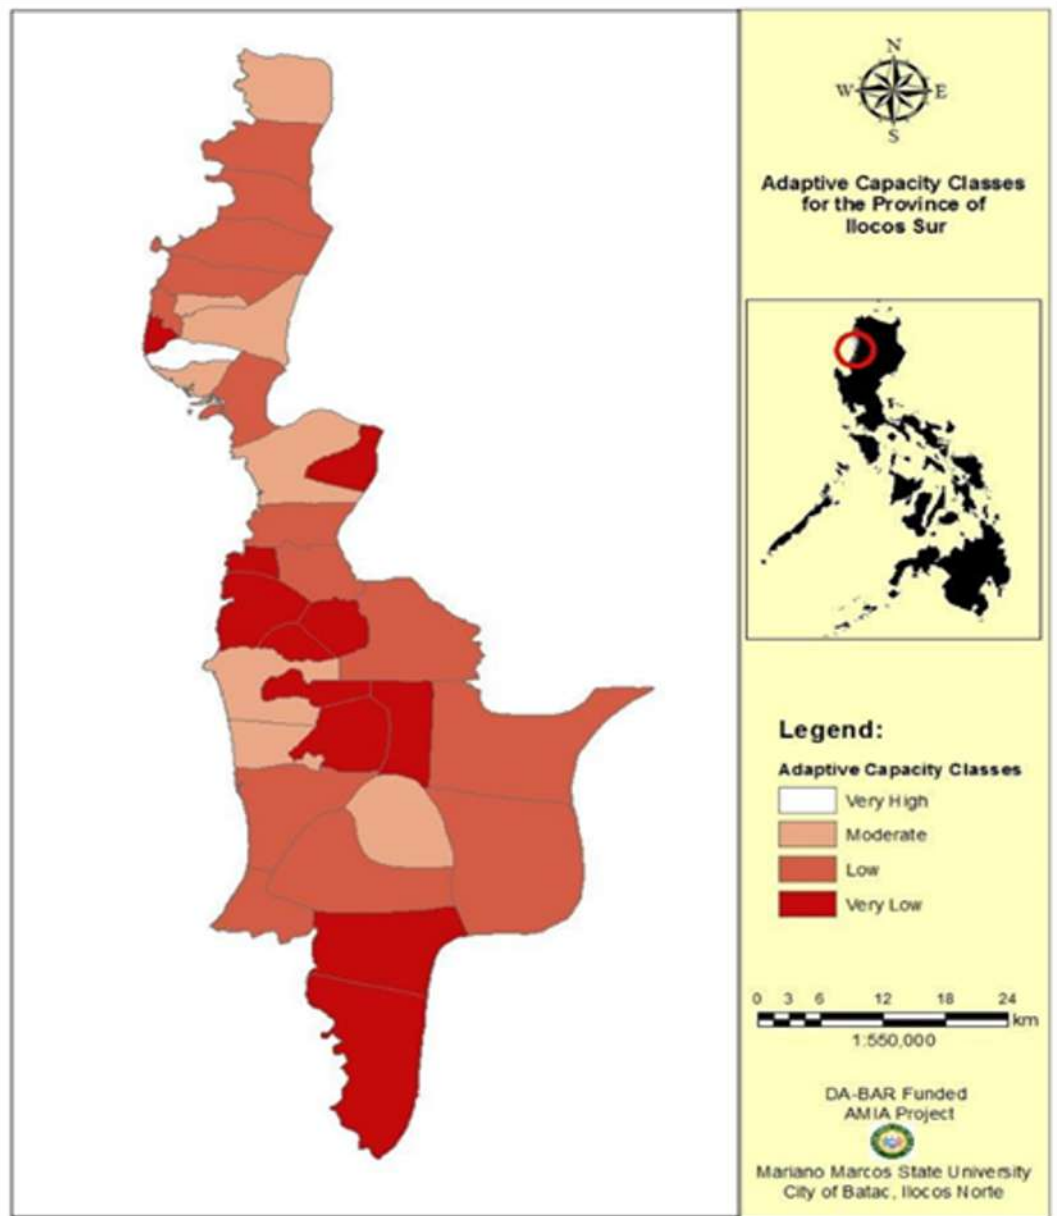

ILOCOS SUR

OVERALL VULNERABILITY

OVERALL ADAPTIVE CAPACITY

Economic Capital

Human Capital

Institutional Capital

Natural Capital

Physical Capital

ILOCOS SUR HAZARD MAP

Hazard Index for the Province of Ilocos Sur

Legend:

Hazard Index

DA-BAR Funded
AMIA Project

Mariano Marcos State University
City of Batac, Ilocos Norte

CROP SUITABILITY

CROP SENSITIVITY