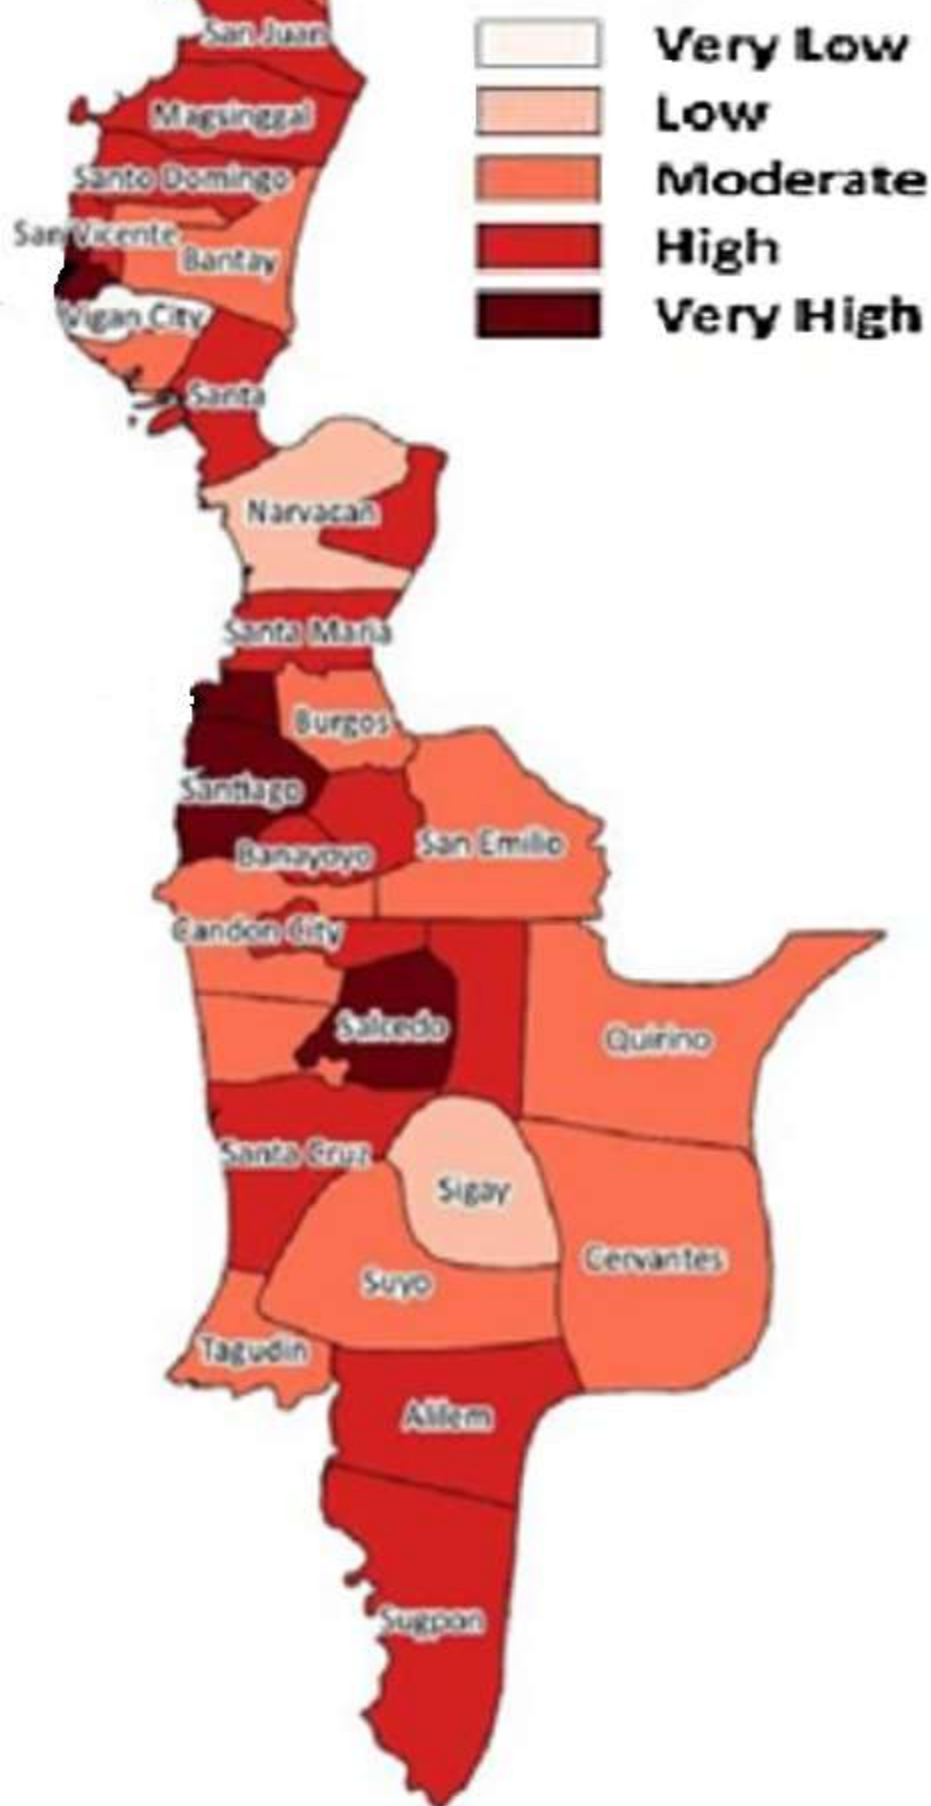

ILOCOS SUR

OVERALL VULNERABILITY

OVERALL ADAPTIVE CAPACITY

Economic Capital

Human Capital

Institutional Capital

Natural Capital

Physical Capital

ILOCOS SUR HAZARD MAP

Hazard Index for the Province of Ilocos Sur

Legend:

Hazard Index

DA-BAR Funded
AMIA Project

Mariano Marcos State University
City of Batac, Ilocos Norte

CROP SUITABILITY

CROP SENSITIVITY