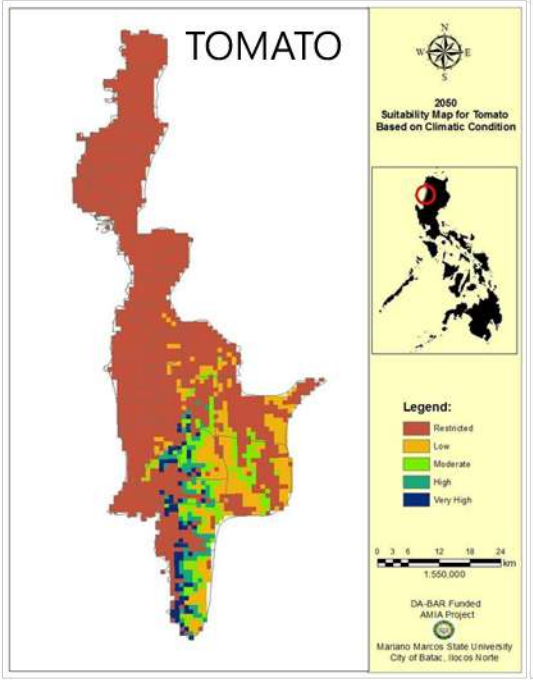

ILOCOS SUR HAZARD MAP

Hazard Index for the Province of Ilocos Sur

Legend:

Hazard Index

DA-BAR Funded
AMIA Project

Mariano Marcos State University
City of Batac, Ilocos Norte

CROP SUITABILITY

CROP SENSITIVITY