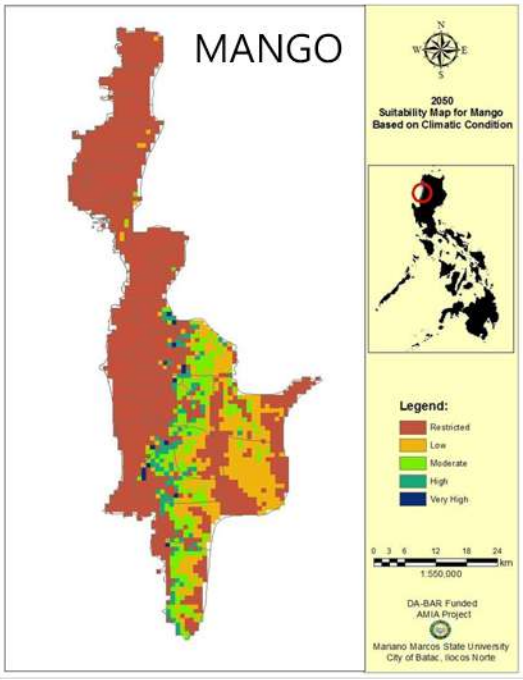

ILOCOS SUR HAZARD MAP

Hazard Index for the Province of Ilocos Sur

Legend:

Hazard Index

DA-BAR Funded
AMIA Project

Mariano Marcos State University
City of Batac, Ilocos Norte

CROP SUITABILITY

CROP SENSITIVITY