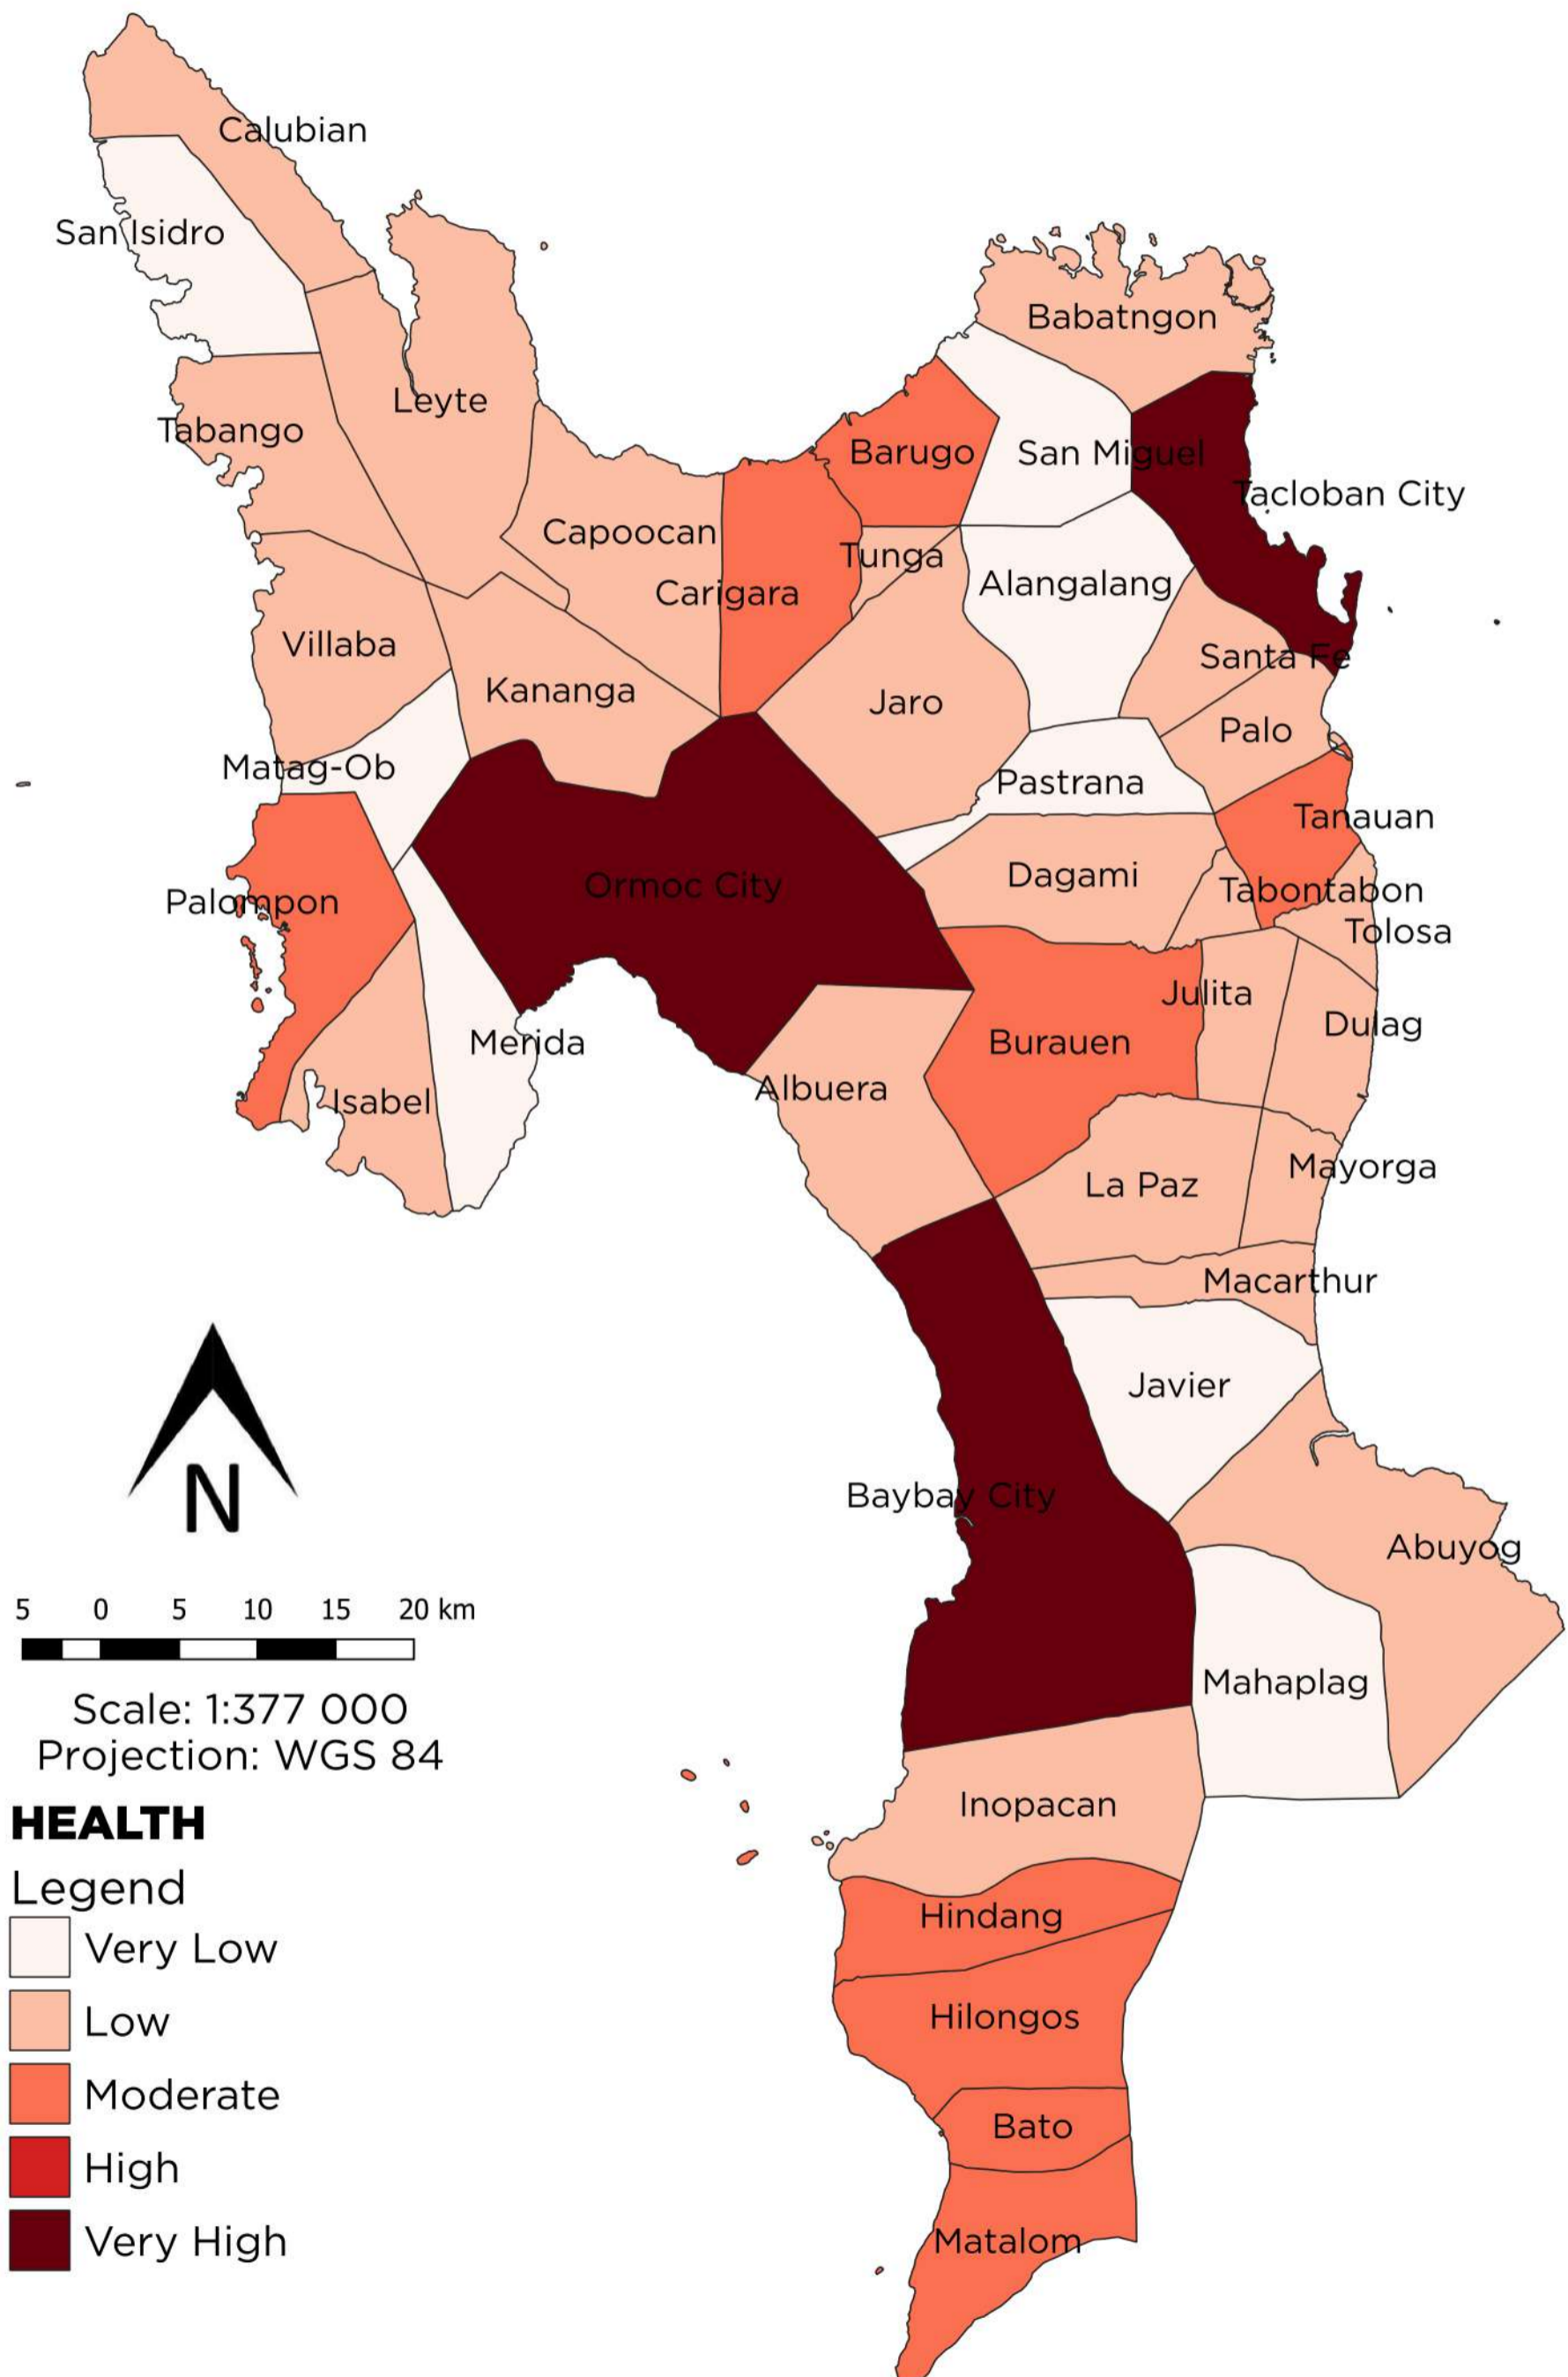

ADAPTIVE CAPACITY INDEX MAP

Province of Leyte

Scale: 1:377 000
Projection: WGS 84

HEALTH

1. Legend
2. Very Low
   - Low
   - Moderate
   - High
   - Very High