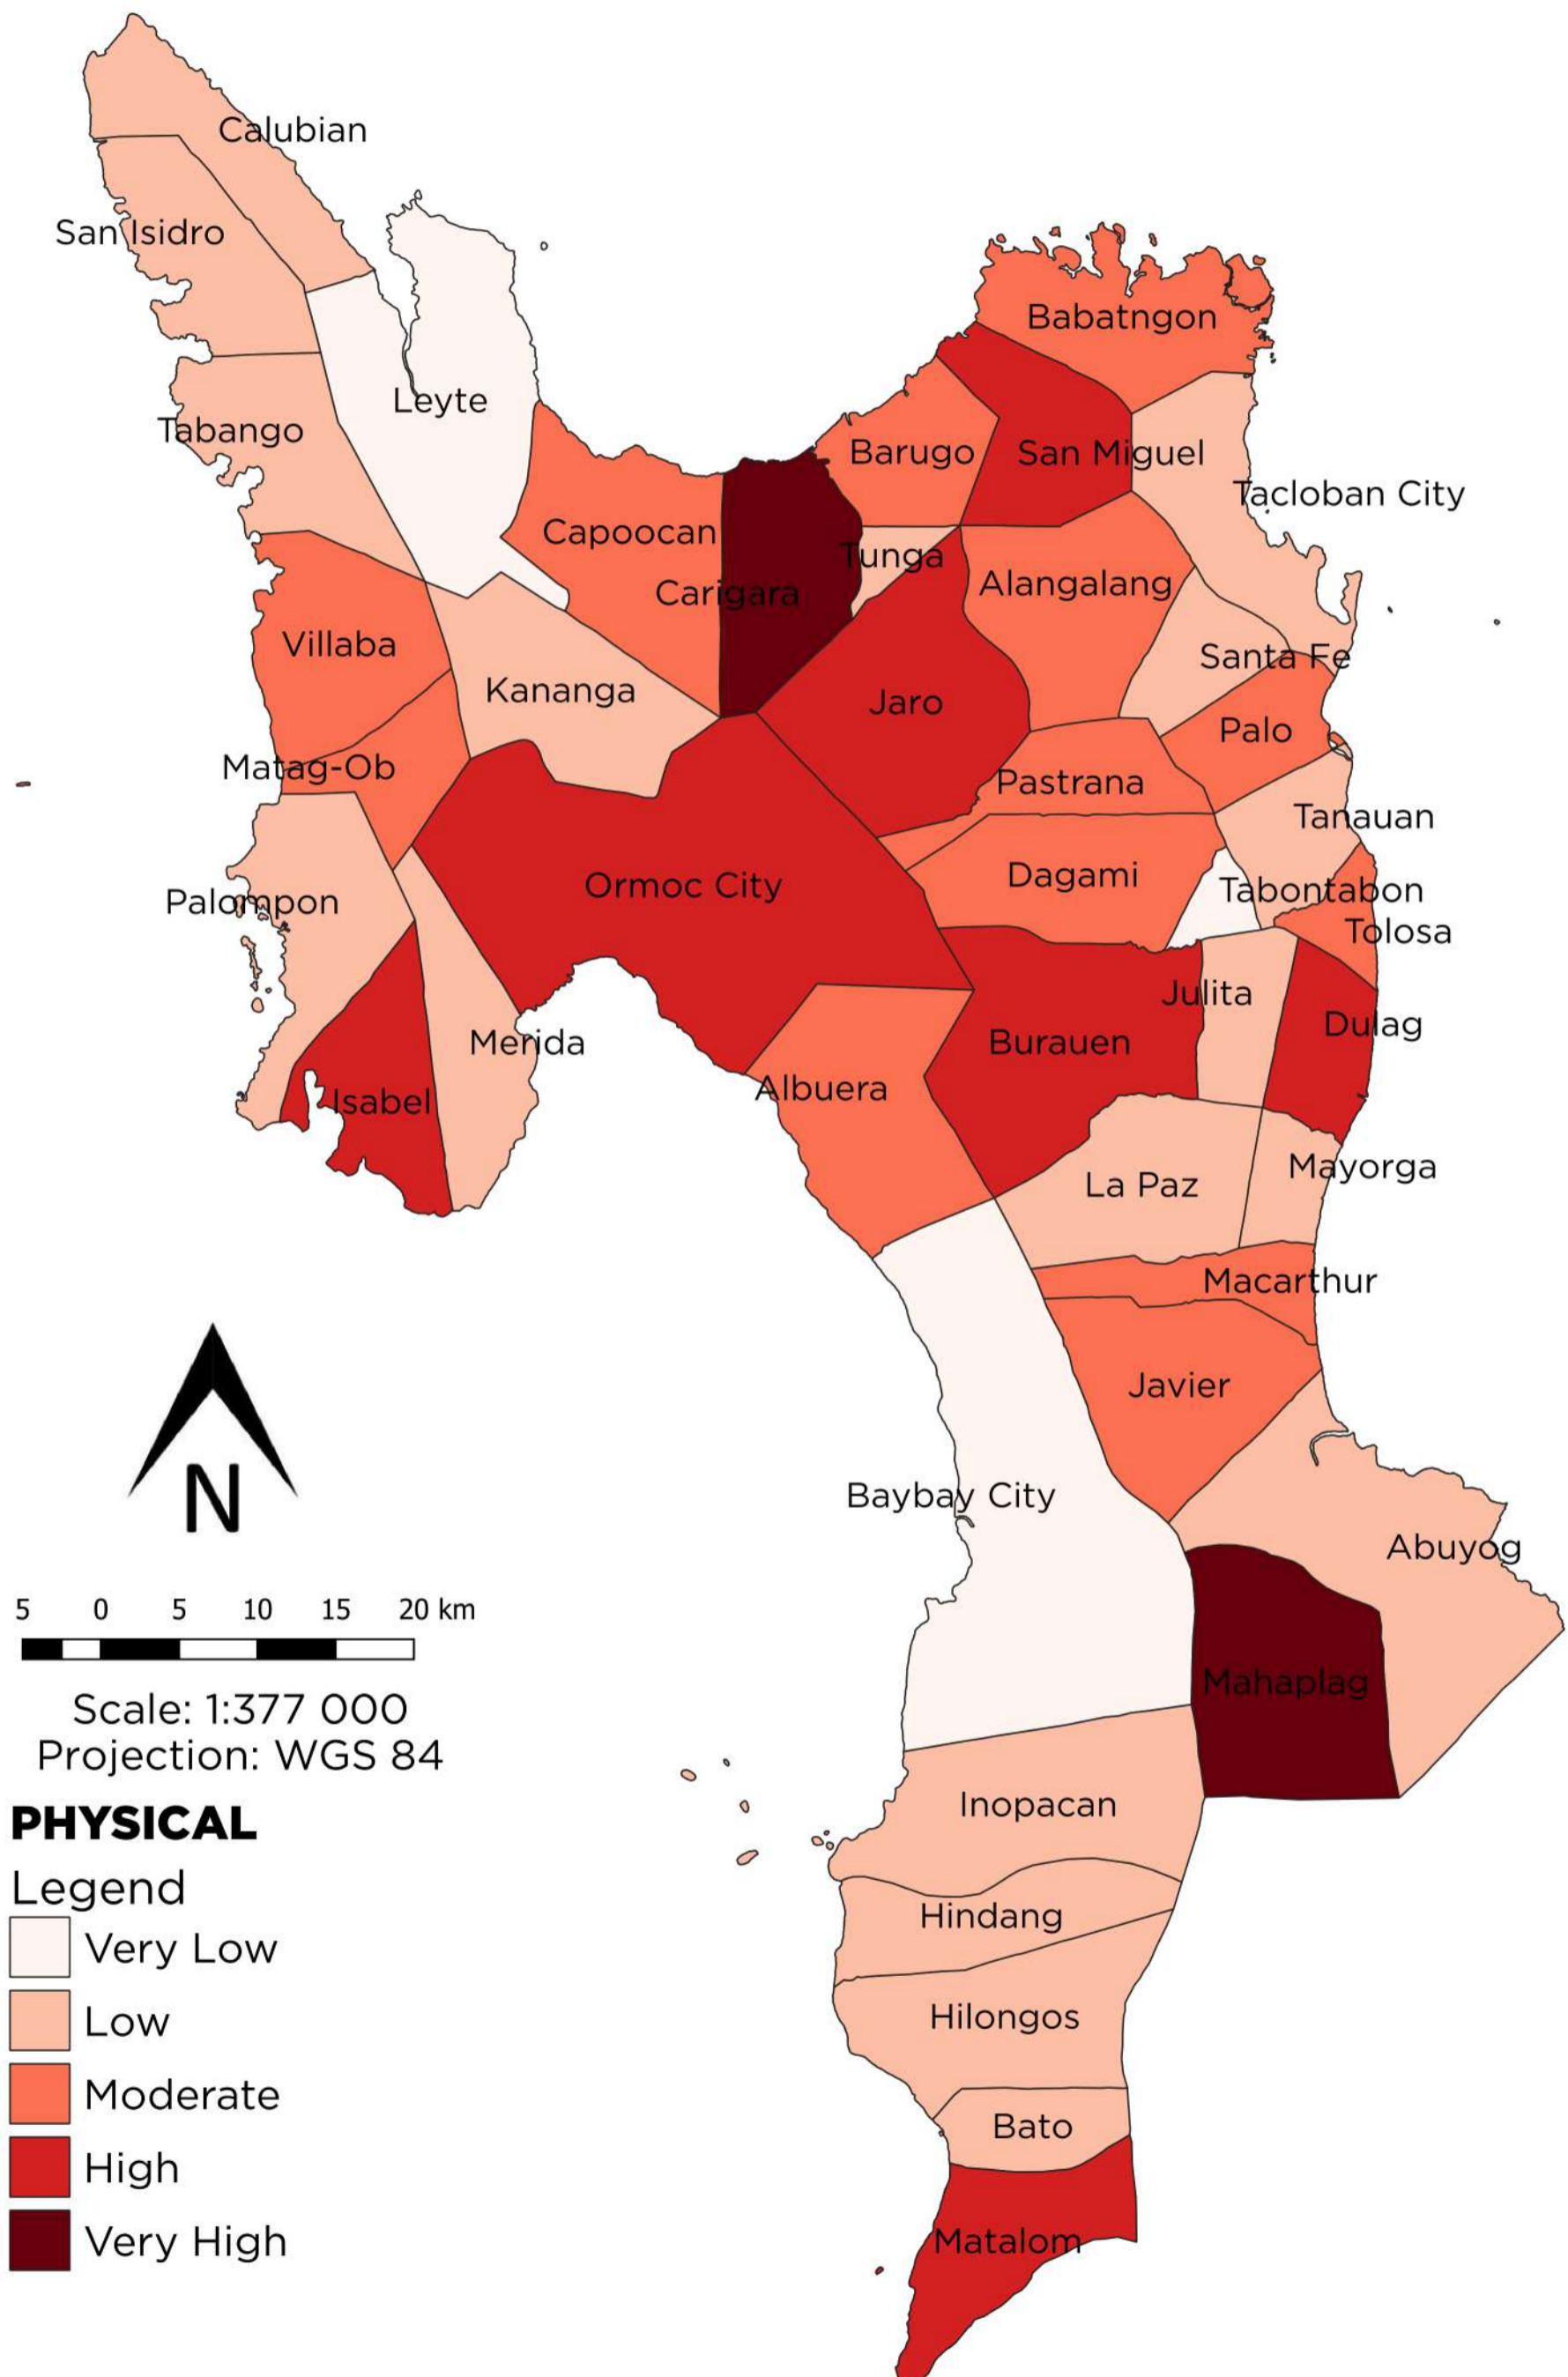

ADAPTIVE CAPACITY INDEX MAP

Province of Leyte

Scale: 1:377 000
Projection: WGS 84

PHYSICAL

Legend

- Very Low
- Low
- Moderate
- High
- Very High