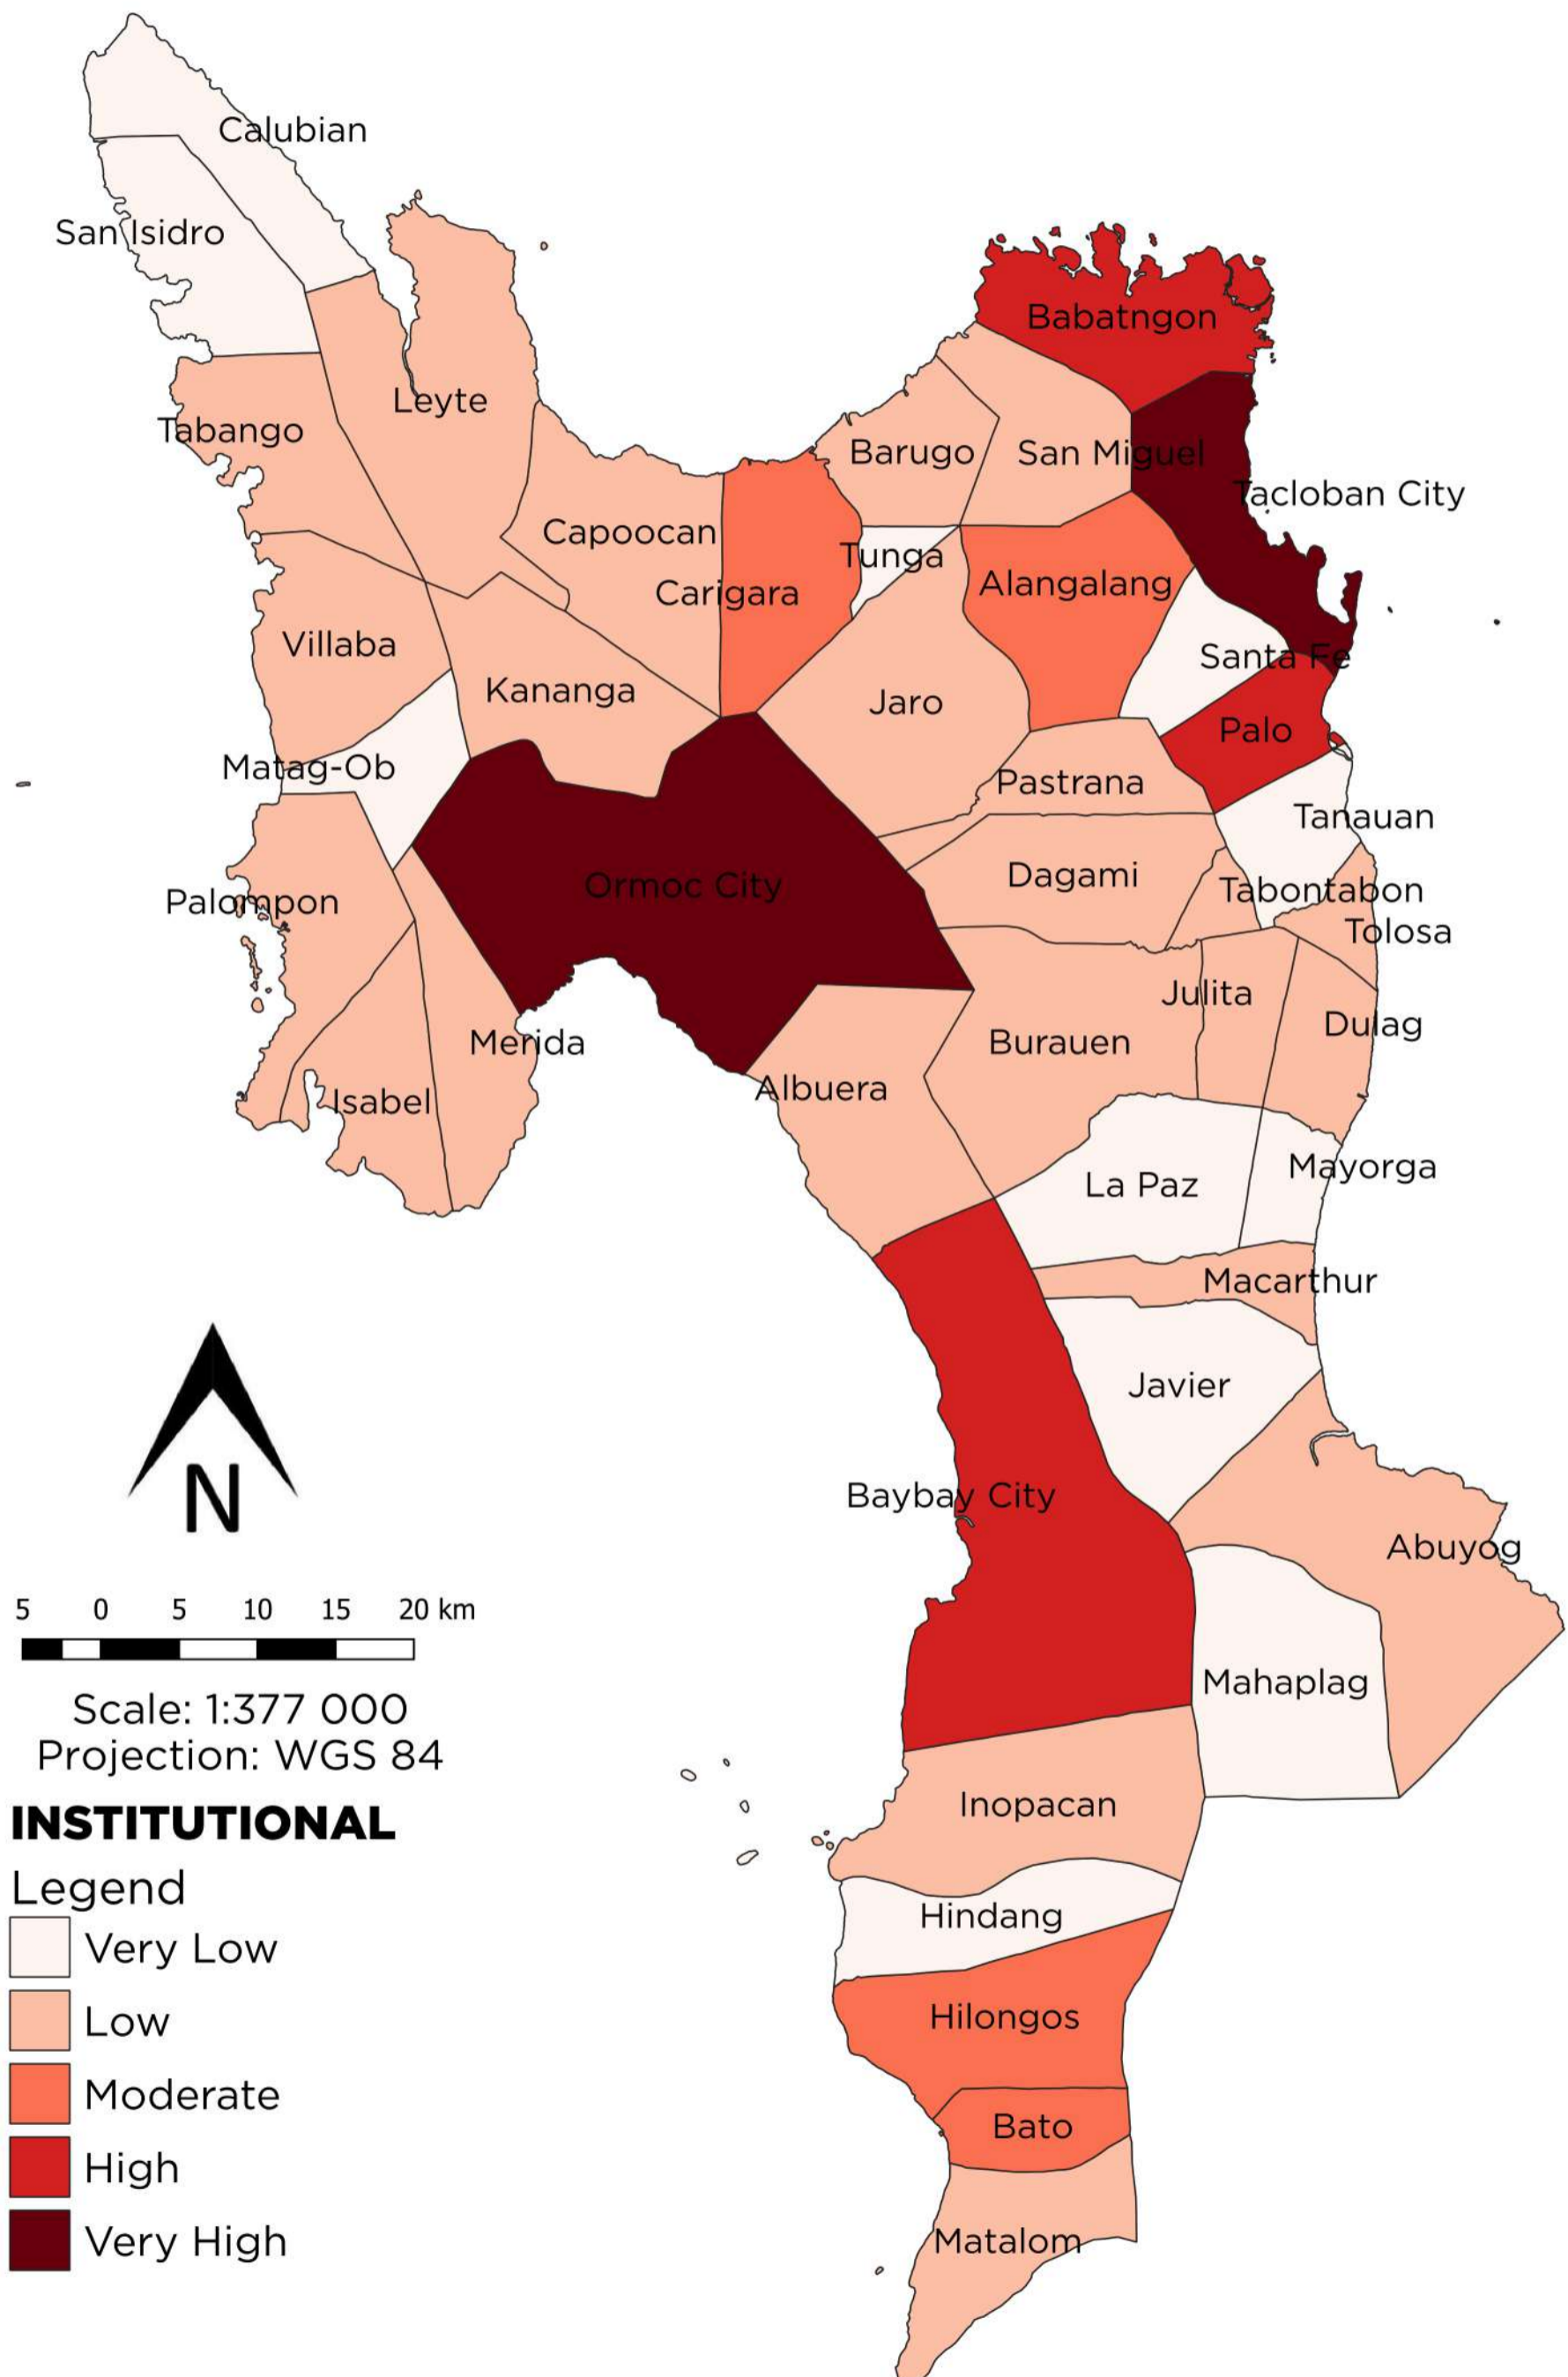

ADAPTIVE CAPACITY INDEX MAP

Province of Leyte

Scale: 1:377 000
Projection: WGS 84

INSTITUTIONAL

1. Legend
2. Very Low
   - Low
   - Moderate
   - High
   - Very High