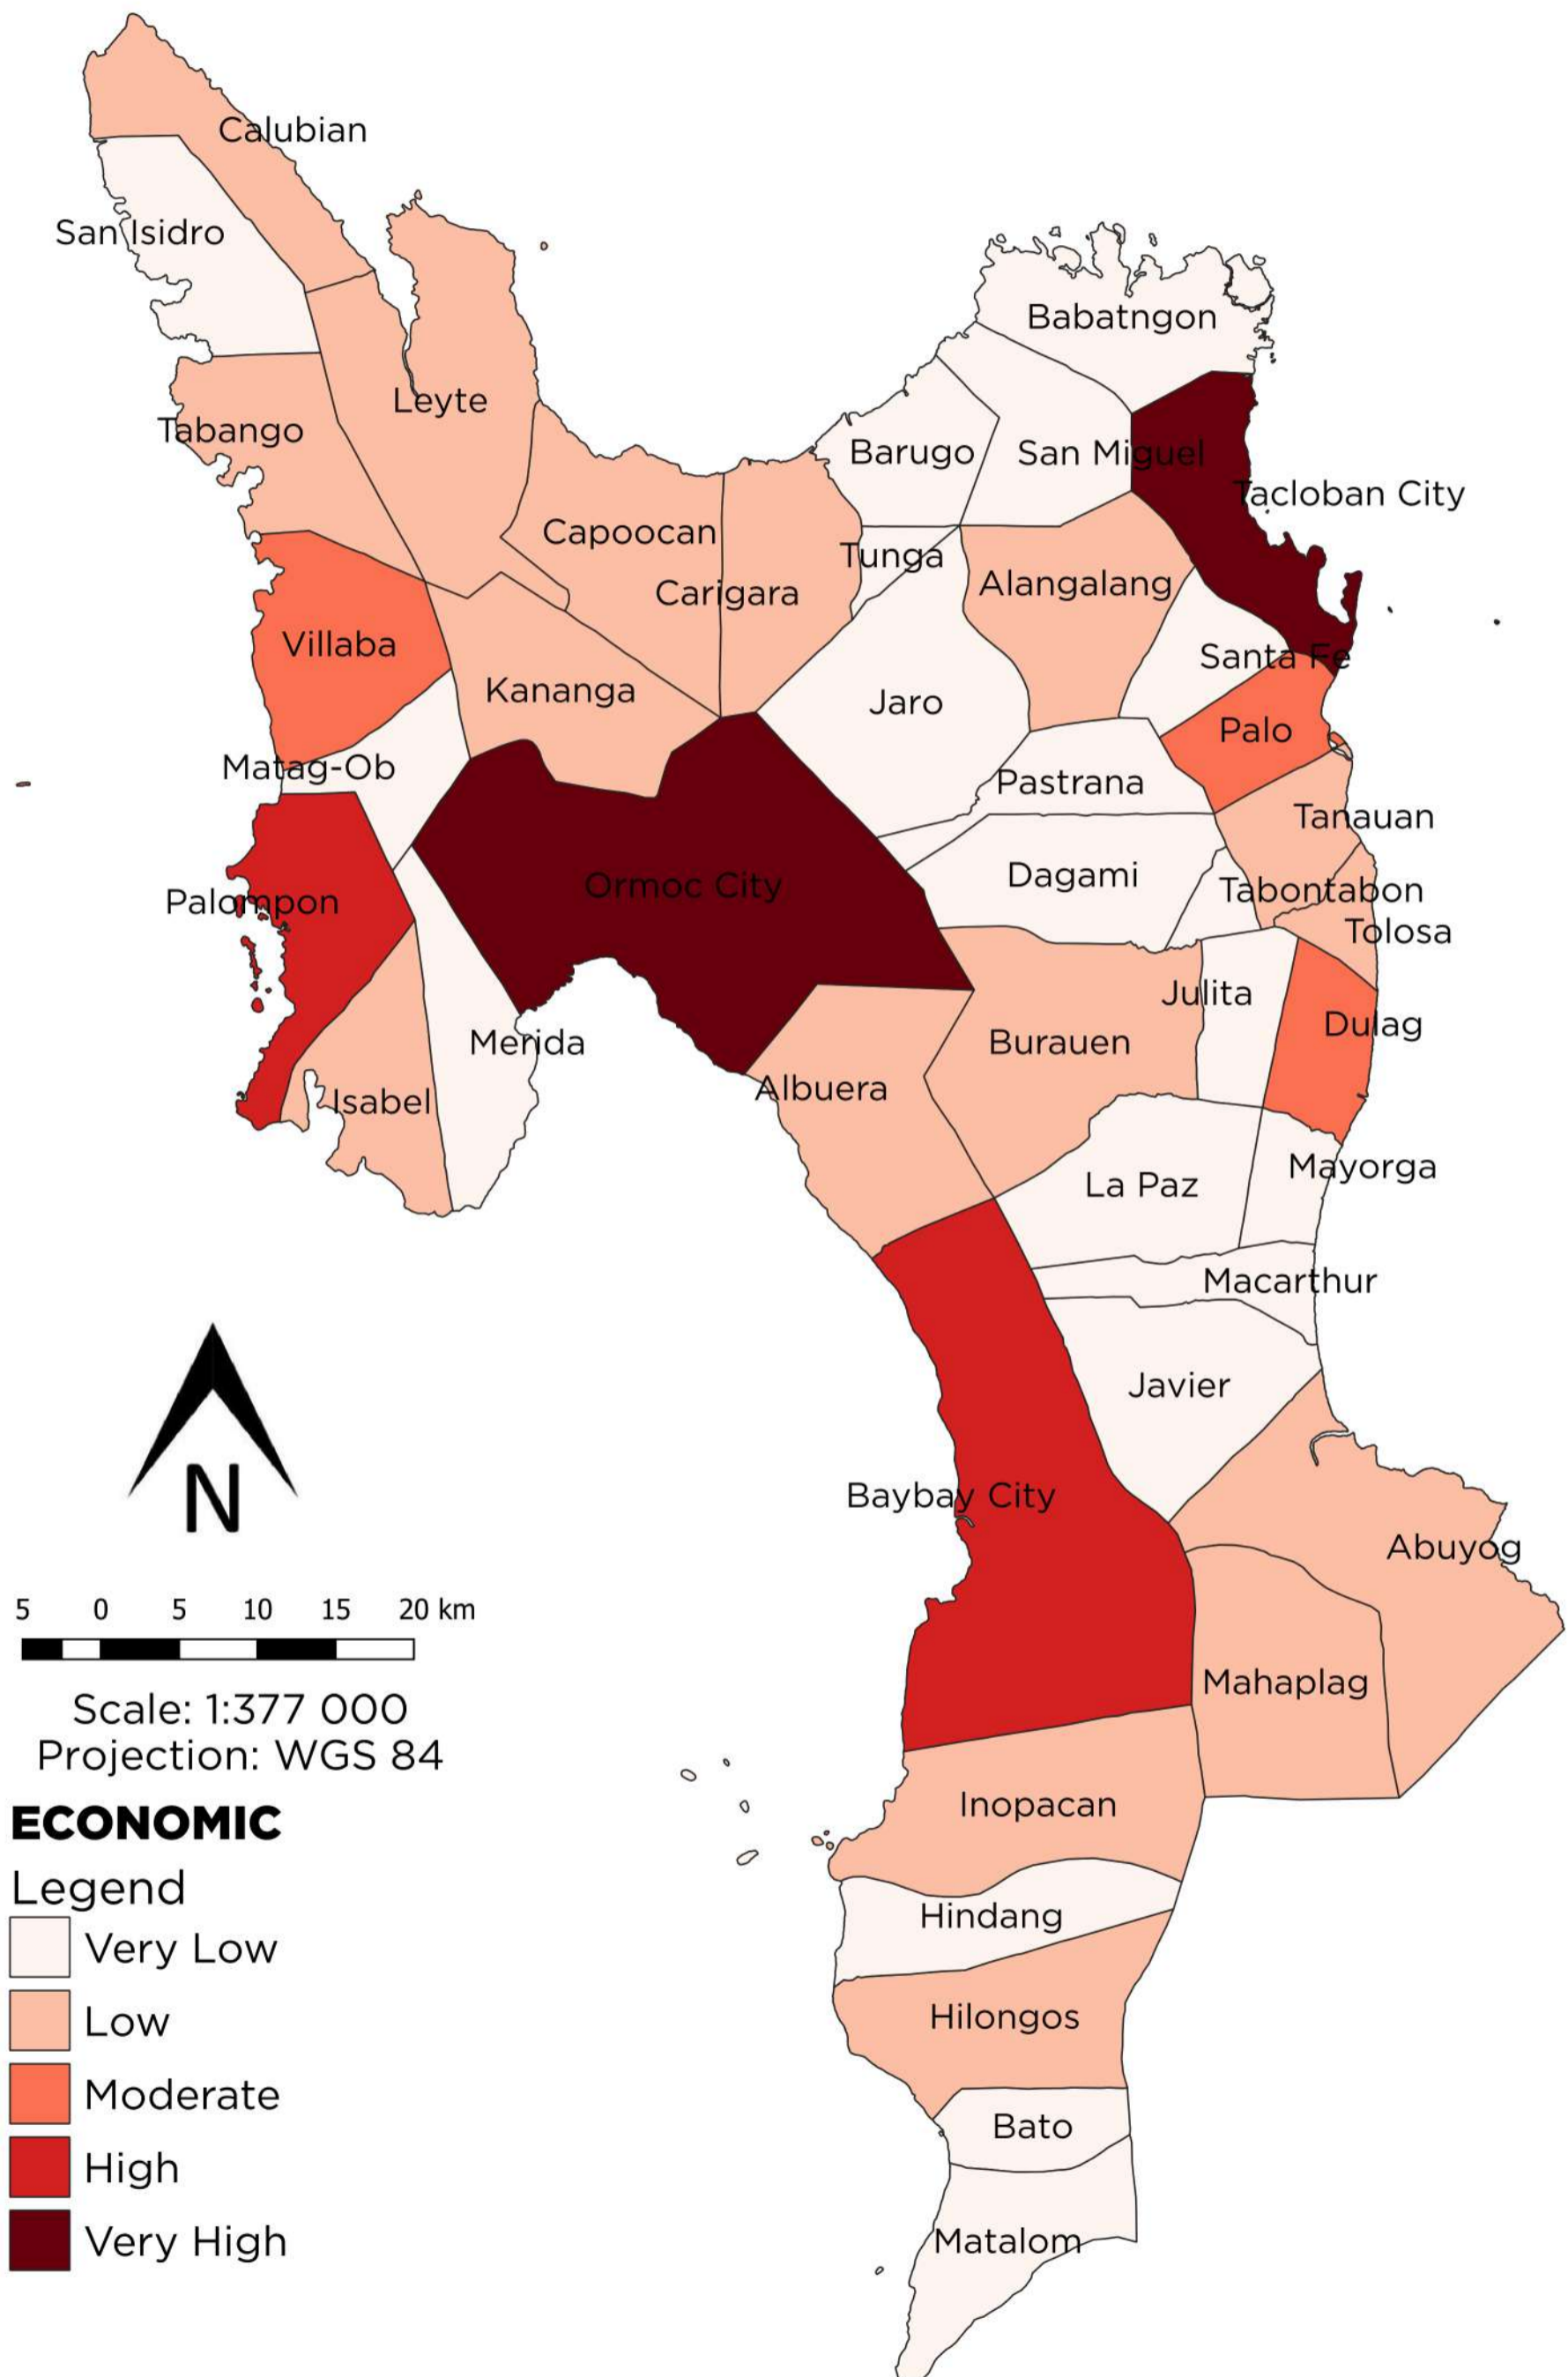

ADAPTIVE CAPACITY INDEX MAP

Province of Leyte

Scale: 1:377 000
Projection: WGS 84

ECONOMIC

Legend

- Very Low
- Low
- Moderate
- High
- Very High