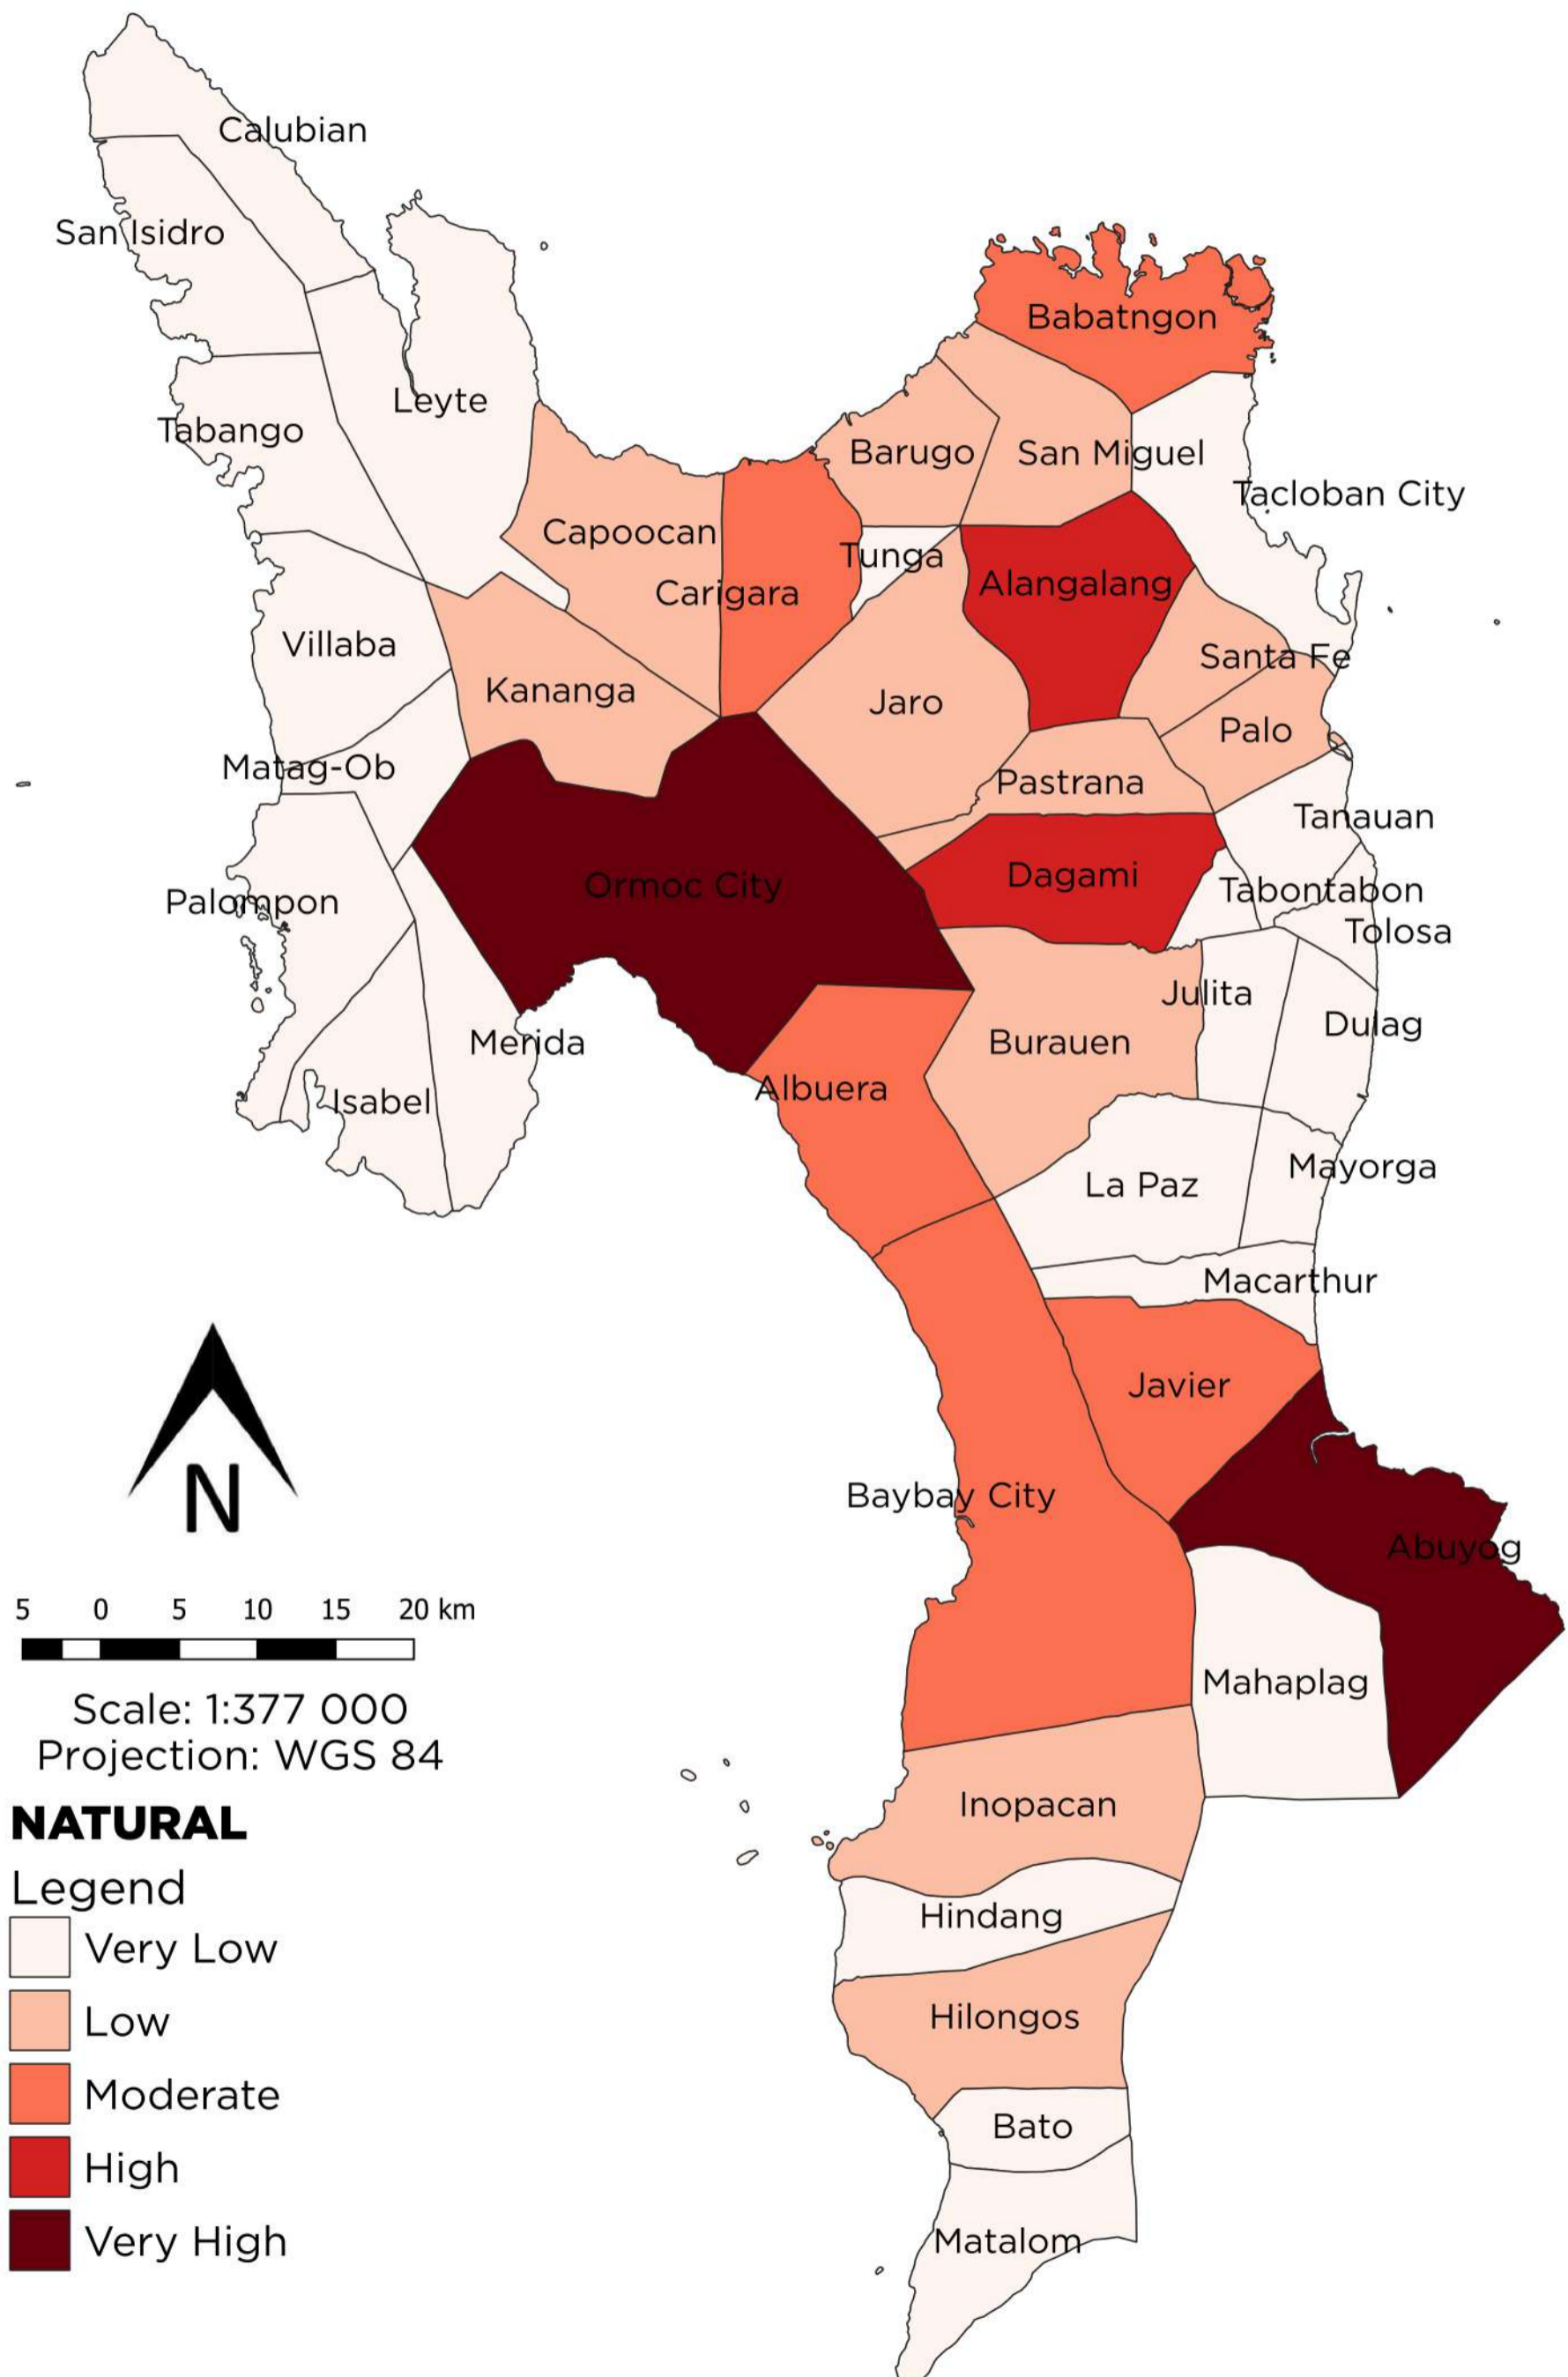

# ADAPTIVE CAPACITY INDEX MAP

## Province of Leyte

Scale: 1:377 000  
Projection: WGS 84

- Legend**
- Very Low
  - Low
  - Moderate
  - High
  - Very High

# ADAPTIVE CAPACITY INDEX MAP

Province of Leyte

Scale: 1:377 000  
Projection: WGS 84

## NATURAL

Legend

- Very Low
- Low
- Moderate
- High
- Very High