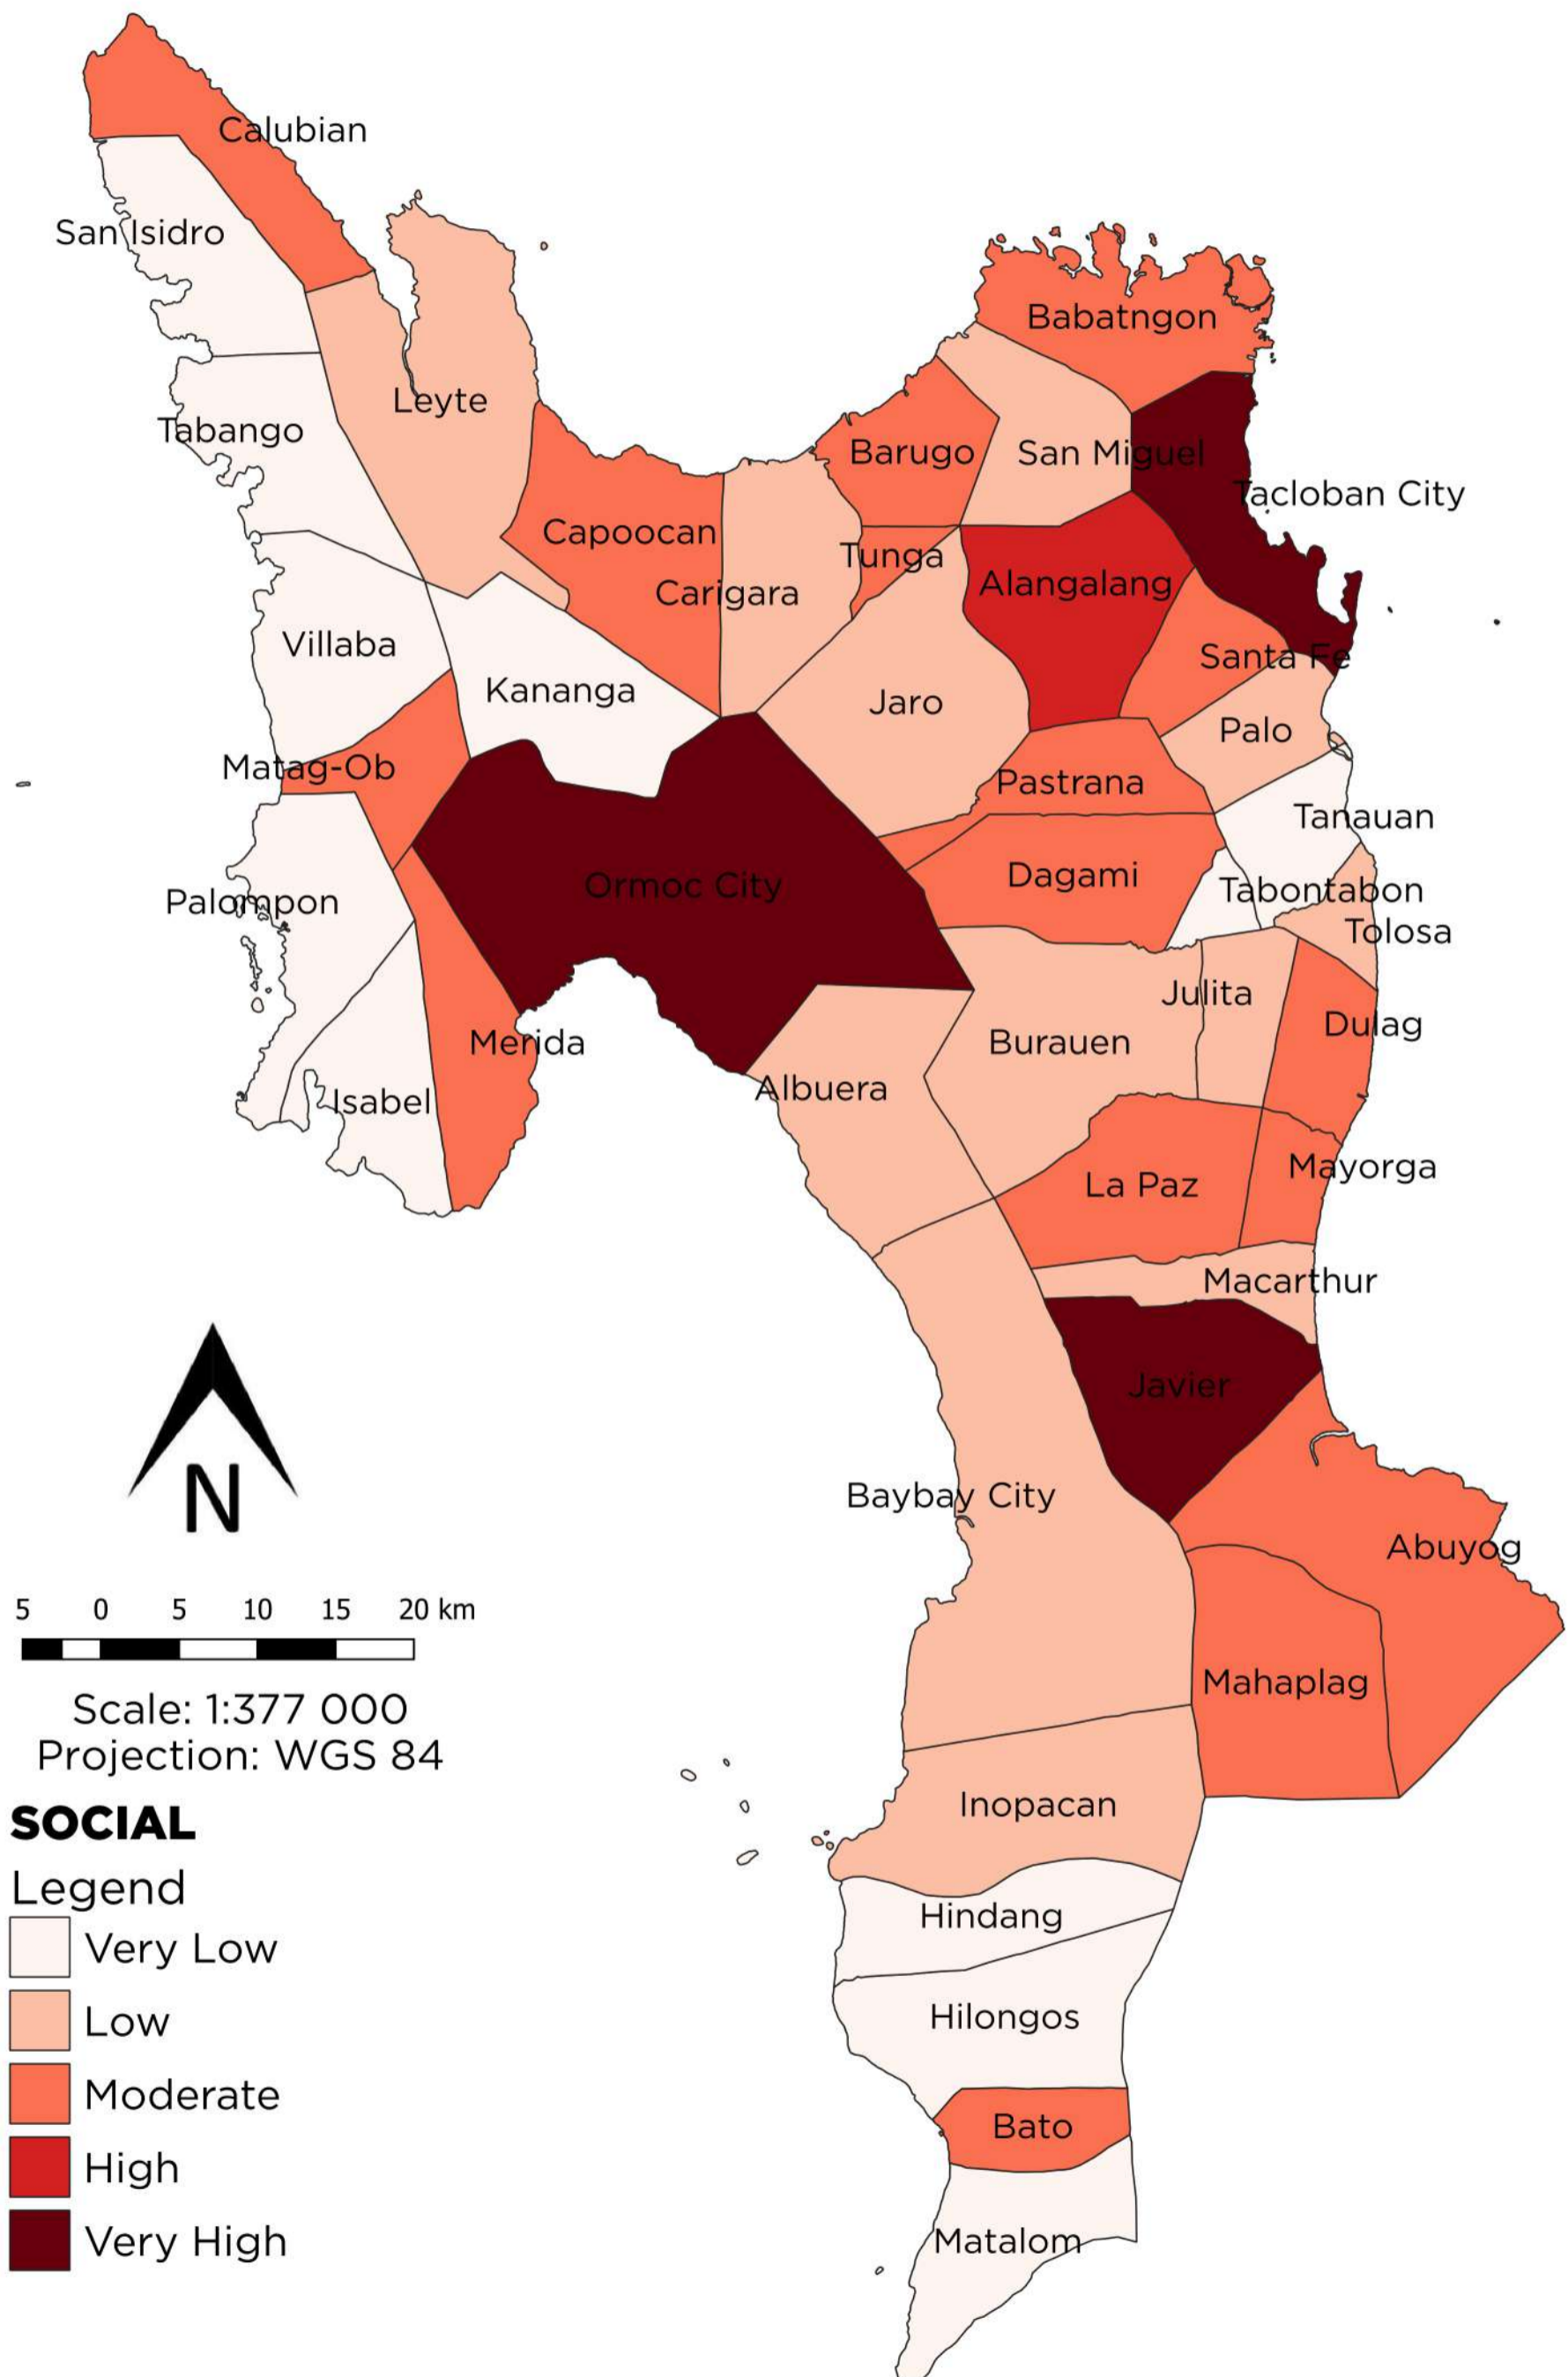

ADAPTIVE CAPACITY INDEX MAP

Province of Leyte

Scale: 1:377 000
Projection: WGS 84

SOCIAL

Legend

- Very Low
- Low
- Moderate
- High
- Very High