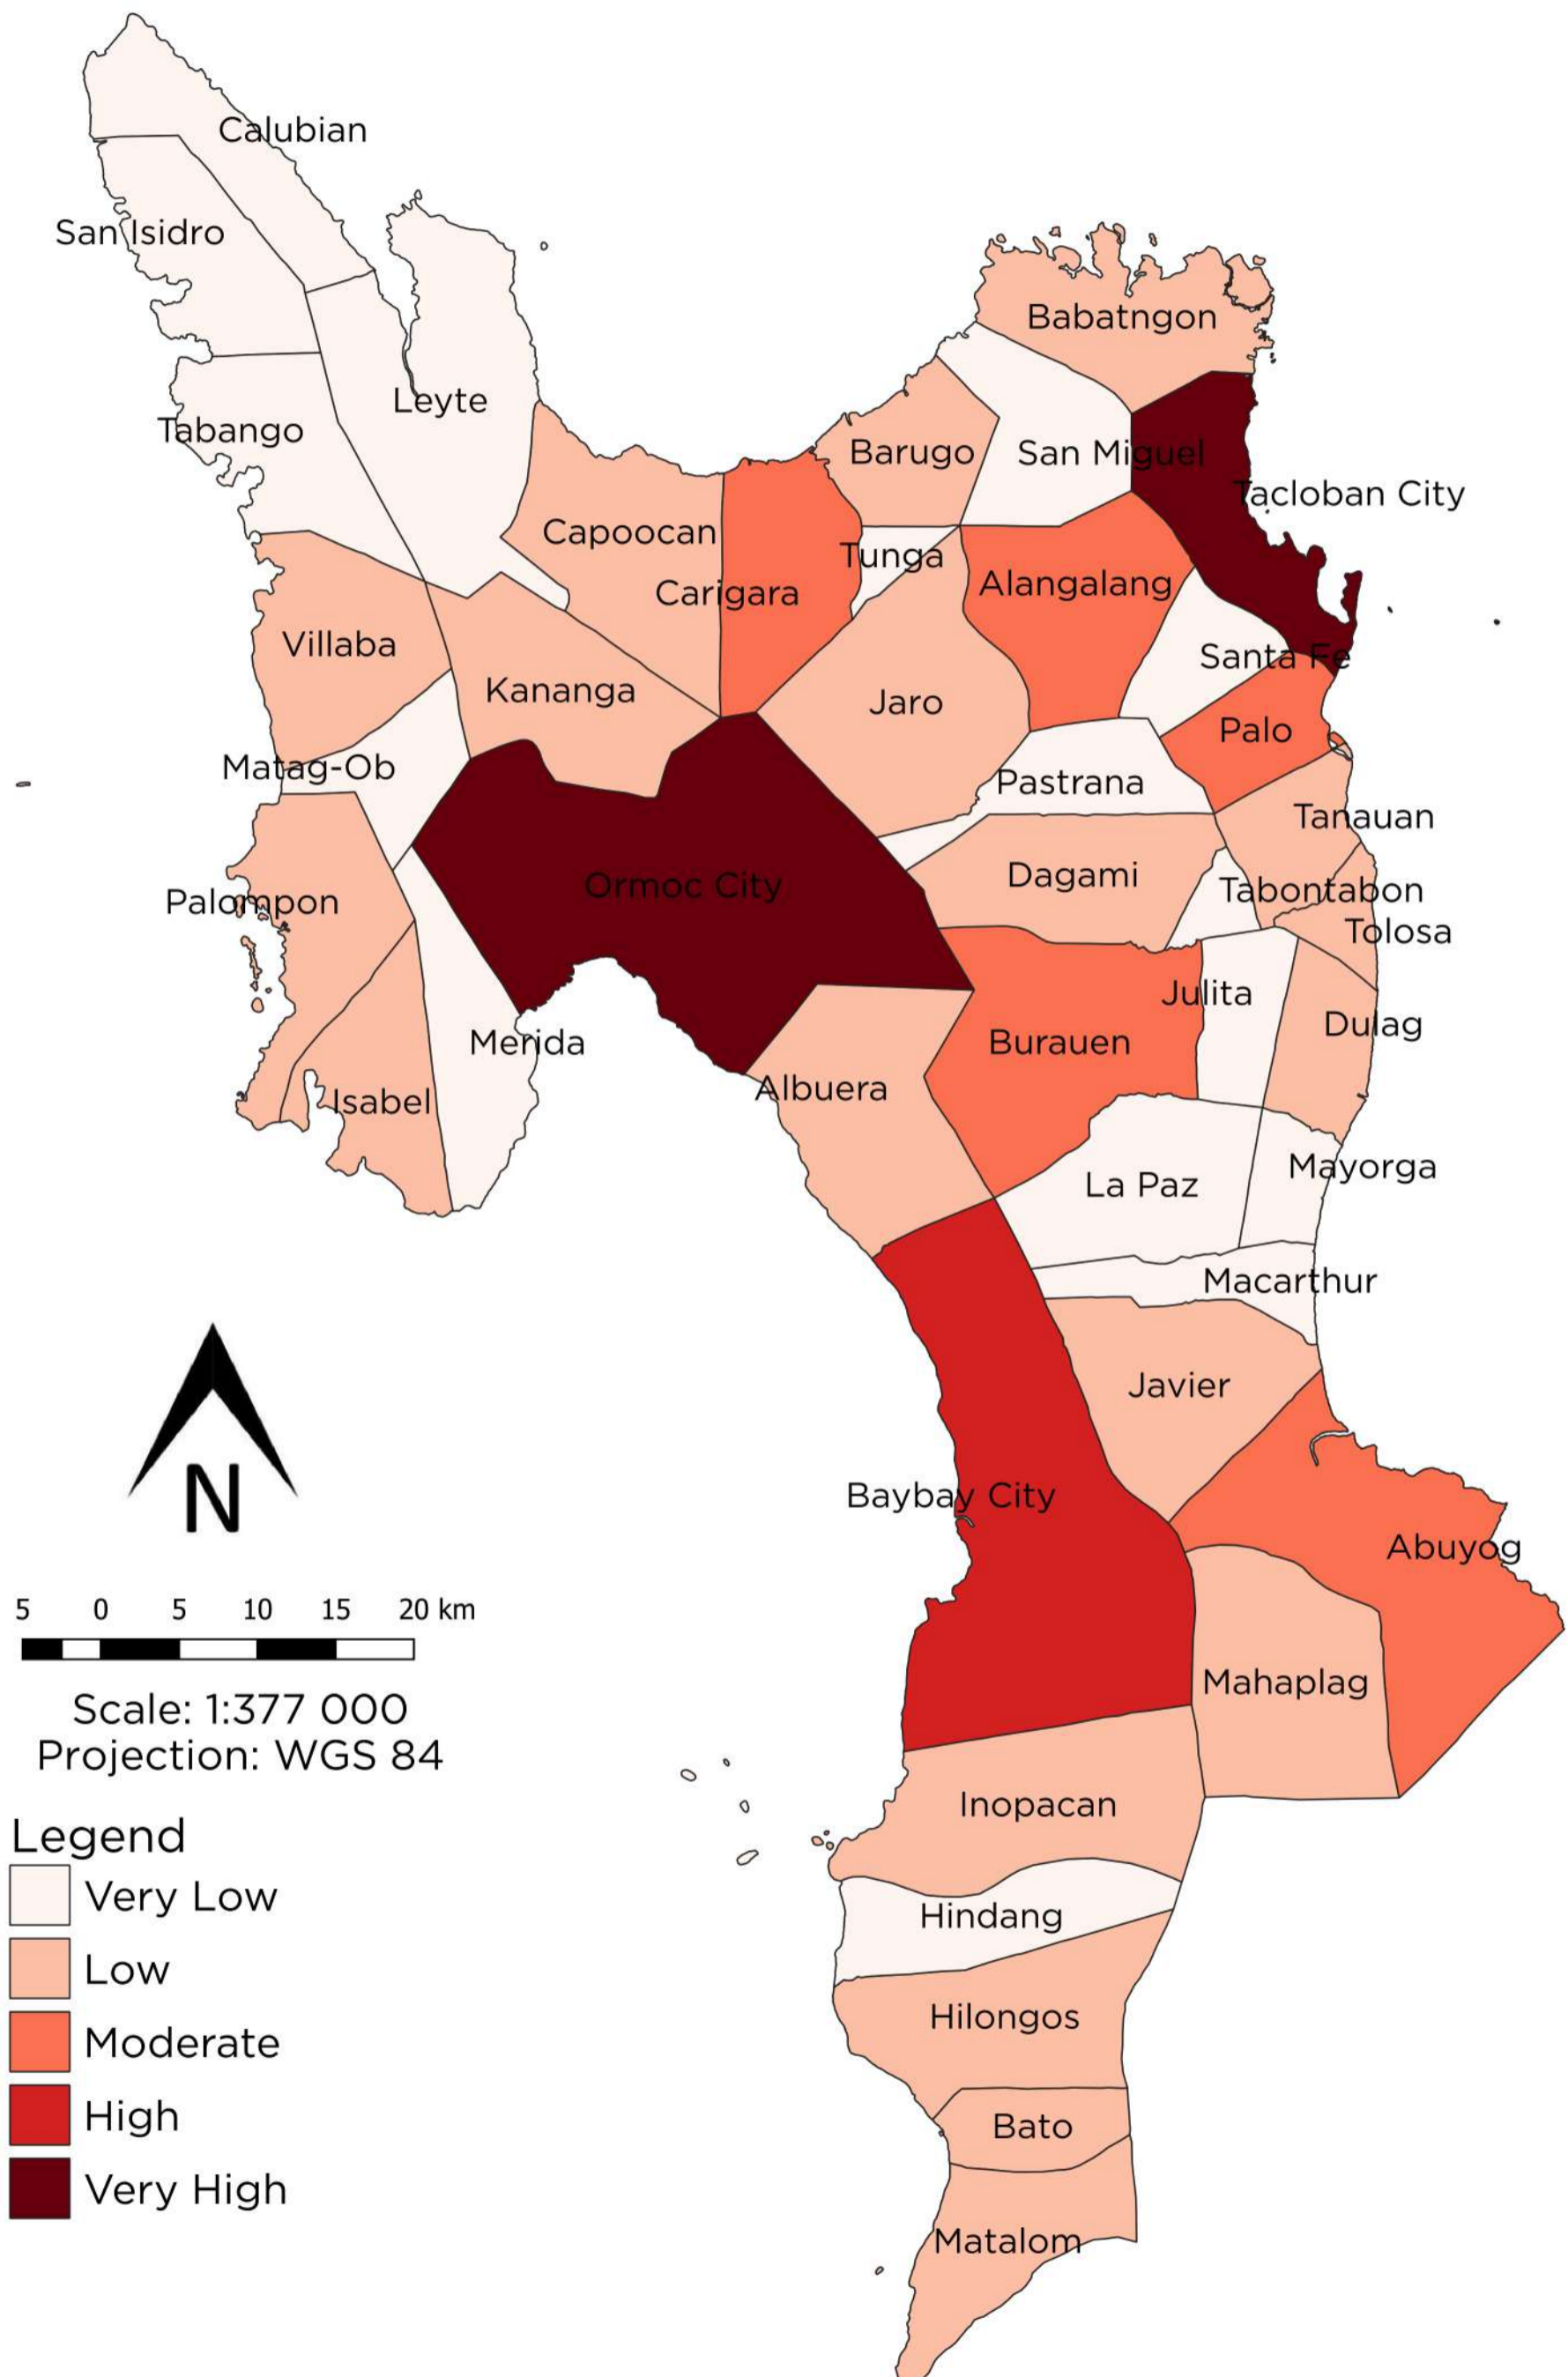

# ADAPTIVE CAPACITY INDEX MAP

## Province of Leyte

Scale: 1:377 000  
Projection: WGS 84

- Legend**
- Very Low
  - Low
  - Moderate
  - High
  - Very High

# ADAPTIVE CAPACITY INDEX MAP

Province of Leyte

Scale: 1:377 000  
Projection: WGS 84

## NATURAL

Legend

- Very Low
- Low
- Moderate
- High
- Very High