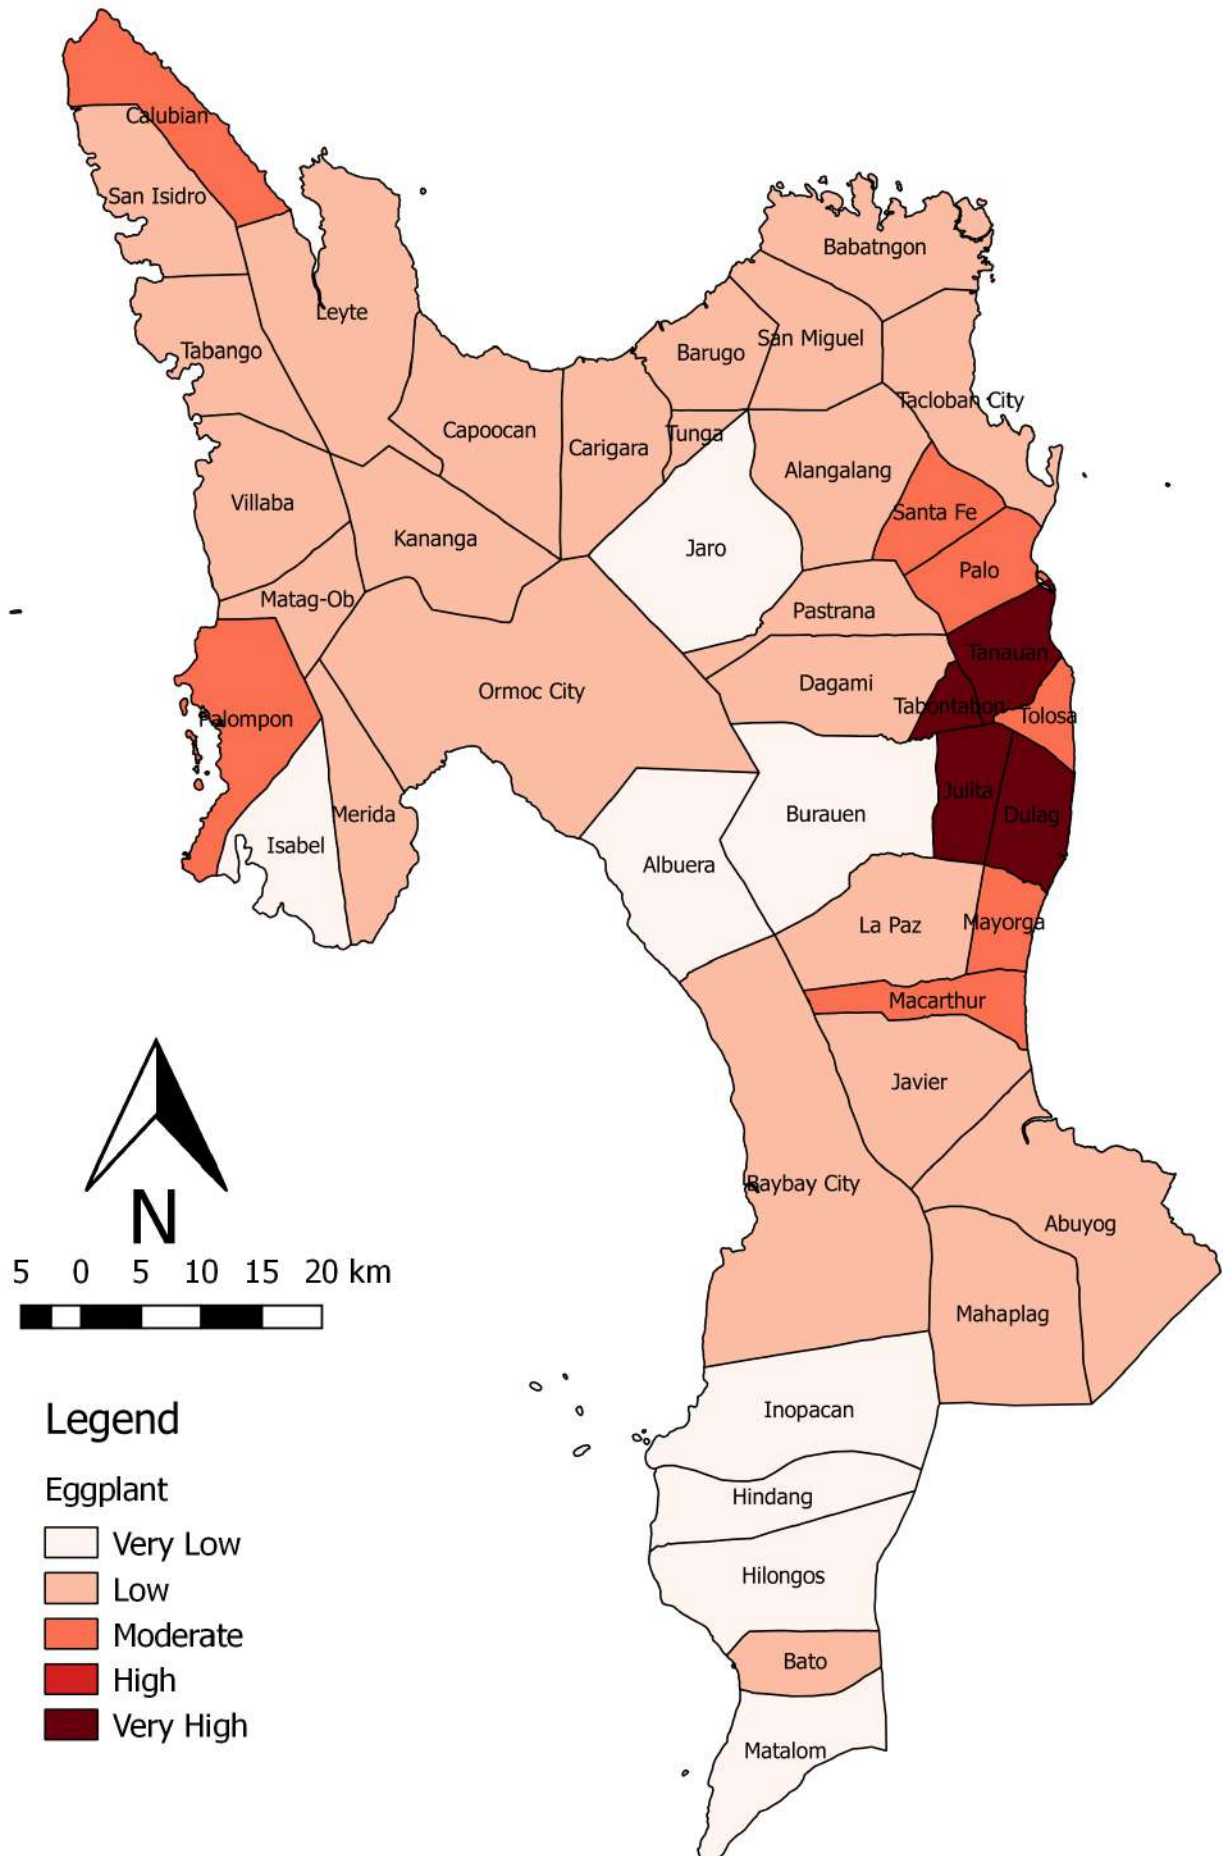

SENSITIVITY INDEX MAP

Province of Leyte