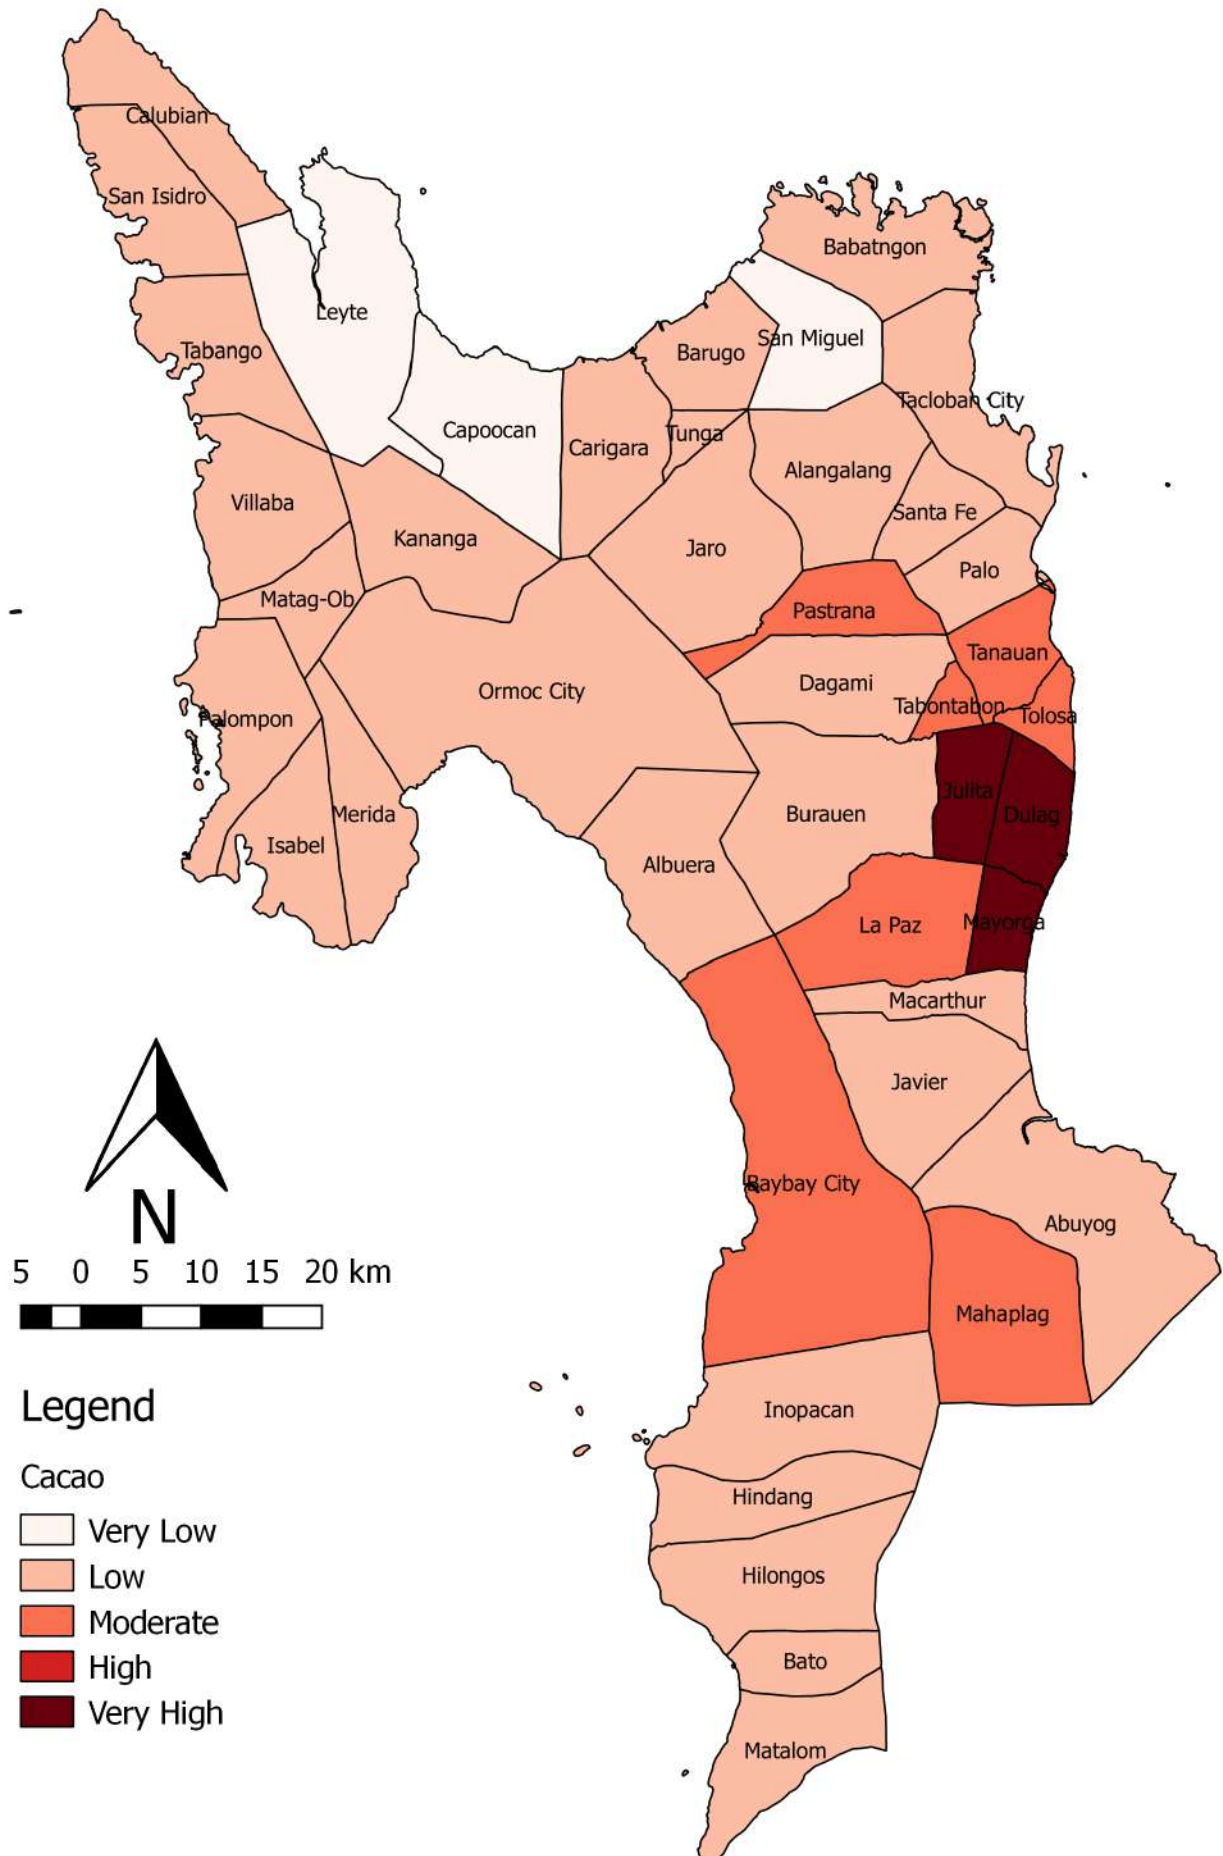

SENSITIVITY INDEX MAP

Province of Leyte