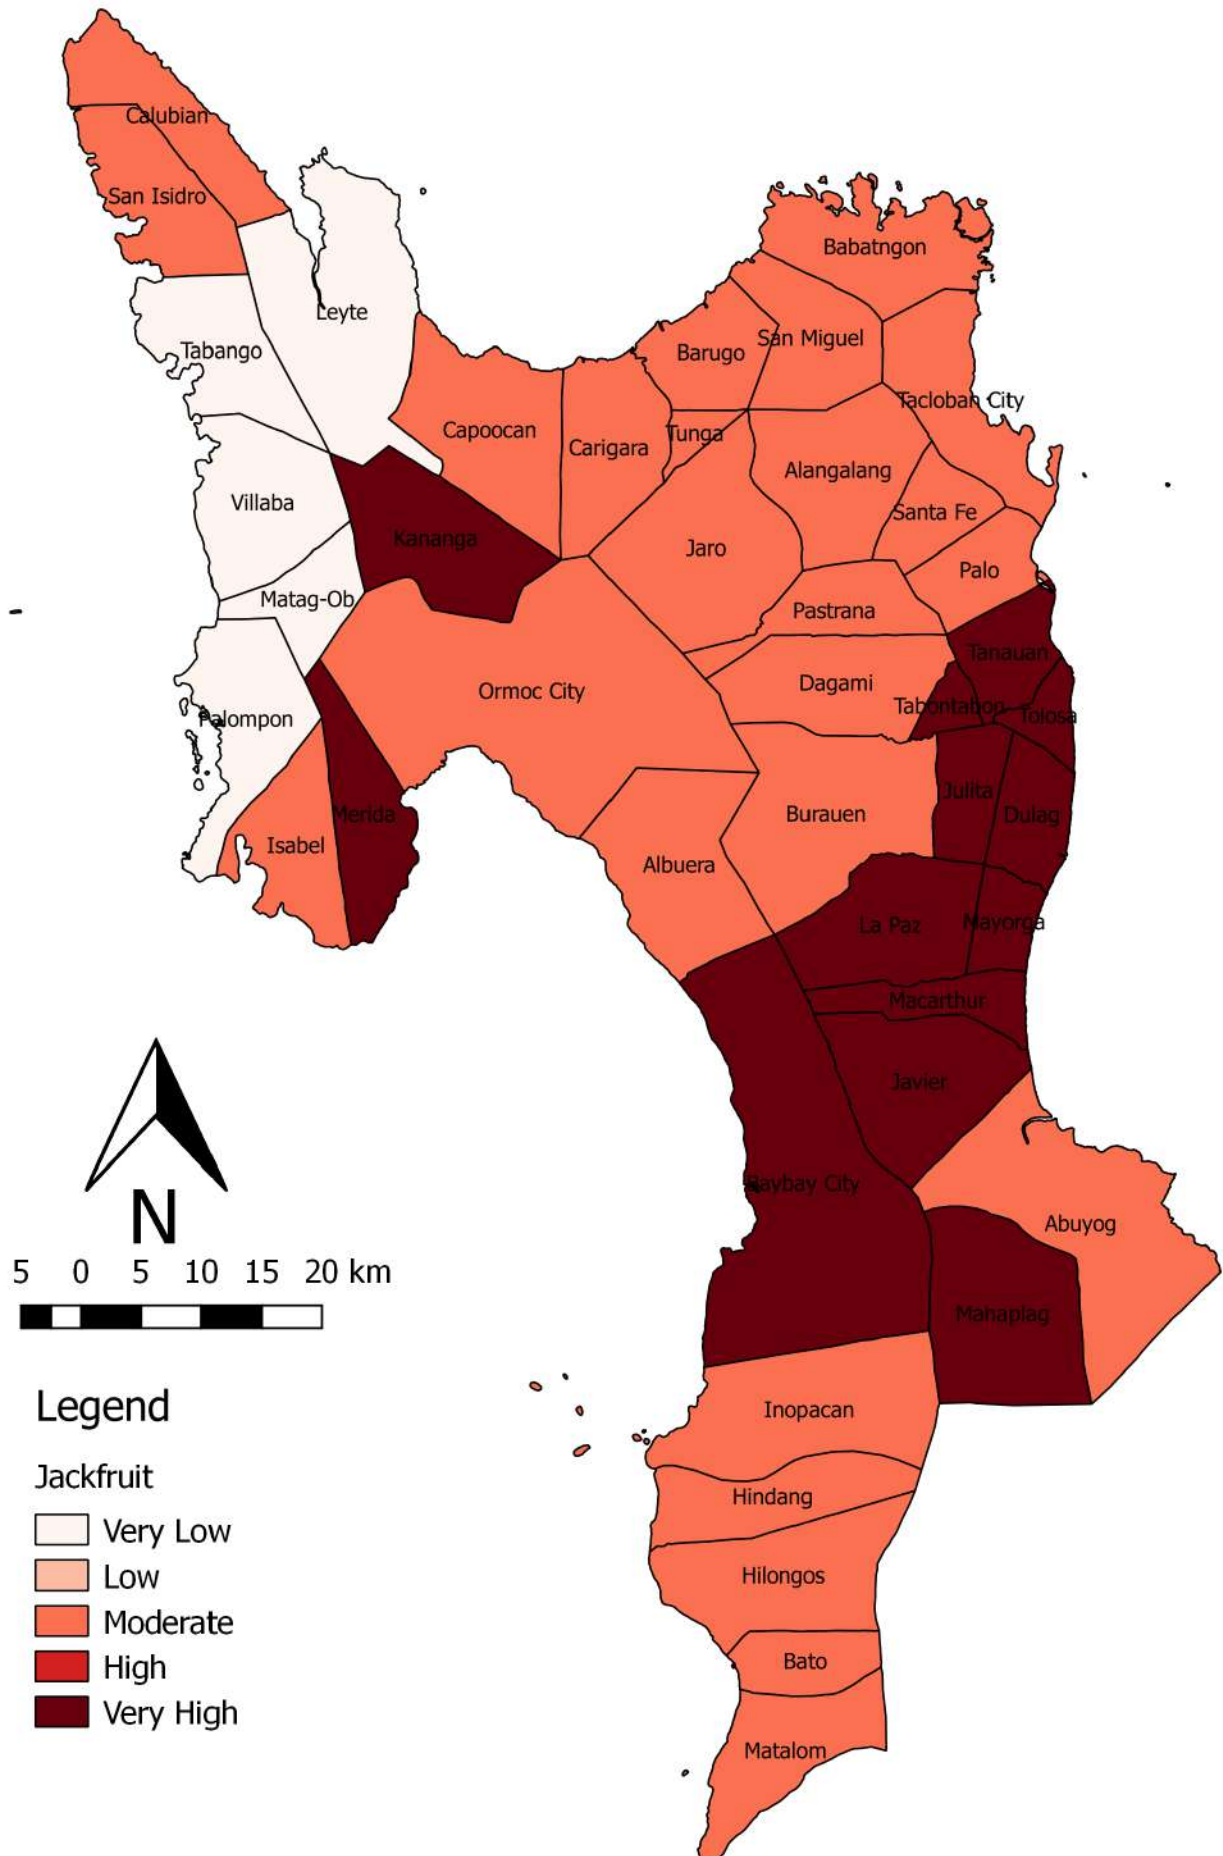

SENSITIVITY INDEX MAP

Province of Leyte

5 0 5 10 15 20 km

Legend

Jackfruit

- Very Low
- Low
- Moderate
- High
- Very High