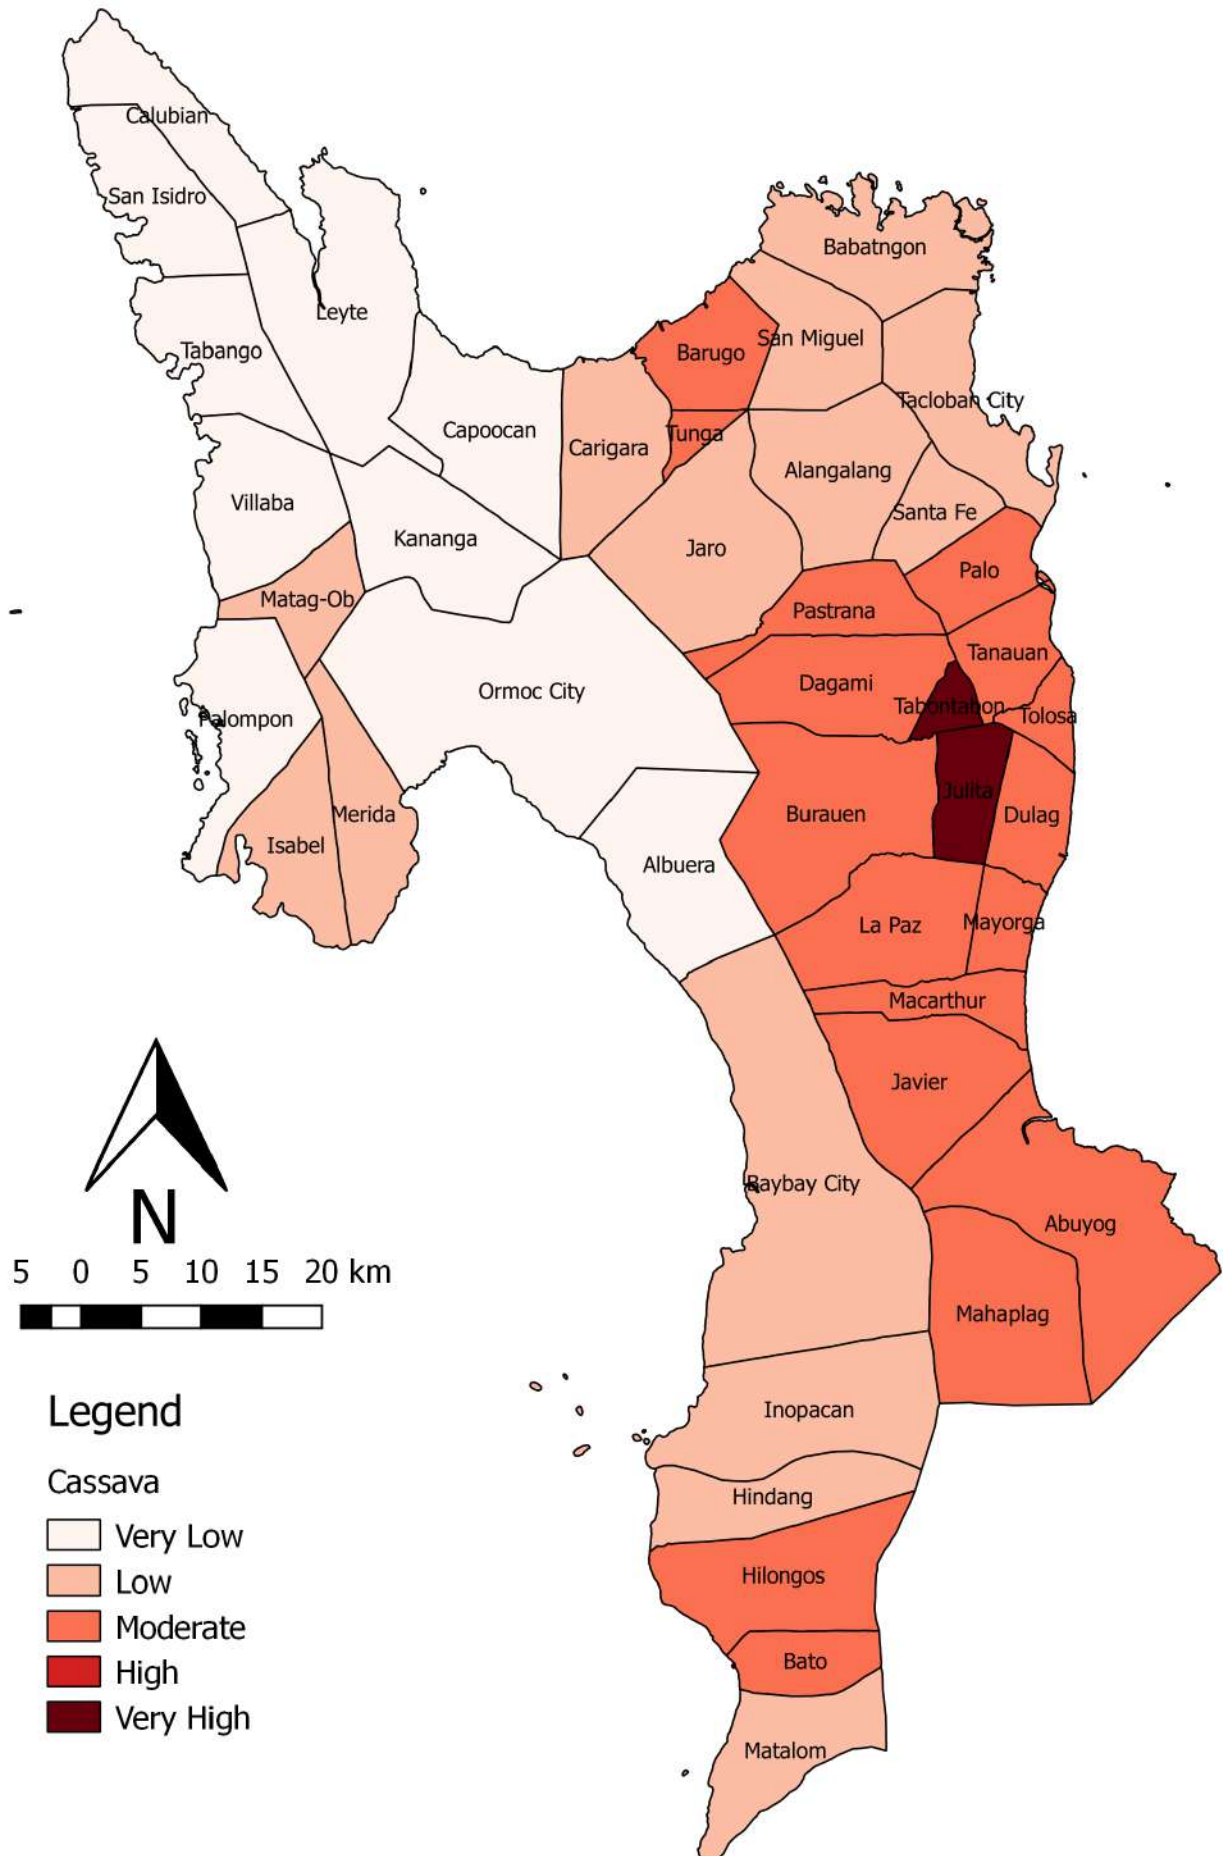

SENSITIVITY INDEX MAP

Province of Leyte