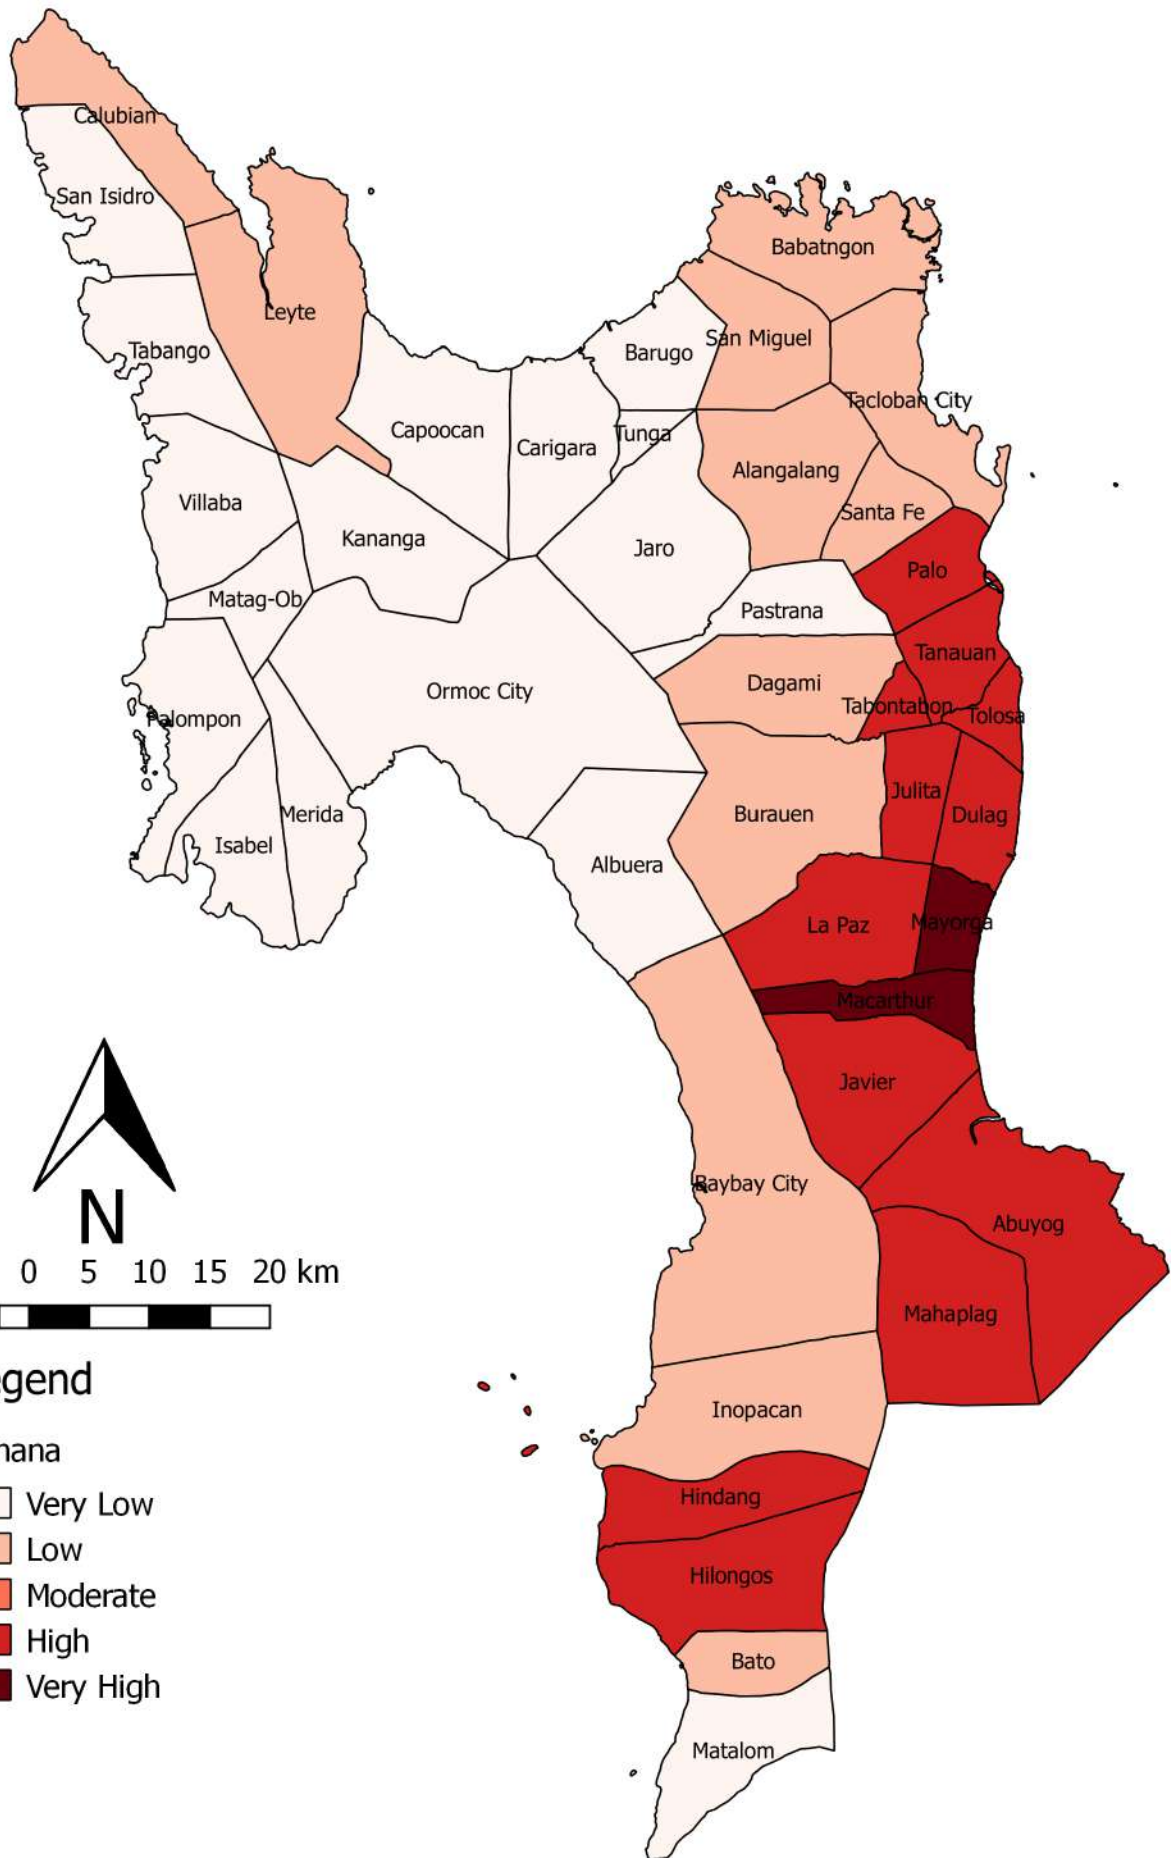

SENSITIVITY INDEX MAP

Province of Leyte

5 0 5 10 15 20 km

Legend

Banana

- Very Low
- Low
- Moderate
- High
- Very High