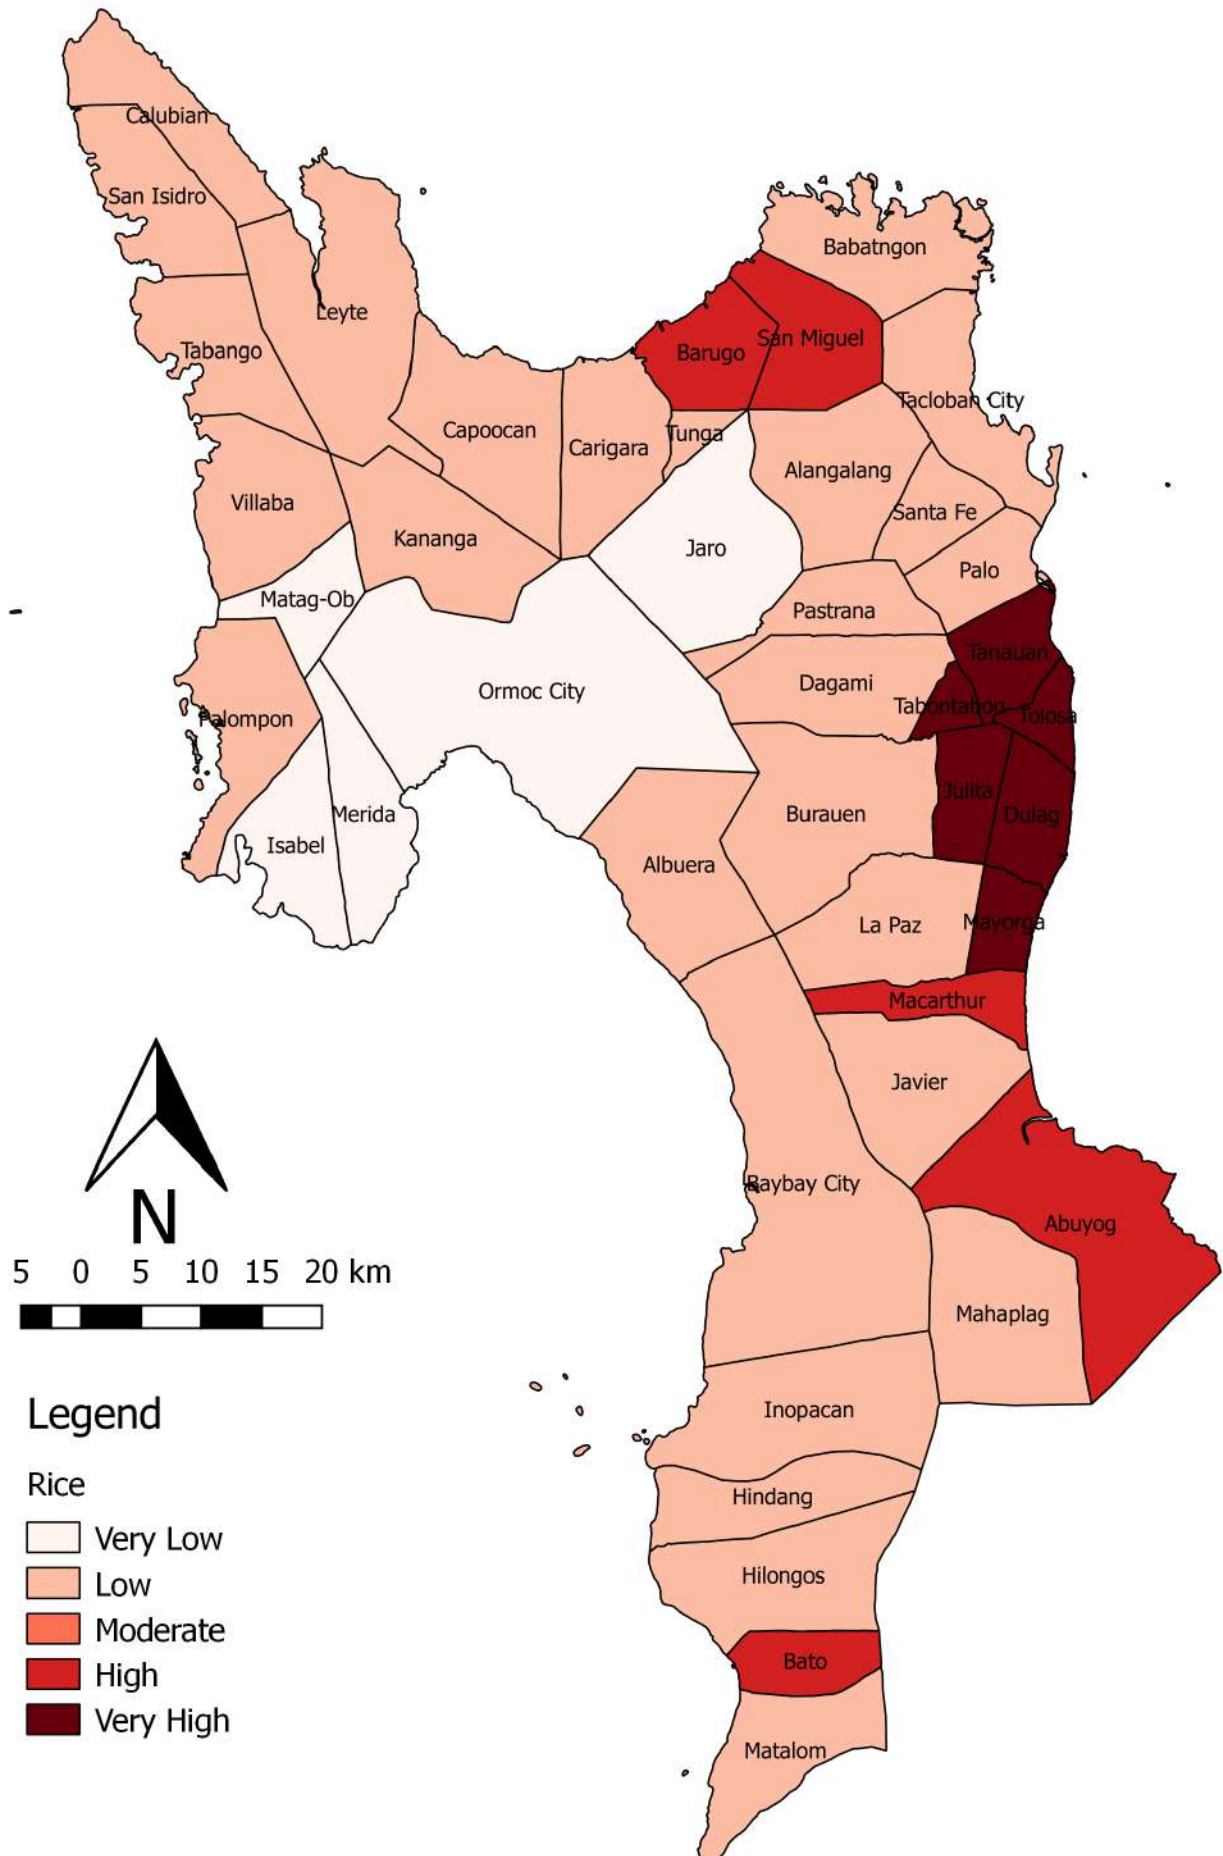

SENSITIVITY INDEX MAP

Province of Leyte

5 0 5 10 15 20 km

Legend

Rice

- Very Low
- Low
- Moderate
- High
- Very High