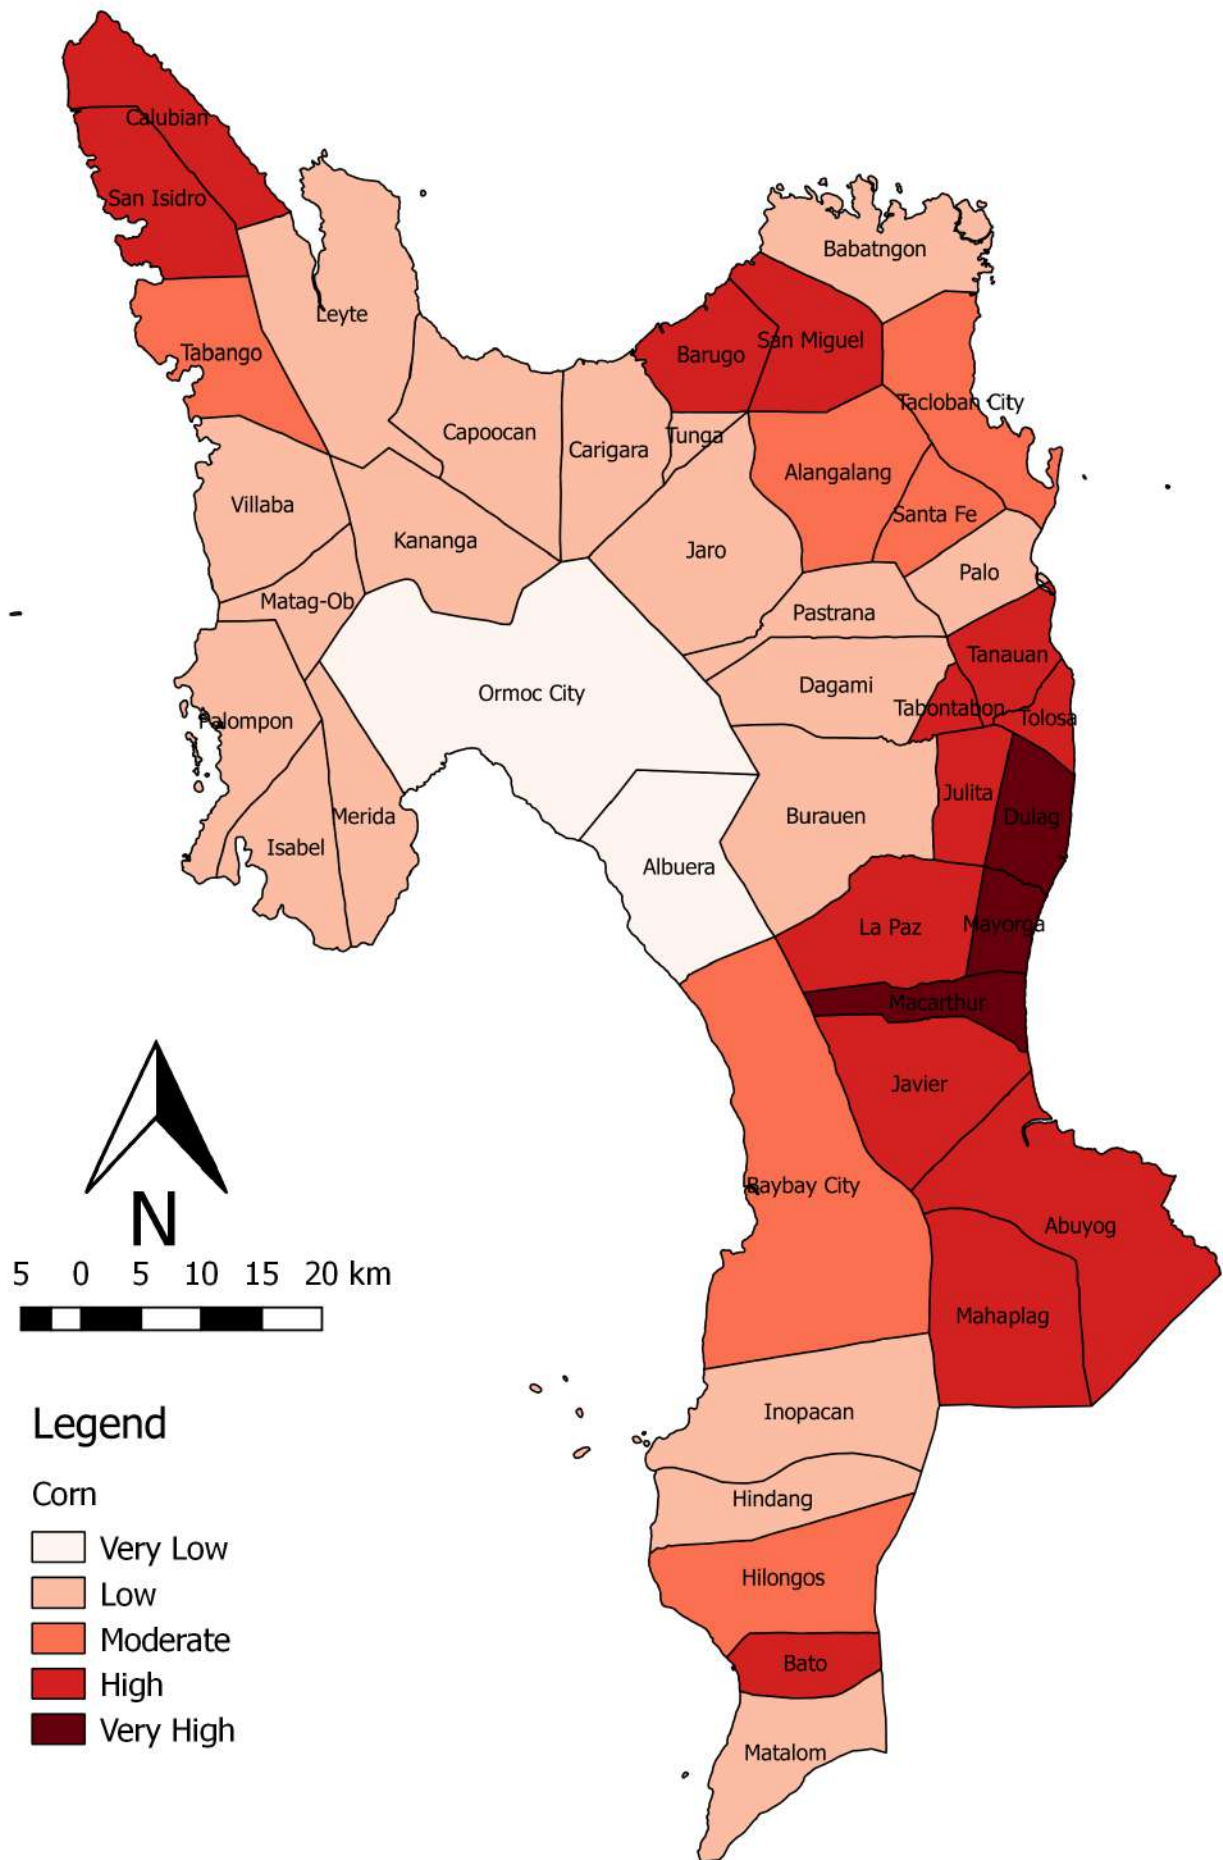

SENSITIVITY INDEX MAP

Province of Leyte

5 0 5 10 15 20 km

Legend

Corn

- Very Low
- Low
- Moderate
- High
- Very High