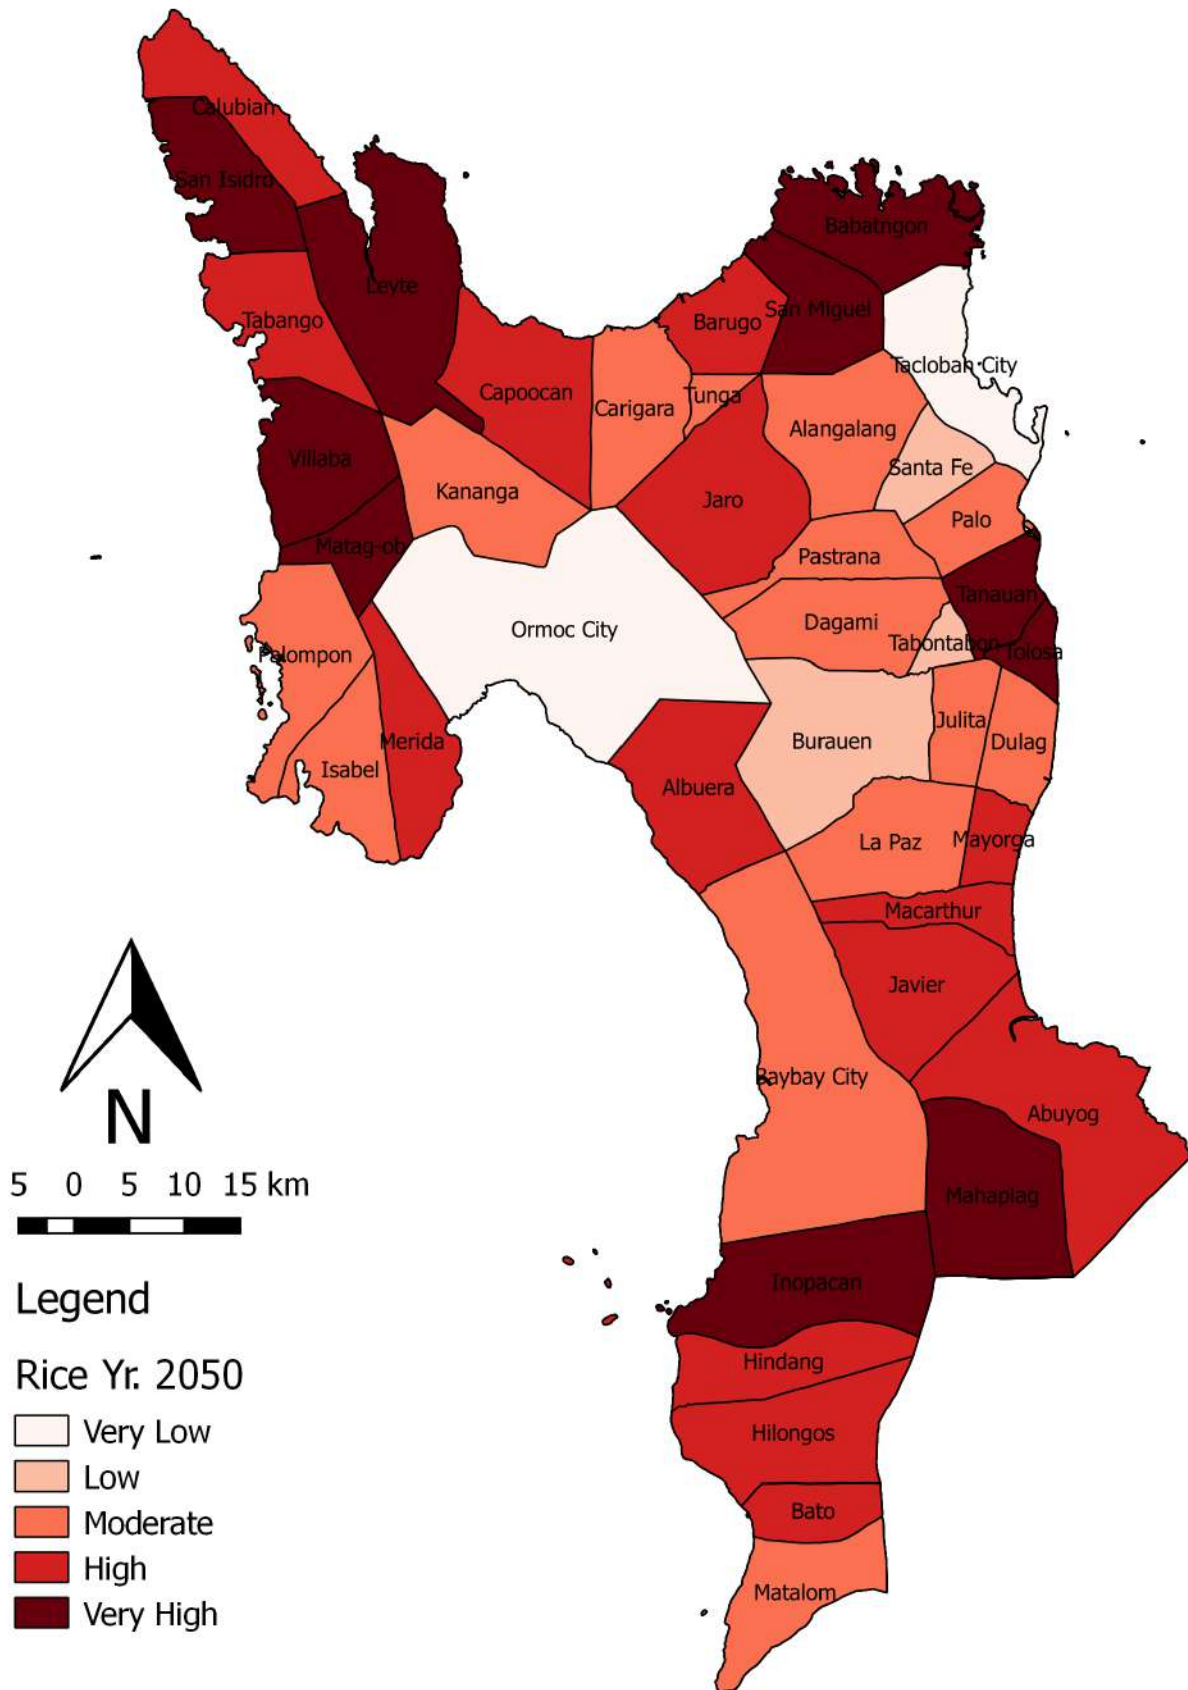

Climate Risk Vulnerability Map

Province of Leyte