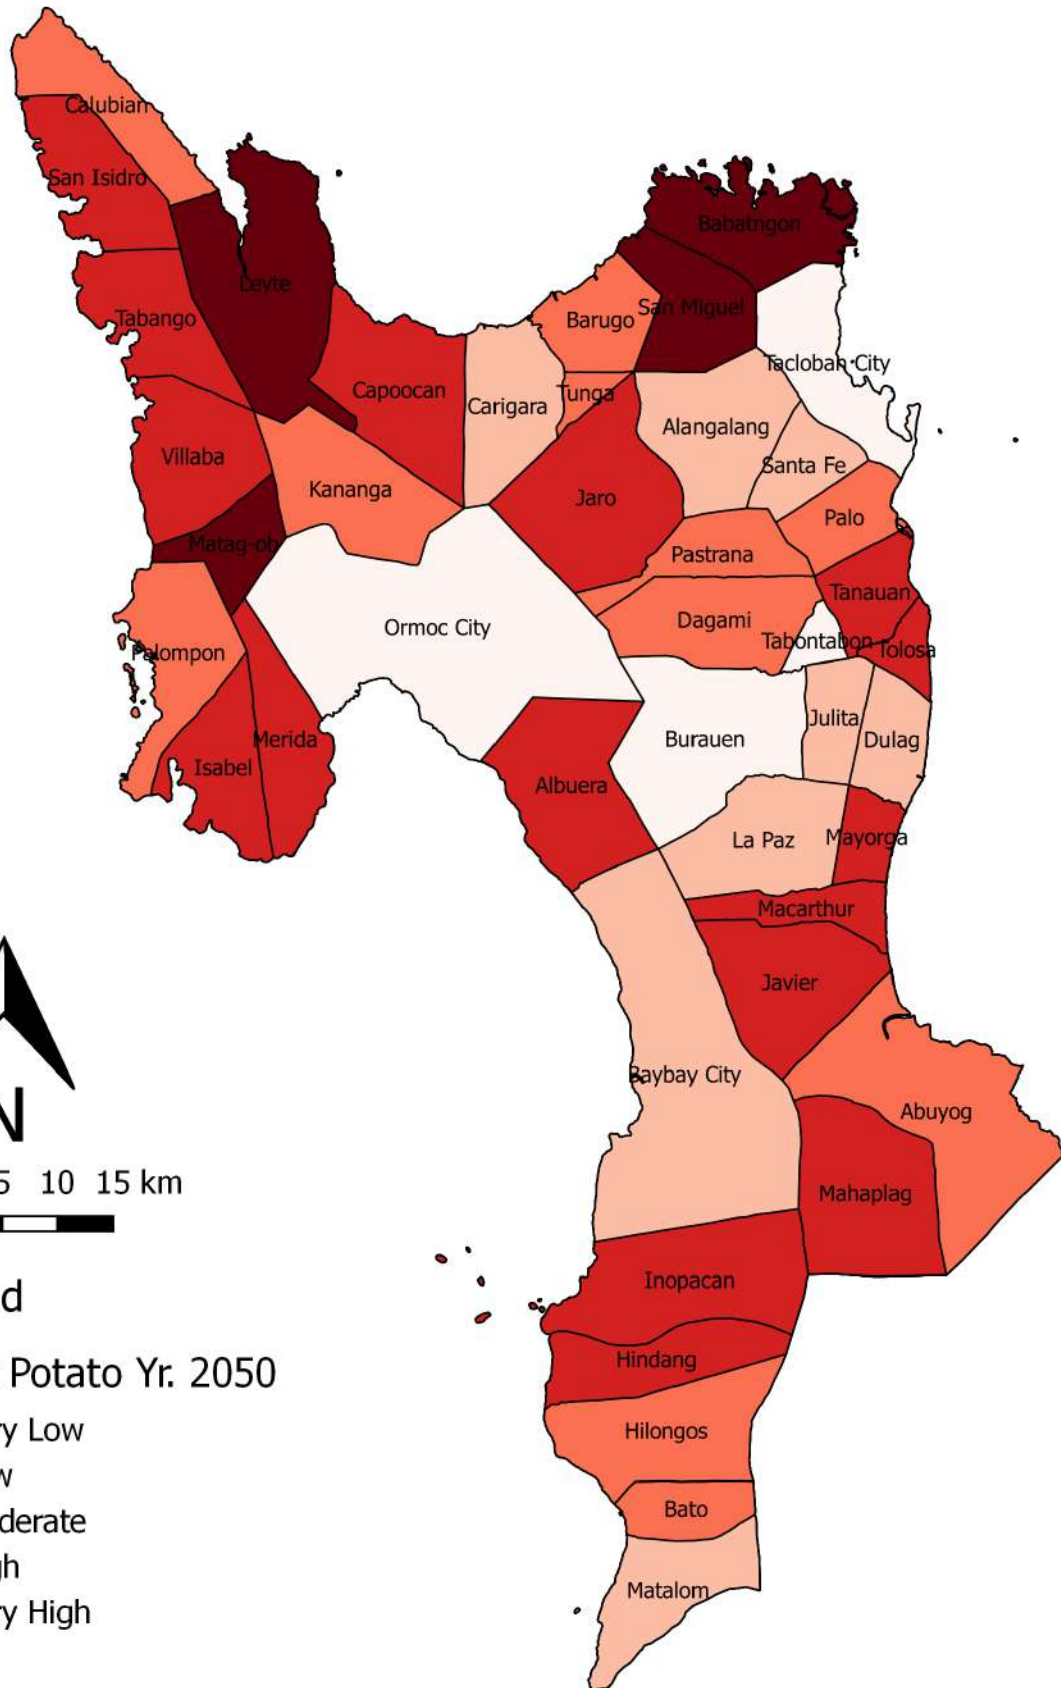

Climate Risk Vulnerability Map

Province of Leyte

5 0 5 10 15 km

Legend

Sweet Potato Yr. 2050

- Very Low
- Low
- Moderate
- High
- Very High