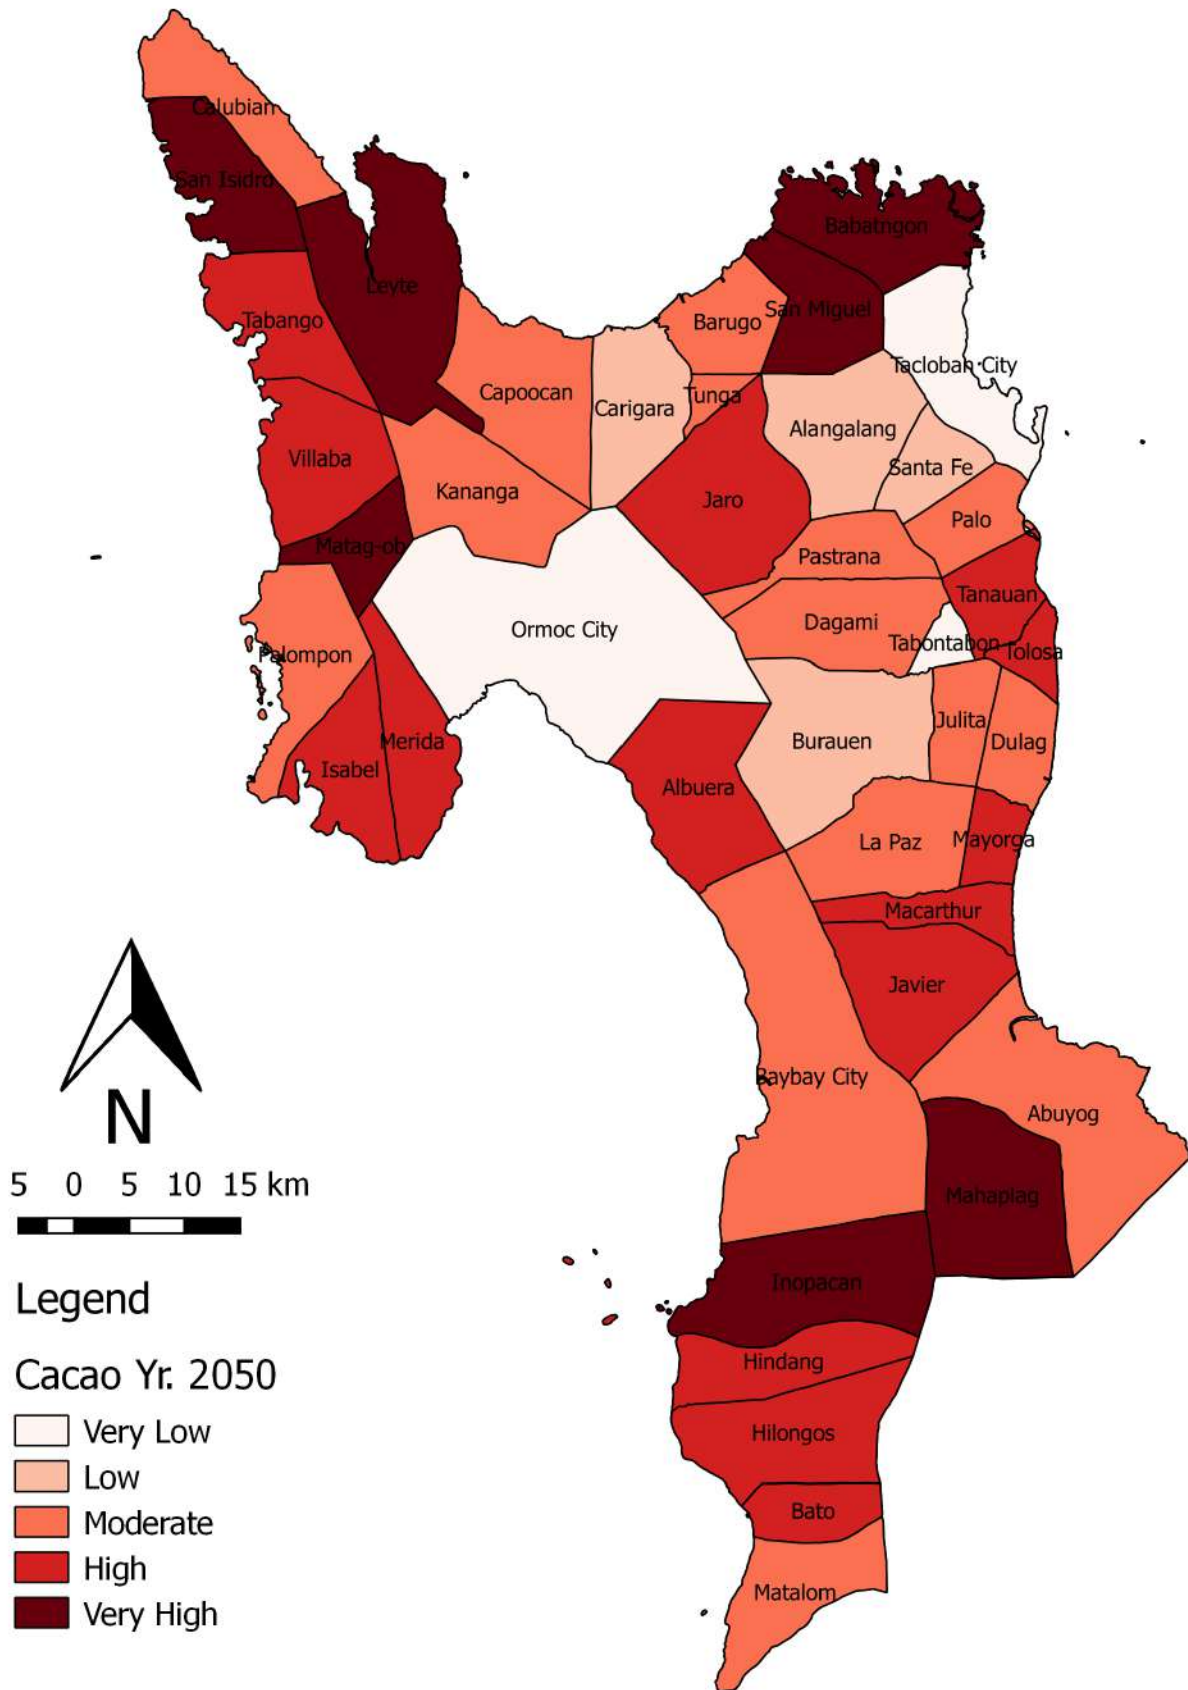

Climate Risk Vulnerability Map

Province of Leyte