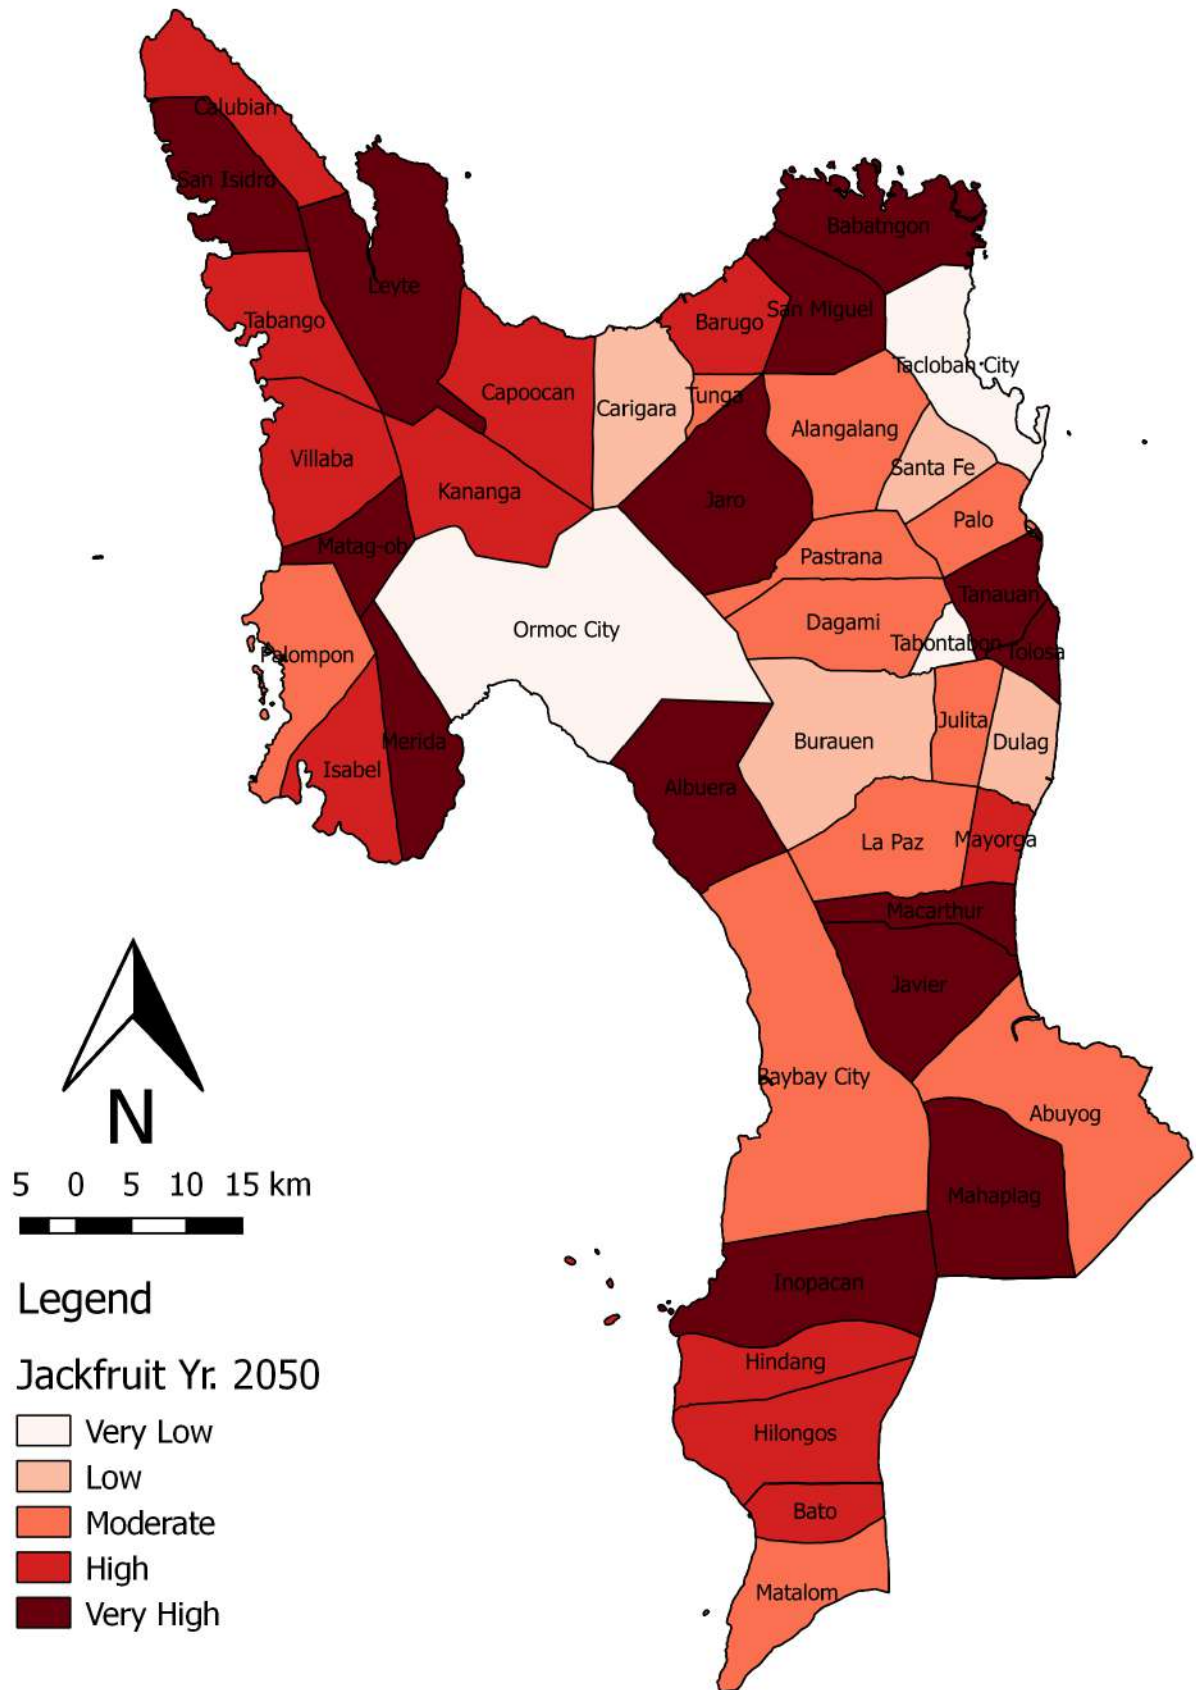

Climate Risk Vulnerability Map

Province of Leyte

Legend

Jackfruit Yr. 2050

- Very Low
- Low
- Moderate
- High
- Very High