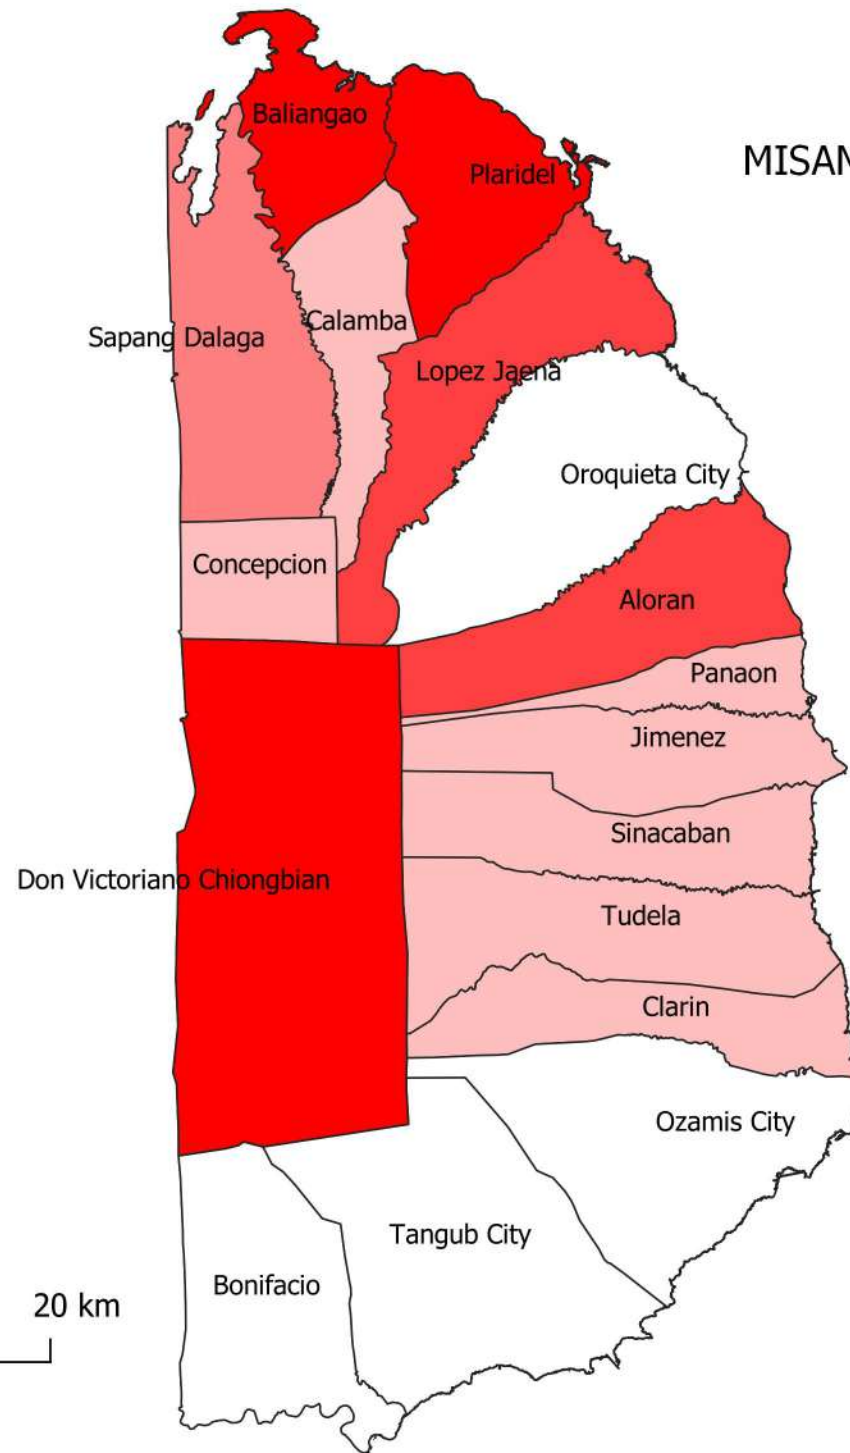

# MISAMIS OCCIDENTAL BANANA CRVA MAP (15:15:15)

**LEGEND**

Vulnerability Classes

- Very Low
- Low
- Moderate
- Vulnerable
- Highly Vulnerable

# MISAMIS OCCIDENTAL BANANA CRVA MAP (30:30:40)

**LEGEND**

Vulnerability Classes

- Very Low
- Low
- Moderate
- Vulnerable
- Highly Vulnerable

# MISAMIS OCCIDENTAL BANANA CRVA MAP (33:33:33)

**LEGEND**

Vulnerability Classes

- Very Low
- Low
- Moderate
- Vulnerable
- Highly Vulnerable

# MISAMIS OCCIDENTAL CACA0 CRVA MAP (15:15:70)

**LEGEND**

Vulnerability Classes

- Very Low
- Low
- Moderate
- Vulnerable
- Highly Vulnerable