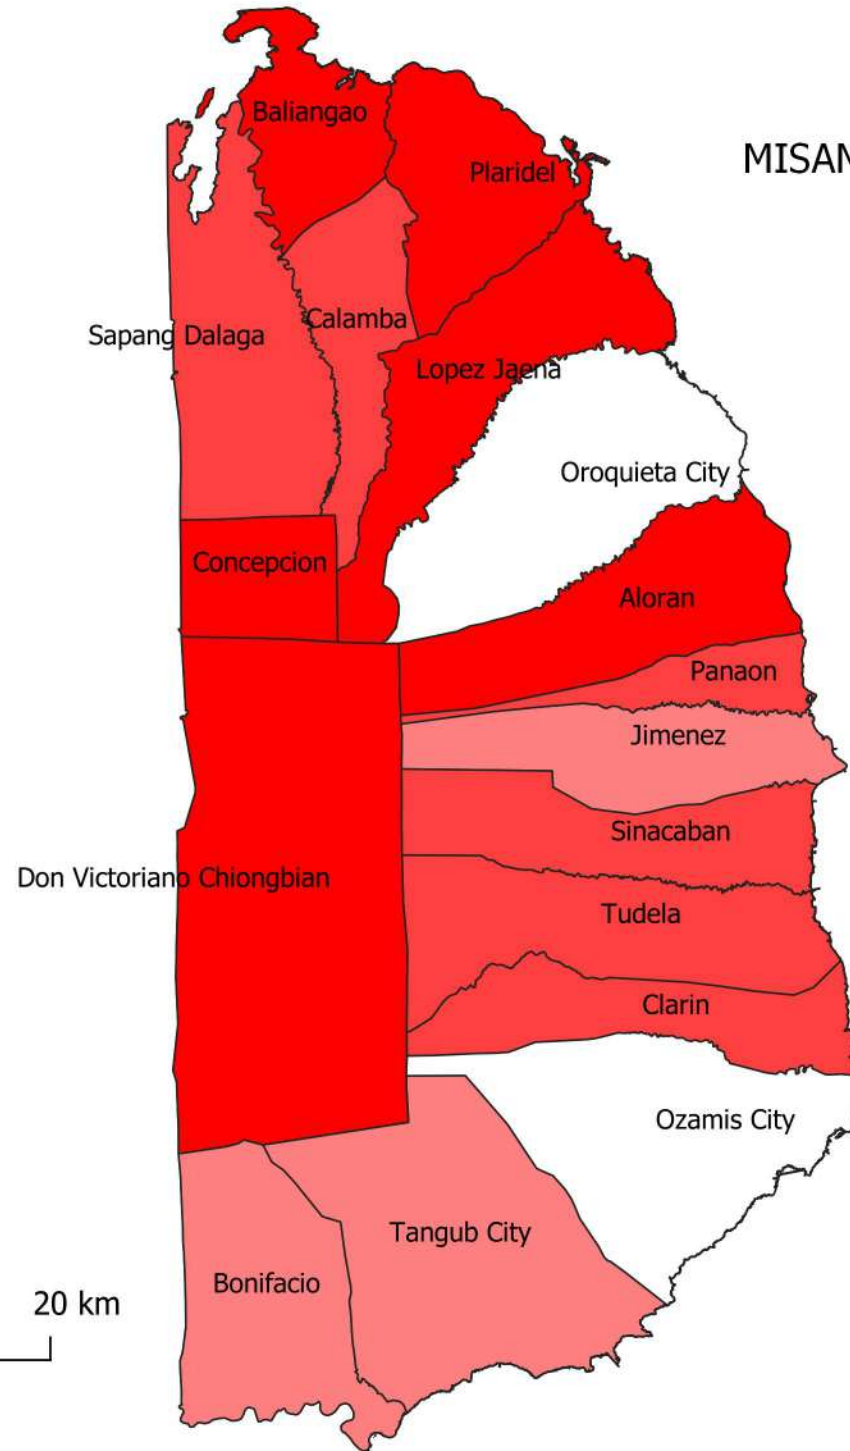

# MISAMIS OCCIDENTAL BANANA CRVA MAP (15:15:15)

**LEGEND**

Vulnerability Classes

- Very Low
- Low
- Moderate
- Vulnerable
- Highly Vulnerable

# MISAMIS OCCIDENTAL BANANA CRVA MAP (30:30:40)

**LEGEND**

Vulnerability Classes

- Very Low
- Low
- Moderate
- Vulnerable
- Highly Vulnerable

# MISAMIS OCCIDENTAL BANANA CRVA MAP (33:33:33)

**LEGEND**

Vulnerability Classes

- Very Low
- Low
- Moderate
- Vulnerable
- Highly Vulnerable

# MISAMIS OCCIDENTAL CACA0 CRVA MAP (15:15:70)

**LEGEND**

Vulnerability Classes

- Very Low
- Low
- Moderate
- Vulnerable
- Highly Vulnerable