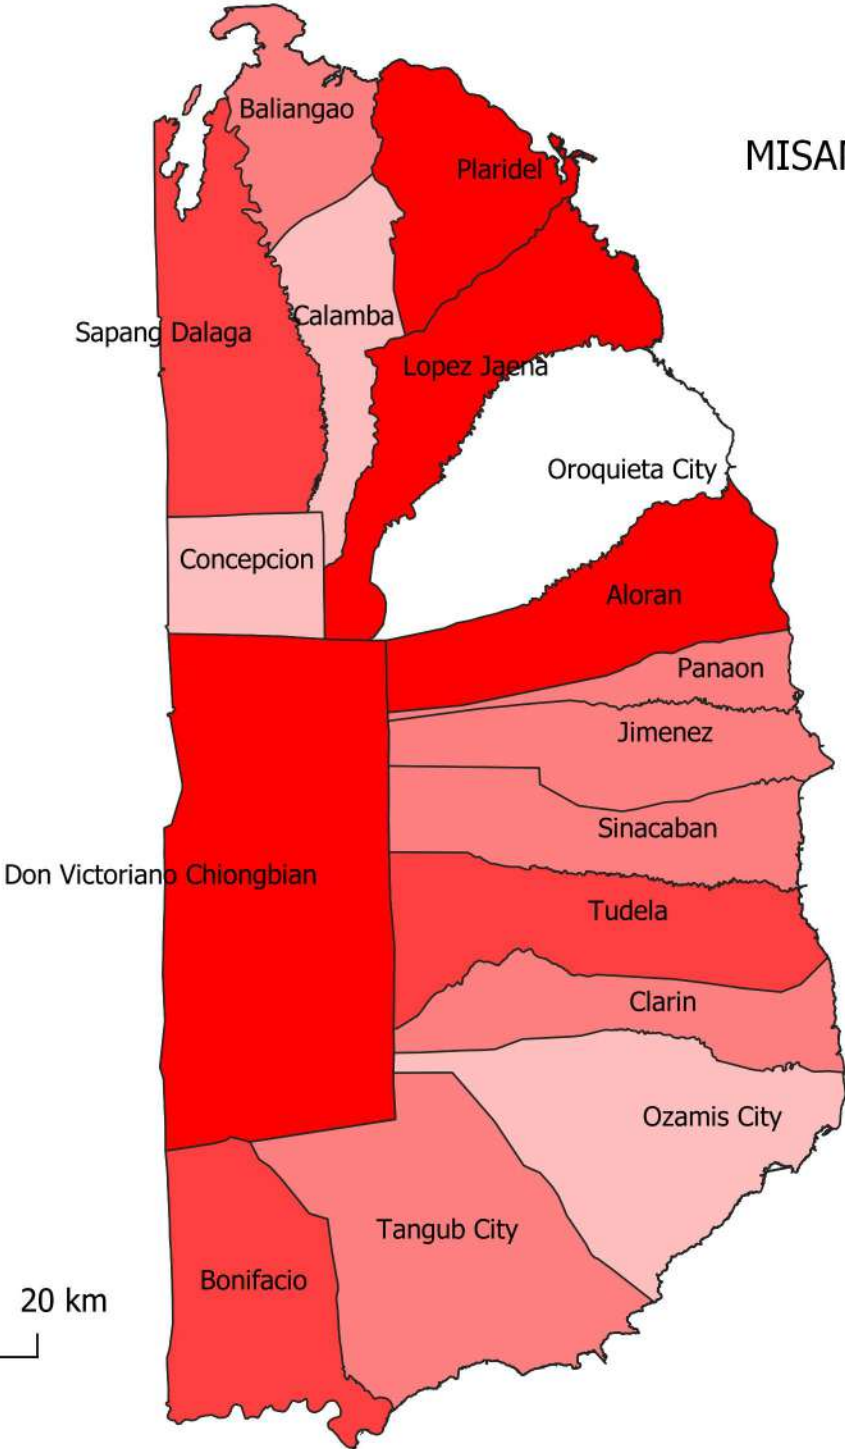

# MISAMIS OCCIDENTAL BANANA CRVA MAP (33:33:33)

**LEGEND**

Vulnerability Classes

- Very Low
- Low
- Moderate
- Vulnerable
- Highly Vulnerable

# MISAMIS OCCIDENTAL CACA0 CRVA MAP (15:15:70)

**LEGEND**

Vulnerability Classes

- Very Low
- Low
- Moderate
- Vulnerable
- Highly Vulnerable

# MISAMIS OCCIDENTAL CACA0 CRVA MAP (30:30:40)

**LEGEND**

Vulnerability Classes

- Very Low
- Low
- Moderate
- Vulnerable
- Highly Vulnerable

# MISAMIS OCCIDENTAL CACA0 CRVA MAP (33:33:33)

**LEGEND**

Vulnerability Classes

- Very Low
- Low
- Moderate
- Vulnerable
- Highly Vulnerable