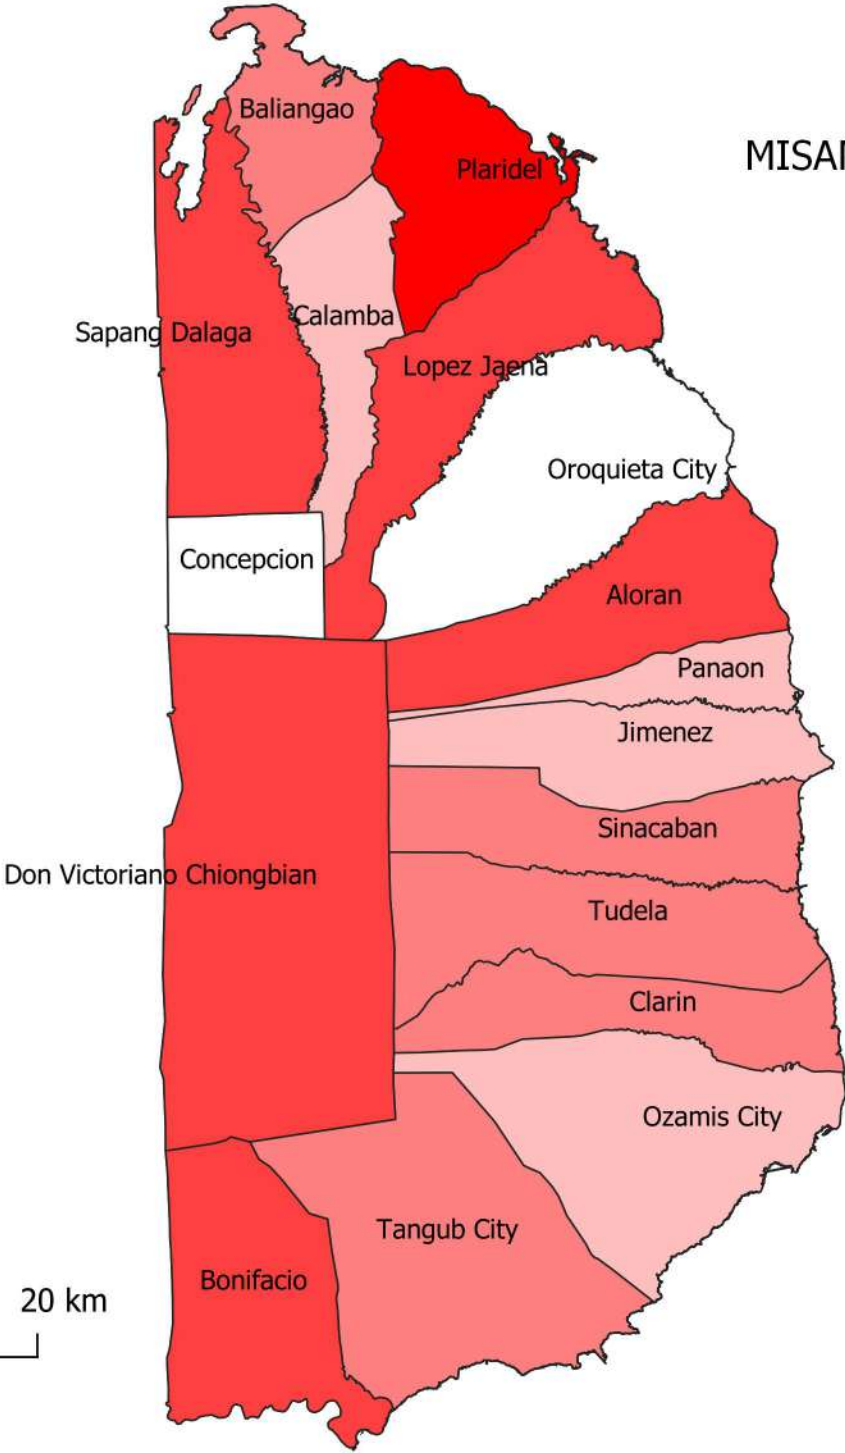

# MISAMIS OCCIDENTAL CACA0 CRVA MAP (15:15:70)

**LEGEND**

Vulnerability Classes

- Very Low
- Low
- Moderate
- Vulnerable
- Highly Vulnerable

# MISAMIS OCCIDENTAL CACA0 CRVA MAP (30:30:40)

**LEGEND**

Vulnerability Classes

- Very Low
- Low
- Moderate
- Vulnerable
- Highly Vulnerable

# MISAMIS OCCIDENTAL CACA0 CRVA MAP (33:33:33)

**LEGEND**

Vulnerability Classes

- Very Low
- Low
- Moderate
- Vulnerable
- Highly Vulnerable

# MISAMIS OCCIDENTAL COCONUT CRVA MAP (15:15:70)

**LEGEND**

Vulnerability Classes

- Very Low
- Low
- Moderate
- Vulnerable
- Highly Vulnerable