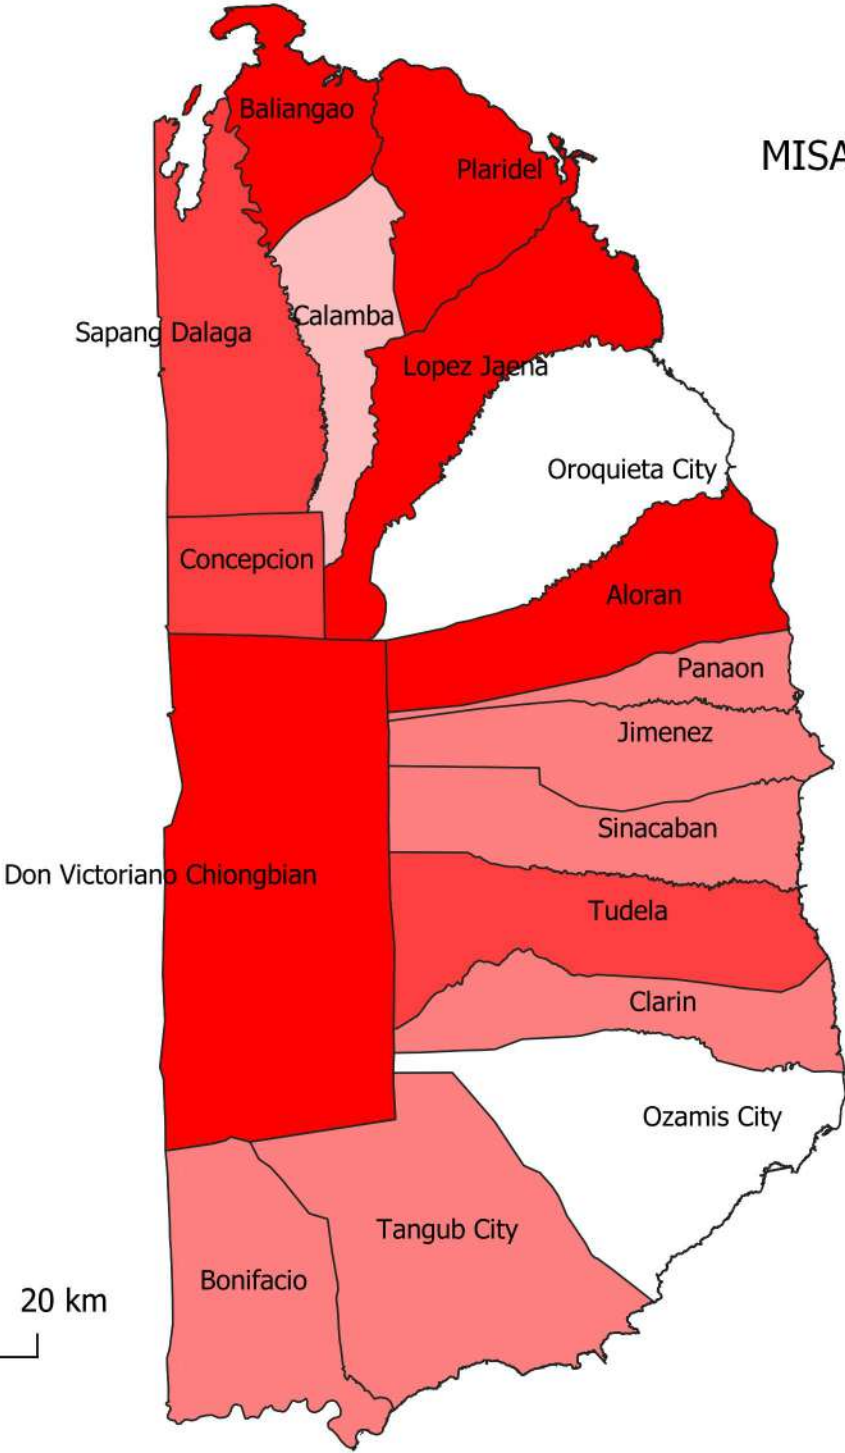

## LEGEND

- Vulnerability Classes
- Very Low
  - Low
  - Moderate
  - Vulnerable
  - Highly Vulnerable

# MISAMIS OCCIDENTAL RICE CRVA MAP (15:15:70)

**LEGEND**

Vulnerability Classes

- Very Low
- Low
- Moderate
- Vulnerable
- Highly Vulnerable

# MISAMIS OCCIDENTAL RICE CRVA MAP (30:30:40)

**LEGEND**

Vulnerability Classes

- Very Low
- Low
- Moderate
- Vulnerable
- Highly Vulnerable

# MISAMIS OCCIDENTAL RICE CRVA MAP (33:33:33)

**LEGEND**

Vulnerability Classes

- Very Low
- Low
- Moderate
- Vulnerable
- Highly Vulnerable