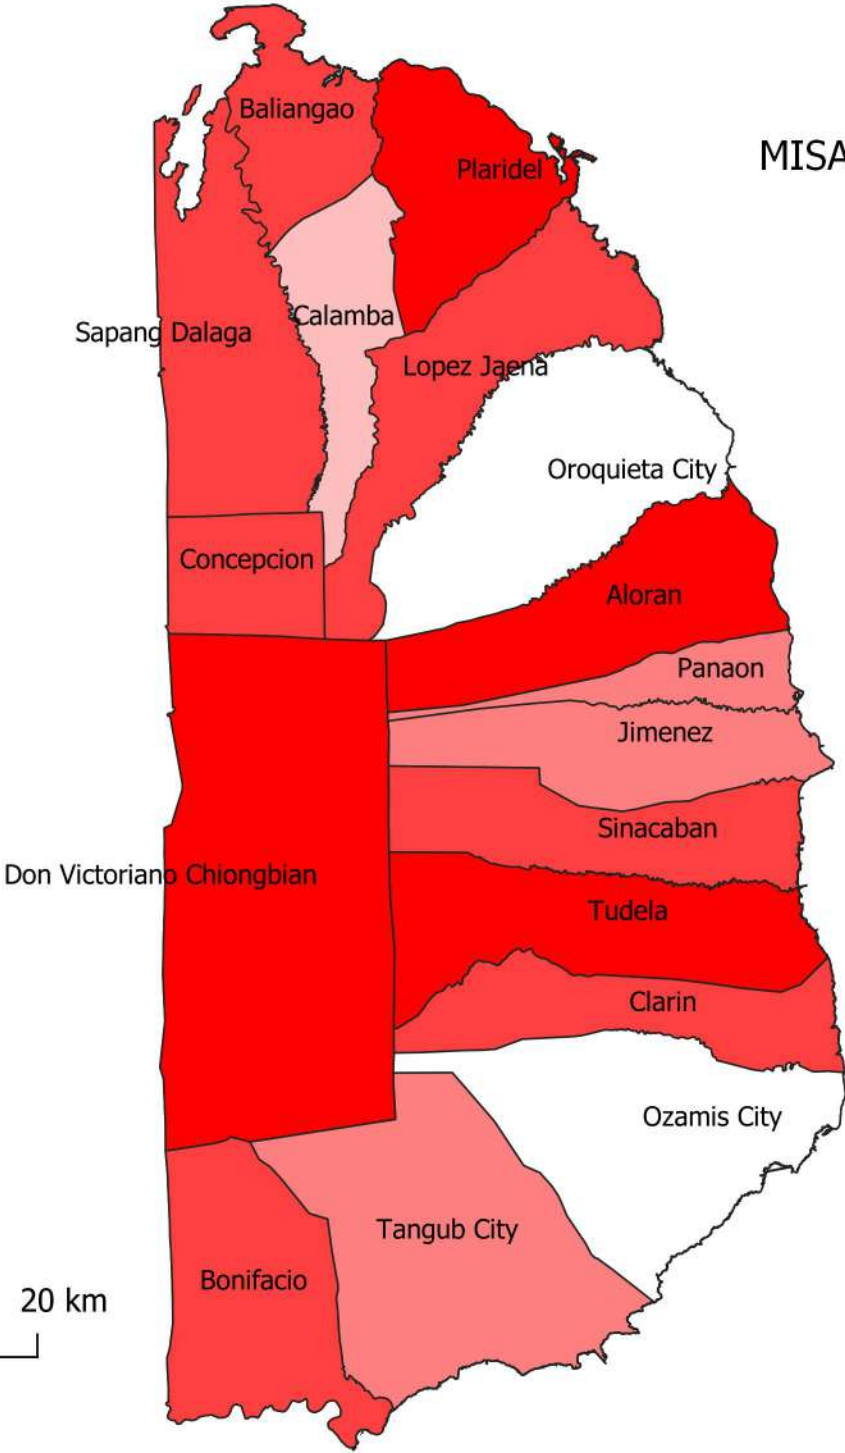

# MISAMIS OCCIDENTAL CACA0 CRVA MAP (33:33:33)

**LEGEND**

Vulnerability Classes

- Very Low
- Low
- Moderate
- Vulnerable
- Highly Vulnerable

# MISAMIS OCCIDENTAL COCONUT CRVA MAP (15:15:70)

**LEGEND**

Vulnerability Classes

- Very Low
- Low
- Moderate
- Vulnerable
- Highly Vulnerable

# MISAMIS OCCIDENTAL COCONUT CRVA MAP (30:30:40))

**LEGEND**

Vulnerability Classes

- Very Low
- Low
- Moderate
- Vulnerable
- Highly Vulnerable

# MISAMIS OCCIDENTAL COCONUT CRVA MAP (33:33:33)

**LEGEND**

Vulnerability Classes

- Very Low
- Low
- Moderate
- Vulnerable
- Highly Vulnerable