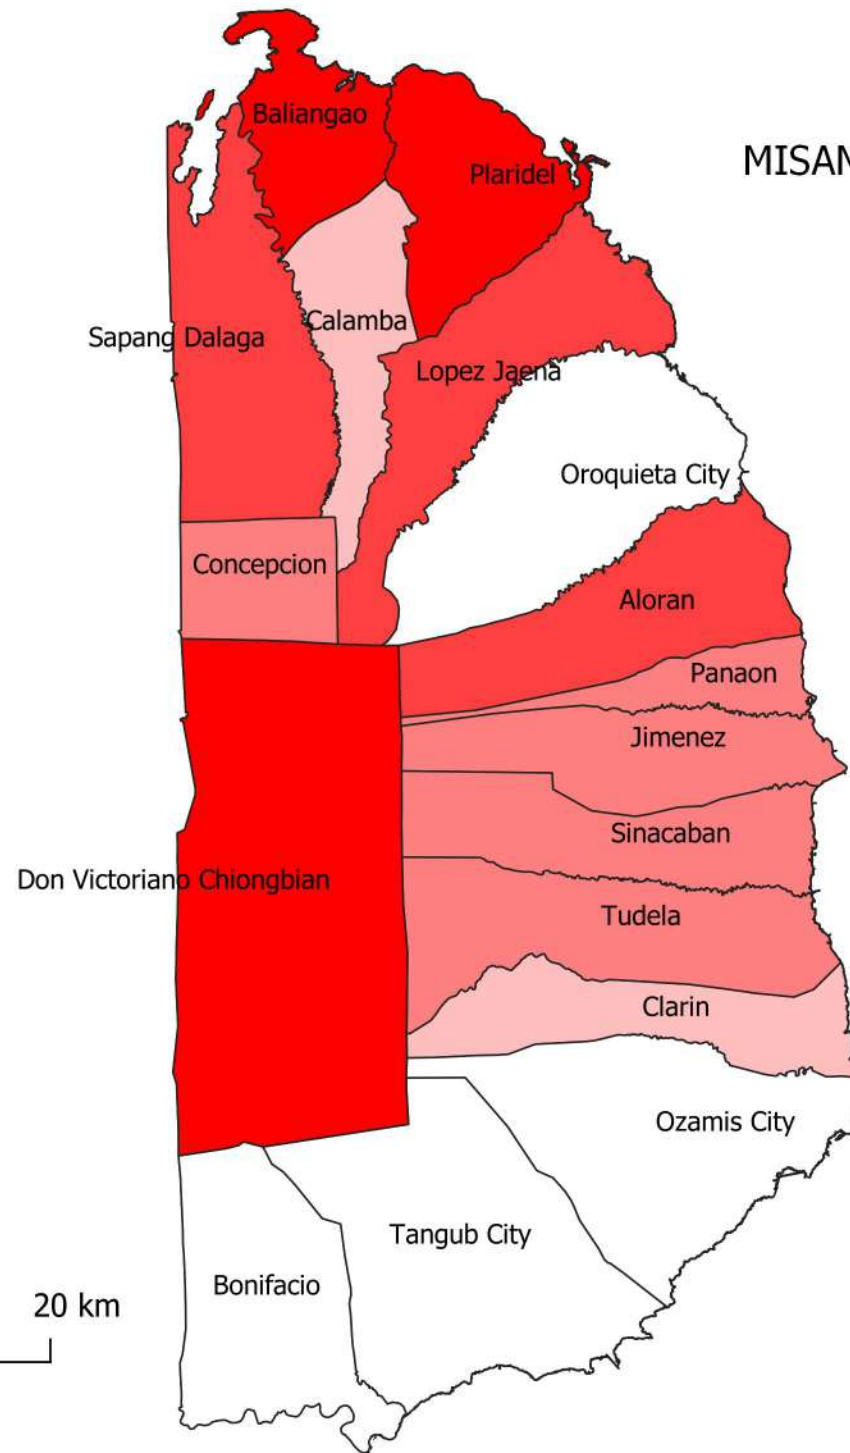

# MISAMIS OCCIDENTAL BANANA CRVA MAP (15:15:15)

**LEGEND**

Vulnerability Classes

- Very Low
- Low
- Moderate
- Vulnerable
- Highly Vulnerable

# MISAMIS OCCIDENTAL BANANA CRVA MAP (30:30:40)

**LEGEND**

Vulnerability Classes

- Very Low
- Low
- Moderate
- Vulnerable
- Highly Vulnerable

# MISAMIS OCCIDENTAL BANANA CRVA MAP (33:33:33)

**LEGEND**

Vulnerability Classes

- Very Low
- Low
- Moderate
- Vulnerable
- Highly Vulnerable

# MISAMIS OCCIDENTAL CACA0 CRVA MAP (15:15:70)

**LEGEND**

Vulnerability Classes

- Very Low
- Low
- Moderate
- Vulnerable
- Highly Vulnerable