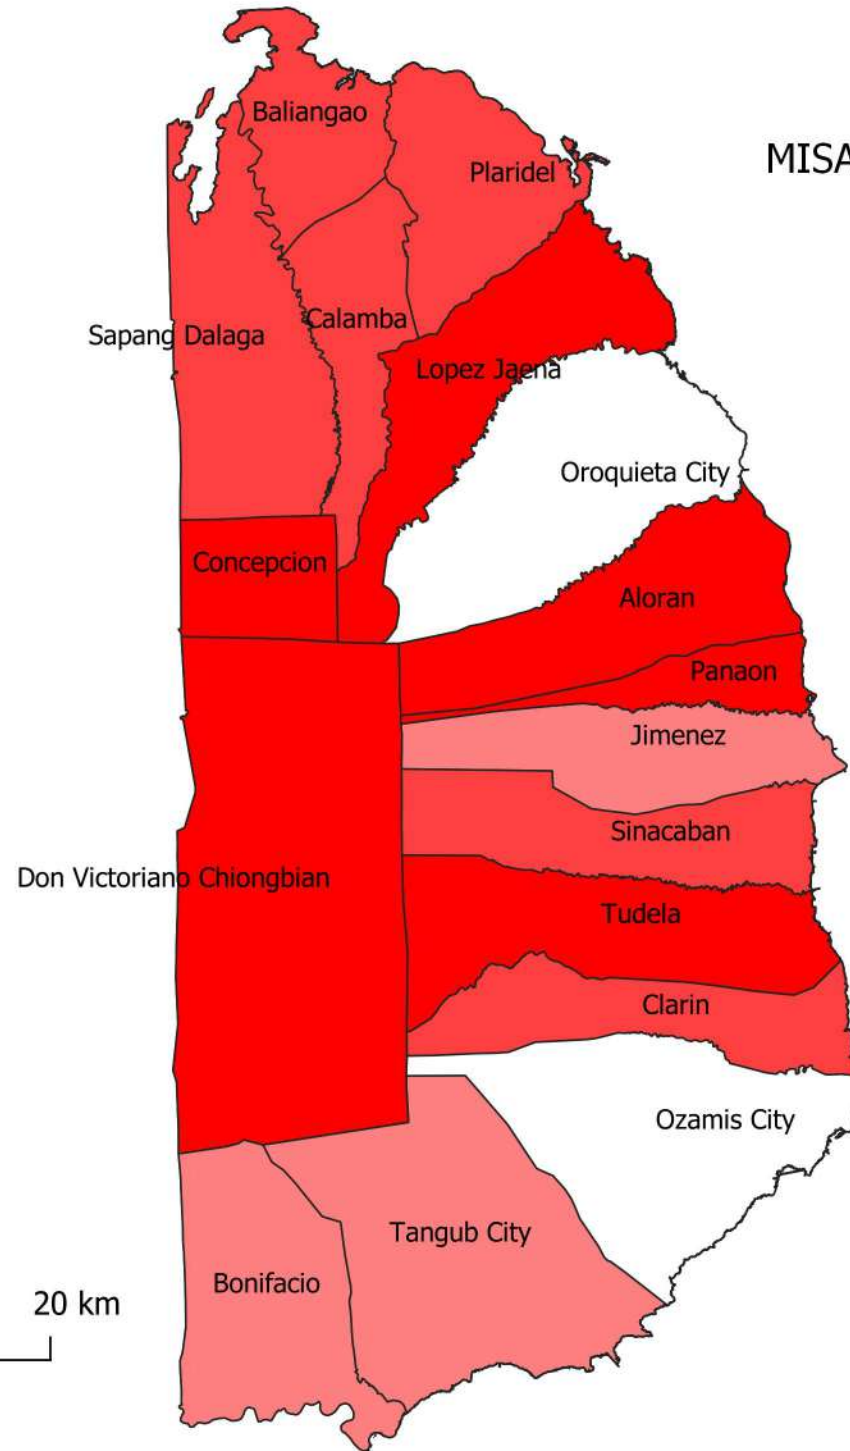

# MISAMIS OCCIDENTAL COCONUT CRVA MAP (30:30:40))

**LEGEND**

Vulnerability Classes

- Very Low
- Low
- Moderate
- Vulnerable
- Highly Vulnerable

# MISAMIS OCCIDENTAL COCONUT CRVA MAP (33:33:33)

**LEGEND**

Vulnerability Classes

- Very Low
- Low
- Moderate
- Vulnerable
- Highly Vulnerable

# MISAMIS OCCIDENTAL CORN CRVA MAP (15:15:15)

**LEGEND**

Vulnerability Classes

- Very Low
- Low
- Moderate
- Vulnerable
- Highly Vulnerable

# MISAMIS OCCIDENTAL CORN CRVA MAP (30:30:40)