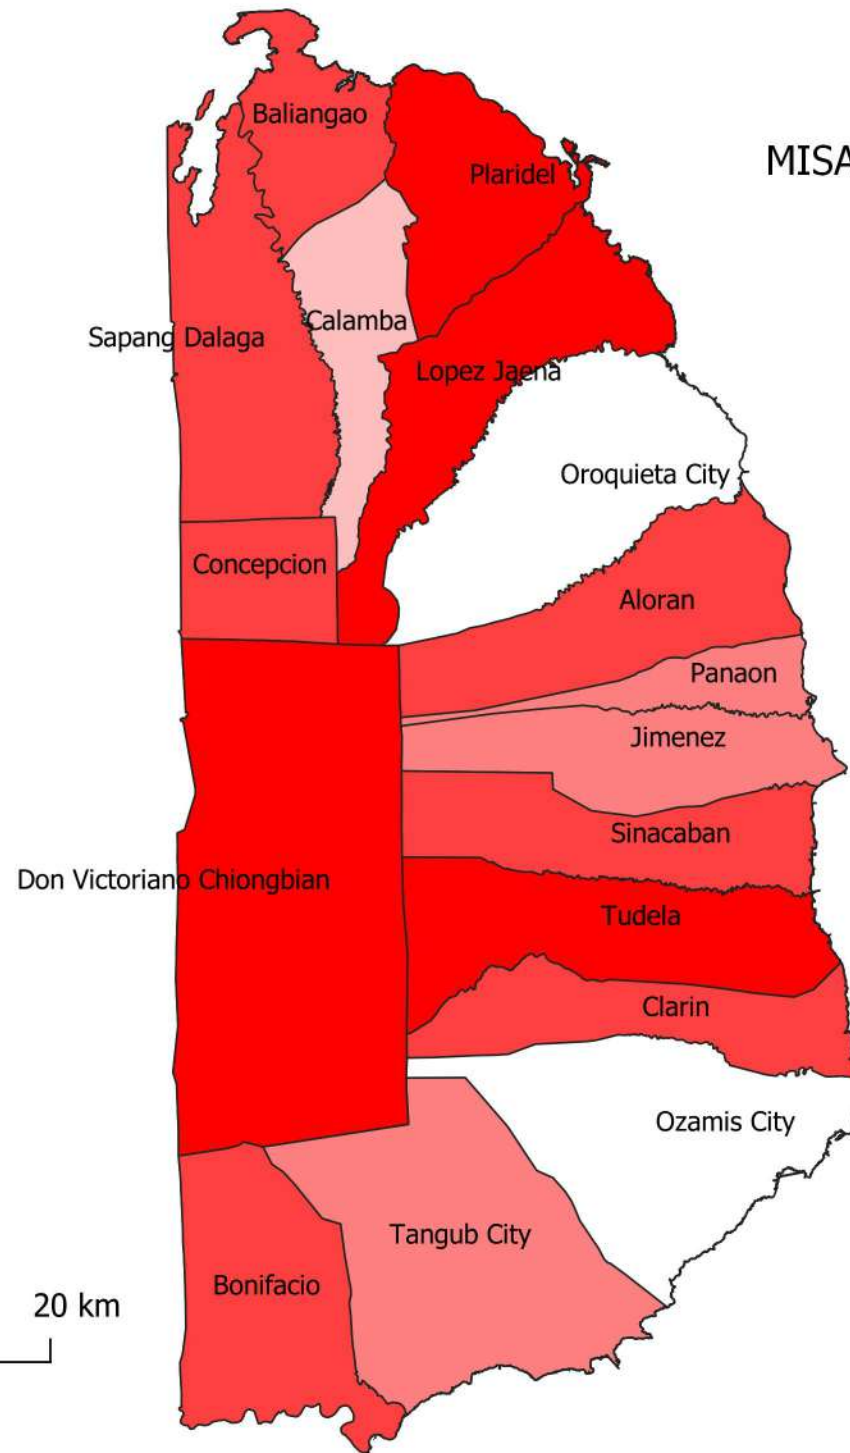

# MISAMIS OCCIDENTAL COCONUT CRVA MAP (33:33:33)

**LEGEND**

Vulnerability Classes

- Very Low
- Low
- Moderate
- Vulnerable
- Highly Vulnerable

# MISAMIS OCCIDENTAL CORN CRVA MAP (15:15:15)

**LEGEND**

Vulnerability Classes

- Very Low
- Low
- Moderate
- Vulnerable
- Highly Vulnerable

# MISAMIS OCCIDENTAL CORN CRVA MAP (30:30:40)