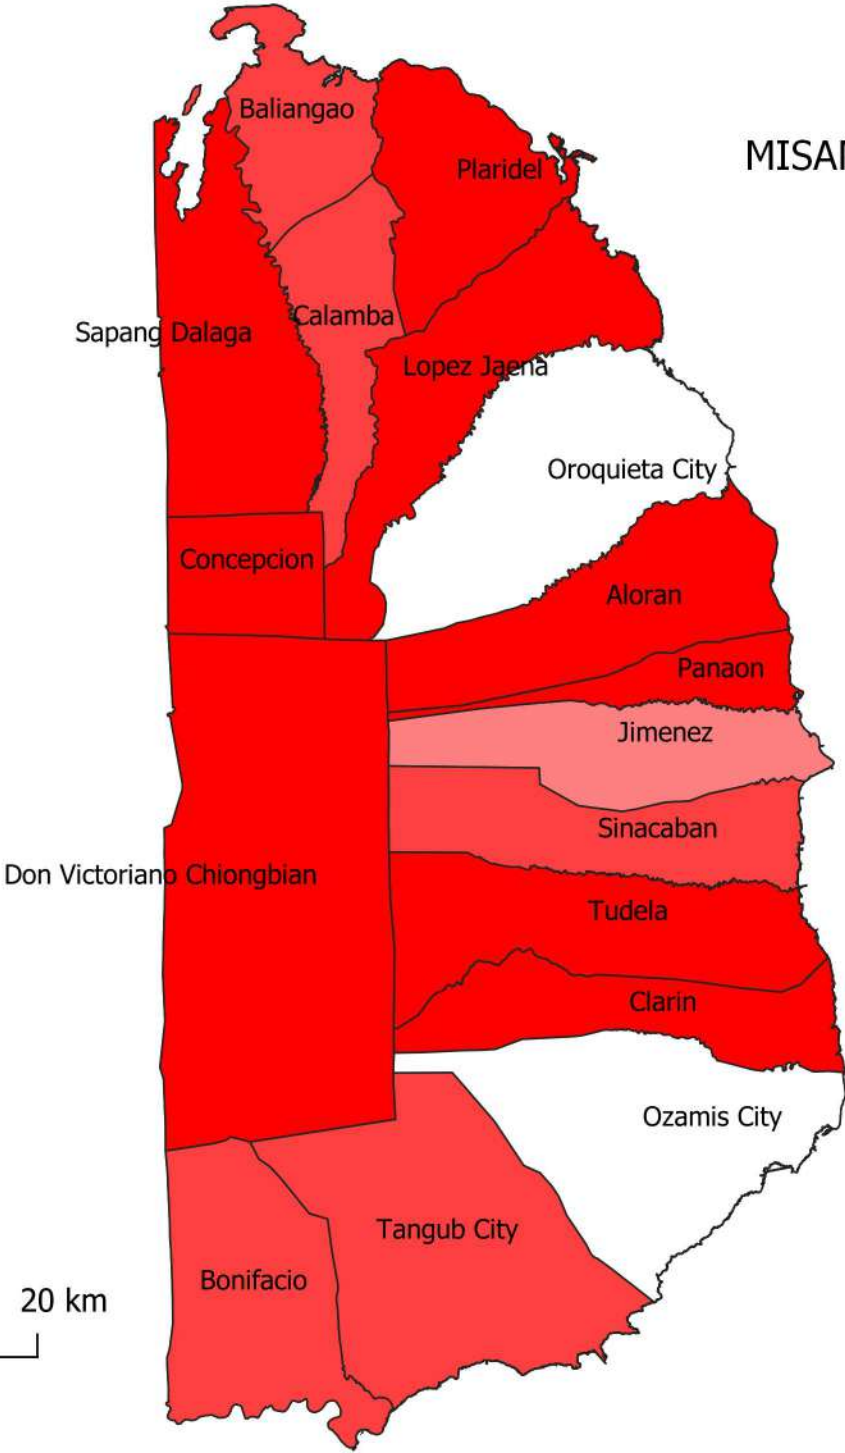

# MISAMIS OCCIDENTAL BANANA CRVA MAP (30:30:40)

**LEGEND**

Vulnerability Classes

- Very Low
- Low
- Moderate
- Vulnerable
- Highly Vulnerable

# MISAMIS OCCIDENTAL BANANA CRVA MAP (33:33:33)

**LEGEND**

Vulnerability Classes

- Very Low
- Low
- Moderate
- Vulnerable
- Highly Vulnerable

# MISAMIS OCCIDENTAL CACA0 CRVA MAP (15:15:70)

**LEGEND**

Vulnerability Classes

- Very Low
- Low
- Moderate
- Vulnerable
- Highly Vulnerable

# MISAMIS OCCIDENTAL CACA0 CRVA MAP (30:30:40)

**LEGEND**

Vulnerability Classes

- Very Low
- Low
- Moderate
- Vulnerable
- Highly Vulnerable