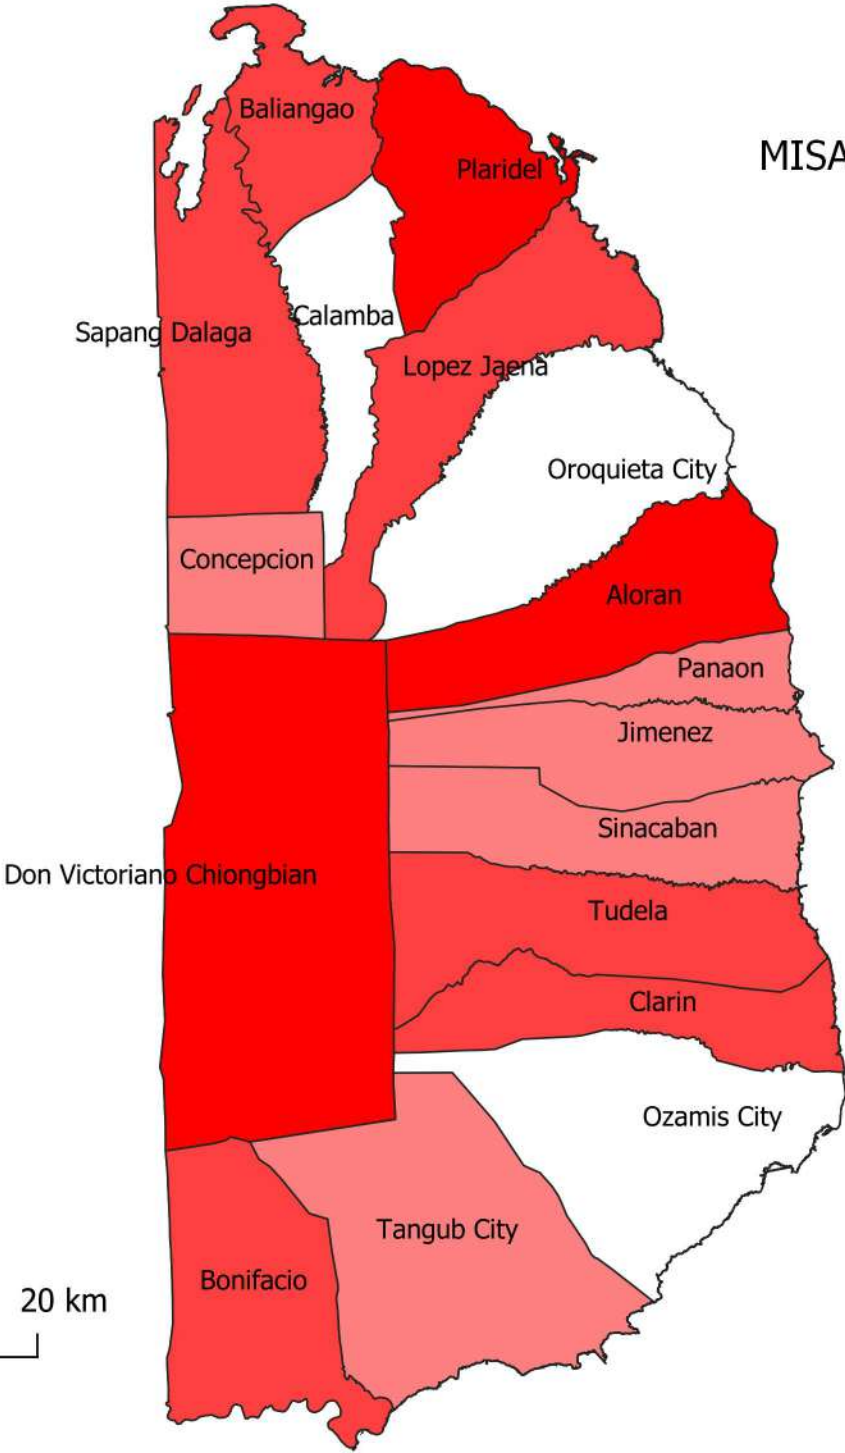

# MISAMIS OCCIDENTAL COCONUT CRVA MAP (15:15:70)

**LEGEND**

Vulnerability Classes

- Very Low
- Low
- Moderate
- Vulnerable
- Highly Vulnerable

# MISAMIS OCCIDENTAL COCONUT CRVA MAP (30:30:40))

**LEGEND**

Vulnerability Classes

- Very Low
- Low
- Moderate
- Vulnerable
- Highly Vulnerable

# MISAMIS OCCIDENTAL COCONUT CRVA MAP (33:33:33)

**LEGEND**

Vulnerability Classes

- Very Low
- Low
- Moderate
- Vulnerable
- Highly Vulnerable

# MISAMIS OCCIDENTAL CORN CRVA MAP (15:15:15)

**LEGEND**

Vulnerability Classes

- Very Low
- Low
- Moderate
- Vulnerable
- Highly Vulnerable