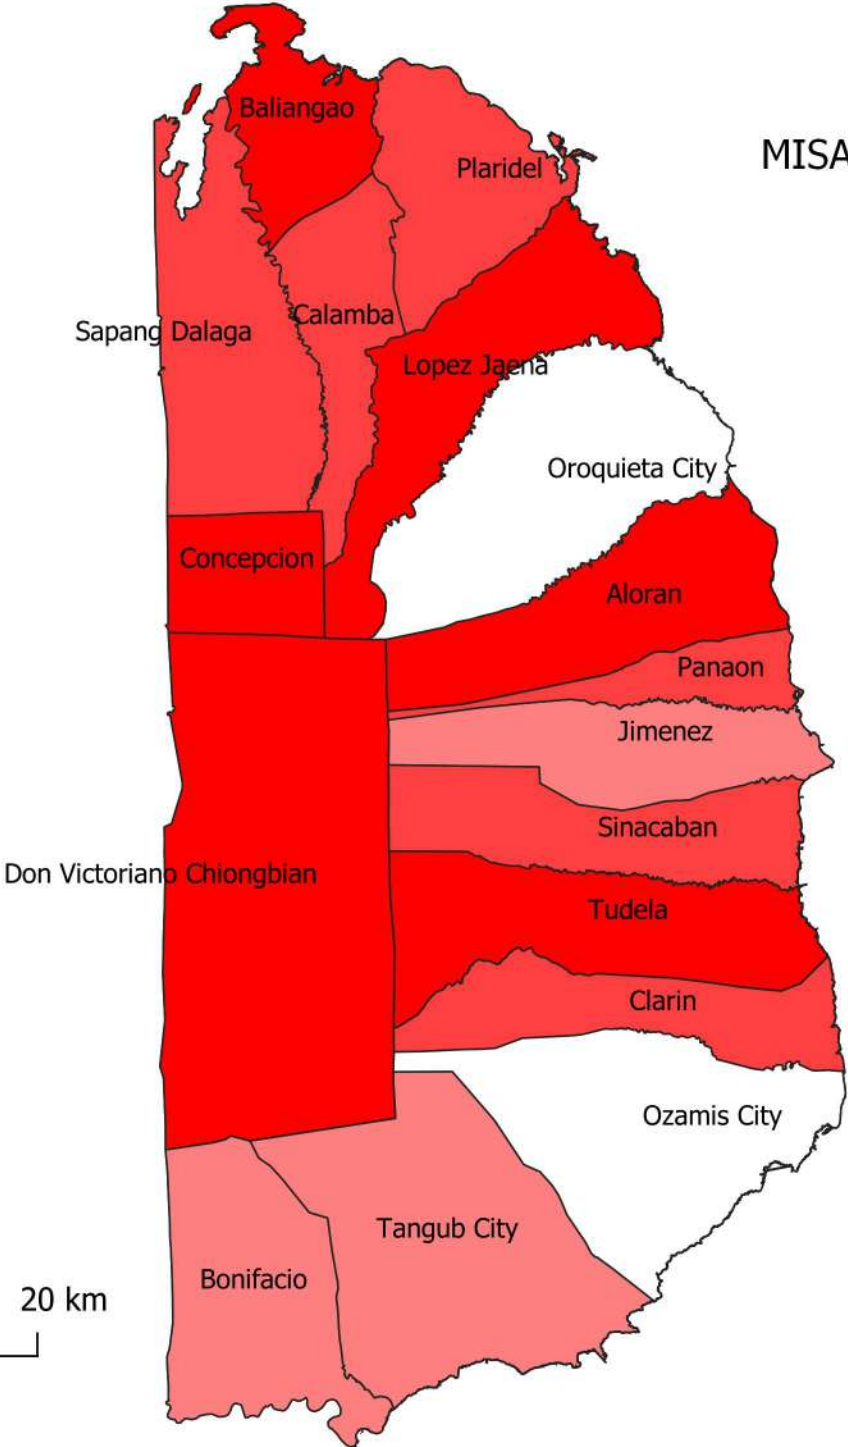

# MISAMIS OCCIDENTAL CORN CRVA MAP (33:33:33)

## LEGEND

- Vulnerability Classes
- Very Low
  - Low
  - Moderate
  - Vulnerable
  - Highly Vulnerable

# MISAMIS OCCIDENTAL RICE CRVA MAP (15:15:70)

**LEGEND**

Vulnerability Classes

- Very Low
- Low
- Moderate
- Vulnerable
- Highly Vulnerable

# MISAMIS OCCIDENTAL RICE CRVA MAP (30:30:40)

**LEGEND**

Vulnerability Classes

- Very Low
- Low
- Moderate
- Vulnerable
- Highly Vulnerable