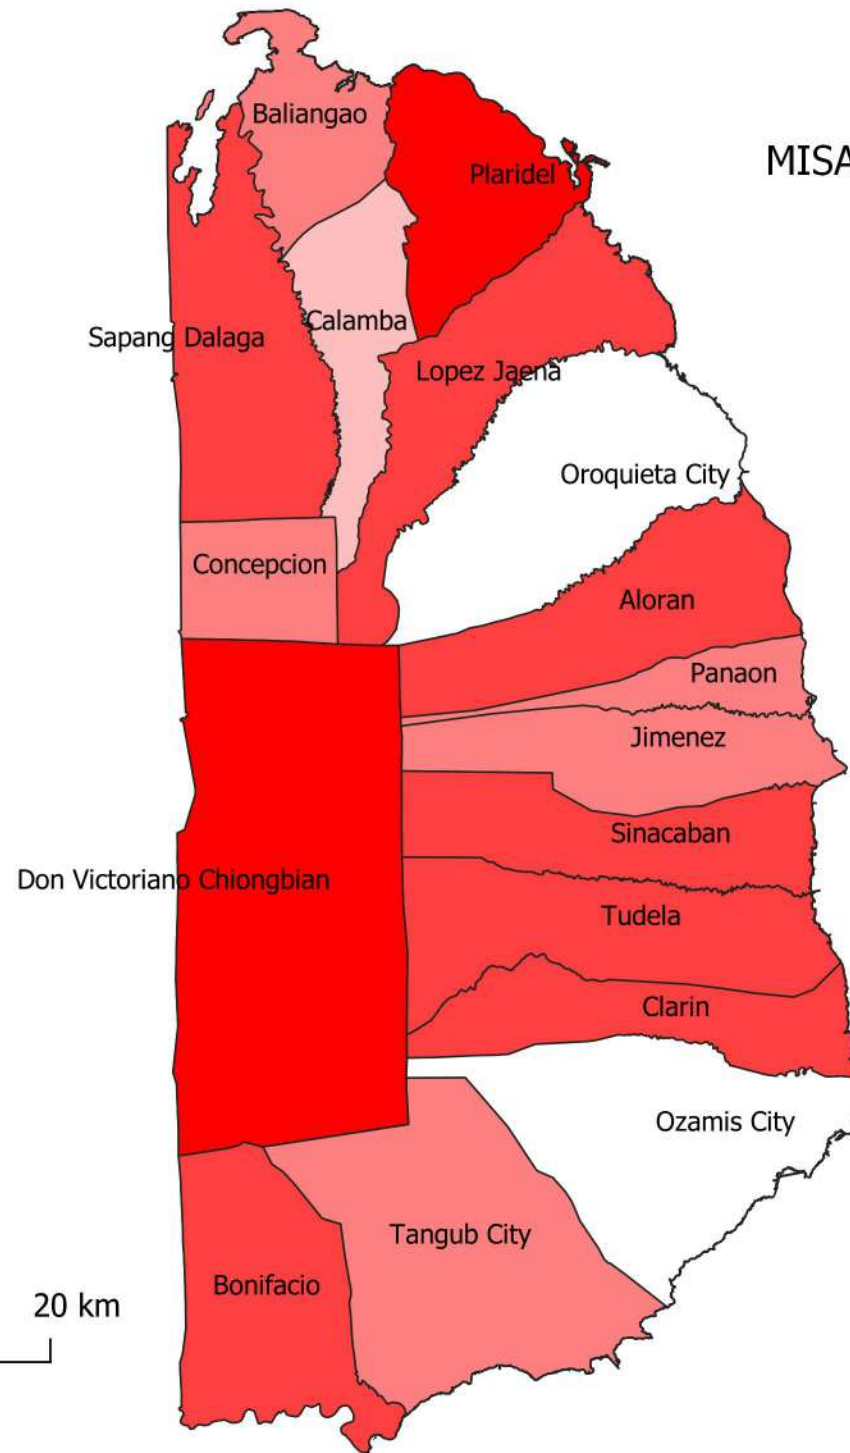

# MISAMIS OCCIDENTAL CORN CRVA MAP (15:15:15)

**LEGEND**

Vulnerability Classes

- Very Low
- Low
- Moderate
- Vulnerable
- Highly Vulnerable

# MISAMIS OCCIDENTAL CORN CRVA MAP (30:30:40)

## LEGEND

- Vulnerability Classes
- Very Low
  - Low
  - Moderate
  - Vulnerable
  - Highly Vulnerable

# MISAMIS OCCIDENTAL CORN CRVA MAP (33:33:33)