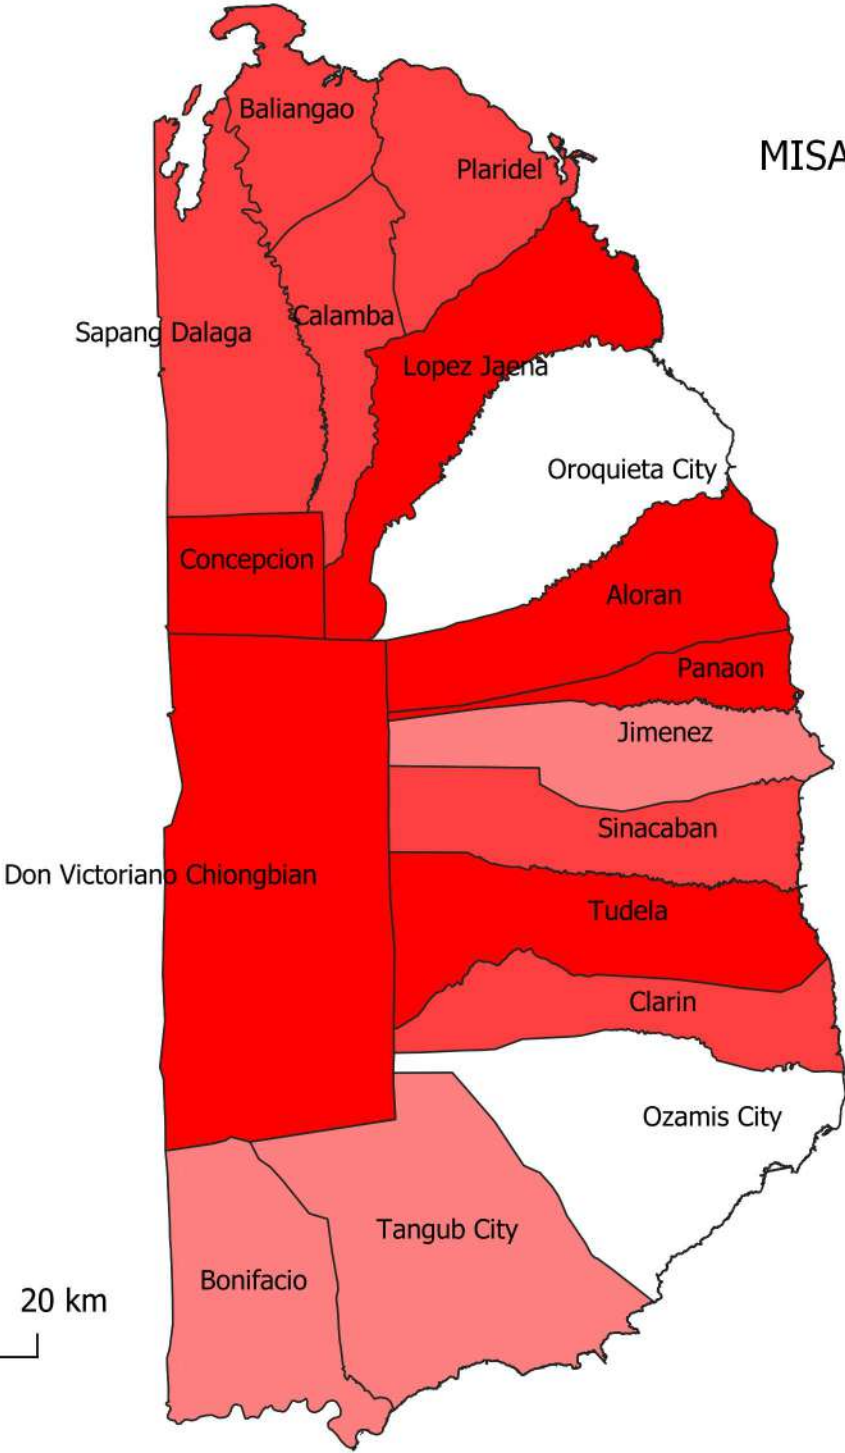

# MISAMIS OCCIDENTAL CACA0 CRVA MAP (30:30:40)

**LEGEND**

Vulnerability Classes

- Very Low
- Low
- Moderate
- Vulnerable
- Highly Vulnerable

# MISAMIS OCCIDENTAL CACA0 CRVA MAP (33:33:33)

**LEGEND**

Vulnerability Classes

- Very Low
- Low
- Moderate
- Vulnerable
- Highly Vulnerable

# MISAMIS OCCIDENTAL COCONUT CRVA MAP (15:15:70)

**LEGEND**

Vulnerability Classes

- Very Low
- Low
- Moderate
- Vulnerable
- Highly Vulnerable

# MISAMIS OCCIDENTAL COCONUT CRVA MAP (30:30:40))

**LEGEND**

Vulnerability Classes

- Very Low
- Low
- Moderate
- Vulnerable
- Highly Vulnerable