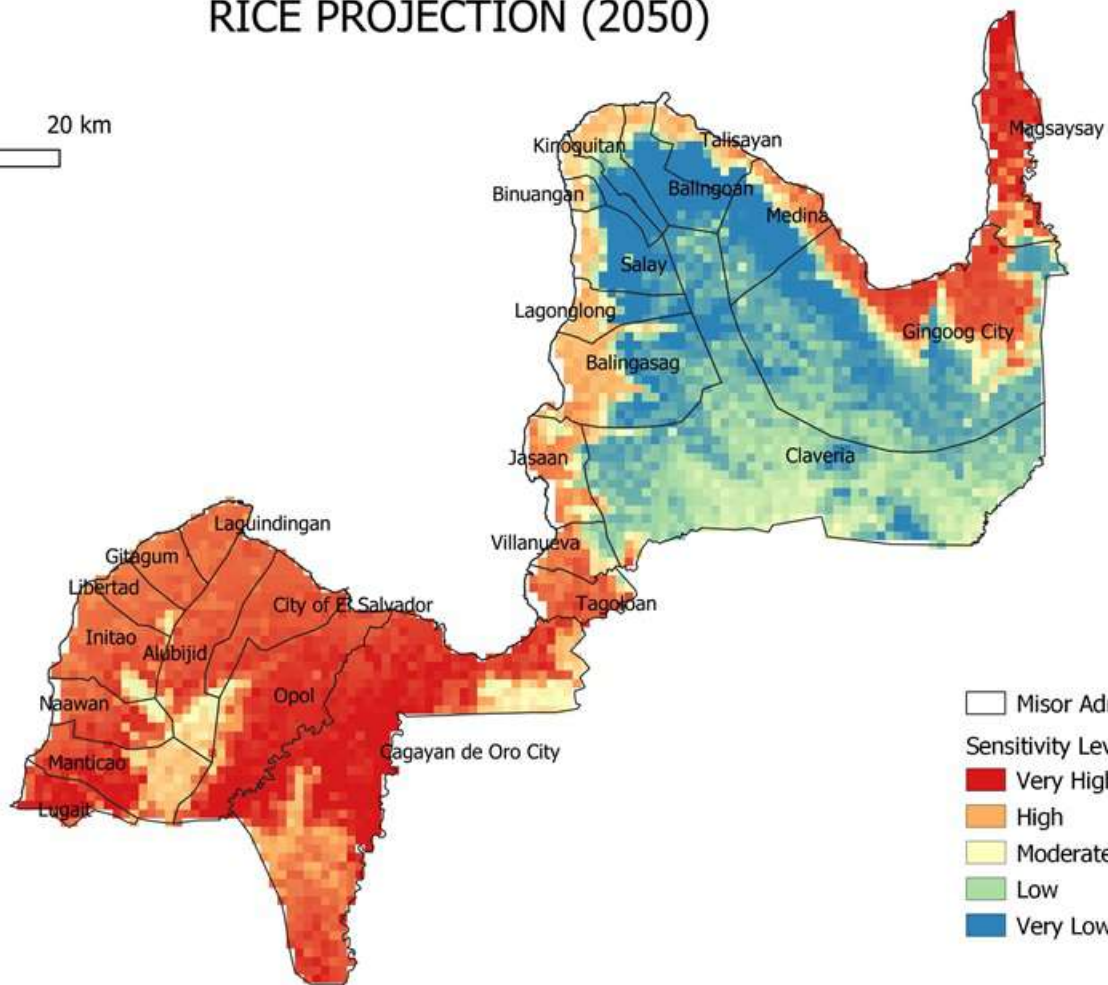

COCONUT 2050 PROJECTION

0 10 20 km

Sensitivity Level

□ Misor Admin

Levels

■ Very High

■ High

■ Moderate

■ Low

■ Very Low

CORN 2050 PROJECTION

0 10 20 km

Sensitivity Level

□ Misor Admin

Levels

- Very High
- High
- Moderate
- Low
- Very Low

MANGO 2050 PROJECTION

0 10 20 km

Sensitivity Level

□ Misor Admin

Levels

- Very High
- High
- Moderate
- Low
- Very Low

RICE PROJECTION (2050)

0 10 20 km

MISAMIS ORIENTAL VEGETABLE SUITABILITY 2050 MAP