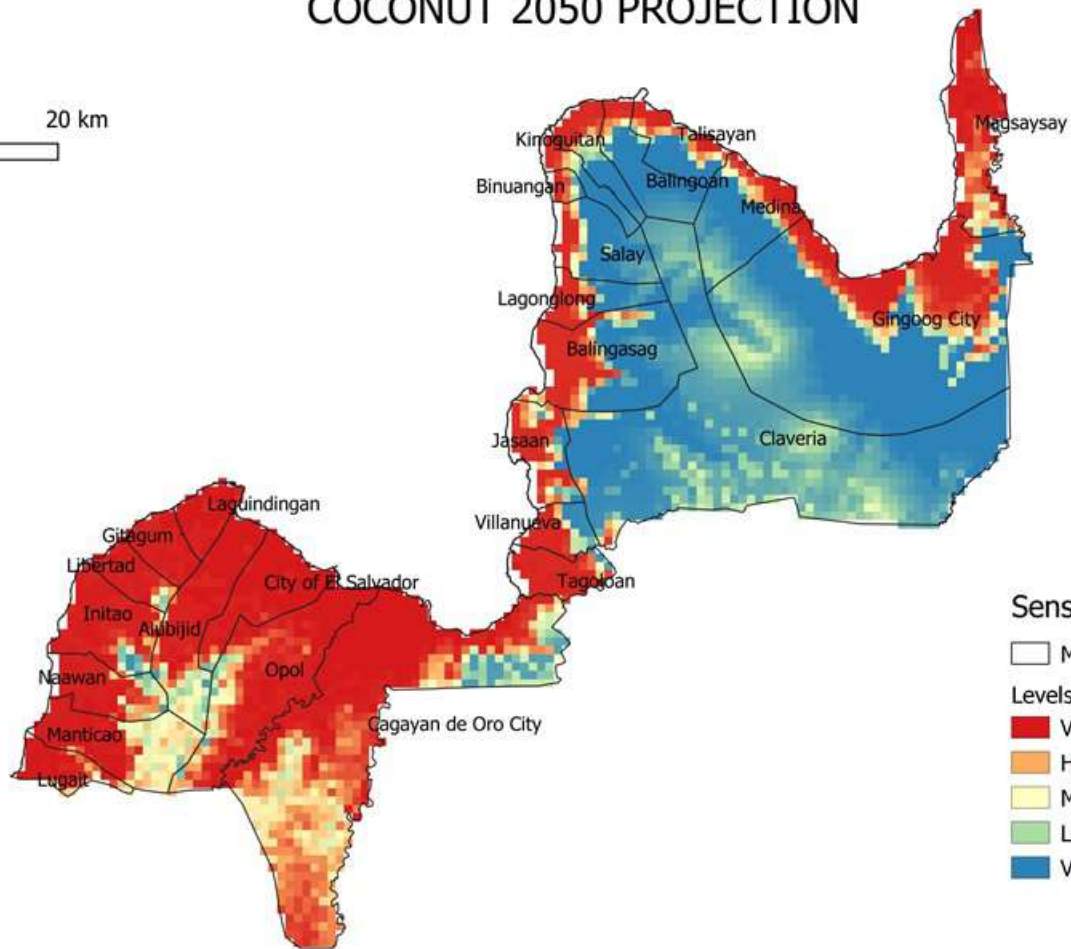

COCONUT 2050 PROJECTION

0 10 20 km

Sensitivity Level

□ Misor Admin

Levels

■ Very High

■ High

■ Moderate

■ Low

■ Very Low

CORN 2050 PROJECTION

0 10 20 km

Sensitivity Level

□ Misor Admin

Levels

- Very High
- High
- Moderate
- Low
- Very Low

MANGO 2050 PROJECTION

0 10 20 km

Sensitivity Level

□ Misor Admin

Levels

- Very High
- High
- Moderate
- Low
- Very Low

RICE PROJECTION (2050)

0 10 20 km