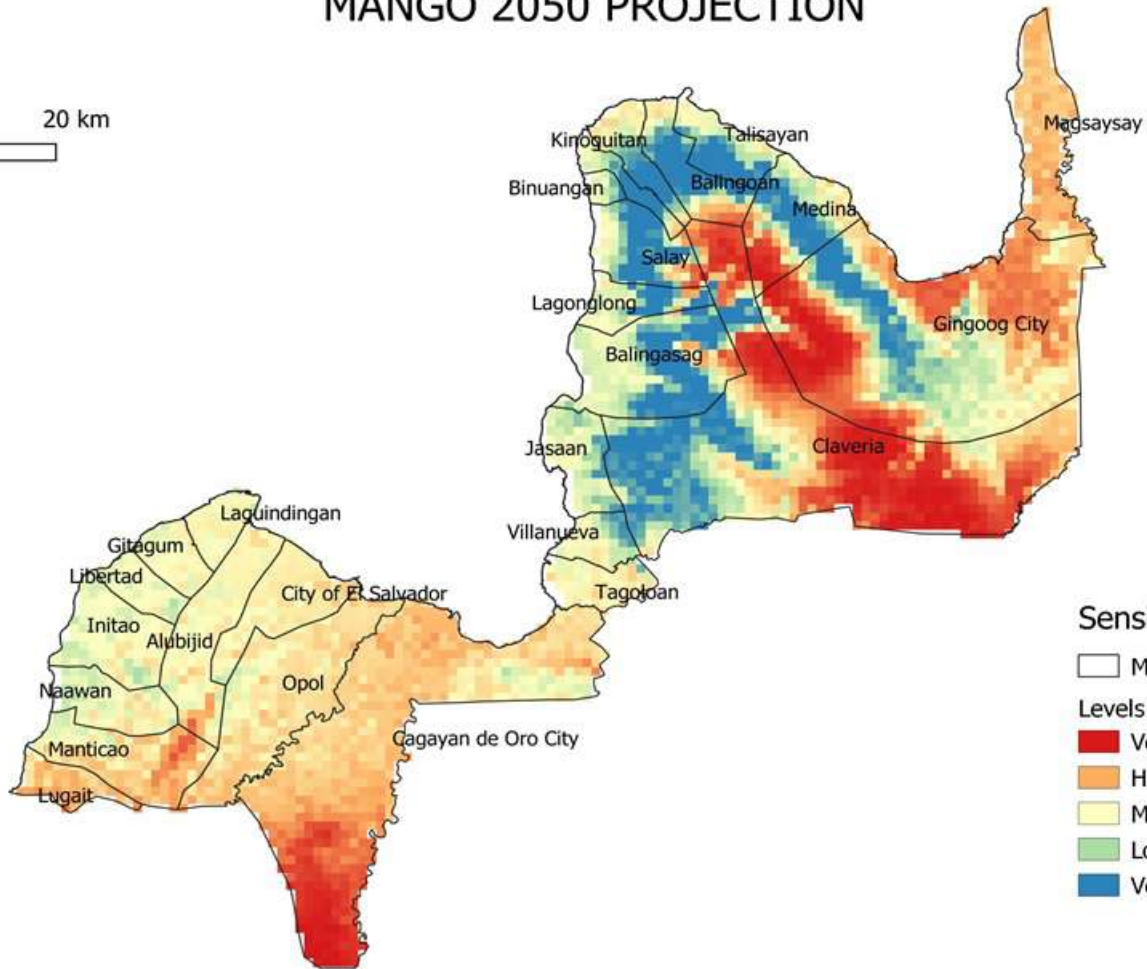

COCONUT 2050 PROJECTION

0 10 20 km

Sensitivity Level

□ Misor Admin

Levels

■ Very High

■ High

■ Moderate

■ Low

■ Very Low

CORN 2050 PROJECTION

0 10 20 km

Sensitivity Level

□ Misor Admin

Levels

- Very High
- High
- Moderate
- Low
- Very Low

MANGO 2050 PROJECTION

0 10 20 km

Sensitivity Level

□ Misor Admin

Levels

- Very High
- High
- Moderate
- Low
- Very Low

RICE PROJECTION (2050)

0 10 20 km

MISAMIS ORIENTAL VEGETABLE SUITABILITY 2050 MAP