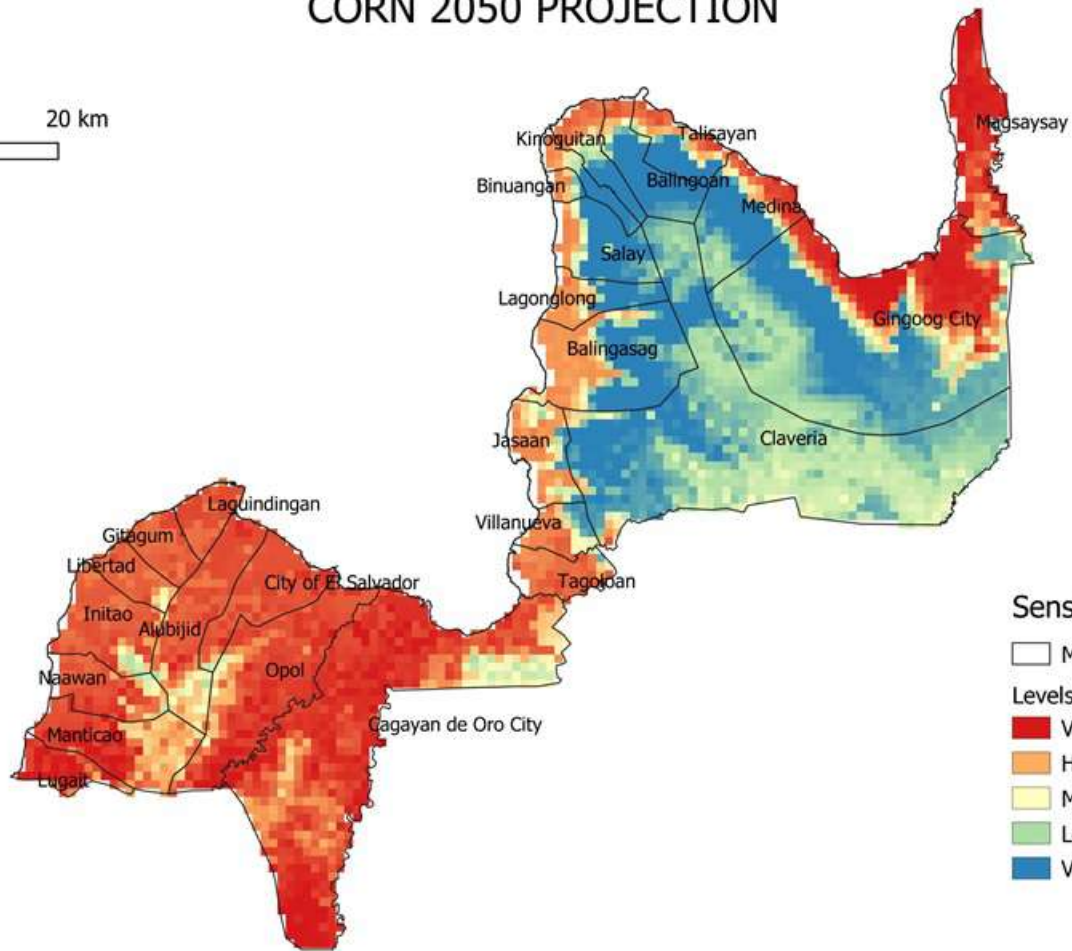

COCONUT 2050 PROJECTION

0 10 20 km

Sensitivity Level

□ Misor Admin

Levels

■ Very High

■ High

■ Moderate

■ Low

■ Very Low

CORN 2050 PROJECTION

0 10 20 km

Sensitivity Level

□ Misor Admin

Levels

- Very High
- High
- Moderate
- Low
- Very Low

MANGO 2050 PROJECTION

0 10 20 km

Sensitivity Level

□ Misor Admin

Levels

- Very High
- High
- Moderate
- Low
- Very Low

RICE PROJECTION (2050)

0 10 20 km