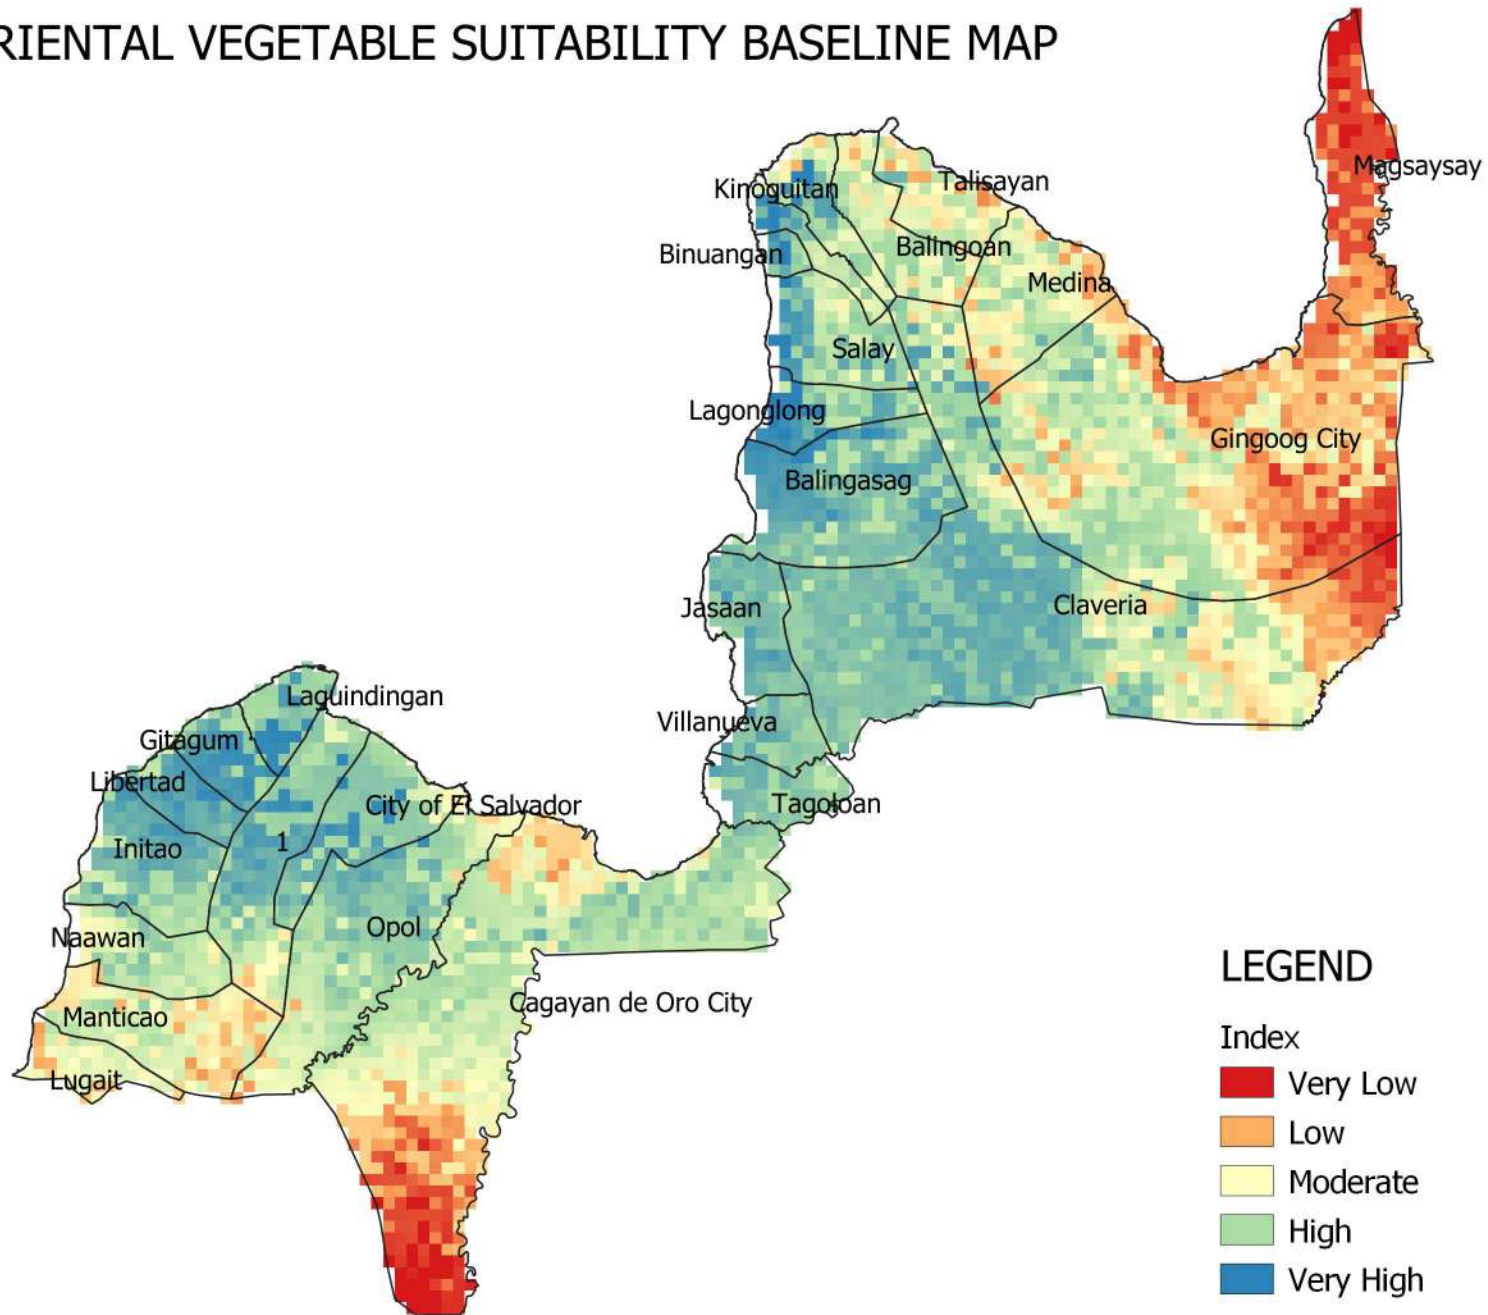

COCONUT BASELINE

0 10 20 km

CORN BASELINE

0 10 20 km

Sensitivity Level

□ Misor Admin

Levels

- Very High
- High
- Moderate
- Low
- Very Low

MANGO BASELINE

0 10 20 km

Sensitivity Level

□ Misor Admin

Levels

- Very High
- High
- Moderate
- Low
- Very Low

RICE BASELINE

0 10 20 km

MISAMIS ORIENTAL VEGETABLE SUITABILITY BASELINE MAP

LEGEND

Index

- Very Low
- Low
- Moderate
- High
- Very High