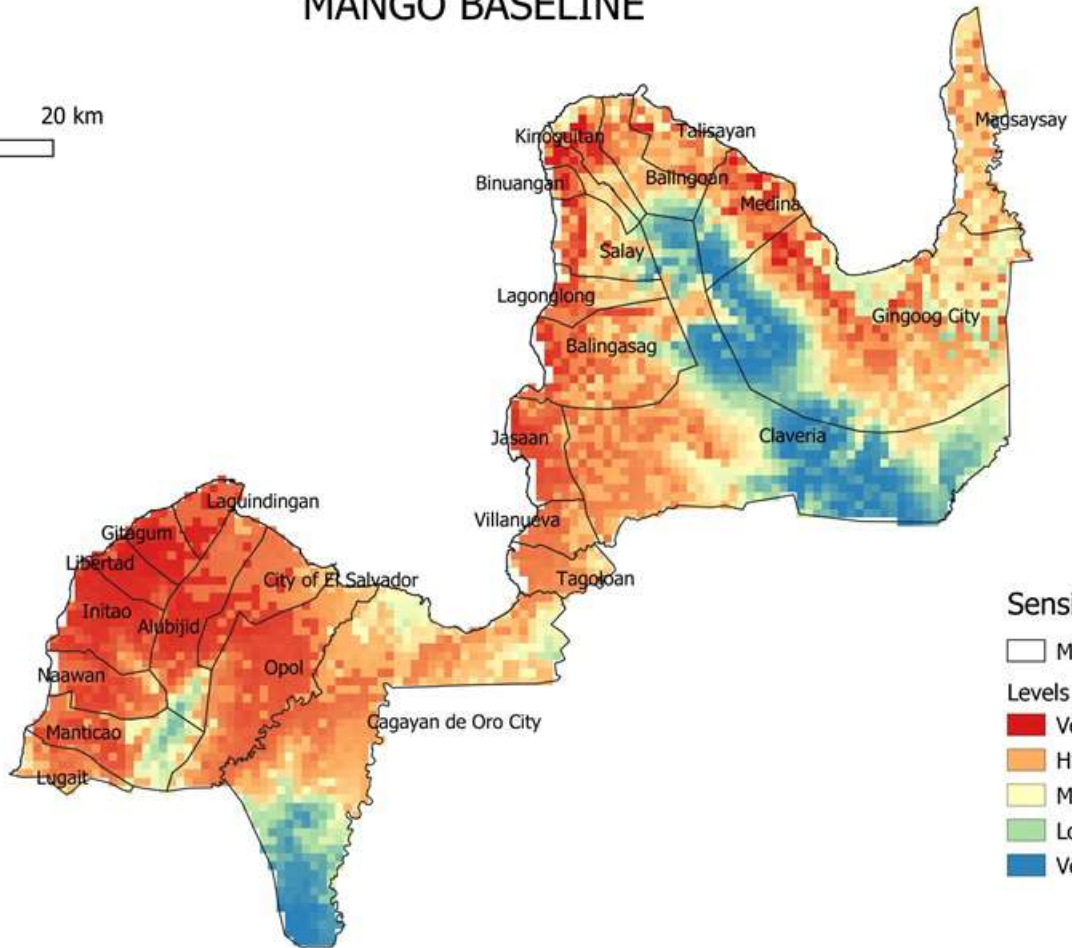

COCONUT BASELINE

0 10 20 km

CORN BASELINE

0 10 20 km

Sensitivity Level

□ Misor Admin

Levels

- Very High
- High
- Moderate
- Low
- Very Low

MANGO BASELINE

0 10 20 km

Sensitivity Level

□ Misor Admin

Levels

- Very High
- High
- Moderate
- Low
- Very Low

RICE BASELINE

0 10 20 km

Sensitivity Level

□ Misor Admin

Clipped (mask)

■ Very High

■ High

■ Moderate

■ Low

■ Very Low

MISAMIS ORIENTAL VEGETABLE SUITABILITY BASELINE MAP

LEGEND

Index

- Very Low
- Low
- Moderate
- High
- Very High