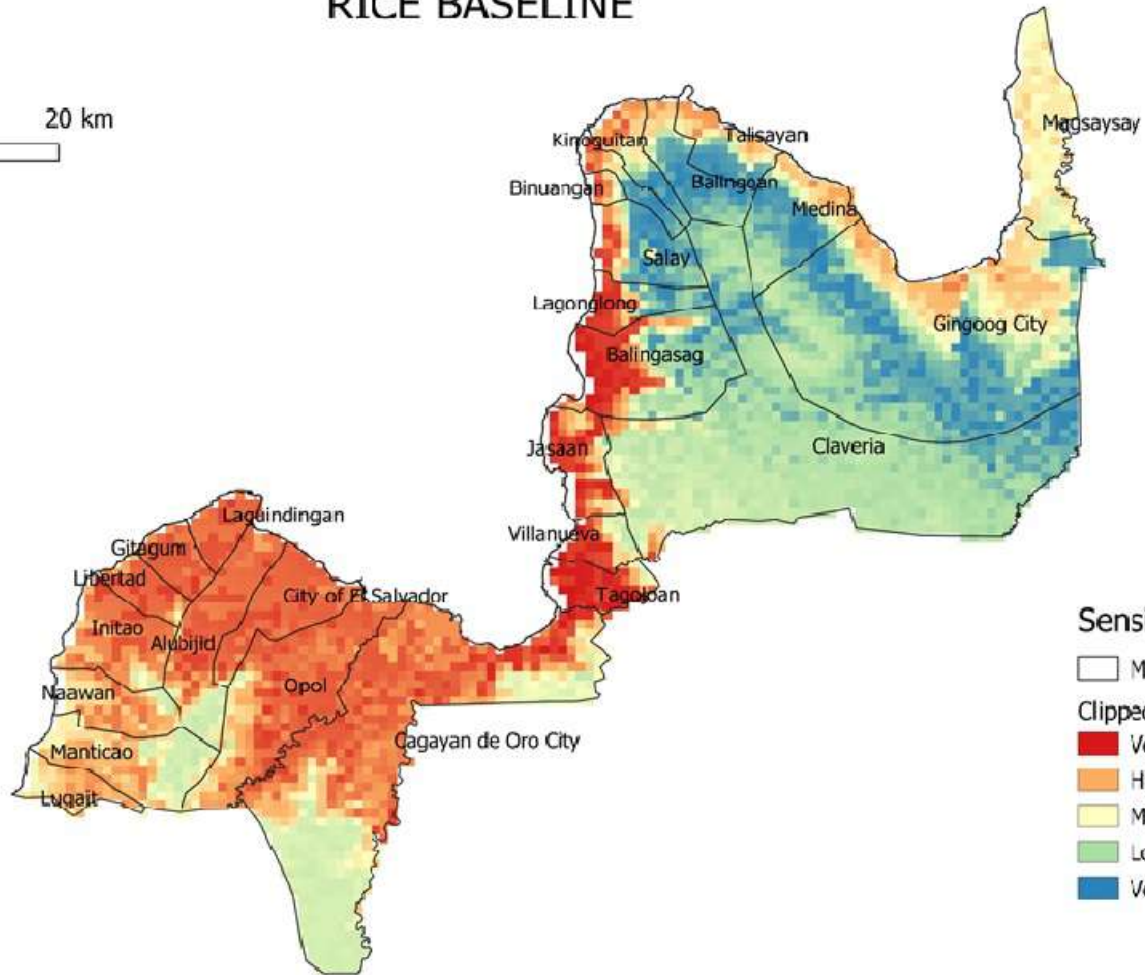

COCONUT BASELINE

0 10 20 km

CORN BASELINE

0 10 20 km

Sensitivity Level

□ Misor Admin

Levels

- Very High
- High
- Moderate
- Low
- Very Low

MANGO BASELINE

0 10 20 km

Sensitivity Level

□ Misor Admin

Levels

- Very High
- High
- Moderate
- Low
- Very Low

RICE BASELINE

0 10 20 km

Sensitivity Level

□ Misor Admin

Clipped (mask)

■ Very High

■ High

■ Moderate

■ Low

■ Very Low

MISAMIS ORIENTAL VEGETABLE SUITABILITY BASELINE MAP

LEGEND

Index

- Very Low
- Low
- Moderate
- High
- Very High