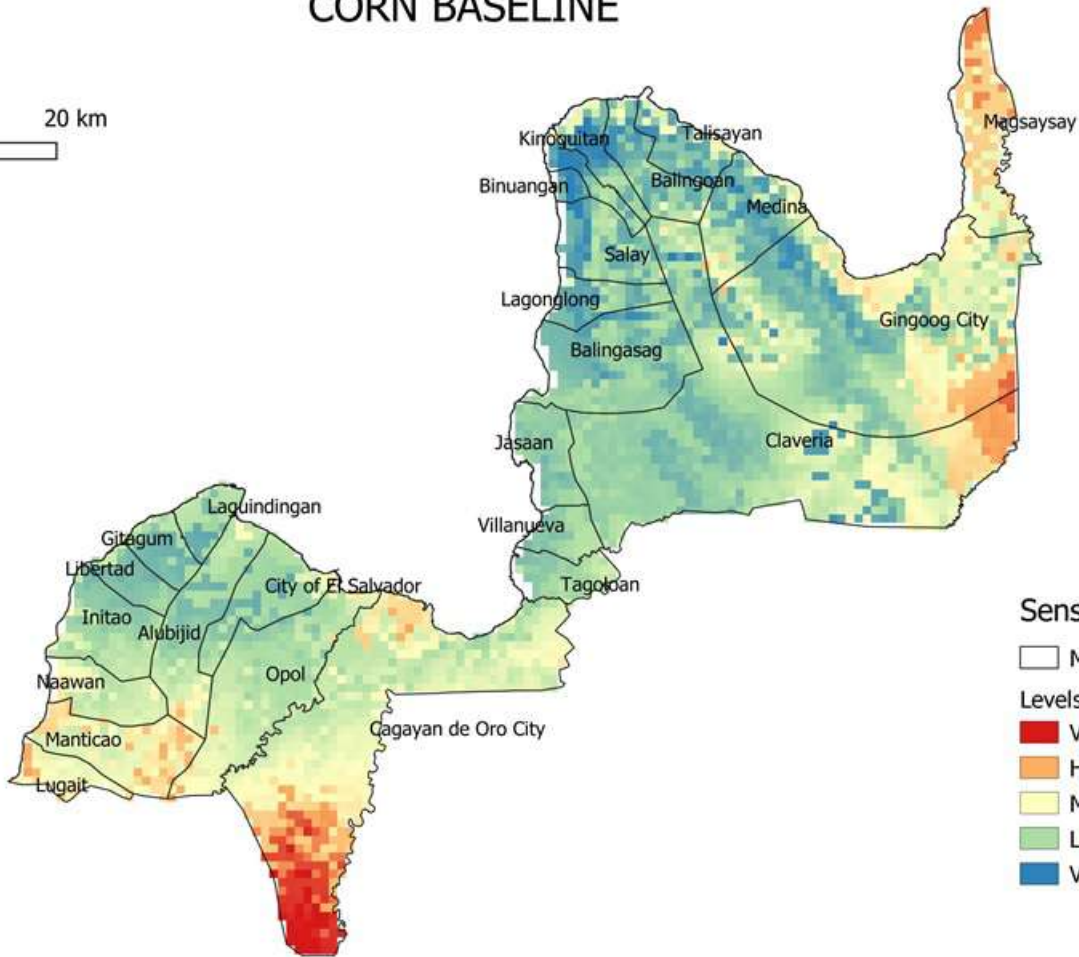

COCONUT BASELINE

0 10 20 km

CORN BASELINE

0 10 20 km

Sensitivity Level

□ Misor Admin

Levels

- Very High
- High
- Moderate
- Low
- Very Low

MANGO BASELINE

0 10 20 km

Sensitivity Level

□ Misor Admin

Levels

- Very High
- High
- Moderate
- Low
- Very Low

RICE BASELINE

0 10 20 km

Sensitivity Level

□ Misor Admin

Clipped (mask)

■ Very High

■ High

■ Moderate

■ Low

■ Very Low

MISAMIS ORIENTAL VEGETABLE SUITABILITY BASELINE MAP

LEGEND

Index

- Very Low
- Low
- Moderate
- High
- Very High