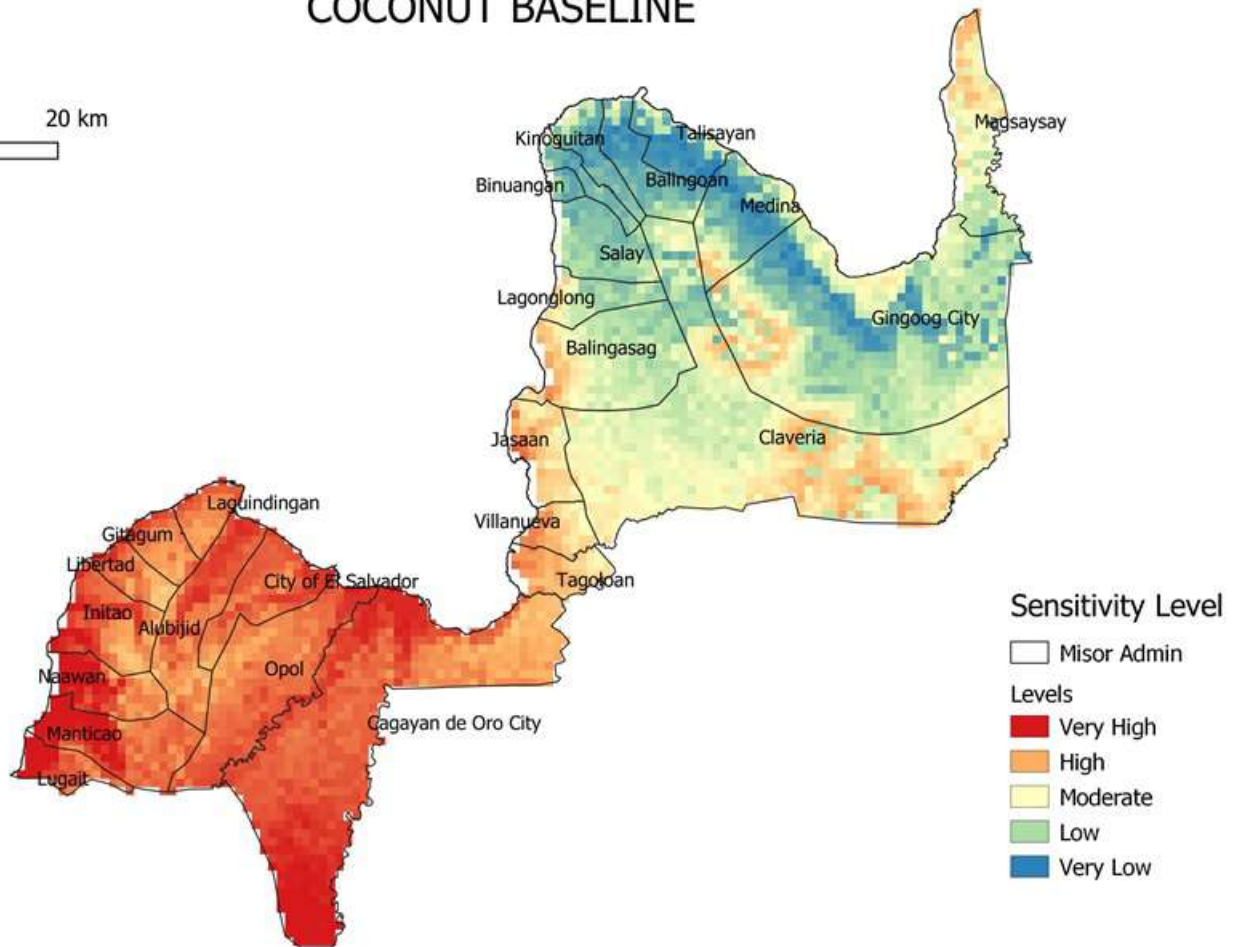

COCONUT BASELINE

0 10 20 km

CORN BASELINE

0 10 20 km

Sensitivity Level

□ Misor Admin

Levels

- Very High
- High
- Moderate
- Low
- Very Low

MANGO BASELINE

0 10 20 km

Sensitivity Level

□ Misor Admin

Levels

- Very High
- High
- Moderate
- Low
- Very Low

RICE BASELINE

0 10 20 km

Sensitivity Level

□ Misor Admin

Clipped (mask)

■ Very High

■ High

■ Moderate

■ Low

■ Very Low

MISAMIS ORIENTAL VEGETABLE SUITABILITY BASELINE MAP

LEGEND

Index

- Very Low
- Low
- Moderate
- High
- Very High