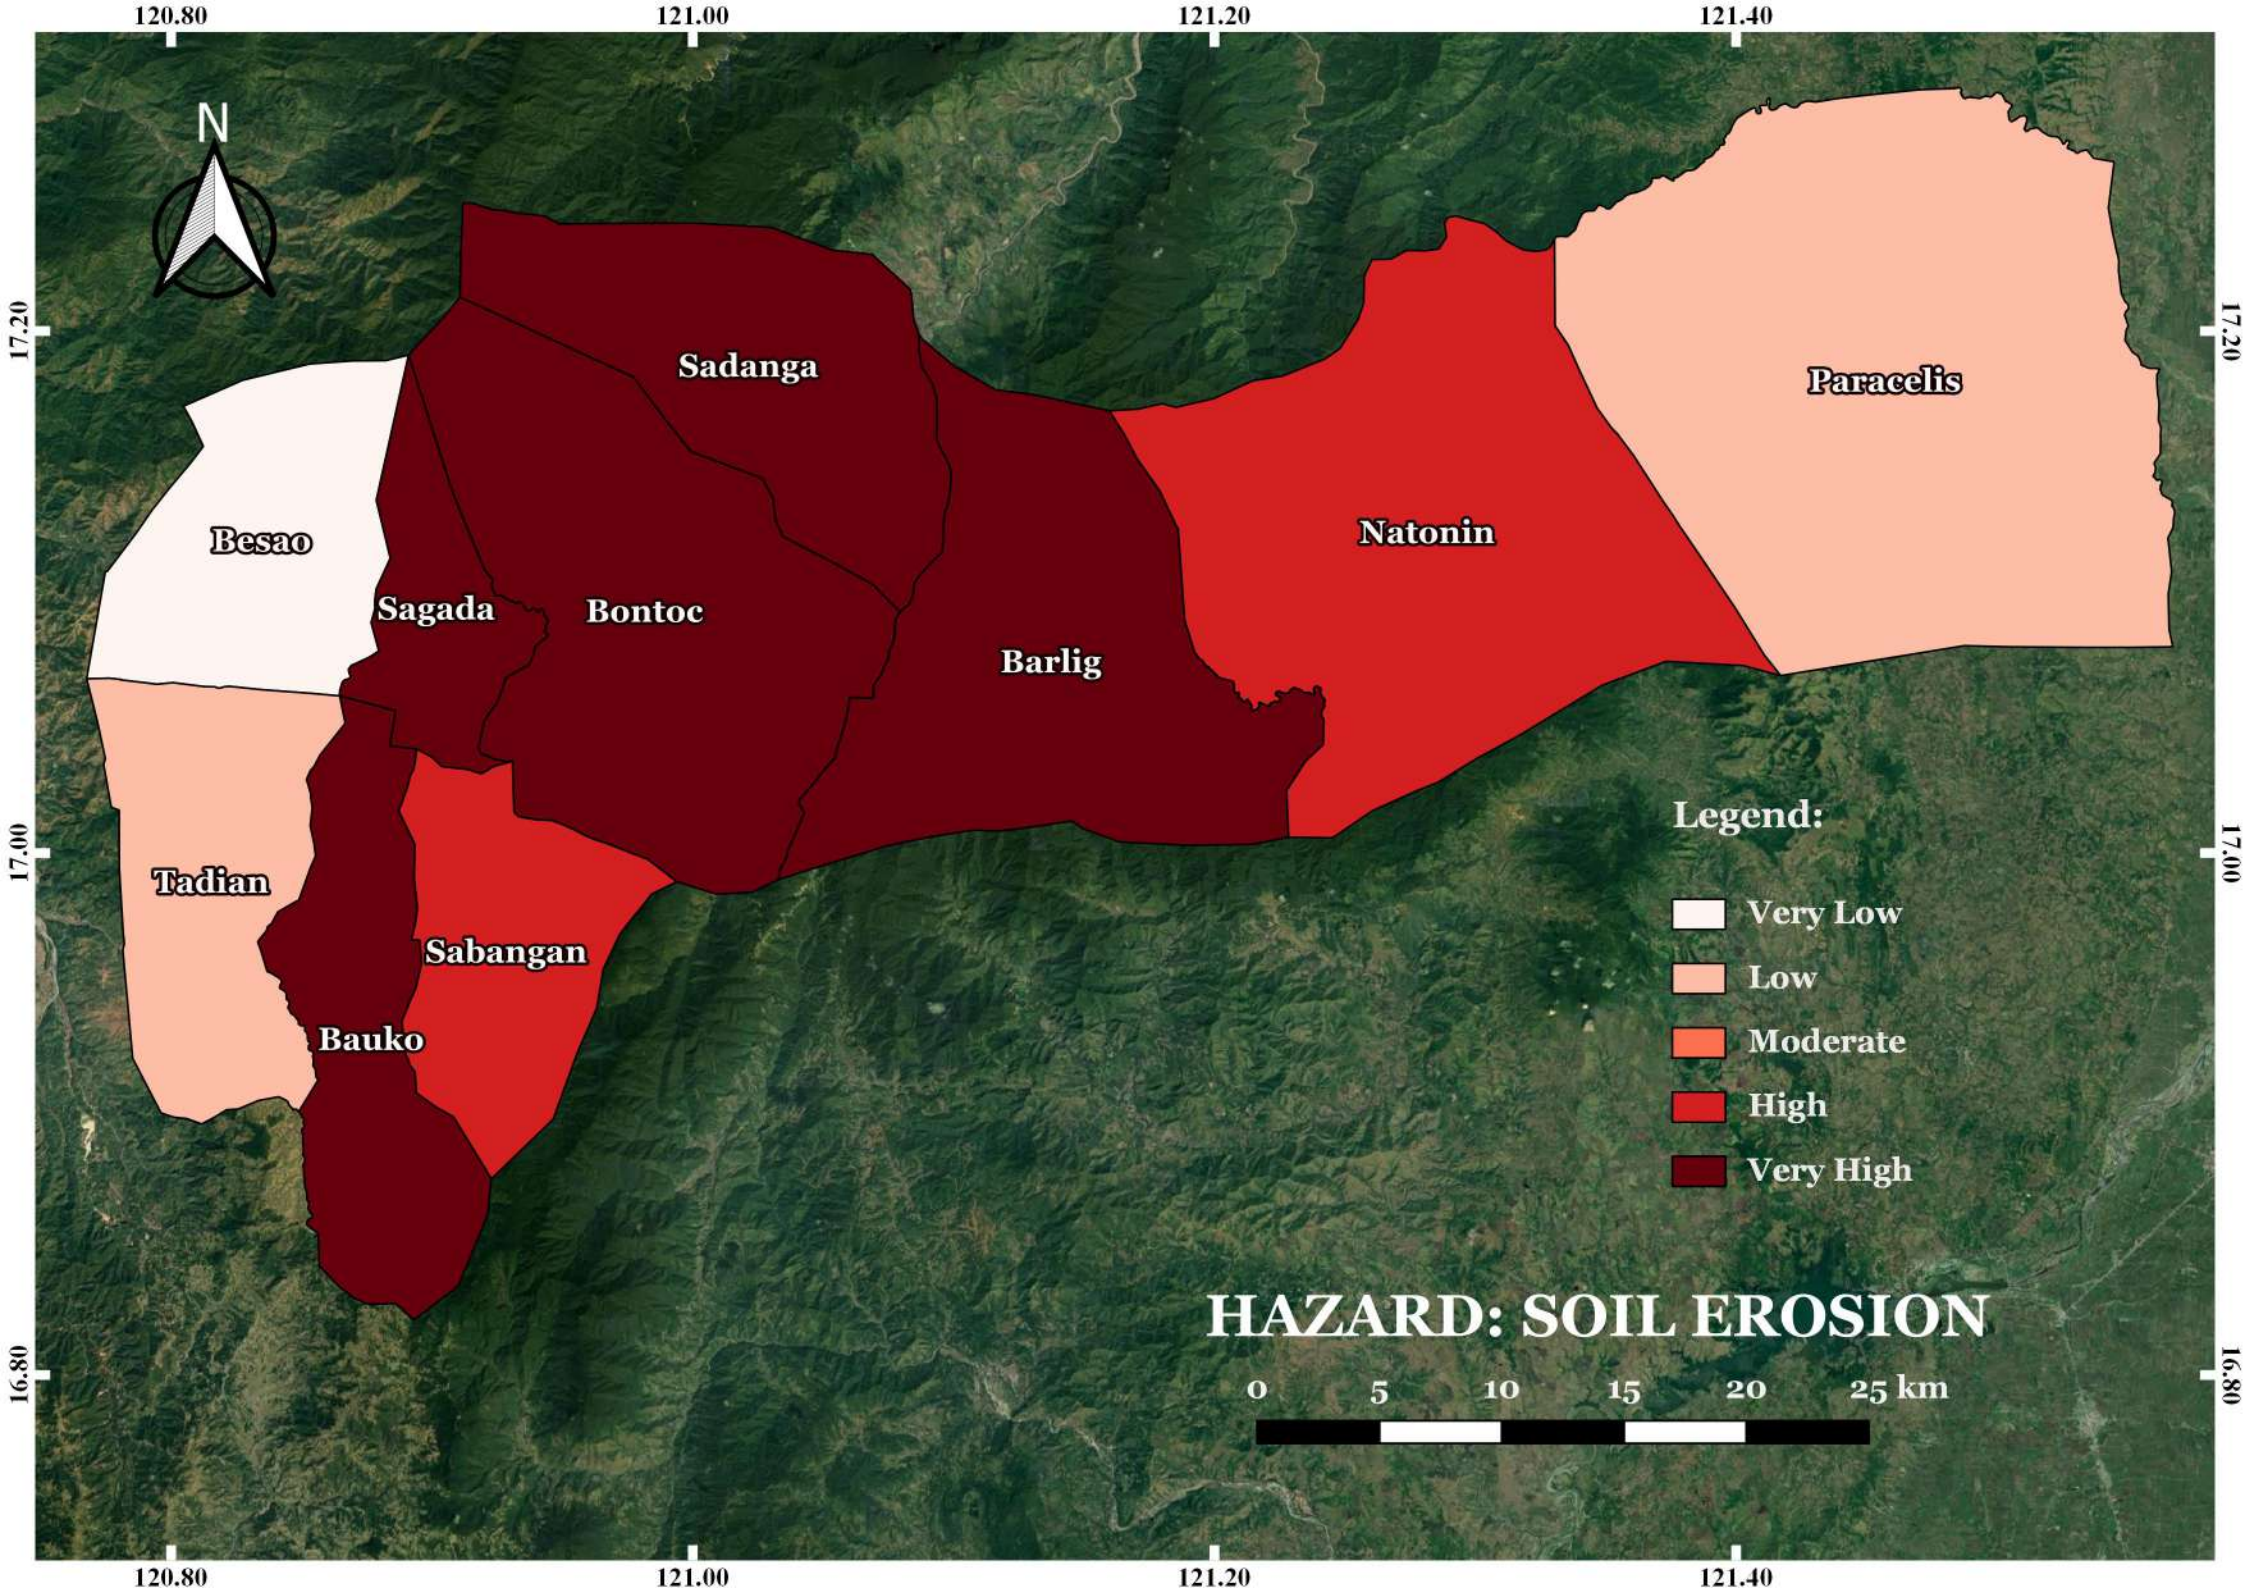

- Legend:
- Very Low
  - Low
  - Moderate
  - High
  - Very High

# HAZARD: TROPICAL CYCLONE

0 5 10 15 20 25 km

Legend:

- Very Low
- Low
- Moderate
- High
- Very High

# HAZARD: SOIL EROSION

**Legend:**

-  Very Low
-  Low
-  Moderate
-  High
-  Very High

**HAZARD: LANDSLIDE**