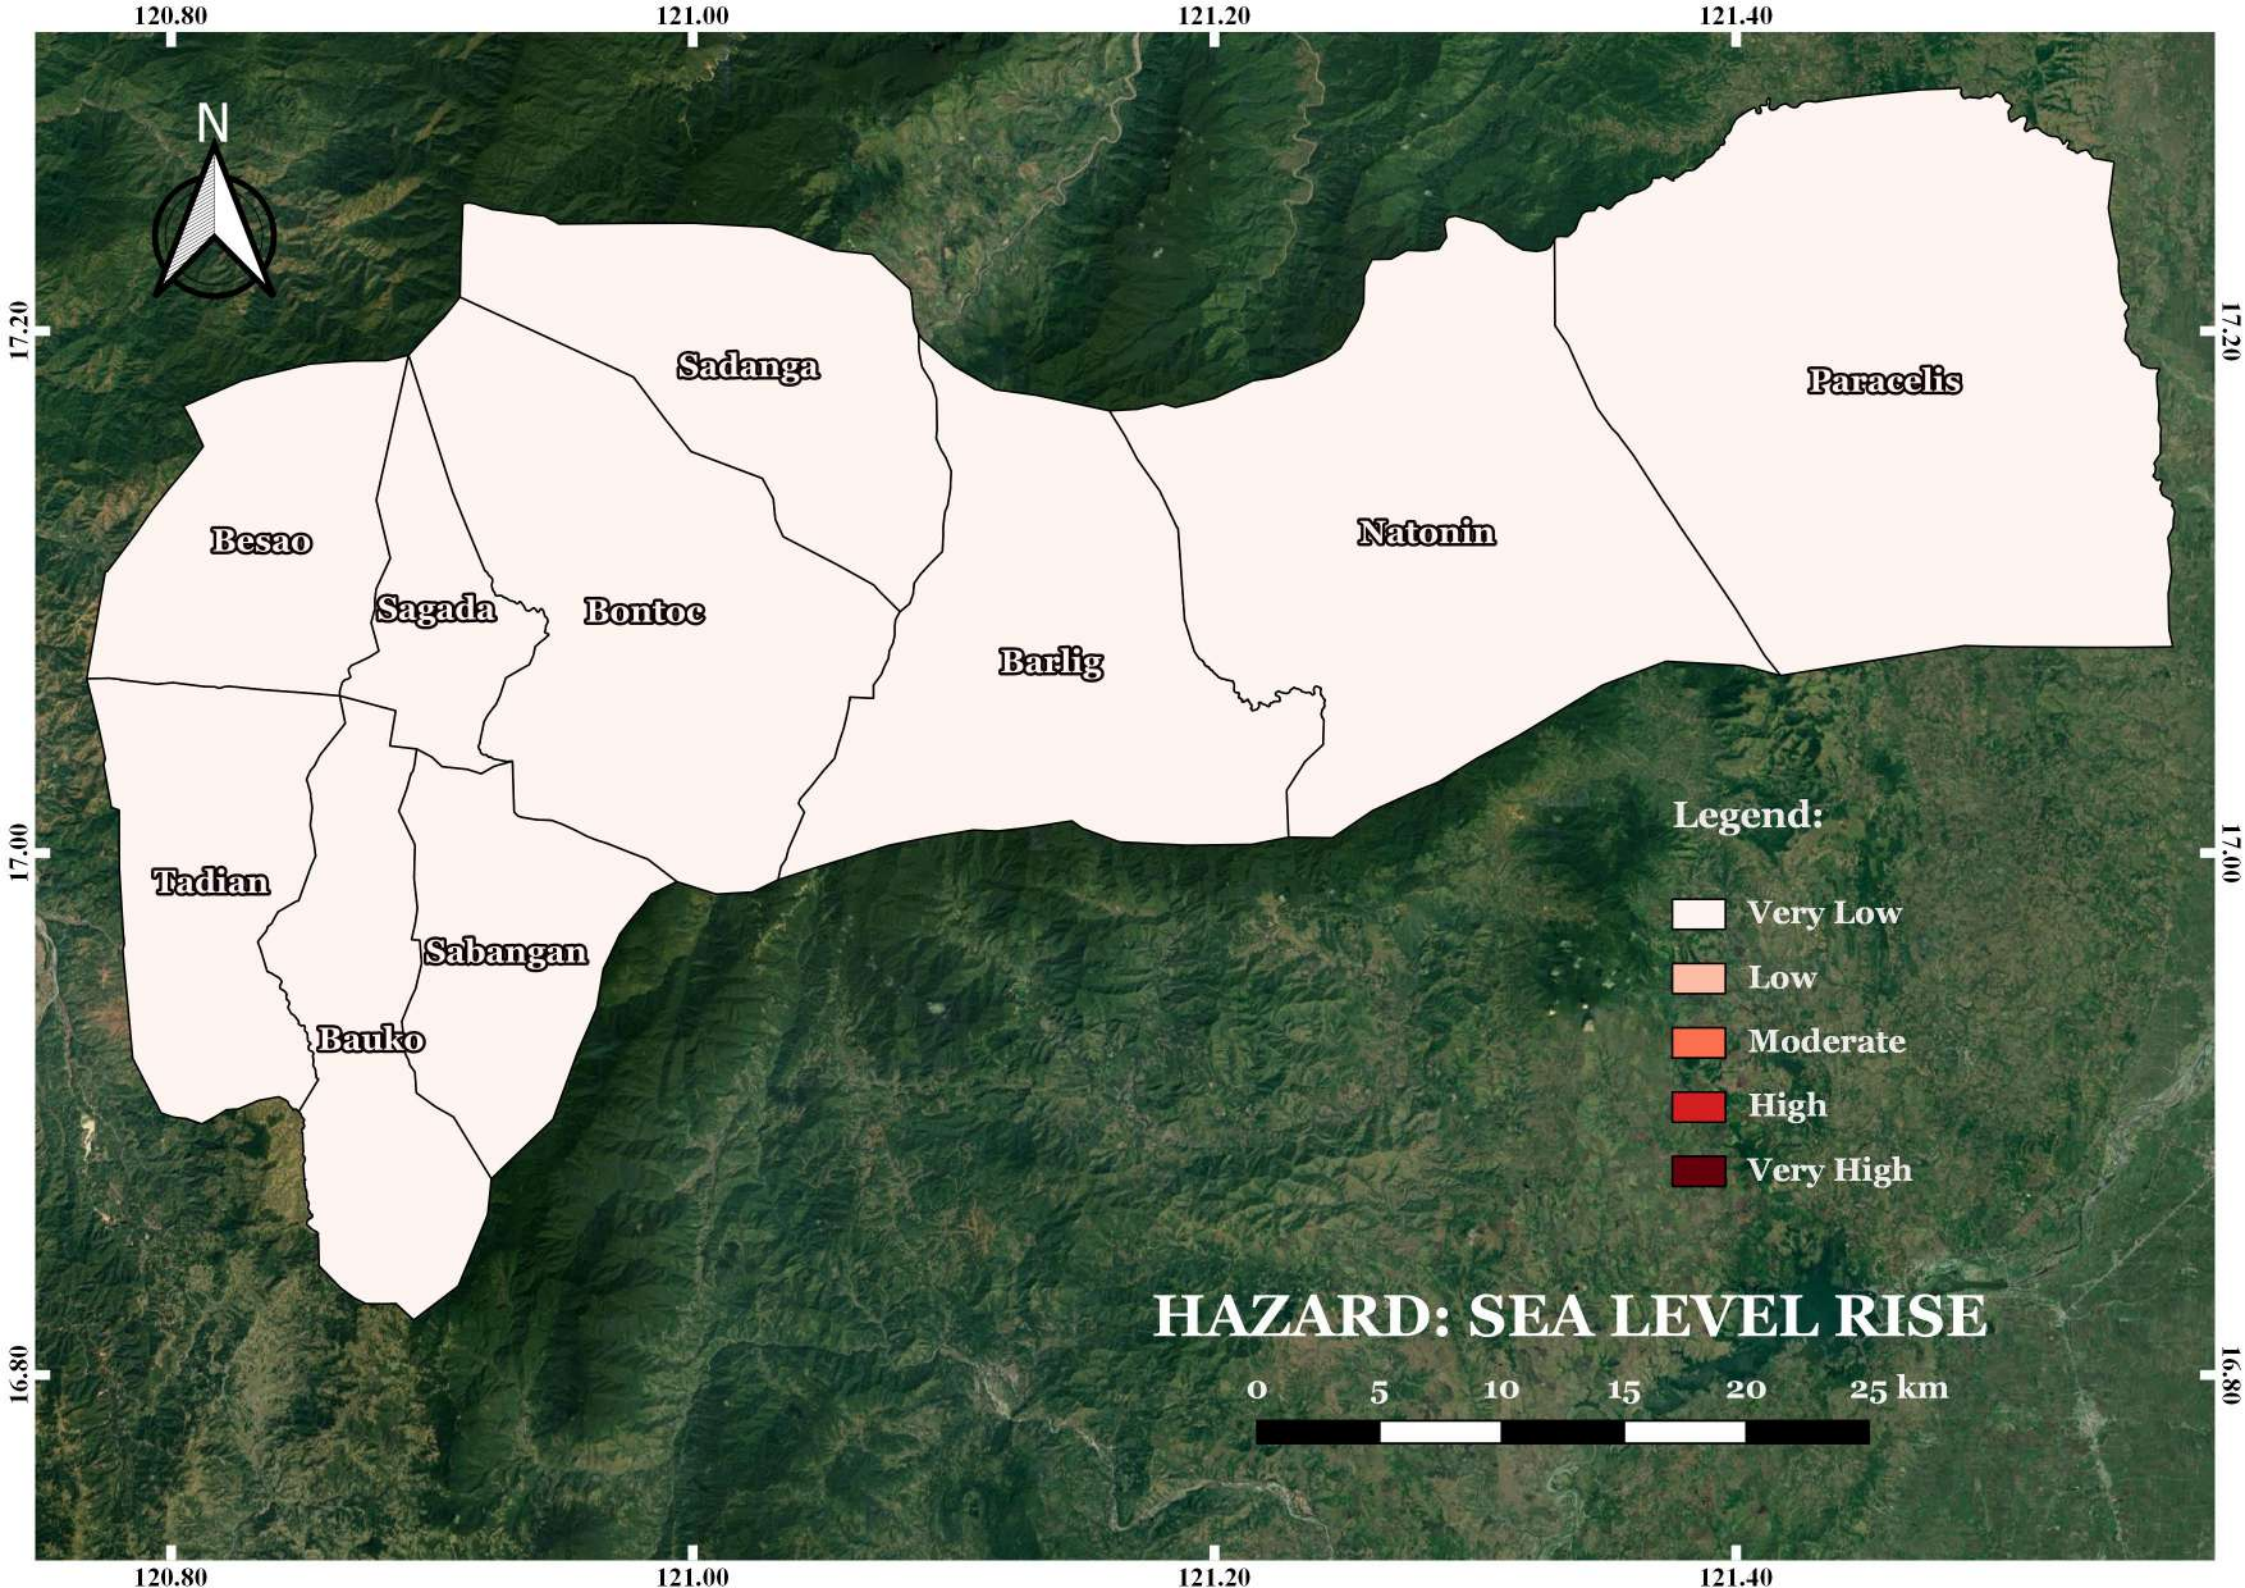

- Legend:
- Very Low
  - Low
  - Moderate
  - High
  - Very High

# HAZARD: TROPICAL CYCLONE

0 5 10 15 20 25 km

Legend:

- Very Low
- Low
- Moderate
- High
- Very High

# HAZARD: SOIL EROSION

**Legend:**

-  Very Low
-  Low
-  Moderate
-  High
-  Very High

**HAZARD: LANDSLIDE**