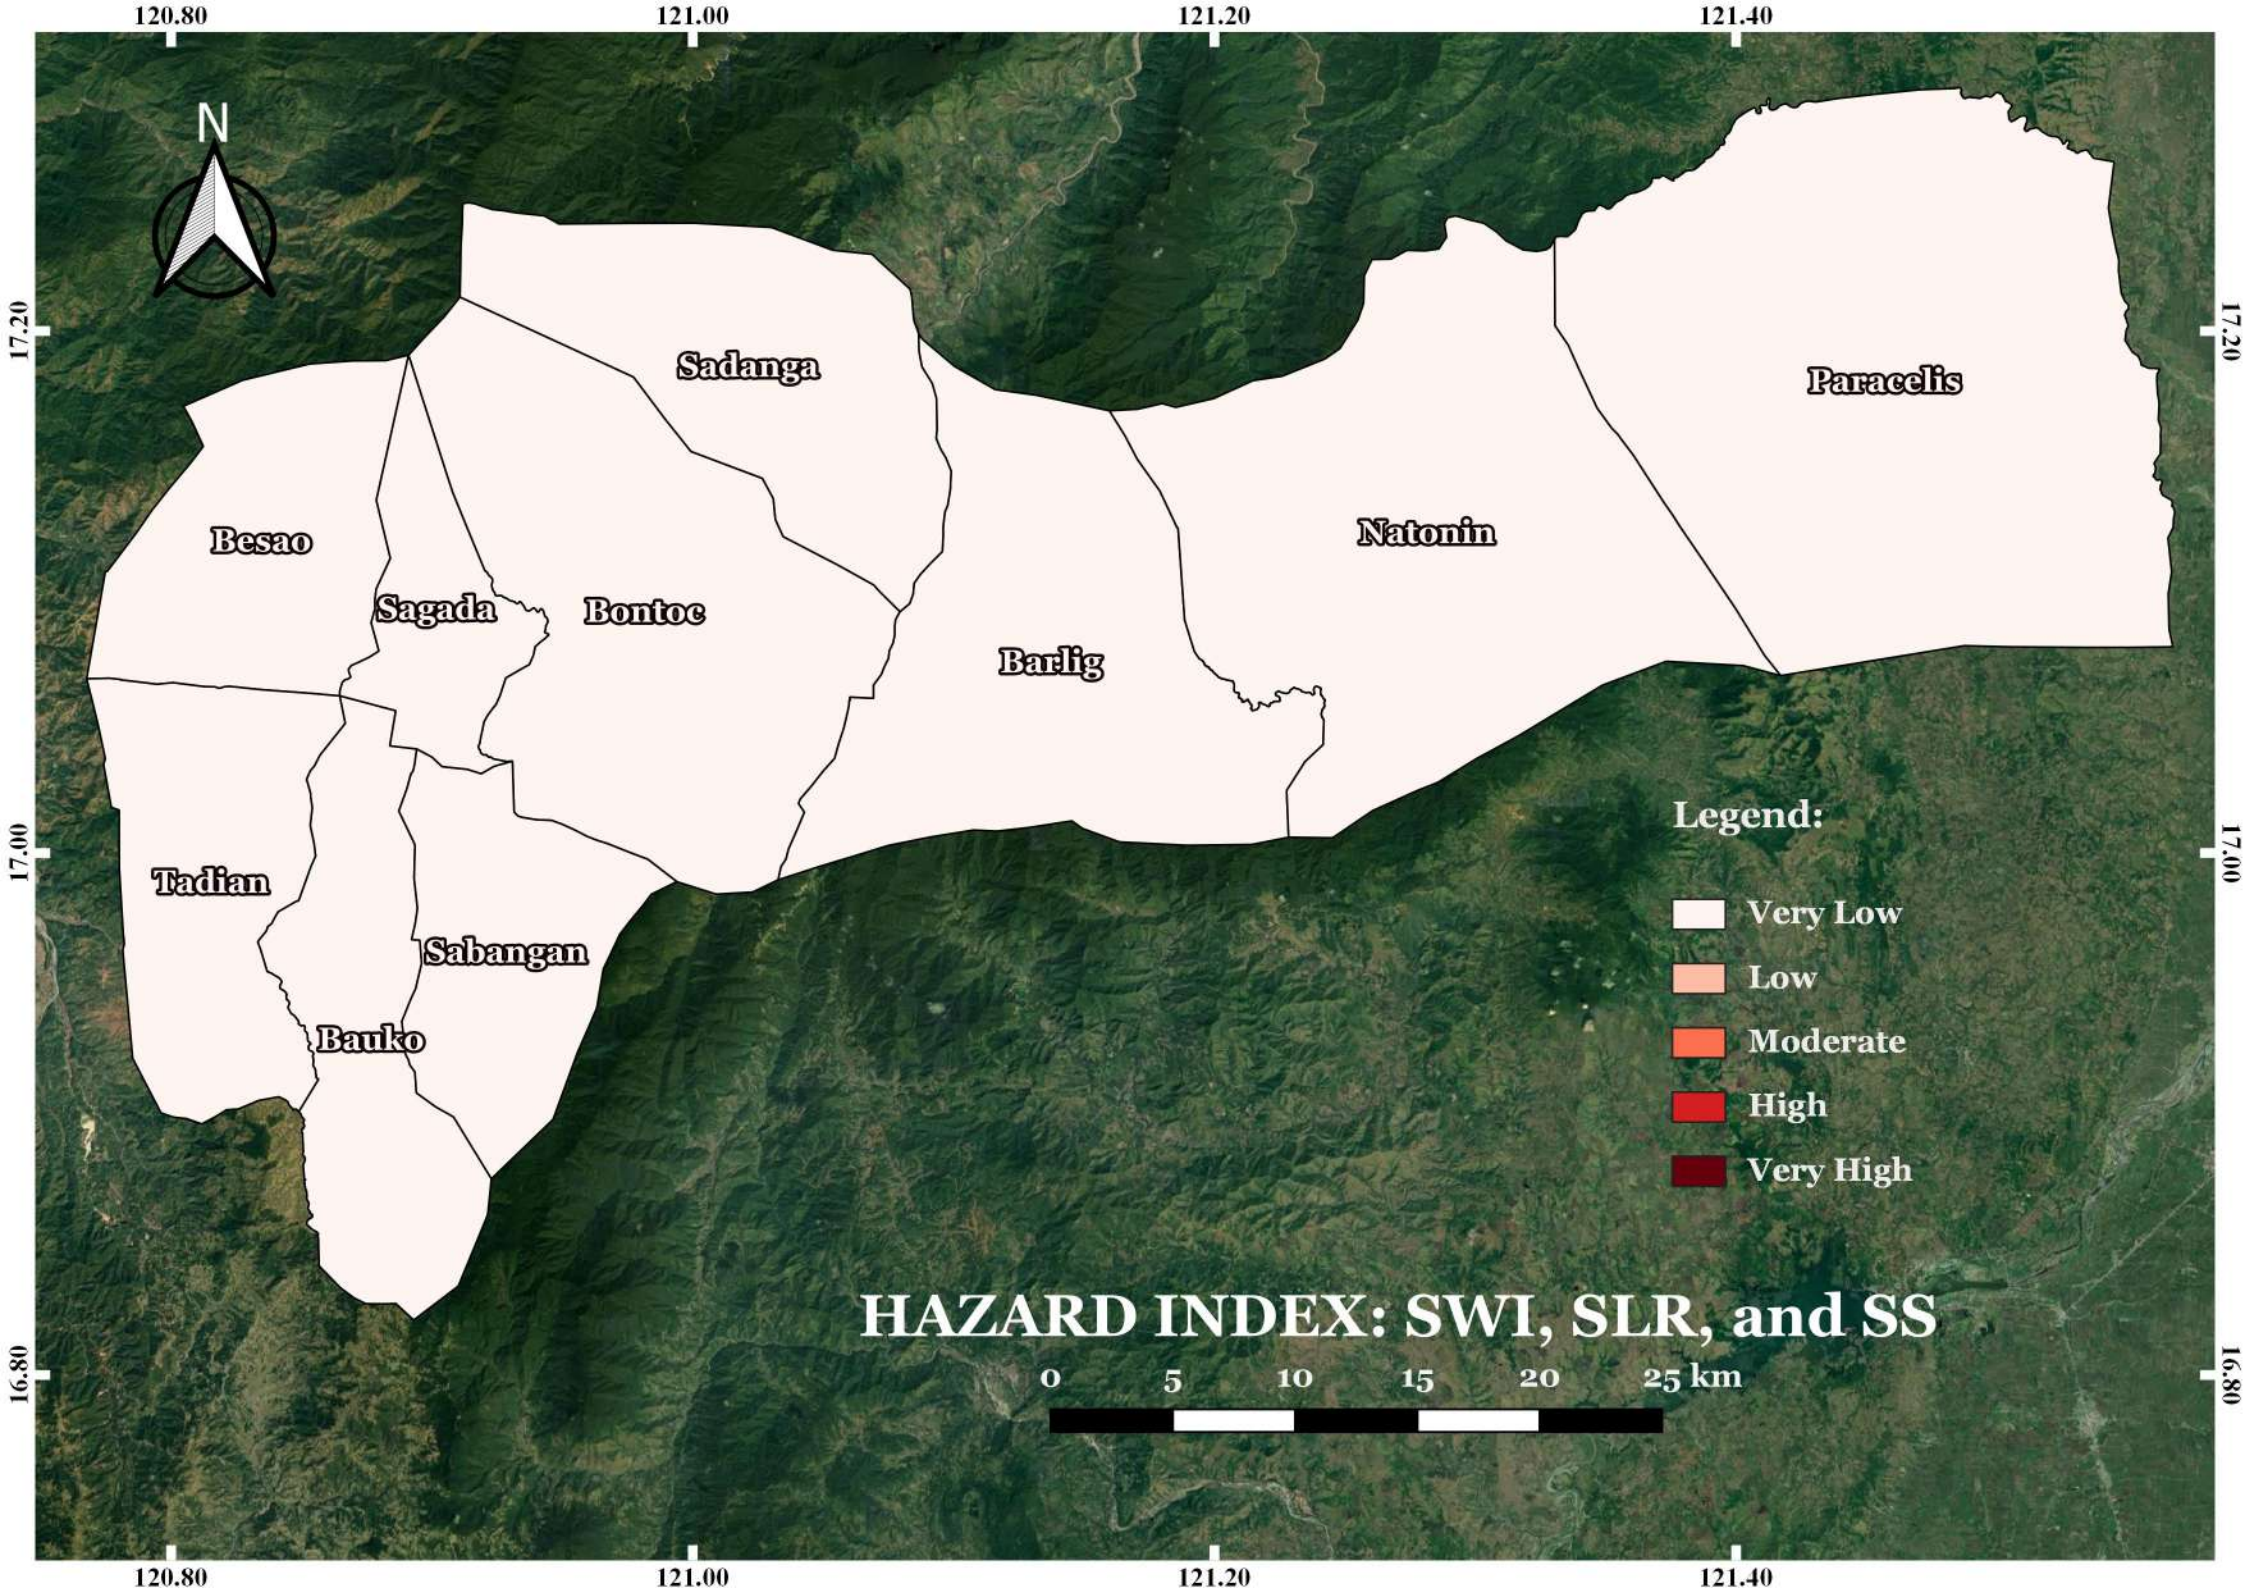

- Legend:
- Very Low
  - Low
  - Moderate
  - High
  - Very High

# HAZARD: TROPICAL CYCLONE

0 5 10 15 20 25 km

Legend:

- Very Low
- Low
- Moderate
- High
- Very High

# HAZARD: SOIL EROSION

**Legend:**

-  Very Low
-  Low
-  Moderate
-  High
-  Very High

**HAZARD: LANDSLIDE**