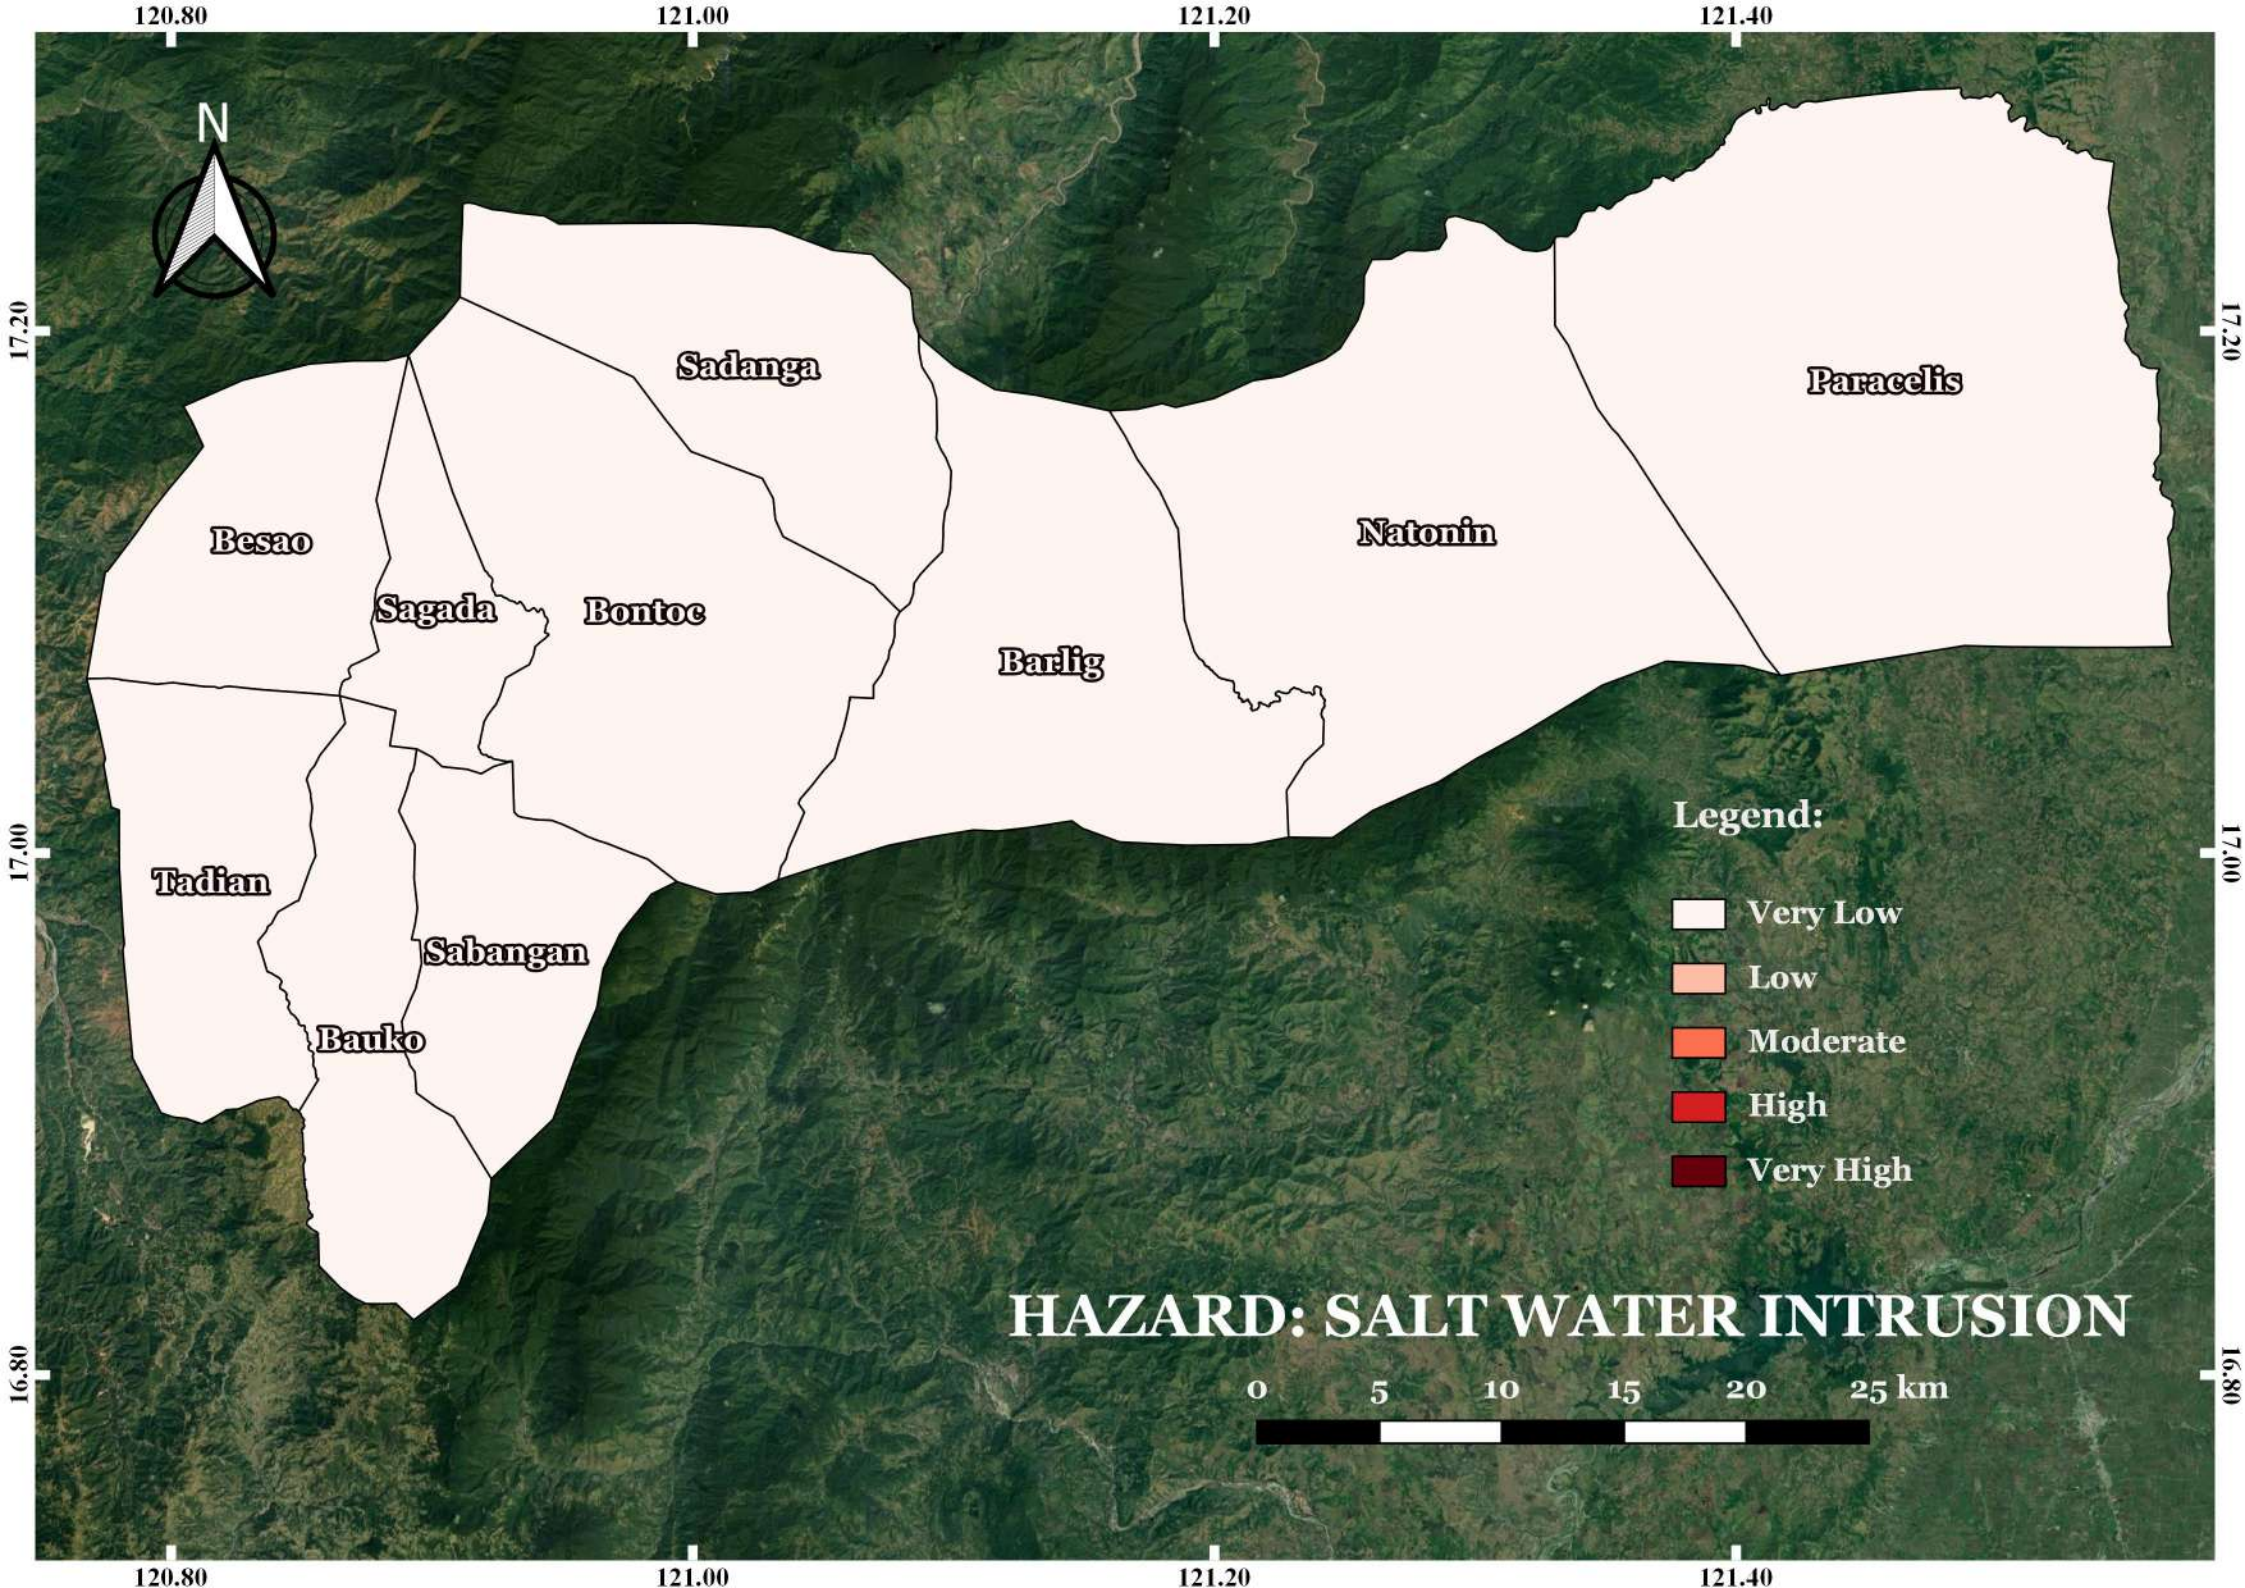

- Legend:
- Very Low
  - Low
  - Moderate
  - High
  - Very High

# HAZARD: TROPICAL CYCLONE

0 5 10 15 20 25 km

Legend:

- Very Low
- Low
- Moderate
- High
- Very High

# HAZARD: SOIL EROSION

**Legend:**

-  Very Low
-  Low
-  Moderate
-  High
-  Very High

**HAZARD: LANDSLIDE**