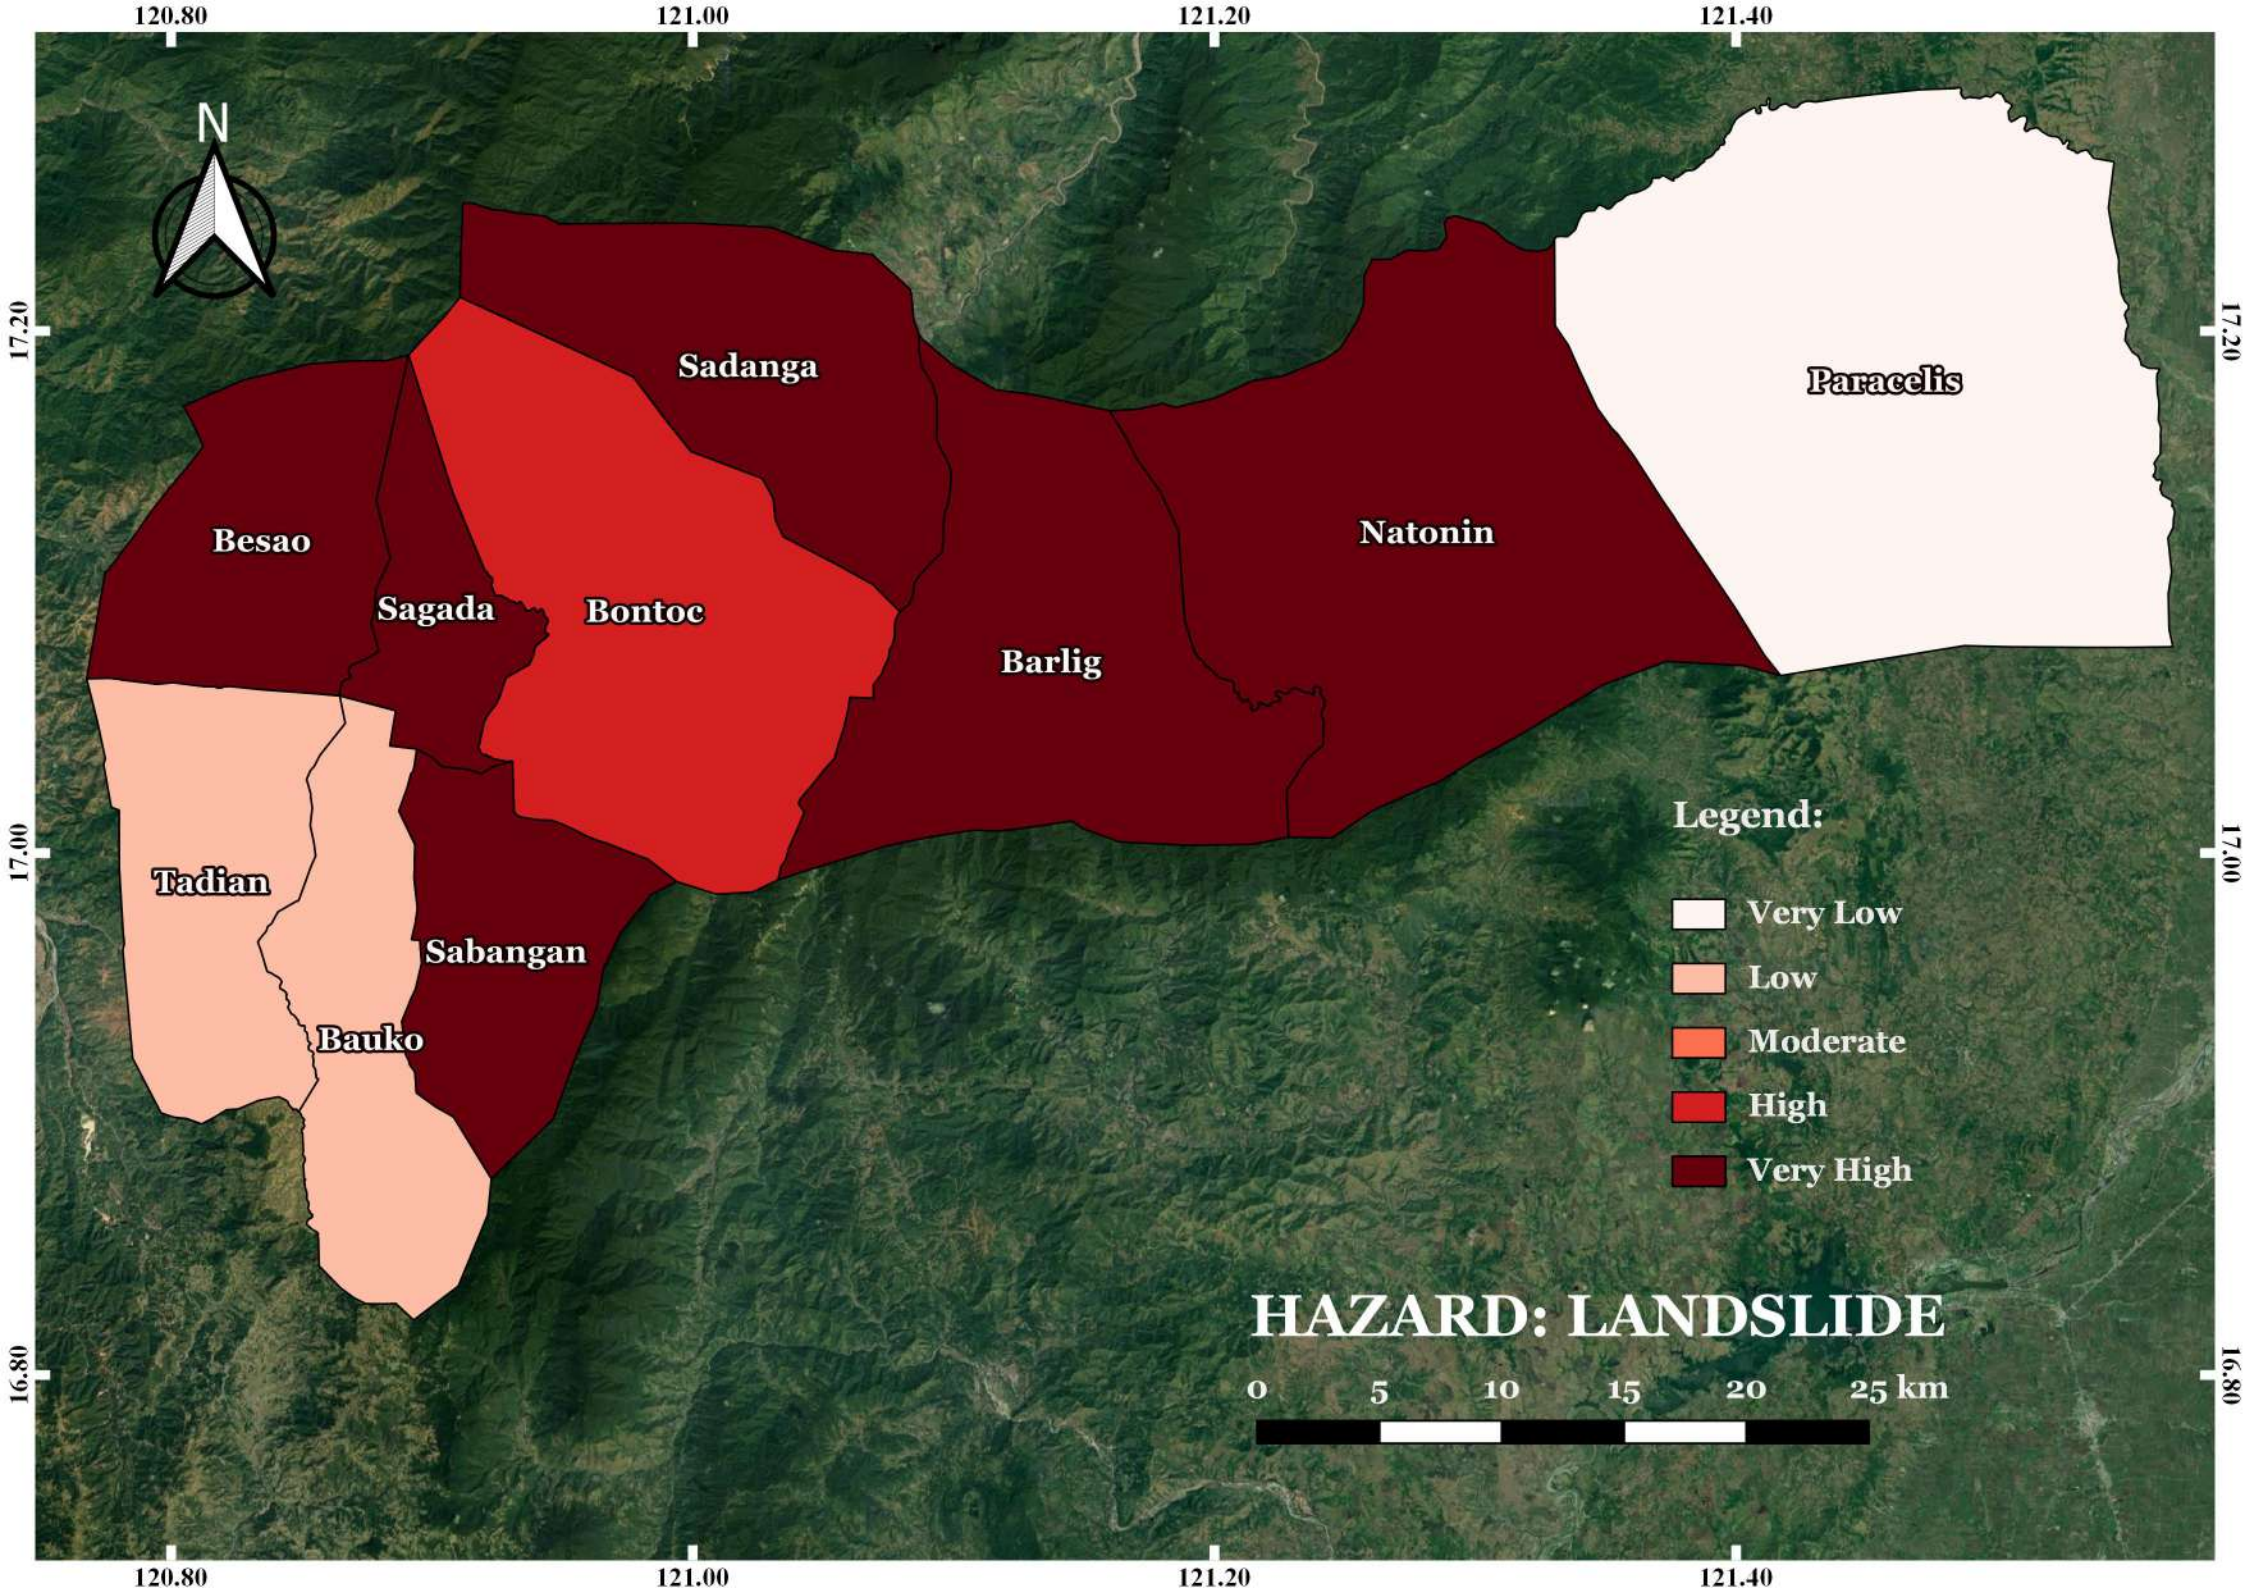

- Legend:
- Very Low
  - Low
  - Moderate
  - High
  - Very High

# HAZARD: TROPICAL CYCLONE

0 5 10 15 20 25 km

Legend:

- Very Low
- Low
- Moderate
- High
- Very High

# HAZARD: SOIL EROSION

**Legend:**

-  Very Low
-  Low
-  Moderate
-  High
-  Very High

**HAZARD: LANDSLIDE**