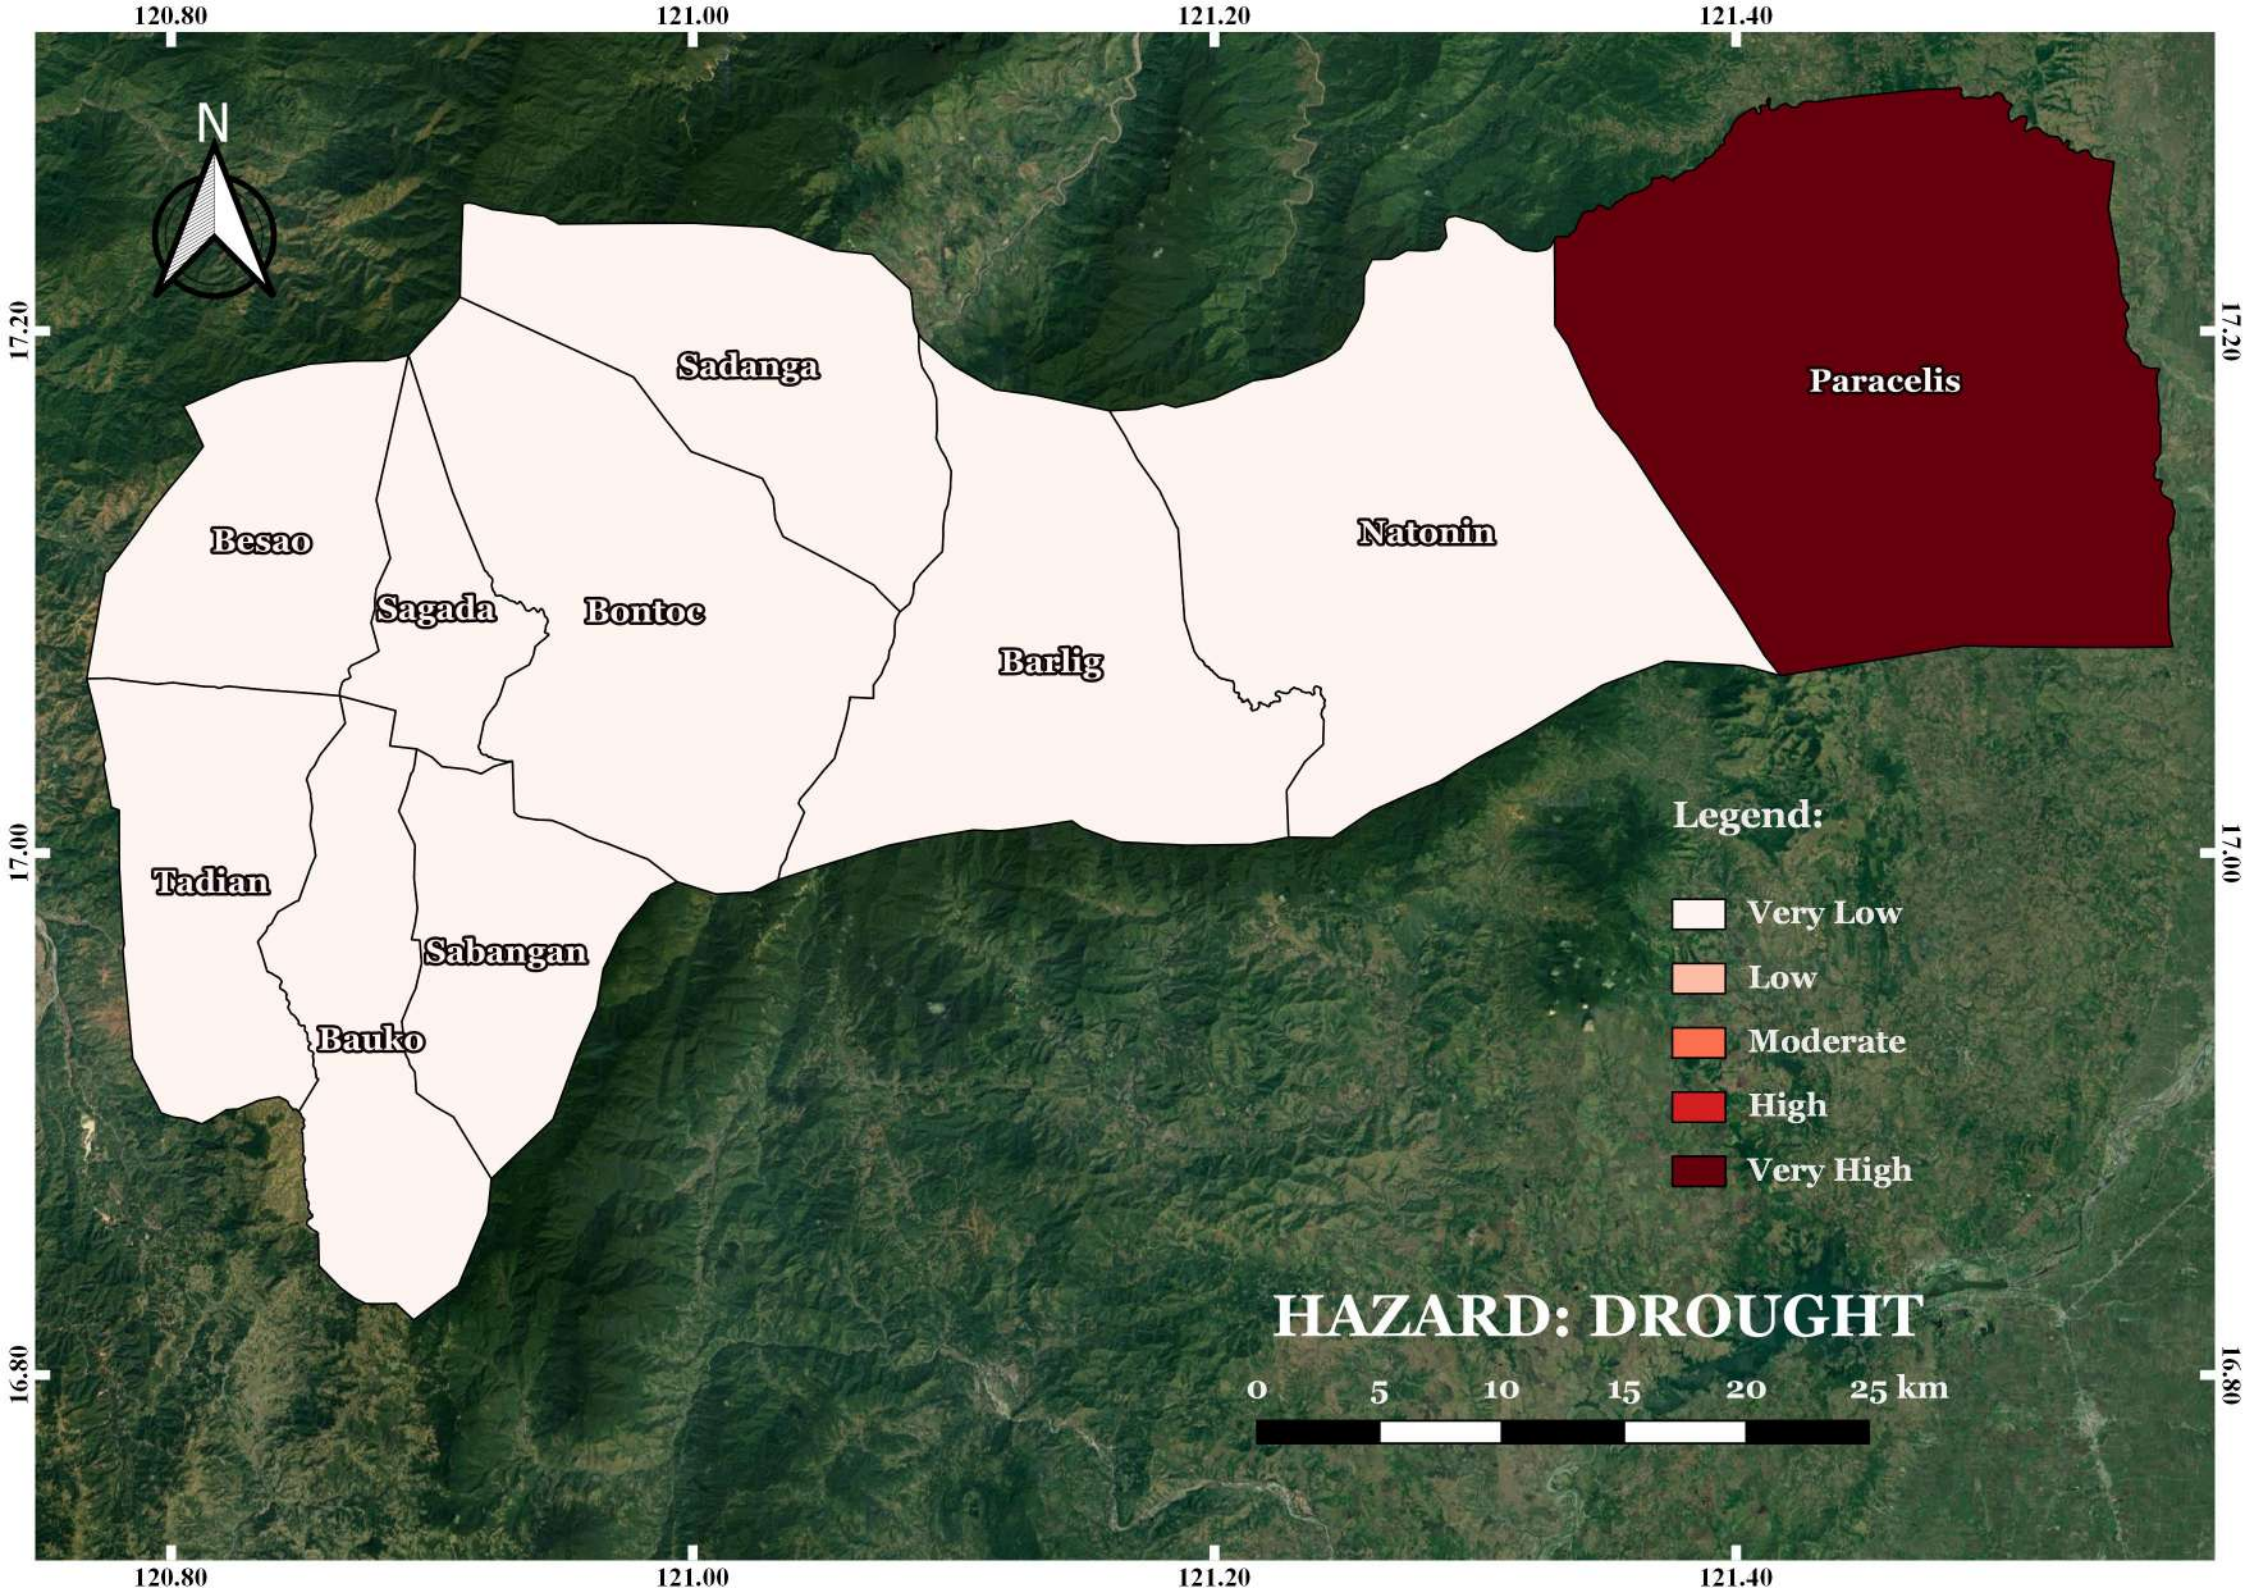

- Legend:
- Very Low
  - Low
  - Moderate
  - High
  - Very High

# HAZARD: TROPICAL CYCLONE

0 5 10 15 20 25 km

Legend:

- Very Low
- Low
- Moderate
- High
- Very High

# HAZARD: SOIL EROSION

**Legend:**

-  Very Low
-  Low
-  Moderate
-  High
-  Very High

**HAZARD: LANDSLIDE**