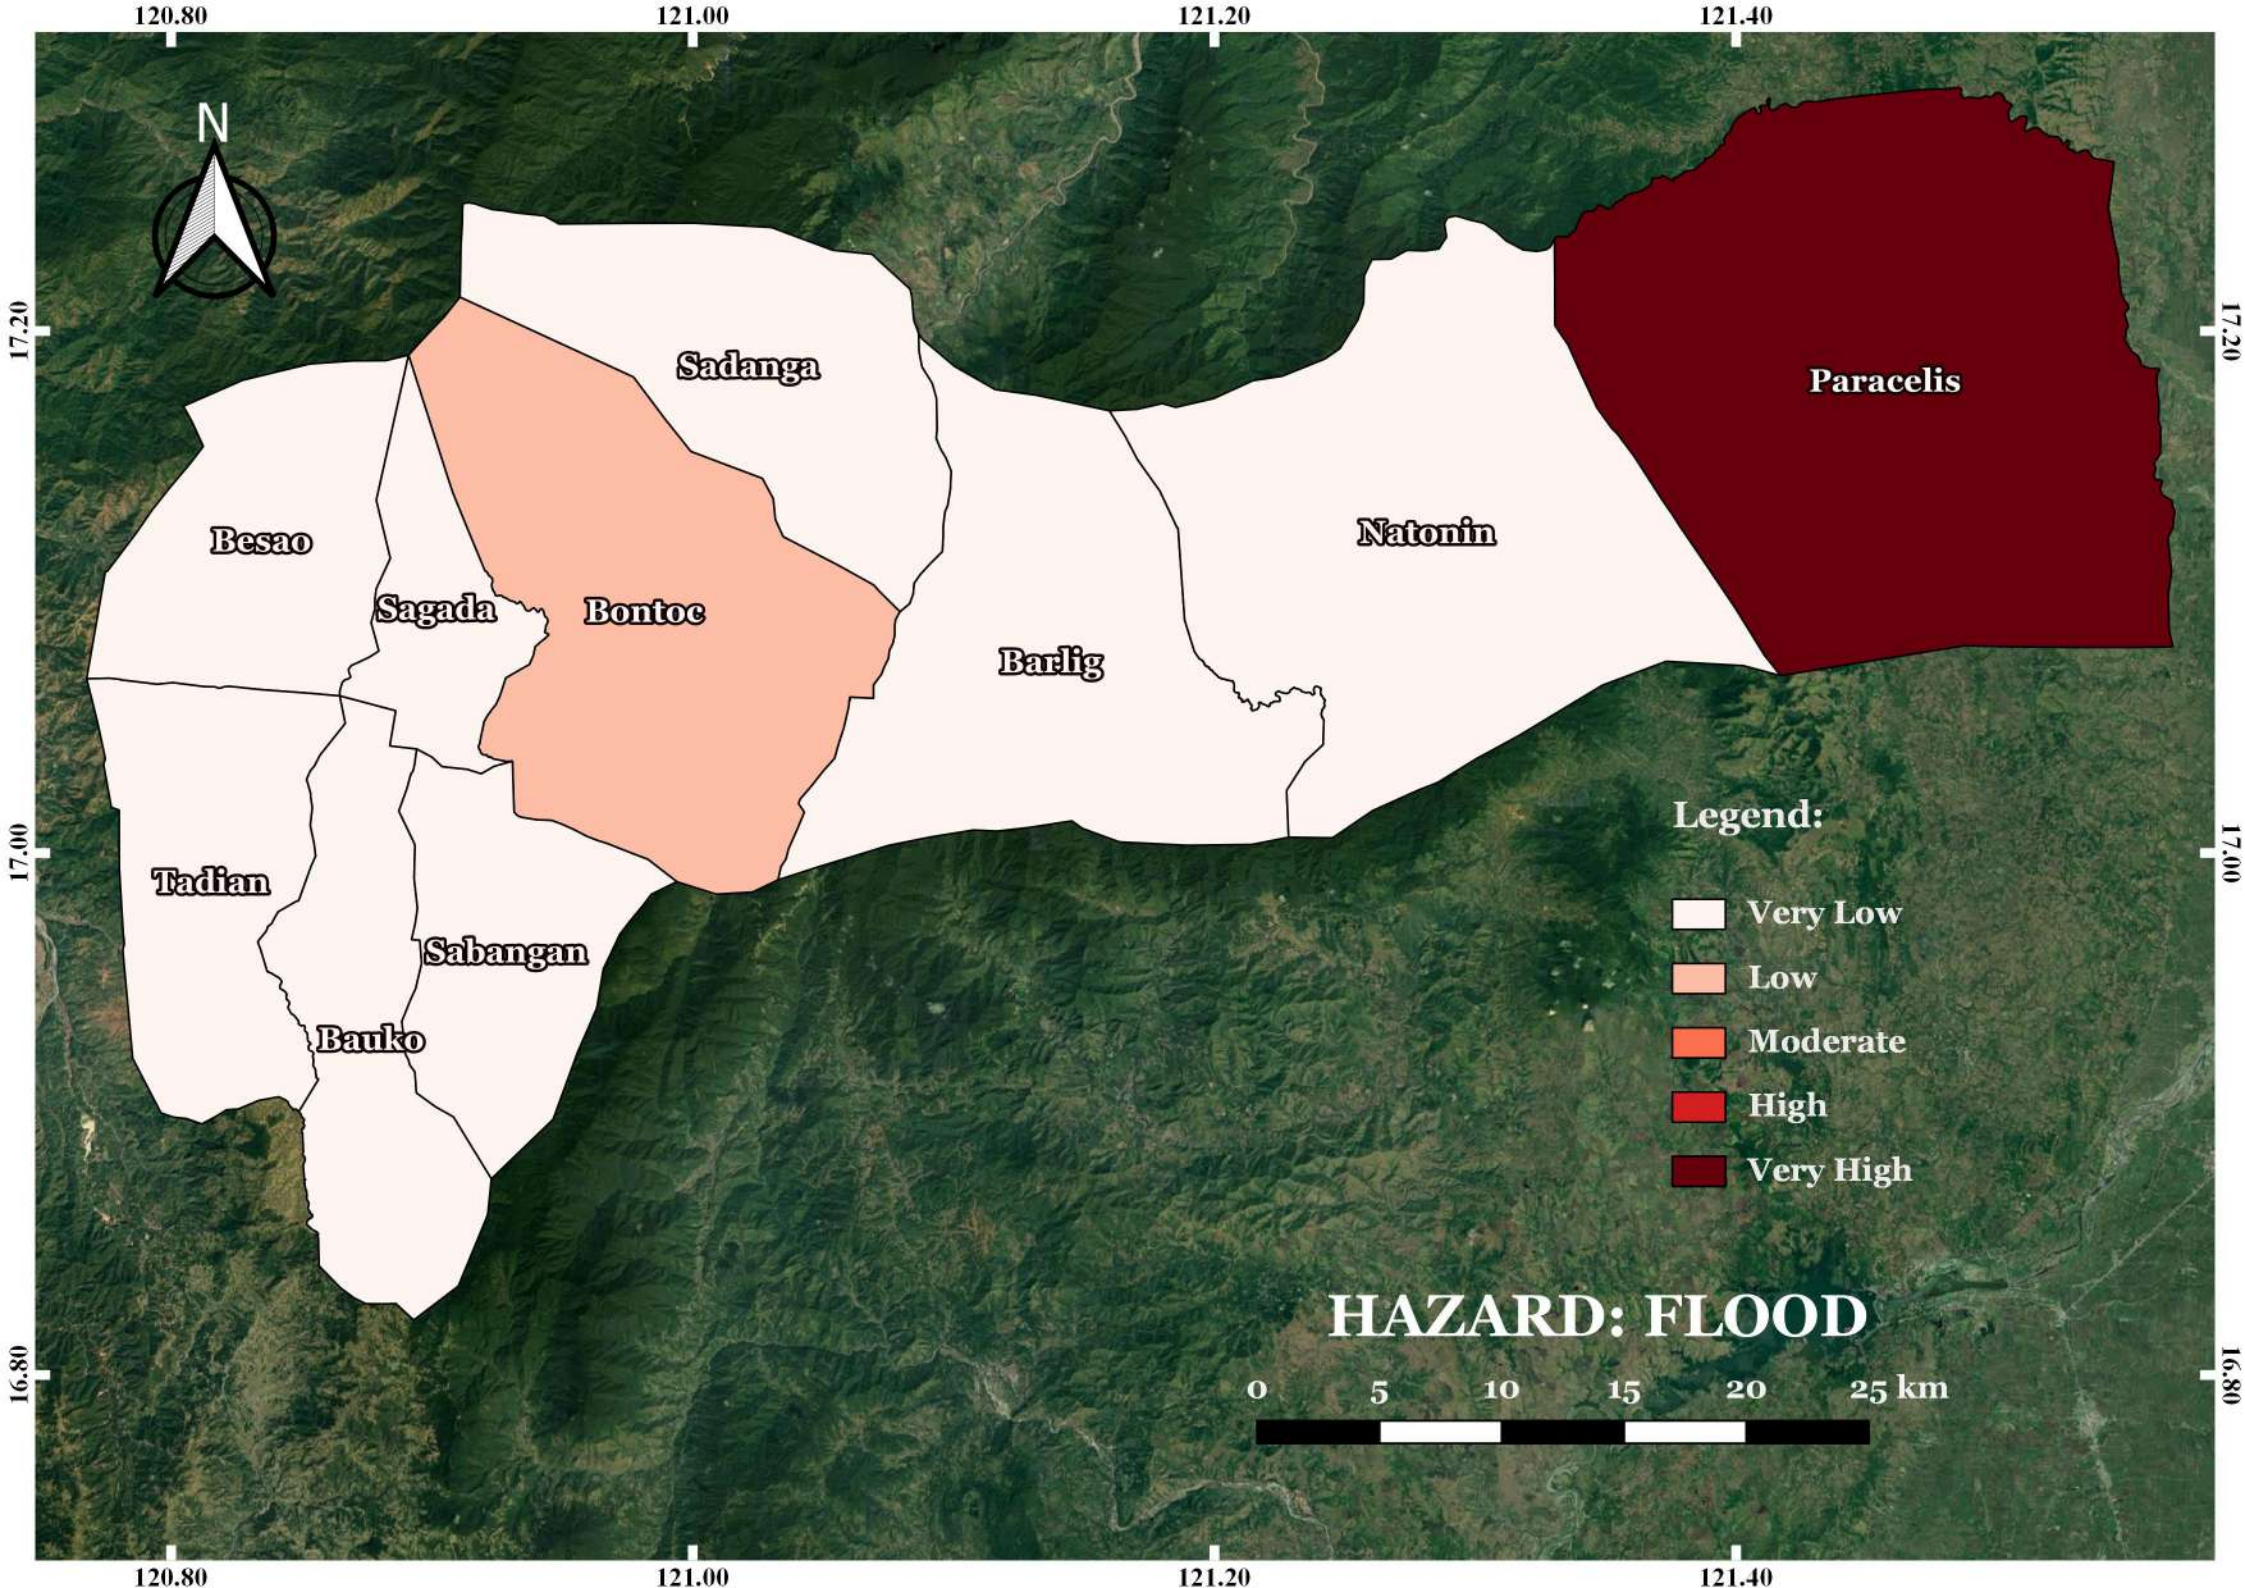

- Legend:
- Very Low
  - Low
  - Moderate
  - High
  - Very High

# HAZARD: TROPICAL CYCLONE

0 5 10 15 20 25 km

Legend:

- Very Low
- Low
- Moderate
- High
- Very High

# HAZARD: SOIL EROSION

**Legend:**

-  Very Low
-  Low
-  Moderate
-  High
-  Very High

**HAZARD: LANDSLIDE**