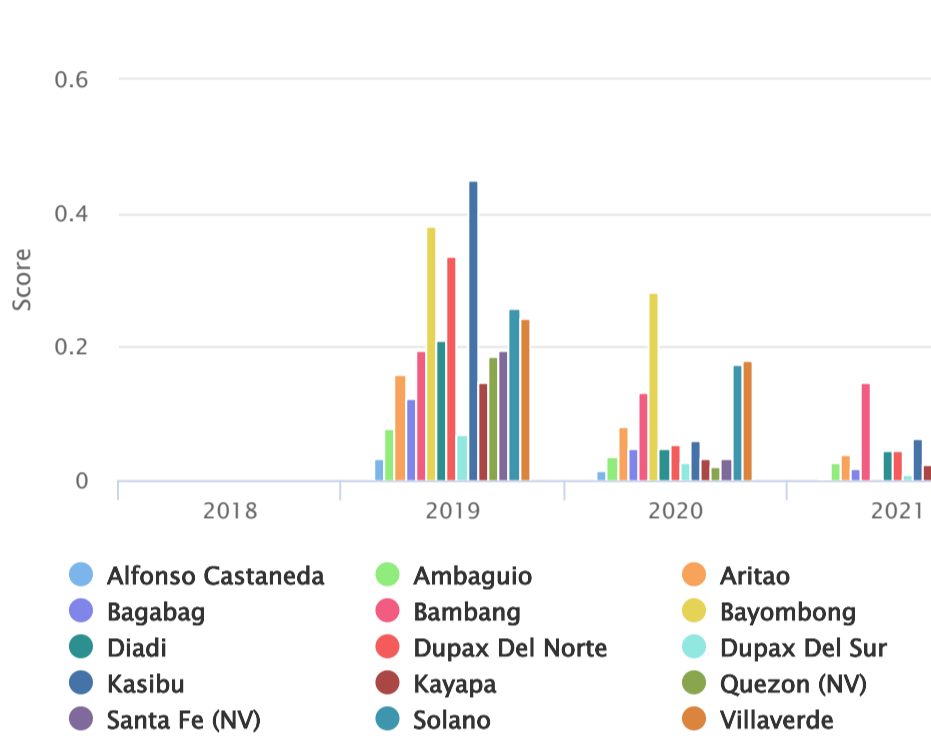

[_ (https://dti.gov.ph)](https://dti.gov.ph)

PROVINCE / LGU	2018	2019	2020	2021
Quezon (NV) (Igu-profile.php?Igu=Quezon (NV))	0.0011	0.0093	0.0034	0.0015
Santa Fe (NV) (Igu-profile.php?Igu=Santa Fe (NV))	0.2382	0.2921	0.0000	0.0000
Solano (Igu-profile.php?Igu=Solano)	0.1427	0.0759	0.0883	0.0870
Villaverde (Igu-profile.php?Igu=Villaverde)	0.0098	0.0900	0.0889	0.0901

CAPACITY OF SCHOOL SERVICES

PROVINCE / LGU	2018	2019	2020	2021
Alfonso Castaneda (Igu-profile.php?Igu=Alfonso Castaneda)	0.0000	0.0330	0.0148	0.0034
Ambaguio (Igu-profile.php?Igu=Ambaguio)	0.0000	0.0776	0.0346	0.0269
Aritao (Igu-profile.php?Igu=Aritao)	0.0000	0.1581	0.0816	0.0403
Bagabag (Igu-profile.php?Igu=Bagabag)	0.0000	0.1226	0.0479	0.0172
Bambang (Igu-profile.php?Igu=Bambang)	0.0000	0.1945	0.1328	0.1473
Bayombong (Igu-profile.php?Igu=Bayombong)	0.0000	0.3795	0.2814	0.0000
Diadi (Igu-profile.php?Igu=Diadi)	0.0000	0.2104	0.0486	0.0448
Dupax Del Norte (Igu-profile.php?Igu=Dupax Del Norte)	0.0000	0.3363	0.0538	0.0444
Dupax Del Sur (Igu-profile.php?Igu=Dupax Del Sur)	0.0000	0.0697	0.0267	0.0082
Kasibu (Igu-profile.php?Igu=Kasibu)	0.0000	0.4496	0.0600	0.0630
Kayapa (Igu-profile.php?Igu=Kayapa)	0.0000	0.1458	0.0335	0.0246
Quezon (NV) (Igu-profile.php?Igu=Quezon (NV))	0.0000	0.1872	0.0210	0.0156
Santa Fe (NV) (Igu-profile.php?Igu=Santa Fe (NV))	0.0000	0.1946	0.0333	0.0271
Solano (Igu-profile.php?Igu=Solano)	0.0000	0.2580	0.1750	0.1574
Villaverde (Igu-profile.php?Igu=Villaverde)	0.0000	0.2428	0.1789	0.0600