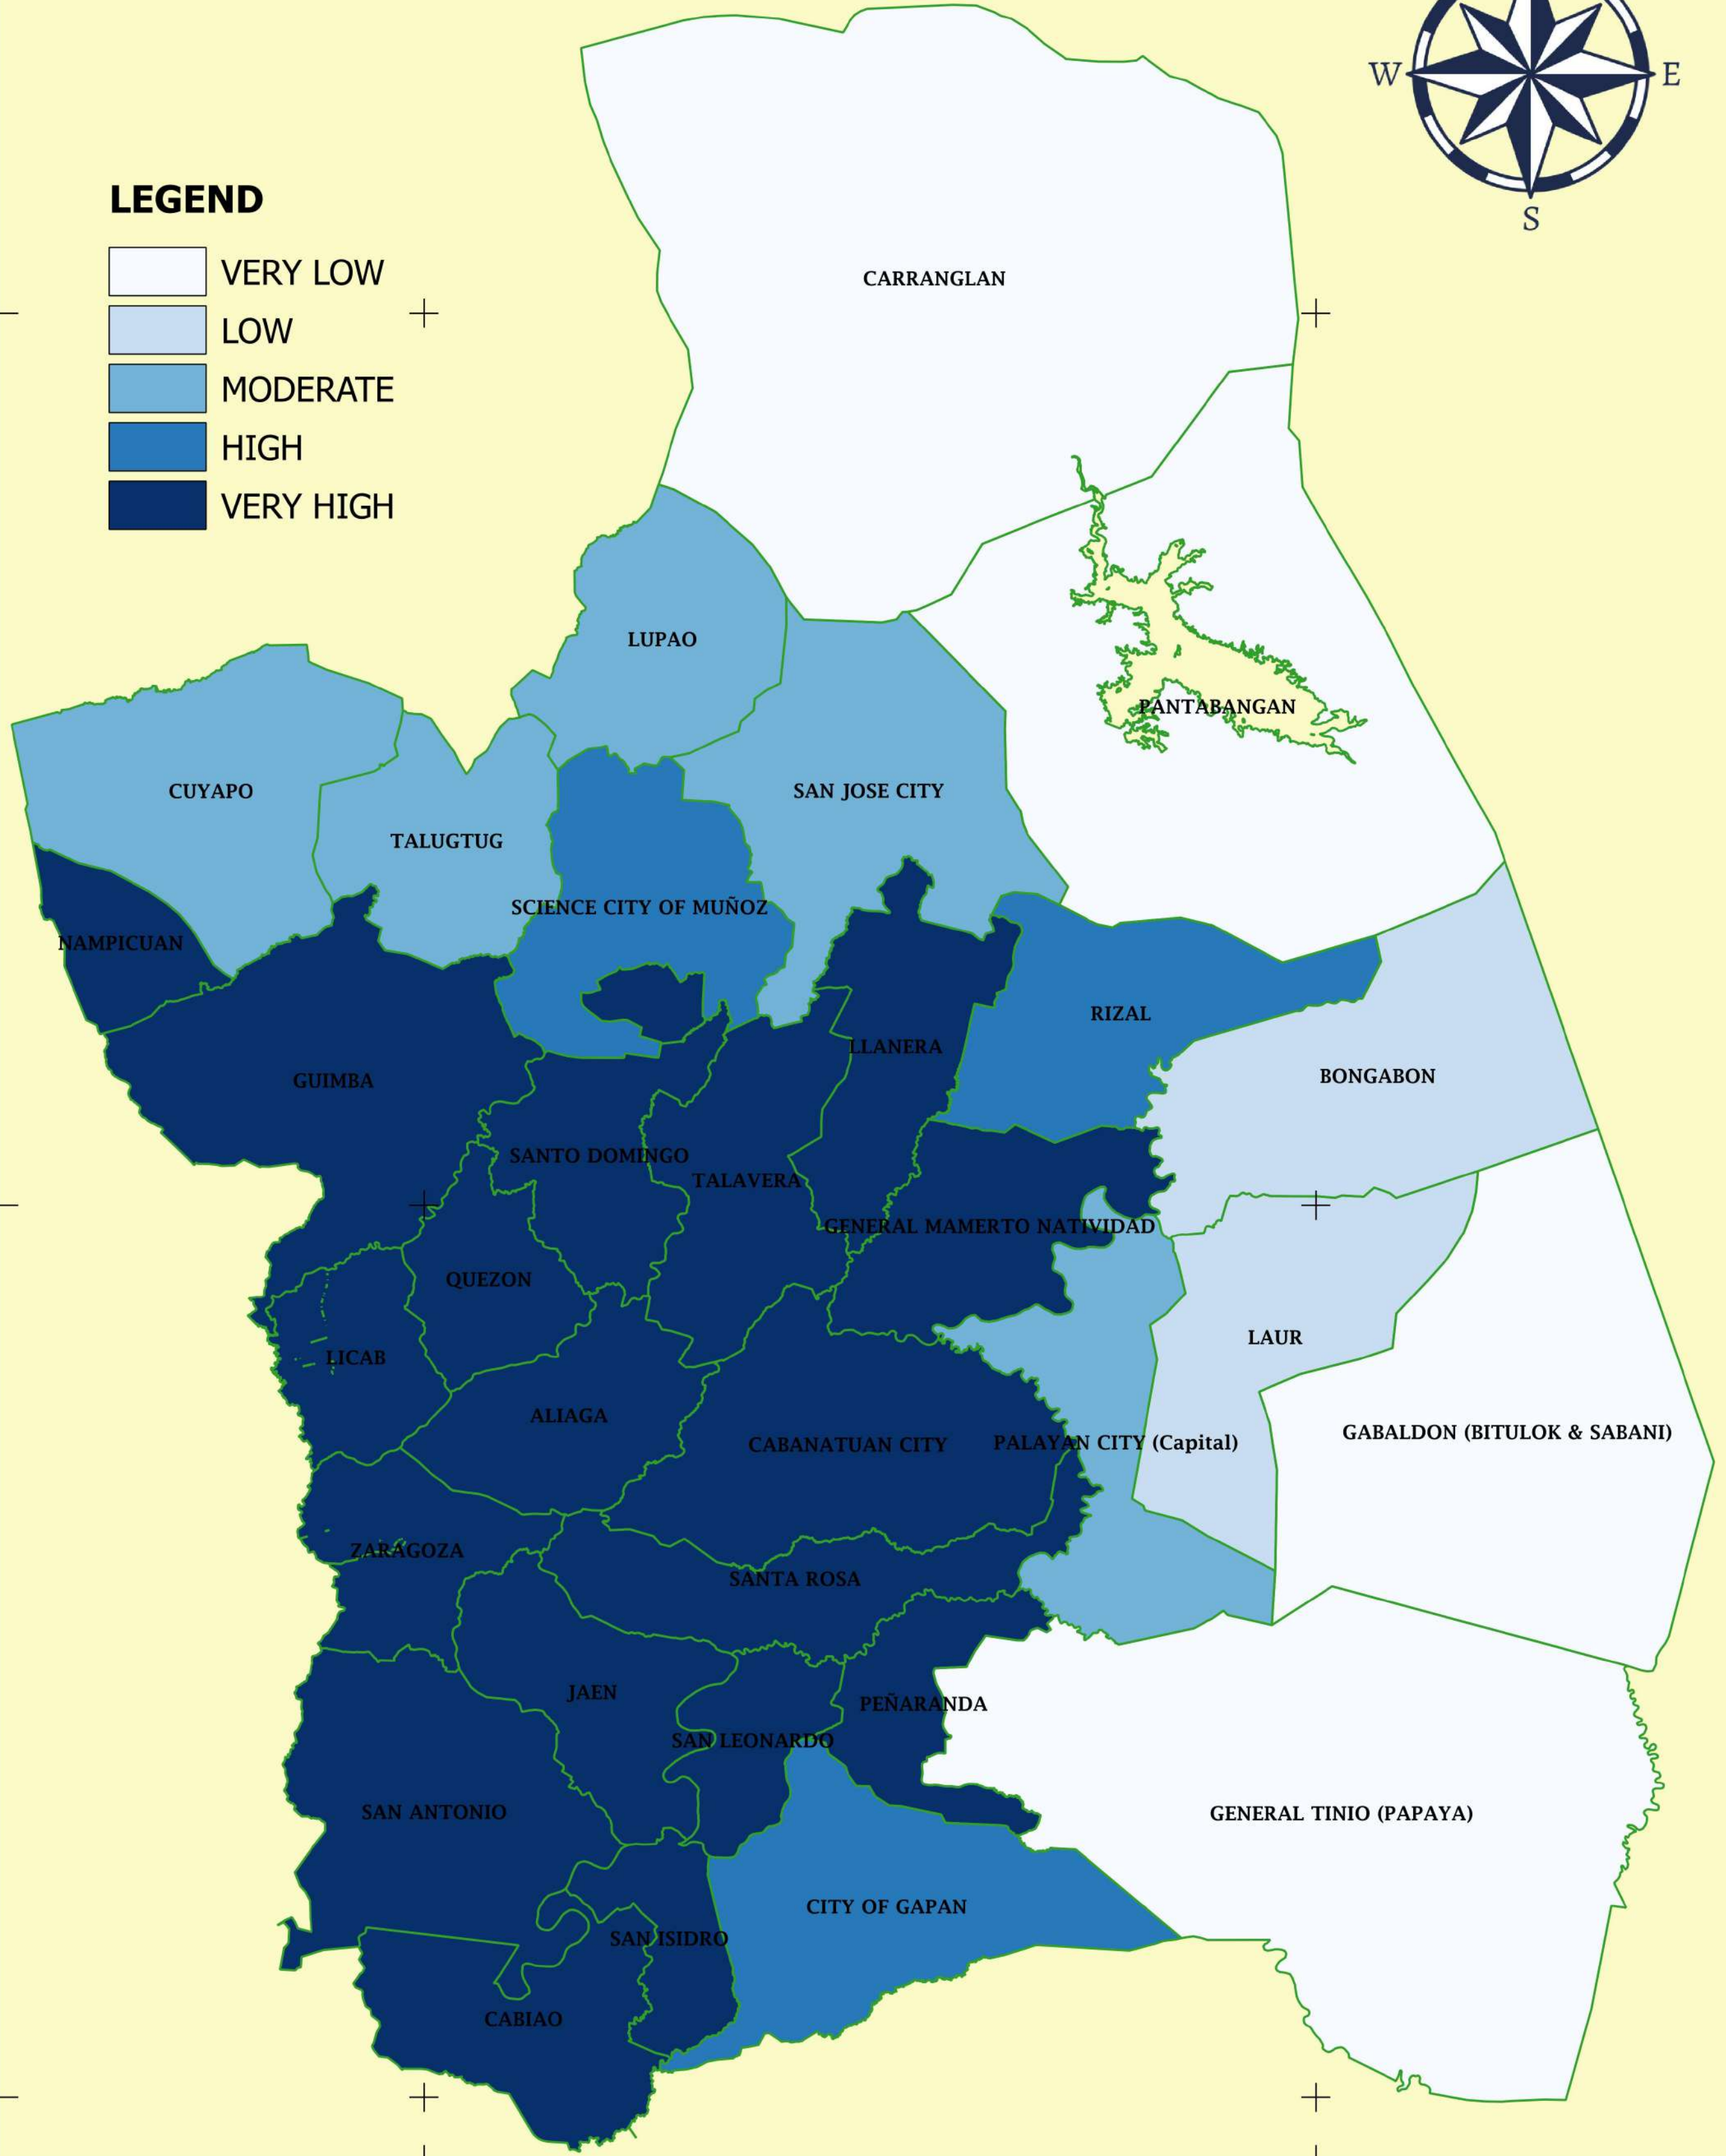

PROVINCE OF NUEVA ECIJA HAZARD INDEX

LEGEND

- VERY LOW
- LOW
- MODERATE
- HIGH
- VERY HIGH

PROVINCE OF NUEVA ECIJA TYPHOON HAZARD

LEGEND

- VERY LOW
- LOW
- MODERATE
- HIGH
- VERY HIGH

PROVINCE OF NUEVA ECIJA DROUGHT HAZARD

LEGEND

- VERY LOW
- LOW
- MODERATE
- HIGH
- VERY HIGH

PROVINCE OF NUEVA ECIJA EROSION HAZARD

LEGEND

- VERY LOW
- LOW
- MODERATE
- HIGH
- VERY HIGH

PROVINCE OF NUEVA ECIJA FLOODING HAZARD

LEGEND

PROVINCE OF NUEVA ECIJA LANDSLIDE HAZARD

LEGEND

- VERY LOW
- LOW
- MODERATE
- HIGH
- VERY HIGH