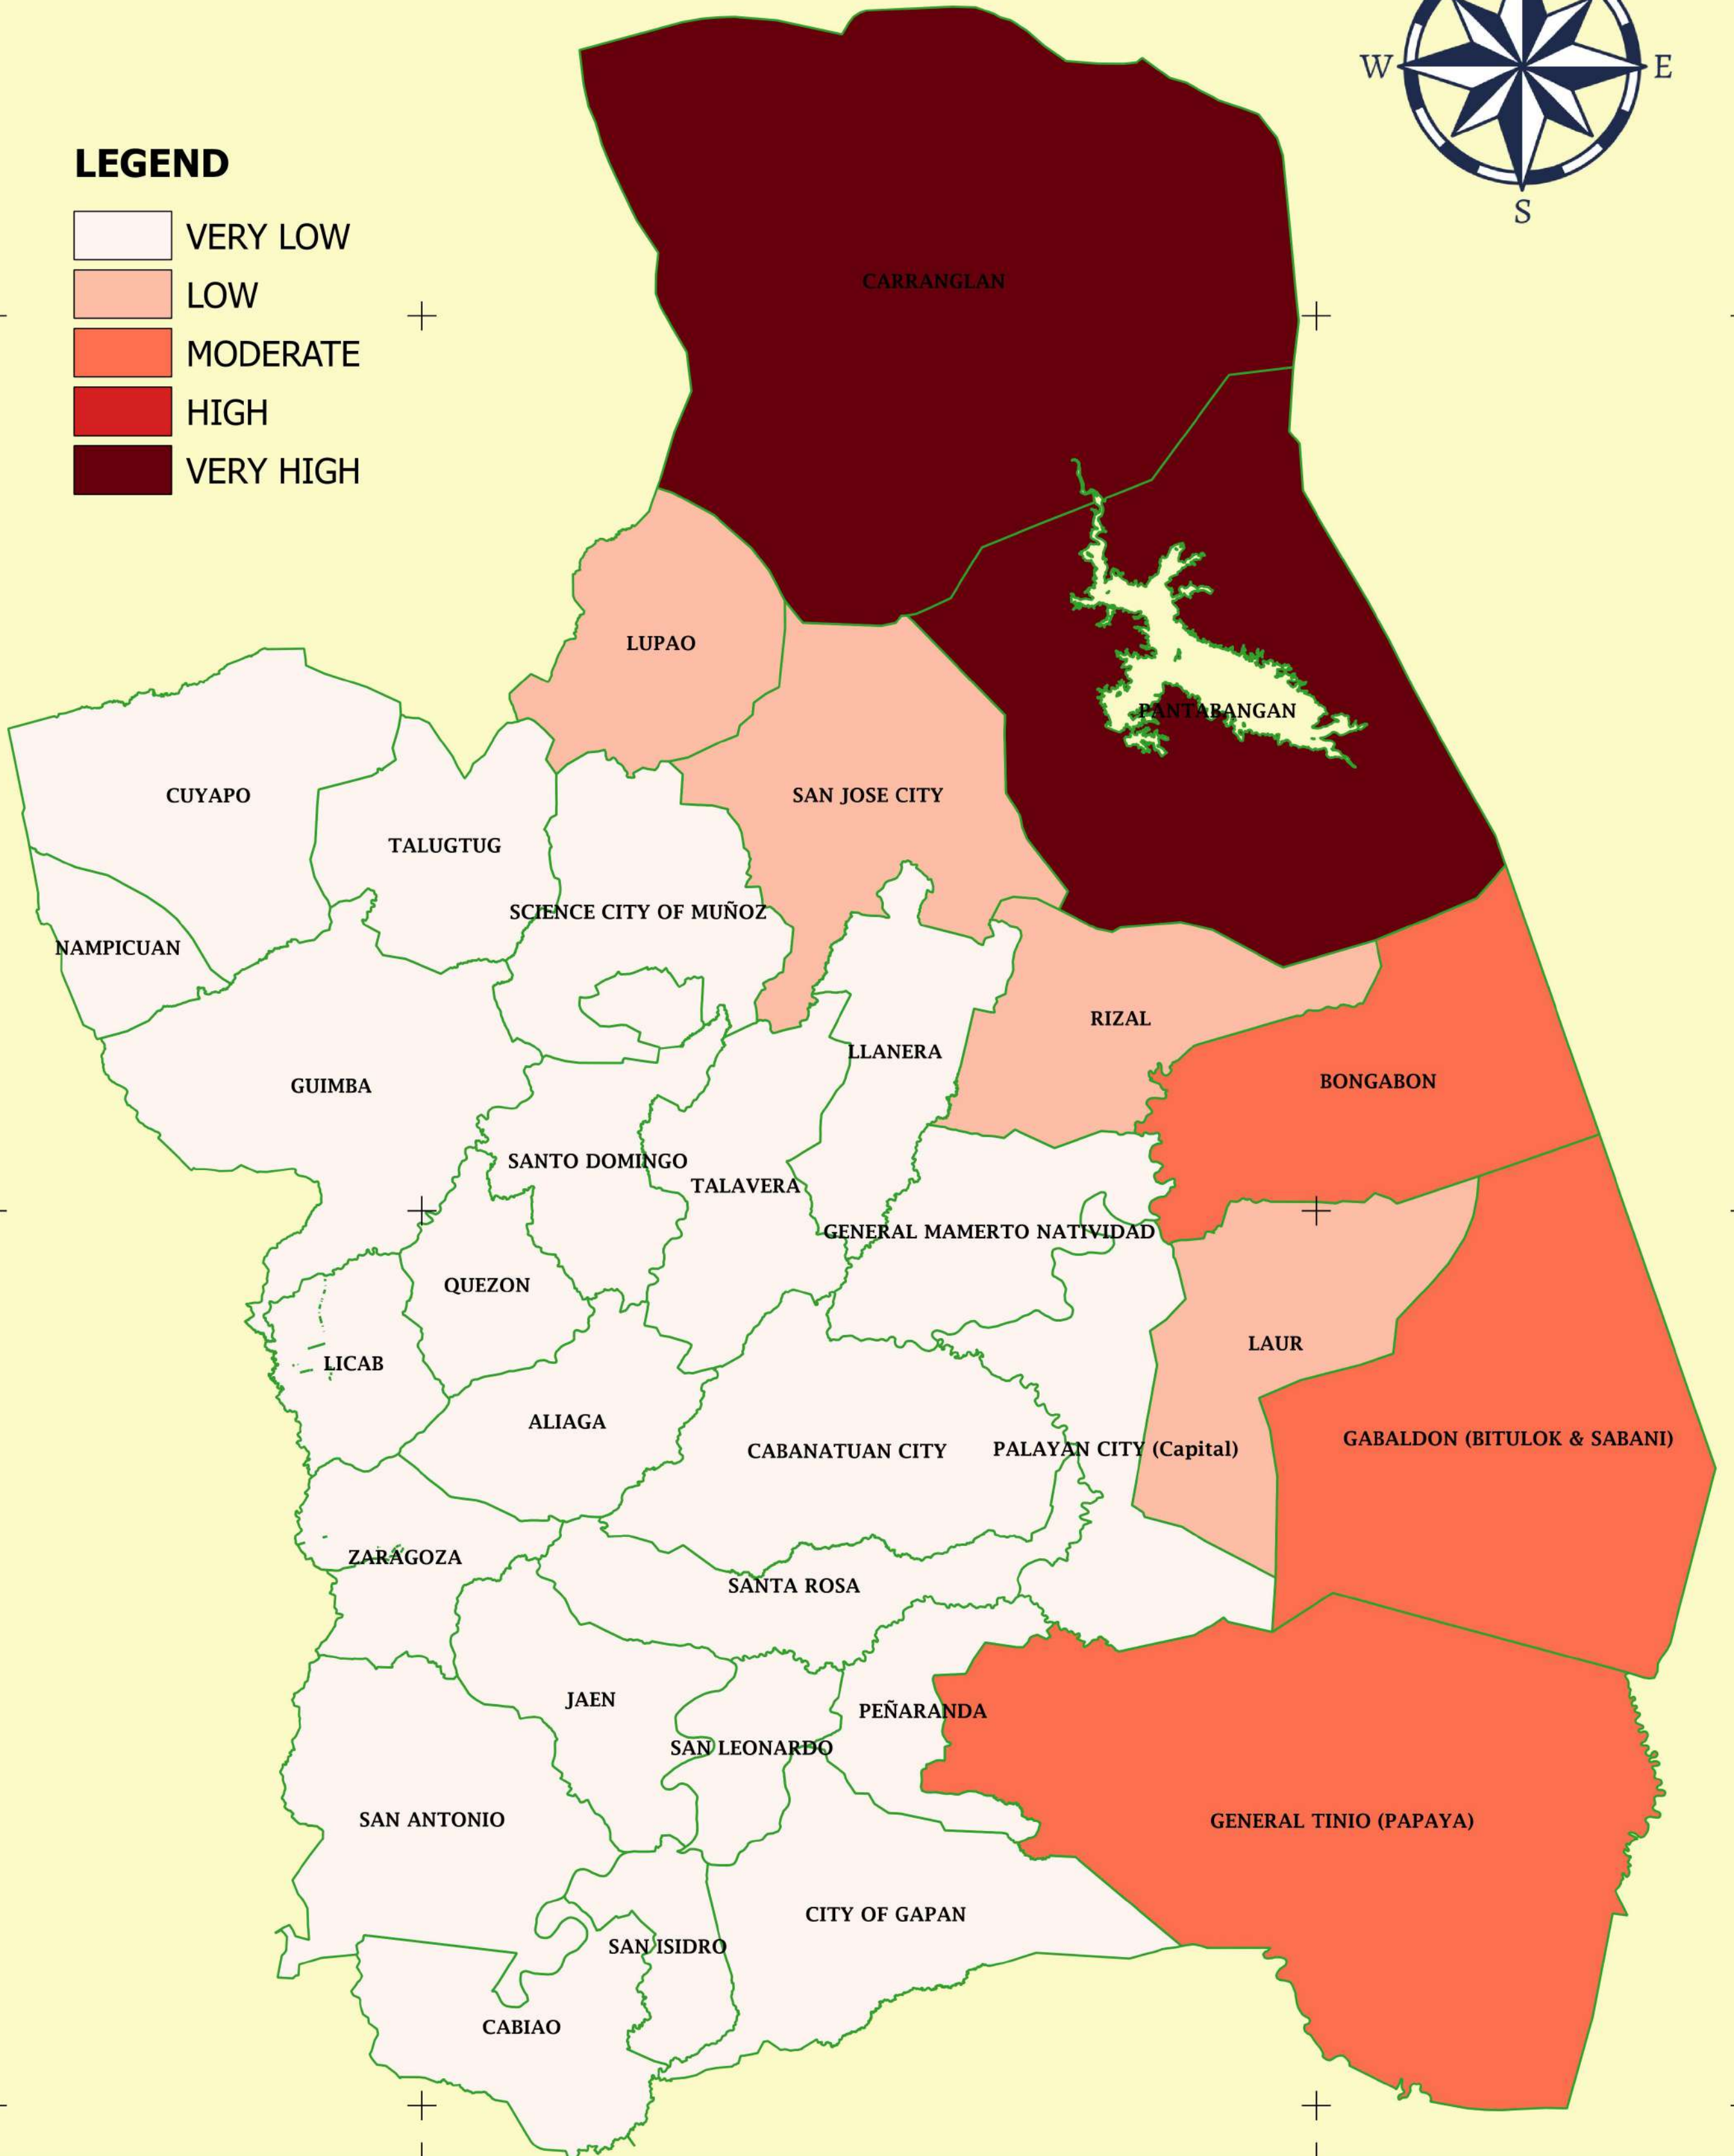

PROVINCE OF NUEVA ECIJA HAZARD INDEX

LEGEND

- VERY LOW
- LOW
- MODERATE
- HIGH
- VERY HIGH

PROVINCE OF NUEVA ECIJA TYPHOON HAZARD

LEGEND

- VERY LOW
- LOW
- MODERATE
- HIGH
- VERY HIGH

PROVINCE OF NUEVA ECIJA DROUGHT HAZARD

LEGEND

- VERY LOW
- LOW
- MODERATE
- HIGH
- VERY HIGH

PROVINCE OF NUEVA ECIJA EROSION HAZARD

LEGEND

- VERY LOW
- LOW
- MODERATE
- HIGH
- VERY HIGH

PROVINCE OF NUEVA ECIJA FLOODING HAZARD

LEGEND

PROVINCE OF NUEVA ECIJA LANDSLIDE HAZARD

LEGEND

- VERY LOW
- LOW
- MODERATE
- HIGH
- VERY HIGH