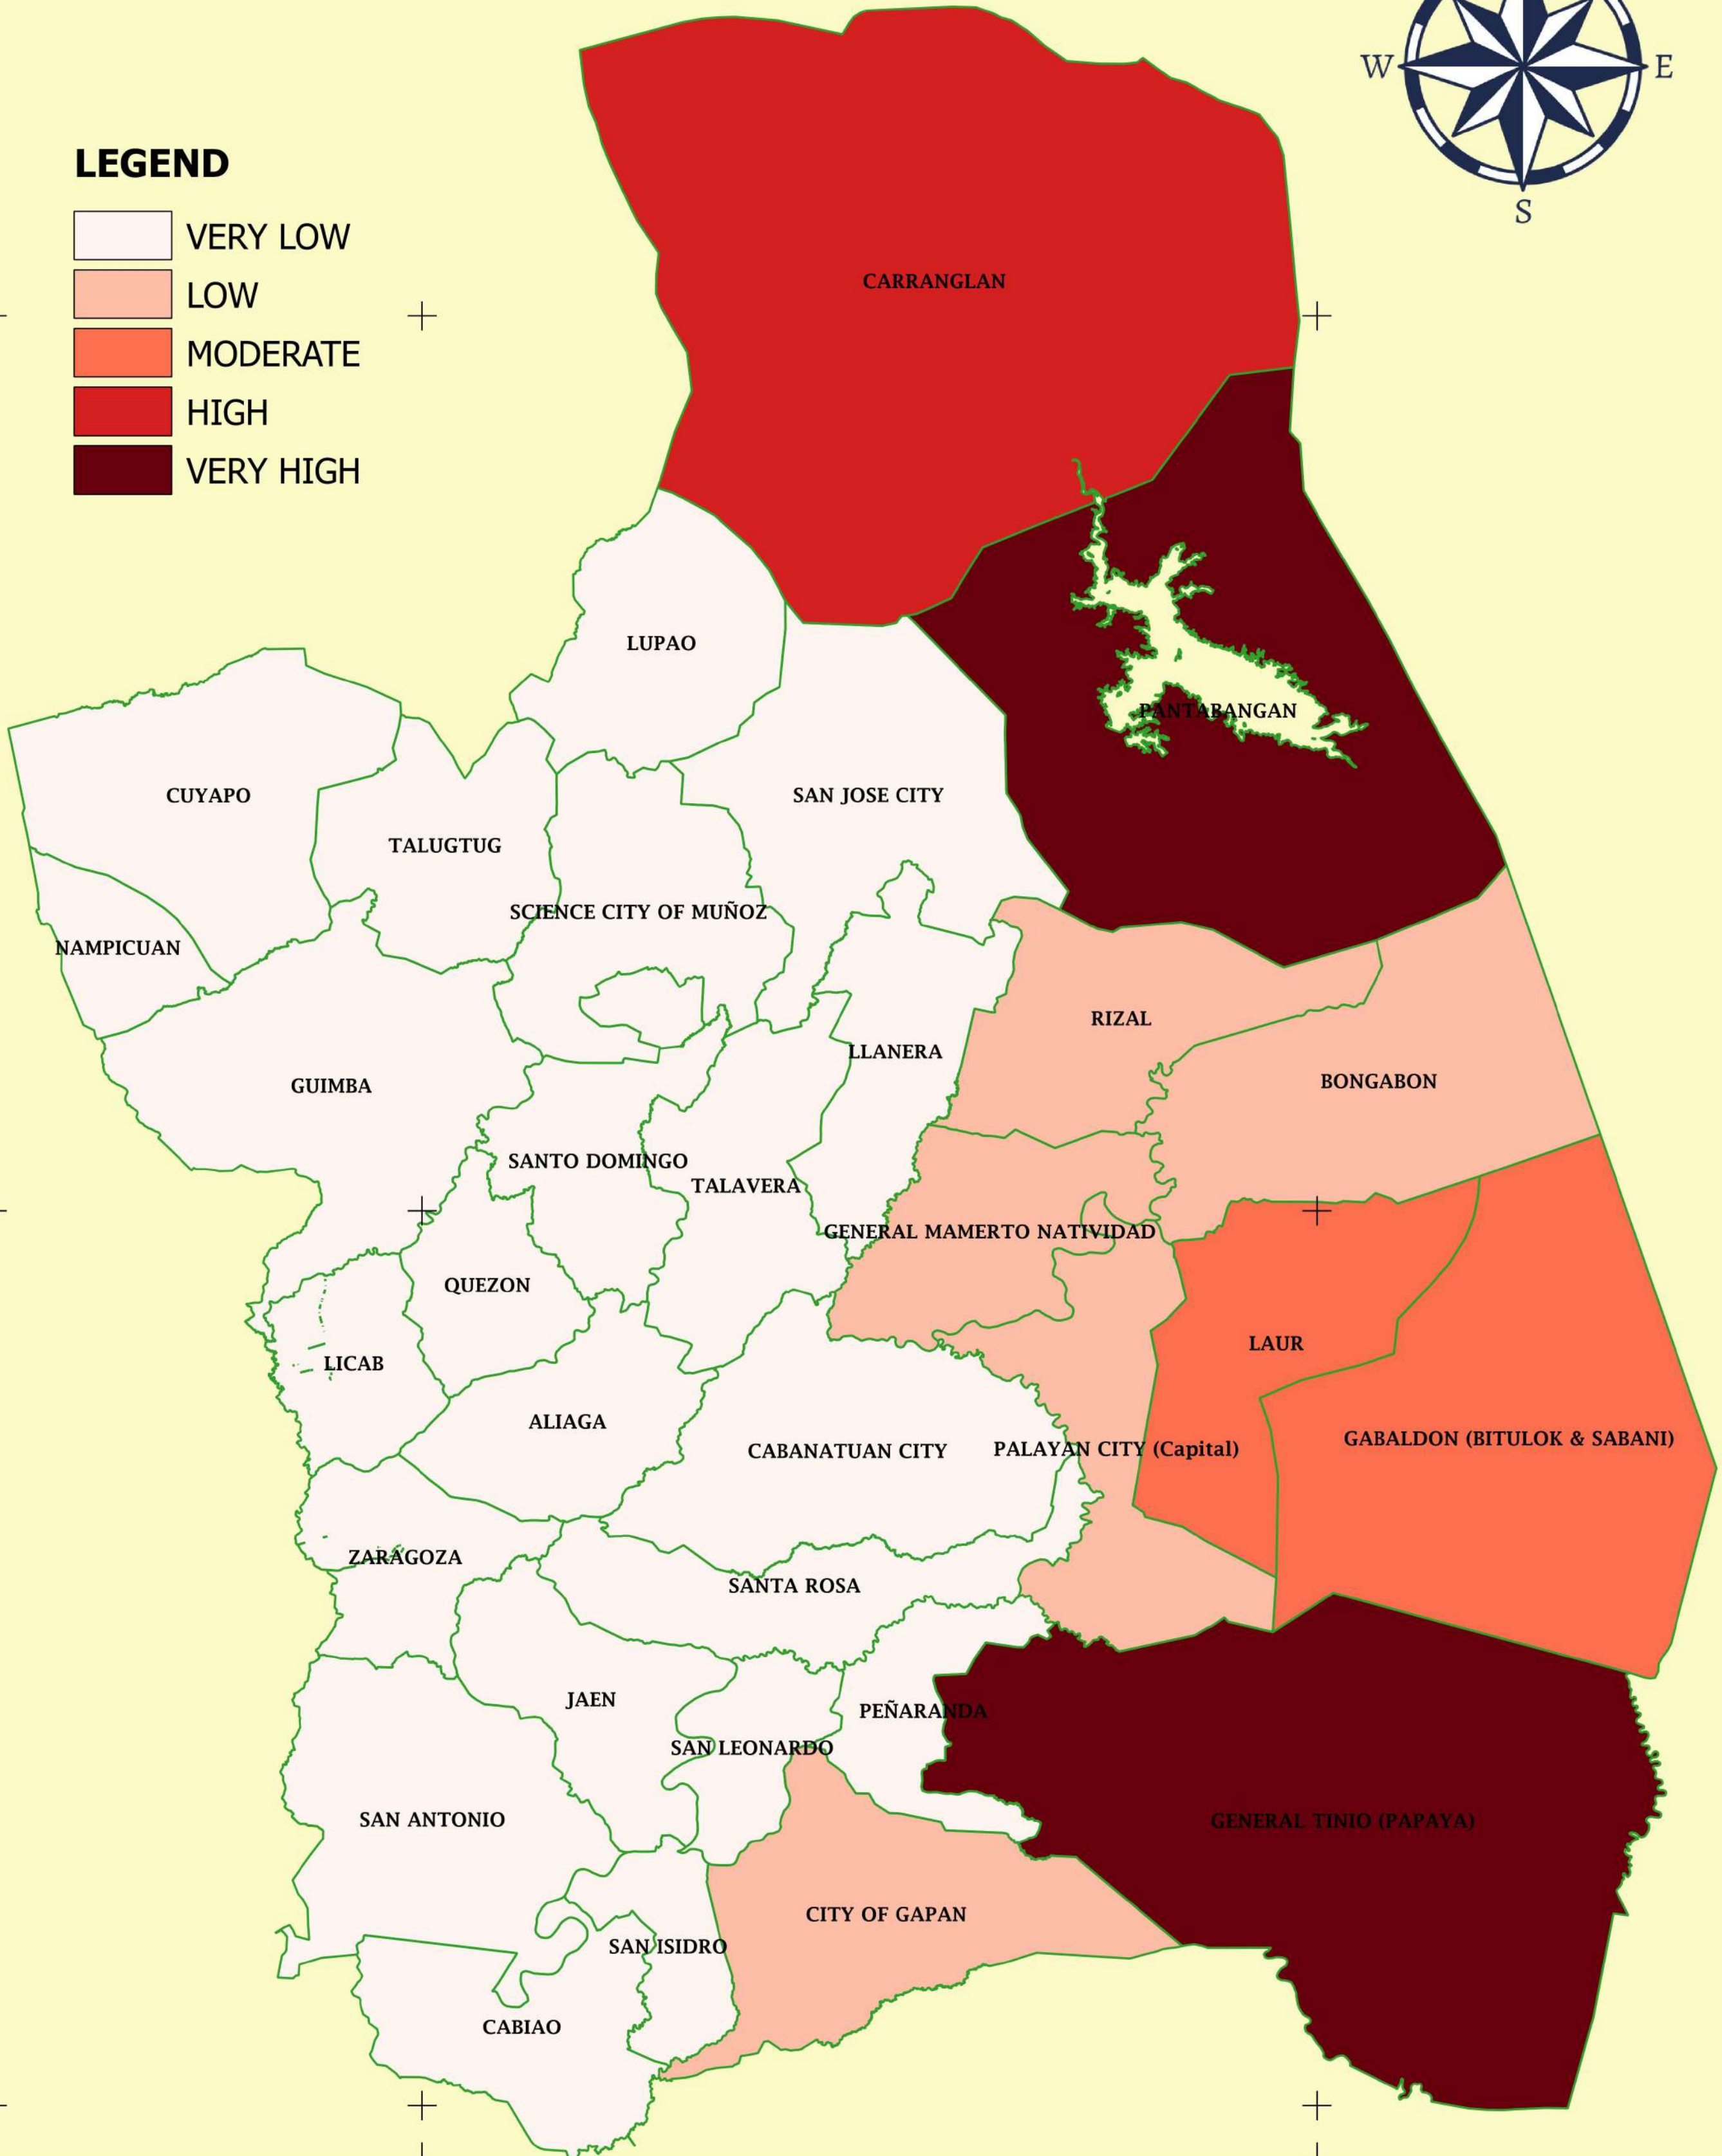

PROVINCE OF NUEVA ECIJA HAZARD INDEX

LEGEND

- VERY LOW
- LOW
- MODERATE
- HIGH
- VERY HIGH

PROVINCE OF NUEVA ECIJA TYPHOON HAZARD

LEGEND

- VERY LOW
- LOW
- MODERATE
- HIGH
- VERY HIGH

PROVINCE OF NUEVA ECIJA DROUGHT HAZARD

LEGEND

- VERY LOW
- LOW
- MODERATE
- HIGH
- VERY HIGH

PROVINCE OF NUEVA ECIJA EROSION HAZARD

LEGEND

- VERY LOW
- LOW
- MODERATE
- HIGH
- VERY HIGH

PROVINCE OF NUEVA ECIJA FLOODING HAZARD

LEGEND

PROVINCE OF NUEVA ECIJA LANDSLIDE HAZARD

LEGEND

- VERY LOW
- LOW
- MODERATE
- HIGH
- VERY HIGH