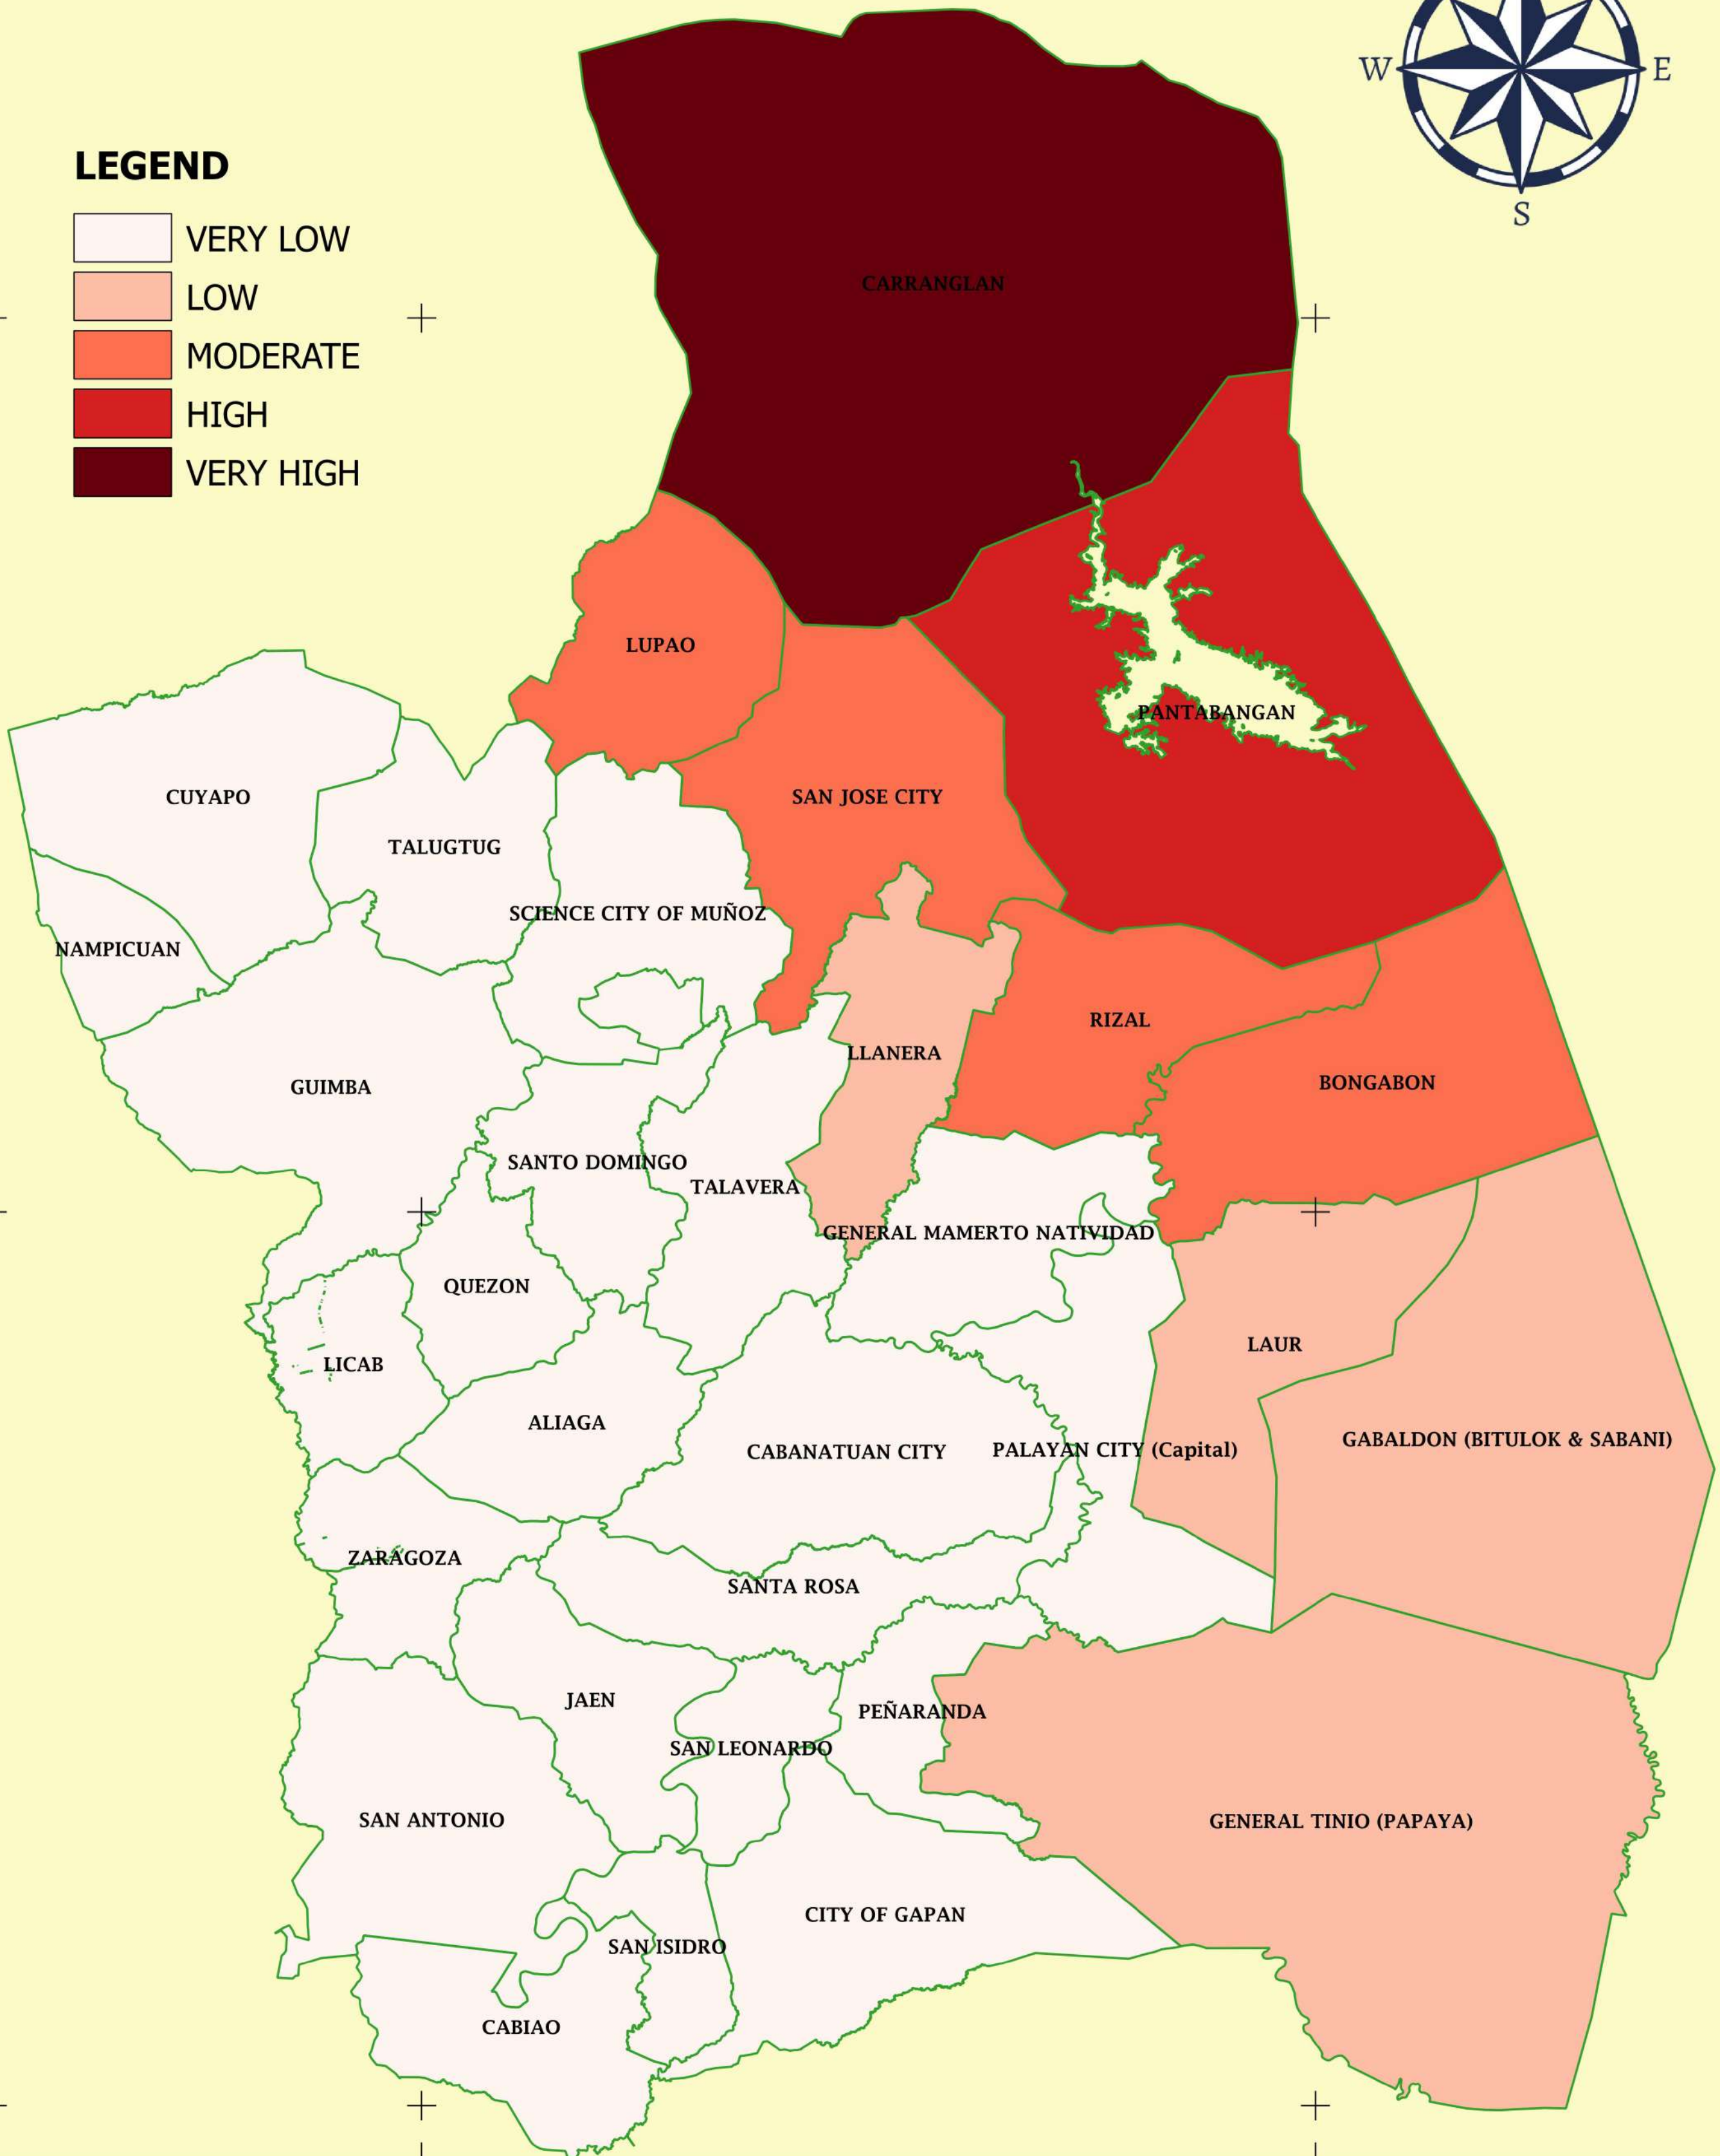

PROVINCE OF NUEVA ECIJA HAZARD INDEX

LEGEND

- VERY LOW
- LOW
- MODERATE
- HIGH
- VERY HIGH

PROVINCE OF NUEVA ECIJA TYPHOON HAZARD

LEGEND

- VERY LOW
- LOW
- MODERATE
- HIGH
- VERY HIGH

PROVINCE OF NUEVA ECIJA DROUGHT HAZARD

LEGEND

- VERY LOW
- LOW
- MODERATE
- HIGH
- VERY HIGH

PROVINCE OF NUEVA ECIJA EROSION HAZARD

LEGEND

- VERY LOW
- LOW
- MODERATE
- HIGH
- VERY HIGH

PROVINCE OF NUEVA ECIJA FLOODING HAZARD

LEGEND

PROVINCE OF NUEVA ECIJA LANDSLIDE HAZARD

LEGEND

- VERY LOW
- LOW
- MODERATE
- HIGH
- VERY HIGH