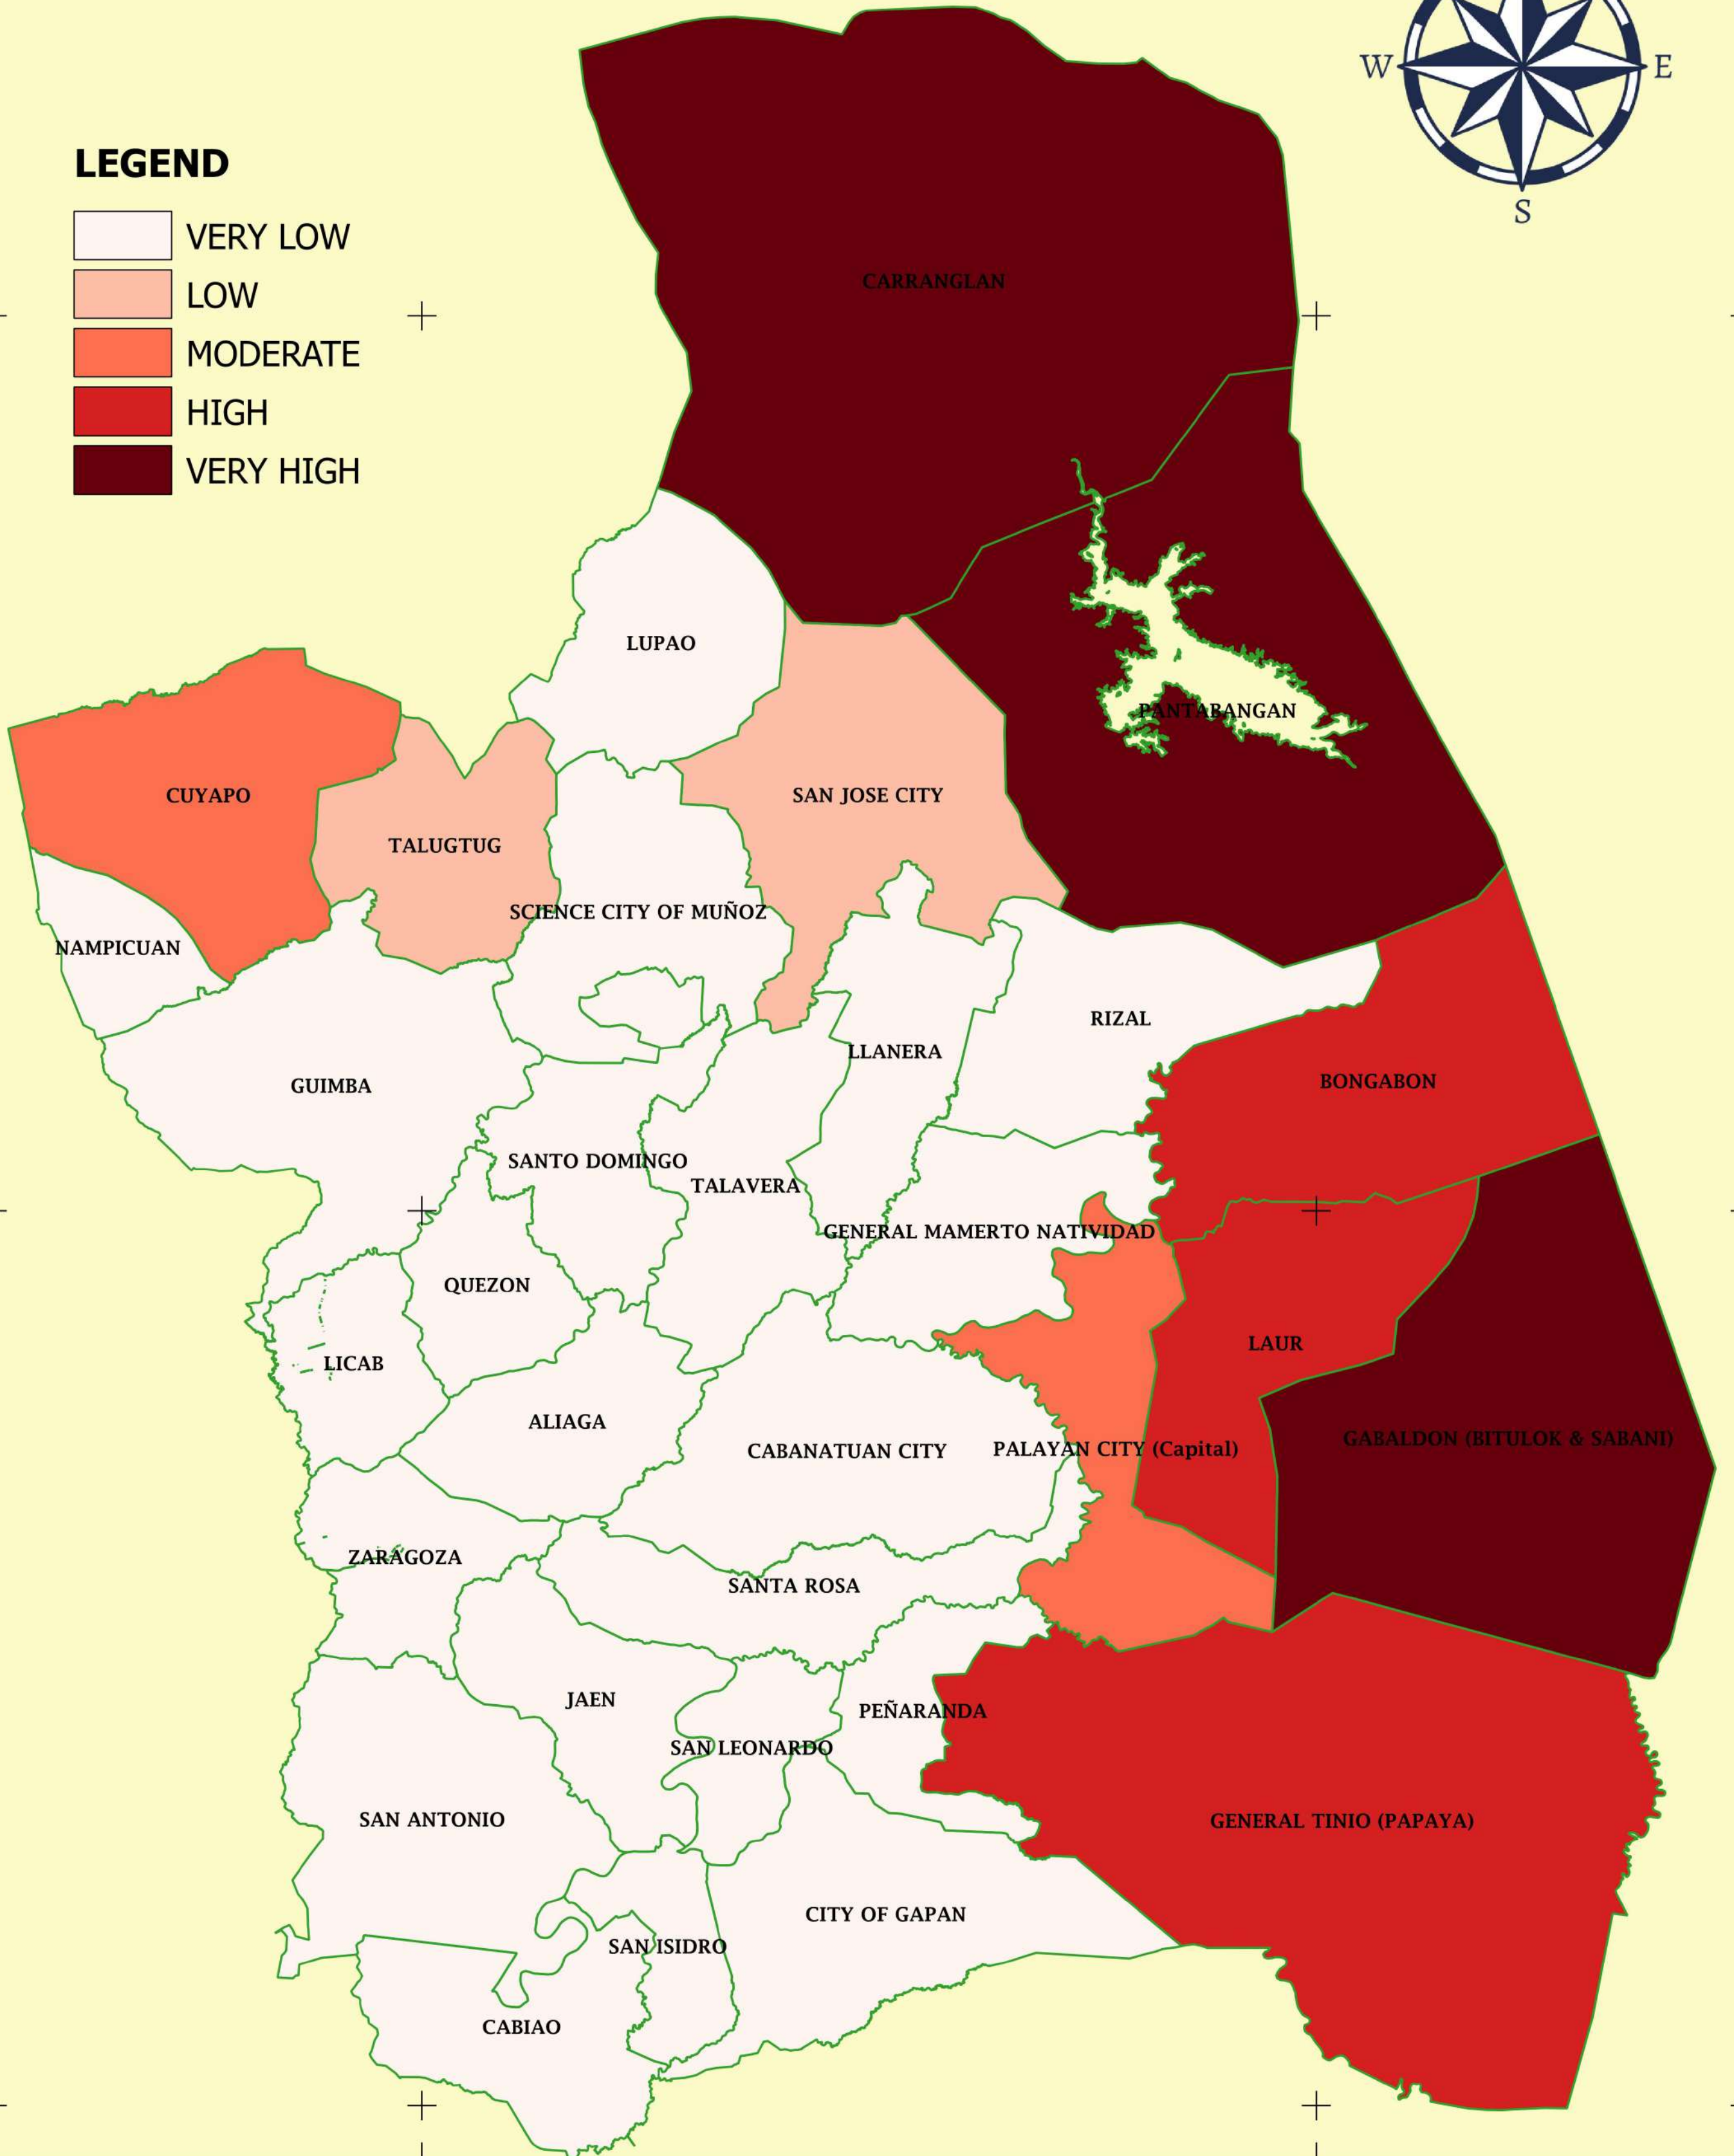

PROVINCE OF NUEVA ECIJA HAZARD INDEX

LEGEND

- VERY LOW
- LOW
- MODERATE
- HIGH
- VERY HIGH

PROVINCE OF NUEVA ECIJA TYPHOON HAZARD

LEGEND

- VERY LOW
- LOW
- MODERATE
- HIGH
- VERY HIGH

PROVINCE OF NUEVA ECIJA DROUGHT HAZARD

LEGEND

- VERY LOW
- LOW
- MODERATE
- HIGH
- VERY HIGH

PROVINCE OF NUEVA ECIJA EROSION HAZARD

LEGEND

- VERY LOW
- LOW
- MODERATE
- HIGH
- VERY HIGH

PROVINCE OF NUEVA ECIJA FLOODING HAZARD

LEGEND

PROVINCE OF NUEVA ECIJA LANDSLIDE HAZARD

LEGEND

- VERY LOW
- LOW
- MODERATE
- HIGH
- VERY HIGH