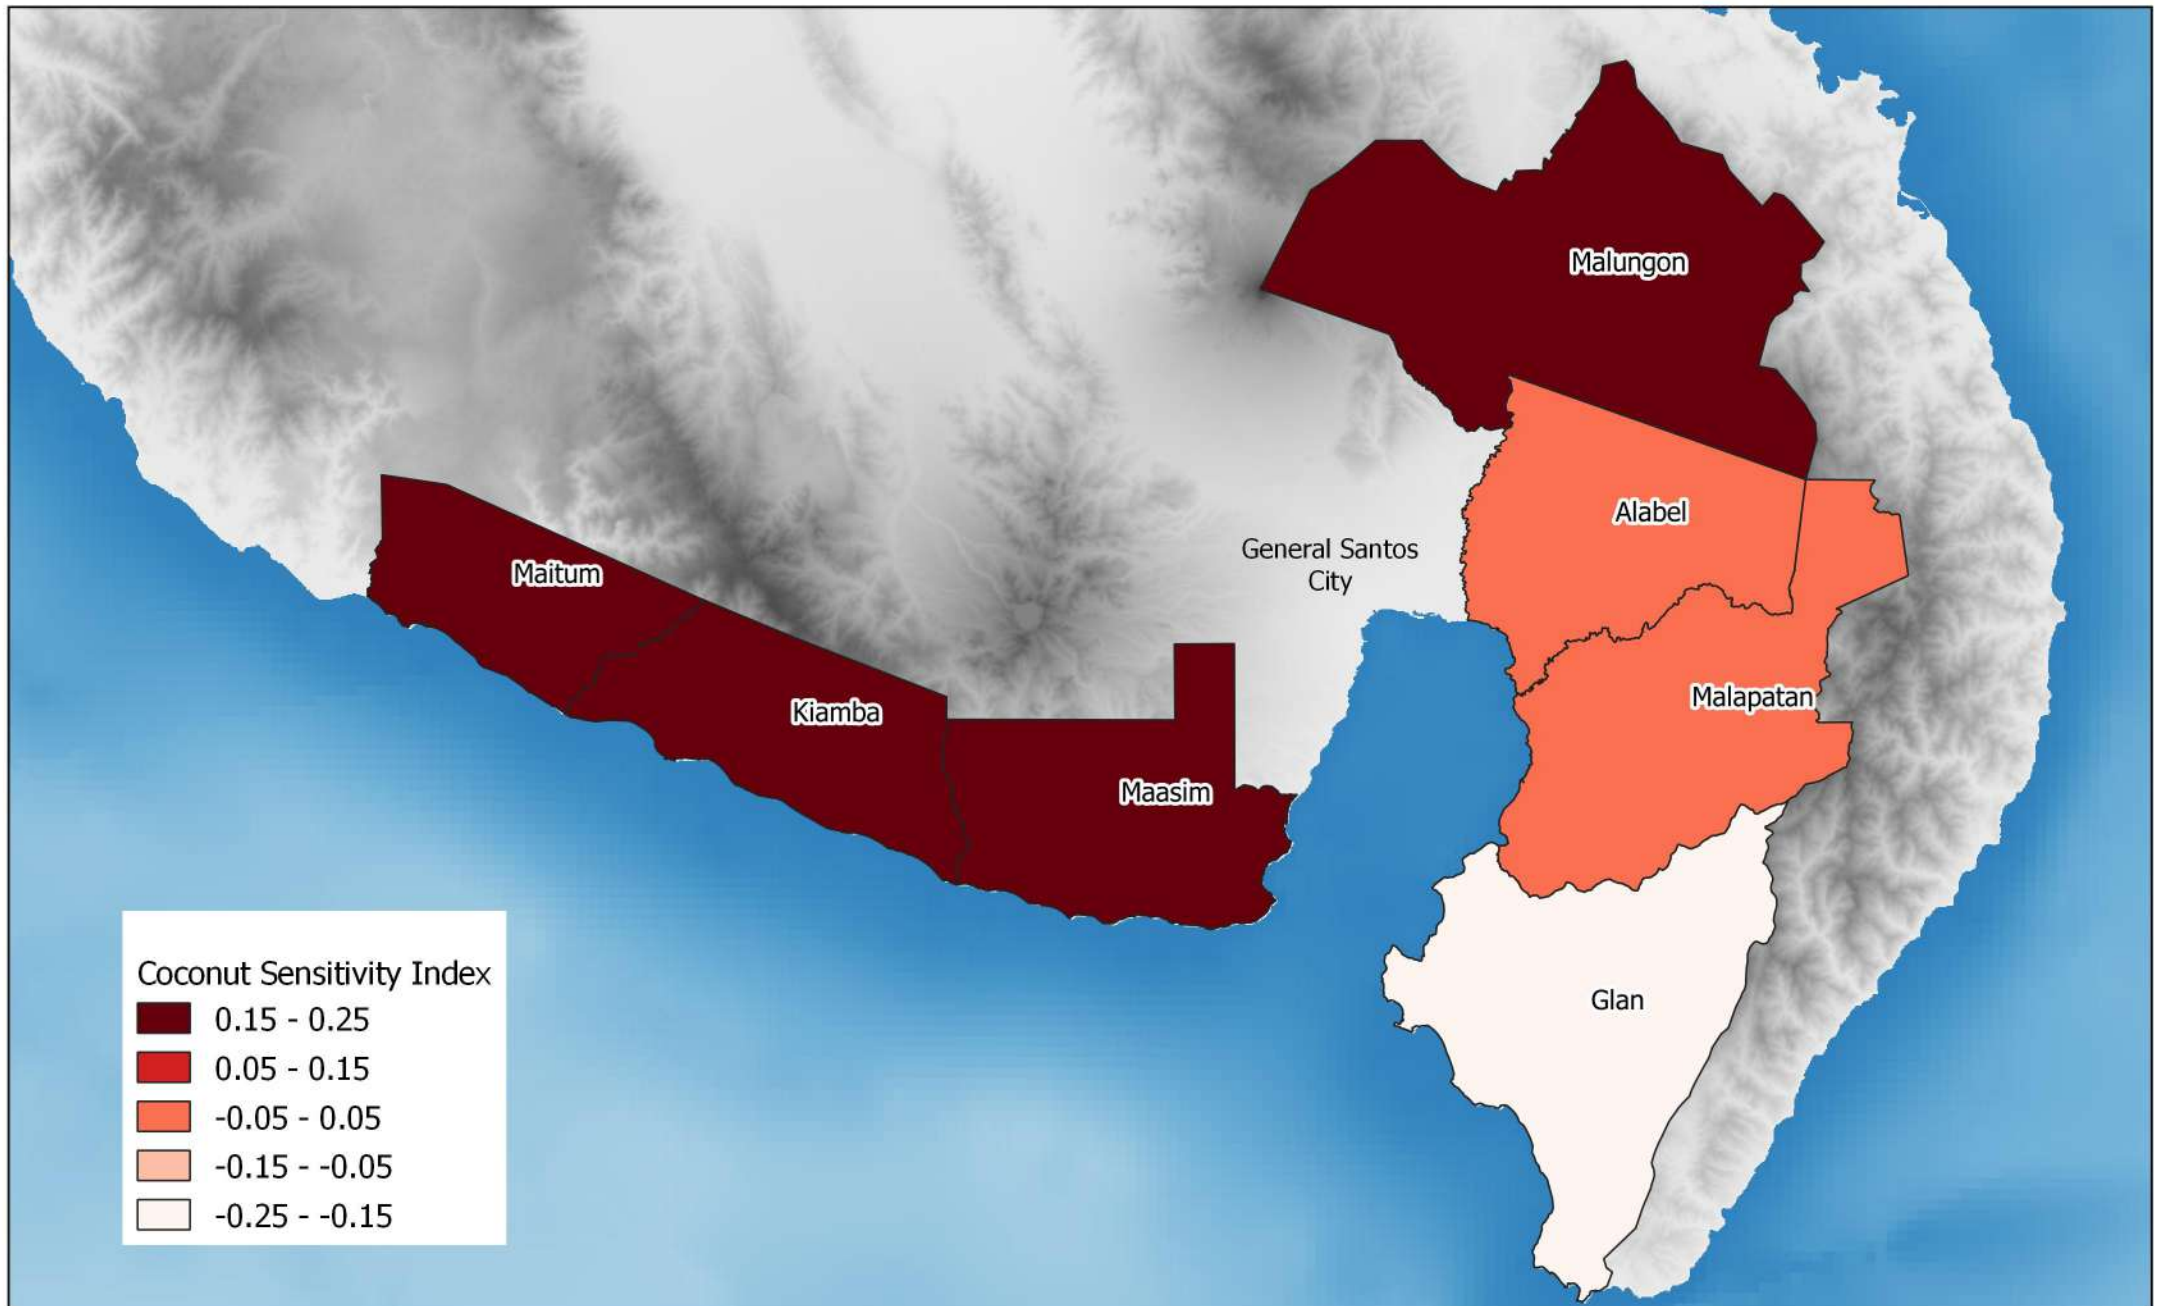

# SARANGANI PROVINCE SENSITIVITY MAP (COCONUT)