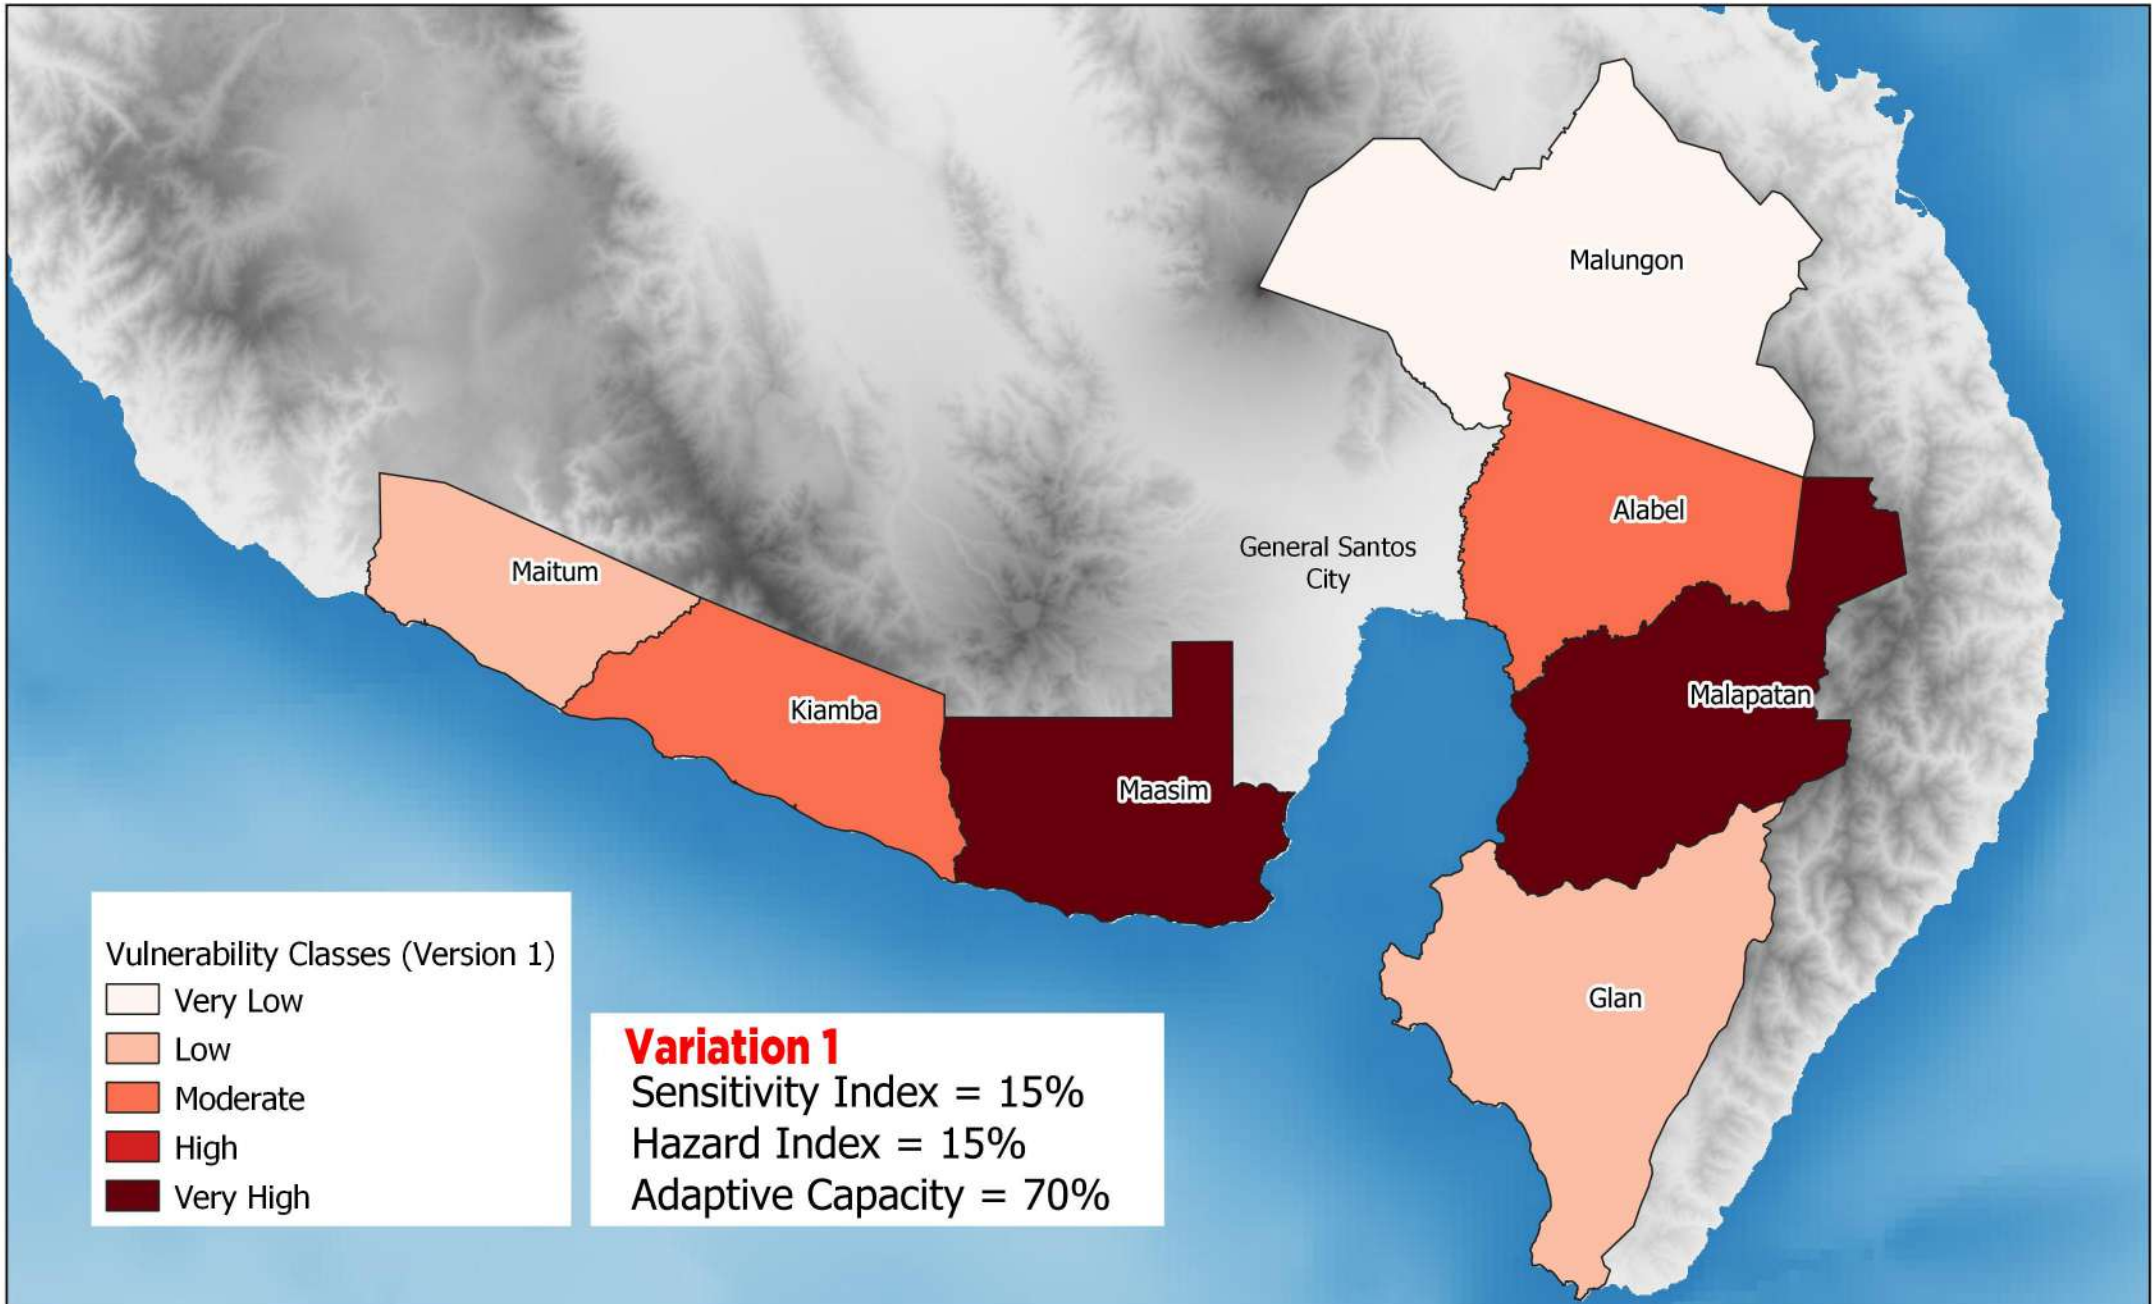

SARANGANI PROVINCE VULNERABILITY MAP (COCONUT)

Variation 1

SARANGANI PROVINCE VULNERABILITY MAP (COCONUT)

Variation 1

SARANGANI PROVINCE VULNERABILITY MAP (COCONUT)

Variation 2

SARANGANI PROVINCE VULNERABILITY MAP (COCONUT)

Variation 2

SARANGANI PROVINCE VULNERABILITY MAP (COCONUT)

Variation 3

SARANGANI PROVINCE VULNERABILITY MAP (COCONUT)

Variation 3