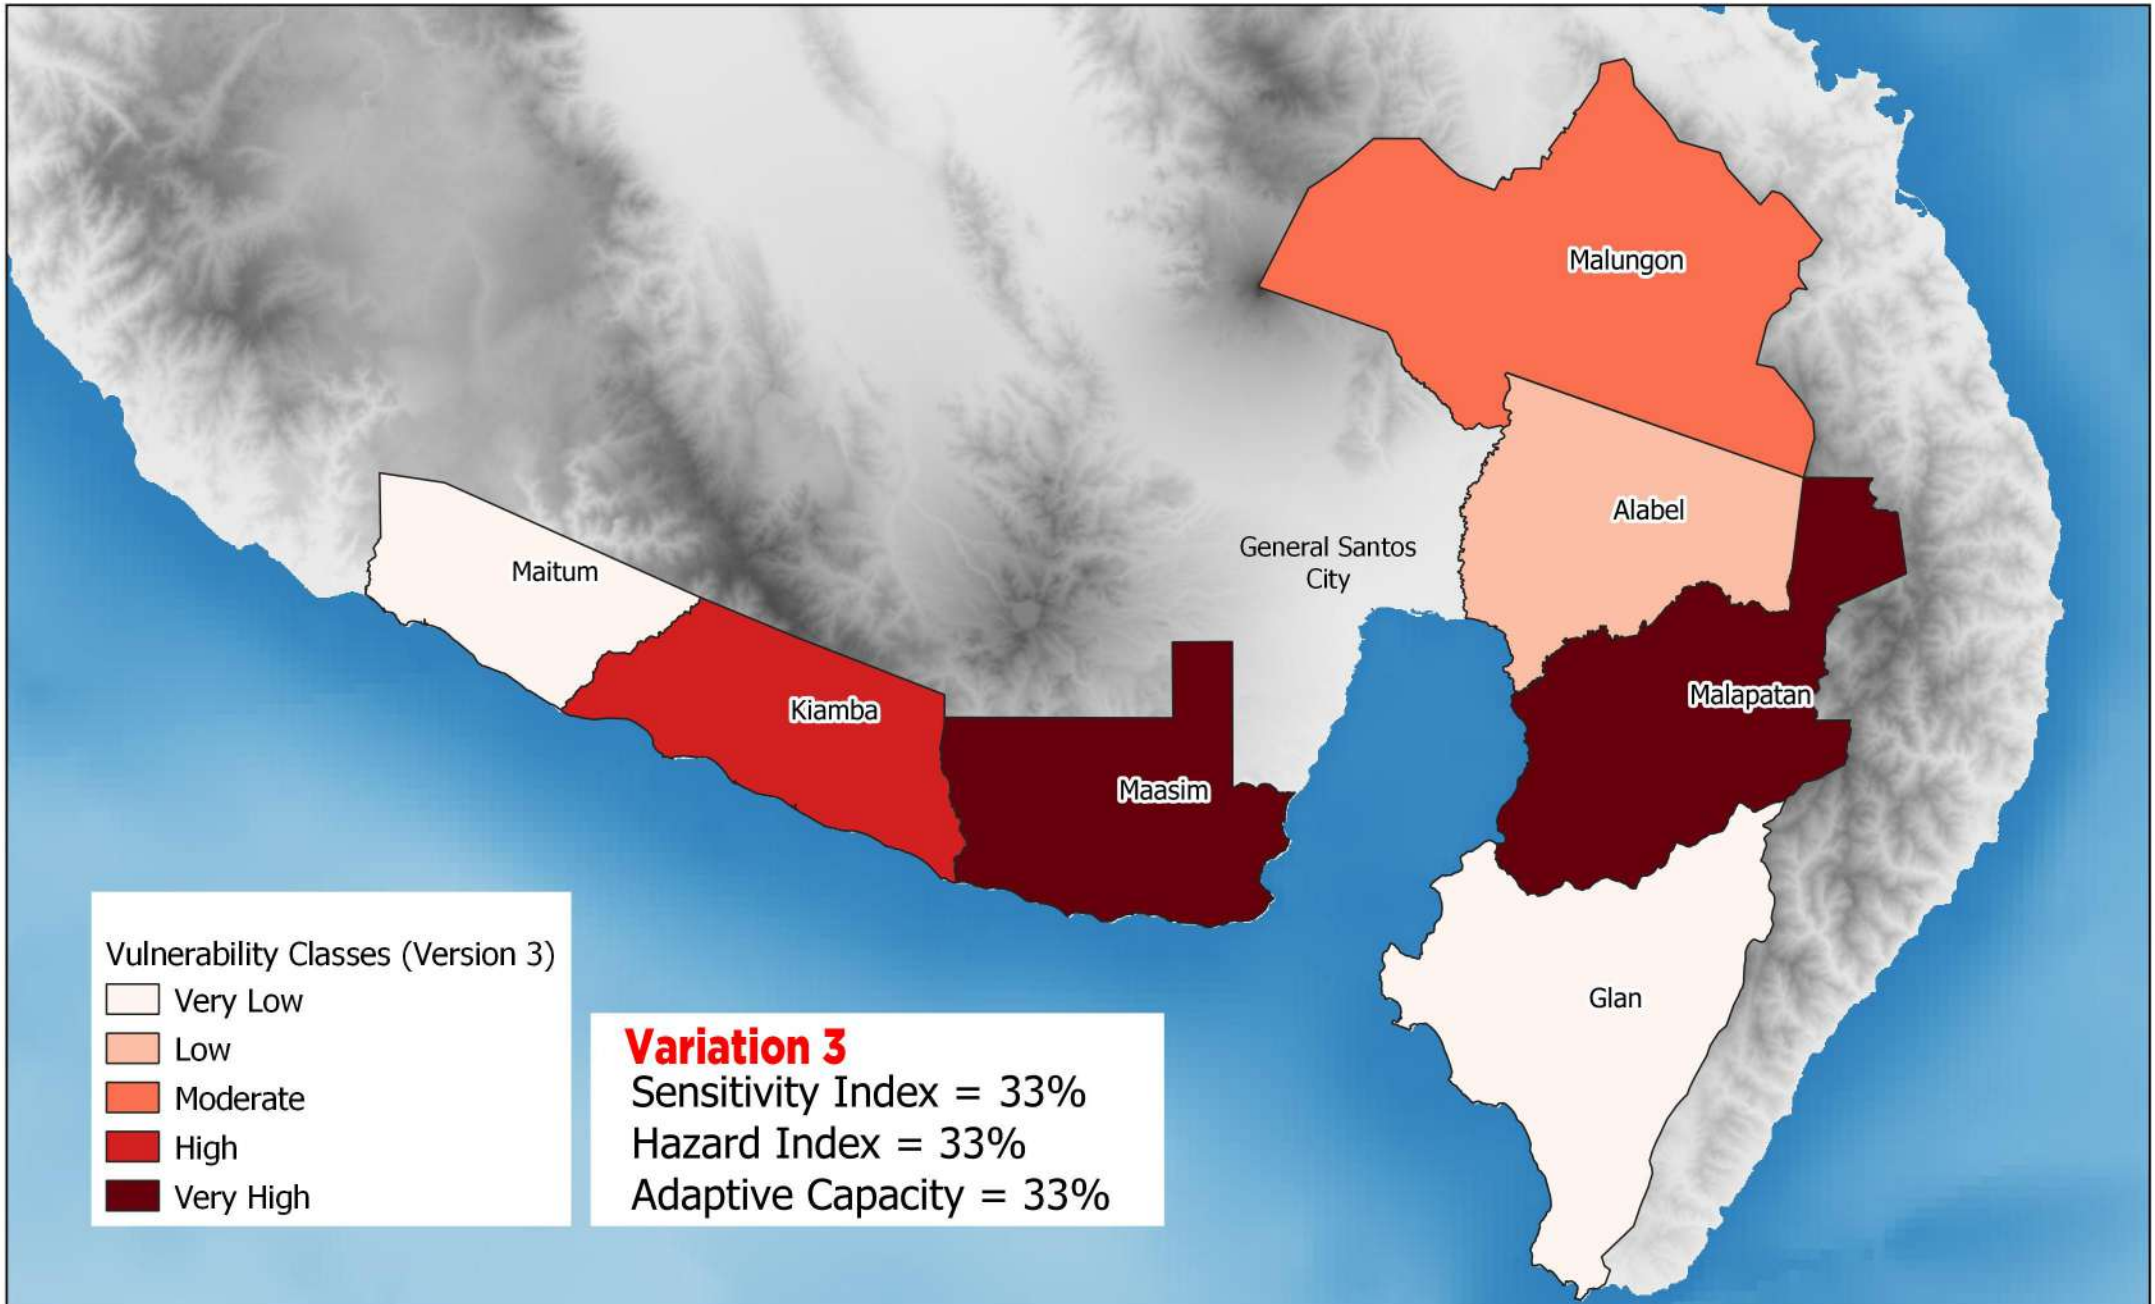

SARANGANI PROVINCE VULNERABILITY MAP (COCONUT)

Variation 1

SARANGANI PROVINCE VULNERABILITY MAP (COCONUT)

Variation 1

SARANGANI PROVINCE VULNERABILITY MAP (COCONUT)

Variation 2

SARANGANI PROVINCE VULNERABILITY MAP (COCONUT)

Variation 2

SARANGANI PROVINCE VULNERABILITY MAP (COCONUT)

Variation 3

SARANGANI PROVINCE VULNERABILITY MAP (COCONUT)

Variation 3