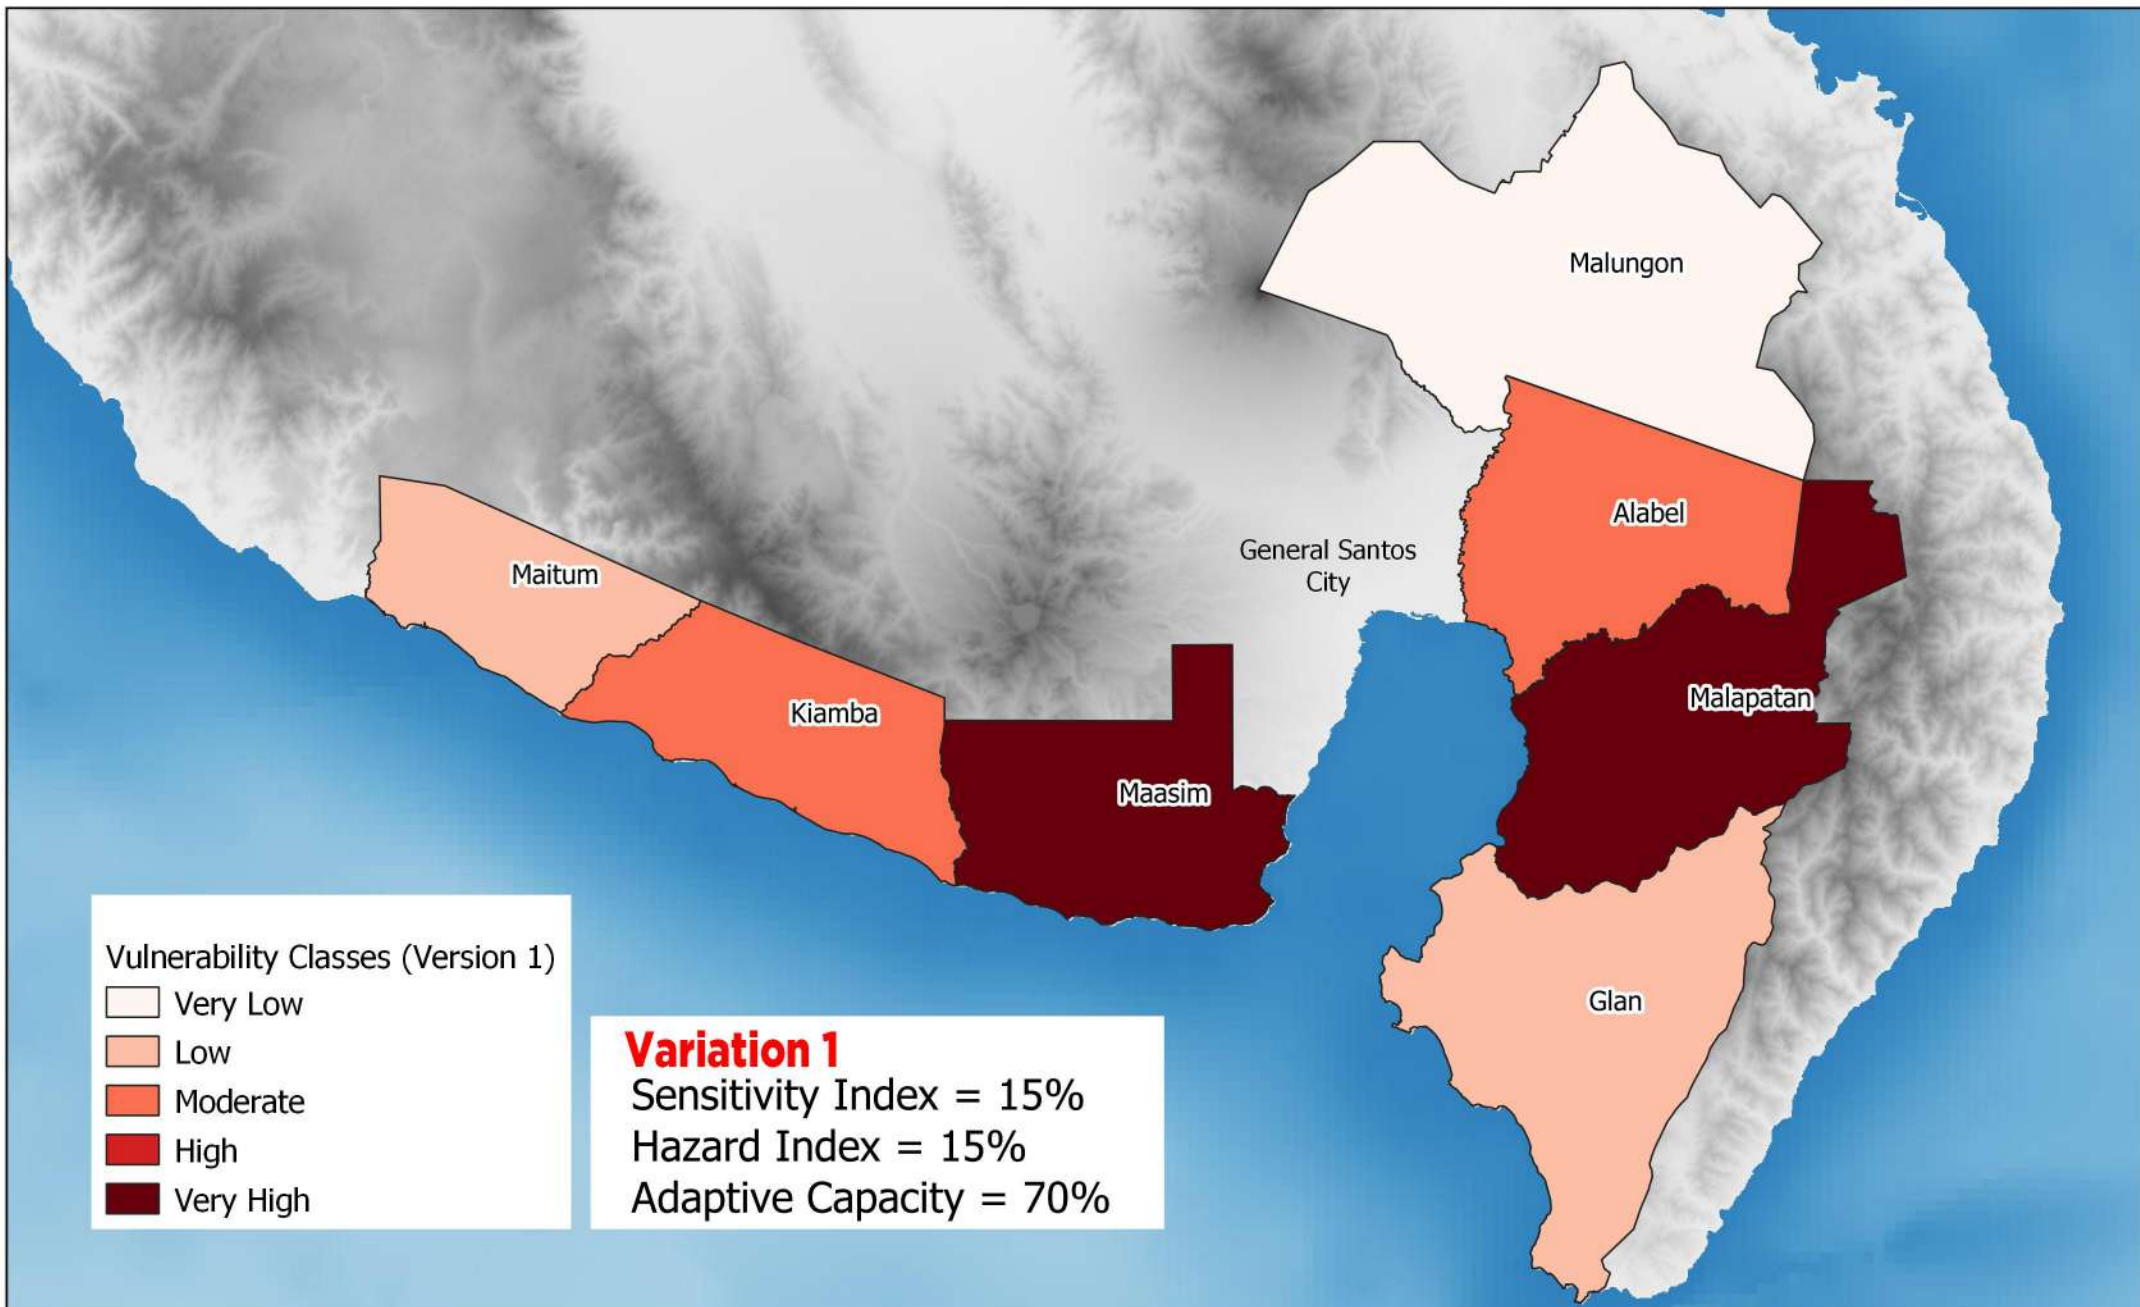

SARANGANI PROVINCE VULNERABILITY MAP (COCONUT)

Variation 1

SARANGANI PROVINCE VULNERABILITY MAP (COCONUT)

Variation 1

SARANGANI PROVINCE VULNERABILITY MAP (COCONUT)

Variation 2

SARANGANI PROVINCE VULNERABILITY MAP (COCONUT)

Variation 2

SARANGANI PROVINCE VULNERABILITY MAP (COCONUT)

Variation 3

SARANGANI PROVINCE VULNERABILITY MAP (COCONUT)

Variation 3