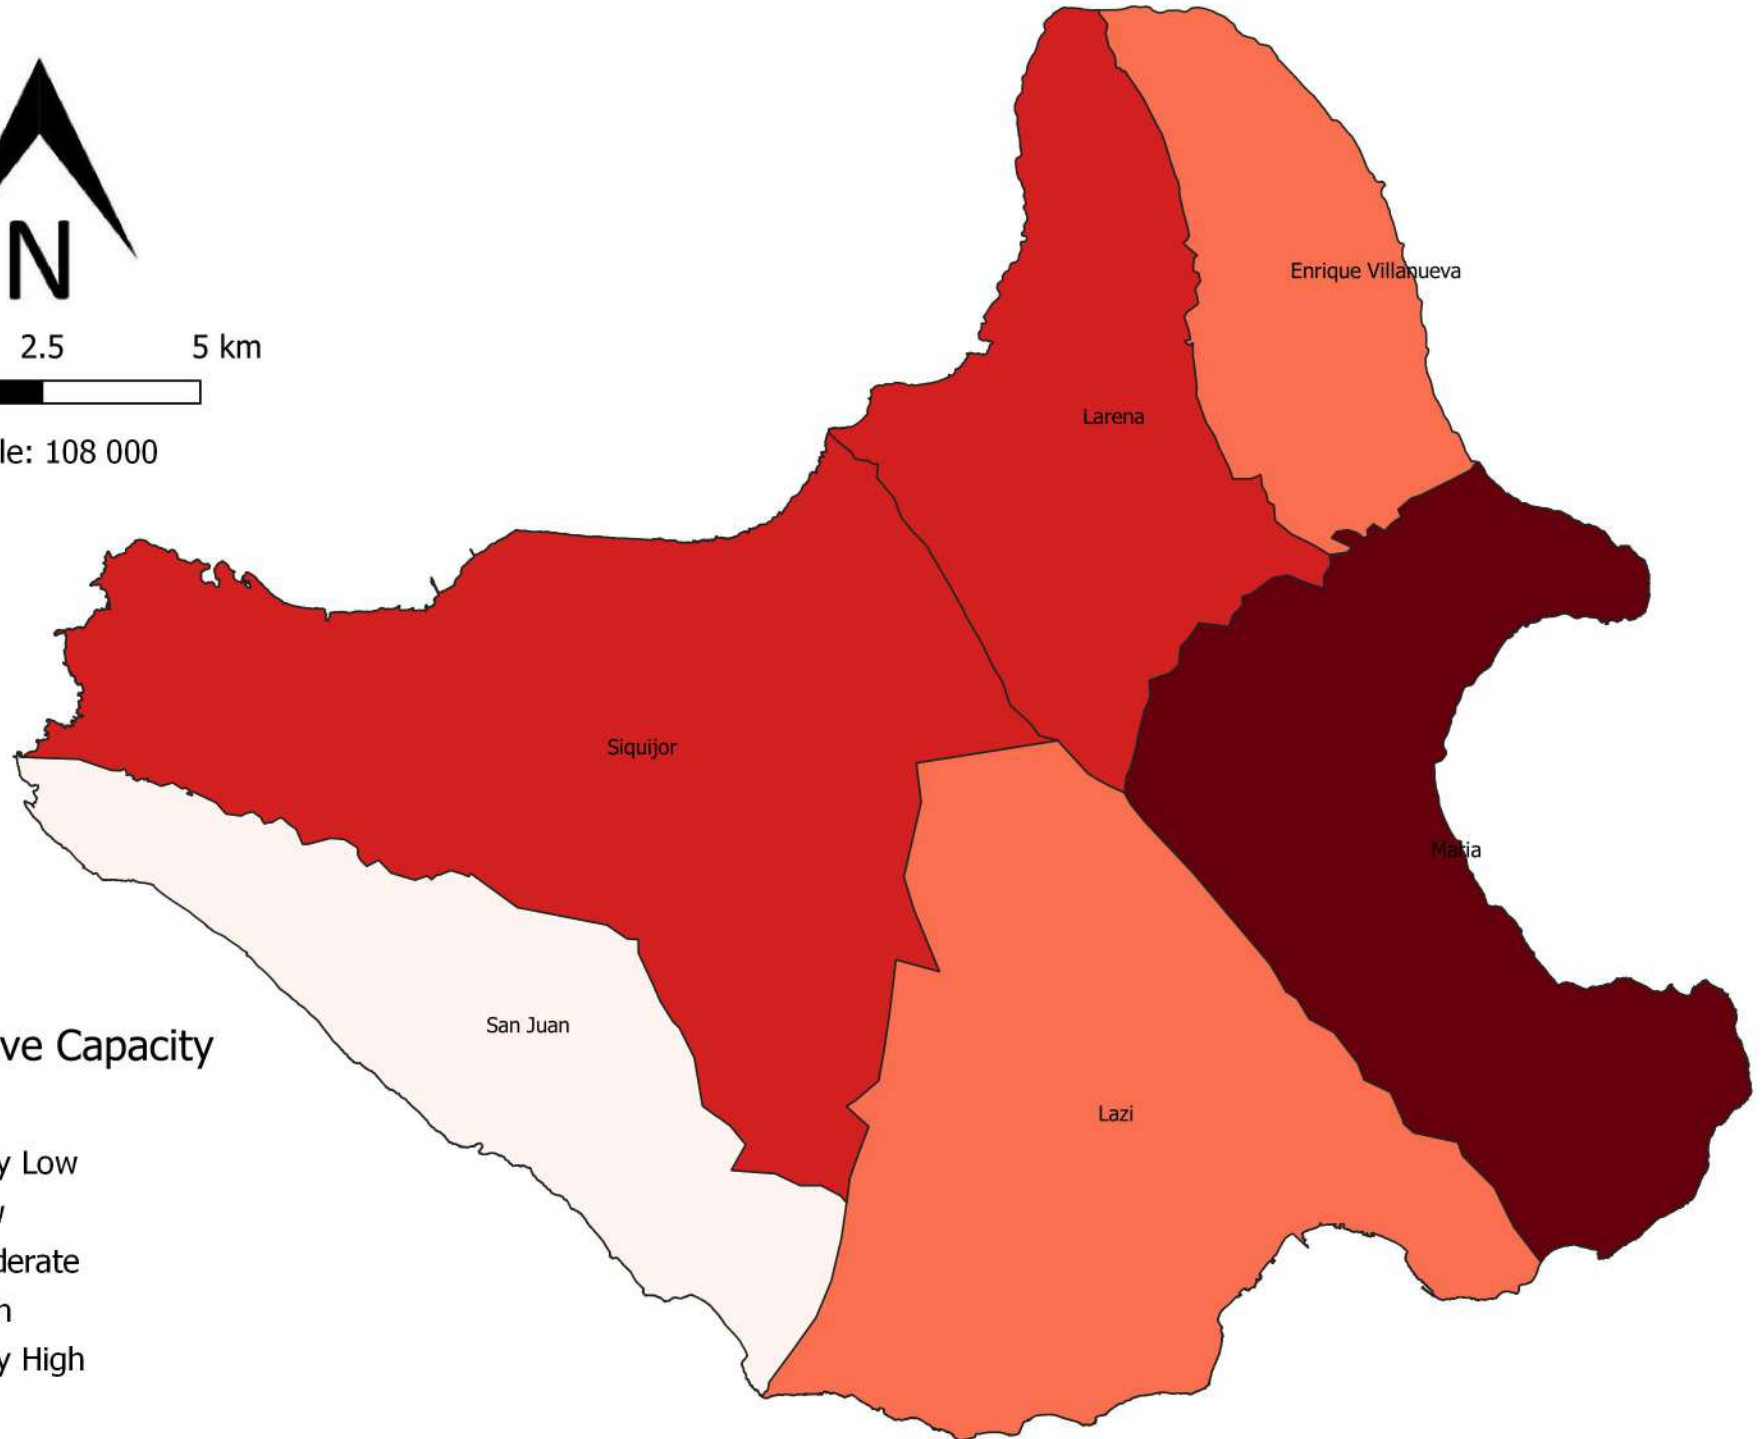

Scale: 108 000

Adaptive Capacity

- Legend
- Very Low
 - Low
 - Moderate
 - High
 - Very High

Scale: 108 000

Social

Legend

-  Very Low
-  Low
-  Moderate
-  High
-  Very High

Scale: 108 000

Anticipatory

Legend

-  Very Low
-  Low
-  Moderate
-  High
-  Very High

Scale: 108 000

Economic

Legend

-  Very Low
-  Low
-  Moderate
-  High
-  Very High

Scale: 108 000

Health

Legend

-  Very Low
-  Low
-  Moderate
-  High
-  Very High

Scale: 108 000

Human

Legend

-  Very Low
-  Low
-  Moderate
-  High
-  Very High

Scale: 108 000

Institutional

Legend

-  Very Low
-  Low
-  Moderate
-  High
-  Very High

Scale: 108 000

Natural

Legend

-  Very Low
-  Low
-  Moderate
-  High
-  Very High

Scale: 108 000