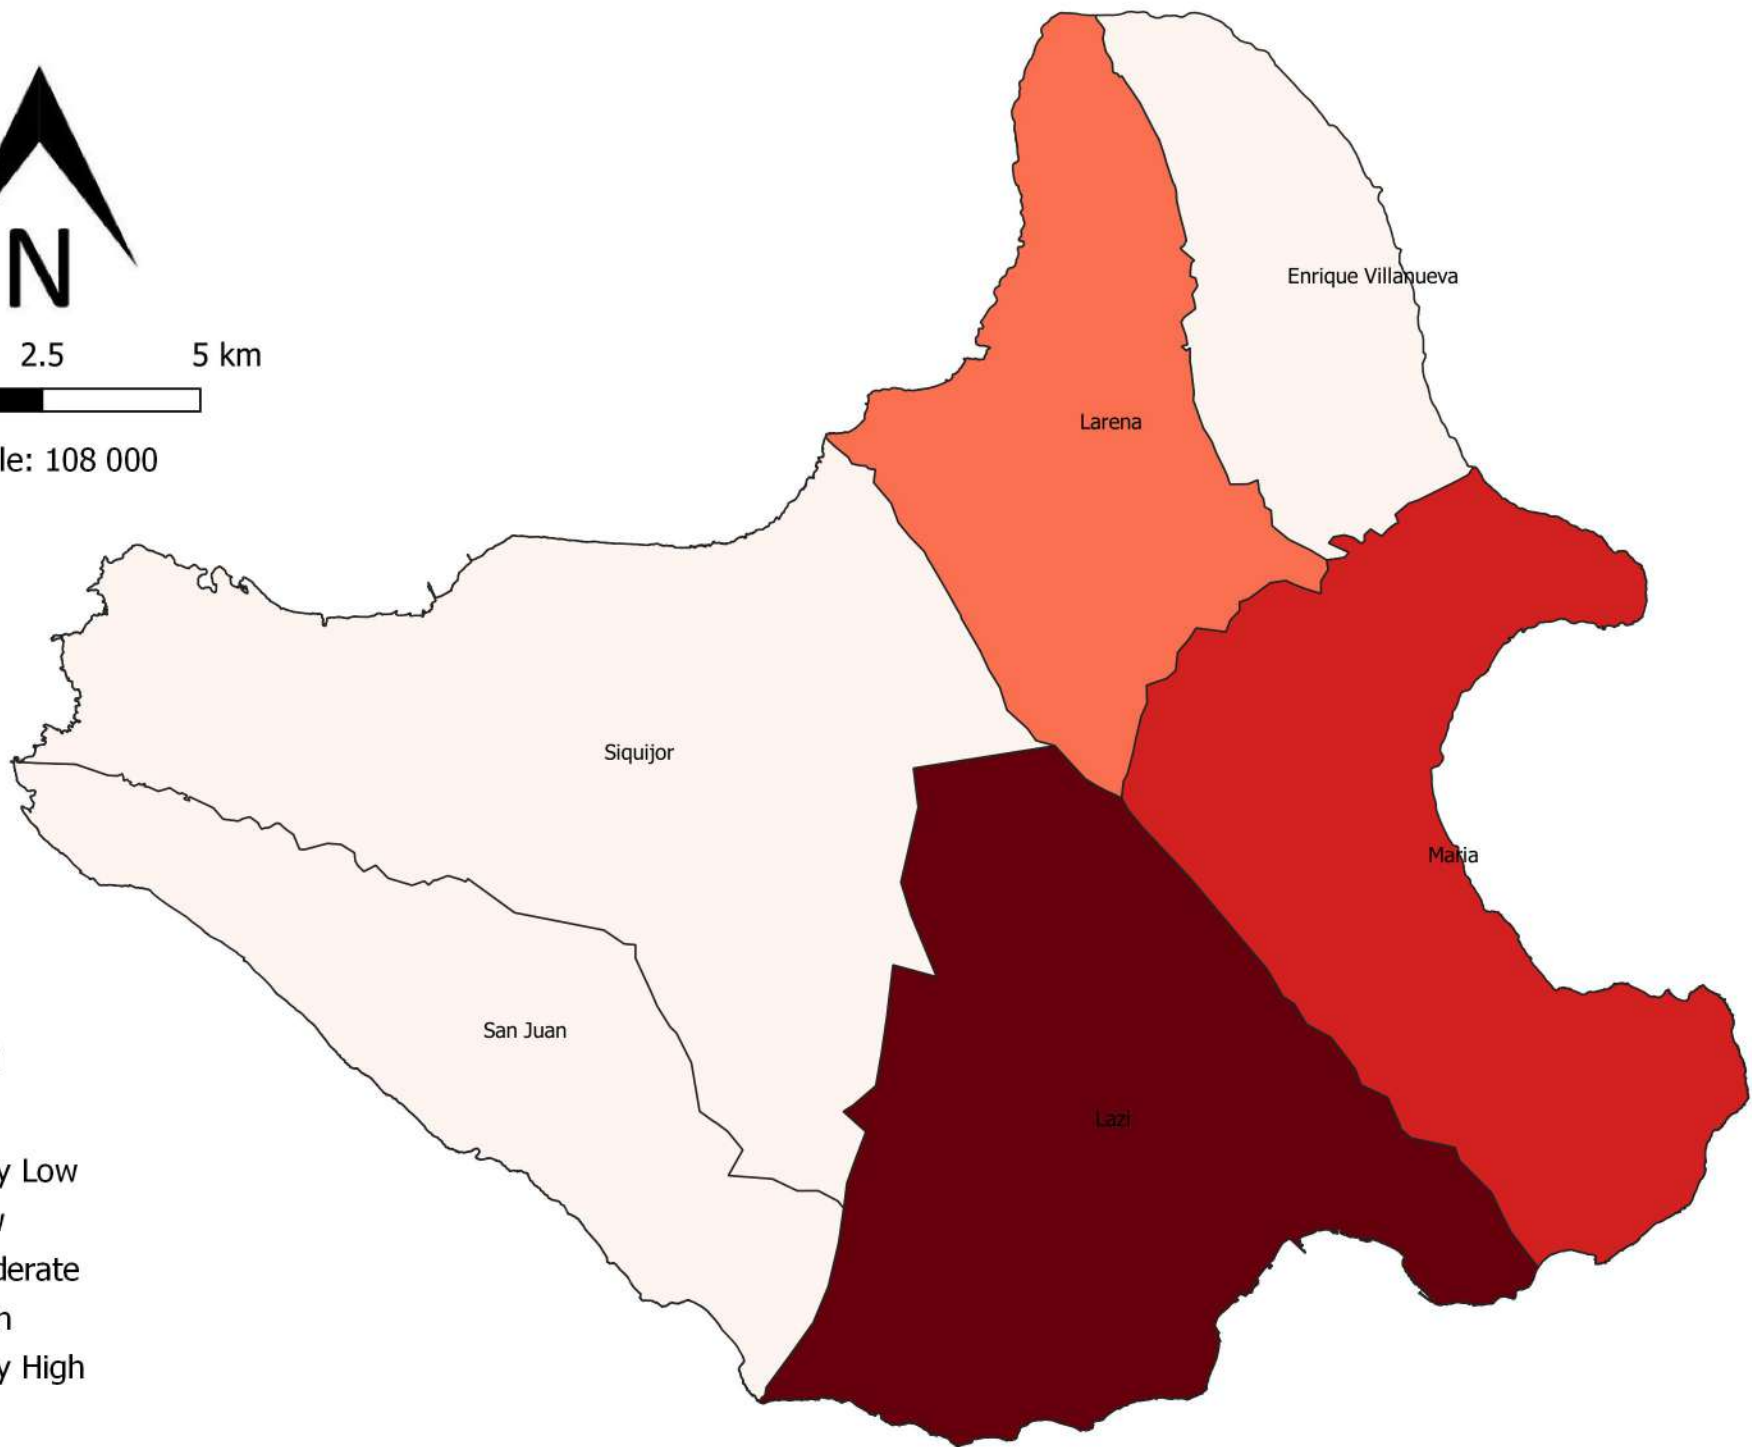

Scale: 108 000

Adaptive Capacity

- Legend
- Very Low
 - Low
 - Moderate
 - High
 - Very High

Scale: 108 000

Social

Legend

-  Very Low
-  Low
-  Moderate
-  High
-  Very High

Scale: 108 000

Anticipatory

Legend

-  Very Low
-  Low
-  Moderate
-  High
-  Very High

Scale: 108 000

Economic

Legend

-  Very Low
-  Low
-  Moderate
-  High
-  Very High

Scale: 108 000

Health

Legend

-  Very Low
-  Low
-  Moderate
-  High
-  Very High

Scale: 108 000

Human

Legend

-  Very Low
-  Low
-  Moderate
-  High
-  Very High

Scale: 108 000

Institutional

Legend

-  Very Low
-  Low
-  Moderate
-  High
-  Very High

Scale: 108 000

Natural

Legend

-  Very Low
-  Low
-  Moderate
-  High
-  Very High

Scale: 108 000