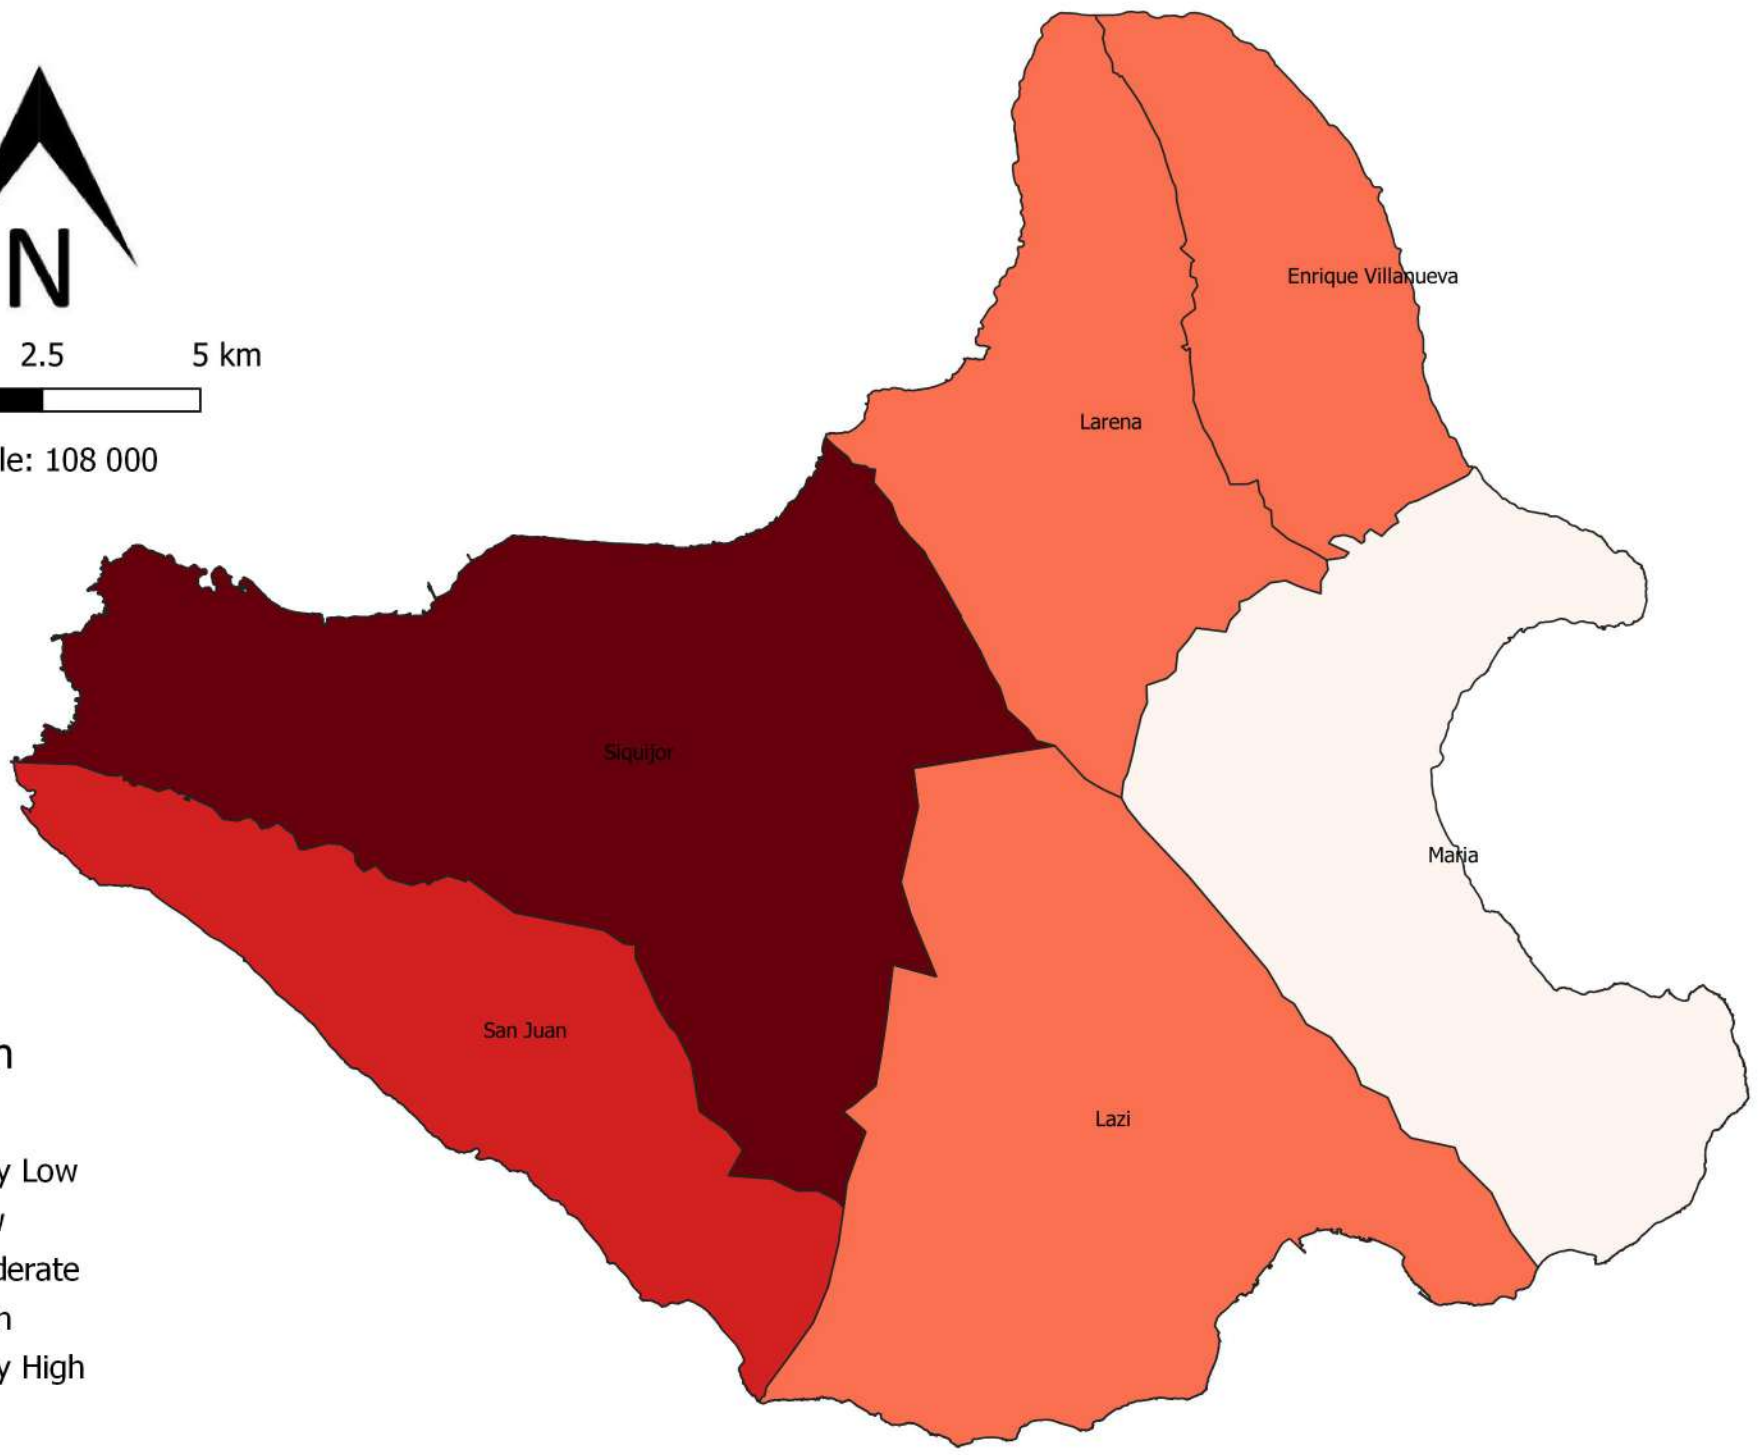

Scale: 108 000

Adaptive Capacity

- Legend
- Very Low
 - Low
 - Moderate
 - High
 - Very High

Scale: 108 000

Social

Legend

-  Very Low
-  Low
-  Moderate
-  High
-  Very High

Scale: 108 000

Anticipatory

Legend

-  Very Low
-  Low
-  Moderate
-  High
-  Very High

Scale: 108 000

Economic

Legend

-  Very Low
-  Low
-  Moderate
-  High
-  Very High

Scale: 108 000

Health

Legend

-  Very Low
-  Low
-  Moderate
-  High
-  Very High

Scale: 108 000

Human

Legend

-  Very Low
-  Low
-  Moderate
-  High
-  Very High

Scale: 108 000

Institutional

Legend

-  Very Low
-  Low
-  Moderate
-  High
-  Very High

Scale: 108 000

Natural

Legend

-  Very Low
-  Low
-  Moderate
-  High
-  Very High

Scale: 108 000