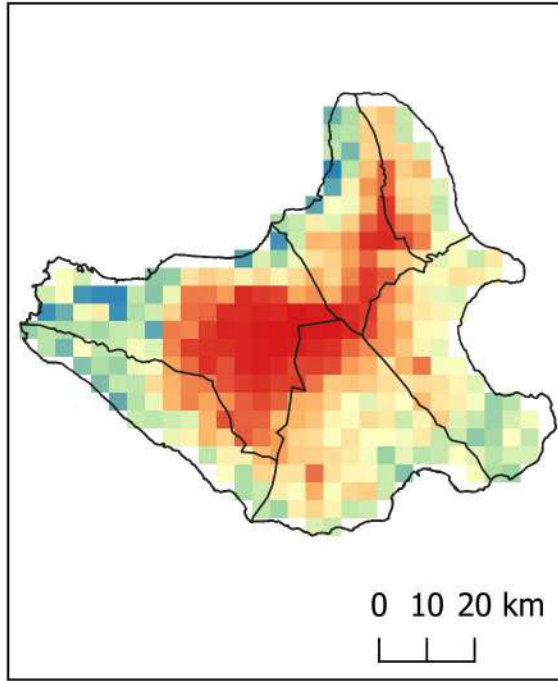

M  
A  
N  
G  
O

B  
A  
N  
A  
N  
A

Present

Year 2050

Low

**Suitability Index**

High

CRS: ESPG: 4326  
(WGS 84)