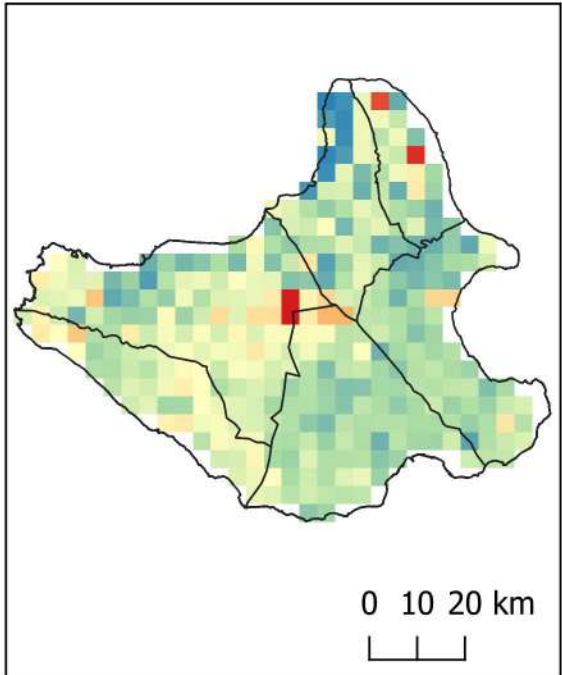

M  
A  
N  
G  
O

B  
A  
N  
A  
N  
A

Present

Year 2050

Low

**Suitability Index**

High

CRS: ESPG: 4326  
(WGS 84)

Present

Year 2050

CRS: ESPG: 4326  
(WGS 84)

Research Project in Collaboration with:

Mapped by: ABLoreto and DPLoreto (February 2020)

Data Collection Facilitated by: MNVSeño, DMBañoc,  
ABLoreto & JPGa, JSToledo,  
JACavero