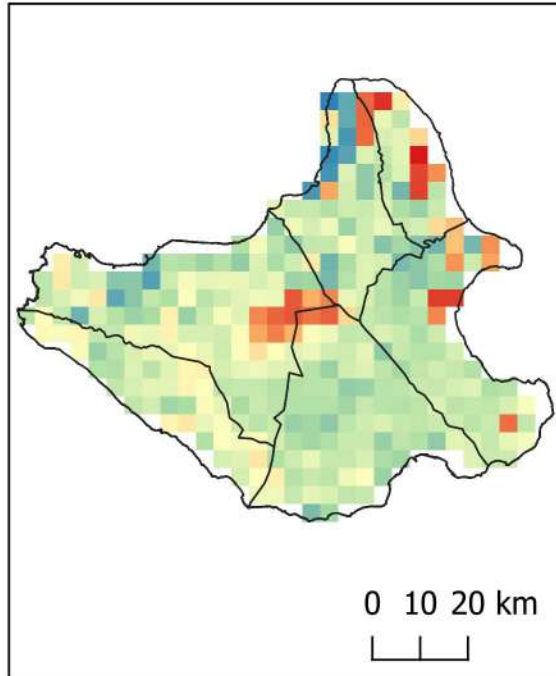

M  
A  
N  
G  
O

B  
A  
N  
A  
N  
A

Present

Year 2050

Low

**Suitability Index**

High

CRS: ESPG: 4326  
(WGS 84)

Present

Year 2050

CRS: ESPG: 4326  
(WGS 84)

Research Project in Collaboration with:

Mapped by: ABLoreto and DPLoreto (February 2020)

Data Collection Facilitated by: MNVSeño, DMBañoc,  
ABLoreto & JPGa, JSToledo,  
JACavero

C  
A  
S  
S  
A  
V  
A

P  
I  
N  
A  
K  
B  
E  
T

Present

Year 2050

Low

Suitability Index

High

CRS: ESPG: 4326  
(WGS 84)