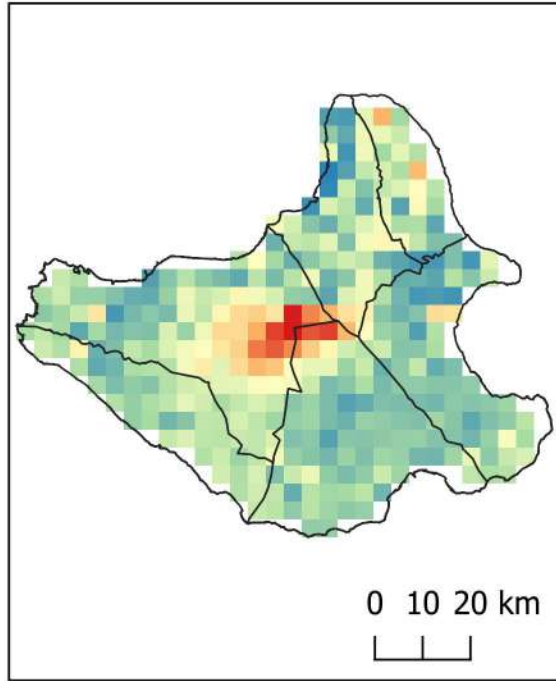

M  
A  
N  
G  
O

B  
A  
N  
A  
N  
A

Present

Year 2050

Low

**Suitability Index**

High

CRS: ESPG: 4326  
(WGS 84)

Present

Year 2050

CRS: ESPG: 4326  
(WGS 84)

Research Project in Collaboration with:

Mapped by: ABLoreto and DPLoreto (February 2020)

Data Collection Facilitated by: MNVSeño, DMBañoc,  
ABLoreto & JPGa, JSToledo,  
JACavero

C  
A  
S  
S  
A  
V  
A

P  
I  
N  
A  
K  
B  
E  
T

Present

Year 2050

Low

Suitability Index

High

CRS: ESPG: 4326  
(WGS 84)