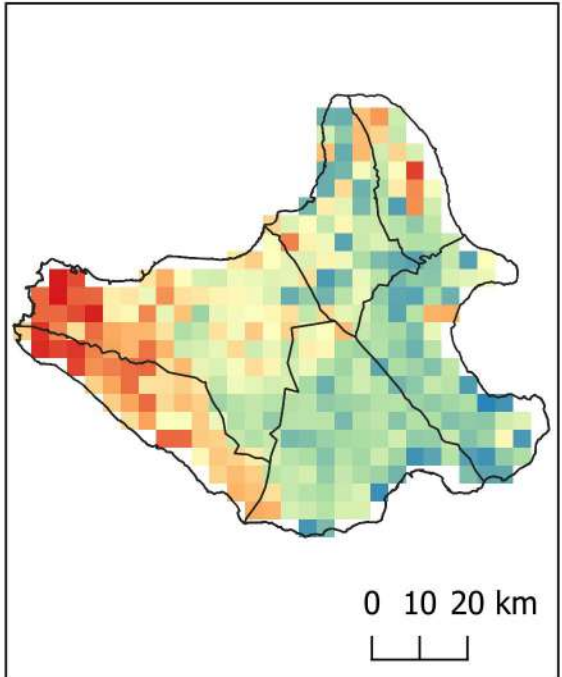

M  
A  
N  
G  
O

B  
A  
N  
A  
N  
A

Present

Year 2050

Low

**Suitability Index**

High

CRS: ESPG: 4326  
(WGS 84)

Present

Year 2050

CRS: ESPG: 4326  
(WGS 84)

Research Project in Collaboration with:

Mapped by: ABLoreto and DPLoreto (February 2020)

Data Collection Facilitated by: MNVSeño, DMBañoc,  
ABLoreto & JPGa, JSToledo,  
JACavero