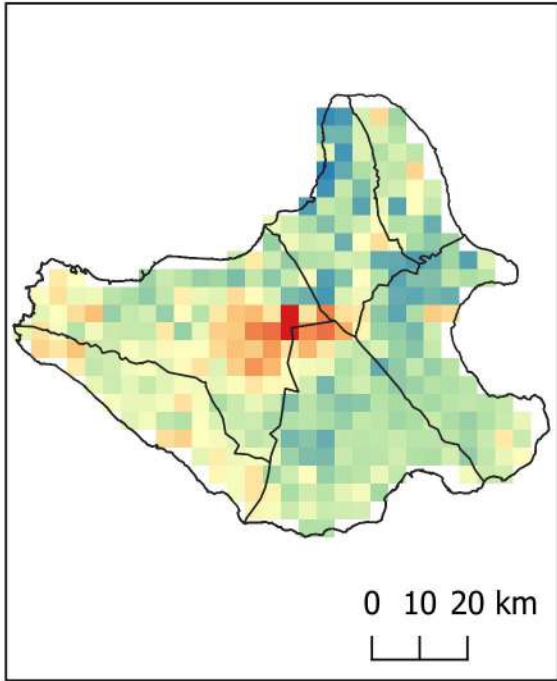

M  
A  
N  
G  
O

B  
A  
N  
A  
N  
A

Present

Year 2050

Low

**Suitability Index**

High

CRS: ESPG: 4326  
(WGS 84)