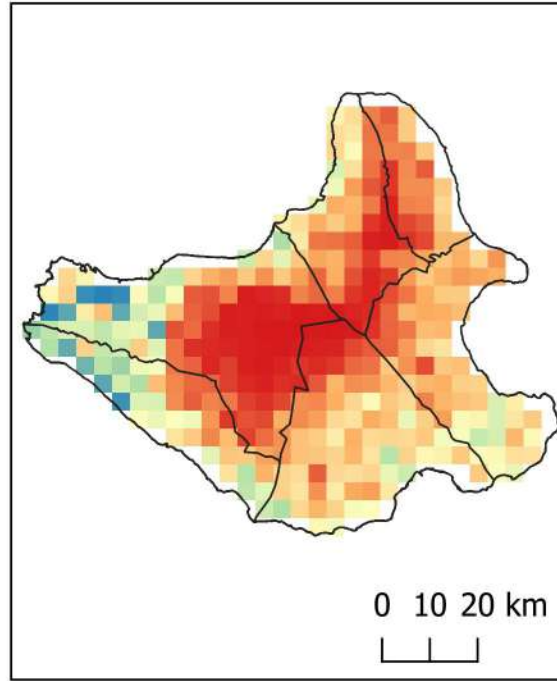

M  
A  
N  
G  
O

B  
A  
N  
A  
N  
A

Present

Year 2050

Low

**Suitability Index**

High

CRS: ESPG: 4326  
(WGS 84)

Present

Year 2050

CRS: ESPG: 4326  
(WGS 84)

Research Project in Collaboration with:

Mapped by: ABLoreto and DPLoreto (February 2020)

Data Collection Facilitated by: MNVSeño, DMBañoc,  
ABLoreto & JPGa, JSToledo,  
JACavero

C  
A  
S  
S  
A  
V  
A

P  
I  
N  
A  
K  
B  
E  
T

Present

Year 2050

Low

Suitability Index

High

CRS: ESPG: 4326  
(WGS 84)