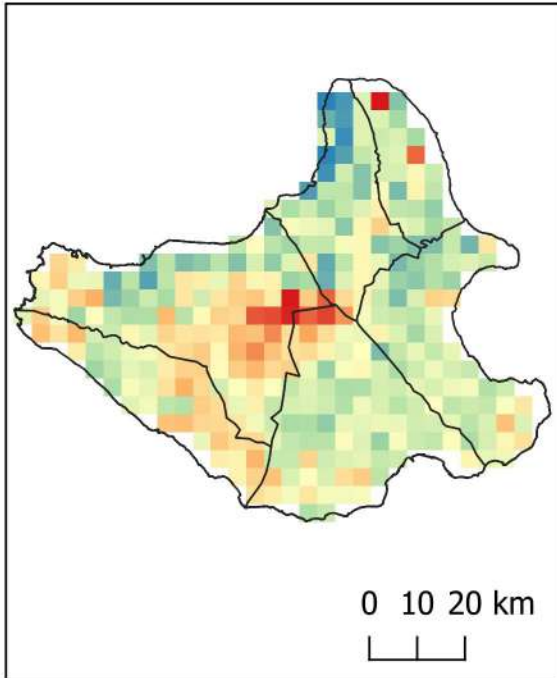

M  
A  
N  
G  
O

B  
A  
N  
A  
N  
A

Present

Year 2050

Low

**Suitability Index**

High

CRS: ESPG: 4326  
(WGS 84)