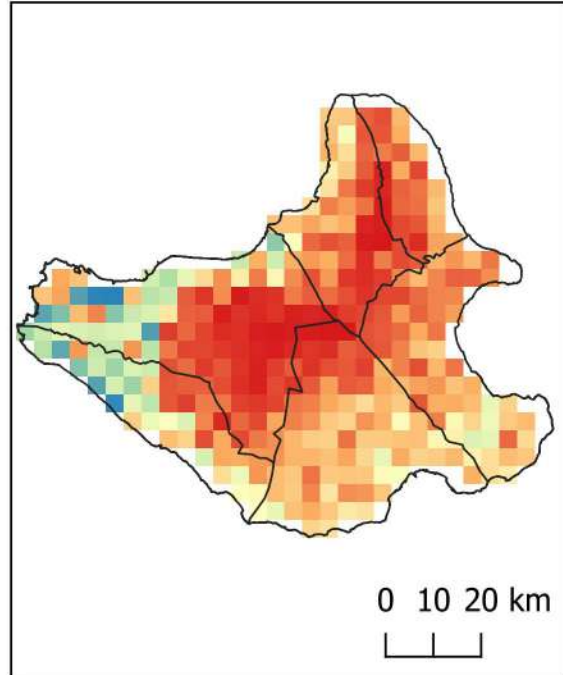

M  
A  
N  
G  
O

B  
A  
N  
A  
N  
A

Present

Year 2050

Low

**Suitability Index**

High

CRS: ESPG: 4326  
(WGS 84)

Present

Year 2050

CRS: ESPG: 4326  
(WGS 84)

Research Project in Collaboration with:

Mapped by: ABLoreto and DPLoreto (February 2020)

Data Collection Facilitated by: MNVSeño, DMBañoc,  
ABLoreto & JPGa, JSToledo,  
JACavero