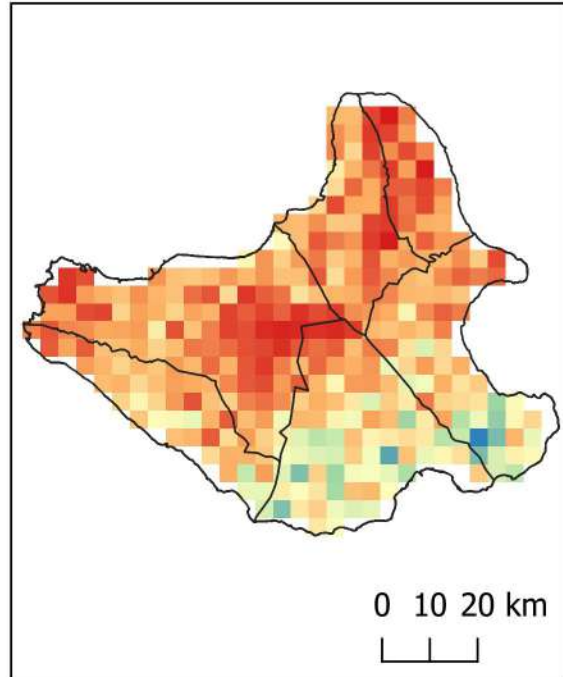

M  
A  
N  
G  
O

B  
A  
N  
A  
N  
A

Present

Year 2050

Low

**Suitability Index**

High

CRS: ESPG: 4326  
(WGS 84)

Present

Year 2050

CRS: ESPG: 4326  
(WGS 84)

Research Project in Collaboration with:

Mapped by: ABLoreto and DPLoreto (February 2020)

Data Collection Facilitated by: MNVSeño, DMBañoc,  
ABLoreto & JPGa, JSToledo,  
JACavero