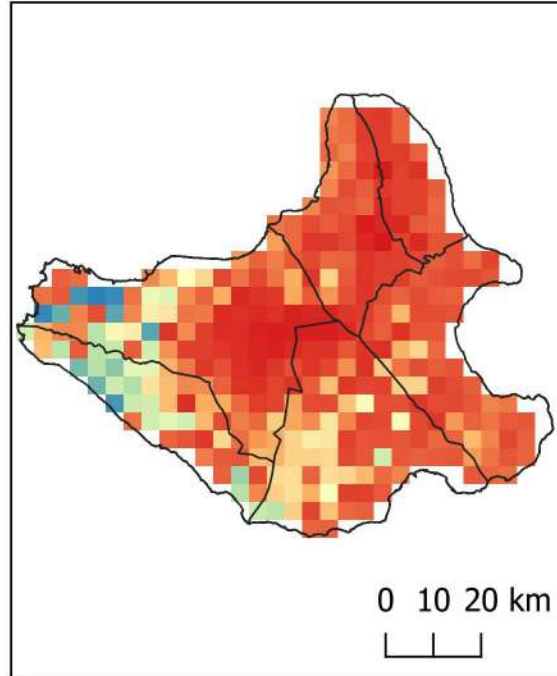

M  
A  
N  
G  
O

B  
A  
N  
A  
N  
A

Present

Year 2050

Low

**Suitability Index**

High

CRS: ESPG: 4326  
(WGS 84)

Present

Year 2050

CRS: ESPG: 4326  
(WGS 84)

Research Project in Collaboration with:

Mapped by: ABLoreto and DPLoreto (February 2020)

Data Collection Facilitated by: MNVSeño, DMBañoc,  
ABLoreto & JPGa, JSToledo,  
JACavero

C  
A  
S  
S  
A  
V  
A

P  
I  
N  
A  
K  
B  
E  
T

Present

Year 2050

Low

Suitability Index

High

CRS: ESPG: 4326  
(WGS 84)