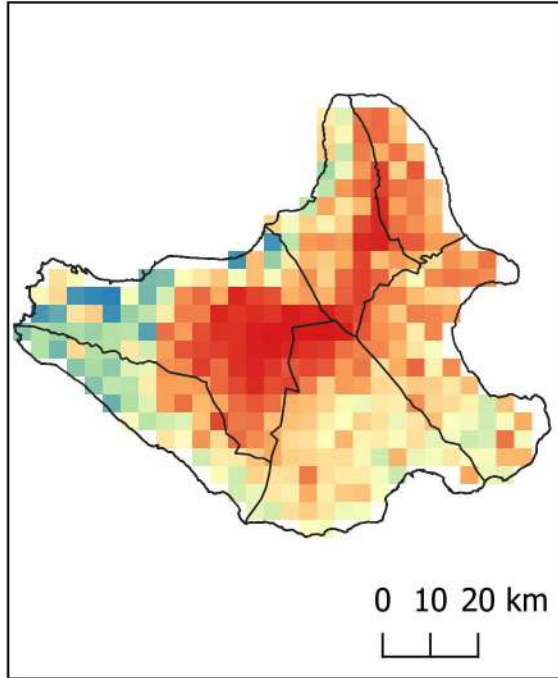

M  
A  
N  
G  
O

B  
A  
N  
A  
N  
A

Present

Year 2050

Low

**Suitability Index**

High

CRS: ESPG: 4326  
(WGS 84)

Present

Year 2050

CRS: ESPG: 4326  
(WGS 84)

Research Project in Collaboration with:

Mapped by: ABLoreto and DPLoreto (February 2020)

Data Collection Facilitated by: MNVSeño, DMBañoc,  
ABLoreto & JPGa, JSToledo,  
JACavero