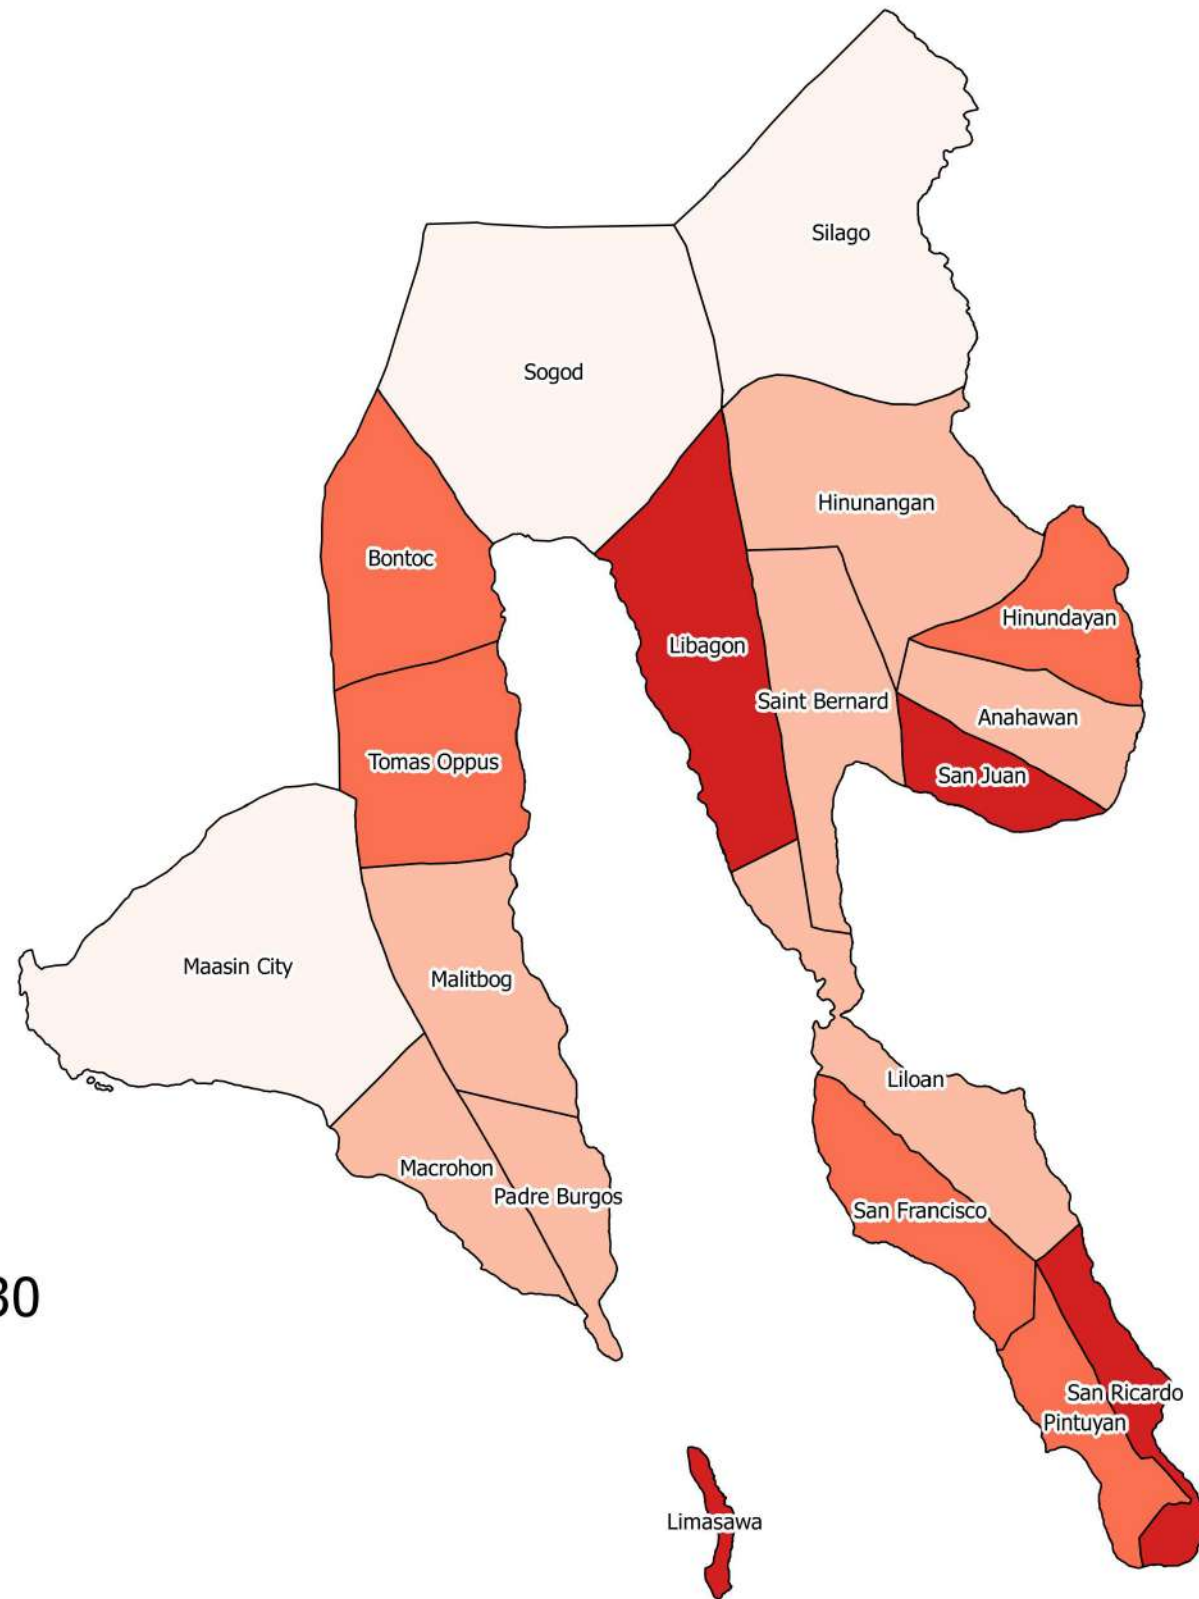

- Very Low
- Low
- Moderate
- High
- Very High

GABI CRVA IN SOUTHERN LEYTE PROVINCE FOR THE YEAR 2030

Legend

Gabi CRVA 2030

- Very Low
- Low
- Moderate
- High
- Very High

GINGER CRVA IN SOUTHERN LEYTE PROVINCE FOR THE YEAR 2030

Legend

Ginger CRVA 2030

- Very Low
- Low
- Moderate
- High
- Very High

JACKFRUIT CRVA IN SOUTHERN LEYTE PROVINCE FOR THE YEAR 2030

Legend

Jackfruit CRVA 2030

- Very Low
- Low
- Moderate
- High
- Very High

MUNGBEAN CRVA IN SOUTHERN LEYTE PROVINCE FOR THE YEAR 2030

Legend

Mungbean CRVA 2050

- Very Low
- Low
- Moderate
- High
- Very High

NAPIER CRVA IN SOUTHERN LEYTE PROVINCE FOR THE YEAR 2030

Legend

Napier CRVA 2030

- Very Low
- Low
- Moderate
- High
- Very High

PALAWAN CRVA IN SOUTHERN LEYTE PROVINCE FOR THE YEAR 2030

Legend

Palawan CRVA 2030

- Very Low
- Low
- Moderate
- High
- Very High

PEANUT CRVA IN SOUTHERN LEYTE PROVINCE FOR THE YEAR 2030

Legend

Peanut CRVA 2030

- Very Low
- Low
- Moderate
- High
- Very High

PILI CRVA IN SOUTHERN LEYTE PROVINCE FOR THE YEAR 2030