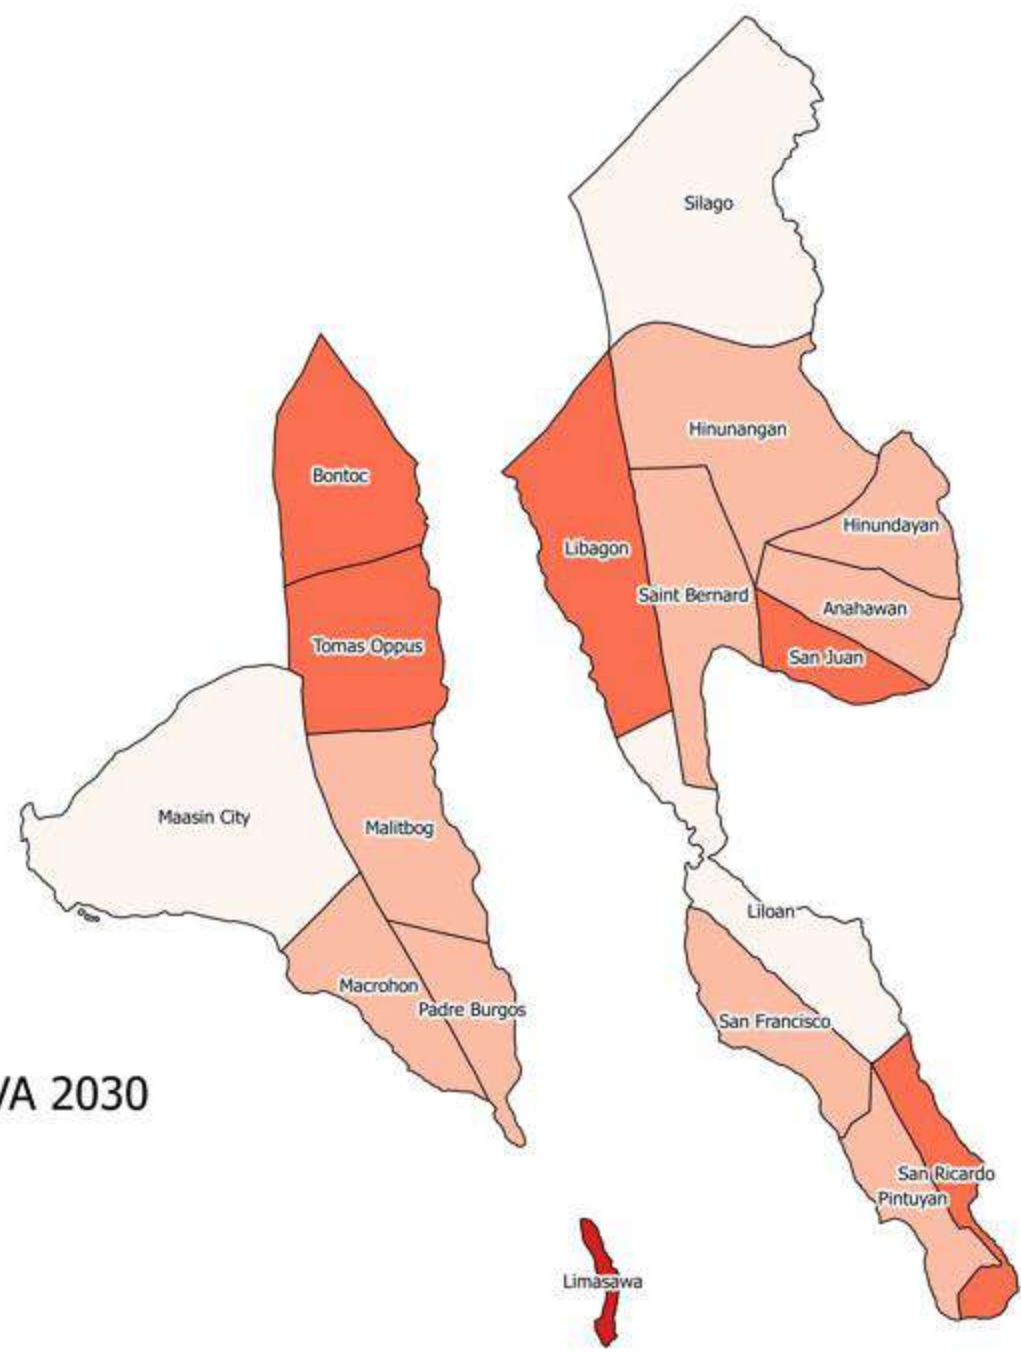

Legend

Palawan CRVA 2030

- Very Low
- Low
- Moderate
- High
- Very High

PEANUT CRVA IN SOUTHERN LEYTE PROVINCE FOR THE YEAR 2030

Legend

Peanut CRVA 2030

- Very Low
- Low
- Moderate
- High
- Very High

PILI CRVA IN SOUTHERN LEYTE PROVINCE FOR THE YEAR 2030

Legend

Pili CRVA 2030

- Very Low
- Low
- Moderate
- High
- Very High

PINEAPPLE CRVA IN SOUTHERN LEYTE PROVINCE FOR THE YEAR 2030

Legend

Pineapple CRVA 2030

- Very Low
- Low
- Moderate
- High
- Very High

SWEET POTATO CRVA IN SOUTHERN LEYTE PROVINCE FOR THE YEAR 2030

Legend

Sweet Potato CRVA 2030

- Very Low
- Low
- Moderate
- High
- Very High

TRICHANTHERA CRVA IN SOUTHERN LEYTE PROVINCE FOR THE YEAR 2030

Legend

Trichanthera CRVA 2030

-  Very Low
-  Low
-  Moderate
-  High
-  Very High