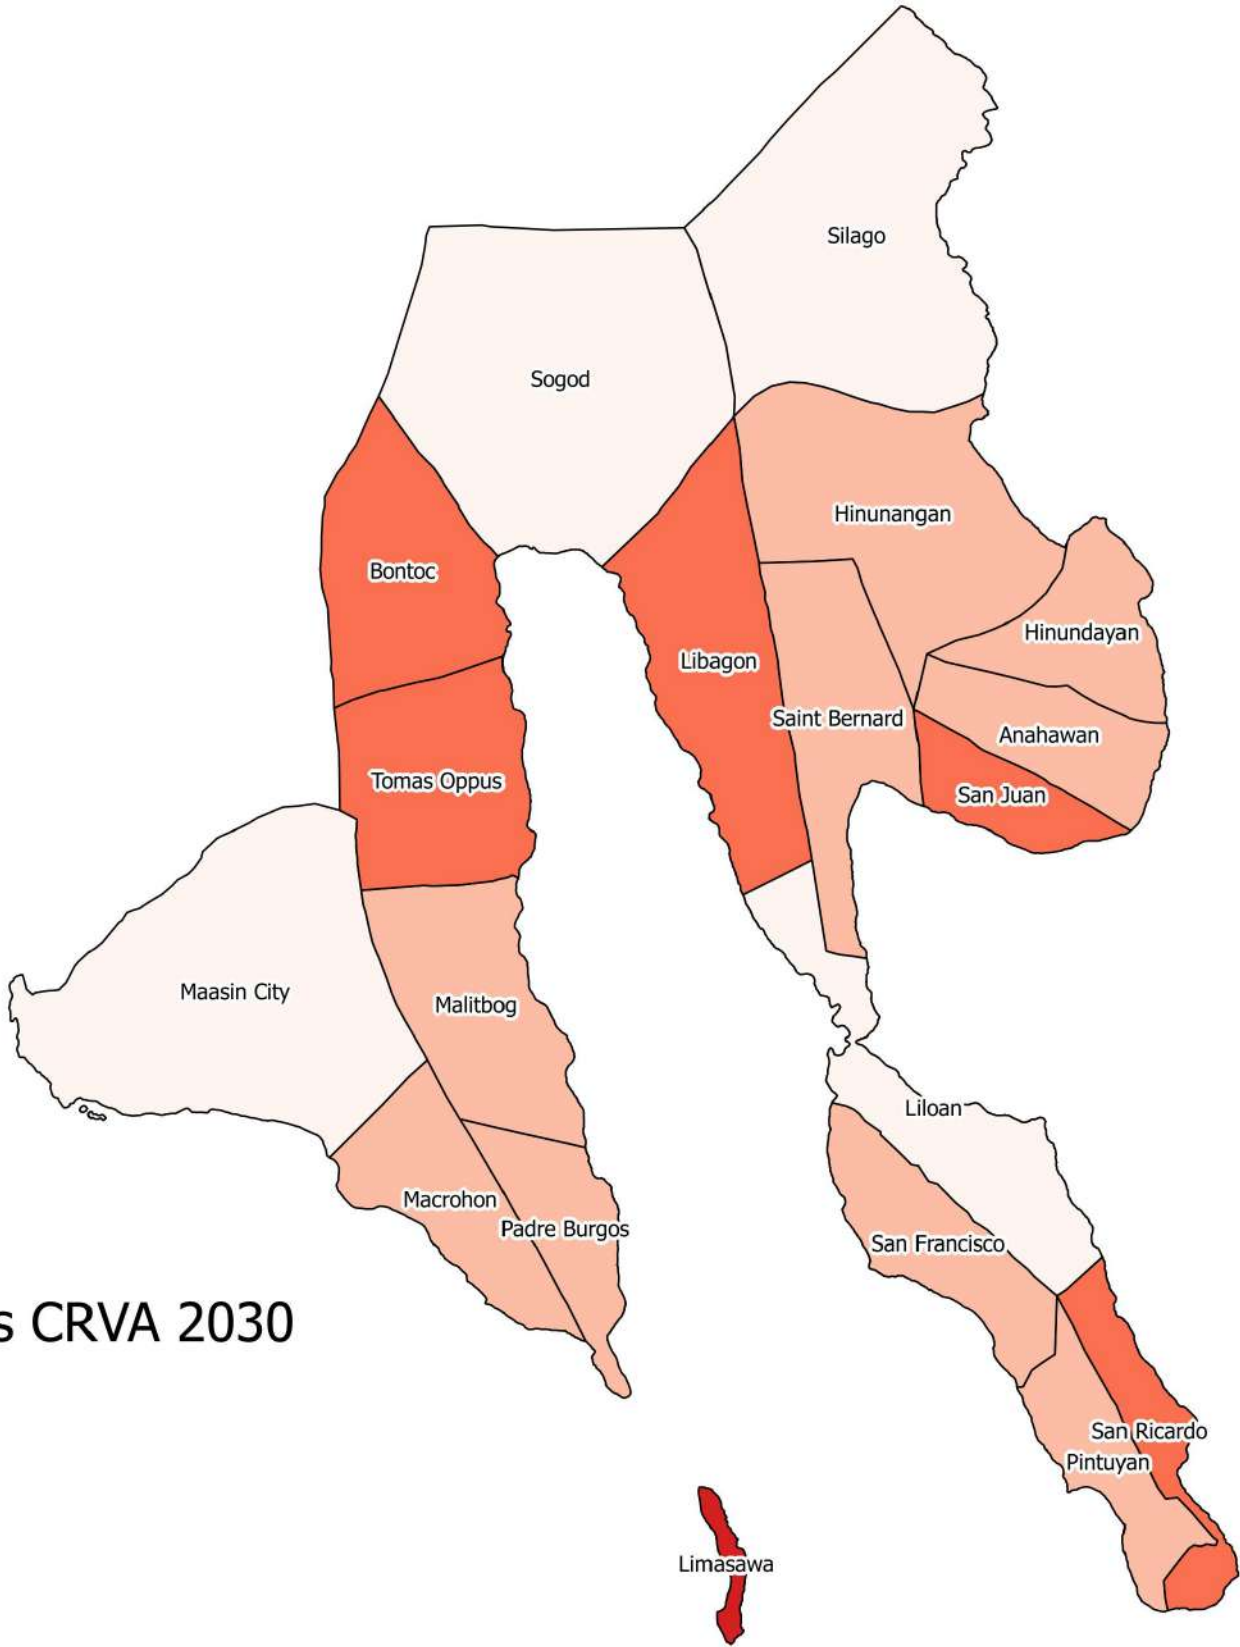

- Very Low
- Low
- Moderate
- High
- Very High

CACAO CRVA IN SOUTHERN LEYTE PROVINCE FOR THE YEAR 2030

Legend

Cacao CRVA 2030

- Very Low
- Low
- Moderate
- High
- Very High

IRRIGATED RICE CRVA IN SOUTHERN LEYTE PROVINCE FOR THE YEAR 2030

Legend

Irrigated Rice CRVA 2030

-  Very Low
-  Low
-  Moderate
-  High
-  Very High

MAIZE/CORN CRVA IN SOUTHERN LEYTE PROVINCE FOR THE YEAR 2030

Legend

Maize/Corn CRVA 2030

- Very Low
- Low
- Moderate
- High
- Very High

PAKBET VEGETABLES CRVA IN SOUTHERN LEYTE PROVINCE FOR THE YEAR 2030

Legend

Pakbet Vegetables CRVA 2030

- Very Low
- Low
- Moderate
- High
- Very High

RAINFED RICE CRVA IN SOUTHERN LEYTE PROVINCE FOR THE YEAR 2030