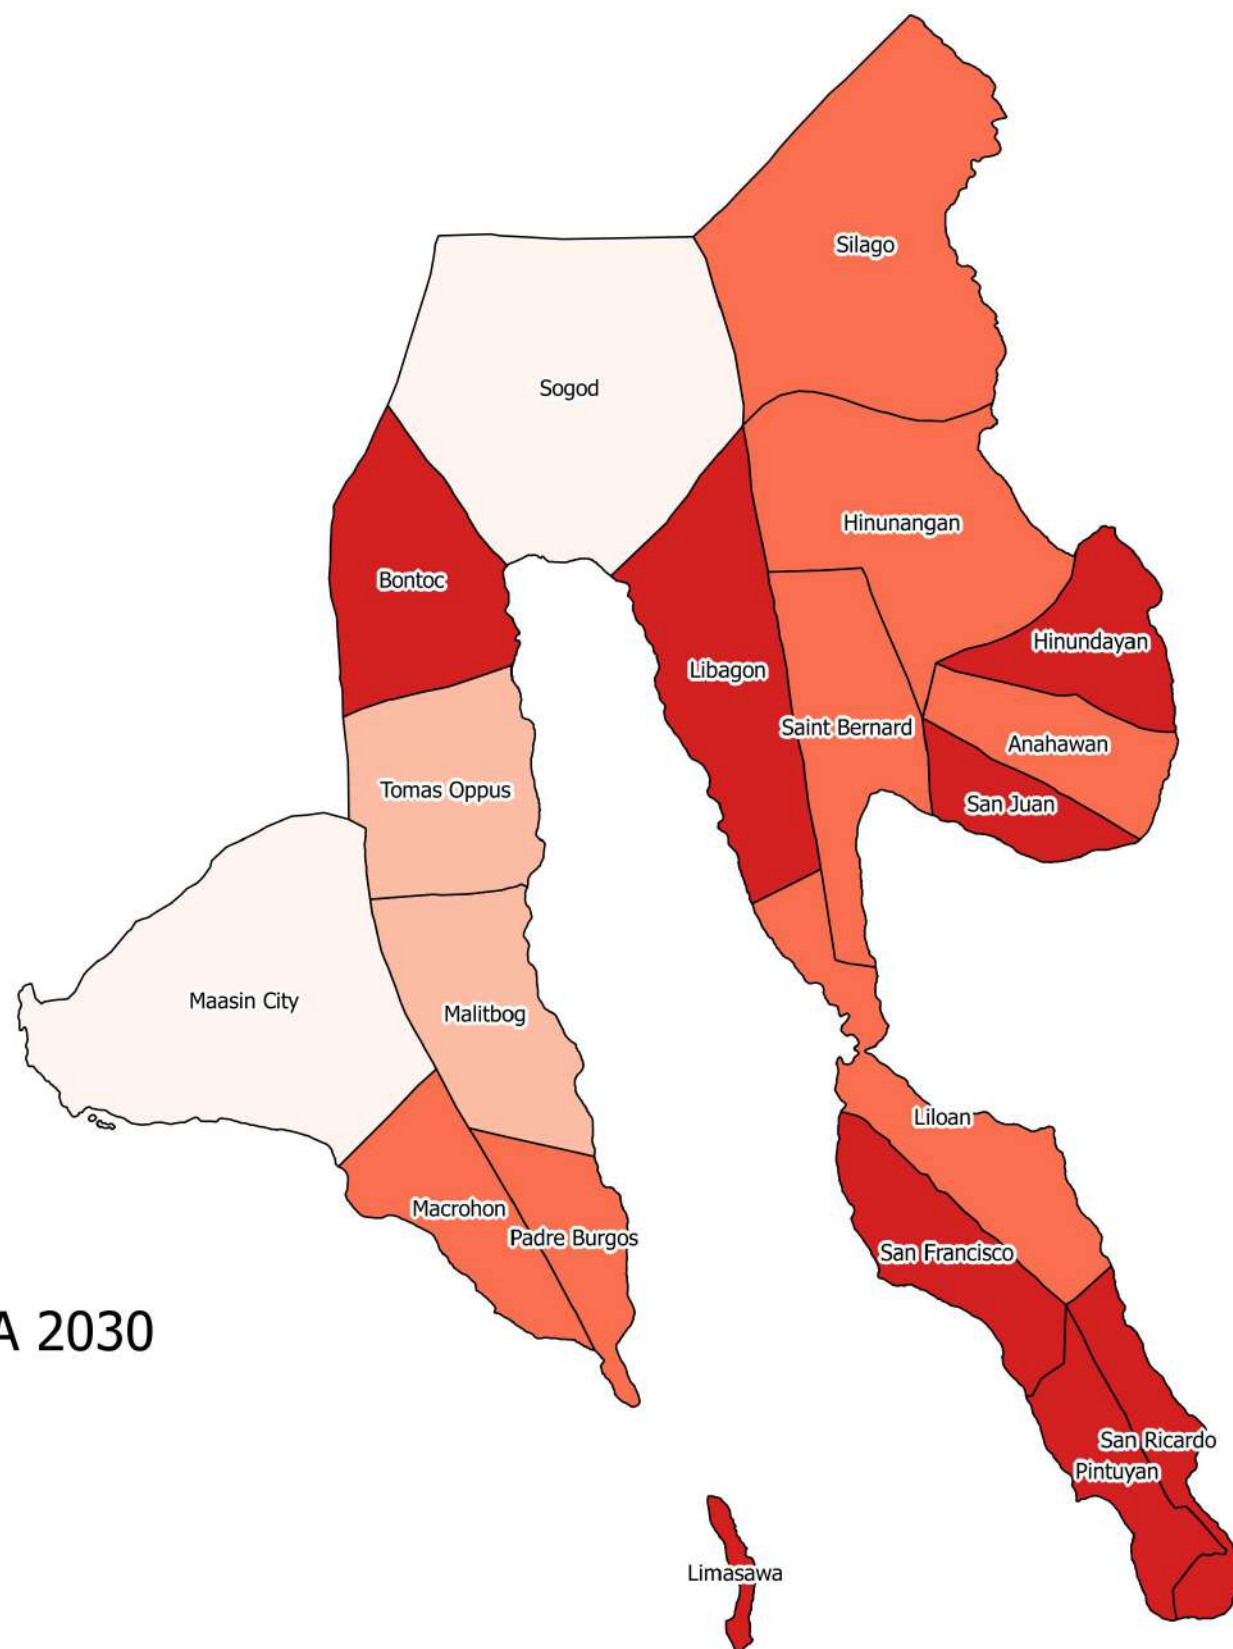

Legend

Irrigated Rice CRVA 2030

-  Very Low
-  Low
-  Moderate
-  High
-  Very High

MAIZE/CORN CRVA IN SOUTHERN LEYTE PROVINCE FOR THE YEAR 2030

Legend

Maize/Corn CRVA 2030

- Very Low
- Low
- Moderate
- High
- Very High

PAKBET VEGETABLES CRVA IN SOUTHERN LEYTE PROVINCE FOR THE YEAR 2030

Legend

Pakbet Vegetables CRVA 2030

- Very Low
- Low
- Moderate
- High
- Very High

RAINFED RICE CRVA IN SOUTHERN LEYTE PROVINCE FOR THE YEAR 2030

Legend

Rainfed Rice CRVA 2030

- Very Low
- Low
- Moderate
- High
- Very High

UPLAND RICE CRVA IN SOUTHERN LEYTE PROVINCE FOR THE YEAR 2030

Legend

Upland Rice CRVA 2030

- Very Low
- Low
- Moderate
- High
- Very High