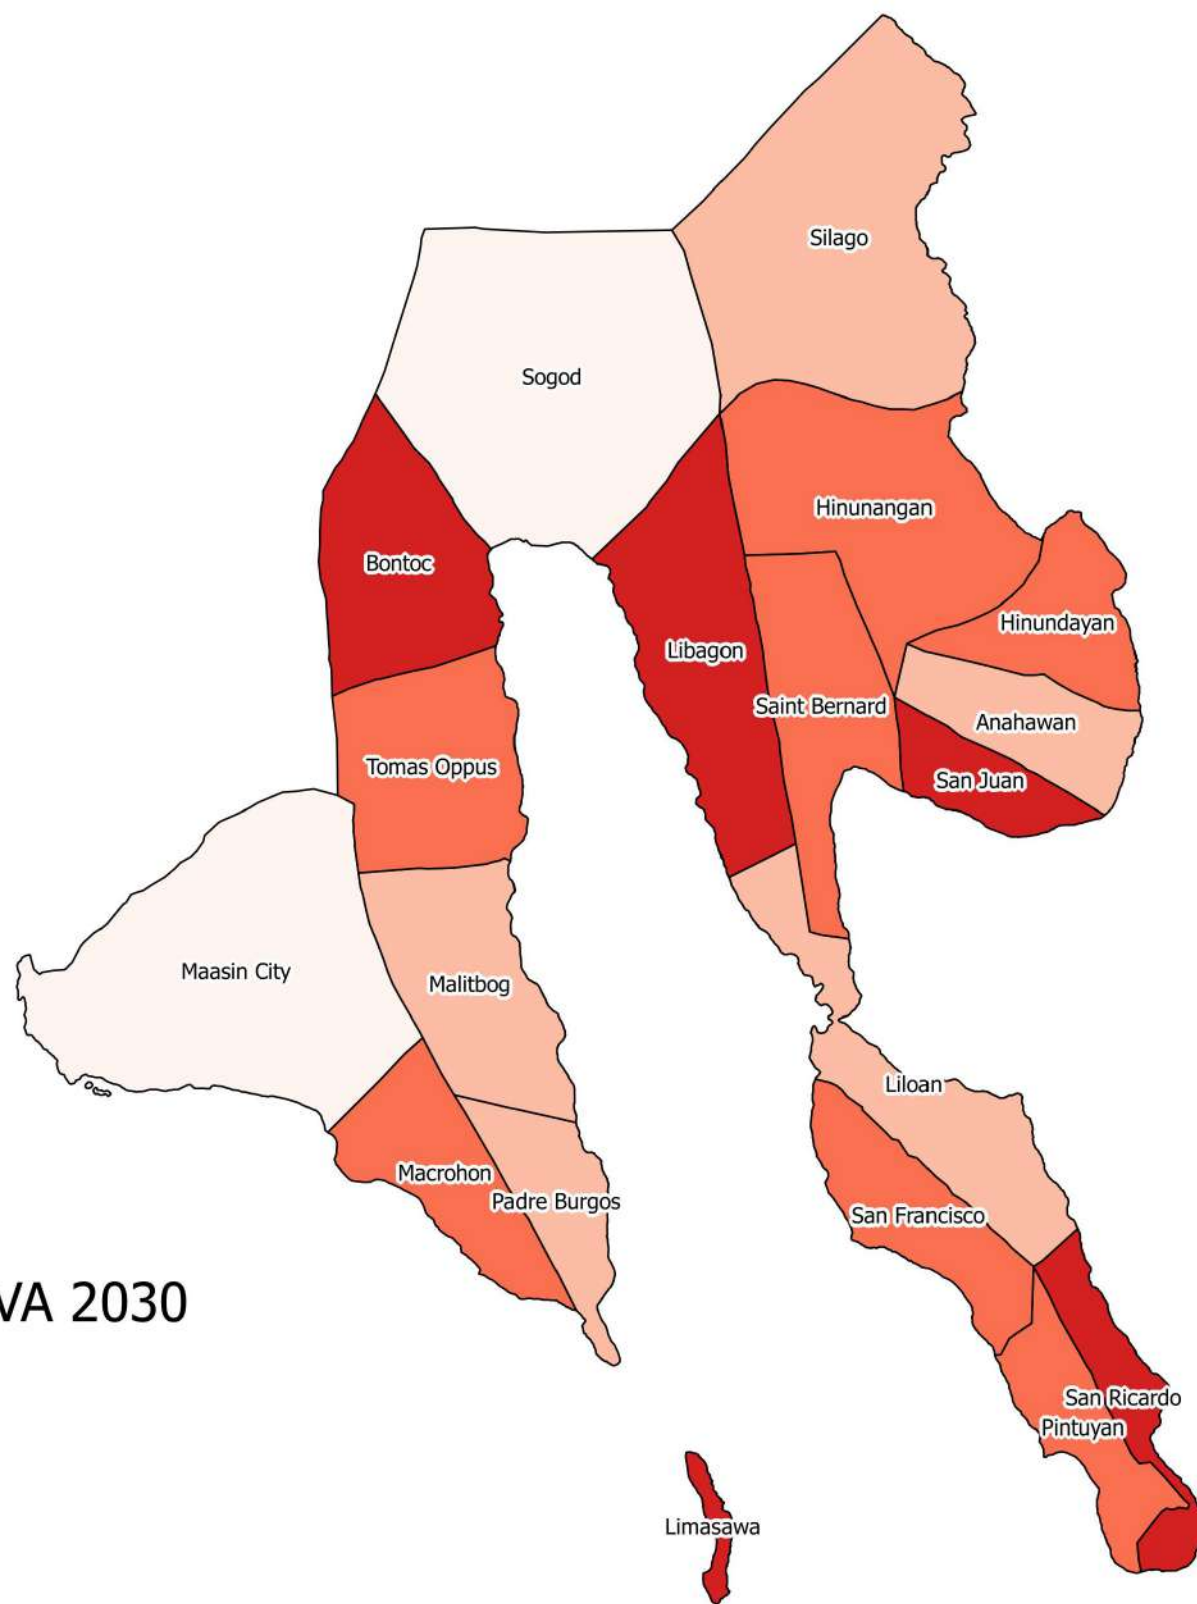

Legend

Palawan CRVA 2030

- Very Low
- Low
- Moderate
- High
- Very High

PEANUT CRVA IN SOUTHERN LEYTE PROVINCE FOR THE YEAR 2030

Legend

Peanut CRVA 2030

- Very Low
- Low
- Moderate
- High
- Very High

PILI CRVA IN SOUTHERN LEYTE PROVINCE FOR THE YEAR 2030

Legend

Pili CRVA 2030

- Very Low
- Low
- Moderate
- High
- Very High

PINEAPPLE CRVA IN SOUTHERN LEYTE PROVINCE FOR THE YEAR 2030

Legend

Pineapple CRVA 2030

- Very Low
- Low
- Moderate
- High
- Very High

SWEET POTATO CRVA IN SOUTHERN LEYTE PROVINCE FOR THE YEAR 2030

Legend

Sweet Potato CRVA 2030

- Very Low
- Low
- Moderate
- High
- Very High

TRICHANTHERA CRVA IN SOUTHERN LEYTE PROVINCE FOR THE YEAR 2030

Legend

Trichanthera CRVA 2030

-  Very Low
-  Low
-  Moderate
-  High
-  Very High