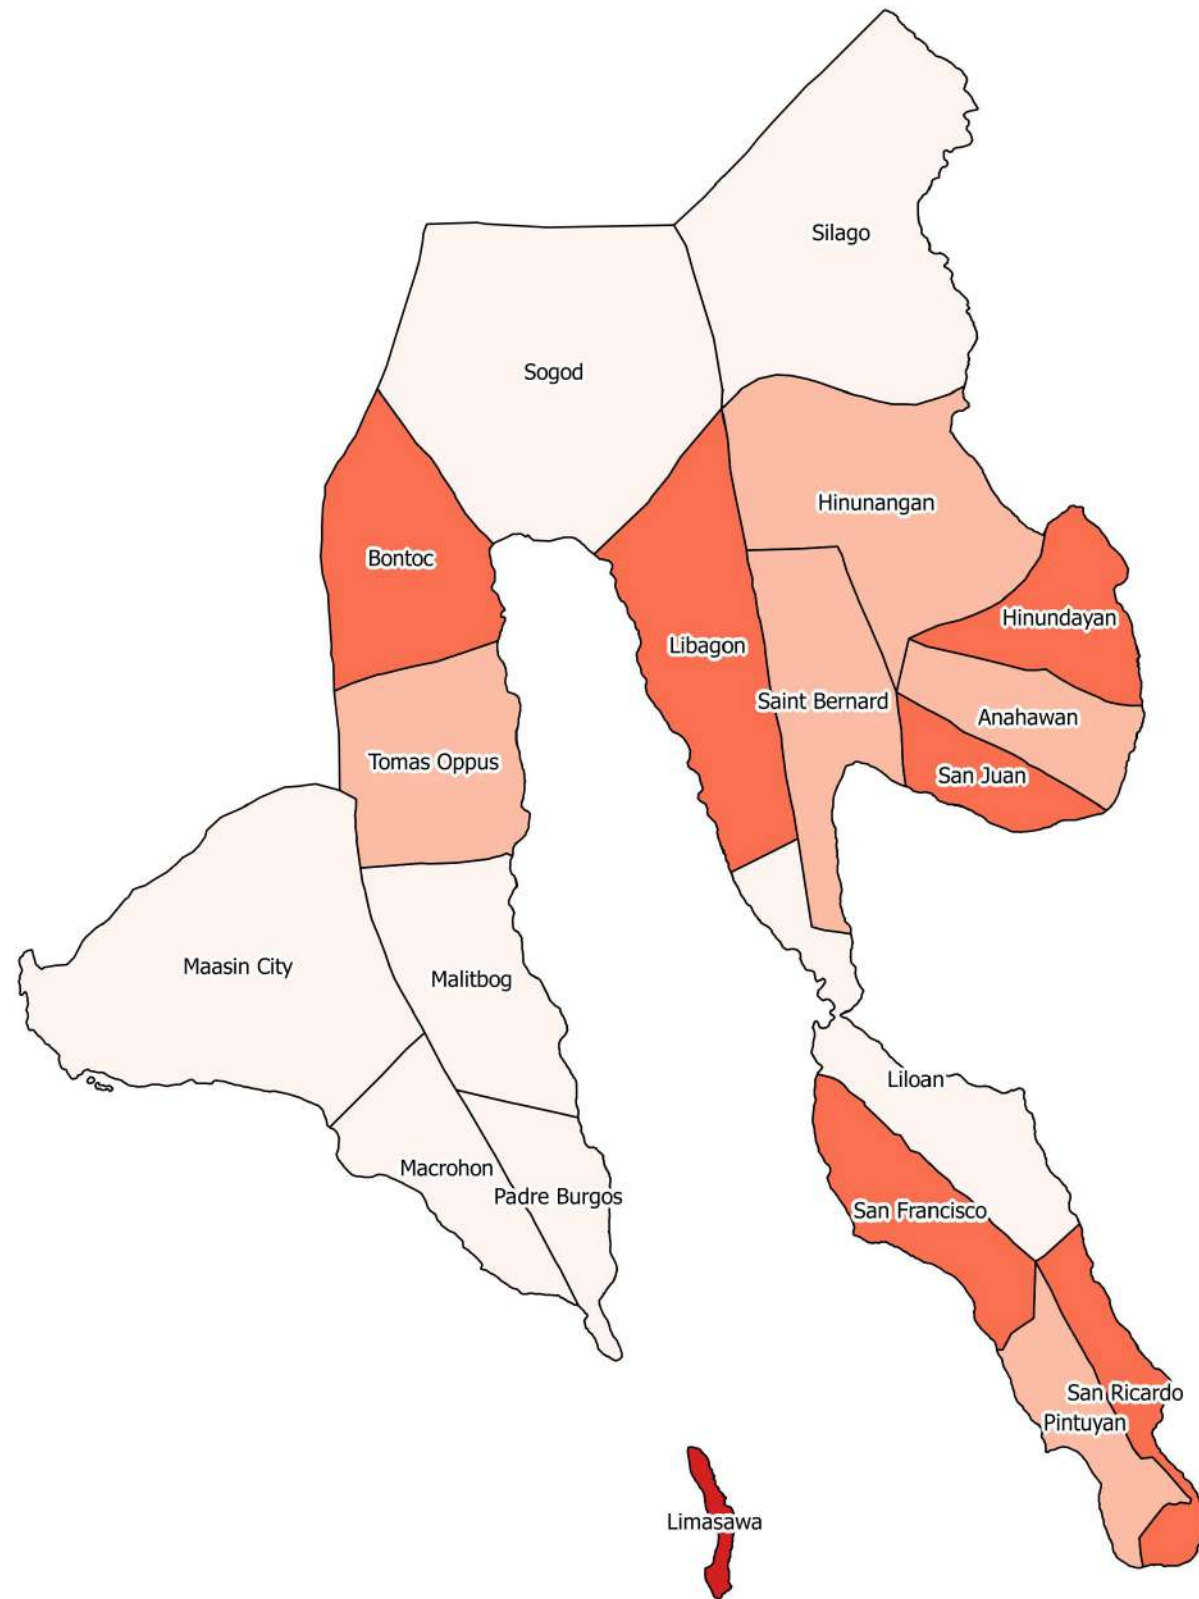

Legend

Palawan CRVA 2030

- Very Low
- Low
- Moderate
- High
- Very High

PEANUT CRVA IN SOUTHERN LEYTE PROVINCE FOR THE YEAR 2030

Legend

Peanut CRVA 2030

- Very Low
- Low
- Moderate
- High
- Very High

PILI CRVA IN SOUTHERN LEYTE PROVINCE FOR THE YEAR 2030

Legend

Pili CRVA 2030

- Very Low
- Low
- Moderate
- High
- Very High

PINEAPPLE CRVA IN SOUTHERN LEYTE PROVINCE FOR THE YEAR 2030

Legend

Pineapple CRVA 2030

- Very Low
- Low
- Moderate
- High
- Very High

SWEET POTATO CRVA IN SOUTHERN LEYTE PROVINCE FOR THE YEAR 2030

Legend

Sweet Potato CRVA 2030

- Very Low
- Low
- Moderate
- High
- Very High

TRICHANTHERA CRVA IN SOUTHERN LEYTE PROVINCE FOR THE YEAR 2030

Legend

Trichanthera CRVA 2030

-  Very Low
-  Low
-  Moderate
-  High
-  Very High