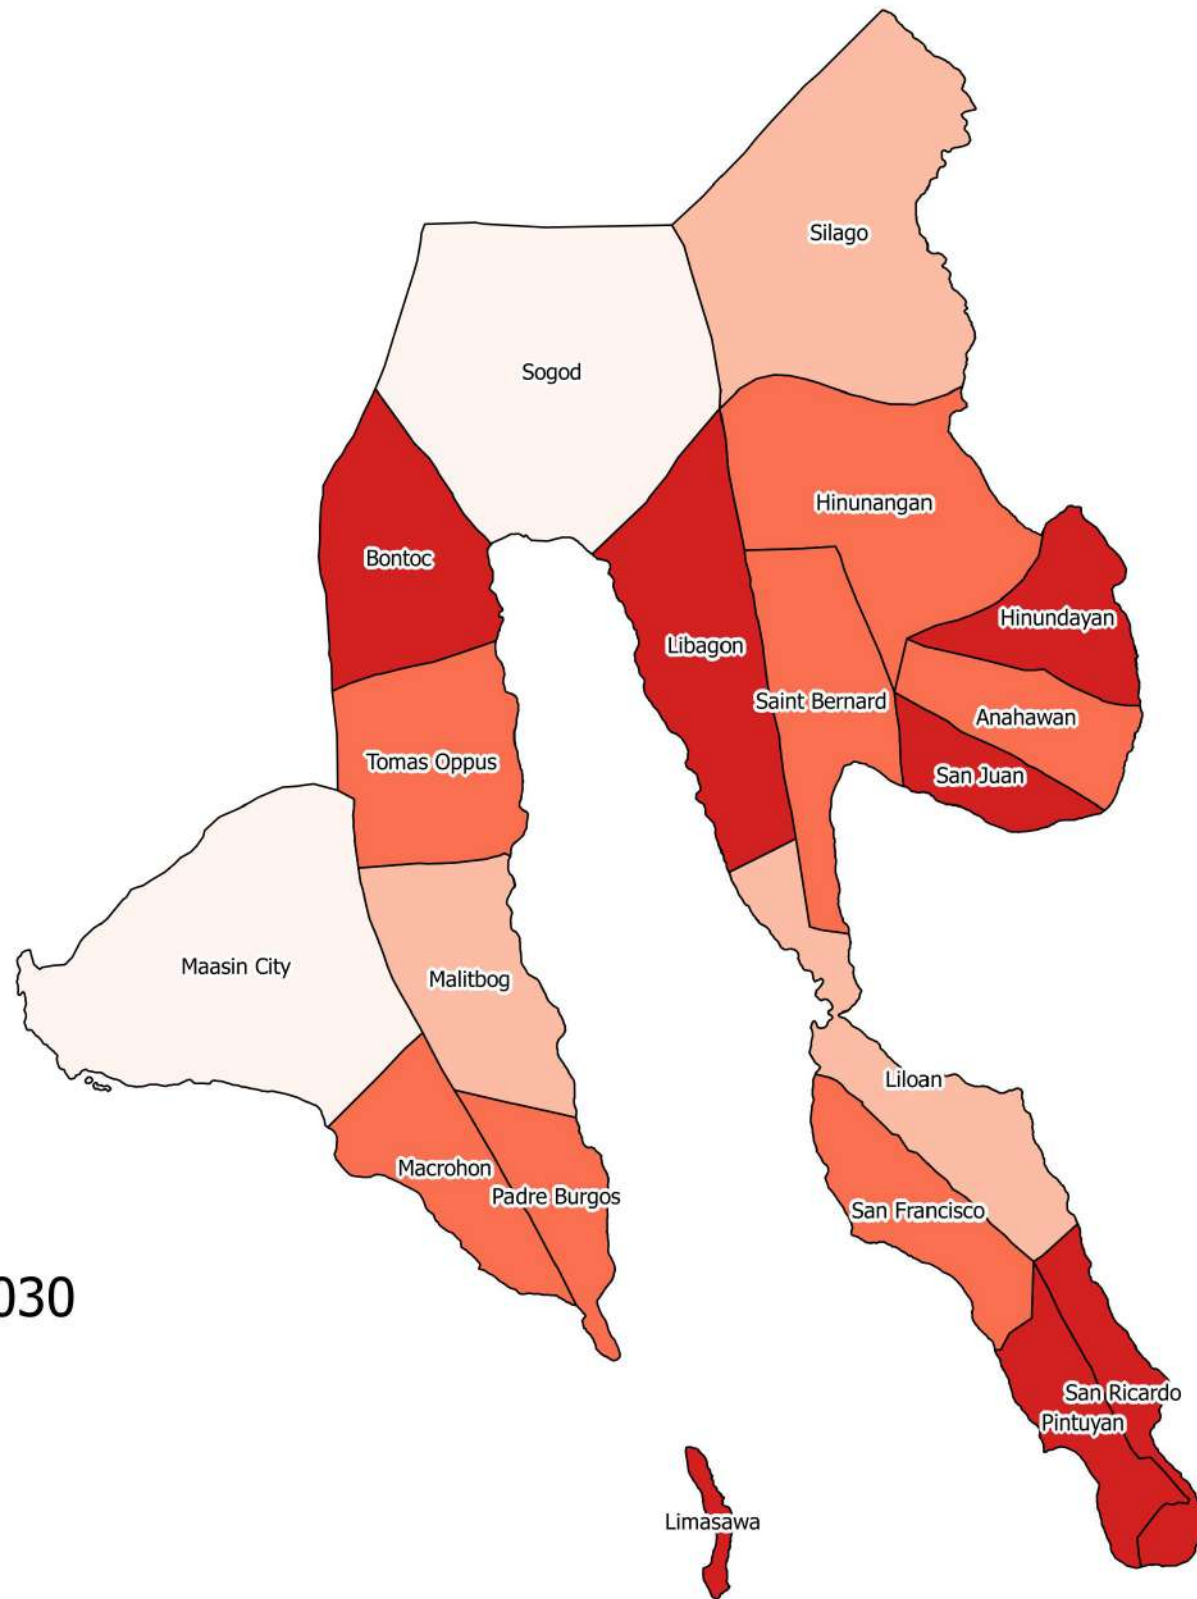

- Very Low
- Low
- Moderate
- High
- Very High

GABI CRVA IN SOUTHERN LEYTE PROVINCE FOR THE YEAR 2030

Legend

Gabi CRVA 2030

- Very Low
- Low
- Moderate
- High
- Very High

GINGER CRVA IN SOUTHERN LEYTE PROVINCE FOR THE YEAR 2030

Legend

Ginger CRVA 2030

- Very Low
- Low
- Moderate
- High
- Very High

JACKFRUIT CRVA IN SOUTHERN LEYTE PROVINCE FOR THE YEAR 2030

Legend

Jackfruit CRVA 2030

- Very Low
- Low
- Moderate
- High
- Very High

MUNGBEAN CRVA IN SOUTHERN LEYTE PROVINCE FOR THE YEAR 2030