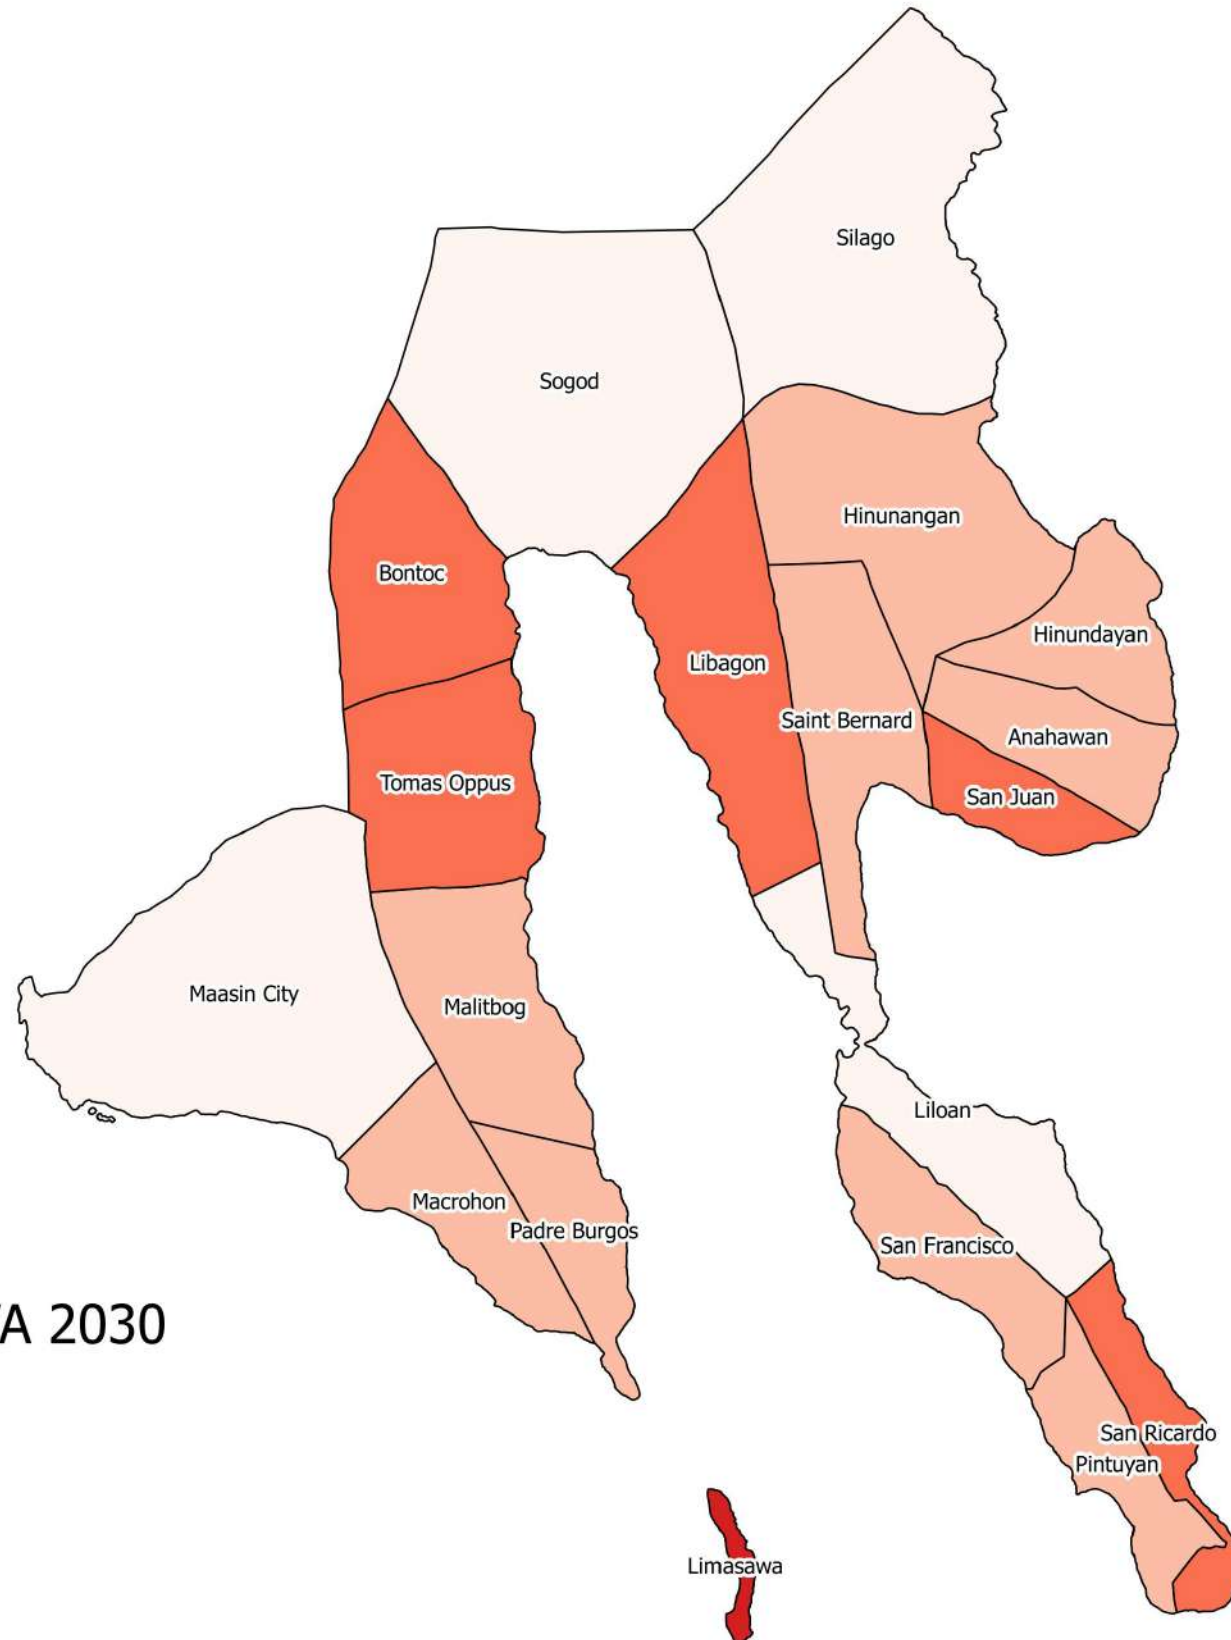

Legend

Irrigated Rice CRVA 2030

-  Very Low
-  Low
-  Moderate
-  High
-  Very High

MAIZE/CORN CRVA IN SOUTHERN LEYTE PROVINCE FOR THE YEAR 2030

Legend

Maize/Corn CRVA 2030

- Very Low
- Low
- Moderate
- High
- Very High

PAKBET VEGETABLES CRVA IN SOUTHERN LEYTE PROVINCE FOR THE YEAR 2030

Legend

Pakbet Vegetables CRVA 2030

- Very Low
- Low
- Moderate
- High
- Very High

RAINFED RICE CRVA IN SOUTHERN LEYTE PROVINCE FOR THE YEAR 2030

Legend

Rainfed Rice CRVA 2030

- Very Low
- Low
- Moderate
- High
- Very High

UPLAND RICE CRVA IN SOUTHERN LEYTE PROVINCE FOR THE YEAR 2030

Legend

Upland Rice CRVA 2030

- Very Low
- Low
- Moderate
- High
- Very High