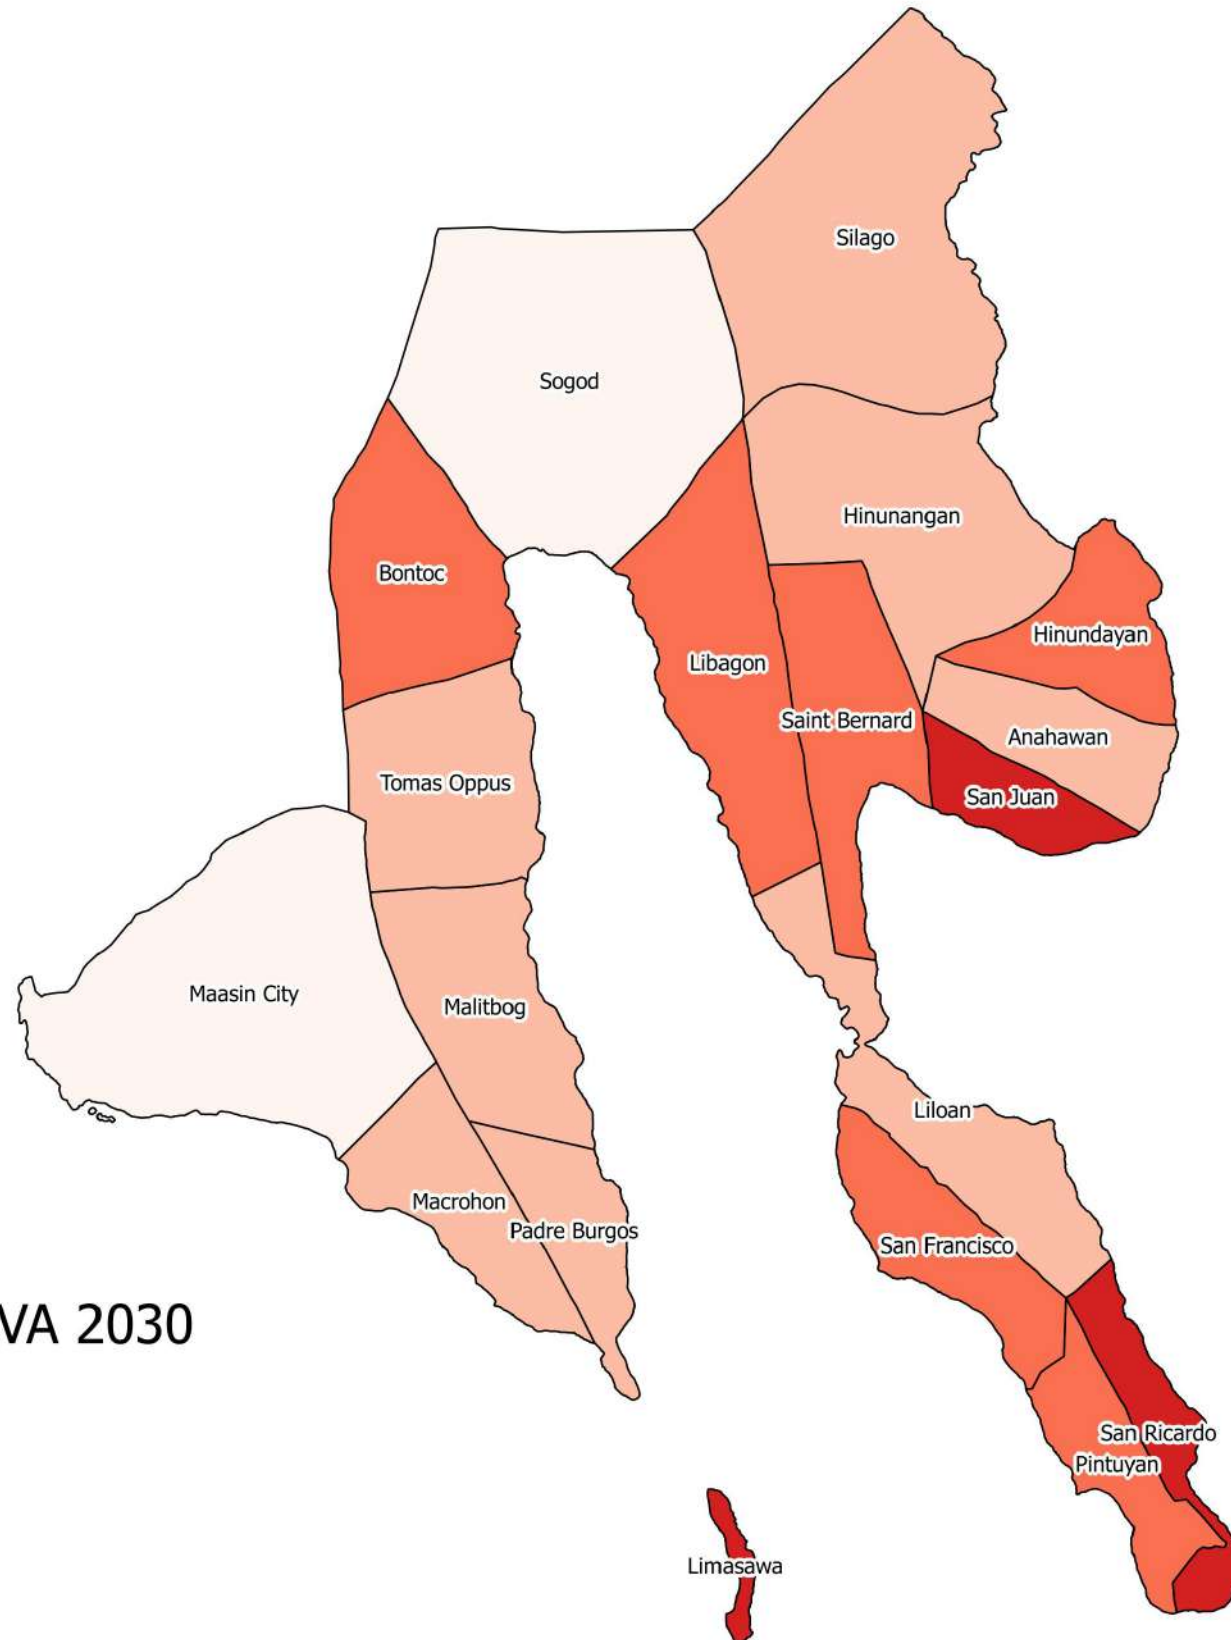

ABACA CRVA IN SOUTHERN LEYTE PROVINCE FOR THE YEAR 2030

Legend

Abaca CRVA 2030

- Very Low
- Low
- Moderate
- High
- Very High

BANANA CRVA IN SOUTHERN LEYTE PROVINCE FOR THE YEAR 2030

Legend

Banana CRVA 2030

- Very Low
- Low
- Moderate
- High
- Very High

CACAO CRVA IN SOUTHERN LEYTE PROVINCE FOR THE YEAR 2030

Legend

Cacao CRVA 2030

- Very Low
- Low
- Moderate
- High
- Very High

IRRIGATED RICE CRVA IN SOUTHERN LEYTE PROVINCE FOR THE YEAR 2030

Legend

Irrigated Rice CRVA 2030

-  Very Low
-  Low
-  Moderate
-  High
-  Very High

MAIZE/CORN CRVA IN SOUTHERN LEYTE PROVINCE FOR THE YEAR 2030

Legend

Maize/Corn CRVA 2030

- Very Low
- Low
- Moderate
- High
- Very High