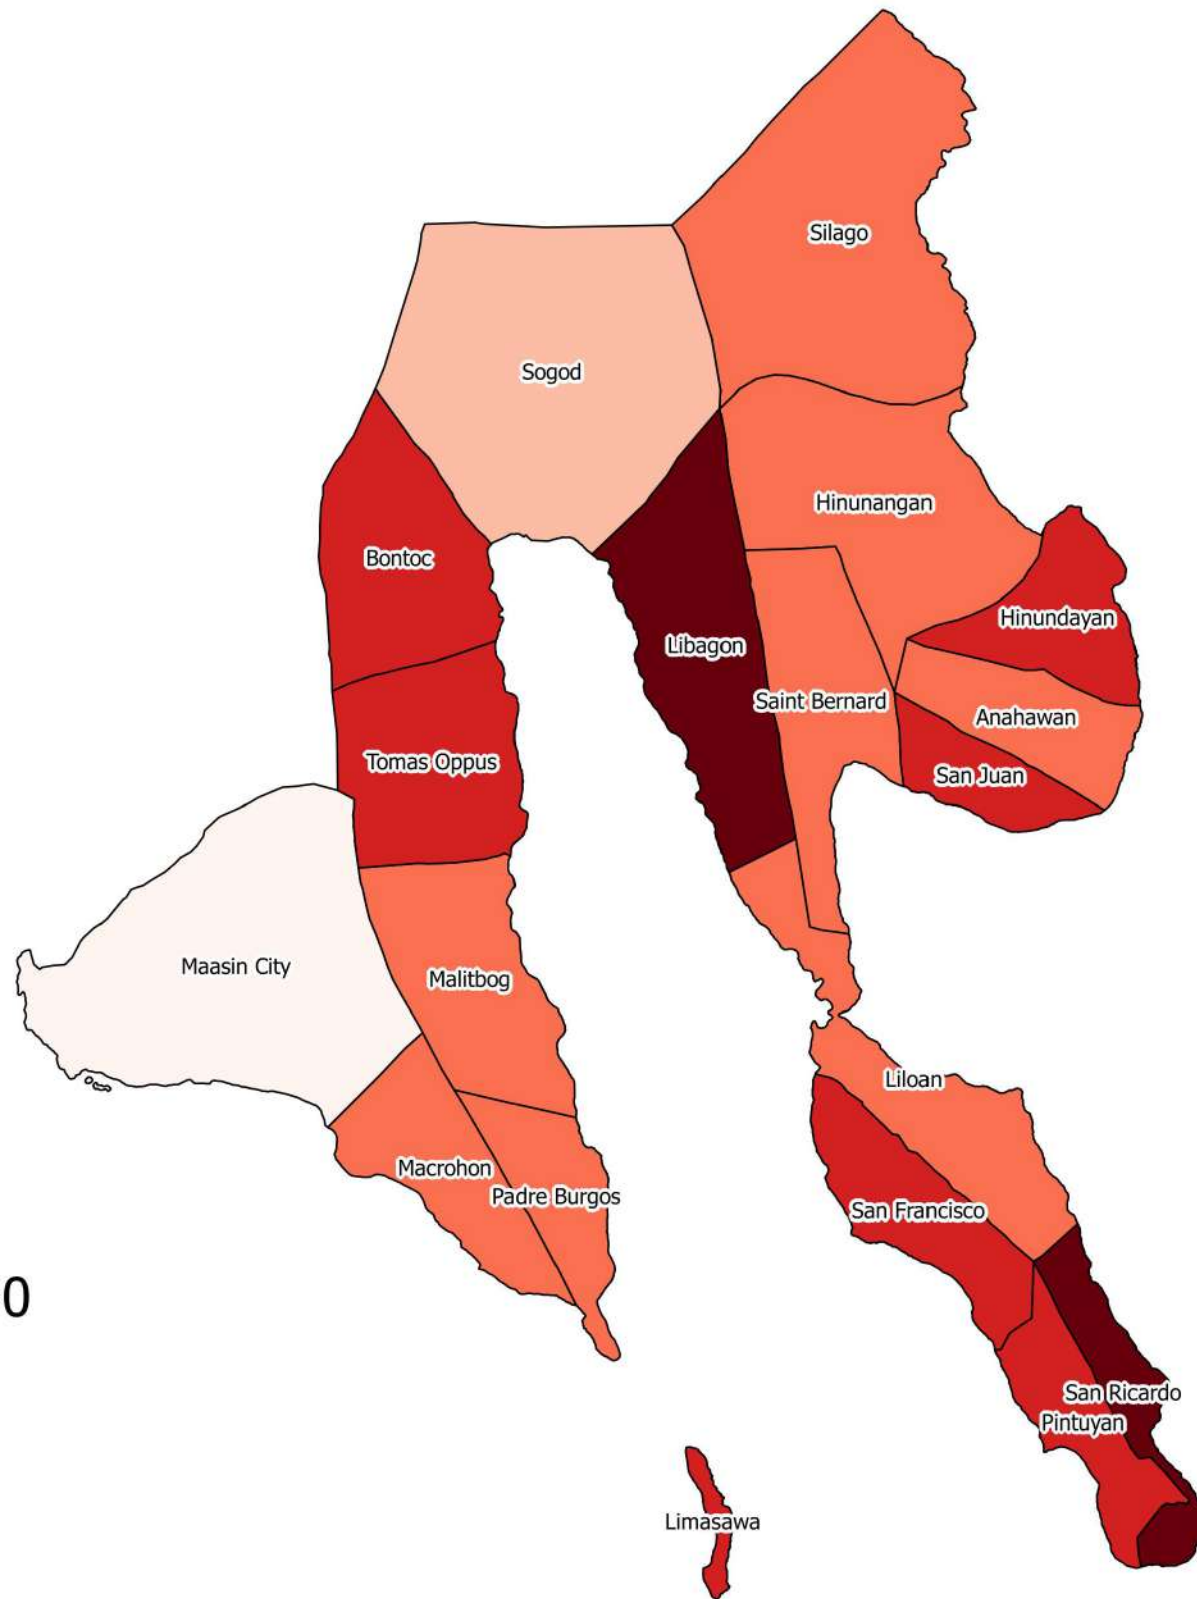

- Very Low
- Low
- Moderate
- High
- Very High

GABI CRVA IN SOUTHERN LEYTE PROVINCE FOR THE YEAR 2030

Legend

Gabi CRVA 2030

- Very Low
- Low
- Moderate
- High
- Very High

GINGER CRVA IN SOUTHERN LEYTE PROVINCE FOR THE YEAR 2030

Legend

Ginger CRVA 2030

- Very Low
- Low
- Moderate
- High
- Very High

JACKFRUIT CRVA IN SOUTHERN LEYTE PROVINCE FOR THE YEAR 2030

Legend

Jackfruit CRVA 2030

- Very Low
- Low
- Moderate
- High
- Very High

MUNGBEAN CRVA IN SOUTHERN LEYTE PROVINCE FOR THE YEAR 2030