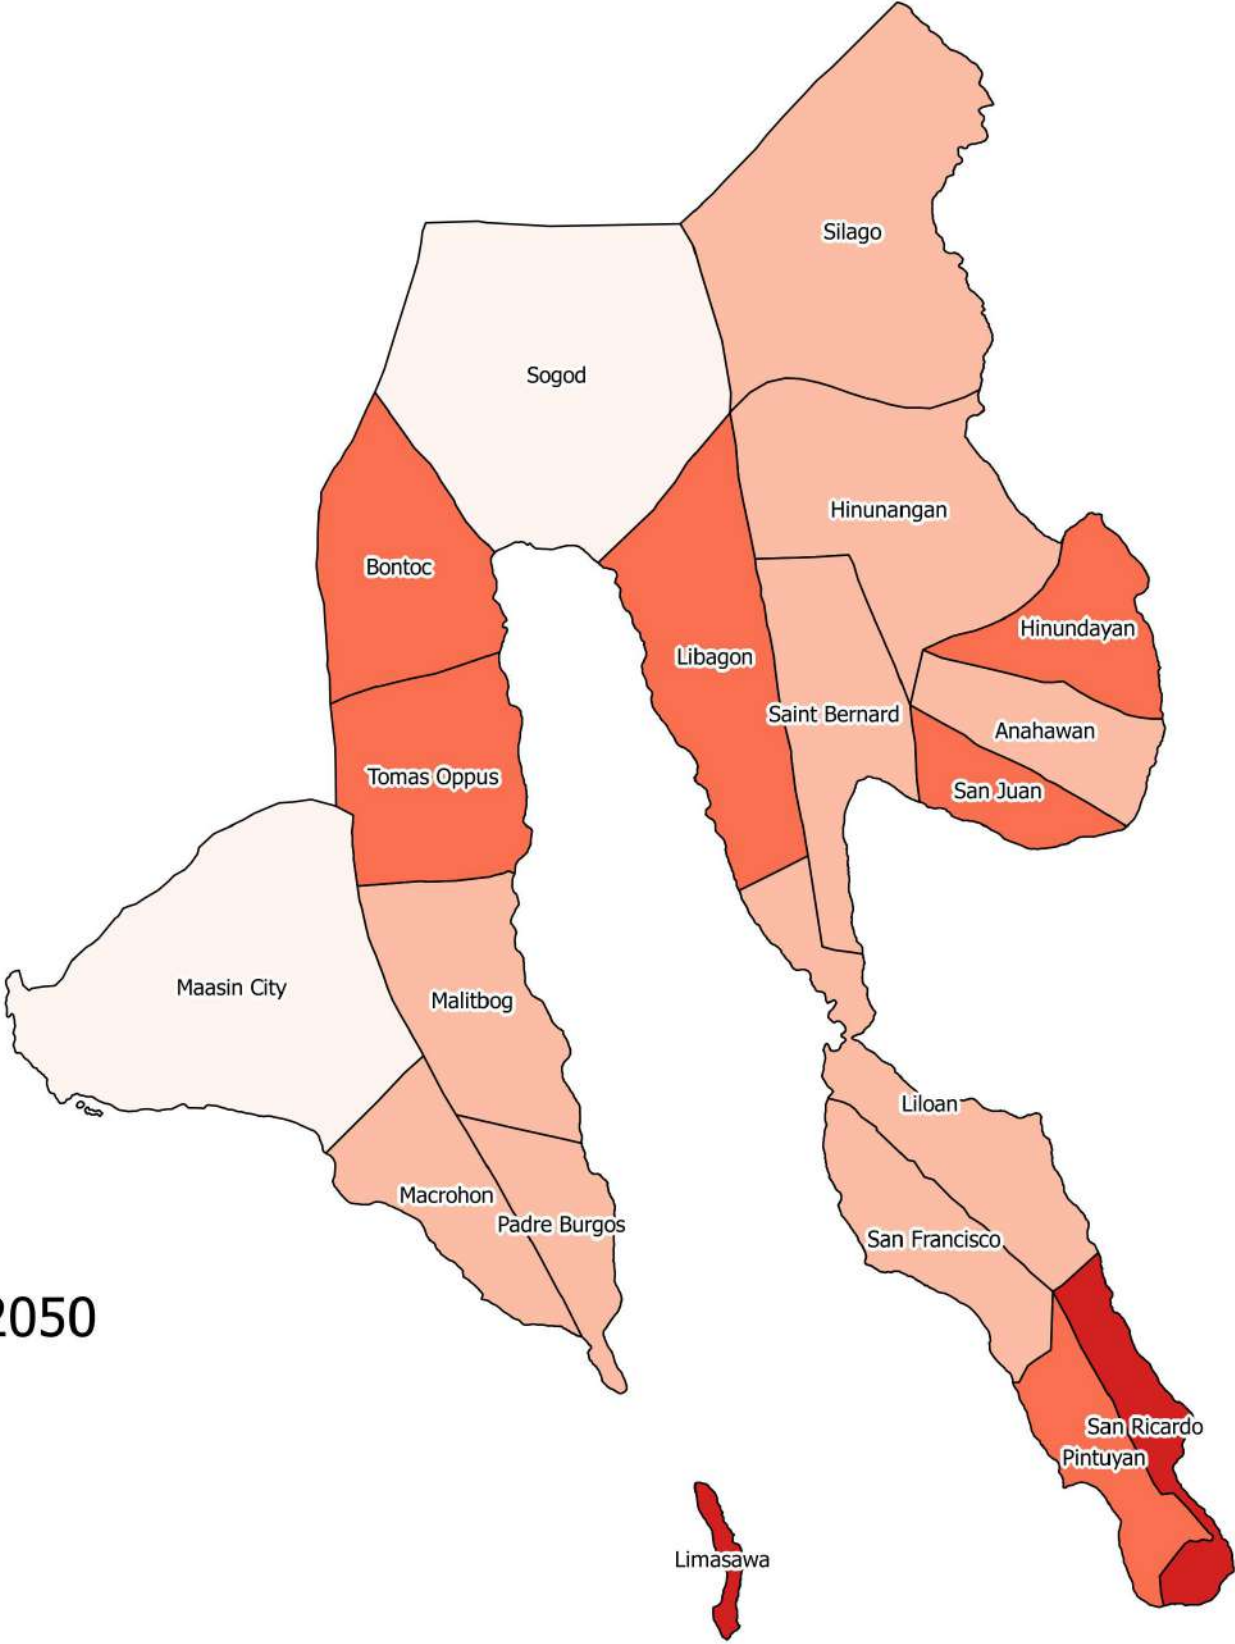

- Very Low
- Low
- Moderate
- High
- Very High

GABI CRVA IN SOUTHERN LEYTE PROVINCE FOR THE YEAR 2030

Legend

Gabi CRVA 2030

- Very Low
- Low
- Moderate
- High
- Very High

GINGER CRVA IN SOUTHERN LEYTE PROVINCE FOR THE YEAR 2030

Legend

Ginger CRVA 2030

- Very Low
- Low
- Moderate
- High
- Very High

JACKFRUIT CRVA IN SOUTHERN LEYTE PROVINCE FOR THE YEAR 2030

Legend

Jackfruit CRVA 2030

- Very Low
- Low
- Moderate
- High
- Very High

MUNGBEAN CRVA IN SOUTHERN LEYTE PROVINCE FOR THE YEAR 2030