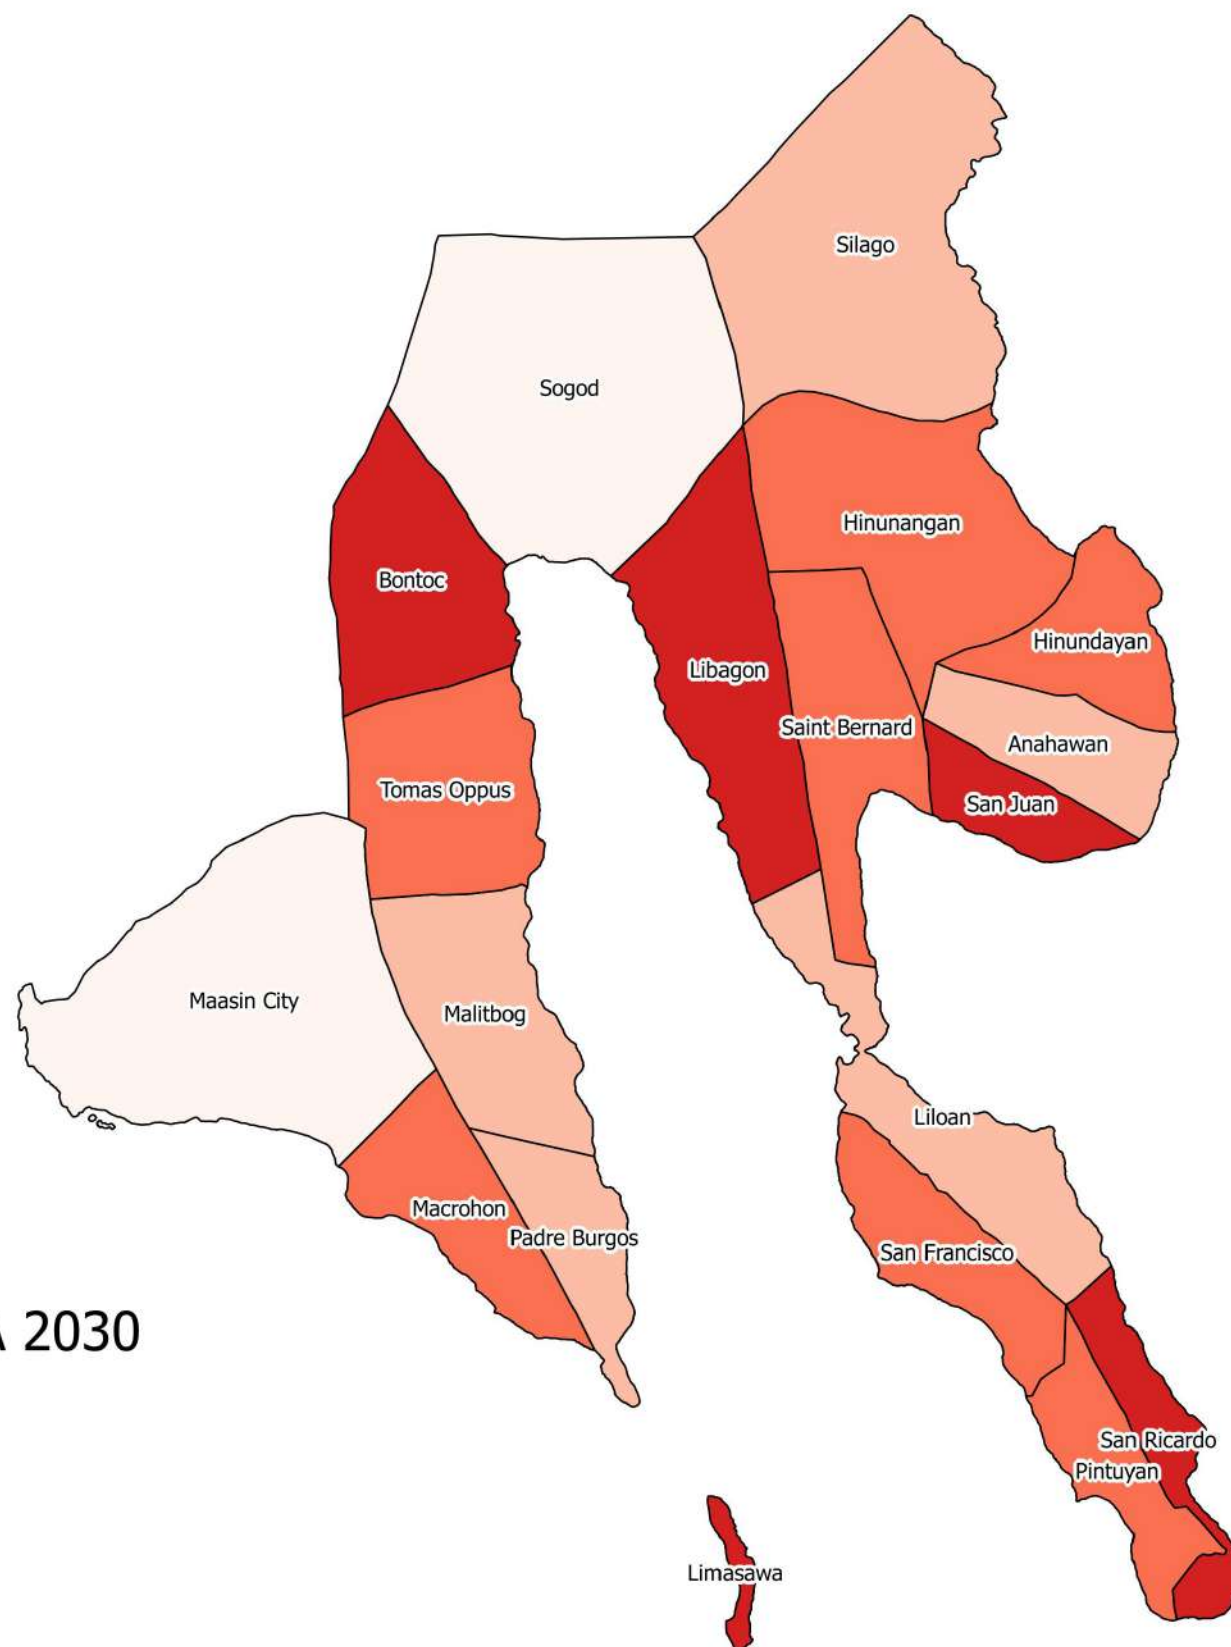

ABACA CRVA IN SOUTHERN LEYTE PROVINCE FOR THE YEAR 2030

Legend

Abaca CRVA 2030

- Very Low
- Low
- Moderate
- High
- Very High

BANANA CRVA IN SOUTHERN LEYTE PROVINCE FOR THE YEAR 2030

Legend

Banana CRVA 2030

- Very Low
- Low
- Moderate
- High
- Very High

CACAO CRVA IN SOUTHERN LEYTE PROVINCE FOR THE YEAR 2030

Legend

Cacao CRVA 2030

- Very Low
- Low
- Moderate
- High
- Very High

IRRIGATED RICE CRVA IN SOUTHERN LEYTE PROVINCE FOR THE YEAR 2030

Legend

Irrigated Rice CRVA 2030

-  Very Low
-  Low
-  Moderate
-  High
-  Very High

MAIZE/CORN CRVA IN SOUTHERN LEYTE PROVINCE FOR THE YEAR 2030

Legend

Maize/Corn CRVA 2030

- Very Low
- Low
- Moderate
- High
- Very High