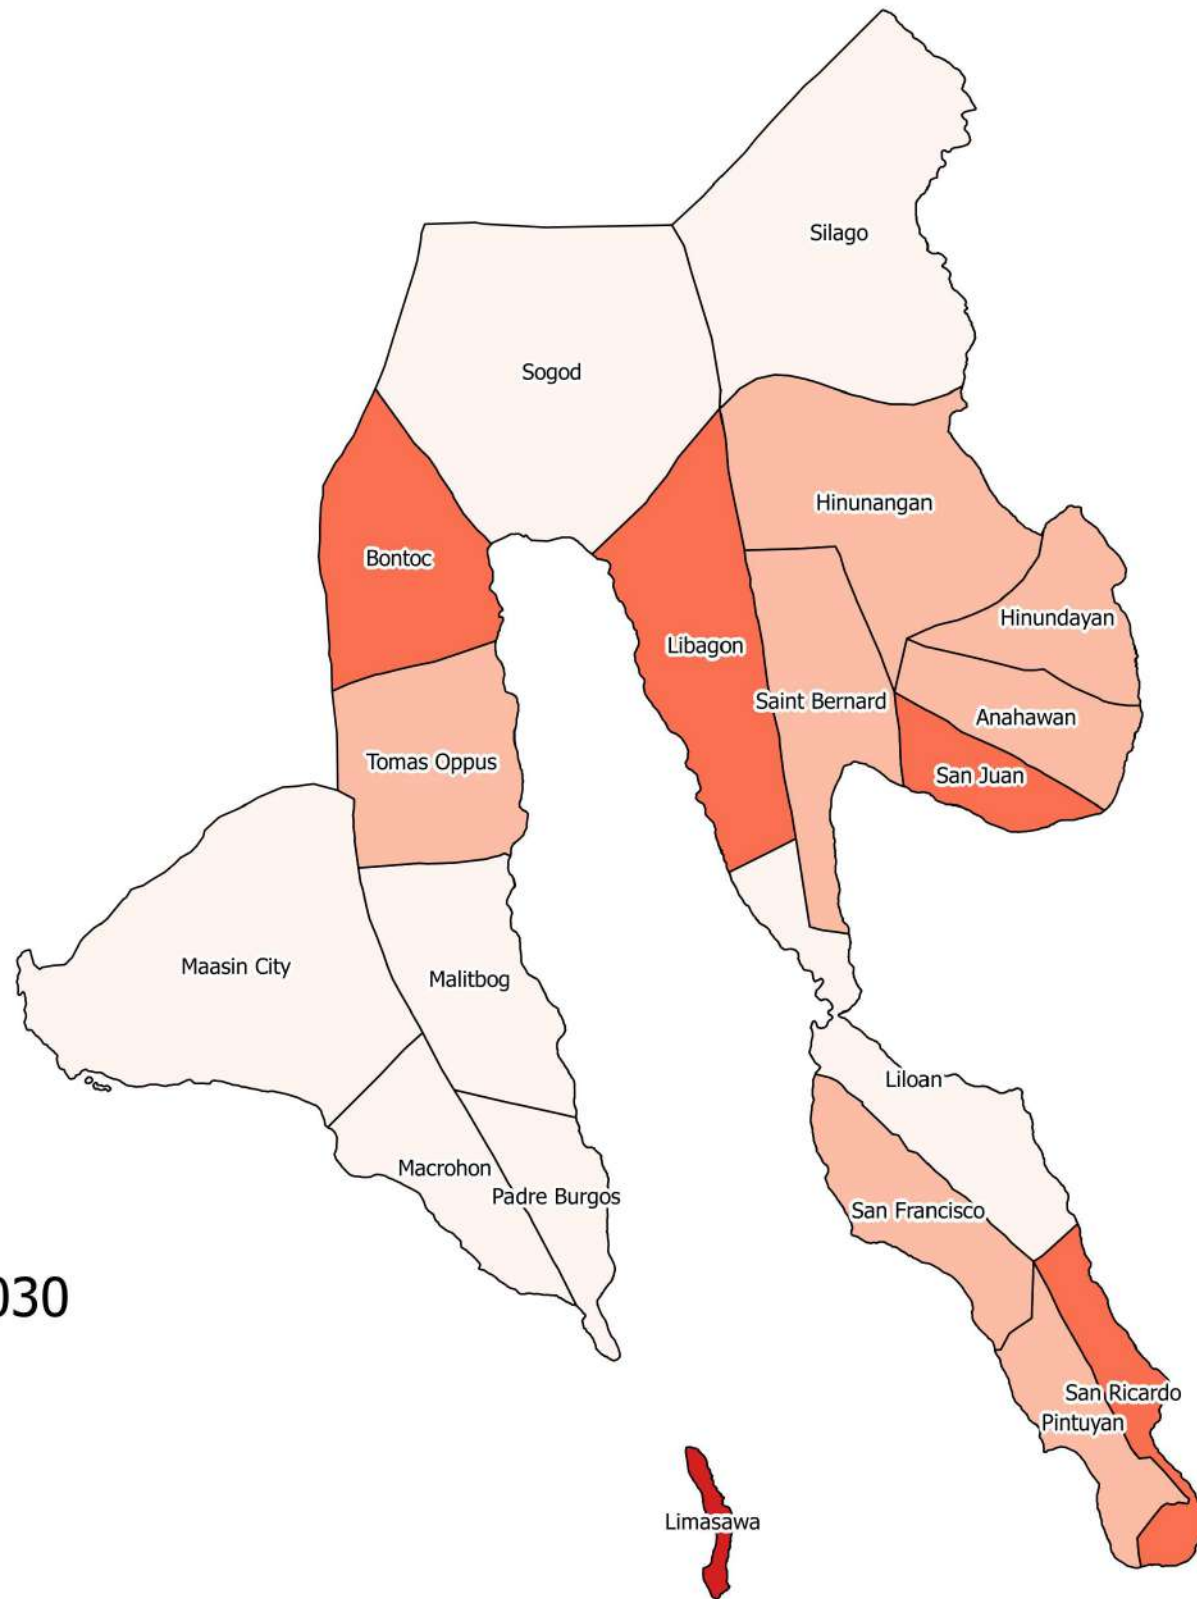

- Very Low
- Low
- Moderate
- High
- Very High

GABI CRVA IN SOUTHERN LEYTE PROVINCE FOR THE YEAR 2030

Legend

Gabi CRVA 2030

- Very Low
- Low
- Moderate
- High
- Very High

GINGER CRVA IN SOUTHERN LEYTE PROVINCE FOR THE YEAR 2030

Legend

Ginger CRVA 2030

- Very Low
- Low
- Moderate
- High
- Very High

JACKFRUIT CRVA IN SOUTHERN LEYTE PROVINCE FOR THE YEAR 2030

Legend

Jackfruit CRVA 2030

- Very Low
- Low
- Moderate
- High
- Very High

MUNGBEAN CRVA IN SOUTHERN LEYTE PROVINCE FOR THE YEAR 2030

Legend

Mungbean CRVA 2050

- Very Low
- Low
- Moderate
- High
- Very High

NAPIER CRVA IN SOUTHERN LEYTE PROVINCE FOR THE YEAR 2030

Legend

Napier CRVA 2030

- Very Low
- Low
- Moderate
- High
- Very High

PALAWAN CRVA IN SOUTHERN LEYTE PROVINCE FOR THE YEAR 2030

Legend

Palawan CRVA 2030

- Very Low
- Low
- Moderate
- High
- Very High

PEANUT CRVA IN SOUTHERN LEYTE PROVINCE FOR THE YEAR 2030

Legend

Peanut CRVA 2030

- Very Low
- Low
- Moderate
- High
- Very High

PILI CRVA IN SOUTHERN LEYTE PROVINCE FOR THE YEAR 2030