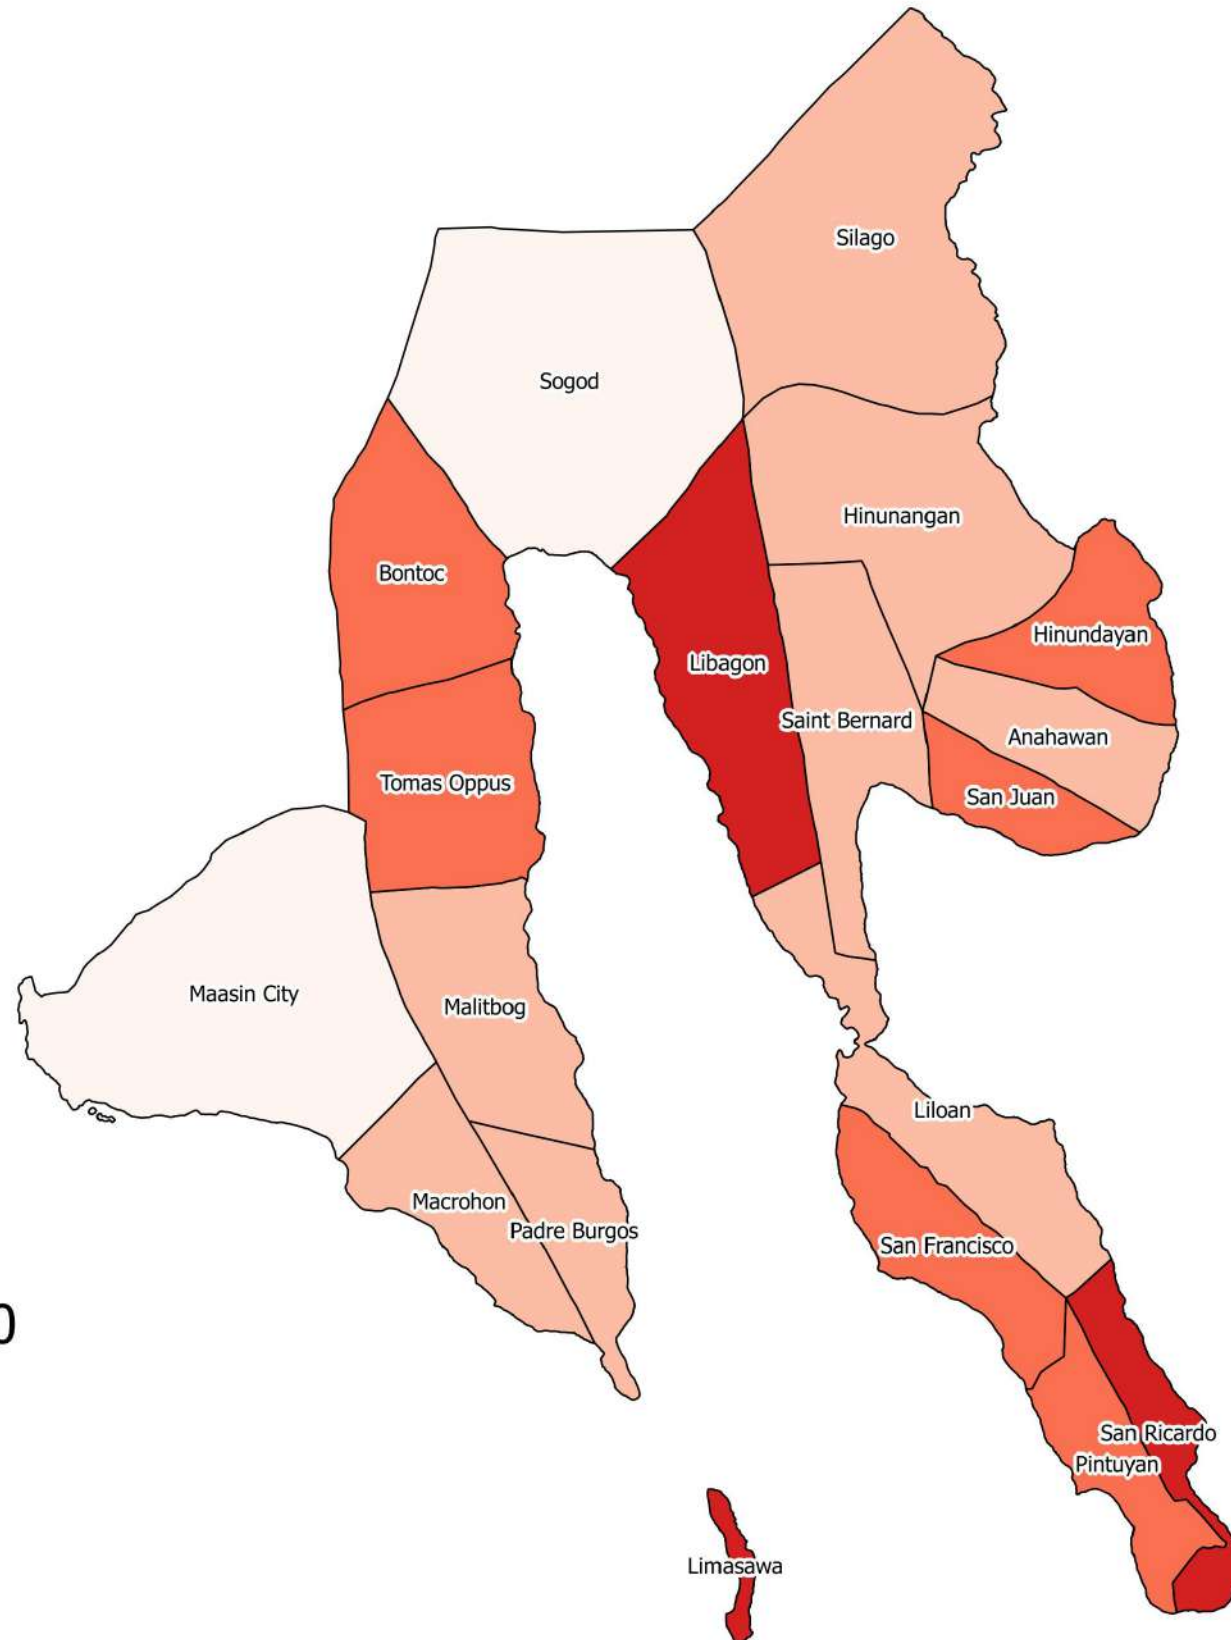

ABACA CRVA IN SOUTHERN LEYTE PROVINCE FOR THE YEAR 2030

Legend

Abaca CRVA 2030

- Very Low
- Low
- Moderate
- High
- Very High

BANANA CRVA IN SOUTHERN LEYTE PROVINCE FOR THE YEAR 2030

Legend

Banana CRVA 2030

- Very Low
- Low
- Moderate
- High
- Very High

CACAO CRVA IN SOUTHERN LEYTE PROVINCE FOR THE YEAR 2030

Legend

Cacao CRVA 2030

- Very Low
- Low
- Moderate
- High
- Very High

IRRIGATED RICE CRVA IN SOUTHERN LEYTE PROVINCE FOR THE YEAR 2030

Legend

Irrigated Rice CRVA 2030

-  Very Low
-  Low
-  Moderate
-  High
-  Very High

MAIZE/CORN CRVA IN SOUTHERN LEYTE PROVINCE FOR THE YEAR 2030

Legend

Maize/Corn CRVA 2030

- Very Low
- Low
- Moderate
- High
- Very High