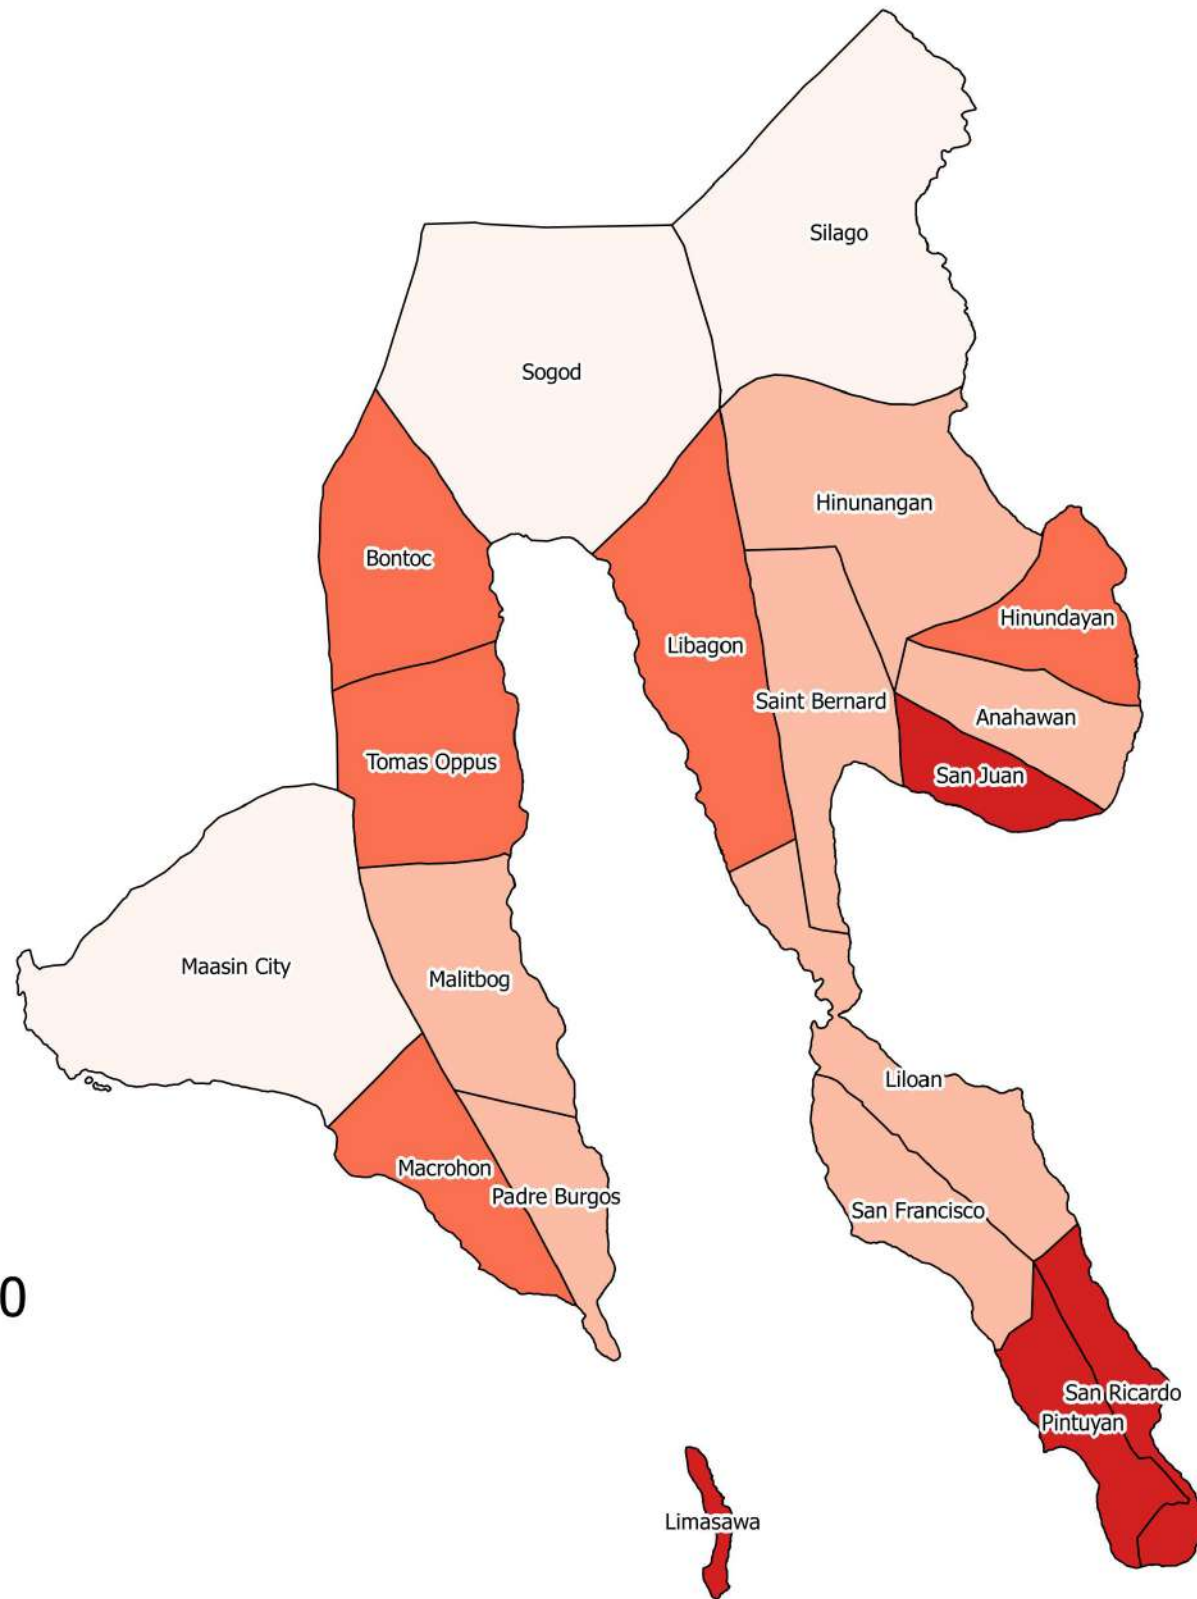

CASSAVA CRVA IN SOUTHERN LEYTE PROVINCE FOR THE YEAR 2030

Legend

Cassava CRVA 2030

- Very Low
- Low
- Moderate
- High
- Very High

COFFEE CRVA IN SOUTHERN LEYTE PROVINCE FOR THE YEAR 2030

Legend

Coffee CRVA 2030

- Very Low
- Low
- Moderate
- High
- Very High

GABI CRVA IN SOUTHERN LEYTE PROVINCE FOR THE YEAR 2030

Legend

Gabi CRVA 2030

- Very Low
- Low
- Moderate
- High
- Very High

GINGER CRVA IN SOUTHERN LEYTE PROVINCE FOR THE YEAR 2030

Legend

Ginger CRVA 2030

- Very Low
- Low
- Moderate
- High
- Very High

JACKFRUIT CRVA IN SOUTHERN LEYTE PROVINCE FOR THE YEAR 2030

Legend

Jackfruit CRVA 2030

- Very Low
- Low
- Moderate
- High
- Very High

MUNGBEAN CRVA IN SOUTHERN LEYTE PROVINCE FOR THE YEAR 2030