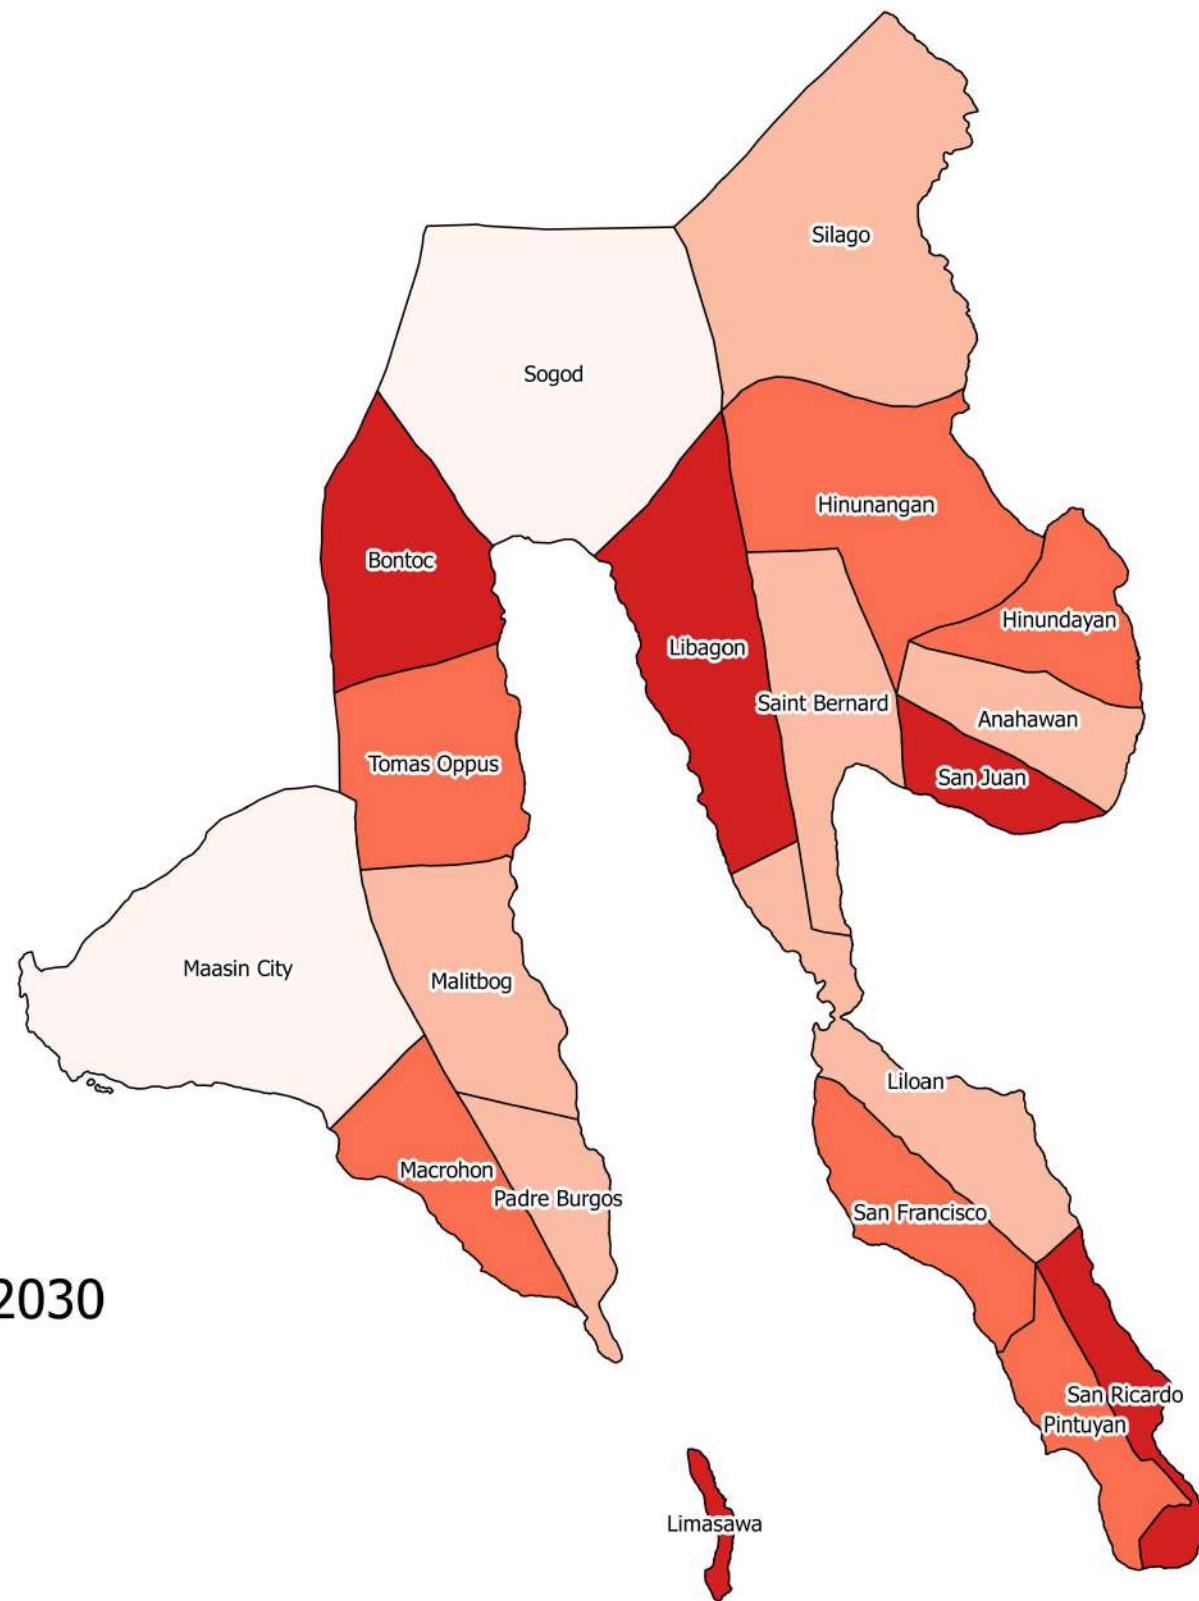

Legend

Palawan CRVA 2030

- Very Low
- Low
- Moderate
- High
- Very High

PEANUT CRVA IN SOUTHERN LEYTE PROVINCE FOR THE YEAR 2030

Legend

Peanut CRVA 2030

- Very Low
- Low
- Moderate
- High
- Very High

PILI CRVA IN SOUTHERN LEYTE PROVINCE FOR THE YEAR 2030

Legend

Pili CRVA 2030

- Very Low
- Low
- Moderate
- High
- Very High

PINEAPPLE CRVA IN SOUTHERN LEYTE PROVINCE FOR THE YEAR 2030

Legend

Pineapple CRVA 2030

- Very Low
- Low
- Moderate
- High
- Very High

SWEET POTATO CRVA IN SOUTHERN LEYTE PROVINCE FOR THE YEAR 2030

Legend

Sweet Potato CRVA 2030

- Very Low
- Low
- Moderate
- High
- Very High

TRICHANTHERA CRVA IN SOUTHERN LEYTE PROVINCE FOR THE YEAR 2030

Legend

Trichanthera CRVA 2030

-  Very Low
-  Low
-  Moderate
-  High
-  Very High