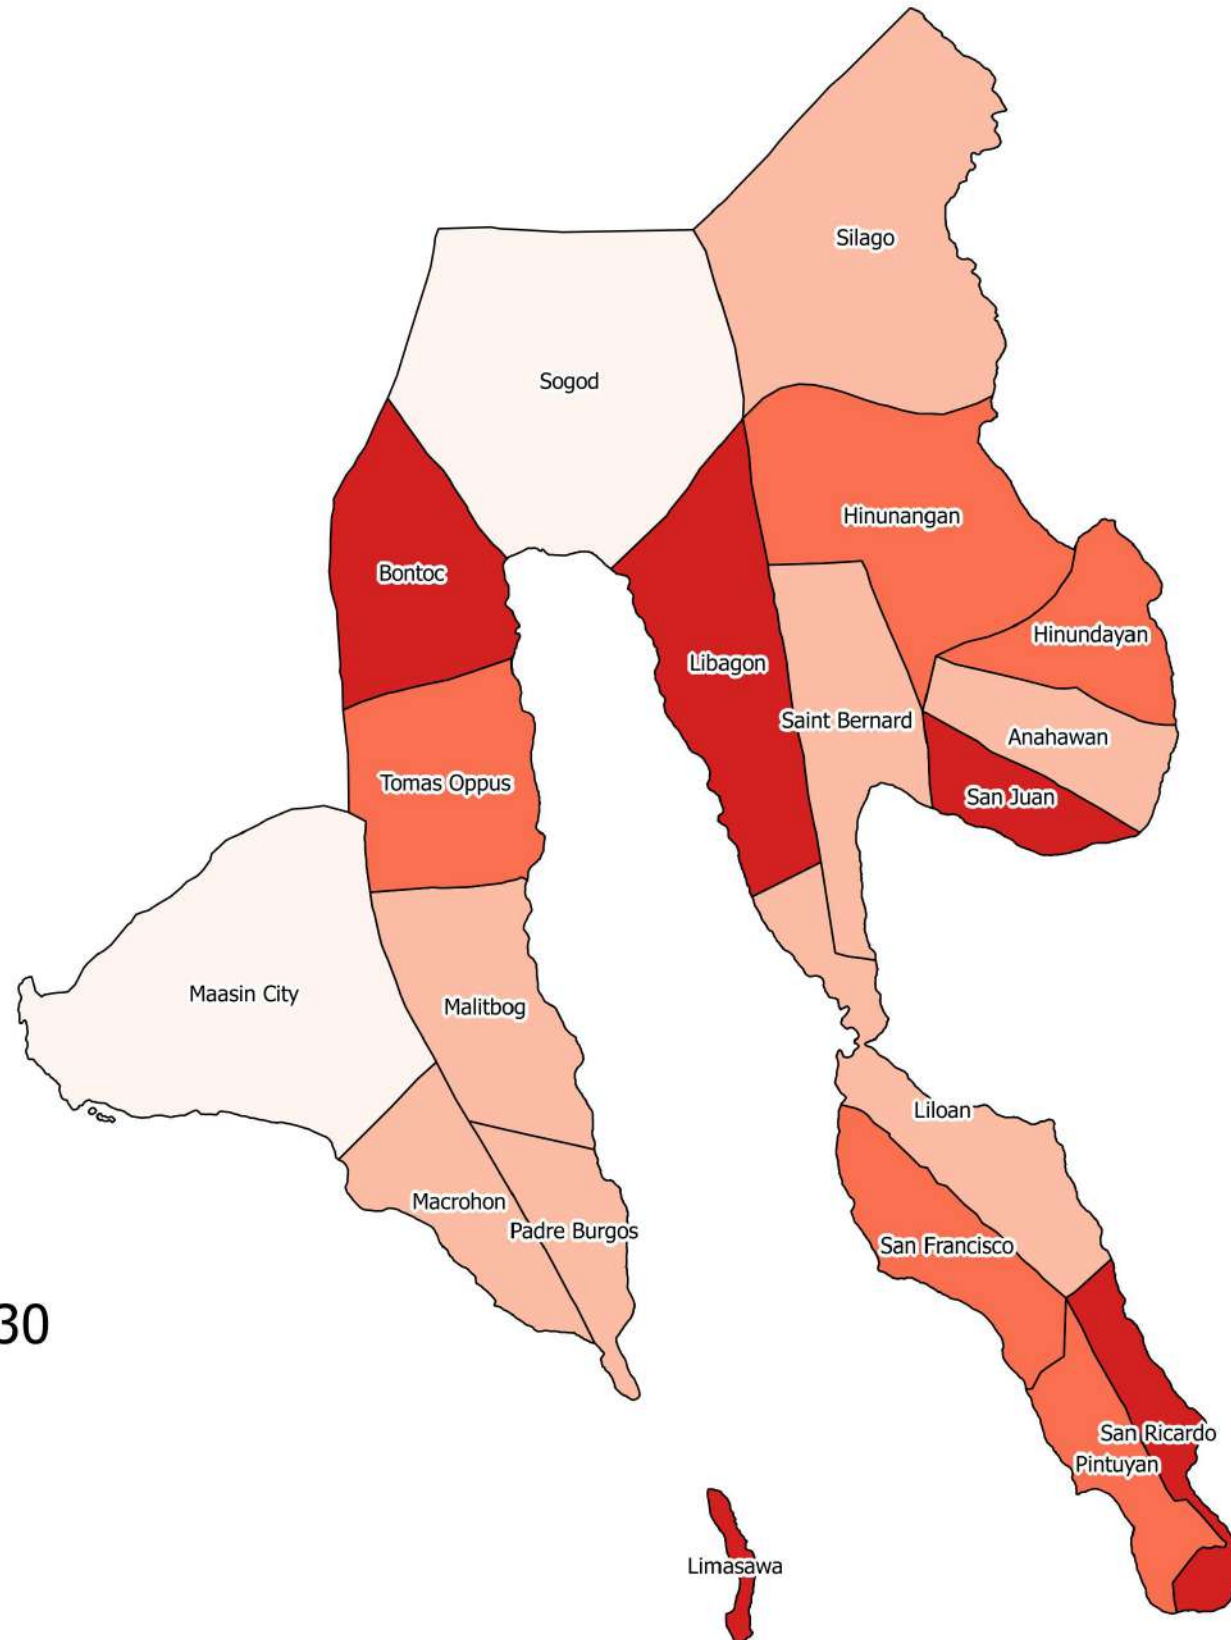

ABACA CRVA IN SOUTHERN LEYTE PROVINCE FOR THE YEAR 2030

Legend

Abaca CRVA 2030

- Very Low
- Low
- Moderate
- High
- Very High

BANANA CRVA IN SOUTHERN LEYTE PROVINCE FOR THE YEAR 2030

Legend

Banana CRVA 2030

- Very Low
- Low
- Moderate
- High
- Very High

CACAO CRVA IN SOUTHERN LEYTE PROVINCE FOR THE YEAR 2030

Legend

Cacao CRVA 2030

- Very Low
- Low
- Moderate
- High
- Very High

IRRIGATED RICE CRVA IN SOUTHERN LEYTE PROVINCE FOR THE YEAR 2030

Legend

Irrigated Rice CRVA 2030

-  Very Low
-  Low
-  Moderate
-  High
-  Very High

MAIZE/CORN CRVA IN SOUTHERN LEYTE PROVINCE FOR THE YEAR 2030

Legend

Maize/Corn CRVA 2030

- Very Low
- Low
- Moderate
- High
- Very High