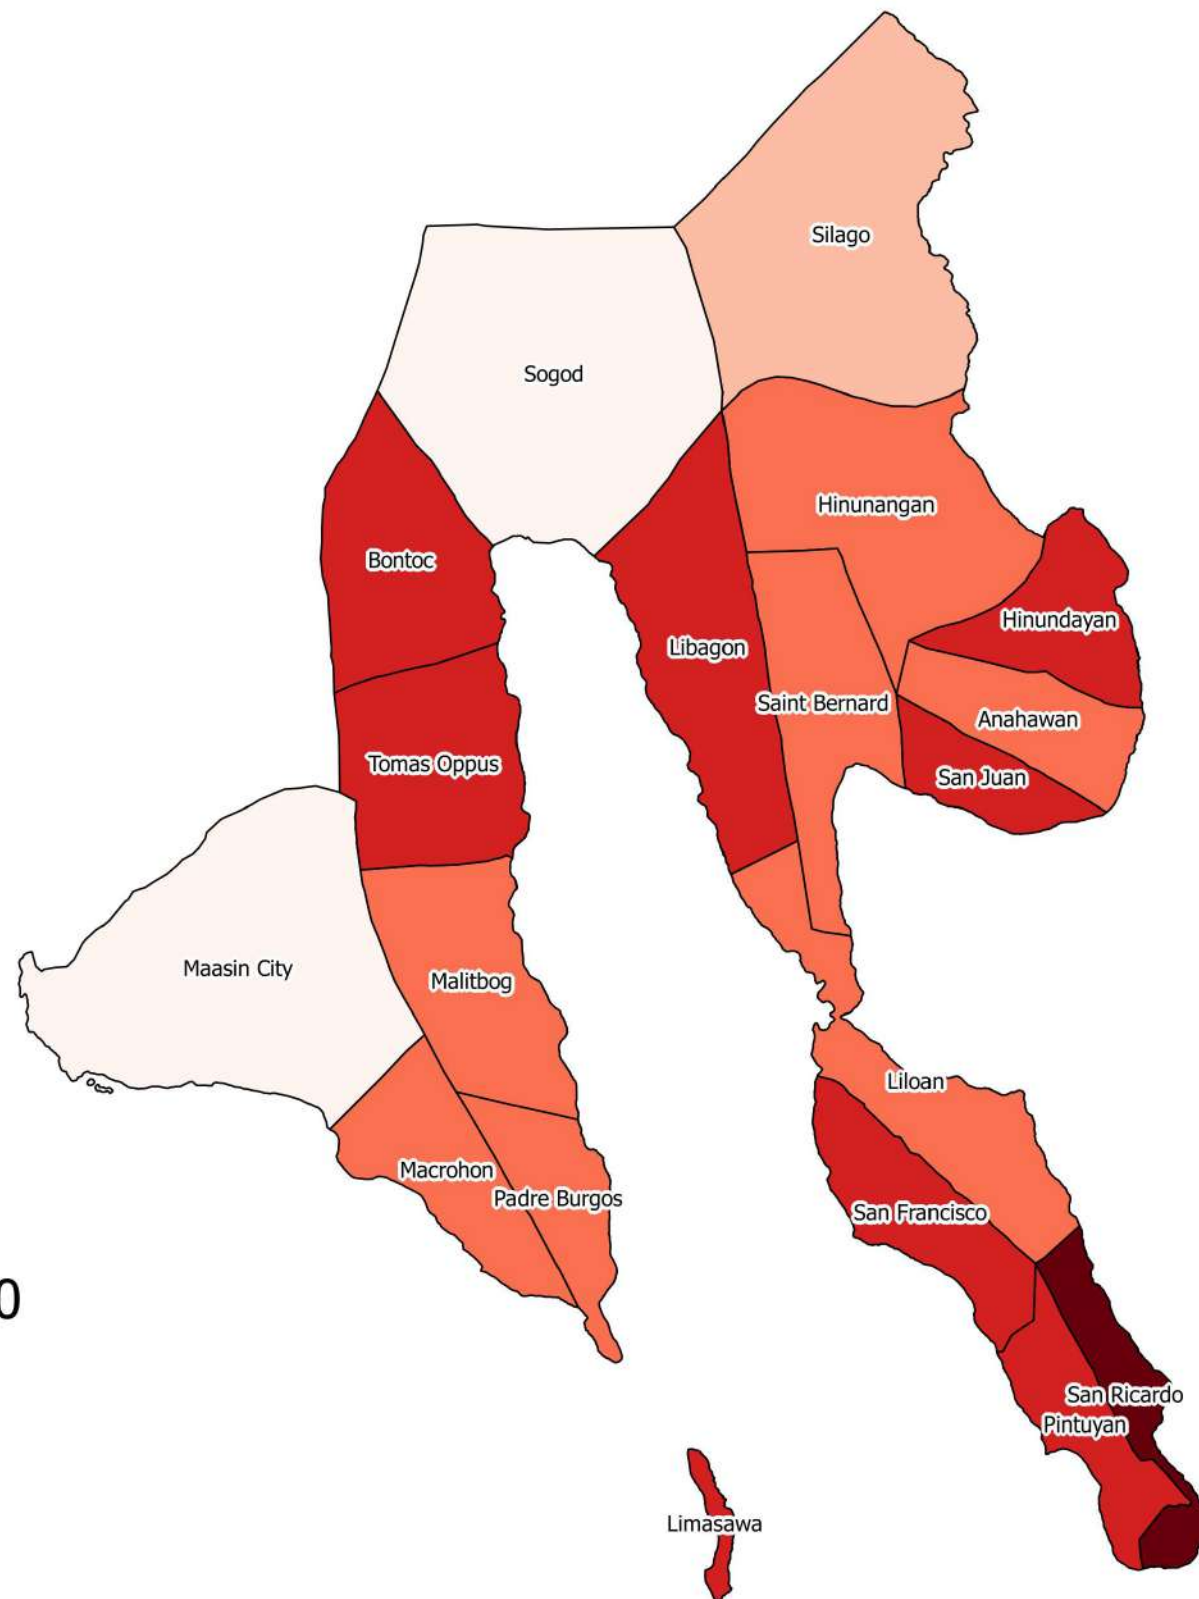

Legend

Pili CRVA 2030

- Very Low
- Low
- Moderate
- High
- Very High

PINEAPPLE CRVA IN SOUTHERN LEYTE PROVINCE FOR THE YEAR 2030

Legend

Pineapple CRVA 2030

- Very Low
- Low
- Moderate
- High
- Very High

SWEET POTATO CRVA IN SOUTHERN LEYTE PROVINCE FOR THE YEAR 2030

Legend

Sweet Potato CRVA 2030

- Very Low
- Low
- Moderate
- High
- Very High

TRICHANTHERA CRVA IN SOUTHERN LEYTE PROVINCE FOR THE YEAR 2030

Legend

Trichanthera CRVA 2030

-  Very Low
-  Low
-  Moderate
-  High
-  Very High

YAUTIA CRVA IN SOUTHERN LEYTE PROVINCE FOR THE YEAR 2030

Legend

Yautia CRVA 2030

- Very Low
- Low
- Moderate
- High
- Very High