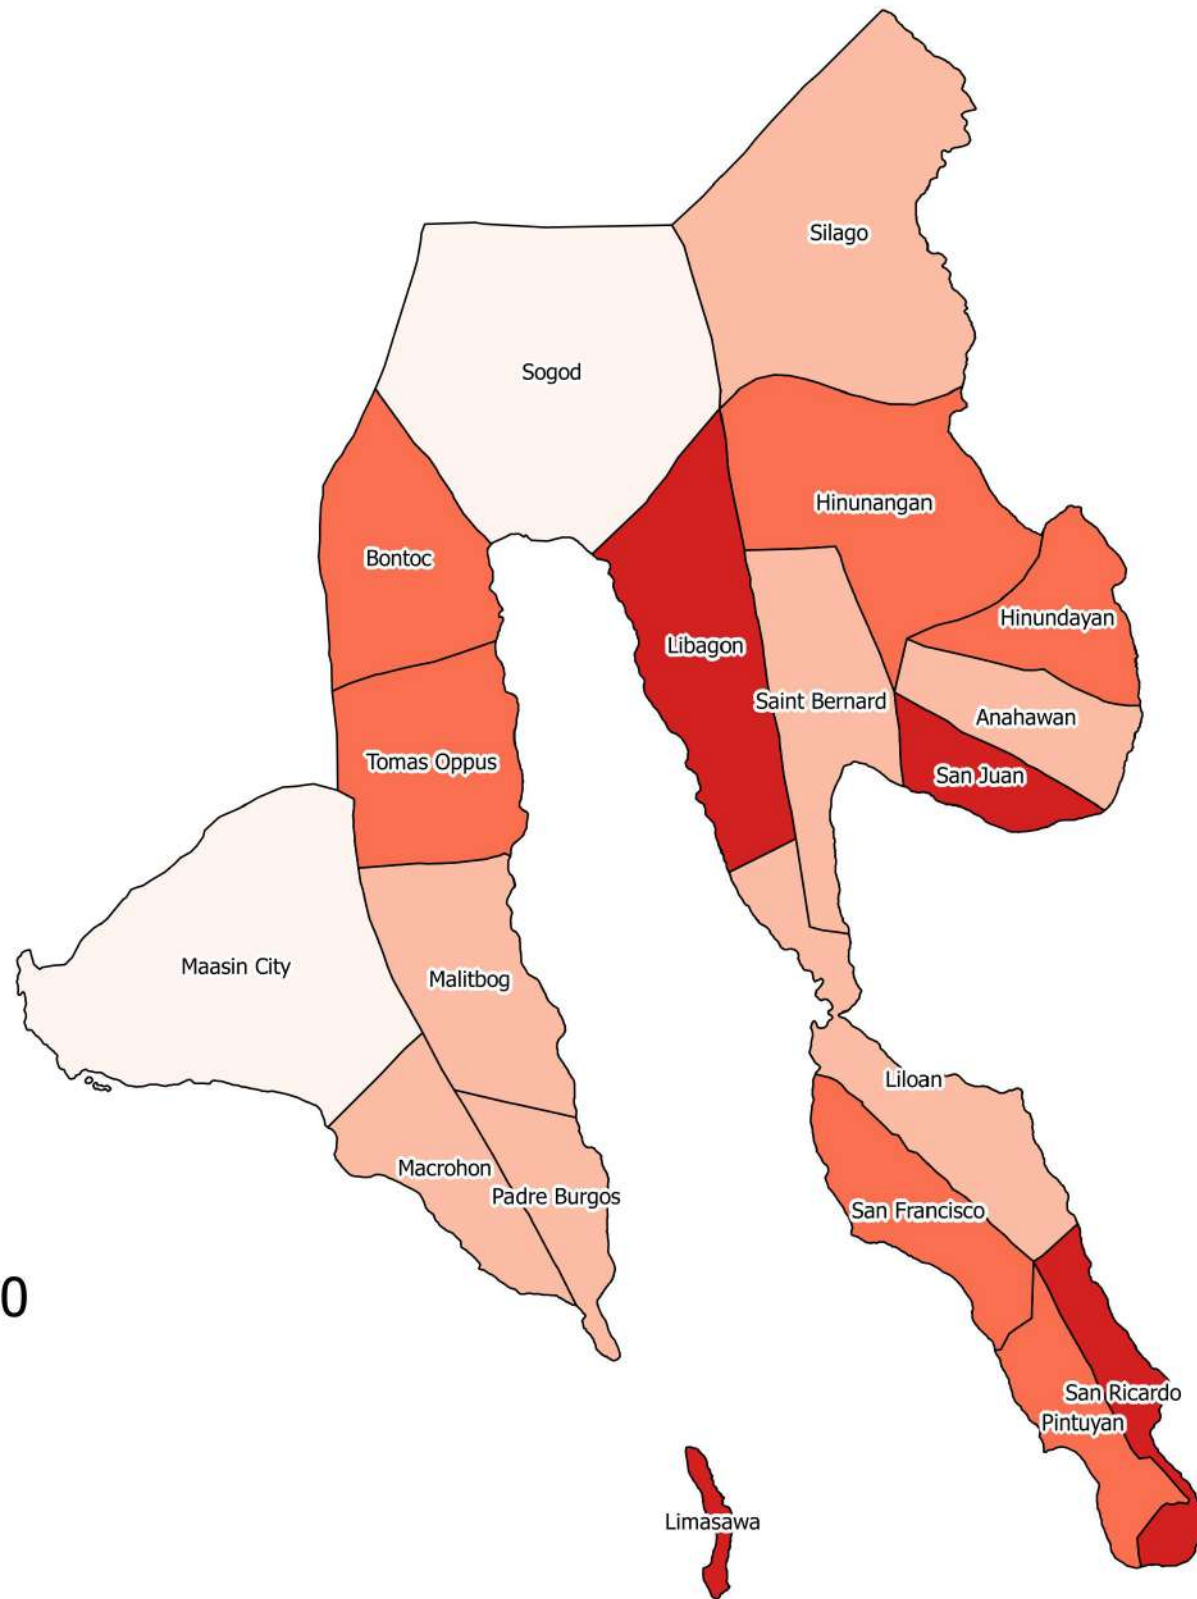

NAPIER CRVA IN SOUTHERN LEYTE PROVINCE FOR THE YEAR 2030