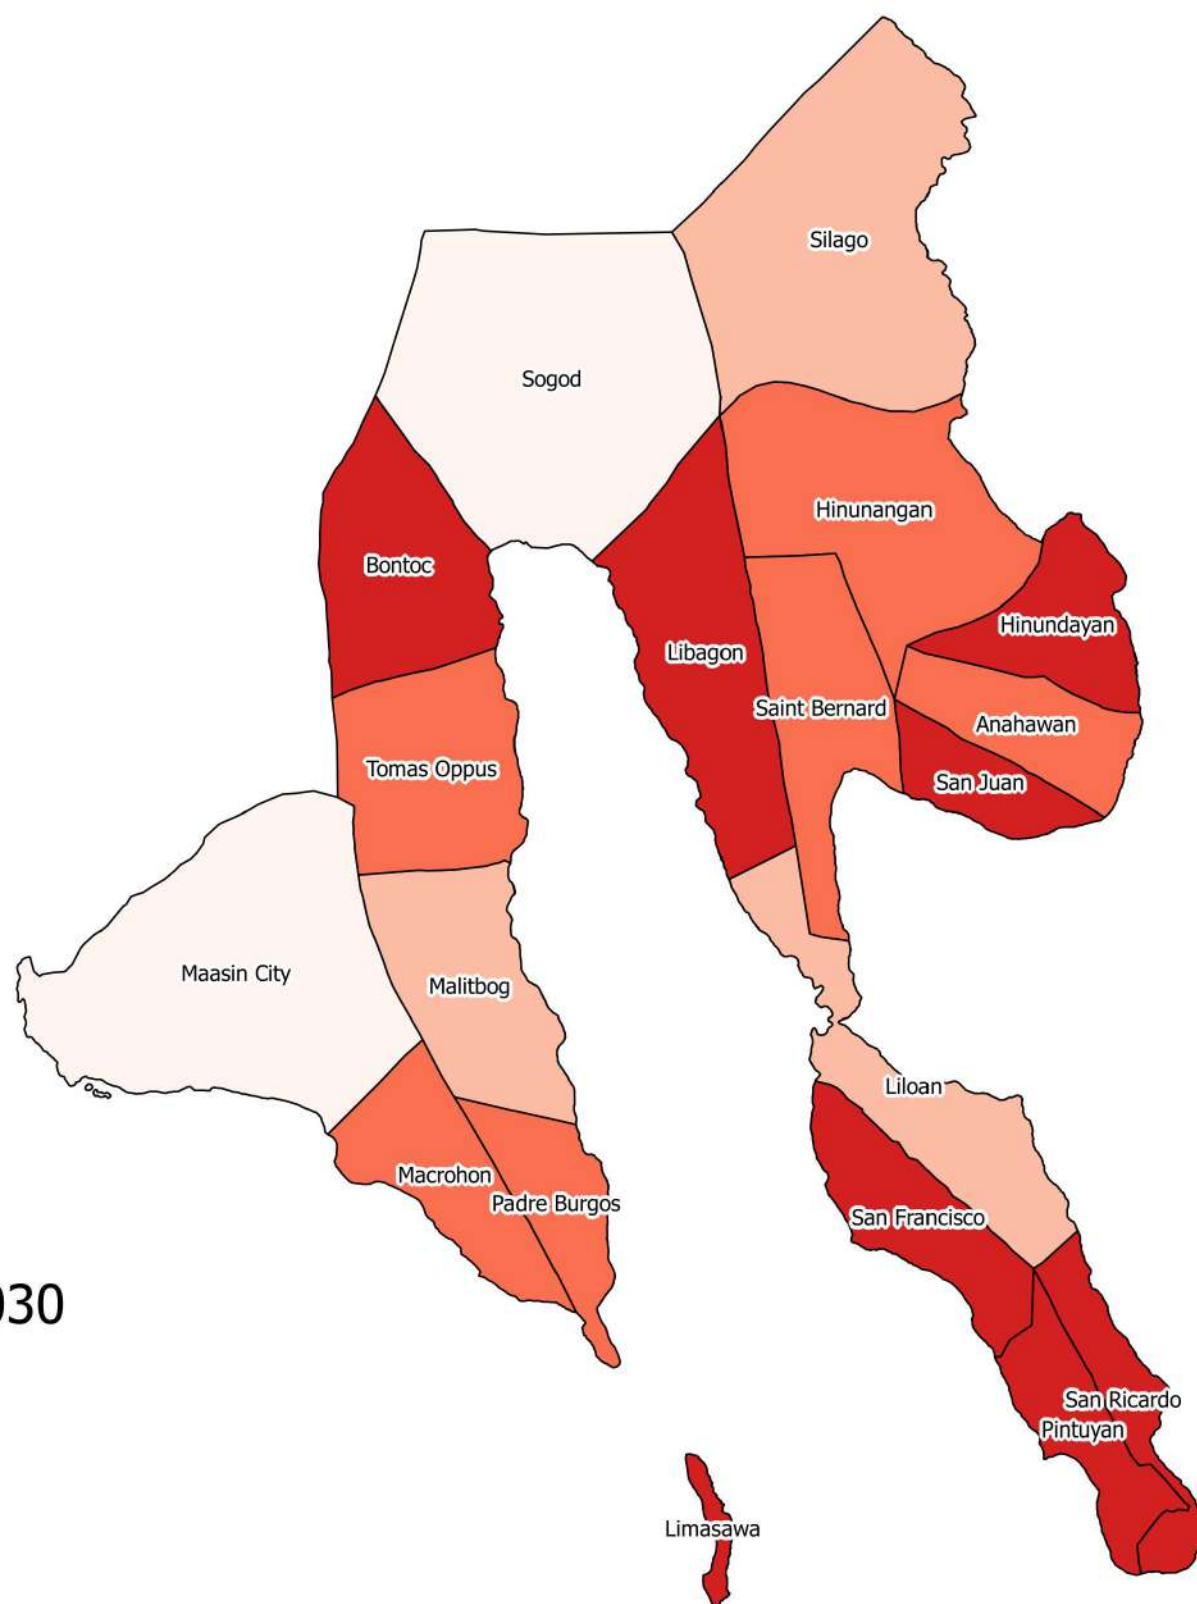

Legend

Rainfed Rice CRVA 2030

- Very Low
- Low
- Moderate
- High
- Very High

UPLAND RICE CRVA IN SOUTHERN LEYTE PROVINCE FOR THE YEAR 2030

Legend

Upland Rice CRVA 2030

- Very Low
- Low
- Moderate
- High
- Very High

CASSAVA CRVA IN SOUTHERN LEYTE PROVINCE FOR THE YEAR 2030

Legend

Cassava CRVA 2030

- Very Low
- Low
- Moderate
- High
- Very High

COFFEE CRVA IN SOUTHERN LEYTE PROVINCE FOR THE YEAR 2030

Legend

Coffee CRVA 2030

- Very Low
- Low
- Moderate
- High
- Very High

GABI CRVA IN SOUTHERN LEYTE PROVINCE FOR THE YEAR 2030

Legend

Gabi CRVA 2030

- Very Low
- Low
- Moderate
- High
- Very High

GINGER CRVA IN SOUTHERN LEYTE PROVINCE FOR THE YEAR 2030