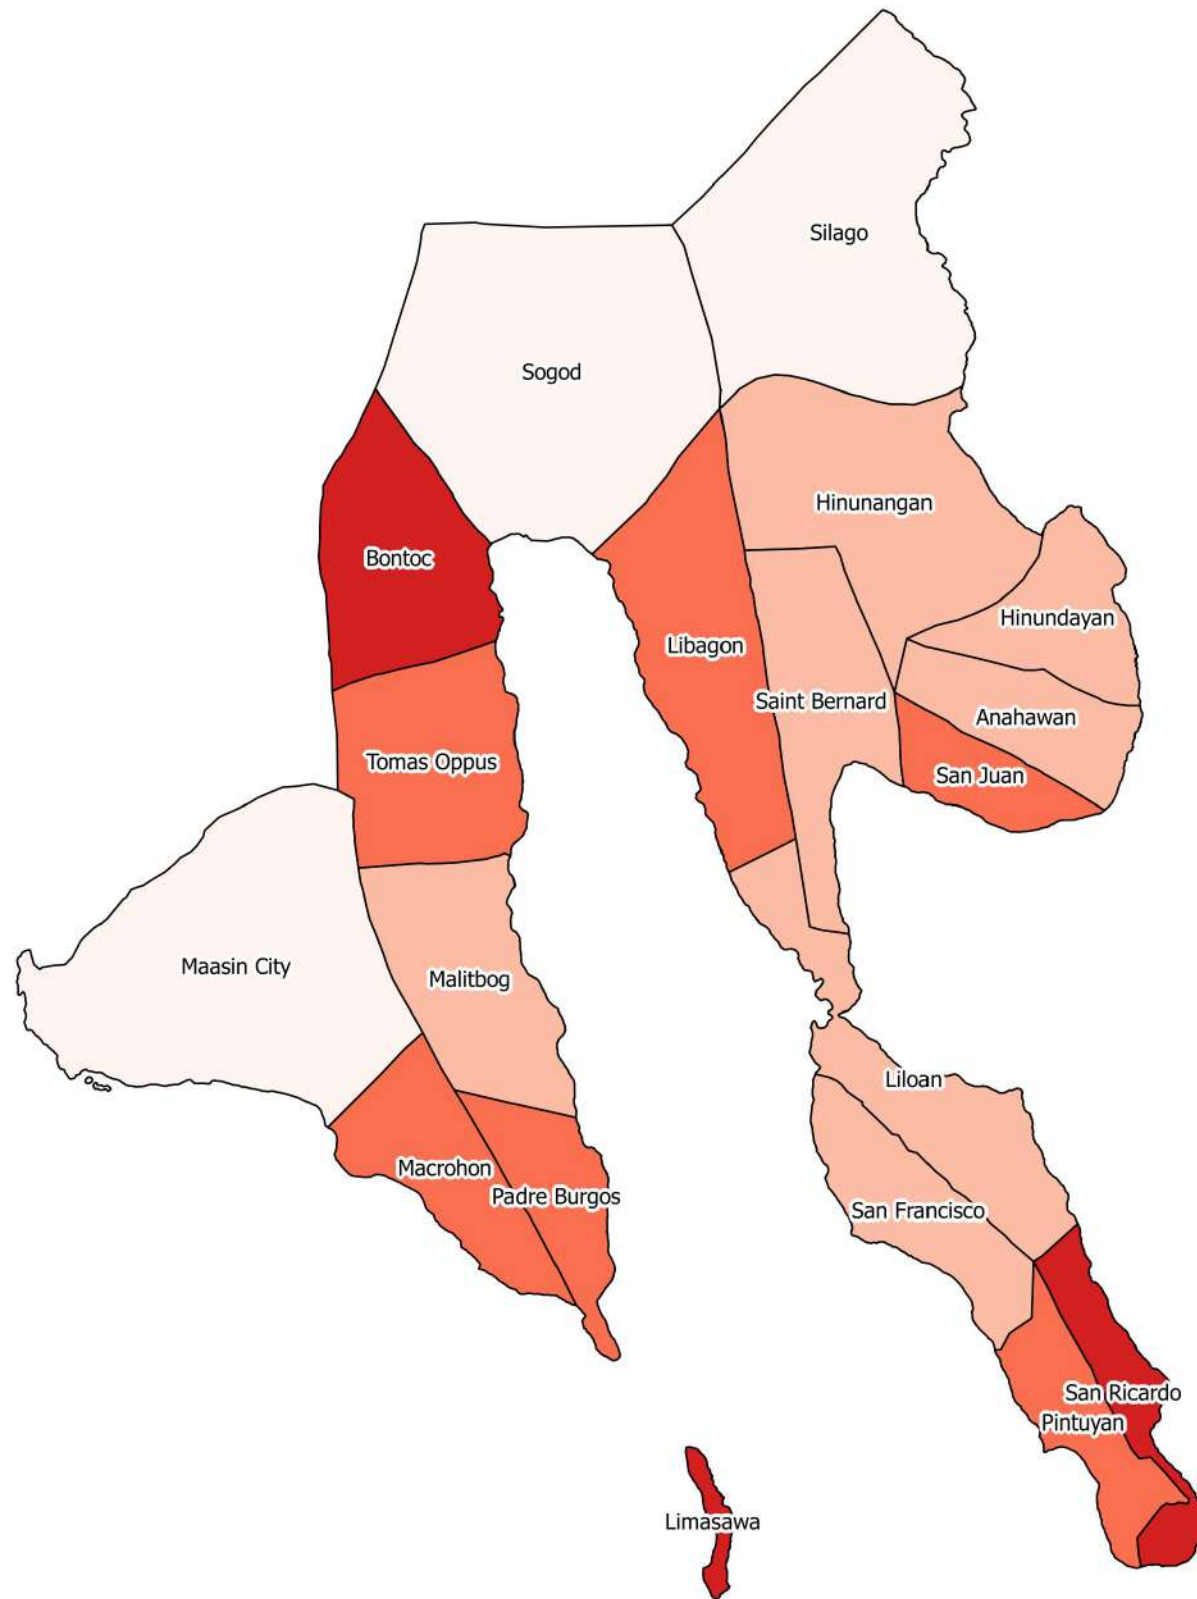

CASSAVA CRVA IN SOUTHERN LEYTE PROVINCE FOR THE YEAR 2030

Legend

Cassava CRVA 2030

- Very Low
- Low
- Moderate
- High
- Very High

COFFEE CRVA IN SOUTHERN LEYTE PROVINCE FOR THE YEAR 2030

Legend

Coffee CRVA 2030

- Very Low
- Low
- Moderate
- High
- Very High

GABI CRVA IN SOUTHERN LEYTE PROVINCE FOR THE YEAR 2030

Legend

Gabi CRVA 2030

- Very Low
- Low
- Moderate
- High
- Very High

GINGER CRVA IN SOUTHERN LEYTE PROVINCE FOR THE YEAR 2030

Legend

Ginger CRVA 2030

- Very Low
- Low
- Moderate
- High
- Very High

JACKFRUIT CRVA IN SOUTHERN LEYTE PROVINCE FOR THE YEAR 2030

Legend

Jackfruit CRVA 2030

- Very Low
- Low
- Moderate
- High
- Very High

MUNGBEAN CRVA IN SOUTHERN LEYTE PROVINCE FOR THE YEAR 2030