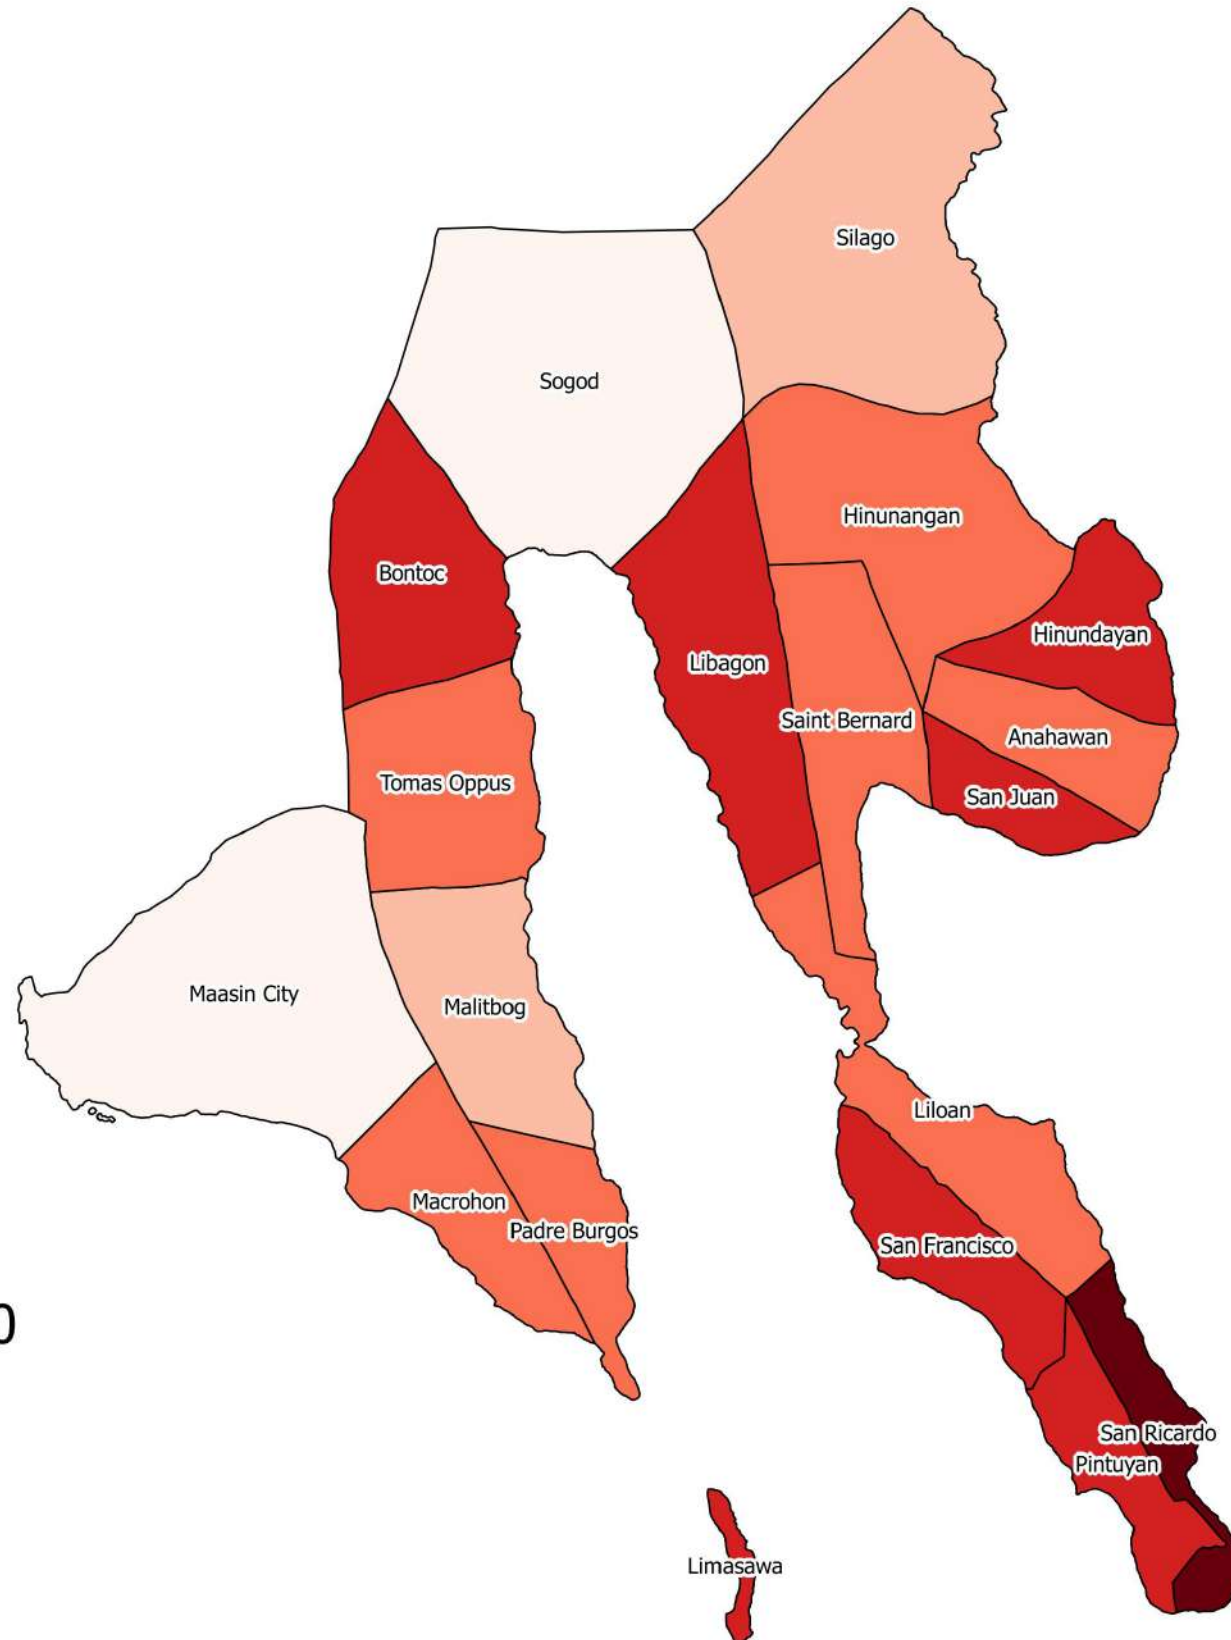

ABACA CRVA IN SOUTHERN LEYTE PROVINCE FOR THE YEAR 2030

Legend

Abaca CRVA 2030

- Very Low
- Low
- Moderate
- High
- Very High

BANANA CRVA IN SOUTHERN LEYTE PROVINCE FOR THE YEAR 2030

Legend

Banana CRVA 2030

- Very Low
- Low
- Moderate
- High
- Very High

CACAO CRVA IN SOUTHERN LEYTE PROVINCE FOR THE YEAR 2030

Legend

Cacao CRVA 2030

- Very Low
- Low
- Moderate
- High
- Very High

IRRIGATED RICE CRVA IN SOUTHERN LEYTE PROVINCE FOR THE YEAR 2030

Legend

Irrigated Rice CRVA 2030

-  Very Low
-  Low
-  Moderate
-  High
-  Very High

MAIZE/CORN CRVA IN SOUTHERN LEYTE PROVINCE FOR THE YEAR 2030

Legend

Maize/Corn CRVA 2030

- Very Low
- Low
- Moderate
- High
- Very High