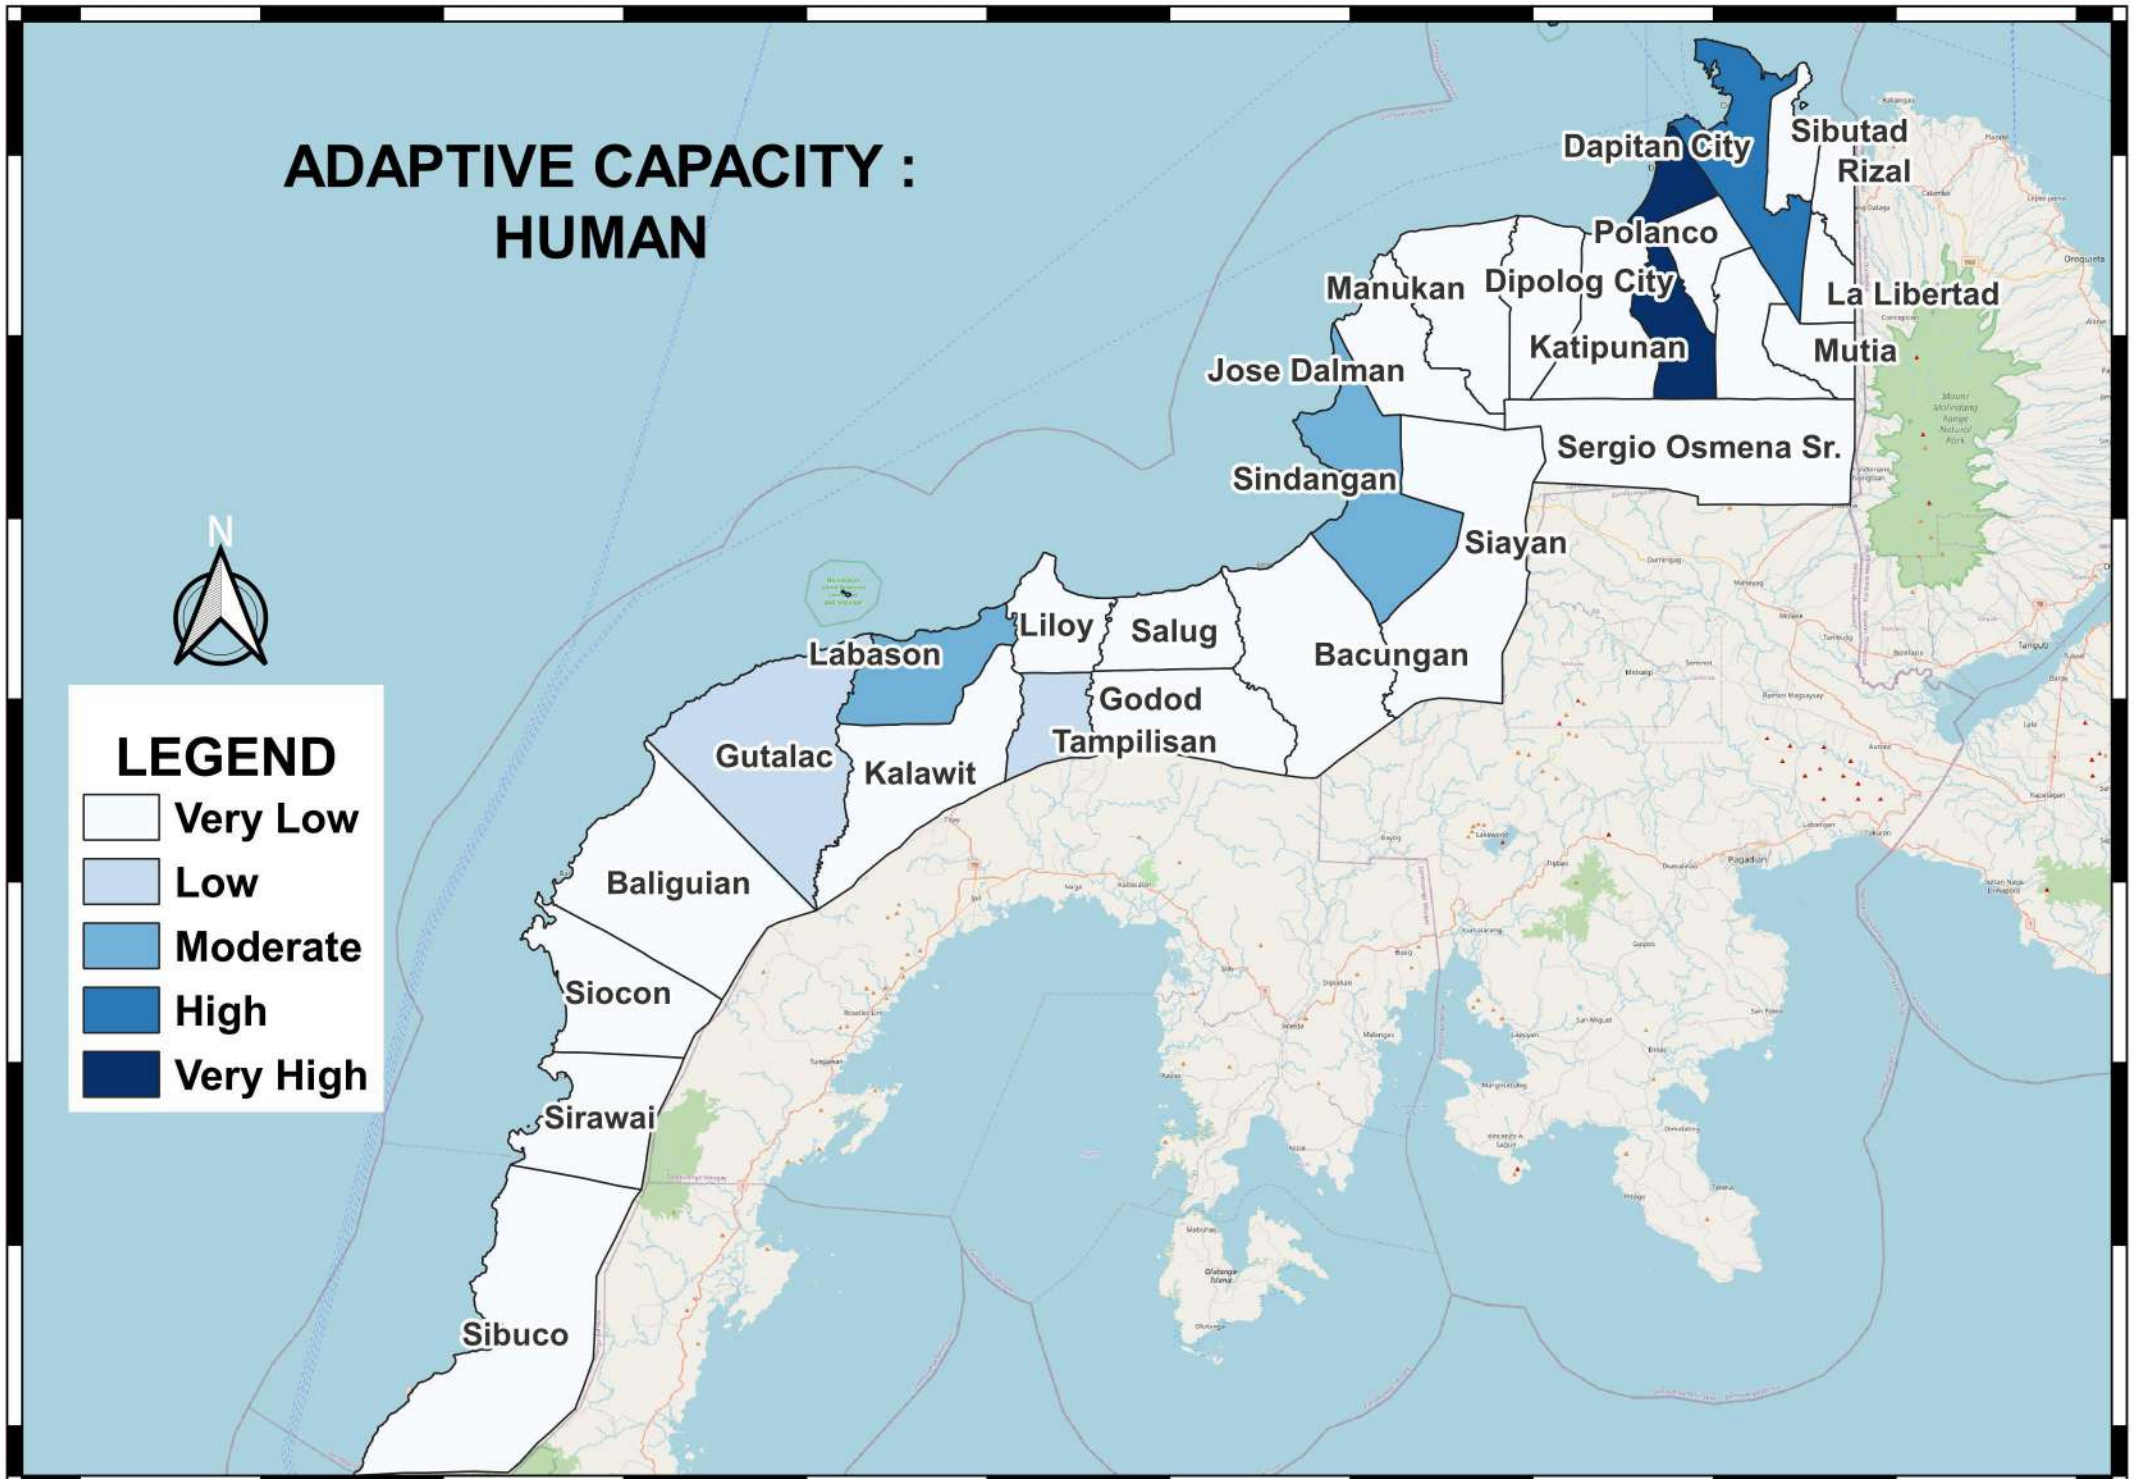

ADAPTIVE CAPACITY : HUMAN

LEGEND

- Very Low
- Low
- Moderate
- High
- Very High

121.60 121.80 122.00 122.20 122.40 122.60 122.80 123.00 123.20 123.40 123.60 123.80

8.60
8.40
8.20
8.00
7.80
7.60
7.40
7.20

8.60
8.40
8.20
8.00
7.80
7.60
7.40
7.20

121.60 121.80 122.00 122.20 122.40 122.60 122.80 123.00 123.20 123.40 123.60 123.80