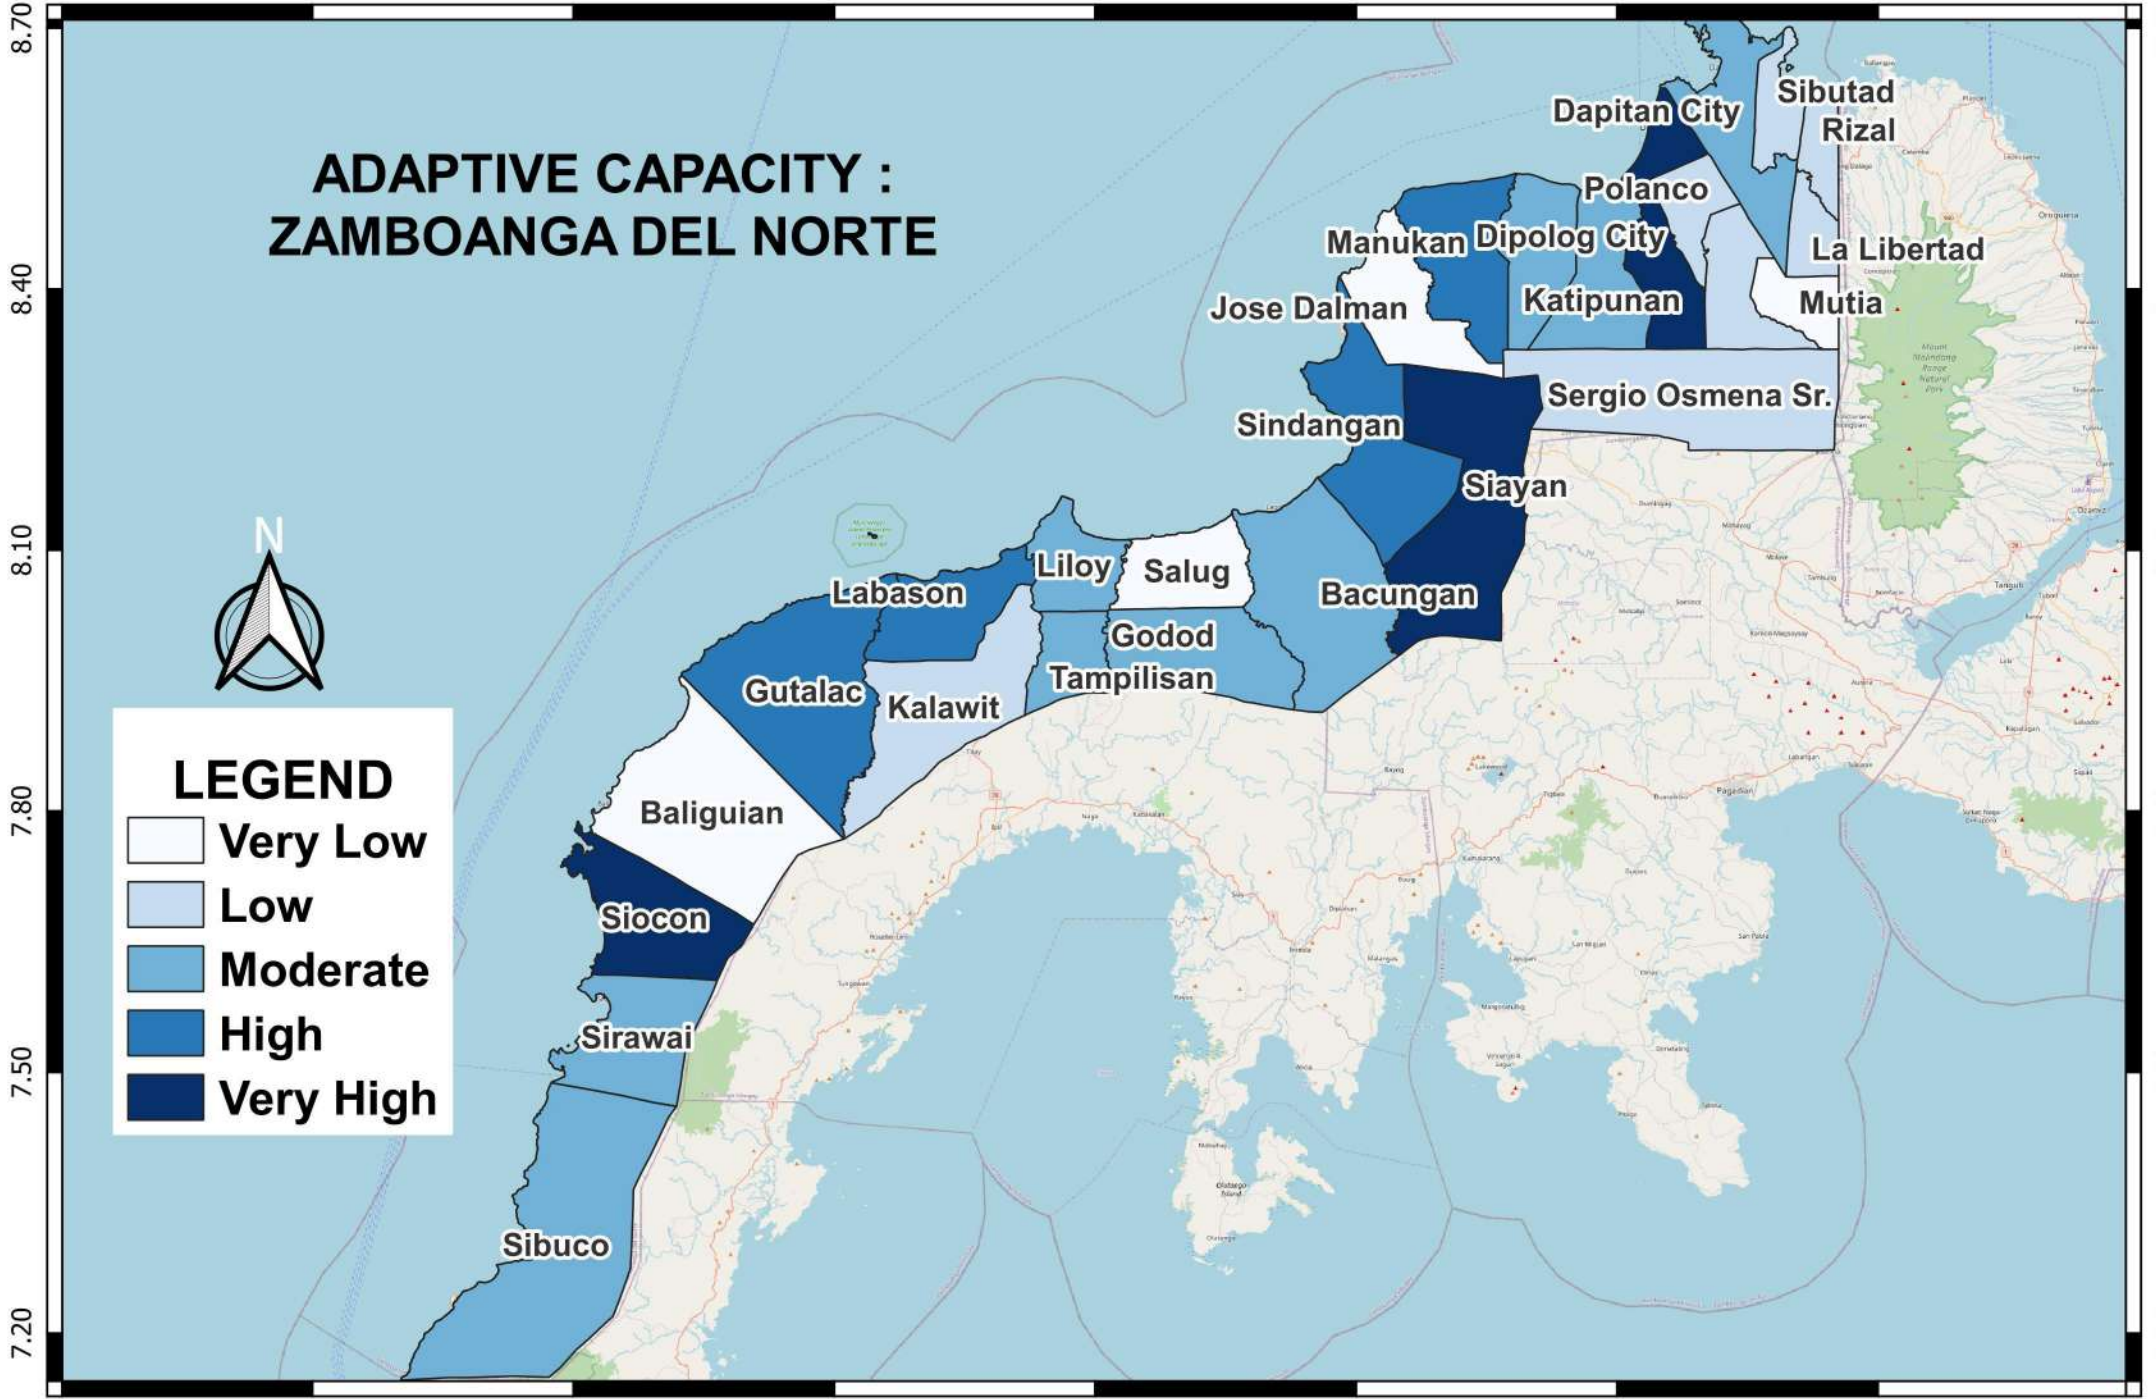

# ADAPTIVE CAPACITY : ZAMBOANGA DEL NORTE

**LEGEND**

- Very Low
- Low
- Moderate
- High
- Very High

121.80 122.10 122.40 122.70 123.00 123.30 123.60

8.70  
8.40  
8.10  
7.80  
7.50  
7.20

8.70  
8.40  
8.10  
7.80  
7.50  
7.20

Sibuco

Sirawai

Siocon

Baliguian

Gutalac

Labason

Kalawit

Godod  
Tampilisan

Manukan Dipolog City

Polanco

Dapitan City

Sibutad Rizal

La Libertad

Mutia