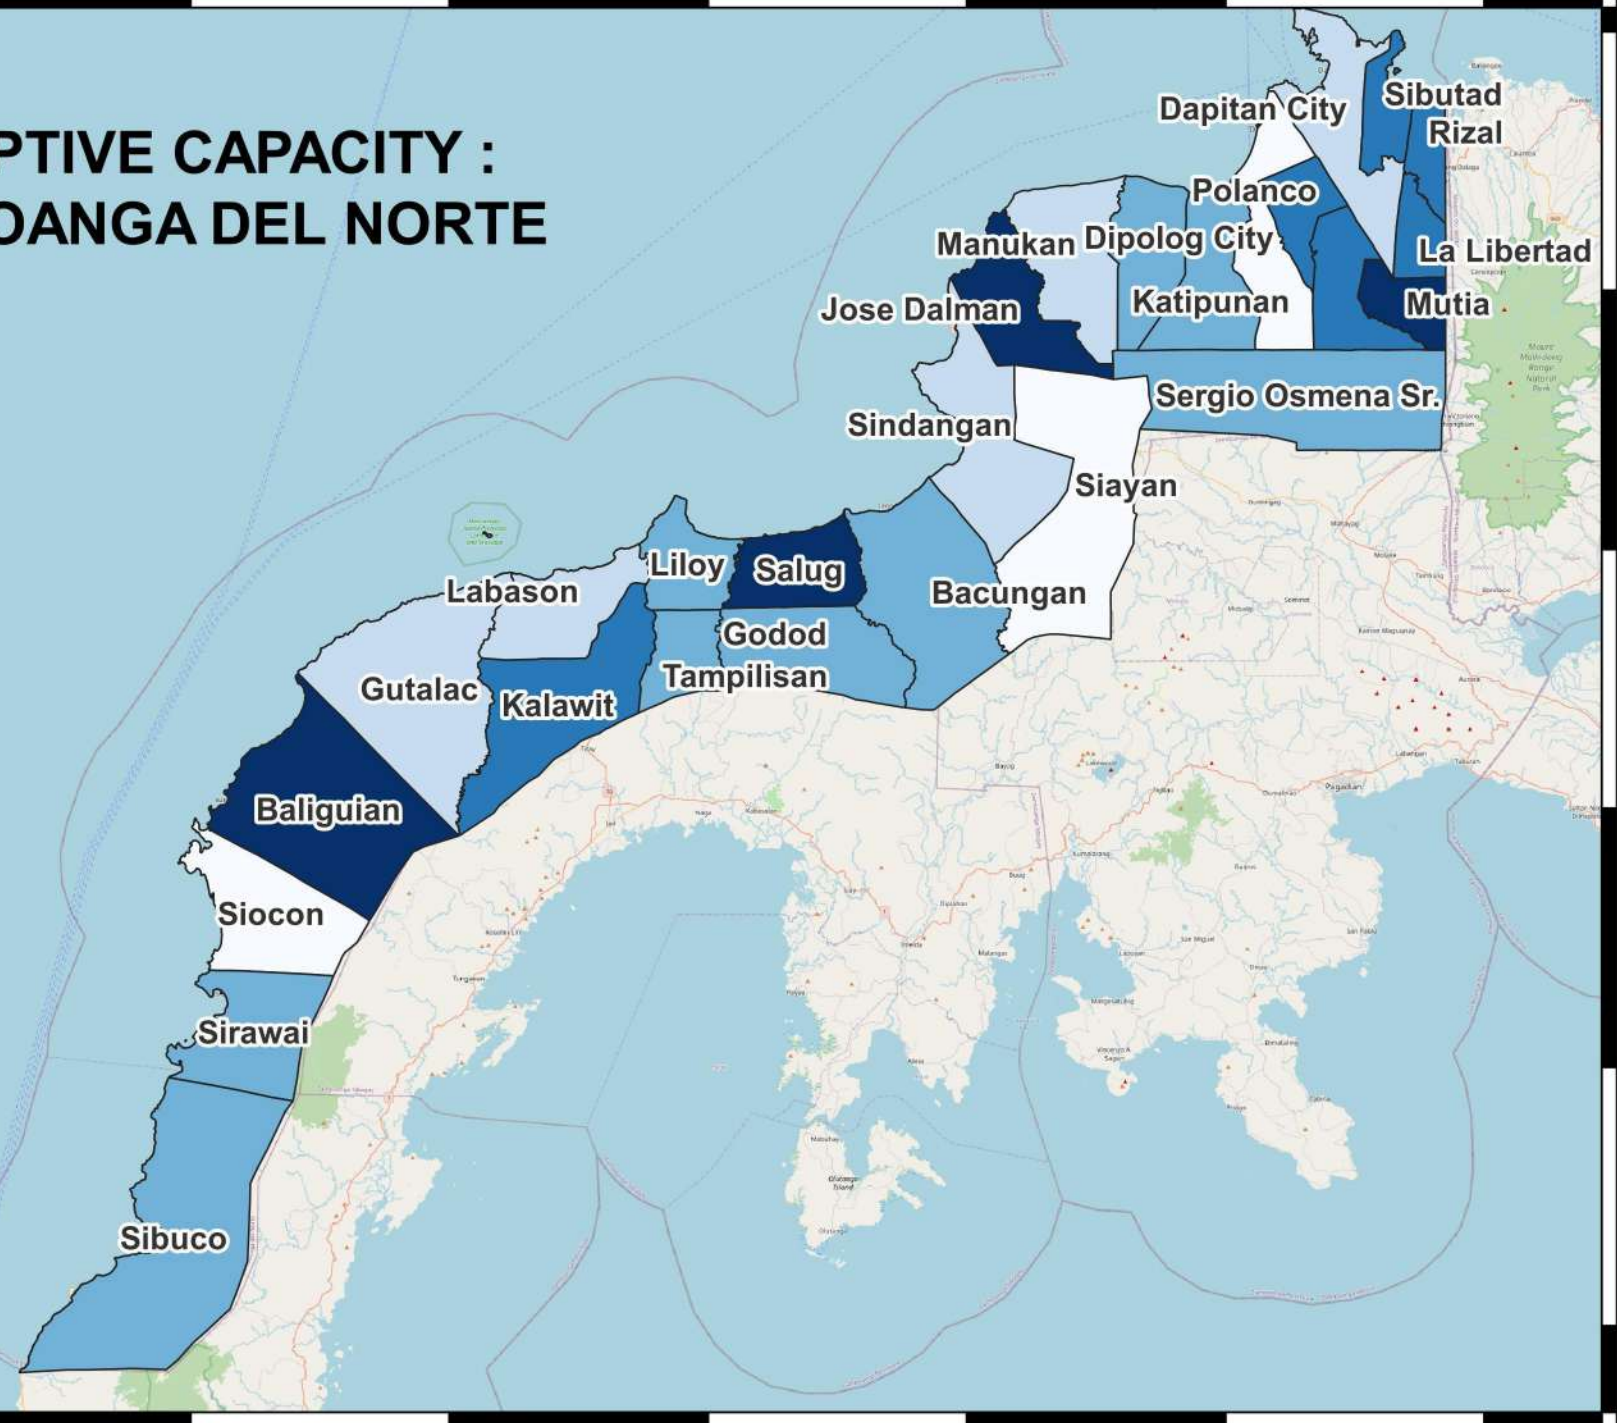

Manukan Dipolog City

Polanco

Dapitan City

Sibutad Rizal

La Libertad

Mutia

# ADAPTIVE CAPACITY : ZAMBOANGA DEL NORTE

**LEGEND**

- Very Low
- Low
- Moderate
- High
- Very High

121.50 121.80 122.10 122.40 122.70 123.00 123.30 123.60

8.70  
8.40  
8.10  
7.80  
7.50  
7.20

8.70  
8.40  
8.10  
7.80  
7.50  
7.20