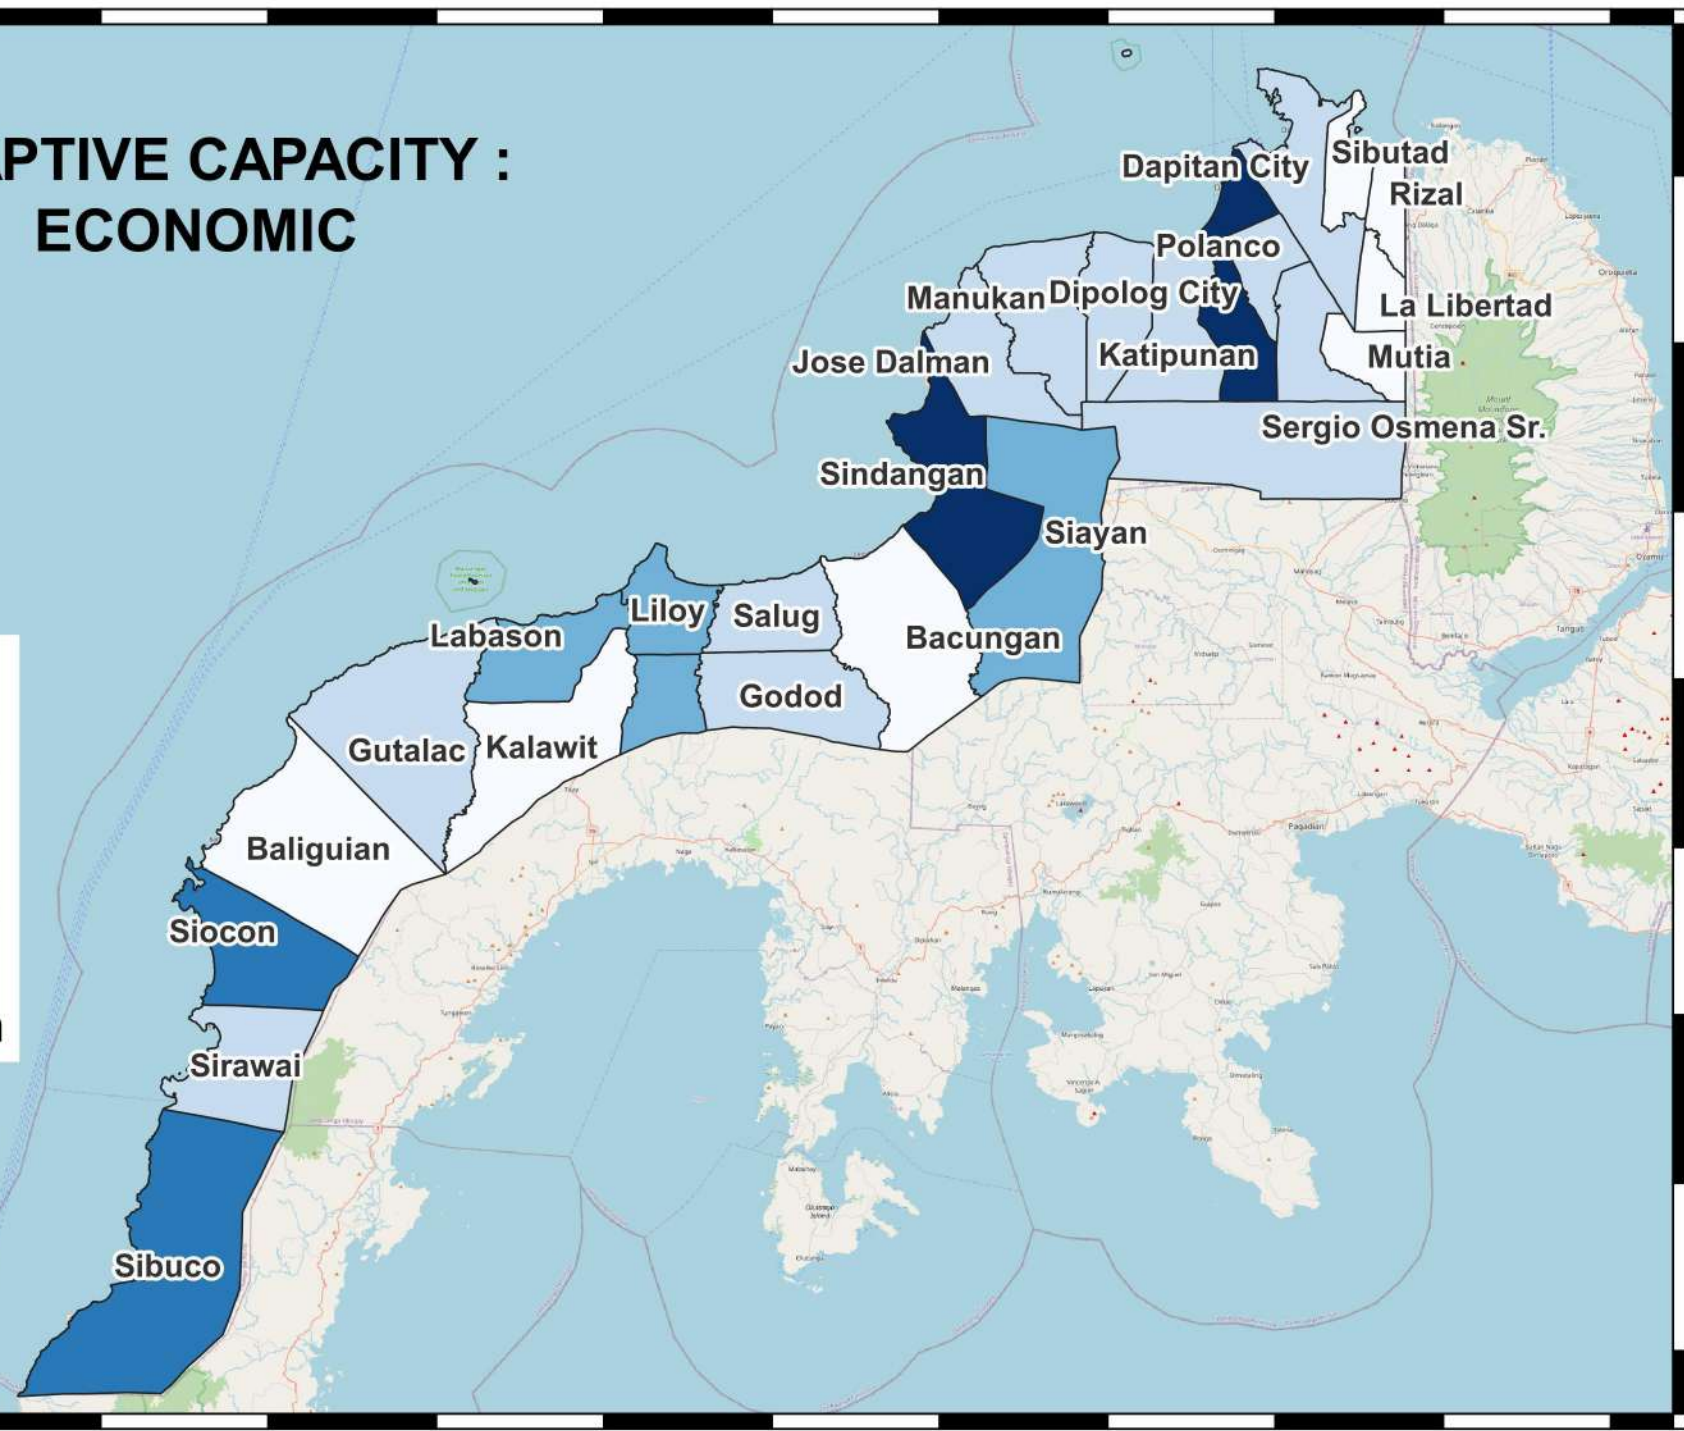

ADAPTIVE CAPACITY : ECONOMIC

LEGEND

- Very Low
- Low
- Moderate
- High
- Very High

121.60 121.80 122.00 122.20 122.40 122.60 122.80 123.00 123.20 123.40 123.60 123.80

8.60
8.40
8.20
8.00
7.80
7.60
7.40
7.20

8.60
8.40
8.20
8.00
7.80
7.60
7.40
7.20

121.60 121.80 122.00 122.20 122.40 122.60 122.80 123.00 123.20 123.40 123.60 123.80