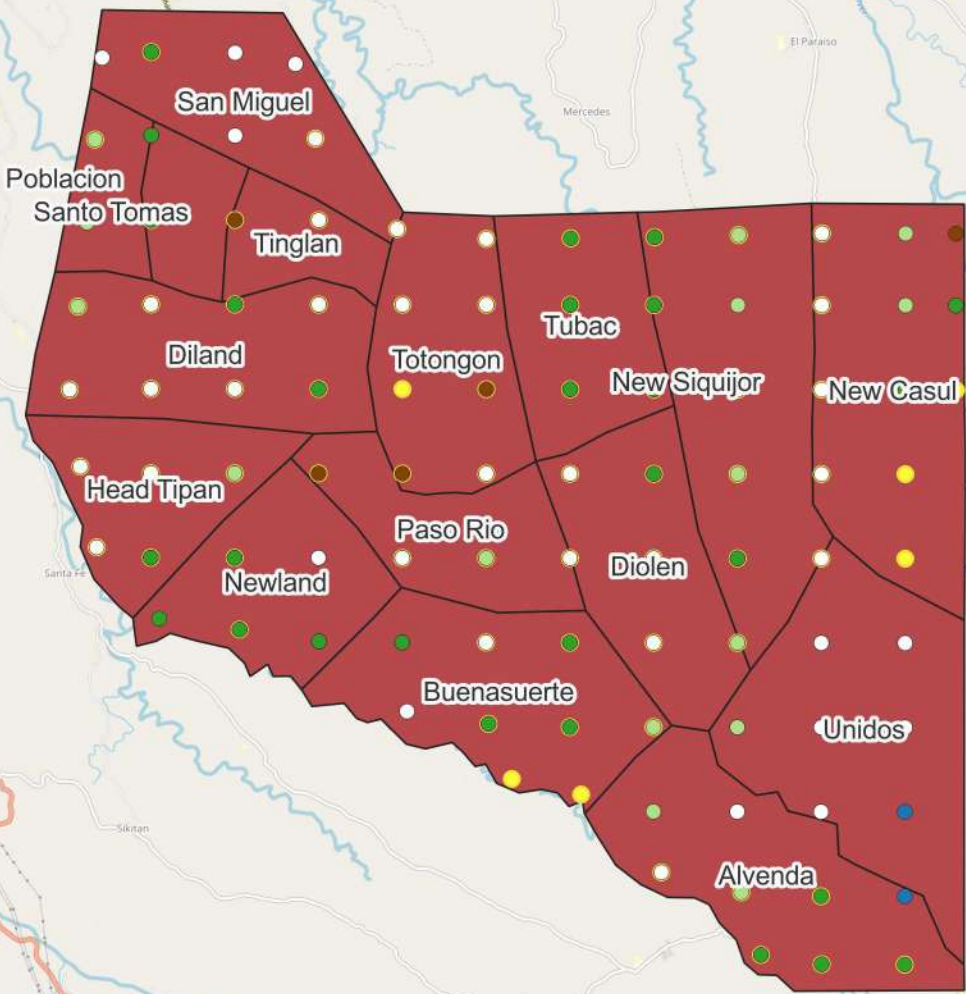

CROP OCCURENCE MAPPING: District I-Zamboanga del Norte

LEGEND

-  Mango
-  Vegetables
-  Rice
-  Corn
-  Cacao
-  Banana
-  Rubber

CROP OCCURENCE MAPPING

Dapitan City, Zamboanga del Norte

Aliguay

Silinog

LEGEND

- Mango
- Vegetables
- Rice
- Corn
- Cacao
- Banana
- Rubber

CROP OCCURENCE MAPPING

La Libertad, Zamboanga del Norte

LEGEND

- Mango
- Vegetables
- Rice
- Corn
- Cacao
- Banana
- Rubber

CROP OCCURENCE MAPPING

Mutia, Zamboanga del Norte

LEGEND

- Mango
- Vegetables
- Rice
- Corn
- Cacao
- Banana
- Rubber

CROP OCCURENCE MAPPING: Piñan, Zamboanga del Norte

LEGEND

- Mango
- Vegetables
- Rice
- Corn
- Cacao
- Banana
- Rubber

CROP OCCURENCE MAPPING: Polanco, Zamboanga del Norte

LEGEND

- Mango
- Vegetables
- Rice
- Corn
- Cacao
- Banana
- Rubber

CROP OCCURENCE MAPPING

Rizal, Zamboanga del Norte

LEGEND

- Mango
- Vegetables
- Rice
- Corn
- Cacao
- Banana
- Rubber