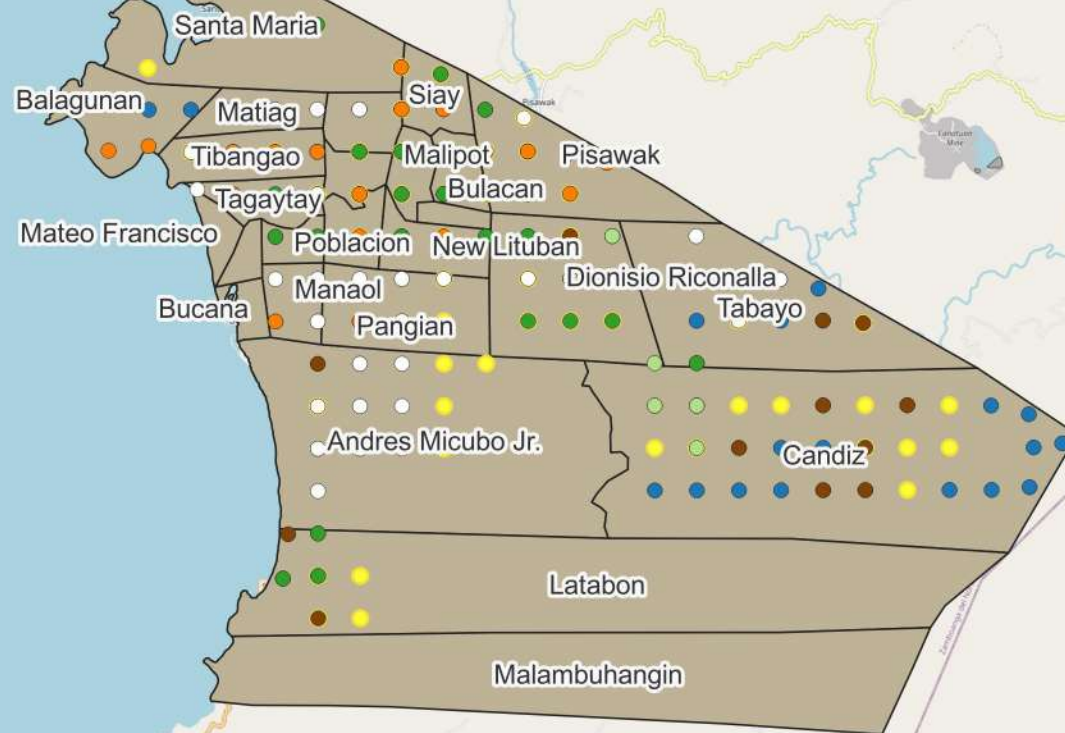

CROP OCCURENCE MAPPING

Liloy, Zamboanga del Norte

LEGEND

- Mango
- Vegetables
- Rice
- Corn
- Cacao
- Banana
- Rubber

CROP OCCURENCE MAPPING

Salug, Zamboanga del Norte

LEGEND

- Mango
- Vegetables
- Rice
- Corn
- Cacao
- Banana
- Rubber

CROP OCCURENCE MAPPING

Sibuco, Zamboanga del Norte

LEGEND

-  Mango
-  Vegetables
-  Rice
-  Corn
-  Cacao
-  Banana
-  Rubber

CROP OCCURENCE MAPPING

Siocon, Zamboanga del Norte

LEGEND

- Mango
- Vegetables
- Rice
- Corn
- Cacao
- Banana
- Rubber

CROP OCCURENCE MAPPING

Sirawai, Zamboanga del Norte

LEGEND

- Mango
- Vegetables
- Rice
- Corn
- Cacao
- Banana
- Rubber

CROP OCCURENCE MAPPING

Tampilisan, Zamboanga del Norte

LEGEND

- Mango
- Vegetables
- Rice
- Corn
- Cacao
- Banana
- Rubber