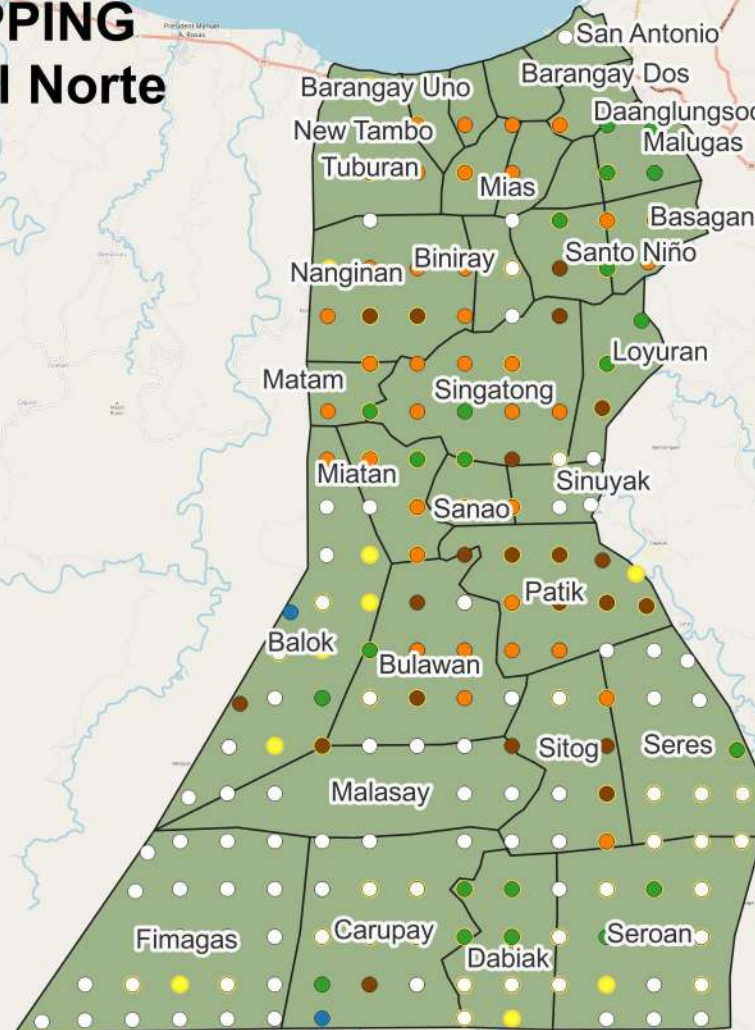

CROP OCCURENCE MAPPING: District II-Zamboanga del Norte

LEGEND

- Mango
- Vegetables
- Rice
- Corn
- Cacao
- Banana
- Rubber

CROP OCCURENCE MAPPING

Dipolog City, Zamboanga del Norte

LEGEND

-  Mango
-  Vegetables
-  Rice
-  Corn
-  Cacao
-  Banana
-  Rubber

CROP OCCURENCE MAPPING

Jose Dalman, Zamboanga del Norte

LEGEND

-  Mango
-  Vegetables
-  Rice
-  Corn
-  Cacao
-  Banana
-  Rubber

CROP OCCURENCE MAPPING

Katipunan, Zamboanga del Norte

LEGEND

- Mango
- Vegetables
- Rice
- Corn
- Cacao
- Banana
- Rubber

CROP OCCURENCE MAPPING Manukan, Zamboanga del Norte

LEGEND

- Orange circle: Mango
- Green circle: Vegetables
- White circle: Rice
- Light green circle: Corn
- Brown circle: Cacao
- Yellow circle: Banana
- Blue circle: Rubber