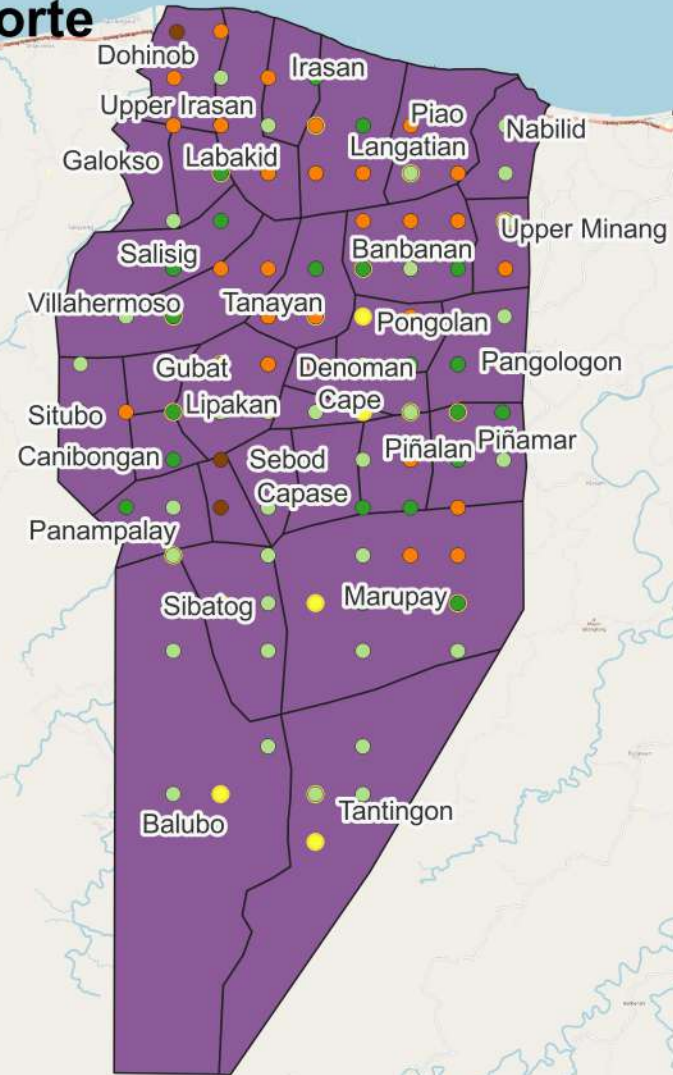

CROP OCCURENCE MAPPING: District I-Zamboanga del Norte

LEGEND

-  Mango
-  Vegetables
-  Rice
-  Corn
-  Cacao
-  Banana
-  Rubber

CROP OCCURENCE MAPPING

Dapitan City, Zamboanga del Norte

Aliguay

Silinog

LEGEND

CROP OCCURENCE MAPPING Manukan, Zamboanga del Norte

LEGEND

- Orange circle: Mango
- Green circle: Vegetables
- White circle: Rice
- Light green circle: Corn
- Brown circle: Cacao
- Yellow circle: Banana
- Blue circle: Rubber

CROP OCCURENCE MAPPING

Sindangan, Zamboanga del Norte

LEGEND

- Mango
- Vegetables
- Rice
- Corn
- Cacao
- Banana
- Rubber

CROP OCCURENCE MAPPING

Pres. Manuel A. Roxas, Zamboanga del Norte

LEGEND

-  Mango
-  Vegetables
-  Rice
-  Corn
-  Cacao
-  Banana
-  Rubber

CROP OCCURENCE MAPPING

Baliguian, Zamboanga del Norte

LEGEND

- Mango
- Vegetables
- Rice
- Corn
- Cacao
- Banana
- Rubber

CROP OCCURENCE MAPPING DISTRICT III-Zamboanga del Norte

LEGEND

- Mango
- Vegetables
- Rice
- Corn
- Cacao
- Banana
- Rubber