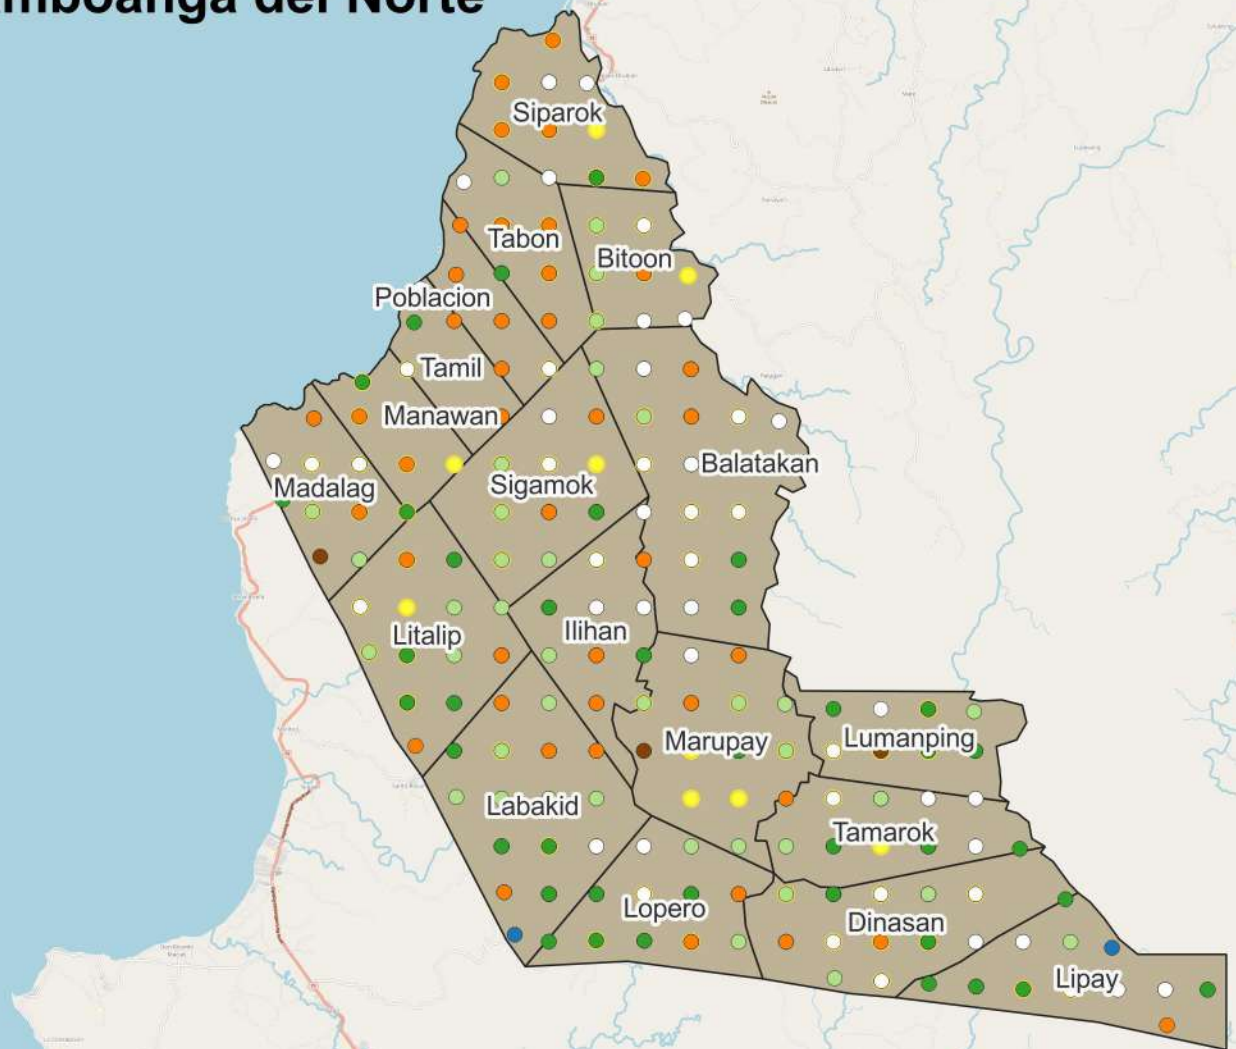

CROP OCCURENCE MAPPING: Sergio Osmeña, Zamboanga del Norte

LEGEND

- Mango
- Vegetables
- Rice
- Corn
- Cacao
- Banana
- Rubber

CROP OCCURENCE MAPPING

Sibutad, Zamboanga del Norte

LEGEND

-  Mango
-  Vegetables
-  Rice
-  Corn
-  Cacao
-  Banana
-  Rubber

CROP OCCURENCE MAPPING: District II-Zamboanga del Norte

LEGEND

- Mango
- Vegetables
- Rice
- Corn
- Cacao
- Banana
- Rubber

CROP OCCURENCE MAPPING

Dipolog City, Zamboanga del Norte

LEGEND

-  Mango
-  Vegetables
-  Rice
-  Corn
-  Cacao
-  Banana
-  Rubber

CROP OCCURENCE MAPPING

Jose Dalman, Zamboanga del Norte

LEGEND

-  Mango
-  Vegetables
-  Rice
-  Corn
-  Cacao
-  Banana
-  Rubber

CROP OCCURENCE MAPPING

Katipunan, Zamboanga del Norte

LEGEND

- Mango
- Vegetables
- Rice
- Corn
- Cacao
- Banana
- Rubber

CROP OCCURENCE MAPPING Manukan, Zamboanga del Norte

LEGEND

- Orange circle: Mango
- Green circle: Vegetables
- White circle: Rice
- Light green circle: Corn
- Brown circle: Cacao
- Yellow circle: Banana
- Blue circle: Rubber