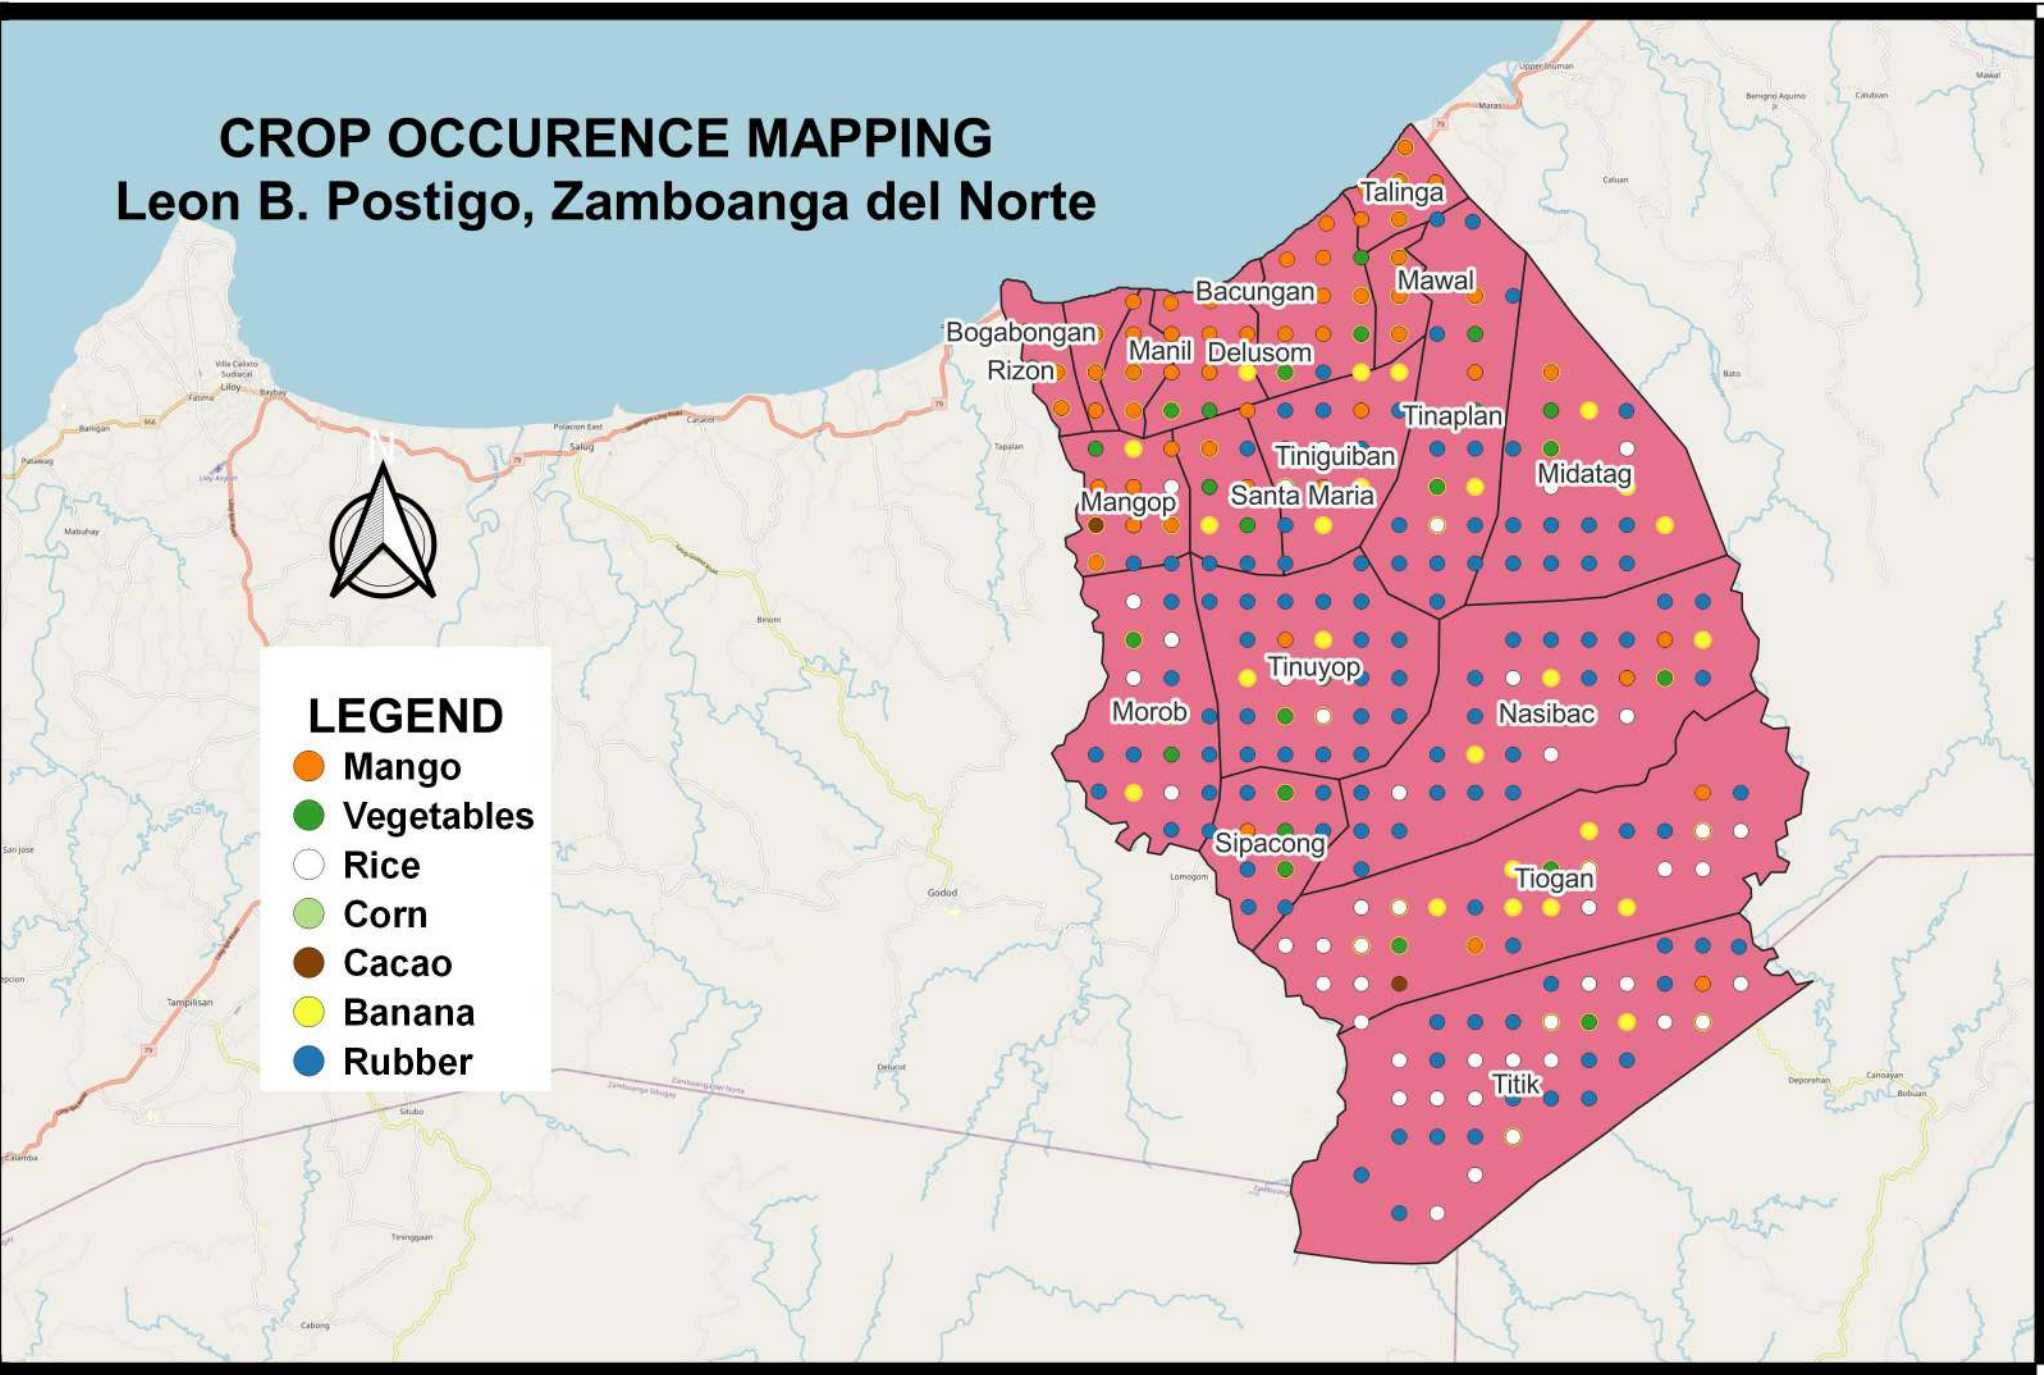

CROP OCCURENCE MAPPING: District I-Zamboanga del Norte

LEGEND

-  Mango
-  Vegetables
-  Rice
-  Corn
-  Cacao
-  Banana
-  Rubber

CROP OCCURENCE MAPPING

Dapitan City, Zamboanga del Norte

Aliguay

Silinog

LEGEND

CROP OCCURENCE MAPPING

Godod, Zamboanga del Norte

LEGEND

- Mango
- Vegetables
- Rice
- Corn
- Cacao
- Banana
- Rubber

CROP OCCURENCE MAPPING

Gutalac, Zamboanga del Norte

LEGEND

- Mango
- Vegetables
- Rice
- Corn
- Cacao
- Banana
- Rubber

CROP OCCURENCE MAPPING

Labason, Zamboanga del Norte

LEGEND

- Mango
- Vegetables
- Rice
- Corn
- Cacao
- Banana
- Rubber

CROP OCCURENCE MAPPING

Leon B. Postigo, Zamboanga del Norte

LEGEND

- Mango
- Vegetables
- Rice
- Corn
- Cacao
- Banana
- Rubber

CROP OCCURENCE MAPPING

Liloy, Zamboanga del Norte

LEGEND

- Mango
- Vegetables
- Rice
- Corn
- Cacao
- Banana
- Rubber

CROP OCCURENCE MAPPING

Salug, Zamboanga del Norte

LEGEND

- Mango
- Vegetables
- Rice
- Corn
- Cacao
- Banana
- Rubber