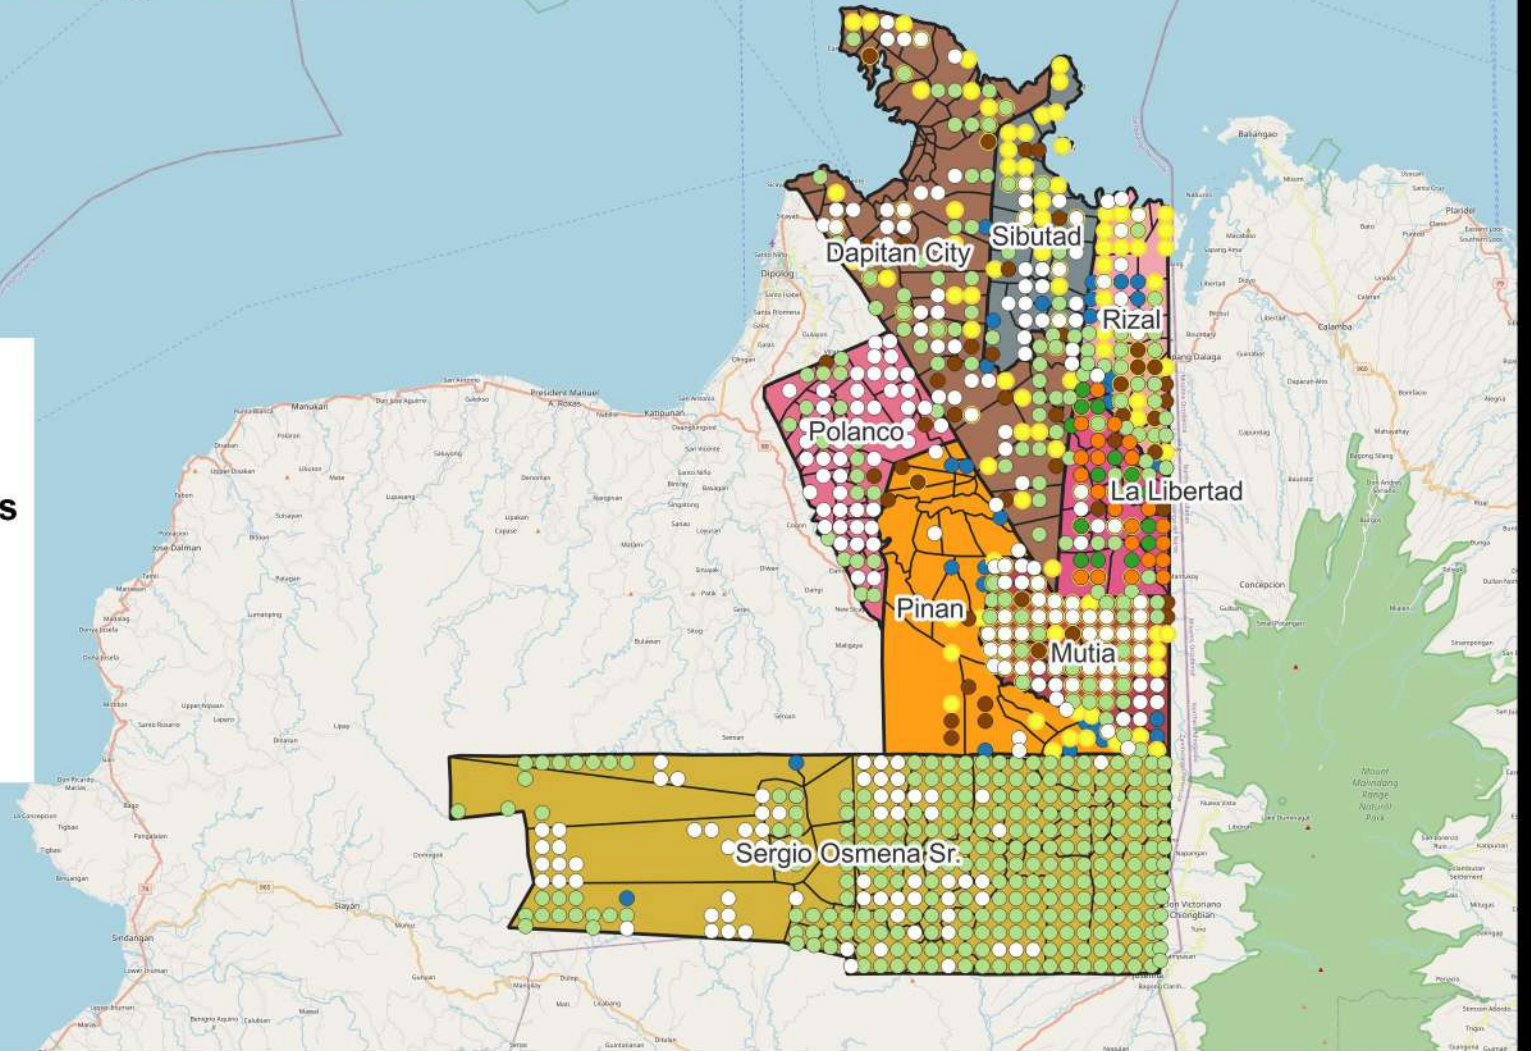

CROP OCCURENCE MAPPING: District I-Zamboanga del Norte

LEGEND

-  Mango
-  Vegetables
-  Rice
-  Corn
-  Cacao
-  Banana
-  Rubber

CROP OCCURENCE MAPPING

Dapitan City, Zamboanga del Norte

Aliguay

Silinog

LEGEND

- Mango
- Vegetables
- Rice
- Corn
- Cacao
- Banana
- Rubber

CROP OCCURENCE MAPPING

La Libertad, Zamboanga del Norte

LEGEND

- Mango
- Vegetables
- Rice
- Corn
- Cacao
- Banana
- Rubber

CROP OCCURENCE MAPPING

CROP OCCURENCE MAPPING Manukan, Zamboanga del Norte

LEGEND

- Orange circle: Mango
- Green circle: Vegetables
- White circle: Rice
- Light green circle: Corn
- Brown circle: Cacao
- Yellow circle: Banana
- Blue circle: Rubber

CROP OCCURENCE MAPPING

Sibuco, Zamboanga del Norte

LEGEND

-  Mango
-  Vegetables
-  Rice
-  Corn
-  Cacao
-  Banana
-  Rubber

CROP OCCURENCE MAPPING

Siocon, Zamboanga del Norte

LEGEND

- Mango
- Vegetables
- Rice
- Corn
- Cacao
- Banana
- Rubber