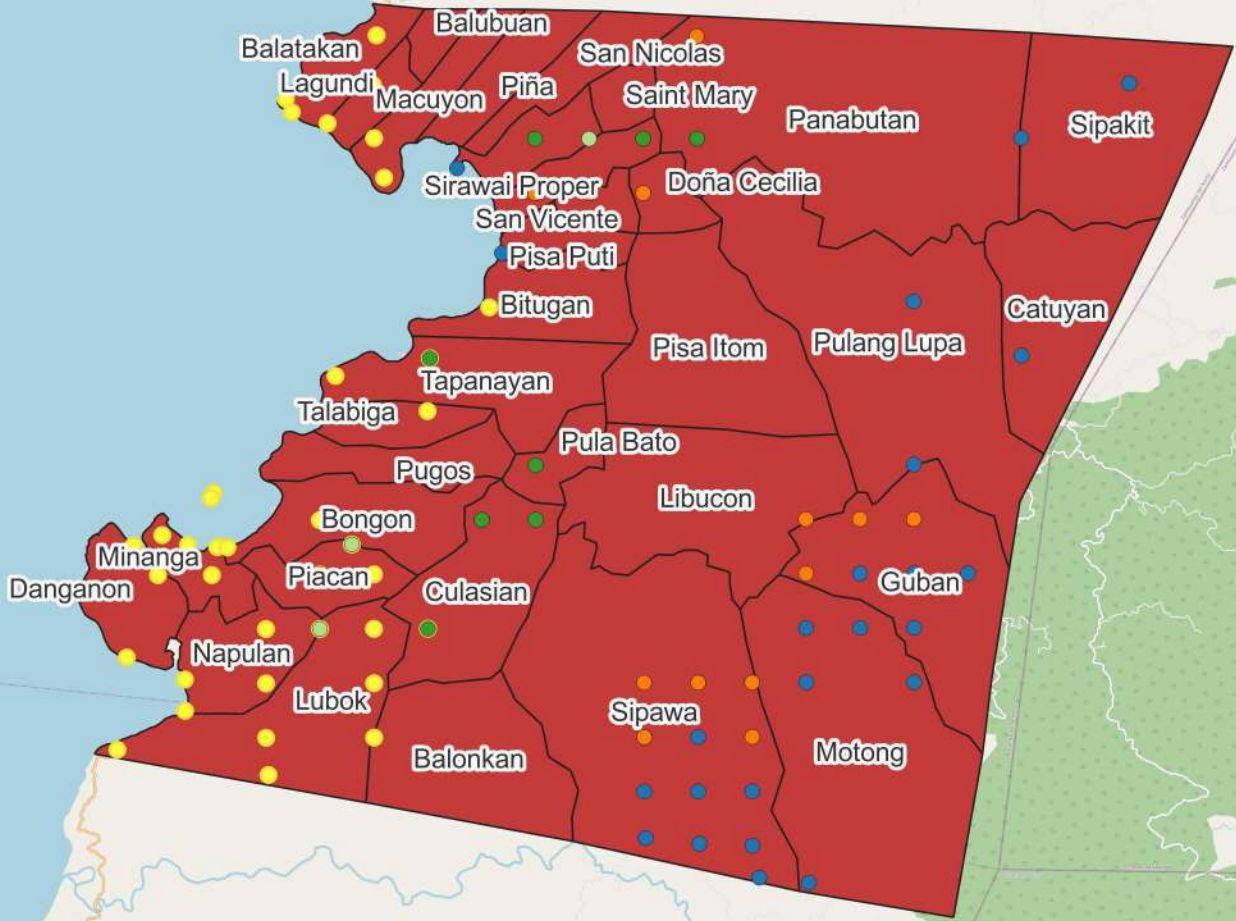

CROP OCCURENCE MAPPING

Sibuco, Zamboanga del Norte

LEGEND

-  Mango
-  Vegetables
-  Rice
-  Corn
-  Cacao
-  Banana
-  Rubber

CROP OCCURENCE MAPPING

Siocon, Zamboanga del Norte

LEGEND

- Mango
- Vegetables
- Rice
- Corn
- Cacao
- Banana
- Rubber

CROP OCCURENCE MAPPING

Sirawai, Zamboanga del Norte

LEGEND

- Mango
- Vegetables
- Rice
- Corn
- Cacao
- Banana
- Rubber

CROP OCCURENCE MAPPING

Tampilisan, Zamboanga del Norte

LEGEND

- Mango
- Vegetables
- Rice
- Corn
- Cacao
- Banana
- Rubber