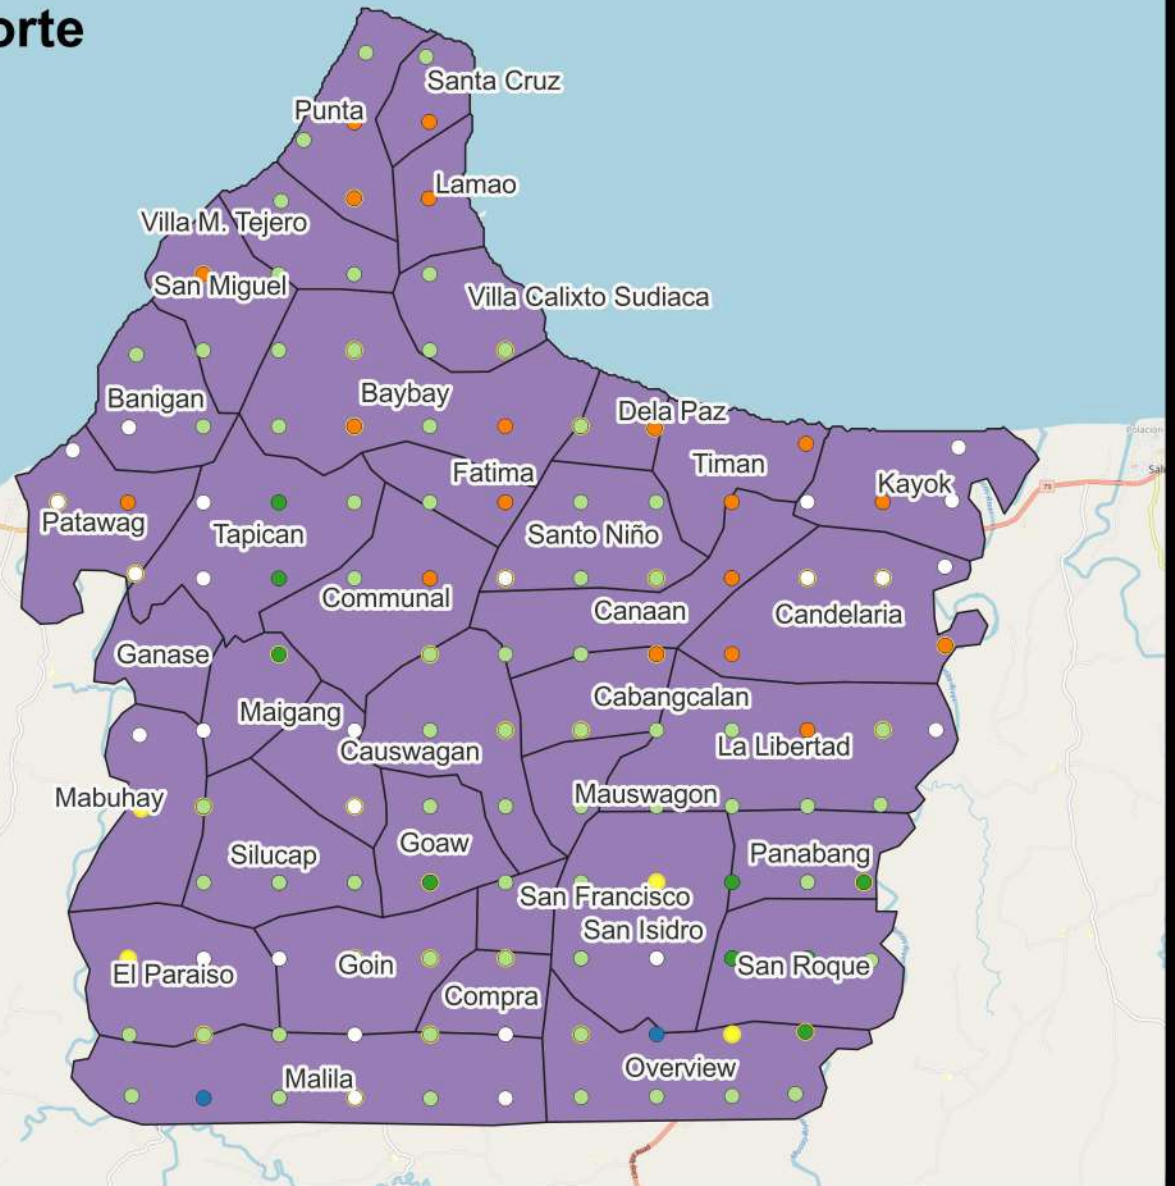

CROP OCCURENCE MAPPING: District I-Zamboanga del Norte

LEGEND

-  Mango
-  Vegetables
-  Rice
-  Corn
-  Cacao
-  Banana
-  Rubber

CROP OCCURENCE MAPPING

Dapitan City, Zamboanga del Norte

Aliguay

Silinog

LEGEND

CROP OCCURENCE MAPPING

Labason, Zamboanga del Norte

LEGEND

- Mango
- Vegetables
- Rice
- Corn
- Cacao
- Banana
- Rubber

CROP OCCURENCE MAPPING

Leon B. Postigo, Zamboanga del Norte

LEGEND

- Mango
- Vegetables
- Rice
- Corn
- Cacao
- Banana
- Rubber

CROP OCCURENCE MAPPING

Liloy, Zamboanga del Norte

LEGEND

- Mango
- Vegetables
- Rice
- Corn
- Cacao
- Banana
- Rubber

CROP OCCURENCE MAPPING

Salug, Zamboanga del Norte

LEGEND

- Mango
- Vegetables
- Rice
- Corn
- Cacao
- Banana
- Rubber

CROP OCCURENCE MAPPING

Sibuco, Zamboanga del Norte

LEGEND

-  Mango
-  Vegetables
-  Rice
-  Corn
-  Cacao
-  Banana
-  Rubber

CROP OCCURENCE MAPPING

Siocon, Zamboanga del Norte

LEGEND

- Mango
- Vegetables
- Rice
- Corn
- Cacao
- Banana
- Rubber