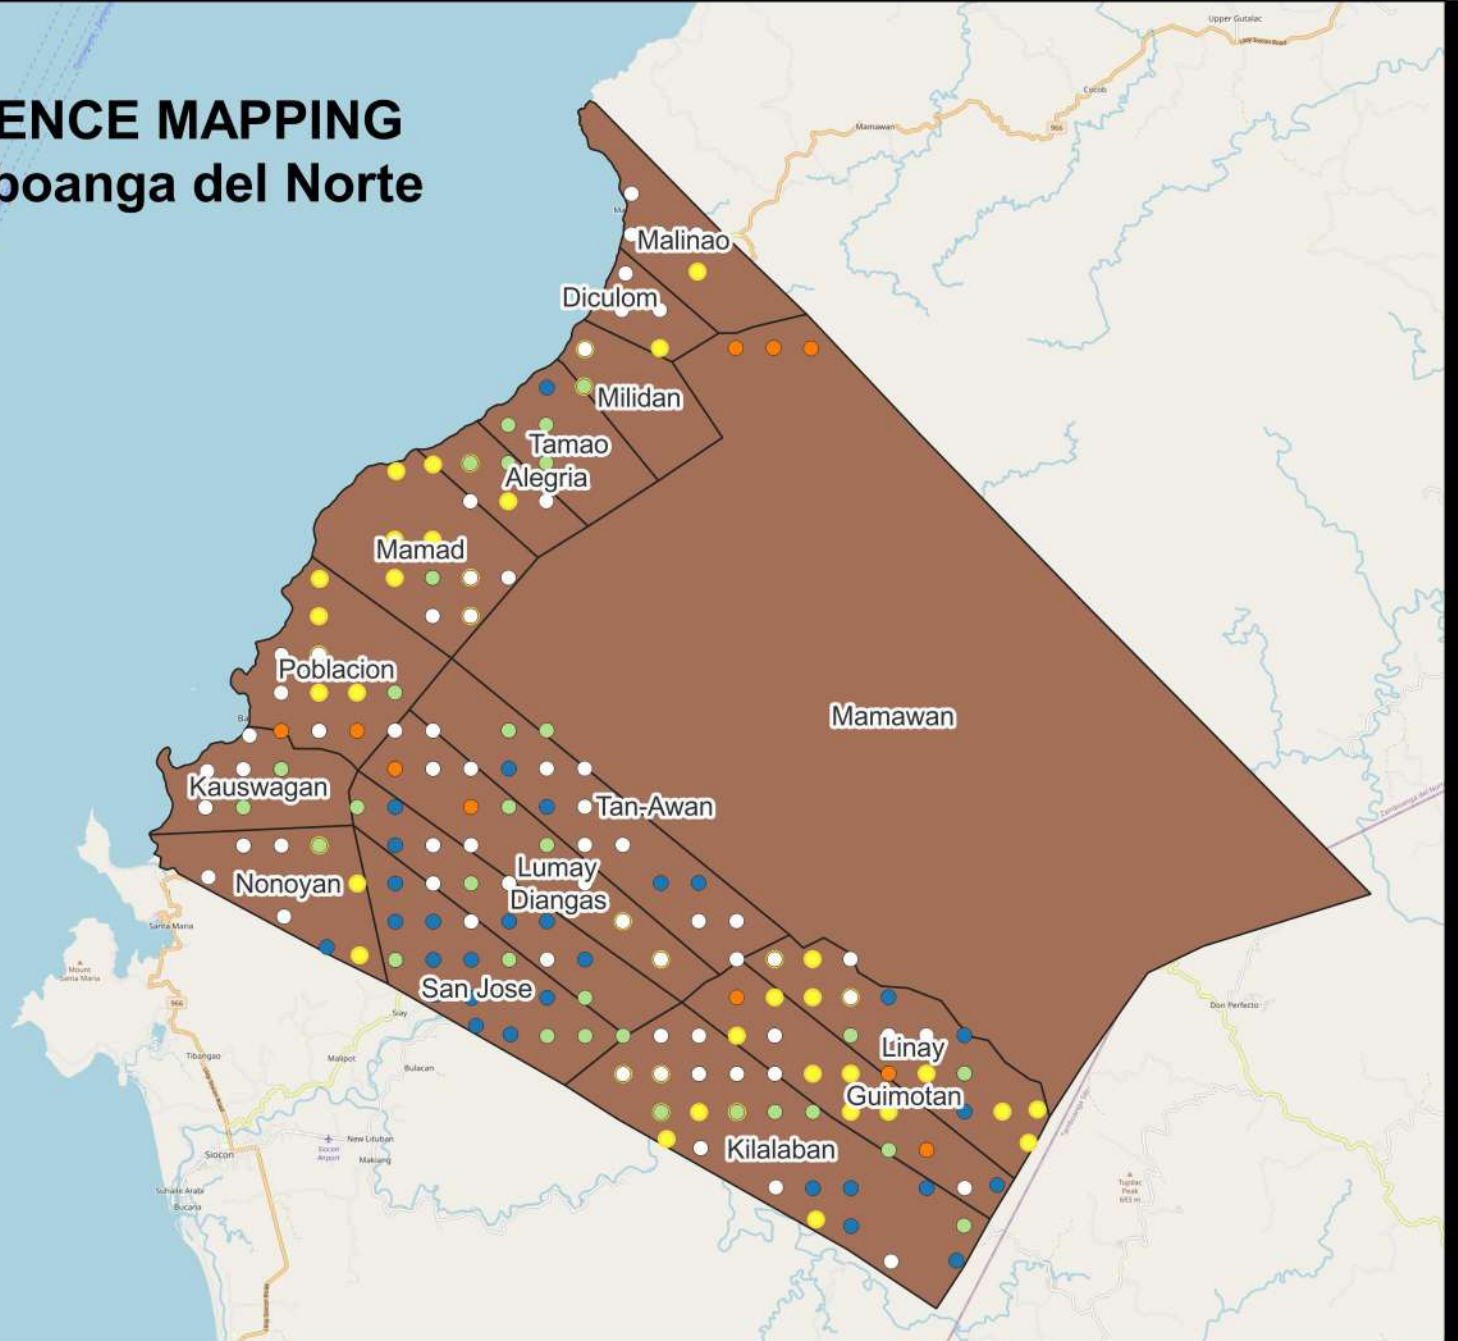

CROP OCCURENCE MAPPING Manukan, Zamboanga del Norte

LEGEND

- Orange circle: Mango
- Green circle: Vegetables
- White circle: Rice
- Light green circle: Corn
- Brown circle: Cacao
- Yellow circle: Banana
- Blue circle: Rubber

CROP OCCURENCE MAPPING

Sindangan, Zamboanga del Norte

LEGEND

- Mango
- Vegetables
- Rice
- Corn
- Cacao
- Banana
- Rubber

CROP OCCURENCE MAPPING

Pres. Manuel A. Roxas, Zamboanga del Norte

LEGEND

-  Mango
-  Vegetables
-  Rice
-  Corn
-  Cacao
-  Banana
-  Rubber

CROP OCCURENCE MAPPING

Baliguian, Zamboanga del Norte

LEGEND

- Mango
- Vegetables
- Rice
- Corn
- Cacao
- Banana
- Rubber

CROP OCCURENCE MAPPING DISTRICT III-Zamboanga del Norte

LEGEND

- Mango
- Vegetables
- Rice
- Corn
- Cacao
- Banana
- Rubber

CROP OCCURENCE MAPPING

Godod, Zamboanga del Norte

LEGEND

- Mango
- Vegetables
- Rice
- Corn
- Cacao
- Banana
- Rubber

CROP OCCURENCE MAPPING

Gutalac, Zamboanga del Norte

LEGEND

- Mango
- Vegetables
- Rice
- Corn
- Cacao
- Banana
- Rubber