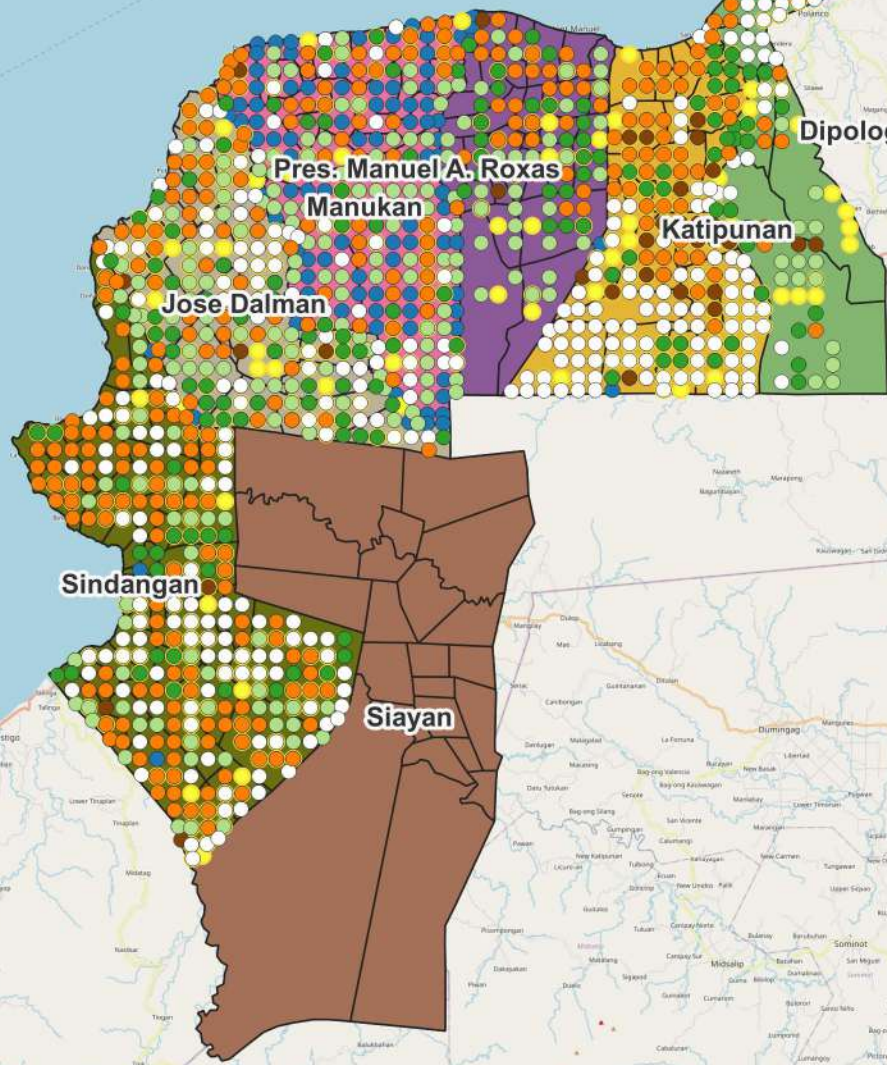

- Mango
- Vegetables
- Rice
- Corn
- Cacao
- Banana
- Rubber

CROP OCCURENCE MAPPING

La Libertad, Zamboanga del Norte

LEGEND

- Mango
- Vegetables
- Rice
- Corn
- Cacao
- Banana
- Rubber

CROP OCCURENCE MAPPING

CROP OCCURENCE MAPPING: Polanco, Zamboanga del Norte

LEGEND

- Mango
- Vegetables
- Rice
- Corn
- Cacao
- Banana
- Rubber

CROP OCCURENCE MAPPING

Rizal, Zamboanga del Norte

LEGEND

- Mango
- Vegetables
- Rice
- Corn
- Cacao
- Banana
- Rubber

CROP OCCURENCE MAPPING: Sergio Osmeña, Zamboanga del Norte

LEGEND

- Mango
- Vegetables
- Rice
- Corn
- Cacao
- Banana
- Rubber

CROP OCCURENCE MAPPING

Sibutad, Zamboanga del Norte

LEGEND

-  Mango
-  Vegetables
-  Rice
-  Corn
-  Cacao
-  Banana
-  Rubber

CROP OCCURENCE MAPPING: District II-Zamboanga del Norte

LEGEND

- Mango
- Vegetables
- Rice
- Corn
- Cacao
- Banana
- Rubber

CROP OCCURENCE MAPPING

Dipolog City, Zamboanga del Norte

LEGEND

-  Mango
-  Vegetables
-  Rice
-  Corn
-  Cacao
-  Banana
-  Rubber