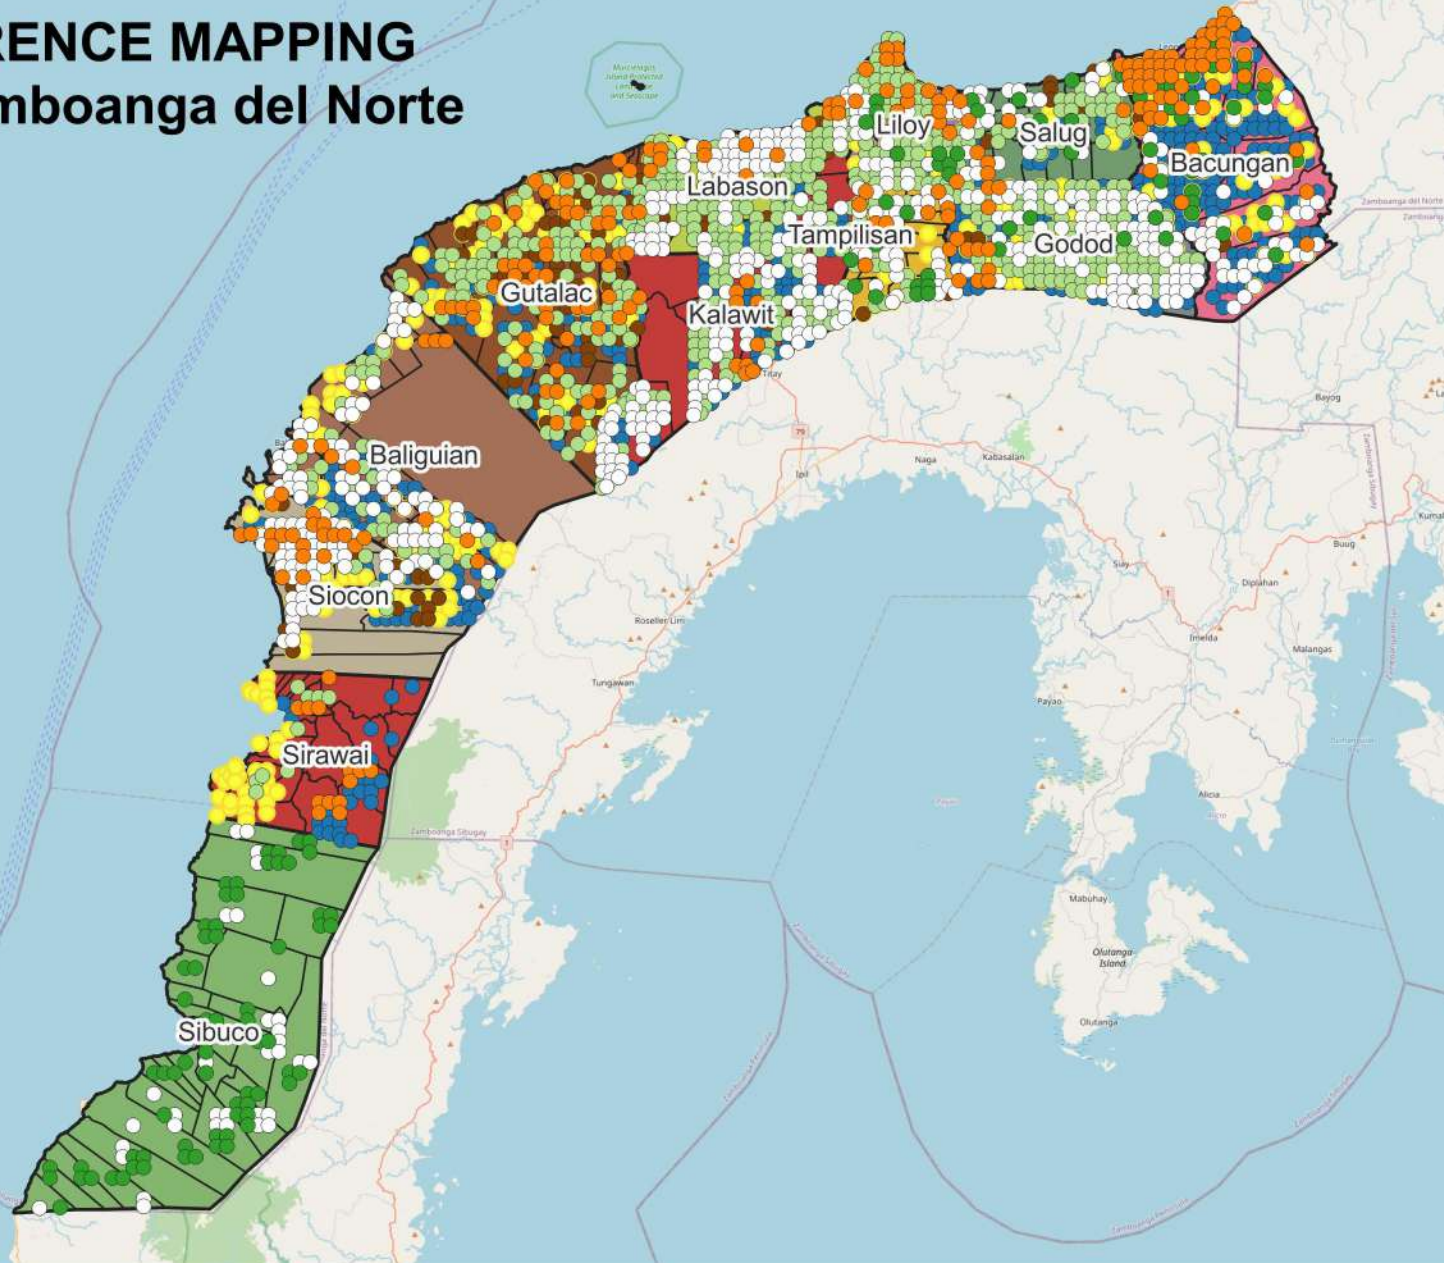

CROP OCCURENCE MAPPING Manukan, Zamboanga del Norte

LEGEND

- Orange circle: Mango
- Green circle: Vegetables
- White circle: Rice
- Light green circle: Corn
- Brown circle: Cacao
- Yellow circle: Banana
- Blue circle: Rubber

CROP OCCURENCE MAPPING

Sindangan, Zamboanga del Norte

LEGEND

- Mango
- Vegetables
- Rice
- Corn
- Cacao
- Banana
- Rubber

CROP OCCURENCE MAPPING

Pres. Manuel A. Roxas, Zamboanga del Norte

LEGEND

-  Mango
-  Vegetables
-  Rice
-  Corn
-  Cacao
-  Banana
-  Rubber

CROP OCCURENCE MAPPING

Baliguian, Zamboanga del Norte

LEGEND

- Mango
- Vegetables
- Rice
- Corn
- Cacao
- Banana
- Rubber

CROP OCCURENCE MAPPING DISTRICT III-Zamboanga del Norte

LEGEND

- Mango
- Vegetables
- Rice
- Corn
- Cacao
- Banana
- Rubber

CROP OCCURENCE MAPPING

Godod, Zamboanga del Norte

LEGEND

- Mango
- Vegetables
- Rice
- Corn
- Cacao
- Banana
- Rubber

CROP OCCURENCE MAPPING

Gutalac, Zamboanga del Norte

LEGEND

- Mango
- Vegetables
- Rice
- Corn
- Cacao
- Banana
- Rubber