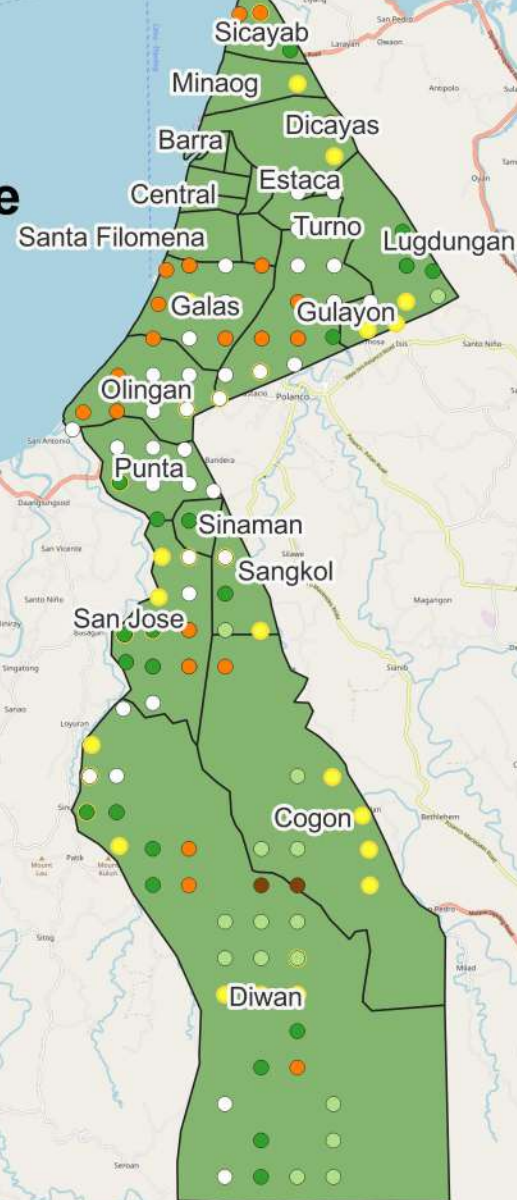

CROP OCCURENCE MAPPING: Sergio Osmeña, Zamboanga del Norte

LEGEND

- Mango
- Vegetables
- Rice
- Corn
- Cacao
- Banana
- Rubber

CROP OCCURENCE MAPPING

Sibutad, Zamboanga del Norte

LEGEND

-  Mango
-  Vegetables
-  Rice
-  Corn
-  Cacao
-  Banana
-  Rubber

CROP OCCURENCE MAPPING: District II-Zamboanga del Norte

LEGEND

- Mango
- Vegetables
- Rice
- Corn
- Cacao
- Banana
- Rubber

CROP OCCURENCE MAPPING

Dipolog City, Zamboanga del Norte

LEGEND

-  Mango
-  Vegetables
-  Rice
-  Corn
-  Cacao
-  Banana
-  Rubber

CROP OCCURENCE MAPPING

Jose Dalman, Zamboanga del Norte

LEGEND

-  Mango
-  Vegetables
-  Rice
-  Corn
-  Cacao
-  Banana
-  Rubber

CROP OCCURENCE MAPPING

Katipunan, Zamboanga del Norte

LEGEND

- Mango
- Vegetables
- Rice
- Corn
- Cacao
- Banana
- Rubber

CROP OCCURENCE MAPPING Manukan, Zamboanga del Norte

LEGEND

- Orange circle: Mango
- Green circle: Vegetables
- White circle: Rice
- Light green circle: Corn
- Brown circle: Cacao
- Yellow circle: Banana
- Blue circle: Rubber