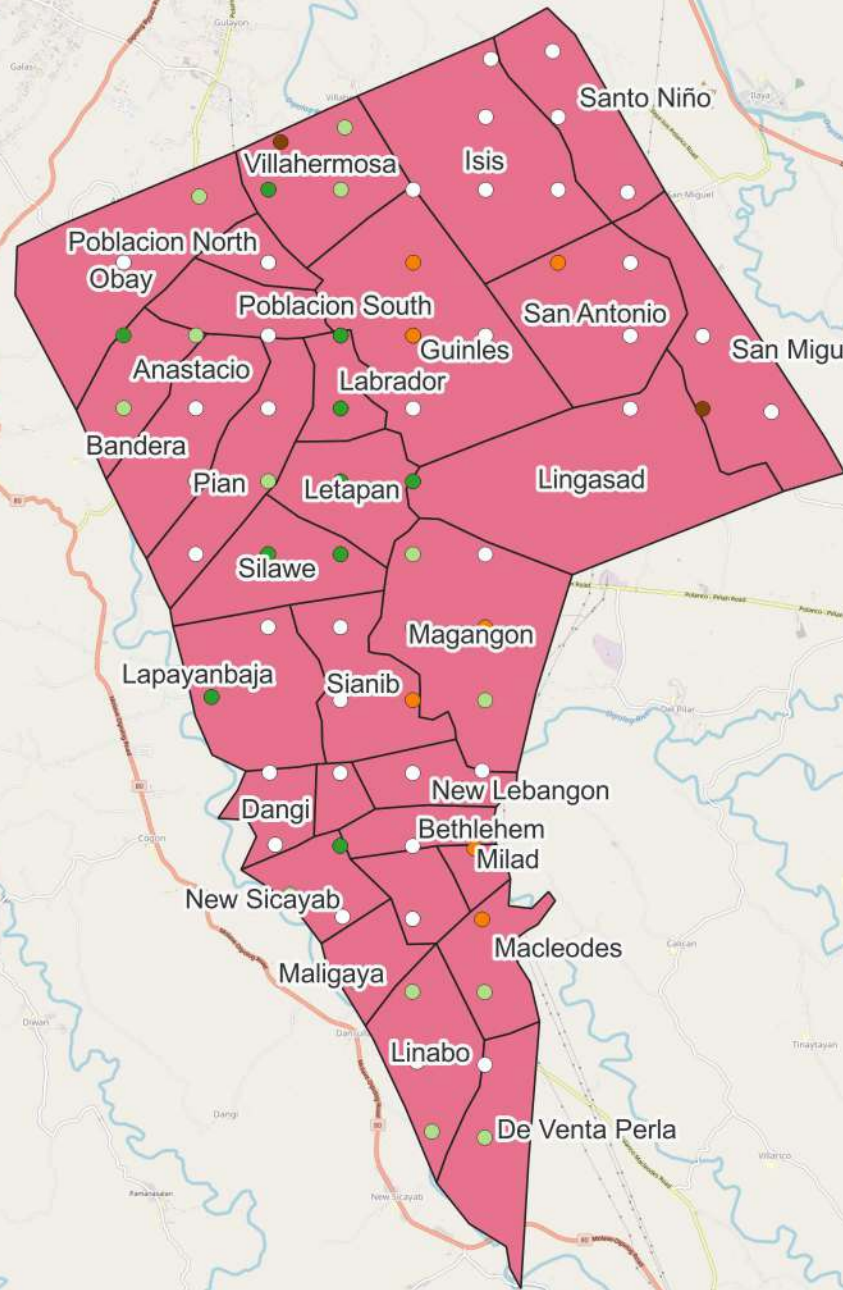

CROP OCCURENCE MAPPING: District I-Zamboanga del Norte

LEGEND

-  Mango
-  Vegetables
-  Rice
-  Corn
-  Cacao
-  Banana
-  Rubber

CROP OCCURENCE MAPPING

Dapitan City, Zamboanga del Norte

Aliguay

Silinog

LEGEND

- Mango
- Vegetables
- Rice
- Corn
- Cacao
- Banana
- Rubber

CROP OCCURENCE MAPPING

La Libertad, Zamboanga del Norte

LEGEND

- Mango
- Vegetables
- Rice
- Corn
- Cacao
- Banana
- Rubber

CROP OCCURENCE MAPPING

Mutia, Zamboanga del Norte

LEGEND

- Mango
- Vegetables
- Rice
- Corn
- Cacao
- Banana
- Rubber

CROP OCCURENCE MAPPING: Piñan, Zamboanga del Norte

LEGEND

- Mango
- Vegetables
- Rice
- Corn
- Cacao
- Banana
- Rubber

CROP OCCURENCE MAPPING: Polanco, Zamboanga del Norte

LEGEND

- Mango
- Vegetables
- Rice
- Corn
- Cacao
- Banana
- Rubber

CROP OCCURENCE MAPPING

Rizal, Zamboanga del Norte

LEGEND

- Mango
- Vegetables
- Rice
- Corn
- Cacao
- Banana
- Rubber