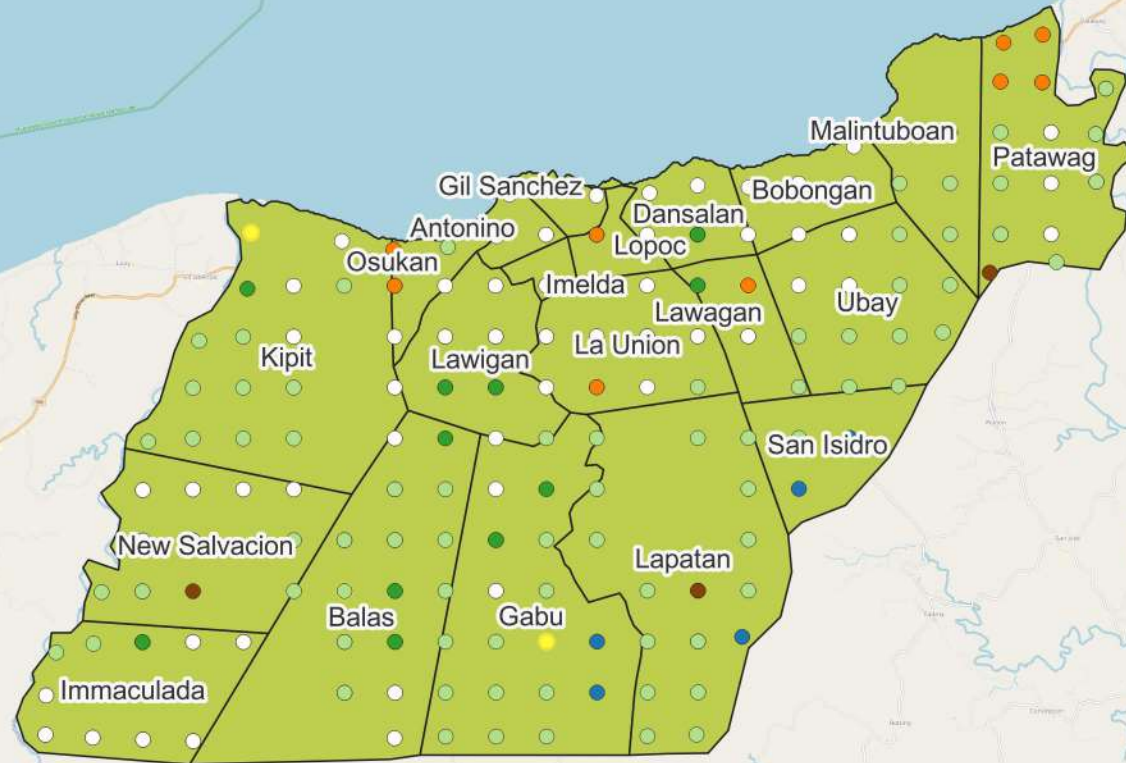

CROP OCCURENCE MAPPING: District I-Zamboanga del Norte

LEGEND

-  Mango
-  Vegetables
-  Rice
-  Corn
-  Cacao
-  Banana
-  Rubber

CROP OCCURENCE MAPPING

Dapitan City, Zamboanga del Norte

Aliguay

Silinog

LEGEND

CROP OCCURENCE MAPPING

Baliguian, Zamboanga del Norte

LEGEND

- Mango
- Vegetables
- Rice
- Corn
- Cacao
- Banana
- Rubber

CROP OCCURENCE MAPPING DISTRICT III-Zamboanga del Norte

LEGEND

- Mango
- Vegetables
- Rice
- Corn
- Cacao
- Banana
- Rubber

CROP OCCURENCE MAPPING

Godod, Zamboanga del Norte

LEGEND

- Mango
- Vegetables
- Rice
- Corn
- Cacao
- Banana
- Rubber

CROP OCCURENCE MAPPING

Gutalac, Zamboanga del Norte

LEGEND

- Mango
- Vegetables
- Rice
- Corn
- Cacao
- Banana
- Rubber

CROP OCCURENCE MAPPING

Labason, Zamboanga del Norte

LEGEND

- Mango
- Vegetables
- Rice
- Corn
- Cacao
- Banana
- Rubber

CROP OCCURENCE MAPPING

Leon B. Postigo, Zamboanga del Norte

LEGEND

- Mango
- Vegetables
- Rice
- Corn
- Cacao
- Banana
- Rubber