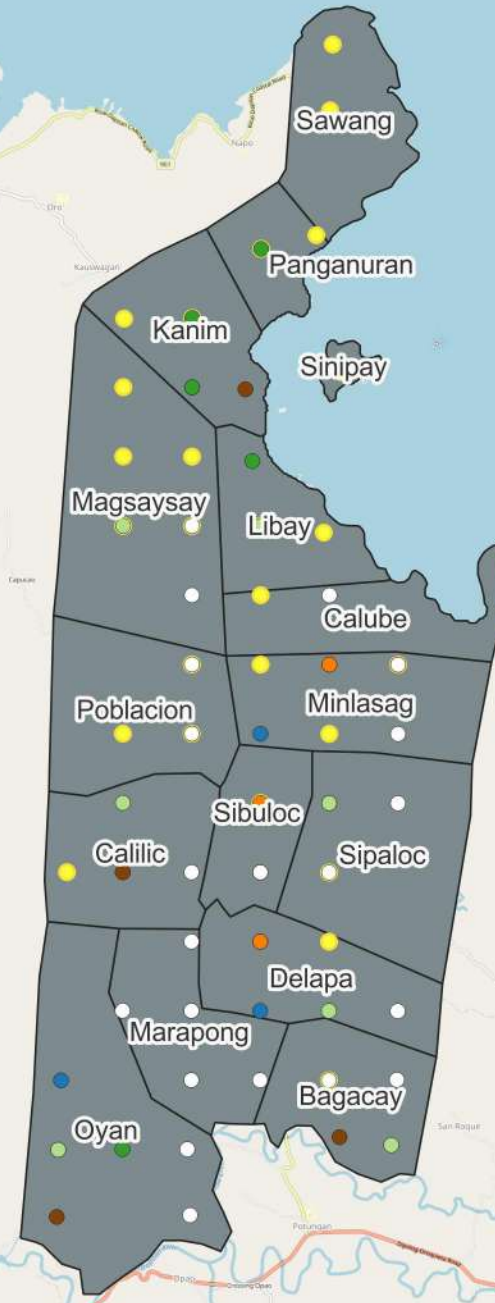

CROP OCCURENCE MAPPING: District I-Zamboanga del Norte

LEGEND

-  Mango
-  Vegetables
-  Rice
-  Corn
-  Cacao
-  Banana
-  Rubber

CROP OCCURENCE MAPPING

Dapitan City, Zamboanga del Norte

Aliguay

Silinog

LEGEND

CROP OCCURENCE MAPPING: Polanco, Zamboanga del Norte

LEGEND

- Mango
- Vegetables
- Rice
- Corn
- Cacao
- Banana
- Rubber

CROP OCCURENCE MAPPING

Rizal, Zamboanga del Norte

LEGEND

- Mango
- Vegetables
- Rice
- Corn
- Cacao
- Banana
- Rubber

CROP OCCURENCE MAPPING: Sergio Osmeña, Zamboanga del Norte

LEGEND

- Mango
- Vegetables
- Rice
- Corn
- Cacao
- Banana
- Rubber

CROP OCCURENCE MAPPING

Sibutad, Zamboanga del Norte

LEGEND

-  Mango
-  Vegetables
-  Rice
-  Corn
-  Cacao
-  Banana
-  Rubber

CROP OCCURENCE MAPPING: District II-Zamboanga del Norte

LEGEND

- Mango
- Vegetables
- Rice
- Corn
- Cacao
- Banana
- Rubber

CROP OCCURENCE MAPPING

Dipolog City, Zamboanga del Norte

LEGEND

-  Mango
-  Vegetables
-  Rice
-  Corn
-  Cacao
-  Banana
-  Rubber