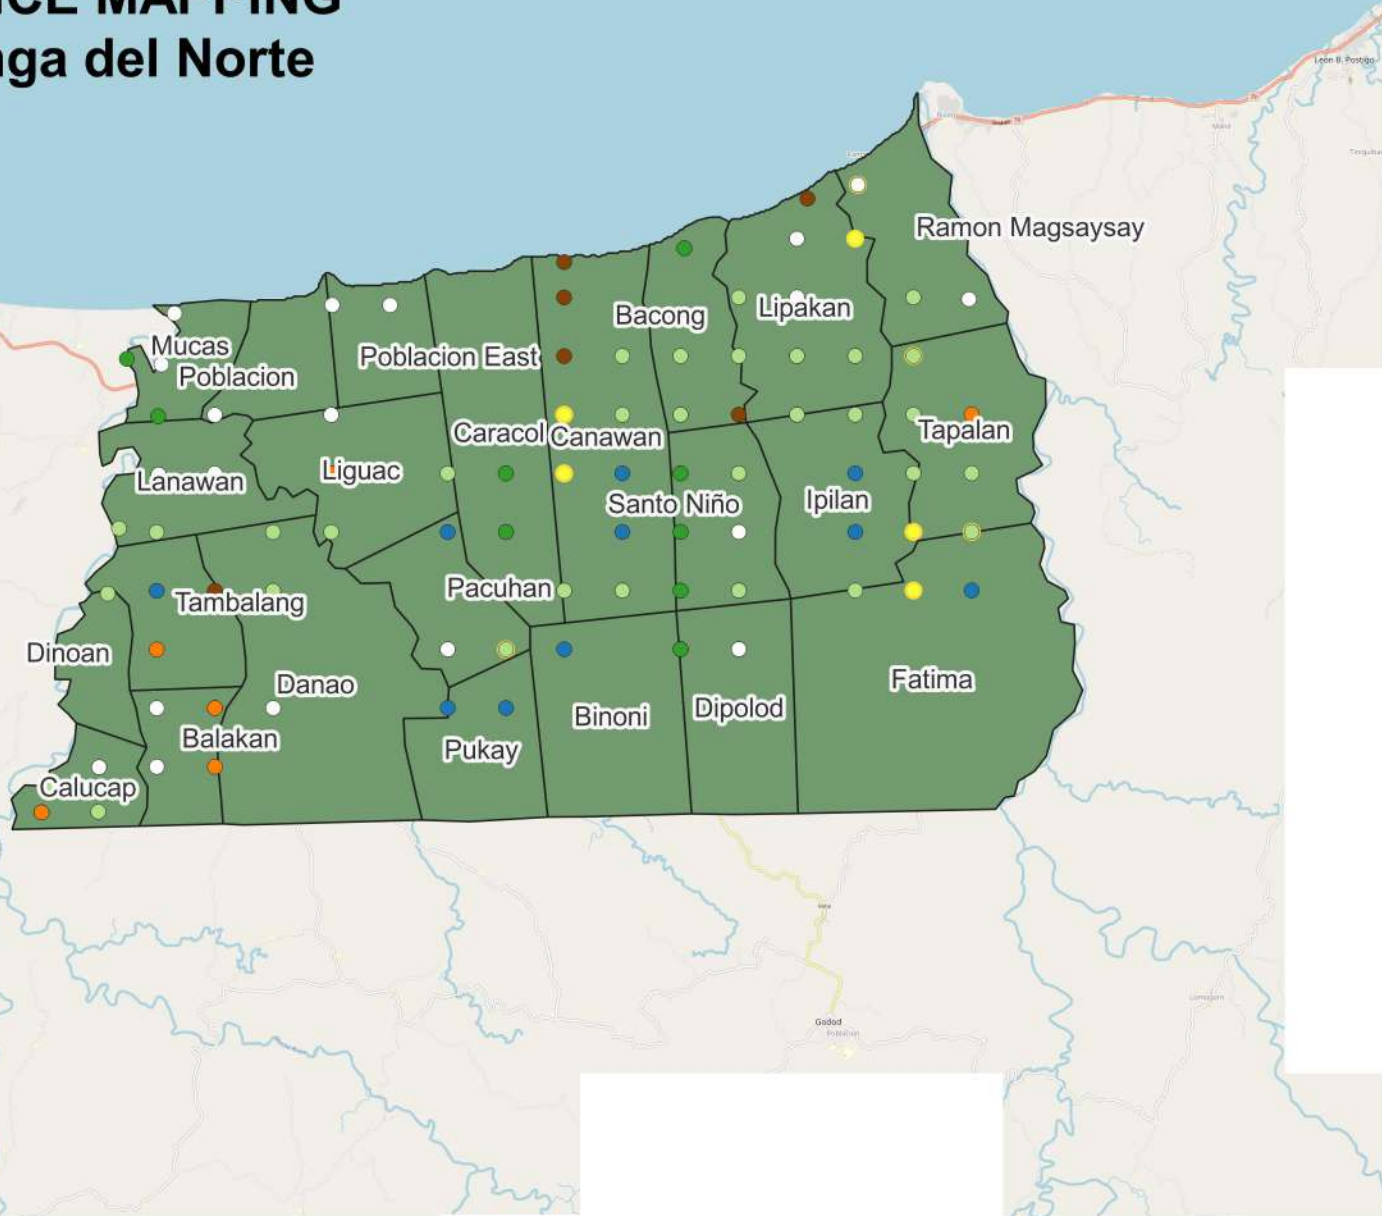

CROP OCCURENCE MAPPING

Salug, Zamboanga del Norte

LEGEND

- Mango
- Vegetables
- Rice
- Corn
- Cacao
- Banana
- Rubber