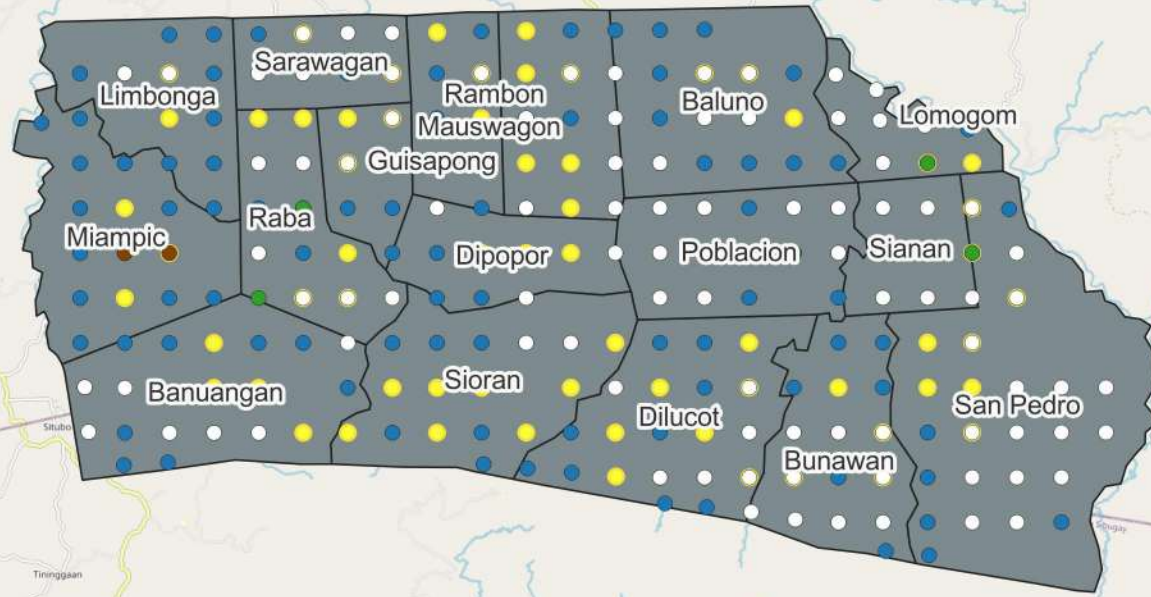

CROP OCCURENCE MAPPING Manukan, Zamboanga del Norte

LEGEND

- Orange circle: Mango
- Green circle: Vegetables
- White circle: Rice
- Light green circle: Corn
- Brown circle: Cacao
- Yellow circle: Banana
- Blue circle: Rubber

CROP OCCURENCE MAPPING

Sindangan, Zamboanga del Norte

LEGEND

- Mango
- Vegetables
- Rice
- Corn
- Cacao
- Banana
- Rubber

CROP OCCURENCE MAPPING

Pres. Manuel A. Roxas, Zamboanga del Norte

LEGEND

-  Mango
-  Vegetables
-  Rice
-  Corn
-  Cacao
-  Banana
-  Rubber

CROP OCCURENCE MAPPING

Baliguian, Zamboanga del Norte

LEGEND

- Mango
- Vegetables
- Rice
- Corn
- Cacao
- Banana
- Rubber

CROP OCCURENCE MAPPING DISTRICT III-Zamboanga del Norte

LEGEND

- Mango
- Vegetables
- Rice
- Corn
- Cacao
- Banana
- Rubber

CROP OCCURENCE MAPPING

Godod, Zamboanga del Norte

LEGEND

- Mango
- Vegetables
- Rice
- Corn
- Cacao
- Banana
- Rubber

CROP OCCURENCE MAPPING

Gutalac, Zamboanga del Norte

LEGEND

- Mango
- Vegetables
- Rice
- Corn
- Cacao
- Banana
- Rubber