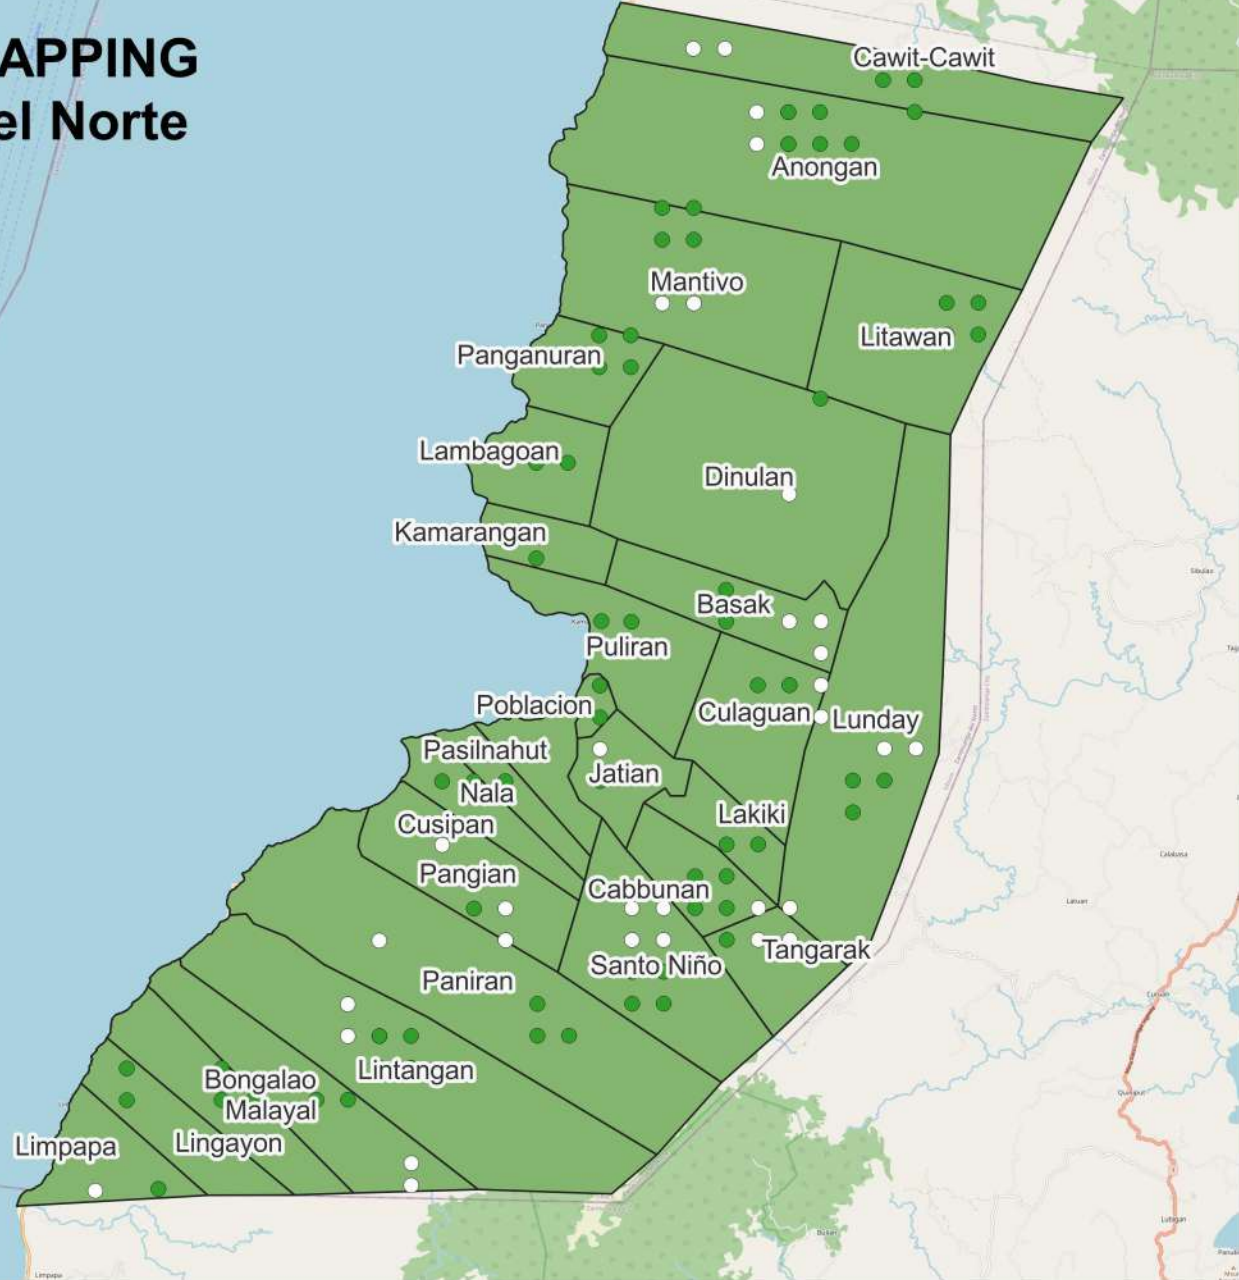

CROP OCCURENCE MAPPING

Sibuco, Zamboanga del Norte

LEGEND

- Mango
- Vegetables
- Rice
- Corn
- Cacao
- Banana
- Rubber