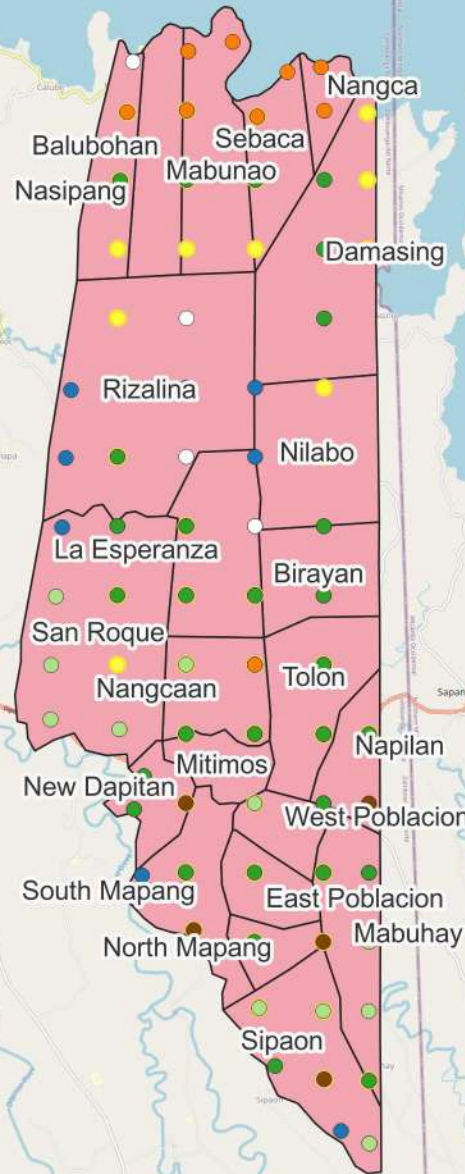

- Mango
- Vegetables
- Rice
- Corn
- Cacao
- Banana
- Rubber

CROP OCCURENCE MAPPING

La Libertad, Zamboanga del Norte

LEGEND

- Mango
- Vegetables
- Rice
- Corn
- Cacao
- Banana
- Rubber

CROP OCCURENCE MAPPING

CROP OCCURENCE MAPPING: Polanco, Zamboanga del Norte

LEGEND

- Mango
- Vegetables
- Rice
- Corn
- Cacao
- Banana
- Rubber

CROP OCCURENCE MAPPING

Rizal, Zamboanga del Norte

LEGEND

- Mango
- Vegetables
- Rice
- Corn
- Cacao
- Banana
- Rubber

CROP OCCURENCE MAPPING: Sergio Osmeña, Zamboanga del Norte

LEGEND

- Mango
- Vegetables
- Rice
- Corn
- Cacao
- Banana
- Rubber

CROP OCCURENCE MAPPING

Sibutad, Zamboanga del Norte

LEGEND

-  Mango
-  Vegetables
-  Rice
-  Corn
-  Cacao
-  Banana
-  Rubber

CROP OCCURENCE MAPPING: District II-Zamboanga del Norte

LEGEND

- Mango
- Vegetables
- Rice
- Corn
- Cacao
- Banana
- Rubber

CROP OCCURENCE MAPPING

Dipolog City, Zamboanga del Norte

LEGEND

-  Mango
-  Vegetables
-  Rice
-  Corn
-  Cacao
-  Banana
-  Rubber