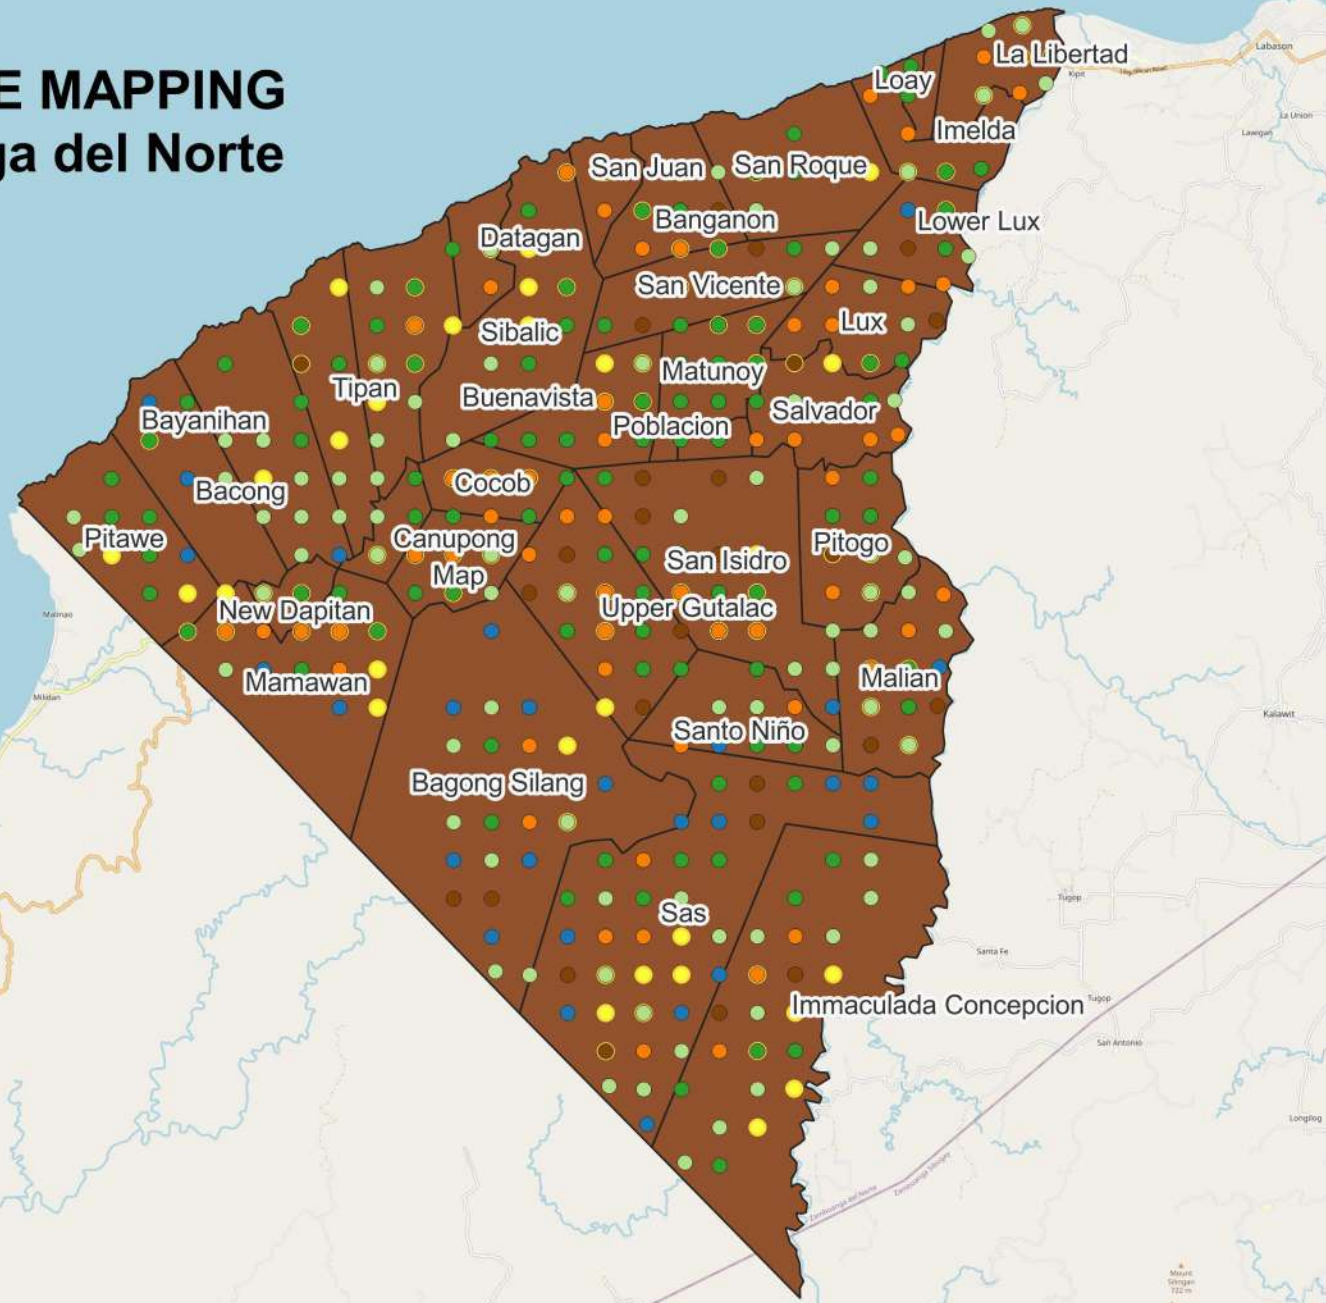

CROP OCCURENCE MAPPING: District I-Zamboanga del Norte

LEGEND

-  Mango
-  Vegetables
-  Rice
-  Corn
-  Cacao
-  Banana
-  Rubber

CROP OCCURENCE MAPPING

Dapitan City, Zamboanga del Norte

Aliguay

Silinog

LEGEND

CROP OCCURENCE MAPPING

Baliguian, Zamboanga del Norte

LEGEND

- Mango
- Vegetables
- Rice
- Corn
- Cacao
- Banana
- Rubber

CROP OCCURENCE MAPPING DISTRICT III-Zamboanga del Norte

LEGEND

- Mango
- Vegetables
- Rice
- Corn
- Cacao
- Banana
- Rubber

CROP OCCURENCE MAPPING

Godod, Zamboanga del Norte

LEGEND

- Mango
- Vegetables
- Rice
- Corn
- Cacao
- Banana
- Rubber

CROP OCCURENCE MAPPING

Gutalac, Zamboanga del Norte

LEGEND

- Mango
- Vegetables
- Rice
- Corn
- Cacao
- Banana
- Rubber

CROP OCCURENCE MAPPING

Labason, Zamboanga del Norte

LEGEND

- Mango
- Vegetables
- Rice
- Corn
- Cacao
- Banana
- Rubber

CROP OCCURENCE MAPPING

Leon B. Postigo, Zamboanga del Norte

LEGEND

- Mango
- Vegetables
- Rice
- Corn
- Cacao
- Banana
- Rubber