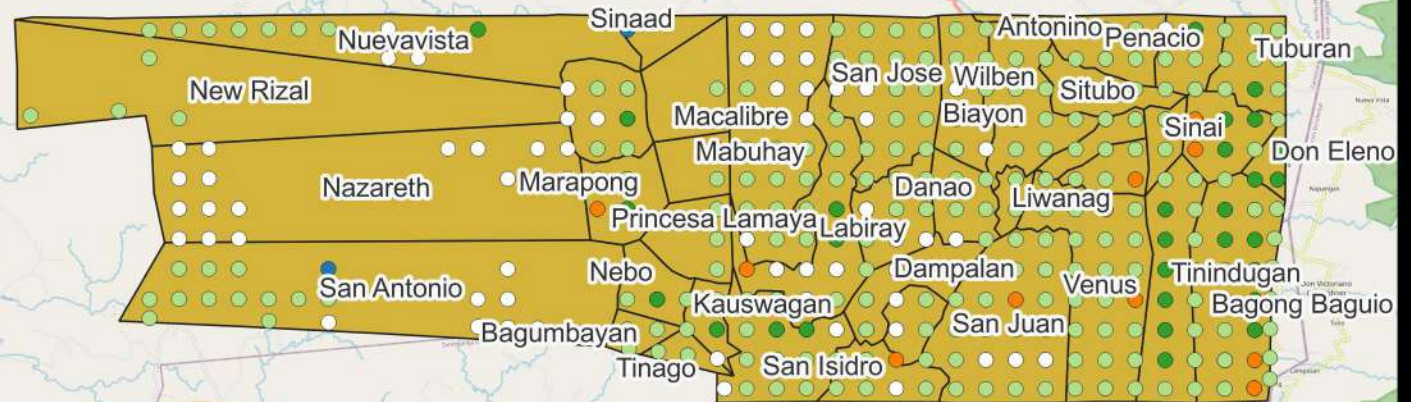

CROP OCCURENCE MAPPING: Polanco, Zamboanga del Norte

LEGEND

- Mango
- Vegetables
- Rice
- Corn
- Cacao
- Banana
- Rubber

CROP OCCURENCE MAPPING

Rizal, Zamboanga del Norte

LEGEND

- Mango
- Vegetables
- Rice
- Corn
- Cacao
- Banana
- Rubber

CROP OCCURENCE MAPPING: Sergio Osmeña, Zamboanga del Norte

LEGEND

- Mango
- Vegetables
- Rice
- Corn
- Cacao
- Banana
- Rubber

CROP OCCURENCE MAPPING

Sibutad, Zamboanga del Norte

LEGEND

-  Mango
-  Vegetables
-  Rice
-  Corn
-  Cacao
-  Banana
-  Rubber