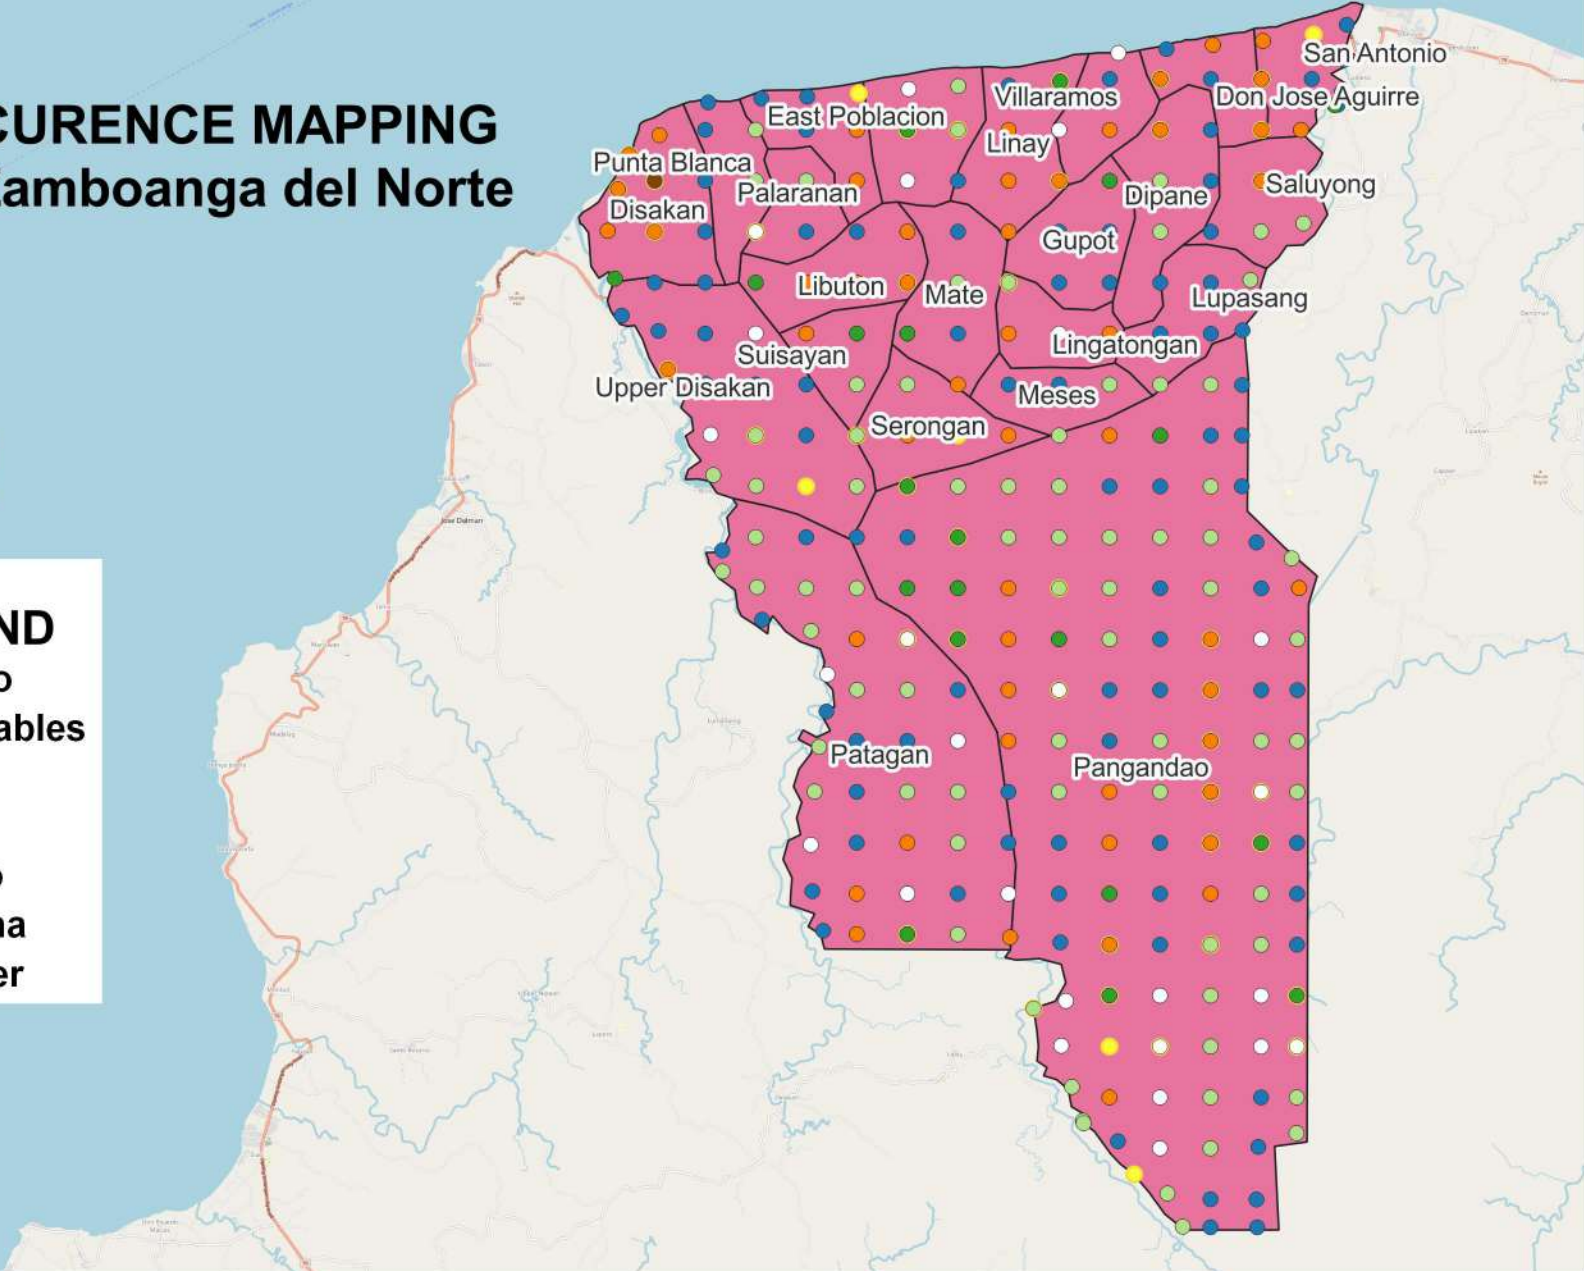

CROP OCCURENCE MAPPING: District II-Zamboanga del Norte

LEGEND

- Mango
- Vegetables
- Rice
- Corn
- Cacao
- Banana
- Rubber

CROP OCCURENCE MAPPING

Dipolog City, Zamboanga del Norte

LEGEND

-  Mango
-  Vegetables
-  Rice
-  Corn
-  Cacao
-  Banana
-  Rubber

CROP OCCURENCE MAPPING

Jose Dalman, Zamboanga del Norte

LEGEND

-  Mango
-  Vegetables
-  Rice
-  Corn
-  Cacao
-  Banana
-  Rubber

CROP OCCURENCE MAPPING

Katipunan, Zamboanga del Norte

LEGEND

- Mango
- Vegetables
- Rice
- Corn
- Cacao
- Banana
- Rubber

CROP OCCURENCE MAPPING Manukan, Zamboanga del Norte

LEGEND

- Orange circle: Mango
- Green circle: Vegetables
- White circle: Rice
- Light green circle: Corn
- Brown circle: Cacao
- Yellow circle: Banana
- Blue circle: Rubber

CROP OCCURENCE MAPPING

Sindangan, Zamboanga del Norte

LEGEND

- Mango
- Vegetables
- Rice
- Corn
- Cacao
- Banana
- Rubber

CROP OCCURENCE MAPPING

Pres. Manuel A. Roxas, Zamboanga del Norte

LEGEND

-  Mango
-  Vegetables
-  Rice
-  Corn
-  Cacao
-  Banana
-  Rubber