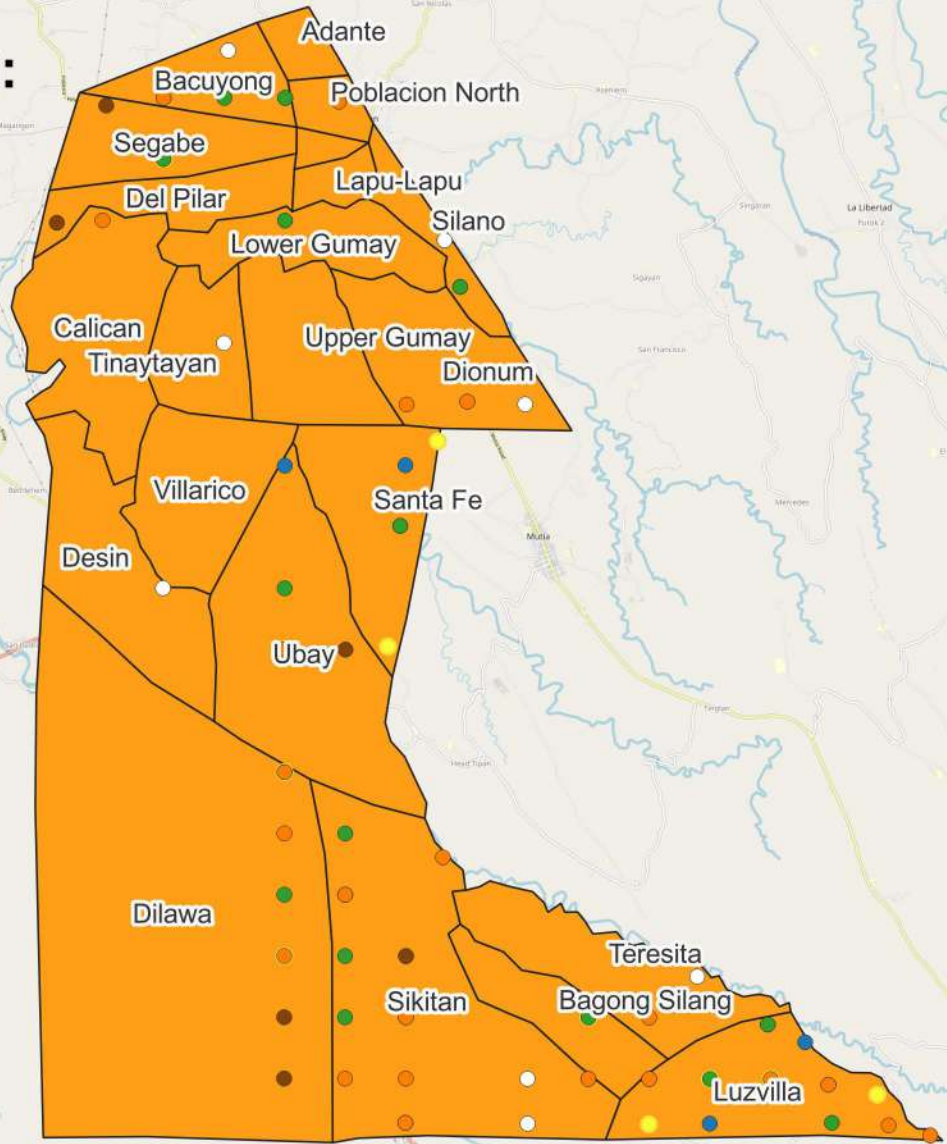

CROP OCCURENCE MAPPING: District I-Zamboanga del Norte

LEGEND

-  Mango
-  Vegetables
-  Rice
-  Corn
-  Cacao
-  Banana
-  Rubber

CROP OCCURENCE MAPPING

Dapitan City, Zamboanga del Norte

Aliguay

Silinog

LEGEND

- Mango
- Vegetables
- Rice
- Corn
- Cacao
- Banana
- Rubber

CROP OCCURENCE MAPPING

La Libertad, Zamboanga del Norte

LEGEND

- Mango
- Vegetables
- Rice
- Corn
- Cacao
- Banana
- Rubber

CROP OCCURENCE MAPPING

Mutia, Zamboanga del Norte

LEGEND

- Mango
- Vegetables
- Rice
- Corn
- Cacao
- Banana
- Rubber

CROP OCCURENCE MAPPING: Piñan, Zamboanga del Norte

LEGEND

- Mango
- Vegetables
- Rice
- Corn
- Cacao
- Banana
- Rubber

CROP OCCURENCE MAPPING: Polanco, Zamboanga del Norte

LEGEND

- Mango
- Vegetables
- Rice
- Corn
- Cacao
- Banana
- Rubber

CROP OCCURENCE MAPPING

Rizal, Zamboanga del Norte

LEGEND

- Mango
- Vegetables
- Rice
- Corn
- Cacao
- Banana
- Rubber