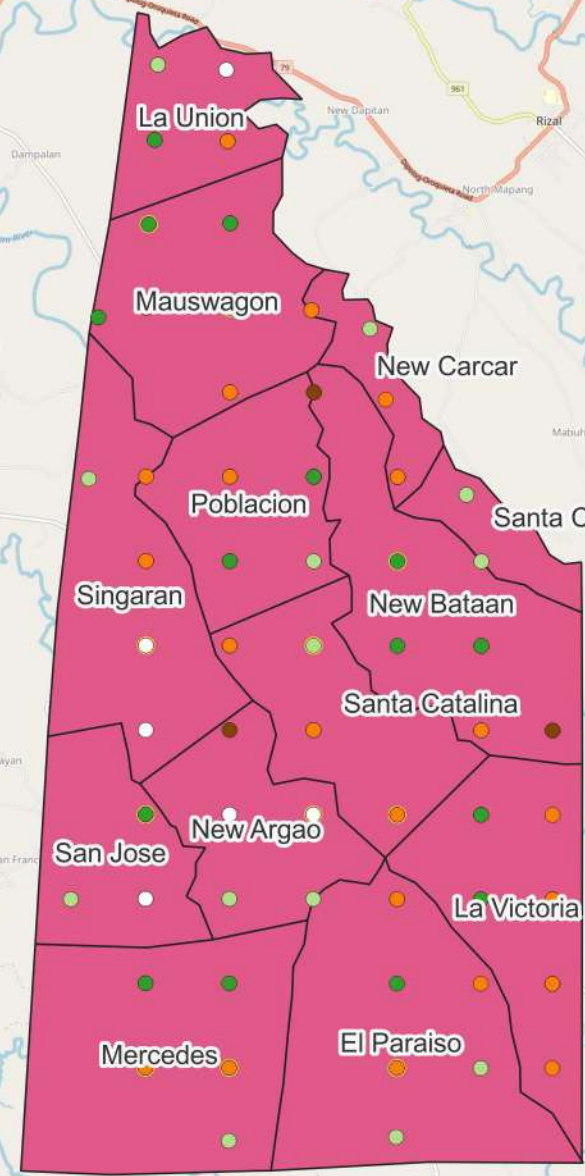

CROP OCCURENCE MAPPING: District I-Zamboanga del Norte

LEGEND

-  Mango
-  Vegetables
-  Rice
-  Corn
-  Cacao
-  Banana
-  Rubber

CROP OCCURENCE MAPPING

Dapitan City, Zamboanga del Norte

Aliguay

Silinog

LEGEND

- Mango
- Vegetables
- Rice
- Corn
- Cacao
- Banana
- Rubber

CROP OCCURENCE MAPPING

La Libertad, Zamboanga del Norte

LEGEND

- Mango
- Vegetables
- Rice
- Corn
- Cacao
- Banana
- Rubber

CROP OCCURENCE MAPPING

Mutia, Zamboanga del Norte

LEGEND

- Mango
- Vegetables
- Rice
- Corn
- Cacao
- Banana
- Rubber

CROP OCCURENCE MAPPING: Piñan, Zamboanga del Norte

LEGEND

- Mango
- Vegetables
- Rice
- Corn
- Cacao
- Banana
- Rubber

CROP OCCURENCE MAPPING: Polanco, Zamboanga del Norte

LEGEND

- Mango
- Vegetables
- Rice
- Corn
- Cacao
- Banana
- Rubber

CROP OCCURENCE MAPPING

Rizal, Zamboanga del Norte

LEGEND

- Mango
- Vegetables
- Rice
- Corn
- Cacao
- Banana
- Rubber