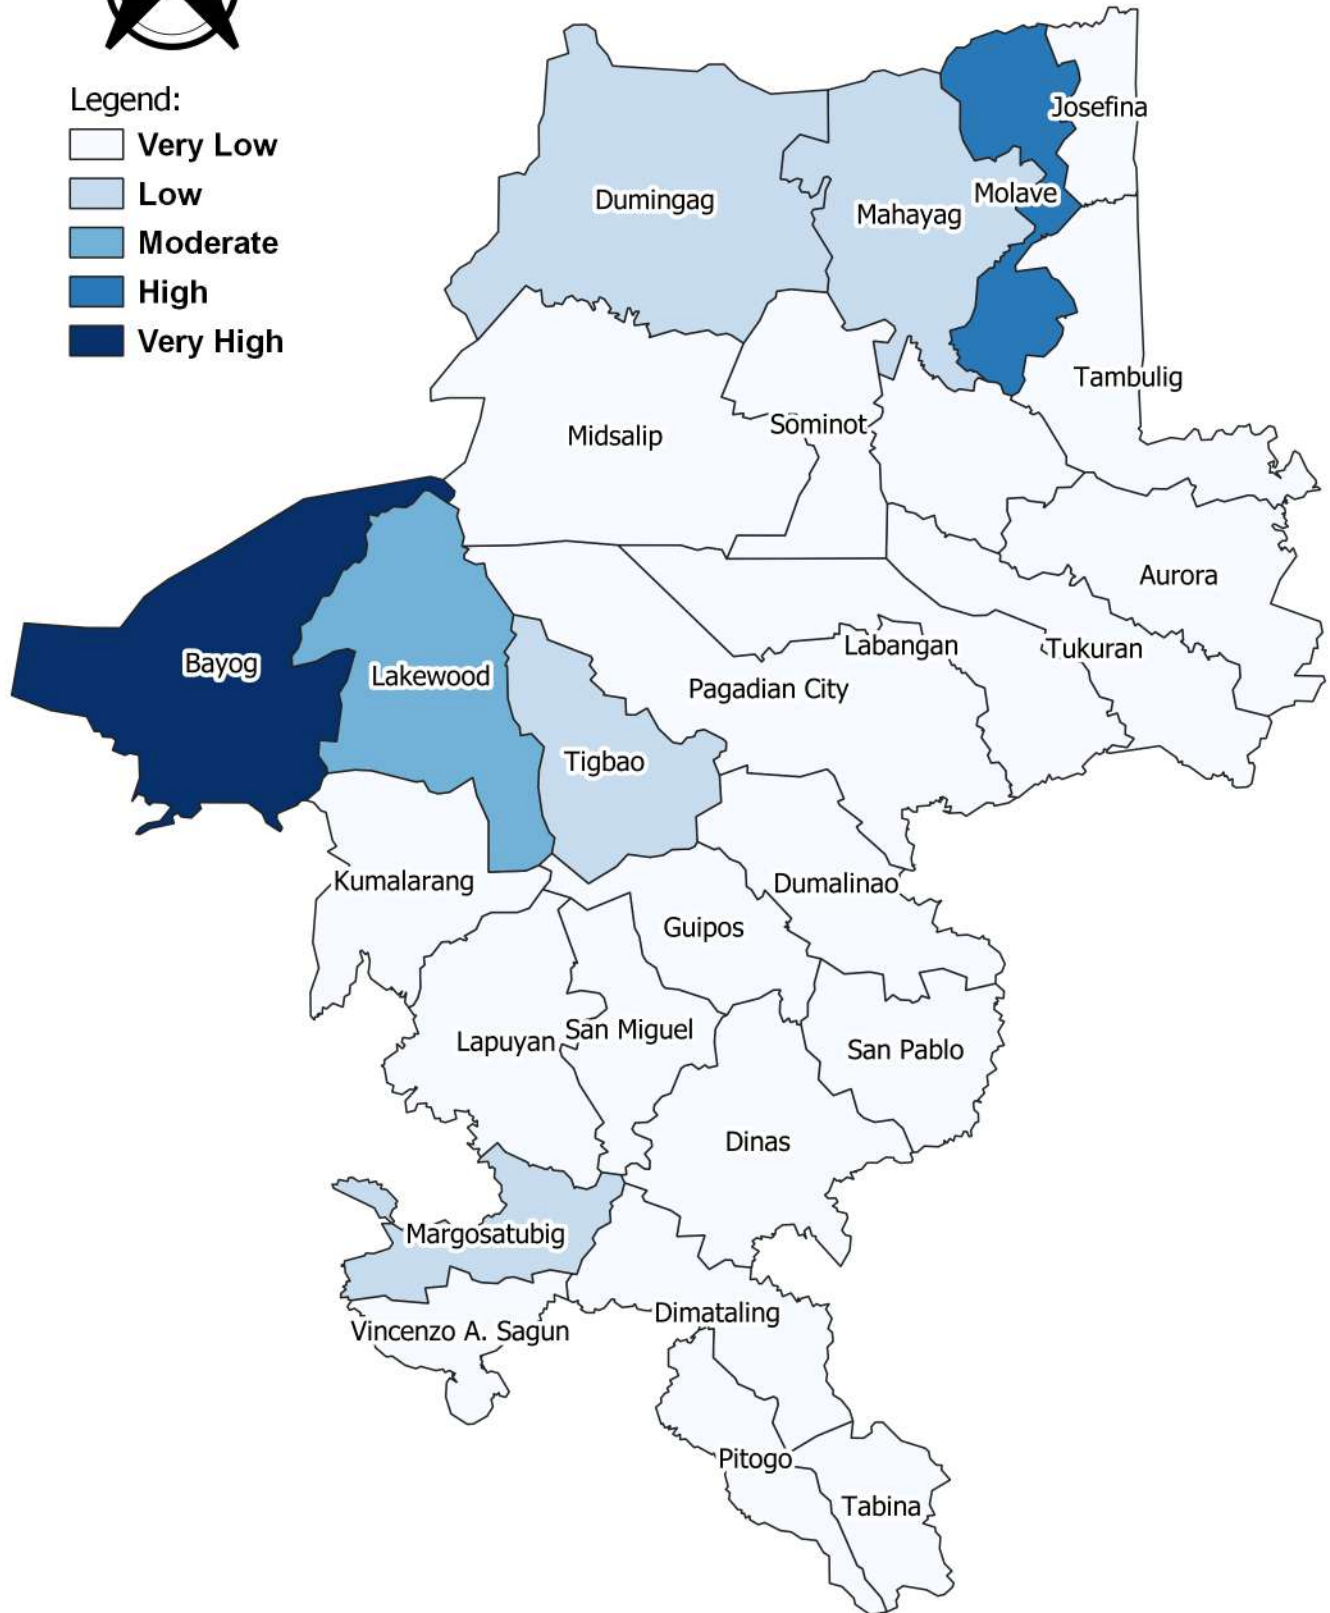

Adaptive Capacity: Natural

Legend:

- Very Low
- Low
- Moderate
- High
- Very High

Coordinate Reference System
WGS 84