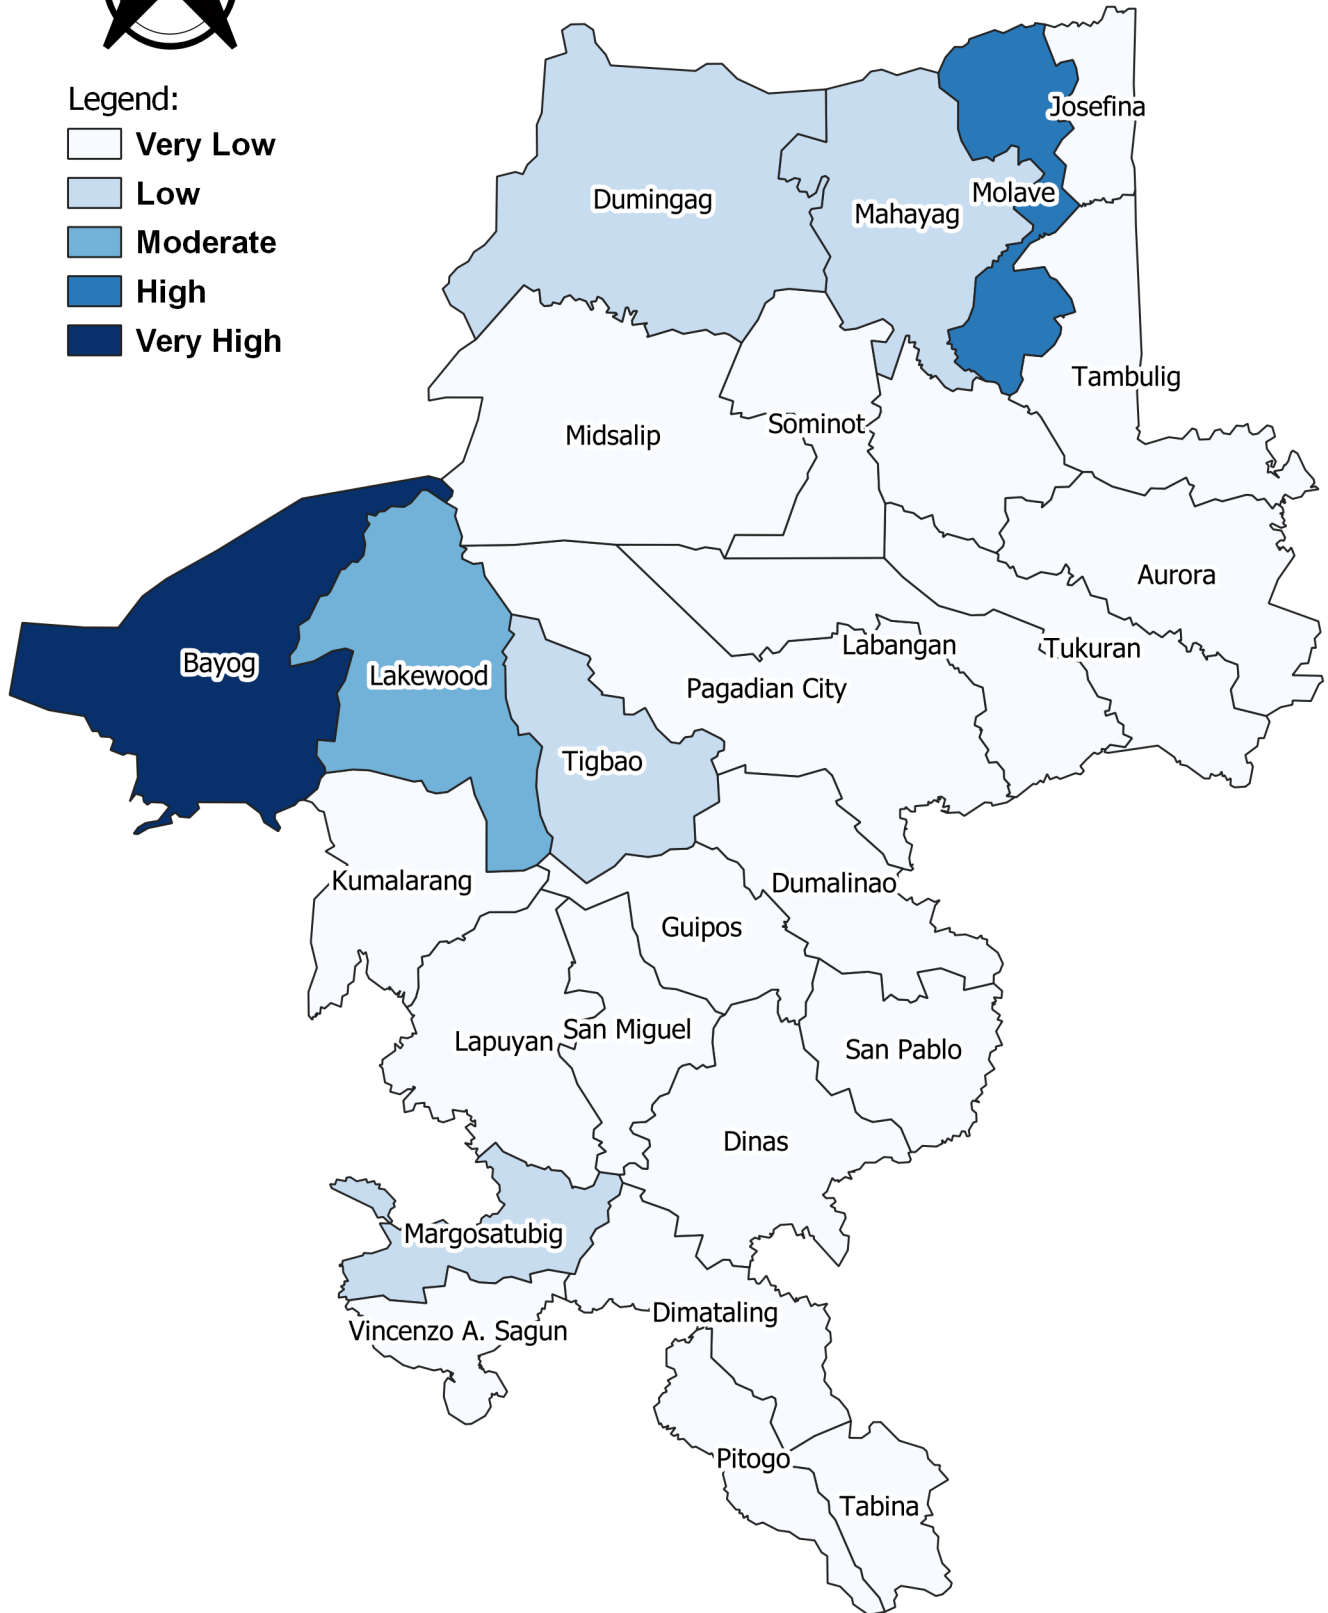

Adaptive Capacity: Anticipatory

Legend:

- Very Low
- Low
- Moderate
- High
- Very High

Coordinate Reference System
WGS 84