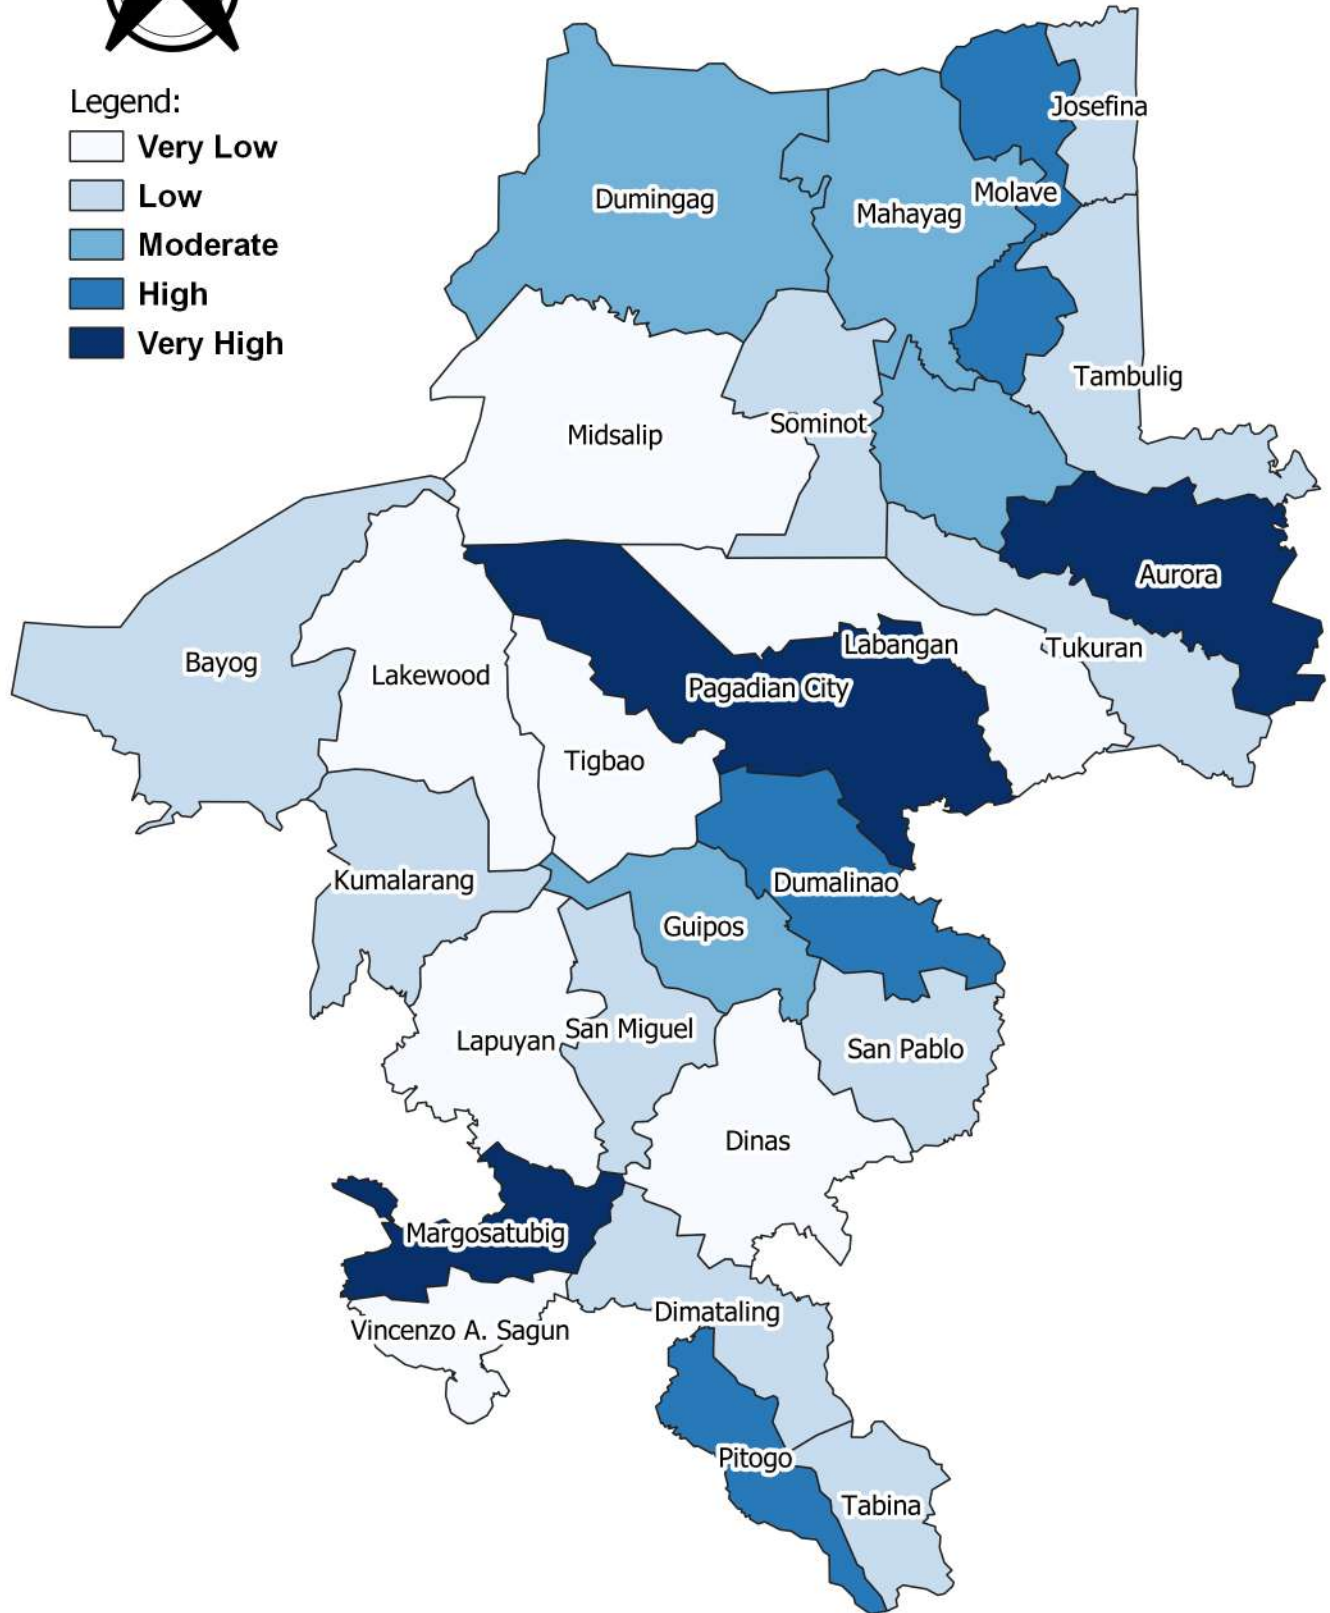

Adaptive Capacity: Economic

Legend:

- Very Low
- Low
- Moderate
- High
- Very High

Coordinate Reference System: WGS 84