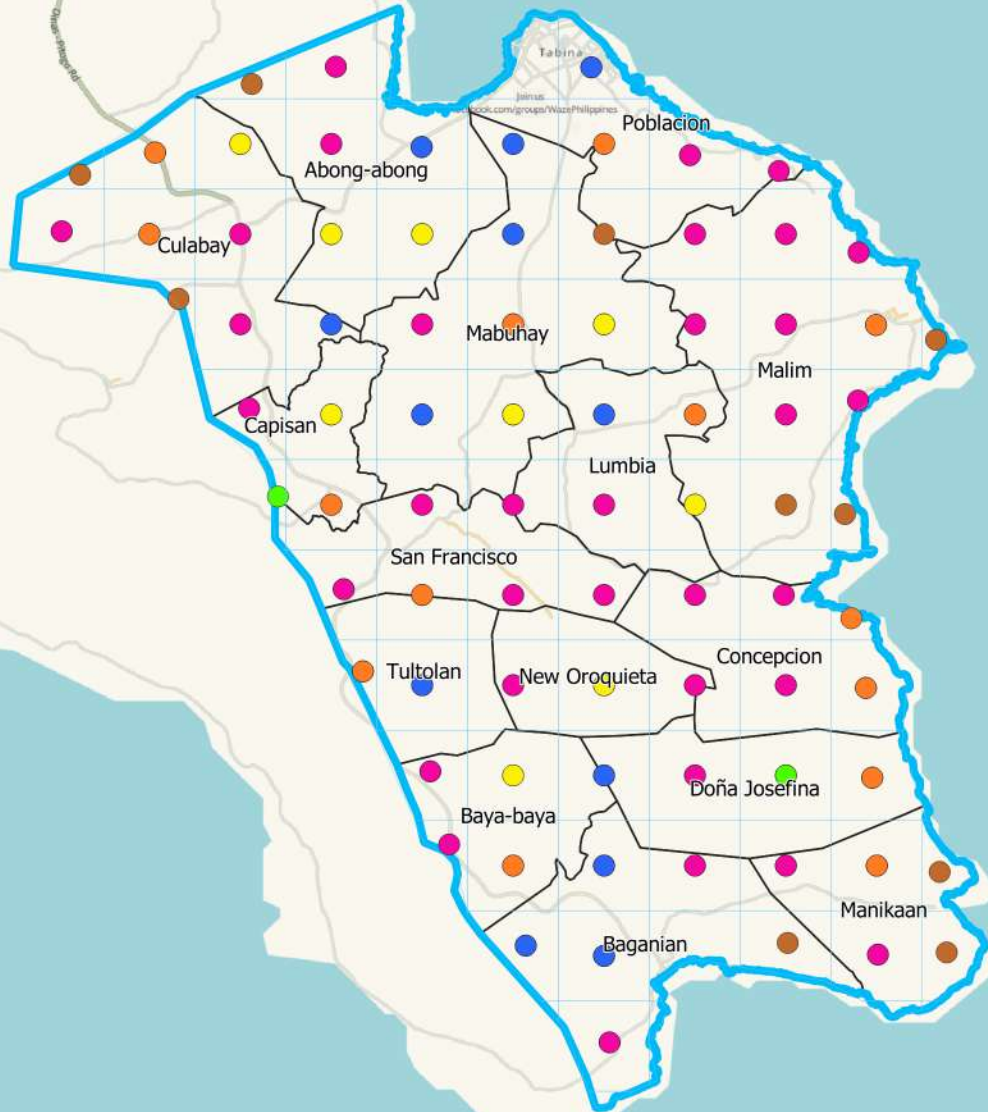

LEGEND:

- CACAO / COFFEE
- VEGETABLES
- RICE
- CORN
- BANANA
- FRUIT TREES
- COCONUT

123°18'0"

123°21'0"

123°24'0"

123°27'0"