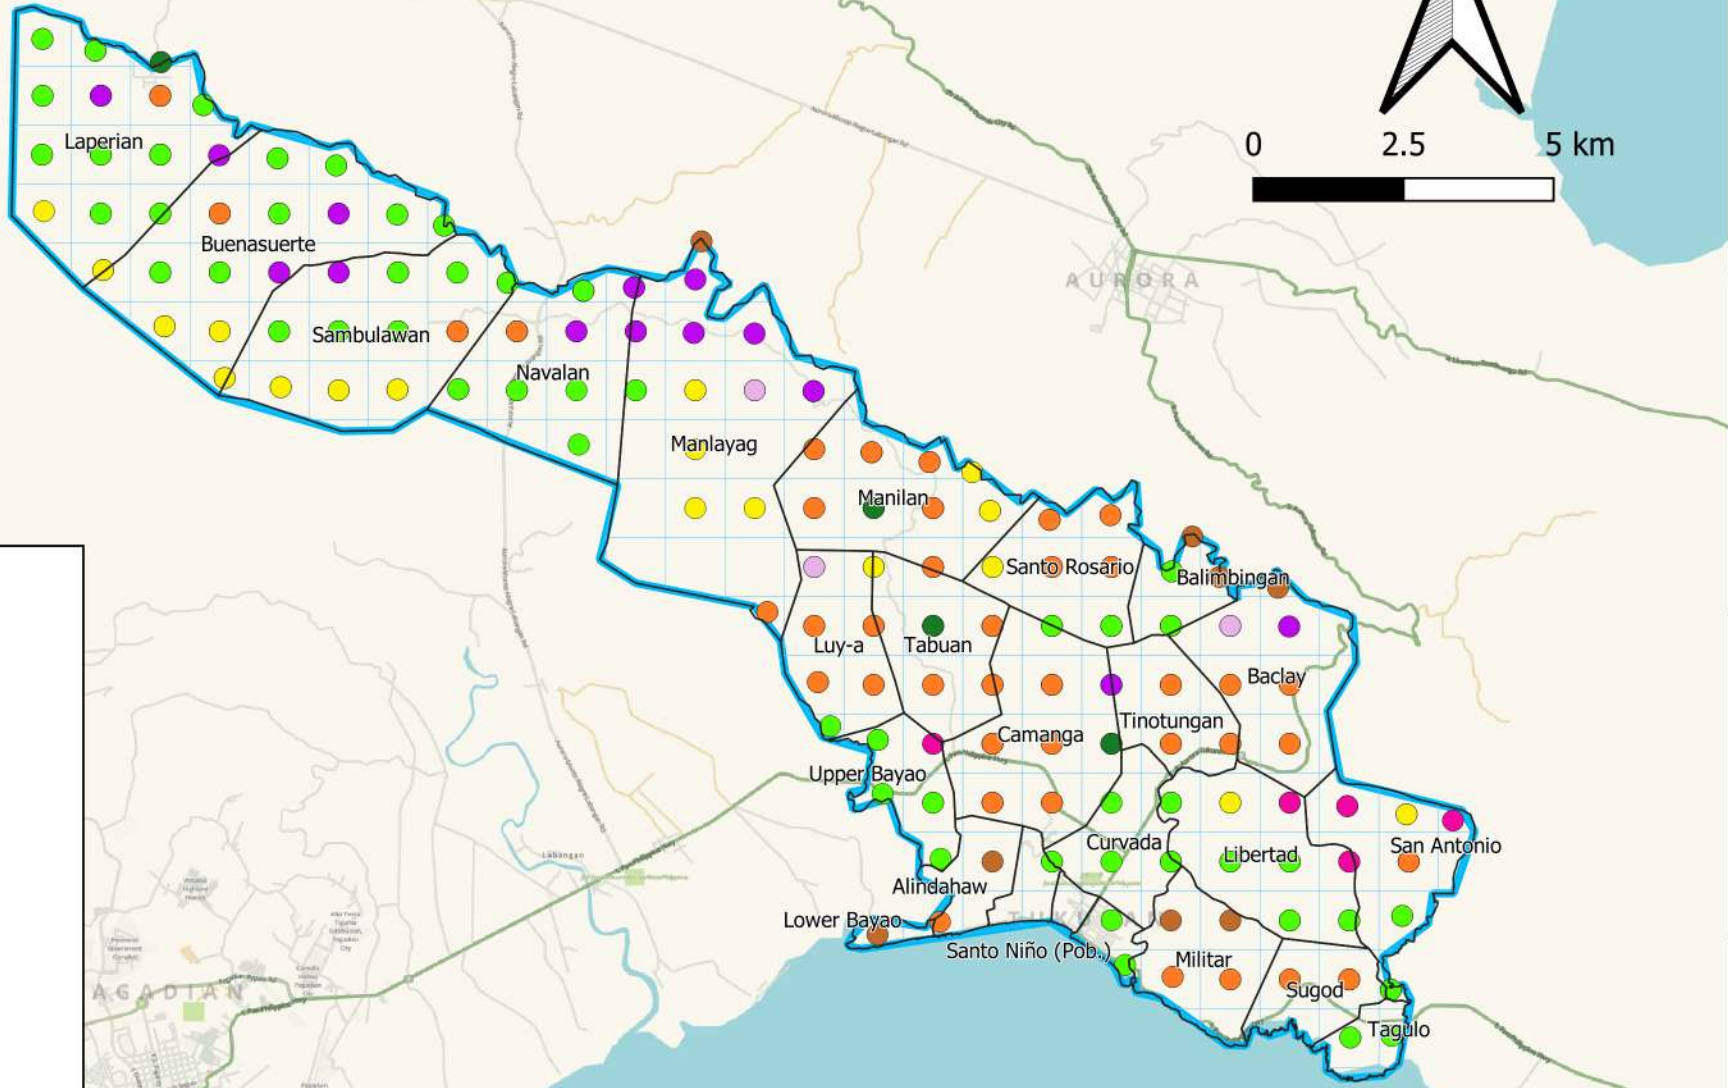

LEGEND:

- CALAMANSI
- VEGETABLES
- RUBBER
- RICE
- FRUIT TREES
- BANANA
- CORN
- COCONUT