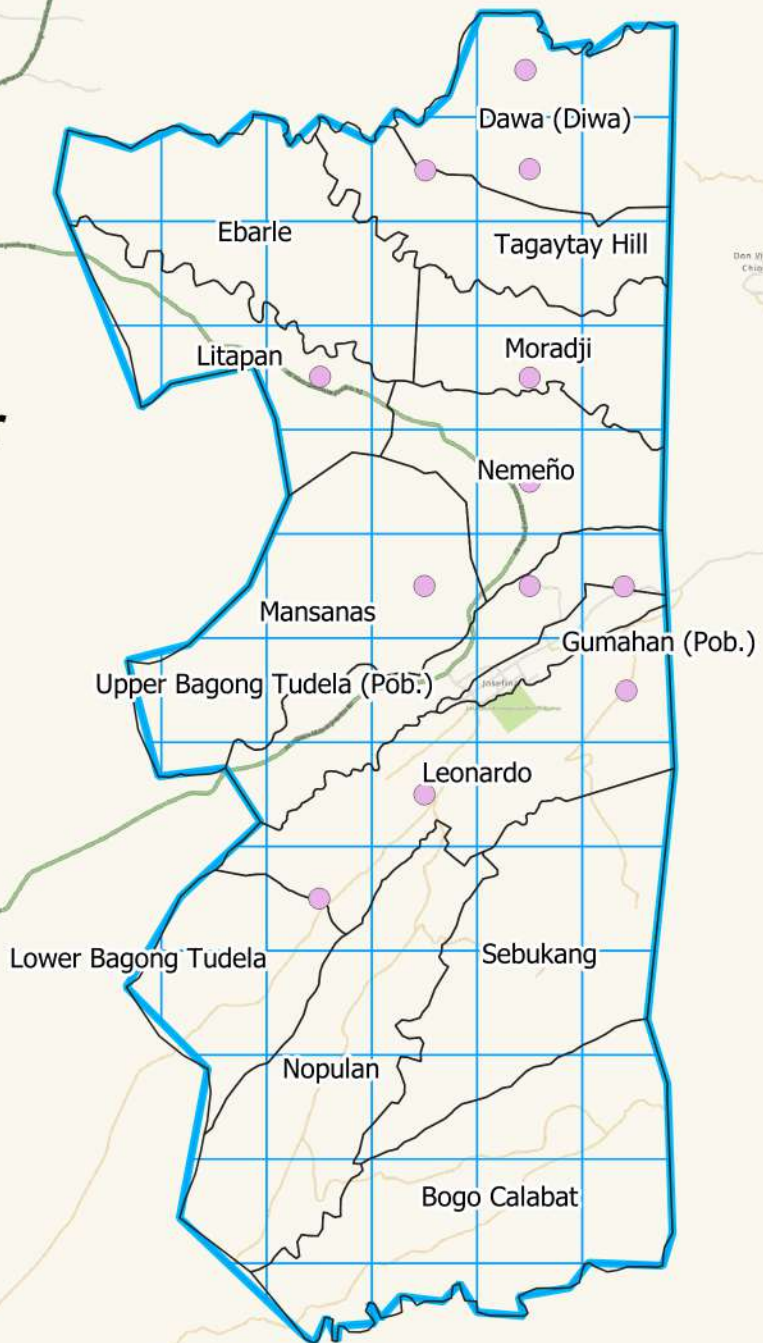

### Josefina, Zamboanga del Sur

8°12'0"

8°12'0"

**LEGEND:**

- FRUIT TREES

123°27'0"

123°30'0"

123°33'0"