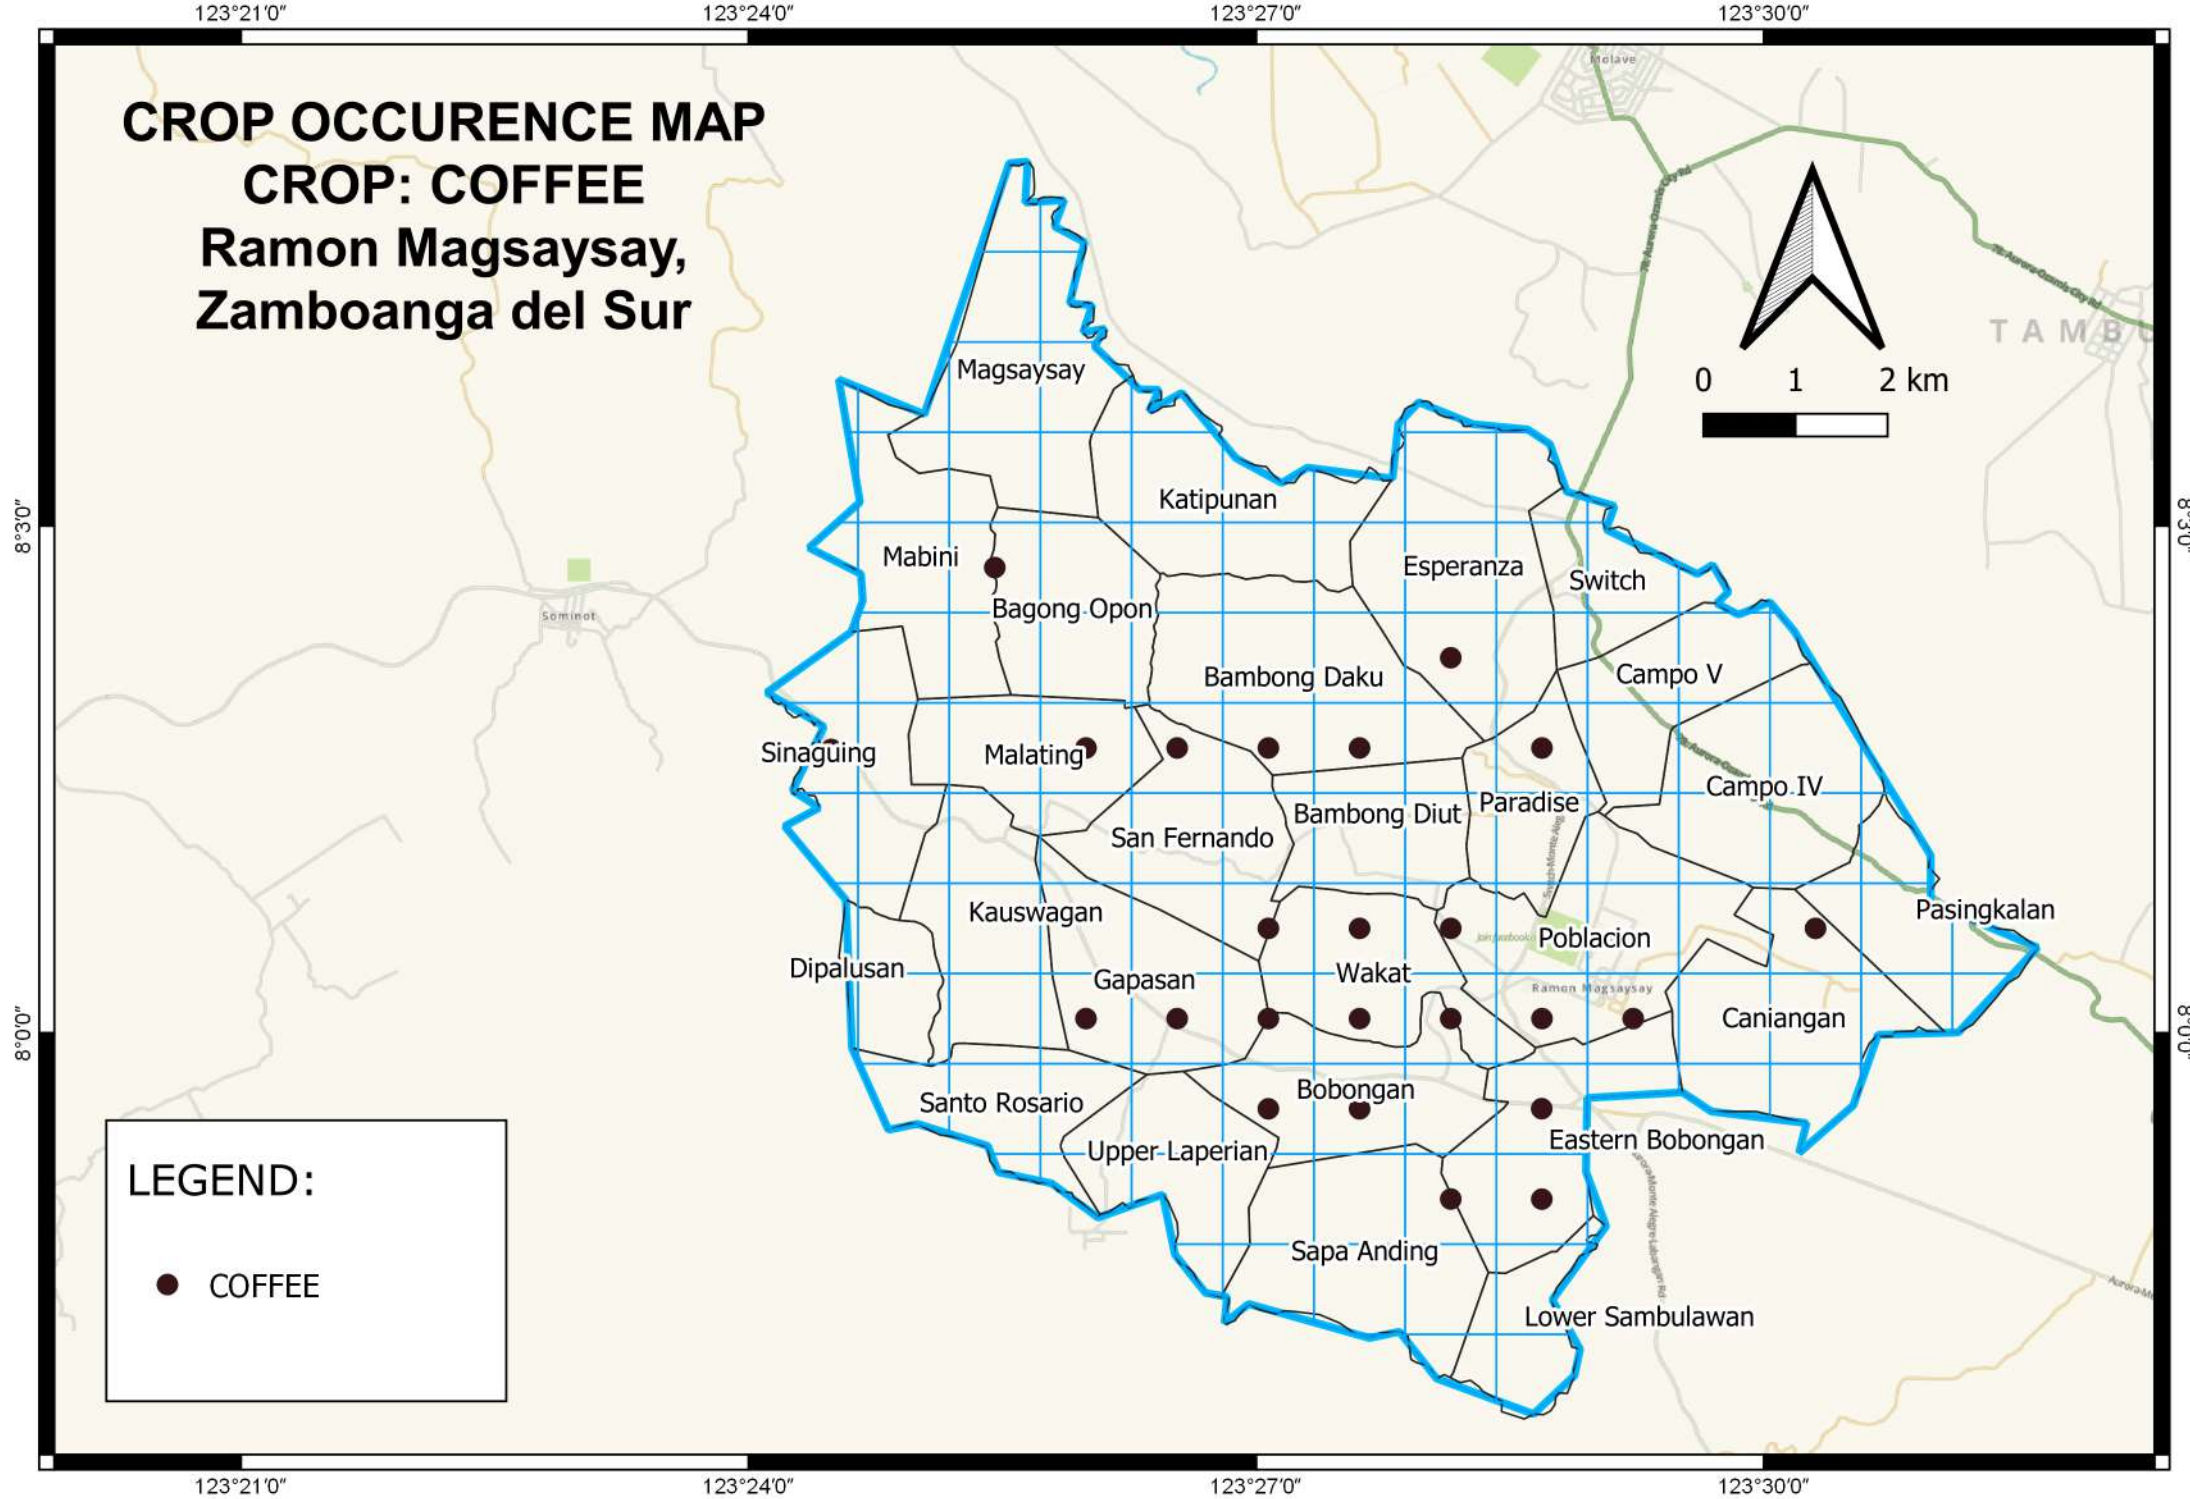

CROP OCCURENCE MAP

CROP: COFFEE

Ramon Magsaysay, Zamboanga del Sur

LEGEND:

● COFFEE