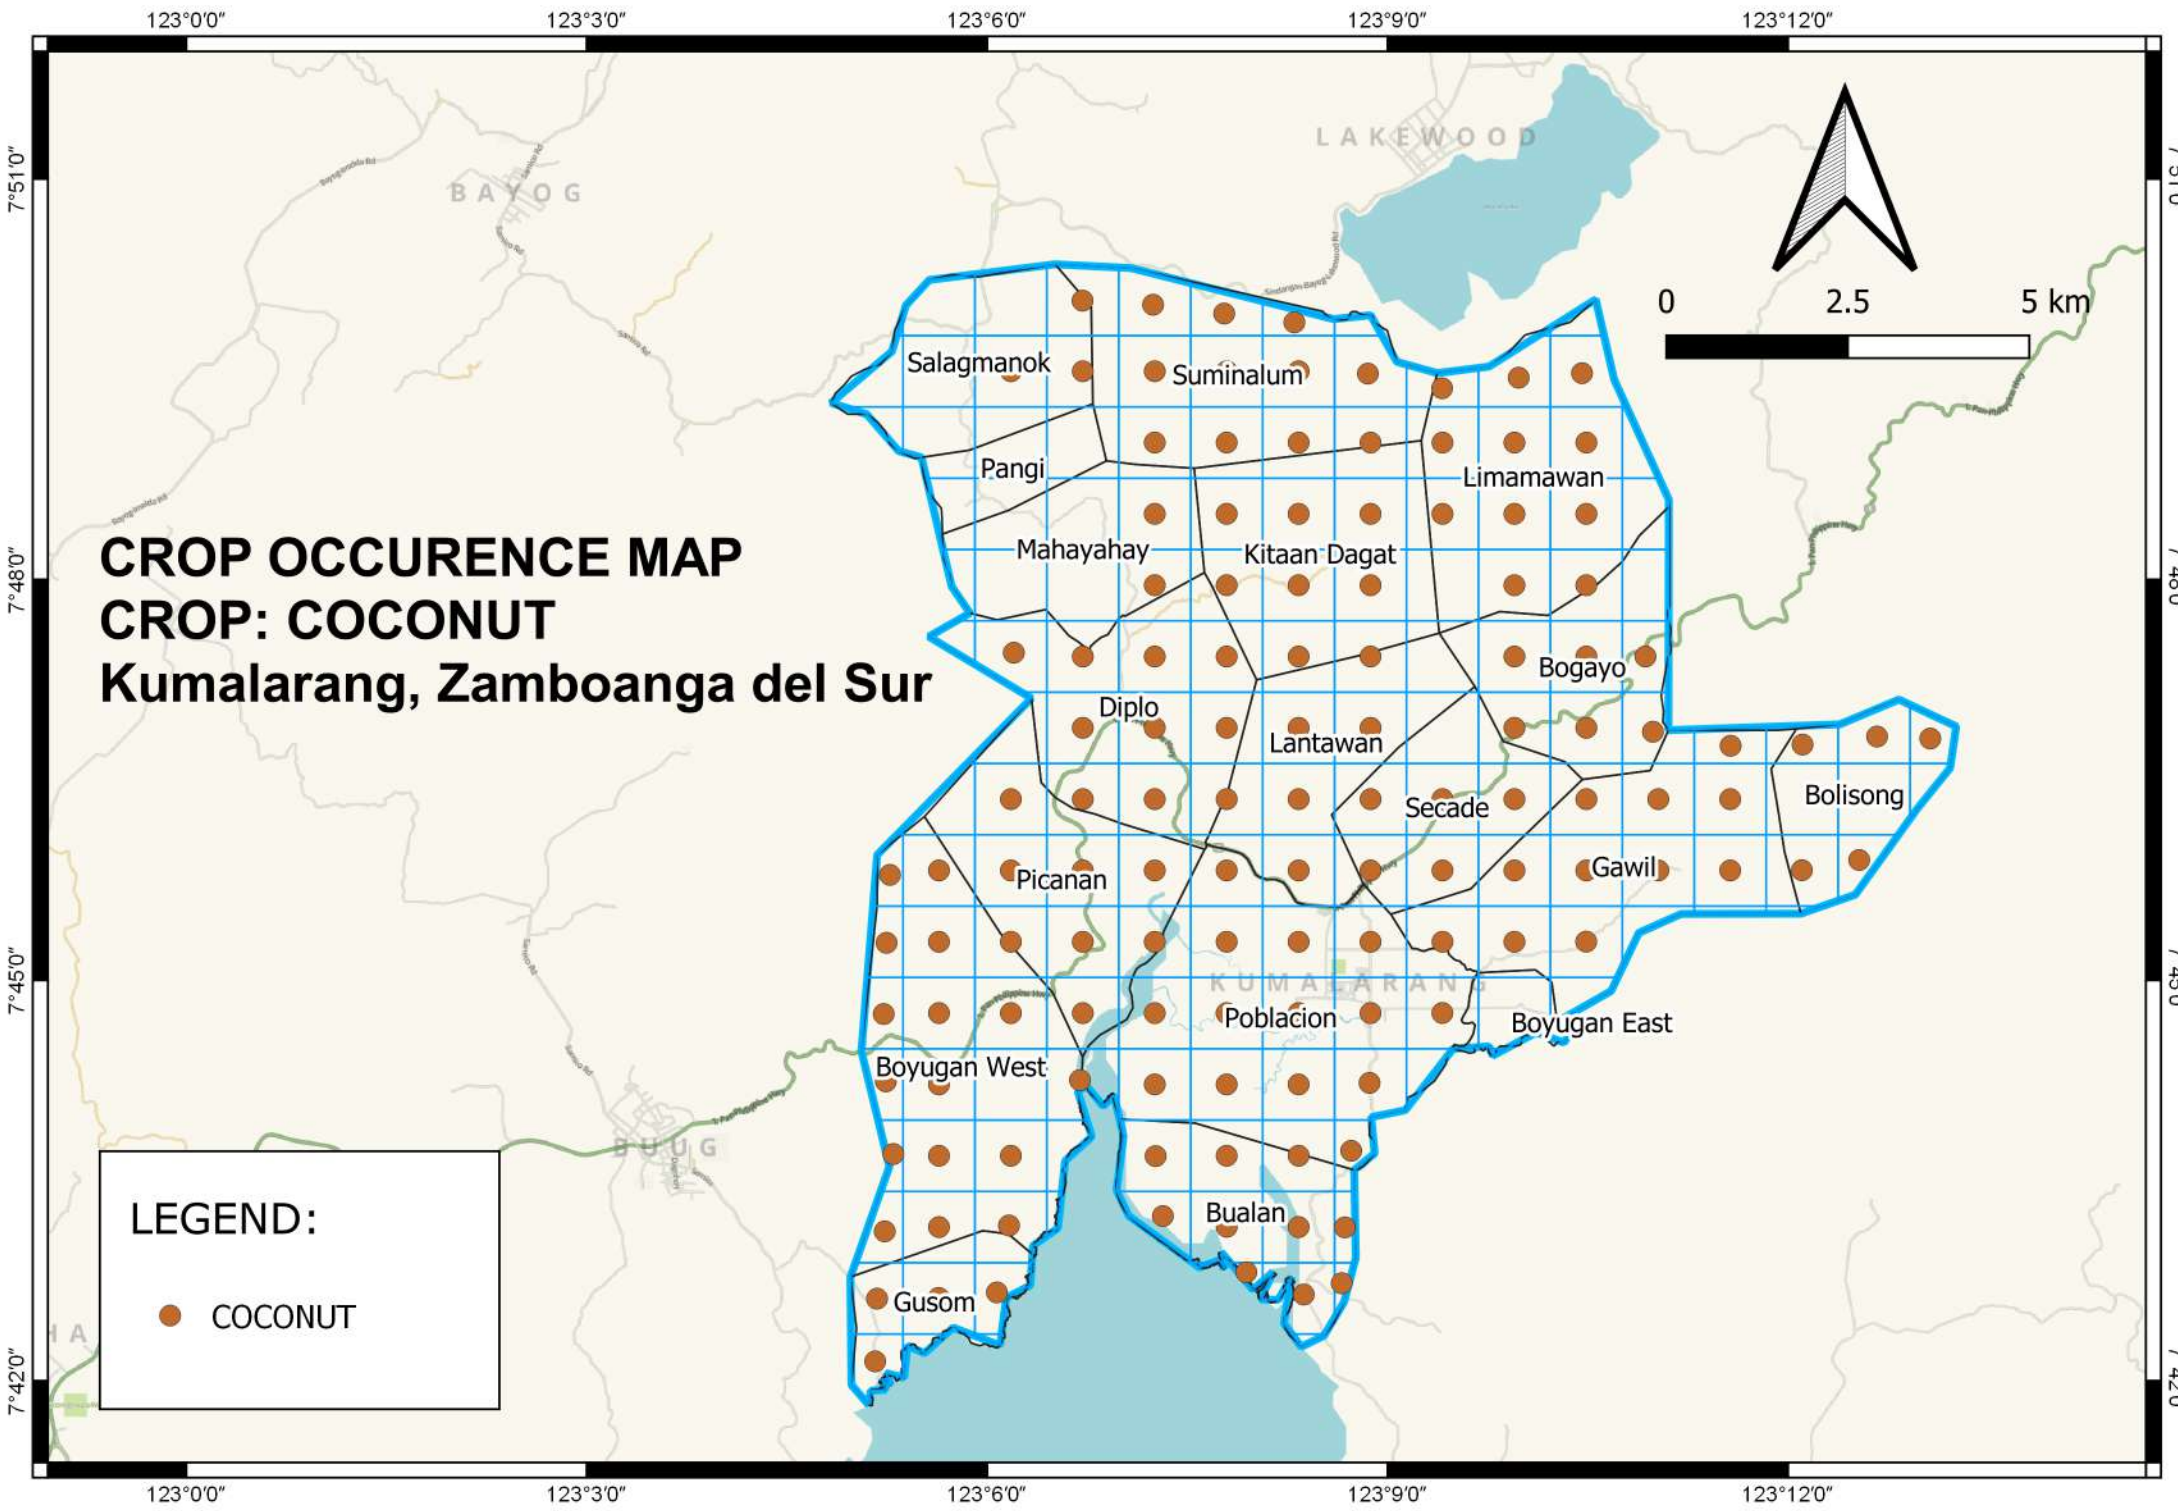

CROP OCCURENCE MAP
CROP: COCONUT
Kumalarang, Zamboanga del Sur

LEGEND:

- COCONUT