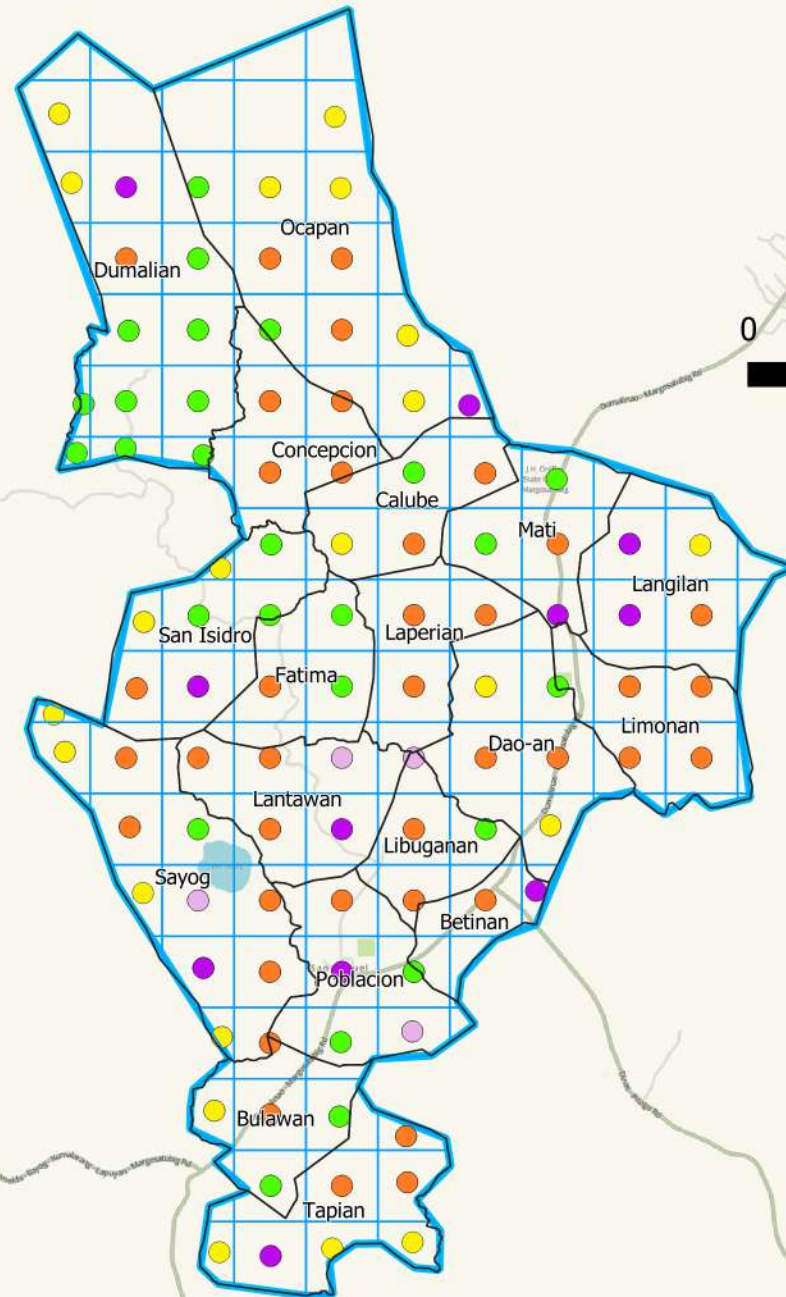

LEGEND:

- VEGETABLES
- RUBBER
- RICE
- FRUIT TREES
- CORN
- COCNUT
- CACAO
- BANANA

123°9'0"

123°12'0"

123°15'0"

123°18'0"

123°21'0"

DINAS