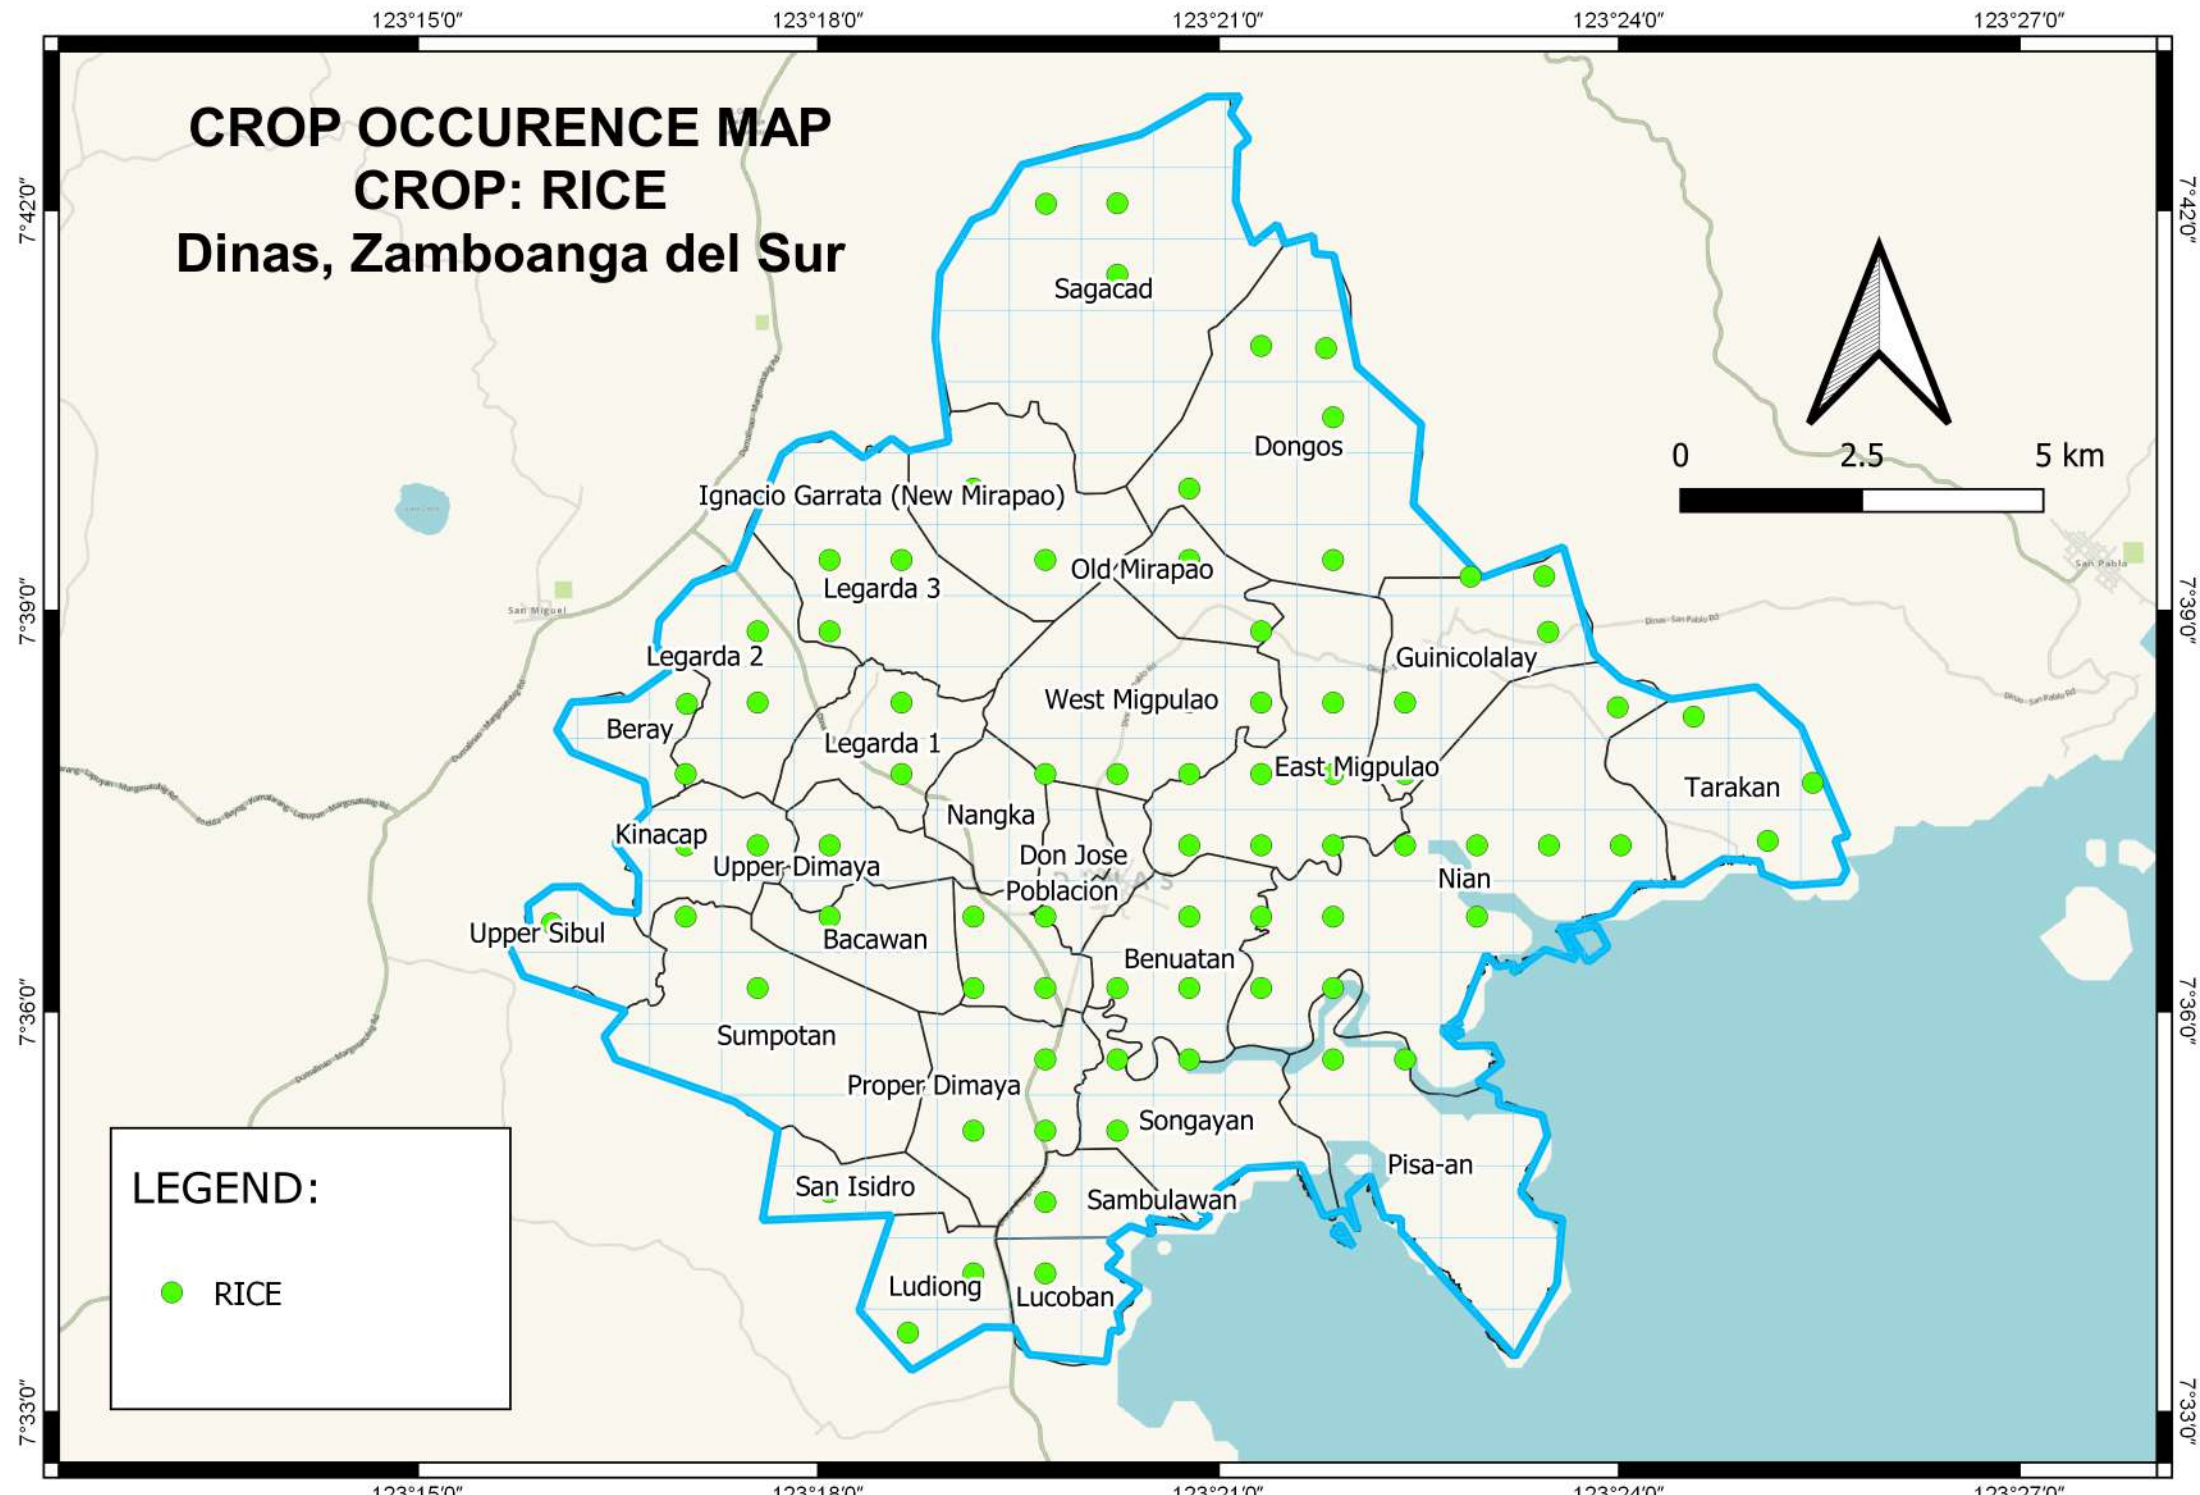

CROP OCCURENCE MAP

CROP: RICE

Dinas, Zamboanga del Sur

LEGEND:

- RICE

0 2.5 5 km