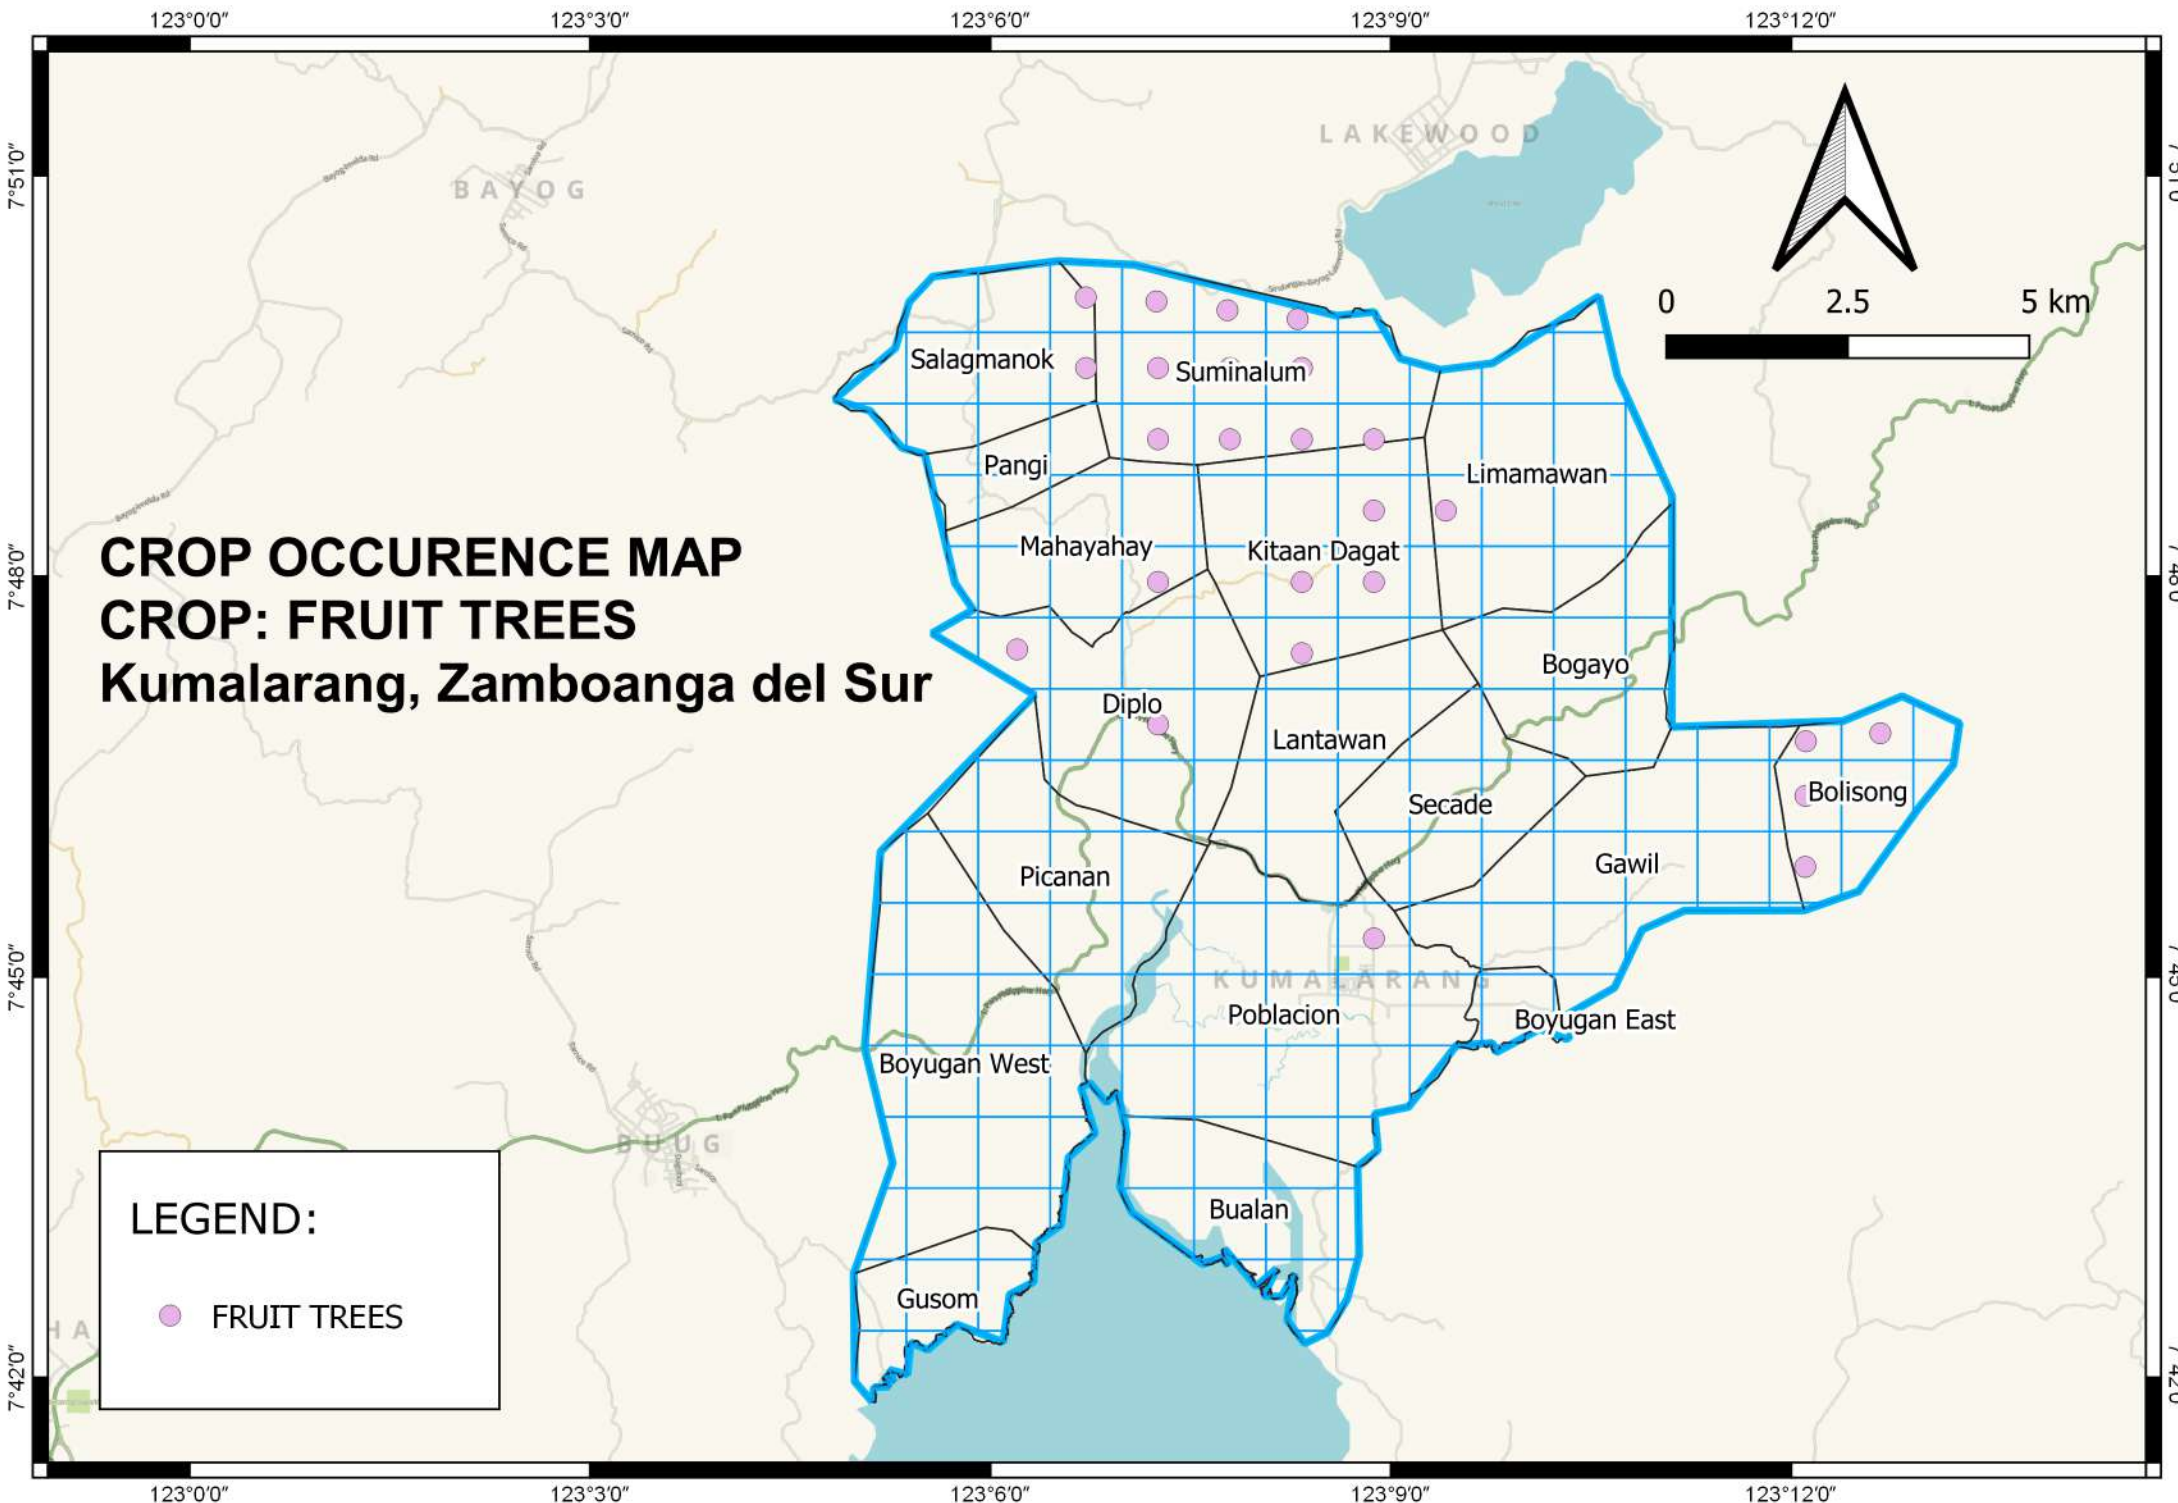

CROP OCCURENCE MAP
CROP: FRUIT TREES
Kumalarang, Zamboanga del Sur

LEGEND:

- FRUIT TREES

0 2.5 5 km