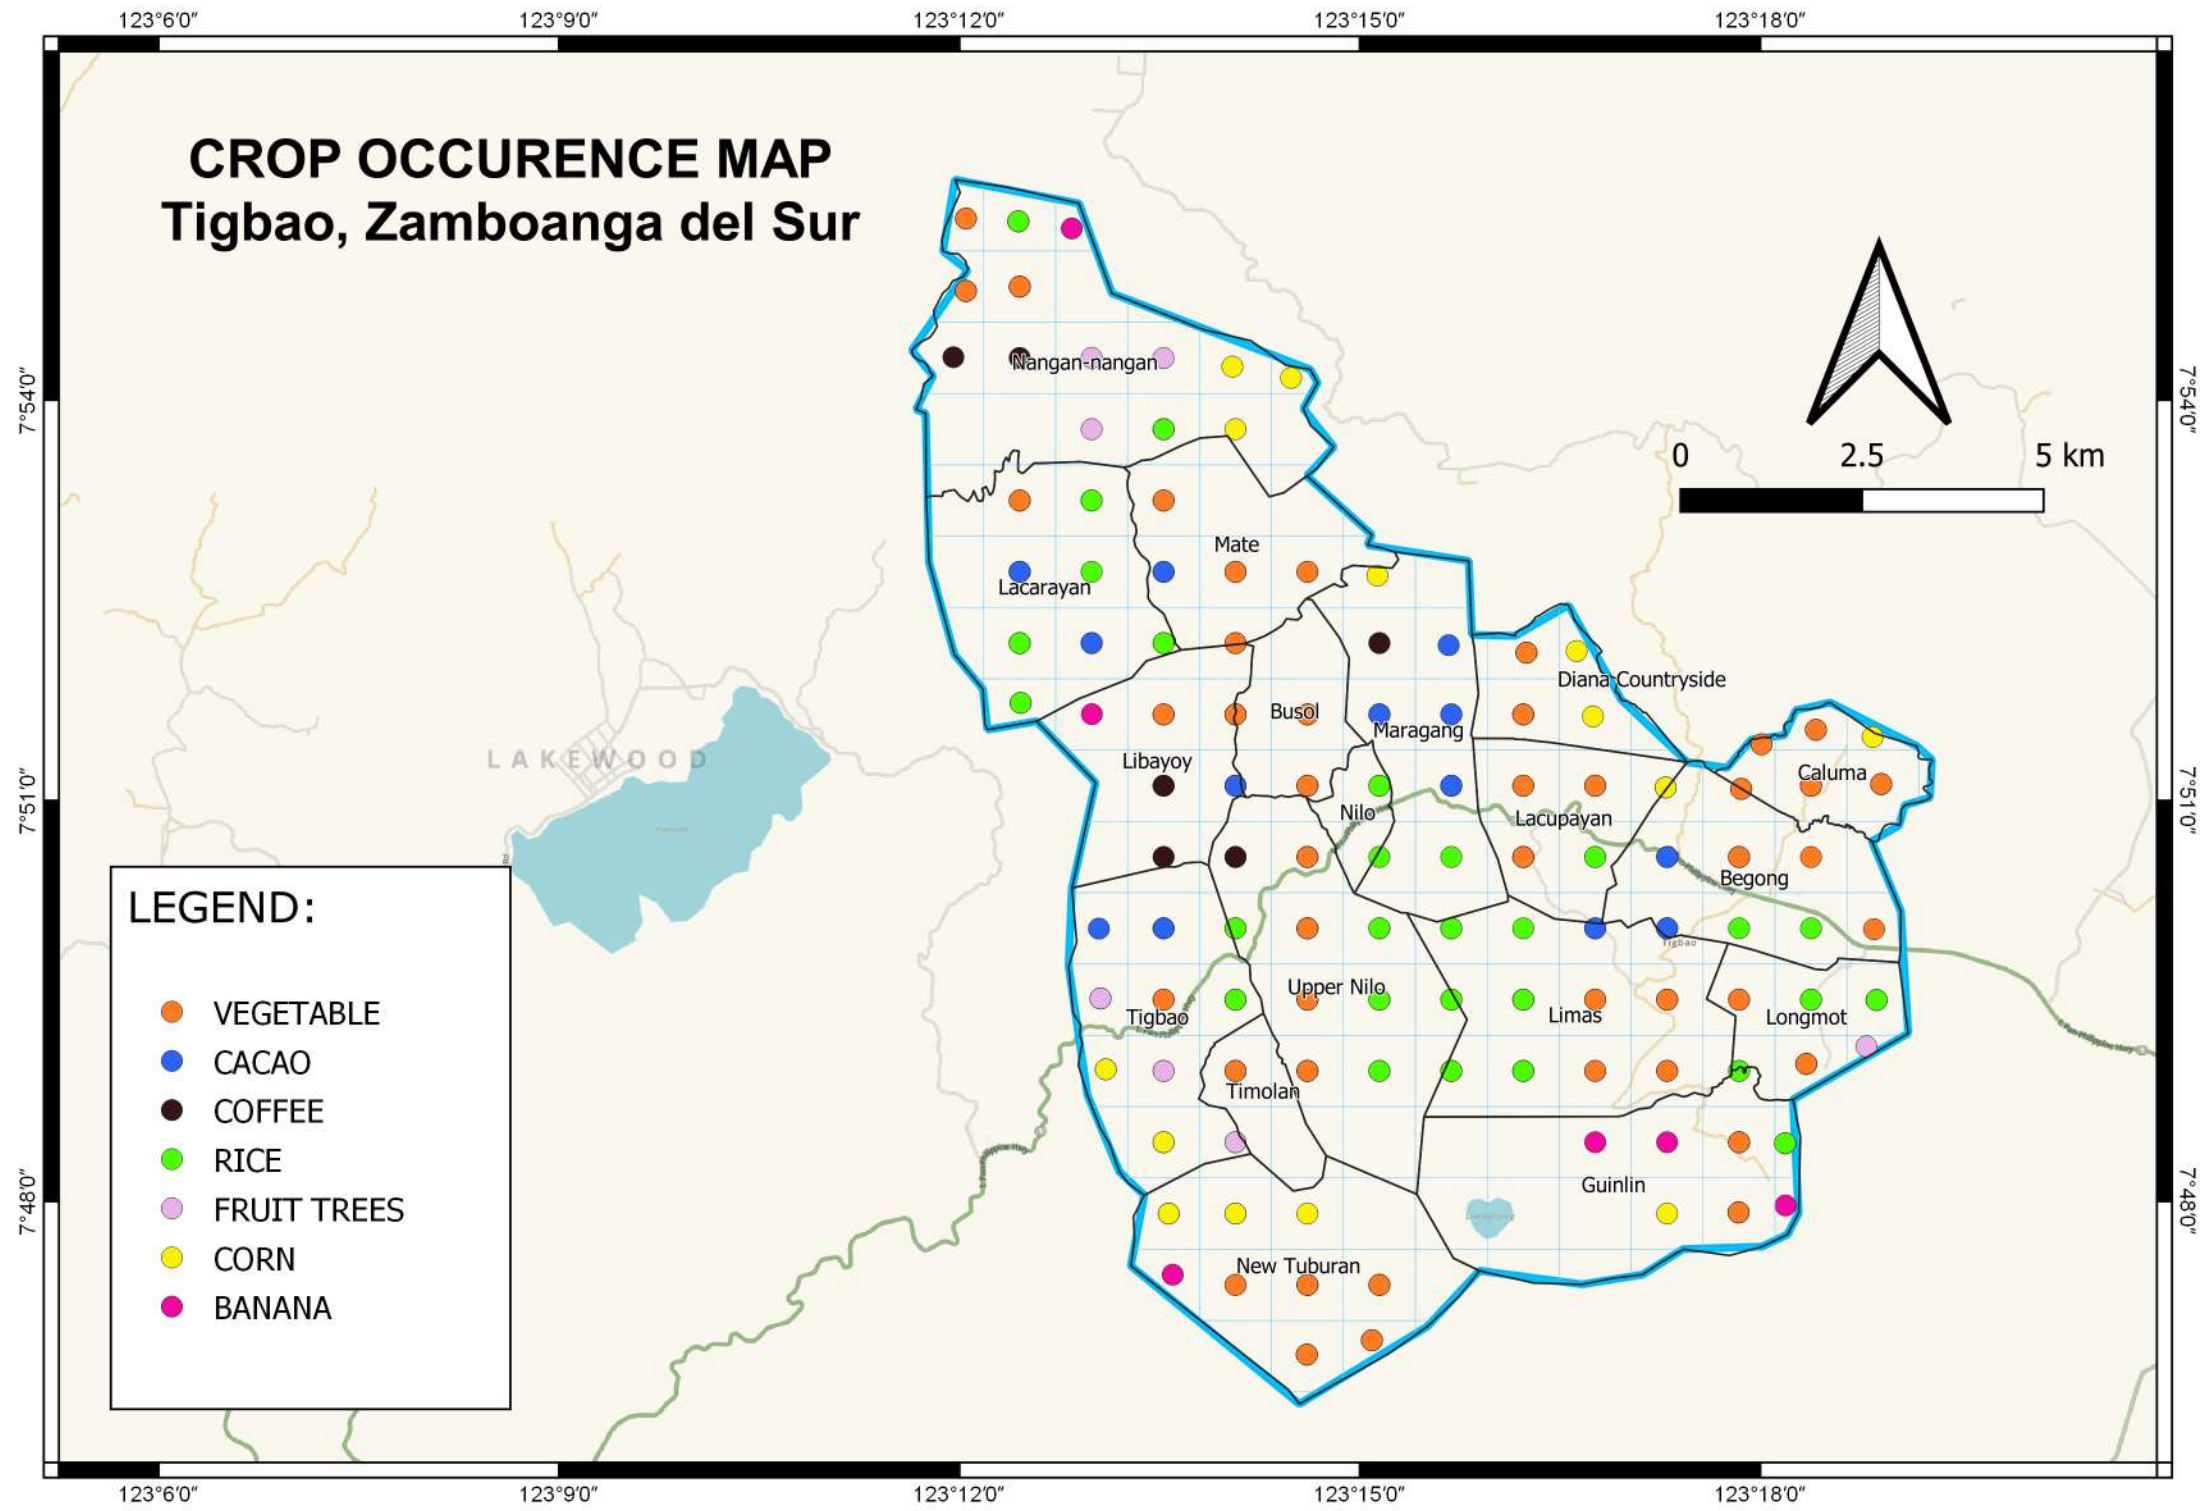

CROP OCCURENCE MAP

Tigbao, Zamboanga del Sur

LEGEND:

- VEGETABLE
- CACAO
- COFFEE
- RICE
- FRUIT TREES
- CORN
- BANANA

7°54'0"

7°51'0"

7°48'0"

7°54'0"

7°51'0"

7°48'0"

123°6'0"

123°9'0"

123°12'0"

123°15'0"

123°18'0"

123°6'0"

123°9'0"

123°12'0"

123°15'0"

123°18'0"