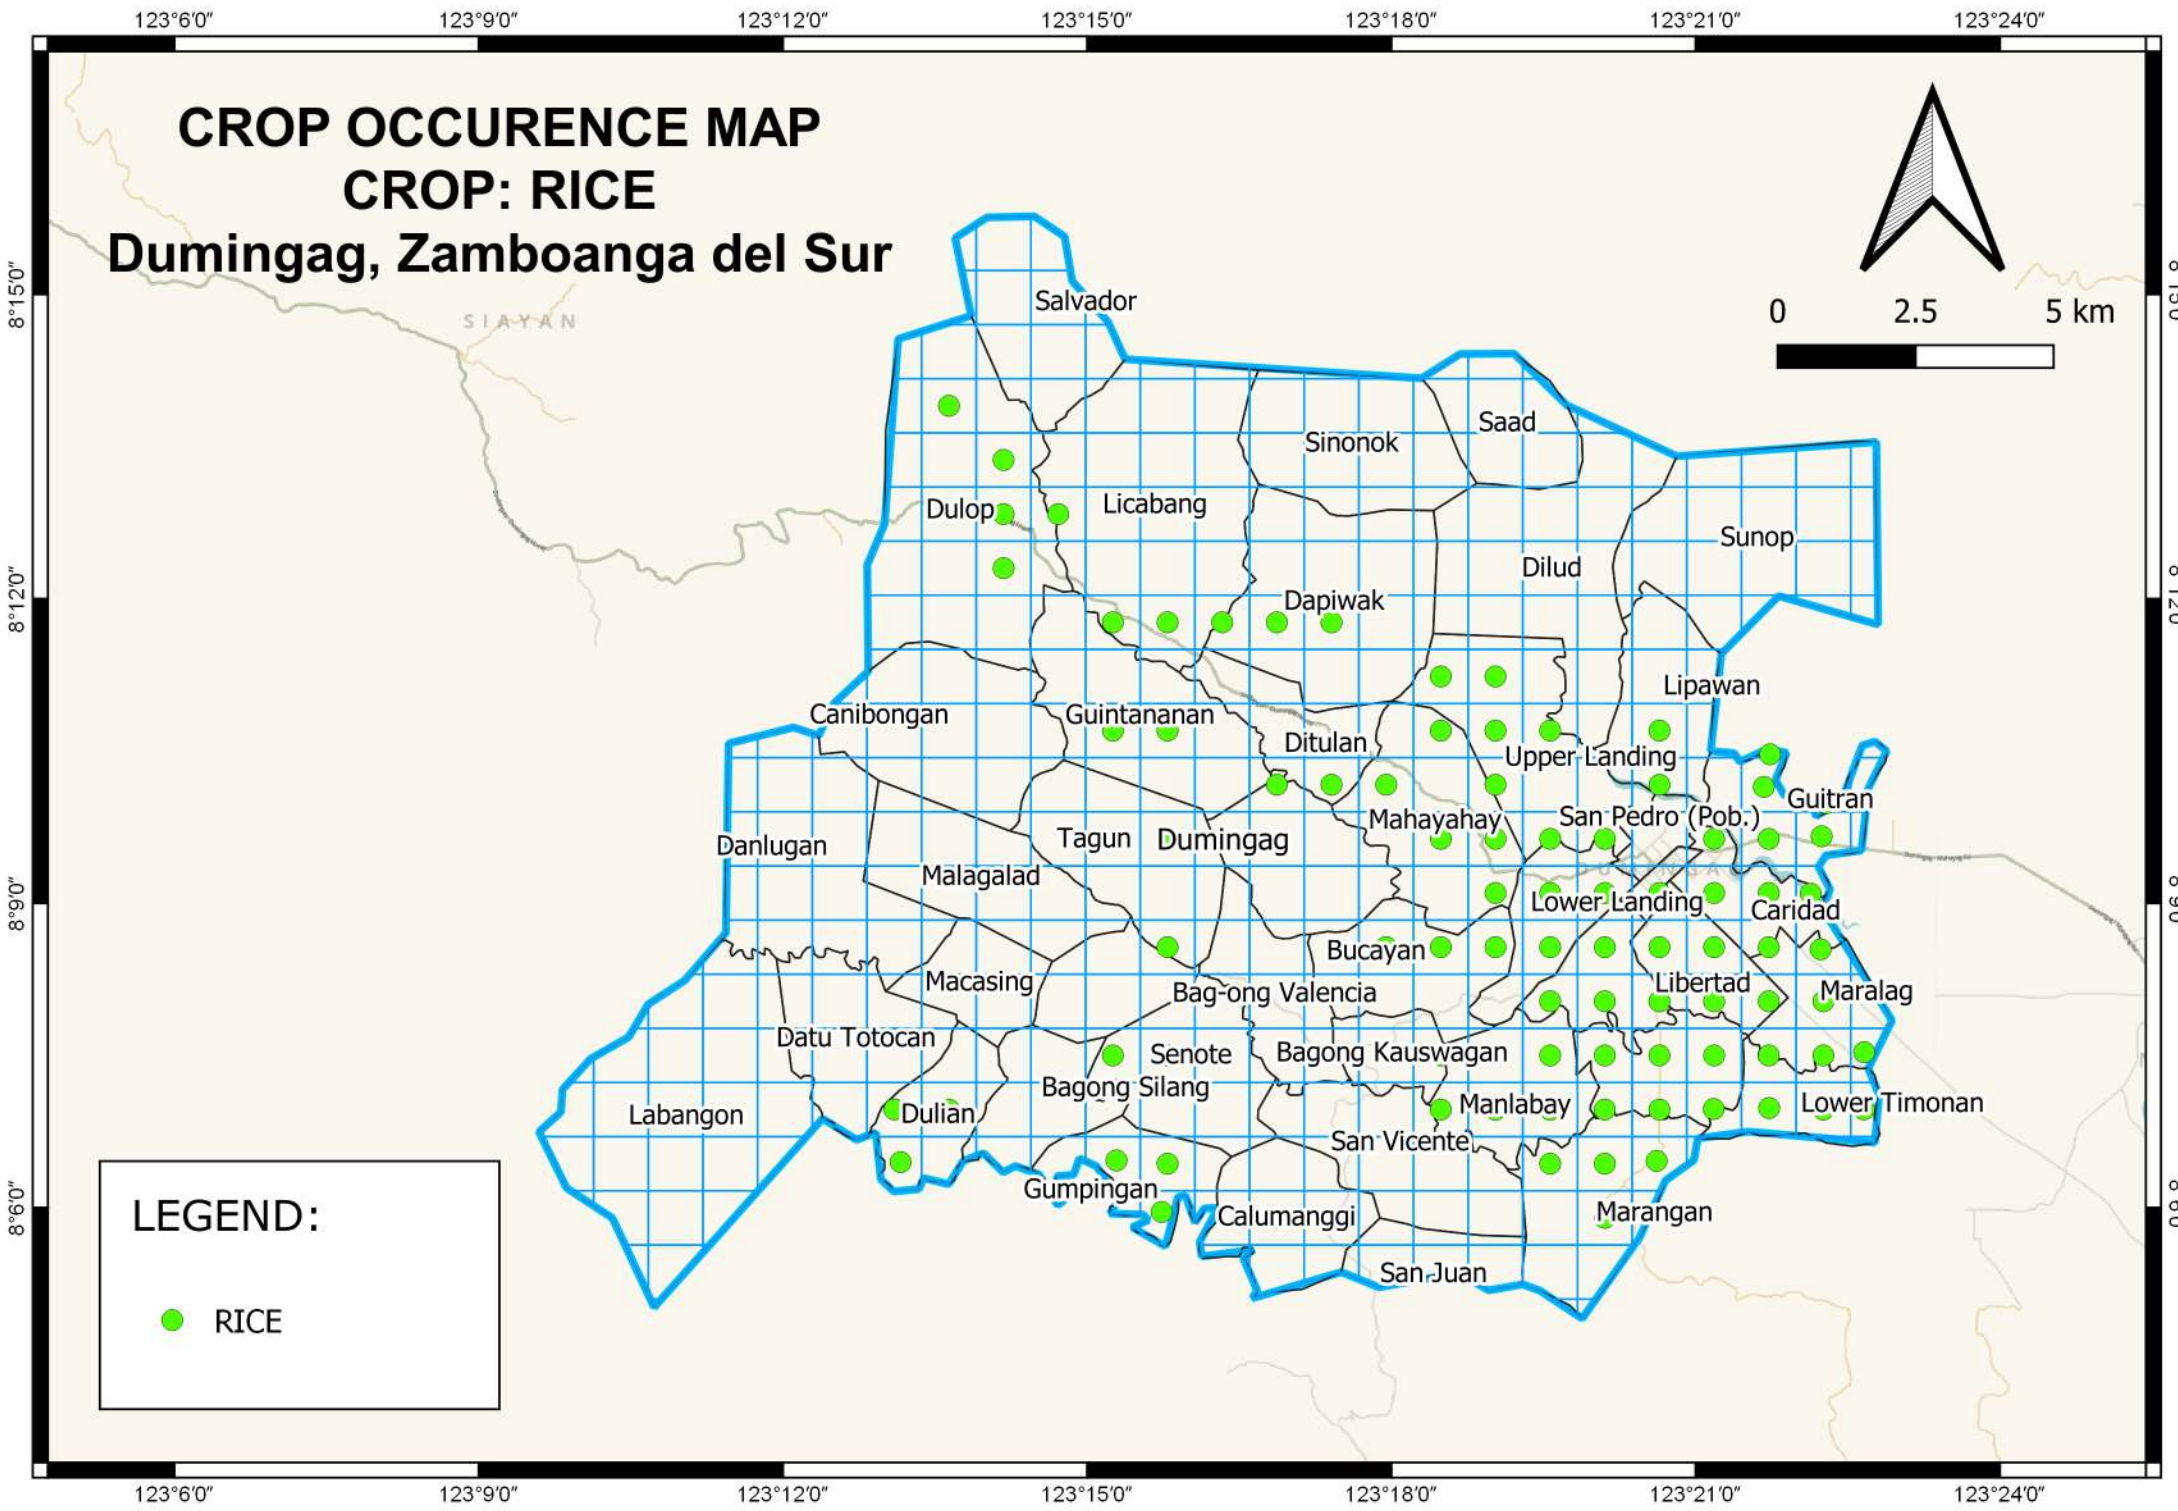

CROP OCCURENCE MAP

CROP: RICE

Dumingag, Zamboanga del Sur

LEGEND:

- RICE

123°6'0" 123°9'0" 123°12'0" 123°15'0" 123°18'0" 123°21'0" 123°24'0"

8°15'0"
8°12'0"
8°9'0"
8°6'0"

8°15'0"
8°12'0"
8°9'0"
8°6'0"

123°6'0" 123°9'0" 123°12'0" 123°15'0" 123°18'0" 123°21'0" 123°24'0"