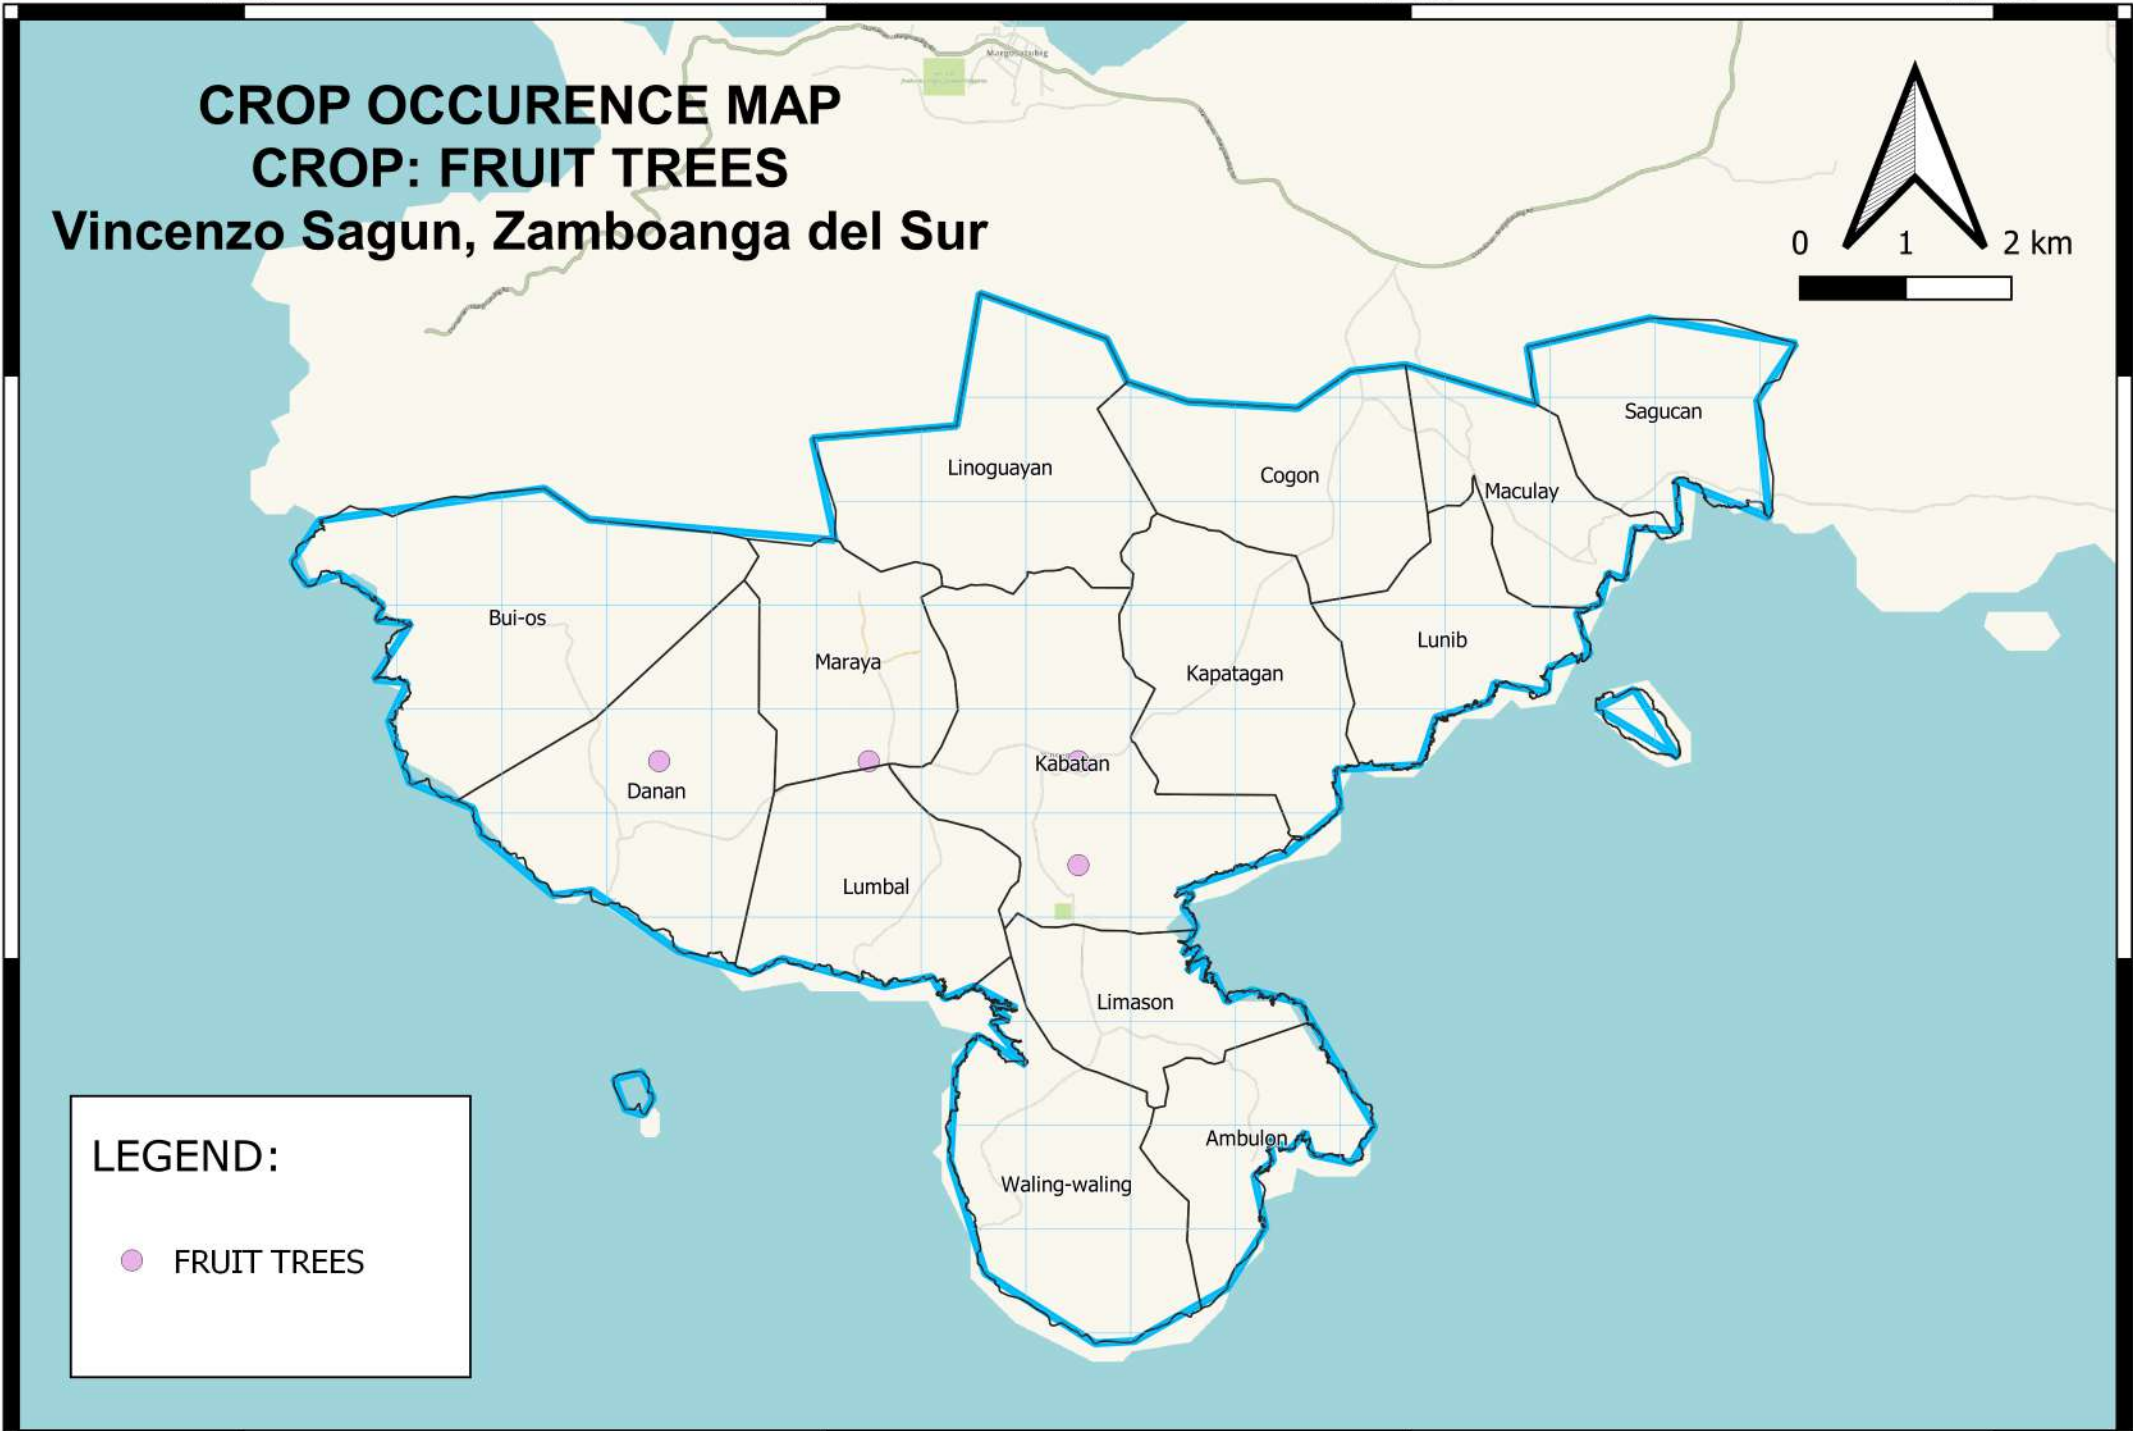

7°33'0"

7°33'0"

7°30'0"

7°30'0"

LEGEND:

- FRUIT TREES

123°6'0"

123°9'0"

123°12'0"

123°15'0"