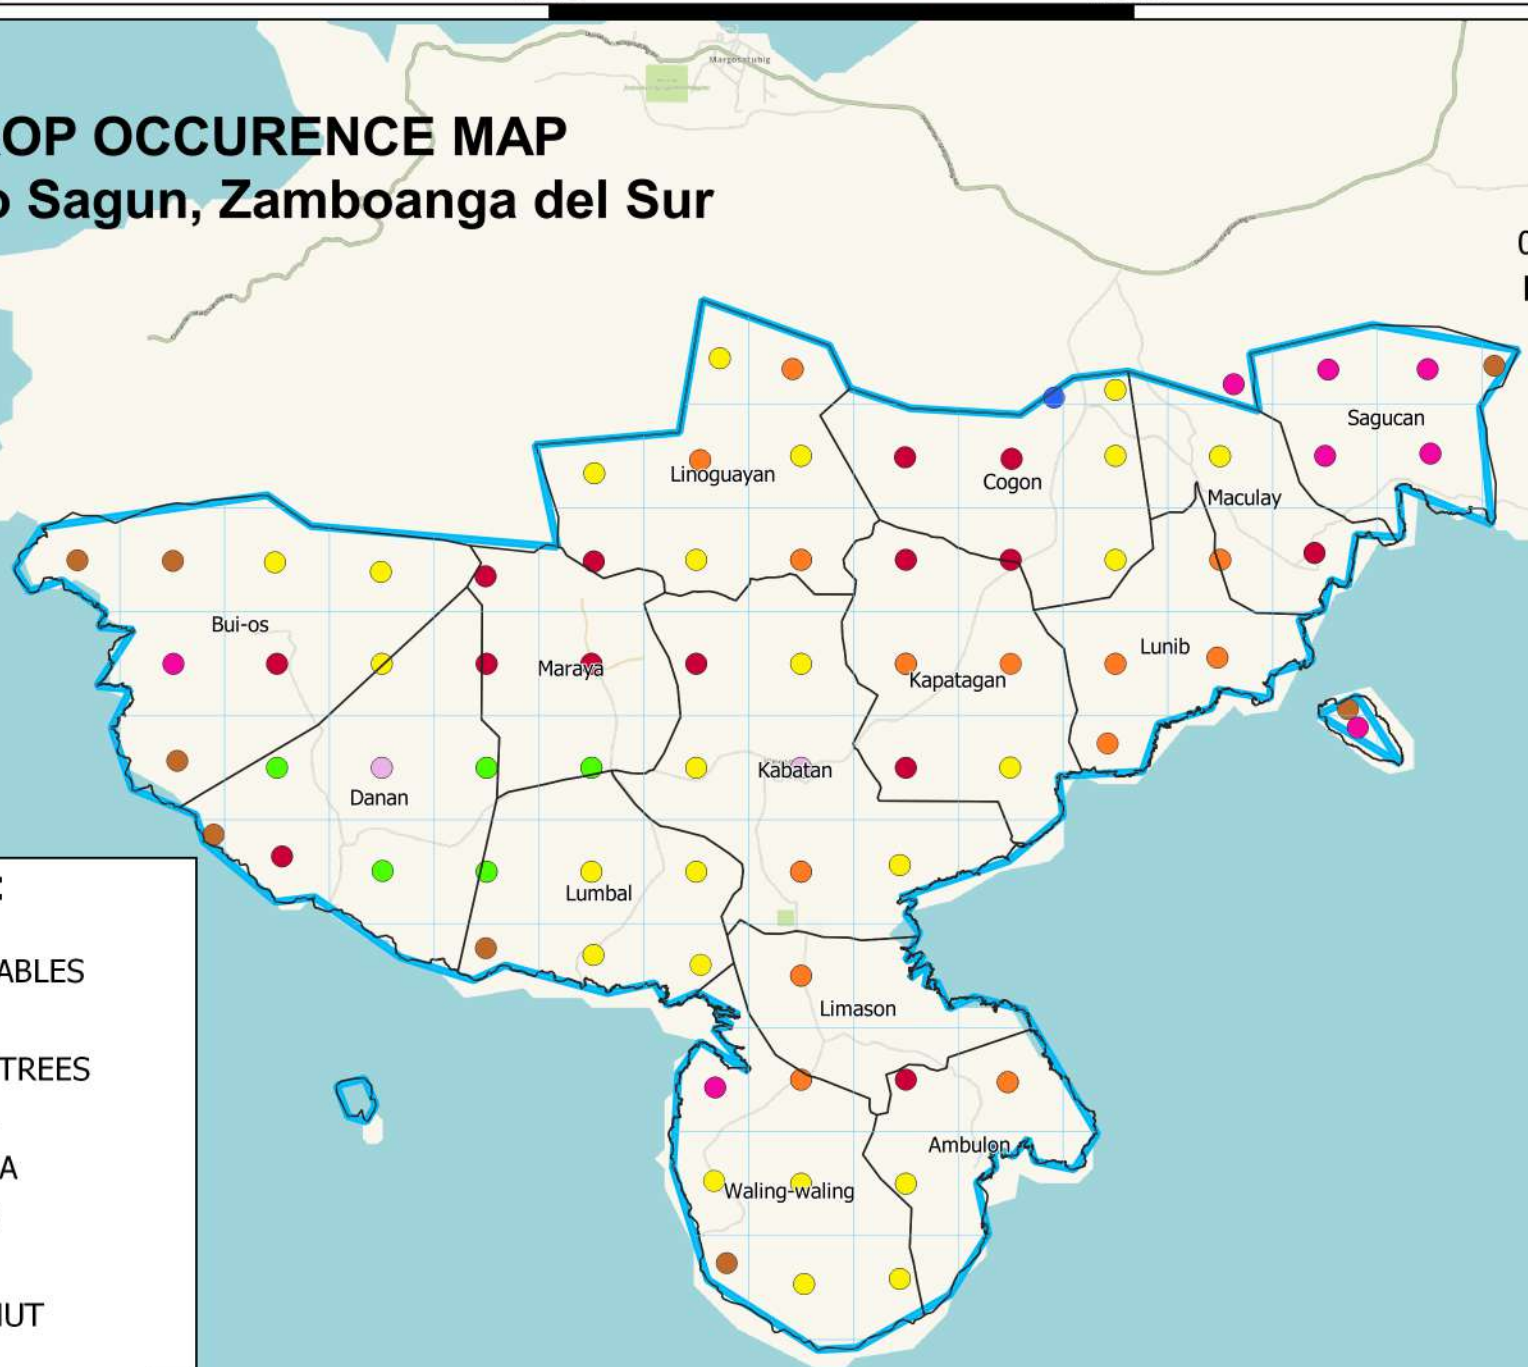

LEGEND:

- VEGETABLES
- RICE
- FRUIT TREES
- ABACA
- BANANA
- CACAO
- CORN
- COCONUT

123°6'0"

123°9'0"

123°12'0"

123°15'0"