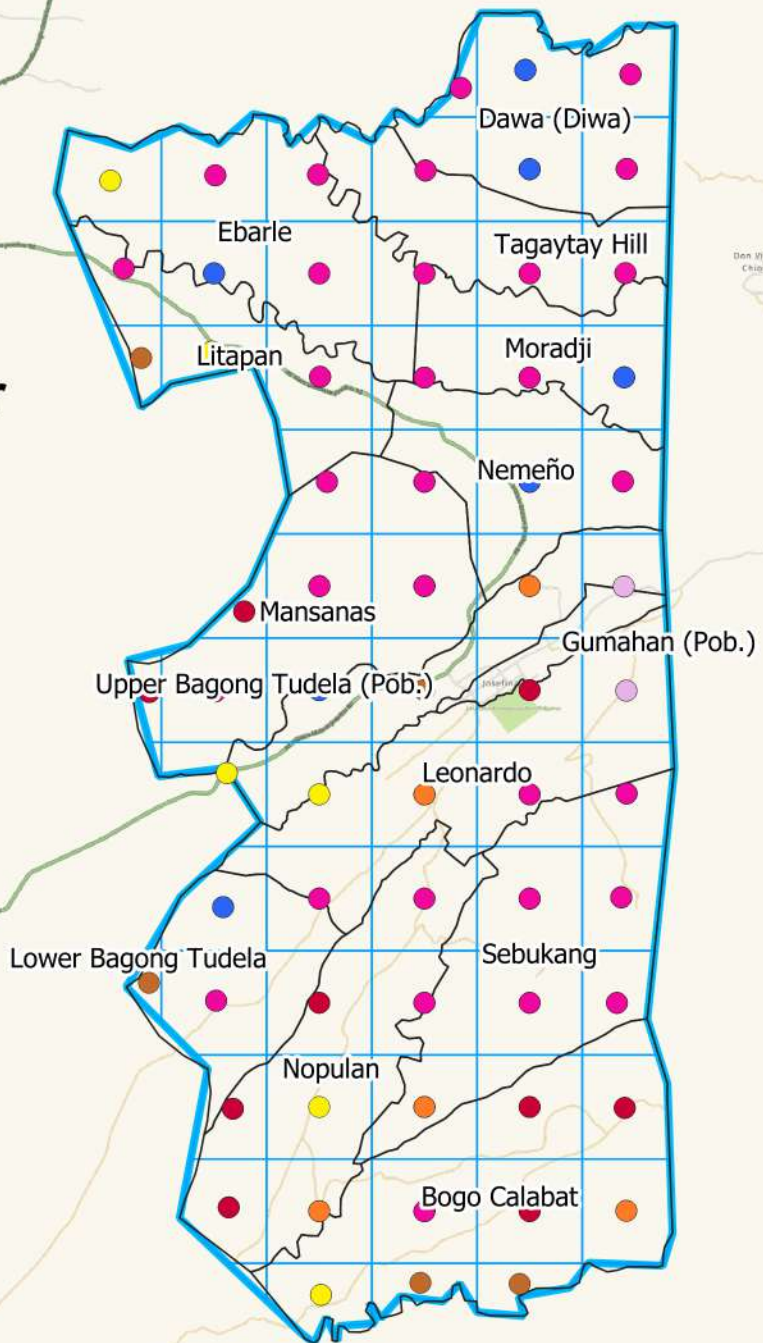

## LEGEND:

- CACAO
- BANANA
- VEGETABLES
- FRUIT TREES
- ABACA
- RICE
- CORN
- COCONUT

8°12'0"

8°12'0"

123°27'0"

123°30'0"

123°33'0"

123°36'0"