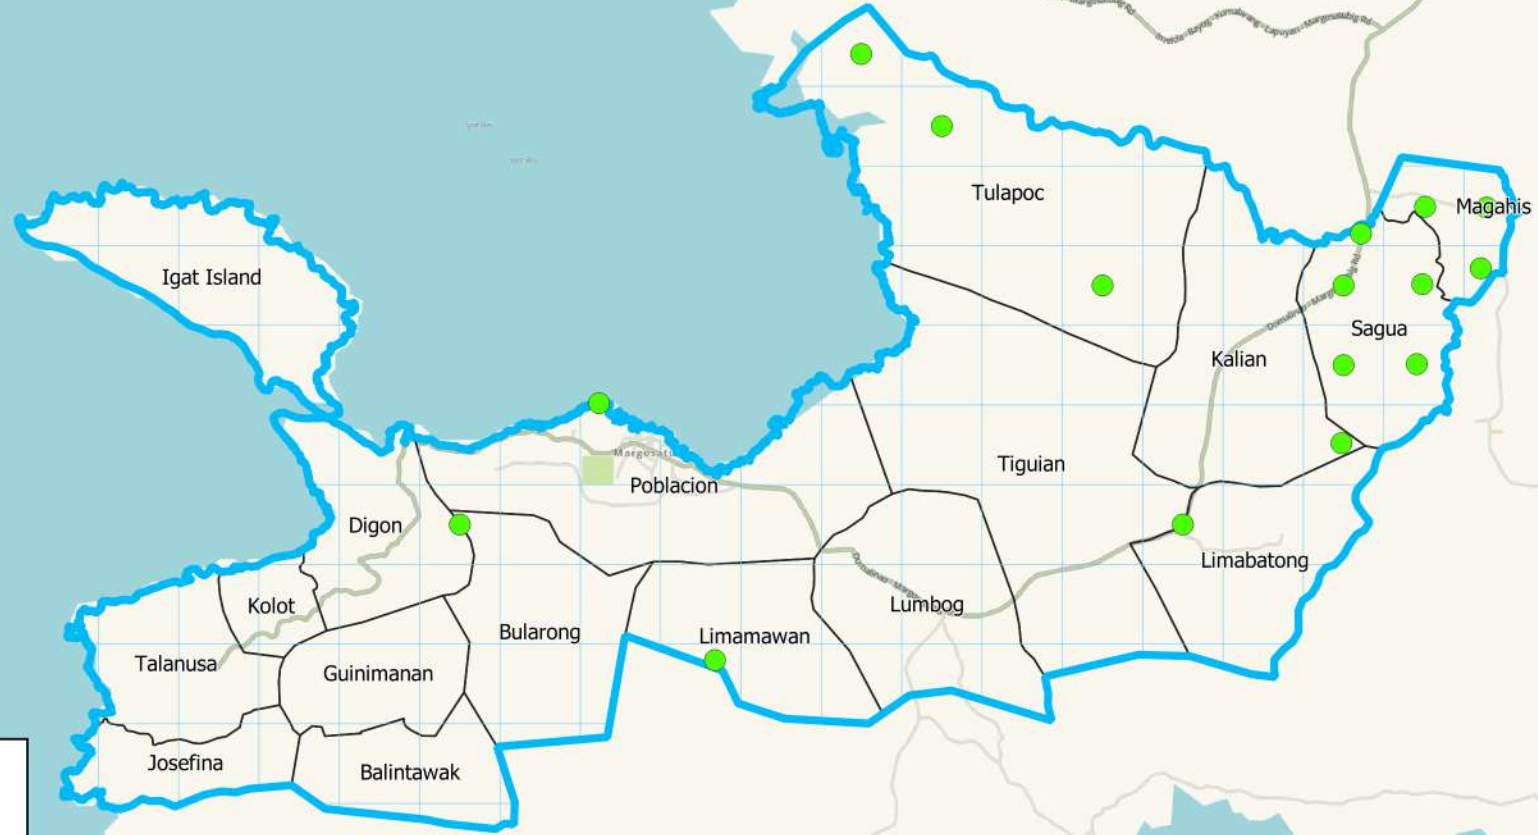

123°3'0" 123°6'0" 123°9'0" 123°12'0" 123°15'0"

CROP OCCURENCE MAP

CROP: RICE

Margosatubig, Zamboanga del Sur

7°39'0"
7°36'0"
7°33'0"

7°39'0"
7°36'0"
7°33'0"

LEGEND:

- RICE

123°3'0" 123°6'0" 123°9'0" 123°12'0" 123°15'0"