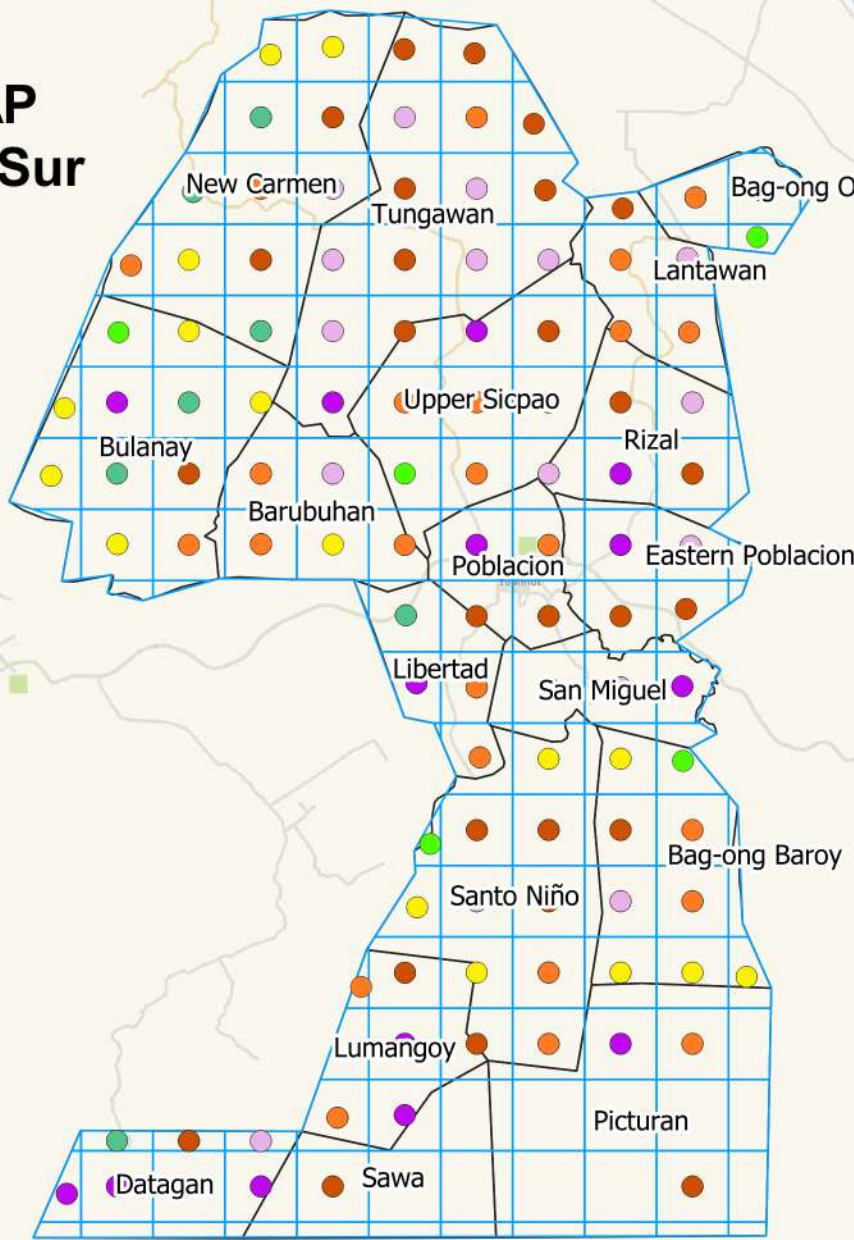

## Sominot, Zamboanga del Sur

123°15'0"      123°18'0"      123°21'0"      123°24'0"      123°27'0"

8°6'0"  
8°3'0"  
8°0'0"  
7°57'0"

8°9'0"  
8°3'0"  
8°0'0"  
7°57'0"

**LEGEND:**

- VEGETABLES
- RUBBER
- FRUIT TREES
- COCONUT
- BANANA
- ABACA
- CORN
- RICE