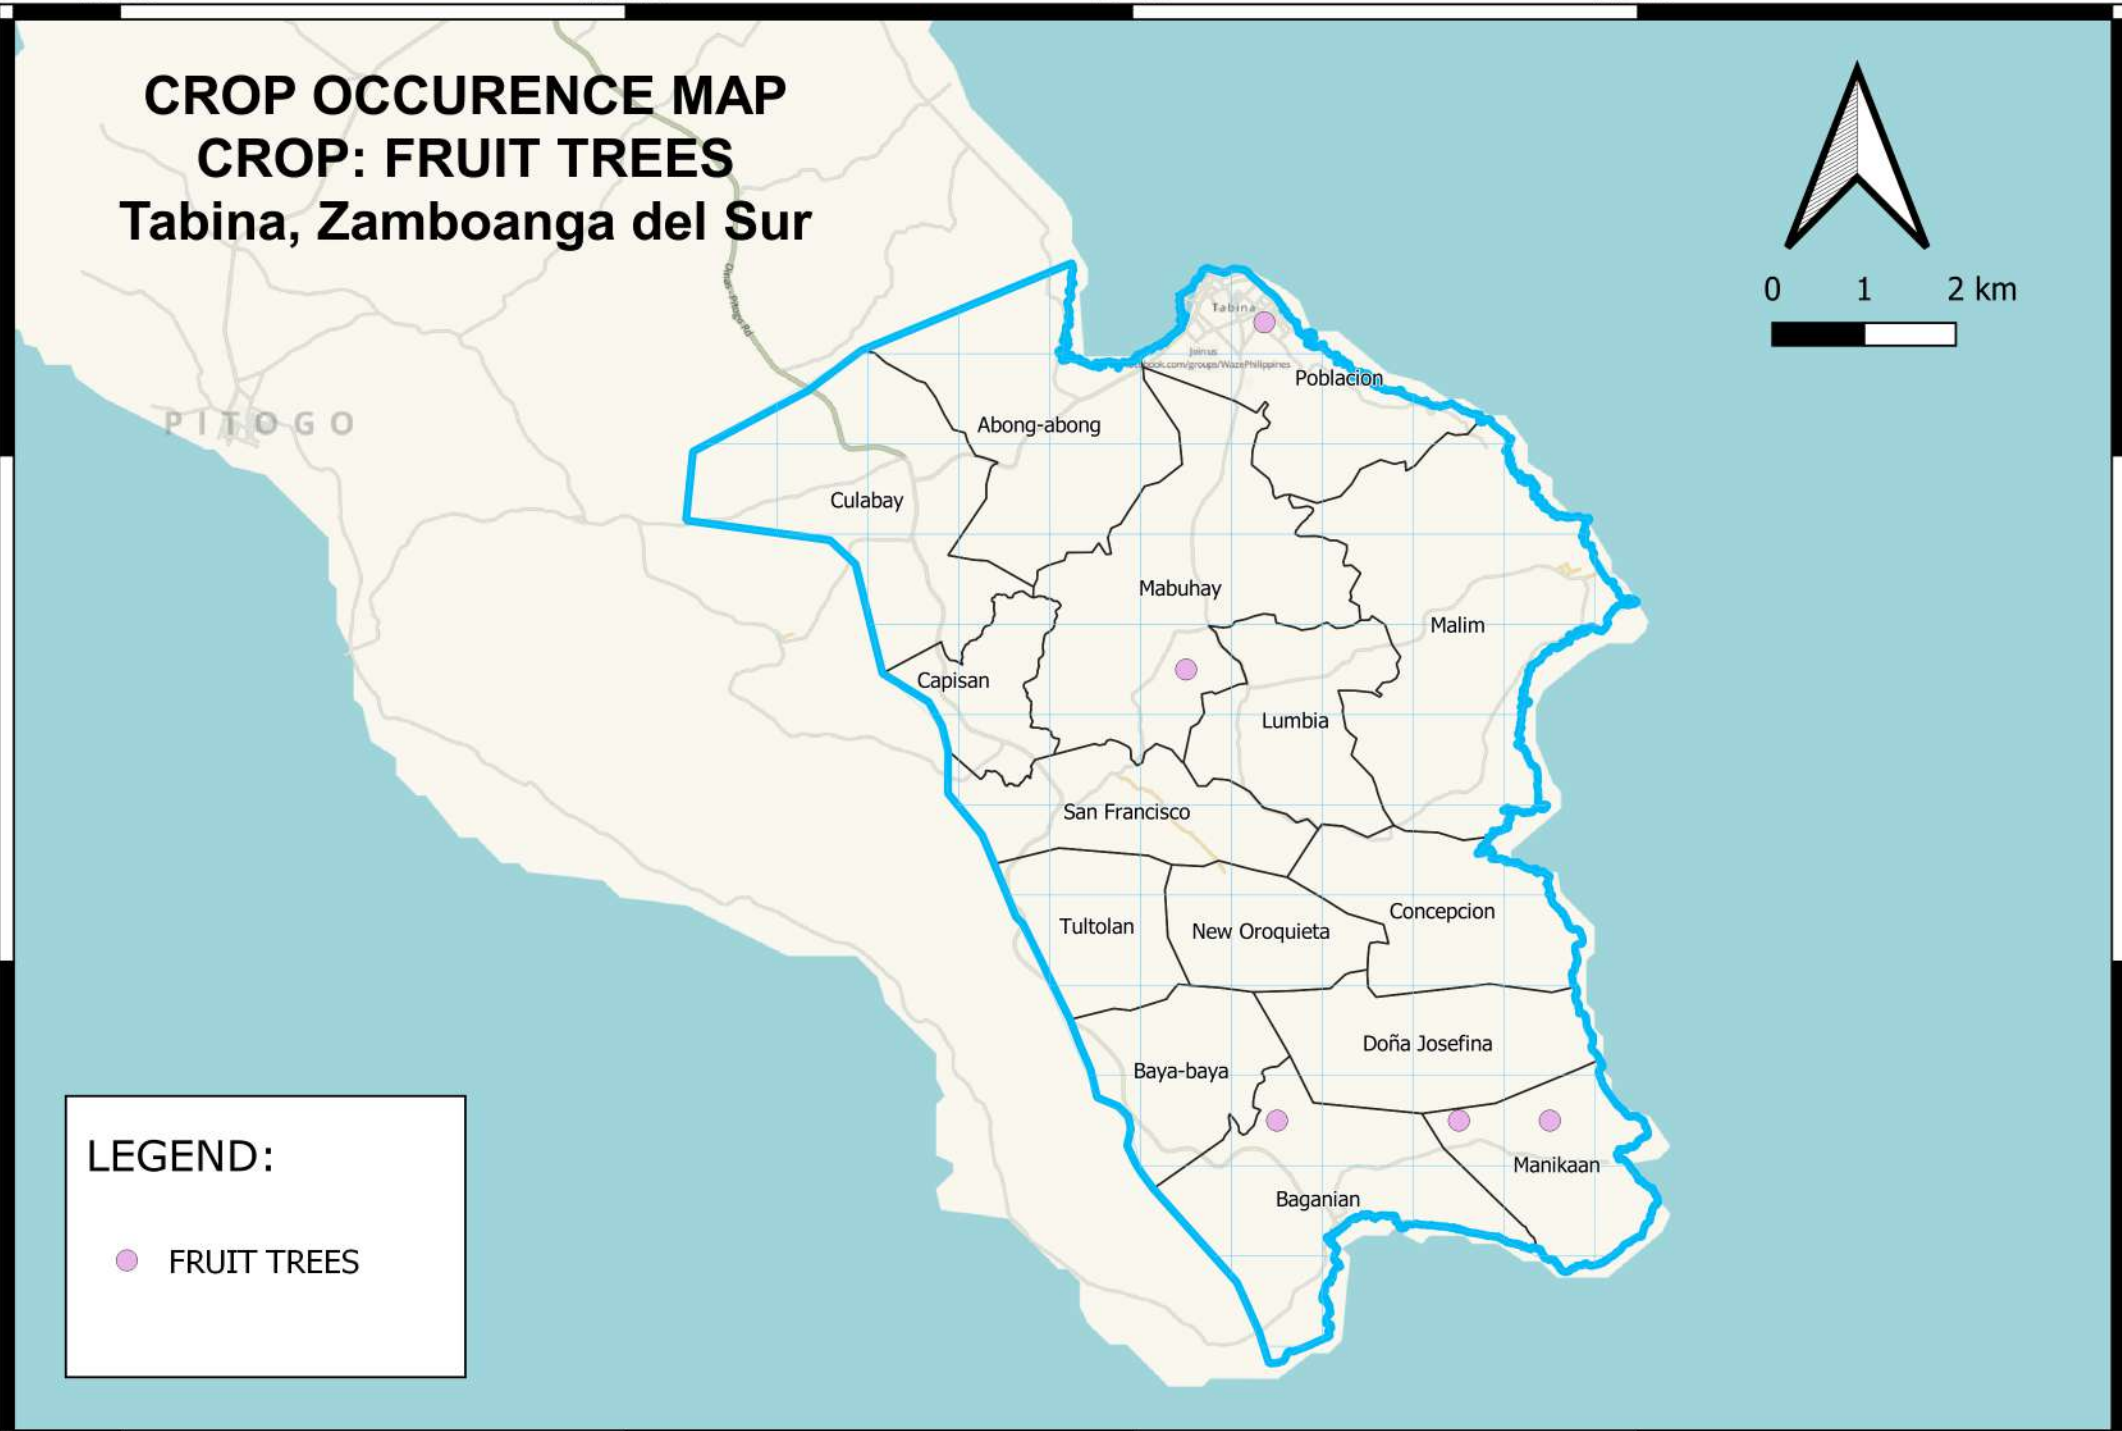

### Tabina, Zamboanga del Sur

7°27'0"

7°24'0"

7°27'0"

7°24'0"

**LEGEND:**

- FRUIT TREES

123°18'0"