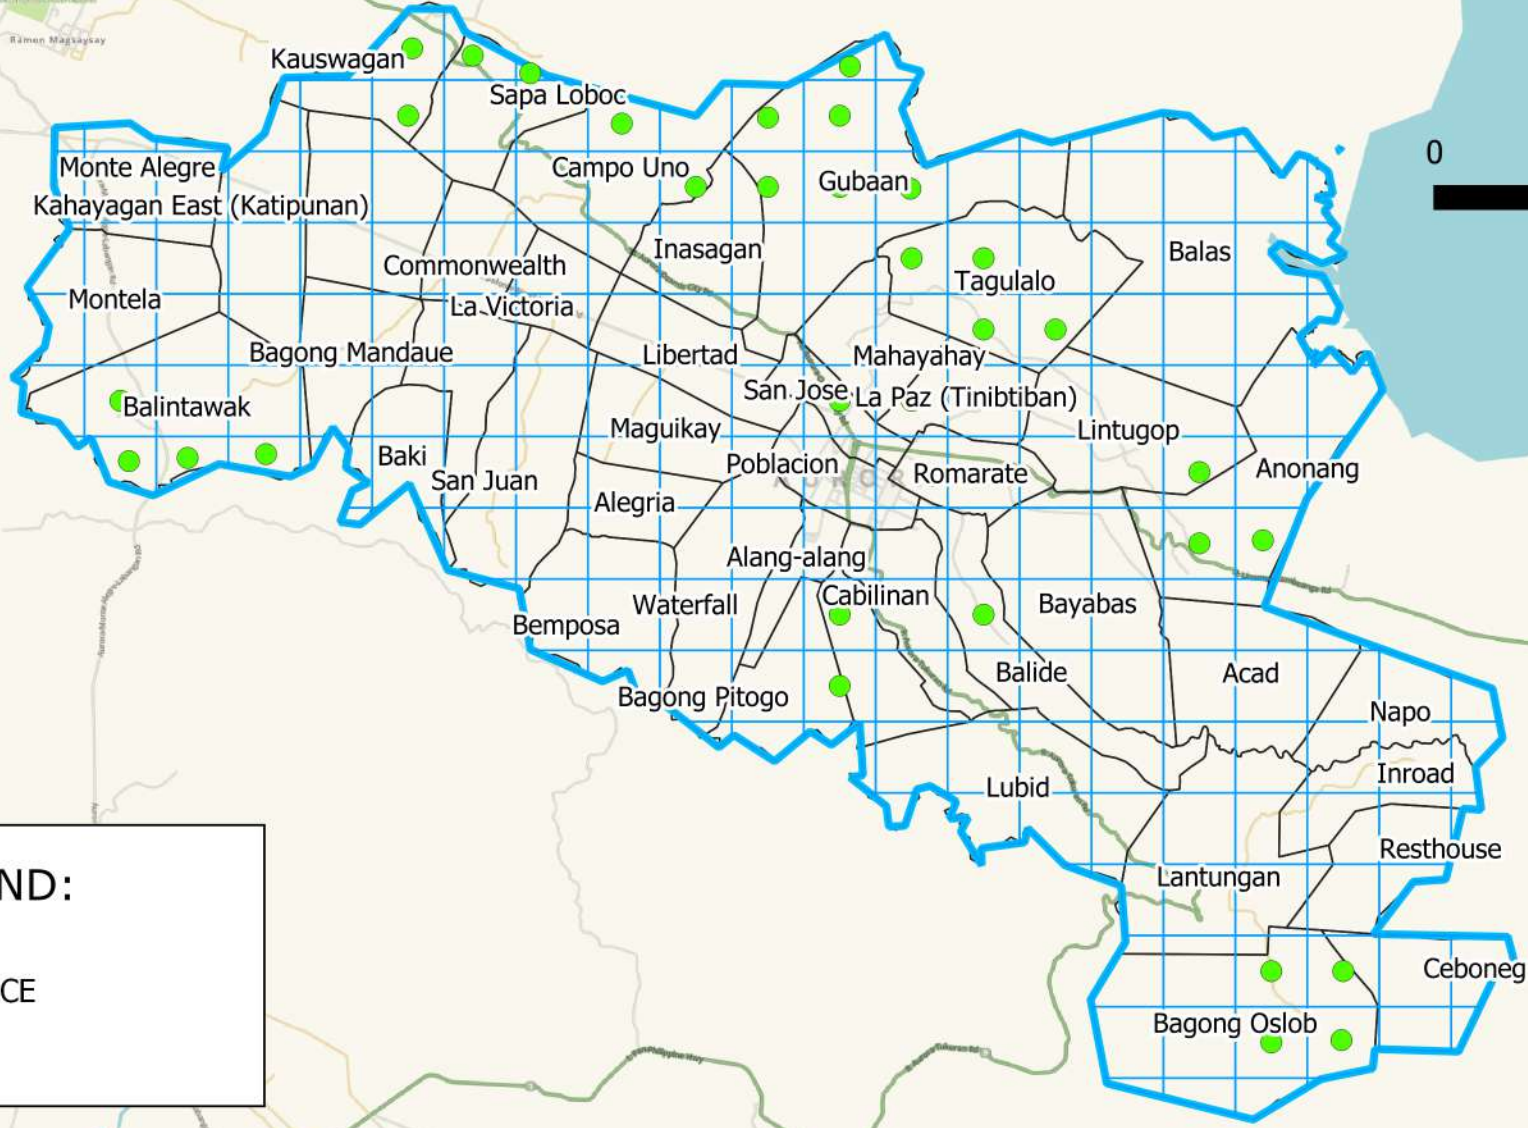

CROP OCCURENCE MAP

CROP: RICE

Aurora, Zamboanga del Sur

8°0'0"
7°57'0"
7°54'0"

123°30'0" 123°33'0" 123°36'0" 123°39'0" 123°42'0"

8°0'0"
7°57'0"
7°54'0"

LEGEND:

- RICE

123°30'0" 123°33'0" 123°36'0" 123°39'0" 123°42'0"