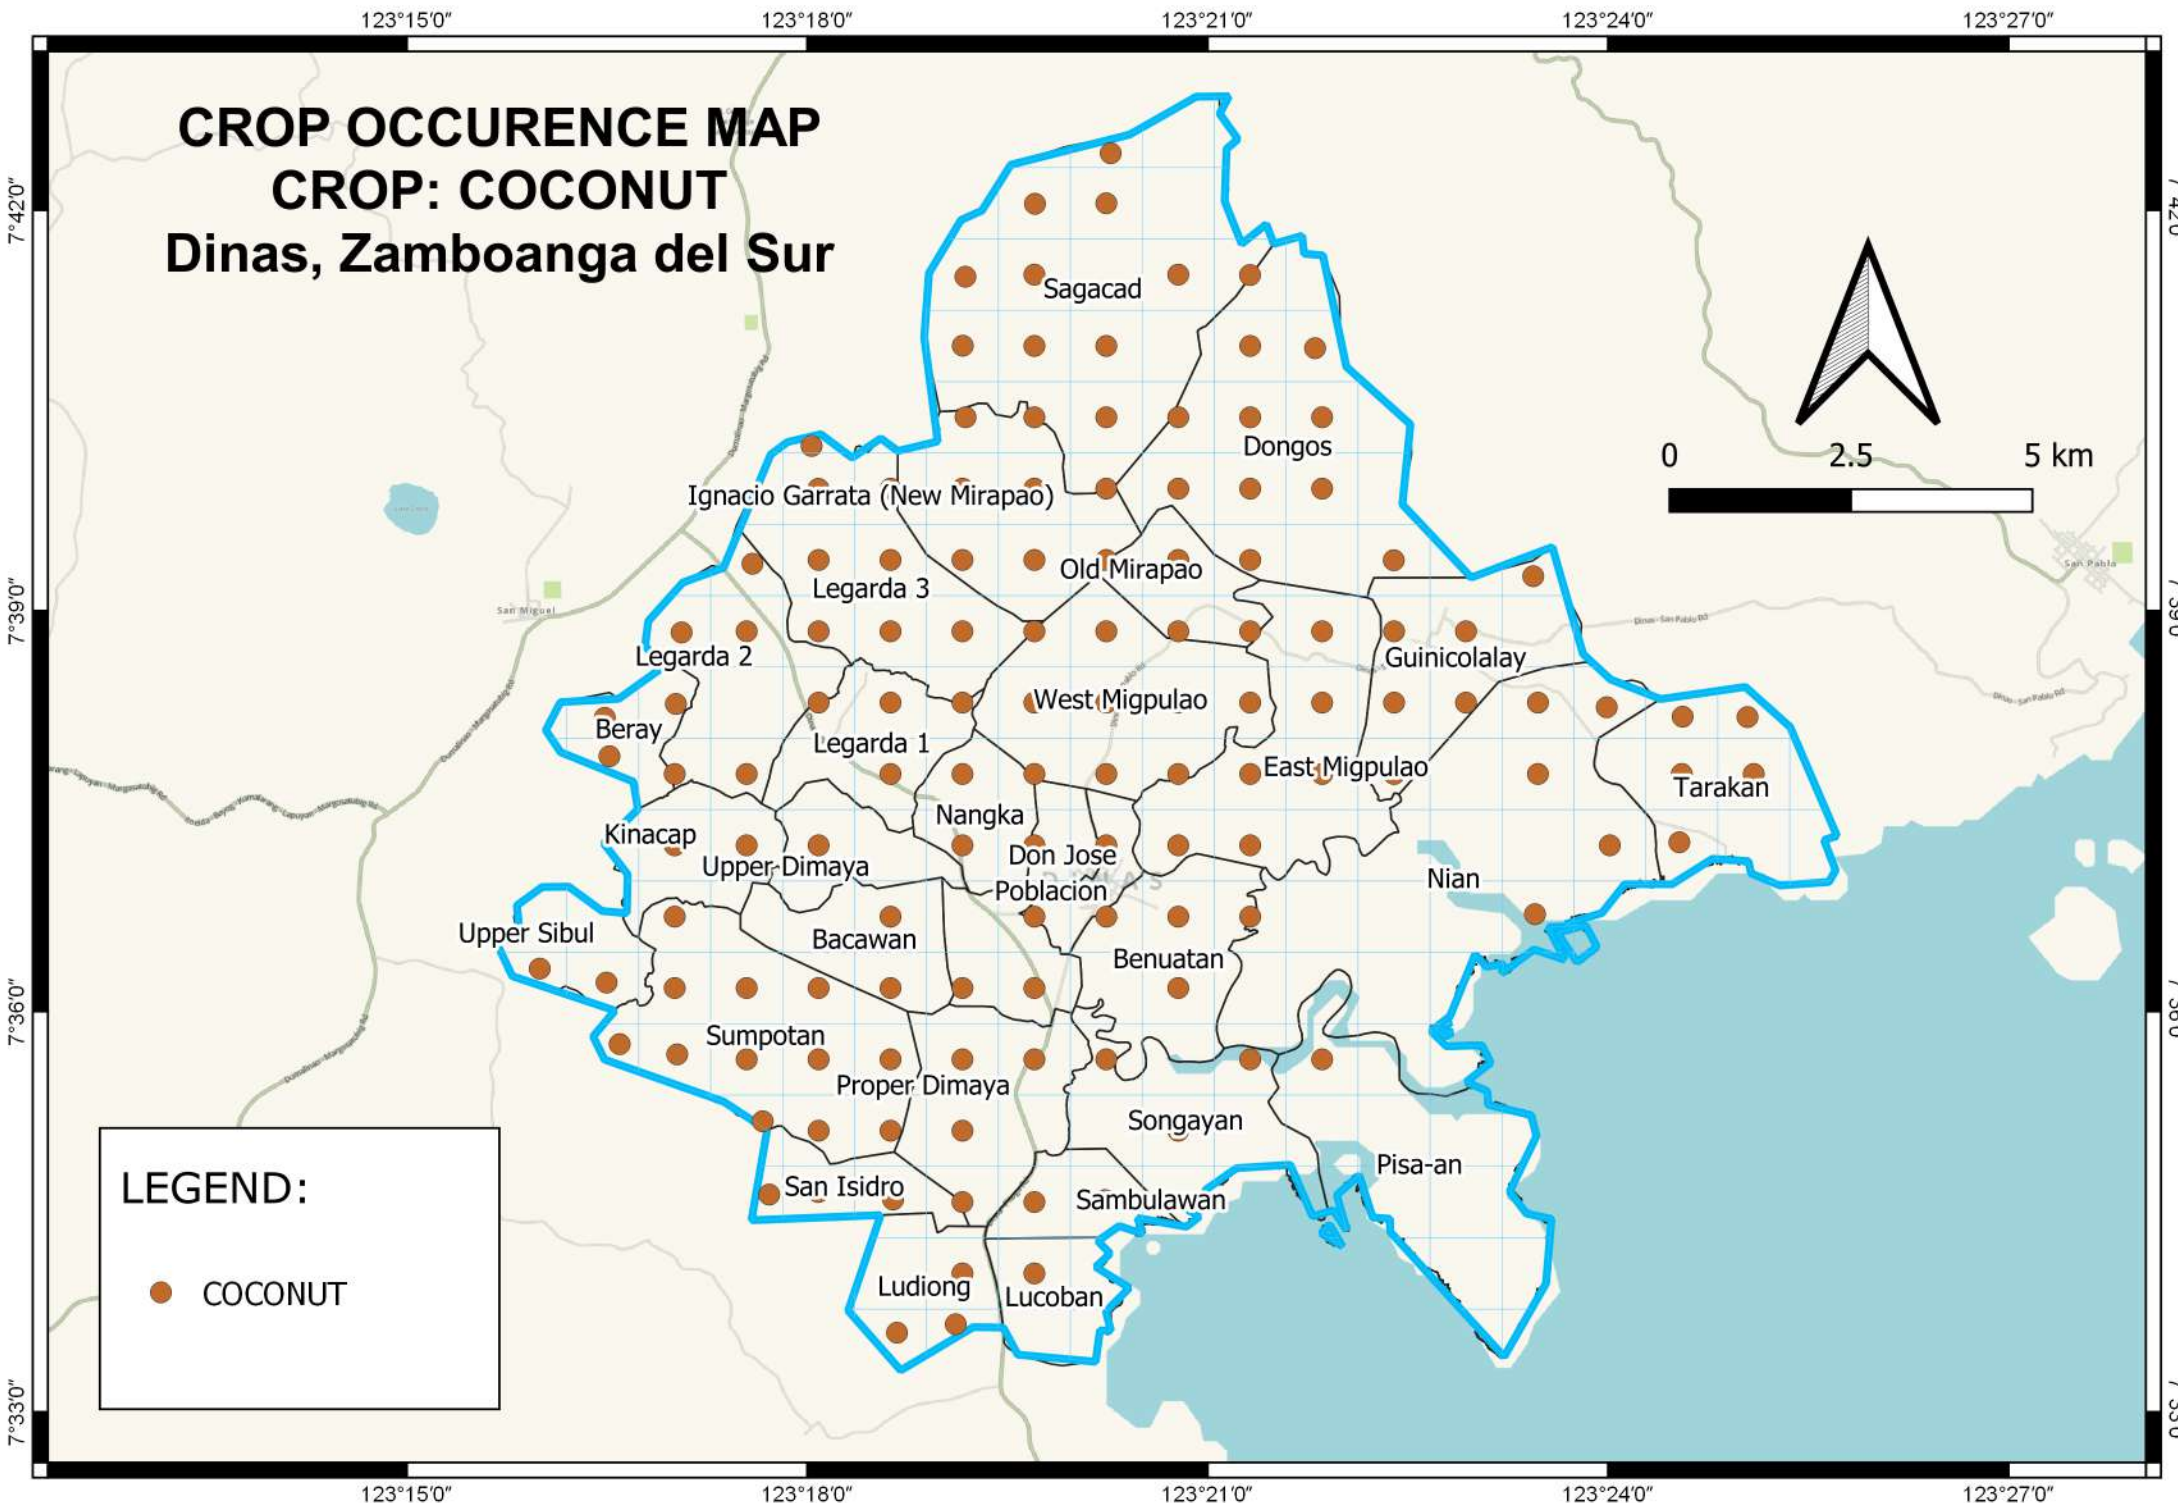

CROP OCCURENCE MAP

CROP: COCONUT

Dinas, Zamboanga del Sur

LEGEND:

● COCONUT