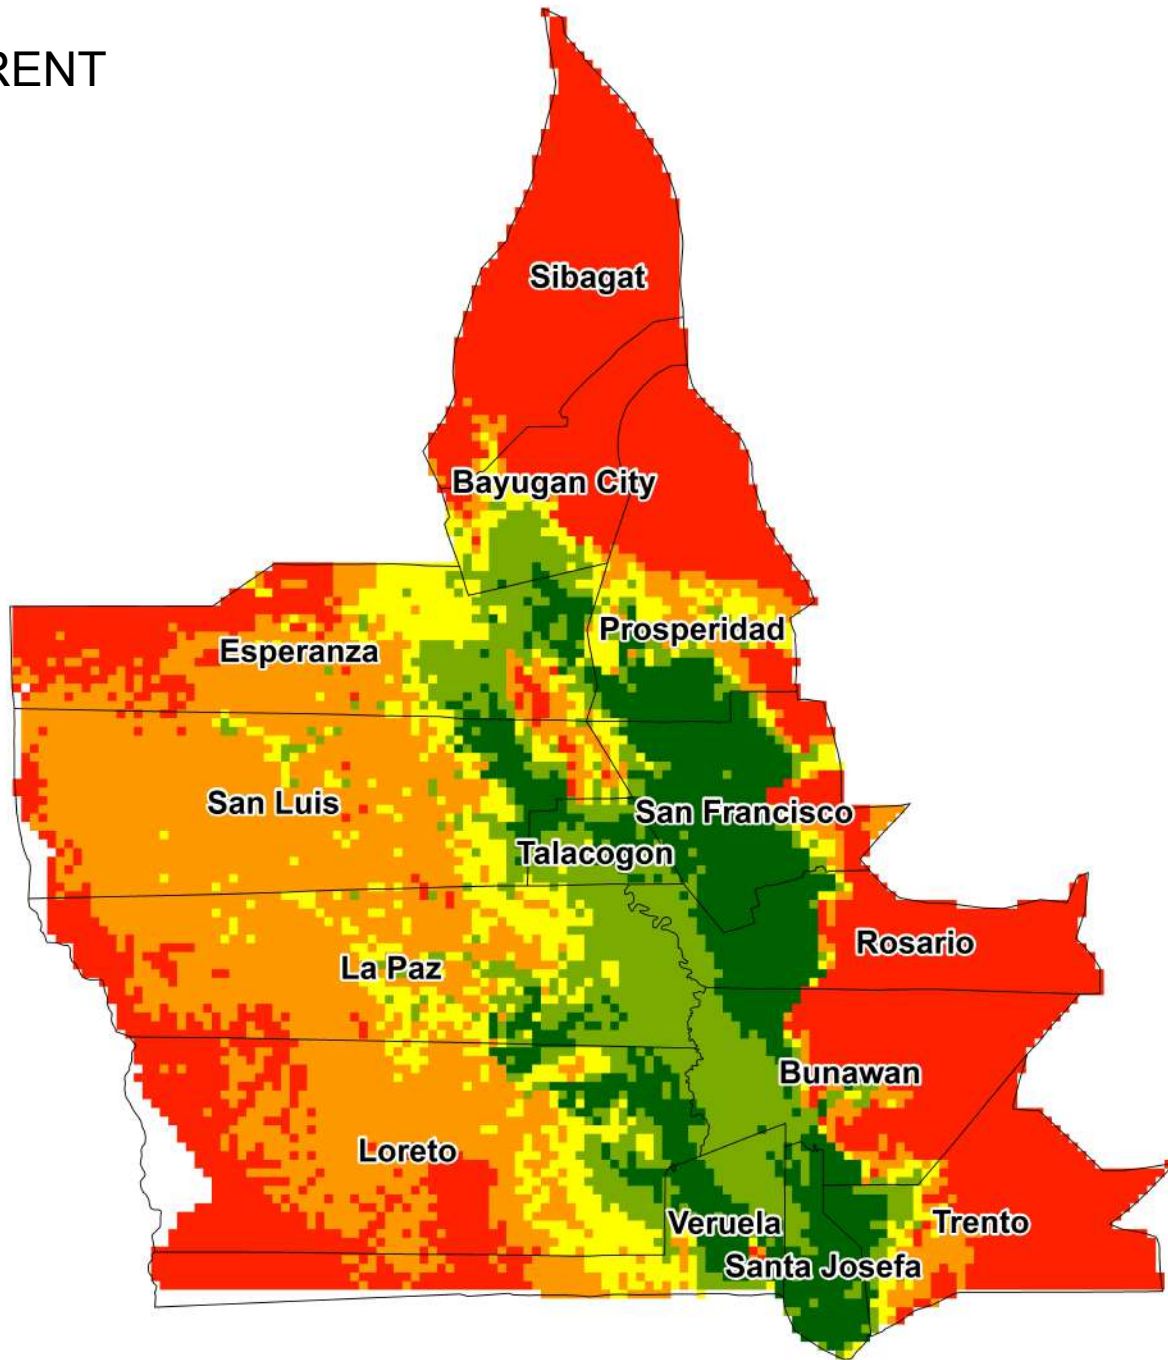

Legend

Pixel Count

Very Low (9222)
Low (247)
Moderate (299)
High (151)
Very High (63)

CURRENT

CORN

Legend

Pixel Count

Very Low (2145)
Low (1670)
Moderate (2167)
High (1924)
Very High (2076)

FUTURE

CORN

Pixel Count

- Very Low (1935)
- Low (1589)
- Moderate (2093)
- High (3264)
- Very High (1101)

CURRENT

RICE

Legend

Pixel Count	
Very Low (3643)	Red
Low (2852)	Orange
Moderate (983)	Yellow
High (1264)	Light Green
Very High (1240)	Dark Green

FUTURE

RICE

Legend

Pixel Count	
Very Low (2700)	Red
Low (1354)	Orange
Moderate (1152)	Yellow
High (2990)	Light Green
Very High (1786)	Dark Green

CURRENT

RUBBER

Legend

Pixel Count