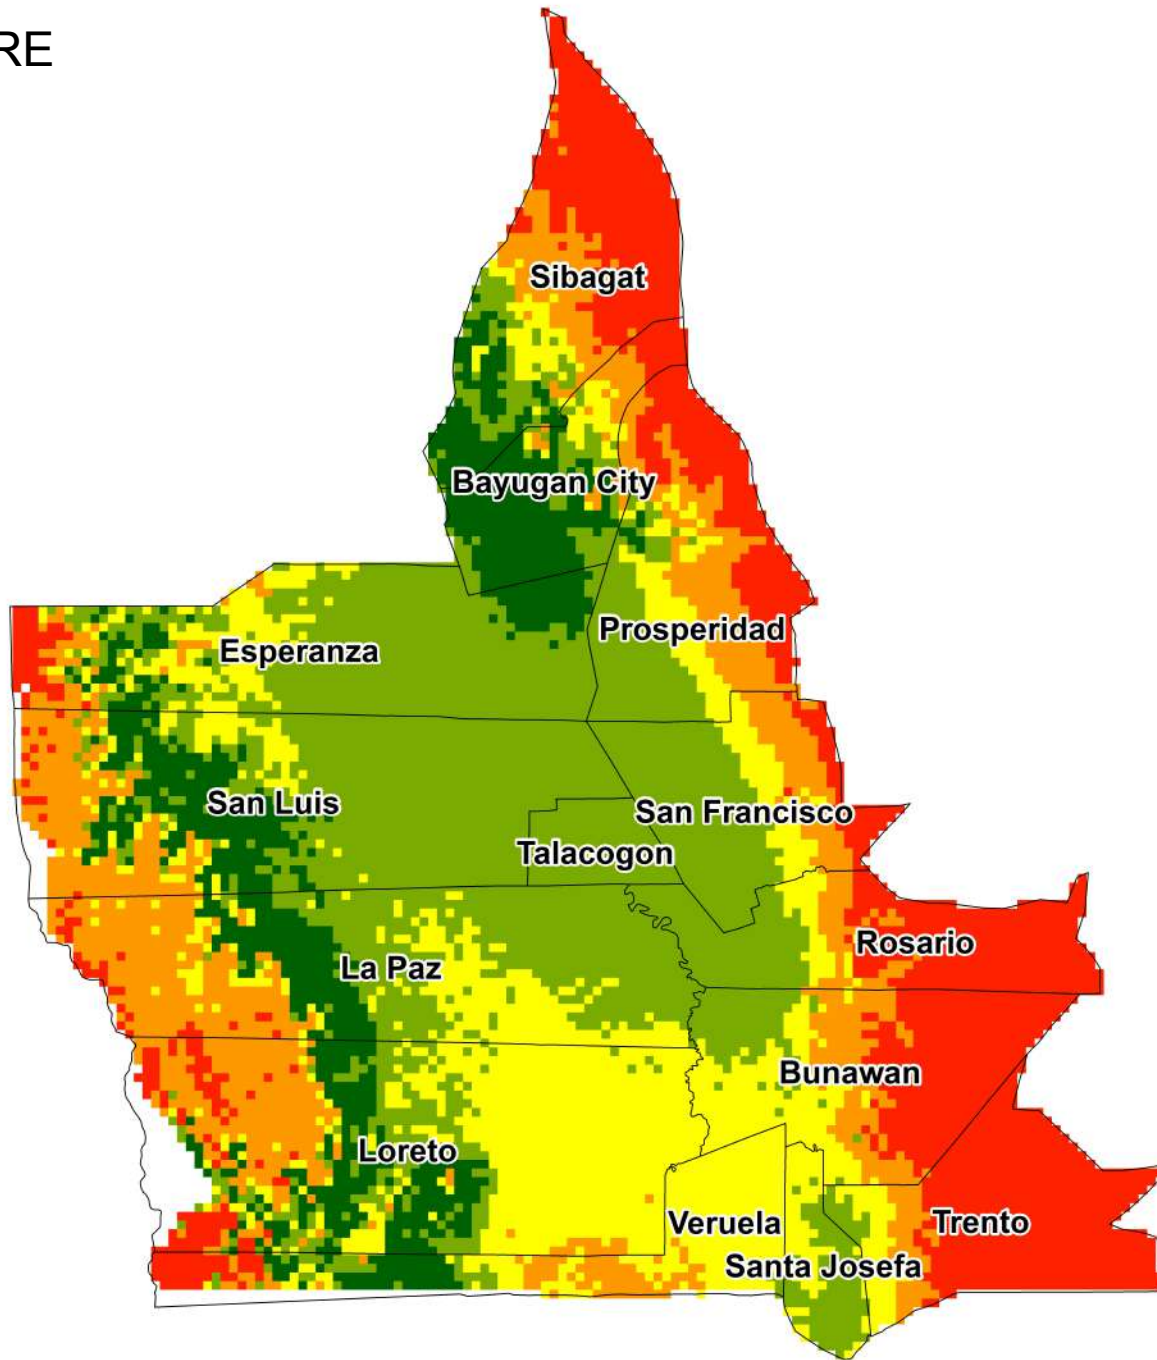

CURRENT

BANANA

Legend

Pixel Count

- Very Low (3832)
- Low (1186)
- Moderate (1672)
- High (1901)
- Very High (1391)

FUTURE

BANANA

Legend

Pixel Count

CURRENT

CACAO

Legend

Pixel Count

- Very Low (3782)
- Low (1345)
- Moderate (1299)
- High (2060)
- Very High (1496)

FUTURE

CACAO

Legend

Pixel Count

Very Low (9222)
Low (247)
Moderate (299)
High (151)
Very High (63)

CURRENT

CORN

Legend

Pixel Count

Very Low (2145)
Low (1670)
Moderate (2167)
High (1924)
Very High (2076)

FUTURE

CORN

Pixel Count

- Very Low (1935)
- Low (1589)
- Moderate (2093)
- High (3264)
- Very High (1101)

CURRENT

RICE

Legend

Pixel Count	
Very Low (3643)	Red
Low (2852)	Orange
Moderate (983)	Yellow
High (1264)	Light Green
Very High (1240)	Dark Green