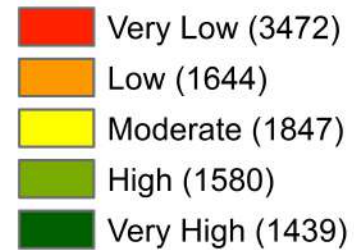

Legend

Pixel Count

Very Low (9222)
Low (247)
Moderate (299)
High (151)
Very High (63)

CURRENT

CORN

Legend

Pixel Count

Very Low (2145)
Low (1670)
Moderate (2167)
High (1924)
Very High (2076)

FUTURE

CORN

Pixel Count

- Very Low (1935)
- Low (1589)
- Moderate (2093)
- High (3264)
- Very High (1101)

CURRENT

RICE

Legend

Pixel Count	
Very Low (3643)	Red
Low (2852)	Orange
Moderate (983)	Yellow
High (1264)	Light Green
Very High (1240)	Dark Green

FUTURE

RICE

Legend

Pixel Count	
Very Low (2700)	Red
Low (1354)	Orange
Moderate (1152)	Yellow
High (2990)	Light Green
Very High (1786)	Dark Green

CURRENT

RUBBER

Legend

Pixel Count