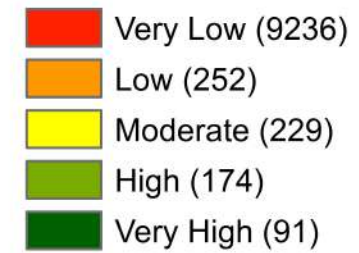

CURRENT

BANANA

Legend

Pixel Count

- Very Low (3832)
- Low (1186)
- Moderate (1672)
- High (1901)
- Very High (1391)

FUTURE

BANANA

Legend

Pixel Count

CURRENT

CACAO

Legend

Pixel Count

- Very Low (3782)
- Low (1345)
- Moderate (1299)
- High (2060)
- Very High (1496)

FUTURE

CACAO

Legend

Pixel Count

Very Low (9222)
Low (247)
Moderate (299)
High (151)
Very High (63)

CURRENT

CORN

Legend

Pixel Count

Very Low (2145)
Low (1670)
Moderate (2167)
High (1924)
Very High (2076)