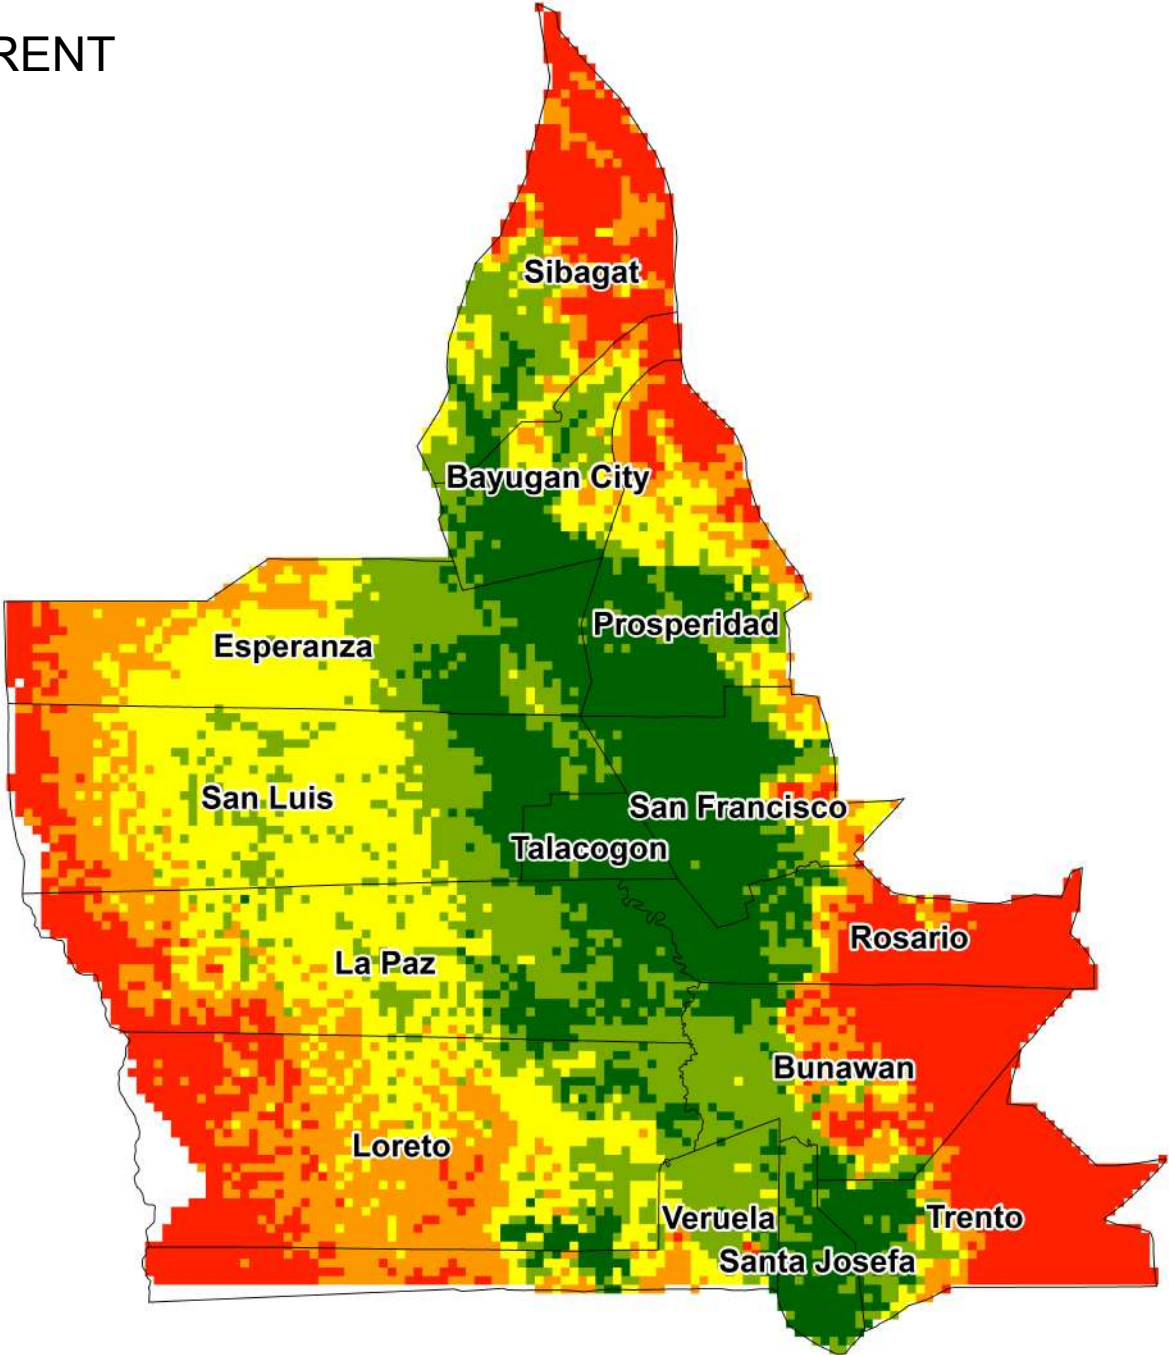

CURRENT

BANANA

Legend

Pixel Count

- Very Low (3832)
- Low (1186)
- Moderate (1672)
- High (1901)
- Very High (1391)

FUTURE

BANANA

Legend

Pixel Count

CURRENT

CACAO

Legend

Pixel Count

- Very Low (3782)
- Low (1345)
- Moderate (1299)
- High (2060)
- Very High (1496)

FUTURE

CACAO

Legend

Pixel Count

Very Low (9222)
Low (247)
Moderate (299)
High (151)
Very High (63)

CURRENT

CORN

Legend

Pixel Count

Very Low (2145)
Low (1670)
Moderate (2167)
High (1924)
Very High (2076)

FUTURE

CORN

Pixel Count

- Very Low (1935)
- Low (1589)
- Moderate (2093)
- High (3264)
- Very High (1101)

CURRENT

RICE

Legend

Pixel Count	
Very Low (3643)	Red
Low (2852)	Orange
Moderate (983)	Yellow
High (1264)	Light Green
Very High (1240)	Dark Green