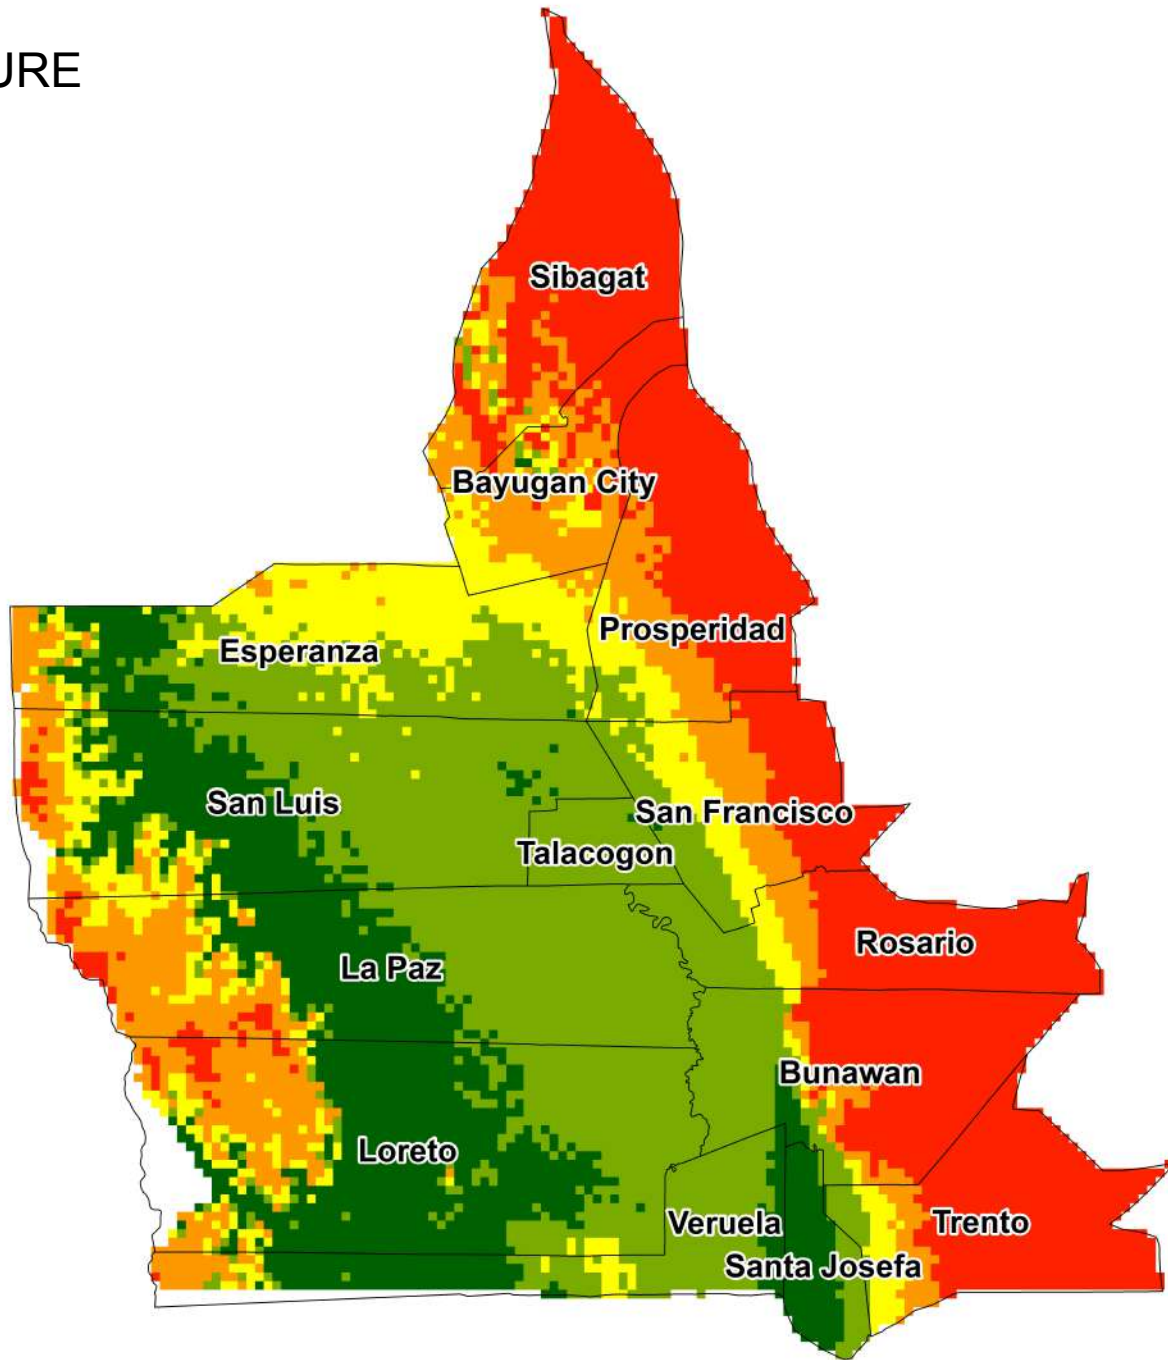

CURRENT

BANANA

Legend

Pixel Count

- Very Low (3832)
- Low (1186)
- Moderate (1672)
- High (1901)
- Very High (1391)

FUTURE

BANANA

Legend

Legend

Pixel Count

Very Low (9222)
Low (247)
Moderate (299)
High (151)
Very High (63)

CURRENT

CORN

Legend

Pixel Count

Very Low (2145)
Low (1670)
Moderate (2167)
High (1924)
Very High (2076)

FUTURE

CORN

Pixel Count

- Very Low (1935)
- Low (1589)
- Moderate (2093)
- High (3264)
- Very High (1101)

CURRENT

RICE

Legend

Pixel Count	
Very Low (3643)	Red
Low (2852)	Orange
Moderate (983)	Yellow
High (1264)	Light Green
Very High (1240)	Dark Green

FUTURE

RICE

Legend

Pixel Count	
Very Low (2700)	Red
Low (1354)	Orange
Moderate (1152)	Yellow
High (2990)	Light Green
Very High (1786)	Dark Green

CURRENT

RUBBER

Legend

Pixel Count