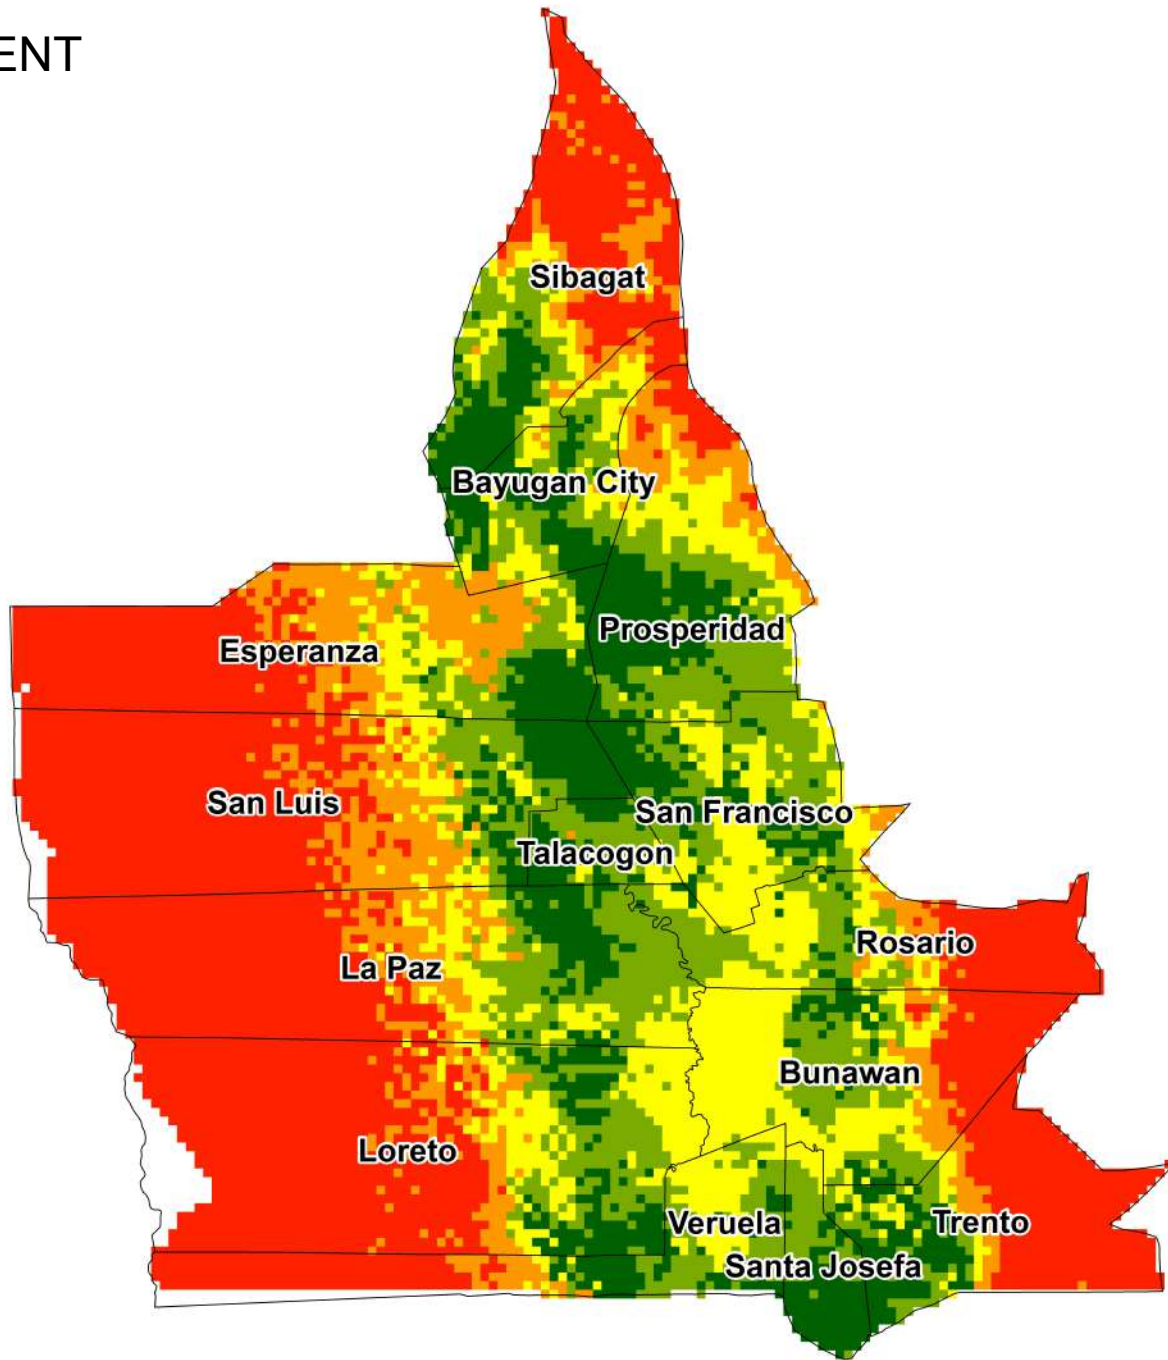

CURRENT

BANANA

Legend

Pixel Count

- Very Low (3832)
- Low (1186)
- Moderate (1672)
- High (1901)
- Very High (1391)

FUTURE

BANANA

Legend

Pixel Count

CURRENT

CACAO

Legend

Pixel Count

- Very Low (3782)
- Low (1345)
- Moderate (1299)
- High (2060)
- Very High (1496)

FUTURE

CACAO

Legend

Pixel Count

Very Low (9222)
Low (247)
Moderate (299)
High (151)
Very High (63)

CURRENT

CORN

Legend

Pixel Count

Very Low (2145)
Low (1670)
Moderate (2167)
High (1924)
Very High (2076)

FUTURE

CORN

Pixel Count

- Very Low (1935)
- Low (1589)
- Moderate (2093)
- High (3264)
- Very High (1101)

CURRENT

RICE

Legend

Pixel Count	
Very Low (3643)	Red
Low (2852)	Orange
Moderate (983)	Yellow
High (1264)	Light Green
Very High (1240)	Dark Green