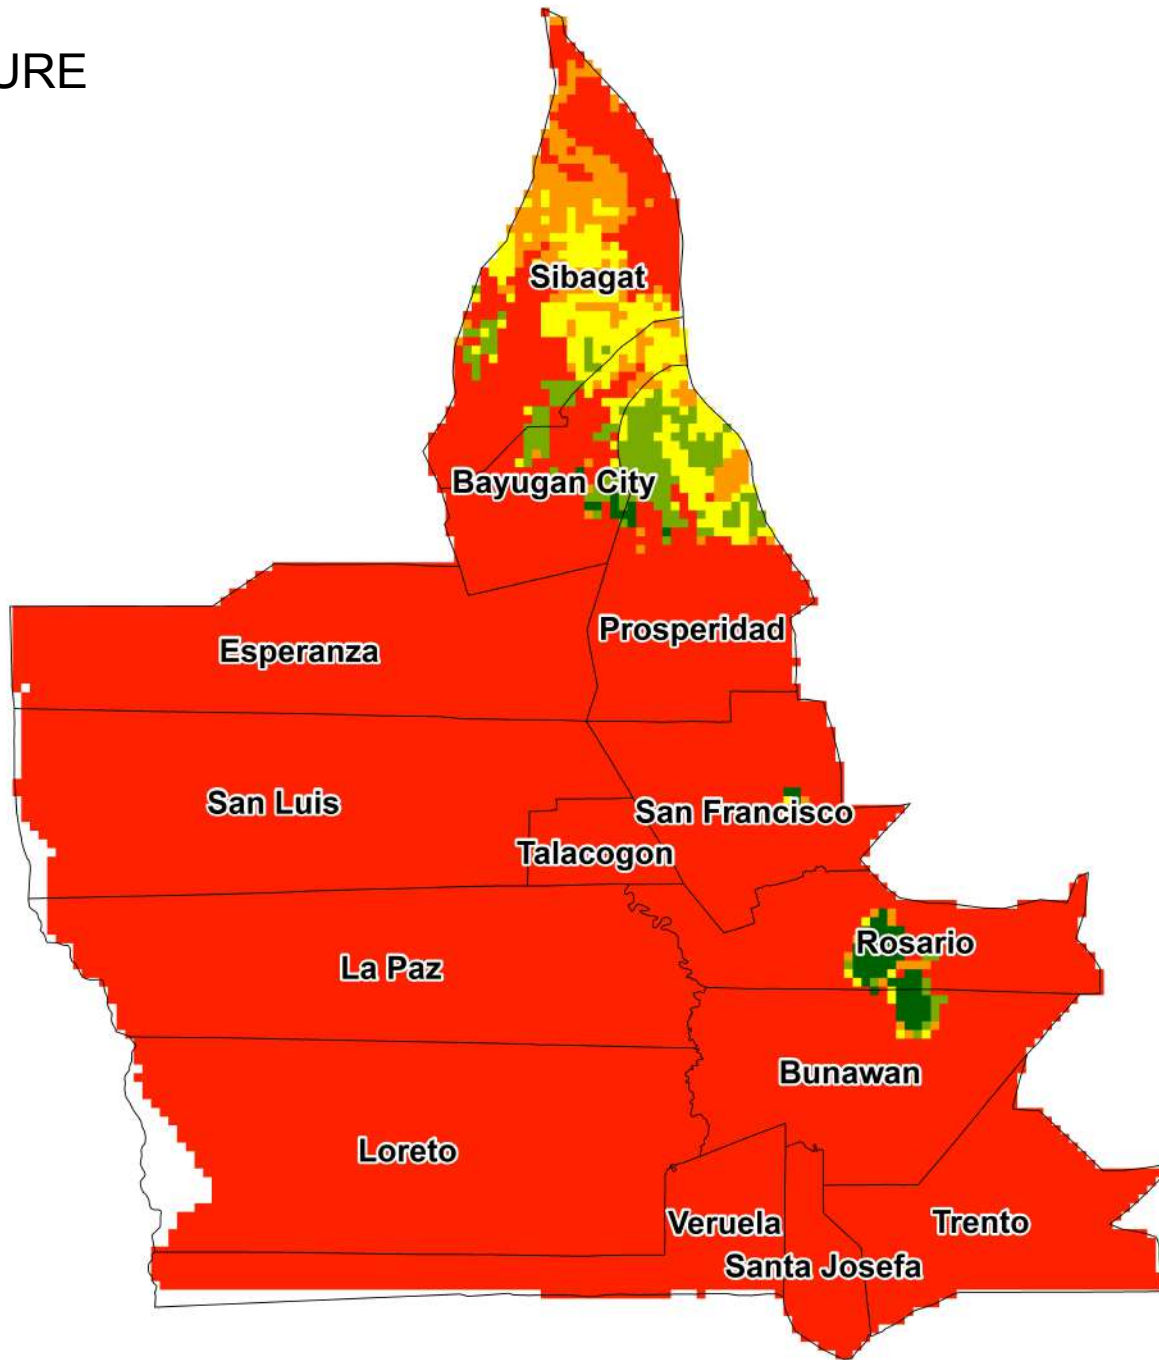

FUTURE

RUBBER

Legend

Value