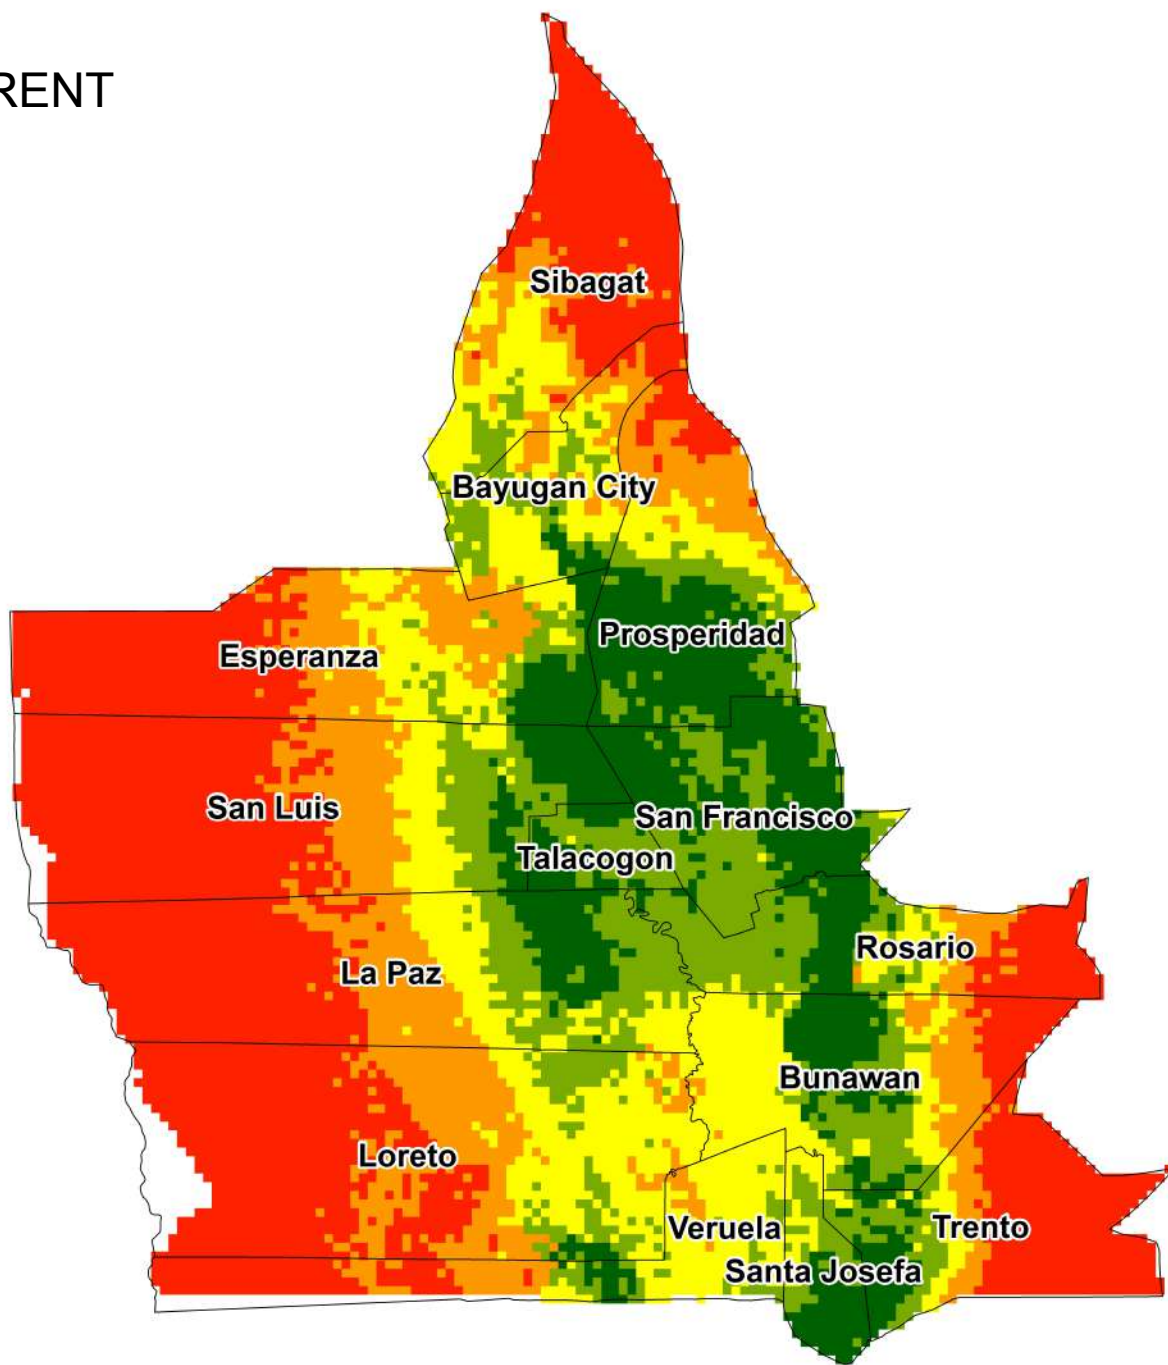

FUTURE

CORN

Pixel Count

- Very Low (1935)
- Low (1589)
- Moderate (2093)
- High (3264)
- Very High (1101)

CURRENT

RICE

Legend

Pixel Count	
Very Low (3643)	Red
Low (2852)	Orange
Moderate (983)	Yellow
High (1264)	Light Green
Very High (1240)	Dark Green

FUTURE

RICE

Legend

Pixel Count	
Very Low (2700)	Red
Low (1354)	Orange
Moderate (1152)	Yellow
High (2990)	Light Green
Very High (1786)	Dark Green

CURRENT

RUBBER

Legend

Pixel Count