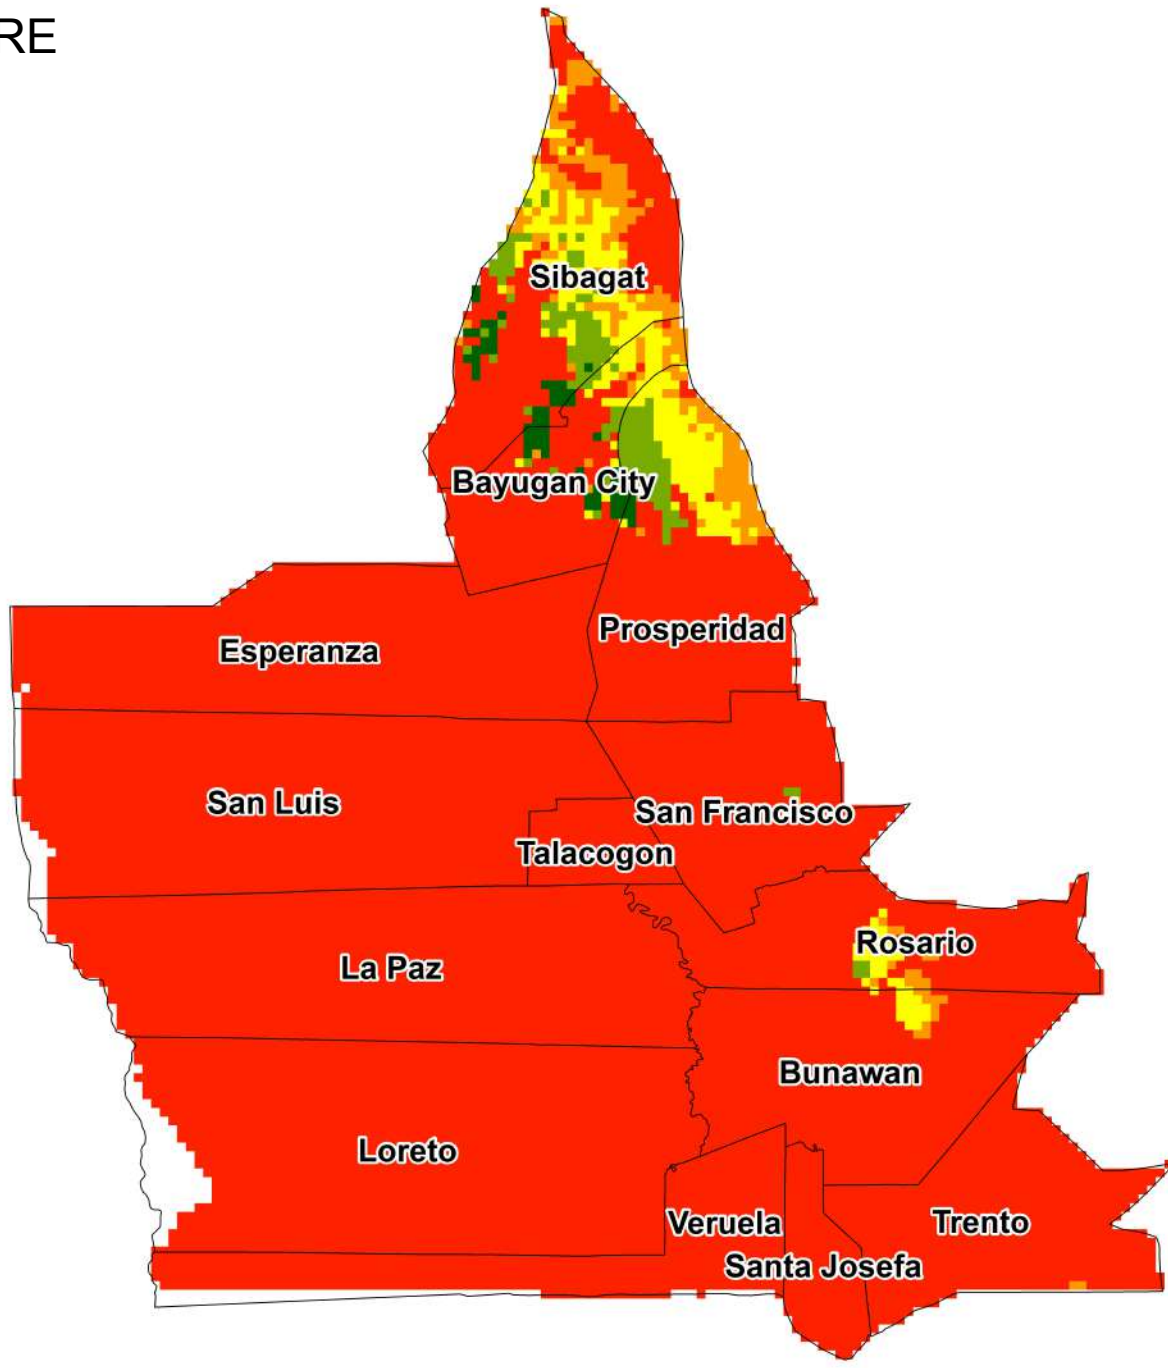

CURRENT

BANANA

Legend

Pixel Count

- Very Low (3832)
- Low (1186)
- Moderate (1672)
- High (1901)
- Very High (1391)

FUTURE

BANANA

Legend

Pixel Count

CURRENT

CACAO

Legend

Pixel Count

- Very Low (3782)
- Low (1345)
- Moderate (1299)
- High (2060)
- Very High (1496)

FUTURE

CACAO

Legend

Pixel Count

Very Low (9222)
Low (247)
Moderate (299)
High (151)
Very High (63)

CURRENT

CORN

Legend

Pixel Count

Very Low (2145)
Low (1670)
Moderate (2167)
High (1924)
Very High (2076)

FUTURE

CORN

Pixel Count

- Very Low (1935)
- Low (1589)
- Moderate (2093)
- High (3264)
- Very High (1101)

CURRENT

RICE

Legend

Pixel Count	
Very Low (3643)	Red
Low (2852)	Orange
Moderate (983)	Yellow
High (1264)	Light Green
Very High (1240)	Dark Green