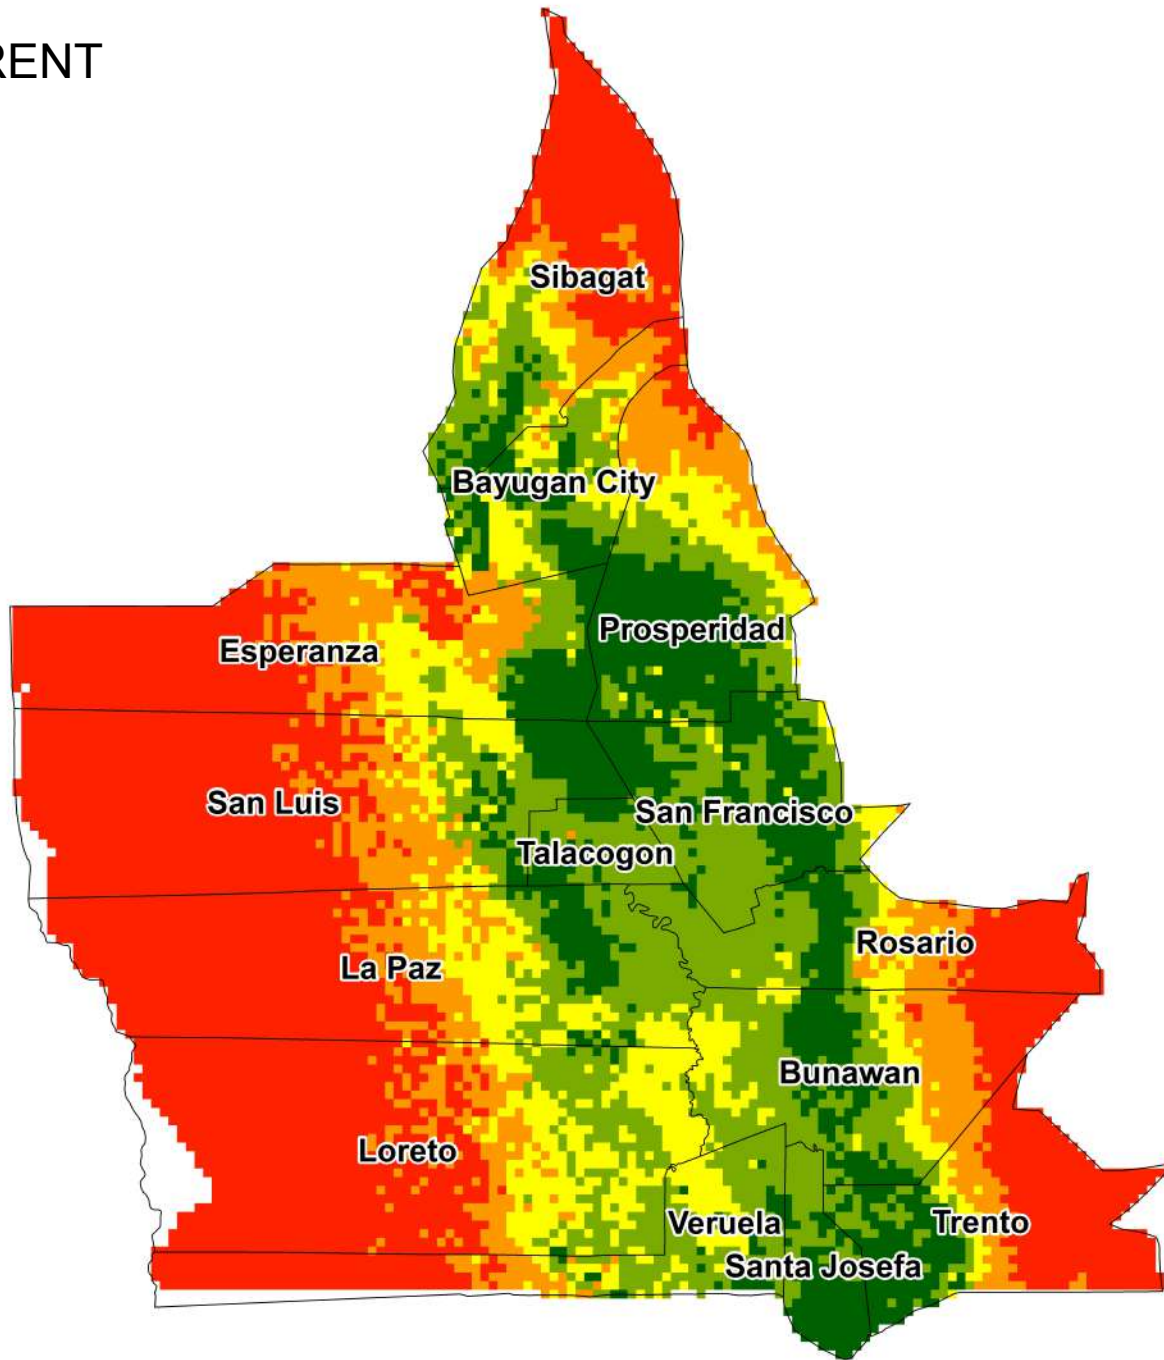

CURRENT

BANANA

Legend

Pixel Count

- Very Low (3832)
- Low (1186)
- Moderate (1672)
- High (1901)
- Very High (1391)

FUTURE

BANANA

Legend

Pixel Count

CURRENT

CACAO

Legend

Pixel Count

- Very Low (3782)
- Low (1345)
- Moderate (1299)
- High (2060)
- Very High (1496)

FUTURE

CACAO

Legend

Pixel Count

Very Low (9222)
Low (247)
Moderate (299)
High (151)
Very High (63)

CURRENT

CORN

Legend

Pixel Count

Very Low (2145)
Low (1670)
Moderate (2167)
High (1924)
Very High (2076)

FUTURE

CORN

Pixel Count

- Very Low (1935)
- Low (1589)
- Moderate (2093)
- High (3264)
- Very High (1101)

CURRENT

RICE

Legend

Pixel Count	
Very Low (3643)	Red
Low (2852)	Orange
Moderate (983)	Yellow
High (1264)	Light Green
Very High (1240)	Dark Green