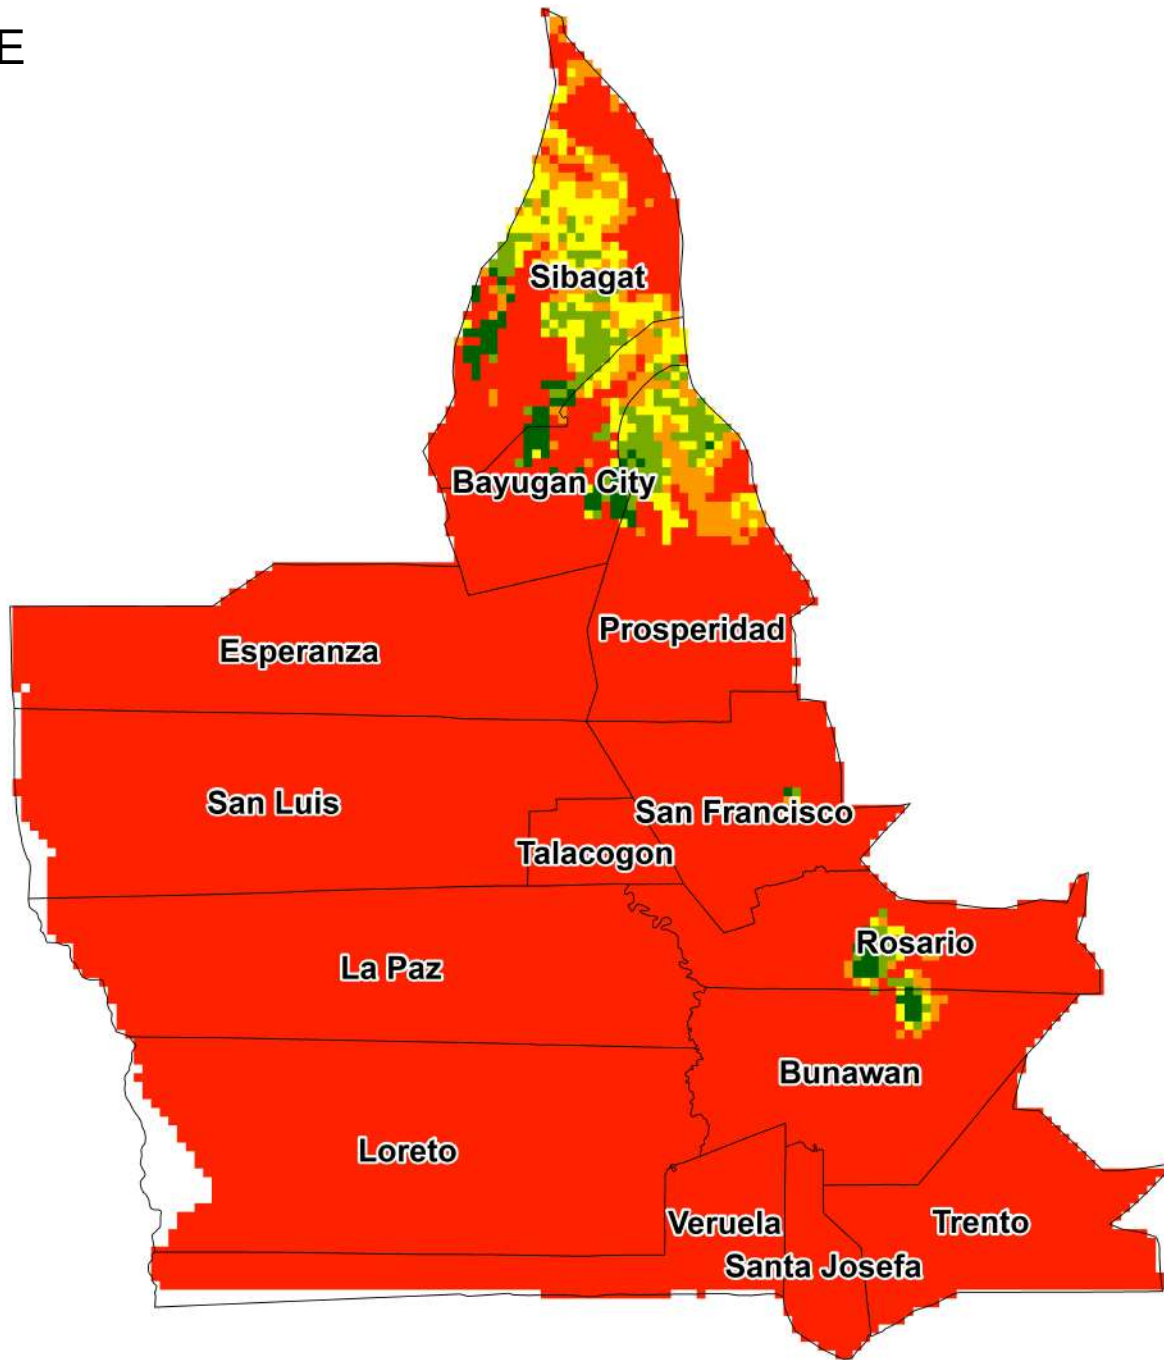

CURRENT

BANANA

Legend

Pixel Count

- Very Low (3832)
- Low (1186)
- Moderate (1672)
- High (1901)
- Very High (1391)

FUTURE

BANANA

Legend

Pixel Count

CURRENT

CACAO

Legend

Pixel Count

- Very Low (3782)
- Low (1345)
- Moderate (1299)
- High (2060)
- Very High (1496)

FUTURE

CACAO

Legend

Pixel Count

Very Low (9222)
Low (247)
Moderate (299)
High (151)
Very High (63)

CURRENT

CORN

Legend

Pixel Count

Very Low (2145)
Low (1670)
Moderate (2167)
High (1924)
Very High (2076)

FUTURE

CORN

Pixel Count

- Very Low (1935)
- Low (1589)
- Moderate (2093)
- High (3264)
- Very High (1101)

CURRENT

RICE

Legend

Pixel Count	
Very Low (3643)	Red
Low (2852)	Orange
Moderate (983)	Yellow
High (1264)	Light Green
Very High (1240)	Dark Green