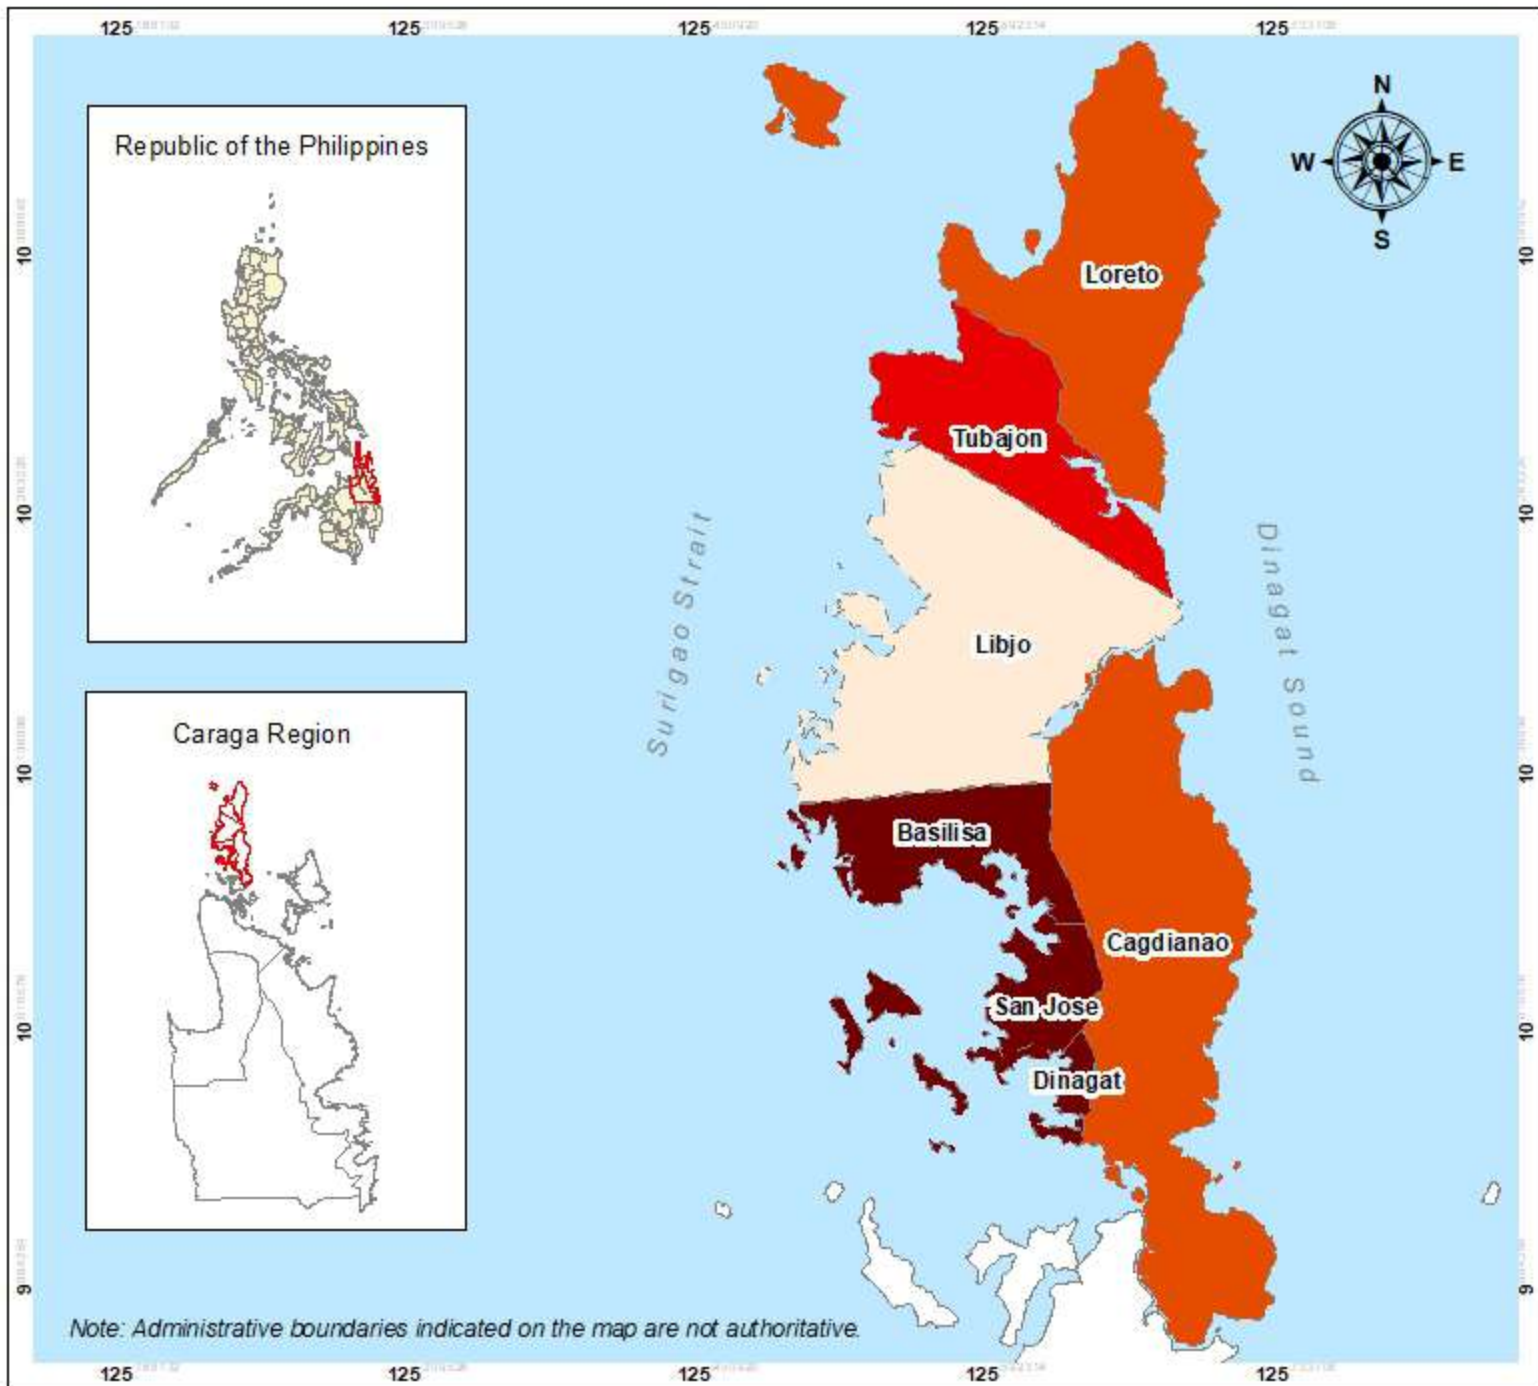

Department of Agriculture
Caraga Region
Capitol Site, Butuan City
Email Add: dacaraga@yahoo.com
caragamia@gmail.com
www.facebook.com/caragamia

AMIA
Adaptation and Mitigation Initiative in Agriculture

Note: Administrative boundaries indicated on the map are not authoritative.