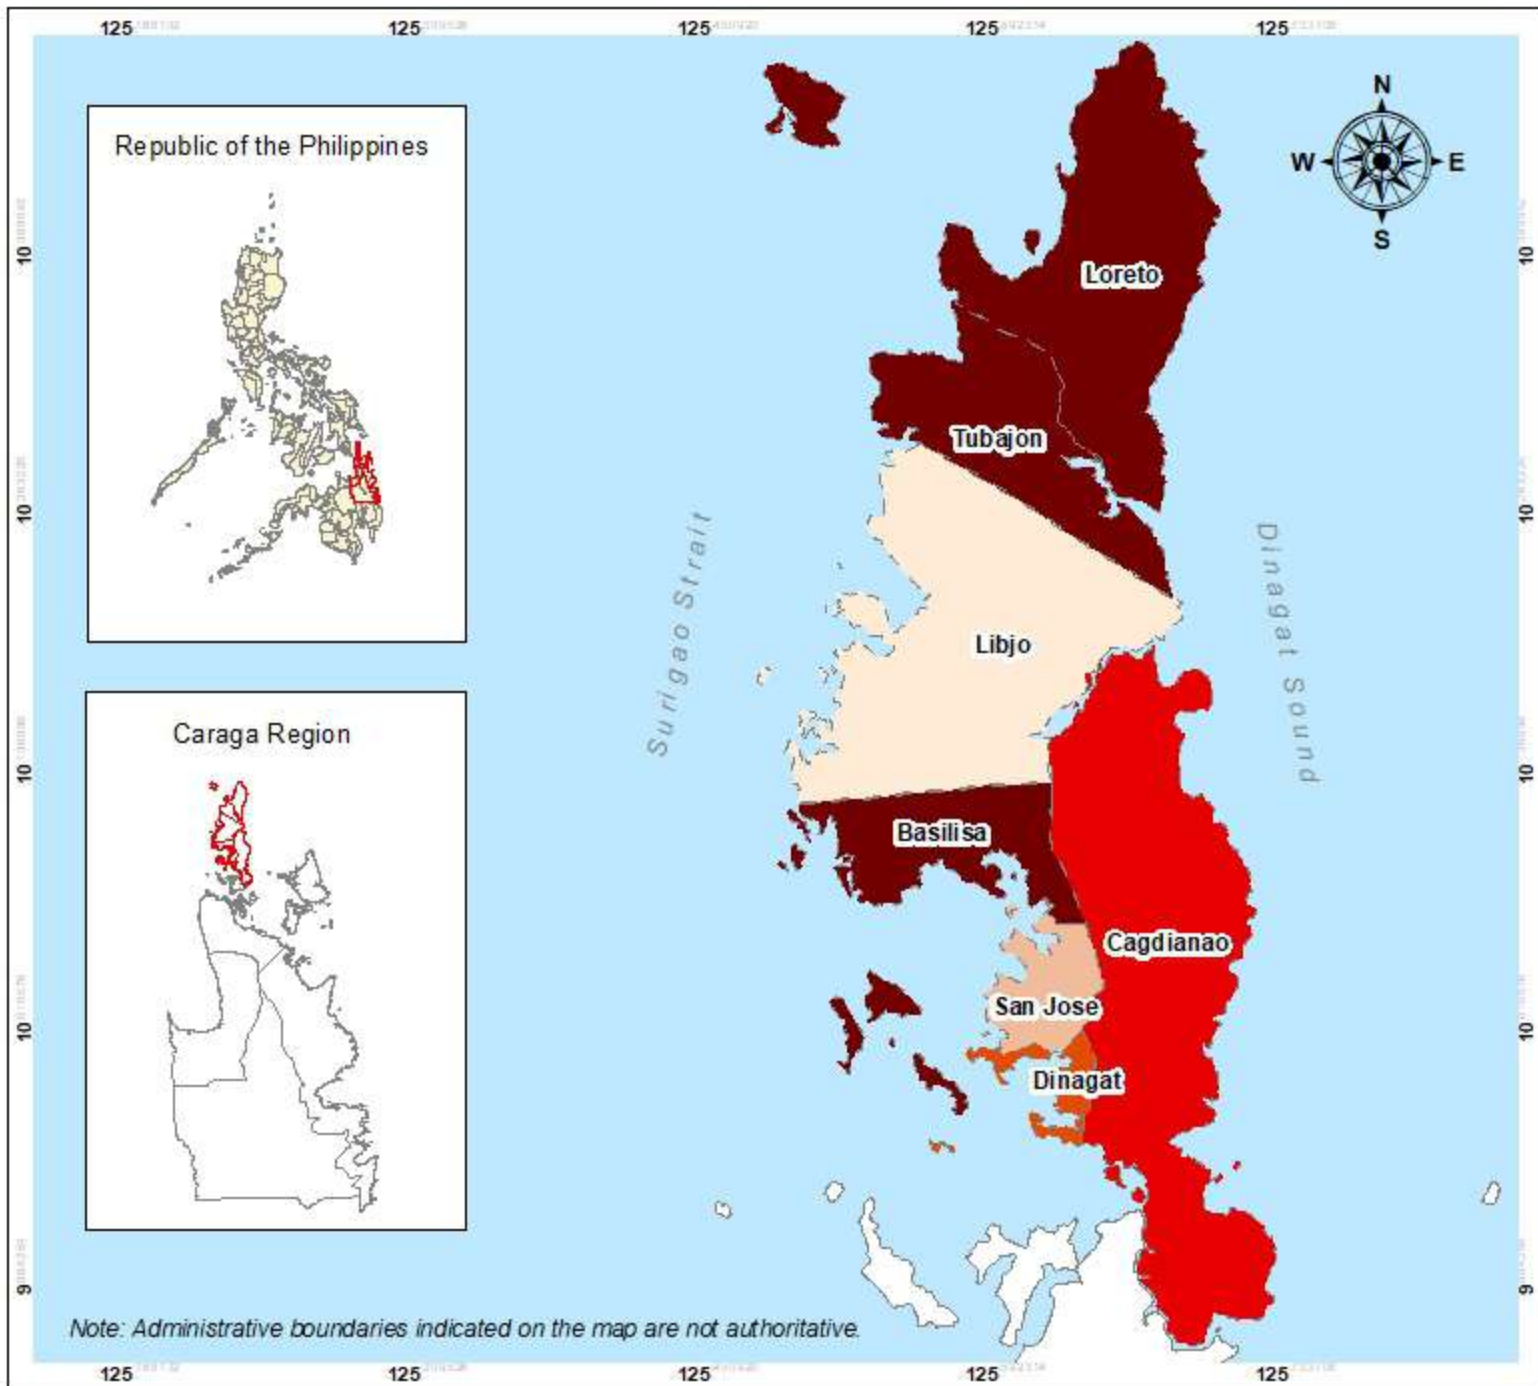

**AMIA**  
Adaptation and Mitigation Initiative in Agriculture

Note: Administrative boundaries indicated on the map are not authoritative.

Department of Agriculture  
Caraga Region  
Capitol Site, Butuan City  
Email Add: dacaraga@yahoo.com  
caragamia@gmail.com  
www.facebook.com/caragamia

**AMIA**  
Adaptation and Mitigation Initiative in Agriculture

Note: Administrative boundaries indicated on the map are not authoritative.

  
**HUMAN CAPITAL MAP**  
 Province of Dinagat Islands  
 1:400,000