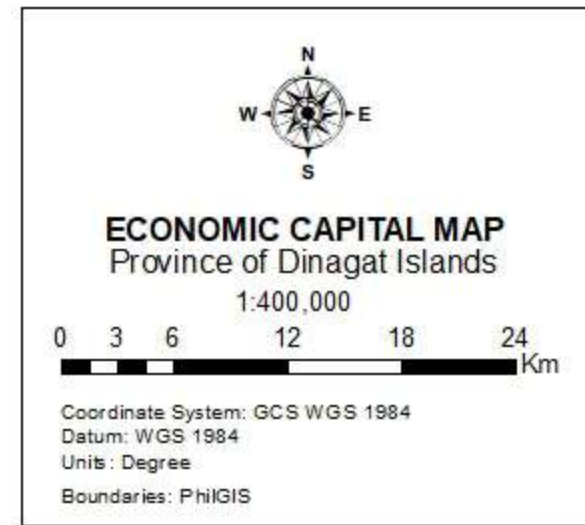

Department of Agriculture
Caraga Region
Capitol Site, Butuan City
Email Add: dacaraga@yahoo.com
caragamia@gmail.com
www.facebook.com/caragamia

AMIA
Adaptation and Mitigation Initiative in Agriculture