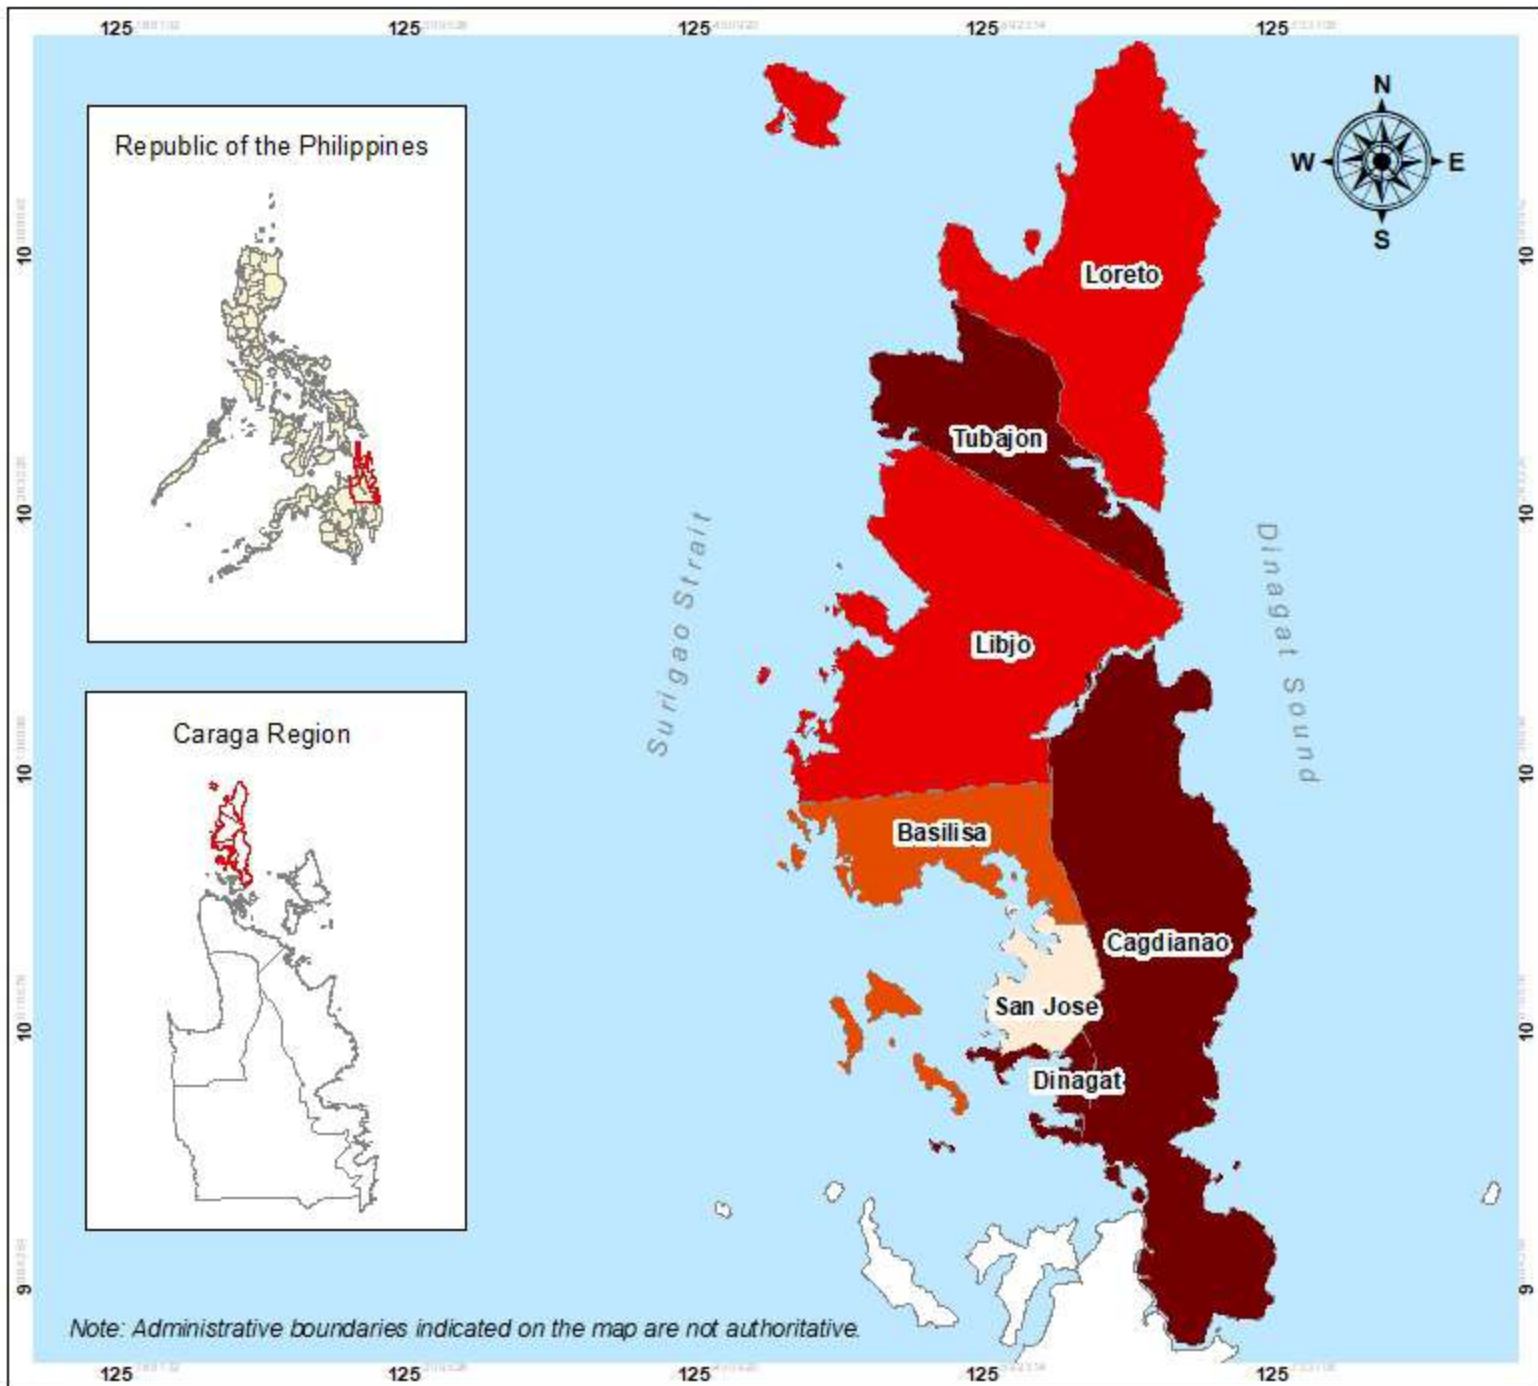

**AMIA**  
Adaptation and Mitigation Initiative in Agriculture

Note: Administrative boundaries indicated on the map are not authoritative.

Department of Agriculture  
Caraga Region  
Capitol Site, Butuan City  
Email Add: dacaraga@yahoo.com  
caragamia@gmail.com  
www.facebook.com/caragamia

**AMIA**  
Adaptation and Mitigation Initiative in Agriculture

Note: Administrative boundaries indicated on the map are not authoritative.

  
**HUMAN CAPITAL MAP**  
 Province of Dinagat Islands  
 1:400,000