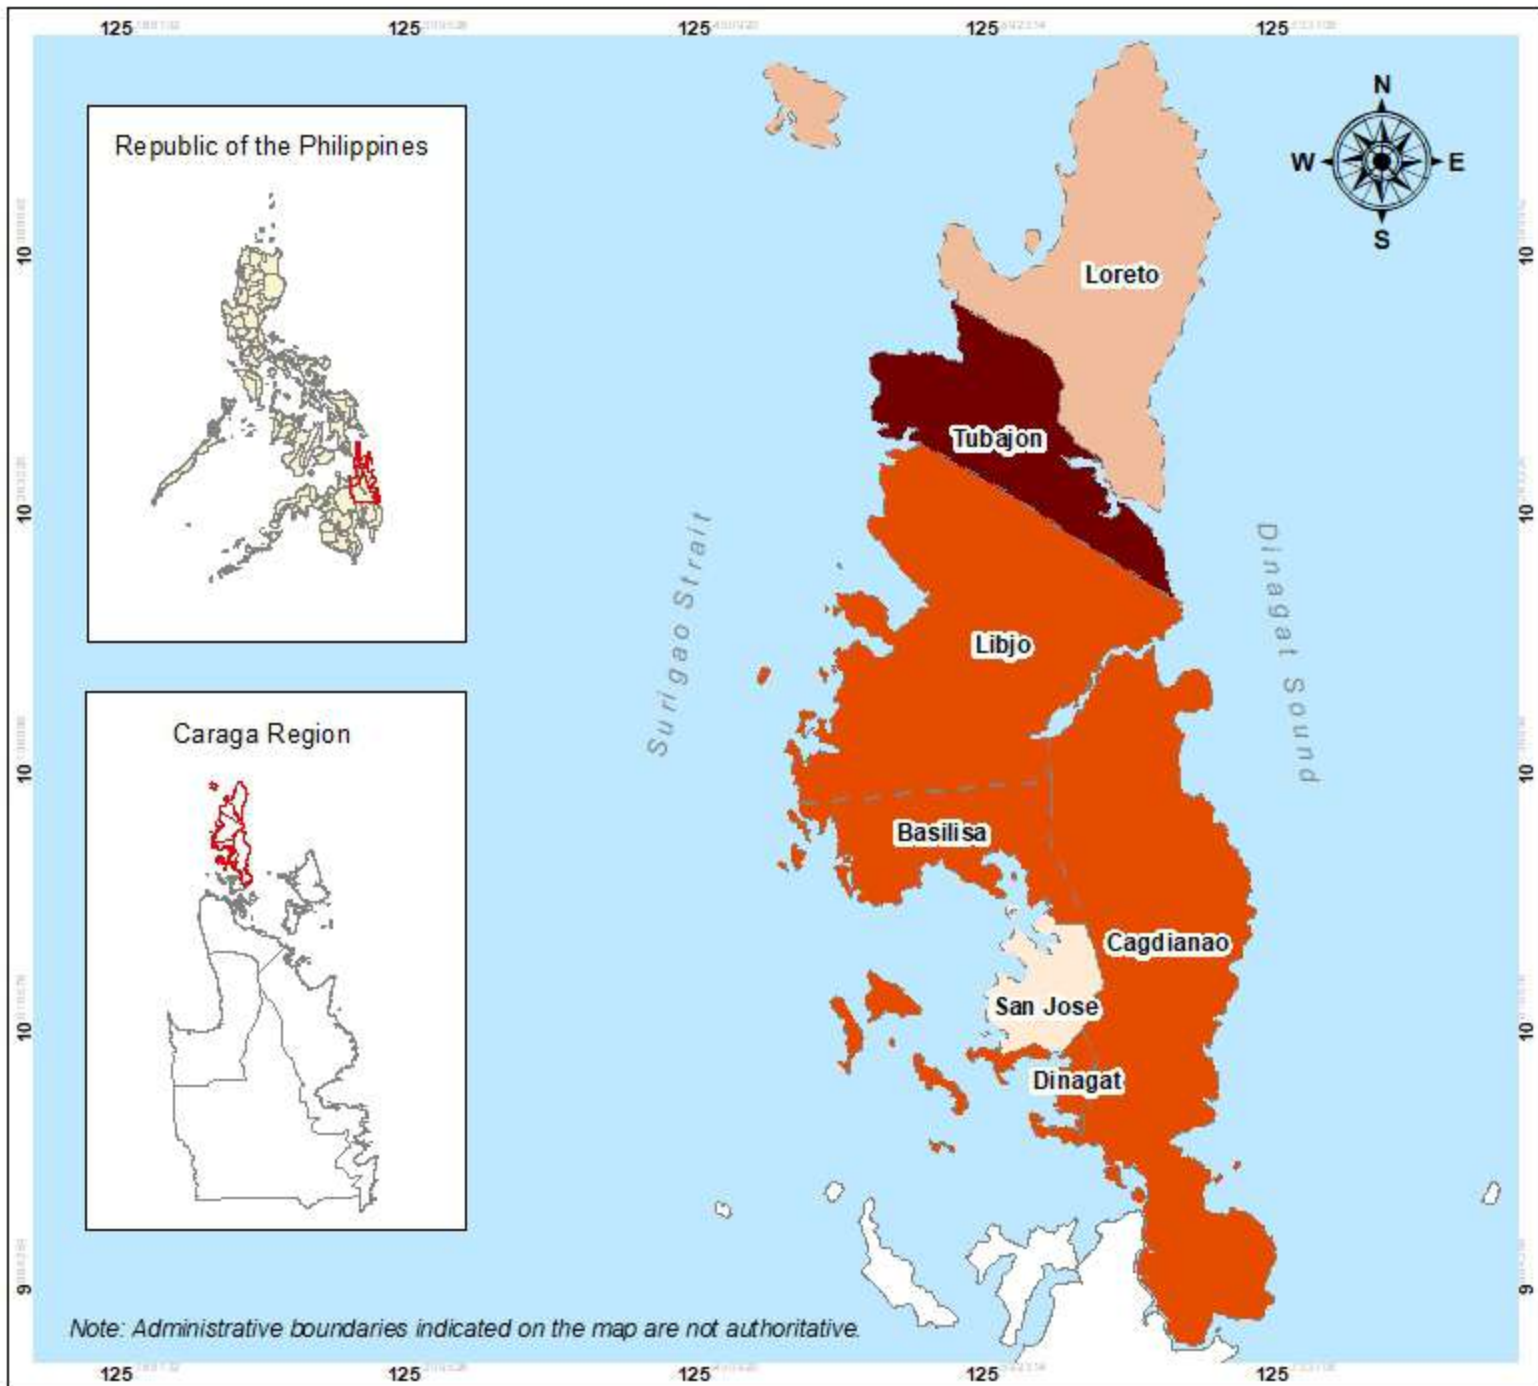

**AMIA**  
Adaptation and Mitigation Initiative in Agriculture

Note: Administrative boundaries indicated on the map are not authoritative.

Department of Agriculture  
Caraga Region  
Capitol Site, Butuan City  
Email Add: dacaraga@yahoo.com  
caragamia@gmail.com  
www.facebook.com/caragamia