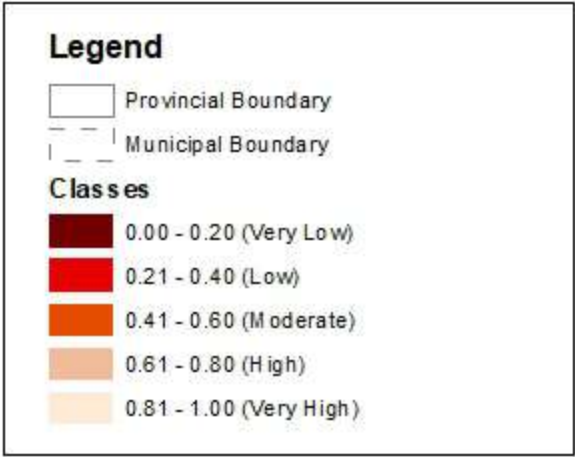

Department of Agriculture
Caraga Region
Capitol Site, Butuan City
Email Add: dacaraga@yahoo.com
caragamia@gmail.com
www.facebook.com/caragamia

AMIA
Adaptation and Mitigation Initiative in Agriculture