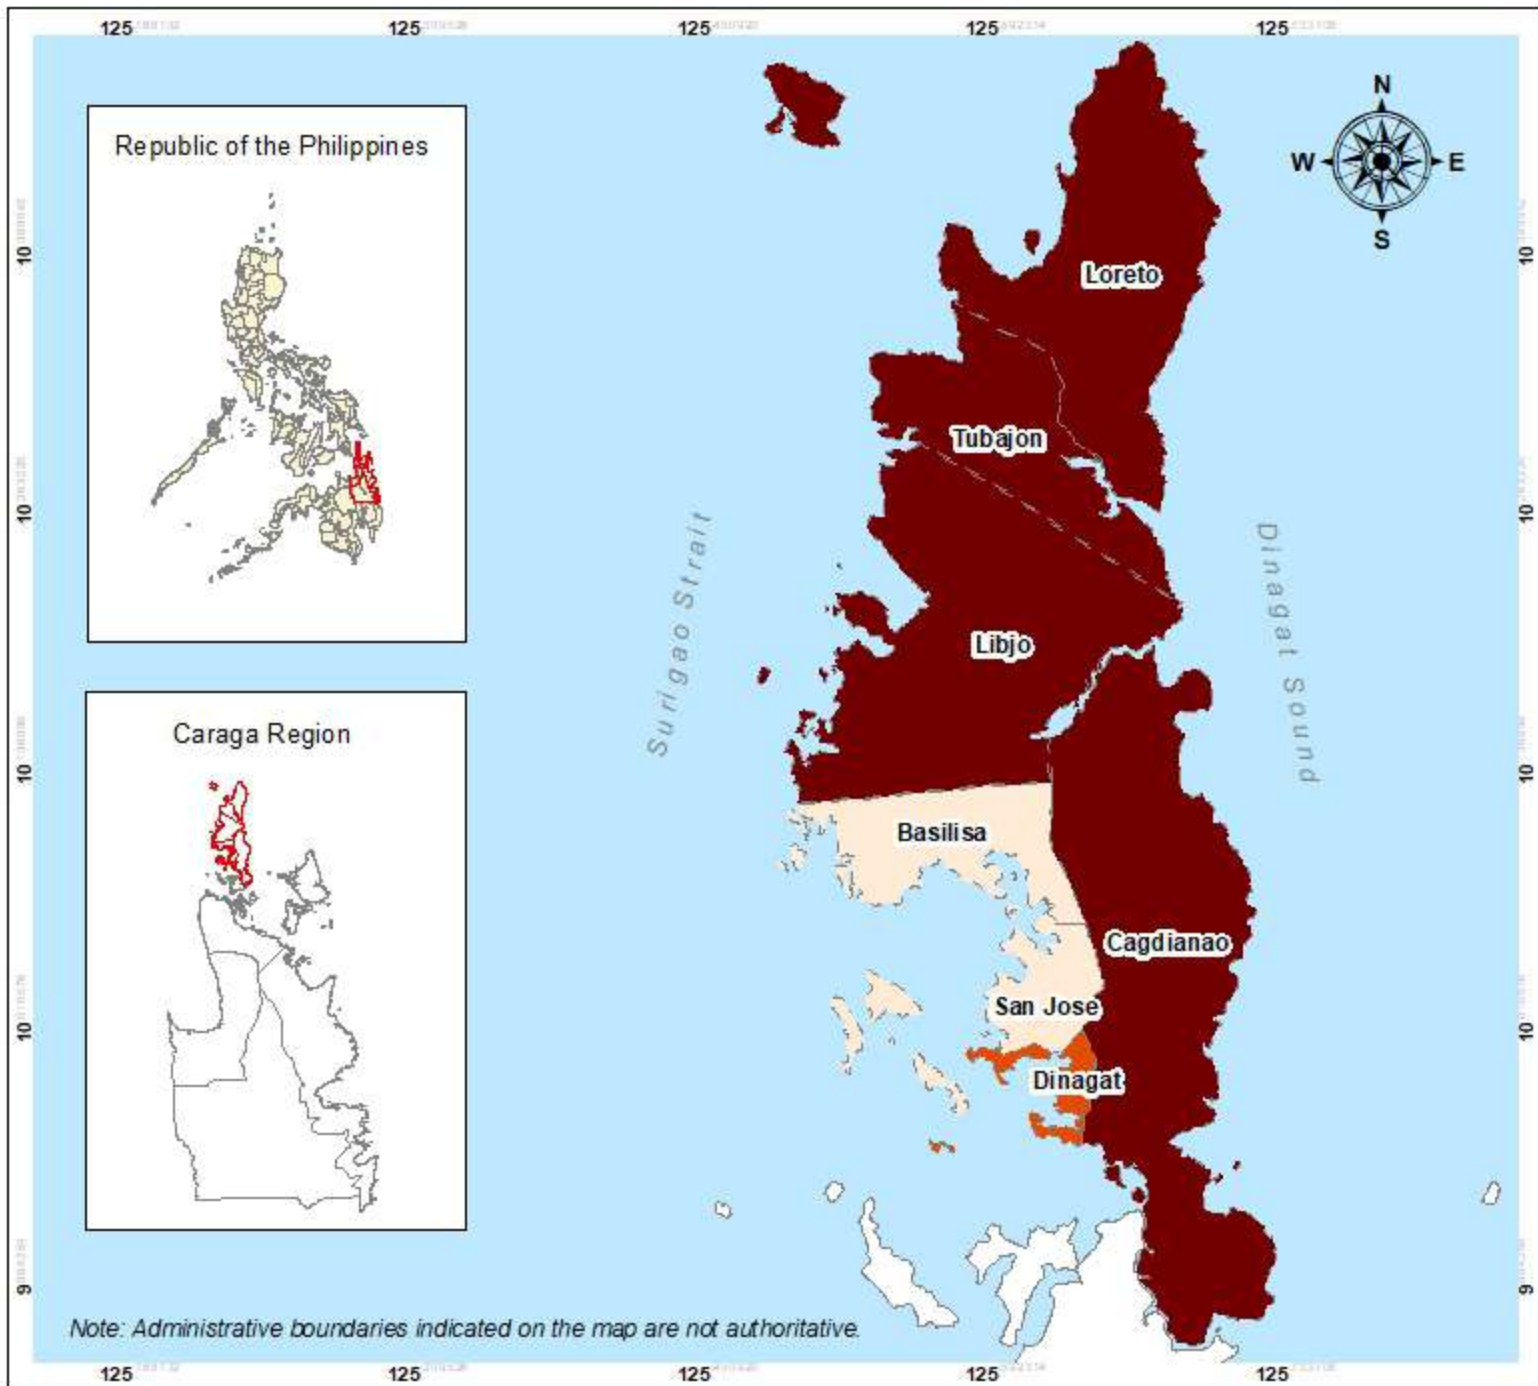

Note: Administrative boundaries indicated on the map are not authoritative.

Department of Agriculture  
Caraga Region  
Capitol Site, Butuan City  
Email Add: dacaraga@yahoo.com  
caragamia@gmail.com  
www.facebook.com/caragamia

**AMIA**  
Adaptation and Mitigation Initiative in Agriculture

Note: Administrative boundaries indicated on the map are not authoritative.

Department of Agriculture  
Caraga Region  
Capitol Site, Butuan City  
Email Add: dacaraga@yahoo.com  
caragamia@gmail.com  
www.facebook.com/caragamia