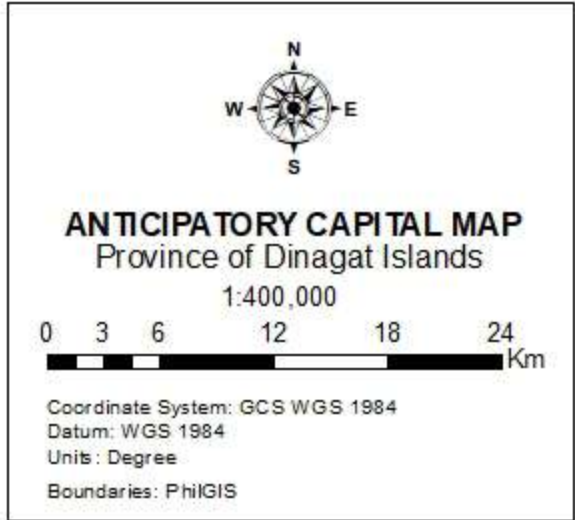

Note: Administrative boundaries indicated on the map are not authoritative.

Department of Agriculture  
Caraga Region  
Capitol Site, Butuan City  
Email Add: dacaraga@yahoo.com  
caragamia@gmail.com  
www.facebook.com/caragamia

**AMIA**  
Adaptation and Mitigation Initiative in Agriculture

Note: Administrative boundaries indicated on the map are not authoritative.

Department of Agriculture  
Caraga Region  
Capitol Site, Butuan City  
Email Add: dacaraga@yahoo.com  
caragamia@gmail.com  
www.facebook.com/caragamia