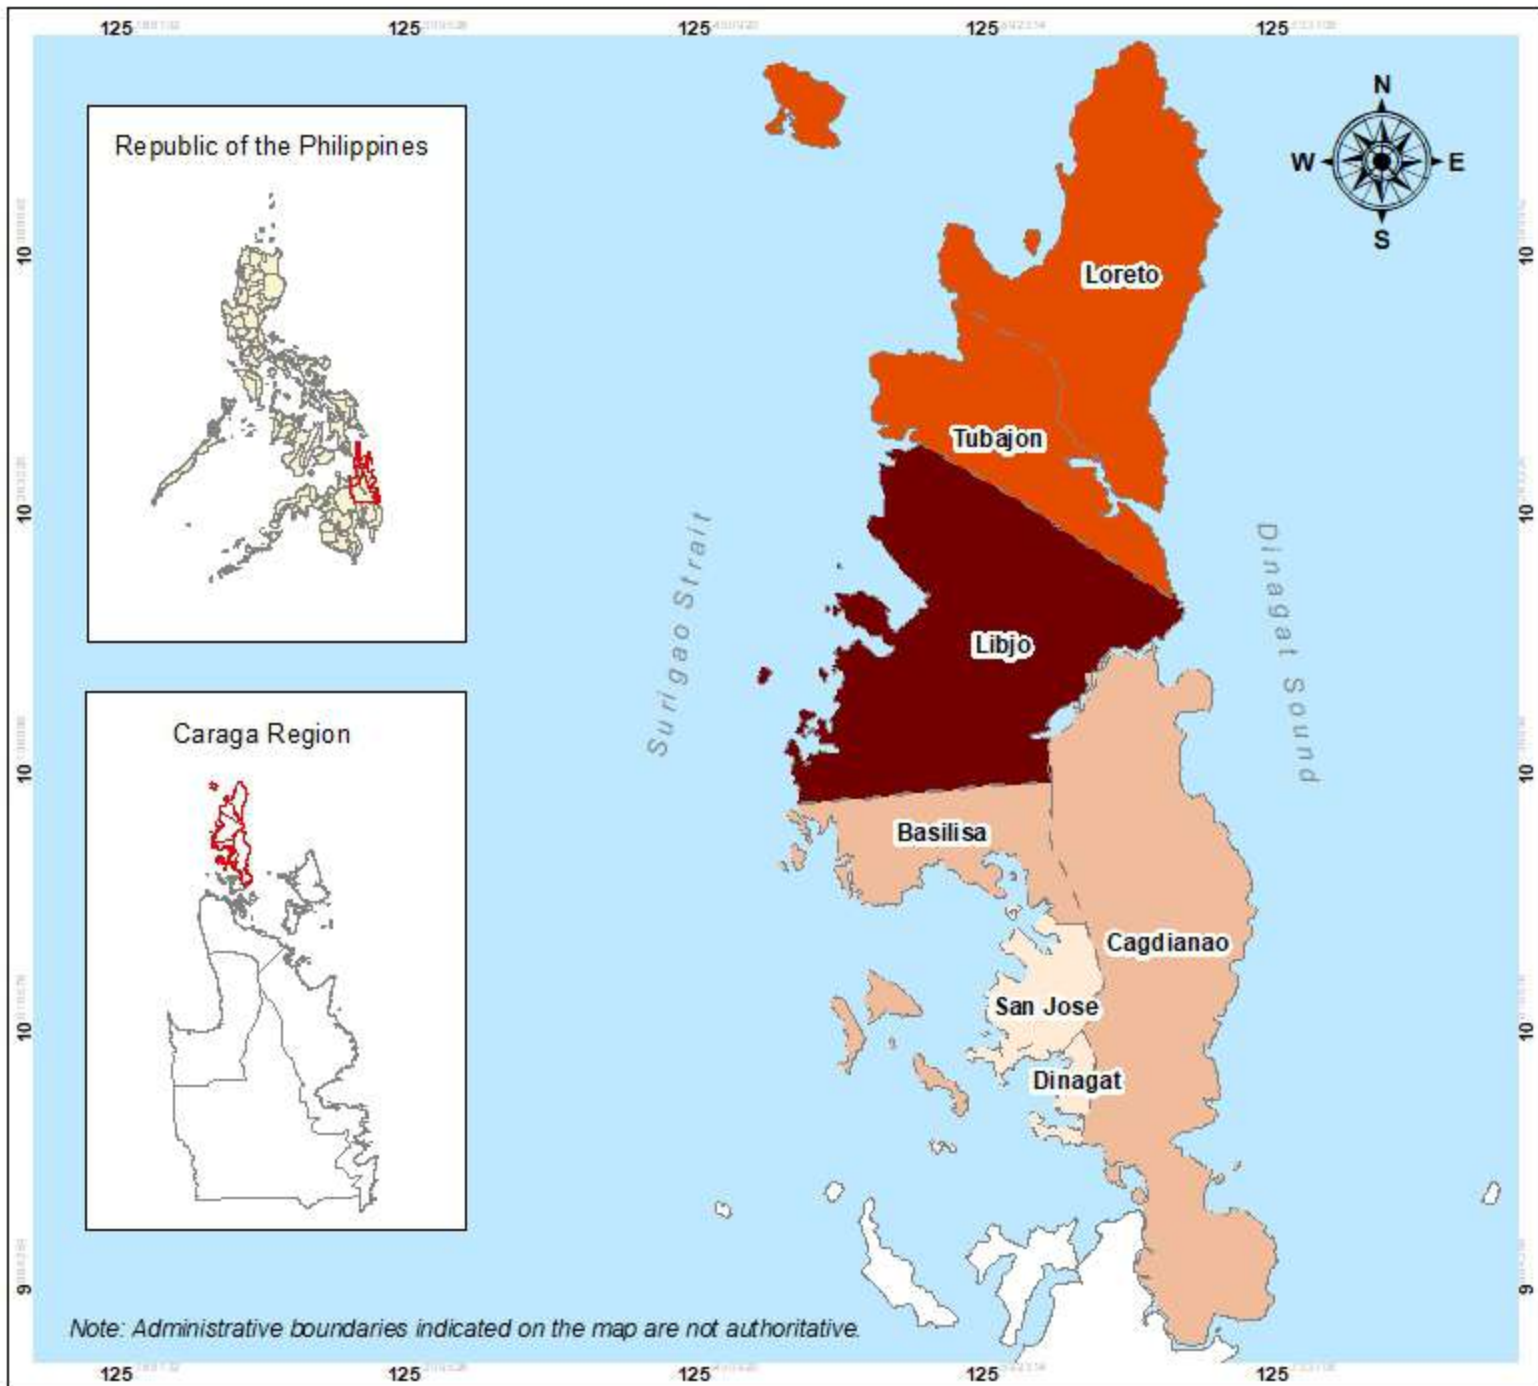

Department of Agriculture
Caraga Region
Capitol Site, Butuan City
Email Add: dacaraga@yahoo.com
caragamia@gmail.com
www.facebook.com/caragamia

AMIA
Adaptation and Mitigation Initiative in Agriculture