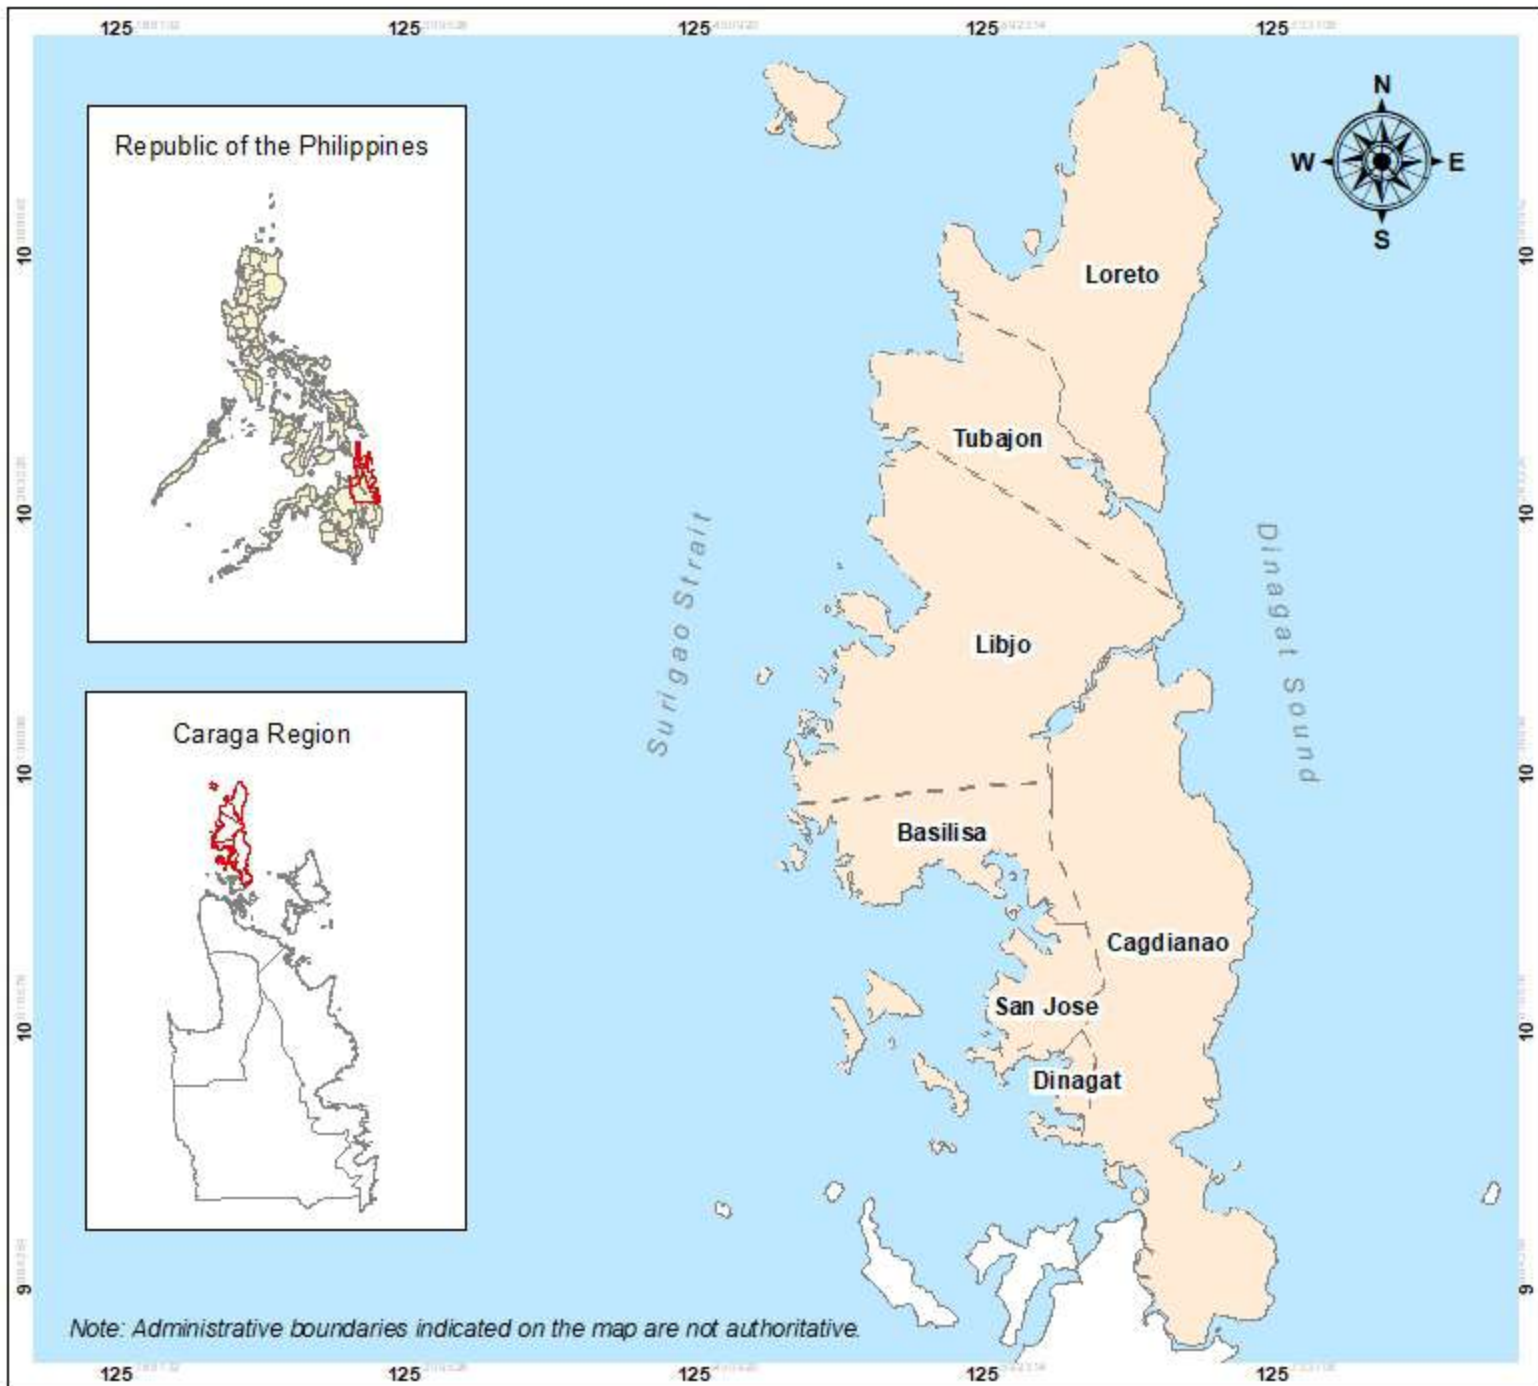

Note: Administrative boundaries indicated on the map are not authoritative.

FLOOD HAZARD MAP
Province of Dinagat Islands
1:400,000

0 3 6 12 18 24 Km

Coordinate System: GCS WGS 1984
Datum: WGS 1984
Unit: Degree
Boundaries: PHIGIS

Legend

- Provincial Boundary
- Municipal Boundary

Hazard Classes

- 0.0 - 0.20 (Very Low)
- 0.21 - 0.40 (Low)
- 0.41 - 0.60 (Moderate)
- 0.61 - 0.80 (High)
- 0.81 - 1.00 (Very High)

Department of Agriculture
Caraga Region
Capitol Site, Butuan City
Email Add: dacaraga@yahoo.com
caragamia@gmail.com
www.facebook.com/caragamia

AMIA
Adaptation and Mitigation Initiative in Agriculture