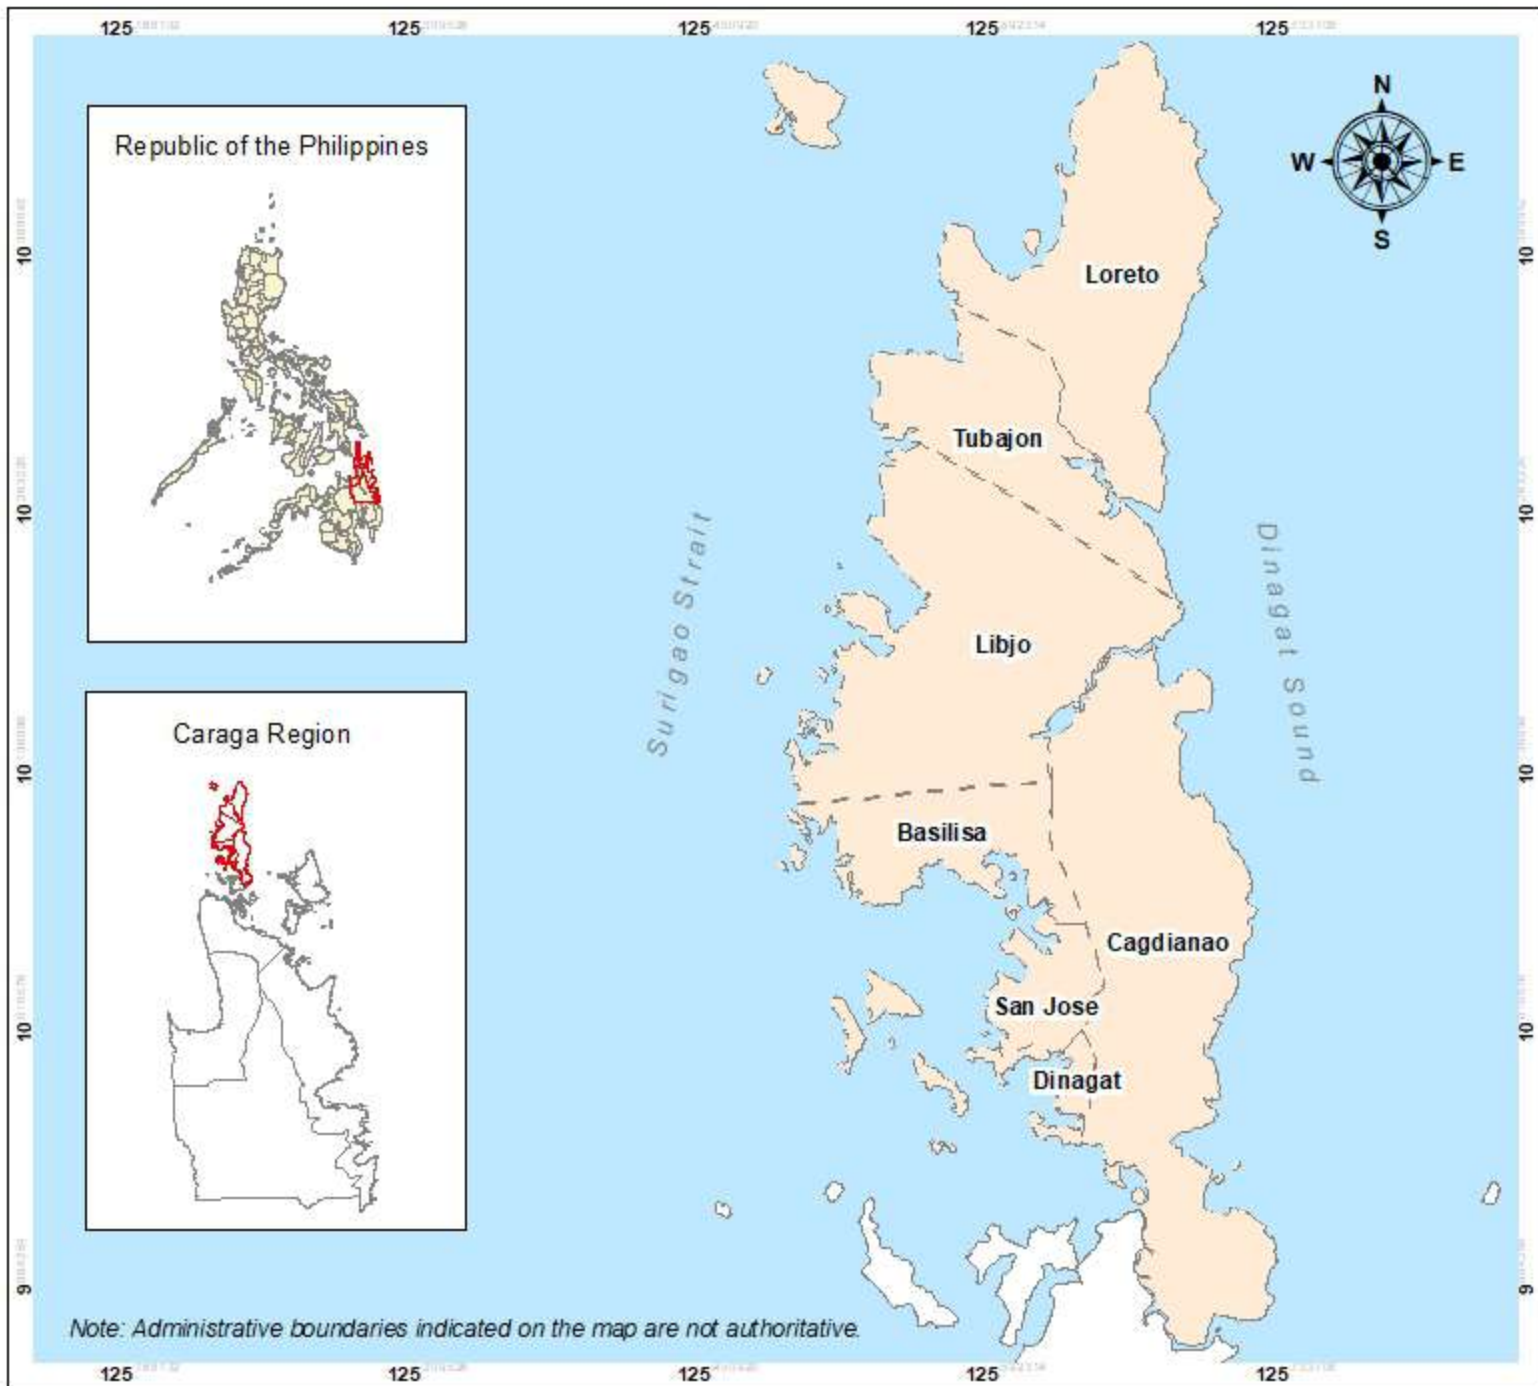

Note: Administrative boundaries indicated on the map are not authoritative.