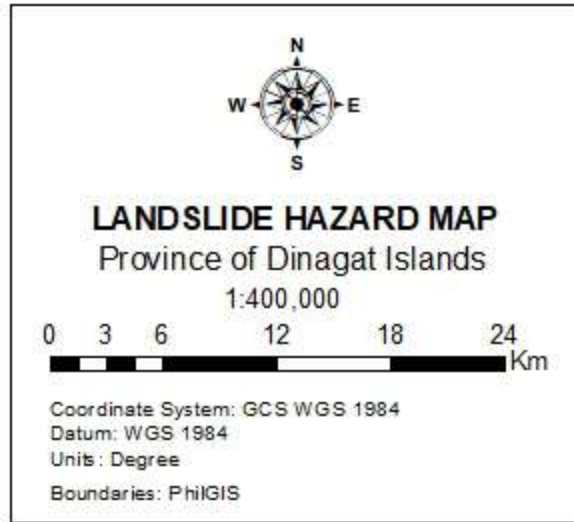

Department of Agriculture
Caraga Region
Capitol Site, Butuan City
Email Add: dacaraga@yahoo.com
caragamia@gmail.com
www.facebook.com/caragamia

AMIA
Adaptation and Mitigation Initiative in Agriculture