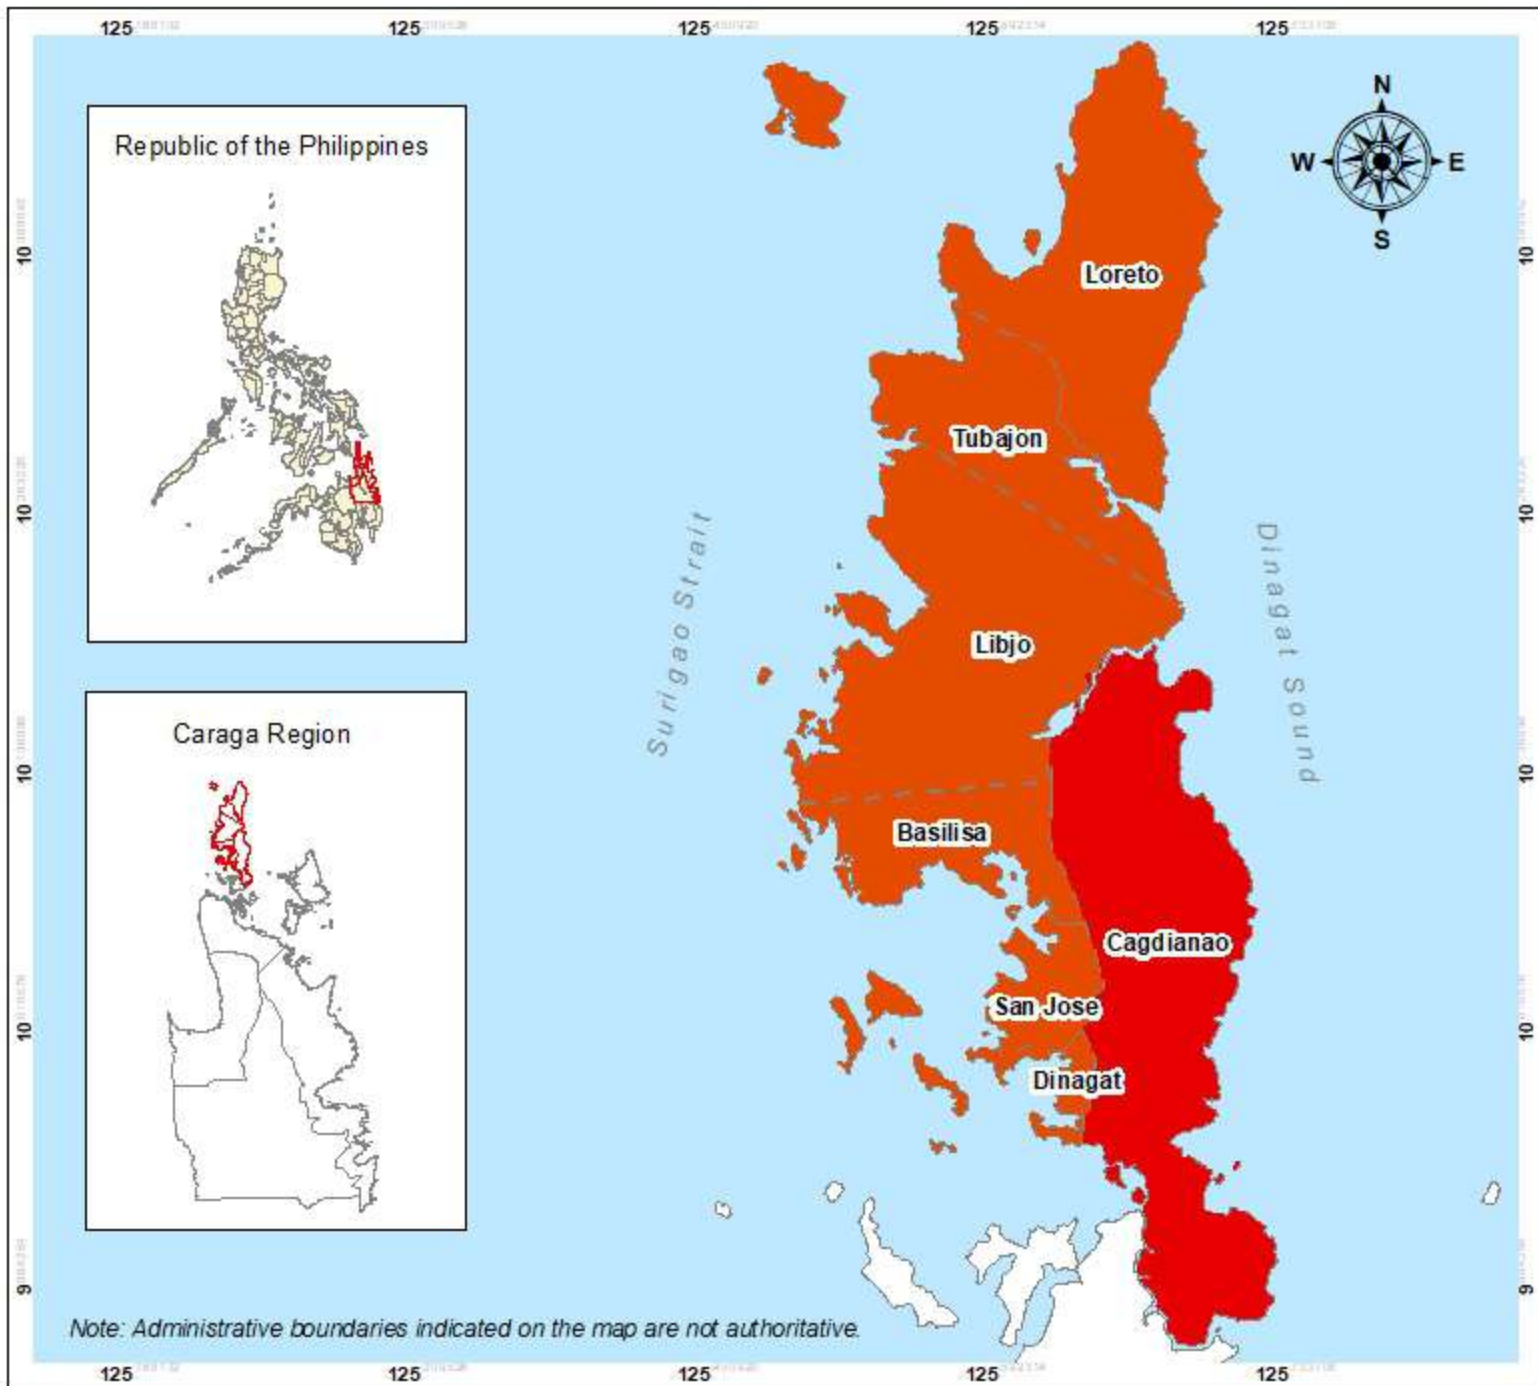

Note: Administrative boundaries indicated on the map are not authoritative.

SOIL EROSION HAZARD MAP
Province of Dinagat Islands

1:400,000

0 3 6 12 18 24 Km

Coordinate System: GCS WGS 1984
Datum: WGS 1984
Units: Degree
Boundaries: PHIGIS

Legend

- Provincial Boundary
- Municipal Boundary

Hazard Classes

- 0.0 - 0.20 (Very Low)
- 0.21 - 0.40 (Low)
- 0.41 - 0.60 (Moderate)
- 0.61 - 0.80 (High)
- 0.81 - 1.00 (Very High)

Department of Agriculture
Caraga Region
Capitol Site, Butuan City
Email Add: dacaraga@yahoo.com
caragamia@gmail.com
www.facebook.com/caragamia

AMIA
Adaptation and Mitigation Initiative in Agriculture