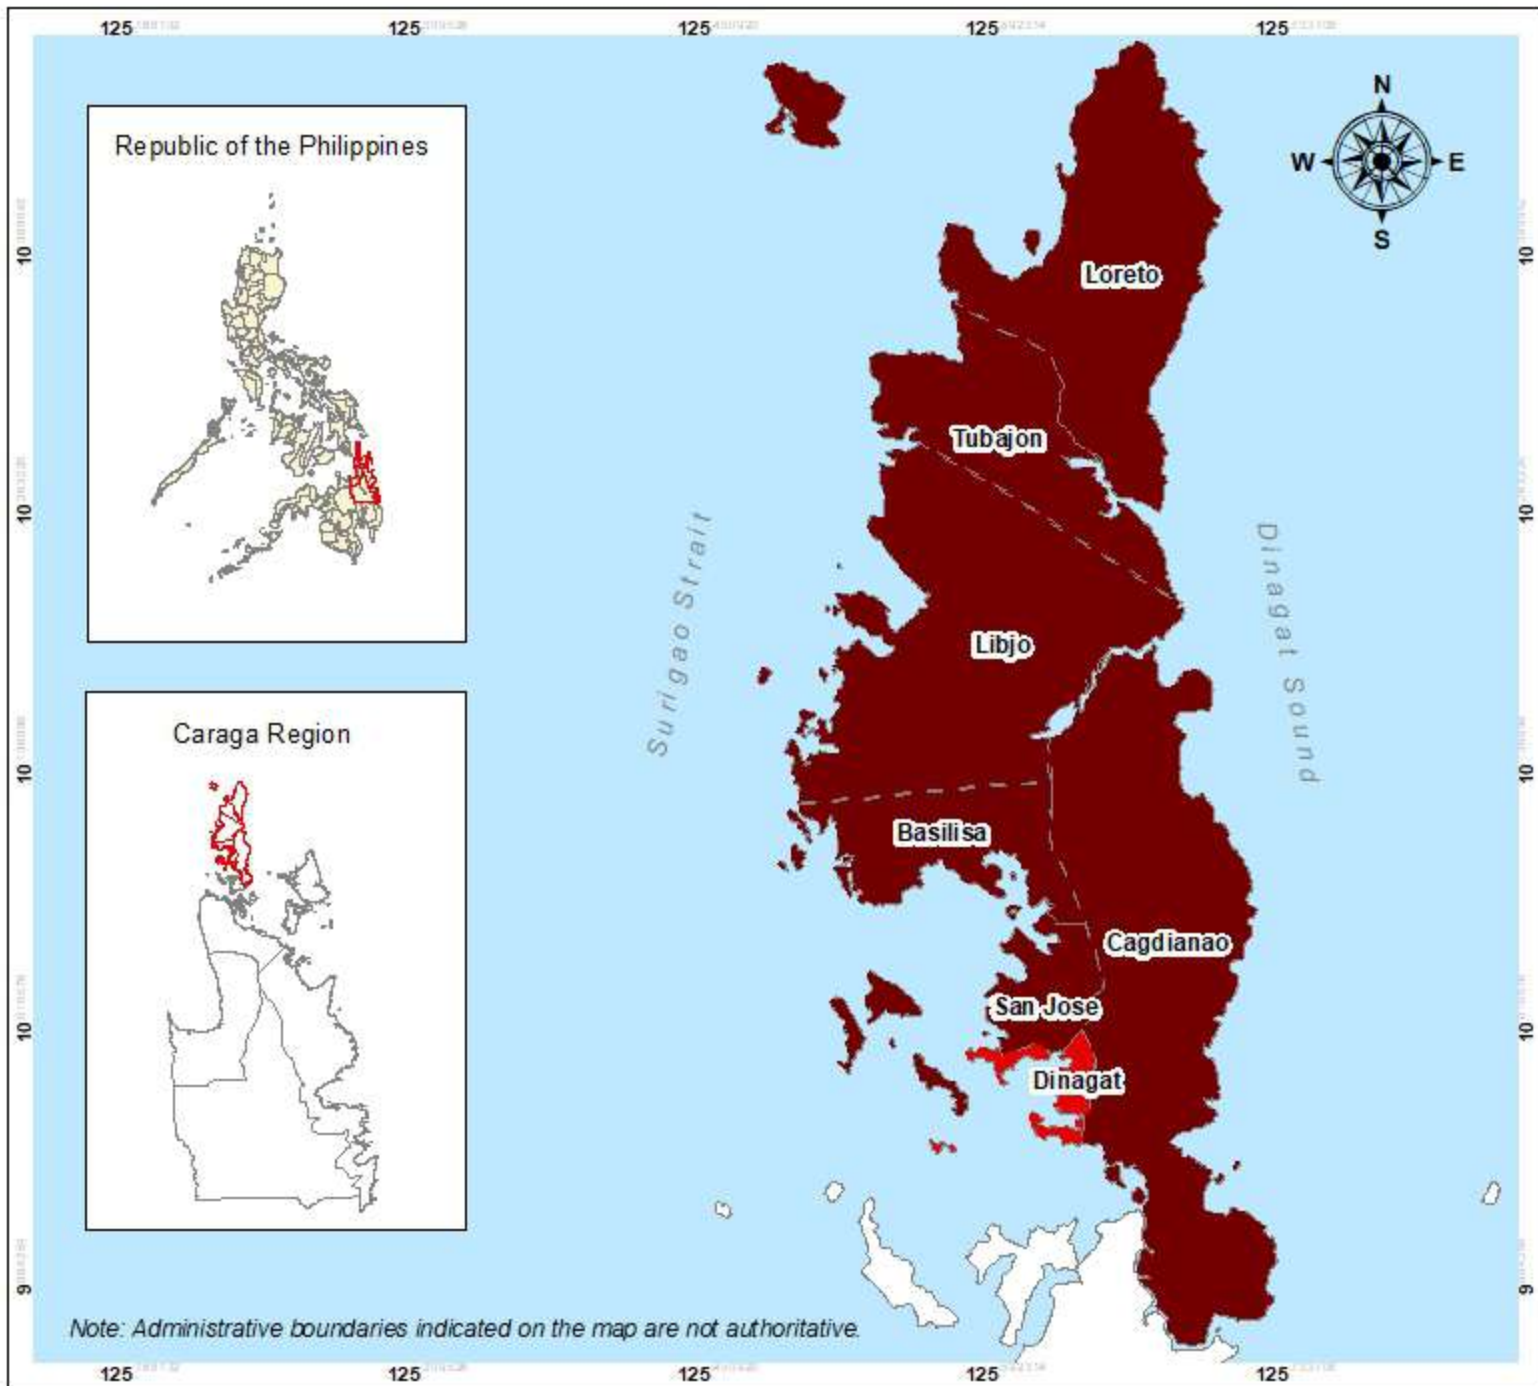

Note: Administrative boundaries indicated on the map are not authoritative.