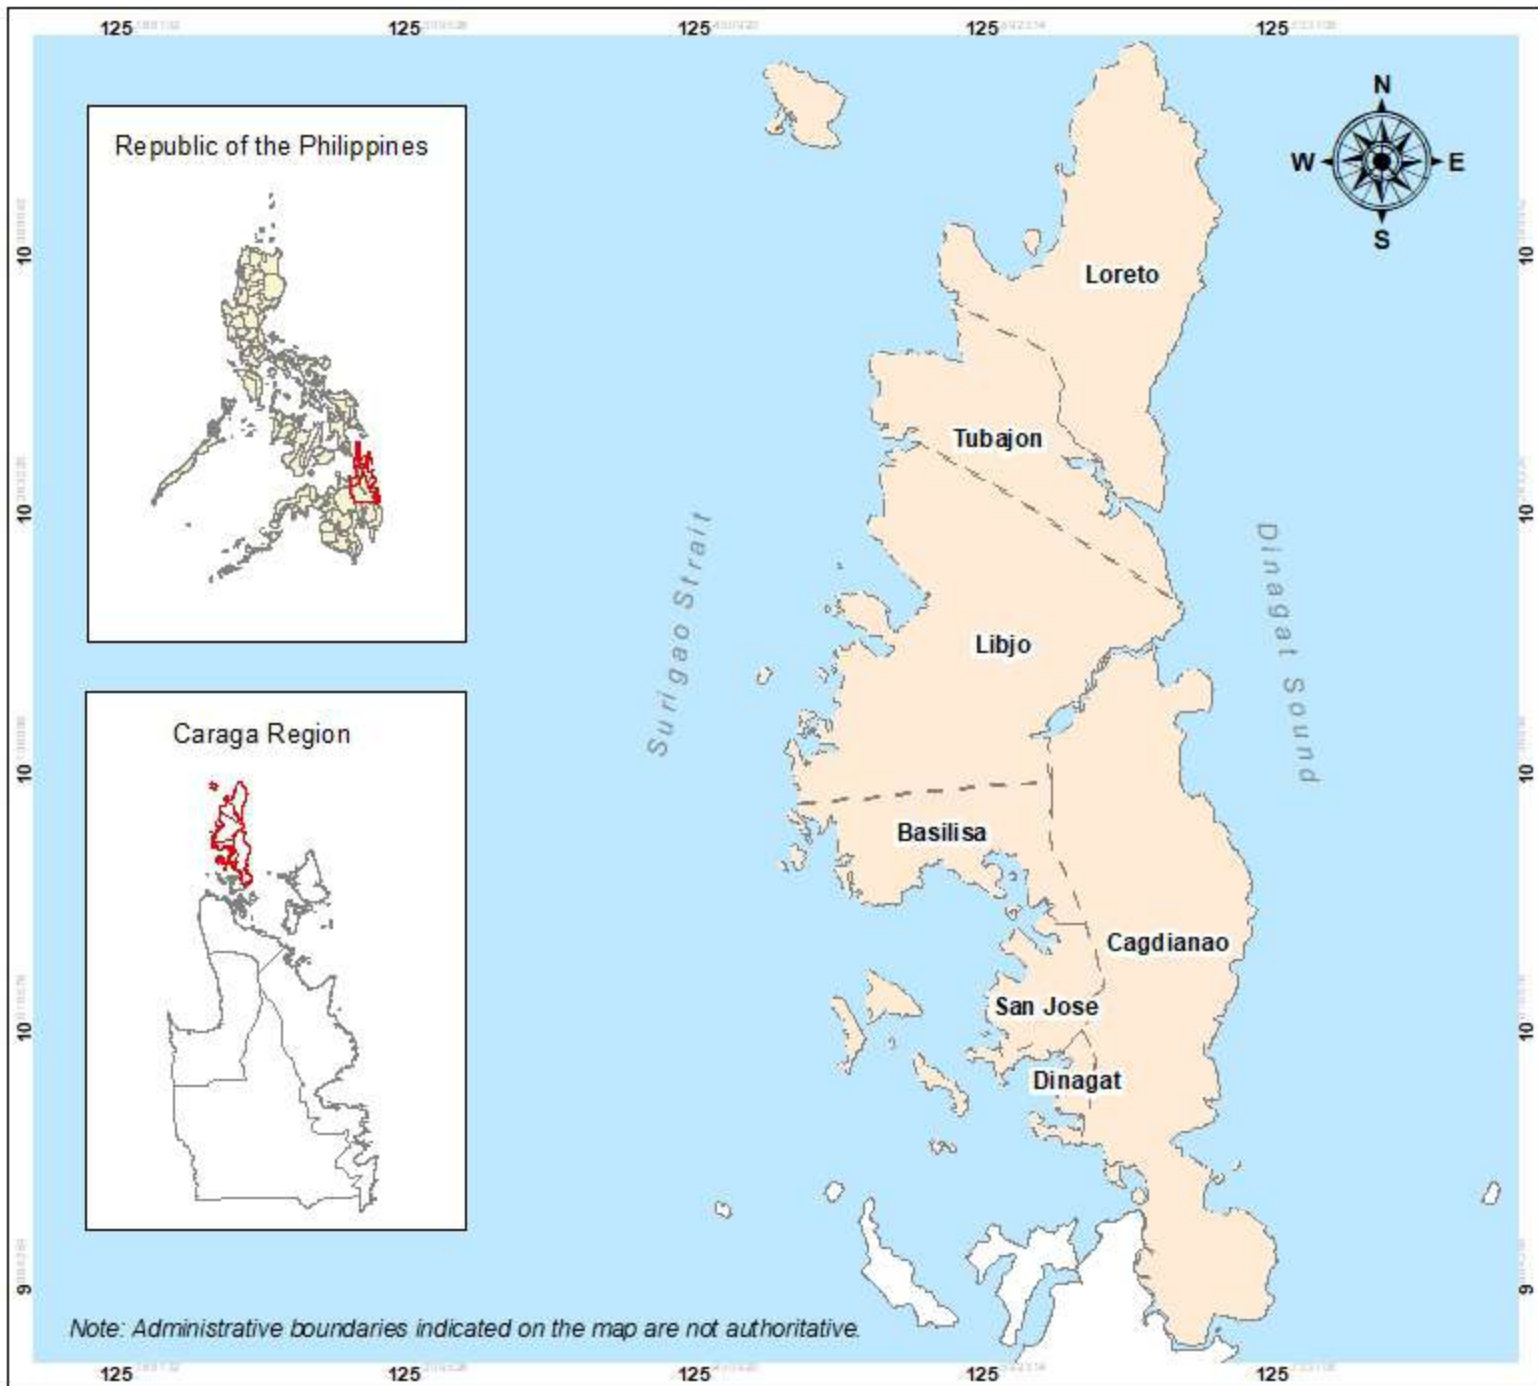

Note: Administrative boundaries indicated on the map are not authoritative.

STORM SURGE HAZARD MAP
Province of Dinagat Islands

1:400,000

Coordinate System: GCS WGS 1984
Datum: WGS 1984
Unit: Degree
Boundaries: PHIGIS

Legend

- Provincial Boundary
- Municipal Boundary

Hazard Classes

- 0.0 - 0.20 (Very Low)
- 0.21 - 0.40 (Low)
- 0.41 - 0.60 (Moderate)
- 0.61 - 0.80 (High)
- 0.81 - 1.00 (Very High)

Department of Agriculture
Caraga Region
Capitol Site, Butuan City
Email Add: dacaraga@yahoo.com
caragamia@gmail.com
www.facebook.com/caragamia

AMIA

Adaptation and Mitigation Initiative in Agriculture