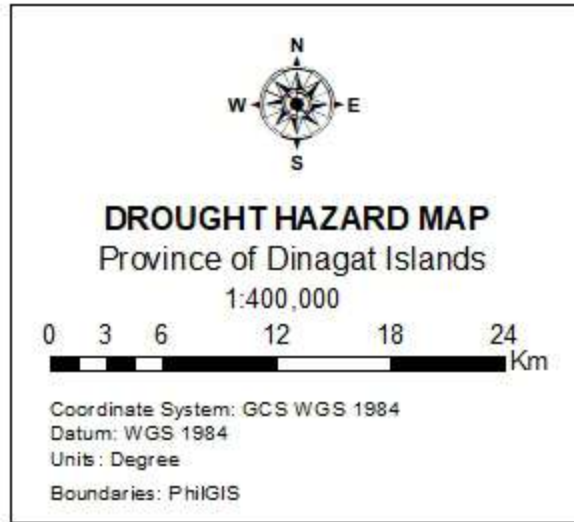

Department of Agriculture
Caraga Region
Capitol Site, Butuan City
Email Add: dacaraga@yahoo.com
caragamia@gmail.com
www.facebook.com/caragamia

AMIA
Adaptation and Mitigation Initiative in Agriculture