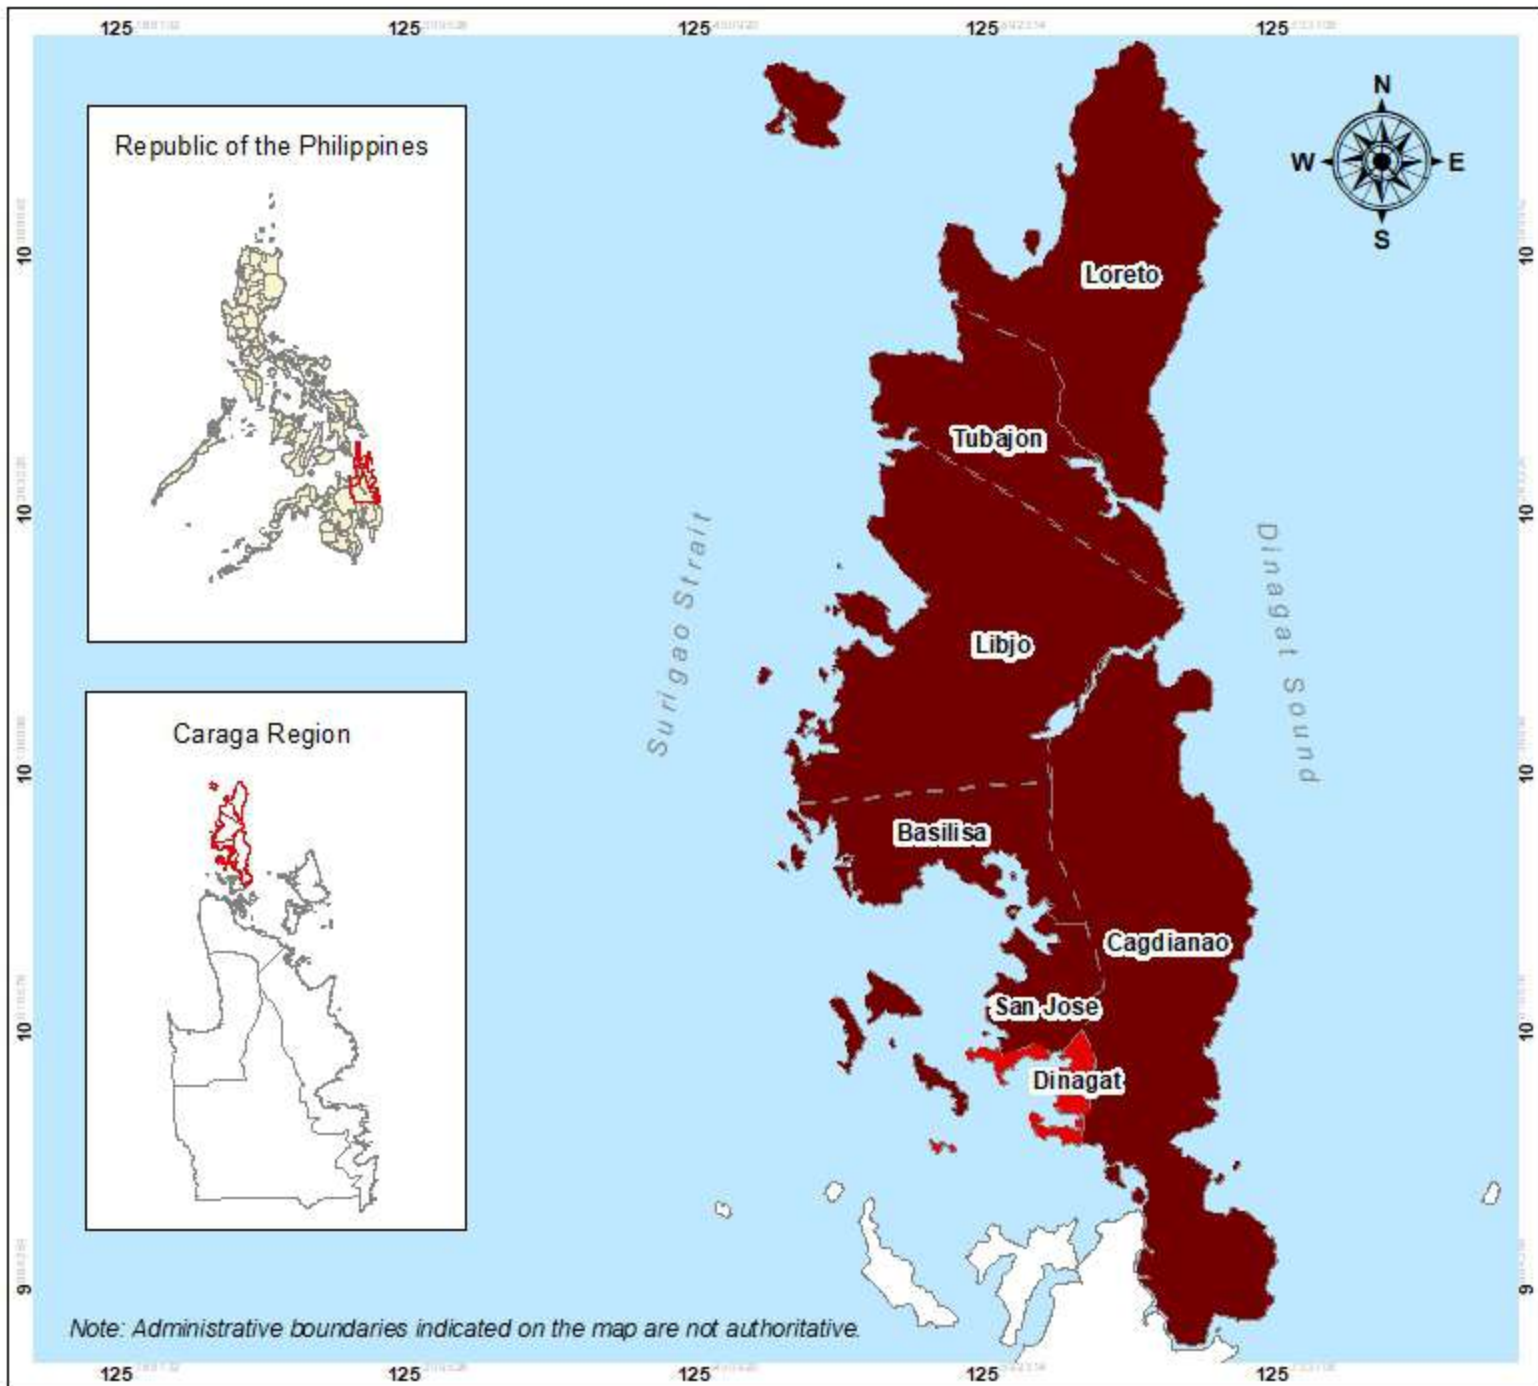

Note: Administrative boundaries indicated on the map are not authoritative.

TROPICAL CYCLONE HAZARD MAP
Province of Dinagat Islands
1:400,000

0 3 6 12 18 24 Km

Coordinate System: GCS WGS 1984
Datum: WGS 1984
Unit: Degree
Boundaries: PHIGIS

Legend

- Provincial Boundary
- Municipal Boundary

Hazard Classes

- 0.0 - 0.2 (Very Low)
- 0.21 - 0.40 (Low)
- 0.41 - 0.60 (Moderate)
- 0.61 - 0.80 (High)
- 0.81 - 1.00 (Very High)

Department of Agriculture
Caraga Region
Capitol Site, Butuan City
Email Add: dacaraga@yahoo.com
caragamia@gmail.com
www.facebook.com/caragamia

AMIA
Adaptation and Mitigation Initiative in Agriculture