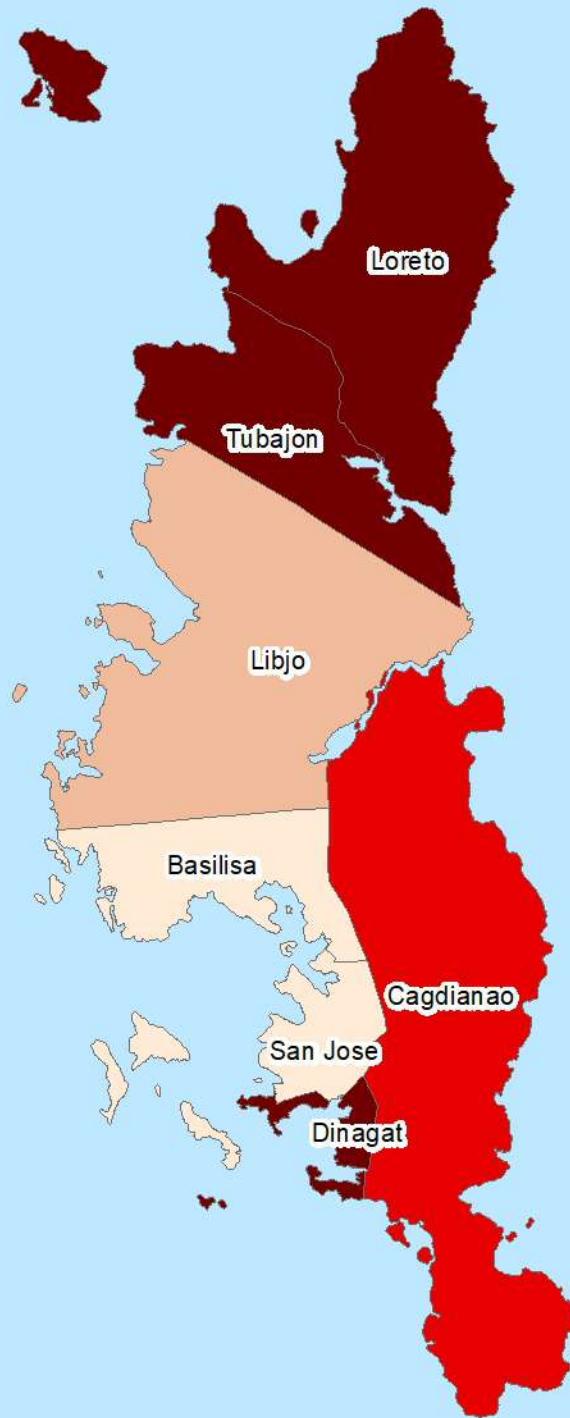

Legend

Banana Climate Risk Vulnerability Map

- 0.00 - 0.20 (Very Low)
- 0.21 - 0.40 (Low)
- 0.41 - 0.60 (Moderate)
- 0.61 - 0.80 (High)
- 0.81 - 1.00 (Very High)

Legend

Cassava Climate Risk Vulnerability Map

-  0.00 - 0.20 (Very Low)
-  0.21 - 0.40 (Low)
-  0.41 - 0.60 (Moderate)
-  0.61 - 0.80 (High)
-  0.81 - 1.00 (Very High)

Legend

Corn Climate Risk Vulnerability Map

- 0.00 - 0.20 (Very Low)
- 0.21 - 0.40 (Low)
- 0.41 - 0.60 (Moderate)
- 0.61 - 0.80 (High)
- 0.81 - 1.00 (Very High)

Legend

Rice Climate Risk Vulnerability Map

- 0.00 - 0.20 (Very Low)
- 0.21 - 0.40 (Low)
- 0.41 - 0.60 (Moderate)
- 0.61 - 0.80 (High)
- 0.81 - 1.00 (Very High)