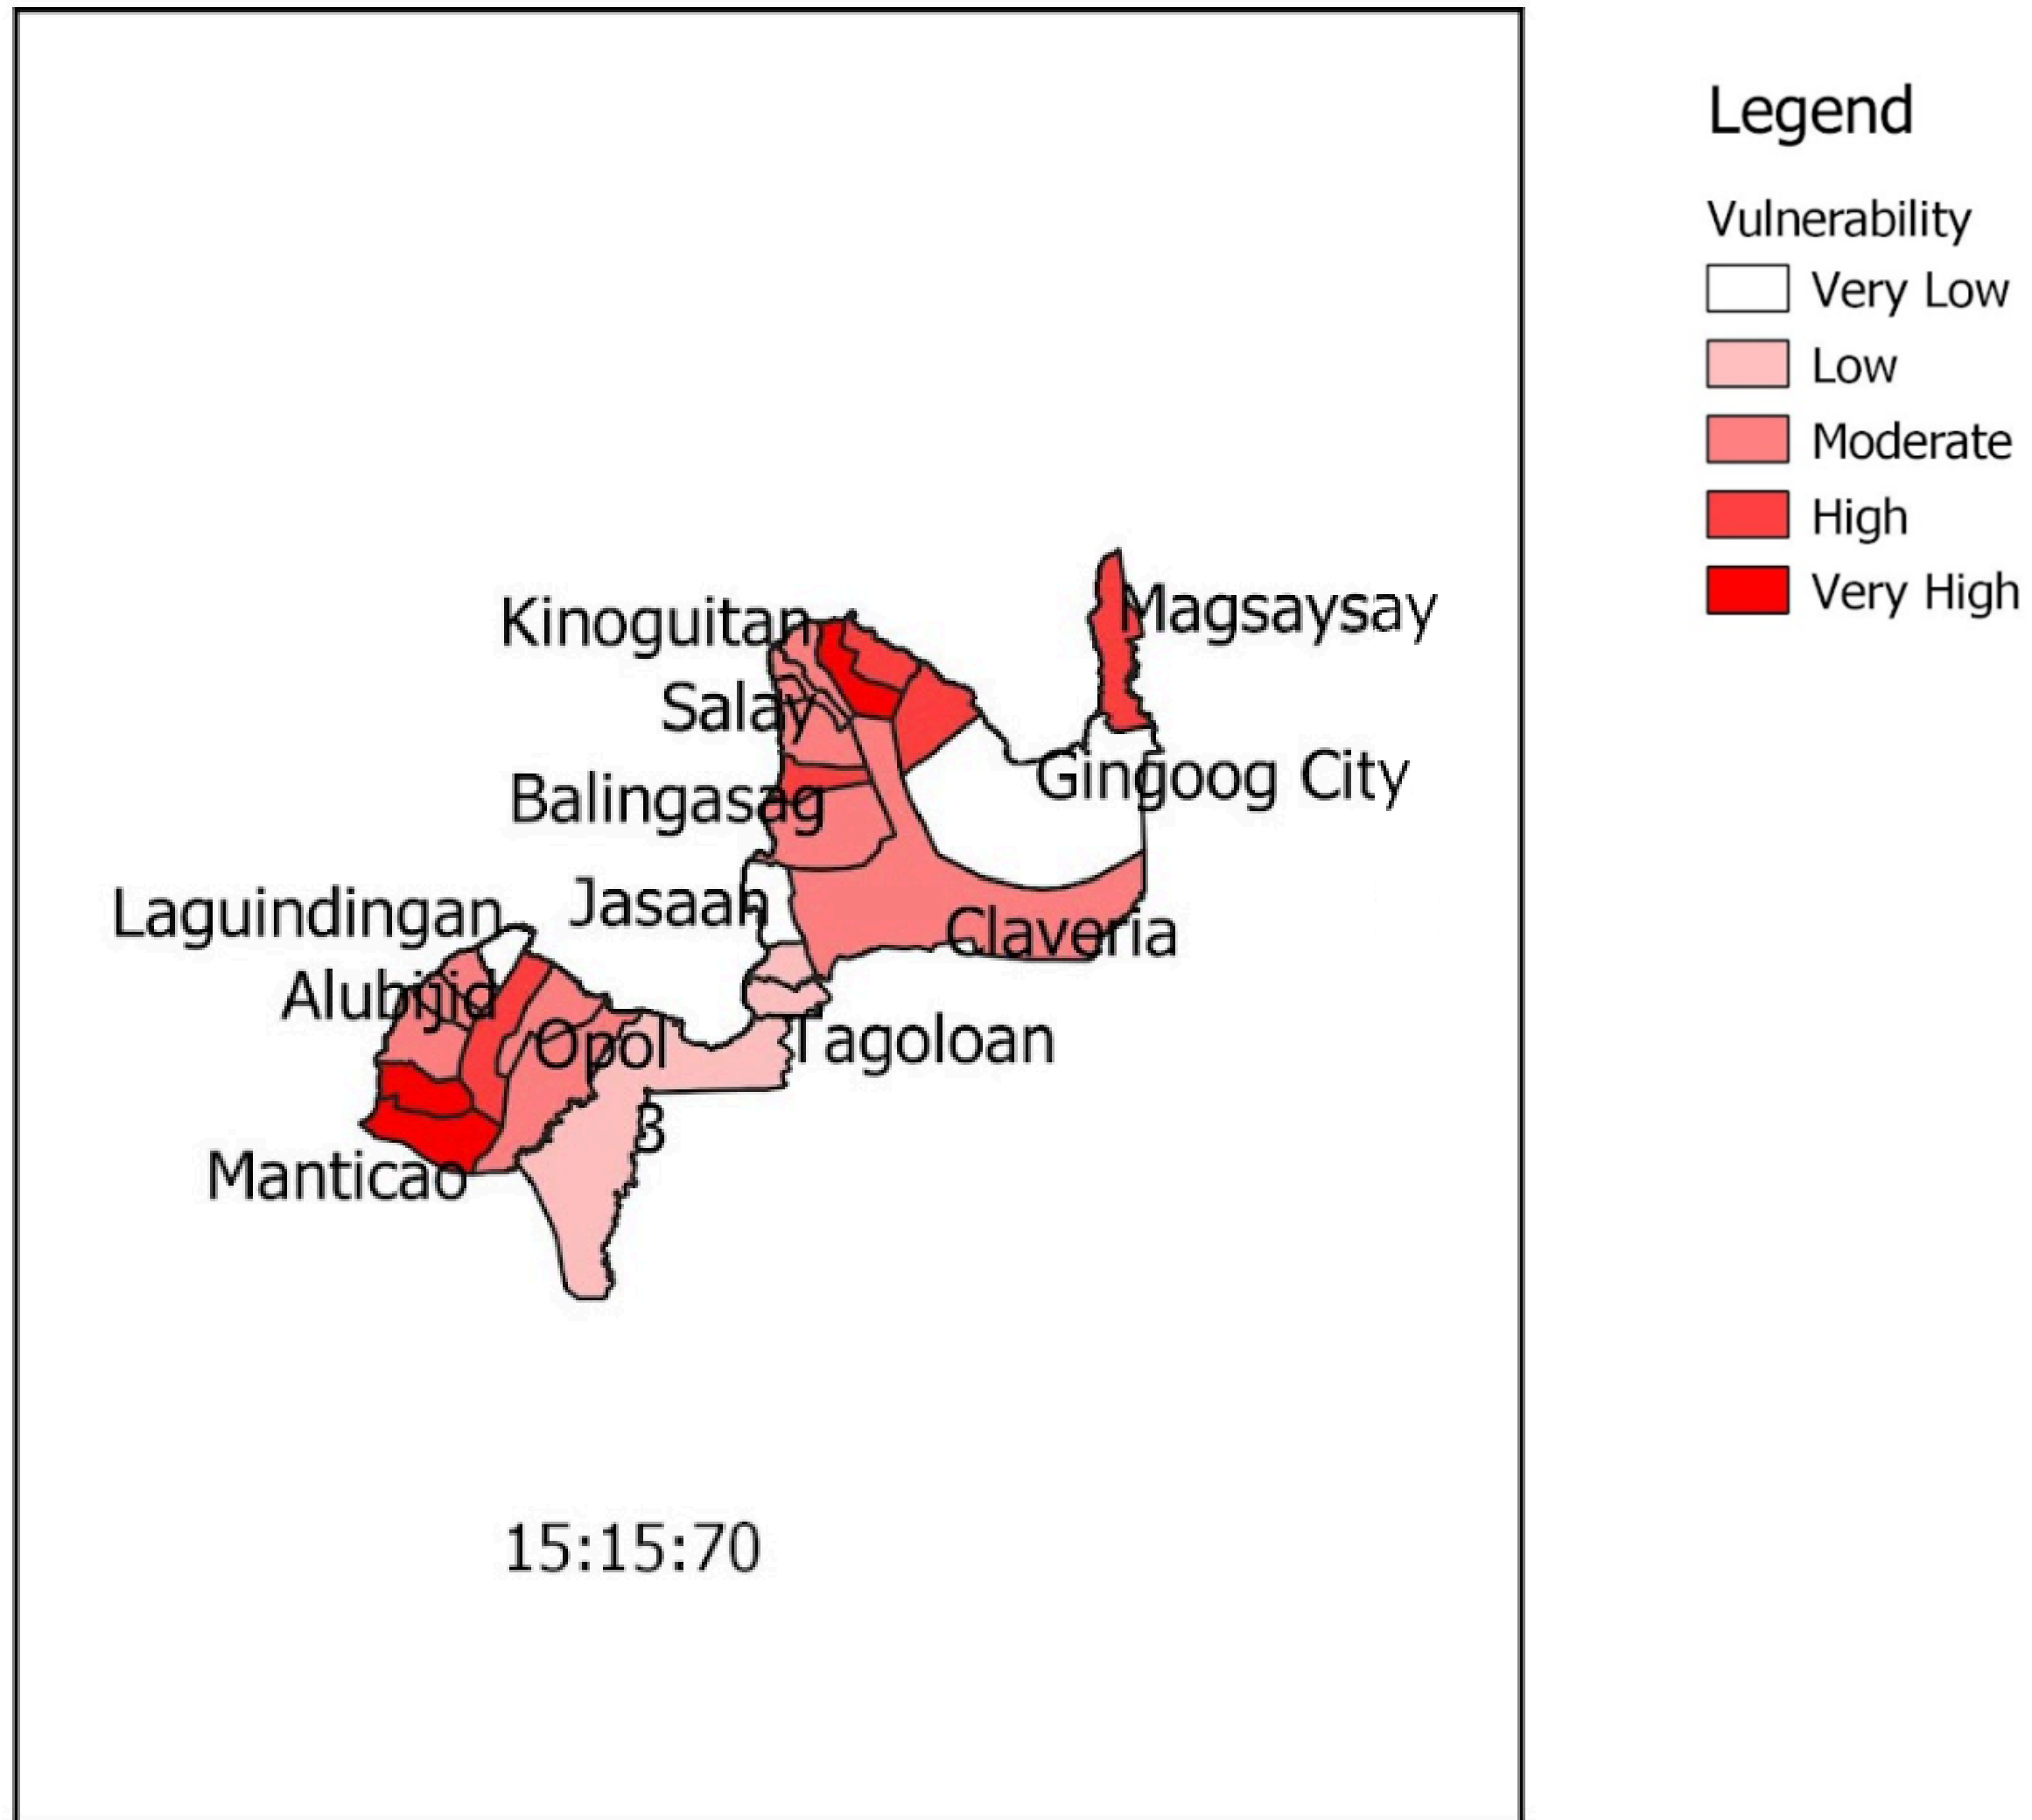

REGION 10 BANANA VULNERABILITY

REGION 10 COCONUT VULNERABILITY

REGION 10 CORN VULNERABILITY

Legend

Vulnerability

Very Low

Low

Moderate

High

Very High

REGION 10 MANGO VULNERABILITY

REGION 10 RICE VULNERABILITY

Legend

- Vulnerability
- Very Low
 - Low
 - Moderate
 - High
 - Very High

REGION 10 VEGETABLE VULNERABILITY