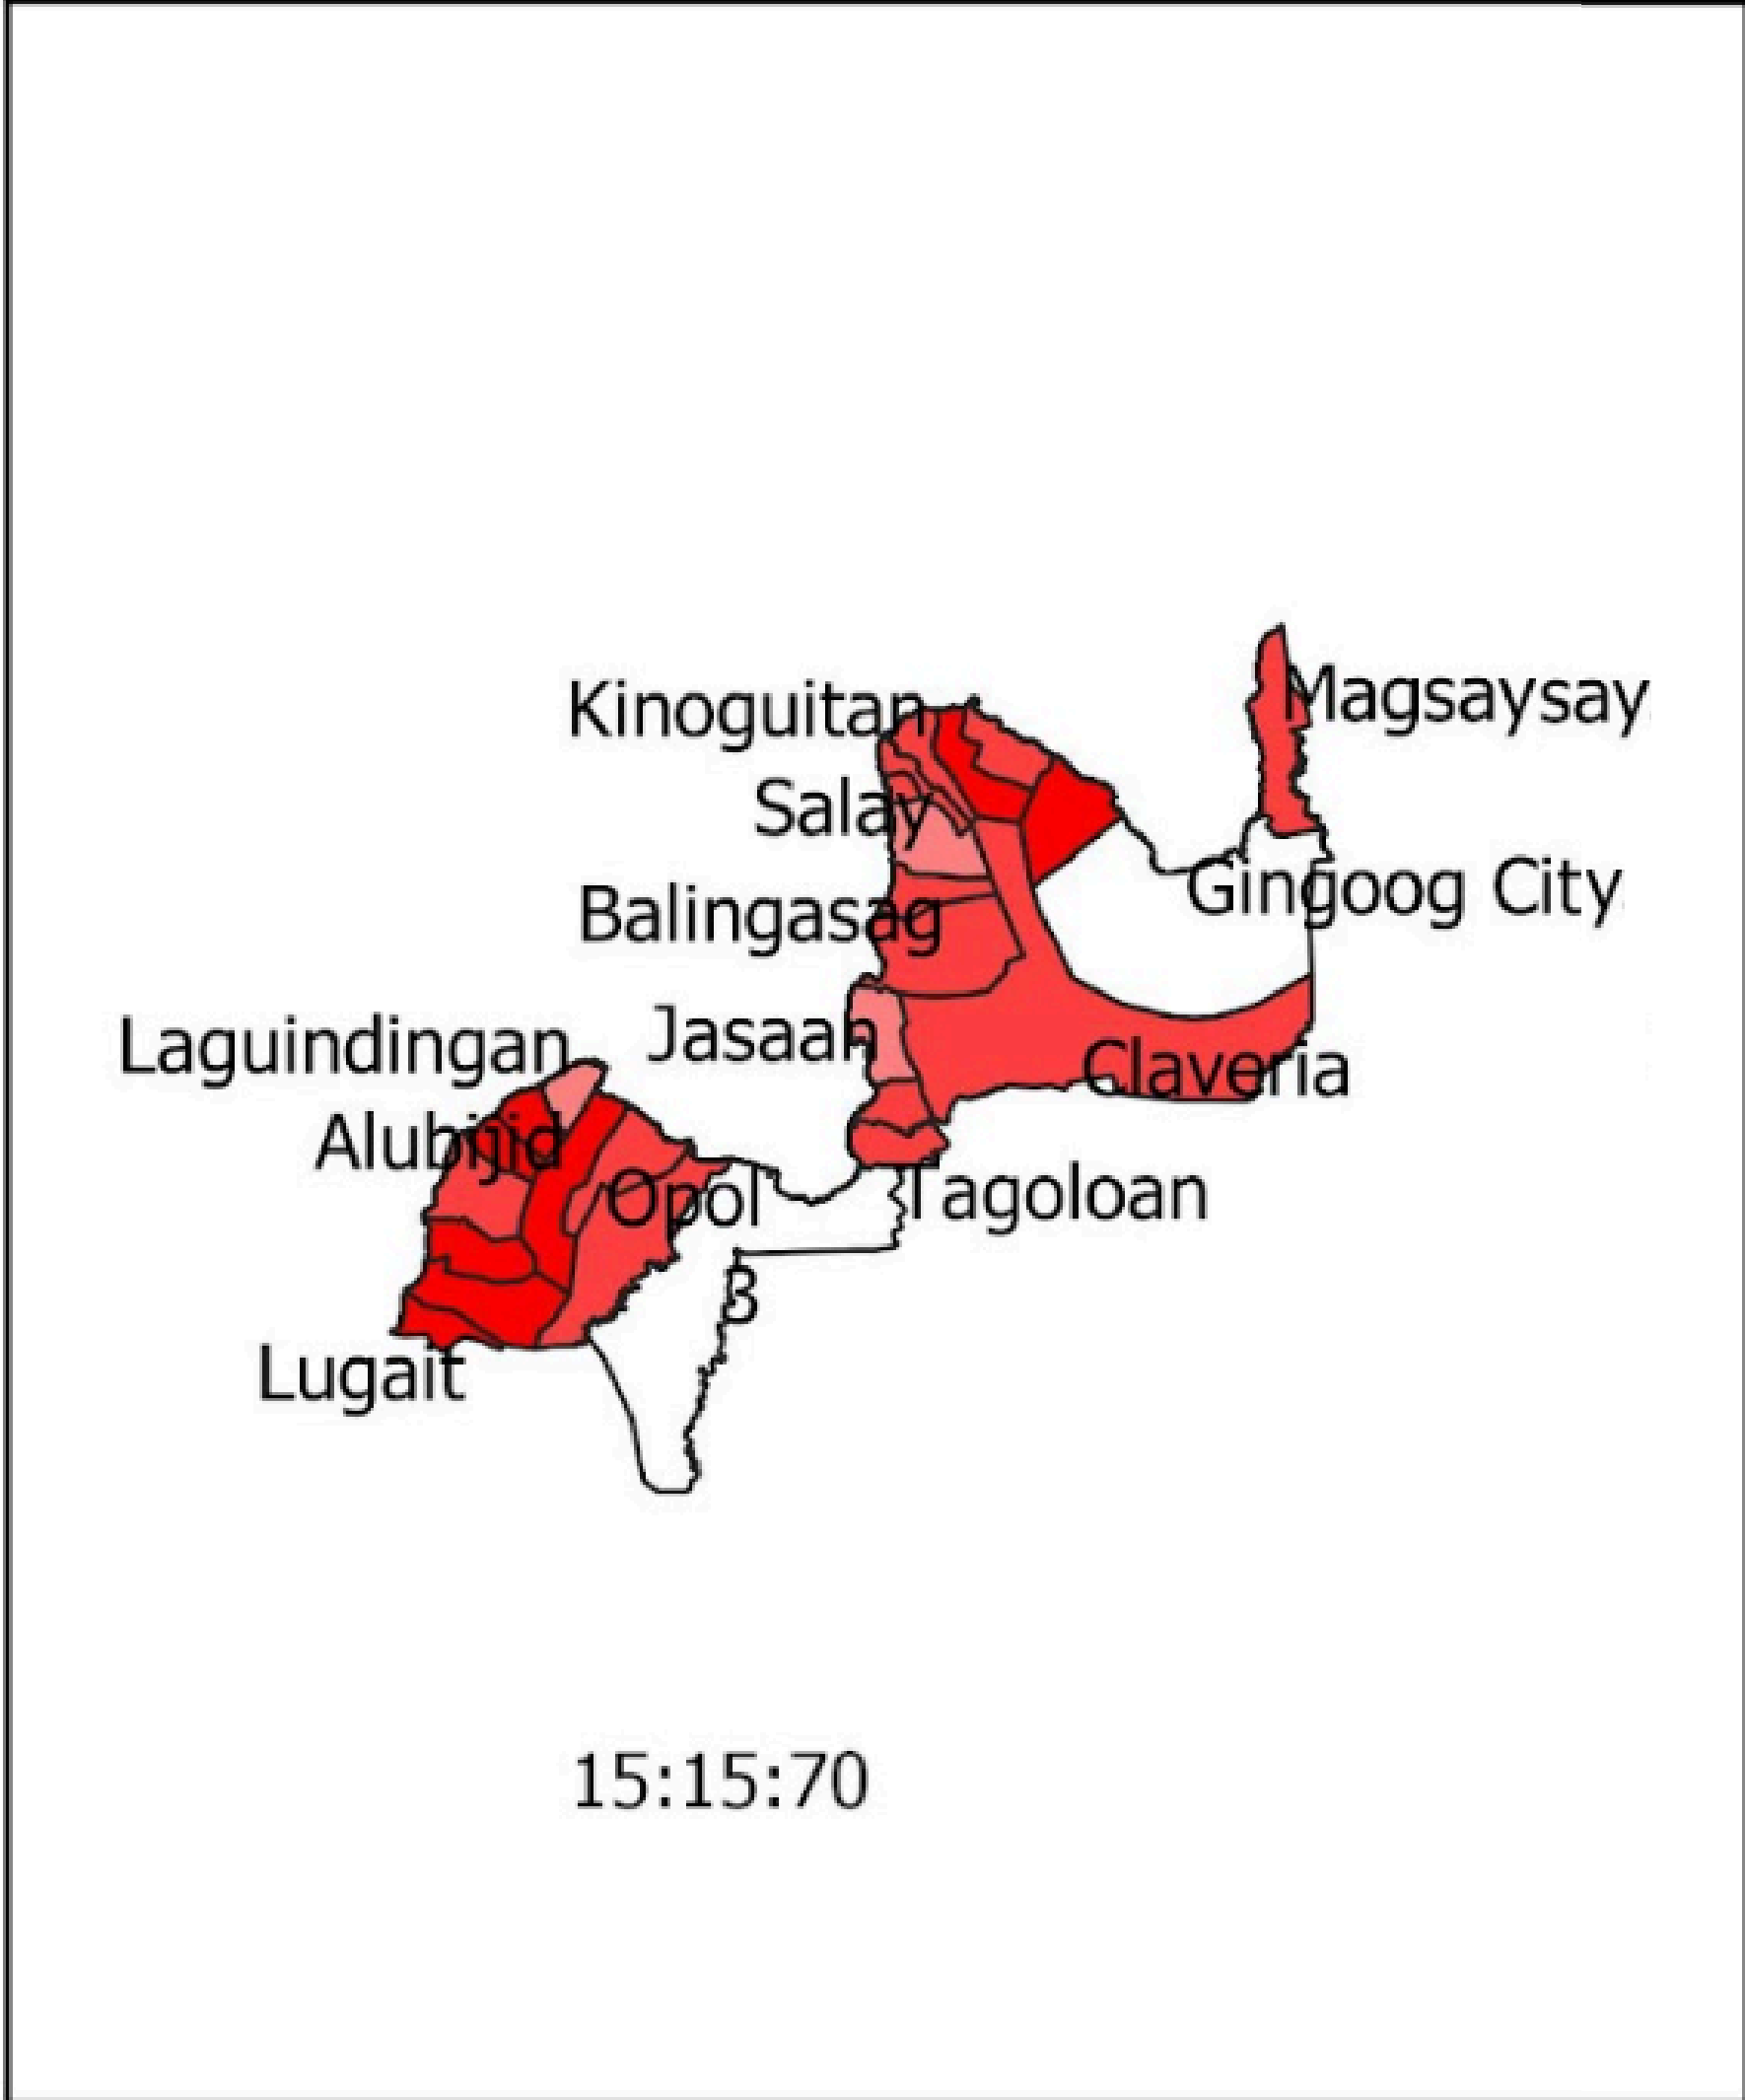

REGION 10 BANANA VULNERABILITY

REGION 10 COCONUT VULNERABILITY

REGION 10 CORN VULNERABILITY

Legend

Vulnerability

Very Low

Low

Moderate

High

Very High

REGION 10 MANGO VULNERABILITY

REGION 10 RICE VULNERABILITY

Legend

- Vulnerability
- Very Low
 - Low
 - Moderate
 - High
 - Very High

REGION 10 VEGETABLE VULNERABILITY