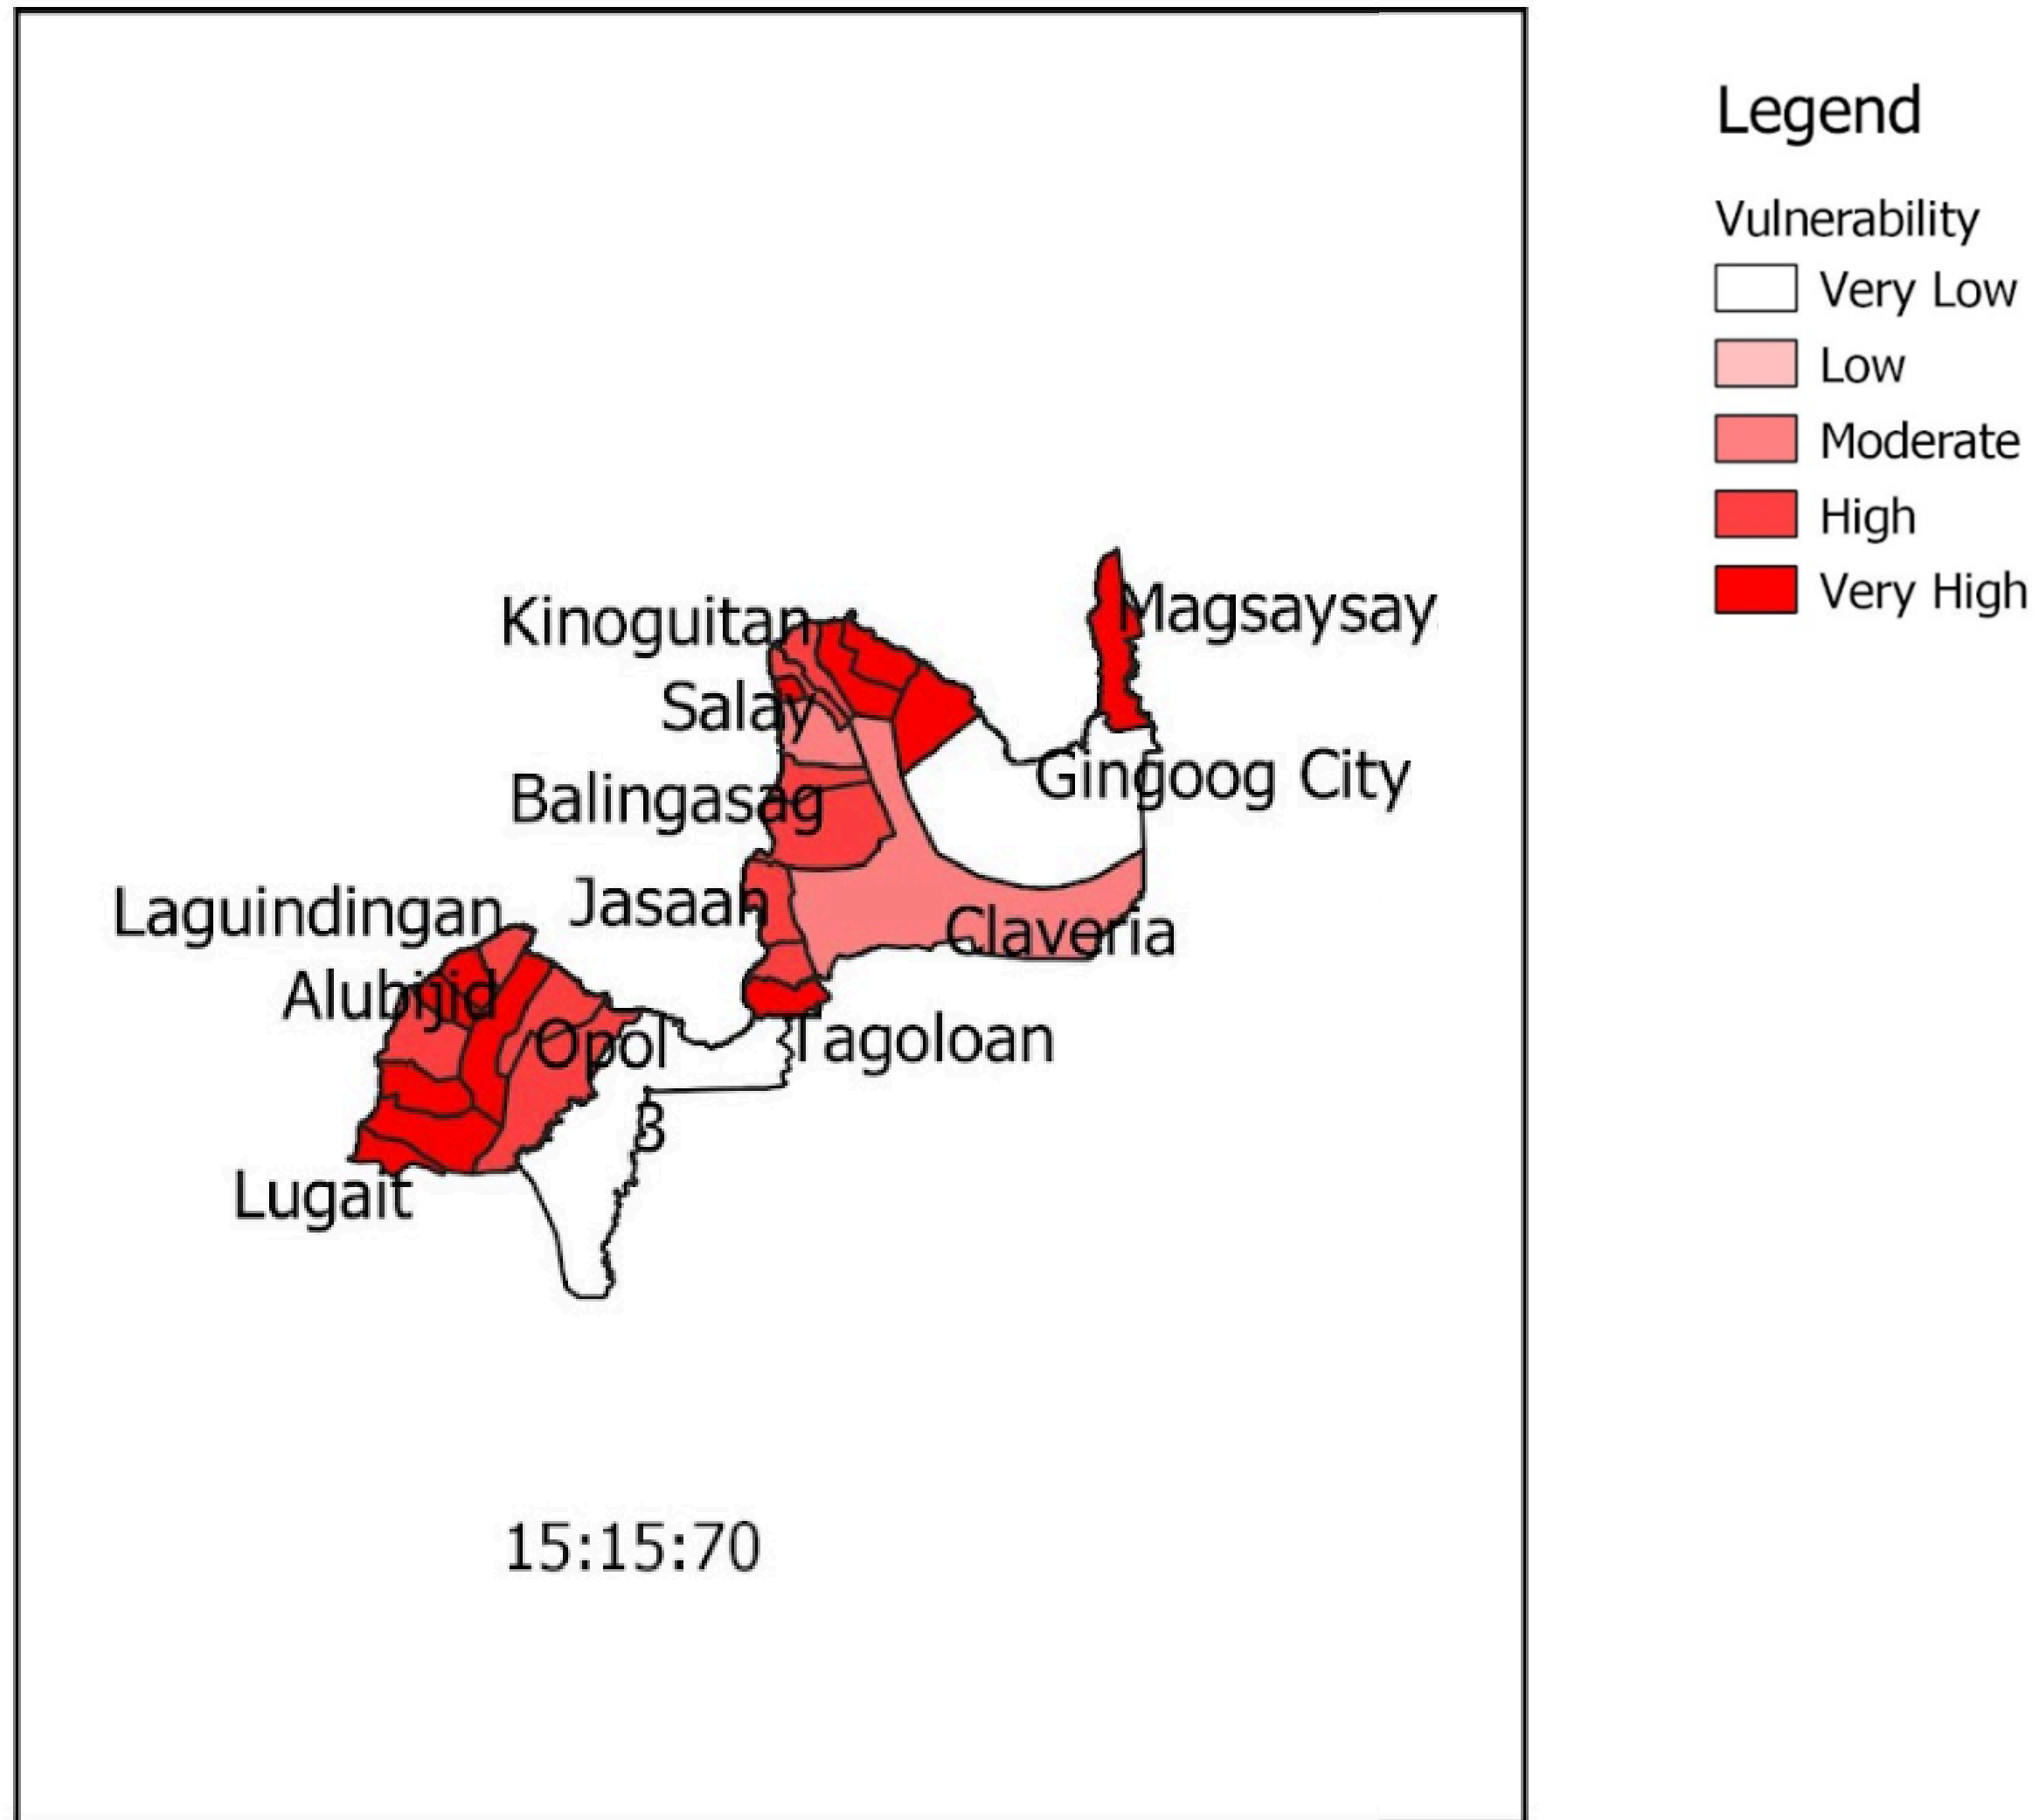

REGION 10 BANANA VULNERABILITY

REGION 10 COCONUT VULNERABILITY

REGION 10 CORN VULNERABILITY

Legend

Vulnerability

Very Low

Low

Moderate

High

Very High

REGION 10 MANGO VULNERABILITY

REGION 10 RICE VULNERABILITY

Legend

- Vulnerability
- Very Low
 - Low
 - Moderate
 - High
 - Very High

REGION 10 VEGETABLE VULNERABILITY