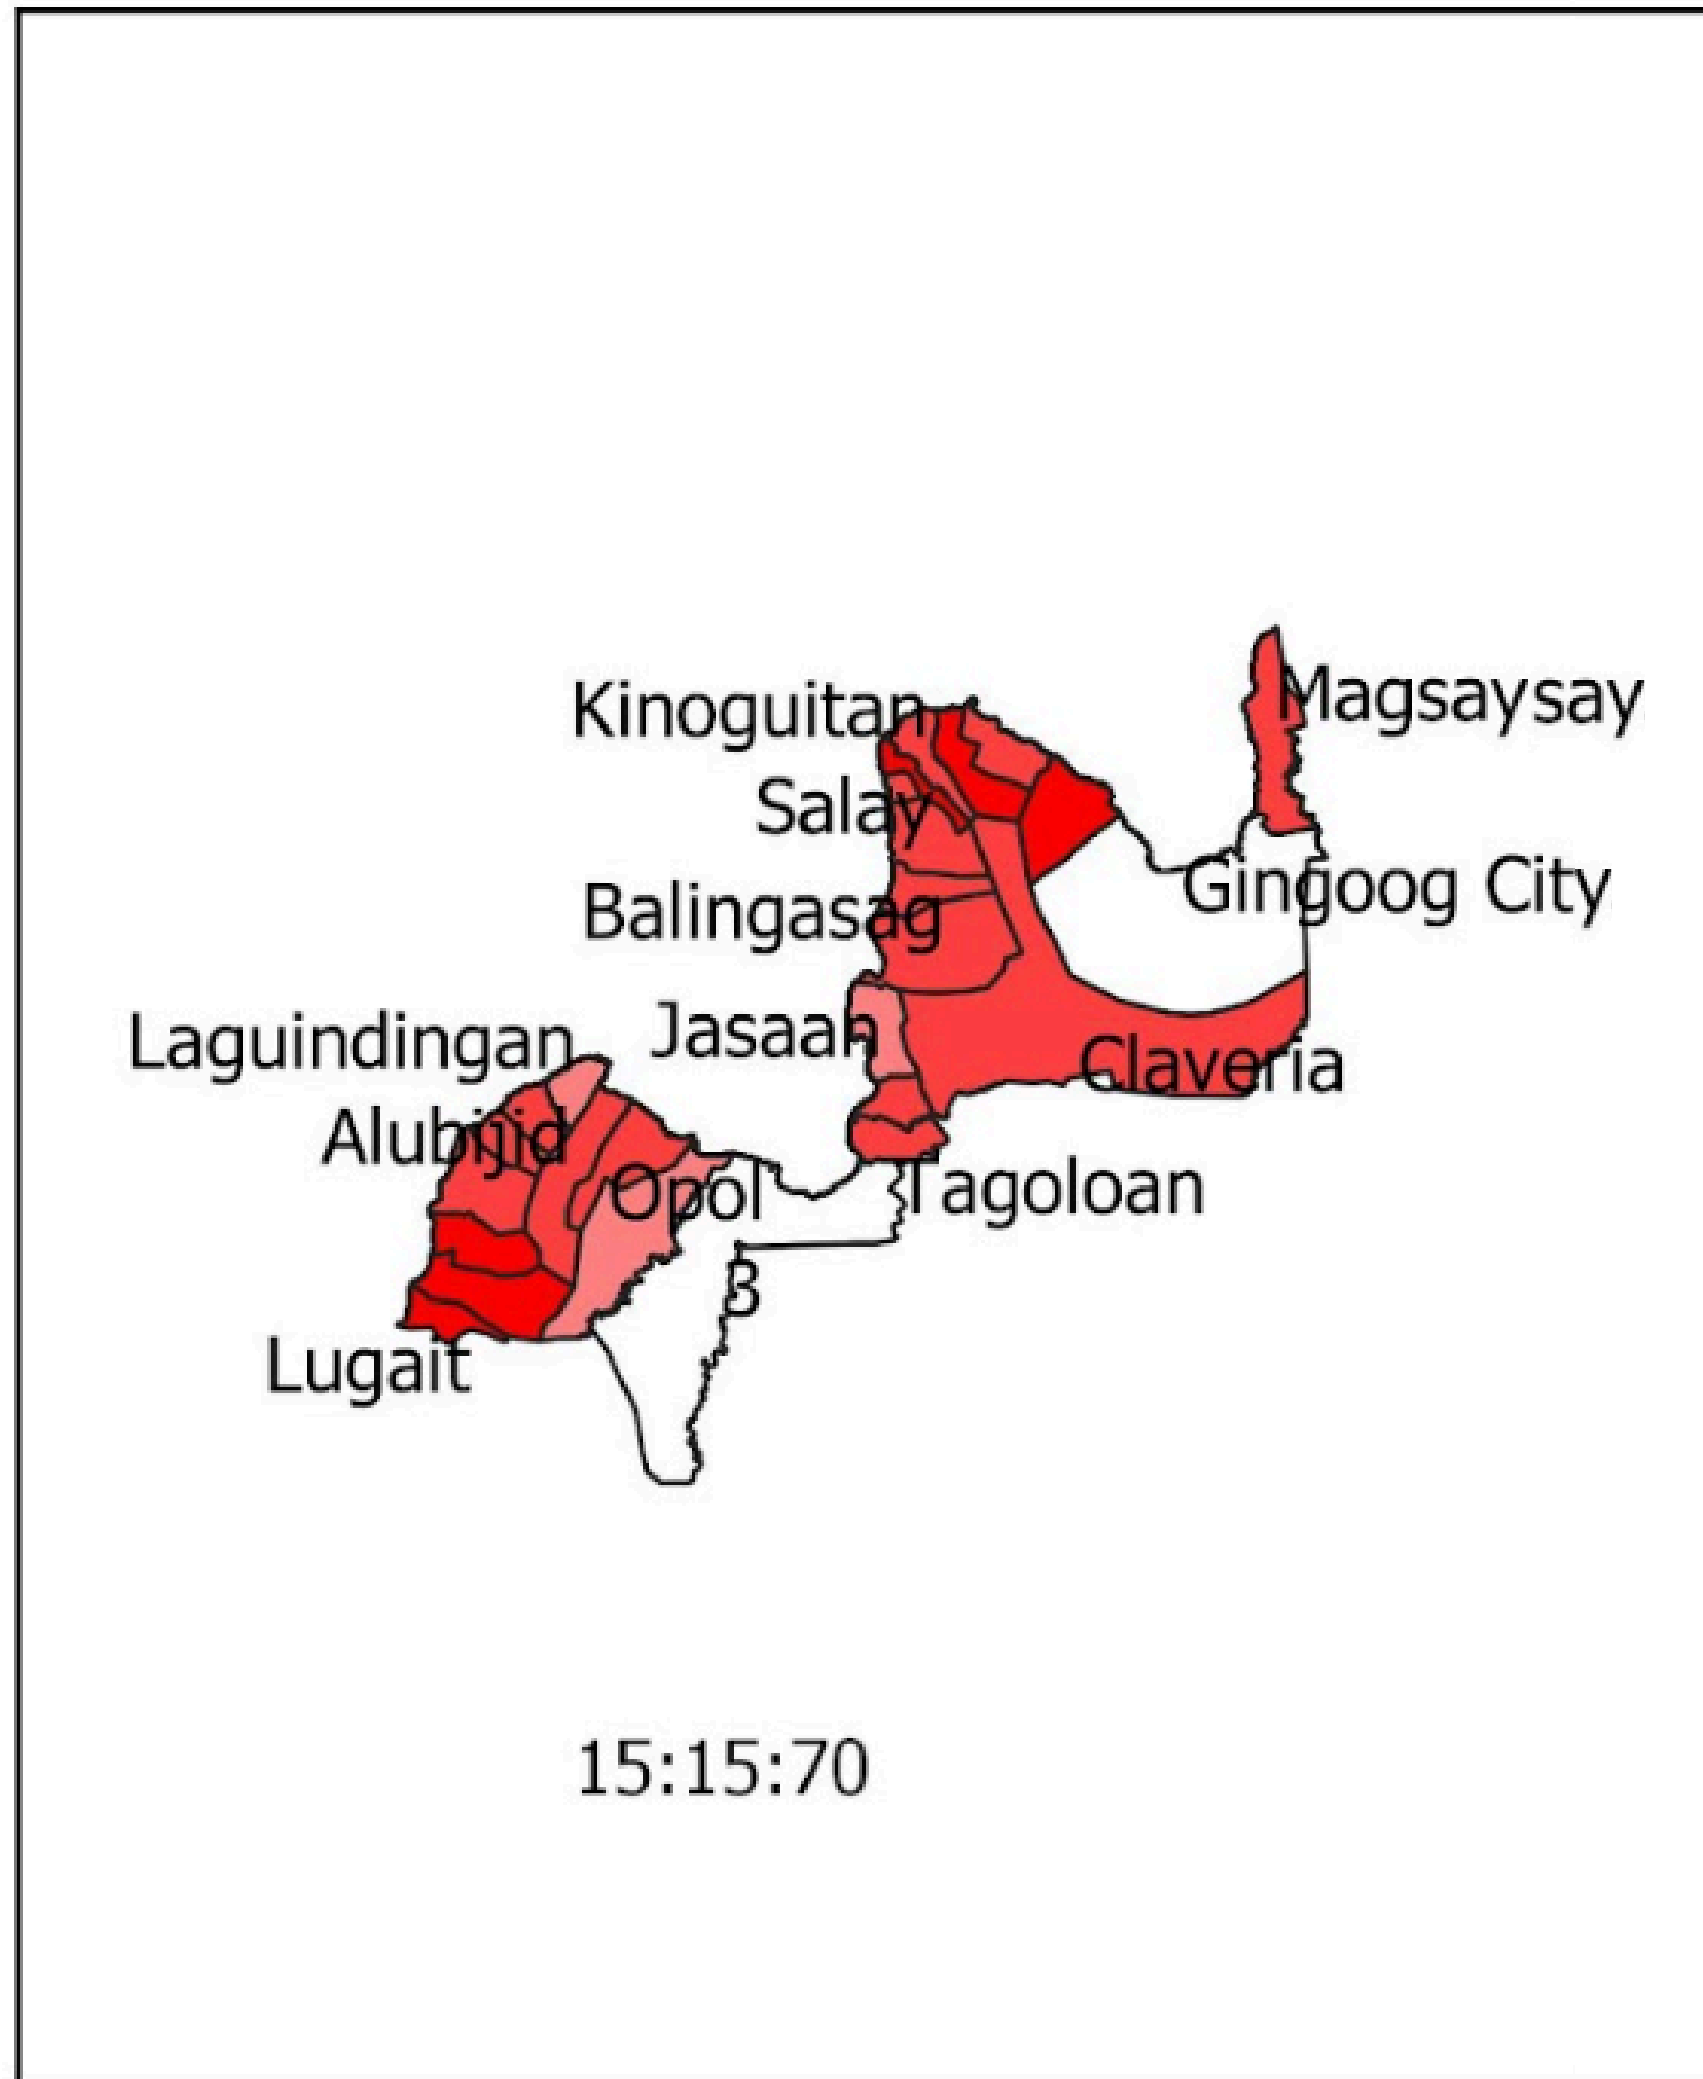

REGION 10 BANANA VULNERABILITY

REGION 10 COCONUT VULNERABILITY

REGION 10 CORN VULNERABILITY

Legend

Vulnerability

Very Low

Low

Moderate

High

Very High

REGION 10 MANGO VULNERABILITY

REGION 10 RICE VULNERABILITY

Legend

- Vulnerability
- Very Low
 - Low
 - Moderate
 - High
 - Very High

REGION 10 VEGETABLE VULNERABILITY