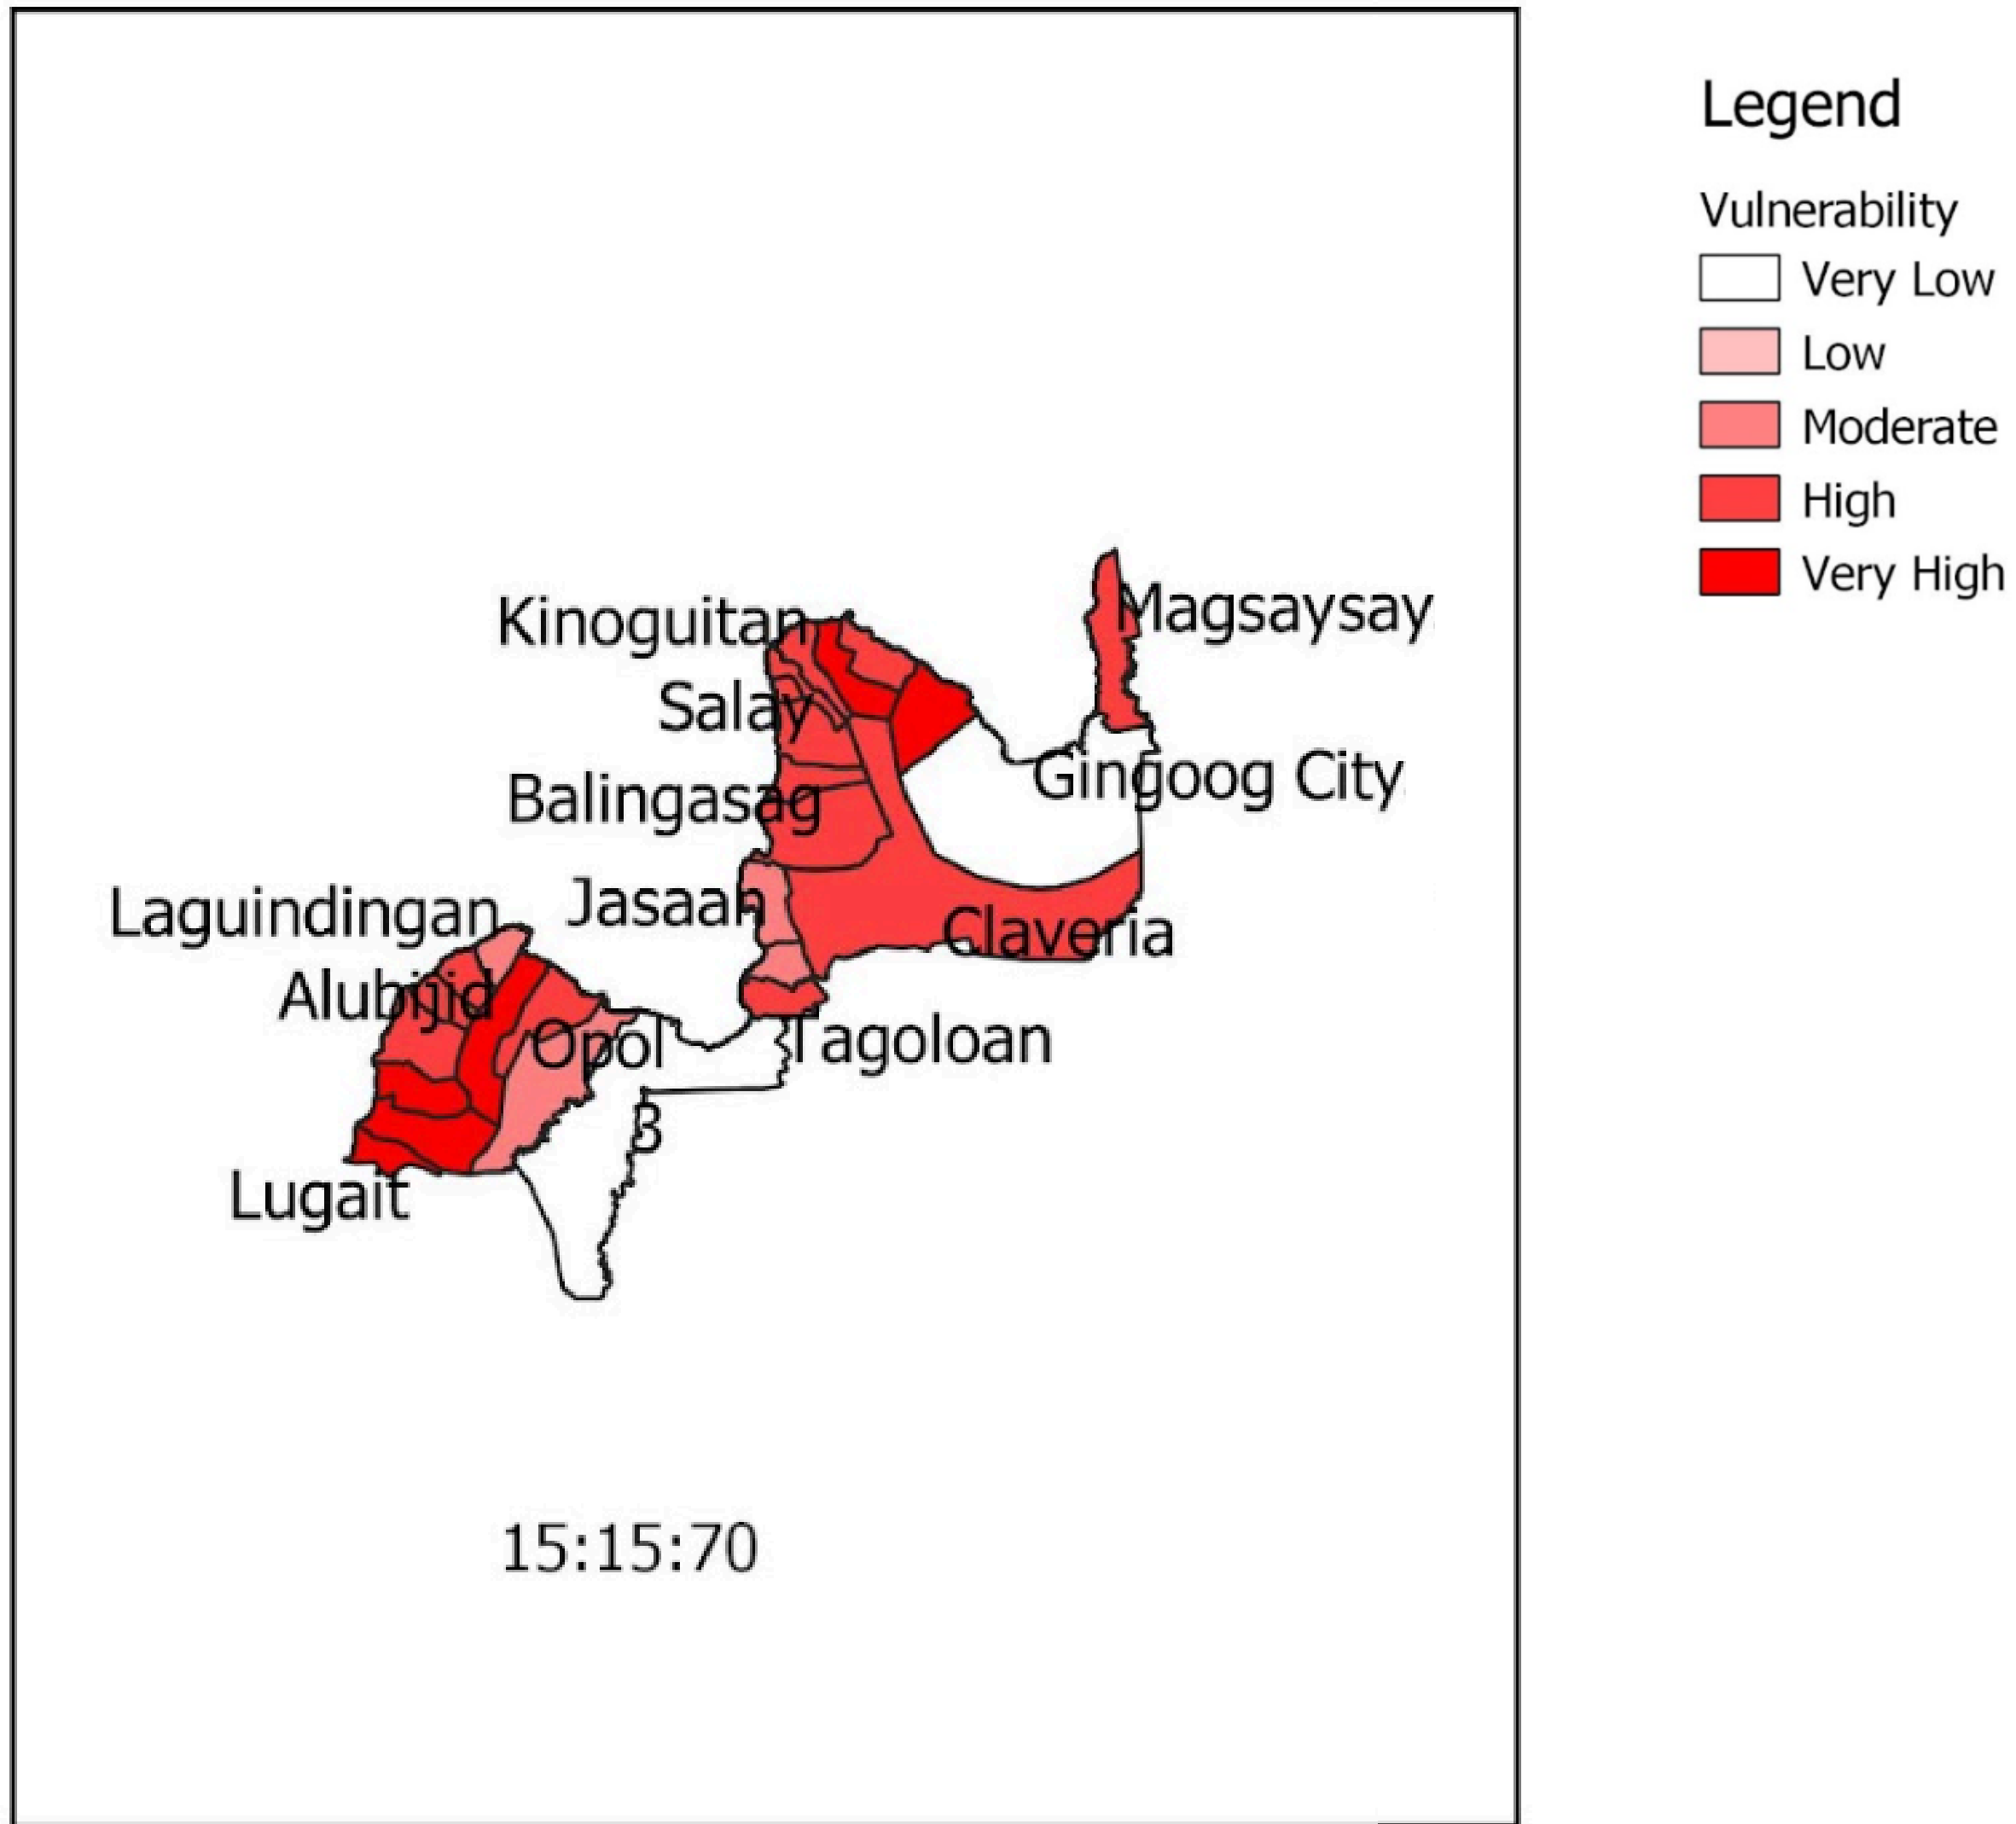

REGION 10 BANANA VULNERABILITY

REGION 10 COCONUT VULNERABILITY

REGION 10 CORN VULNERABILITY

Legend

Vulnerability

Very Low

Low

Moderate

High

Very High

REGION 10 MANGO VULNERABILITY

REGION 10 RICE VULNERABILITY

Legend

- Vulnerability
- Very Low
 - Low
 - Moderate
 - High
 - Very High

REGION 10 VEGETABLE VULNERABILITY