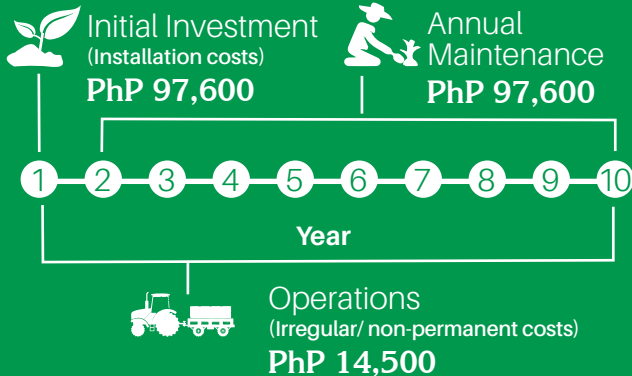

Cost of adopting CRA in 10 years

Breakdown of Initial Investment:

 Labor & Services
PhP 59,000

 Inputs
PhP 38,600

Contact us

[Redacted contact information]

This investment brief was produced through the UPLB-CIAT-DA AMIA-DA BAR partnership under the Department of Agriculture - Bureau of Agricultural Research (DA-BAR) project titled "Climate-Resilient Agriculture (CRA) Assessment, Targeting & Prioritization for the Adaptation and Mitigation Initiative in Agriculture (AMIA) Phase 2 in Oriental Mindoro Province (MIMAROPA Region)".

Drought, pests and diseases in your field?

INVESTMENT BRIEF

Adopt **CRA** now!

Rice-Onion Crop Rotation

Climate-Resilient Agriculture (CRA)
MIMAROPA Region

Why adopt Rice-Onion Crop Rotation?

Initial Investment/ha
 **PhP 97,600**

Payback Period
 **3 years**

Estimated Additional Annual Profit / ha*
 **PhP 38,750**

 Reduce input cost from irrigation, chemical fertilizers and pesticides

 Avoid excessive use of chemical fertilizers and pesticides