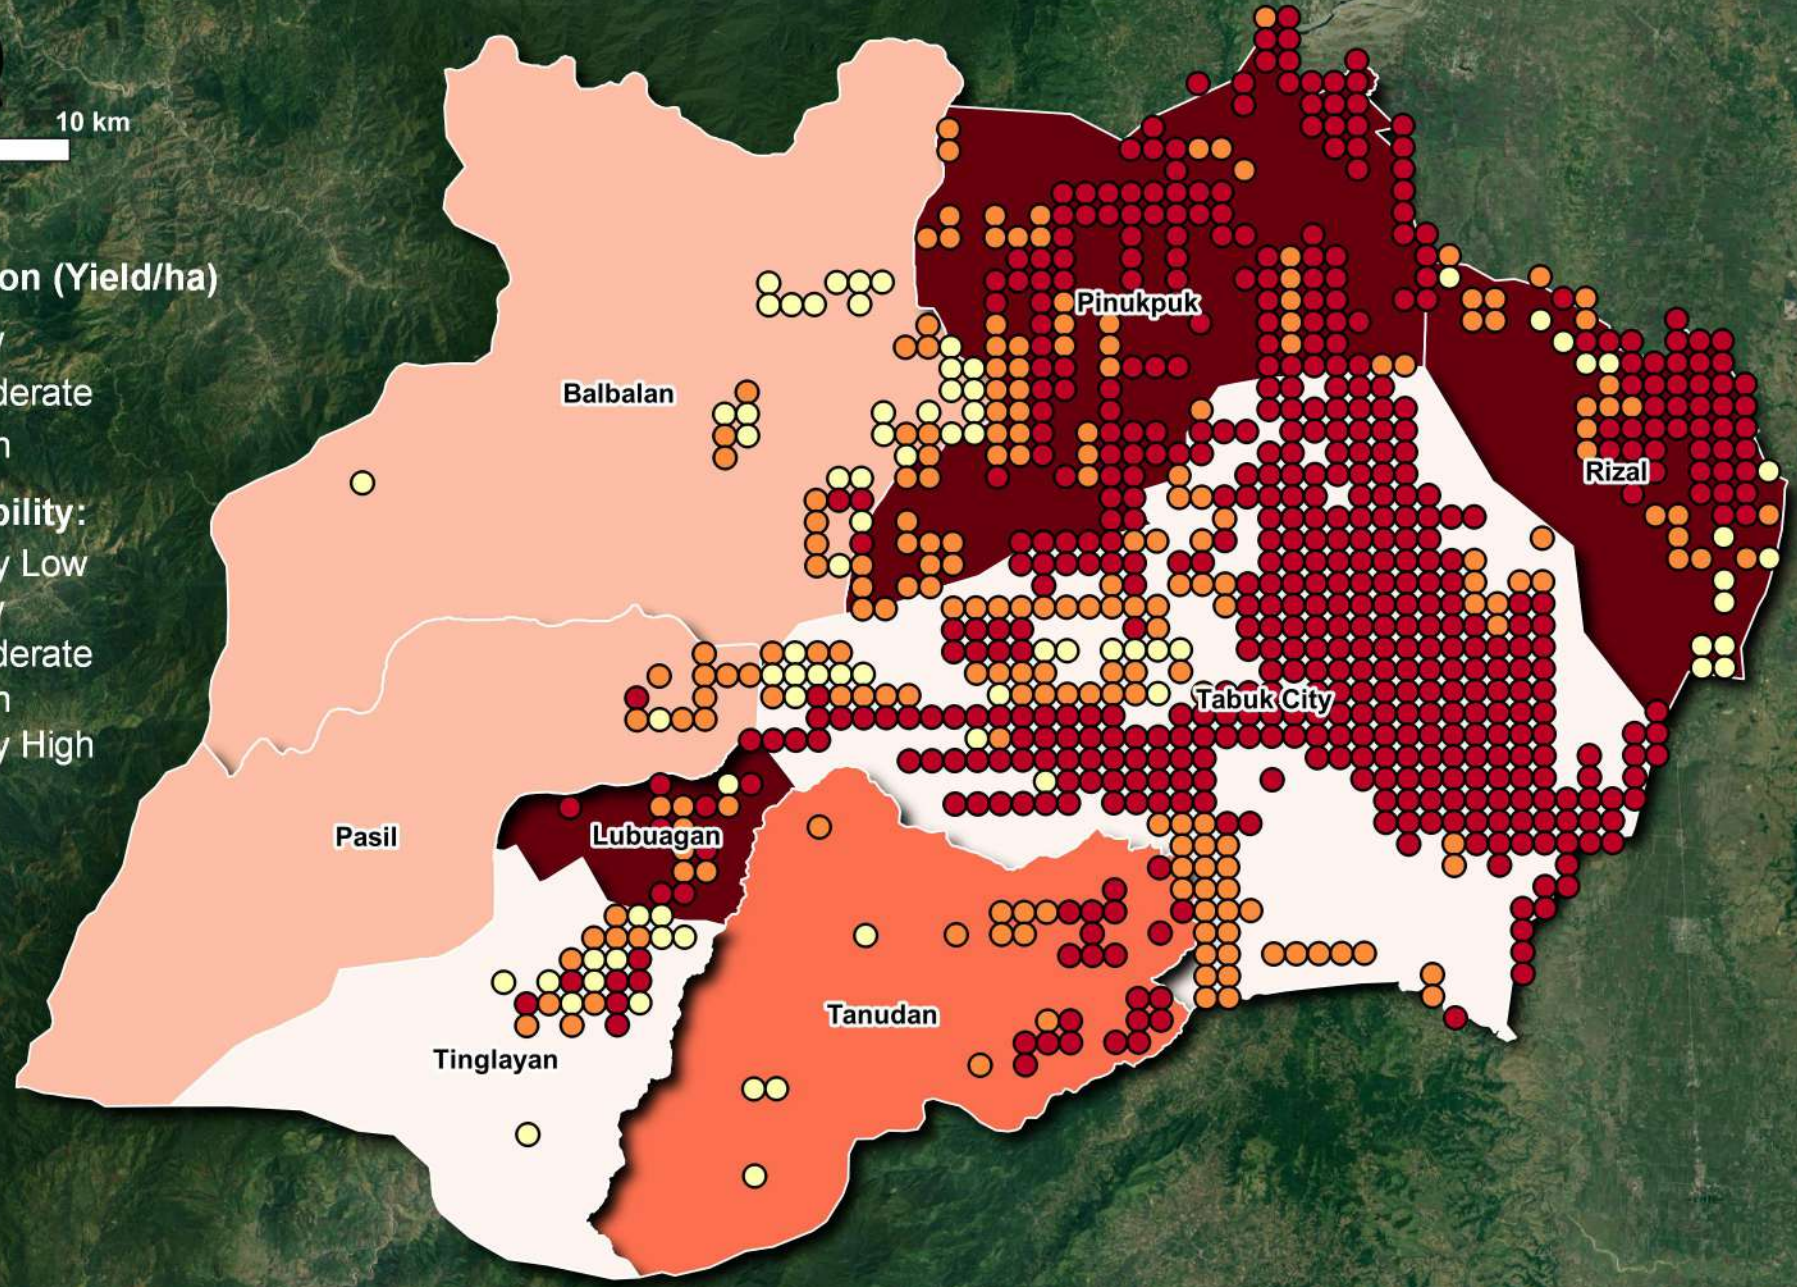

Vulnerability:

17°36.0'

17°36.0'

17°24.0'

17°24.0'

17°12.0'

17°12.0'

Coordinate Reference System:
World Geodetic System 1984

121°0.0'

121°12.0'

121°24.0'

121°36.0'

121°0.0'

121°12.0'

121°24.0'

121°36.0'

121°24.0'

121°36.0'

17°36.0'

17°36.0'

17°24.0'

17°24.0'

17°12.0'

17°12.0'

17°24.0'

17°24.0'

17°12.0'

17°12.0'