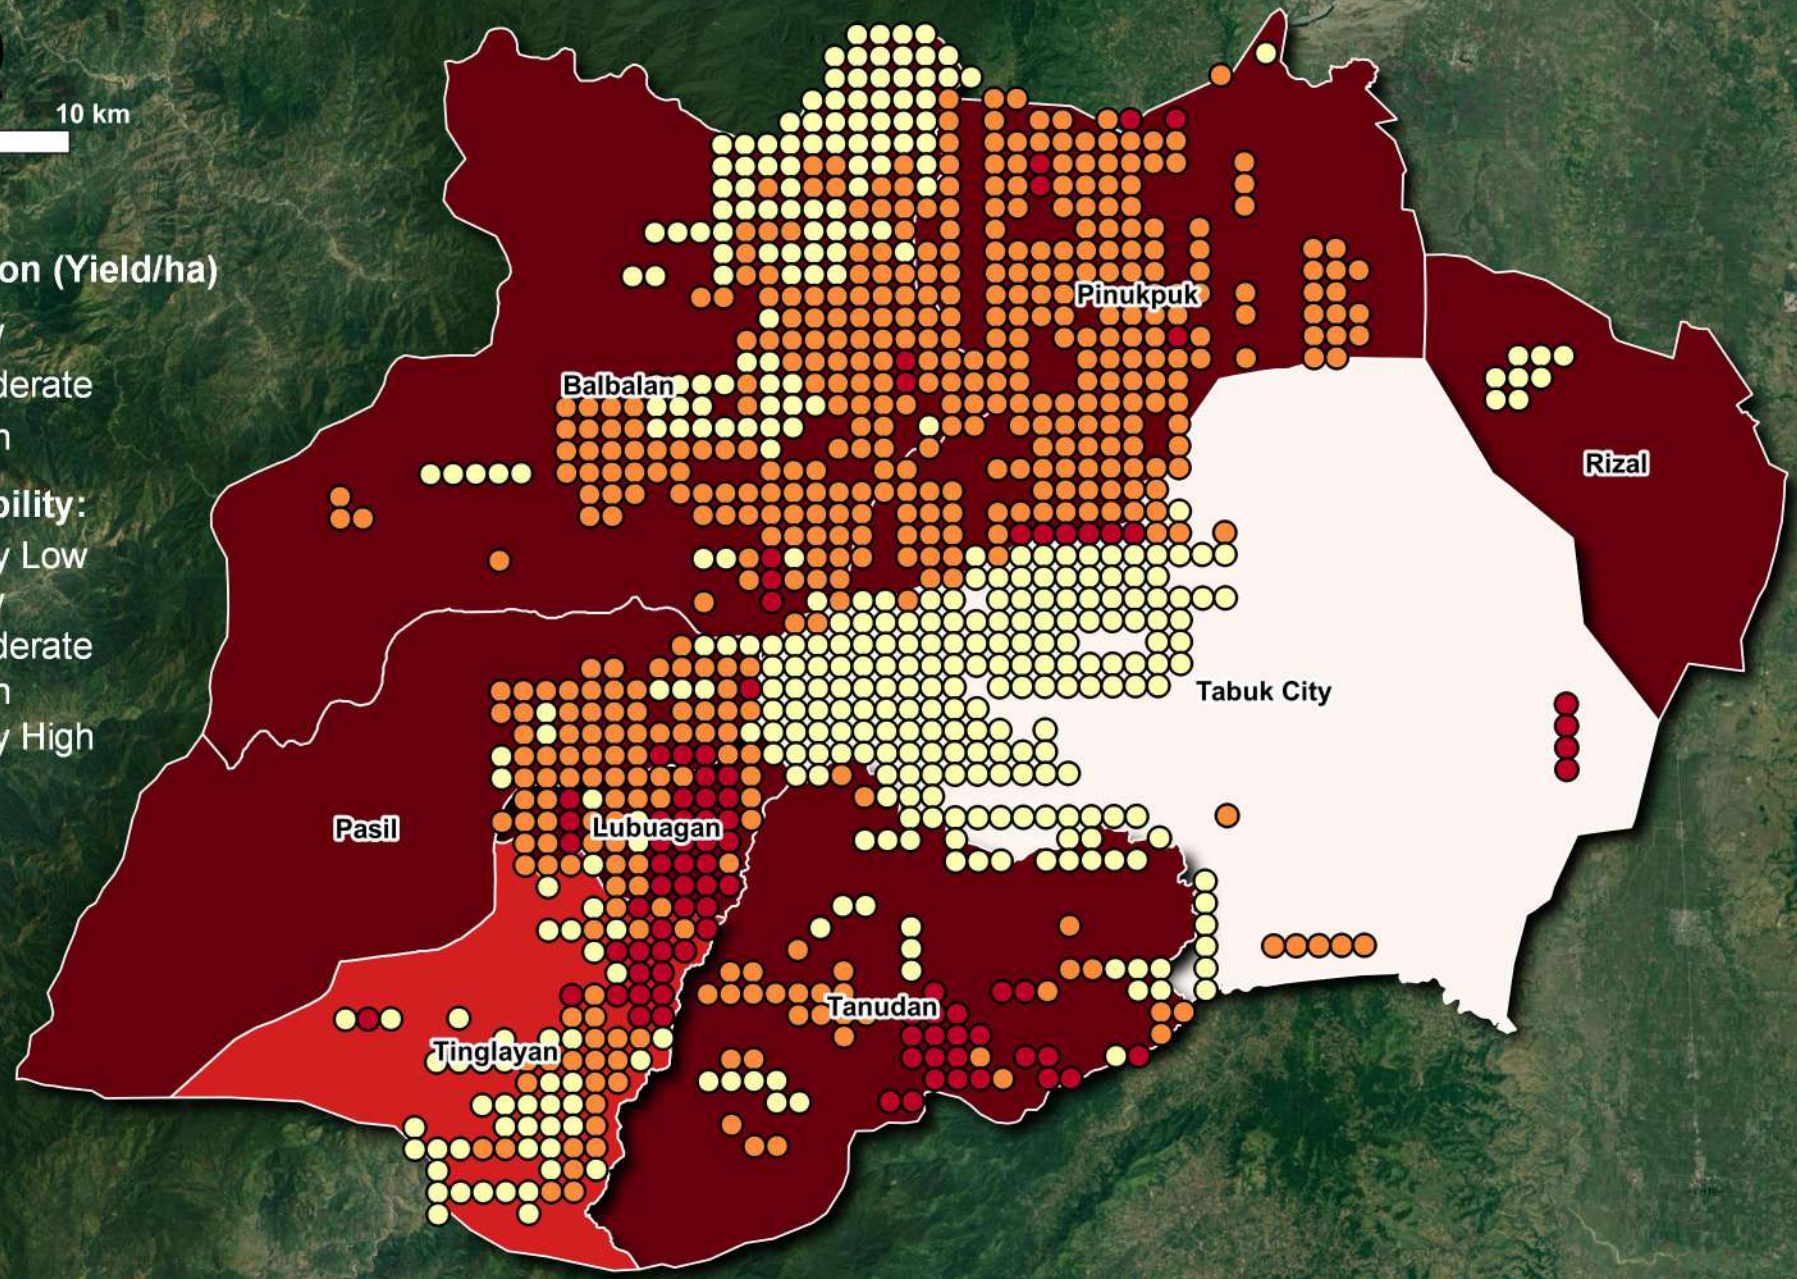

Vulnerability:

Coordinate Reference System:
World Geodetic System 1984

121°0.0'

121°12.0'

121°24.0'

121°36.0'

17°36.0'

17°36.0'

Robusta Coffee

0 5 10 km

Legend:
Production (Yield/ha)

- Low
- Moderate
- High

Vulnerability:

Coordinate Reference System:
World Geodetic System 1984

121°0.0'

121°12.0'

121°24.0'

121°36.0'

17°36.0'

17°36.0'

17°24.0'

17°24.0'

17°12.0'

17°12.0'

Vulnerability:

17°36.0'

17°36.0'

17°24.0'

17°24.0'

17°12.0'

17°12.0'

Coordinate Reference System:
World Geodetic System 1984