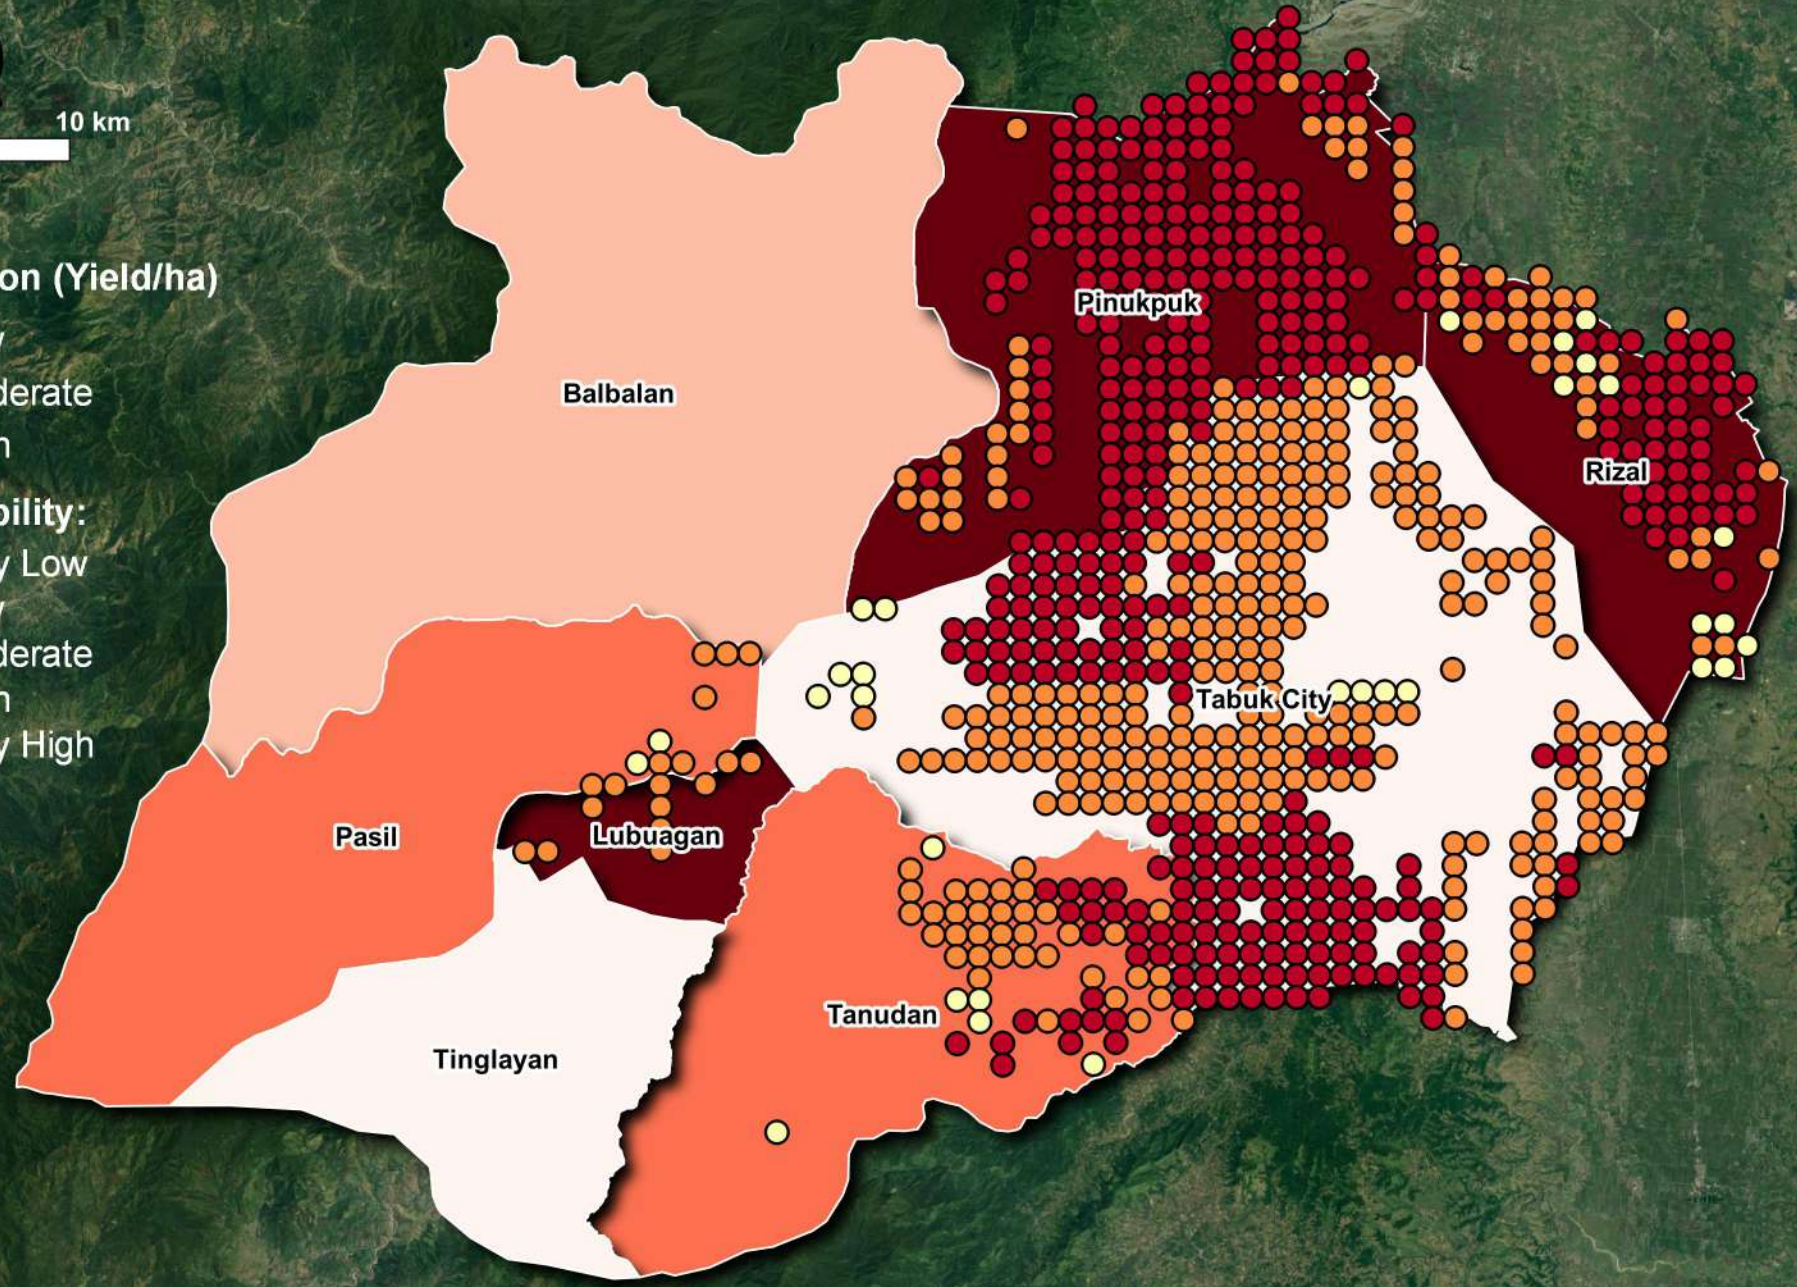

Vulnerability:

17°36.0'

17°36.0'

17°24.0'

17°24.0'

17°12.0'

17°12.0'

Coordinate Reference System:
World Geodetic System 1984

121°24.0'

121°36.0'

17°36.0'

17°36.0'

17°24.0'

17°24.0'

17°12.0'

17°12.0'

121°0.0'

121°12.0'

121°24.0'

121°36.0'

Hybrid Corn

0 5 10 km

Legend: Production (Yield/ha)

- Low
- Moderate
- High

Vulnerability:

Coordinate Reference System:
World Geodetic System 1984

121°0.0'

121°12.0'

121°24.0'

121°36.0'

17°36.0'

17°36.0'