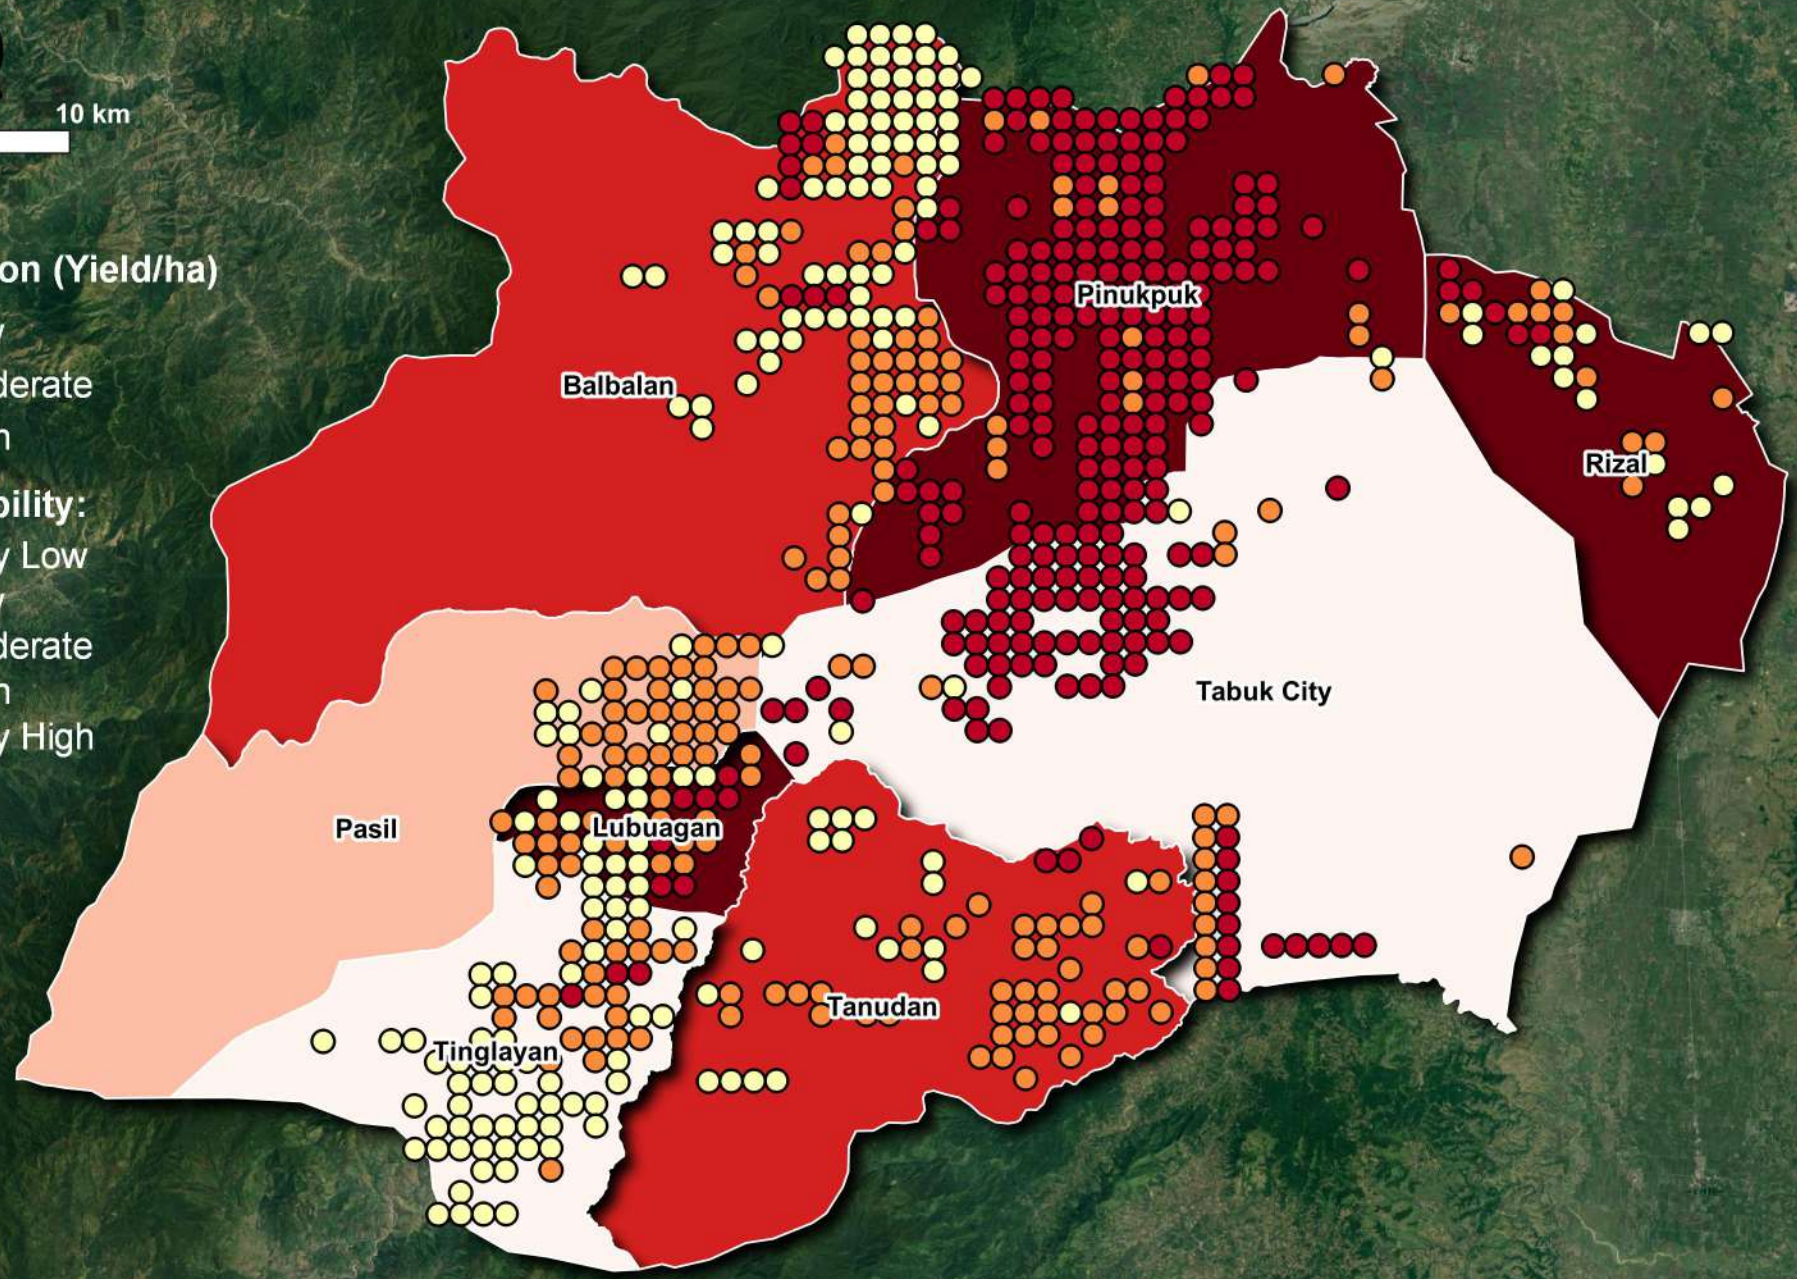

121°0.0'

121°12.0'

121°24.0'

121°36.0'

Banana

0 5 10 km

Legend: Production (Yield/ha)

- Low
- Moderate
- High

Vulnerability:

Coordinate Reference System:
World Geodetic System 1984

121°0.0'

121°12.0'

121°24.0'

121°36.0'

17°36.0'

17°36.0'

Vulnerability:

17°36.0'

17°36.0'

17°24.0'

17°24.0'

17°12.0'

17°12.0'

Coordinate Reference System:
World Geodetic System 1984

17°24.0'

17°24.0'

17°12.0'

17°12.0'