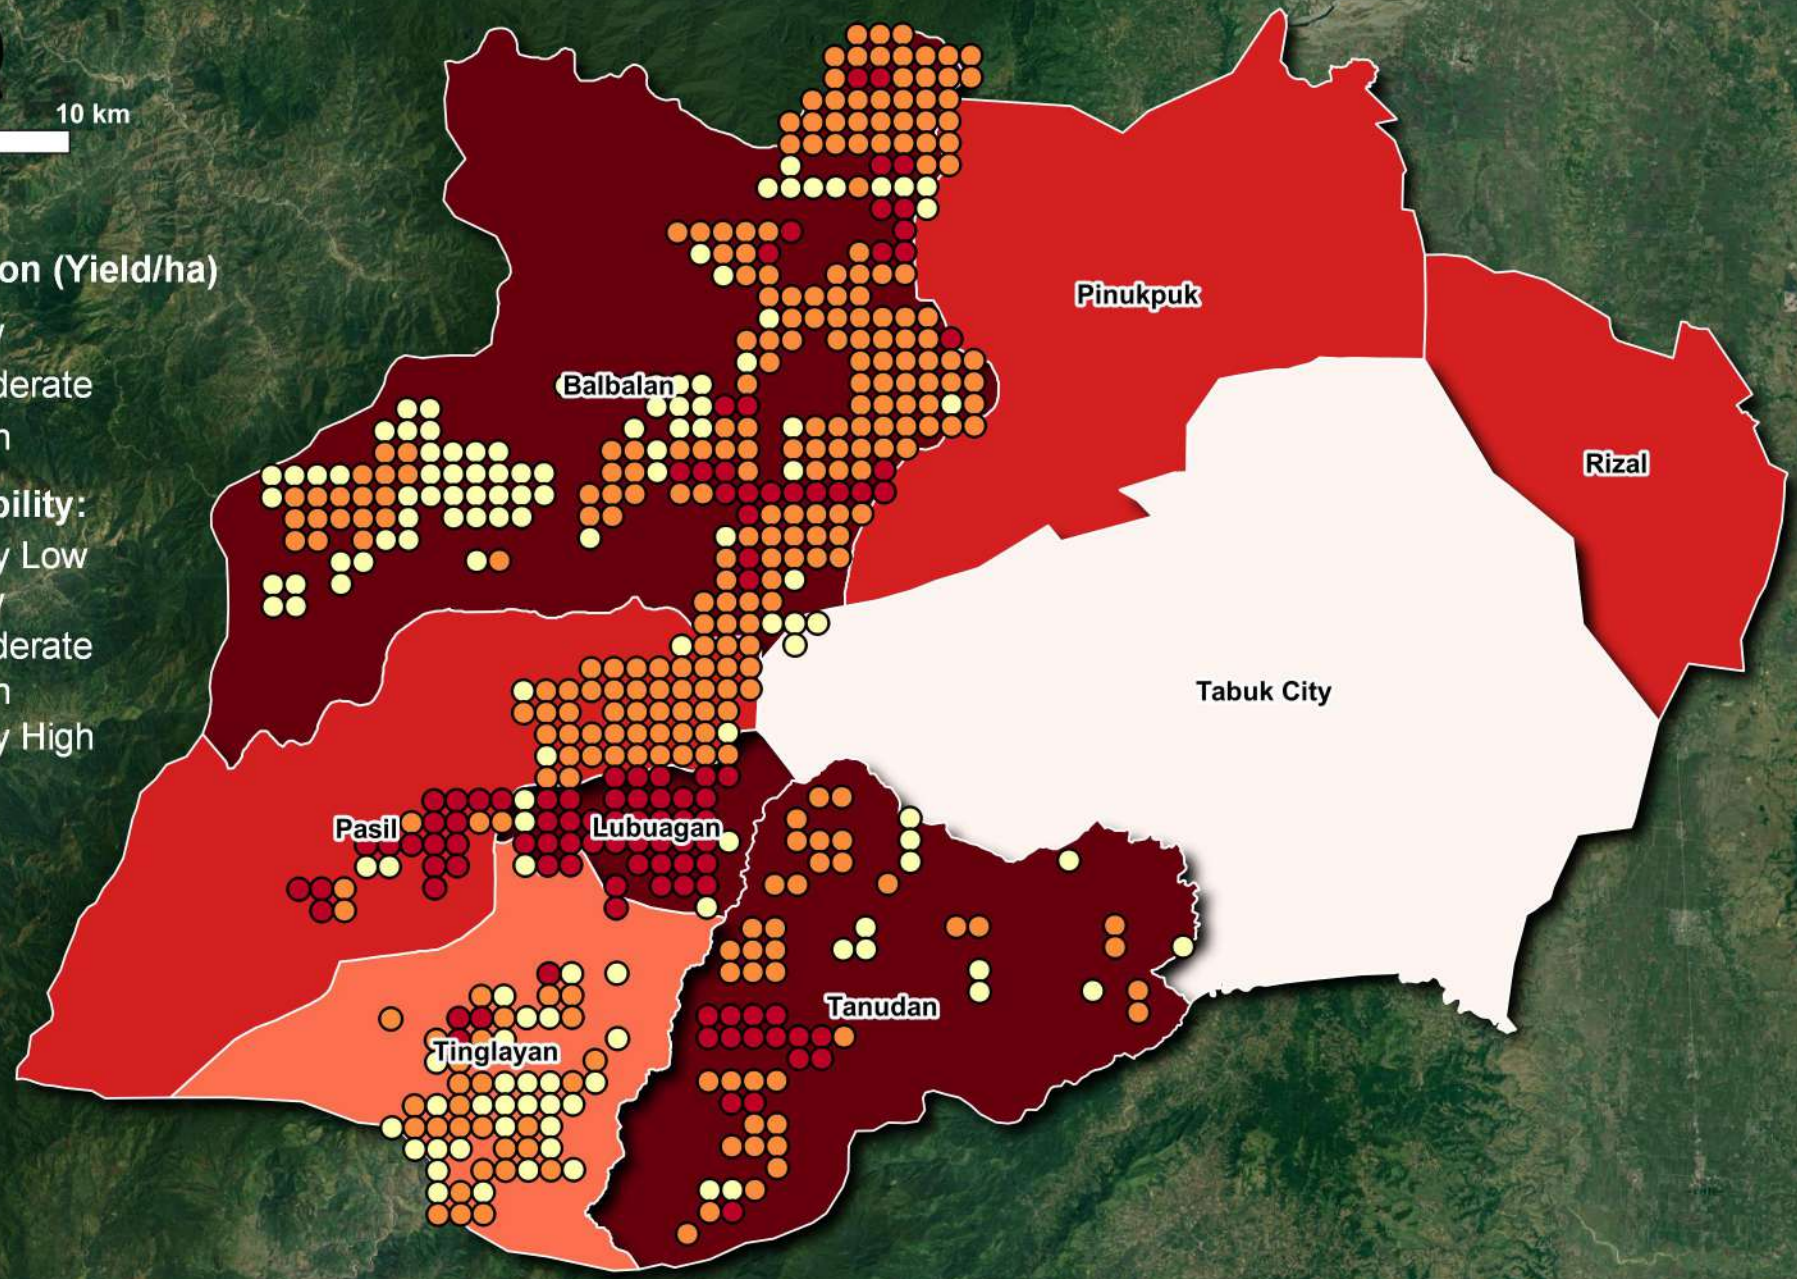

Vulnerability:

17°36.0'

17°36.0'

17°24.0'

17°24.0'

17°12.0'

17°12.0'

Coordinate Reference System:
World Geodetic System 1984

Heirloom Rice

0 5 10 km

Legend:
Production (Yield/ha)

- Low
- Moderate
- High

Vulnerability:

Coordinate Reference System:
World Geodetic System 1984

121°0.0'

121°12.0'

121°24.0'

121°36.0'

17°36.0'

17°36.0'

17°24.0'

17°24.0'

17°12.0'

17°12.0'

Vulnerability:

Coordinate Reference System:
World Geodetic System 1984

121°0.0'

121°12.0'

121°24.0'

121°36.0'

17°36.0'

17°36.0'