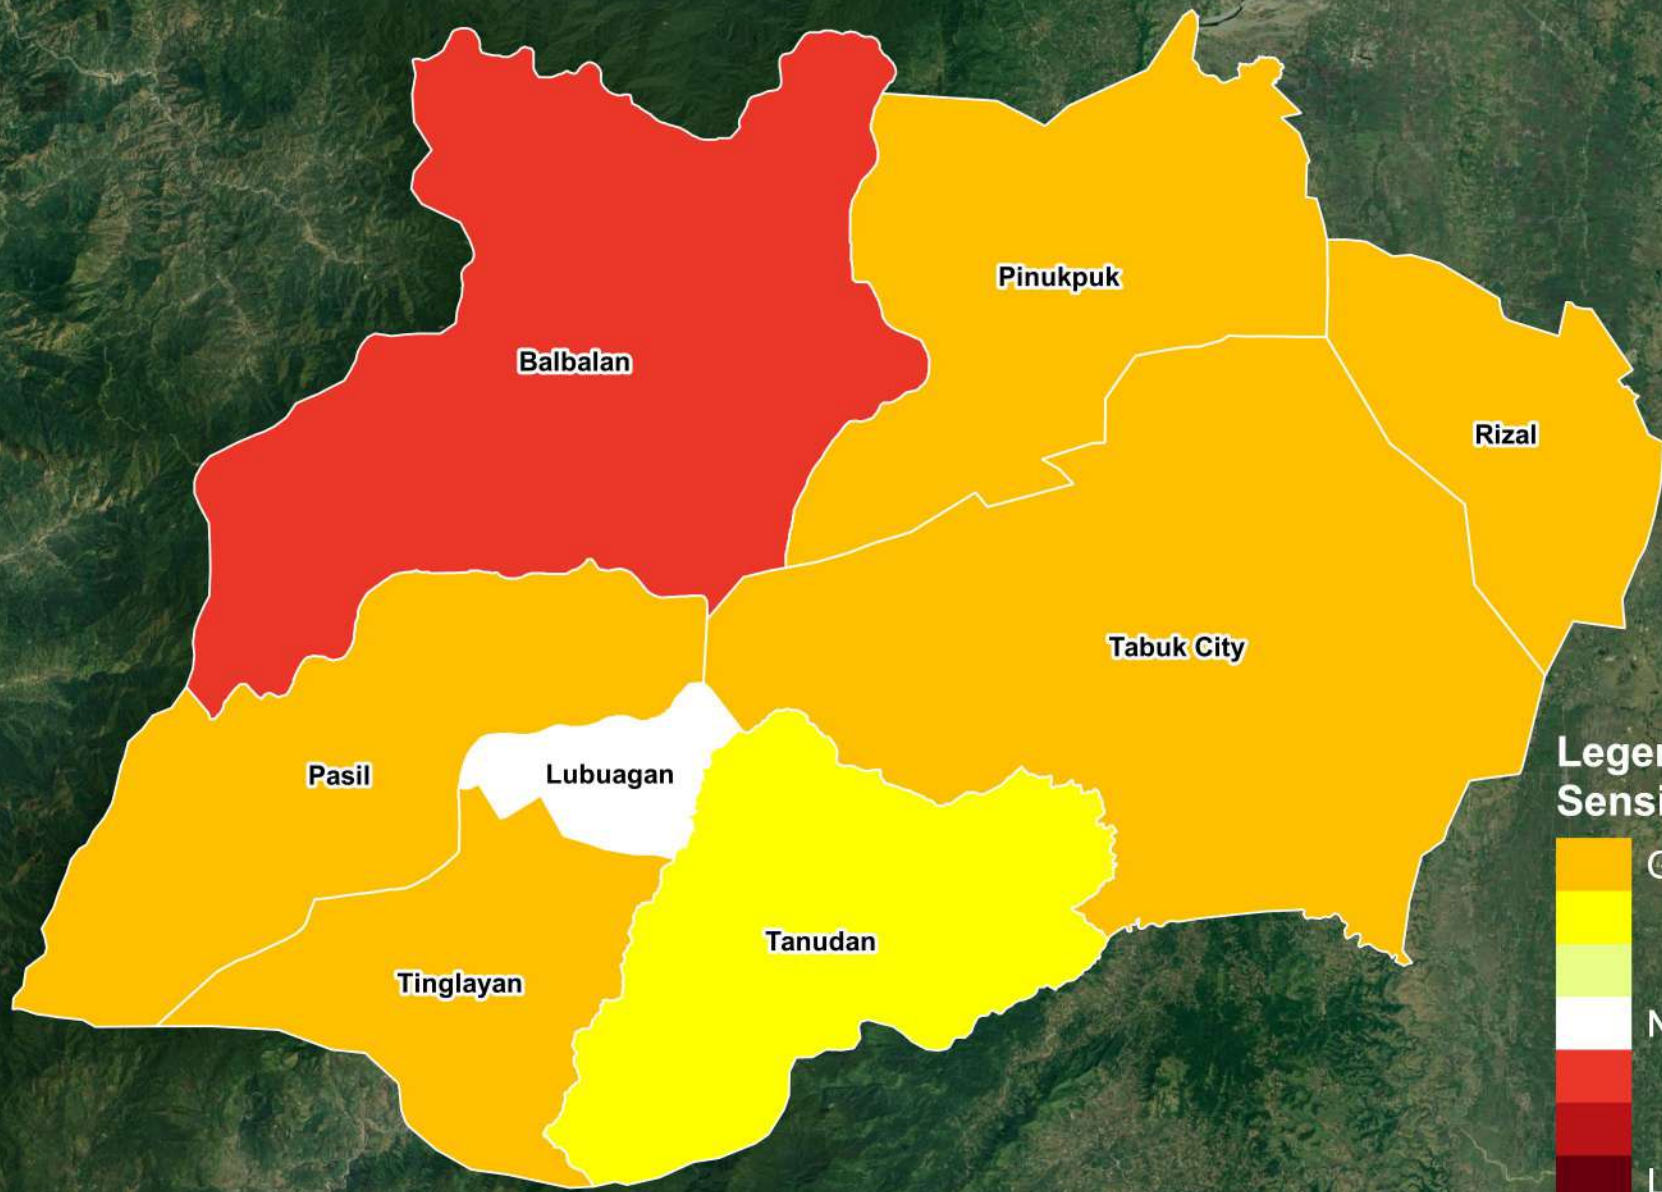

17°36.0'

17°36.0'

17°24.0'

17°24.0'

17°12.0'

17°12.0'

Legend:
Sensitivity Index

Coordinate Reference System:
World Geodetic System 1984

121°0.0'

121°12.0'

121°24.0'

121°36.0'

121°0.0'

121°12.0'

121°24.0'

121°36.0'

Heirloom Rice

17°36.0'

17°36.0'

17°24.0'

17°24.0'

17°12.0'

17°12.0'

**Legend:
Sensitivity Index**

Coordinate Reference System:
World Geodetic System 1984

121°0.0'

121°12.0'

121°24.0'

121°36.0'

121°0.0'

121°12.0'

121°24.0'