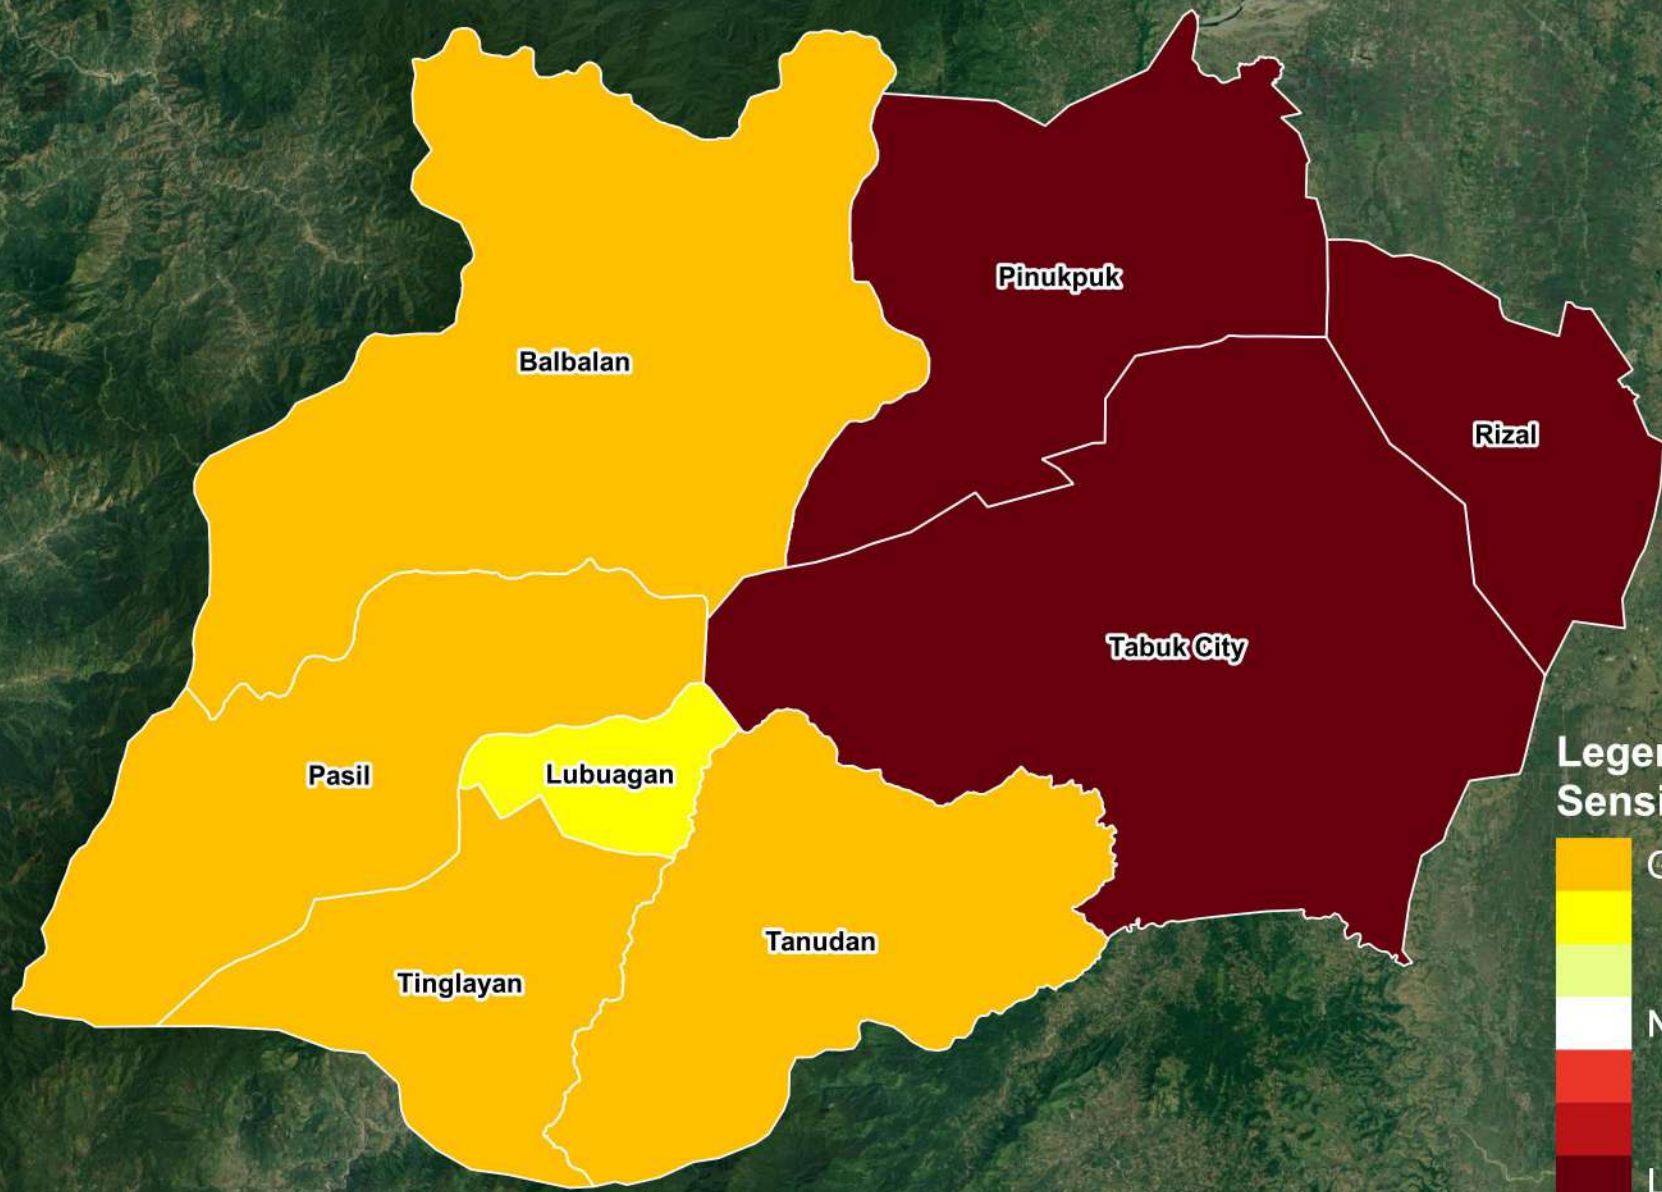

121°0.0'

121°12.0'

121°24.0'

121°36.0'

121°0.0'

121°12.0'

121°24.0'

121°36.0'

Coordinate Reference System:
World Geodetic System 1984

121°0.0'

121°12.0'

121°24.0'

121°36.0'

121°0.0'

121°12.0'

121°24.0'

121°36.0'

Hybrid Corn

17°36.0'

17°36.0'

17°24.0'

17°24.0'

17°12.0'

17°12.0'

Legend:
Sensitivity Index

Coordinate Reference System:
World Geodetic System 1984

121°0.0'

121°12.0'

121°24.0'

121°36.0'