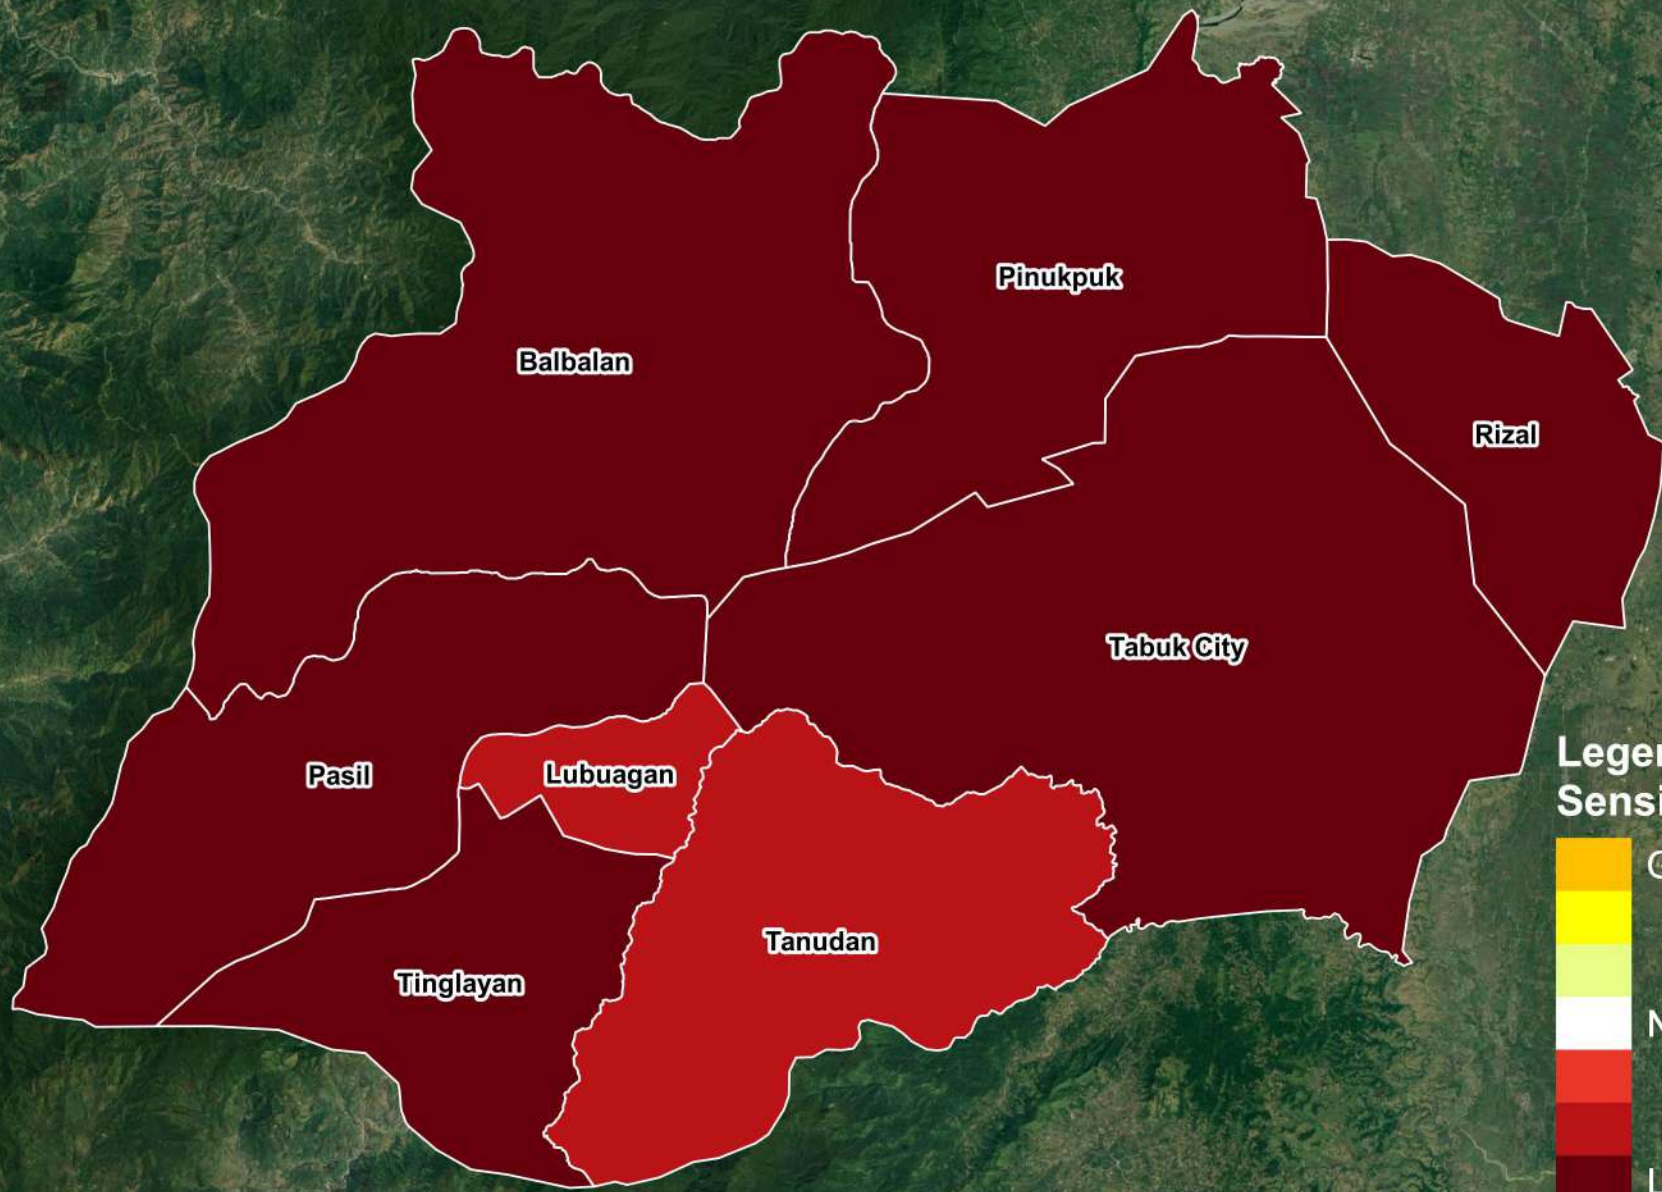

17°24.0'

17°12.0'

17°12.0'

**Legend:
Sensitivity Index**

Coordinate Reference System:
World Geodetic System 1984

121°0.0'

121°12.0'

121°24.0'

121°36.0'

121°0.0'

121°12.0'

121°24.0'

121°36.0'

Robusta Coffee

17°36.0'

17°36.0'

17°24.0'

17°24.0'

17°12.0'

17°12.0'

Legend:
Sensitivity Index

Coordinate Reference System:
World Geodetic System 1984

121°0.0'

121°12.0'

121°24.0'

121°36.0'

121°0.0'

121°12.0'

121°24.0'

121°36.0'

Open Pollinated Variety: Corn

Legend: Sensitivity Index