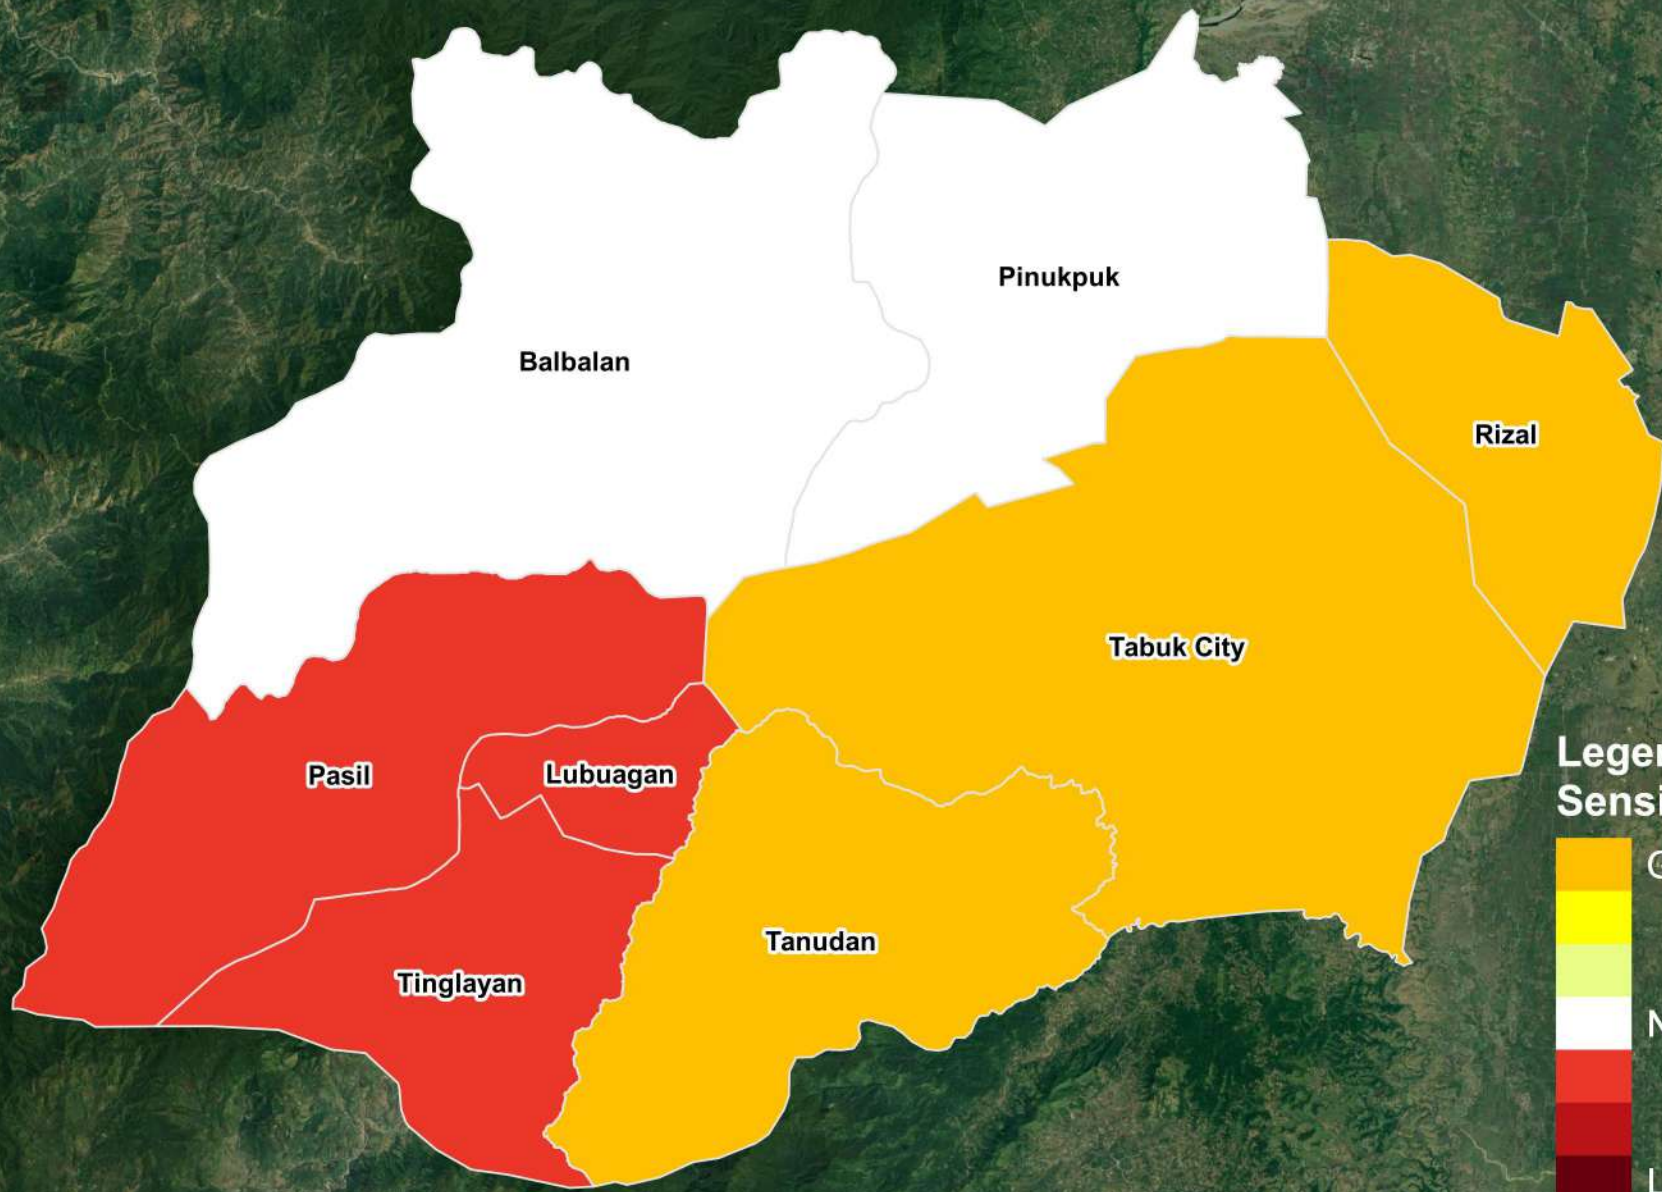

17°24.0'

17°24.0'

17°12.0'

17°12.0'

Legend:
Sensitivity Index

Coordinate Reference System:
World Geodetic System 1984

121°0.0'

121°12.0'

121°24.0'

121°36.0'

121°0.0'

121°12.0'

121°24.0'

121°36.0'

Open Pollinated Variety: Corn

Legend: Sensitivity Index

Coordinate Reference System:
World Geodetic System 1984

121°0.0'

121°12.0'

121°24.0'

121°36.0'

17°36.0'

17°24.0'

17°12.0'

121°0.0'

121°12.0'

121°24.0'

121°36.0'

121°0.0'

121°12.0'

121°24.0'

121°36.0'