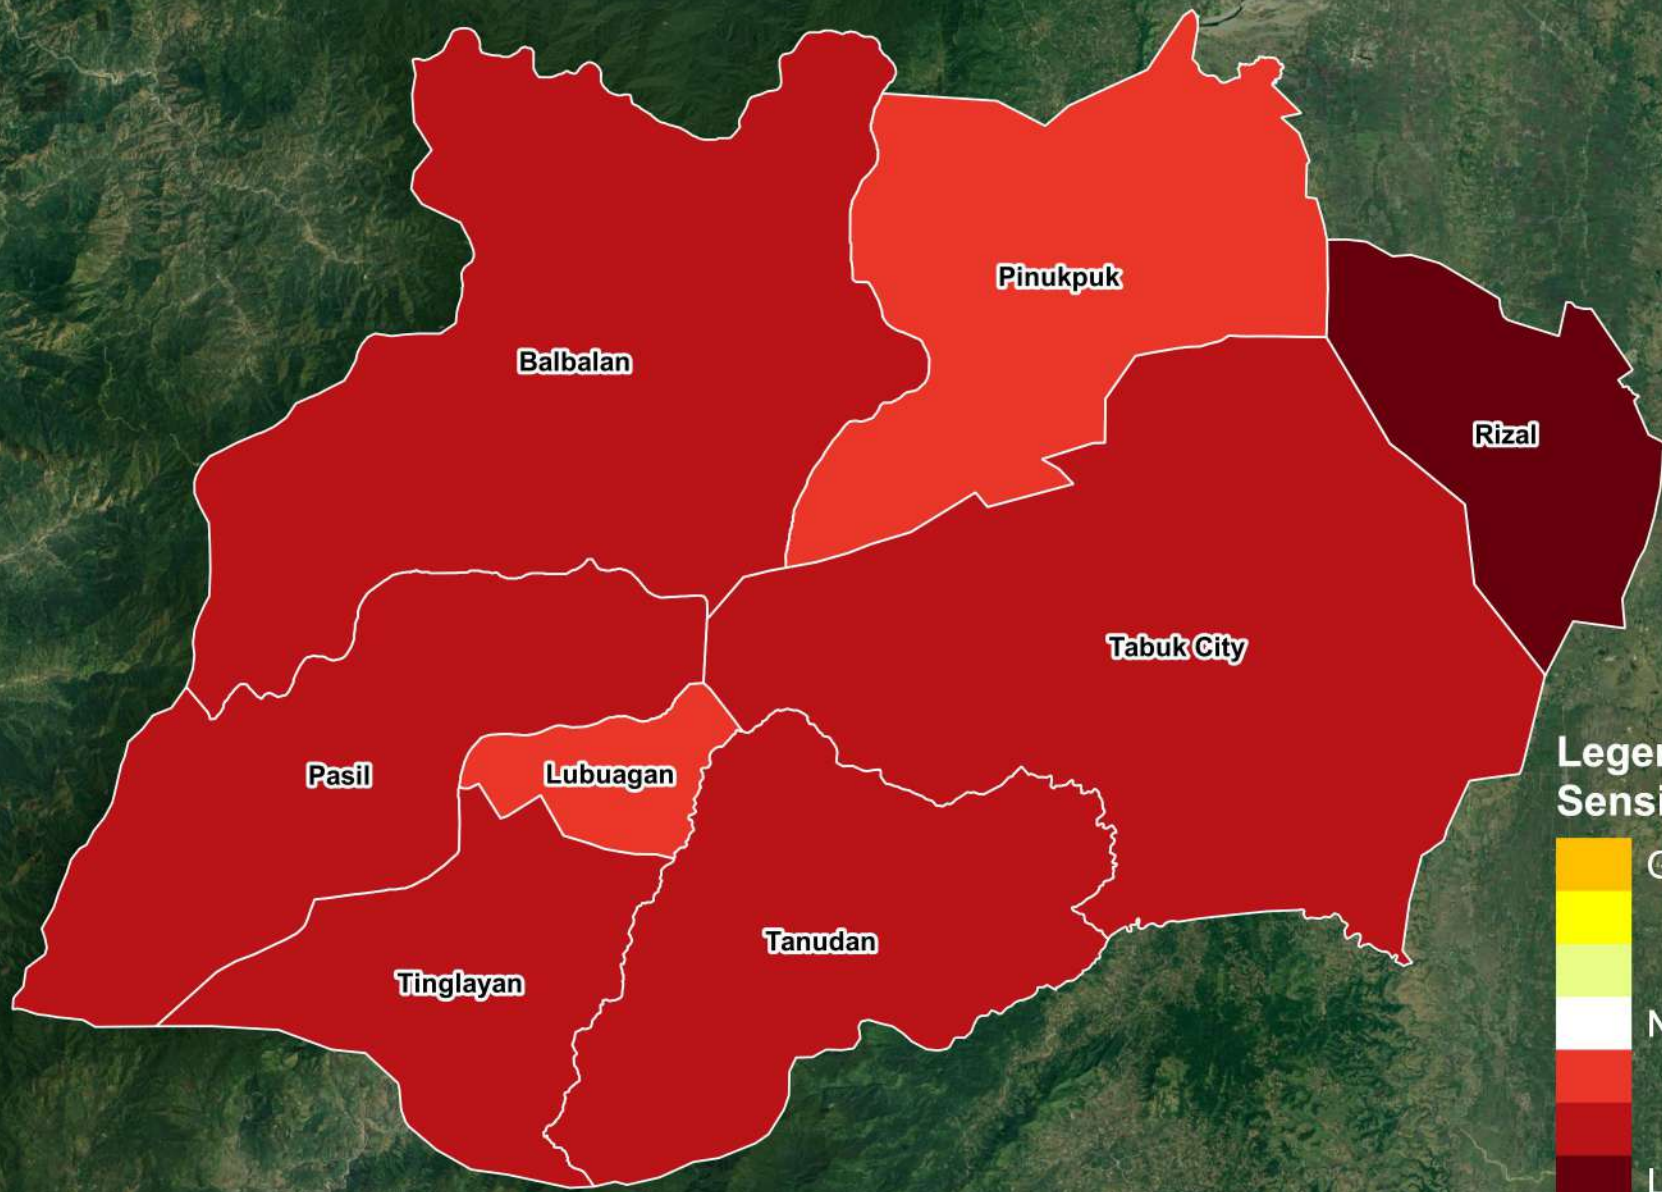

121°0.0'

121°12.0'

121°24.0'

121°36.0'

Arabica Coffee

17°36.0'

17°36.0'

17°24.0'

17°24.0'

17°12.0'

17°12.0'

**Legend:
Sensitivity Index**

Coordinate Reference System:
World Geodetic System 1984

121°0.0'

121°12.0'

121°24.0'

17°24.0'

17°24.0'

17°12.0'

17°12.0'

Legend:
Sensitivity Index

Coordinate Reference System:
World Geodetic System 1984

121°0.0'

121°12.0'

17°36.0'

17°36.0'

17°24.0'

17°24.0'

17°12.0'

17°12.0'

Legend:
Sensitivity Index

Coordinate Reference System:
World Geodetic System 1984