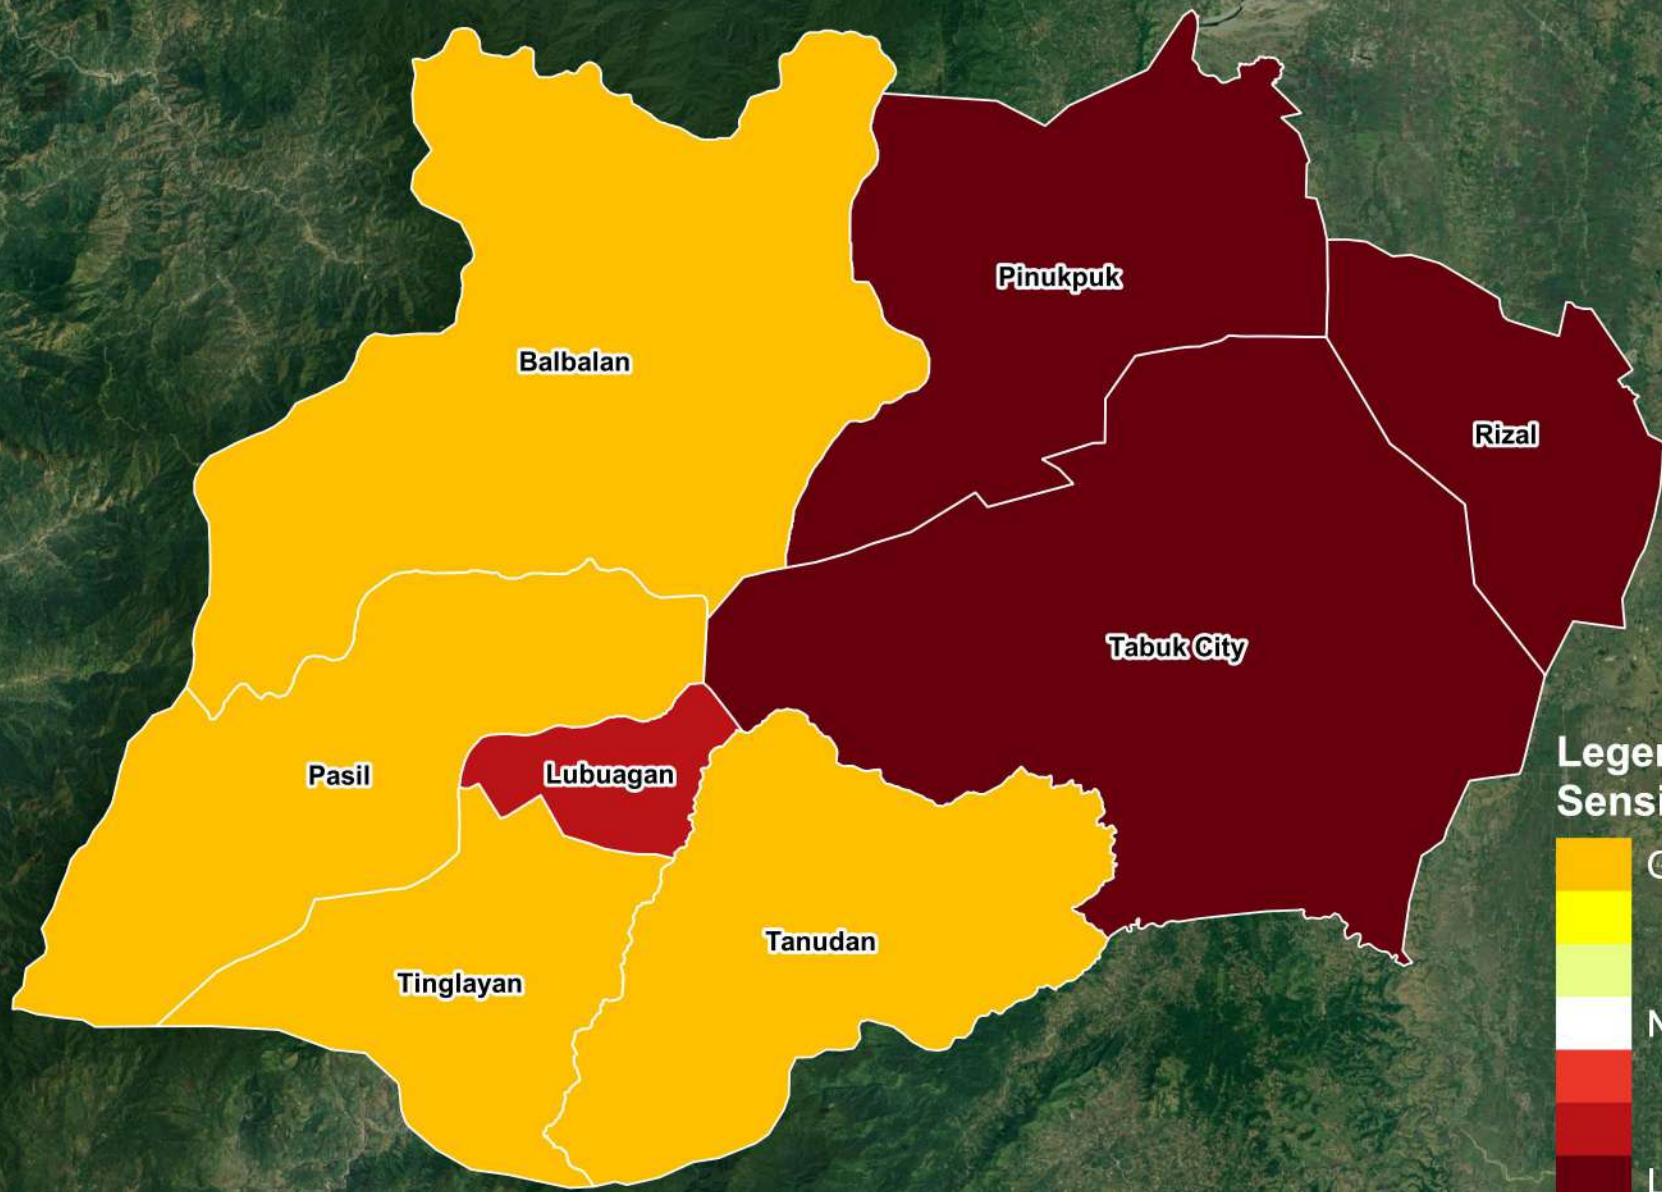

17°36.0'

17°36.0'

17°24.0'

17°24.0'

17°12.0'

17°12.0'

Legend:
Sensitivity Index

Coordinate Reference System:
World Geodetic System 1984

121°0.0'

121°12.0'

121°24.0'

121°36.0'

121°0.0'

121°12.0'

121°24.0'

121°36.0'

Heirloom Rice

17°36.0'

17°36.0'

17°24.0'

17°24.0'

17°12.0'

17°12.0'

**Legend:
Sensitivity Index**