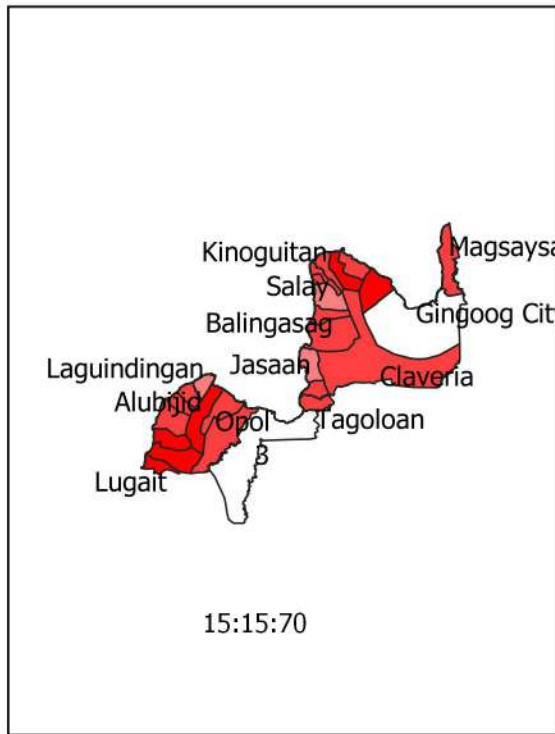

REGION 10 BANANA VULNERABILITY

Legend

Vulnerability

Very Low

Low

Moderate

High

Very High

REGION 10 COCONUT VULNERABILITY

Legend

Vulnerability

- Very Low
- Low
- Moderate
- High
- Very High

REGION 10 CORN VULNERABILITY

REGION 10 MANGO VULNERABILITY

REGION 10 RICE VULNERABILITY

Legend

Vulnerability

Very Low

Low

Moderate

High

Very High

REGION 10 VEGETABLE VULNERABILITY

Legend

Vulnerability

Very Low

Low

Moderate

High

Very High