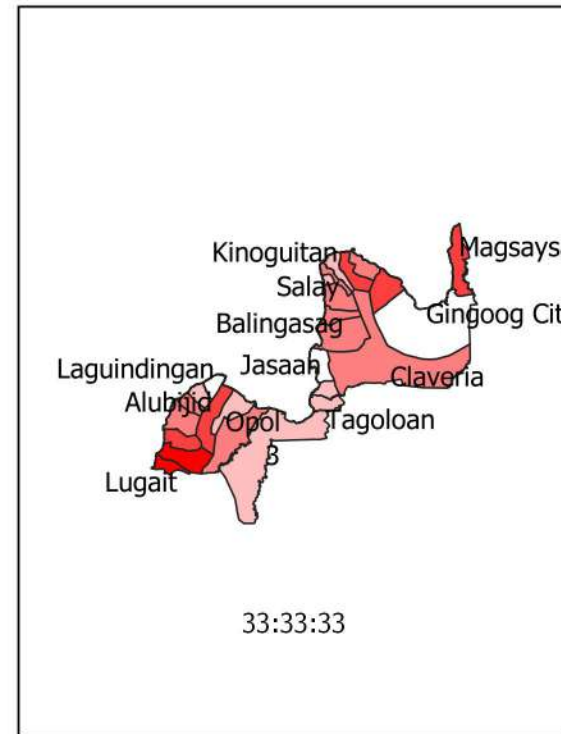

REGION 10 BANANA VULNERABILITY

Legend

Vulnerability

Very Low

Low

Moderate

High

Very High

REGION 10 COCONUT VULNERABILITY

Legend

Vulnerability

- Very Low
- Low
- Moderate
- High
- Very High

REGION 10 CORN VULNERABILITY

REGION 10 MANGO VULNERABILITY

REGION 10 RICE VULNERABILITY

Legend

Vulnerability

Very Low

Low

Moderate

High

Very High

REGION 10 VEGETABLE VULNERABILITY

Legend