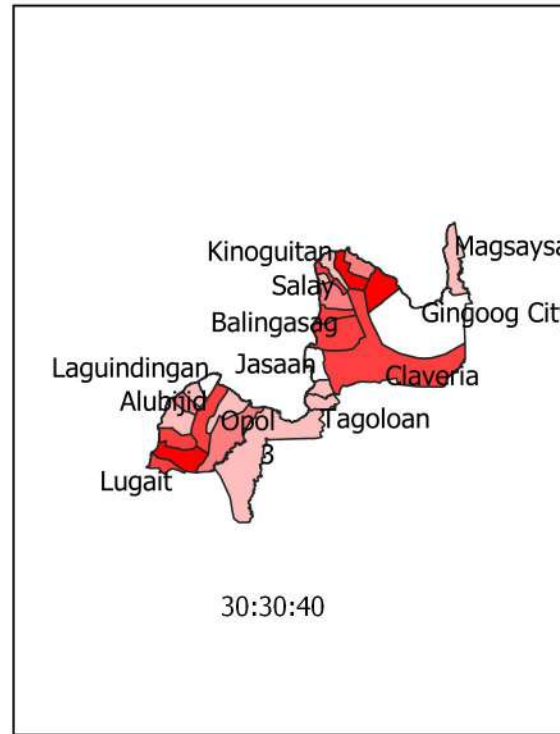

REGION 10 BANANA VULNERABILITY

Legend

Vulnerability

Very Low

Low

Moderate

High

Very High

REGION 10 COCONUT VULNERABILITY

Legend

Vulnerability

- Very Low
- Low
- Moderate
- High
- Very High

REGION 10 CORN VULNERABILITY

REGION 10 MANGO VULNERABILITY

REGION 10 RICE VULNERABILITY

Legend

Vulnerability

Very Low

Low

Moderate

High

Very High

REGION 10 VEGETABLE VULNERABILITY

Legend