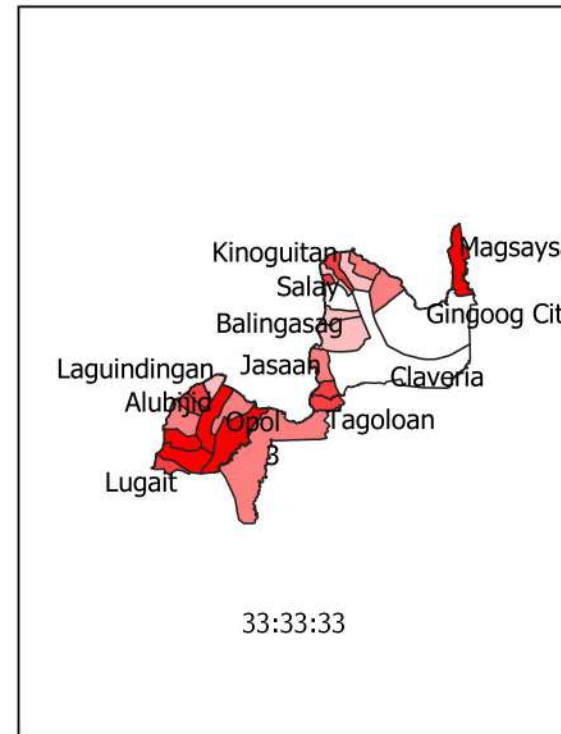

REGION 10 BANANA VULNERABILITY

Legend

Vulnerability

Very Low

Low

Moderate

High

Very High

REGION 10 COCONUT VULNERABILITY

Legend

Vulnerability

- Very Low
- Low
- Moderate
- High
- Very High

REGION 10 CORN VULNERABILITY

REGION 10 MANGO VULNERABILITY

REGION 10 RICE VULNERABILITY

Legend

Vulnerability

Very Low

Low

Moderate

High

Very High

REGION 10 VEGETABLE VULNERABILITY

Legend