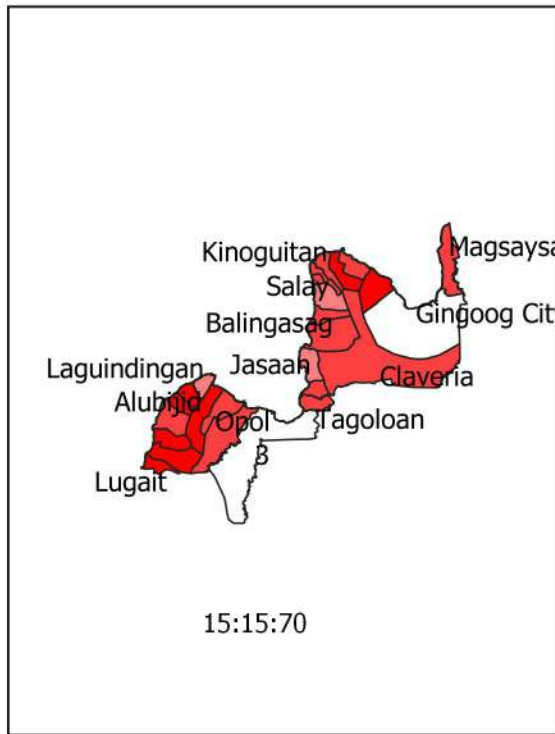

REGION 10 BANANA VULNERABILITY

Legend

Vulnerability

Very Low

Low

Moderate

High

Very High

REGION 10 COCONUT VULNERABILITY

Legend

Vulnerability

- Very Low
- Low
- Moderate
- High
- Very High

REGION 10 CORN VULNERABILITY

REGION 10 MANGO VULNERABILITY

REGION 10 RICE VULNERABILITY

Legend

Vulnerability

Very Low

Low

Moderate

High

Very High

REGION 10 VEGETABLE VULNERABILITY

Legend

Vulnerability

Very Low

Low

Moderate

High

Very High