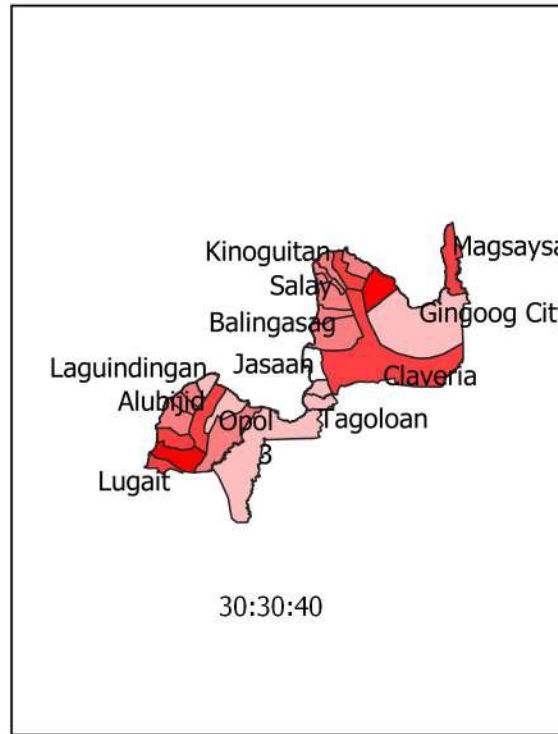

REGION 10 BANANA VULNERABILITY

Legend

Vulnerability

Very Low

Low

Moderate

High

Very High

REGION 10 COCONUT VULNERABILITY

Legend

Vulnerability

- Very Low
- Low
- Moderate
- High
- Very High

REGION 10 CORN VULNERABILITY

REGION 10 MANGO VULNERABILITY

REGION 10 RICE VULNERABILITY

Legend

Vulnerability

Very Low

Low

Moderate

High

Very High

REGION 10 VEGETABLE VULNERABILITY

Legend

Vulnerability

Very Low

Low

Moderate

High

Very High