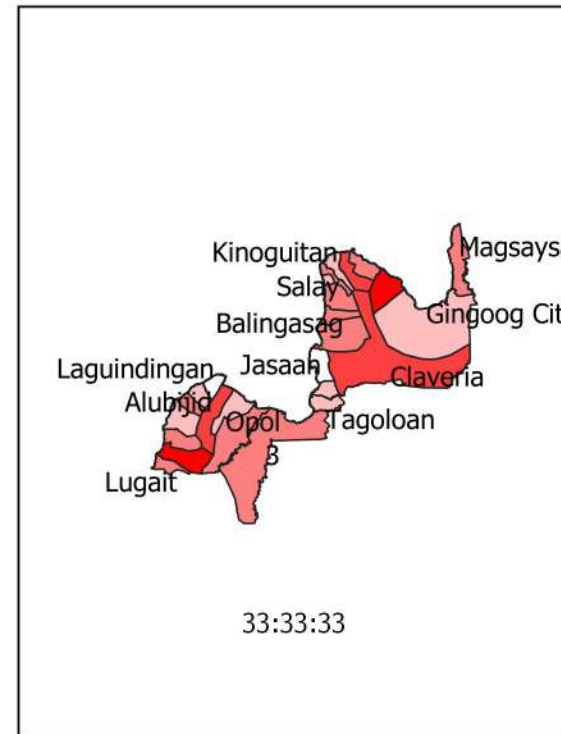

REGION 10 BANANA VULNERABILITY

Legend

Vulnerability

Very Low

Low

Moderate

High

Very High

REGION 10 COCONUT VULNERABILITY

Legend

Vulnerability

- Very Low
- Low
- Moderate
- High
- Very High

REGION 10 CORN VULNERABILITY

REGION 10 MANGO VULNERABILITY

REGION 10 RICE VULNERABILITY

Legend

Vulnerability

Very Low

Low

Moderate

High

Very High

REGION 10 VEGETABLE VULNERABILITY

Legend