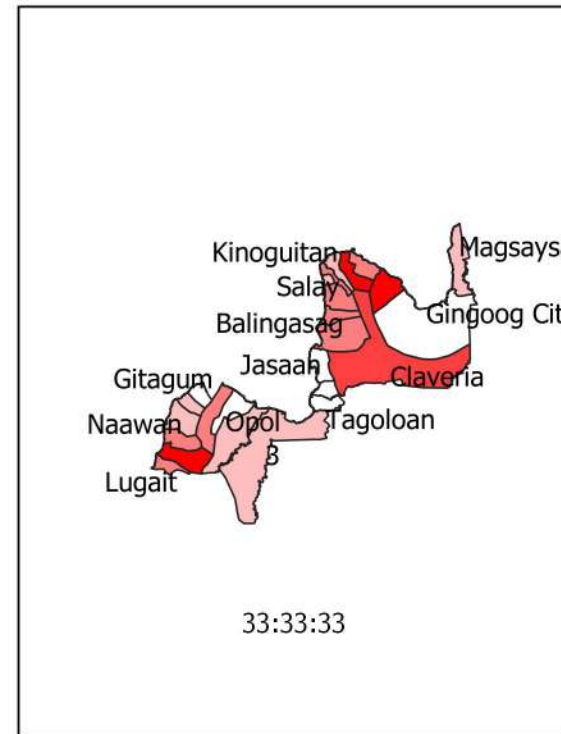

REGION 10 BANANA VULNERABILITY

Legend

Vulnerability

Very Low

Low

Moderate

High

Very High

REGION 10 COCONUT VULNERABILITY

Legend

Vulnerability

- Very Low
- Low
- Moderate
- High
- Very High

REGION 10 CORN VULNERABILITY

REGION 10 MANGO VULNERABILITY

REGION 10 RICE VULNERABILITY

Legend

Vulnerability

Very Low

Low

Moderate

High

Very High

REGION 10 VEGETABLE VULNERABILITY

Legend