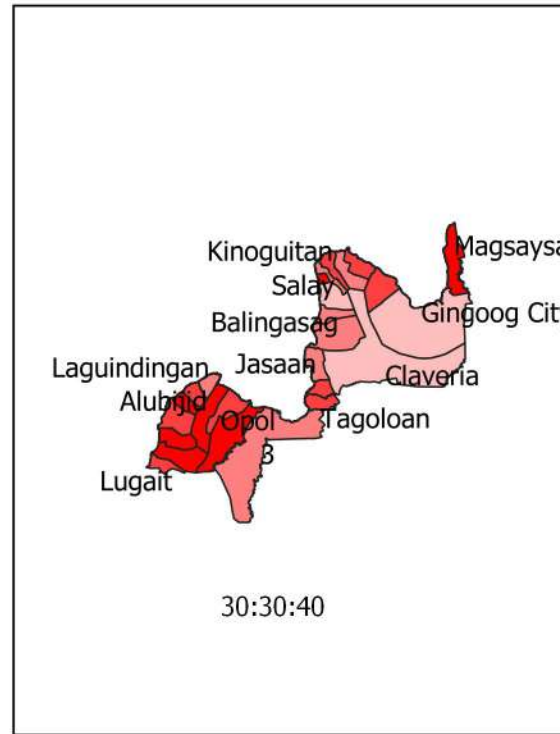

REGION 10 BANANA VULNERABILITY

Legend

Vulnerability

Very Low

Low

Moderate

High

Very High

REGION 10 COCONUT VULNERABILITY

Legend

Vulnerability

- Very Low
- Low
- Moderate
- High
- Very High

REGION 10 CORN VULNERABILITY

REGION 10 MANGO VULNERABILITY

REGION 10 RICE VULNERABILITY

Legend

Vulnerability

Very Low

Low

Moderate

High

Very High

REGION 10 VEGETABLE VULNERABILITY

Legend