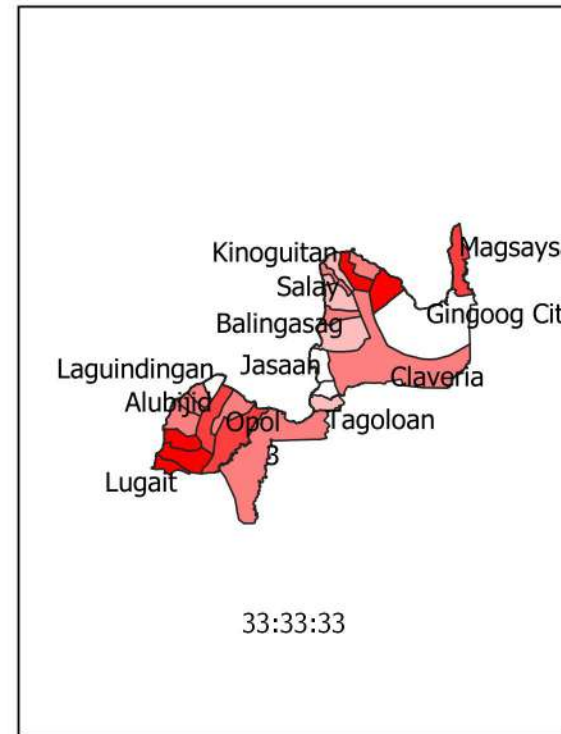

REGION 10 BANANA VULNERABILITY

Legend

Vulnerability

Very Low

Low

Moderate

High

Very High

REGION 10 COCONUT VULNERABILITY

Legend

Vulnerability

- Very Low
- Low
- Moderate
- High
- Very High

REGION 10 CORN VULNERABILITY

REGION 10 MANGO VULNERABILITY

REGION 10 RICE VULNERABILITY

Legend

Vulnerability

Very Low

Low

Moderate

High

Very High

REGION 10 VEGETABLE VULNERABILITY

Legend

Vulnerability

Very Low

Low

Moderate

High

Very High