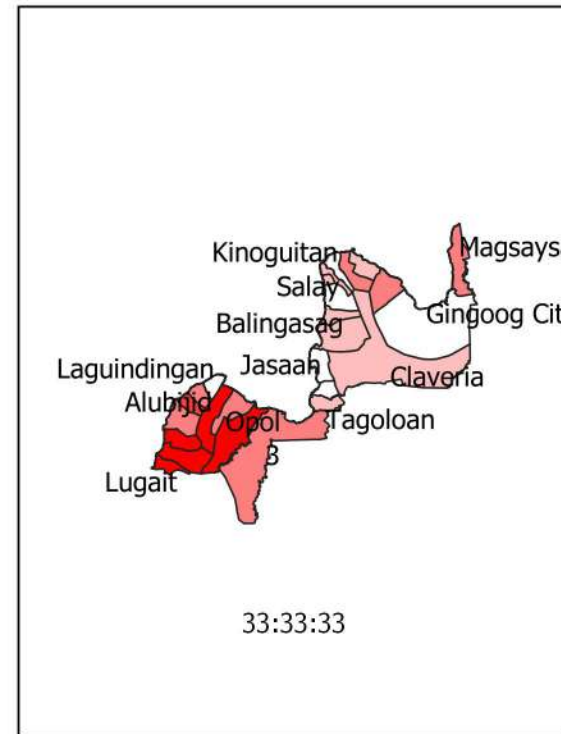

REGION 10 BANANA VULNERABILITY

Legend

Vulnerability

Very Low

Low

Moderate

High

Very High

REGION 10 COCONUT VULNERABILITY

Legend

Vulnerability

- Very Low
- Low
- Moderate
- High
- Very High

REGION 10 CORN VULNERABILITY

REGION 10 MANGO VULNERABILITY

REGION 10 RICE VULNERABILITY

Legend

Vulnerability

Very Low

Low

Moderate

High

Very High

REGION 10 VEGETABLE VULNERABILITY

Legend