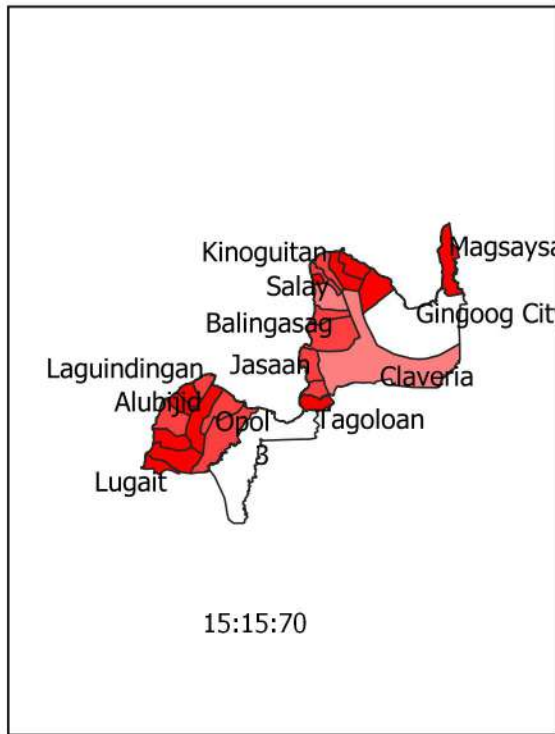

REGION 10 BANANA VULNERABILITY

Legend

Vulnerability

Very Low

Low

Moderate

High

Very High

REGION 10 COCONUT VULNERABILITY

Legend

Vulnerability

- Very Low
- Low
- Moderate
- High
- Very High

REGION 10 CORN VULNERABILITY

REGION 10 MANGO VULNERABILITY

REGION 10 RICE VULNERABILITY

Legend

Vulnerability

Very Low

Low

Moderate

High

Very High

REGION 10 VEGETABLE VULNERABILITY

Legend