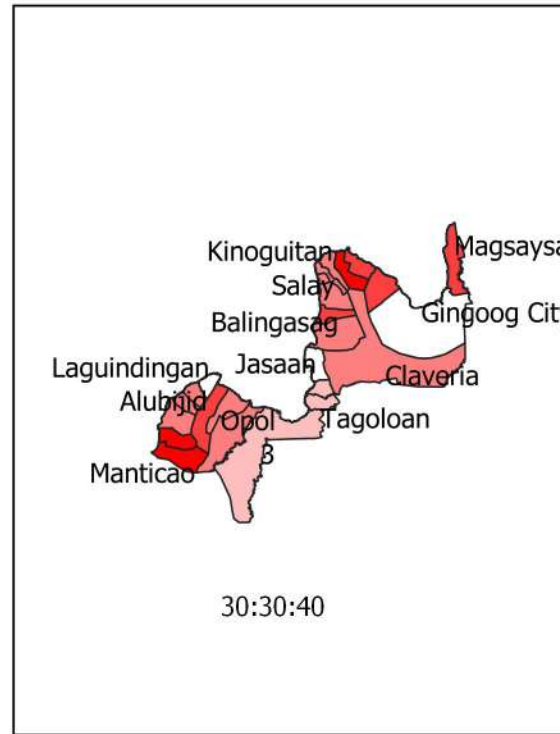

REGION 10 BANANA VULNERABILITY

Legend

Vulnerability

Very Low

Low

Moderate

High

Very High

REGION 10 COCONUT VULNERABILITY

Legend

Vulnerability

- Very Low
- Low
- Moderate
- High
- Very High

REGION 10 CORN VULNERABILITY

REGION 10 MANGO VULNERABILITY

REGION 10 RICE VULNERABILITY

Legend

Vulnerability

Very Low

Low

Moderate

High

Very High

REGION 10 VEGETABLE VULNERABILITY

Legend