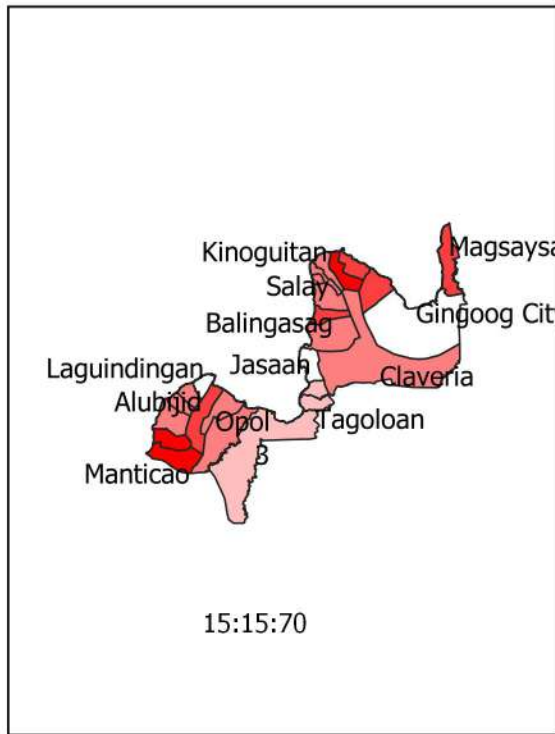

REGION 10 BANANA VULNERABILITY

Legend

Vulnerability

Very Low

Low

Moderate

High

Very High

REGION 10 COCONUT VULNERABILITY

Legend

Vulnerability

- Very Low
- Low
- Moderate
- High
- Very High

REGION 10 CORN VULNERABILITY

REGION 10 MANGO VULNERABILITY

REGION 10 RICE VULNERABILITY

Legend

Vulnerability

Very Low

Low

Moderate

High

Very High

REGION 10 VEGETABLE VULNERABILITY

Legend