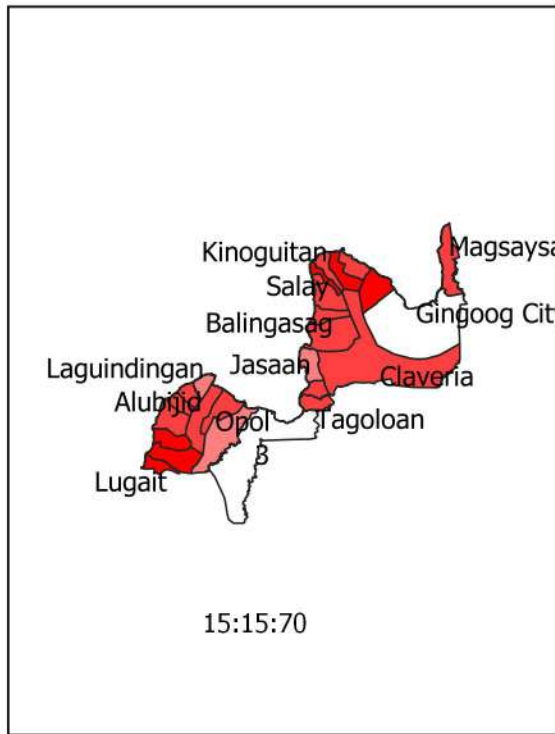

REGION 10 BANANA VULNERABILITY

Legend

Vulnerability

Very Low

Low

Moderate

High

Very High

REGION 10 COCONUT VULNERABILITY

Legend

Vulnerability

- Very Low
- Low
- Moderate
- High
- Very High

REGION 10 CORN VULNERABILITY

REGION 10 MANGO VULNERABILITY

REGION 10 RICE VULNERABILITY

Legend

Vulnerability

Very Low

Low

Moderate

High

Very High

REGION 10 VEGETABLE VULNERABILITY

Legend

Vulnerability

Very Low

Low

Moderate

High

Very High