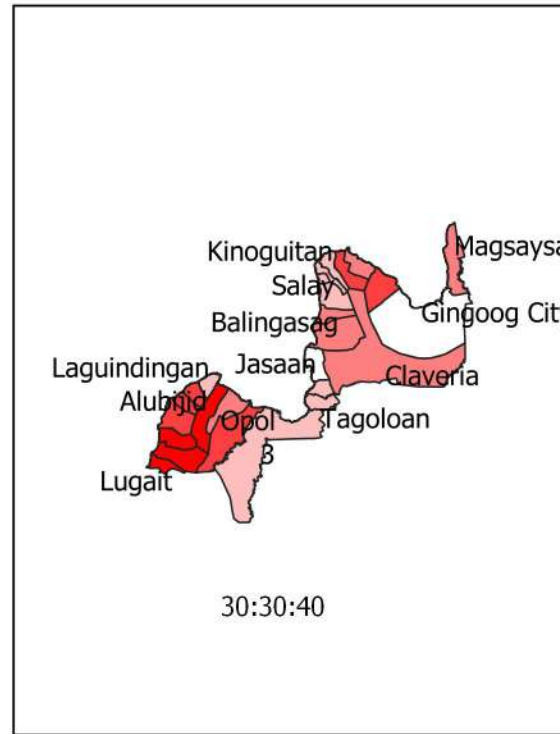

REGION 10 BANANA VULNERABILITY

Legend

Vulnerability

Very Low

Low

Moderate

High

Very High

REGION 10 COCONUT VULNERABILITY

Legend

Vulnerability

- Very Low
- Low
- Moderate
- High
- Very High

REGION 10 CORN VULNERABILITY

REGION 10 MANGO VULNERABILITY

REGION 10 RICE VULNERABILITY

Legend

Vulnerability

Very Low

Low

Moderate

High

Very High

REGION 10 VEGETABLE VULNERABILITY

Legend