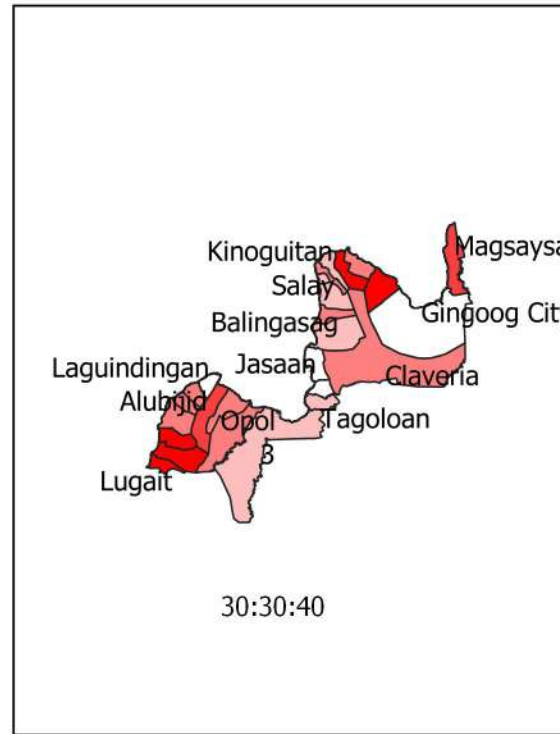

REGION 10 BANANA VULNERABILITY

Legend

Vulnerability

Very Low

Low

Moderate

High

Very High

REGION 10 COCONUT VULNERABILITY

Legend

Vulnerability

- Very Low
- Low
- Moderate
- High
- Very High

REGION 10 CORN VULNERABILITY

REGION 10 MANGO VULNERABILITY

REGION 10 RICE VULNERABILITY

Legend

Vulnerability

Very Low

Low

Moderate

High

Very High

REGION 10 VEGETABLE VULNERABILITY

Legend

Vulnerability

Very Low

Low

Moderate

High

Very High