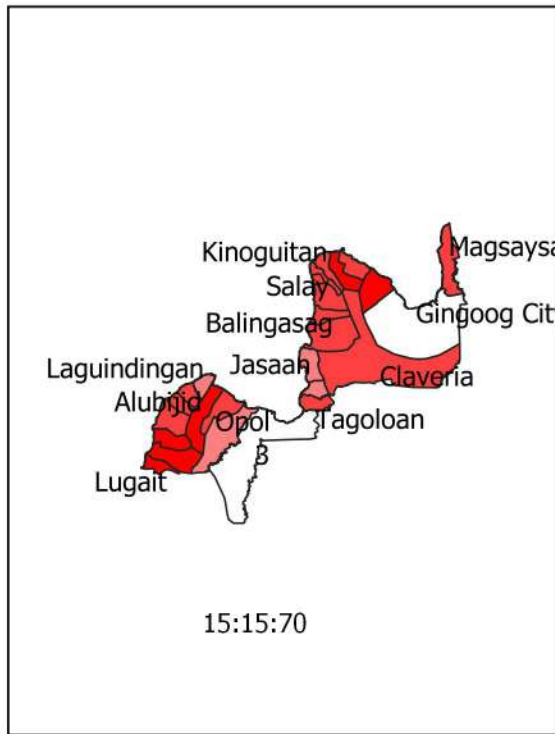

REGION 10 BANANA VULNERABILITY

Legend

Vulnerability

Very Low

Low

Moderate

High

Very High

REGION 10 COCONUT VULNERABILITY

Legend

Vulnerability

- Very Low
- Low
- Moderate
- High
- Very High

REGION 10 CORN VULNERABILITY

REGION 10 MANGO VULNERABILITY

REGION 10 RICE VULNERABILITY

Legend

Vulnerability

Very Low

Low

Moderate

High

Very High

REGION 10 VEGETABLE VULNERABILITY

Legend

Vulnerability

Very Low

Low

Moderate

High

Very High